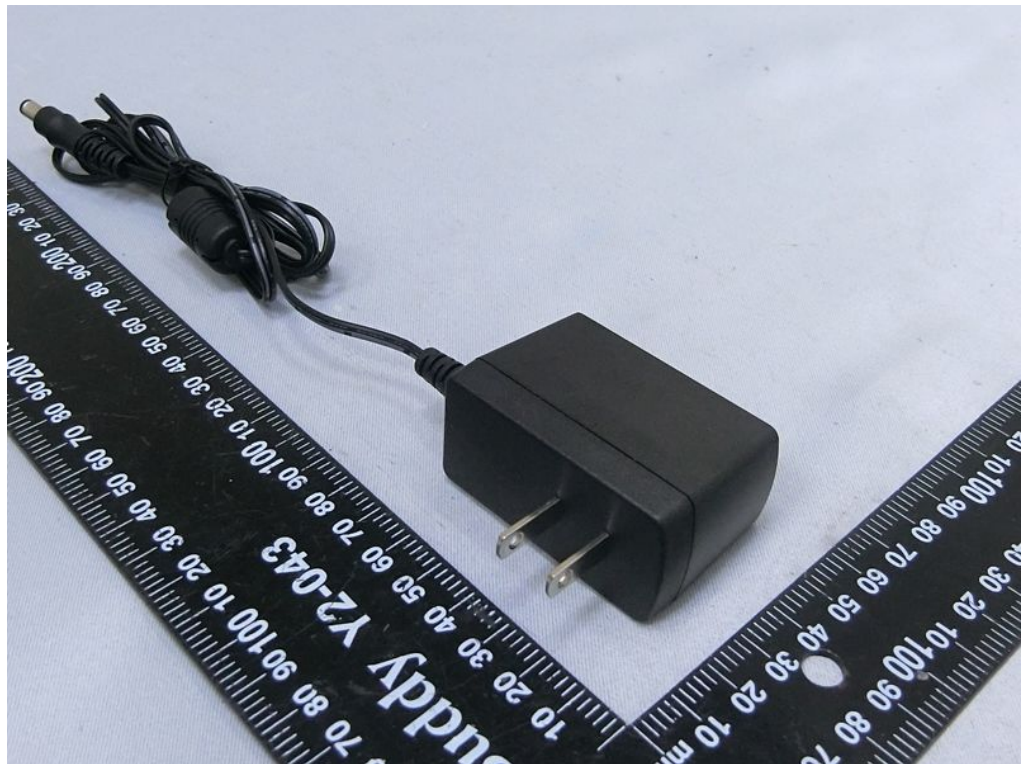

Brand Name: ZINWELL Model Name: ZAT-6000

Adapter

Remote controller

HDMI cable

Coaxial cable

Window antenna