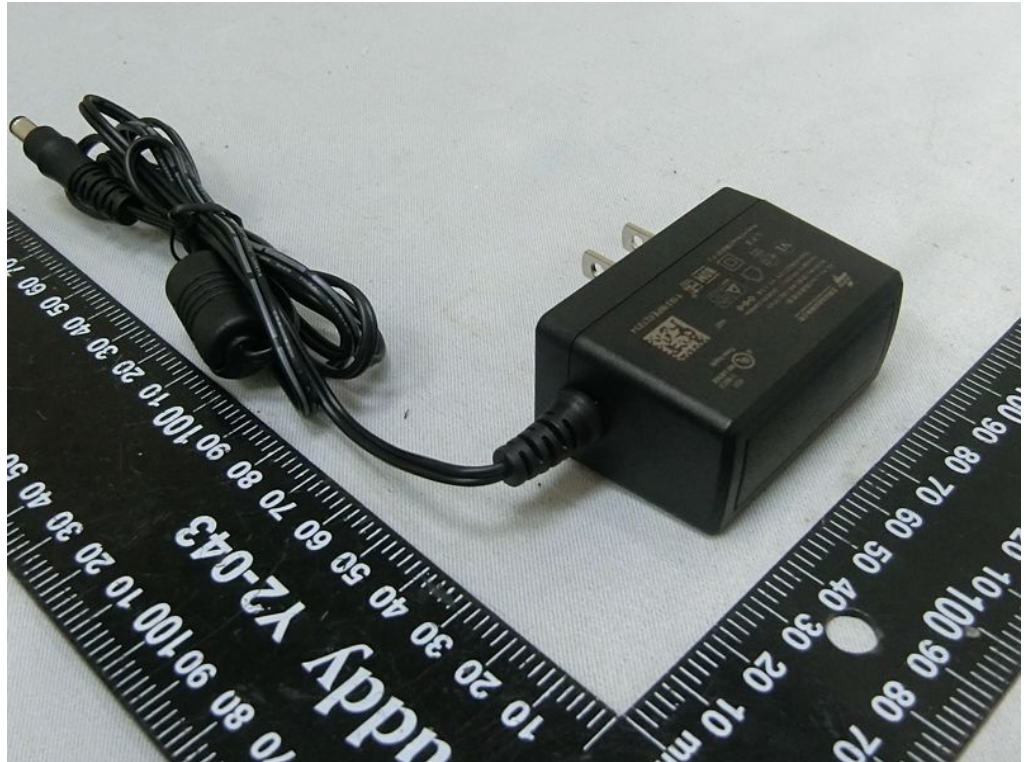

Brand Name: ZINWELL Model Name: ZAT-6000

Adapter

Remote controller

HDMI cable

Coaxial cable

Window antenna