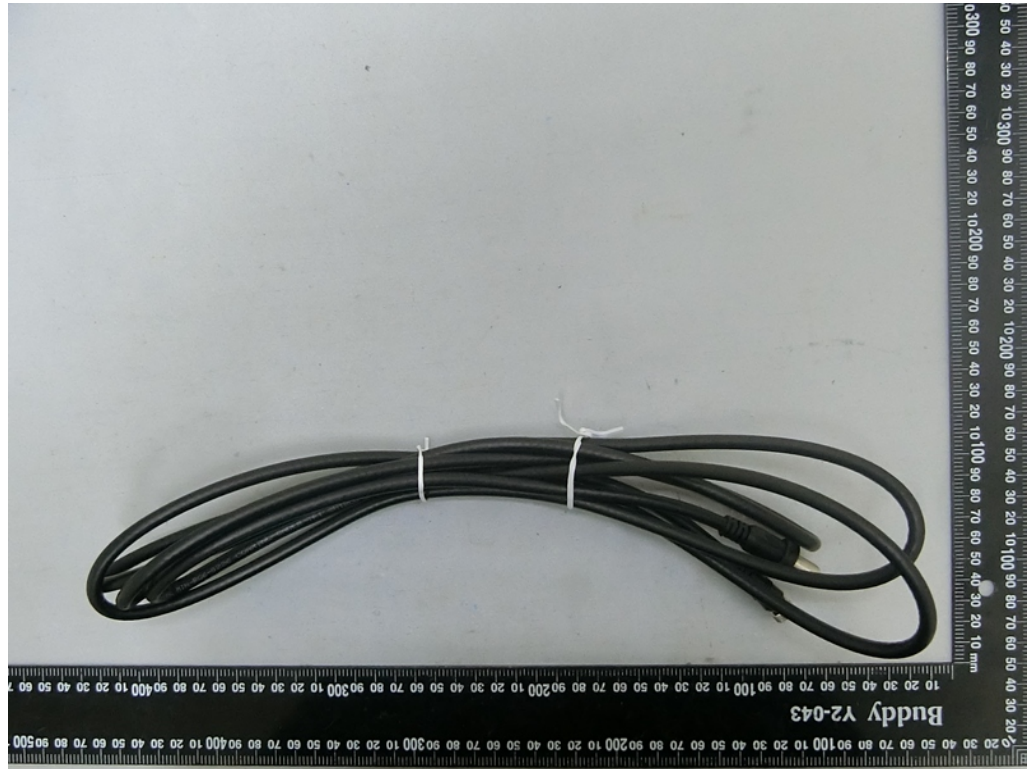

Brand Name: ZINWELL Model Name: ZAT-6000

Adapter

Remote controller

HDMI cable

Coaxial cable

Window antenna