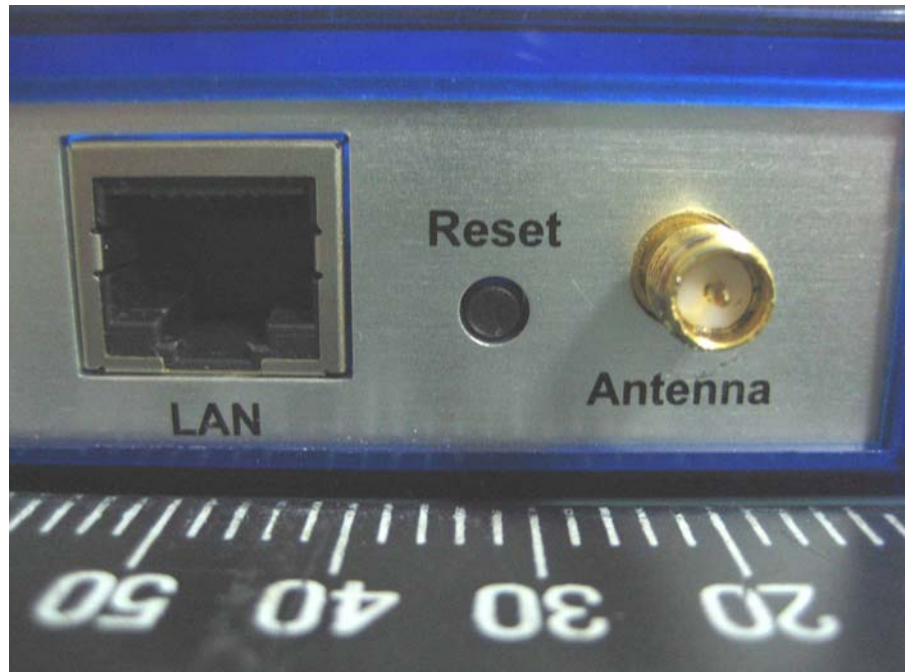

## APPENDIX A. Photographs of EUT

Report No.: 761102

Trade: ZINWELL

Model No.: ZWA-G220

Report No.: 761102  
Trade: ZINWELL  
Model No.: ZW-2194

Adapter 1  
Trade: Sunny  
Model No.:  
SYS1193-1005-W2

Adapter 2  
Trade: Sunny  
Model No.:  
SYS1193-1212-W2