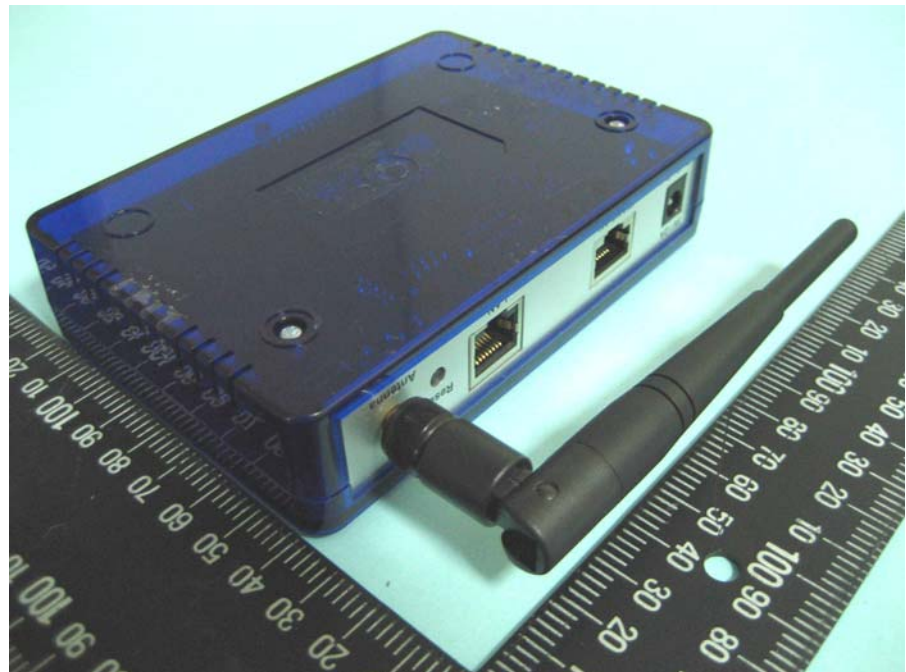

## APPENDIX A. Photographs of EUT

Report No.: 761102

Trade: ZINWELL

Model No.: ZWA-G220

Report No.: 761102  
Trade: ZINWELL  
Model No.: ZW-2194

Adapter 1  
Trade: Sunny  
Model No.:  
SYS1193-1005-W2

Adapter 2  
Trade: Sunny  
Model No.:  
SYS1193-1212-W2