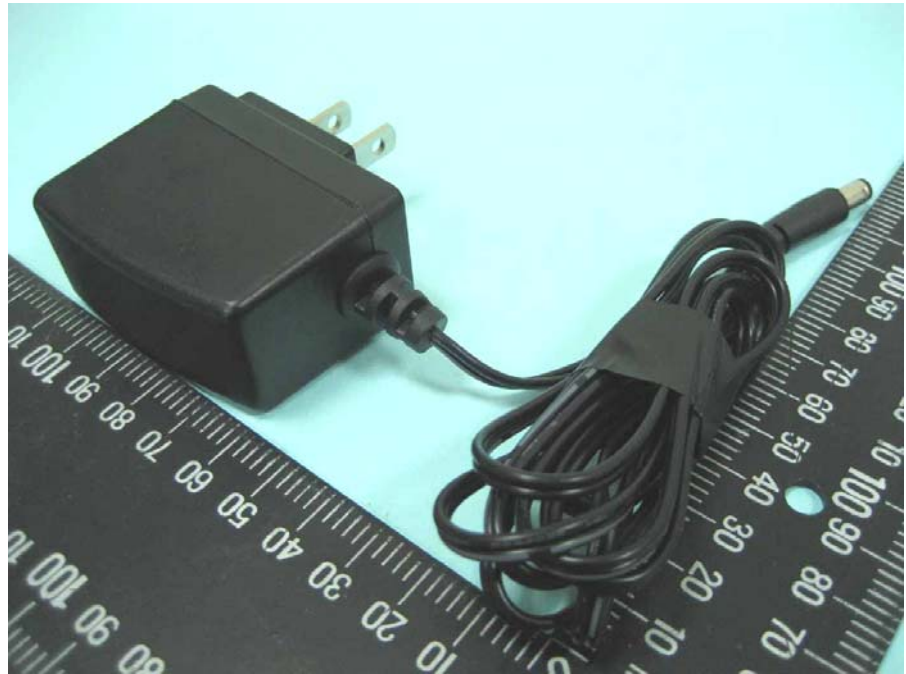

## APPENDIX A. Photographs of EUT

Report No.: 761102

Trade: ZINWELL

Model No.: ZWA-G220

Report No.: 761102  
Trade: ZINWELL  
Model No.: ZW-2194

Adapter 1  
Trade: Sunny  
Model No.:  
SYS1193-1005-W2

Adapter 2  
Trade: Sunny  
Model No.:  
SYS1193-1212-W2