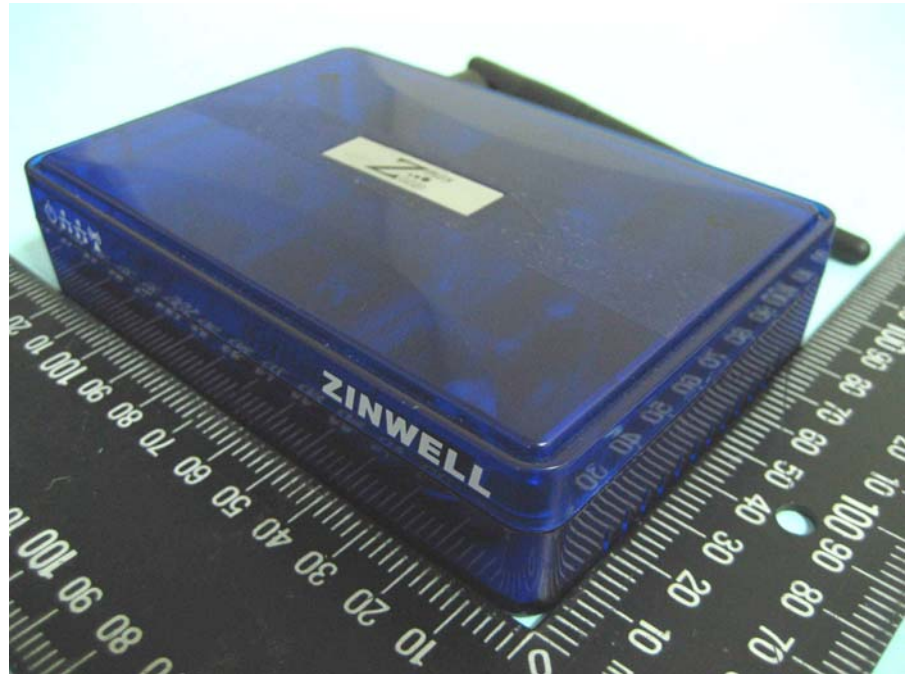

## APPENDIX A. Photographs of EUT

Report No.: 761102

Trade: ZINWELL

Model No.: ZWA-G220

Report No.: 761102  
Trade: ZINWELL  
Model No.: ZW-2194

Adapter 1  
Trade: Sunny  
Model No.:  
SYS1193-1005-W2

Adapter 2  
Trade: Sunny  
Model No.:  
SYS1193-1212-W2