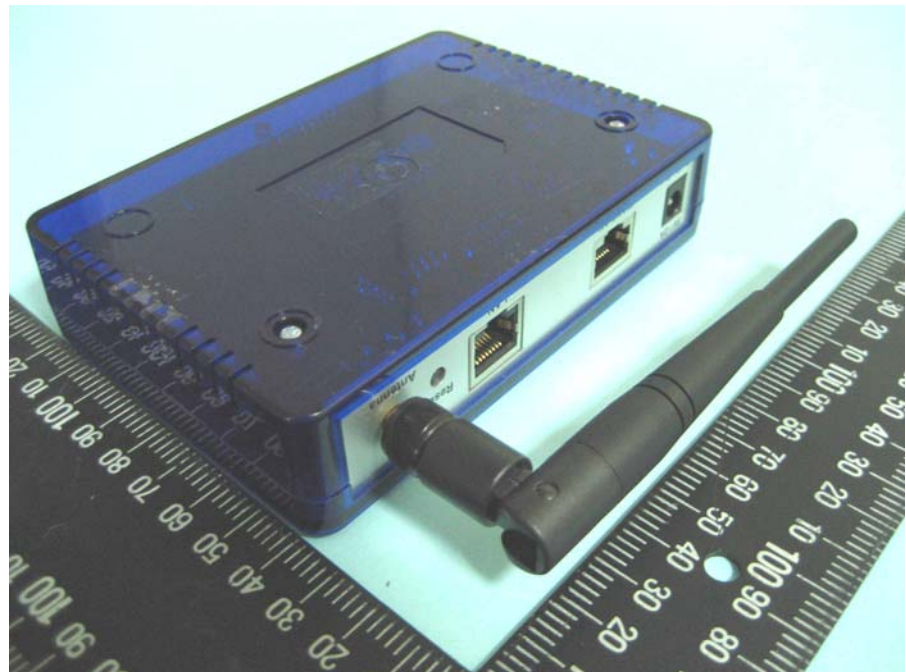

## APPENDIX A. Photographs of EUT

Report No.: 761102

Trade: ZINWELL

Model No.: ZWA-G220

Report No.: 761102  
Trade: ZINWELL  
Model No.: ZW-2194

Adapter 1  
Trade: Sunny  
Model No.:  
SYS1193-1005-W2

Adapter 2  
Trade: Sunny  
Model No.:  
SYS1193-1212-W2