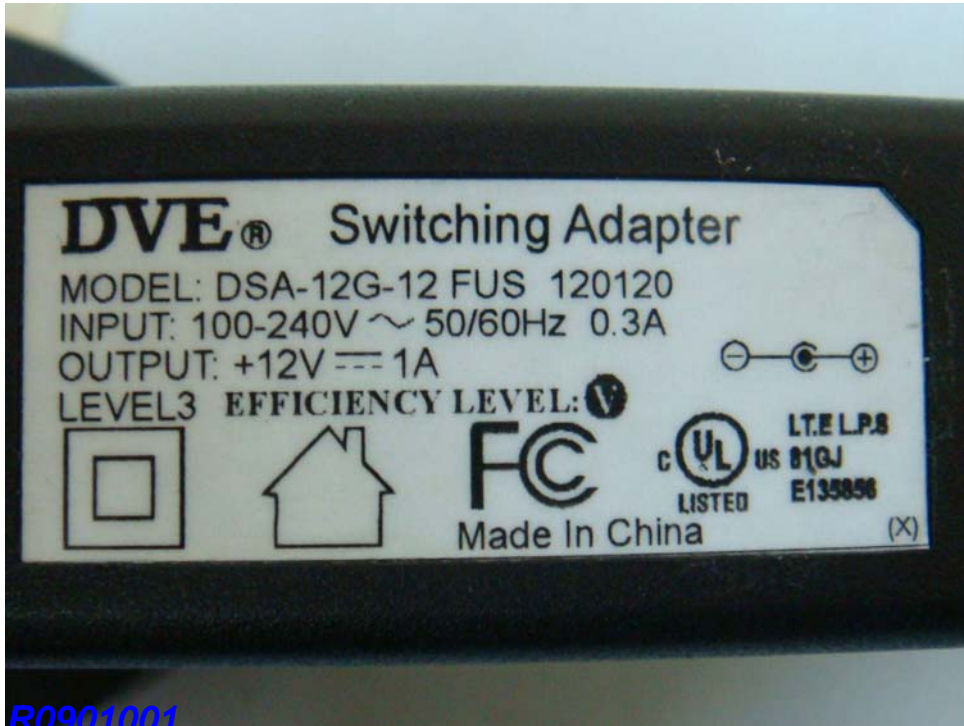

Model Name: ZW-N5800C

R0901001

R0901001

Model Name: ZW-N5800S

R0901001

Switching Adapter Model Name: DSA-12G-12 FEU

R0901001

R0901001

R0901001

R0901001

Switching Adapter Model Name: DSA-12G-12 FUK

R0901001

R0901001

Switching Adapter Model Name: DSA-12G-12 FUS

R0901001

R0901001