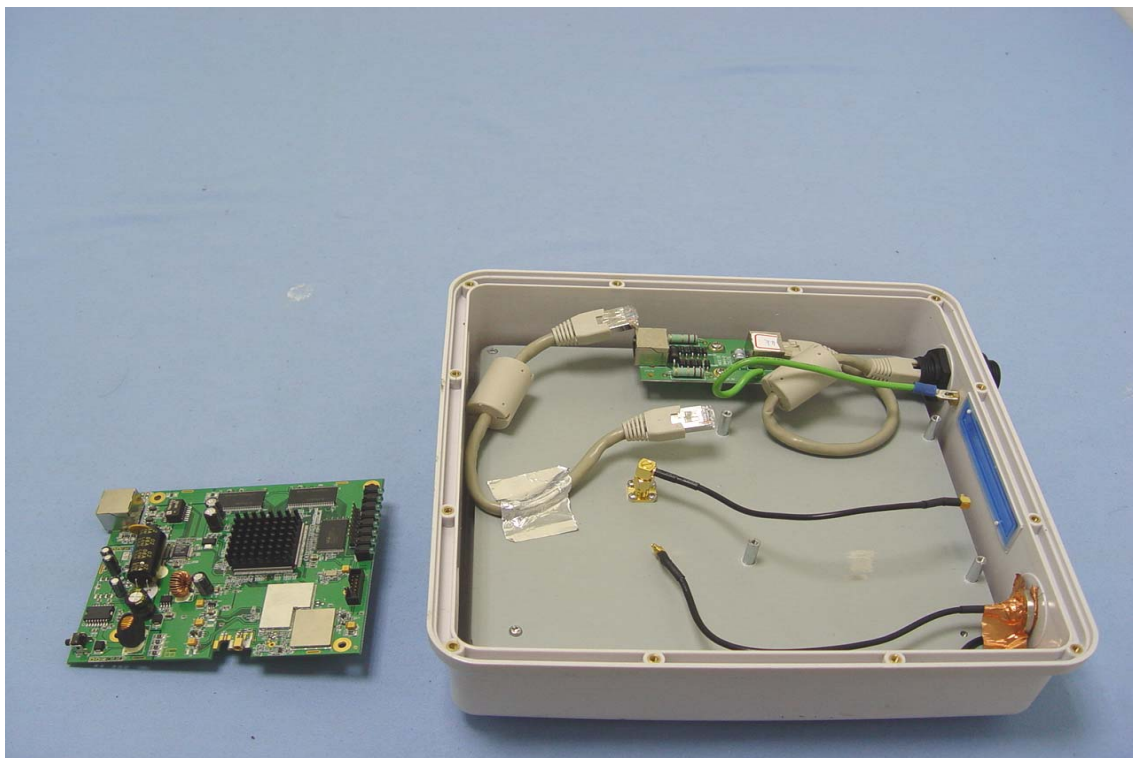

INTERNAL PHOTOGRAPHS OF EUT

Dipole Antenna: 12 dBi

Dipole Antenna: 9 dBi

Panel Antenna: 14 dBi