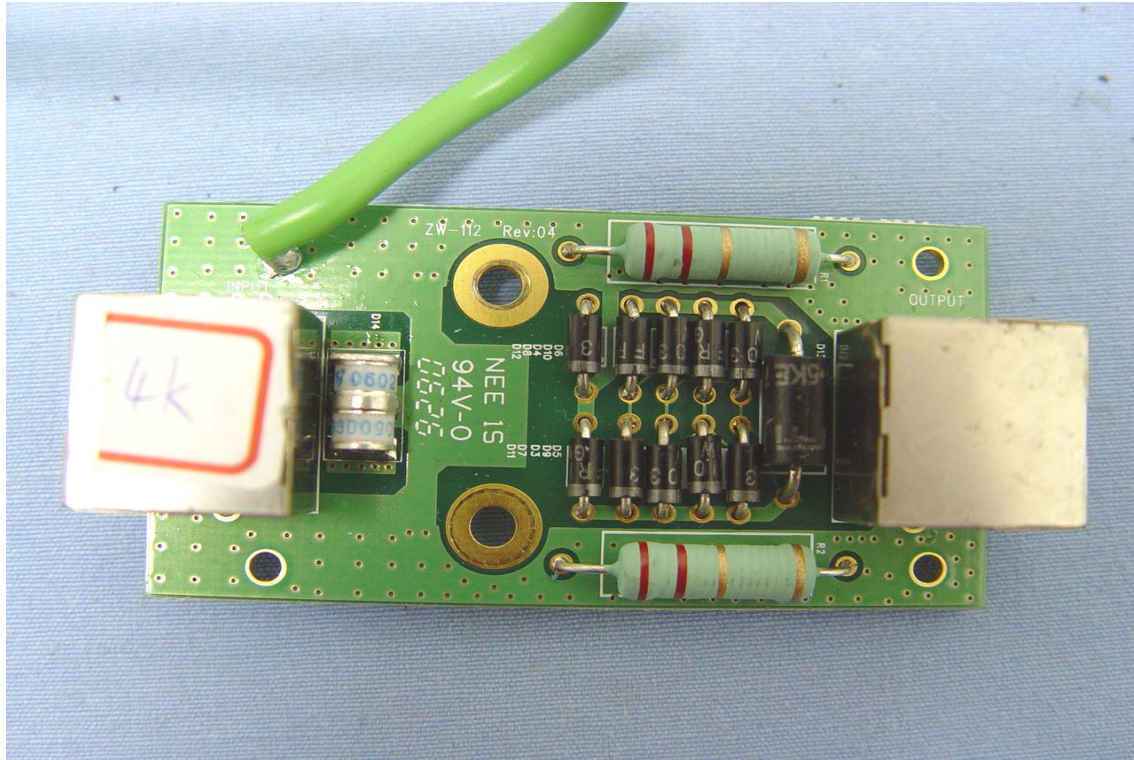

INTERNAL PHOTOGRAPHS OF EUT

Dipole Antenna: 12 dBi

Dipole Antenna: 9 dBi

Panel Antenna: 14 dBi