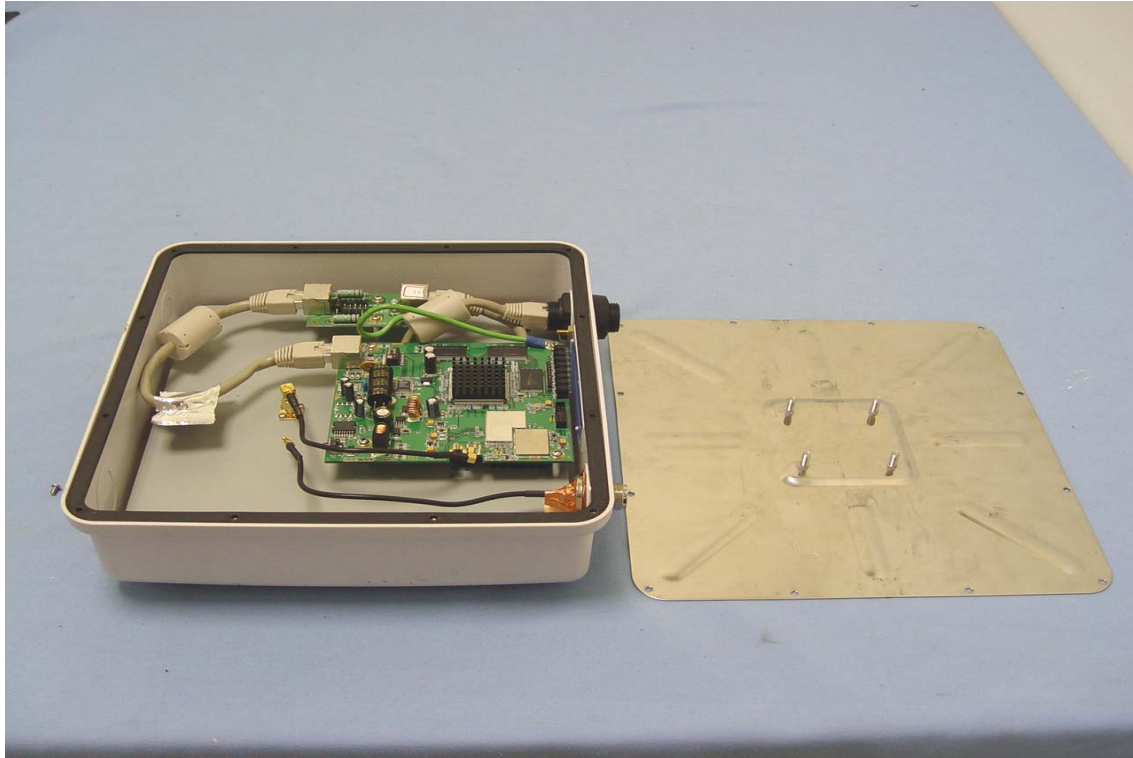

INTERNAL PHOTOGRAPHS OF EUT

Dipole Antenna: 12 dBi

Dipole Antenna: 9 dBi

Panel Antenna: 14 dBi