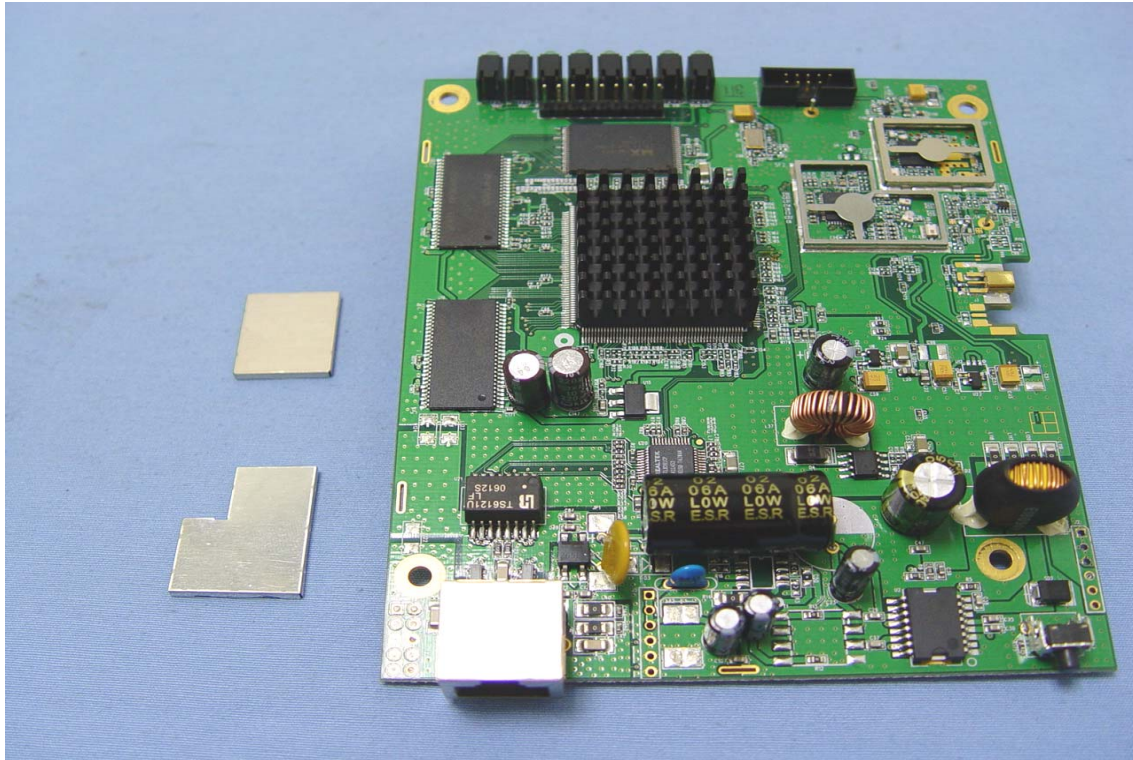

INTERNAL PHOTOGRAPHS OF EUT

Dipole Antenna: 12 dBi

Dipole Antenna: 9 dBi

Panel Antenna: 14 dBi