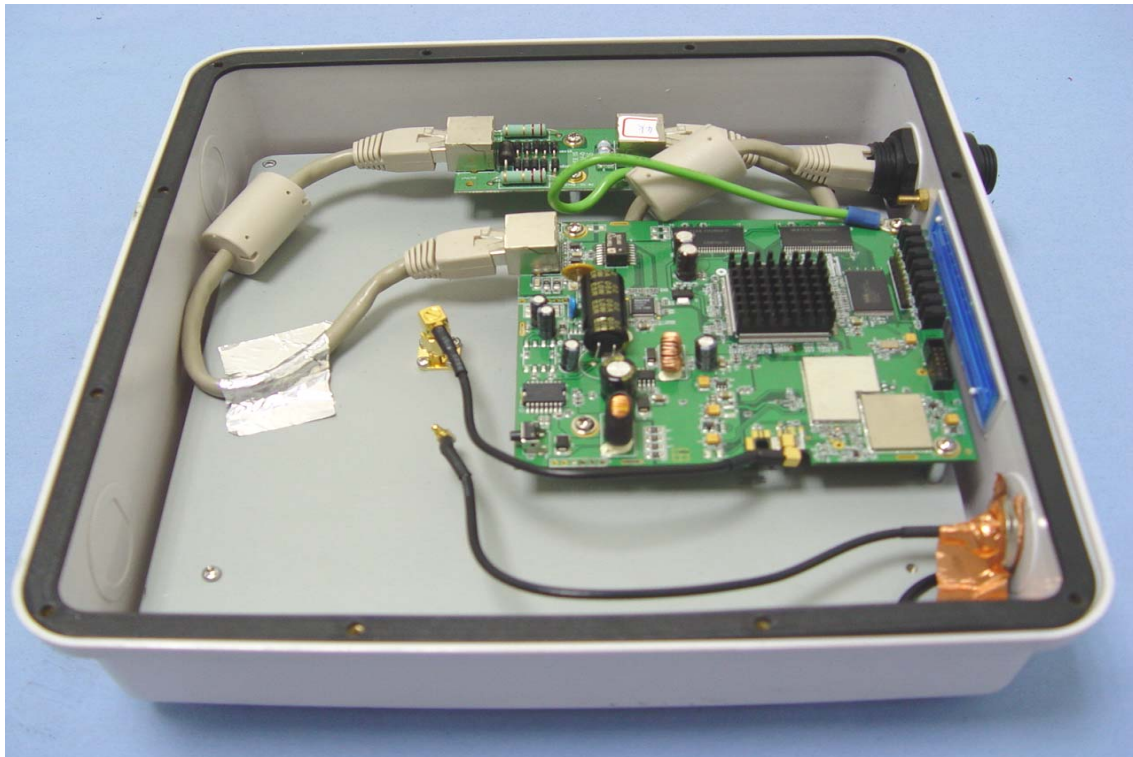

INTERNAL PHOTOGRAPHS OF EUT

Dipole Antenna: 12 dBi

Dipole Antenna: 9 dBi

Panel Antenna: 14 dBi