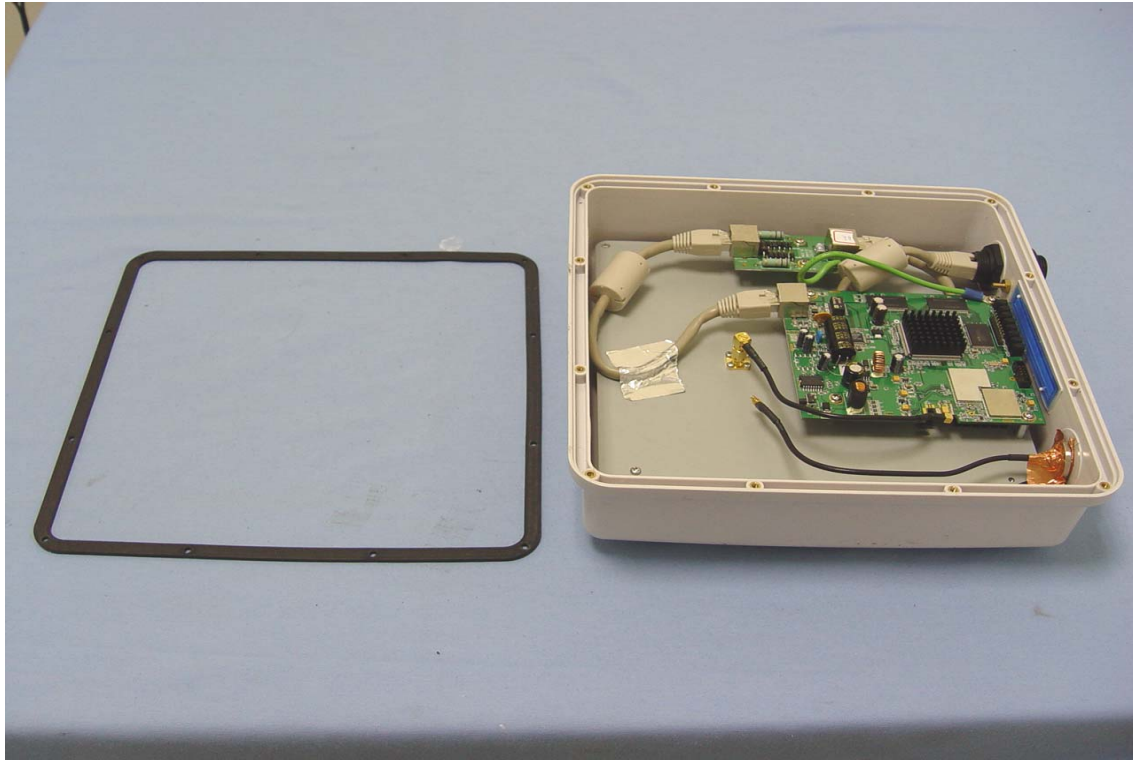

INTERNAL PHOTOGRAPHS OF EUT

Dipole Antenna: 12 dBi

Dipole Antenna: 9 dBi

Panel Antenna: 14 dBi