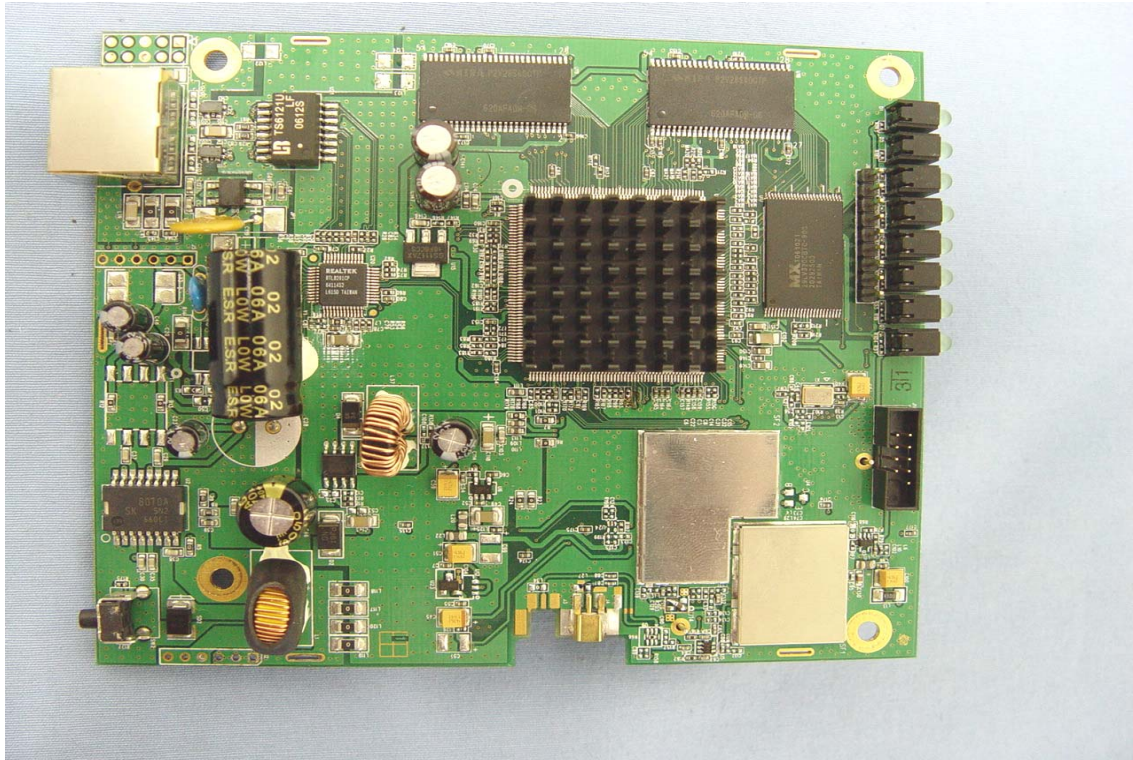

INTERNAL PHOTOGRAPHS OF EUT

Dipole Antenna: 12 dBi

Dipole Antenna: 9 dBi

Panel Antenna: 14 dBi