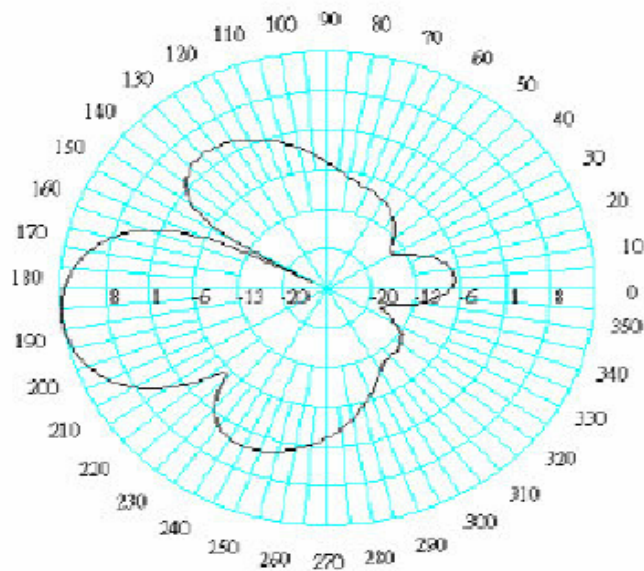

ZW-2000IA 2.4G Panel 14dBi Antenna

Plane Field Patterns

Horizoutel

Vertical