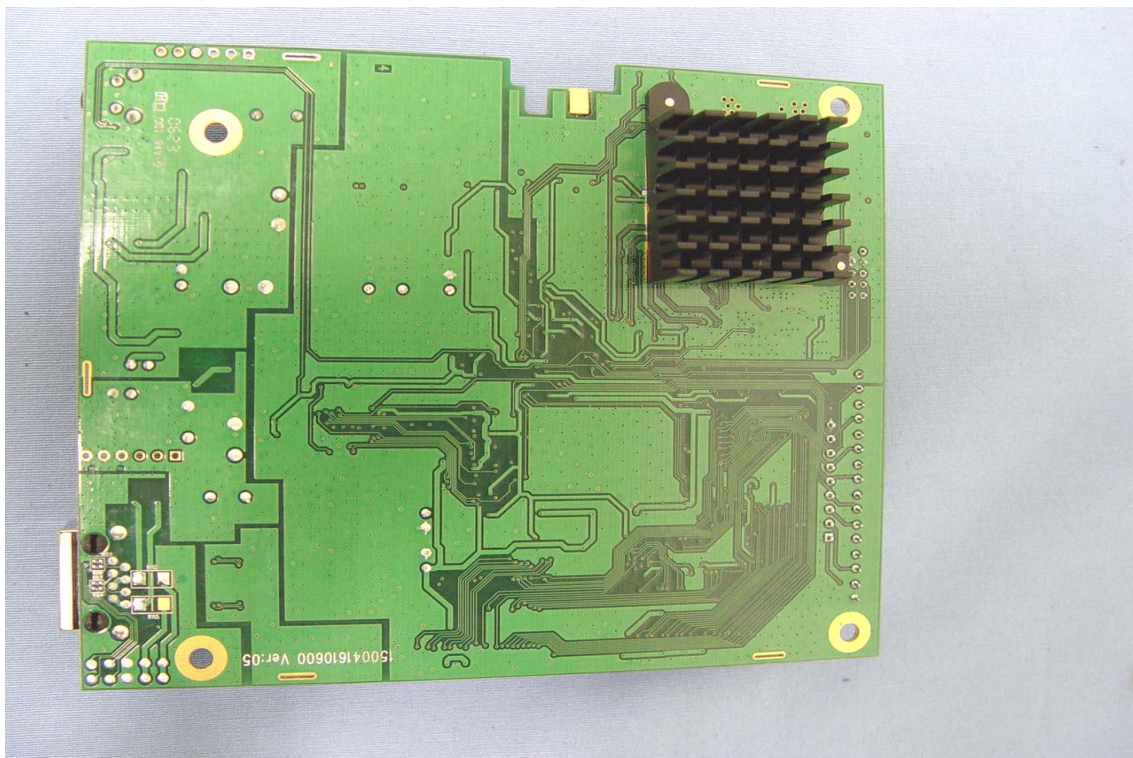

## INTERNAL PHOTOGRAPHS OF EUT

**Dipole Antenna: 12 dBi**

## Dipole Antenna: 9 dBi

**Panel Antenna: 14 dBi**