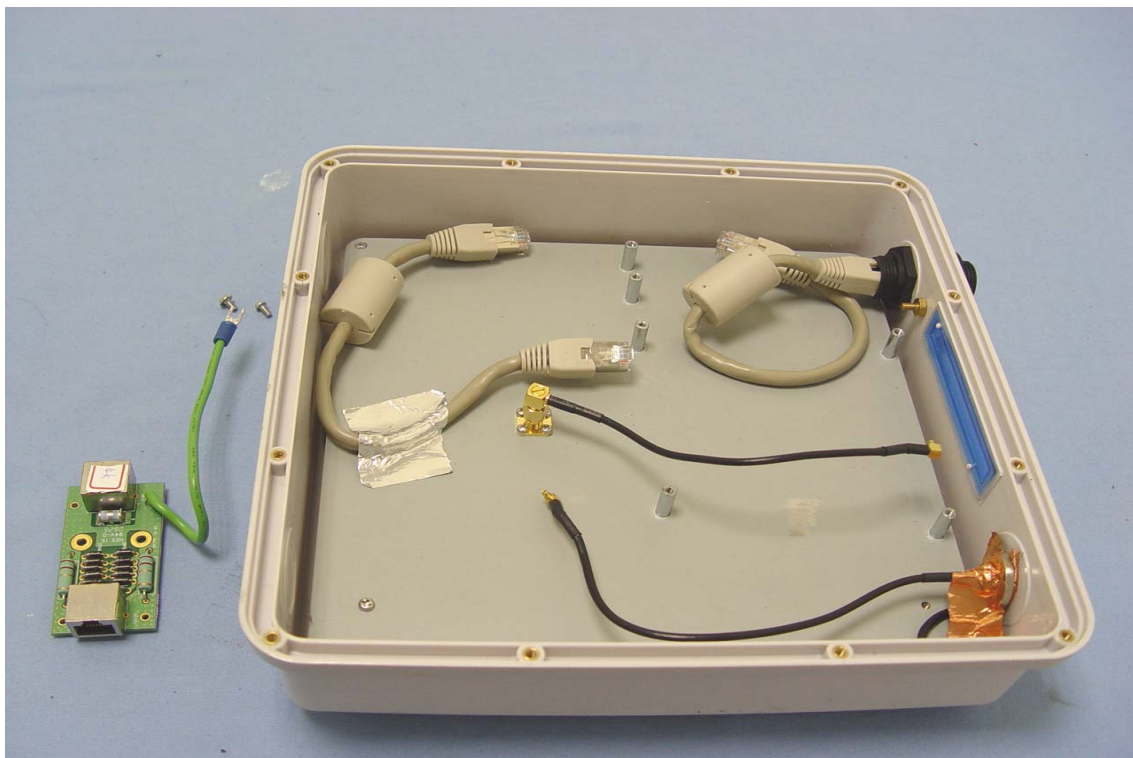

## INTERNAL PHOTOGRAPHS OF EUT

**Dipole Antenna: 12 dBi**

## Dipole Antenna: 9 dBi

**Panel Antenna: 14 dBi**