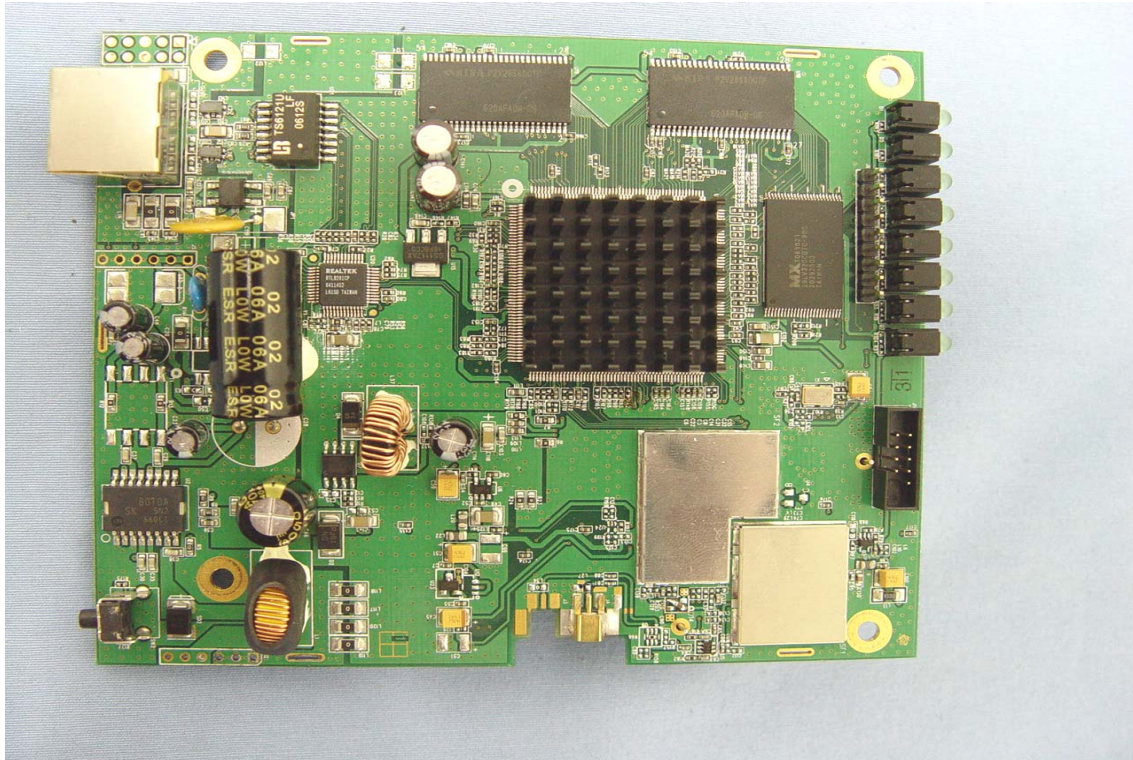

## INTERNAL PHOTOGRAPHS OF EUT

**Dipole Antenna: 12 dBi**

## Dipole Antenna: 9 dBi

**Panel Antenna: 14 dBi**