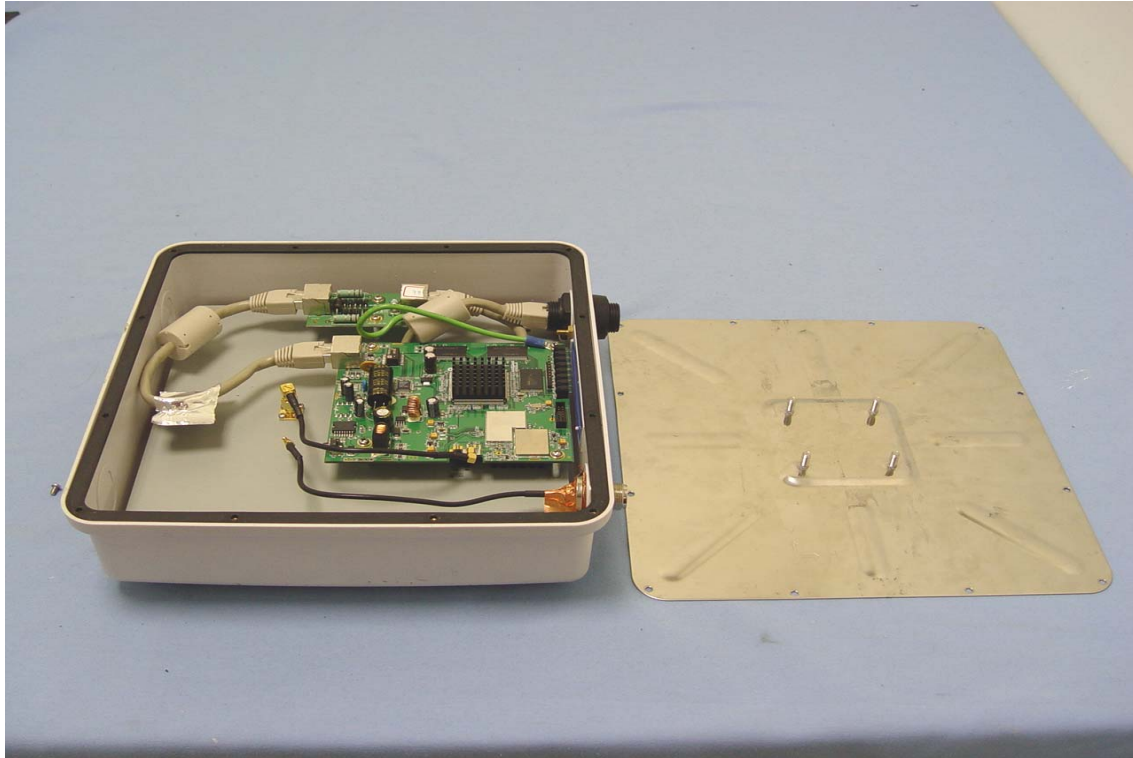

## INTERNAL PHOTOGRAPHS OF EUT

**Dipole Antenna: 12 dBi**

## Dipole Antenna: 9 dBi

**Panel Antenna: 14 dBi**