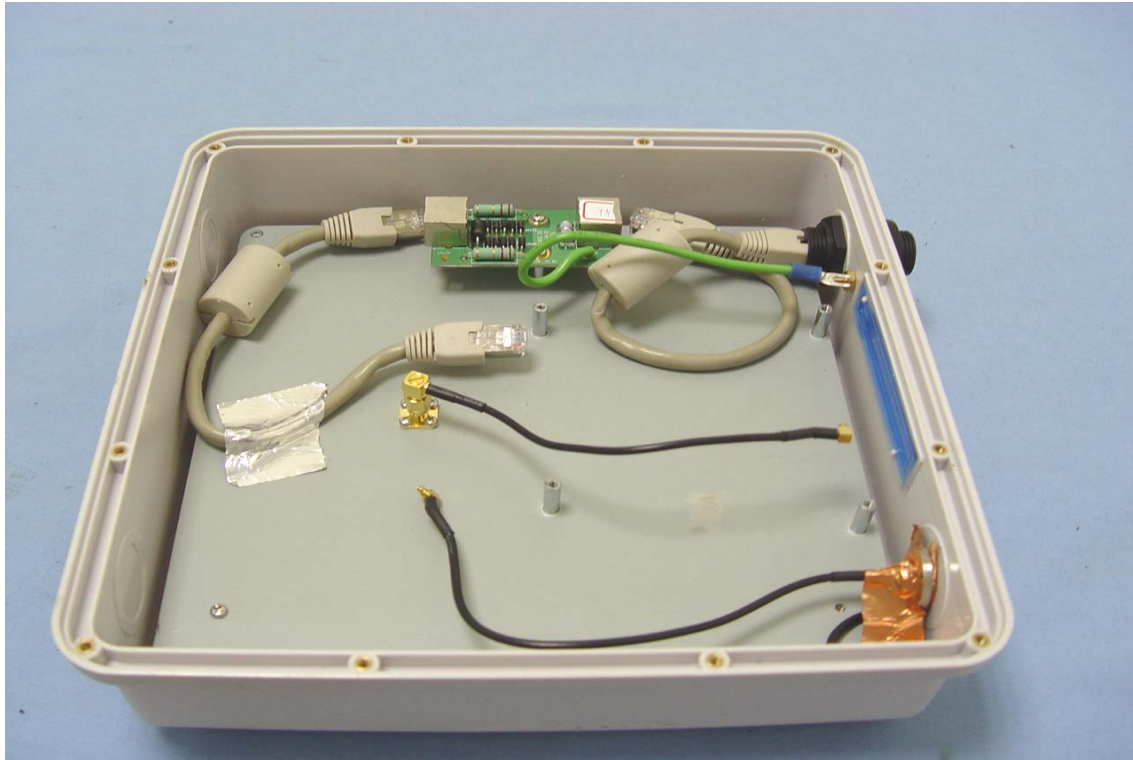

## INTERNAL PHOTOGRAPHS OF EUT

**Dipole Antenna: 12 dBi**

## Dipole Antenna: 9 dBi

**Panel Antenna: 14 dBi**