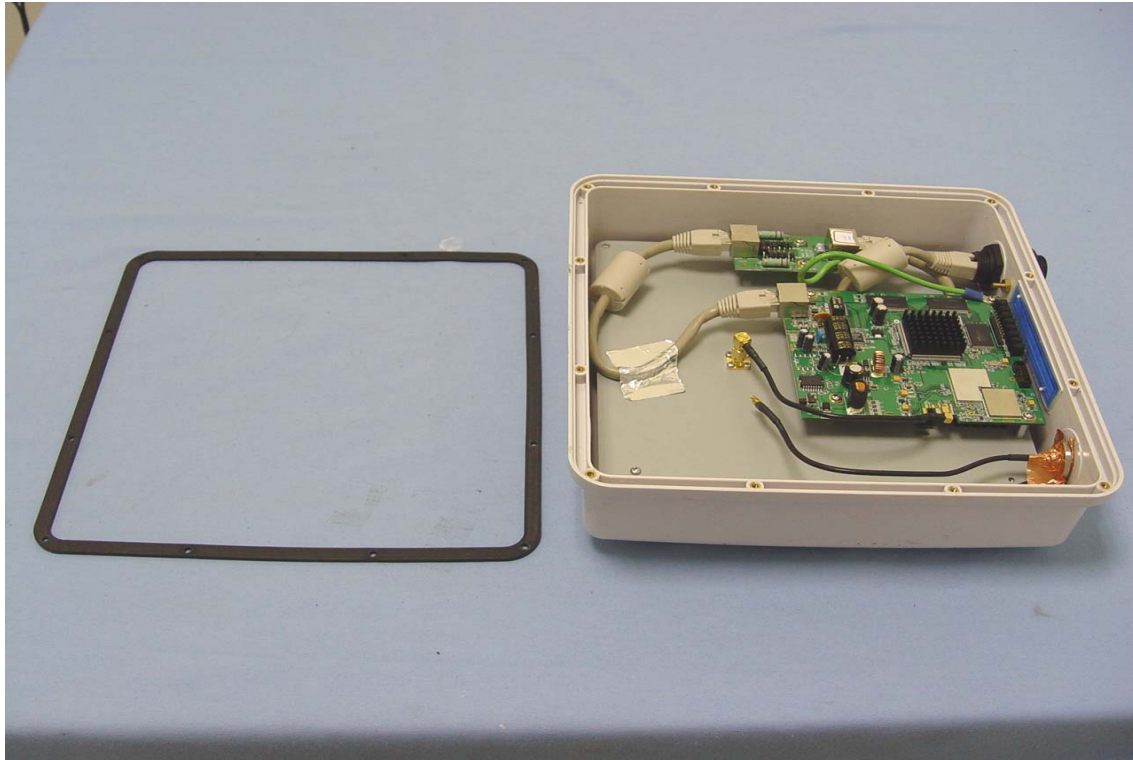

## INTERNAL PHOTOGRAPHS OF EUT

**Dipole Antenna: 12 dBi**

## Dipole Antenna: 9 dBi

**Panel Antenna: 14 dBi**