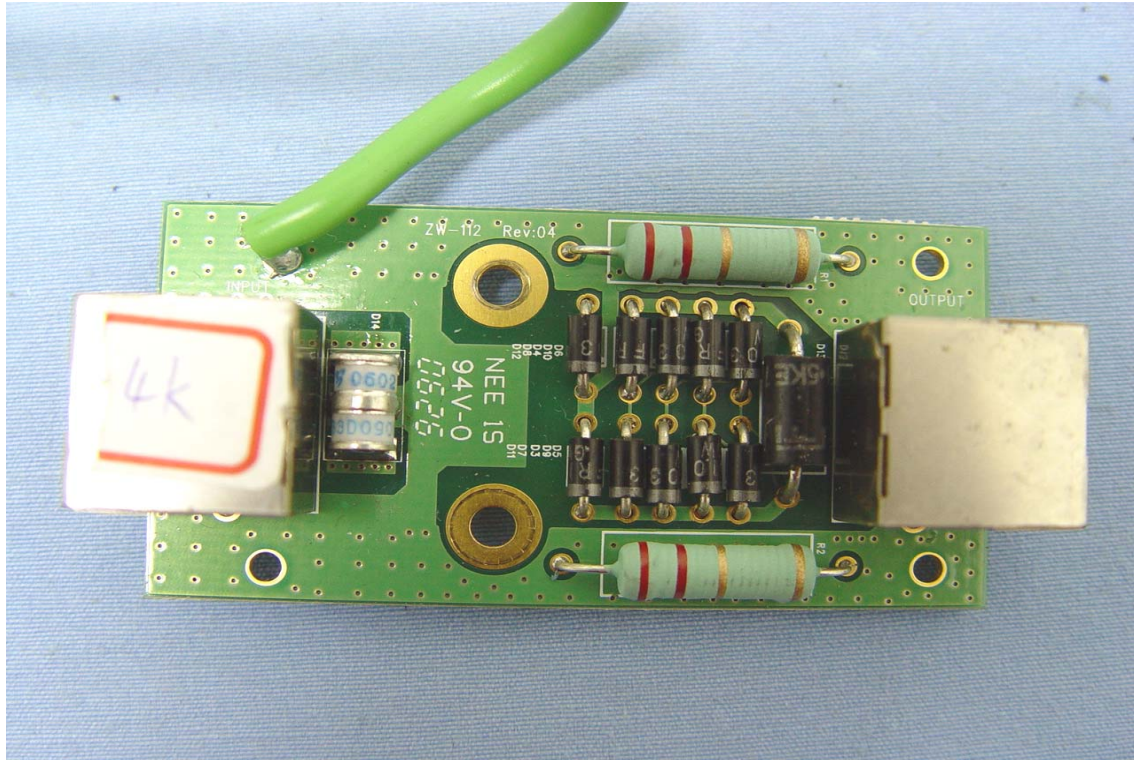

## INTERNAL PHOTOGRAPHS OF EUT

**Dipole Antenna: 12 dBi**

## Dipole Antenna: 9 dBi

**Panel Antenna: 14 dBi**