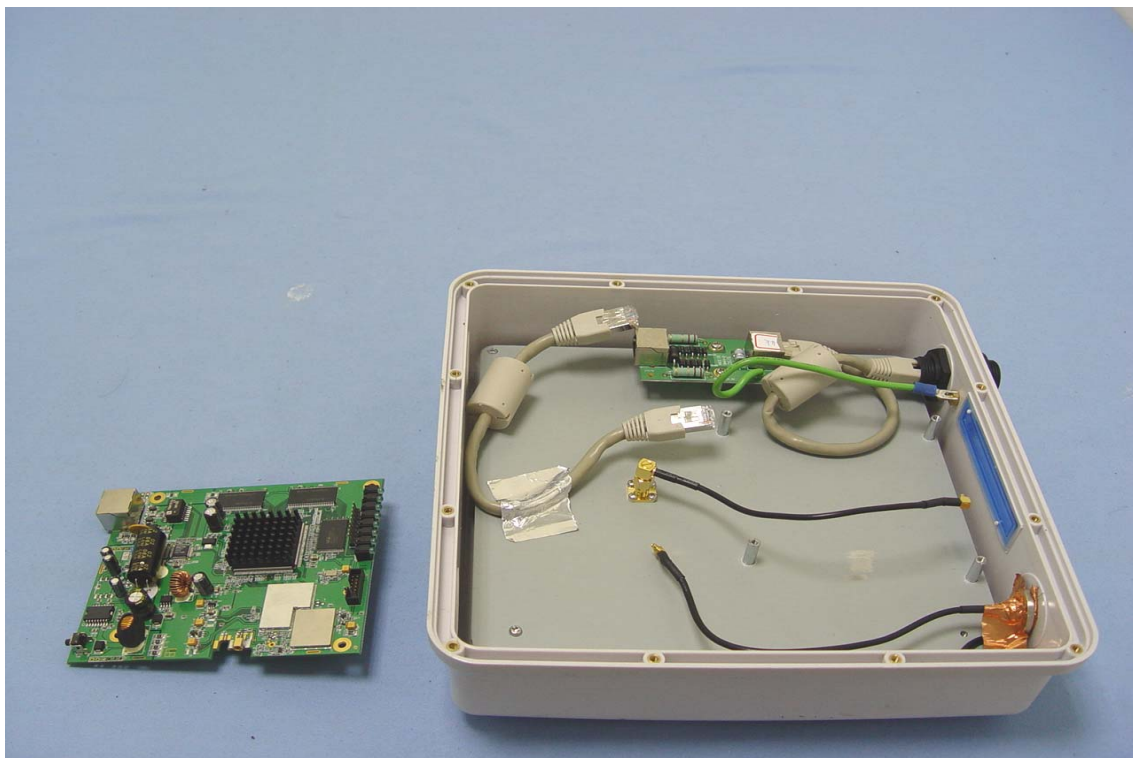

## INTERNAL PHOTOGRAPHS OF EUT

**Dipole Antenna: 12 dBi**

## Dipole Antenna: 9 dBi

**Panel Antenna: 14 dBi**