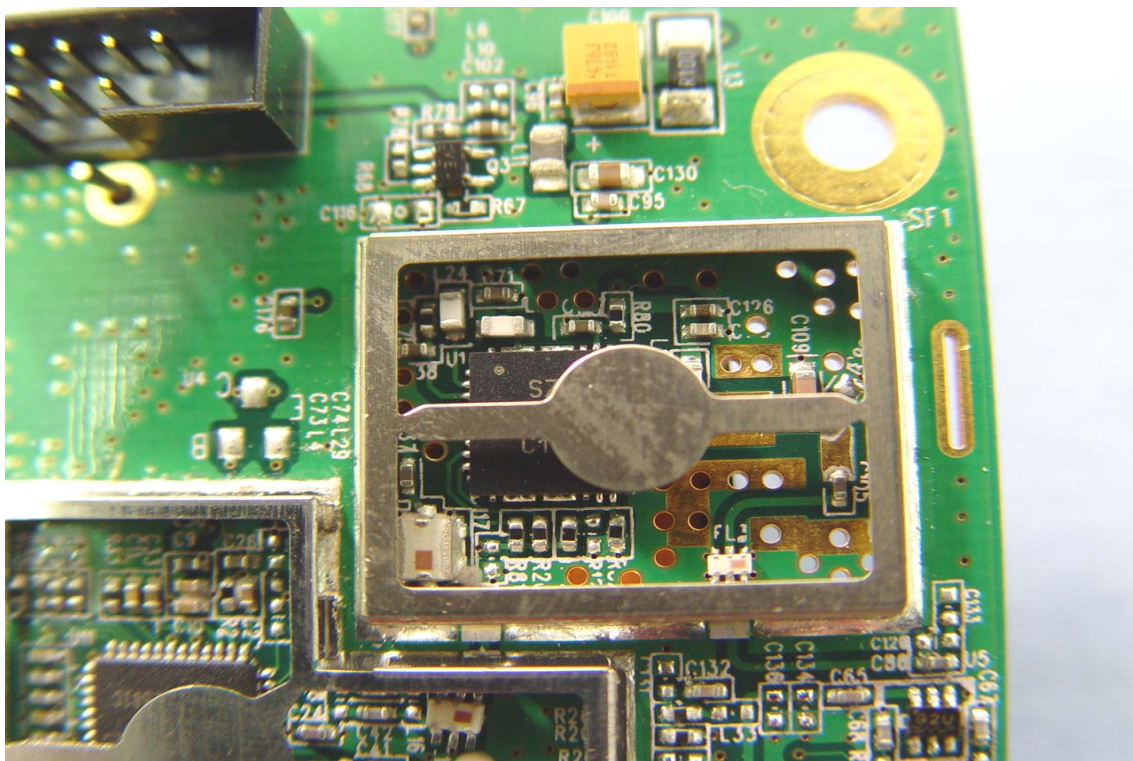

## INTERNAL PHOTOGRAPHS OF EUT

**Dipole Antenna: 12 dBi**

## Dipole Antenna: 9 dBi

**Panel Antenna: 14 dBi**