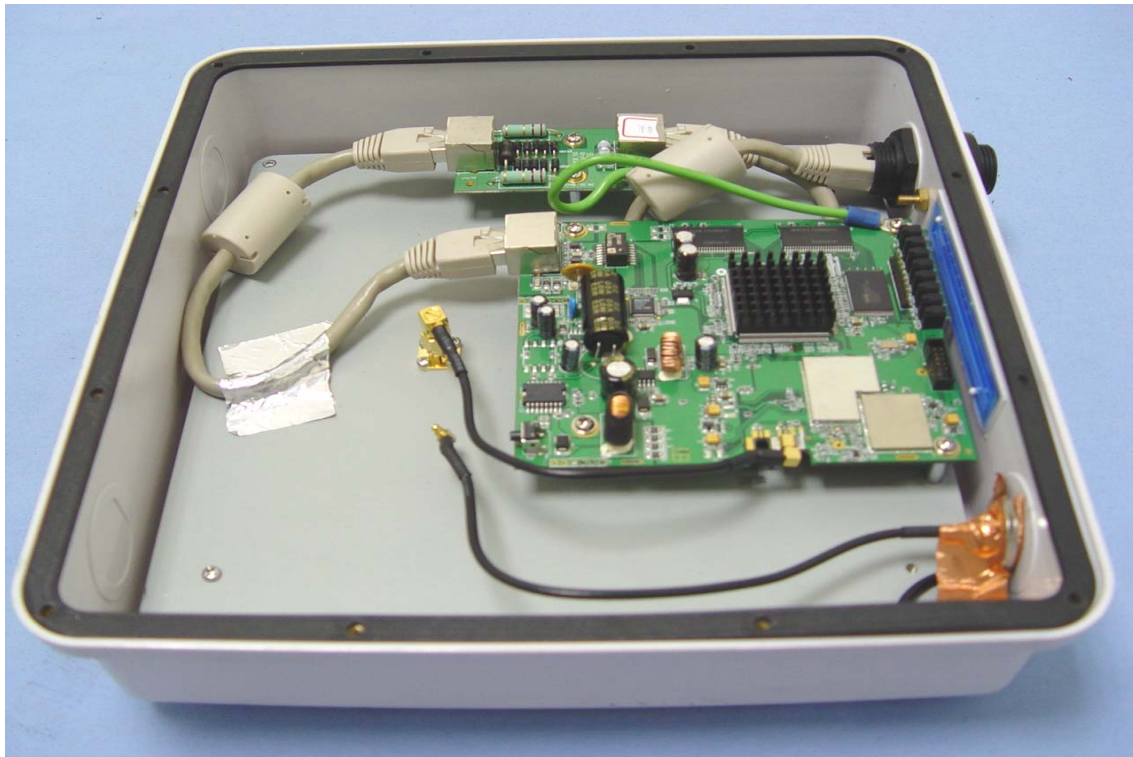

## INTERNAL PHOTOGRAPHS OF EUT

**Dipole Antenna: 12 dBi**

## Dipole Antenna: 9 dBi

**Panel Antenna: 14 dBi**