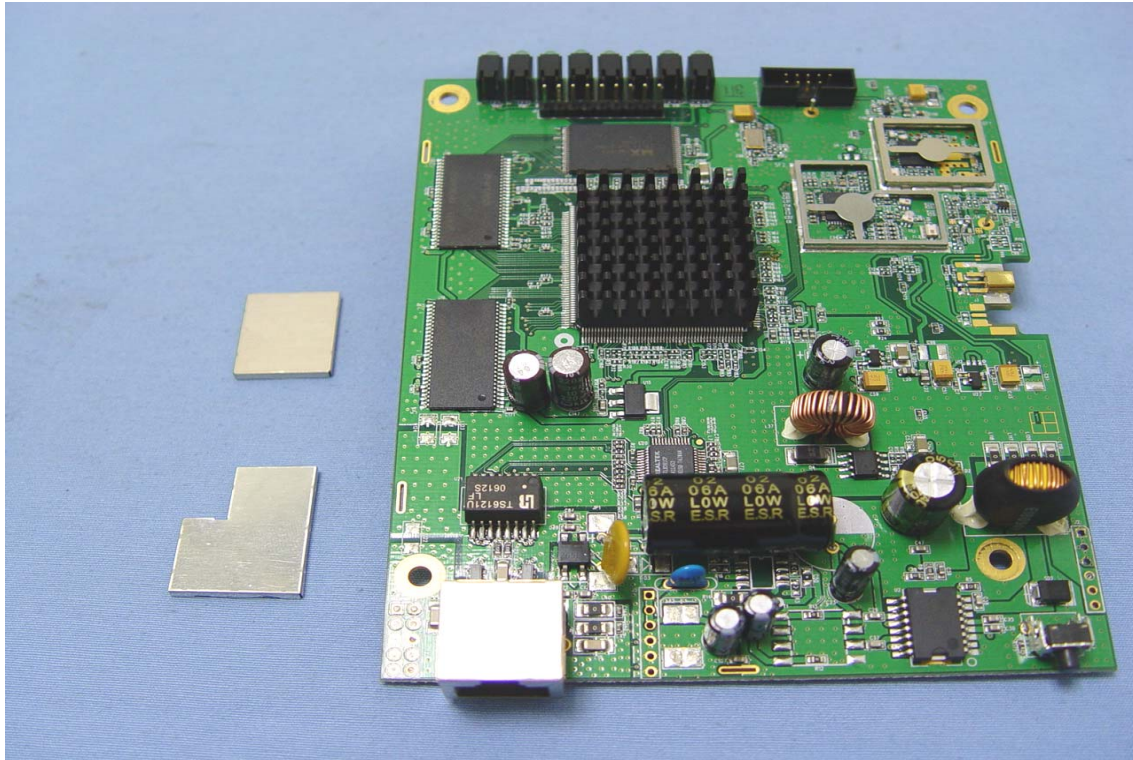

## INTERNAL PHOTOGRAPHS OF EUT

**Dipole Antenna: 12 dBi**

## Dipole Antenna: 9 dBi

**Panel Antenna: 14 dBi**