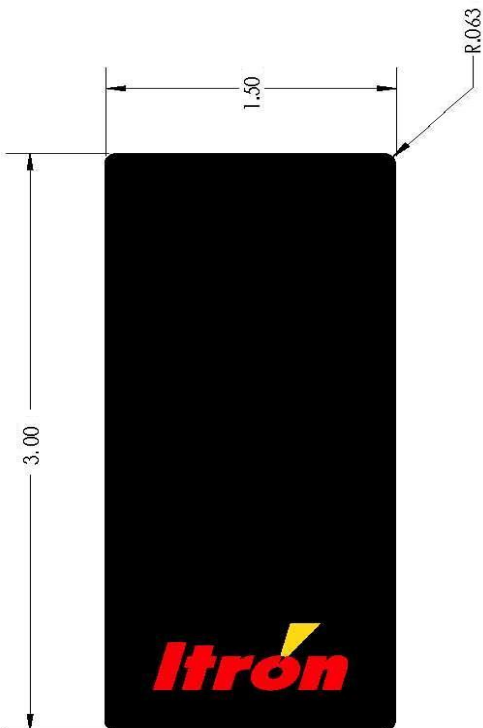

# MLOG CONTROLLER 4 Labels

Label on the front of the MLC4

---

Regulatory Label on the rear of the MLC4

---

Label positioned below the Regulatory label on the rear of the MLC4 (height will be 2.75")