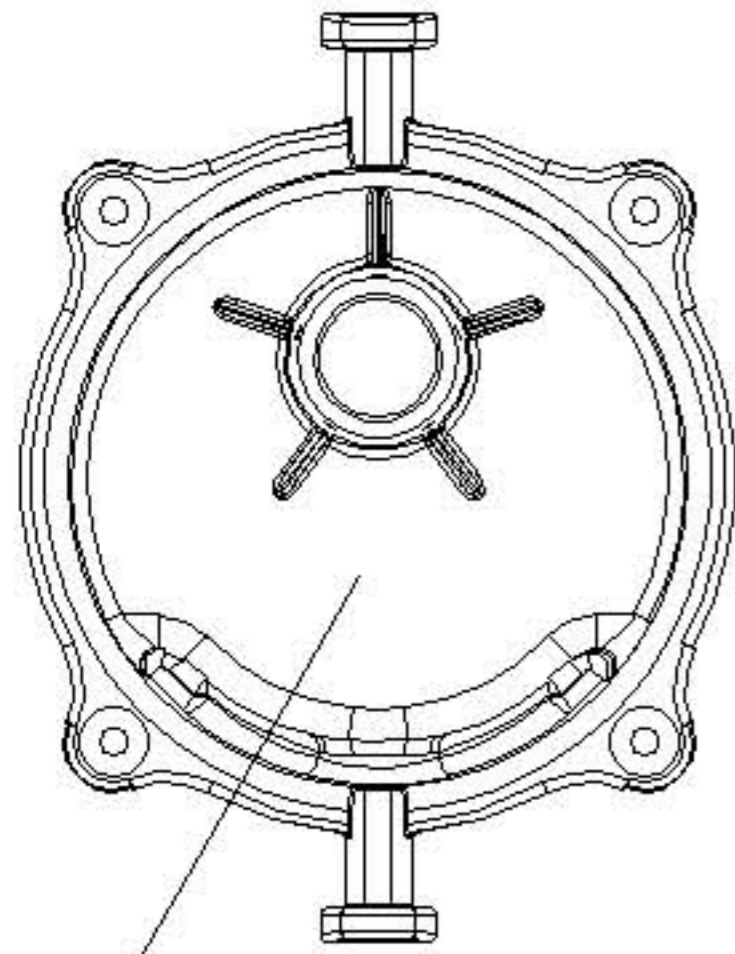

Label
Gayle Fitzgerald
Flow Metrix, Inc.
gaylef@flowmetrix.com
978.897.2033
978.897.2497 (fax)

FCC ID: RIC-MLOG01
Flow Metrix, Inc.

File: FCC.ai

Dimensions: 1.00" x 0.3125"

Colors:

Background: Silver

Letters: Black

Qty: 10,000

MSI Sample: Page 1.19

FCC ID: RIC-MLOG01

Flow Metrics, Inc.

RAWLS
ENGINEERING/DESIGN