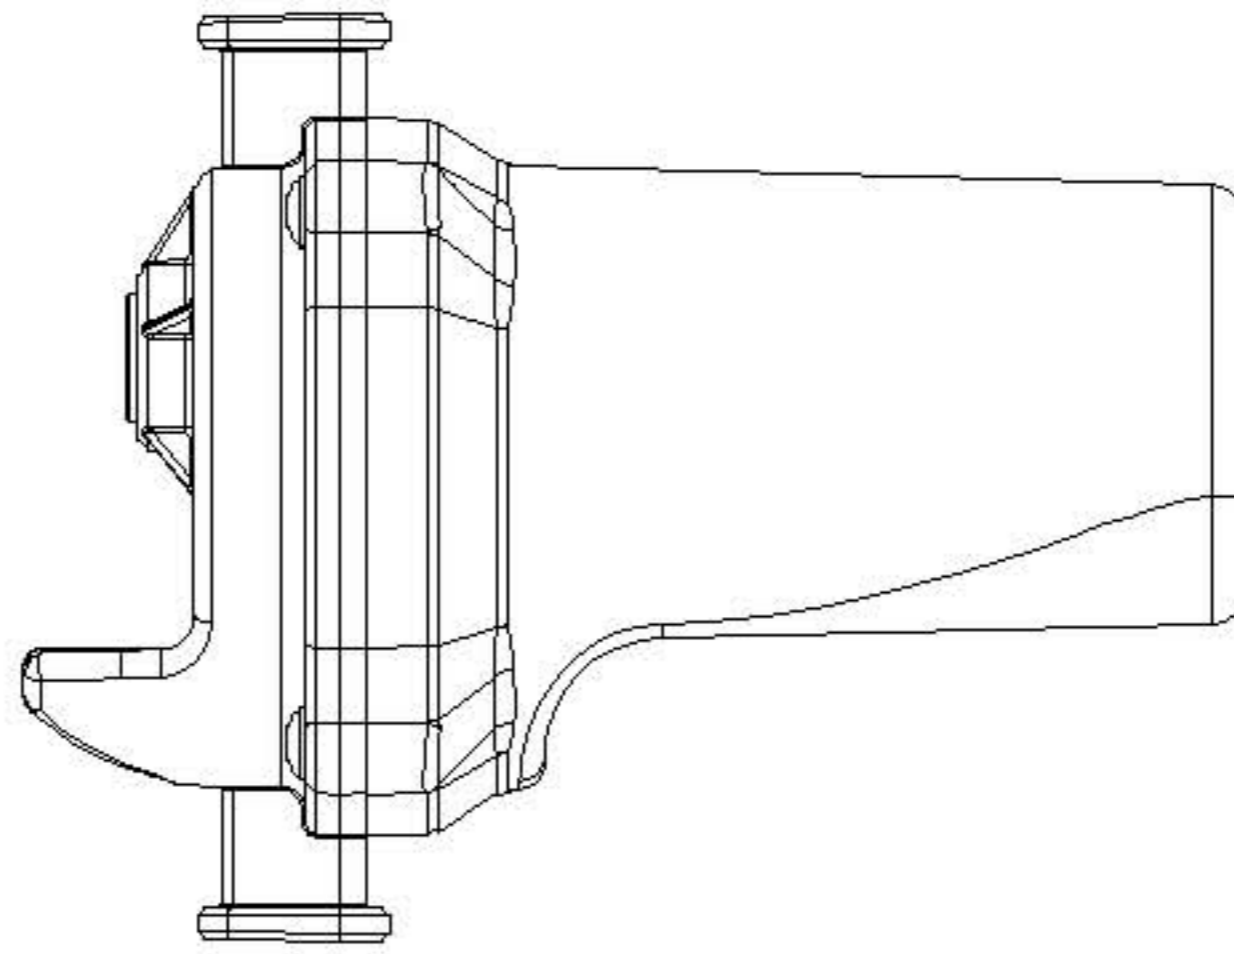

Label
Gayle Fitzgerald
Flow Metrix, Inc.
gaylef@flowmetrix.com
978.897.2033
978.897.2497 (fax)

FCC ID: RIC-MLOG01
Flow Metrix, Inc.

File: FCC.ai

Dimensions: 1.00" x 0.3125"

Colors:

Background: Silver

Letters: Black

Qty: 10,000

MSI Sample: Page 1.19

FCC ID: RIC-MLOG01

Flow Metrics, Inc.

RAWLS
ENGINEERING/DESIGN