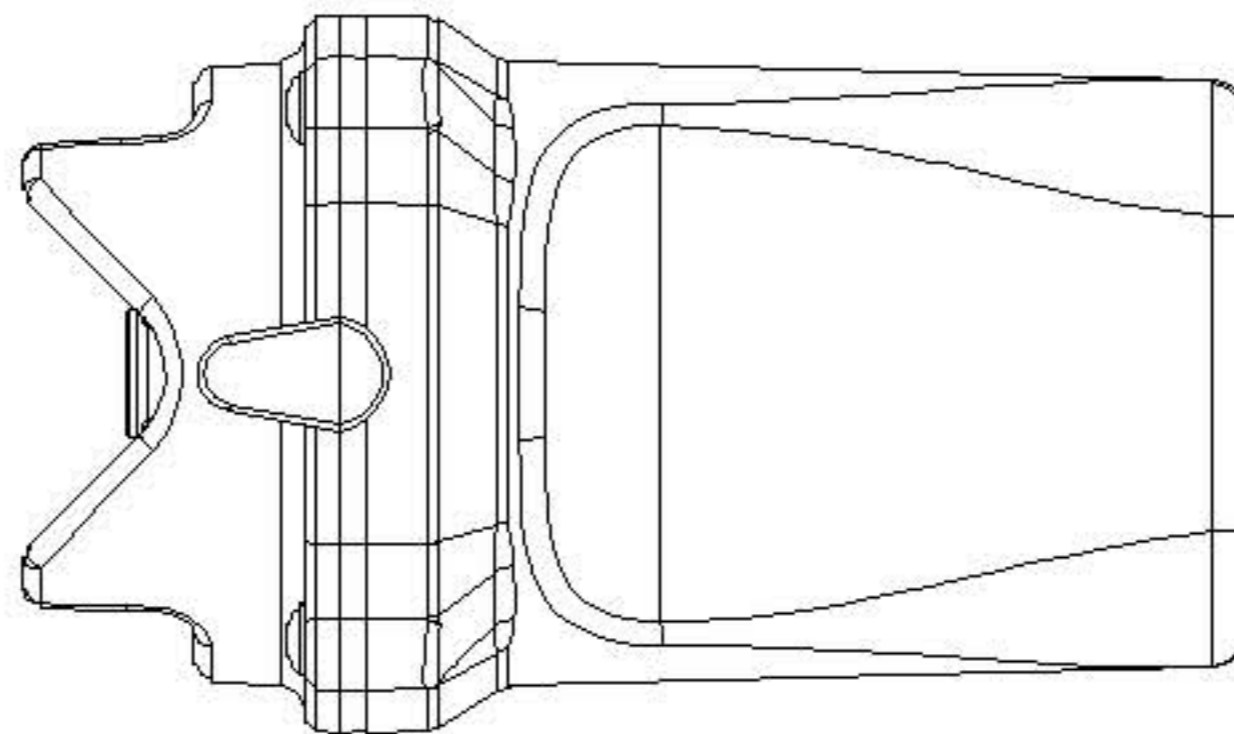

FCC ID: RIC-MLOG01

Flow Metrics, Inc.