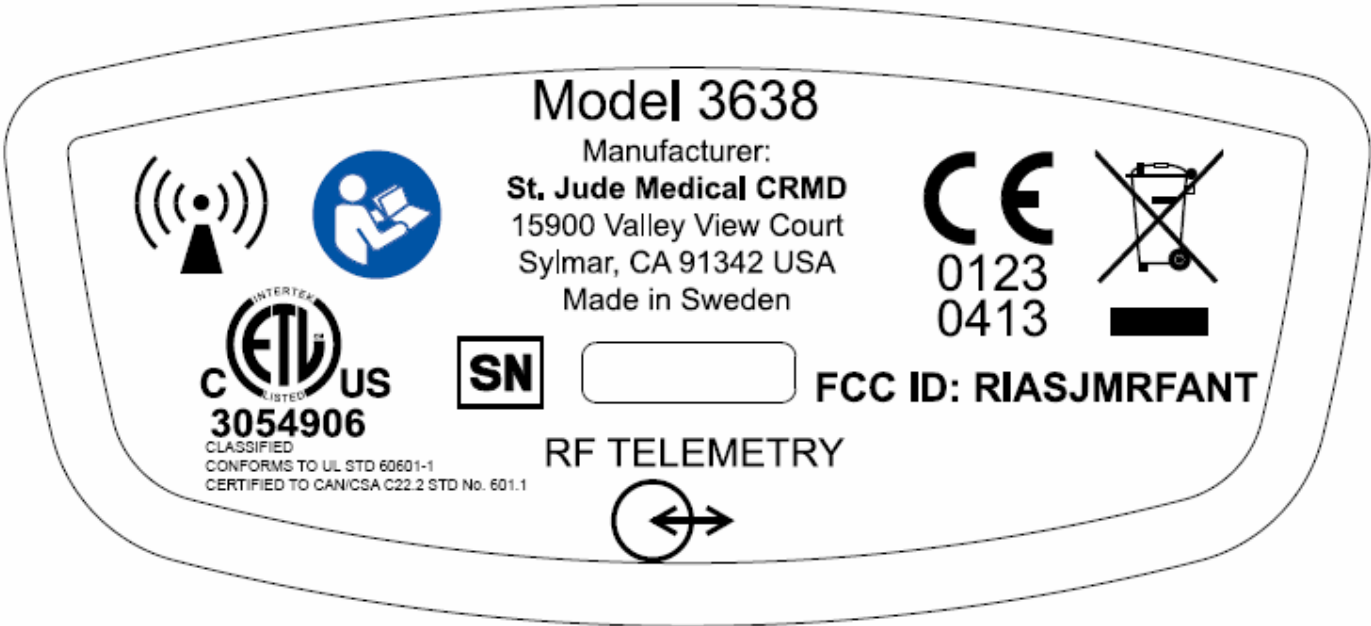

Merlin™ Antenna Model 3638 - Label

### **Merlin™ Antenna Model 3638 - FCC ID label location**

The FCC ID label is located on the bottom surface of the Merlin™ Antenna.