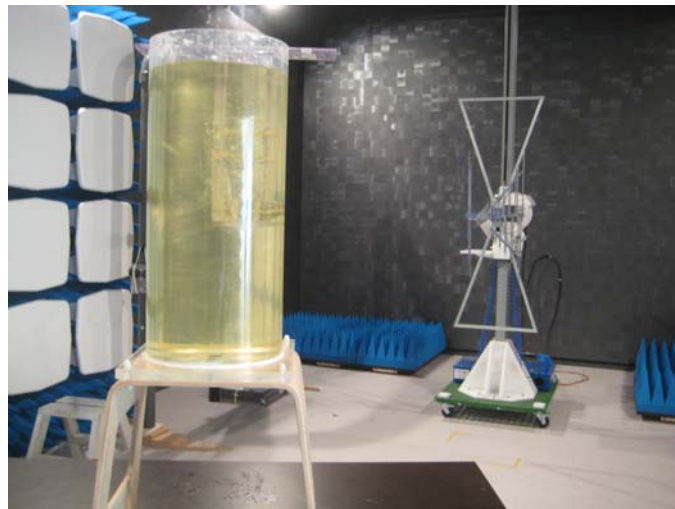

FCC ID: RIASJMRF Permissive Change

EUT supported 6 cm from torso simulator vertical wall.

Radiated emissions