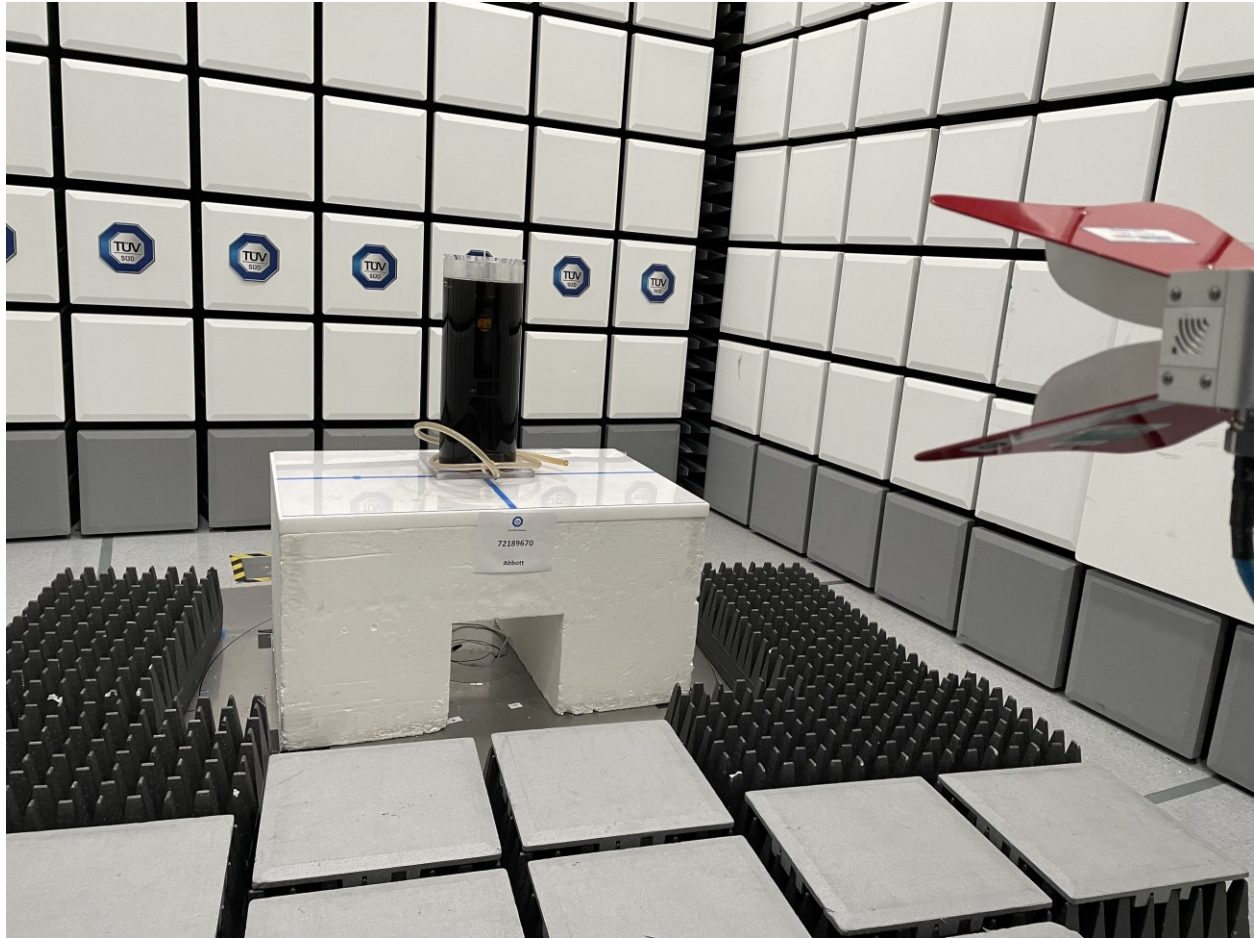

Radiated Emissions Test Setup (9kHz to 30MHz)

Radiated Emissions Test Setup (30MHz to 1GHz)

Radiated Emissions Test Setup (1GHz to 18GHz)

Radiated Emissions Test Setup (above 18GHz)

Conducted RF Power Verification