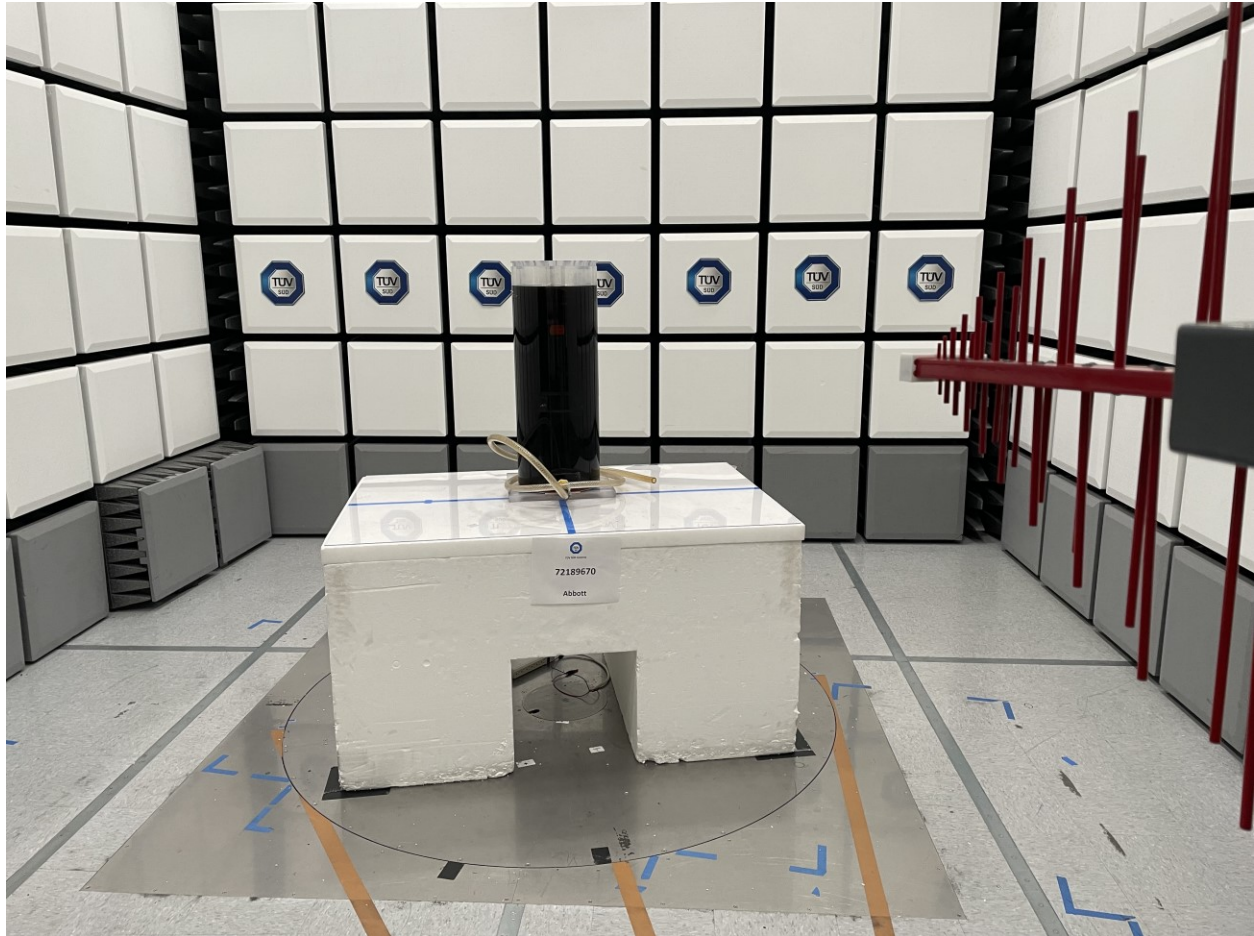

Radiated Emissions Test Setup (9kHz to 30MHz)

Radiated Emissions Test Setup (30MHz to 1GHz)

Radiated Emissions Test Setup (1GHz to 18GHz)

Radiated Emissions Test Setup (above 18GHz)

Conducted RF Power Verification