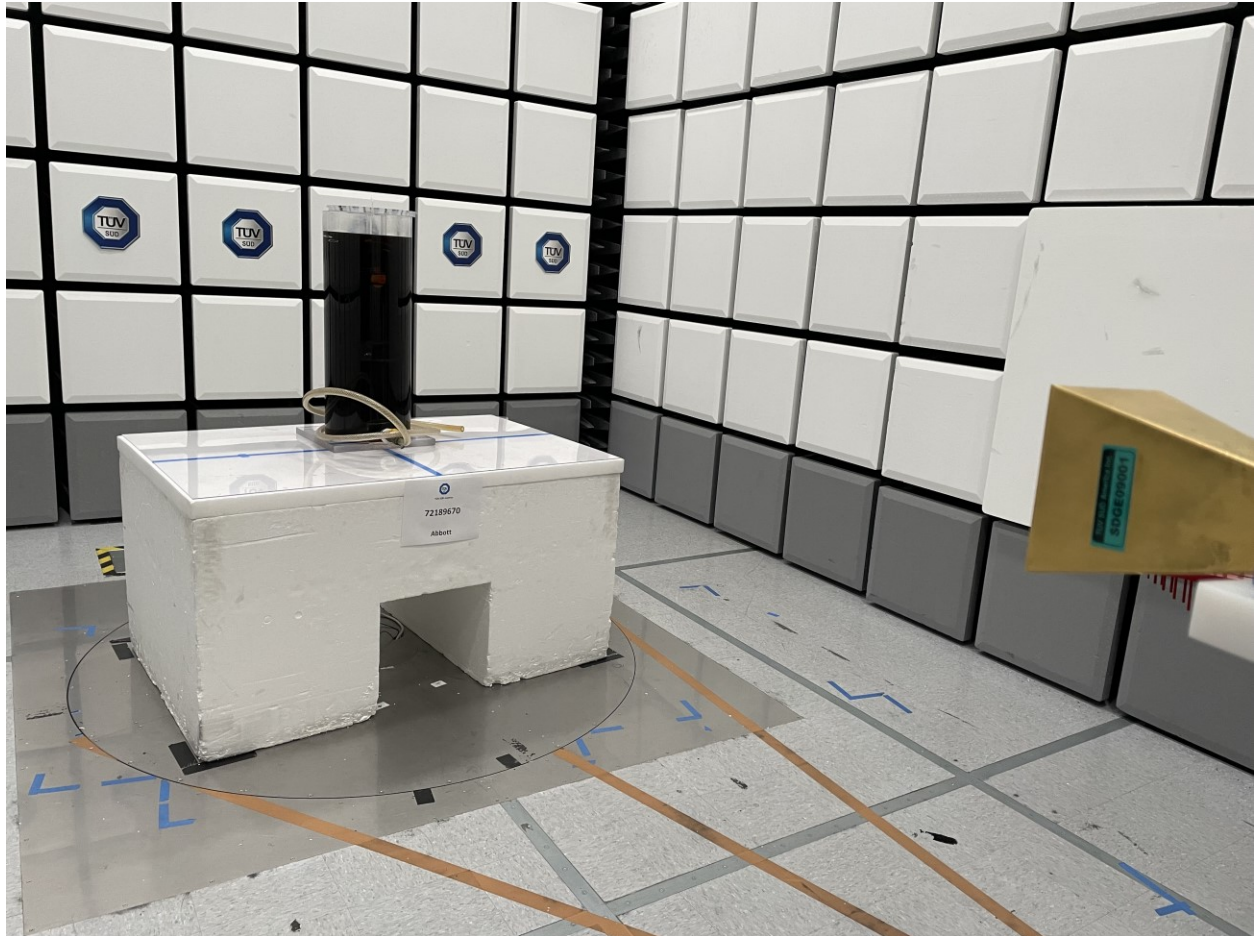

Radiated Emissions Test Setup (9kHz to 30MHz)

Radiated Emissions Test Setup (30MHz to 1GHz)

Radiated Emissions Test Setup (1GHz to 18GHz)

Radiated Emissions Test Setup (above 18GHz)

Conducted RF Power Verification