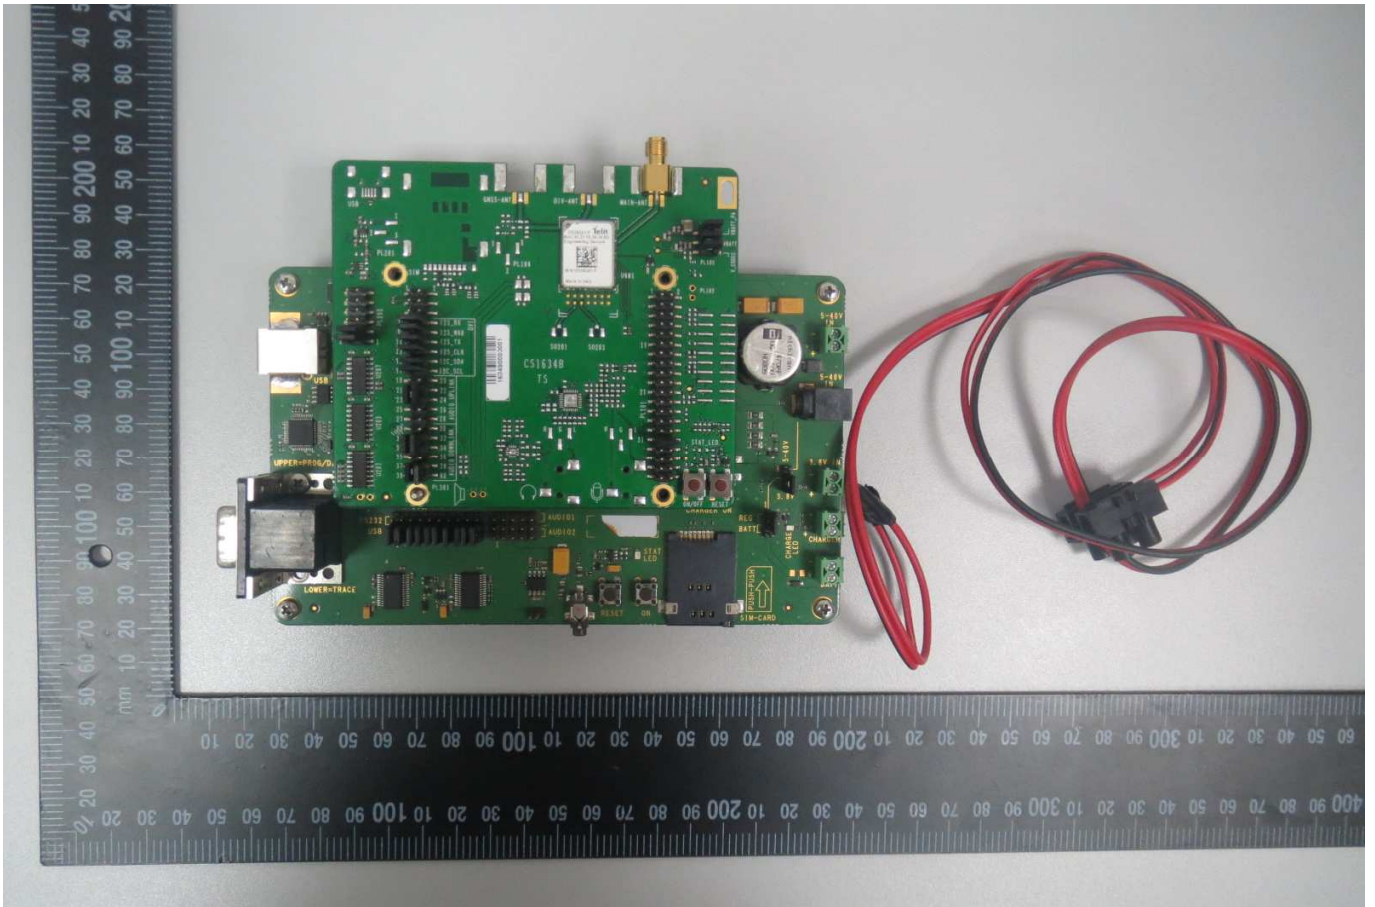

Appendix B - Photographs

EQUIPMENT VIEW

EQUIPMENT ON TEST BOARD (CRADLE)

GENERAL SET-UP FOR RADIATED MEASUREMENTS

TEST SET-UP FOR RADIATED MEASUREMENTS BELOW 1 GHz

TEST SET-UP FOR RADIATED MEASUREMENTS ABOVE 1 GHz

SET-UP FOR CONDUCTED MEASUREMENTS