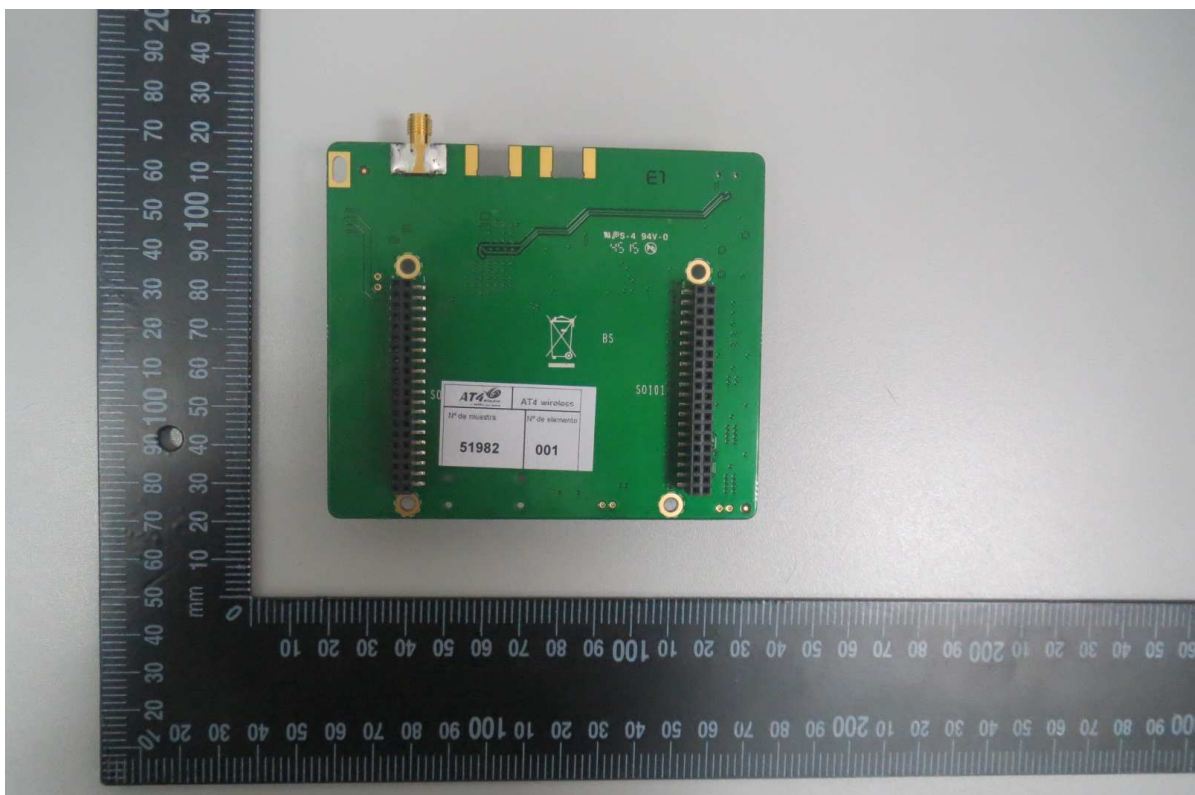

Appendix B - Photographs

EQUIPMENT VIEW

EQUIPMENT ON TEST BOARD (CRADLE)

GENERAL SET-UP FOR RADIATED MEASUREMENTS

TEST SET-UP FOR RADIATED MEASUREMENTS BELOW 1 GHz

TEST SET-UP FOR RADIATED MEASUREMENTS ABOVE 1 GHz

SET-UP FOR CONDUCTED MEASUREMENTS