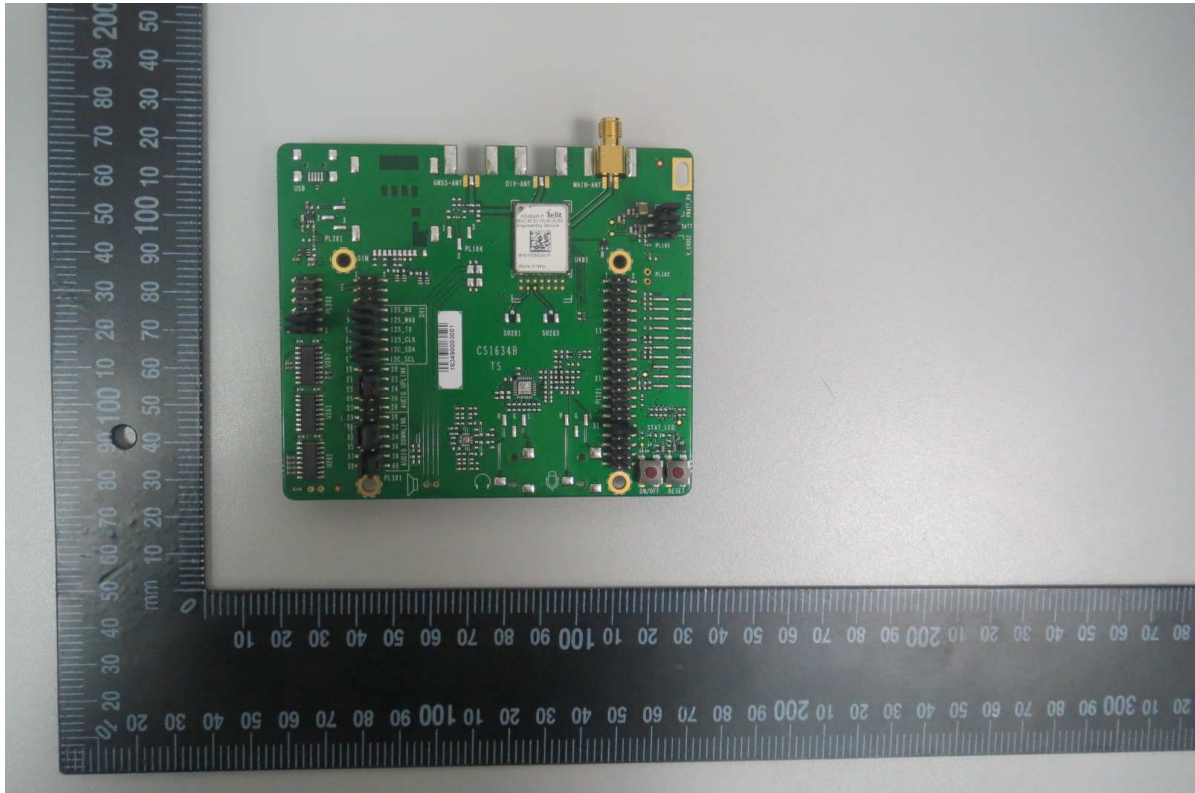

Appendix B - Photographs

EQUIPMENT VIEW

EQUIPMENT ON TEST BOARD (CRADLE)

GENERAL SET-UP FOR RADIATED MEASUREMENTS

TEST SET-UP FOR RADIATED MEASUREMENTS BELOW 1 GHz

TEST SET-UP FOR RADIATED MEASUREMENTS ABOVE 1 GHz

SET-UP FOR CONDUCTED MEASUREMENTS