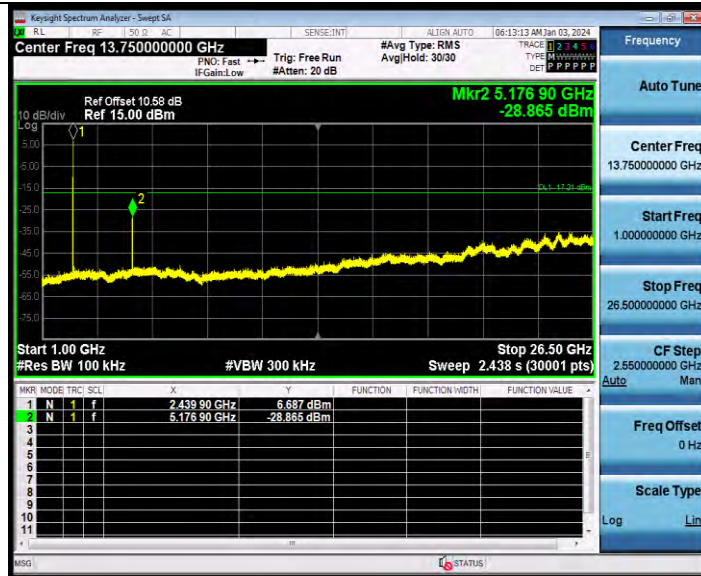

BLE 2M Ant1 2478 0~Reference