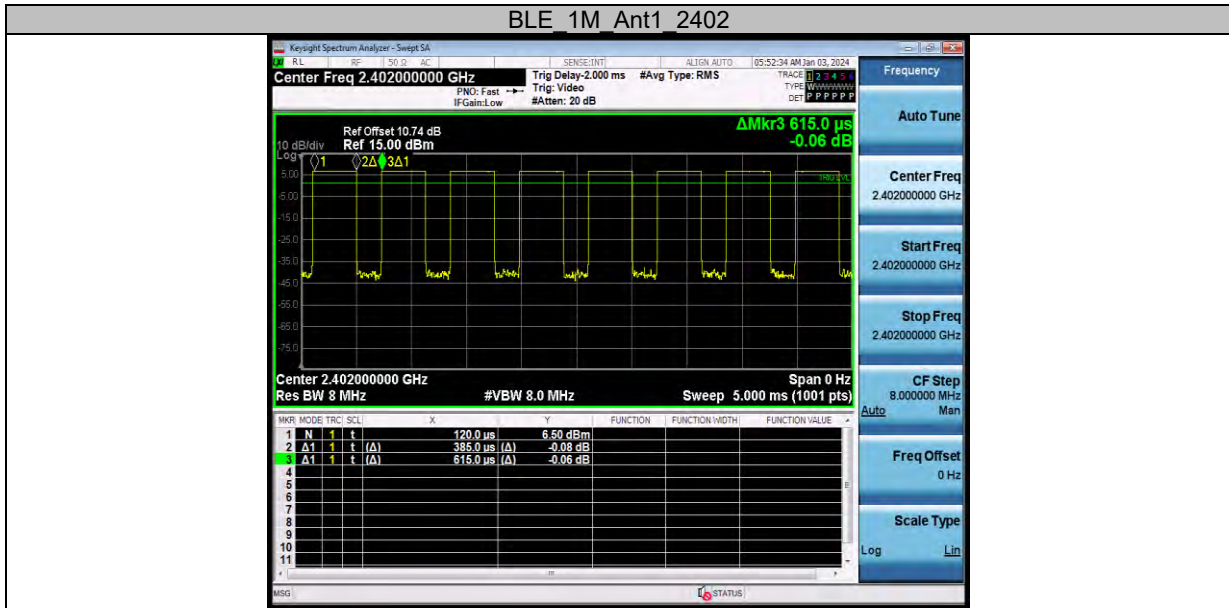

BUREAU VERITAS Test Report No.: W7L-231127W001RF02

DUTY CYCLE

TEST RESULT

TestMode	Antenna	Frequency[MHz]	ON Time [ms]	Period [ms]	Duty Cycle [%]	Duty Cycle Factor[dB]
BLE_1M	Ant1	2402	0.40	0.63	63.49	1.97
		2440	0.39	0.62	62.90	2.01
		2480	0.39	0.63	61.90	2.08
BLE_2M	Ant1	2404	0.21	0.62	33.87	4.70
		2440	0.21	0.62	33.87	4.70
		2478	0.21	0.62	33.87	4.70

BUREAU VERITAS Test Report No.: W7L-231127W001RF02
TEST GRAPHS

BLE 1M Ant1 2480