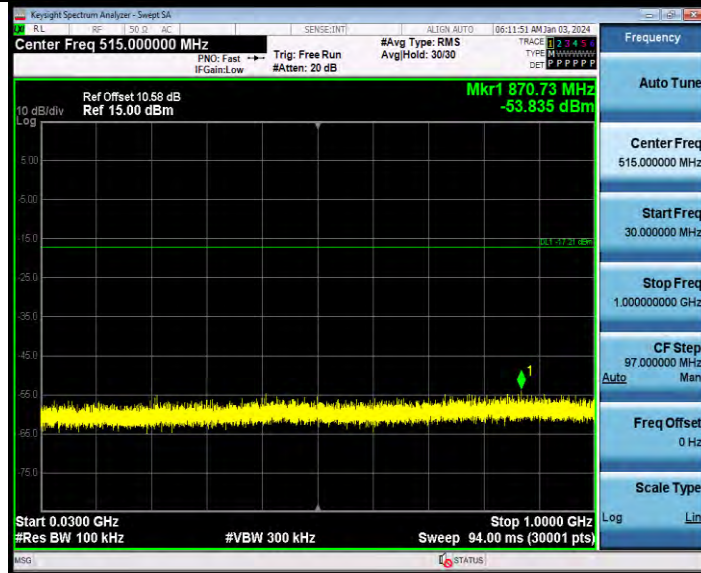

BLE 2M Ant1 2440 1000~26500

BV 7Layers Communications Technology (Shenzhen) Co., Ltd

Room B37, Warehouse A5, No.3 Chiwan 4th Road, Zhaoshang Street, Nanshan District Shenzhen, Guangdong, People's Republic of China

Tel: +86 755 8869 6566
Fax: +86 755 8869 6577
Email: customerservice.sw@bureauveritas.com