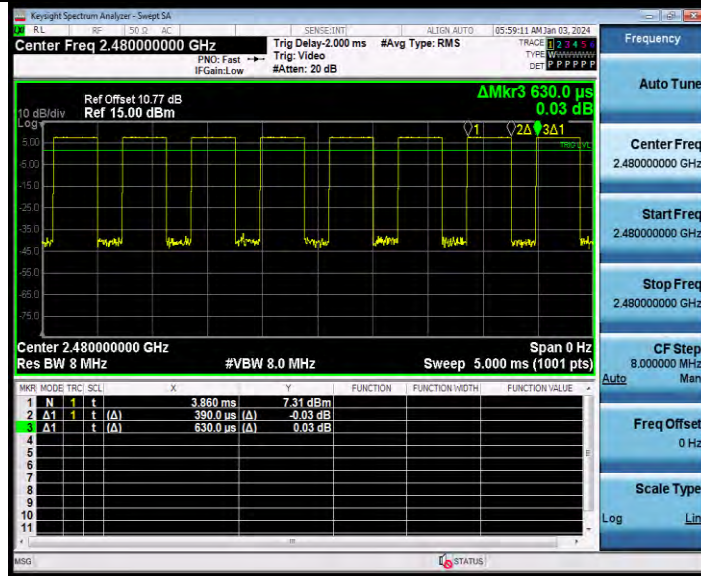

BUREAU VERITAS Test Report No.: W7L-231127W001RF02
TEST GRAPHS

BLE 1M Ant1 2480

**BUREAU
VERITAS**

Test Report No.: W7L-231127W001RF02

BLE 2M Ant1 2404

BLE 2M Ant1 2440

BV 7Layers Communications Technology
(Shenzhen) Co., Ltd