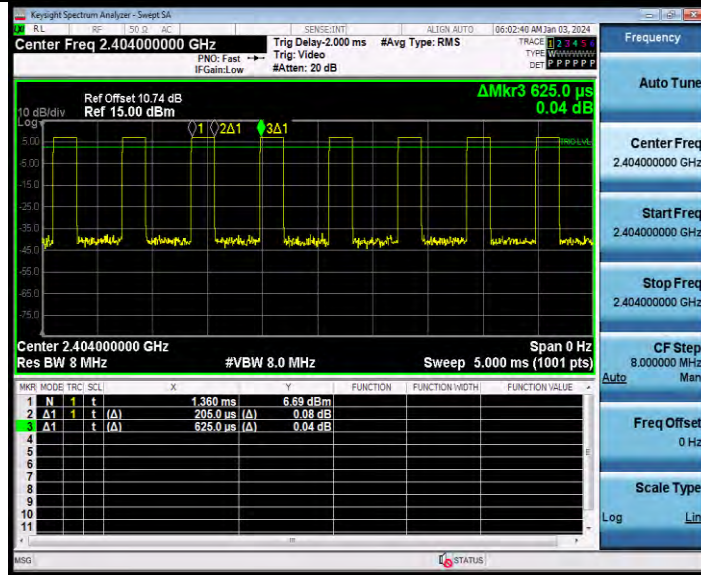

BUREAU VERITAS Test Report No.: W7L-231127W001RF02
TEST GRAPHS

BLE 1M Ant1 2480

**BUREAU
VERITAS**

Test Report No.: W7L-231127W001RF02

BLE 2M Ant1 2404

BLE 2M Ant1 2440

BV 7Layers Communications Technology
(Shenzhen) Co., Ltd