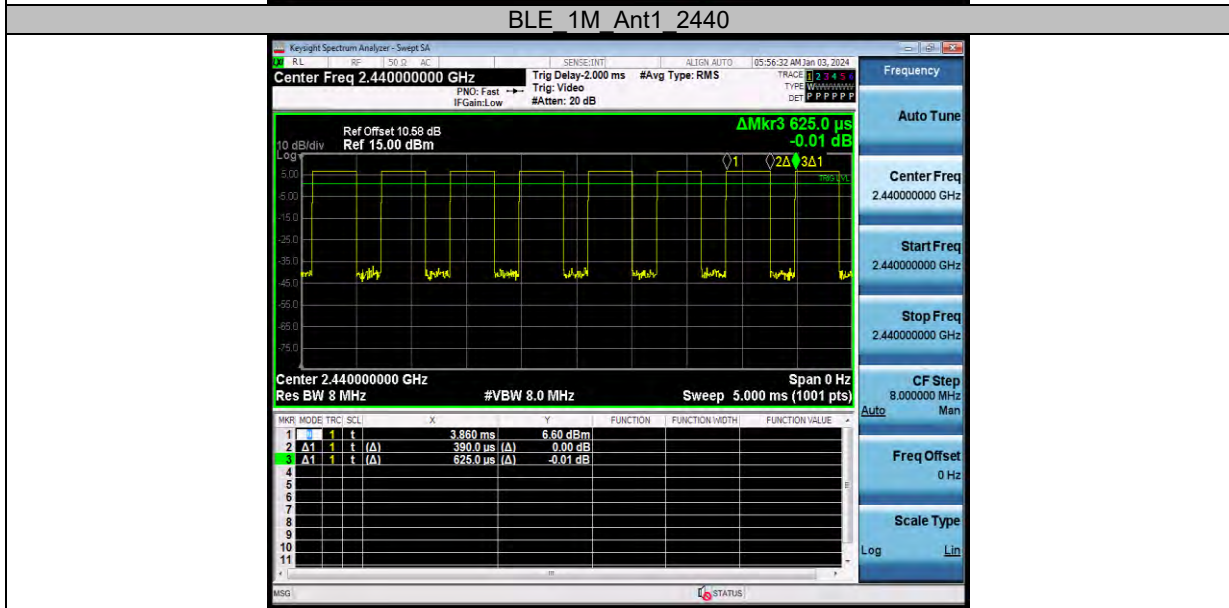

BUREAU VERITAS Test Report No.: W7L-231127W001RF02

DUTY CYCLE

TEST RESULT

TestMode	Antenna	Frequency[MHz]	ON Time [ms]	Period [ms]	Duty Cycle [%]	Duty Cycle Factor[dB]
BLE_1M	Ant1	2402	0.40	0.63	63.49	1.97
		2440	0.39	0.62	62.90	2.01
		2480	0.39	0.63	61.90	2.08
BLE_2M	Ant1	2404	0.21	0.62	33.87	4.70
		2440	0.21	0.62	33.87	4.70
		2478	0.21	0.62	33.87	4.70

BUREAU VERITAS Test Report No.: W7L-231127W001RF02
TEST GRAPHS

BLE 1M Ant1 2480