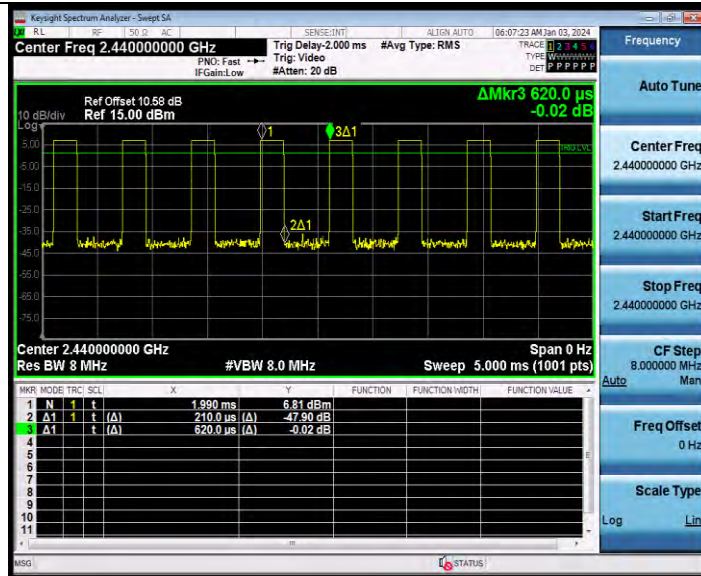

BLE 2M Ant1 2478