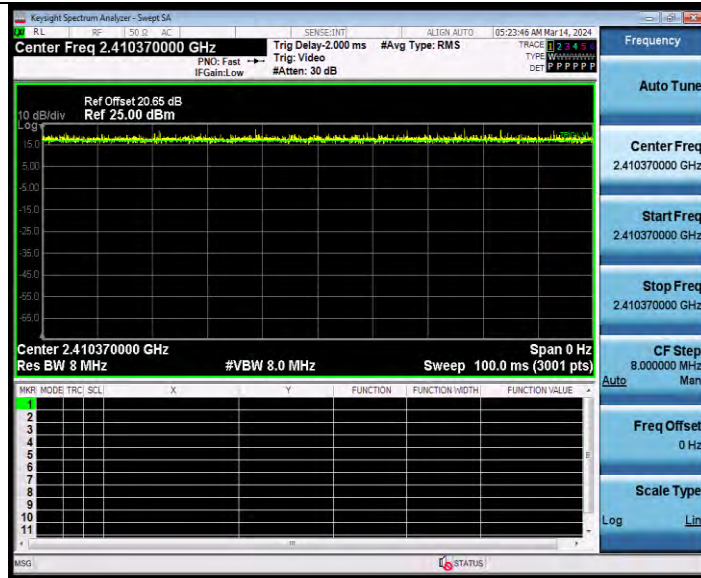

BUREAU VERITAS

Test Report No.: W7L-231127W001RF02

11AX20MIMO Ant2 2412 242Tone RU61

11AX20MIMO Ant1 2437 26Tone RU4

BV 7Layers Communications Technology (Shenzhen) Co., Ltd

Room B37, Warehouse A5, No.3 Chiwan 4th Road, Zhaoshang Street, Nanshan District Shenzhen, Guangdong, People's Republic of China