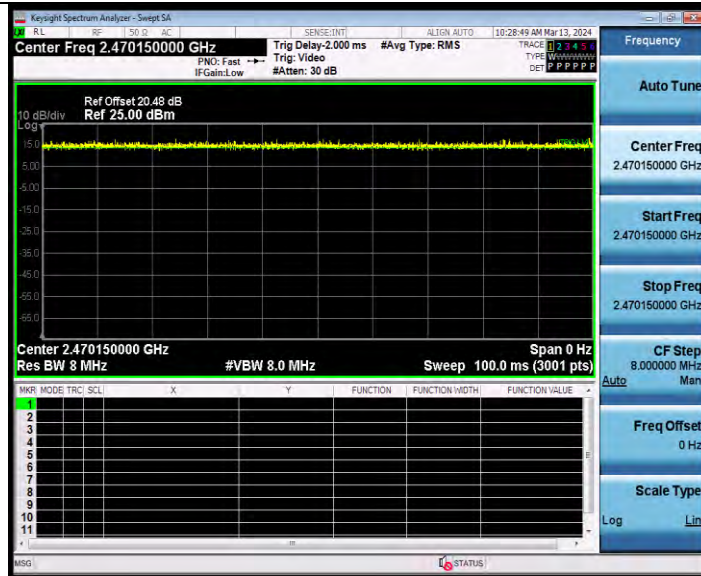

**BUREAU
VERITAS**

Test Report No.: W7L-231127W001RF02

11AX20SISO Ant1 2462 52Tone RU40

11AX20SISO Ant1 2462 106Tone RU54

BV 7Layers Communications Technology
(Shenzhen) Co., Ltd

Room B37, Warehouse A5, No.3 Chiwan 4th Road,
Zhaoshang Street, Nanshan District Shenzhen,
Guangdong, People's Republic of China