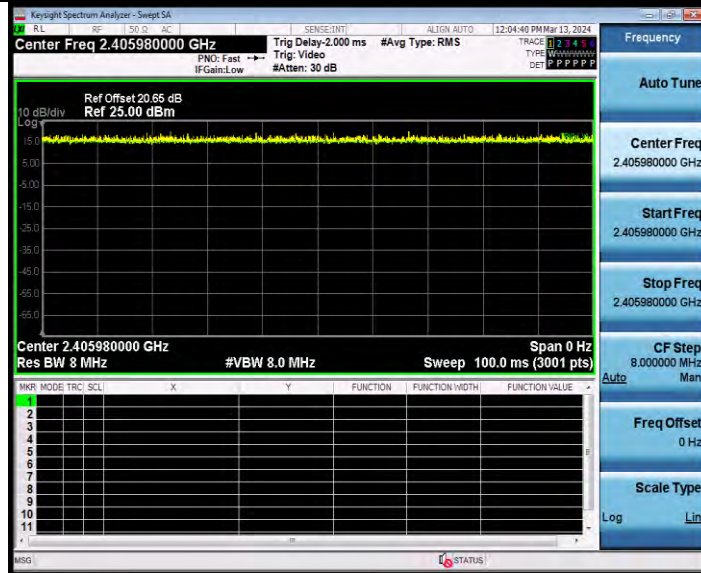

**BUREAU
VERITAS**

Test Report No.: W7L-231127W001RF02

11AX20SISO Ant2 2412 52Tone RU37

11AX20SISO Ant2 2412 106Tone RU53

BV 7Layers Communications Technology
(Shenzhen) Co., Ltd

Room B37, Warehouse A5, No.3 Chiwan 4th Road,
Zhaoshang Street, Nanshan District Shenzhen,
Guangdong, People's Republic of China