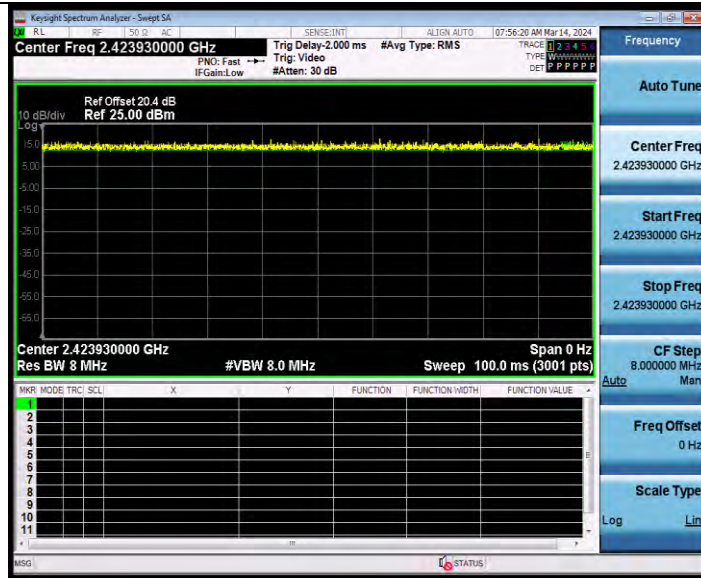

BUREAU VERITAS

Test Report No.: W7L-231127W001RF02

11AX40MIMO Ant2 2422 484Tone RU65