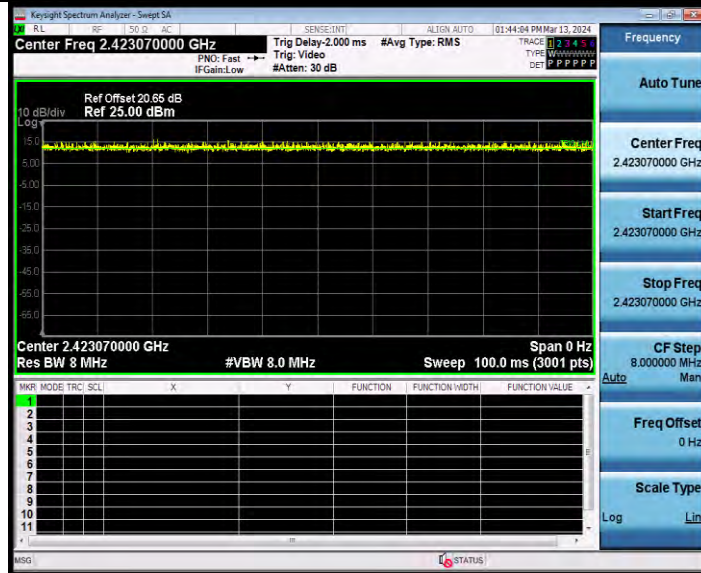

**BUREAU
VERITAS**

Test Report No.: W7L-231127W001RF02

11AX40SISO Ant2 2422 484Tone RU65

11AX40SISO Ant1 2437 484Tone RU65

BV 7Layers Communications Technology
(Shenzhen) Co., Ltd

Room B37, Warehouse A5, No.3 Chiwan 4th Road,
Zhaoshang Street, Nanshan District Shenzhen,
Guangdong, People's Republic of China