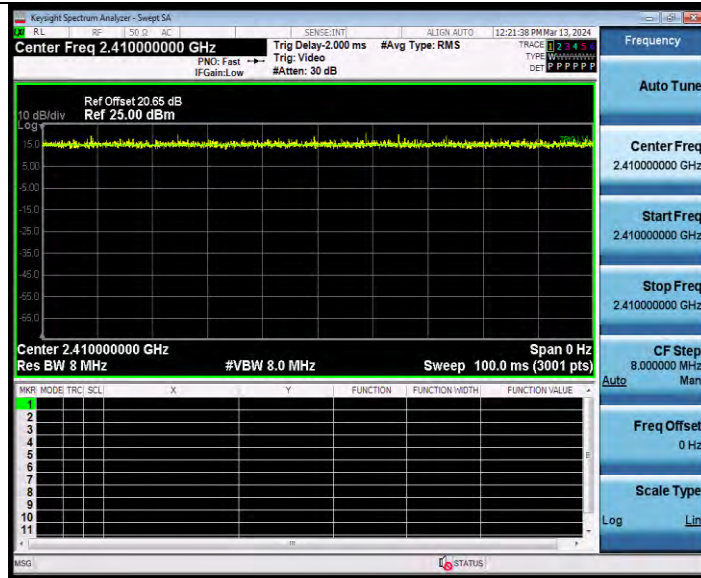

BUREAU VERITAS

Test Report No.: W7L-231127W001RF02

11AX20SISO Ant2 2412 242Tone RU61