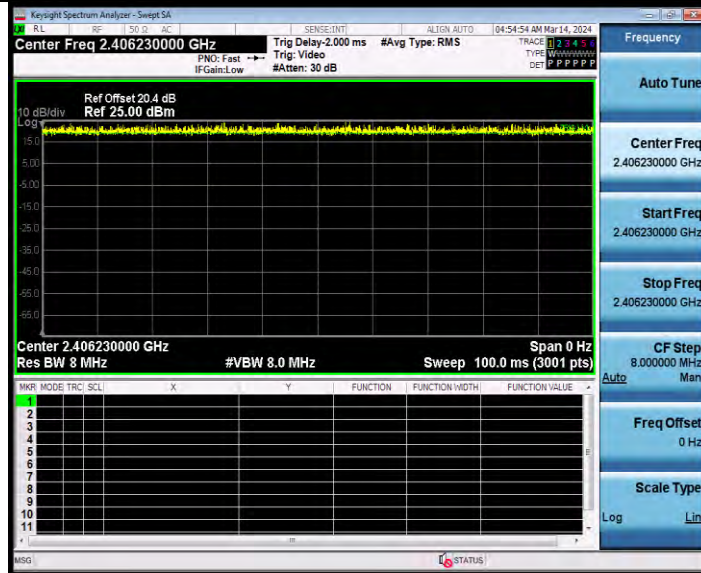

11AX20MIMO Ant1 2412 106Tone RU53

BV 7Layers Communications Technology (Shenzhen) Co., Ltd

Room B37, Warehouse A5, No.3 Chiwan 4th Road, Zhaoshang Street, Nanshan District Shenzhen, Guangdong, People's Republic of China

Tel: +86 755 8869 6566
Fax: +86 755 8869 6577
Email: customerservice.sw@bureauveritas.com