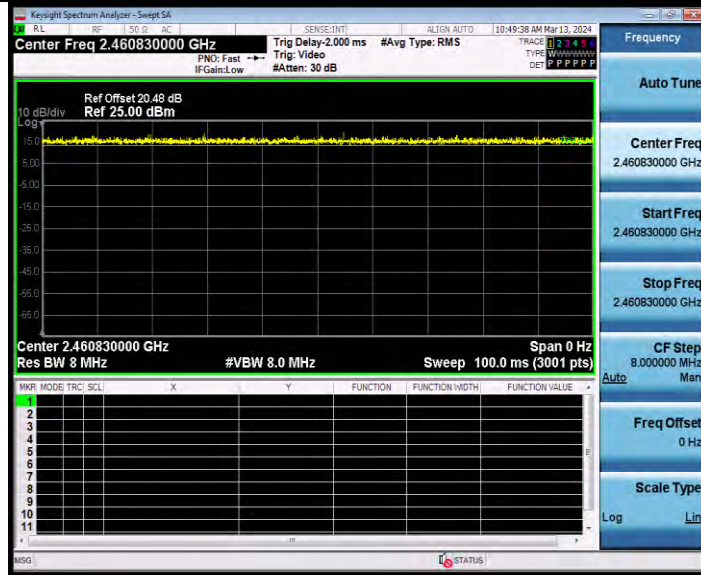

11AX20SISO Ant2 2462 26Tone RU8

BV 7Layers Communications Technology
(Shenzhen) Co., Ltd

Room B37, Warehouse A5, No.3 Chiwan 4th Road,
Zhaoshang Street, Nanshan District Shenzhen,
Guangdong, People's Republic of China

Tel: +86 755 8869 6566
Fax: +86 755 8869 6577
Email: customerservice.sw@bureauveritas.com