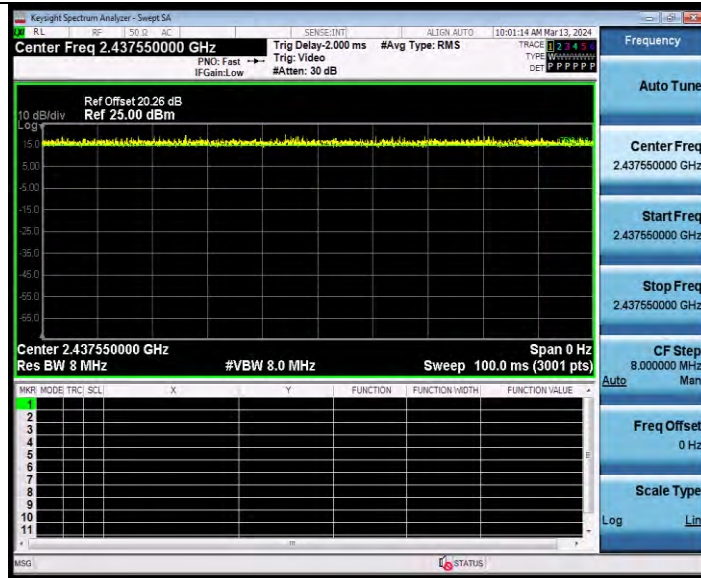

**BUREAU
VERITAS**

Test Report No.: W7L-231127W001RF02

11AX20SISO Ant1 2437 52Tone RU38

11AX20SISO Ant1 2437 106Tone RU53

BV 7Layers Communications Technology
(Shenzhen) Co., Ltd

Room B37, Warehouse A5, No.3 Chiwan 4th Road,
Zhaoshang Street, Nanshan District Shenzhen,
Guangdong, People's Republic of China