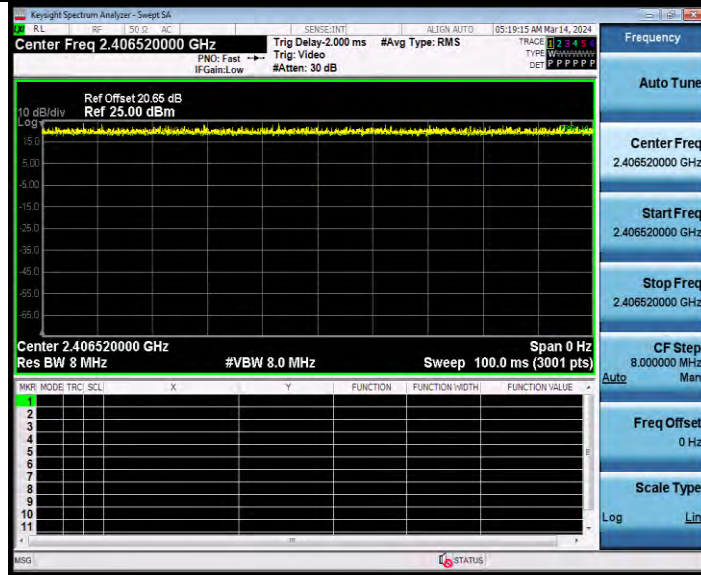

11AX20MIMO Ant2 2412 106Tone RU53

BV 7Layers Communications Technology
(Shenzhen) Co., Ltd

Room B37, Warehouse A5, No.3 Chiwan 4th Road,
Zhaoshang Street, Nanshan District Shenzhen,
Guangdong, People's Republic of China

Tel: +86 755 8869 6566
Fax: +86 755 8869 6577
Email: customerservice.sw@bureauveritas.com