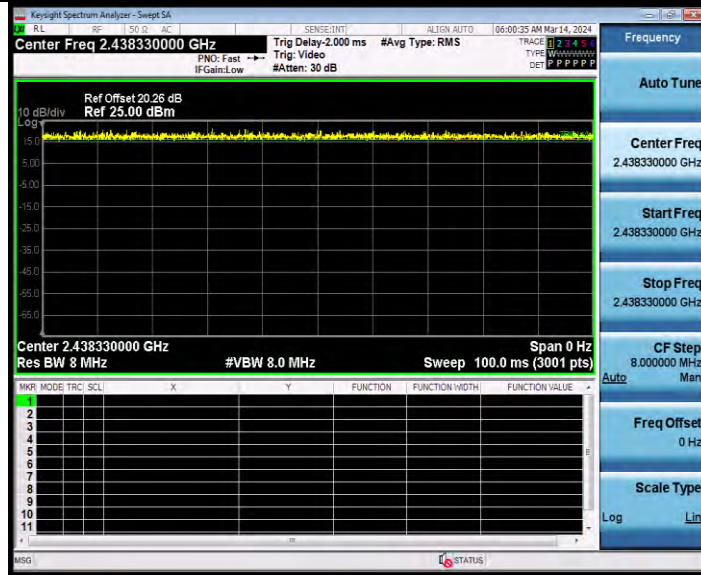

**BUREAU
VERITAS**

Test Report No.: W7L-231127W001RF02

11AX20MIMO Ant1 2437 242Tone RU61

11AX20MIMO Ant2 2437 26Tone RU4

BV 7Layers Communications Technology
(Shenzhen) Co., Ltd

Room B37, Warehouse A5, No.3 Chiwan 4th Road,
Zhaoshang Street, Nanshan District Shenzhen,
Guangdong, People's Republic of China