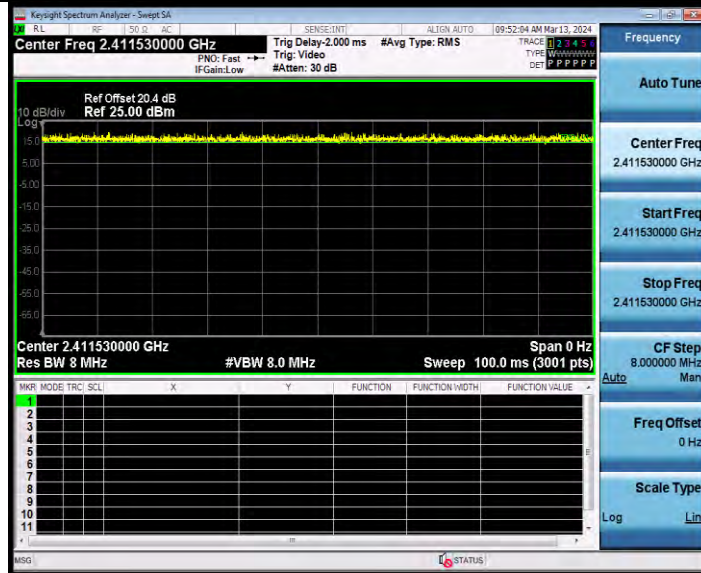

BUREAU VERITAS Test Report No.: W7L-231127W001RF02
TEST GRAPHS

11AX20SISO Ant1 2412 106Tone RU53

BUREAU VERITAS

Test Report No.: W7L-231127W001RF02

11AX20SISO Ant1 2412 242Tone RU61

11AX20SISO Ant2 2412 26Tone RU0