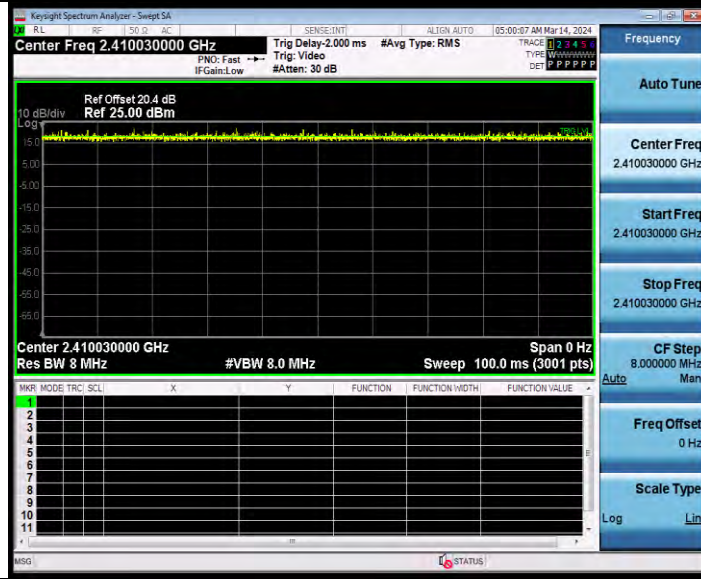

**BUREAU
VERITAS**

Test Report No.: W7L-231127W001RF02

11AX20MIMO Ant1 2412 242Tone RU61

11AX20MIMO Ant2 2412 26Tone RU0

BV 7Layers Communications Technology
(Shenzhen) Co., Ltd

Room B37, Warehouse A5, No.3 Chiwan 4th Road,
Zhaoshang Street, Nanshan District Shenzhen,
Guangdong, People's Republic of China