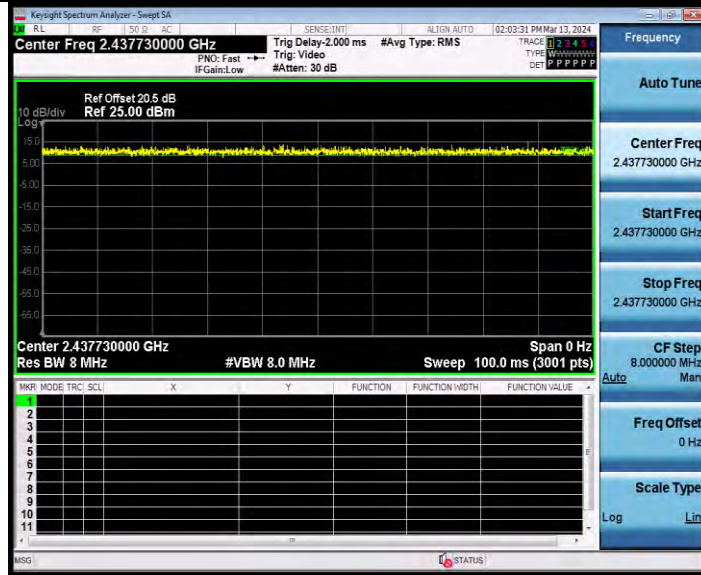

11AX40SISO Ant1 2452 484Tone RU65

BV 7Layers Communications Technology
(Shenzhen) Co., Ltd

Room B37, Warehouse A5, No.3 Chiwan 4th Road,
Zhaoshang Street, Nanshan District Shenzhen,
Guangdong, People's Republic of China

Tel: +86 755 8869 6566
Fax: +86 755 8869 6577
Email: customerservice.sw@bureauveritas.com