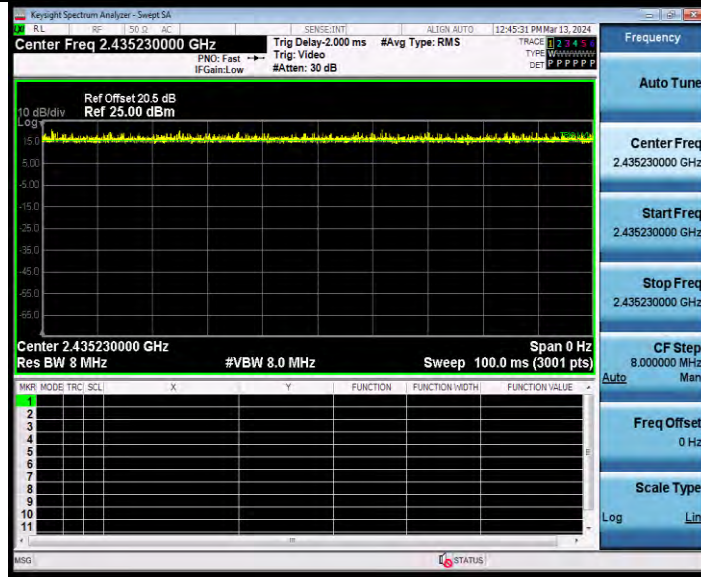

**BUREAU
VERITAS**

Test Report No.: W7L-231127W001RF02

11AX20SISO Ant2 2437 52Tone RU38

11AX20SISO Ant2 2437 106Tone RU53

BV 7Layers Communications Technology
(Shenzhen) Co., Ltd

Room B37, Warehouse A5, No.3 Chiwan 4th Road,
Zhaoshang Street, Nanshan District Shenzhen,
Guangdong, People's Republic of China