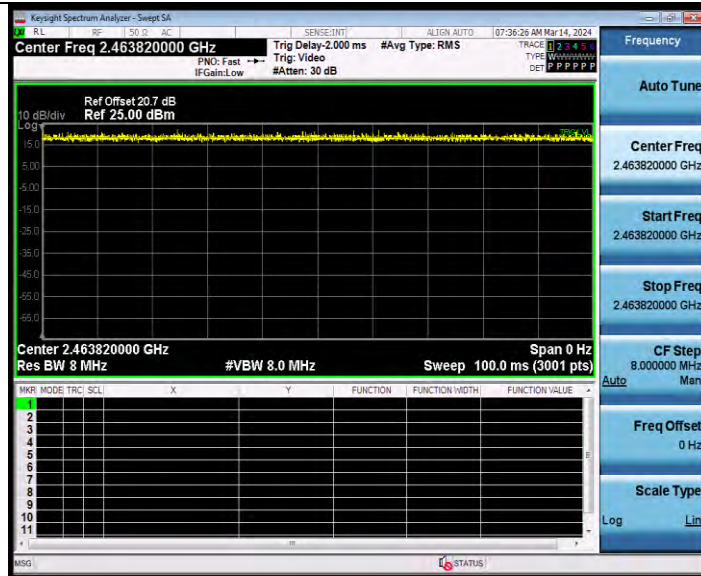

BUREAU VERITAS

Test Report No.: W7L-231127W001RF02

11AX20MIMO Ant2 2462 242Tone RU61

11AX40MIMO Ant1 2422 484Tone RU65

BV 7Layers Communications Technology (Shenzhen) Co., Ltd

Room B37, Warehouse A5, No.3 Chiwan 4th Road, Zhaoshang Street, Nanshan District Shenzhen, Guangdong, People's Republic of China