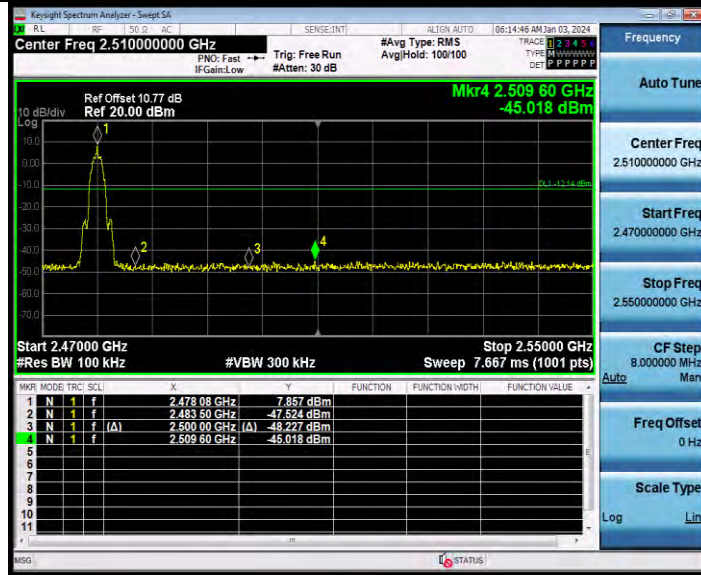

BUREAU VERITAS Test Report No.: W7L-231127W001RF02
TEST GRAPHS

BLE 1M Ant1 Low 2402

BLE 1M Ant1 High 2480

BLE 2M Ant1 Low 2404

BUREAU VERITAS

Test Report No.: W7L-231127W001RF02

BLE 2M Ant1 High 2478

BV 7Layers Communications Technology (Shenzhen) Co., Ltd