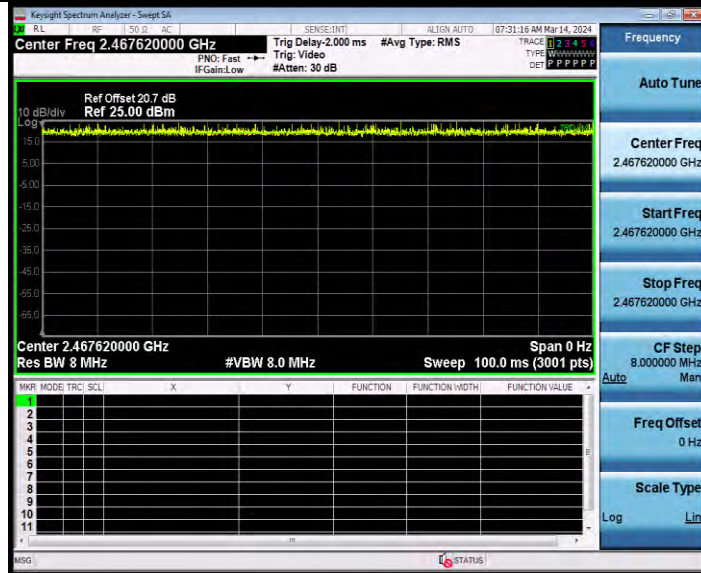

11AX20MIMO Ant2 2462 106Tone RU54

BV 7Layers Communications Technology (Shenzhen) Co., Ltd

Room B37, Warehouse A5, No.3 Chiwan 4th Road, Zhaoshang Street, Nanshan District Shenzhen, Guangdong, People's Republic of China

Tel: +86 755 8869 6566
Fax: +86 755 8869 6577
Email: customerservice.sw@bureauveritas.com