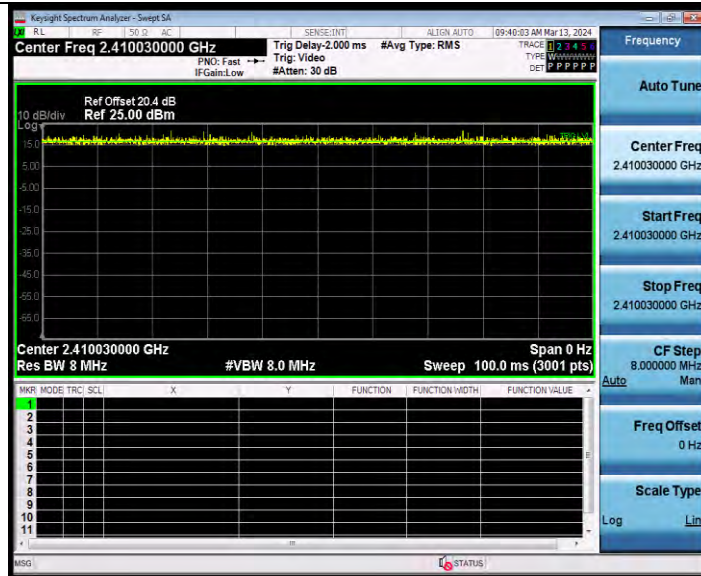

BUREAU VERITAS Test Report No.: W7L-231127W001RF02
TEST GRAPHS

11AX20SISO Ant1 2412 106Tone RU53

BUREAU VERITAS

Test Report No.: W7L-231127W001RF02

11AX20SISO Ant1 2412 242Tone RU61

11AX20SISO Ant2 2412 26Tone RU0