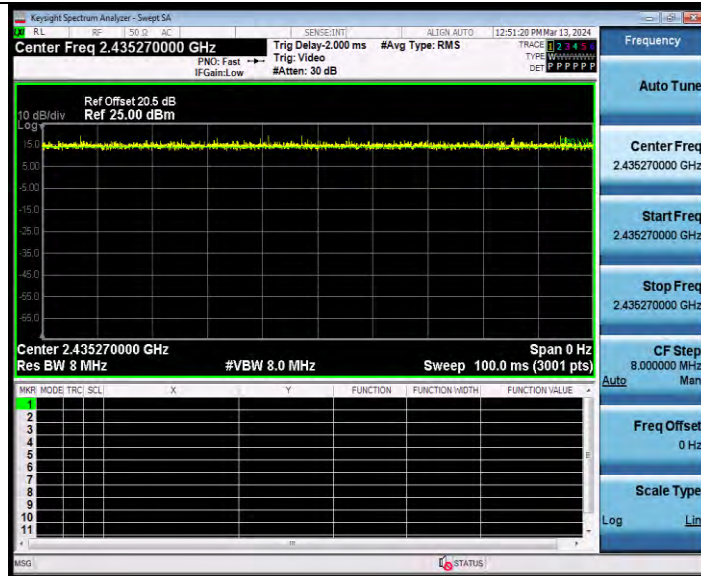

BUREAU VERITAS

Test Report No.: W7L-231127W001RF02

11AX20SISO Ant2 2437 242Tone RU61