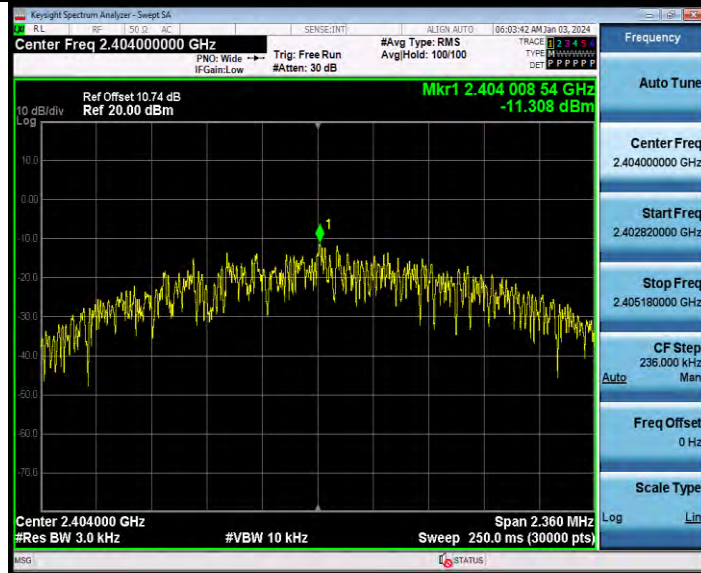

BLE 2M Ant1 2404

BV 7Layers Communications Technology
(Shenzhen) Co., Ltd

Room B37, Warehouse A5, No.3 Chiwan 4th Road,
Zhaoshang Street, Nanshan District Shenzhen,
Guangdong, People's Republic of China

Tel: +86 755 8869 6566
Fax: +86 755 8869 6577
Email: customerservice.sw@bureauveritas.com