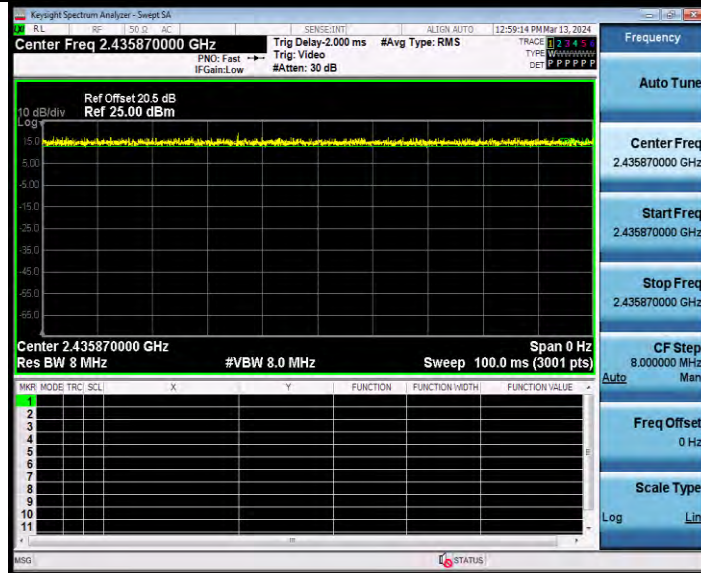

11AX20SISO Ant1 2462 26Tone RU8

BV 7Layers Communications Technology (Shenzhen) Co., Ltd

Room B37, Warehouse A5, No.3 Chiwan 4th Road, Zhaoshang Street, Nanshan District Shenzhen, Guangdong, People's Republic of China

Tel: +86 755 8869 6566
Fax: +86 755 8869 6577
Email: customerservice.sw@bureauveritas.com