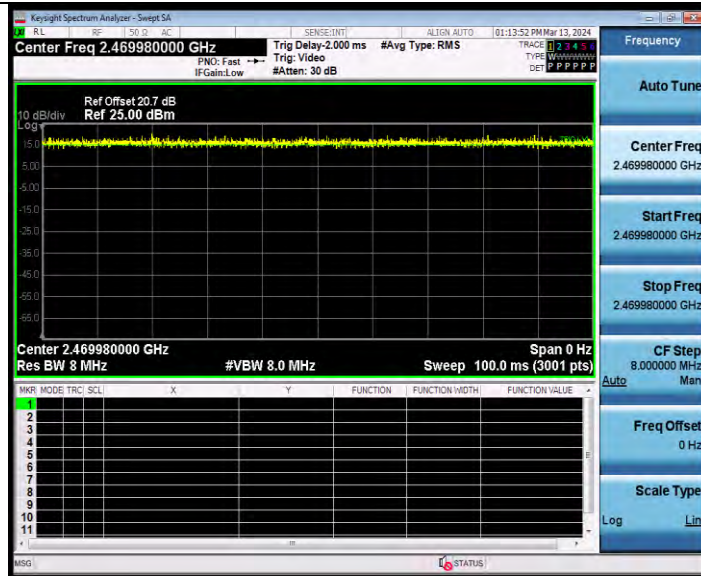

BUREAU VERITAS

Test Report No.: W7L-231127W001RF02

11AX20SISO Ant2 2462 52Tone RU40

11AX20SISO Ant2 2462 106Tone RU54

BV 7Layers Communications Technology (Shenzhen) Co., Ltd

Room B37, Warehouse A5, No.3 Chiwan 4th Road, Zhaoshang Street, Nanshan District Shenzhen, Guangdong, People's Republic of China