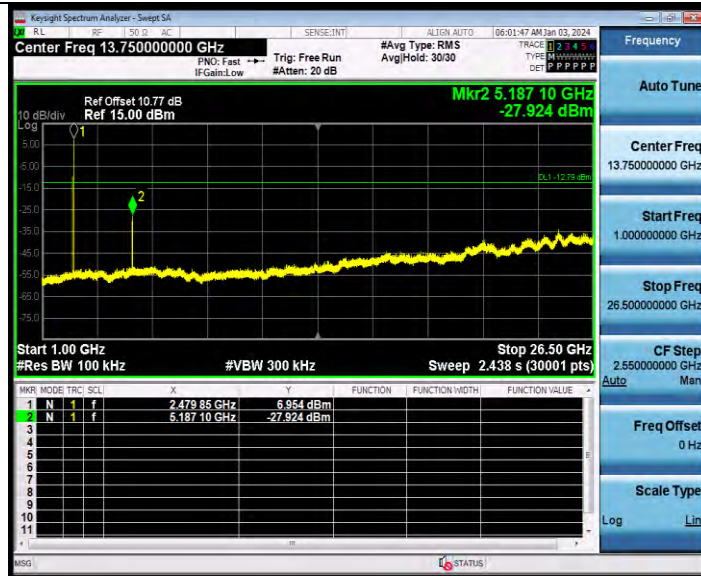

BUREAU VERITAS

Test Report No.: W7L-231127W001RF02

BLE 2M Ant1 2404 0~Reference