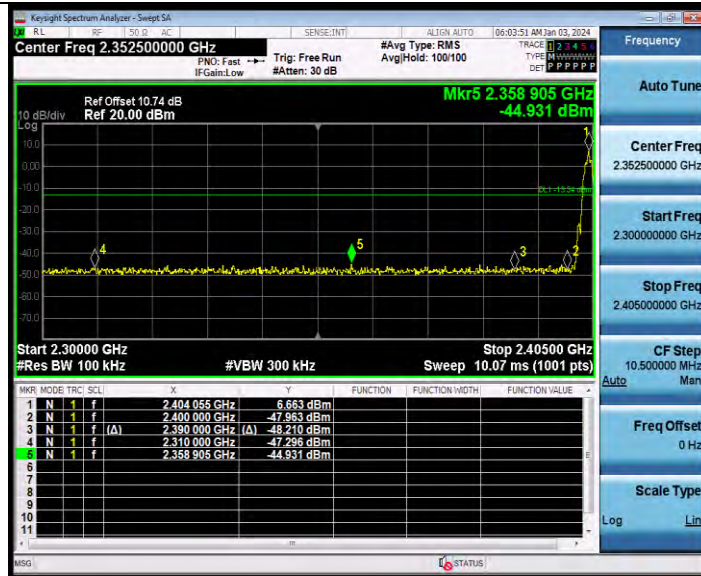

BUREAU VERITAS Test Report No.: W7L-231127W001RF02
TEST GRAPHS

BLE 1M Ant1 Low 2402

BLE 1M Ant1 High 2480

BLE 2M Ant1 Low 2404

BUREAU VERITAS

Test Report No.: W7L-231127W001RF02

BLE 2M Ant1 High 2478

BV 7Layers Communications Technology (Shenzhen) Co., Ltd