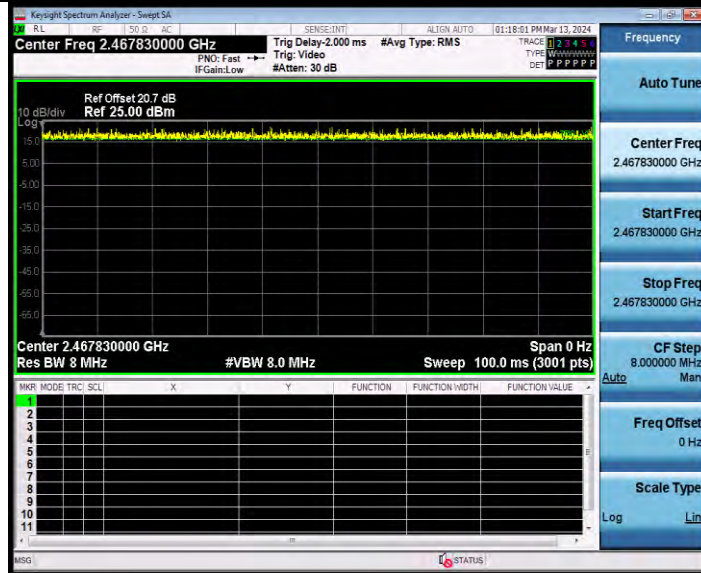

BUREAU VERITAS

Test Report No.: W7L-231127W001RF02

11AX20SISO Ant2 2462 52Tone RU40

11AX20SISO Ant2 2462 106Tone RU54

BV 7Layers Communications Technology (Shenzhen) Co., Ltd

Room B37, Warehouse A5, No.3 Chiwan 4th Road, Zhaoshang Street, Nanshan District Shenzhen, Guangdong, People's Republic of China