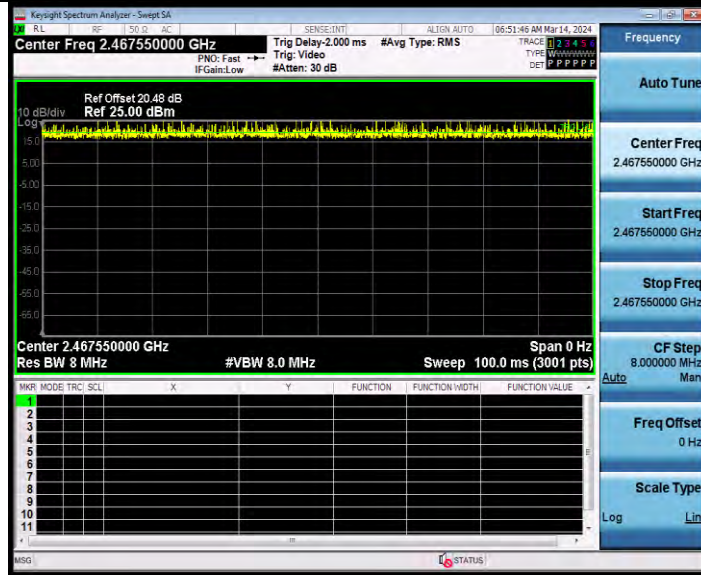

11AX20MIMO Ant1 2462 106Tone RU54

BV 7Layers Communications Technology (Shenzhen) Co., Ltd

Room B37, Warehouse A5, No.3 Chiwan 4th Road, Zhaoshang Street, Nanshan District Shenzhen, Guangdong, People's Republic of China

Tel: +86 755 8869 6566
Fax: +86 755 8869 6577
Email: customerservice.sw@bureauveritas.com