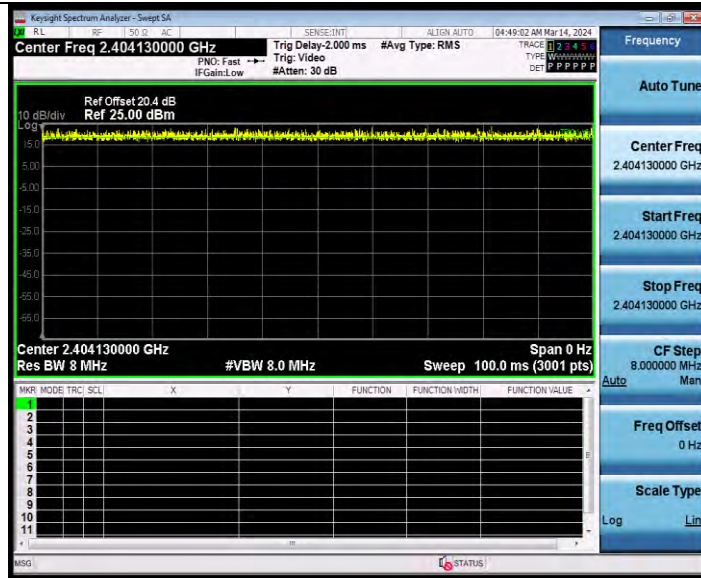

BUREAU VERITAS

Test Report No.: W7L-231127W001RF02

11AX20MIMO Ant1 2412 52Tone RU37