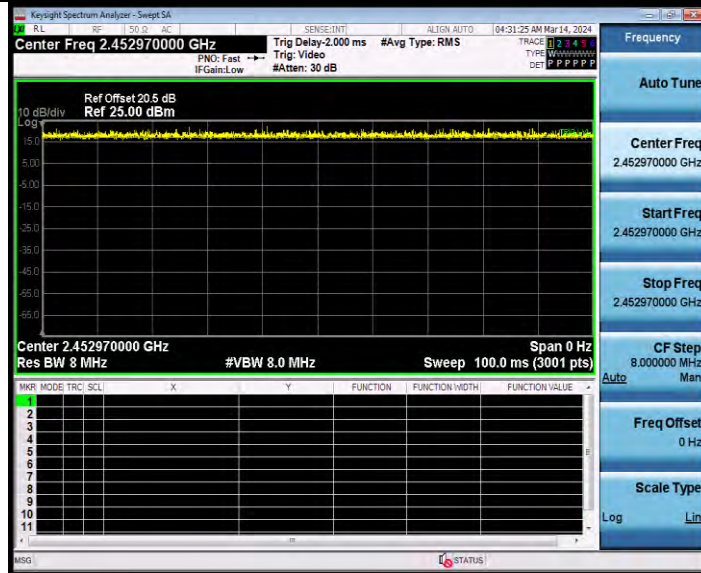

BUREAU VERITAS

Test Report No.: W7L-231127W001RF02

11AX40SISO Ant2 2452 484Tone RU65

11AX20MIMO Ant1 2412 26Tone RU0

BV 7Layers Communications Technology (Shenzhen) Co., Ltd

Room B37, Warehouse A5, No.3 Chiwan 4th Road, Zhaoshang Street, Nanshan District Shenzhen, Guangdong, People's Republic of China