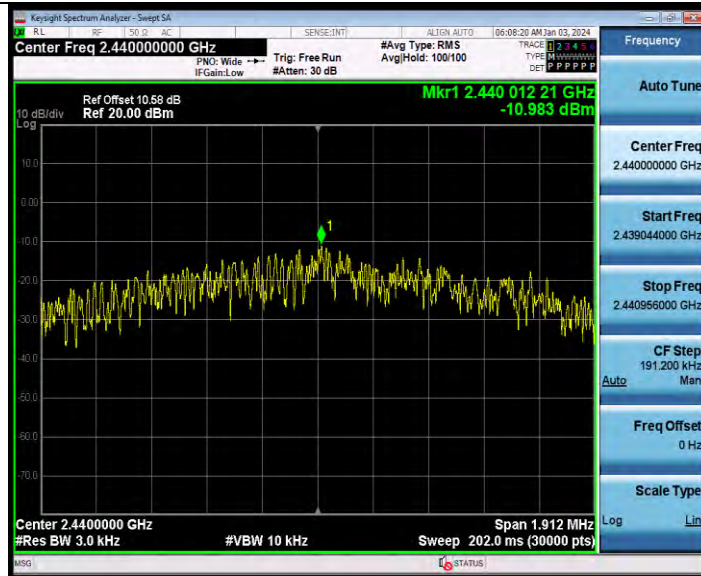

BLE 2M Ant1 2440

**BUREAU
VERITAS**

Test Report No.: W7L-231127W001RF02

BLE 2M Ant1 2478