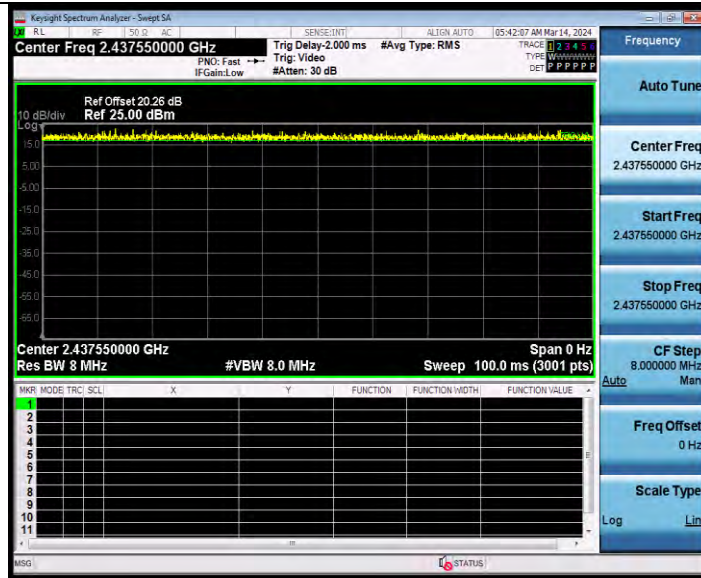

**BUREAU
VERITAS**

Test Report No.: W7L-231127W001RF02

11AX20MIMO Ant1 2437 52Tone RU38