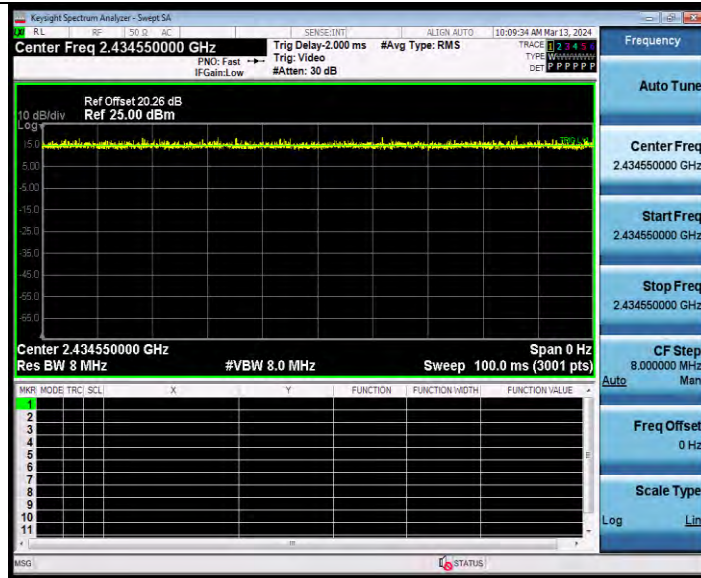

BUREAU VERITAS

Test Report No.: W7L-231127W001RF02

11AX20SISO Ant1 2437 242Tone RU61