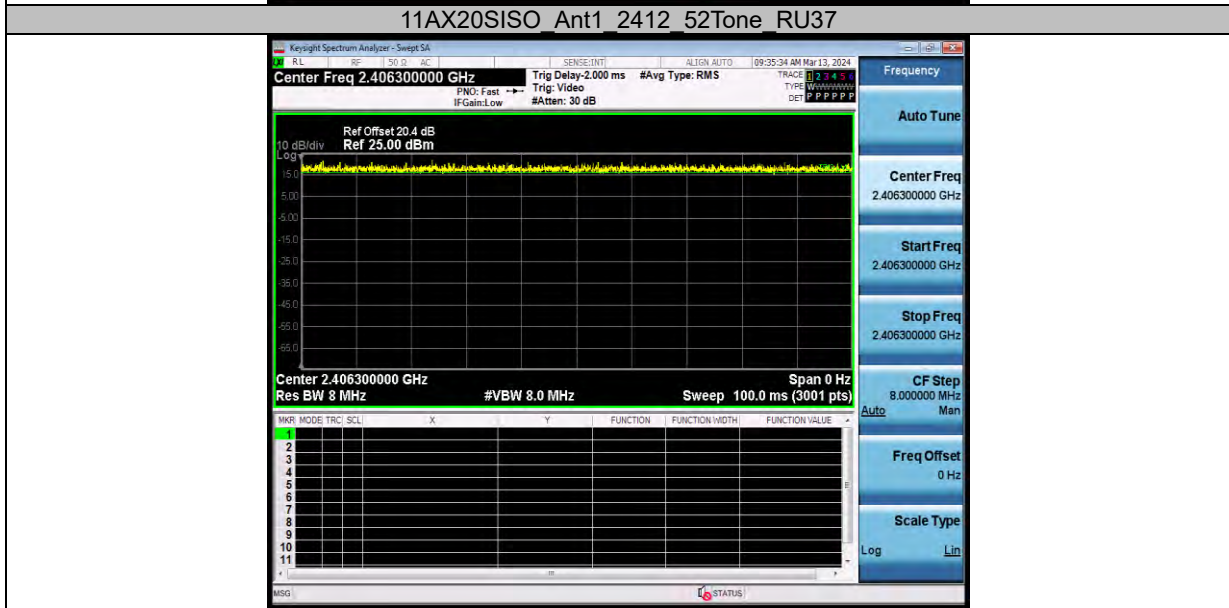

BUREAU VERITAS Test Report No.: W7L-231127W001RF02
TEST GRAPHS

11AX20SISO Ant1 2412 106Tone RU53