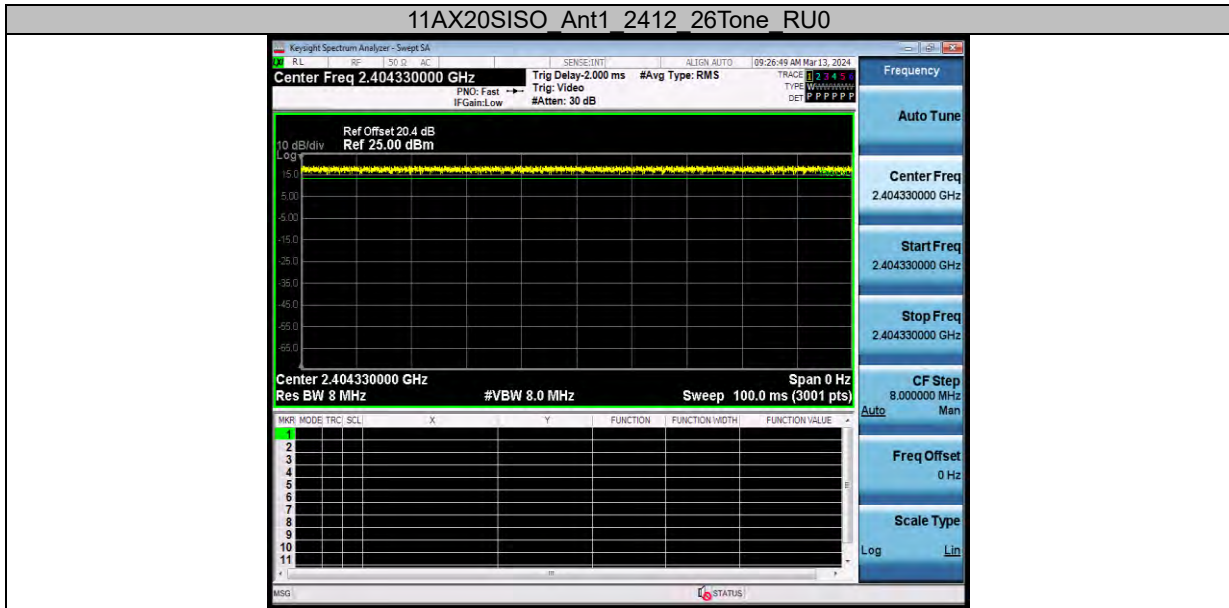

BUREAU VERITAS Test Report No.: W7L-231127W001RF02
TEST GRAPHS

11AX20SISO Ant1 2412 106Tone RU53