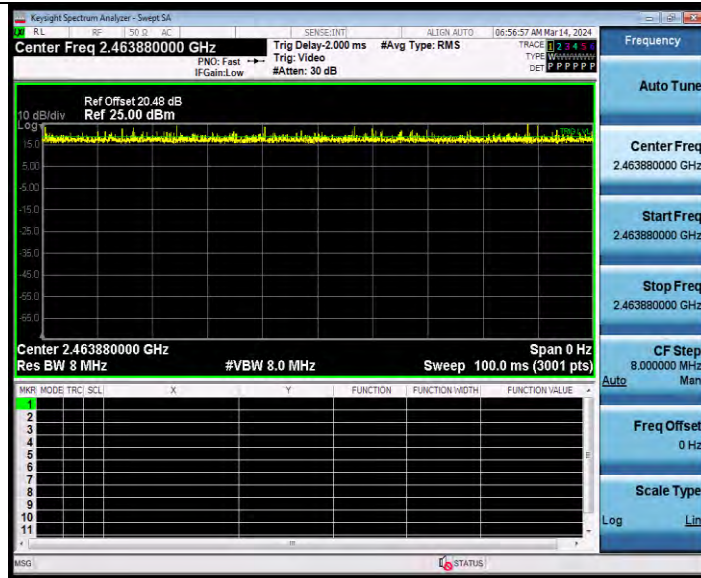

**BUREAU
VERITAS**

Test Report No.: W7L-231127W001RF02

11AX20MIMO Ant1 2462 242Tone RU61

11AX20MIMO Ant2 2462 26Tone RU8

BV 7Layers Communications Technology
(Shenzhen) Co., Ltd

Room B37, Warehouse A5, No.3 Chiwan 4th Road,
Zhaoshang Street, Nanshan District Shenzhen,
Guangdong, People's Republic of China