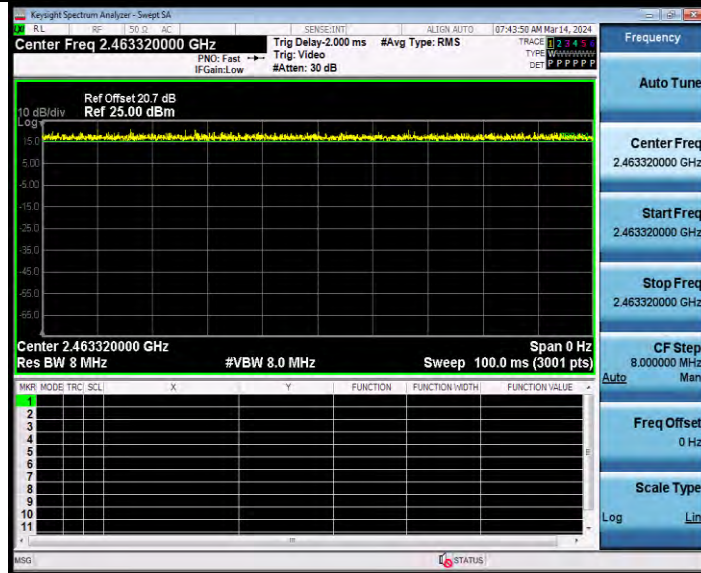

BUREAU VERITAS

Test Report No.: W7L-231127W001RF02

11AX20MIMO Ant2 2462 242Tone RU61

11AX40MIMO Ant1 2422 484Tone RU65

BV 7Layers Communications Technology (Shenzhen) Co., Ltd

Room B37, Warehouse A5, No.3 Chiwan 4th Road, Zhaoshang Street, Nanshan District Shenzhen, Guangdong, People's Republic of China