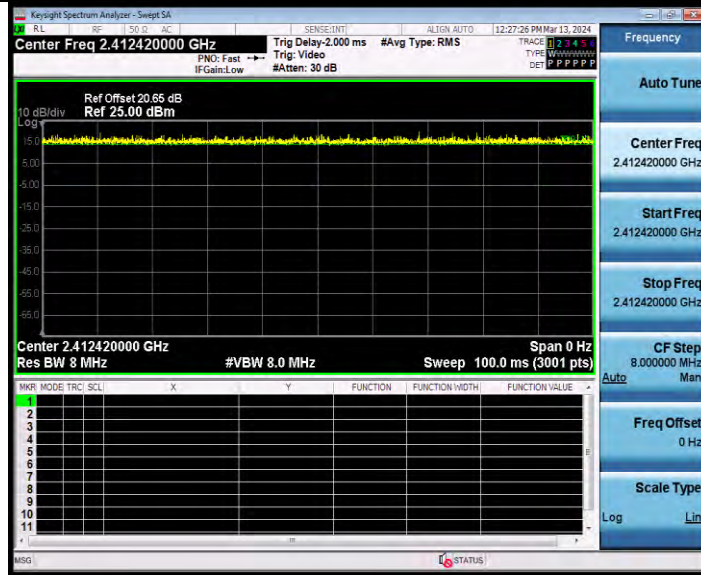

11AX20SISO Ant1 2437 26Tone RU4

BV 7Layers Communications Technology (Shenzhen) Co., Ltd

Room B37, Warehouse A5, No.3 Chiwan 4th Road, Zhaoshang Street, Nanshan District Shenzhen, Guangdong, People's Republic of China

Tel: +86 755 8869 6566
Fax: +86 755 8869 6577
Email: customerservice.sw@bureauveritas.com