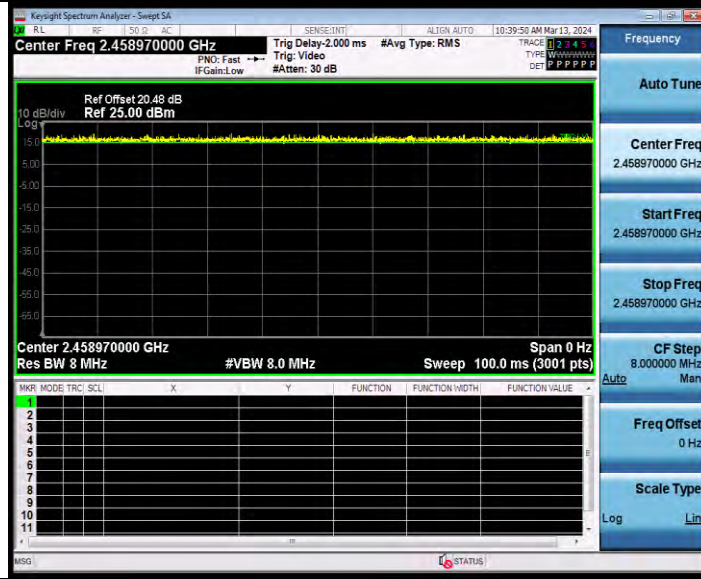

**BUREAU
VERITAS**

Test Report No.: W7L-231127W001RF02

11AX20SISO Ant1 2462 242Tone RU61