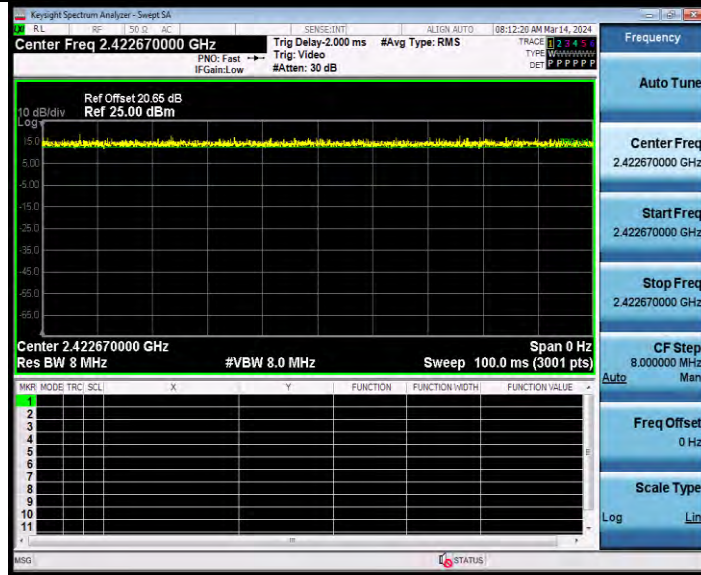

11AX40MIMO Ant1 2437 484Tone RU65

BV 7Layers Communications Technology (Shenzhen) Co., Ltd

Room B37, Warehouse A5, No.3 Chiwan 4th Road, Zhaoshang Street, Nanshan District Shenzhen, Guangdong, People's Republic of China

Tel: +86 755 8869 6566 Fax: +86 755 8869 6577 Email: customerservice.sw@bureauveritas.com