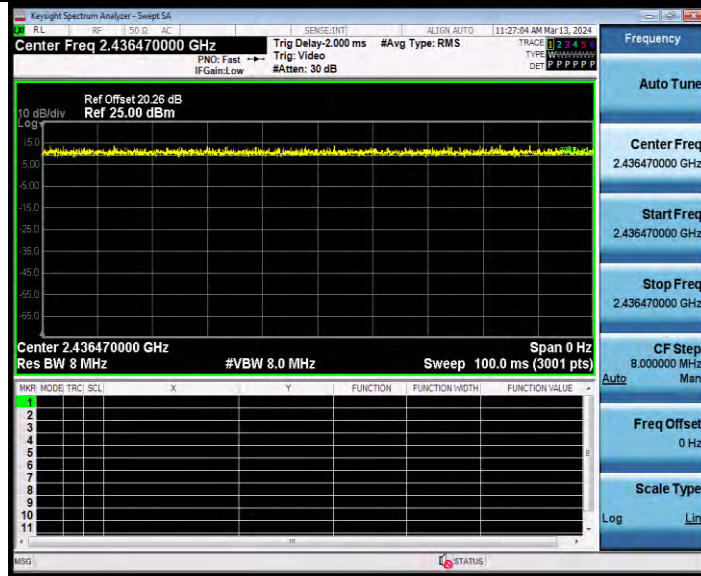

**BUREAU
VERITAS**

Test Report No.: W7L-231127W001RF02

11AX40SISO Ant2 2437 484Tone RU65