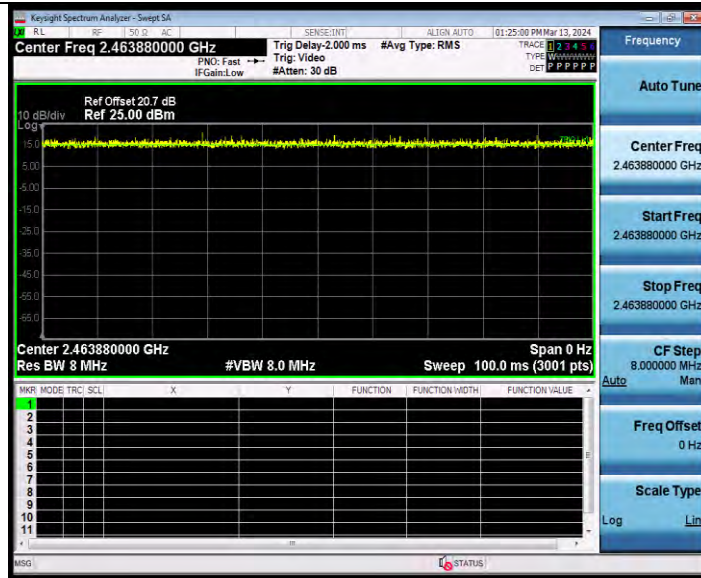

**BUREAU
VERITAS**

Test Report No.: W7L-231127W001RF02

11AX20SISO Ant2 2462 242Tone RU61