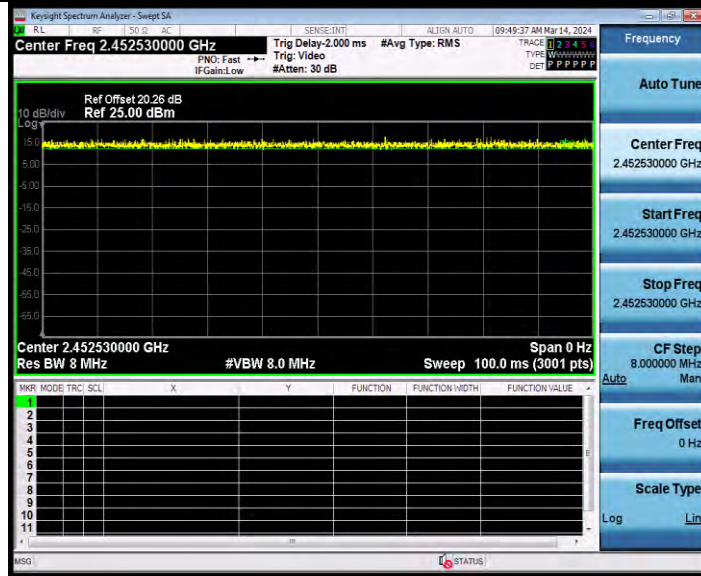

BUREAU VERITAS

Test Report No.: W7L-231127W001RF02