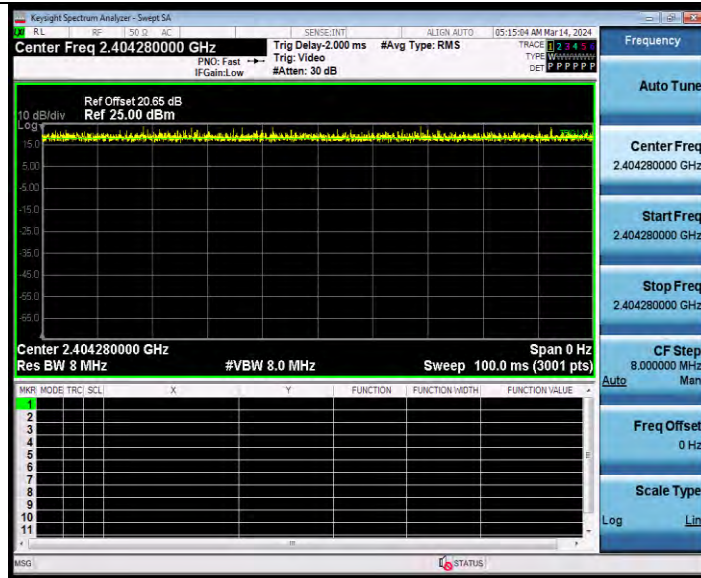

**BUREAU
VERITAS**

Test Report No.: W7L-231127W001RF02

11AX20MIMO Ant2 2412 52Tone RU37