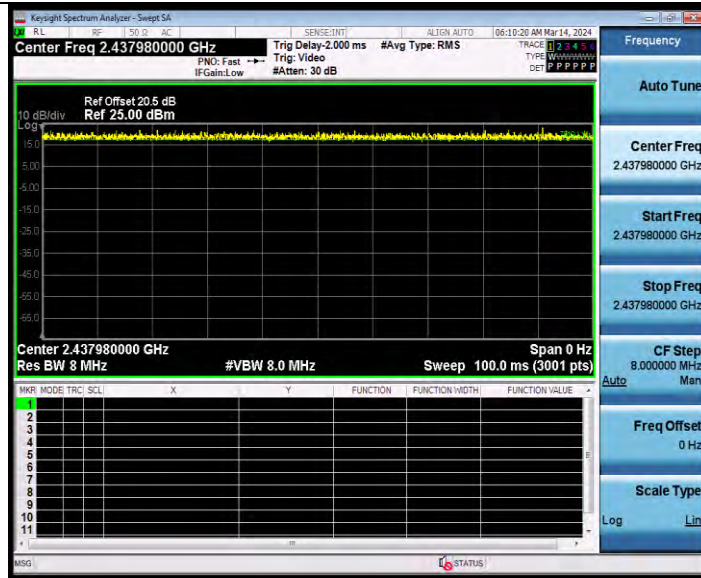

BUREAU VERITAS

Test Report No.: W7L-231127W001RF02

11AX20MIMO Ant2 2437 52Tone RU38