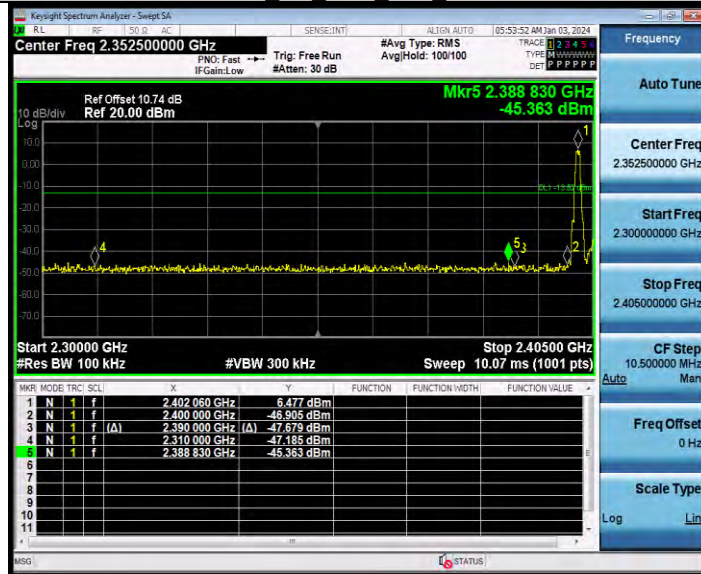

BUREAU VERITAS Test Report No.: W7L-231127W001RF02
TEST GRAPHS

BLE 1M Ant1 Low 2402