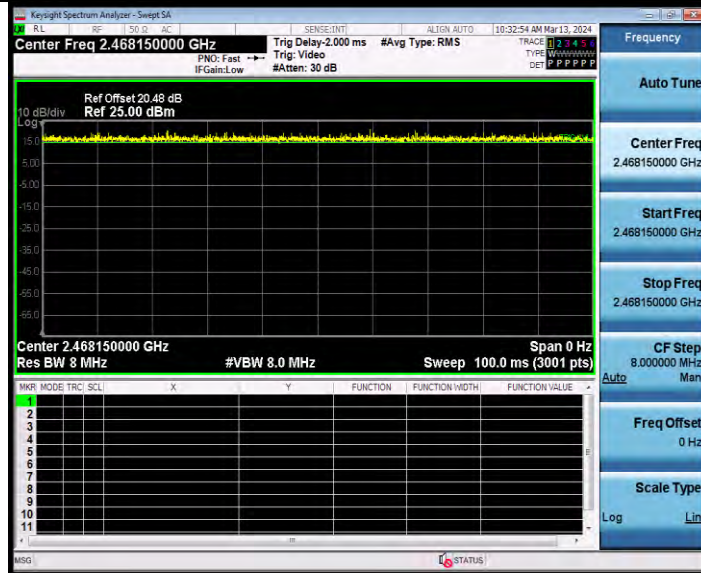

**BUREAU
VERITAS**

Test Report No.: W7L-231127W001RF02

11AX20SISO Ant1 2462 52Tone RU40

11AX20SISO Ant1 2462 106Tone RU54

BV 7Layers Communications Technology
(Shenzhen) Co., Ltd

Room B37, Warehouse A5, No.3 Chiwan 4th Road,
Zhaoshang Street, Nanshan District Shenzhen,
Guangdong, People's Republic of China