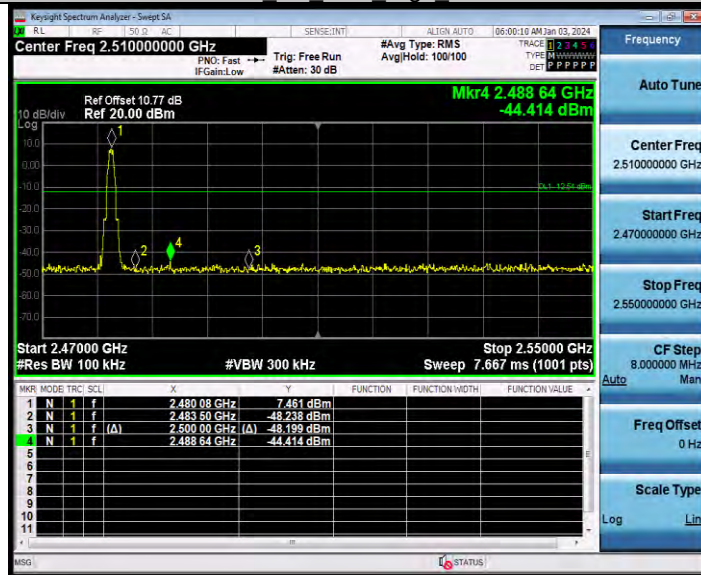

BLE 1M Ant1 High 2480