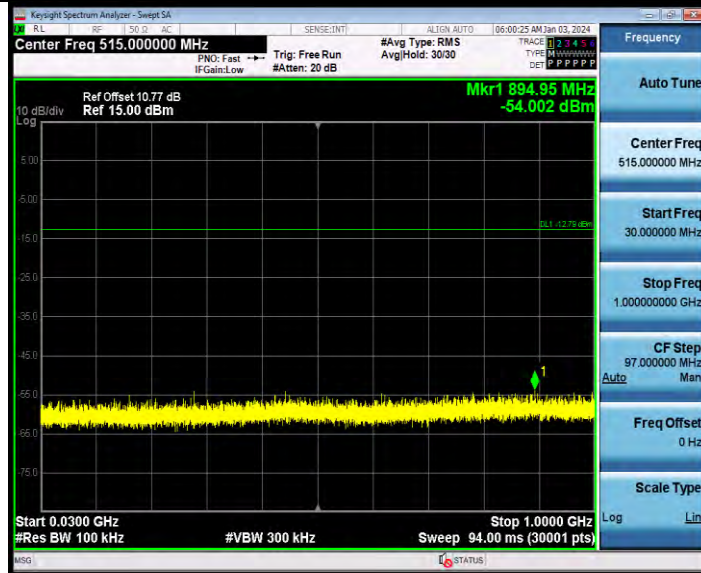

BLE 1M Ant1 2480 1000~26500

BV 7Layers Communications Technology (Shenzhen) Co., Ltd

Room B37, Warehouse A5, No.3 Chiwan 4th Road, Zhaoshang Street, Nanshan District Shenzhen, Guangdong, People's Republic of China

Tel: +86 755 8869 6566
Fax: +86 755 8869 6577
Email: customerservice.sw@bureauveritas.com