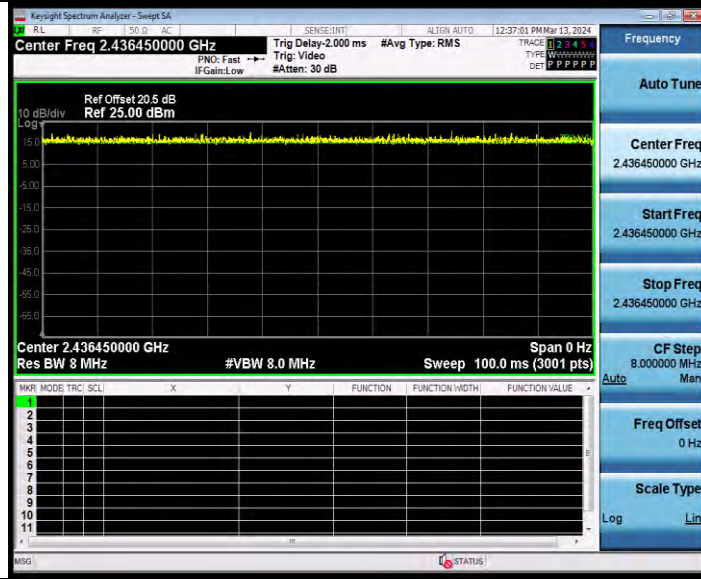

**BUREAU
VERITAS**

Test Report No.: W7L-231127W001RF02

11AX20SISO Ant2 2437 52Tone RU38

11AX20SISO Ant2 2437 106Tone RU53

BV 7Layers Communications Technology
(Shenzhen) Co., Ltd

Room B37, Warehouse A5, No.3 Chiwan 4th Road,
Zhaoshang Street, Nanshan District Shenzhen,
Guangdong, People's Republic of China