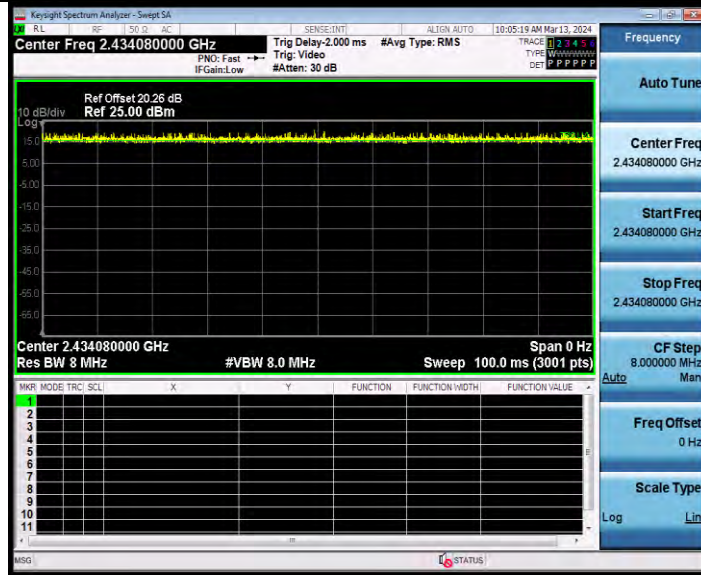

**BUREAU
VERITAS**

Test Report No.: W7L-231127W001RF02

11AX20SISO Ant1 2437 52Tone RU38

11AX20SISO Ant1 2437 106Tone RU53

BV 7Layers Communications Technology
(Shenzhen) Co., Ltd

Room B37, Warehouse A5, No.3 Chiwan 4th Road,
Zhaoshang Street, Nanshan District Shenzhen,
Guangdong, People's Republic of China