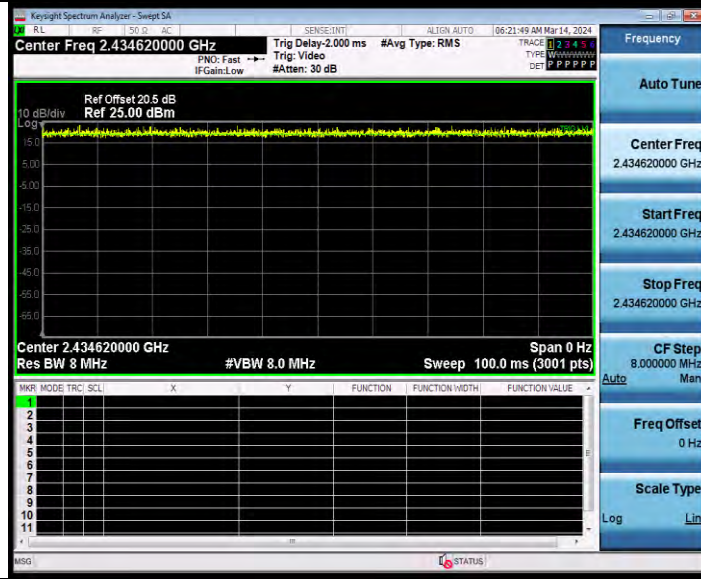

**BUREAU
VERITAS**

Test Report No.: W7L-231127W001RF02

11AX20MIMO Ant2 2437 242Tone RU61

11AX20MIMO Ant1 2462 26Tone RU8

BV 7Layers Communications Technology
(Shenzhen) Co., Ltd

Room B37, Warehouse A5, No.3 Chiwan 4th Road,
Zhaoshang Street, Nanshan District Shenzhen,
Guangdong, People's Republic of China