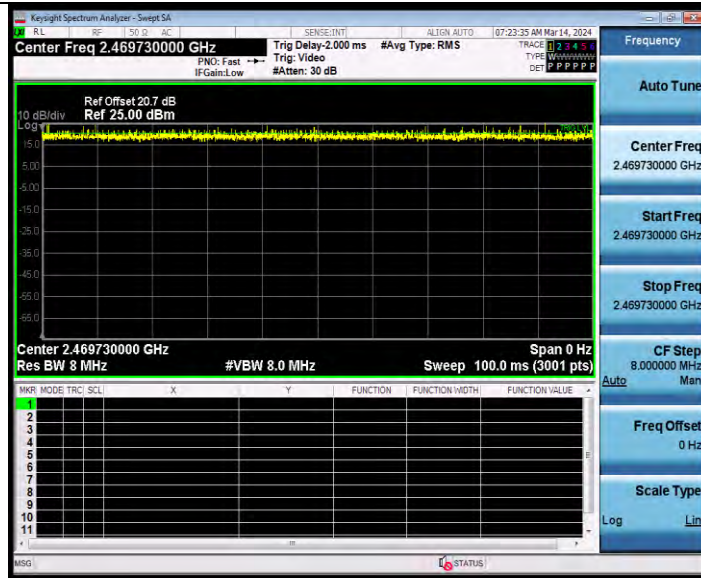

BUREAU VERITAS

Test Report No.: W7L-231127W001RF02

11AX20MIMO Ant2 2462 52Tone RU40