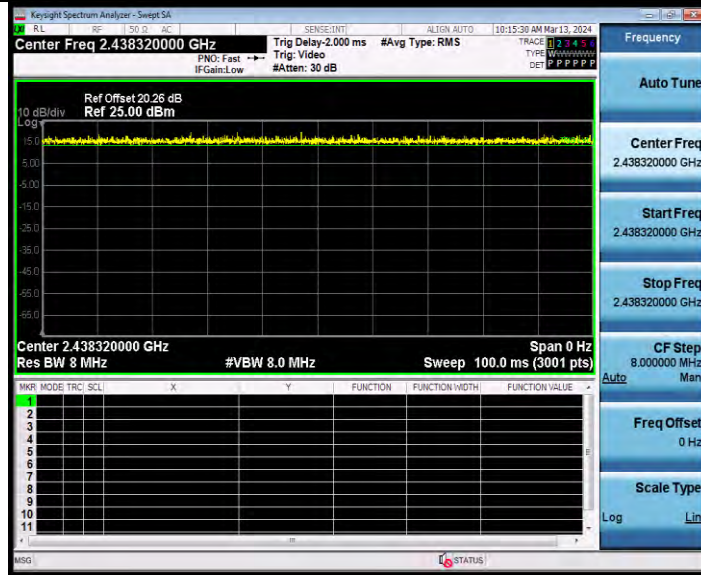

11AX20SISO Ant2 2437 26Tone RU4

BV 7Layers Communications Technology (Shenzhen) Co., Ltd

Room B37, Warehouse A5, No.3 Chiwan 4th Road, Zhaoshang Street, Nanshan District Shenzhen, Guangdong, People's Republic of China

Tel: +86 755 8869 6566
Fax: +86 755 8869 6577
Email: customerservice.sw@bureauveritas.com