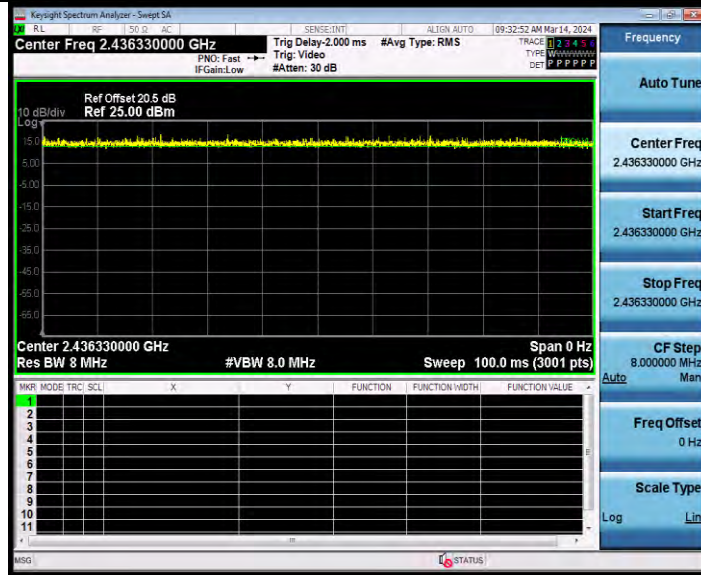

BUREAU VERITAS

Test Report No.: W7L-231127W001RF02

11AX40MIMO Ant2 2437 484Tone RU65

11AX40MIMO Ant1 2452 484Tone RU65

BV 7Layers Communications Technology (Shenzhen) Co., Ltd

Room B37, Warehouse A5, No.3 Chiwan 4th Road, Zhaoshang Street, Nanshan District Shenzhen, Guangdong, People's Republic of China