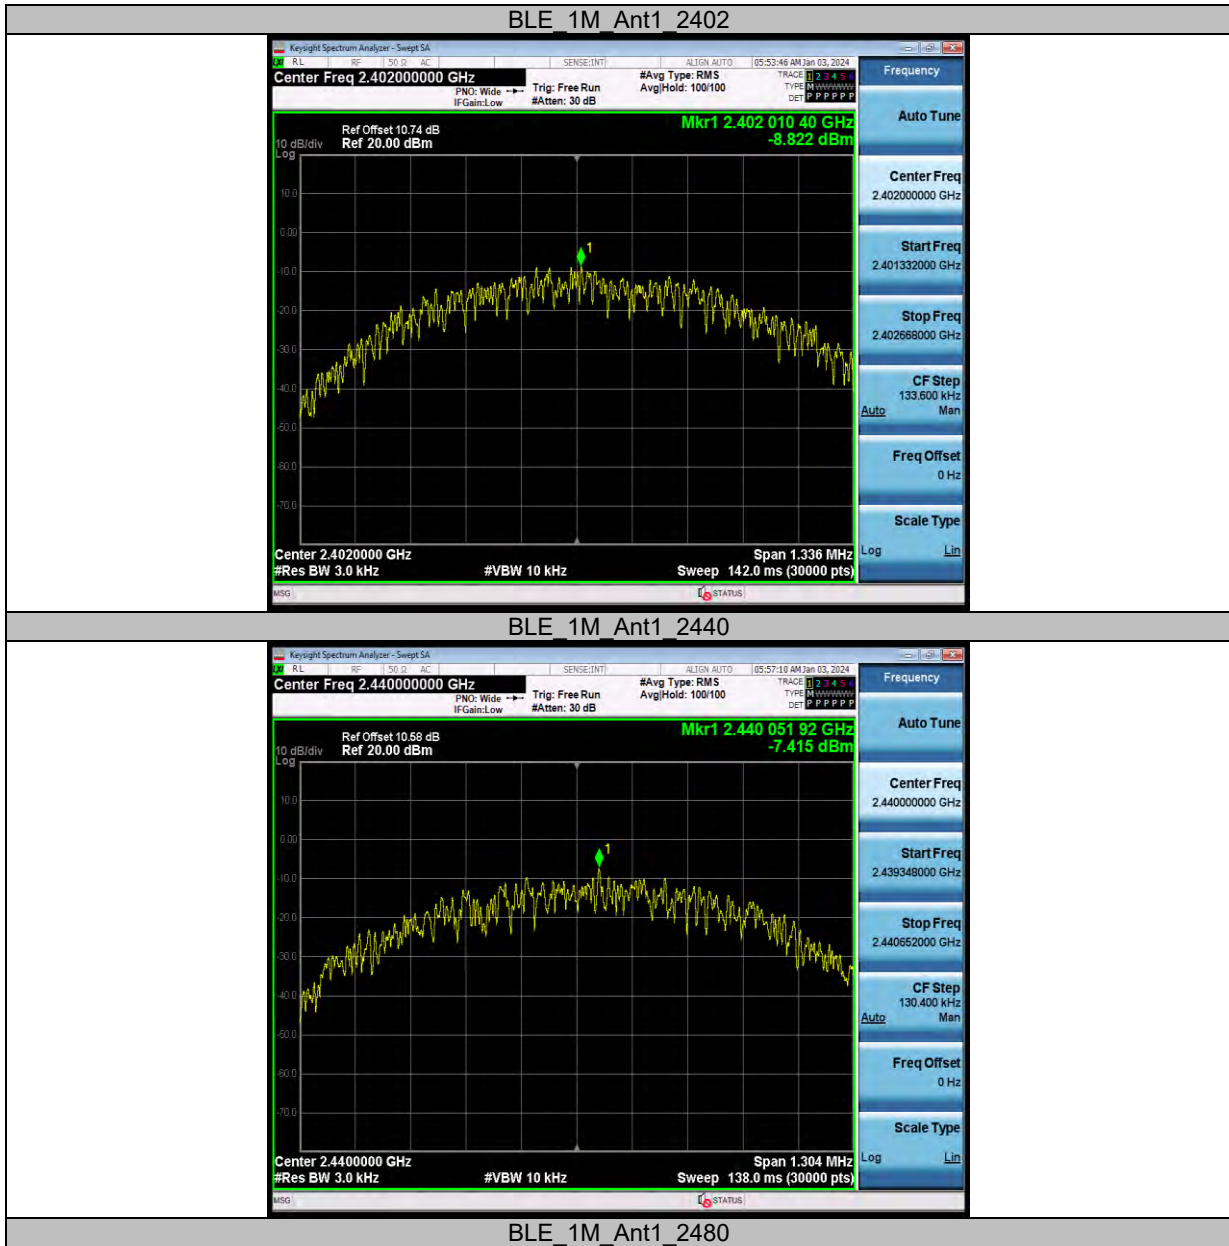

MAXIMUM CONDUCTED OUTPUT POWER

TEST RESULT

TestMode	Antenna	Channel	Average power [dBm]	Peak power [dBm]	Peak power [mw]	Conducted Limit [dBm]	EIRP [dBm]	EIRP [mw]	EIRP Limit [dBm]	Verdict	Power Setting
BLE_1M	Ant1	2402	5.55	5.65	3.67	≤30	8.15	6.53	≤36	PASS	Default
		2440	5.35	5.45	3.51	≤30	7.95	6.24	≤36	PASS	Default
		2480	5.37	5.48	3.53	≤30	7.98	6.28	≤36	PASS	Default
BLE_2M	Ant1	2404	5.17	5.43	3.49	≤30	7.93	6.21	≤36	PASS	Default
		2440	5.34	5.42	3.48	≤30	7.92	6.19	≤36	PASS	Default
		2478	5.6	5.64	3.66	≤30	8.14	6.52	≤36	PASS	Default

Note:EIRP=Peak Power+Gain

MAXIMUM POWER SPECTRAL DENSITY

TEST RESULT

TestMode	Antenna	Frequency[MHz]	Result[dBm/3kHz]	Limit[dBm/3kHz]	Verdict
BLE_1M	Ant1	2402	-8.82	≤8.00	PASS
		2440	-7.42	≤8.00	PASS
		2480	-8.17	≤8.00	PASS
BLE_2M	Ant1	2404	-11.31	≤8.00	PASS
		2440	-10.98	≤8.00	PASS
		2478	-10.37	≤8.00	PASS

BUREAU VERITAS Test Report No.: W7L-231127W001RF02
TEST GRAPHS