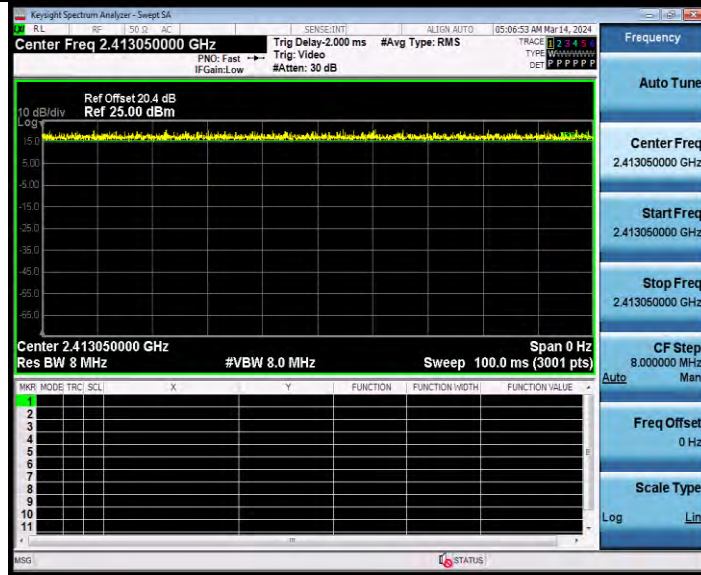

**BUREAU
VERITAS**

Test Report No.: W7L-231127W001RF02

11AX20MIMO Ant1 2412 242Tone RU61

11AX20MIMO Ant2 2412 26Tone RU0

BV 7Layers Communications Technology
(Shenzhen) Co., Ltd

Room B37, Warehouse A5, No.3 Chiwan 4th Road,
Zhaoshang Street, Nanshan District Shenzhen,
Guangdong, People's Republic of China