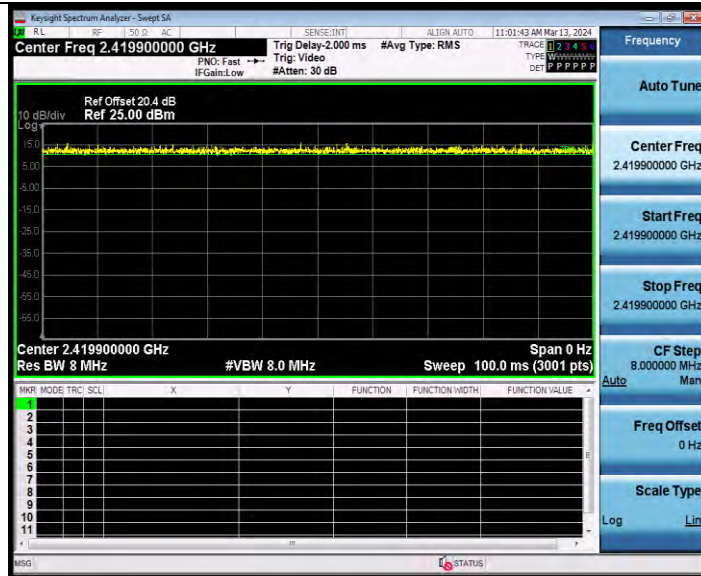

**BUREAU
VERITAS**

Test Report No.: W7L-231127W001RF02

11AX40SISO Ant2 2422 484Tone RU65

11AX40SISO Ant1 2437 484Tone RU65

BV 7Layers Communications Technology
(Shenzhen) Co., Ltd

Room B37, Warehouse A5, No.3 Chiwan 4th Road,
Zhaoshang Street, Nanshan District Shenzhen,
Guangdong, People's Republic of China