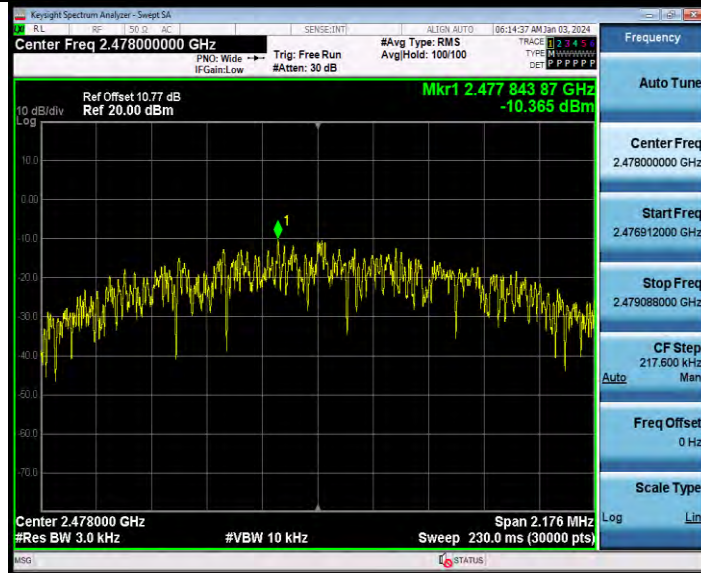

BV 7Layers Communications Technology
(Shenzhen) Co., Ltd

Room B37, Warehouse A5, No.3 Chiwan 4th Road,
Zhaoshang Street, Nanshan District Shenzhen,
Guangdong, People's Republic of China

Tel: +86 755 8869 6566
Fax: +86 755 8869 6577
Email: customerservice.sw@bureauveritas.com