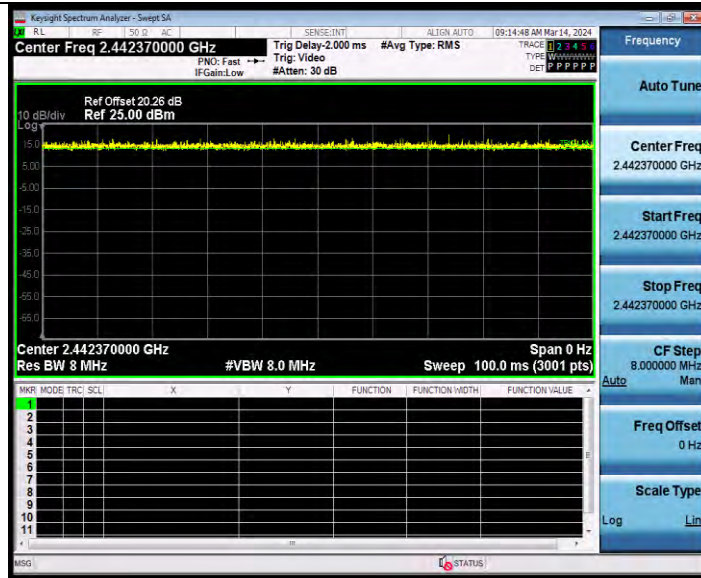

BUREAU VERITAS

Test Report No.: W7L-231127W001RF02

11AX40MIMO Ant2 2437 484Tone RU65

11AX40MIMO Ant1 2452 484Tone RU65

BV 7Layers Communications Technology (Shenzhen) Co., Ltd

Room B37, Warehouse A5, No.3 Chiwan 4th Road, Zhaoshang Street, Nanshan District Shenzhen, Guangdong, People's Republic of China