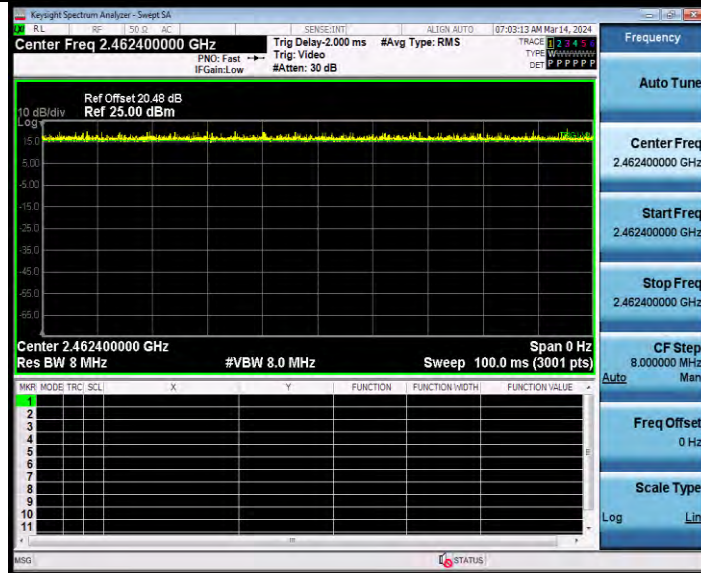

**BUREAU
VERITAS**

Test Report No.: W7L-231127W001RF02

11AX20MIMO Ant1 2462 242Tone RU61

11AX20MIMO Ant2 2462 26Tone RU8

BV 7Layers Communications Technology
(Shenzhen) Co., Ltd

Room B37, Warehouse A5, No.3 Chiwan 4th Road,
Zhaoshang Street, Nanshan District Shenzhen,
Guangdong, People's Republic of China