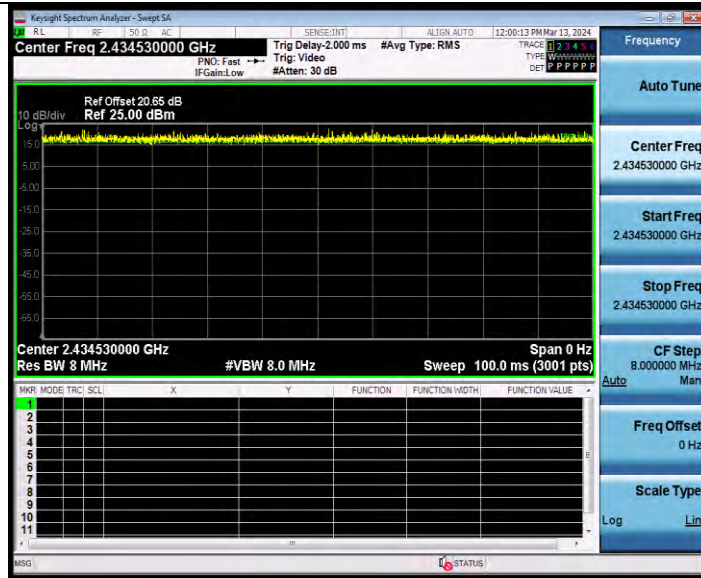

**BUREAU
VERITAS**

Test Report No.: W7L-231127W001RF02

11AX20SISO Ant2 2412 52Tone RU37

11AX20SISO Ant2 2412 106Tone RU53

BV 7Layers Communications Technology
(Shenzhen) Co., Ltd

Room B37, Warehouse A5, No.3 Chiwan 4th Road,
Zhaoshang Street, Nanshan District Shenzhen,
Guangdong, People's Republic of China