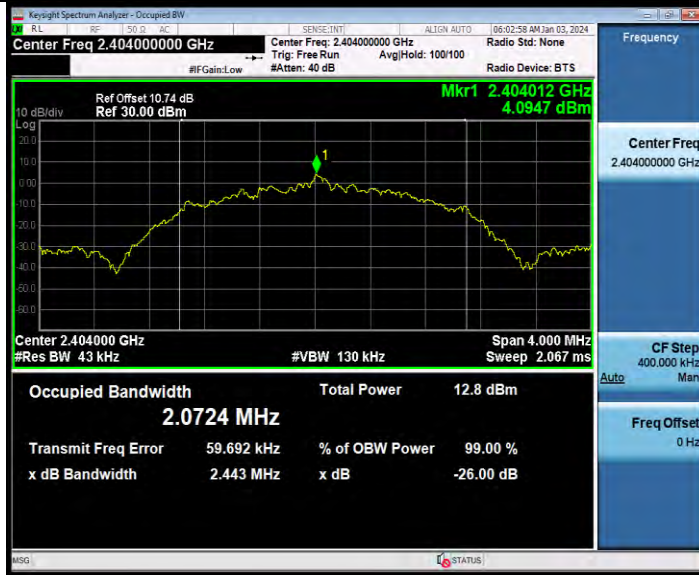

BUREAU VERITAS Test Report No.: W7L-231127W001RF02
TEST GRAPHS

**BUREAU
VERITAS**

Test Report No.: W7L-231127W001RF02

BLE 2M Ant1 2404

BLE 2M Ant1 2440

**BUREAU
VERITAS**

Test Report No.: W7L-231127W001RF02