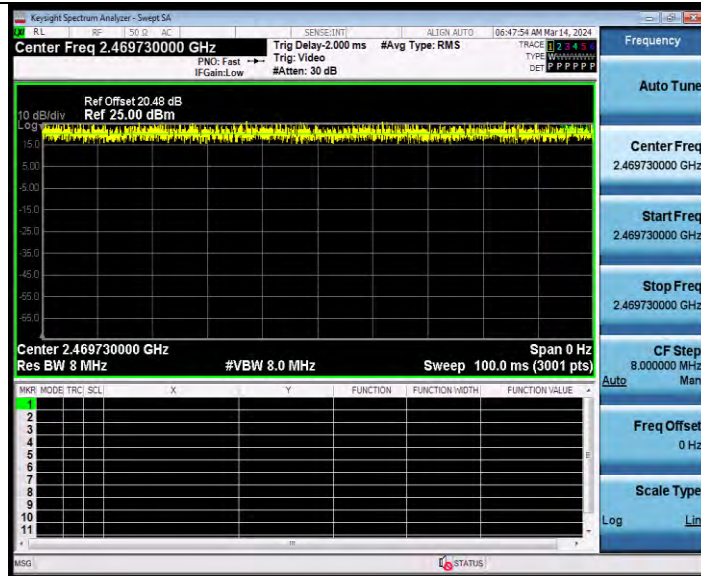

BUREAU VERITAS

Test Report No.: W7L-231127W001RF02

11AX20MIMO Ant1 2462 52Tone RU40