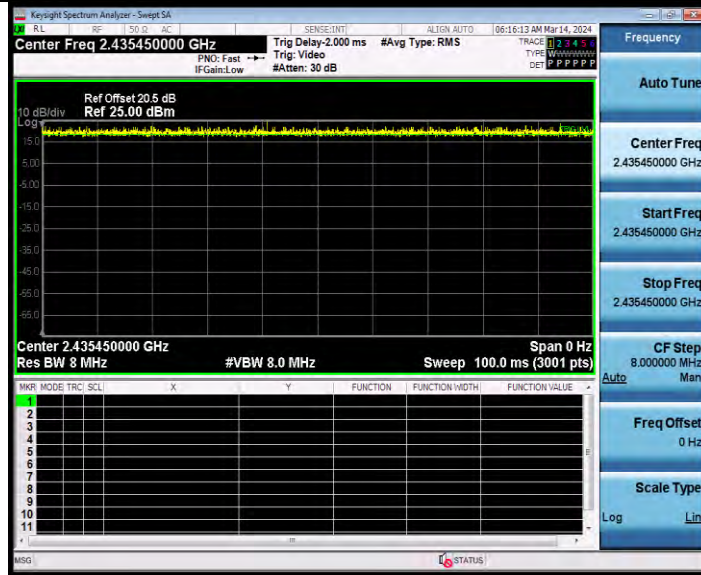

11AX20MIMO Ant2 2437 106Tone RU53

BV 7Layers Communications Technology (Shenzhen) Co., Ltd

Room B37, Warehouse A5, No.3 Chiwan 4th Road, Zhaoshang Street, Nanshan District Shenzhen, Guangdong, People's Republic of China

Tel: +86 755 8869 6566
Fax: +86 755 8869 6577
Email: customerservice.sw@bureauveritas.com