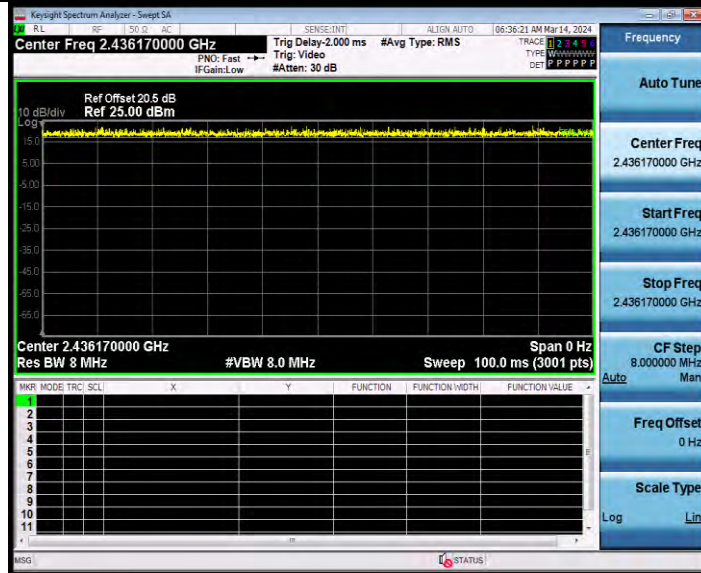

**BUREAU
VERITAS**

Test Report No.: W7L-231127W001RF02

11AX20MIMO Ant2 2437 242Tone RU61

11AX20MIMO Ant1 2462 26Tone RU8

BV 7Layers Communications Technology
(Shenzhen) Co., Ltd

Room B37, Warehouse A5, No.3 Chiwan 4th Road,
Zhaoshang Street, Nanshan District Shenzhen,
Guangdong, People's Republic of China