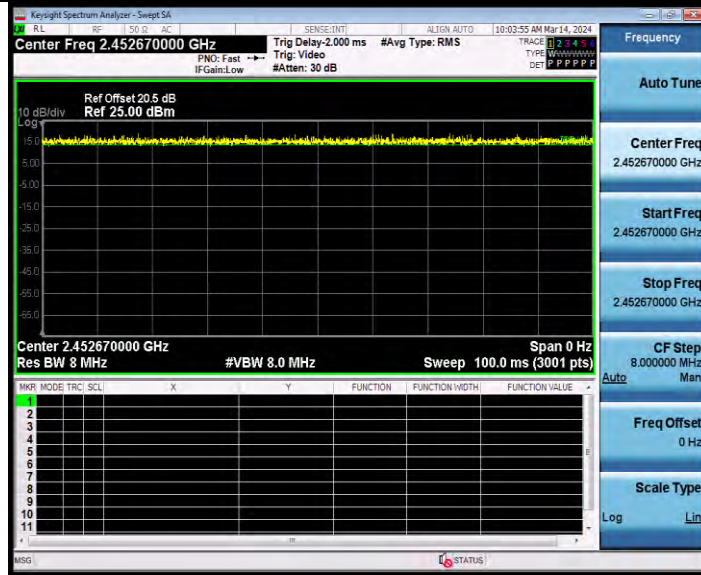

11AX40MIMO Ant2 2452 484Tone RU65

BV 7Layers Communications Technology (Shenzhen) Co., Ltd

Room B37, Warehouse A5, No.3 Chiwan 4th Road, Zhaoshang Street, Nanshan District Shenzhen, Guangdong, People's Republic of China

Tel: +86 755 8869 6566
Fax: +86 755 8869 6577
Email: customerservice.sw@bureauveritas.com