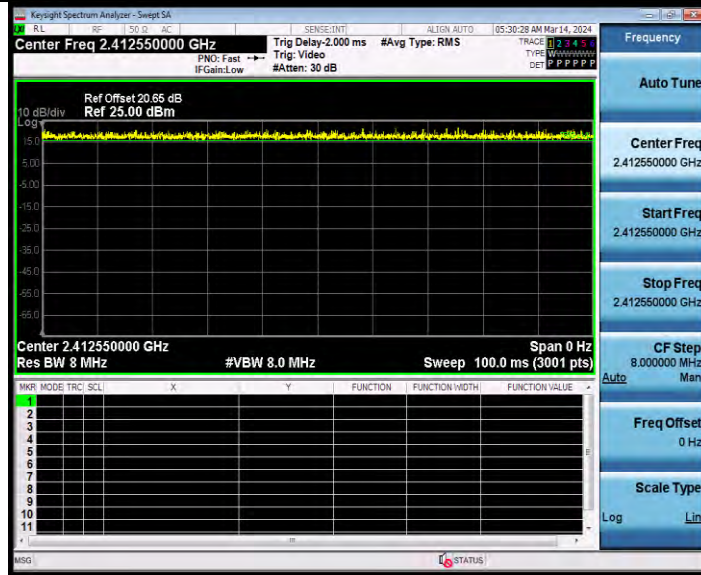

BUREAU VERITAS

Test Report No.: W7L-231127W001RF02

11AX20MIMO Ant2 2412 242Tone RU61

11AX20MIMO Ant1 2437 26Tone RU4

BV 7Layers Communications Technology (Shenzhen) Co., Ltd

Room B37, Warehouse A5, No.3 Chiwan 4th Road, Zhaoshang Street, Nanshan District Shenzhen, Guangdong, People's Republic of China