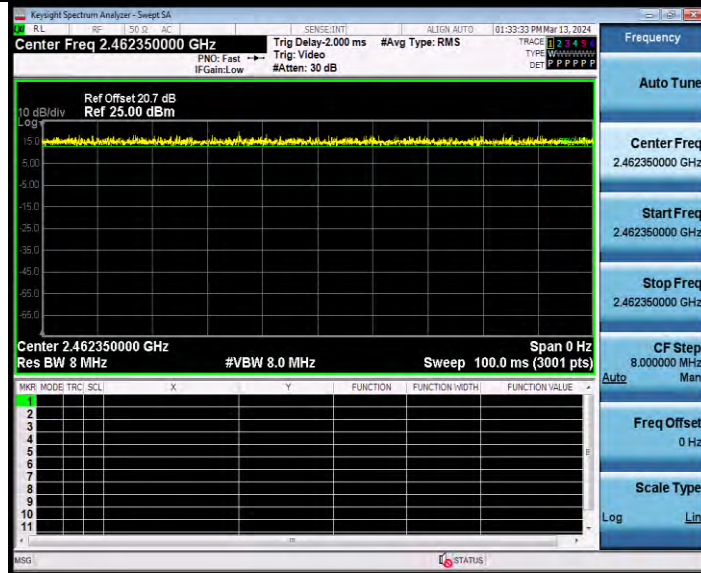

11AX40SISO Ant1 2422 484Tone RU65

BV 7Layers Communications Technology
(Shenzhen) Co., Ltd

Room B37, Warehouse A5, No.3 Chiwan 4th Road,
Zhaoshang Street, Nanshan District Shenzhen,
Guangdong, People's Republic of China

Tel: +86 755 8869 6566
Fax: +86 755 8869 6577
Email: customerservice.sw@bureauveritas.com