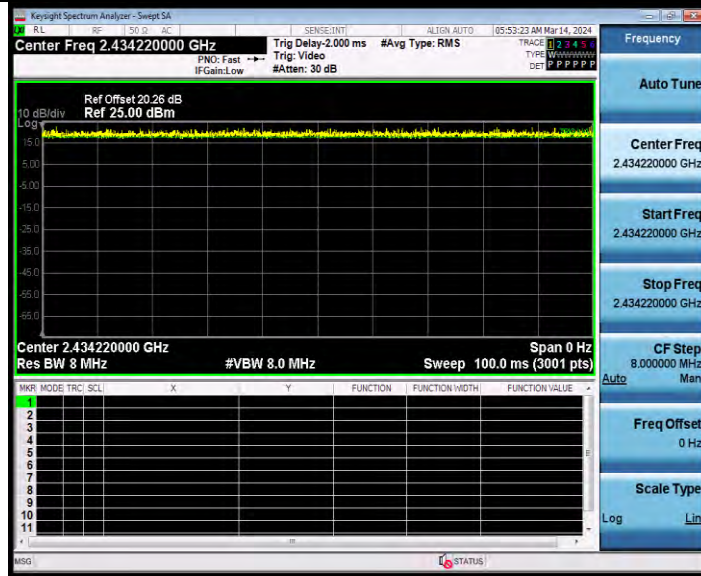

**BUREAU
VERITAS**

Test Report No.: W7L-231127W001RF02

11AX20MIMO Ant1 2437 242Tone RU61

11AX20MIMO Ant2 2437 26Tone RU4

BV 7Layers Communications Technology
(Shenzhen) Co., Ltd

Room B37, Warehouse A5, No.3 Chiwan 4th Road,
Zhaoshang Street, Nanshan District Shenzhen,
Guangdong, People's Republic of China