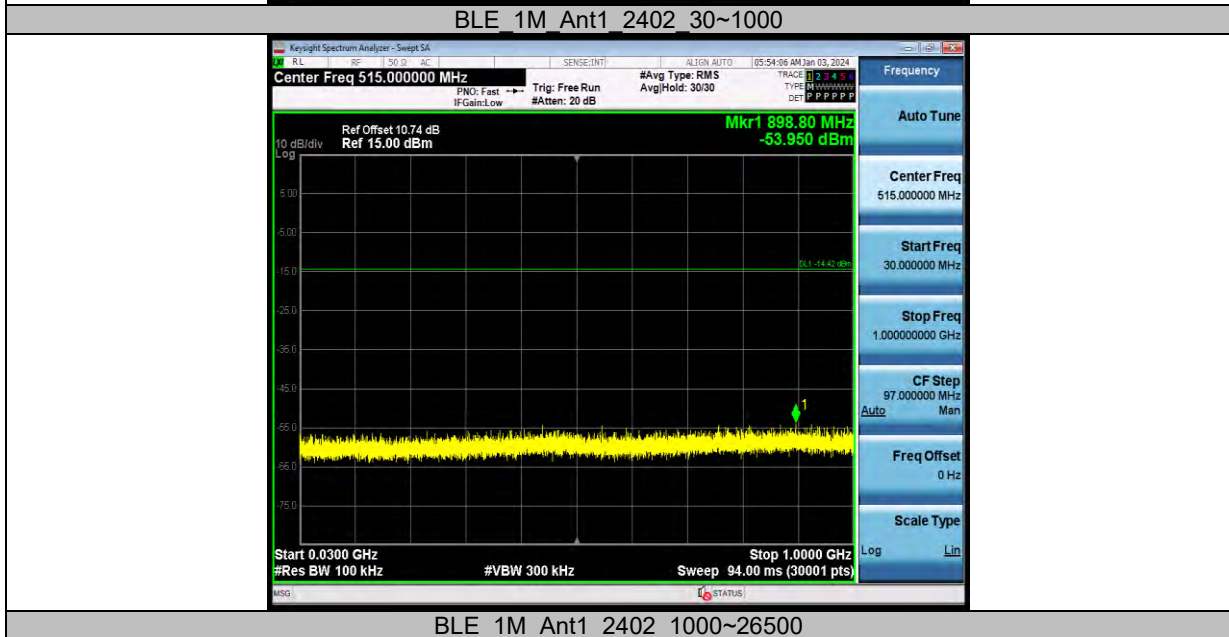

CONDUCTED SPURIOUS EMISSION

TEST RESULT

TestMode	Antenna	Frequency[MHz]	FreqRange [MHz]	RefLevel [dBm]	Result[dBm]	Limit[dBm]	Verdict
BLE_1M	Ant1	2402	Reference	5.58	5.58	---	PASS
			30~1000	5.58	-53.95	≤-14.42	PASS
			1000~26500	5.58	-27.53	≤-14.42	PASS
		2440	Reference	6.59	6.59	---	PASS
			30~1000	6.59	-54.53	≤-13.41	PASS
			1000~26500	6.59	-27.77	≤-13.41	PASS
		2480	Reference	7.21	7.21	---	PASS
			30~1000	7.21	-54	≤-12.79	PASS
			1000~26500	7.21	-27.92	≤-12.79	PASS
BLE_2M	Ant1	2404	Reference	5.60	5.60	---	PASS
			30~1000	5.60	-53.91	≤-14.4	PASS
			1000~26500	5.60	-28.7	≤-14.4	PASS
		2440	Reference	2.79	2.79	---	PASS
			30~1000	2.79	-53.84	≤-17.21	PASS
			1000~26500	2.79	-28.87	≤-17.21	PASS
		2478	Reference	6.03	6.03	---	PASS
			30~1000	6.03	-53.61	≤-13.97	PASS
			1000~26500	6.03	-34.85	≤-13.97	PASS

BUREAU VERITAS Test Report No.: W7L-231127W001RF02
TEST GRAPHS