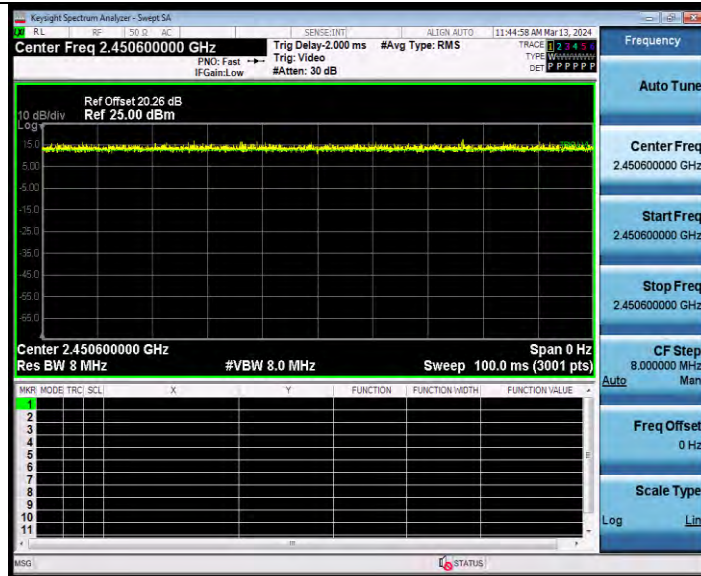

BUREAU VERITAS

Test Report No.: W7L-231127W001RF02

11AX40SISO Ant2 2452 484Tone RU65

11AX20MIMO Ant1 2412 26Tone RU0

BV 7Layers Communications Technology (Shenzhen) Co., Ltd

Room B37, Warehouse A5, No.3 Chiwan 4th Road, Zhaoshang Street, Nanshan District Shenzhen, Guangdong, People's Republic of China