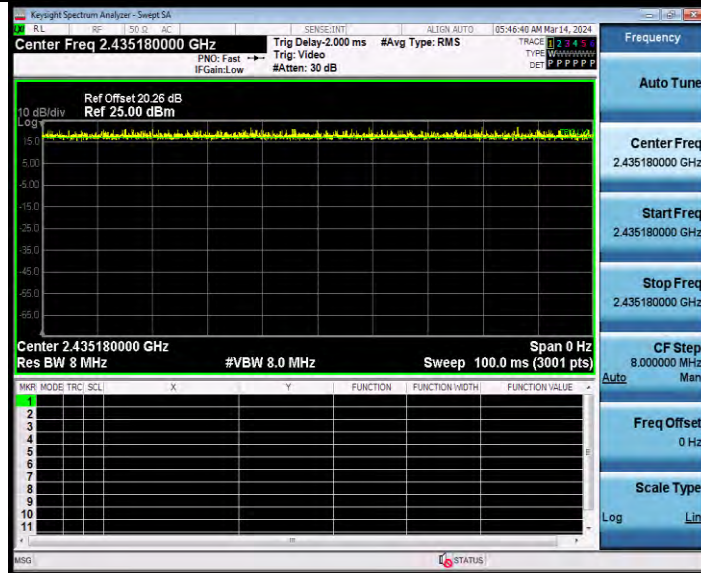

11AX20MIMO Ant1 2437 106Tone RU53

BV 7Layers Communications Technology
(Shenzhen) Co., Ltd

Room B37, Warehouse A5, No.3 Chiwan 4th Road,
Zhaoshang Street, Nanshan District Shenzhen,
Guangdong, People's Republic of China

Tel: +86 755 8869 6566
Fax: +86 755 8869 6577
Email: customerservice.sw@bureauveritas.com