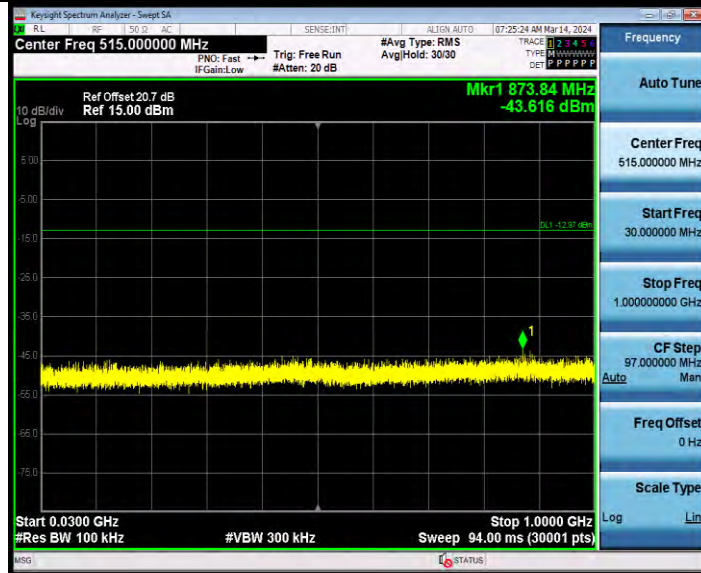

11AX20MIMO Ant2 2462 26Tone RU8 1000~26500

BV 7Layers Communications Technology  
(Shenzhen) Co., Ltd

Room B37, Warehouse A5, No.3 Chiwan 4th Road,  
Zhaoshang Street, Nanshan District Shenzhen,  
Guangdong, People's Republic of China