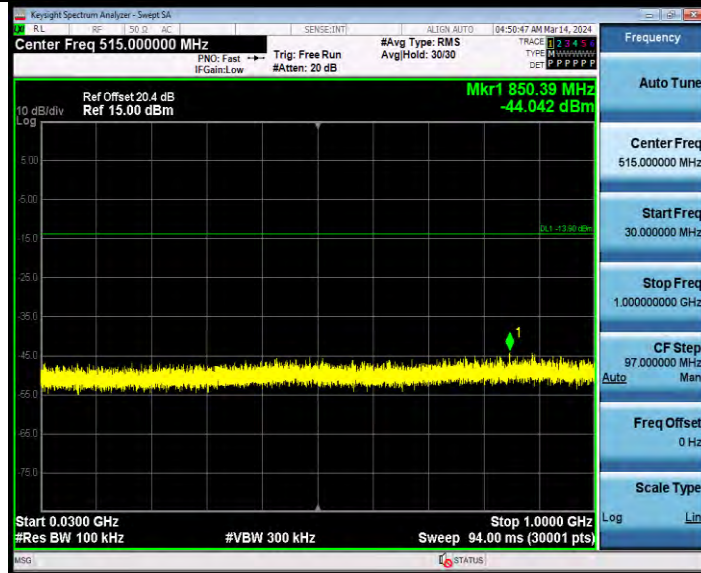

**BUREAU  
VERITAS**

**Test Report No.: W7L-231127W001RF02**

11AX20MIMO Ant1 2412 26Tone RU0 30~1000

11AX20MIMO Ant1 2412 26Tone RU0 1000~26500

BV 7Layers Communications Technology  
(Shenzhen) Co., Ltd

Room B37, Warehouse A5, No.3 Chiwan 4th Road,  
Zhaoshang Street, Nanshan District Shenzhen,  
Guangdong, People's Republic of China