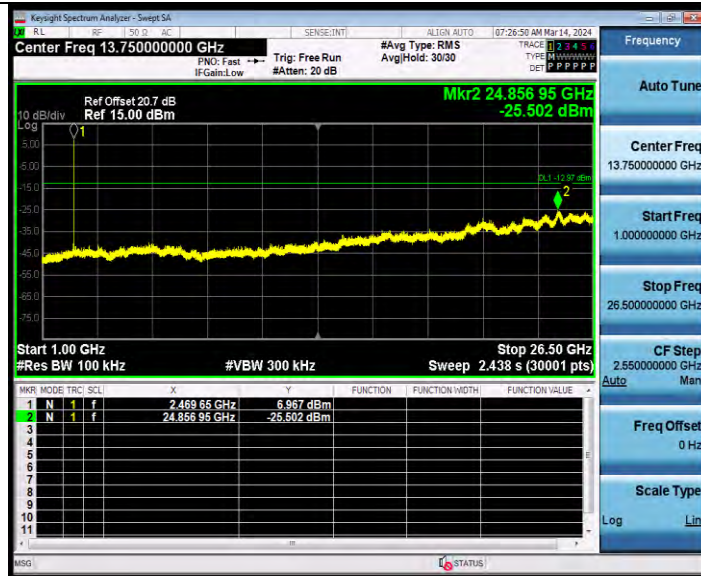

BUREAU VERITAS

Test Report No.: W7L-231127W001RF02

11AX20MIMO Ant2 2462 52Tone RU40 0~Reference