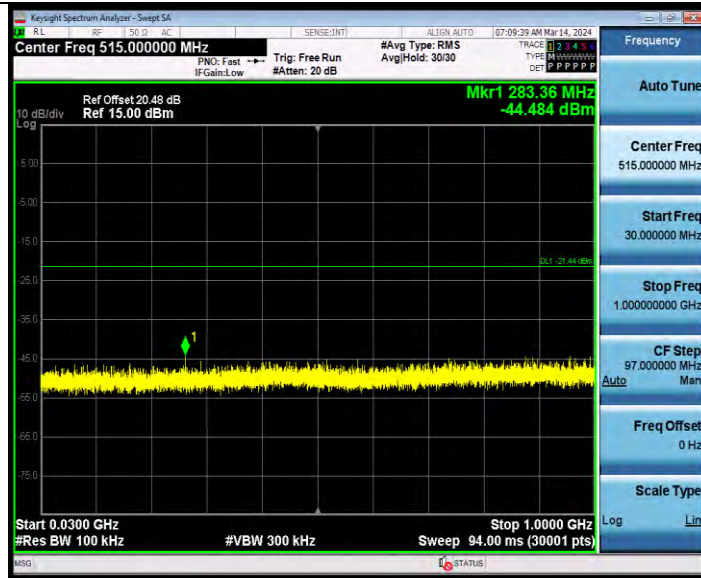

**BUREAU
VERITAS**

Test Report No.: W7L-231127W001RF02

11AX20MIMO Ant1 2462 242Tone RU61 1000~26500