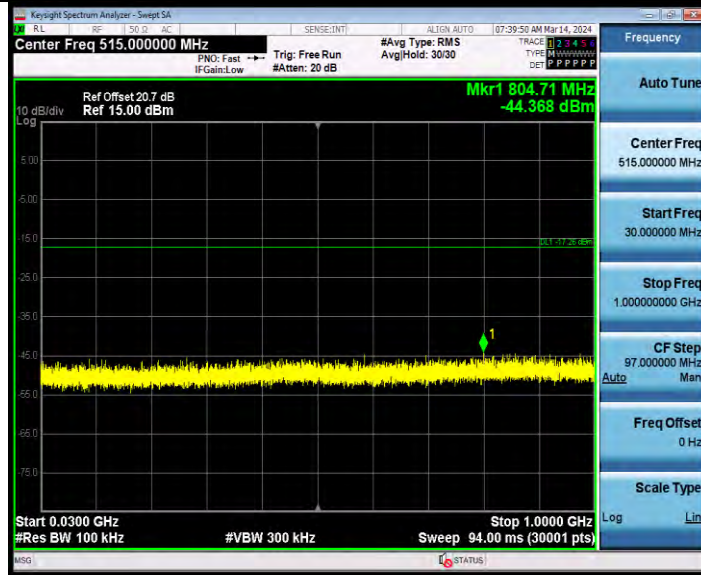

11AX20MIMO Ant2 2462 106Tone RU54 1000~26500

**BUREAU  
VERITAS**

**Test Report No.: W7L-231127W001RF02**

11AX20MIMO Ant2 2462 242Tone RU61 0~Reference

11AX20MIMO Ant2 2462 242Tone RU61 30~1000

BV 7Layers Communications Technology  
(Shenzhen) Co., Ltd