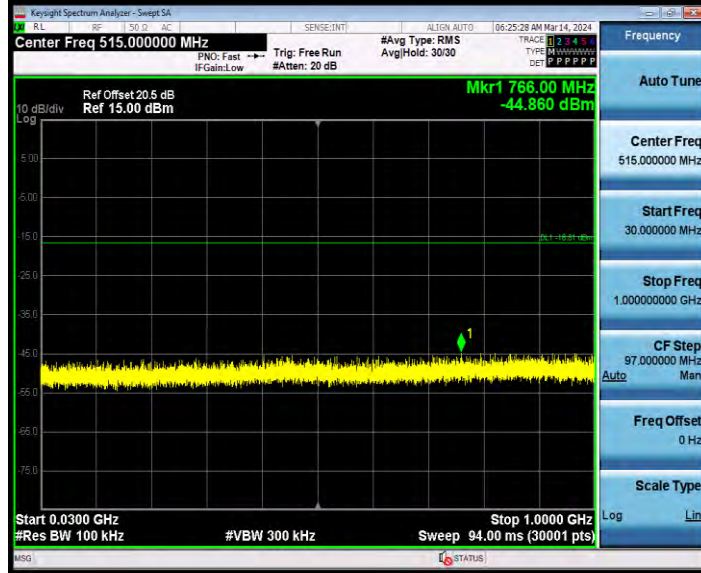

11AX20MIMO Ant2 2437 106Tone RU53 1000~26500

BV 7Layers Communications Technology (Shenzhen) Co., Ltd

Room B37, Warehouse A5, No.3 Chiwan 4th Road, Zhaoshang Street, Nanshan District Shenzhen, Guangdong, People's Republic of China