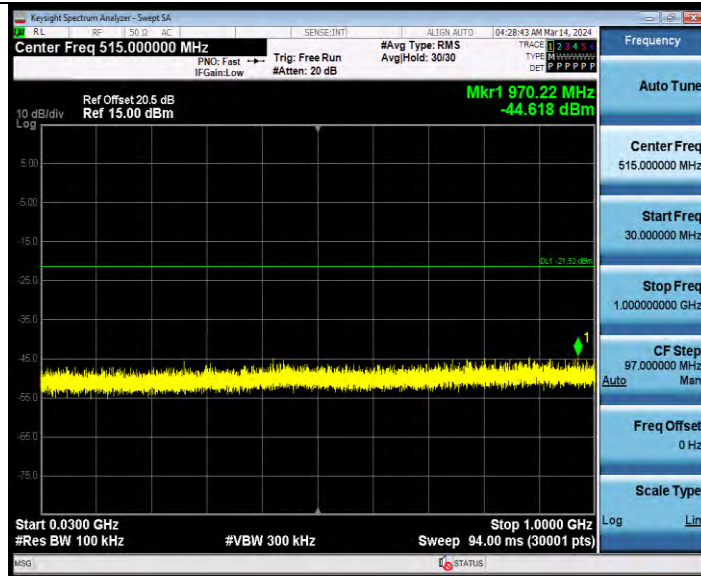

**BUREAU
VERITAS**

Test Report No.: W7L-231127W001RF02

11AX40SISO Ant2 2437 484Tone RU65 1000~26500