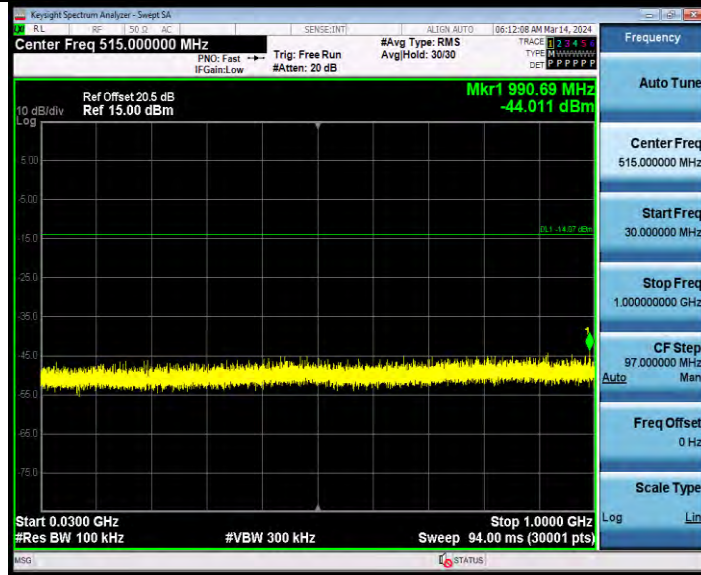

BUREAU VERITAS

Test Report No.: W7L-231127W001RF02

11AX20MIMO Ant2 2437 26Tone RU4 30~1000

11AX20MIMO Ant2 2437 26Tone RU4 1000~26500

BV 7Layers Communications Technology (Shenzhen) Co., Ltd

Room B37, Warehouse A5, No.3 Chiwan 4th Road, Zhaoshang Street, Nanshan District Shenzhen, Guangdong, People's Republic of China