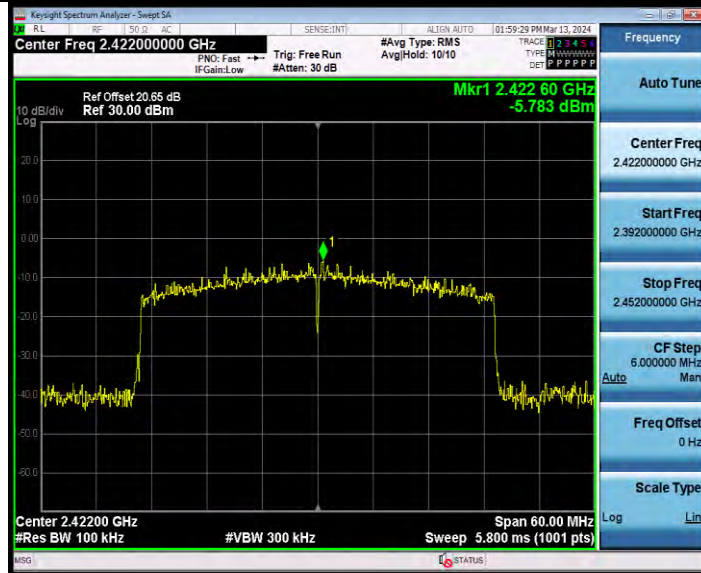

11AX40SISO Ant2 2422 484Tone RU65 0~Reference

11AX40SISO Ant2 2422 484Tone RU65 30~1000

**BUREAU  
VERITAS**

**Test Report No.: W7L-231127W001RF02**

11AX40SISO Ant2 2422 484Tone RU65 1000~26500

11AX40SISO Ant1 2437 484Tone RU65 0~Reference