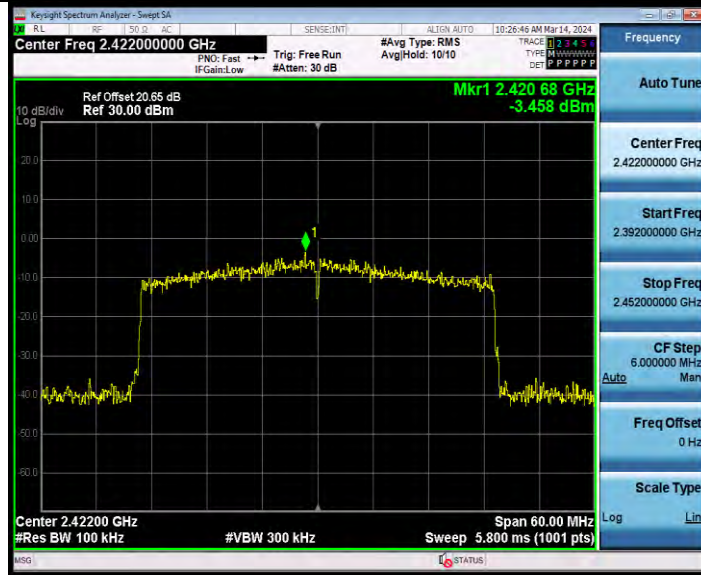

11AX40MIMO Ant2 2422 484Tone RU65 30~1000