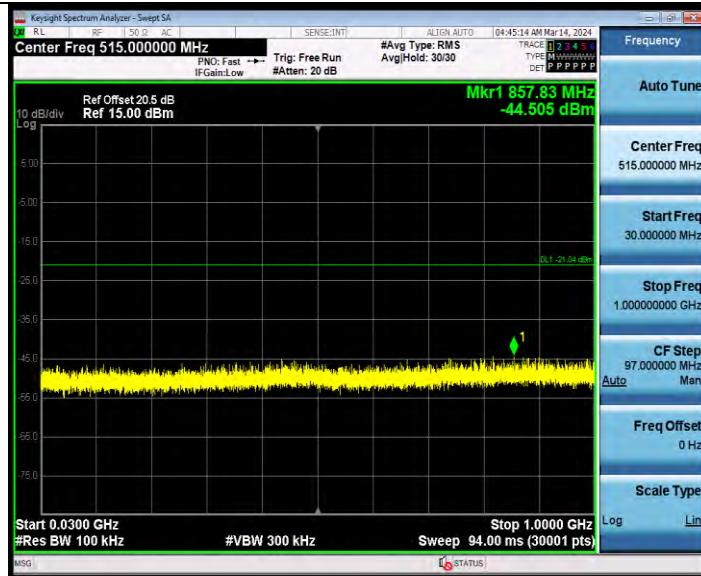

11AX40SISO Ant2 2452 484Tone RU65 30~1000

BUREAU VERITAS

Test Report No.: W7L-231127W001RF02

11AX40SISO Ant2 2452 484Tone RU65 1000~26500

11AX20MIMO Ant1 2412 26Tone RU0 0~Reference

BV 7Layers Communications Technology (Shenzhen) Co., Ltd