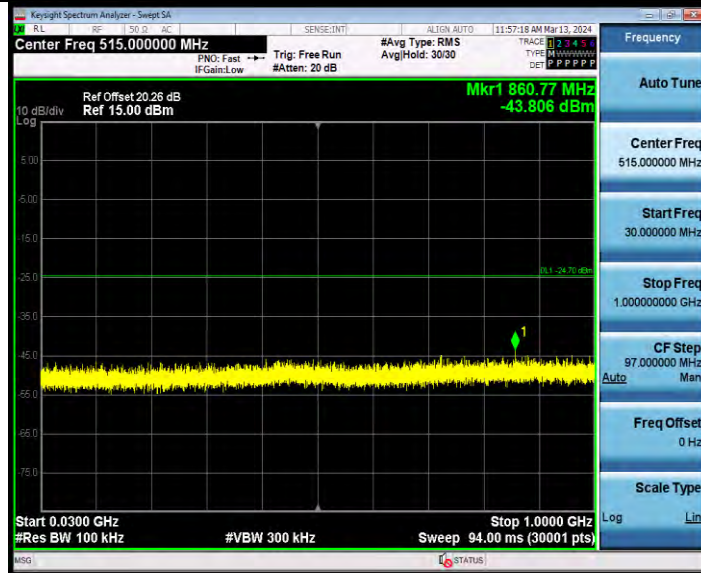

11AX40SISO Ant1 2452 484Tone RU65 1000~26500

BV 7Layers Communications Technology (Shenzhen) Co., Ltd

Room B37, Warehouse A5, No.3 Chiwan 4th Road, Zhaoshang Street, Nanshan District Shenzhen, Guangdong, People's Republic of China

Tel: +86 755 8869 6566
Fax: +86 755 8869 6577
Email: customerservice.sw@bureauveritas.com