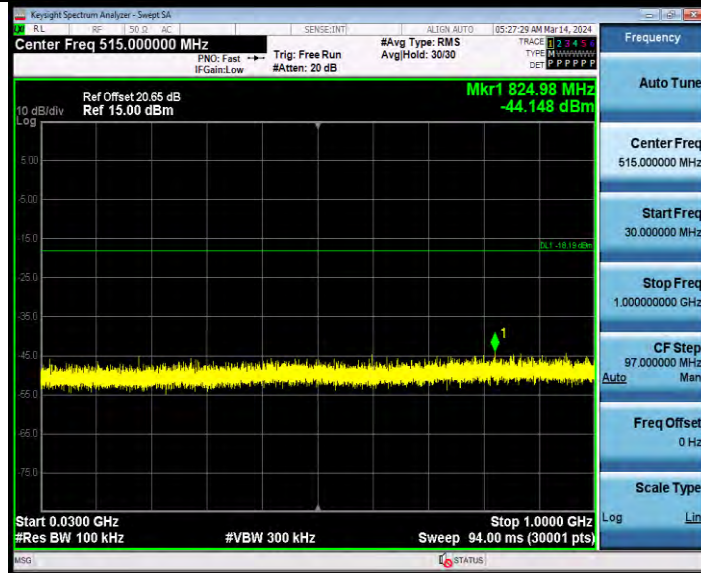

**BUREAU  
VERITAS**

**Test Report No.: W7L-231127W001RF02**

11AX20MIMO Ant2 2412 106Tone RU53 30~1000

11AX20MIMO Ant2 2412 106Tone RU53 1000~26500

BV 7Layers Communications Technology  
(Shenzhen) Co., Ltd