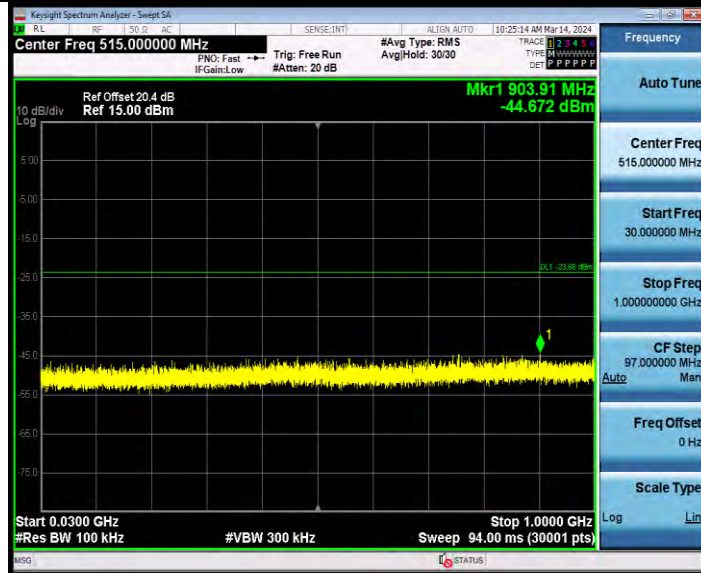

11AX40MIMO Ant1 2422 484Tone RU65 1000~26500

BV 7Layers Communications Technology (Shenzhen) Co., Ltd

Room B37, Warehouse A5, No.3 Chiwan 4th Road, Zhaoshang Street, Nanshan District Shenzhen, Guangdong, People's Republic of China

Tel: +86 755 8869 6566
Fax: +86 755 8869 6577
Email: customerservice.sw@bureauveritas.com