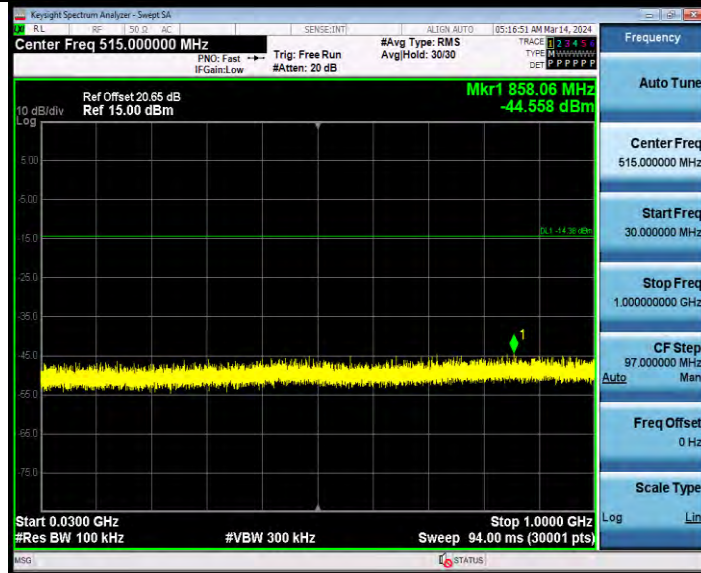

BUREAU VERITAS

Test Report No.: W7L-231127W001RF02

11AX20MIMO Ant2 2412 26Tone RU0 30~1000

11AX20MIMO Ant2 2412 26Tone RU0 1000~26500

BV 7Layers Communications Technology (Shenzhen) Co., Ltd

Room B37, Warehouse A5, No.3 Chiwan 4th Road, Zhaoshang Street, Nanshan District Shenzhen, Guangdong, People's Republic of China