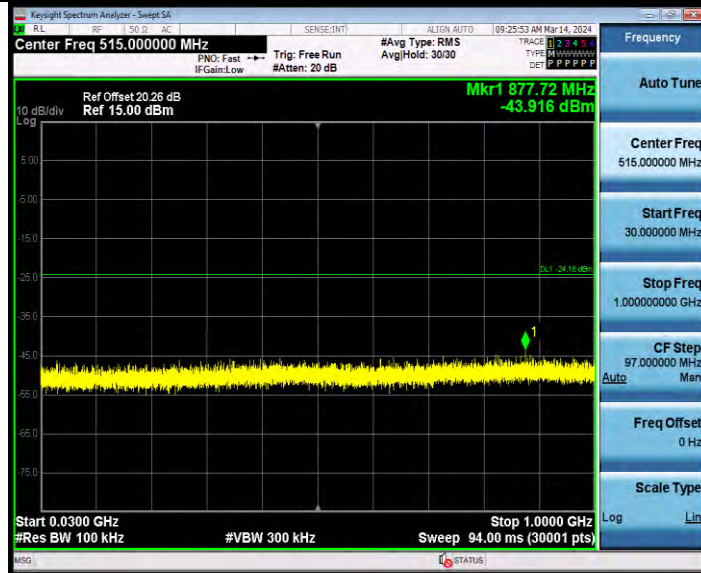

11AX40MIMO Ant1 2437 484Tone RU65 1000~26500

BV 7Layers Communications Technology (Shenzhen) Co., Ltd

Room B37, Warehouse A5, No.3 Chiwan 4th Road, Zhaoshang Street, Nanshan District Shenzhen, Guangdong, People's Republic of China

Tel: +86 755 8869 6566
Fax: +86 755 8869 6577
Email: customerservice.sw@bureauveritas.com