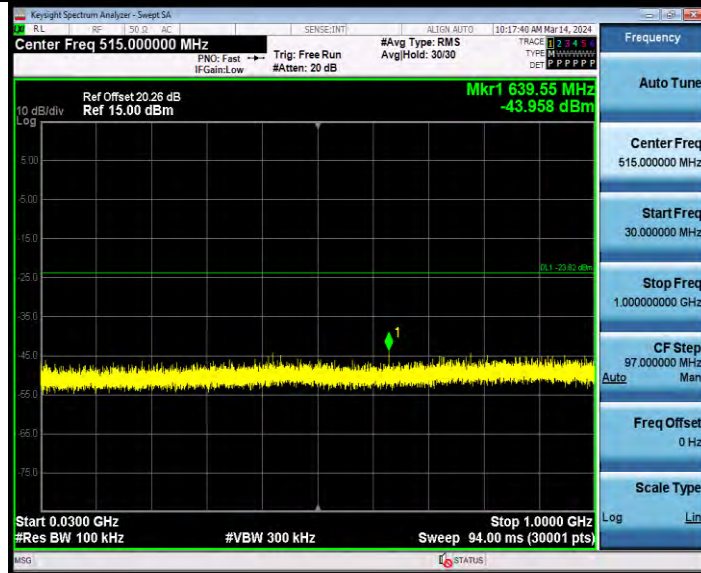

11AX40MIMO Ant1 2452 484Tone RU65 1000~26500

BV 7Layers Communications Technology
(Shenzhen) Co., Ltd

Room B37, Warehouse A5, No.3 Chiwan 4th Road,
Zhaoshang Street, Nanshan District Shenzhen,
Guangdong, People's Republic of China

Tel: +86 755 8869 6566
Fax: +86 755 8869 6577
Email: customerservice.sw@bureauveritas.com