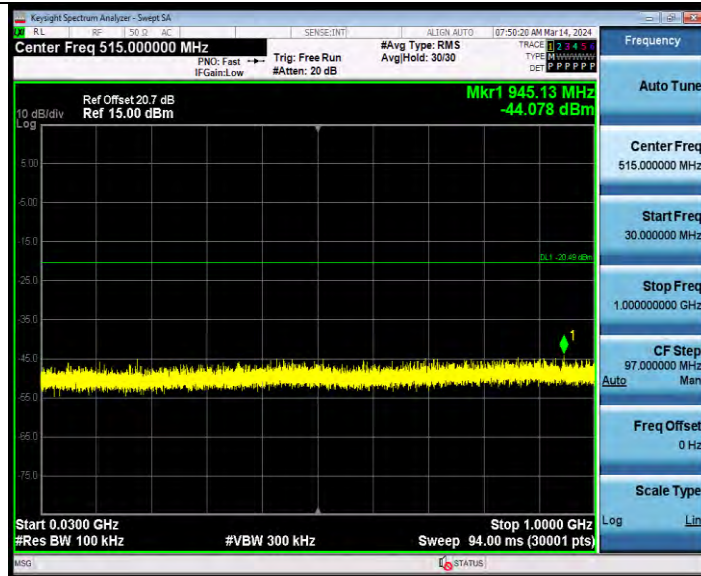

BUREAU VERITAS

Test Report No.: W7L-231127W001RF02

11AX20MIMO Ant2 2462 242Tone RU61 1000~26500