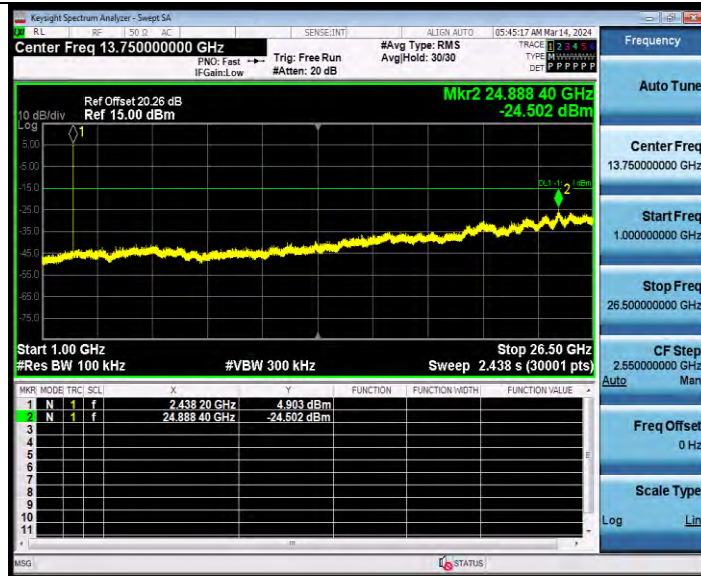

BUREAU VERITAS

Test Report No.: W7L-231127W001RF02

11AX20MIMO Ant1 2437 52Tone RU38 0~Reference