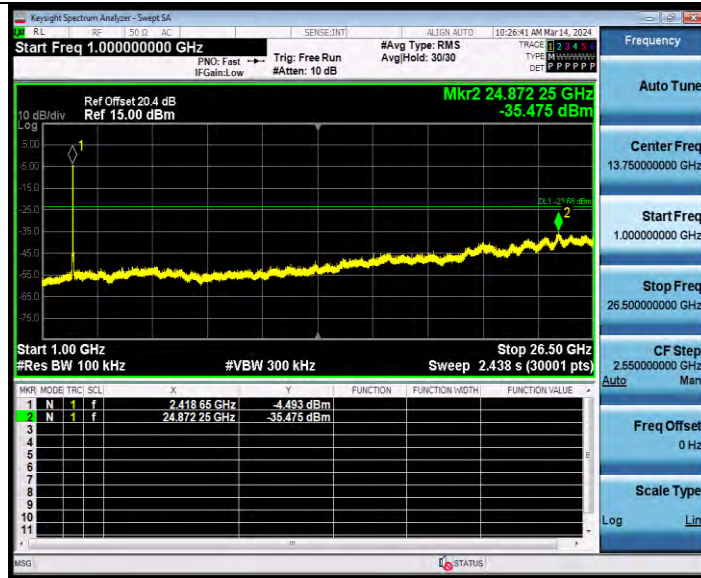

11AX40MIMO Ant2 2422 484Tone RU65 0~Reference