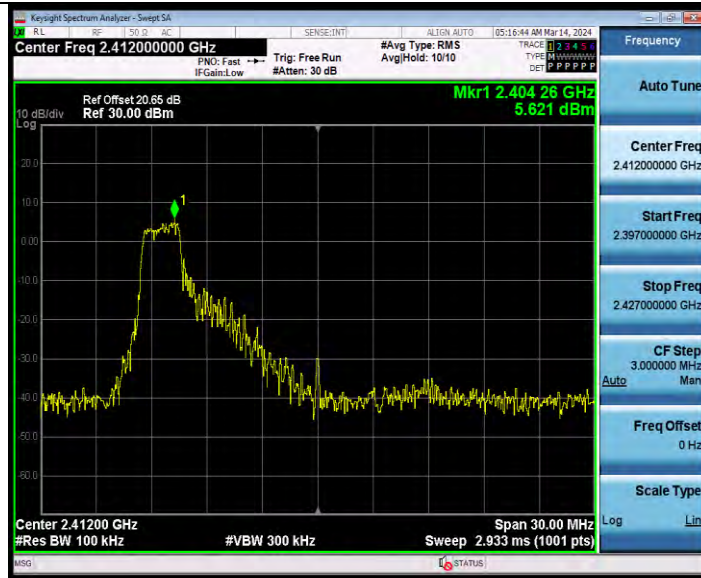

BUREAU VERITAS

Test Report No.: W7L-231127W001RF02

11AX20MIMO Ant2 2412 26Tone RU0 30~1000