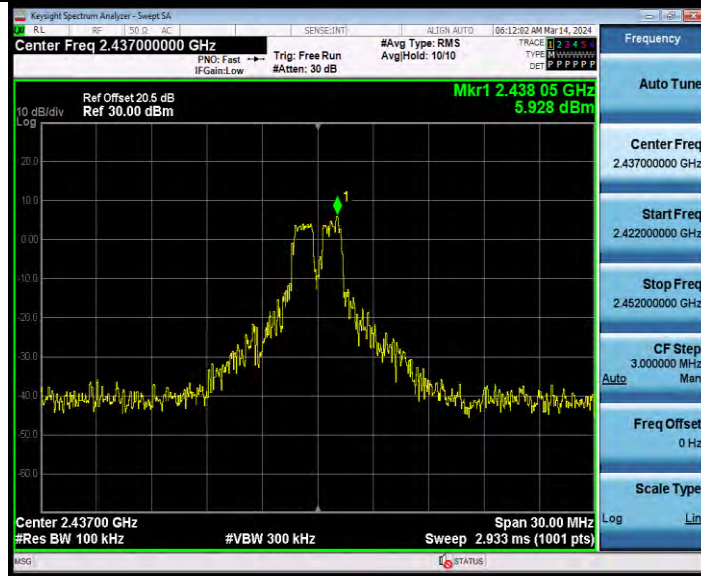

BUREAU VERITAS

Test Report No.: W7L-231127W001RF02

11AX20MIMO Ant2 2437 26Tone RU4 30~1000

11AX20MIMO Ant2 2437 26Tone RU4 1000~26500

BV 7Layers Communications Technology (Shenzhen) Co., Ltd

Room B37, Warehouse A5, No.3 Chiwan 4th Road, Zhaoshang Street, Nanshan District Shenzhen, Guangdong, People's Republic of China