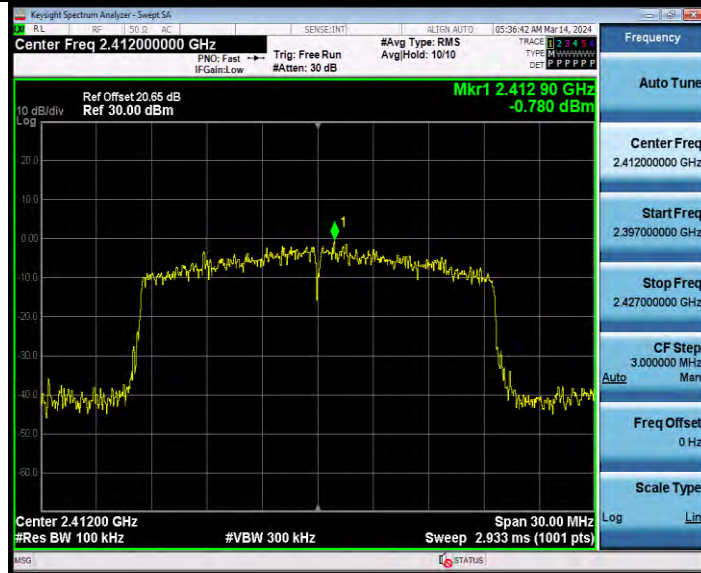

11AX20MIMO Ant2 2412 242Tone RU61 30~1000