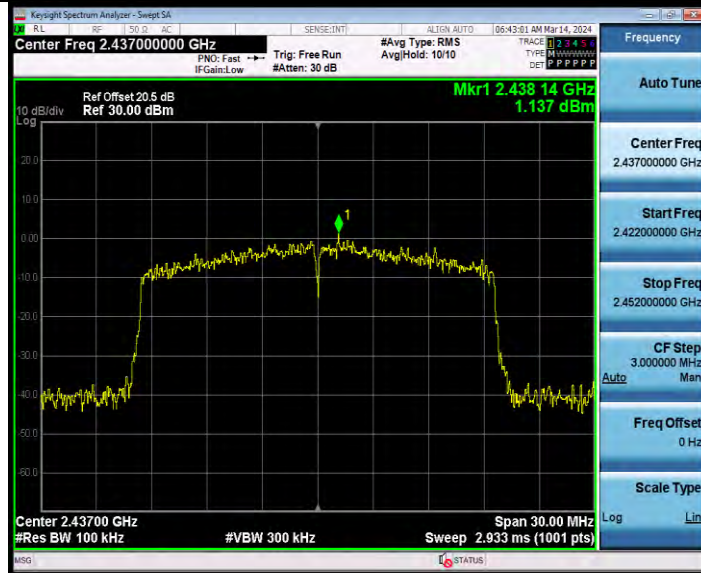

11AX20MIMO Ant2 2437 242Tone RU61 30~1000

BV 7Layers Communications Technology (Shenzhen) Co., Ltd

Room B37, Warehouse A5, No.3 Chiwan 4th Road, Zhaoshang Street, Nanshan District Shenzhen, Guangdong, People's Republic of China

Tel: +86 755 8869 6566 Fax: +86 755 8869 6577 Email: customerservice.sw@bureauveritas.com