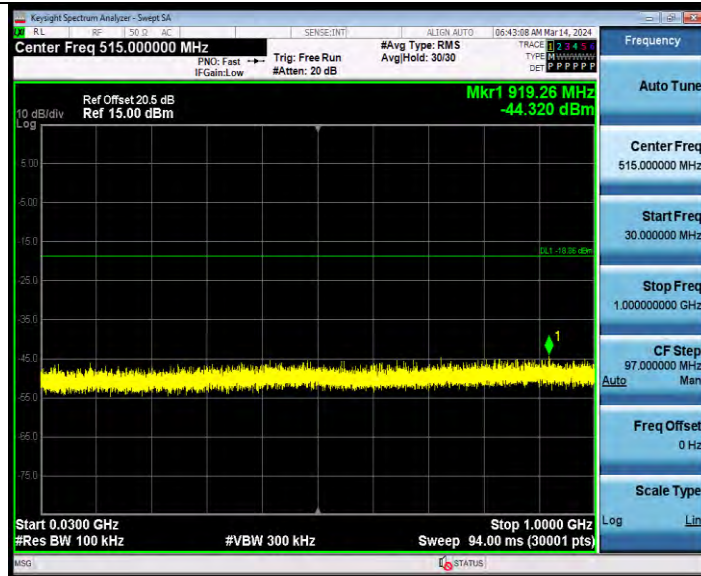

**BUREAU
VERITAS**

Test Report No.: W7L-231127W001RF02

11AX20MIMO Ant2 2437 242Tone RU61 1000~26500