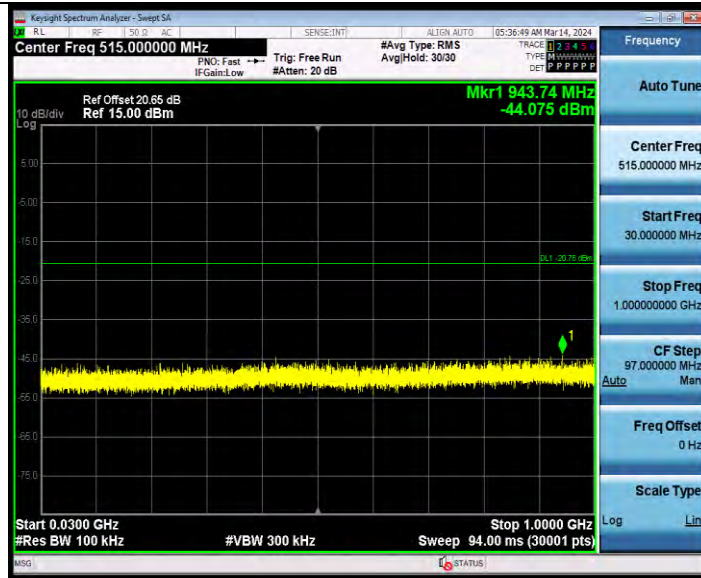

BUREAU VERITAS Test Report No.: W7L-231127W001RF02

11AX20MIMO Ant2 2412 242Tone RU61 1000~26500