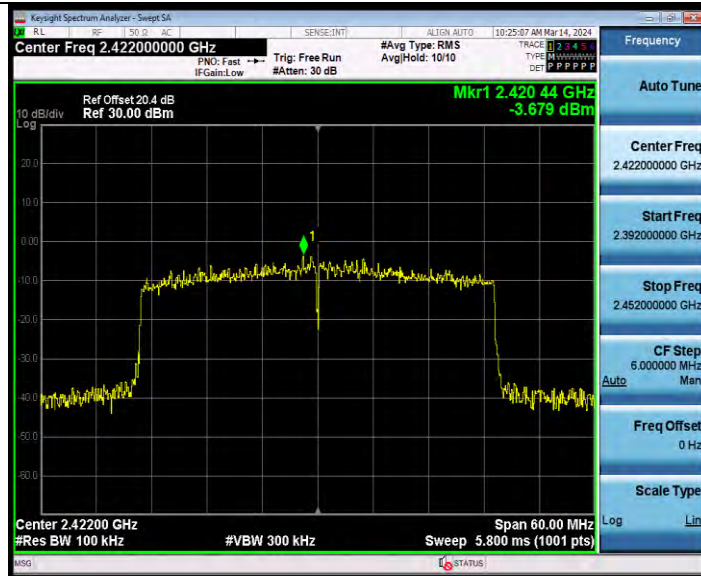

BUREAU VERITAS

Test Report No.: W7L-231127W001RF02

11AX40MIMO Ant1 2422 484Tone RU65 30~1000