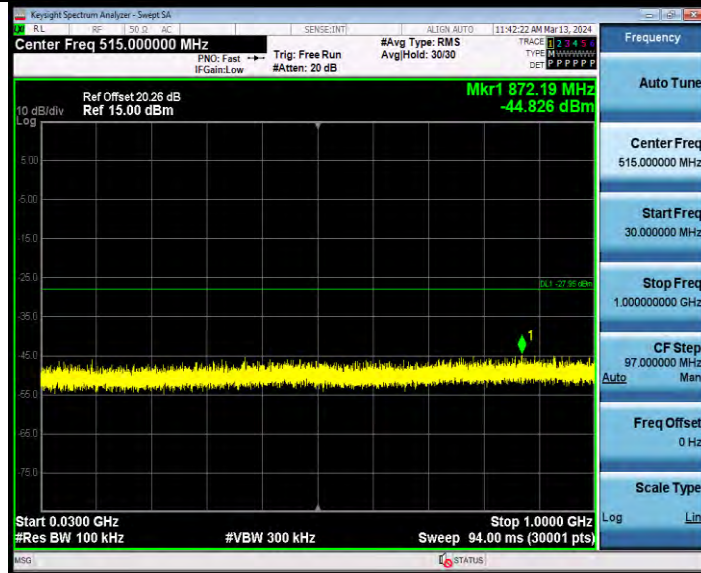

**BUREAU  
VERITAS**

Test Report No.: W7L-231127W001RF02

11AX40SISO Ant1 2437 484Tone RU65 30~1000

11AX40SISO Ant1 2437 484Tone RU65 1000~26500

BV 7Layers Communications Technology  
(Shenzhen) Co., Ltd

Room B37, Warehouse A5, No.3 Chiwan 4th Road,  
Zhaoshang Street, Nanshan District Shenzhen,  
Guangdong, People's Republic of China