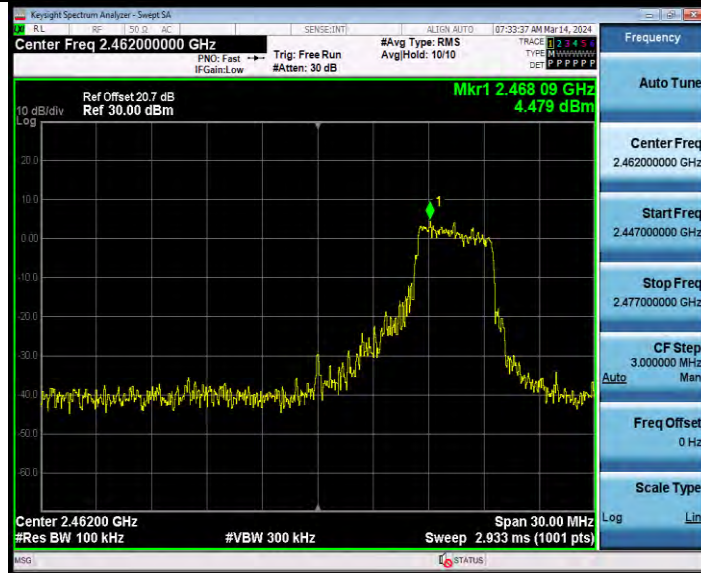

11AX20MIMO Ant2 2462 52Tone RU40 30~1000

BV 7Layers Communications Technology (Shenzhen) Co., Ltd

Room B37, Warehouse A5, No.3 Chiwan 4th Road, Zhaoshang Street, Nanshan District Shenzhen, Guangdong, People's Republic of China

Tel: +86 755 8869 6566
Fax: +86 755 8869 6577
Email: customerservice.sw@bureauveritas.com