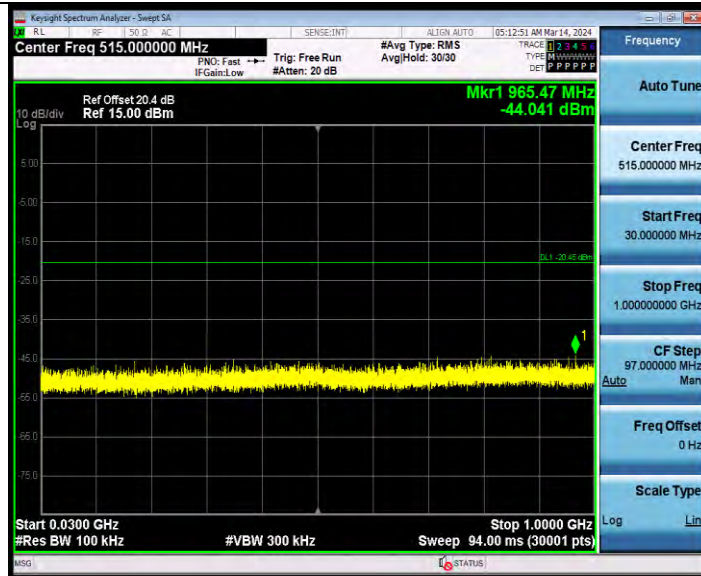

**BUREAU  
VERITAS**

**Test Report No.: W7L-231127W001RF02**

11AX20MIMO Ant1 2412 242Tone RU61 1000~26500

11AX20MIMO Ant2 2412 26Tone RU0 0~Reference

BV 7Layers Communications Technology  
(Shenzhen) Co., Ltd