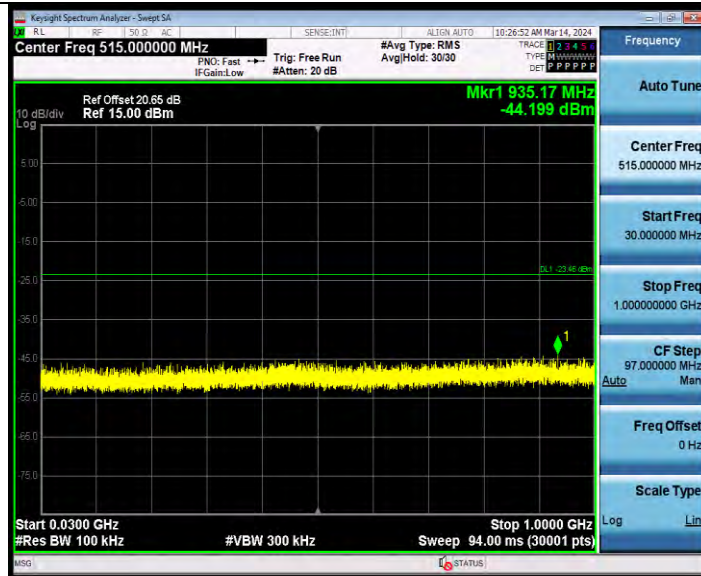

**BUREAU VERITAS** Test Report No.: W7L-231127W001RF02

11AX40MIMO Ant2 2422 484Tone RU65 1000~26500

11AX40MIMO Ant1 2437 484Tone RU65 0~Reference

BV 7Layers Communications Technology  
 (Shenzhen) Co., Ltd