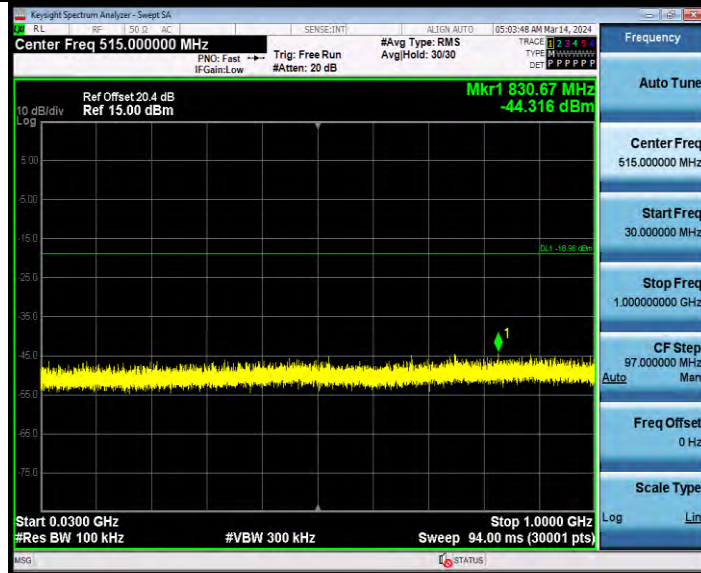

11AX20MIMO Ant1 2412 106Tone RU53 1000~26500

BV 7Layers Communications Technology
(Shenzhen) Co., Ltd

Room B37, Warehouse A5, No.3 Chiwan 4th Road,
Zhaoshang Street, Nanshan District Shenzhen,
Guangdong, People's Republic of China

Tel: +86 755 8869 6566
Fax: +86 755 8869 6577
Email: customerservice.sw@bureauveritas.com