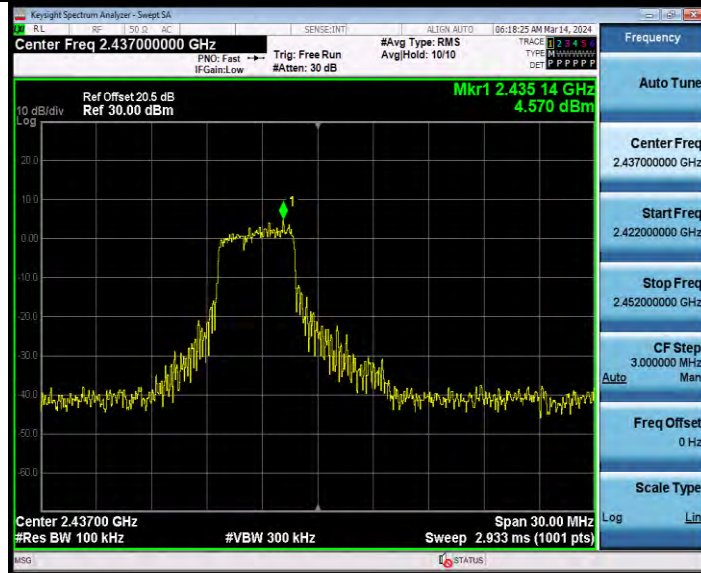

11AX20MIMO Ant2 2437 52Tone RU38 30~1000

BV 7Layers Communications Technology
(Shenzhen) Co., Ltd

Room B37, Warehouse A5, No.3 Chiwan 4th Road,
Zhaoshang Street, Nanshan District Shenzhen,
Guangdong, People's Republic of China

Tel: +86 755 8869 6566
Fax: +86 755 8869 6577
Email: customerservice.sw@bureauveritas.com