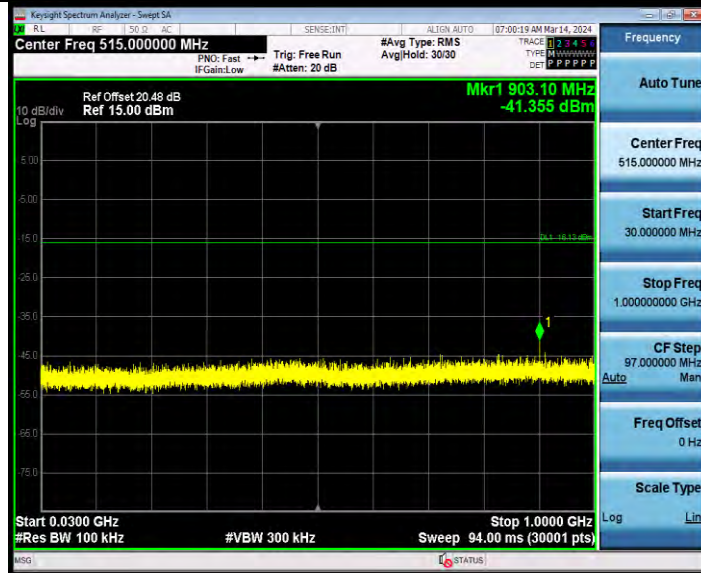

11AX20MIMO Ant1 2462 106Tone RU54 1000~26500

BV 7Layers Communications Technology (Shenzhen) Co., Ltd

Room B37, Warehouse A5, No.3 Chiwan 4th Road, Zhaoshang Street, Nanshan District Shenzhen, Guangdong, People's Republic of China