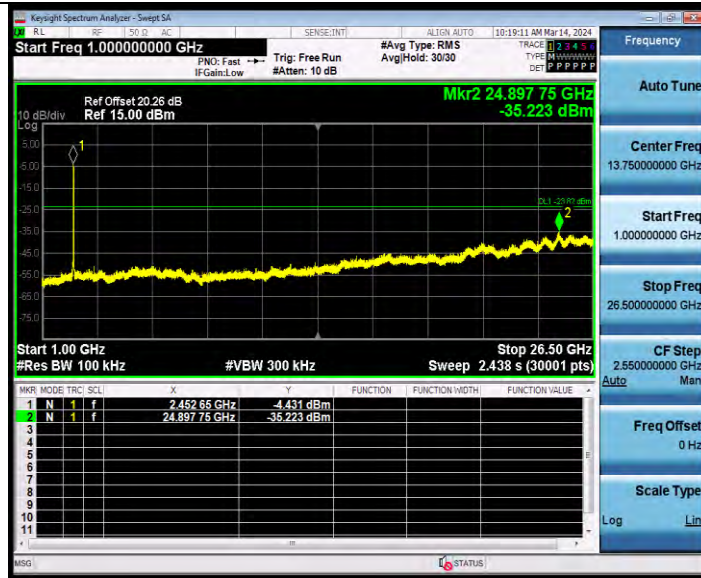

BUREAU VERITAS Test Report No.: W7L-231127W001RF02

11AX40MIMO Ant2 2452 484Tone RU65 0~Reference