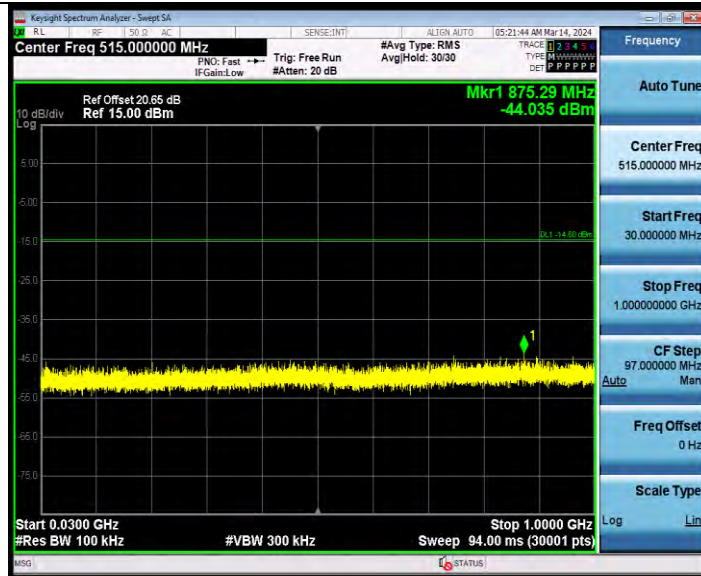

11AX20MIMO Ant2 2412 52Tone RU37 30~1000

**BUREAU  
VERITAS**

**Test Report No.: W7L-231127W001RF02**

11AX20MIMO Ant2 2412 52Tone RU37 1000~26500

11AX20MIMO Ant2 2412 106Tone RU53 0~Reference

BV 7Layers Communications Technology  
(Shenzhen) Co., Ltd