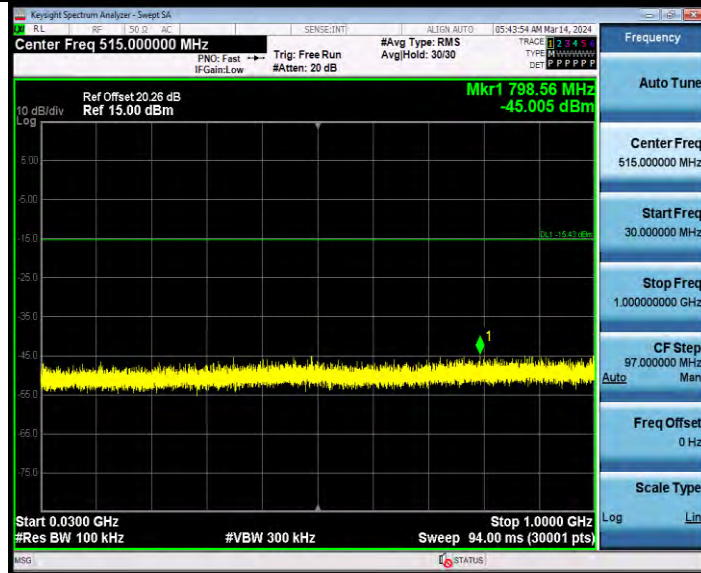

11AX20MIMO Ant1 2437 26Tone RU4 1000~26500

BV 7Layers Communications Technology
(Shenzhen) Co., Ltd

Room B37, Warehouse A5, No.3 Chiwan 4th Road,
Zhaoshang Street, Nanshan District Shenzhen,
Guangdong, People's Republic of China

Tel: +86 755 8869 6566
Fax: +86 755 8869 6577
Email: customerservice.sw@bureauveritas.com