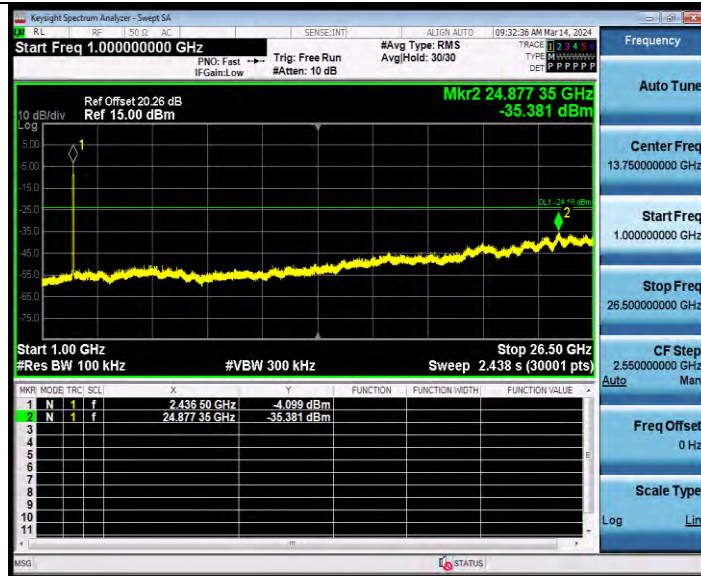

BUREAU VERITAS Test Report No.: W7L-231127W001RF02

11AX40MIMO Ant2 2437 484Tone RU65 0~Reference