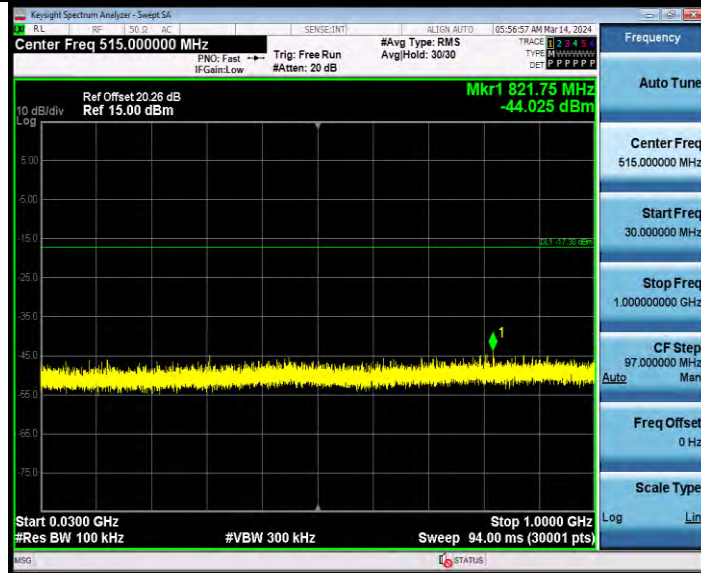

11AX20MIMO Ant1 2437 106Tone RU53 0~Reference

**BUREAU  
VERITAS**

Test Report No.: W7L-231127W001RF02

11AX20MIMO Ant1 2437 106Tone RU53 30~1000

11AX20MIMO Ant1 2437 106Tone RU53 1000~26500

BV 7Layers Communications Technology  
(Shenzhen) Co., Ltd