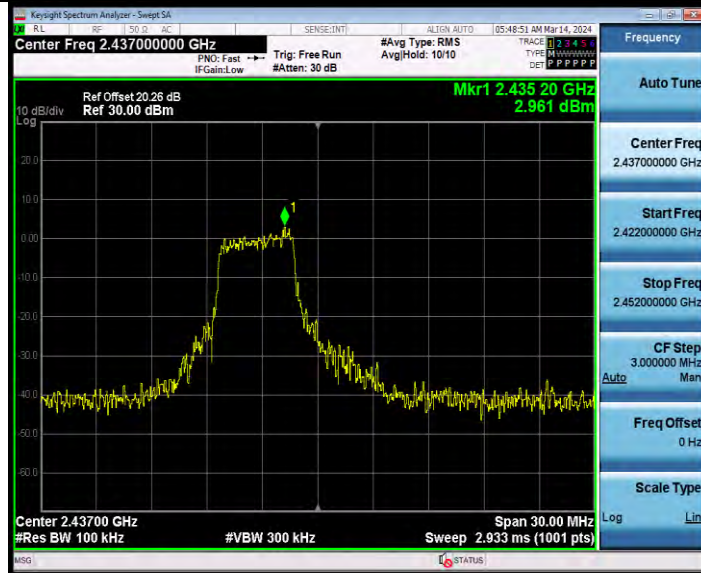

11AX20MIMO Ant1 2437 52Tone RU38 30~1000

BV 7Layers Communications Technology (Shenzhen) Co., Ltd

Room B37, Warehouse A5, No.3 Chiwan 4th Road, Zhaoshang Street, Nanshan District Shenzhen, Guangdong, People's Republic of China

Tel: +86 755 8869 6566 Fax: +86 755 8869 6577 Email: customerservice.sw@bureauveritas.com