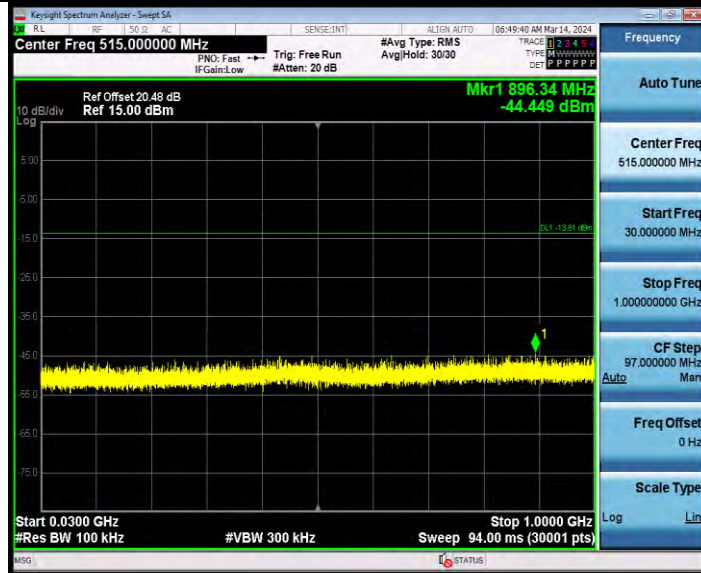

11AX20MIMO Ant1 2462 26Tone RU8 1000~26500

BV 7Layers Communications Technology (Shenzhen) Co., Ltd

Room B37, Warehouse A5, No.3 Chiwan 4th Road, Zhaoshang Street, Nanshan District Shenzhen, Guangdong, People's Republic of China