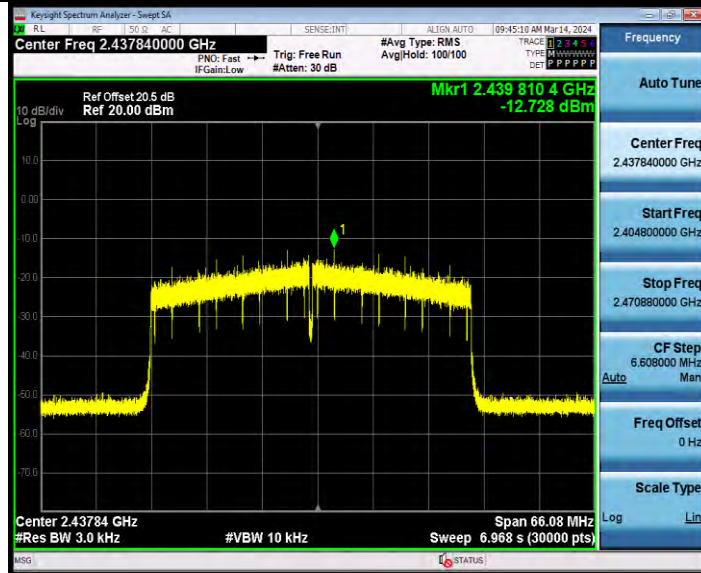

11AX40MIMO Ant1 2452 484Tone RU65

BV 7Layers Communications Technology (Shenzhen) Co., Ltd

Room B37, Warehouse A5, No.3 Chiwan 4th Road, Zhaoshang Street, Nanshan District Shenzhen, Guangdong, People's Republic of China

Tel: +86 755 8869 6566
Fax: +86 755 8869 6577
Email: customerservice.sw@bureauveritas.com