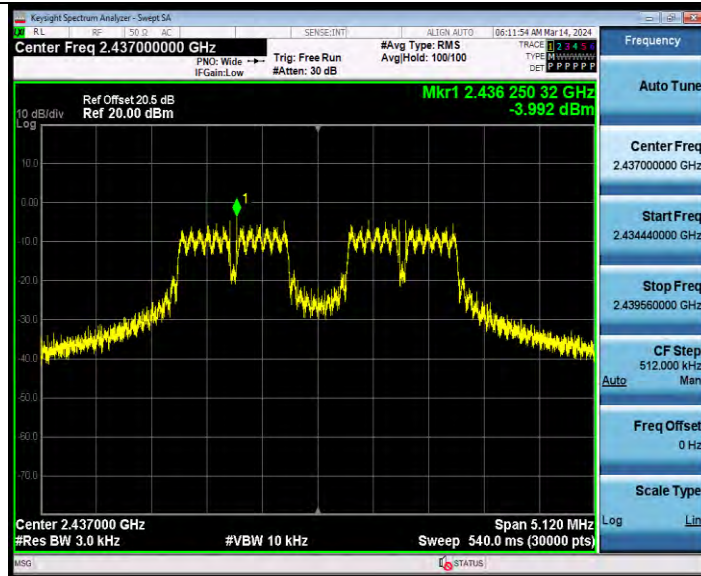

**BUREAU
VERITAS**

Test Report No.: W7L-231127W001RF02

11AX20MIMO Ant2 2437 52Tone RU38