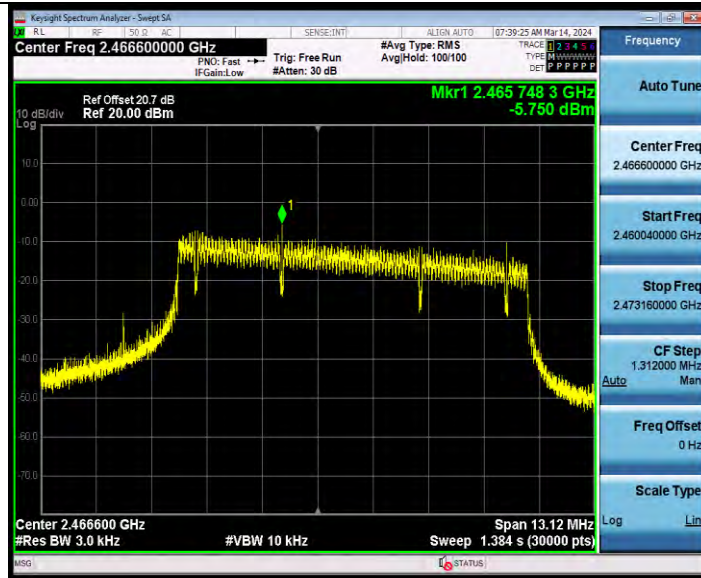

BUREAU VERITAS

Test Report No.: W7L-231127W001RF02

11AX20MIMO Ant2 2462 242Tone RU61