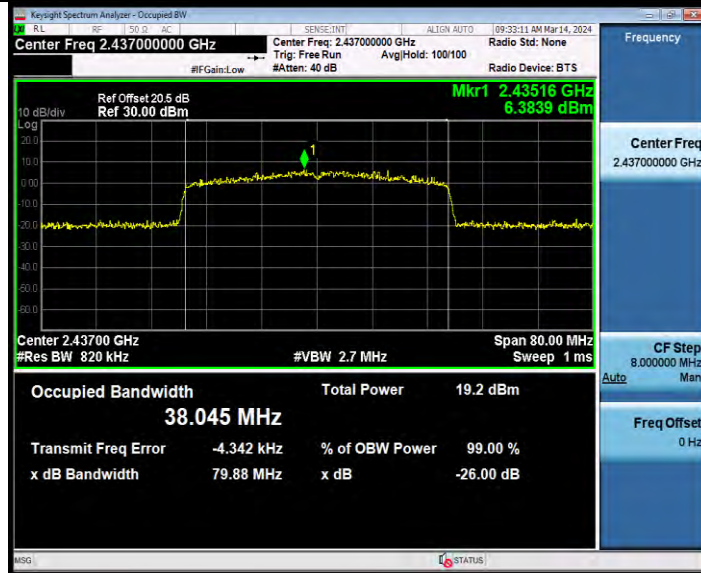

11AX40MIMO Ant1 2452 484Tone RU65

BV 7Layers Communications Technology
(Shenzhen) Co., Ltd

Room B37, Warehouse A5, No.3 Chiwan 4th Road,
Zhaoshang Street, Nanshan District Shenzhen,
Guangdong, People's Republic of China

Tel: +86 755 8869 6566
Fax: +86 755 8869 6577
Email: customerservice.sw@bureauveritas.com