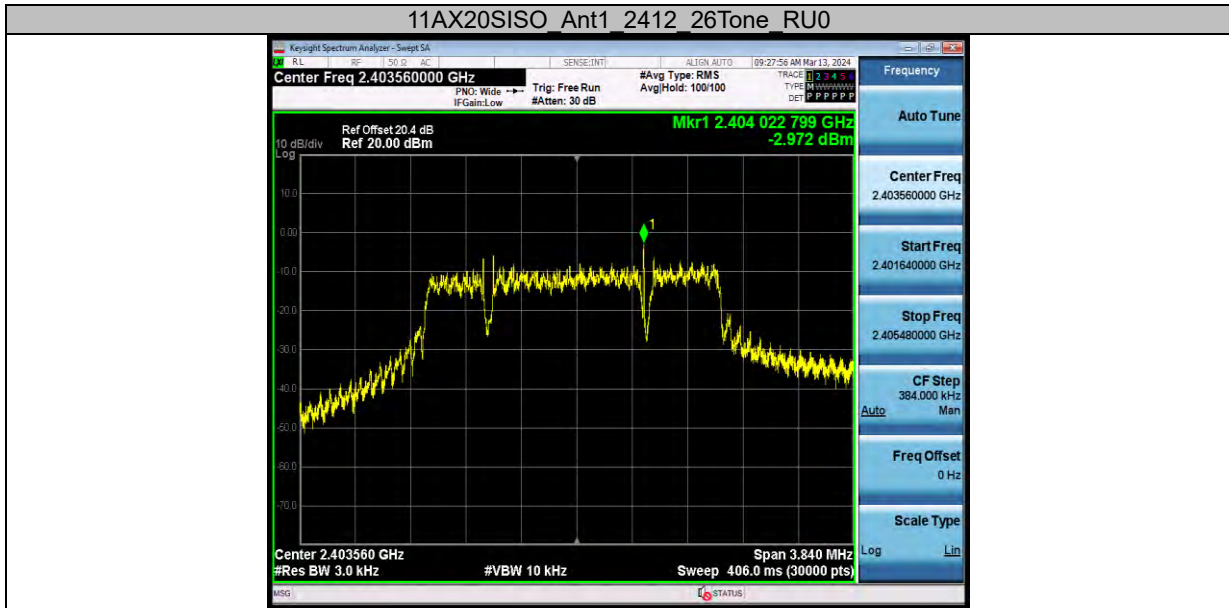

BUREAU VERITAS Test Report No.: W7L-231127W001RF02
TEST GRAPHS

11AX20SISO Ant1 2412 106Tone RU53