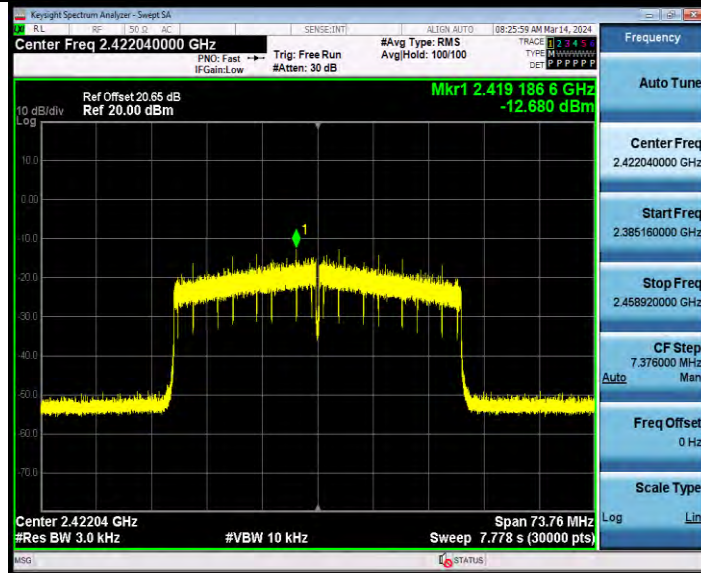

11AX40MIMO Ant1 2422 484Tone RU65

**BUREAU  
VERITAS**

Test Report No.: W7L-231127W001RF02

11AX40MIMO Ant2 2422 484Tone RU65

11AX40MIMO Ant1 2437 484Tone RU65

BV 7Layers Communications Technology  
(Shenzhen) Co., Ltd