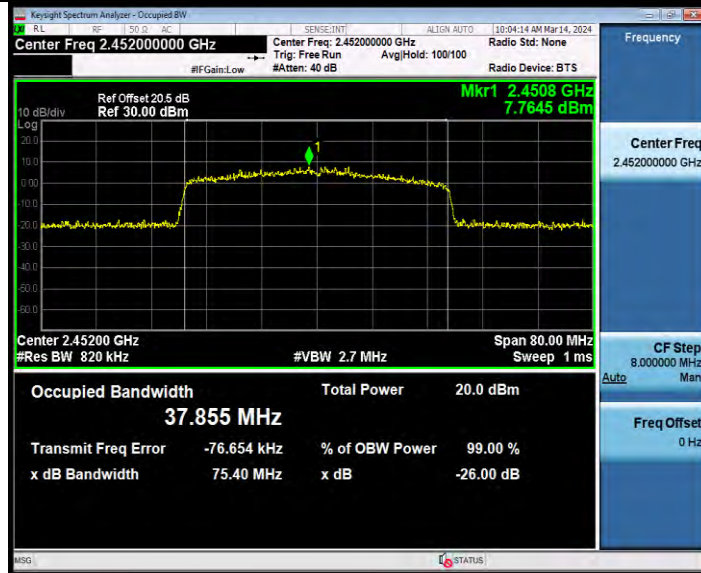

BV 7Layers Communications Technology
(Shenzhen) Co., Ltd

Room B37, Warehouse A5, No.3 Chiwan 4th Road,
Zhaoshang Street, Nanshan District Shenzhen,
Guangdong, People's Republic of China

Tel: +86 755 8869 6566
Fax: +86 755 8869 6577
Email: customerservice.sw@bureauveritas.com