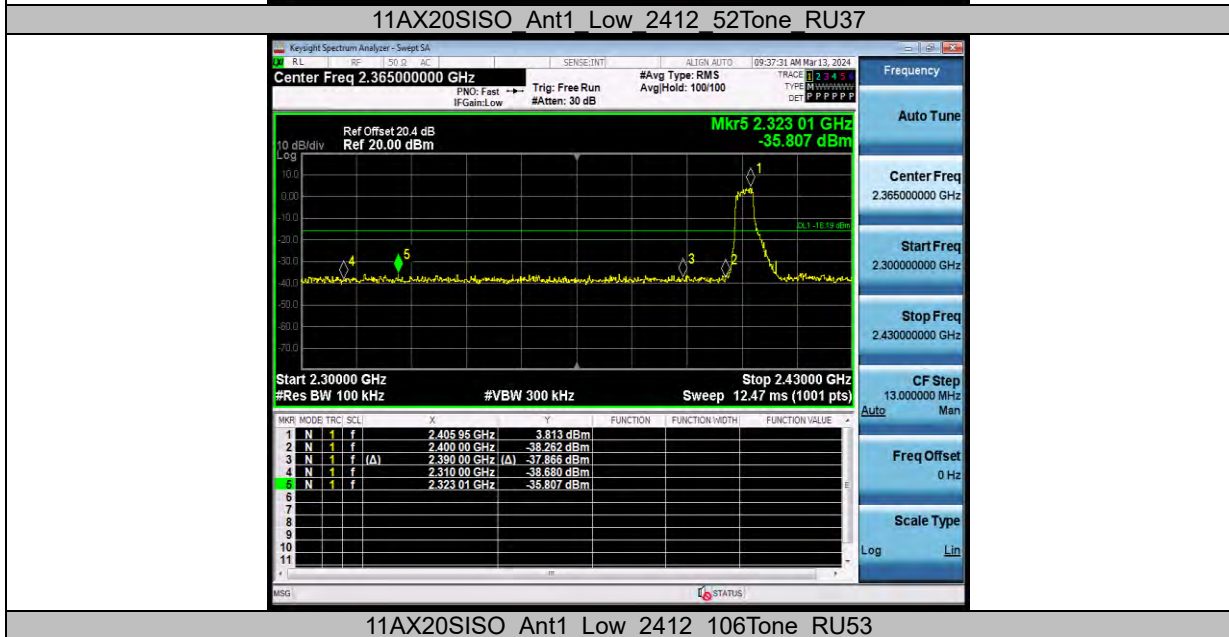

BUREAU VERITAS Test Report No.: W7L-231127W001RF02
TEST GRAPHS

11AX20SISO Ant1 Low 2412 106Tone RU53