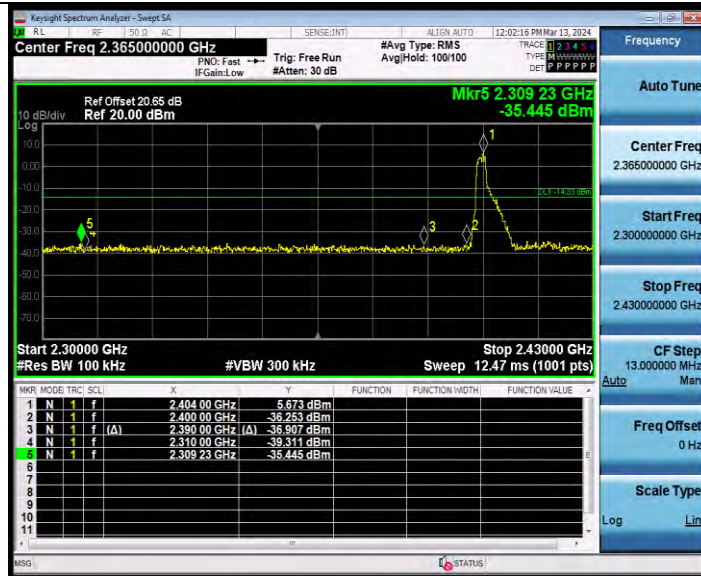

BUREAU VERITAS

Test Report No.: W7L-231127W001RF02

11AX20SISO Ant2 Low 2412 52Tone RU37