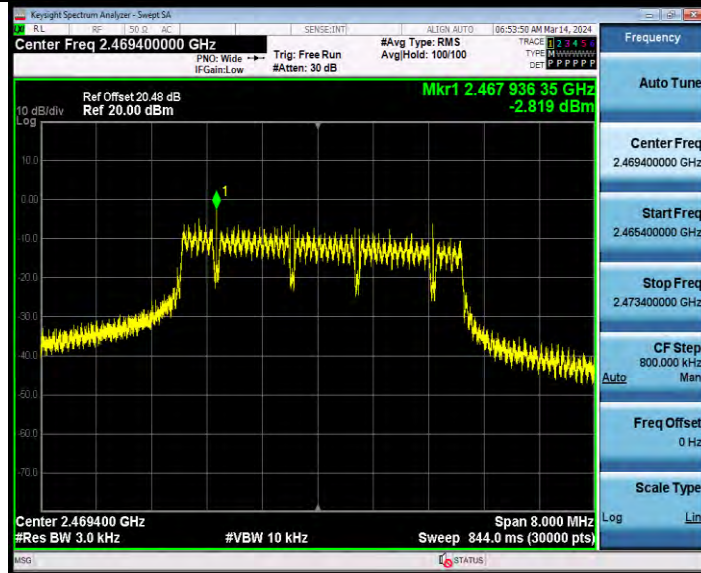

11AX20MIMO Ant1 2462 106Tone RU54

BV 7Layers Communications Technology (Shenzhen) Co., Ltd

Room B37, Warehouse A5, No.3 Chiwan 4th Road, Zhaoshang Street, Nanshan District Shenzhen, Guangdong, People's Republic of China

Tel: +86 755 8869 6566
Fax: +86 755 8869 6577
Email: customerservice.sw@bureauveritas.com