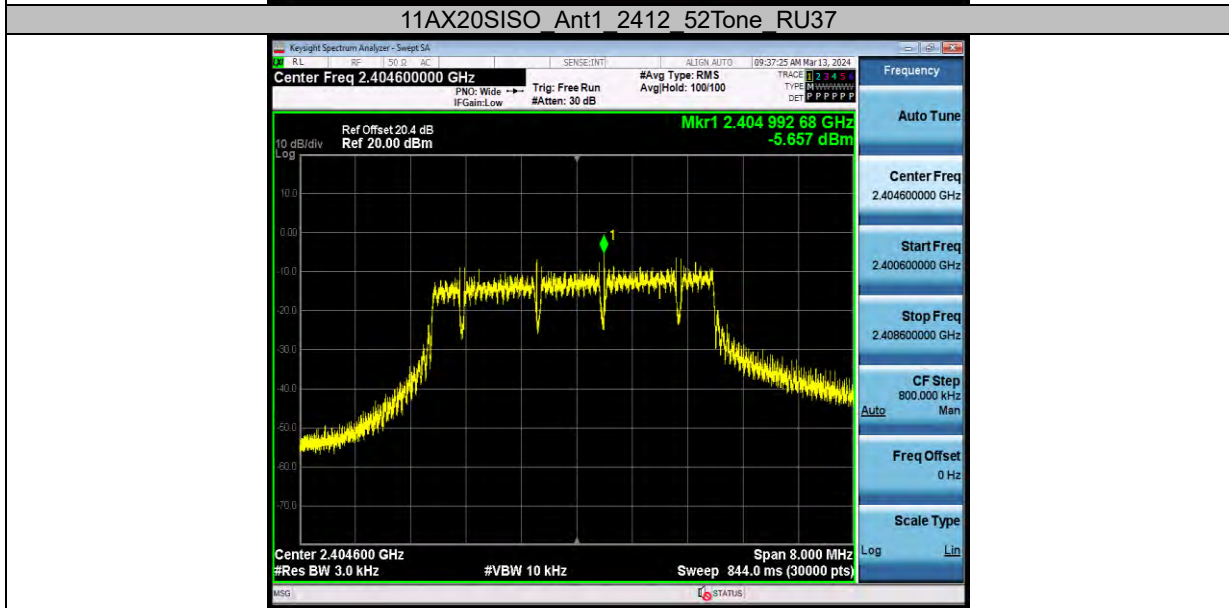

BUREAU VERITAS Test Report No.: W7L-231127W001RF02
TEST GRAPHS

11AX20SISO Ant1 2412 106Tone RU53