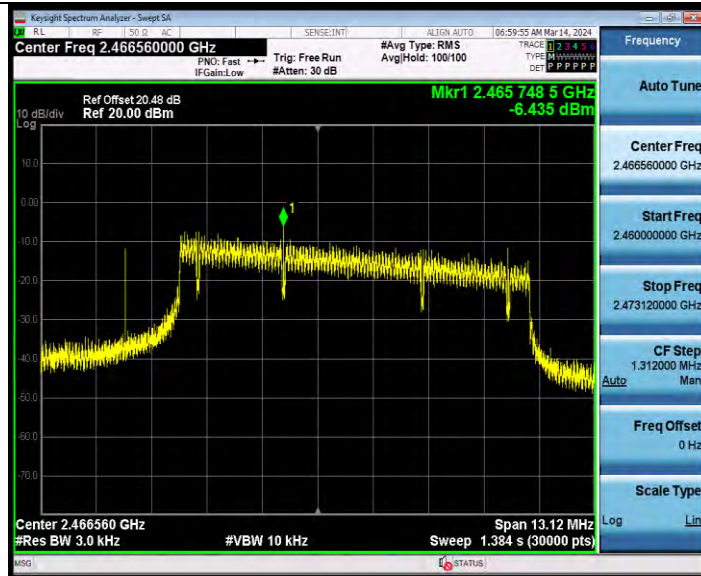

BUREAU VERITAS

Test Report No.: W7L-231127W001RF02

11AX20MIMO Ant1 2462 242Tone RU61