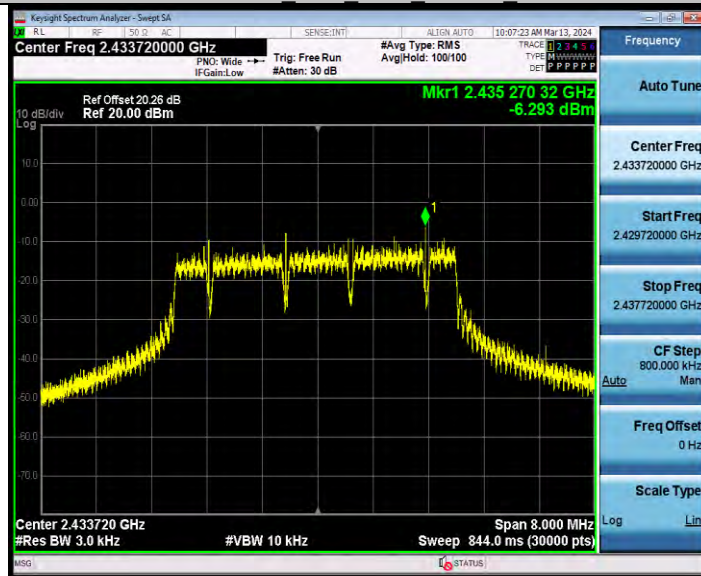

11AX20SISO Ant1 2437 26Tone RU4

**BUREAU  
VERITAS**

Test Report No.: W7L-231127W001RF02

11AX20SISO Ant1 2437 52Tone RU38

11AX20SISO Ant1 2437 106Tone RU53

BV 7Layers Communications Technology  
(Shenzhen) Co., Ltd