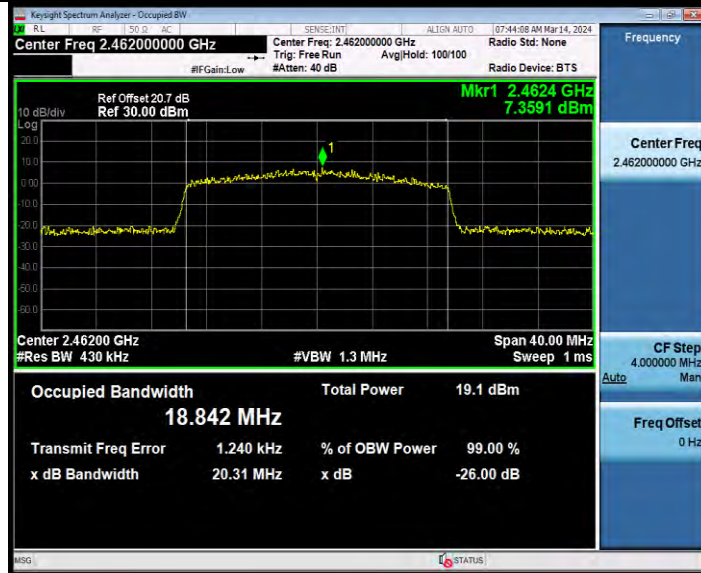

11AX40MIMO Ant1 2422 484Tone RU65