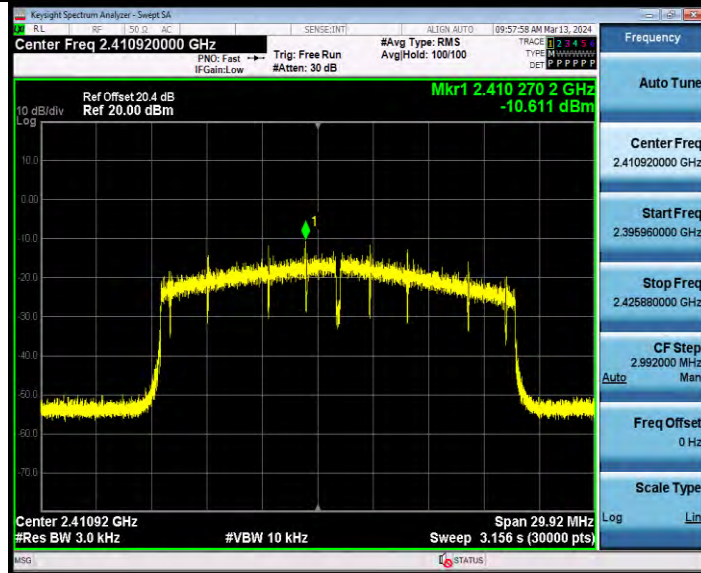

**BUREAU VERITAS** Test Report No.: W7L-231127W001RF02  
**TEST GRAPHS**

**11AX20SISO Ant1 2412 106Tone RU53**

BUREAU VERITAS

Test Report No.: W7L-231127W001RF02

11AX20SISO Ant1 2412 242Tone RU61

11AX20SISO Ant2 2412 26Tone RU0