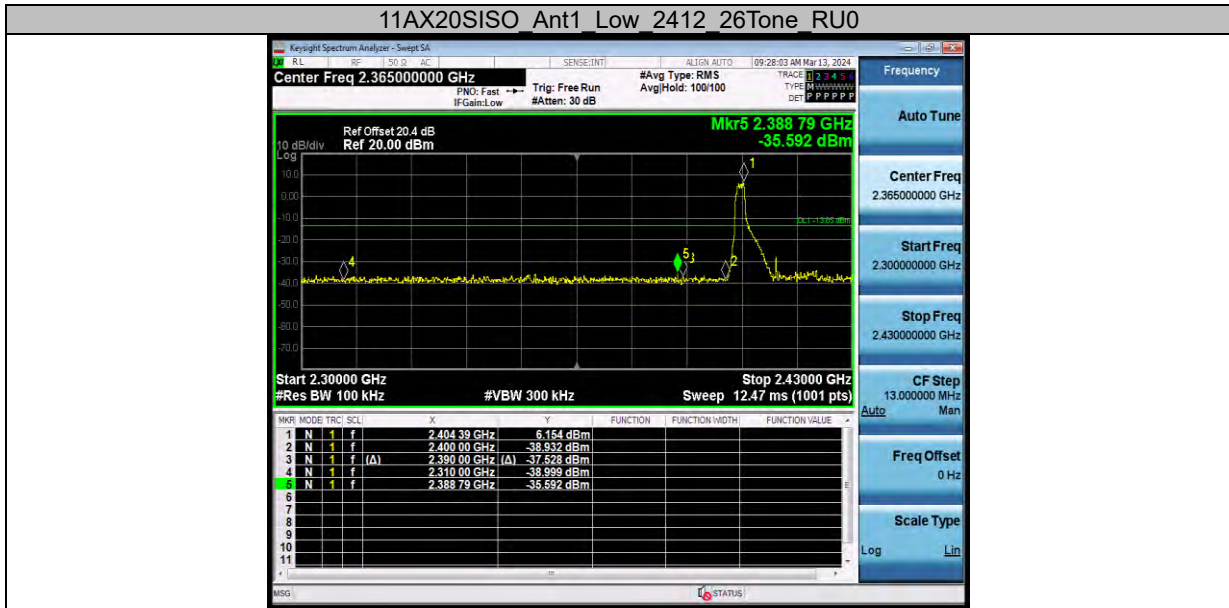

BUREAU VERITAS Test Report No.: W7L-231127W001RF02
TEST GRAPHS

11AX20SISO Ant1 Low 2412 106Tone RU53