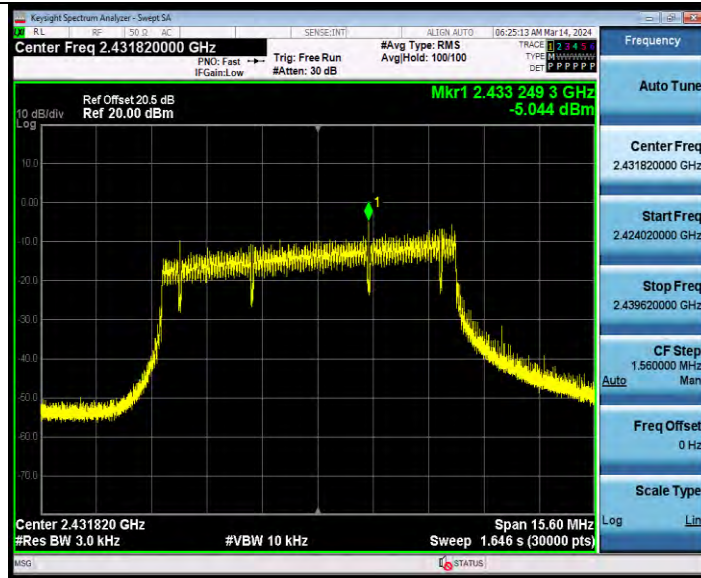

BUREAU VERITAS

Test Report No.: W7L-231127W001RF02

11AX20MIMO Ant2 2437 242Tone RU61