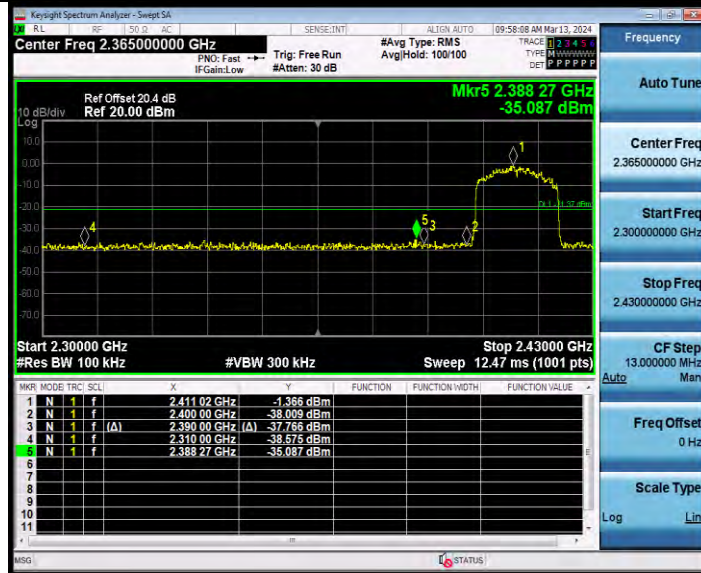

11AX20SISO Ant2 Low 2412 26Tone RU60