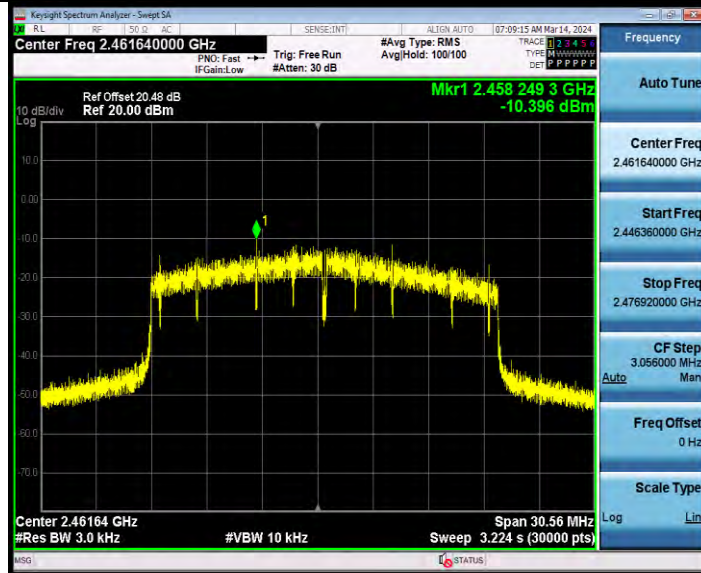

11AX20MIMO Ant2 2462 26Tone RU8

BV 7Layers Communications Technology (Shenzhen) Co., Ltd

Room B37, Warehouse A5, No.3 Chiwan 4th Road, Zhaoshang Street, Nanshan District Shenzhen, Guangdong, People's Republic of China