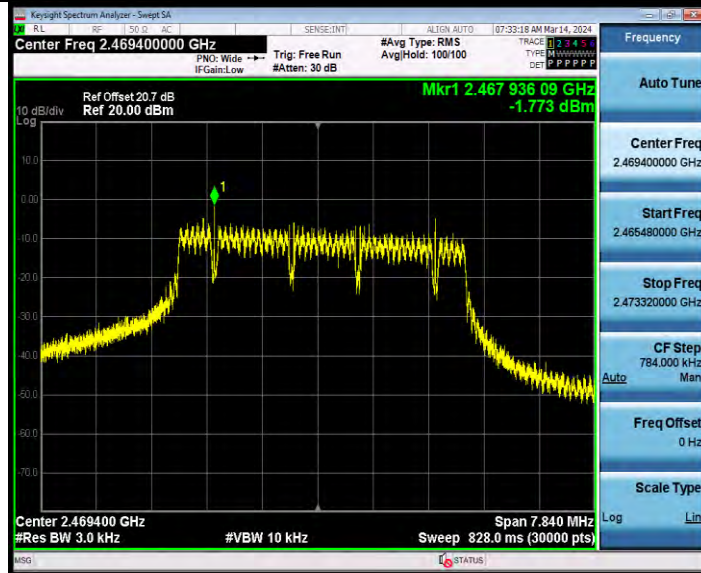

11AX20MIMO Ant2 2462 106Tone RU54

BV 7Layers Communications Technology  
(Shenzhen) Co., Ltd

Room B37, Warehouse A5, No.3 Chiwan 4th Road,  
Zhaoshang Street, Nanshan District Shenzhen,  
Guangdong, People's Republic of China