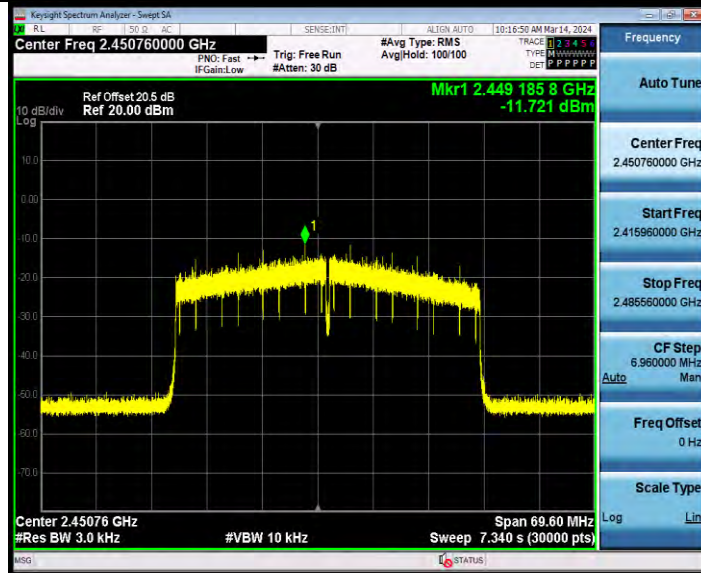

BV 7Layers Communications Technology
(Shenzhen) Co., Ltd

Room B37, Warehouse A5, No.3 Chiwan 4th Road,
Zhaoshang Street, Nanshan District Shenzhen,
Guangdong, People's Republic of China

Tel: +86 755 8869 6566
Fax: +86 755 8869 6577
Email: customerservice.sw@bureauveritas.com