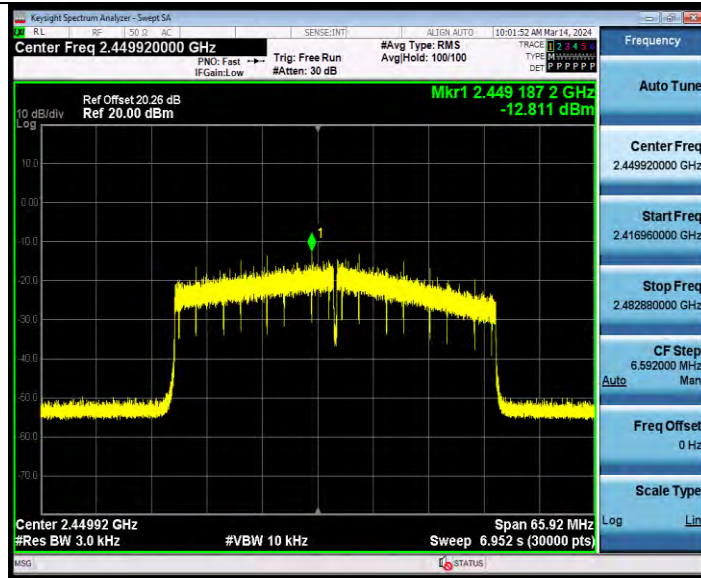

**BUREAU
VERITAS**

Test Report No.: W7L-231127W001RF02

11AX40MIMO Ant2 2452 484Tone RU65