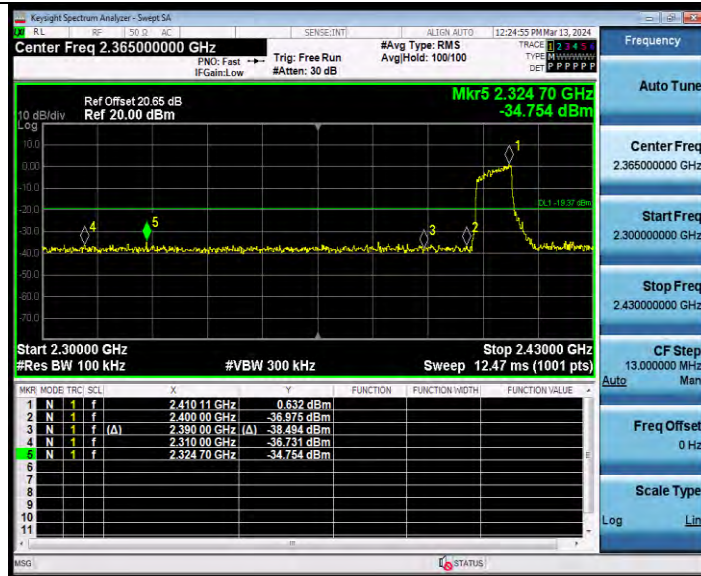

BUREAU VERITAS Test Report No.: W7L-231127W001RF02

11AX20SISO Ant2 Low 2412 242Tone RU61