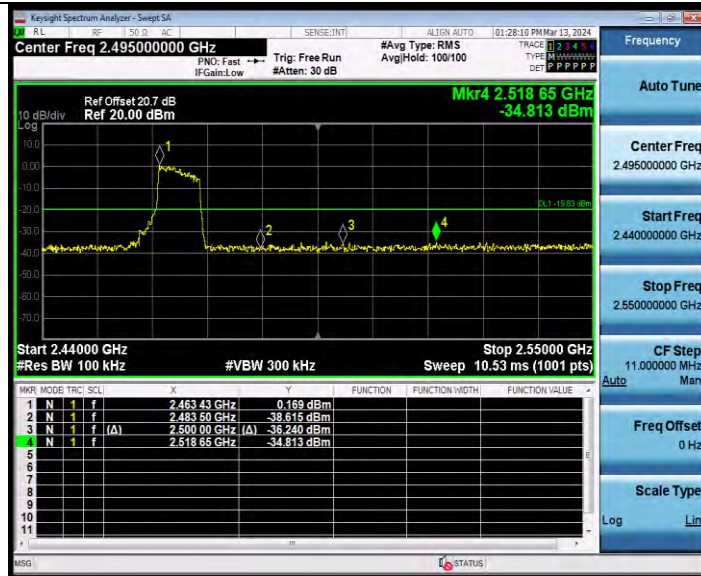

11AX20SISO Ant2 High 2462 52Tone RU40

11AX20SISO Ant2 High 2462 106Tone RU54

**BUREAU VERITAS** Test Report No.: W7L-231127W001RF02

11AX20SISO Ant2 High 2462 242Tone RU61

11AX40SISO Ant1 Low 2422 484Tone RU65