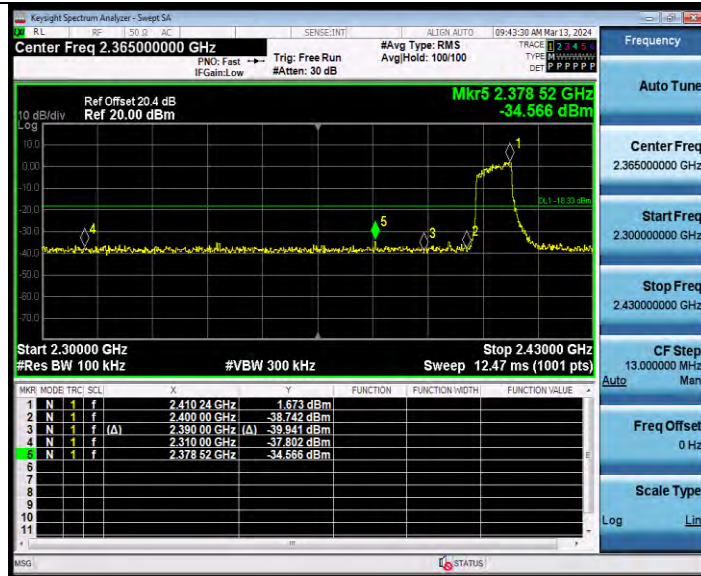

11AX20SISO Ant1 Low 2412 242Tone RU61