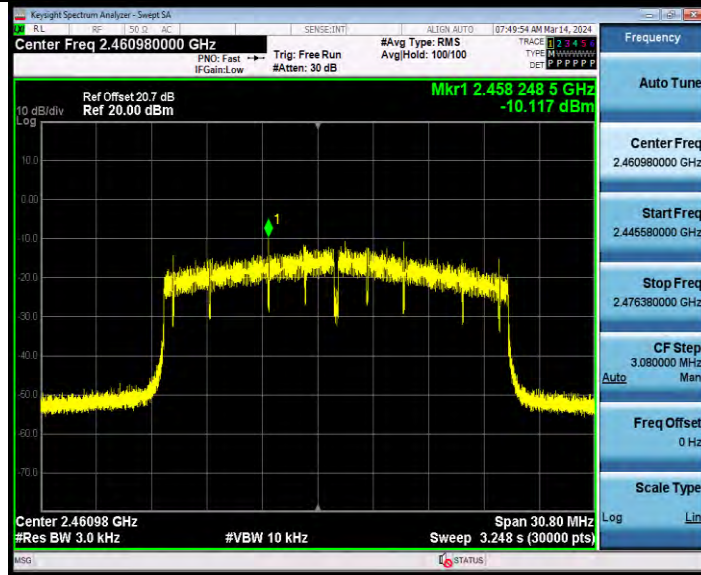

11AX40MIMO Ant1 2422 484Tone RU65

**BUREAU  
VERITAS**

Test Report No.: W7L-231127W001RF02

11AX40MIMO Ant2 2422 484Tone RU65

11AX40MIMO Ant1 2437 484Tone RU65

BV 7Layers Communications Technology  
(Shenzhen) Co., Ltd