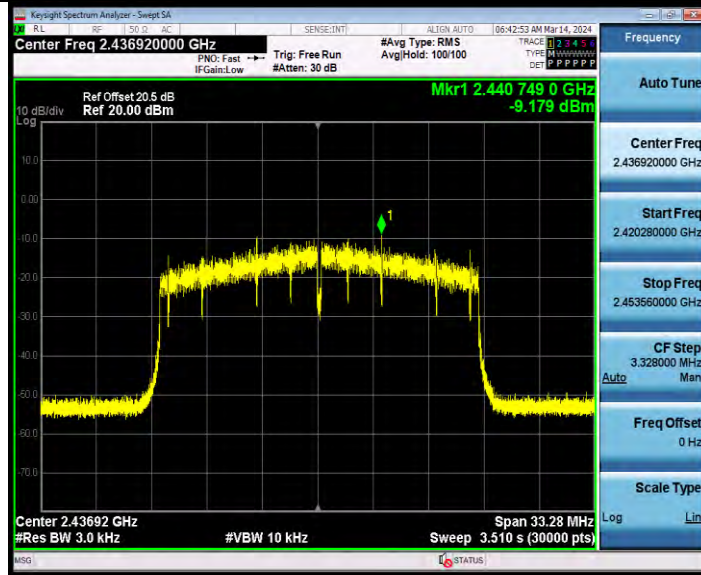

11AX20MIMO Ant1 2462 26Tone RU8

BV 7Layers Communications Technology (Shenzhen) Co., Ltd

Room B37, Warehouse A5, No.3 Chiwan 4th Road, Zhaoshang Street, Nanshan District Shenzhen, Guangdong, People's Republic of China

Tel: +86 755 8869 6566
Fax: +86 755 8869 6577
Email: customerservice.sw@bureauveritas.com