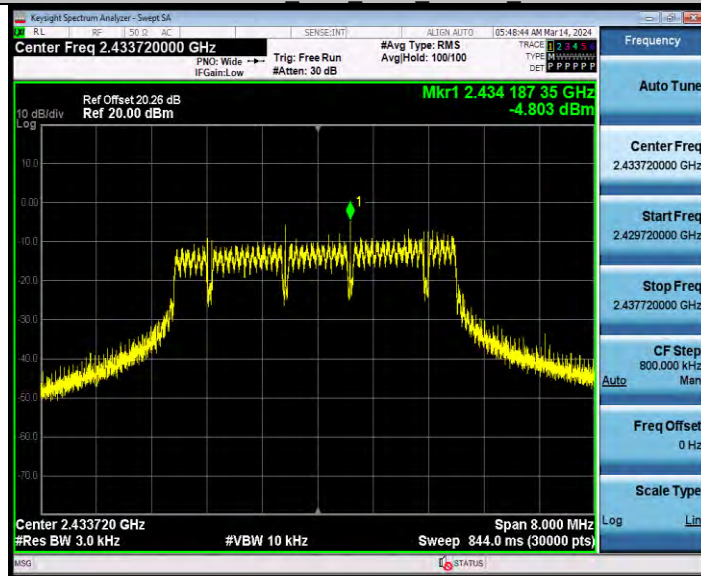

11AX20MIMO Ant1 2437 106Tone RU53

BV 7Layers Communications Technology
(Shenzhen) Co., Ltd

Room B37, Warehouse A5, No.3 Chiwan 4th Road,
Zhaoshang Street, Nanshan District Shenzhen,
Guangdong, People's Republic of China

Tel: +86 755 8869 6566
Fax: +86 755 8869 6577
Email: customerservice.sw@bureauveritas.com