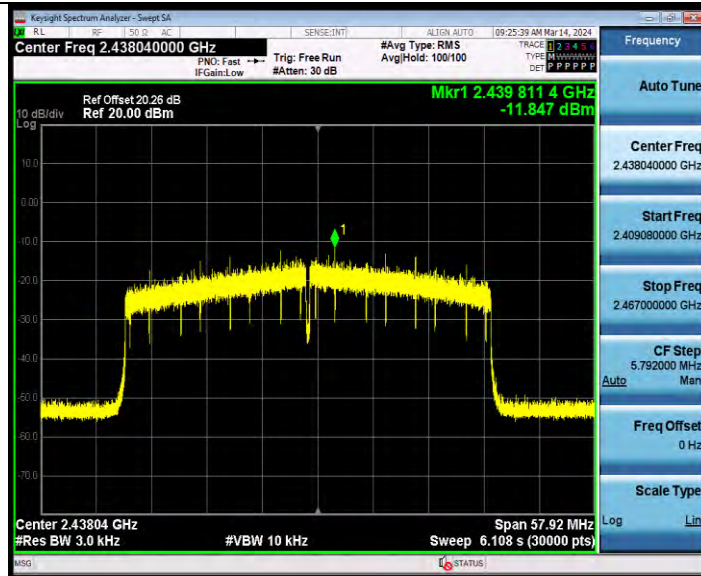

BUREAU VERITAS

Test Report No.: W7L-231127W001RF02

11AX40MIMO Ant2 2437 484Tone RU65