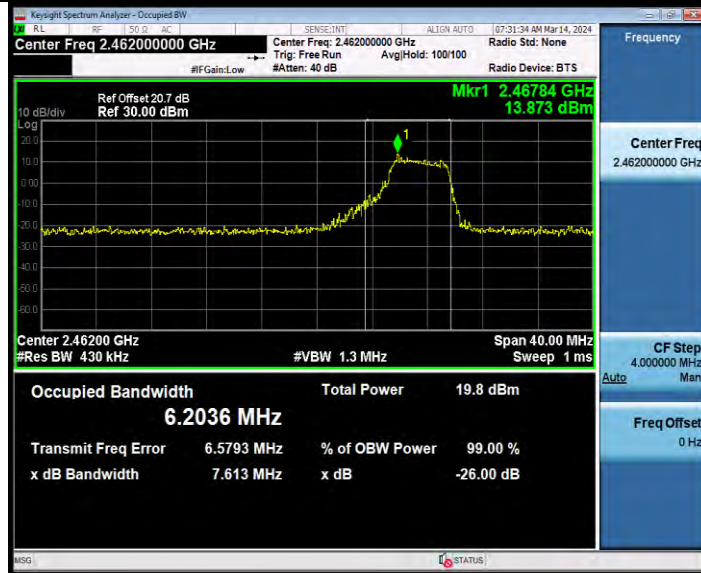

11AX20MIMO Ant2 2462 106Tone RU54