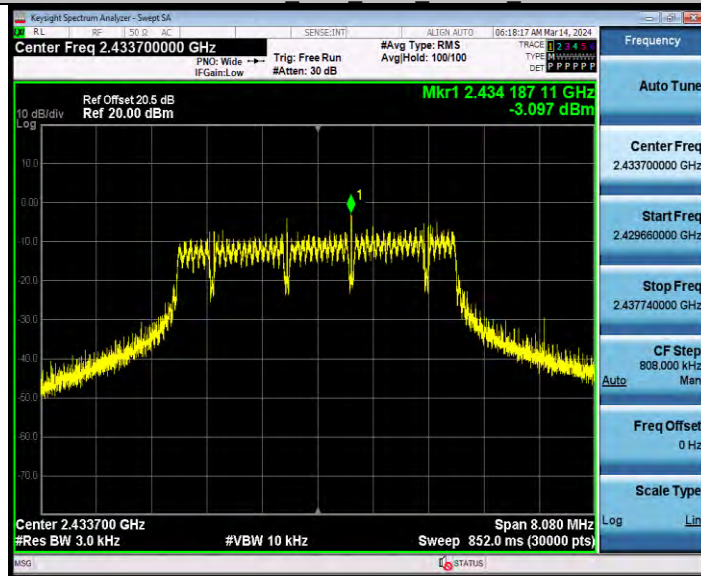

11AX20MIMO Ant2 2437 106Tone RU53

BV 7Layers Communications Technology
(Shenzhen) Co., Ltd

Room B37, Warehouse A5, No.3 Chiwan 4th Road,
Zhaoshang Street, Nanshan District Shenzhen,
Guangdong, People's Republic of China

Tel: +86 755 8869 6566
Fax: +86 755 8869 6577
Email: customerservice.sw@bureauveritas.com