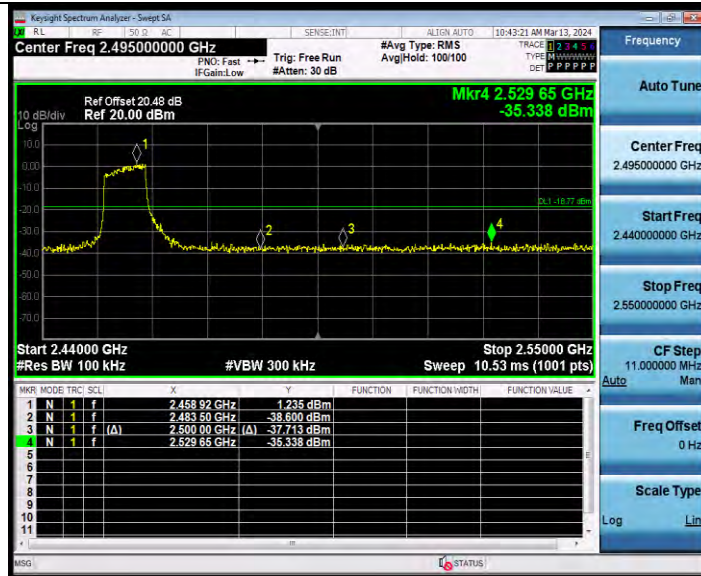

11AX20SISO Ant1 High 2462 242Tone RU61