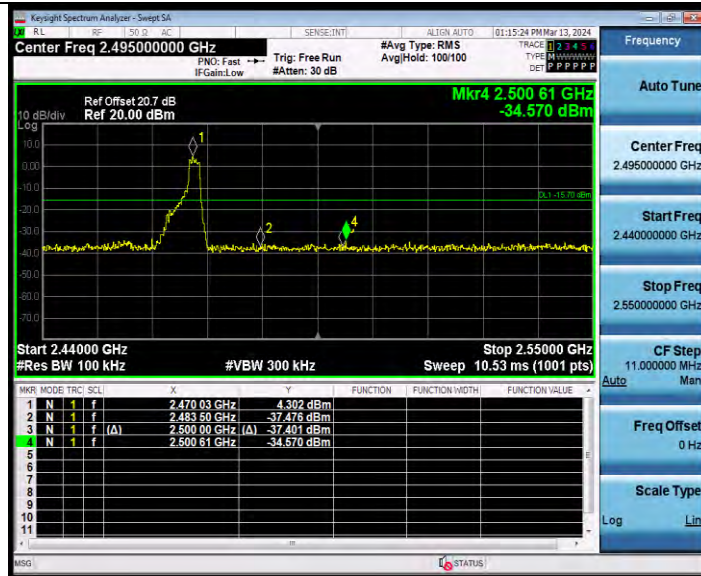

11AX20SISO Ant2 High 2462 52Tone RU40

11AX20SISO Ant2 High 2462 106Tone RU54

**BUREAU VERITAS** Test Report No.: W7L-231127W001RF02

11AX20SISO Ant2 High 2462 242Tone RU61

11AX40SISO Ant1 Low 2422 484Tone RU65