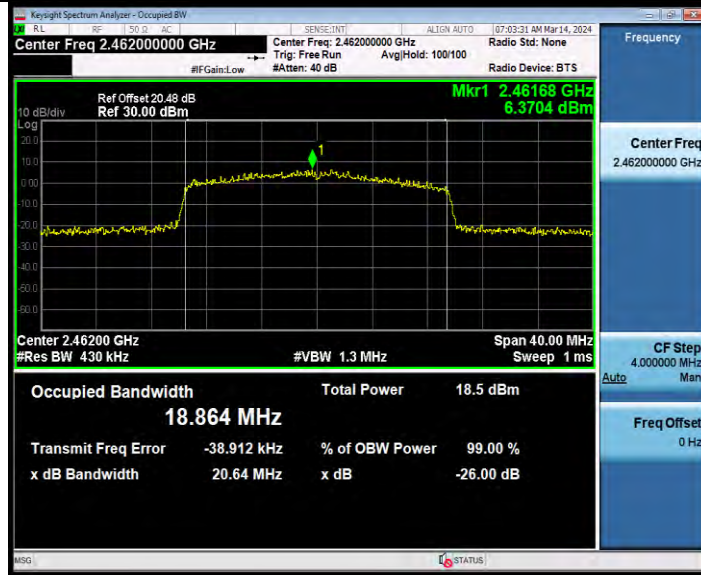

11AX20MIMO Ant2 2462 26Tone RU8