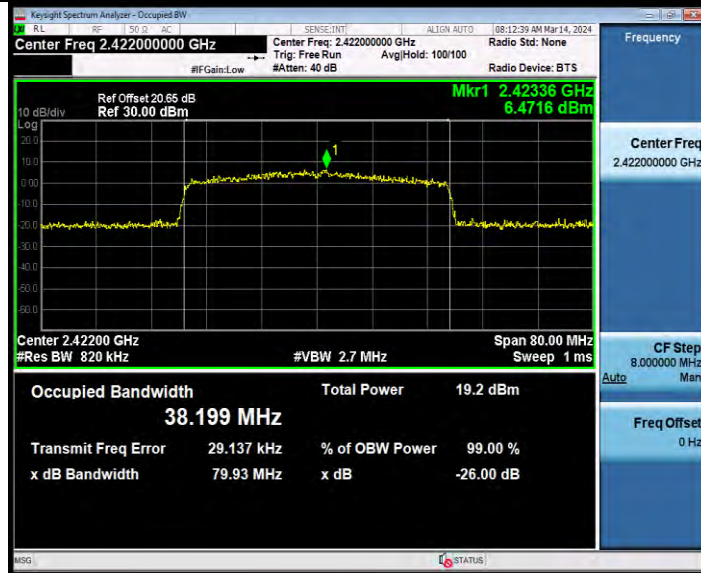

11AX20MIMO Ant2 2462 242Tone RU61

11AX40MIMO Ant1 2422 484Tone RU65

**BUREAU  
VERITAS**

**Test Report No.: W7L-231127W001RF02**

11AX40MIMO Ant2 2422 484Tone RU65

11AX40MIMO Ant1 2437 484Tone RU65

BV 7Layers Communications Technology  
(Shenzhen) Co., Ltd