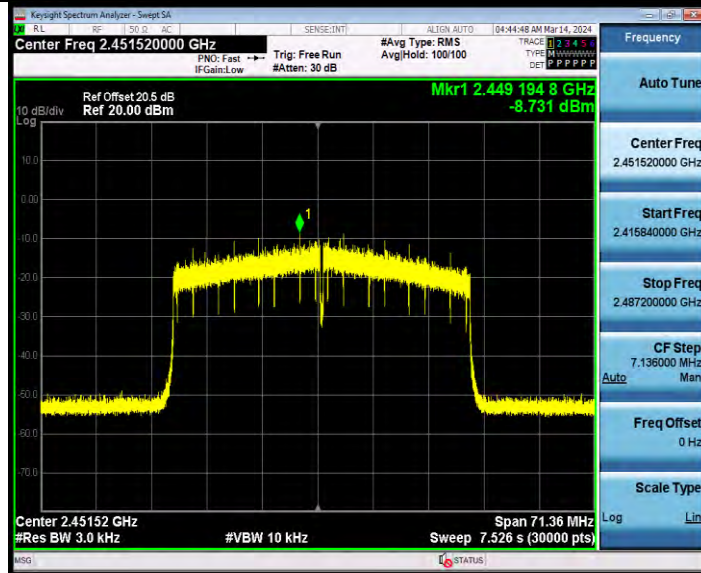

BUREAU VERITAS

Test Report No.: W7L-231127W001RF02

11AX40SISO Ant2 2437 484Tone RU65

11AX40SISO Ant1 2452 484Tone RU65

**BUREAU  
VERITAS**

Test Report No.: W7L-231127W001RF02

11AX40SISO Ant2 2452 484Tone RU65