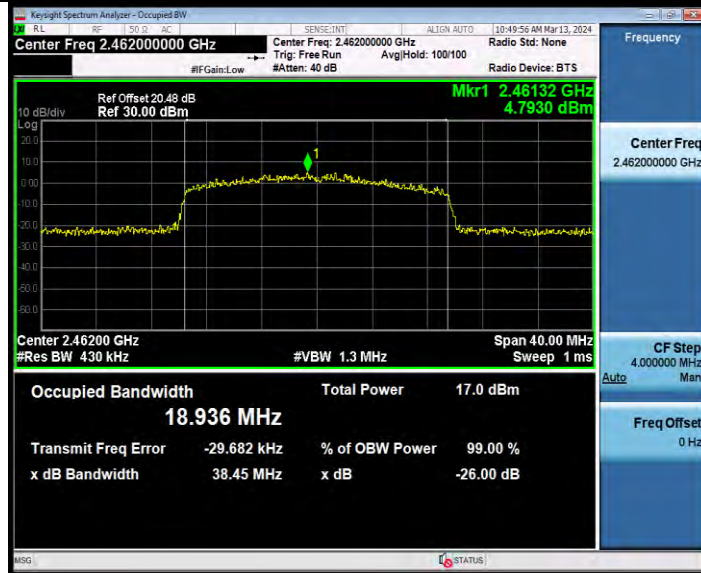

11AX20SISO Ant2 2462 26Tone RU8