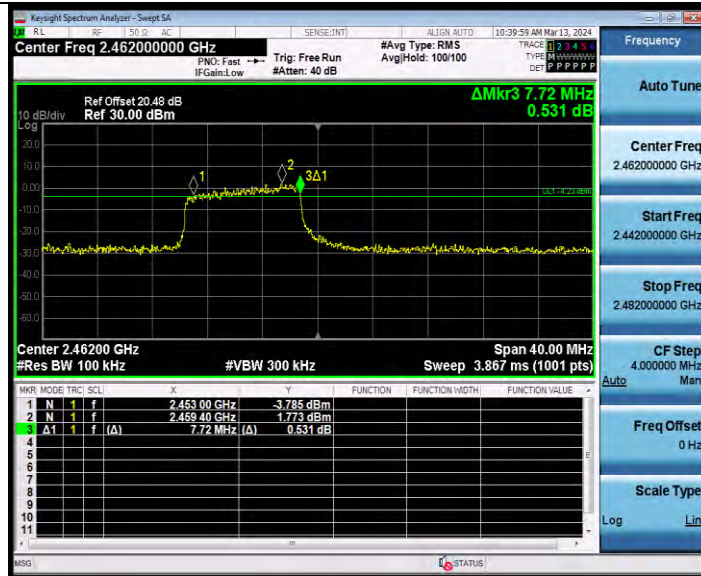

**BUREAU
VERITAS**

Test Report No.: W7L-231127W001RF02

11AX20SISO Ant1 2462 242Tone RU61