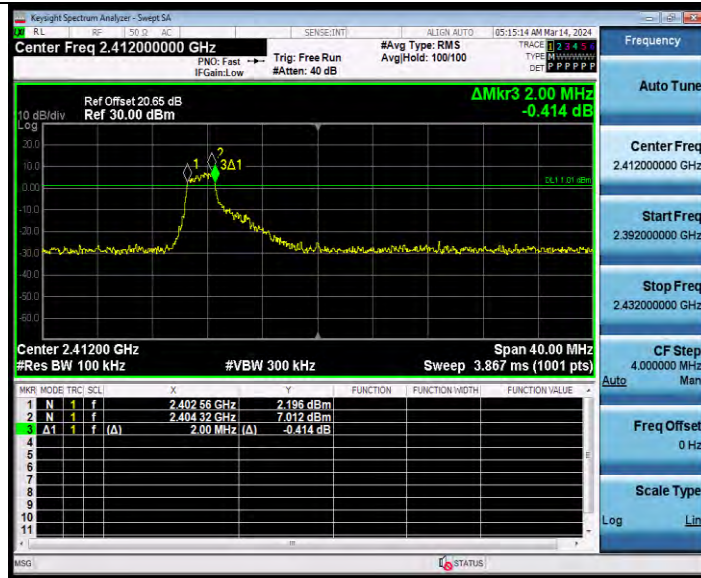

11AX20MIMO Ant2 2412 52Tone RU37