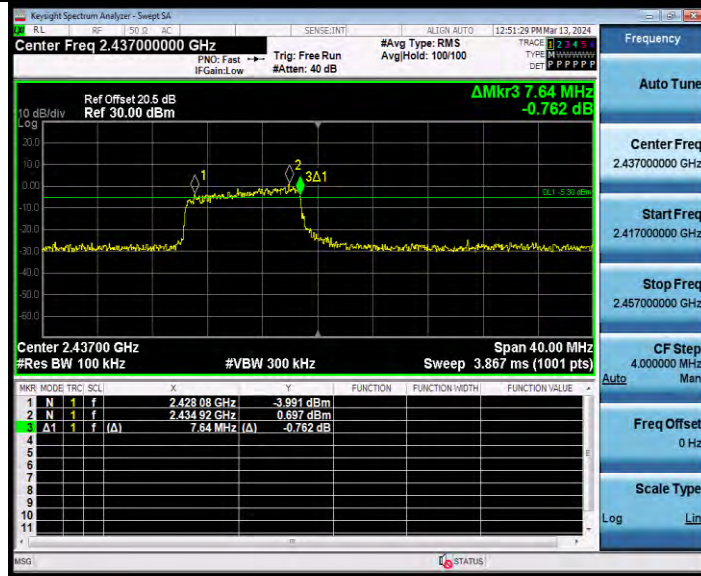

**BUREAU  
VERITAS**

Test Report No.: W7L-231127W001RF02

11AX20SISO Ant2 2437 242Tone RU61

11AX20SISO Ant1 2462 26Tone RU8

BV 7Layers Communications Technology  
(Shenzhen) Co., Ltd

Room B37, Warehouse A5, No.3 Chiwan 4th Road,  
Zhaoshang Street, Nanshan District Shenzhen,  
Guangdong, People's Republic of China