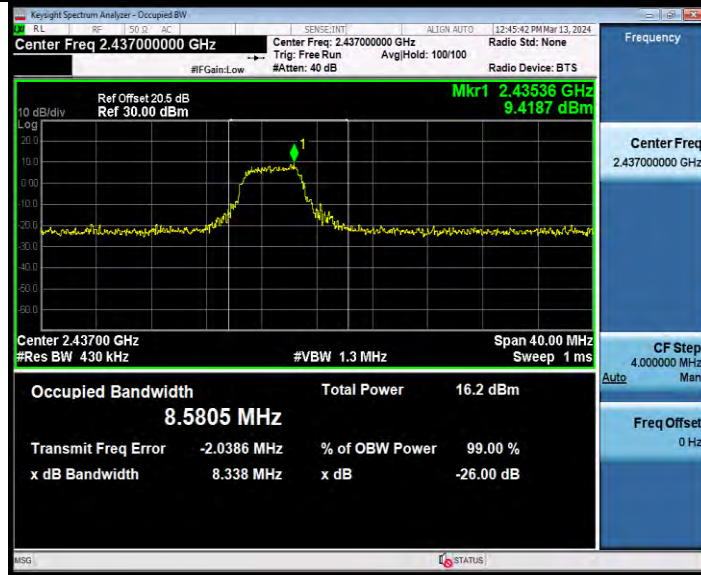

11AX20SISO Ant1 2437 242Tone RU61

11AX20SISO Ant2 2437 26Tone RU4

**BUREAU  
VERITAS**

**Test Report No.: W7L-231127W001RF02**

11AX20SISO Ant2 2437 52Tone RU38

11AX20SISO Ant2 2437 106Tone RU53

**BUREAU  
VERITAS**