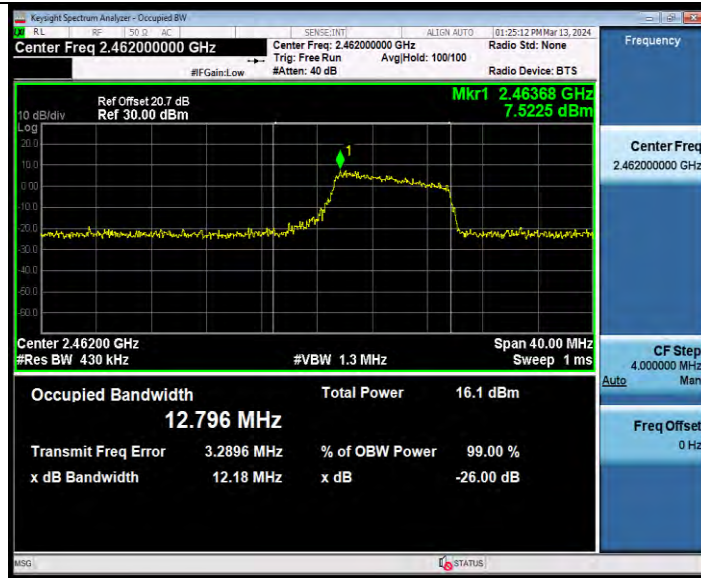

**BUREAU
VERITAS**

Test Report No.: W7L-231127W001RF02

11AX20SISO Ant2 2462 242Tone RU61