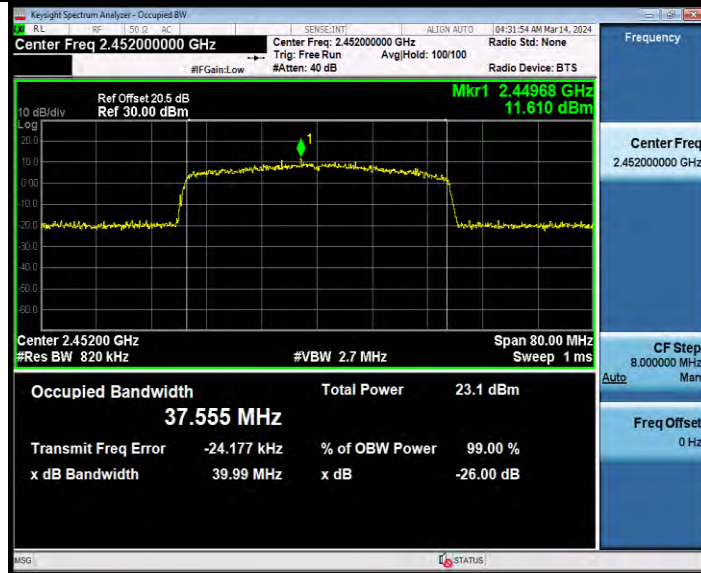

**BUREAU  
VERITAS**

**Test Report No.: W7L-231127W001RF02**

11AX40SISO Ant2 2452 484Tone RU65

11AX20MIMO Ant1 2412 26Tone RU0

**BUREAU  
VERITAS**

**Test Report No.: W7L-231127W001RF02**

11AX20MIMO Ant1 2412 52Tone RU37