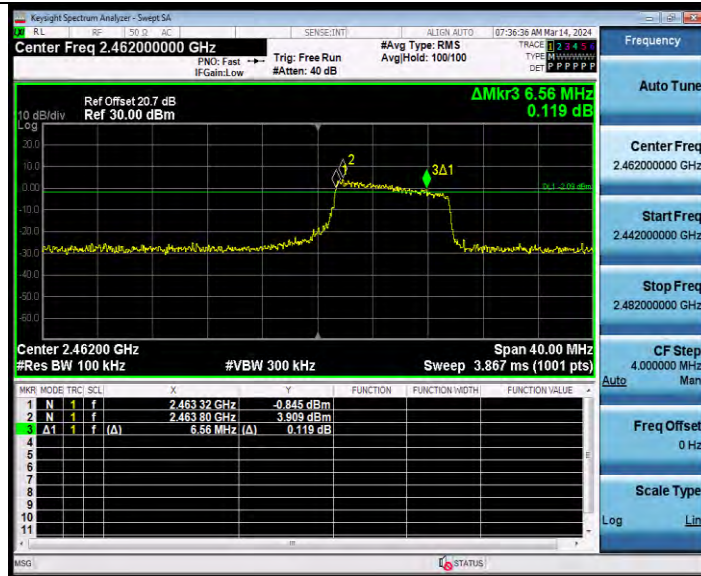

11AX20MIMO Ant2 2462 242Tone RU61