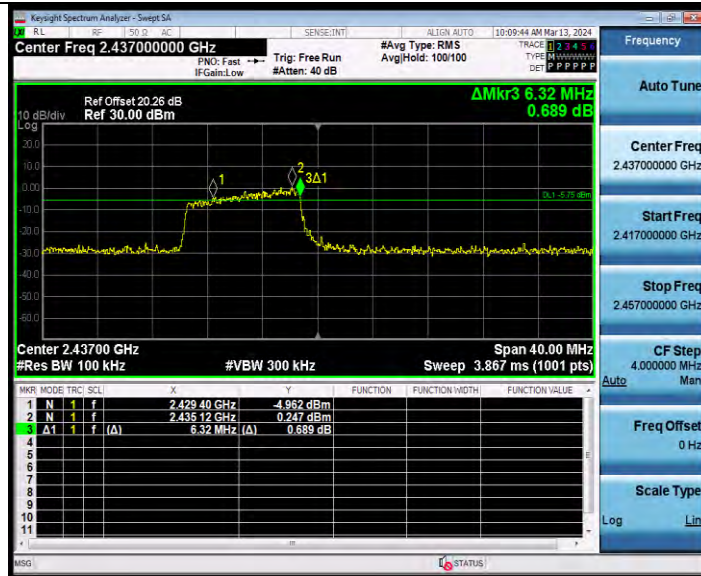

BUREAU VERITAS Test Report No.: W7L-231127W001RF02

11AX20SISO Ant1 2437 242Tone RU61