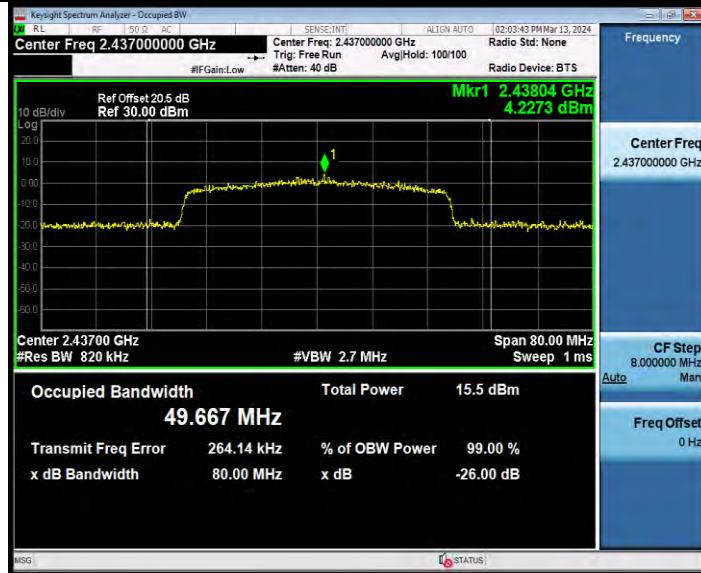

11AX40SISO Ant1 2452 484Tone RU65

BV 7Layers Communications Technology
(Shenzhen) Co., Ltd

Room B37, Warehouse A5, No.3 Chiwan 4th Road,
Zhaoshang Street, Nanshan District Shenzhen,
Guangdong, People's Republic of China

Tel: +86 755 8869 6566
Fax: +86 755 8869 6577
Email: customerservice.sw@bureauveritas.com