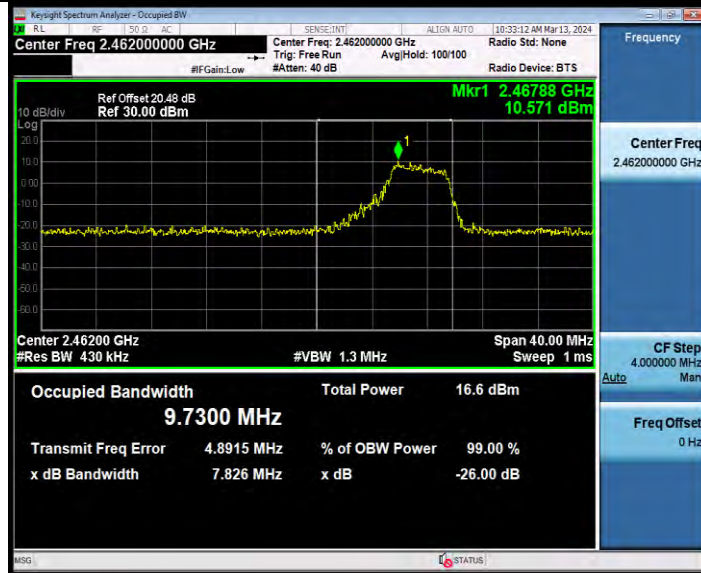

**Test Report No.: W7L-231127W001RF02**

11AX20SISO Ant2 2437 242Tone RU61

11AX20SISO Ant1 2462 26Tone RU8

**BUREAU  
VERITAS**

**Test Report No.: W7L-231127W001RF02**

11AX20SISO Ant1 2462 52Tone RU40

11AX20SISO Ant1 2462 106Tone RU54