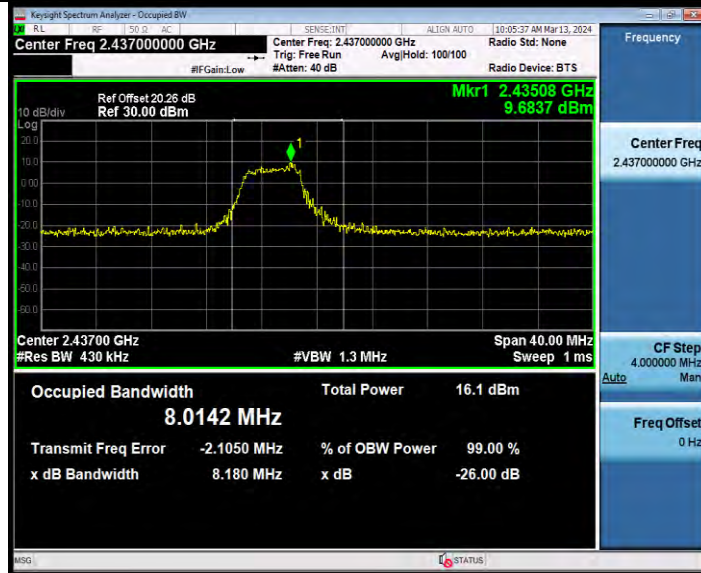

11AX20SISO Ant1 2437 26Tone RU4

**BUREAU  
VERITAS**

**Test Report No.: W7L-231127W001RF02**

11AX20SISO Ant1 2437 52Tone RU38

11AX20SISO Ant1 2437 106Tone RU53

**BUREAU  
VERITAS**

**Test Report No.: W7L-231127W001RF02**