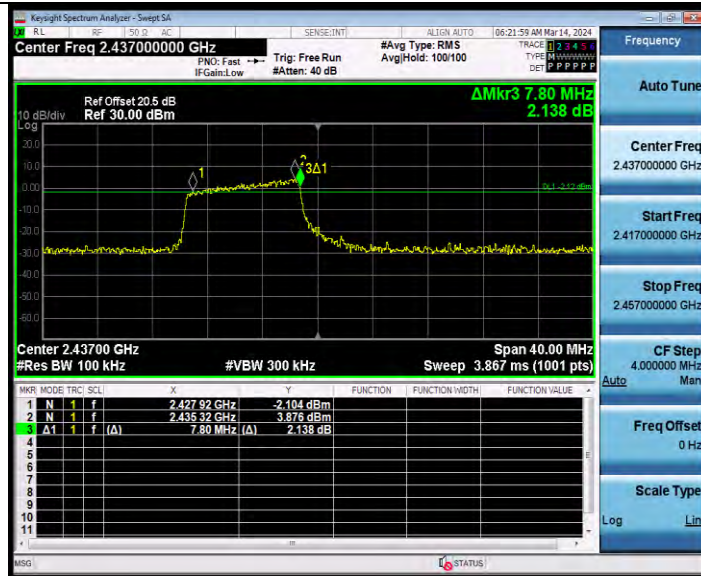

BUREAU VERITAS Test Report No.: W7L-231127W001RF02

11AX20MIMO Ant2 2437 242Tone RU61