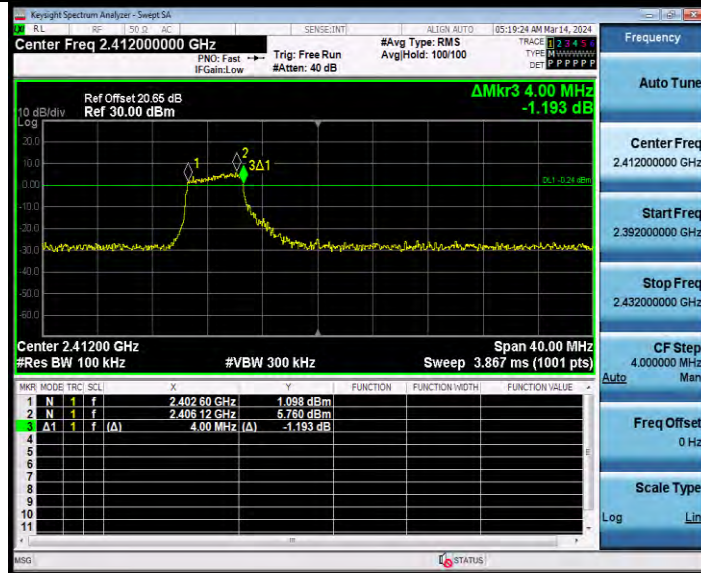

11AX20MIMO Ant2 2412 52Tone RU37

11AX20MIMO Ant2 2412 106Tone RU53

BUREAU VERITAS

Test Report No.: W7L-231127W001RF02

11AX20MIMO Ant2 2412 242Tone RU61

11AX20MIMO Ant1 2437 26Tone RU4

BV 7Layers Communications Technology (Shenzhen) Co., Ltd