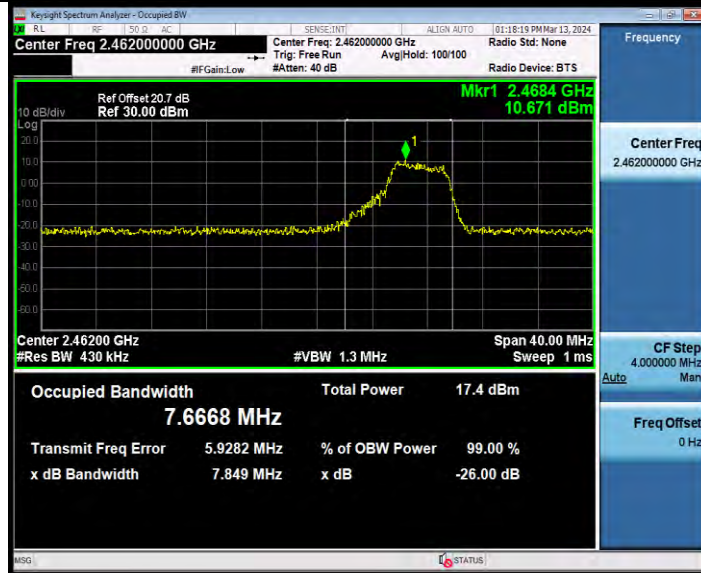

**BUREAU  
VERITAS**

**Test Report No.: W7L-231127W001RF02**

11AX20SISO Ant1 2462 242Tone RU61

11AX20SISO Ant2 2462 26Tone RU8

**BUREAU  
VERITAS**

**Test Report No.: W7L-231127W001RF02**

11AX20SISO Ant2 2462 52Tone RU40