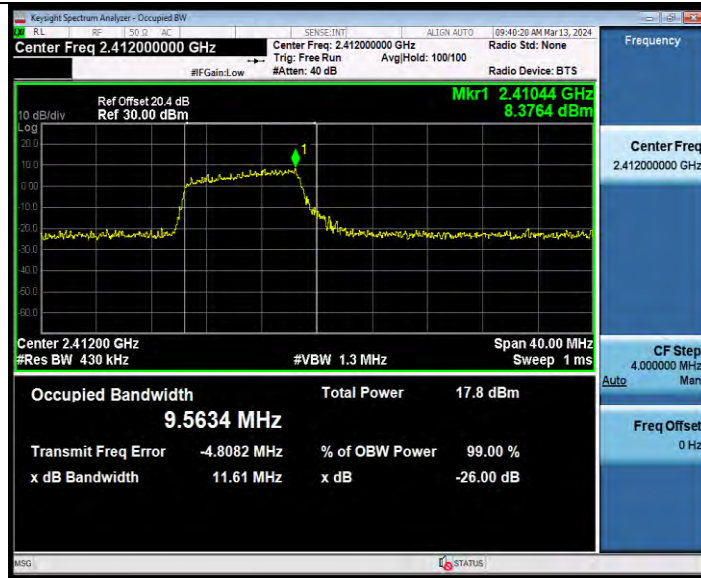

**BUREAU VERITAS** Test Report No.: W7L-231127W001RF02  
**TEST GRAPHS**

**11AX20SISO Ant1 2412 106Tone RU53**

**BUREAU  
VERITAS**

**Test Report No.: W7L-231127W001RF02**

11AX20SISO Ant1 2412 242Tone RU61