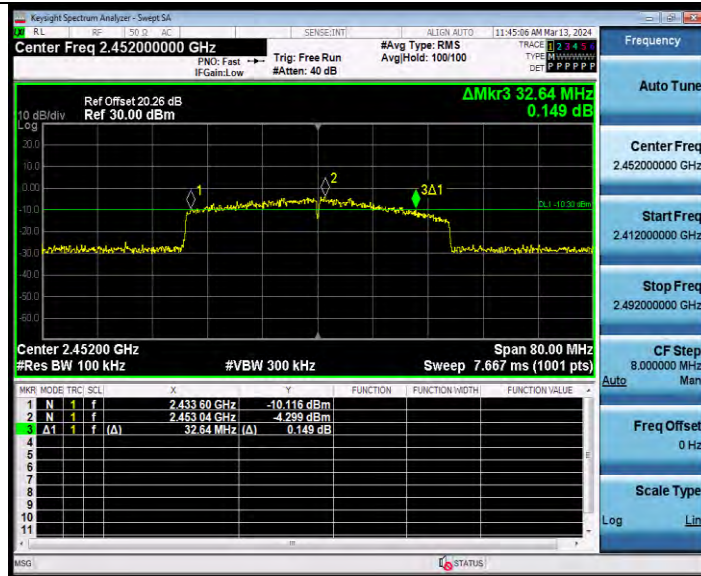

11AX40SISO Ant1 2452 484Tone RU65

**BUREAU  
VERITAS**

**Test Report No.: W7L-231127W001RF02**

**11AX40SISO Ant2 2452 484Tone RU65**

**11AX20MIMO Ant1 2412 26Tone RU0**

BV 7Layers Communications Technology  
(Shenzhen) Co., Ltd