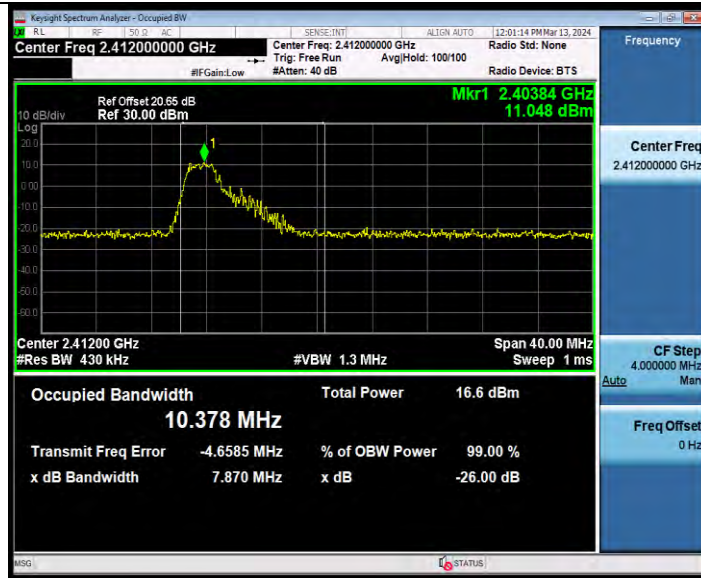

**BUREAU
VERITAS**

Test Report No.: W7L-231127W001RF02

11AX20SISO Ant2 2412 52Tone RU37