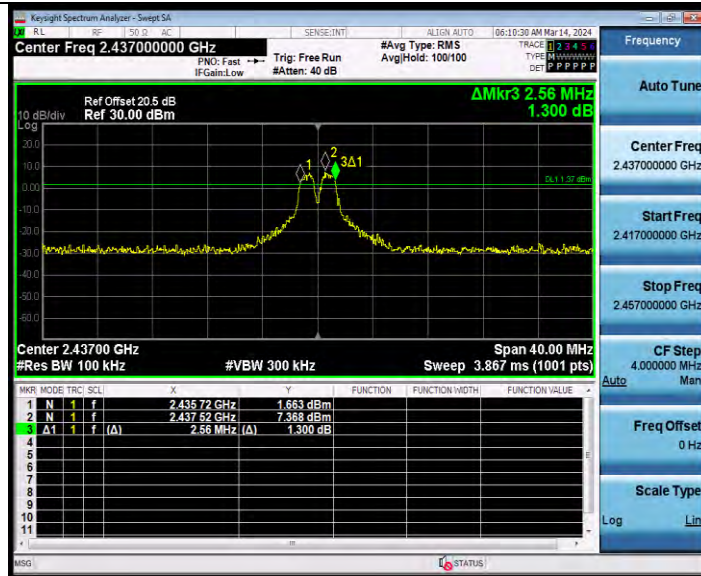

**BUREAU
VERITAS**

Test Report No.: W7L-231127W001RF02

11AX20MIMO Ant2 2437 52Tone RU38