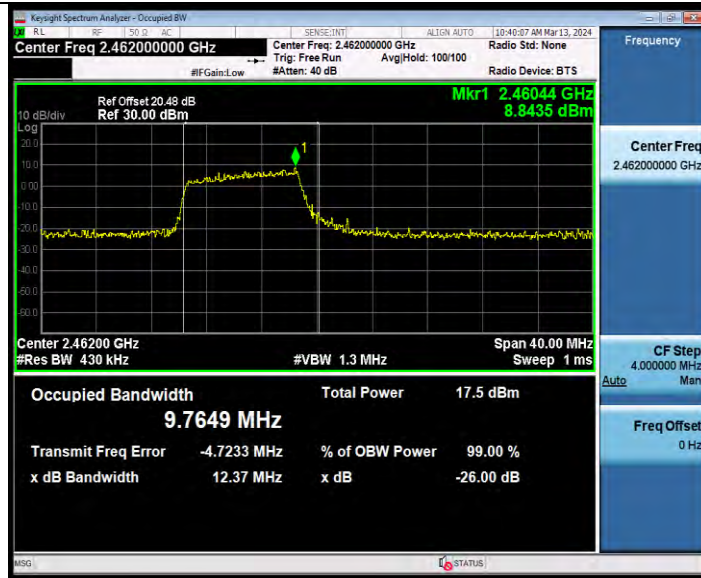

**BUREAU
VERITAS**

Test Report No.: W7L-231127W001RF02

11AX20SISO Ant1 2462 242Tone RU61