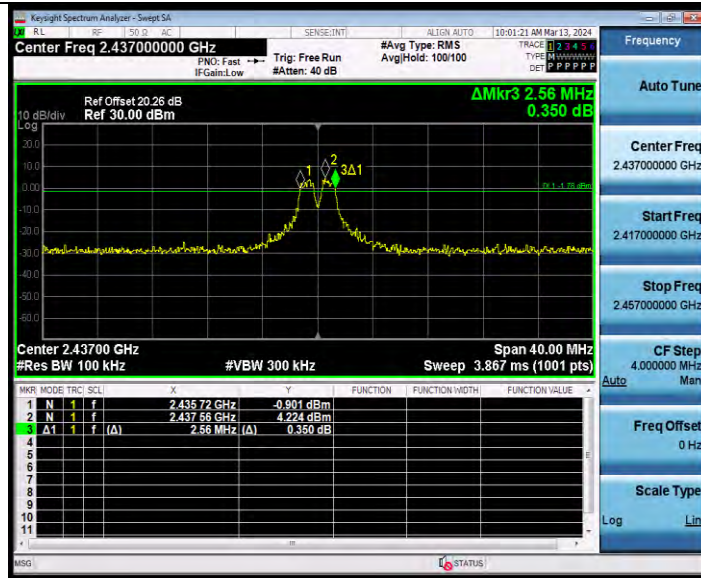

BUREAU VERITAS Test Report No.: W7L-231127W001RF02

11AX20SISO Ant1 2437 52Tone RU38