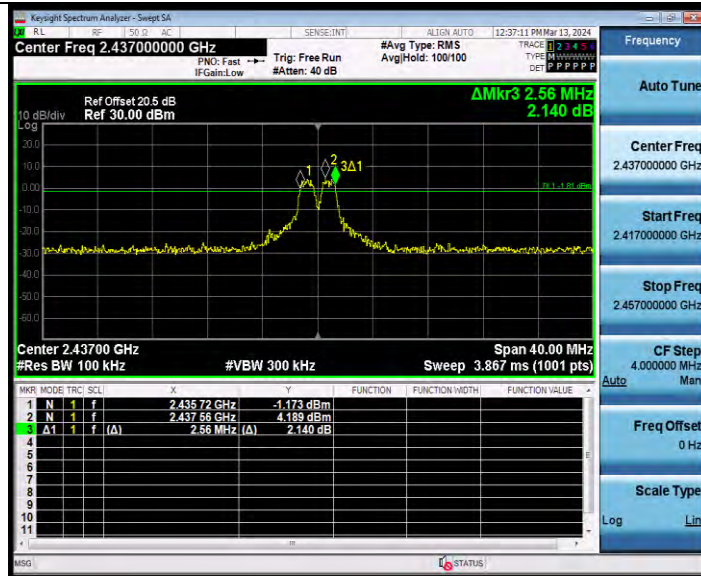

11AX20SISO Ant2 2437 52Tone RU38