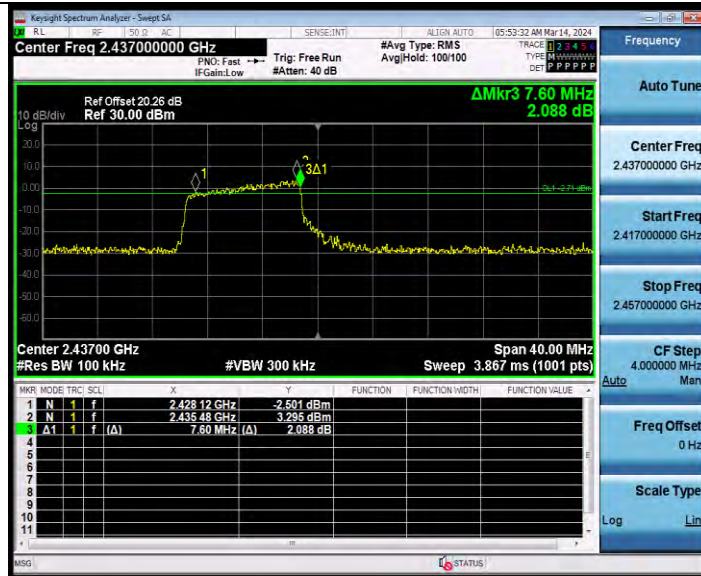

11AX20MIMO Ant1 2437 52Tone RU38

11AX20MIMO Ant1 2437 106Tone RU53

**BUREAU VERITAS** Test Report No.: W7L-231127W001RF02

11AX20MIMO Ant1 2437 242Tone RU61

11AX20MIMO Ant2 2437 26Tone RU4

BV 7Layers Communications Technology (Shenzhen) Co., Ltd