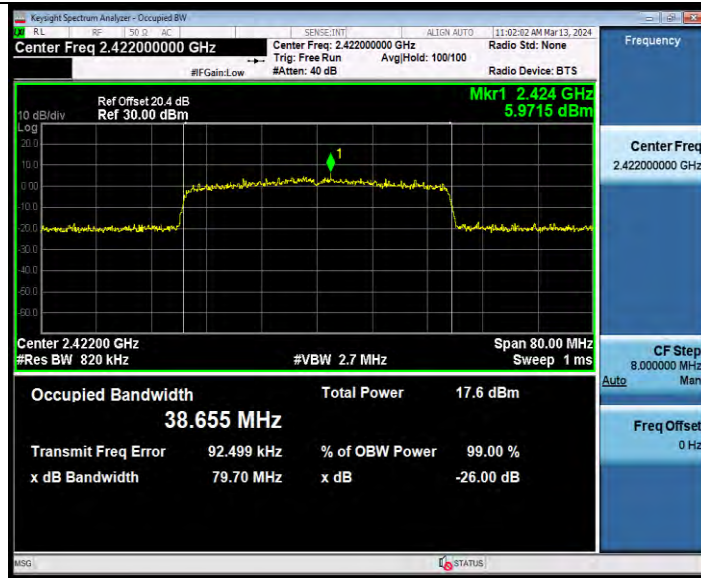

11AX20SISO Ant2 2462 106Tone RU54

**BUREAU  
VERITAS**

**Test Report No.: W7L-231127W001RF02**

11AX20SISO Ant2 2462 242Tone RU61

11AX40SISO Ant1 2422 484Tone RU65

**BUREAU  
VERITAS**

**Test Report No.: W7L-231127W001RF02**