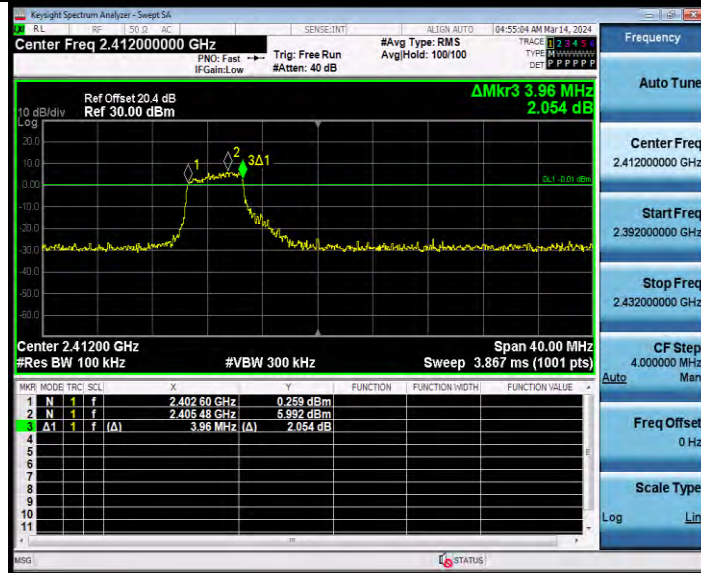

BUREAU VERITAS

Test Report No.: W7L-231127W001RF02

11AX20MIMO Ant1 2412 52Tone RU37

11AX20MIMO Ant1 2412 106Tone RU53

BV 7Layers Communications Technology (Shenzhen) Co., Ltd

Room B37, Warehouse A5, No.3 Chiwan 4th Road, Zhaoshang Street, Nanshan District Shenzhen, Guangdong, People's Republic of China