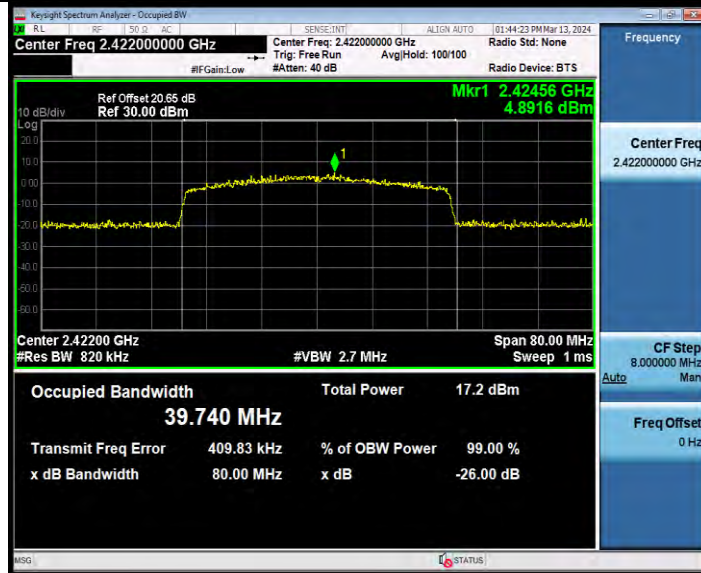

11AX40SISO Ant1 2437 484Tone RU65