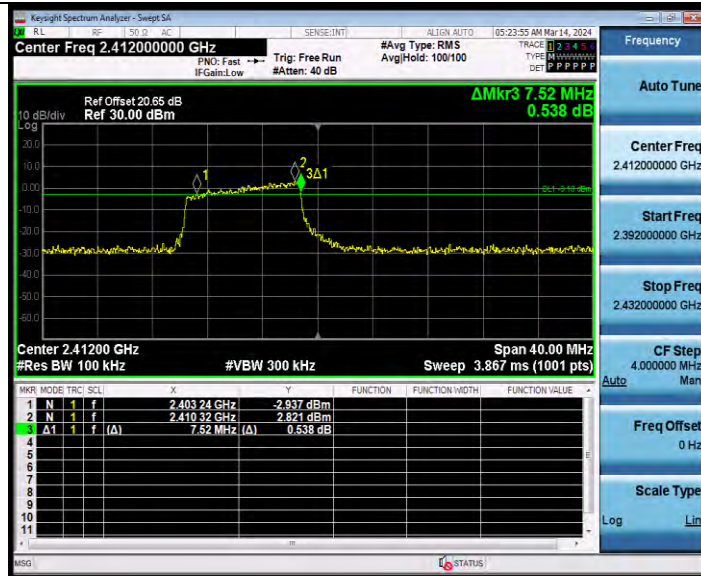

11AX20MIMO Ant2 2412 52Tone RU37

11AX20MIMO Ant2 2412 106Tone RU53

BUREAU VERITAS

Test Report No.: W7L-231127W001RF02

11AX20MIMO Ant2 2412 242Tone RU61

11AX20MIMO Ant1 2437 26Tone RU4

BV 7Layers Communications Technology (Shenzhen) Co., Ltd