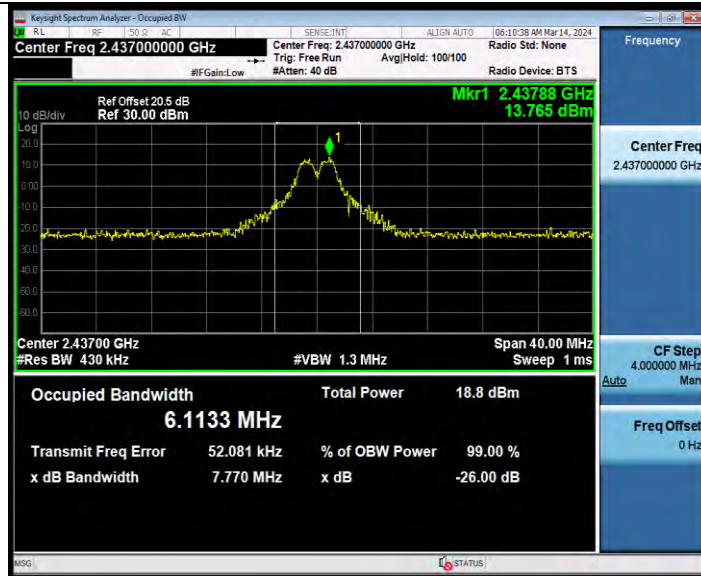

**BUREAU  
VERITAS**

**Test Report No.: W7L-231127W001RF02**

11AX20MIMO Ant2 2437 52Tone RU38

11AX20MIMO Ant2 2437 106Tone RU53