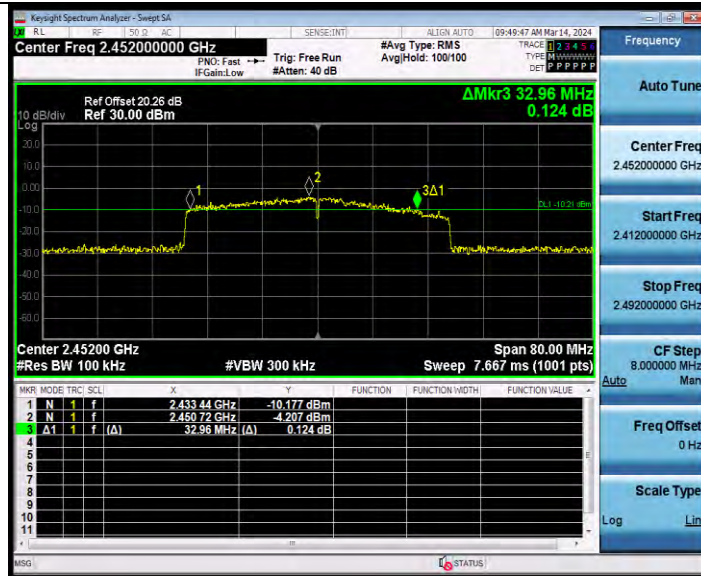

BUREAU VERITAS Test Report No.: W7L-231127W001RF02