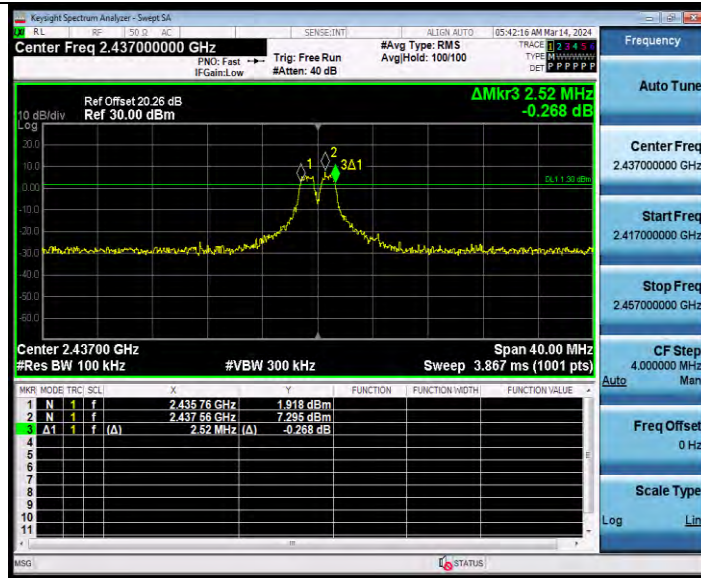

11AX20MIMO Ant1 2437 52Tone RU38