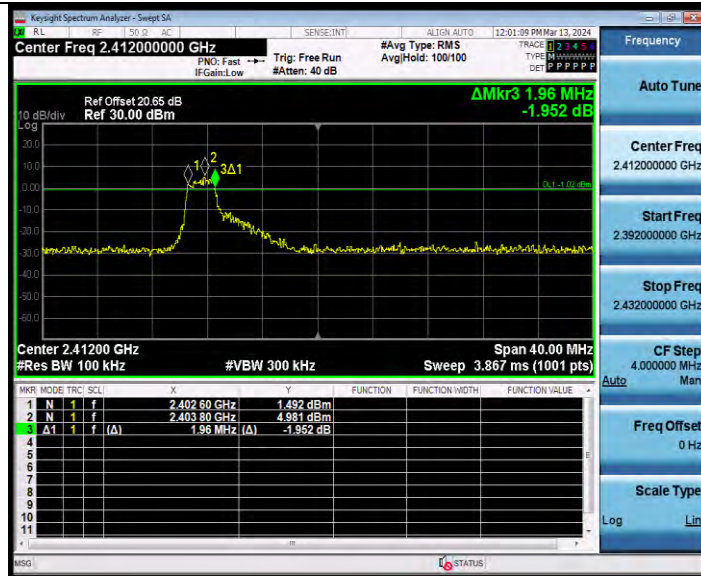

BUREAU VERITAS

Test Report No.: W7L-231127W001RF02

11AX20SISO Ant2 2412 52Tone RU37

11AX20SISO Ant2 2412 106Tone RU53

BV 7Layers Communications Technology (Shenzhen) Co., Ltd

Room B37, Warehouse A5, No.3 Chiwan 4th Road, Zhaoshang Street, Nanshan District Shenzhen, Guangdong, People's Republic of China