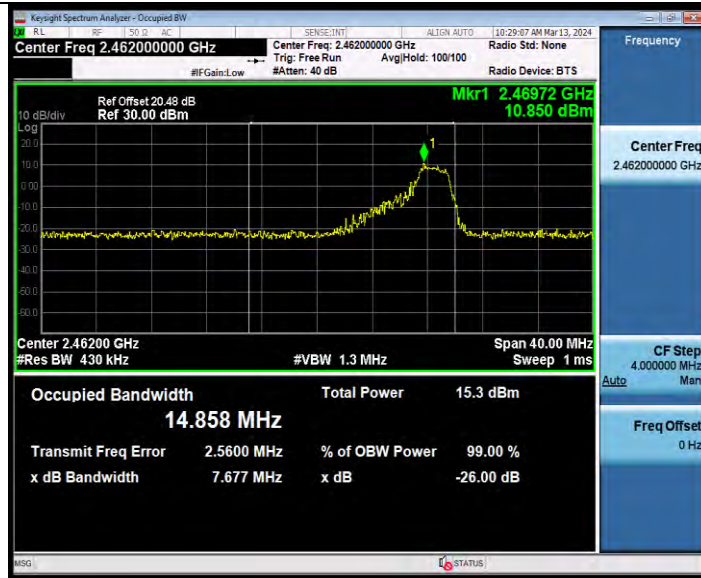

**Test Report No.: W7L-231127W001RF02**

11AX20SISO Ant2 2437 242Tone RU61

11AX20SISO Ant1 2462 26Tone RU8

**BUREAU  
VERITAS**

**Test Report No.: W7L-231127W001RF02**

11AX20SISO Ant1 2462 52Tone RU40

11AX20SISO Ant1 2462 106Tone RU54