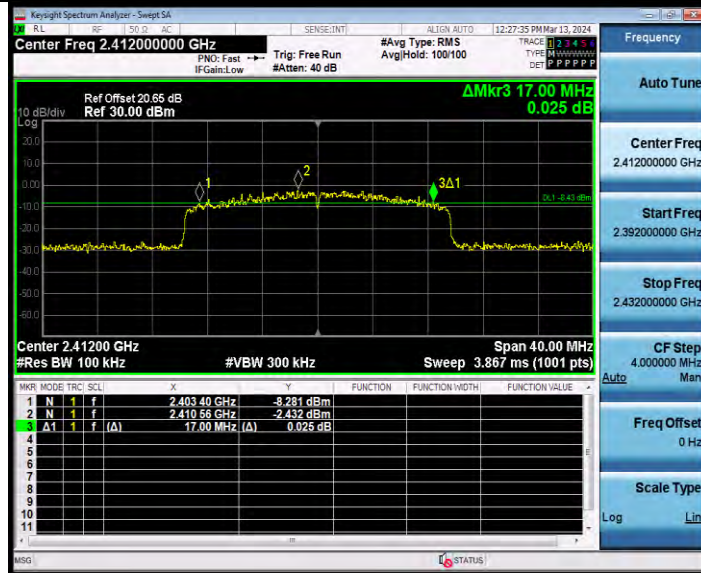

11AX20SISO Ant1 2437 26Tone RU4