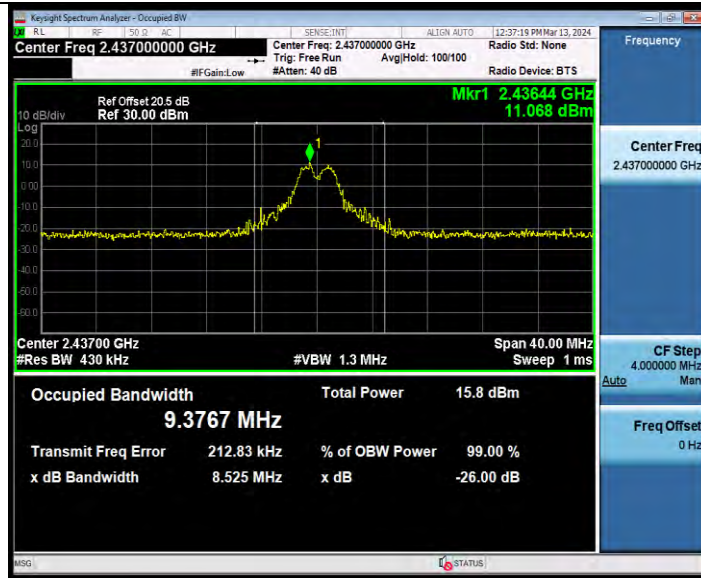

11AX20SISO Ant1 2437 242Tone RU61

11AX20SISO Ant2 2437 26Tone RU4

**BUREAU  
VERITAS**

**Test Report No.: W7L-231127W001RF02**

11AX20SISO Ant2 2437 52Tone RU38

11AX20SISO Ant2 2437 106Tone RU53

**BUREAU  
VERITAS**