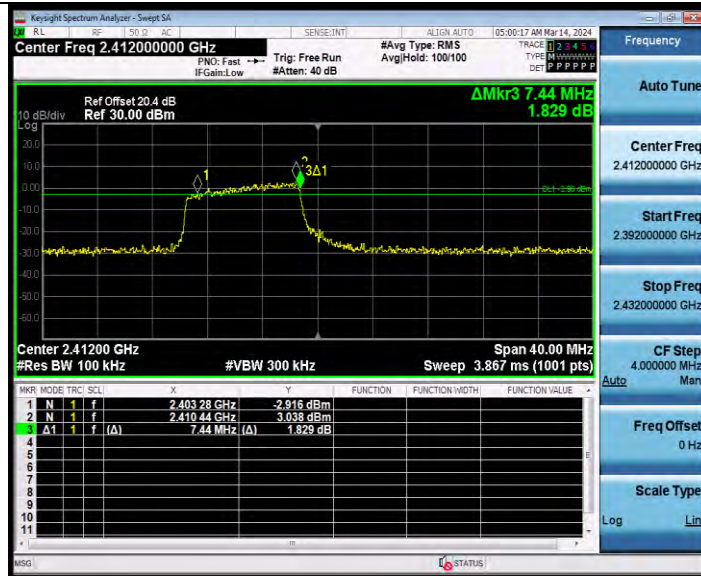

11AX20MIMO Ant1 2412 242Tone RU61