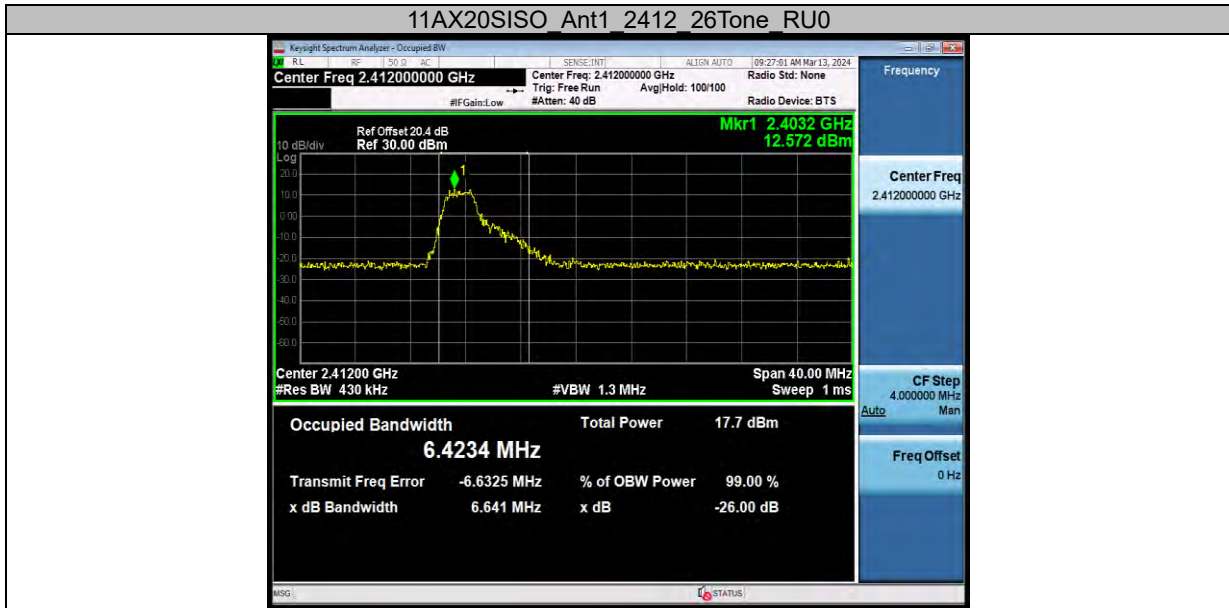

BUREAU VERITAS Test Report No.: W7L-231127W001RF02
TEST GRAPHS

11AX20SISO Ant1 2412 106Tone RU53