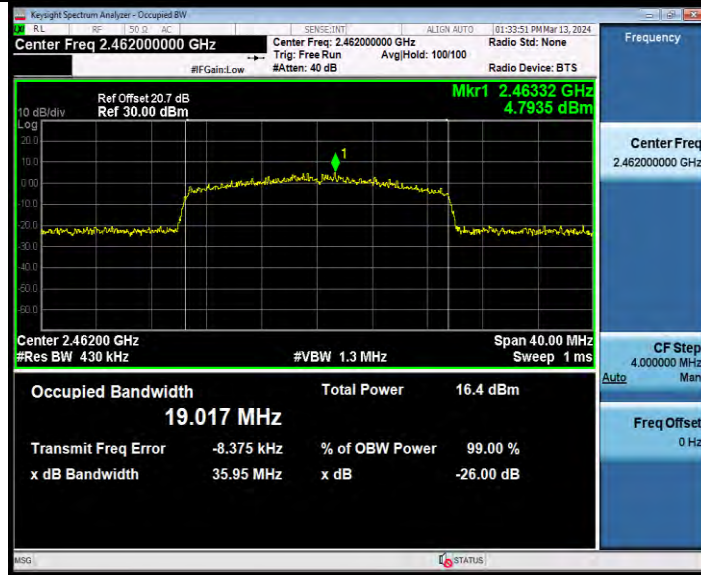

11AX20SISO Ant2 2462 106Tone RU54

**BUREAU  
VERITAS**

**Test Report No.: W7L-231127W001RF02**

11AX20SISO Ant2 2462 242Tone RU61

11AX40SISO Ant1 2422 484Tone RU65

**BUREAU  
VERITAS**

**Test Report No.: W7L-231127W001RF02**