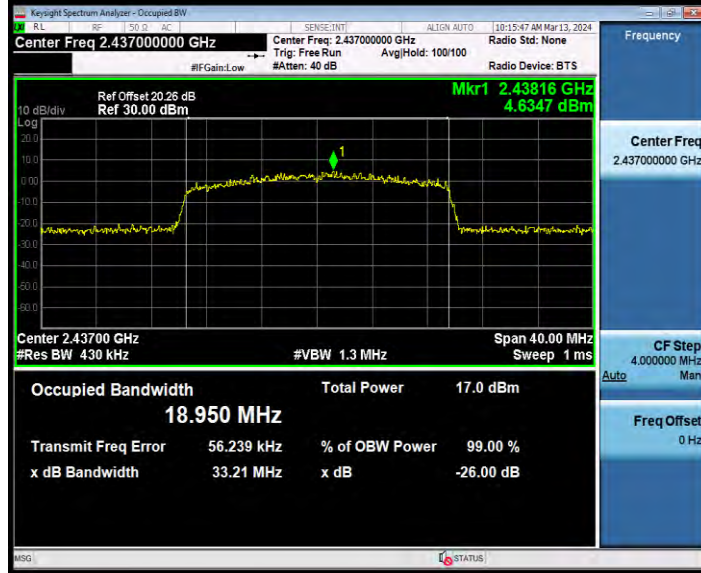

11AX20SISO Ant2 2437 26Tone RU4