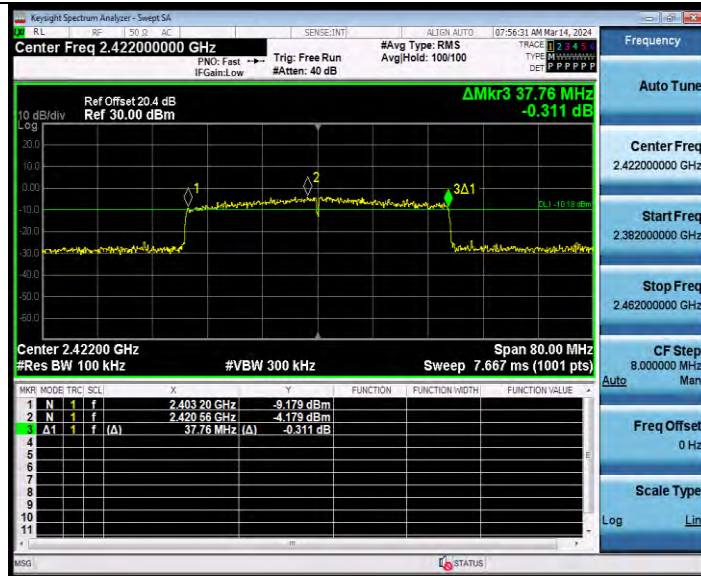

BUREAU VERITAS

Test Report No.: W7L-231127W001RF02

11AX40MIMO Ant2 2422 484Tone RU65

11AX40MIMO Ant1 2437 484Tone RU65

BV 7Layers Communications Technology (Shenzhen) Co., Ltd

Room B37, Warehouse A5, No.3 Chiwan 4th Road, Zhaoshang Street, Nanshan District Shenzhen, Guangdong, People's Republic of China