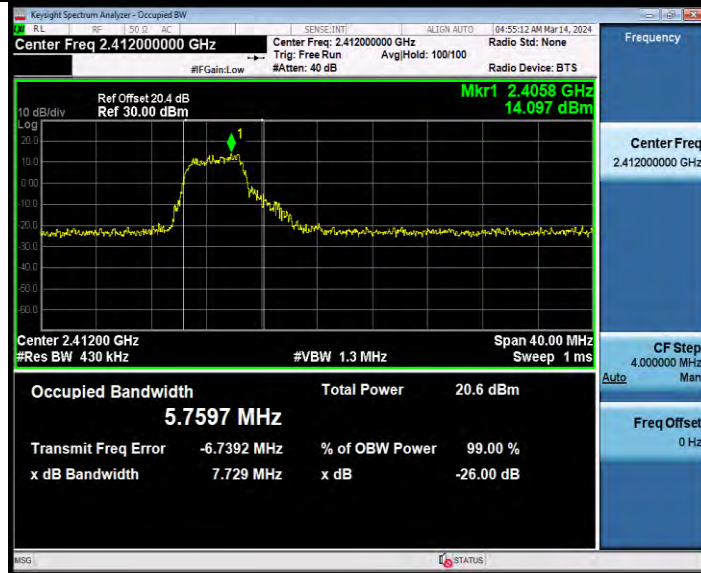

**BUREAU  
VERITAS**

**Test Report No.: W7L-231127W001RF02**

11AX40SISO Ant2 2452 484Tone RU65

11AX20MIMO Ant1 2412 26Tone RU0

**BUREAU  
VERITAS**

**Test Report No.: W7L-231127W001RF02**

11AX20MIMO Ant1 2412 52Tone RU37