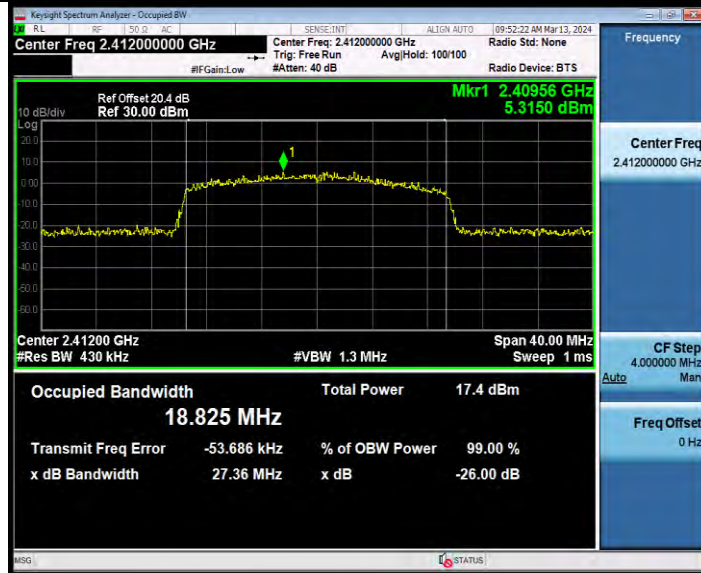

**BUREAU VERITAS** Test Report No.: W7L-231127W001RF02  
**TEST GRAPHS**

**11AX20SISO Ant1 2412 106Tone RU53**

**BUREAU  
VERITAS**

**Test Report No.: W7L-231127W001RF02**

11AX20SISO Ant1 2412 242Tone RU61