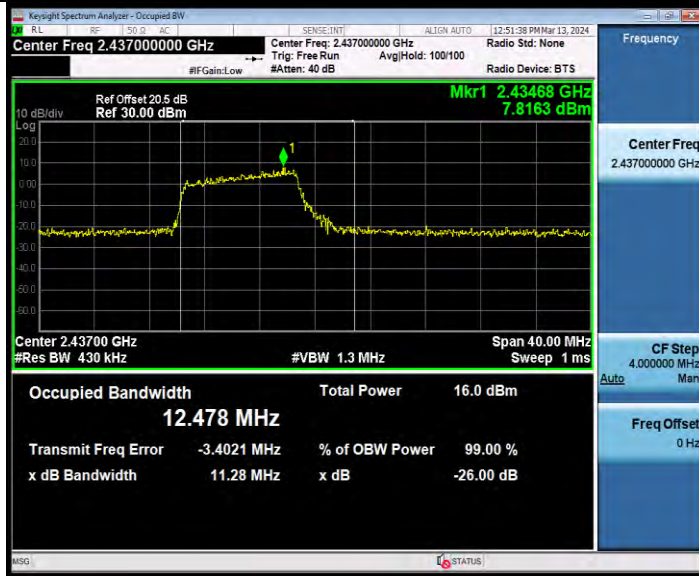

**BUREAU
VERITAS**

Test Report No.: W7L-231127W001RF02

11AX20SISO Ant2 2437 242Tone RU61