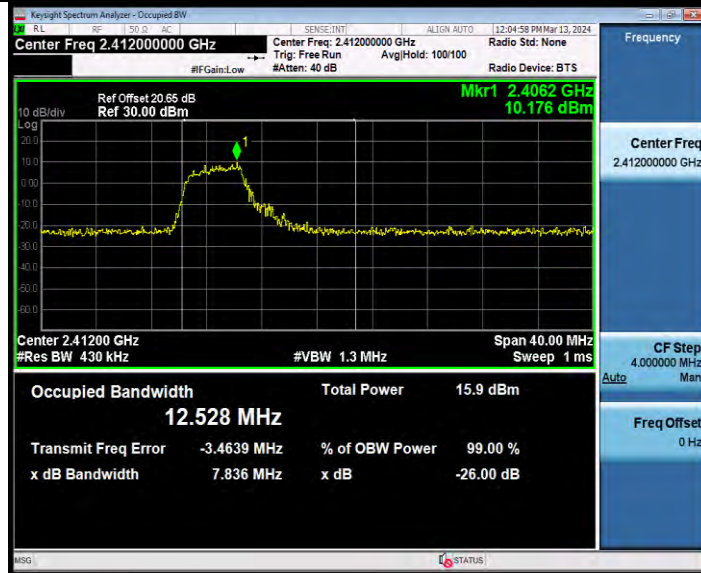

11AX20SISO Ant2 2412 106Tone RU53

BV 7Layers Communications Technology
(Shenzhen) Co., Ltd

Room B37, Warehouse A5, No.3 Chiwan 4th Road,
Zhaoshang Street, Nanshan District Shenzhen,
Guangdong, People's Republic of China

Tel: +86 755 8869 6566
Fax: +86 755 8869 6577
Email: customerservice.sw@bureauveritas.com