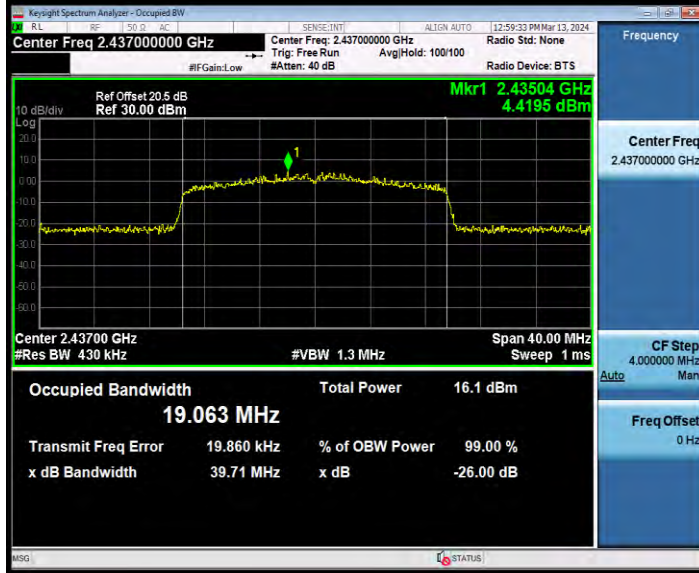

11AX20SISO Ant1 2462 26Tone RU8