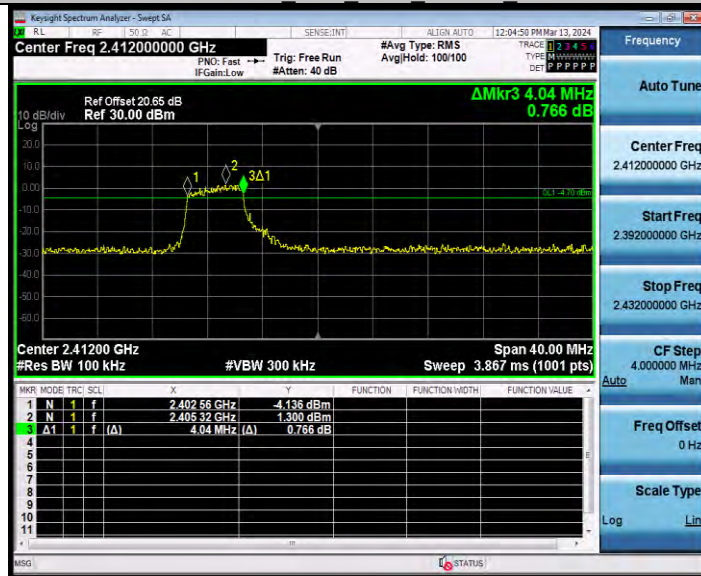

BUREAU VERITAS

Test Report No.: W7L-231127W001RF02

11AX20SISO Ant2 2412 52Tone RU37

11AX20SISO Ant2 2412 106Tone RU53

BV 7Layers Communications Technology (Shenzhen) Co., Ltd

Room B37, Warehouse A5, No.3 Chiwan 4th Road, Zhaoshang Street, Nanshan District Shenzhen, Guangdong, People's Republic of China