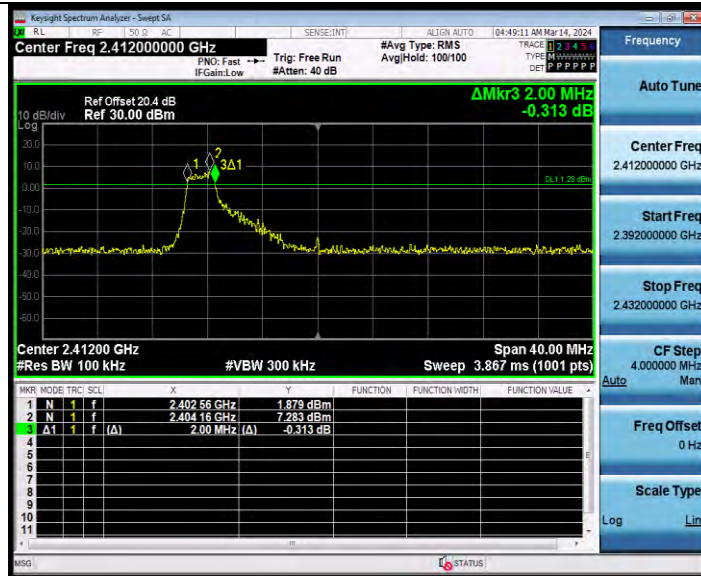

BUREAU VERITAS

Test Report No.: W7L-231127W001RF02

11AX20MIMO Ant1 2412 52Tone RU37