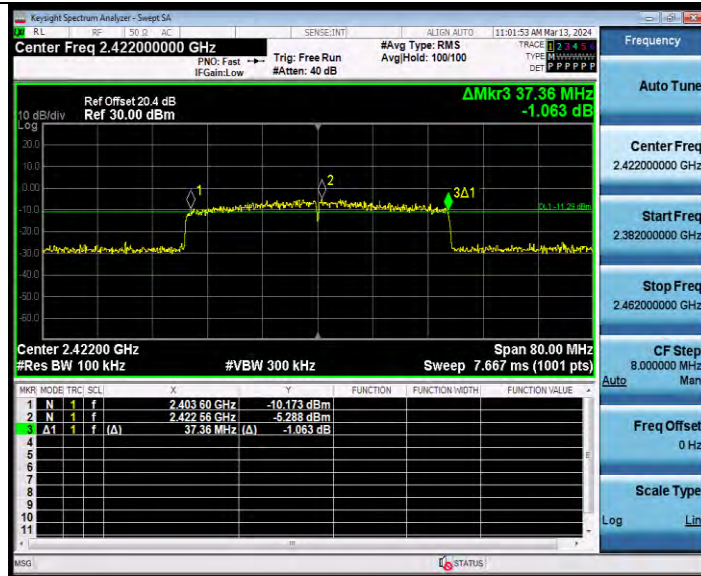

**BUREAU
VERITAS**

Test Report No.: W7L-231127W001RF02

11AX40SISO Ant2 2422 484Tone RU65