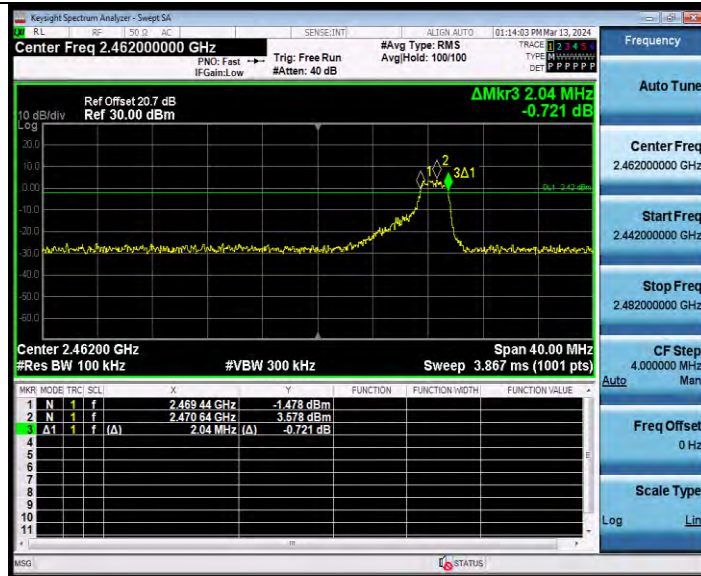

**BUREAU
VERITAS**

Test Report No.: W7L-231127W001RF02

11AX20SISO Ant2 2462 52Tone RU40