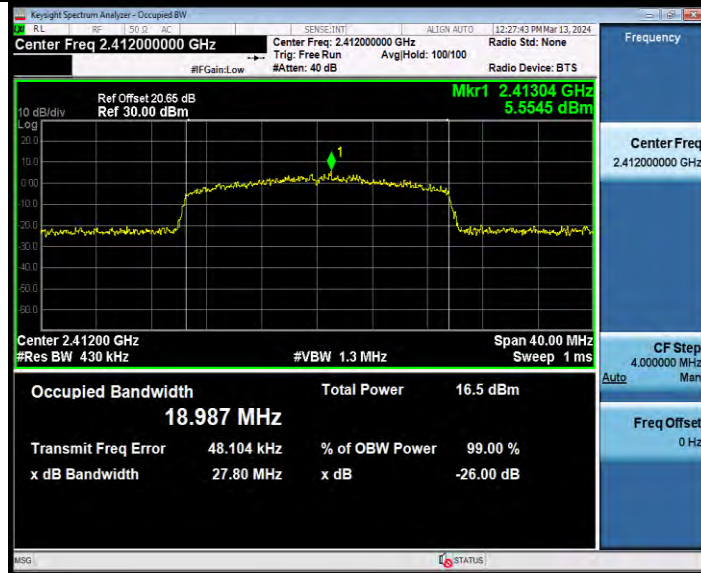

11AX20SISO Ant1 2437 26Tone RU4

**BUREAU  
VERITAS**

**Test Report No.: W7L-231127W001RF02**

11AX20SISO Ant1 2437 52Tone RU38

11AX20SISO Ant1 2437 106Tone RU53

**BUREAU  
VERITAS**

**Test Report No.: W7L-231127W001RF02**