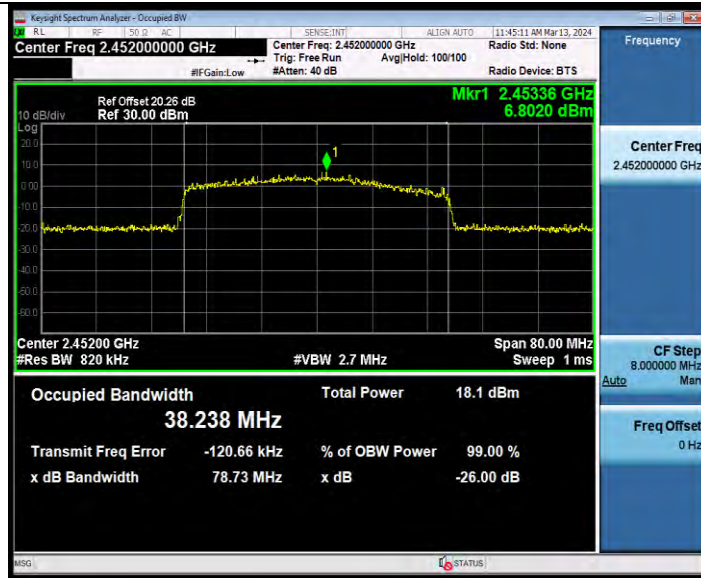

**BUREAU
VERITAS**

Test Report No.: W7L-231127W001RF02

11AX40SISO Ant2 2452 484Tone RU65