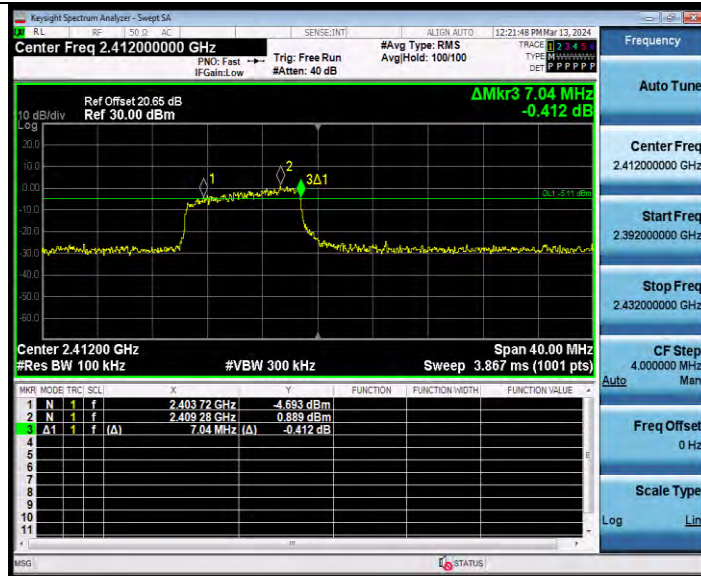

11AX20SISO Ant2 2412 242Tone RU61