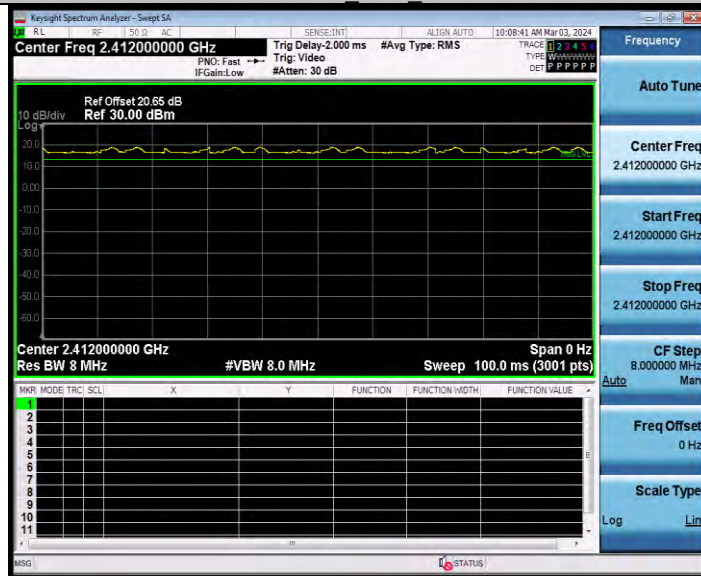

**BUREAU
VERITAS**

Test Report No.: W7L-231127W001RF02

11B-CDD Ant2 2412

11B-CDD Ant1 2437

BV 7Layers Communications Technology
(Shenzhen) Co., Ltd

Room B37, Warehouse A5, No.3 Chiwan 4th Road,
Zhaoshang Street, Nanshan District Shenzhen,
Guangdong, People's Republic of China