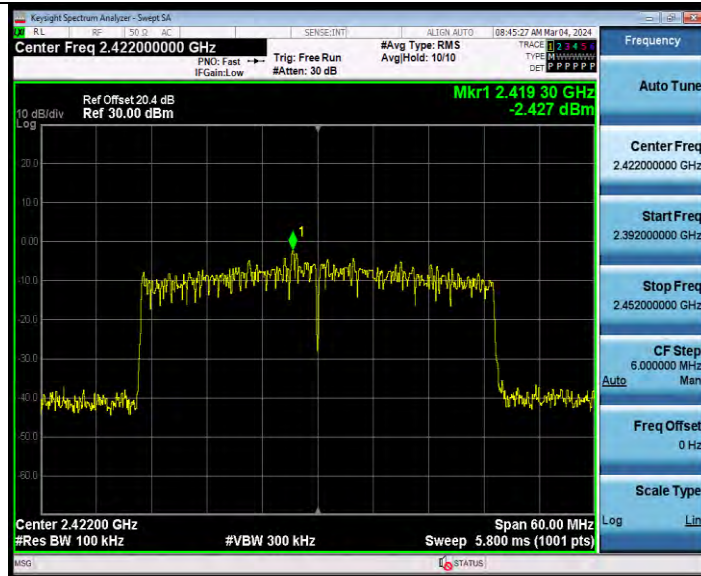

BUREAU VERITAS

Test Report No.: W7L-231127W001RF02

11AX40MIMO Ant1 2422 30~1000