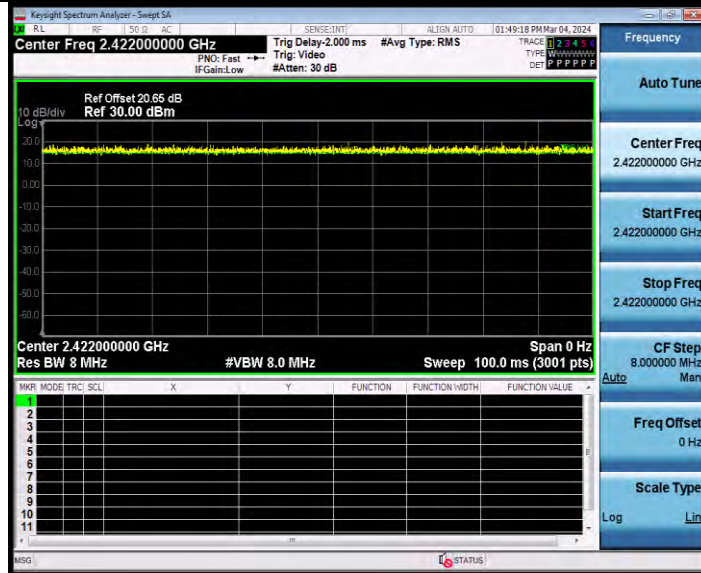

**BUREAU
VERITAS**

Test Report No.: W7L-231127W001RF02

11AX40MIMO Ant2 2422

11AX40MIMO Ant1 2437

BV 7Layers Communications Technology
(Shenzhen) Co., Ltd

Room B37, Warehouse A5, No.3 Chiwan 4th Road,
Zhaoshang Street, Nanshan District Shenzhen,
Guangdong, People's Republic of China