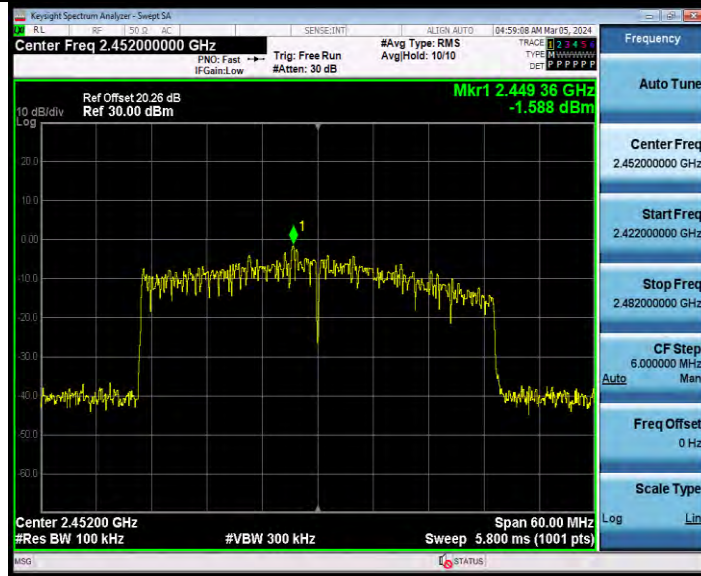

BUREAU VERITAS

Test Report No.: W7L-231127W001RF02

11AX40MIMO Ant1 2452 30~1000