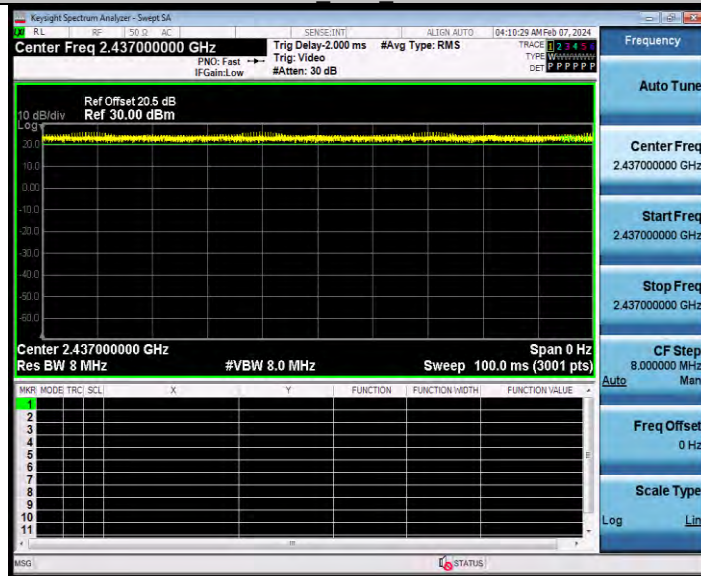

BUREAU VERITAS

Test Report No.: W7L-231127W001RF02

11G Ant2 2437

11G Ant1 2462

BV 7Layers Communications Technology (Shenzhen) Co., Ltd

Room B37, Warehouse A5, No.3 Chiwan 4th Road, Zhaoshang Street, Nanshan District Shenzhen, Guangdong, People's Republic of China