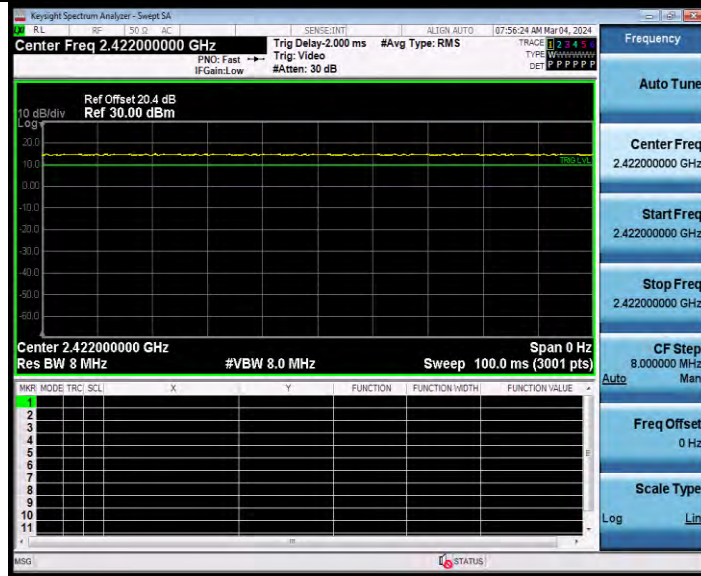

**BUREAU
VERITAS**

Test Report No.: W7L-231127W001RF02

11AX40MIMO Ant2 2422