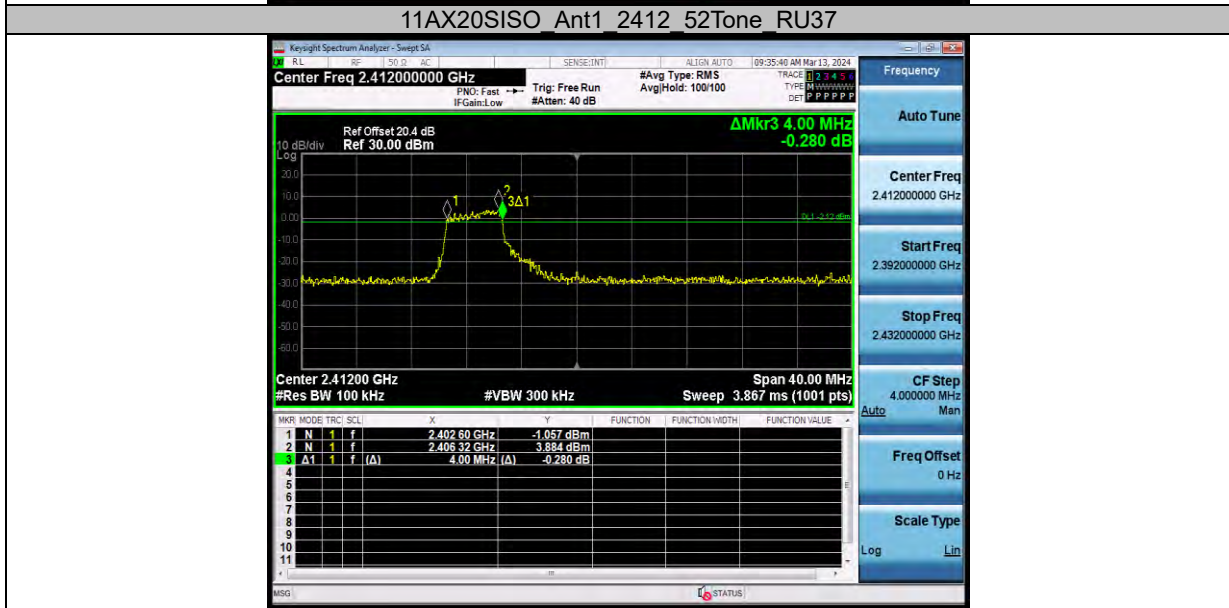

BUREAU VERITAS Test Report No.: W7L-231127W001RF02
TEST GRAPHS

11AX20SISO Ant1 2412 106Tone RU53