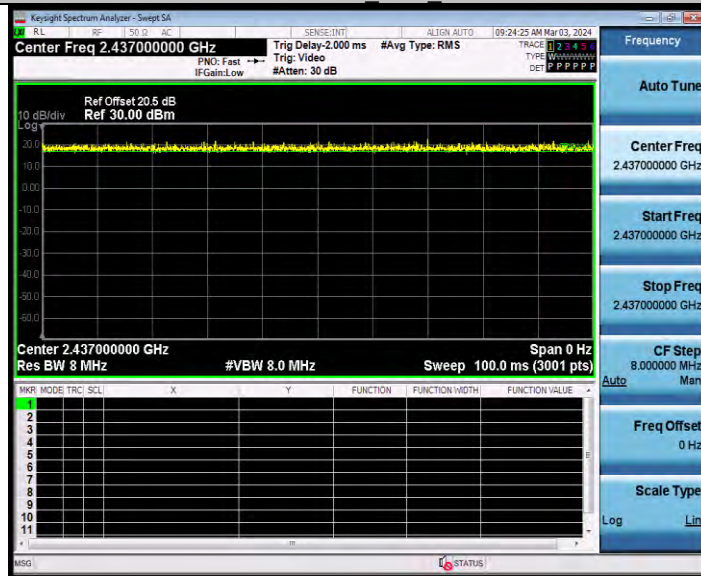

**BUREAU
VERITAS**

Test Report No.: W7L-231127W001RF02

11AX40SISO Ant2 2437

11AX40SISO Ant1 2452

BV 7Layers Communications Technology
(Shenzhen) Co., Ltd

Room B37, Warehouse A5, No.3 Chiwan 4th Road,
Zhaoshang Street, Nanshan District Shenzhen,
Guangdong, People's Republic of China