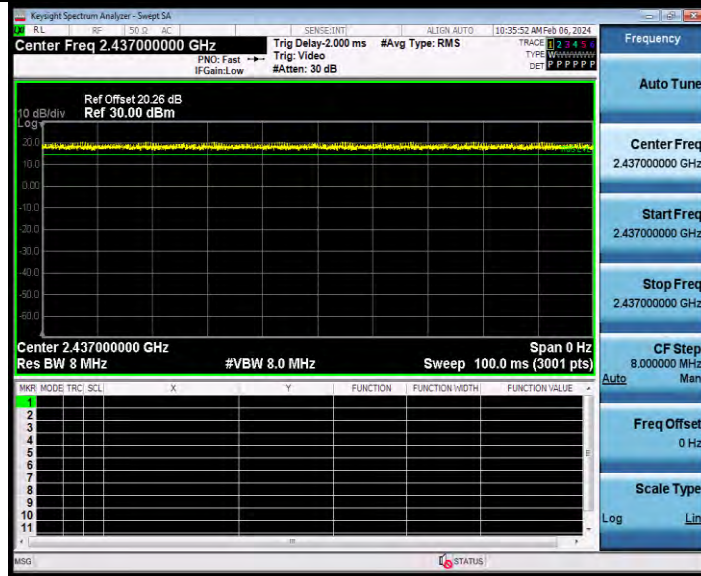

**BUREAU
VERITAS**

Test Report No.: W7L-231127W001RF02

11N40SISO Ant2 2437