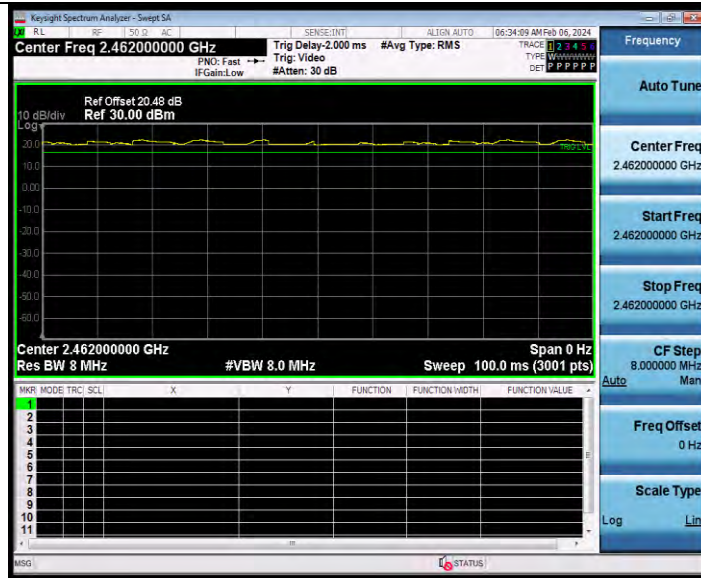

BUREAU VERITAS

Test Report No.: W7L-231127W001RF02

11B Ant2 2462