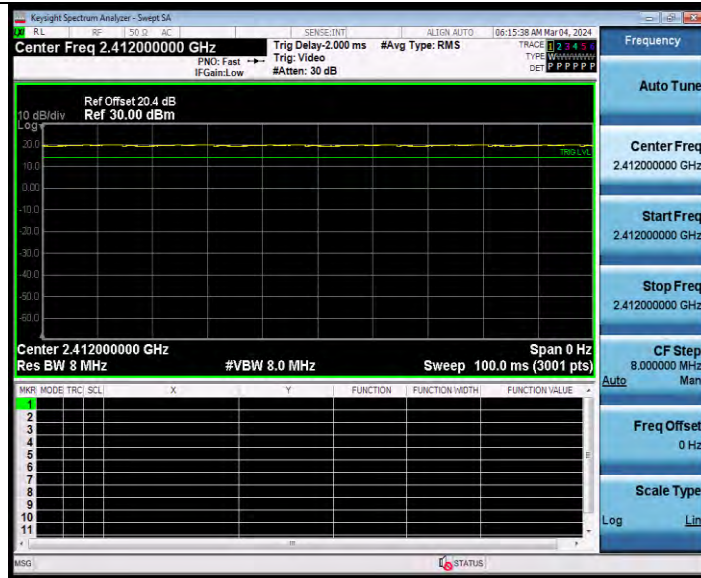

**BUREAU
VERITAS**

Test Report No.: W7L-231127W001RF02

11AX20MIMO Ant2 2412