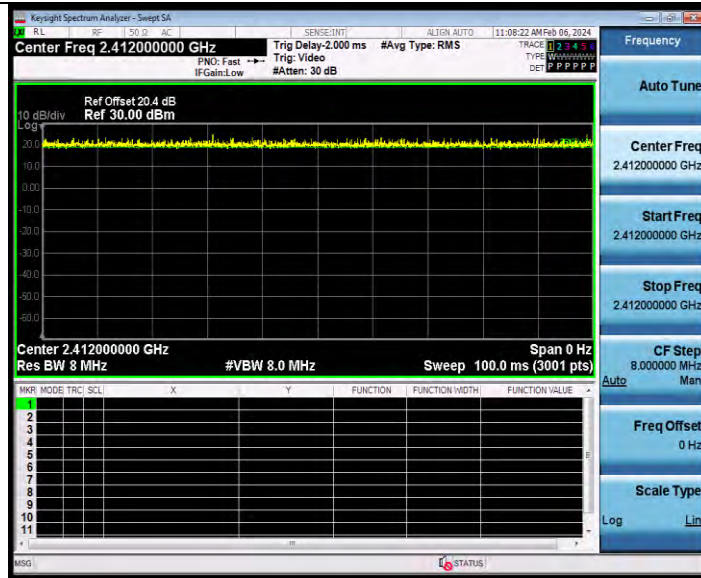

BUREAU VERITAS

Test Report No.: W7L-231127W001RF02

11AX20SISO Ant2 2412