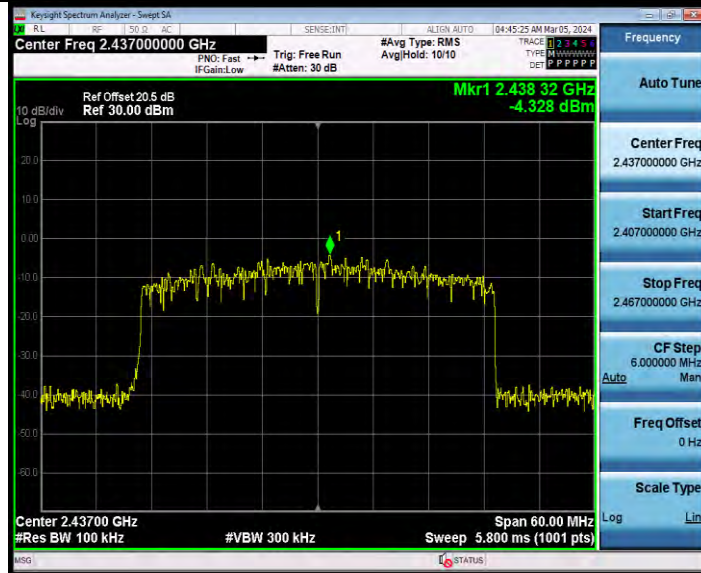

11AX40MIMO Ant2 2437 30~1000