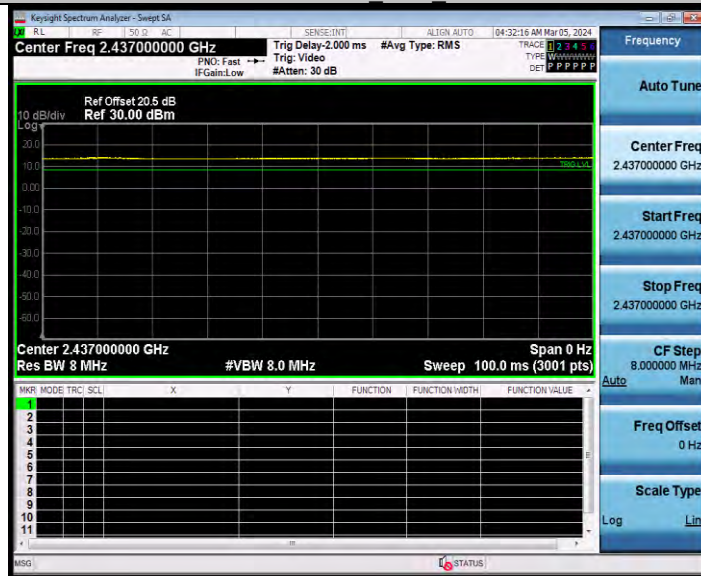

11AX40MIMO Ant1 2452

BV 7Layers Communications Technology (Shenzhen) Co., Ltd

Room B37, Warehouse A5, No.3 Chiwan 4th Road, Zhaoshang Street, Nanshan District Shenzhen, Guangdong, People's Republic of China

Tel: +86 755 8869 6566
Fax: +86 755 8869 6577
Email: customerservice.sw@bureauveritas.com