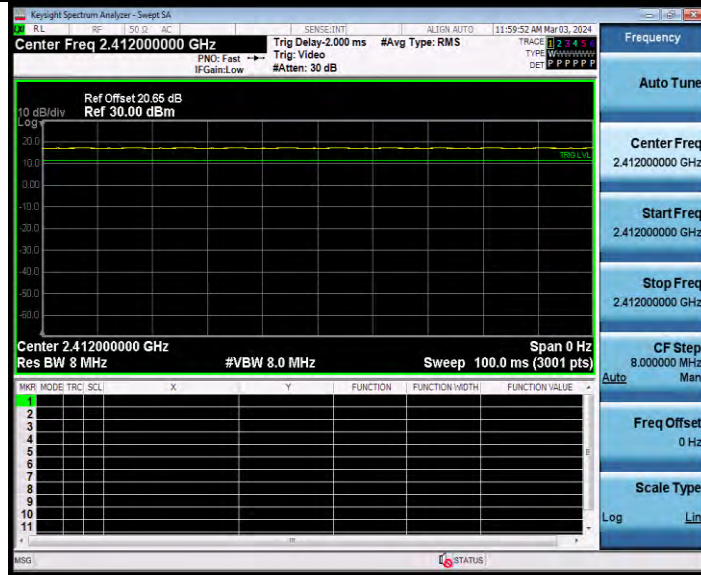

11N20MIMO Ant1 2437