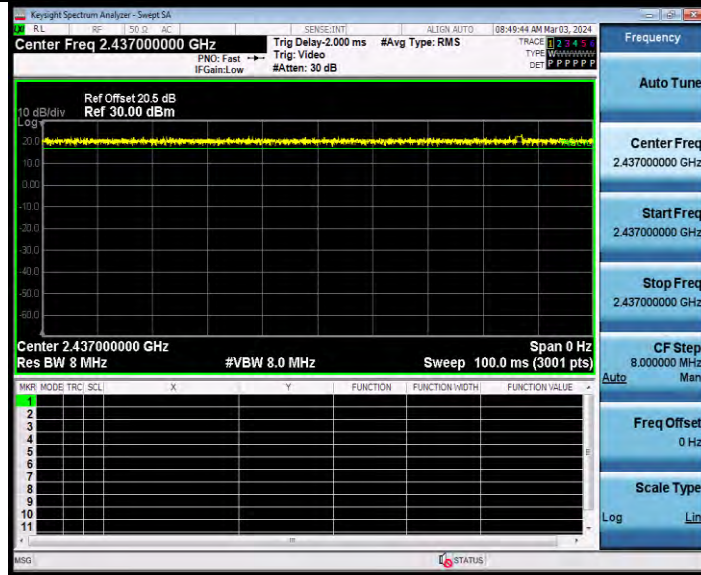

11AX20SISO Ant1 2462

BV 7Layers Communications Technology (Shenzhen) Co., Ltd

Room B37, Warehouse A5, No.3 Chiwan 4th Road, Zhaoshang Street, Nanshan District Shenzhen, Guangdong, People's Republic of China

Tel: +86 755 8869 6566
Fax: +86 755 8869 6577
Email: customerservice.sw@bureauveritas.com