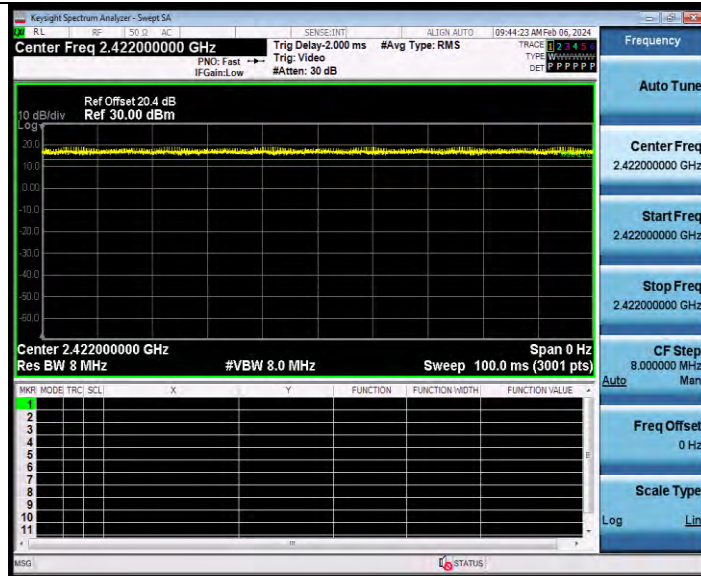

**BUREAU
VERITAS**

Test Report No.: W7L-231127W001RF02

11N40SISO Ant2 2422