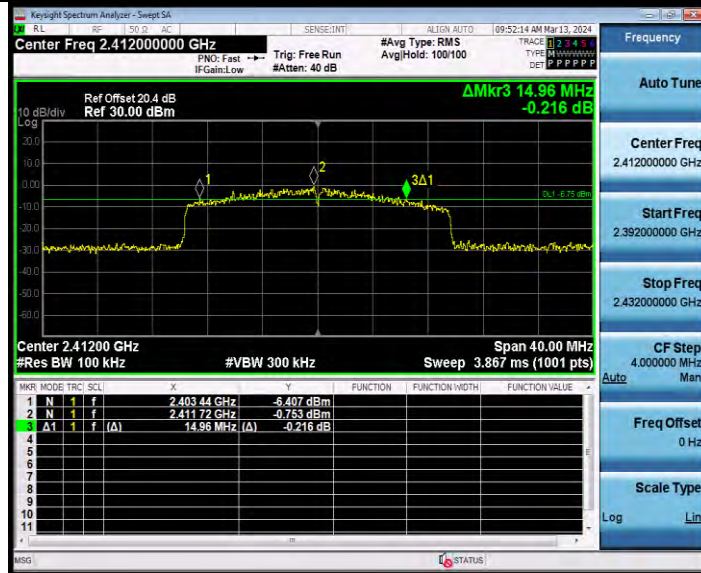

BUREAU VERITAS Test Report No.: W7L-231127W001RF02
TEST GRAPHS

11AX20SISO Ant1 2412 106Tone RU53

**BUREAU
VERITAS**

Test Report No.: W7L-231127W001RF02

11AX20SISO Ant1 2412 242Tone RU61

11AX20SISO Ant2 2412 26Tone RU0