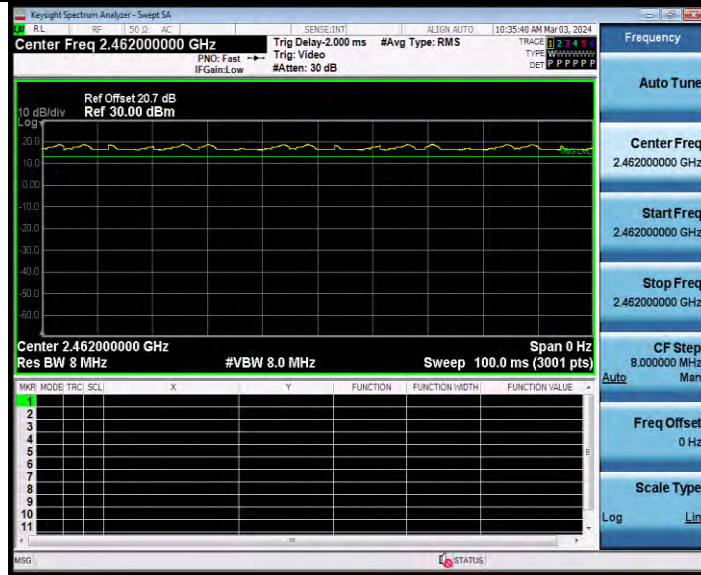

**BUREAU
VERITAS**

Test Report No.: W7L-231127W001RF02

11B-CDD Ant2 2462

11G-CDD Ant1 2412

BV 7Layers Communications Technology
(Shenzhen) Co., Ltd

Room B37, Warehouse A5, No.3 Chiwan 4th Road,
Zhaoshang Street, Nanshan District Shenzhen,
Guangdong, People's Republic of China