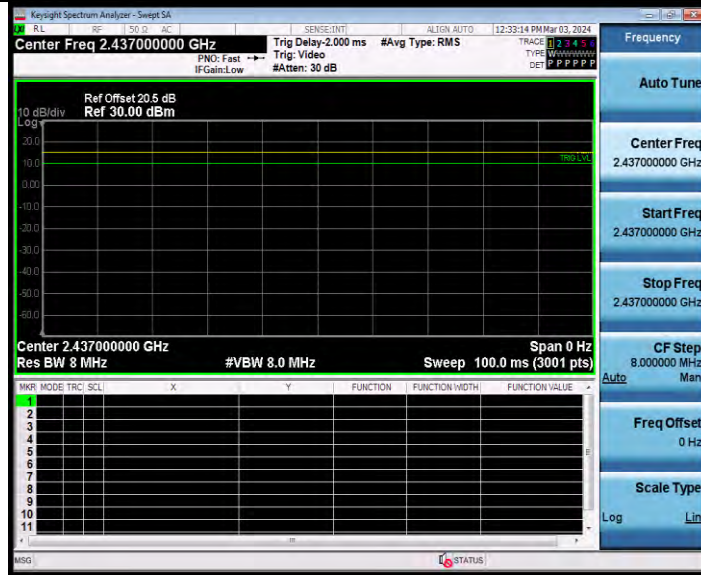

11N20MIMO Ant2 2412

11N20MIMO Ant1 2437

BUREAU VERITAS

Test Report No.: W7L-231127W001RF02

11N20MIMO Ant2 2437

11N20MIMO Ant1 2462

BV 7Layers Communications Technology (Shenzhen) Co., Ltd

Room B37, Warehouse A5, No.3 Chiwan 4th Road, Zhaoshang Street, Nanshan District Shenzhen, Guangdong, People's Republic of China