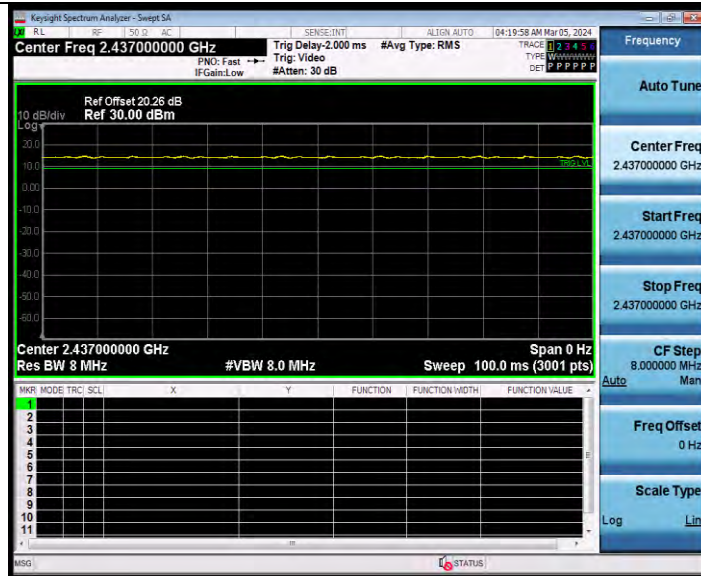

BUREAU VERITAS

Test Report No.: W7L-231127W001RF02

11AX40MIMO Ant2 2437