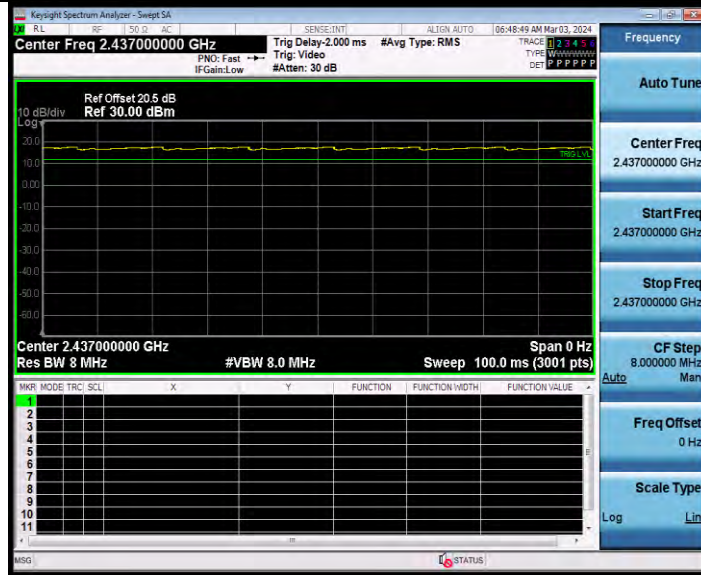

**BUREAU
VERITAS**

Test Report No.: W7L-231127W001RF02

11N40SISO Ant2 2437

11N40SISO Ant1 2452

BV 7Layers Communications Technology
(Shenzhen) Co., Ltd

Room B37, Warehouse A5, No.3 Chiwan 4th Road,
Zhaoshang Street, Nanshan District Shenzhen,
Guangdong, People's Republic of China