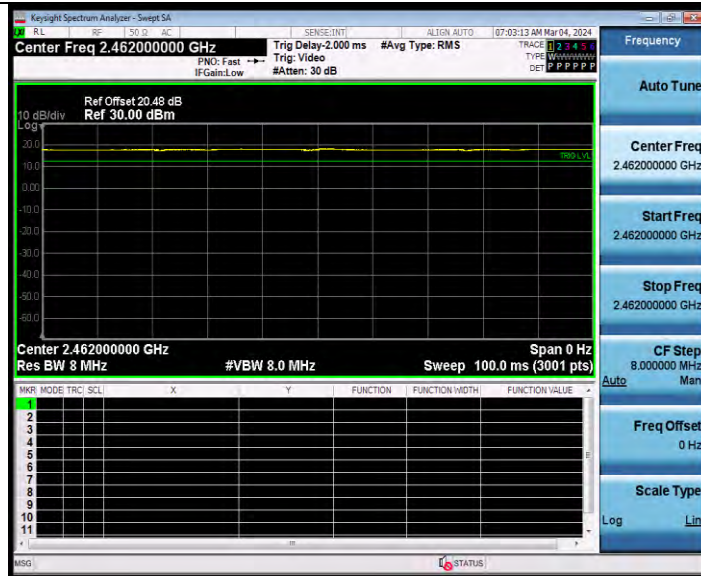

BUREAU VERITAS

Test Report No.: W7L-231127W001RF02

11AX20MIMO Ant2 2462