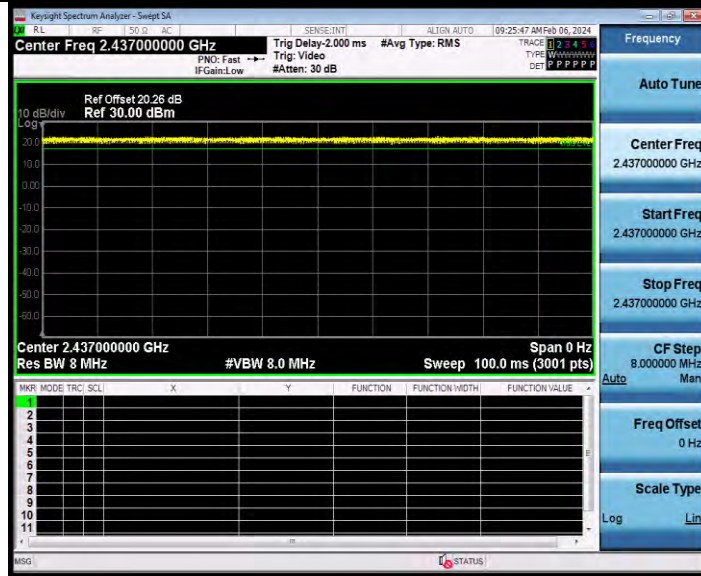

BUREAU VERITAS

Test Report No.: W7L-231127W001RF02

11N20SISO Ant2 2437