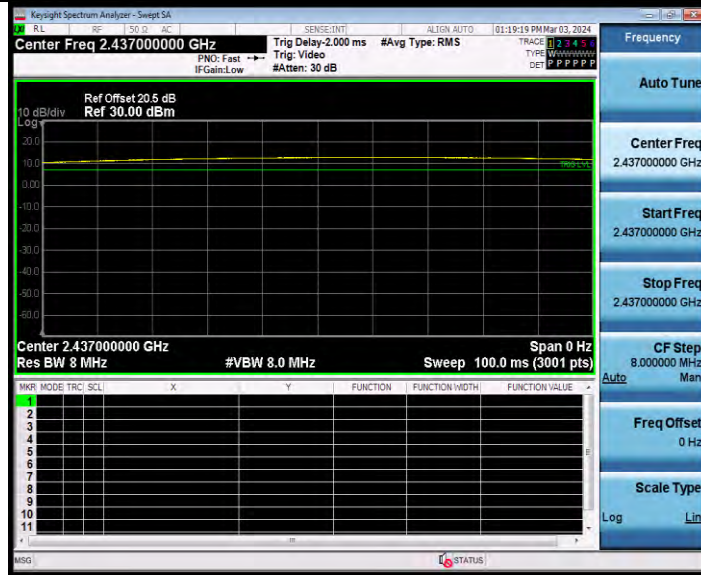

11N40MIMO Ant1 2452

BV 7Layers Communications Technology (Shenzhen) Co., Ltd

Room B37, Warehouse A5, No.3 Chiwan 4th Road, Zhaoshang Street, Nanshan District Shenzhen, Guangdong, People's Republic of China

Tel: +86 755 8869 6566
Fax: +86 755 8869 6577
Email: customerservice.sw@bureauveritas.com