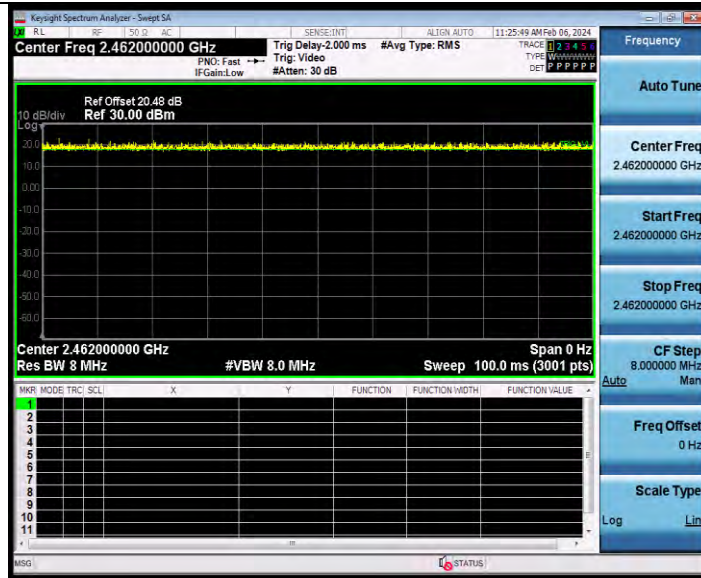

BUREAU VERITAS

Test Report No.: W7L-231127W001RF02

11AX20SISO Ant2 2462