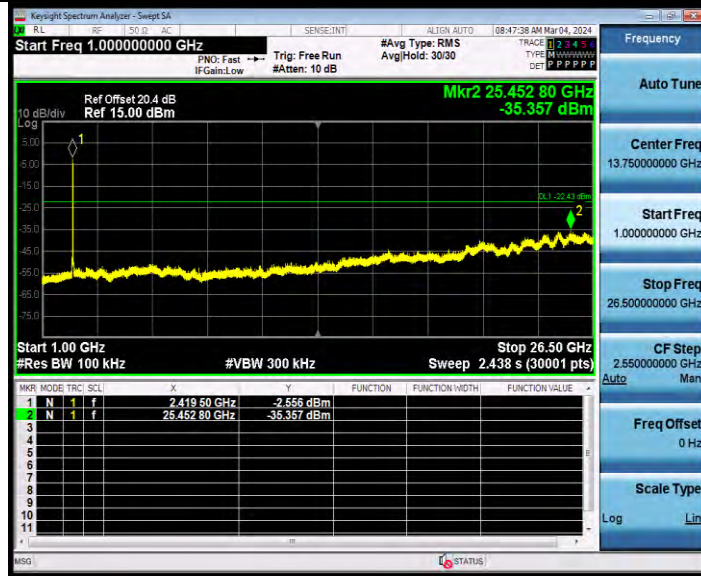

**BUREAU
VERITAS**

Test Report No.: W7L-231127W001RF02

11AX40MIMO Ant2 2422 0~Reference