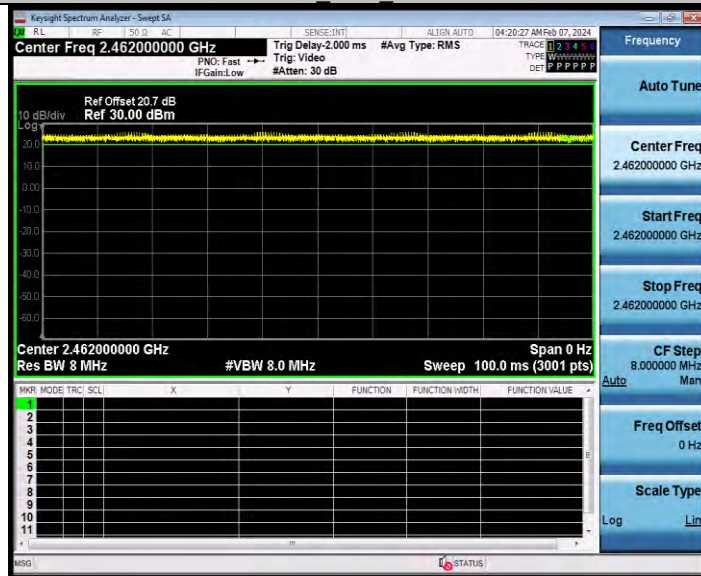

11N20SISO Ant1 2412

BV 7Layers Communications Technology
(Shenzhen) Co., Ltd

Room B37, Warehouse A5, No.3 Chiwan 4th Road,
Zhaoshang Street, Nanshan District Shenzhen,
Guangdong, People's Republic of China

Tel: +86 755 8869 6566
Fax: +86 755 8869 6577
Email: customerservice.sw@bureauveritas.com