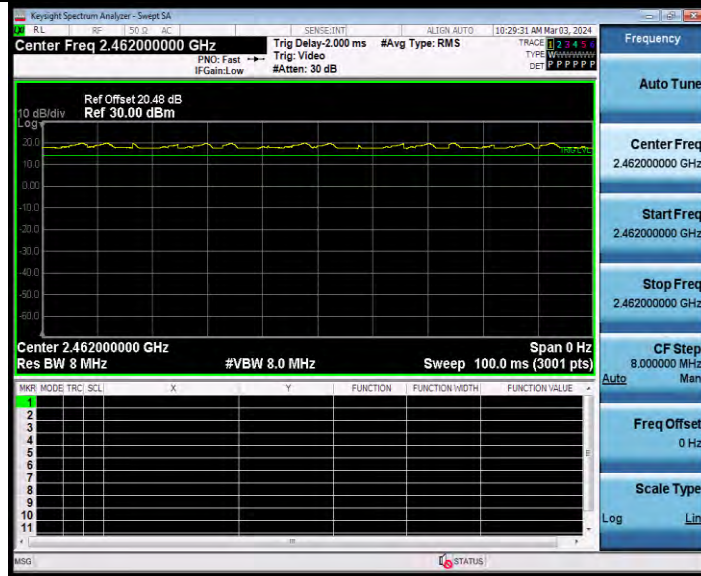

**BUREAU
VERITAS**

Test Report No.: W7L-231127W001RF02

11B-CDD Ant2 2462