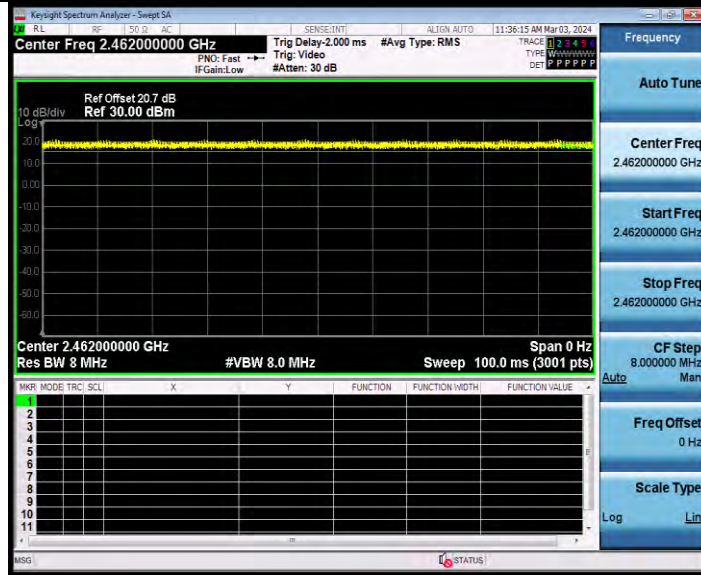

11N20MIMO Ant1 2412

BV 7Layers Communications Technology (Shenzhen) Co., Ltd

Room B37, Warehouse A5, No.3 Chiwan 4th Road, Zhaoshang Street, Nanshan District Shenzhen, Guangdong, People's Republic of China

Tel: +86 755 8869 6566
Fax: +86 755 8869 6577
Email: customerservice.sw@bureauveritas.com