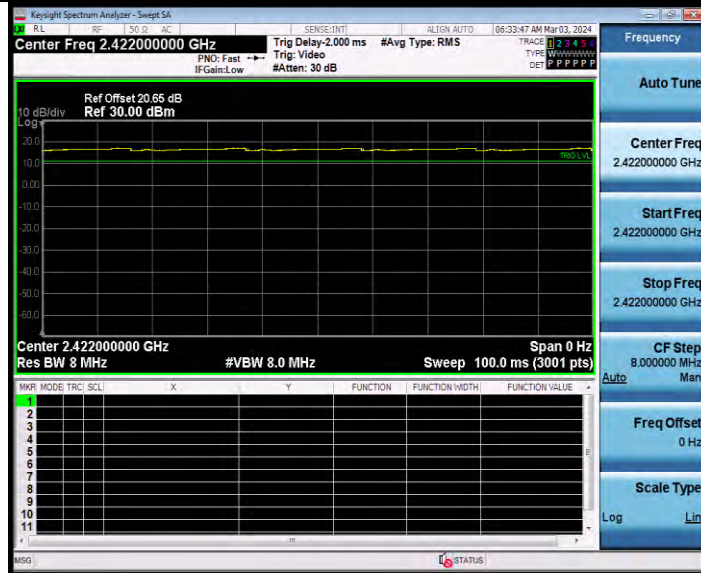

11N40SISO Ant1 2437

BV 7Layers Communications Technology
(Shenzhen) Co., Ltd

Room B37, Warehouse A5, No.3 Chiwan 4th Road,
Zhaoshang Street, Nanshan District Shenzhen,
Guangdong, People's Republic of China

Tel: +86 755 8869 6566
Fax: +86 755 8869 6577
Email: customerservice.sw@bureauveritas.com