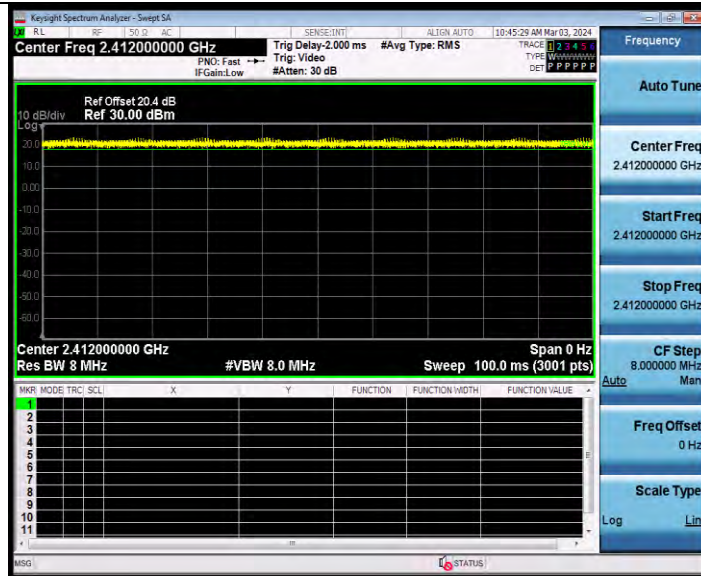

BUREAU VERITAS

Test Report No.: W7L-231127W001RF02

11G-CDD Ant2 2412