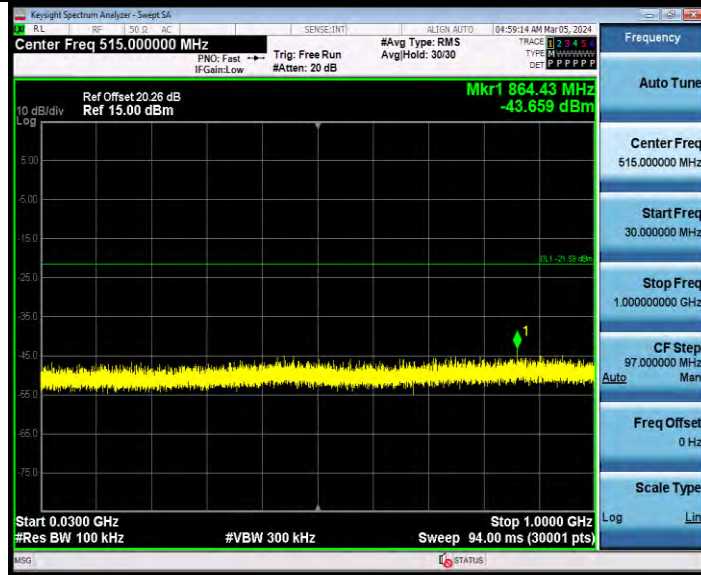

Tel: +86 755 8869 6566
Fax: +86 755 8869 6577
Email: customerservice.sw@bureauveritas.com

BUREAU VERITAS

Test Report No.: W7L-231127W001RF02

11AX40MIMO Ant1 2452 30~1000

11AX40MIMO Ant1 2452 1000~26500

BV 7Layers Communications Technology (Shenzhen) Co., Ltd