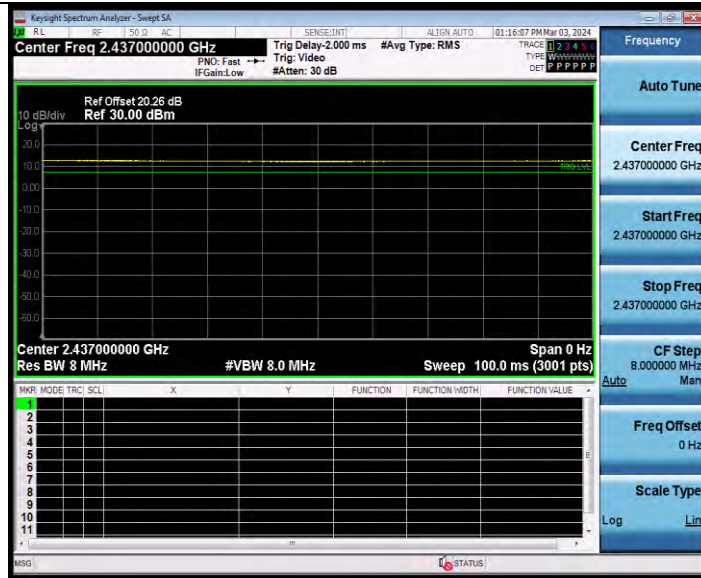

BUREAU VERITAS

Test Report No.: W7L-231127W001RF02

11N40MIMO Ant2 2437