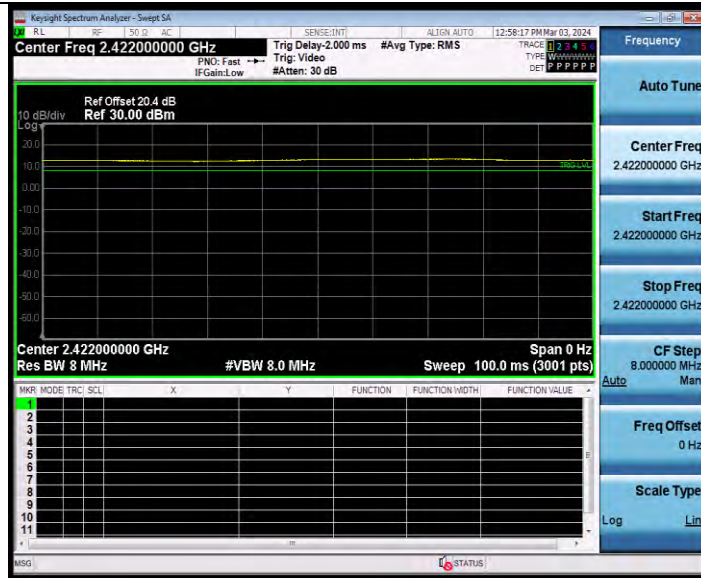

BUREAU VERITAS

Test Report No.: W7L-231127W001RF02

11N40MIMO Ant2 2422