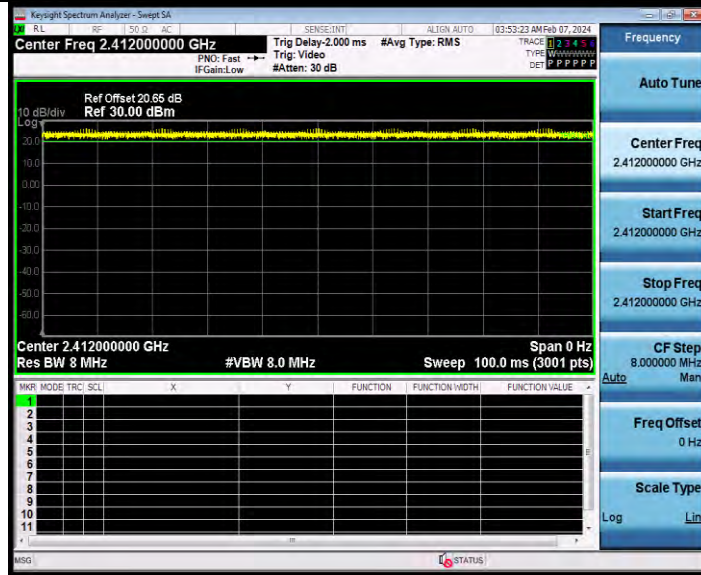

11G Ant1 2437

BV 7Layers Communications Technology (Shenzhen) Co., Ltd

Room B37, Warehouse A5, No.3 Chiwan 4th Road, Zhaoshang Street, Nanshan District Shenzhen, Guangdong, People's Republic of China

Tel: +86 755 8869 6566
Fax: +86 755 8869 6577
Email: customerservice.sw@bureauveritas.com