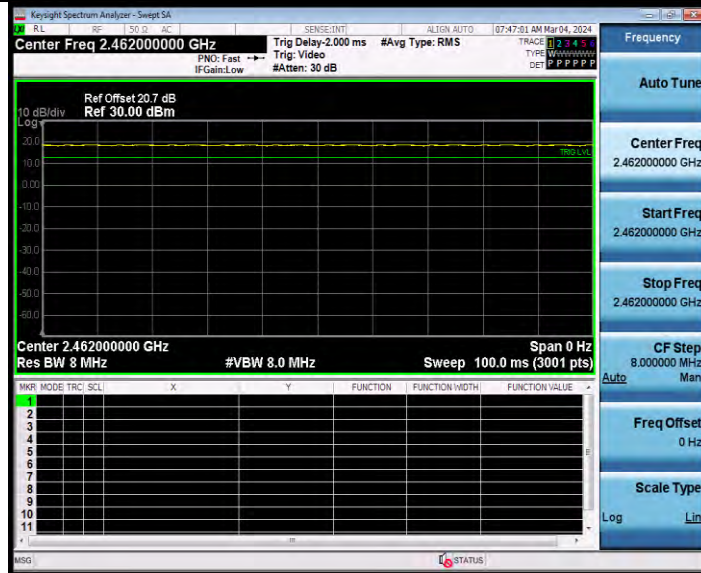

11AX40MIMO Ant1 2422

BV 7Layers Communications Technology (Shenzhen) Co., Ltd

Room B37, Warehouse A5, No.3 Chiwan 4th Road, Zhaoshang Street, Nanshan District Shenzhen, Guangdong, People's Republic of China

Tel: +86 755 8869 6566
Fax: +86 755 8869 6577
Email: customerservice.sw@bureauveritas.com