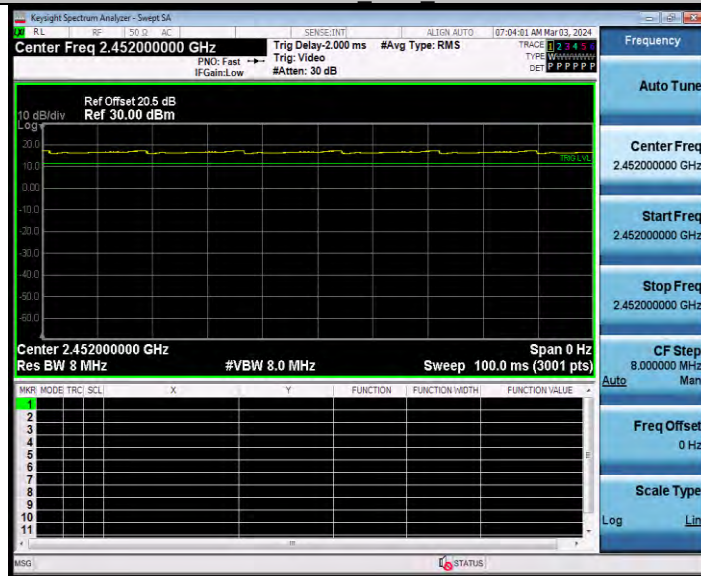

11AX20SISO Ant1 2412

BV 7Layers Communications Technology
(Shenzhen) Co., Ltd

Room B37, Warehouse A5, No.3 Chiwan 4th Road,
Zhaoshang Street, Nanshan District Shenzhen,
Guangdong, People's Republic of China

Tel: +86 755 8869 6566
Fax: +86 755 8869 6577
Email: customerservice.sw@bureauveritas.com