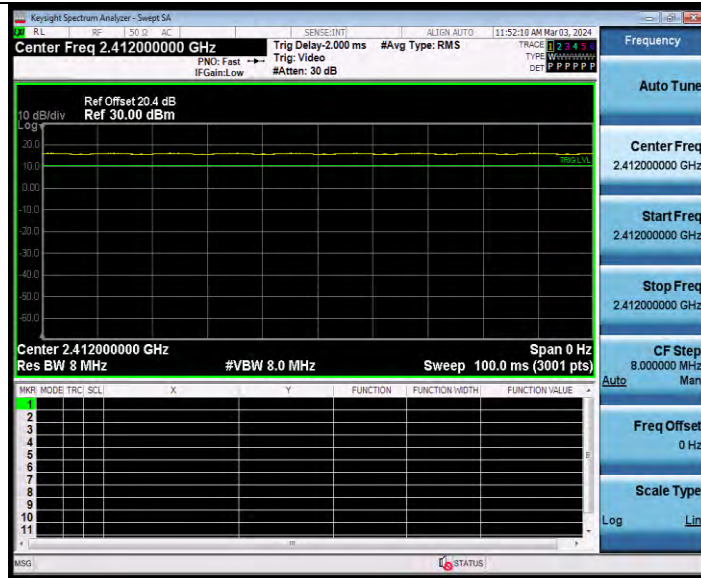

11N20MIMO Ant2 2412