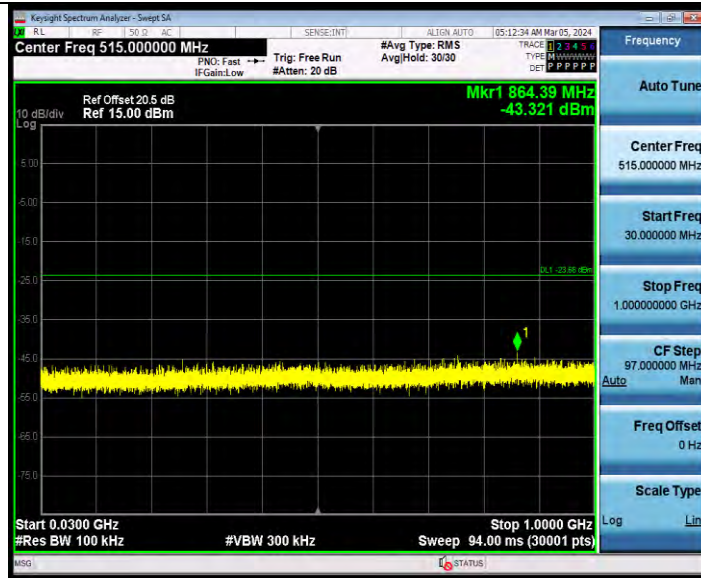

11AX40MIMO Ant2 2452 0~Reference

11AX40MIMO Ant2 2452 30~1000

**BUREAU
VERITAS**

Test Report No.: W7L-231127W001RF02

11AX40MIMO Ant2 2452 1000~26500

BV 7Layers Communications Technology
(Shenzhen) Co., Ltd