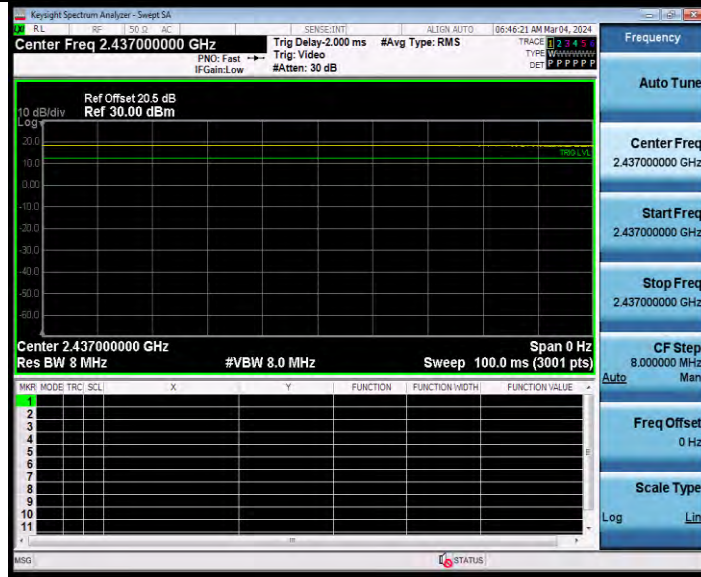

**BUREAU
VERITAS**

Test Report No.: W7L-231127W001RF02

11AX20MIMO Ant2 2437

11AX20MIMO Ant1 2462

BV 7Layers Communications Technology
(Shenzhen) Co., Ltd

Room B37, Warehouse A5, No.3 Chiwan 4th Road,
Zhaoshang Street, Nanshan District Shenzhen,
Guangdong, People's Republic of China