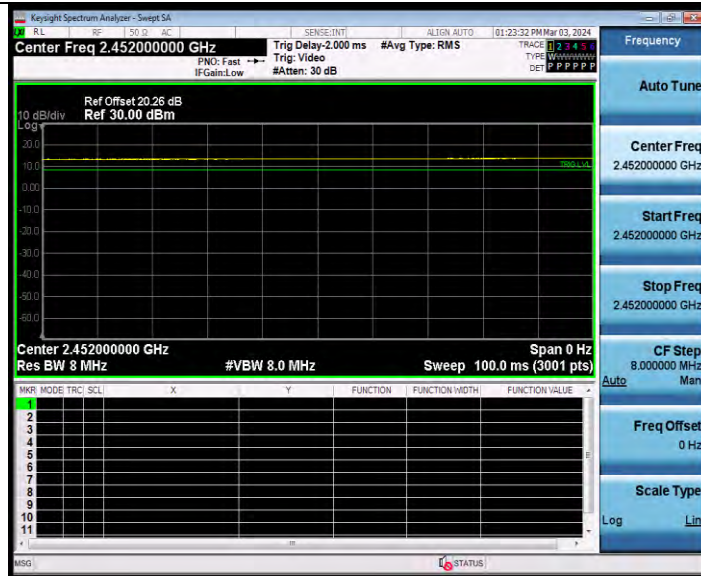

**BUREAU
VERITAS**

Test Report No.: W7L-231127W001RF02

11N40MIMO Ant2 2452