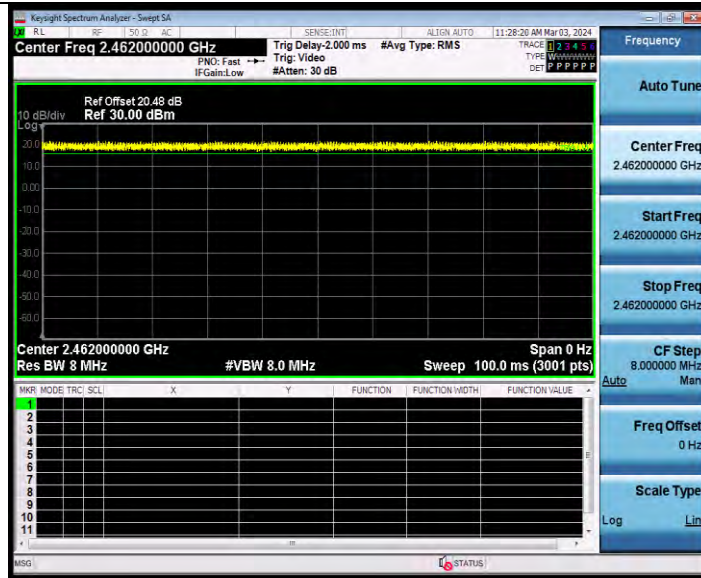

BUREAU VERITAS

Test Report No.: W7L-231127W001RF02

11G-CDD Ant2 2462