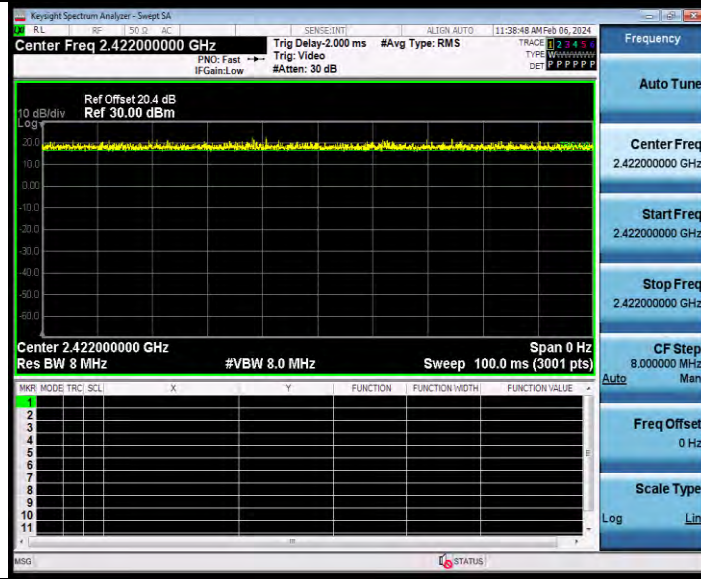

BUREAU VERITAS

Test Report No.: W7L-231127W001RF02

11AX40SISO Ant2 2422