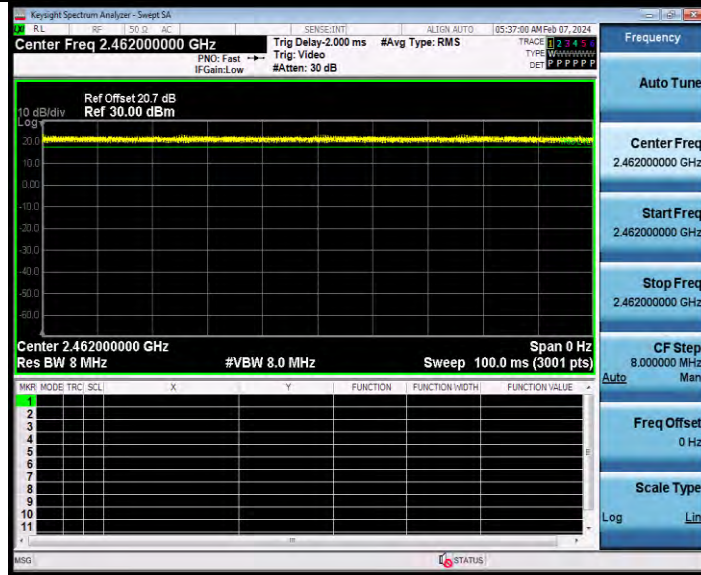

BUREAU VERITAS

Test Report No.: W7L-231127W001RF02

11N20SISO Ant2 2462

11N40SISO Ant1 2422

BV 7Layers Communications Technology (Shenzhen) Co., Ltd

Room B37, Warehouse A5, No.3 Chiwan 4th Road, Zhaoshang Street, Nanshan District Shenzhen, Guangdong, People's Republic of China