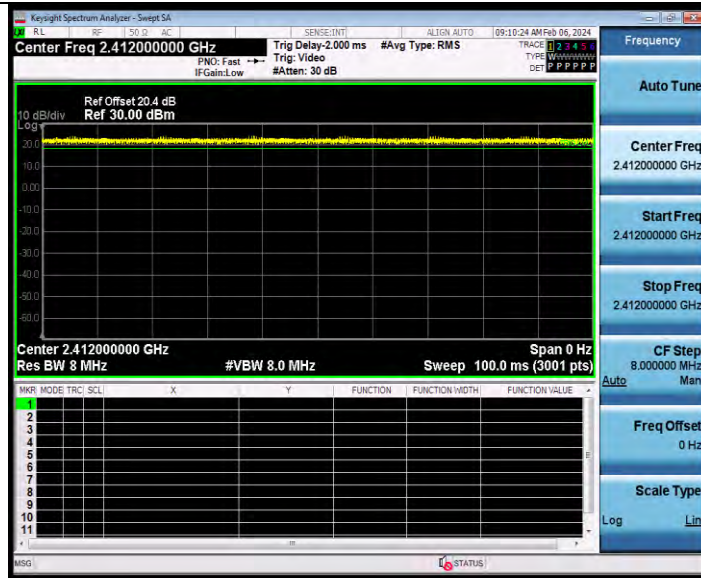

**BUREAU
VERITAS**

Test Report No.: W7L-231127W001RF02

11N20SISO Ant2 2412