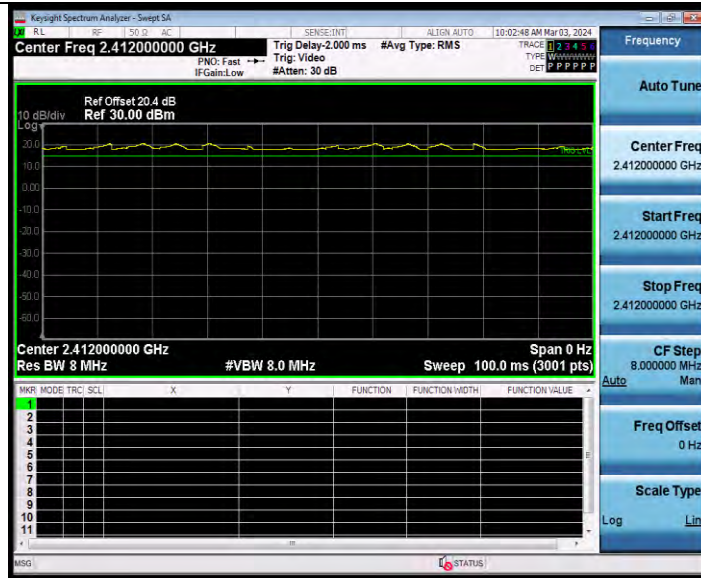

**BUREAU
VERITAS**

Test Report No.: W7L-231127W001RF02

11B-CDD Ant2 2412