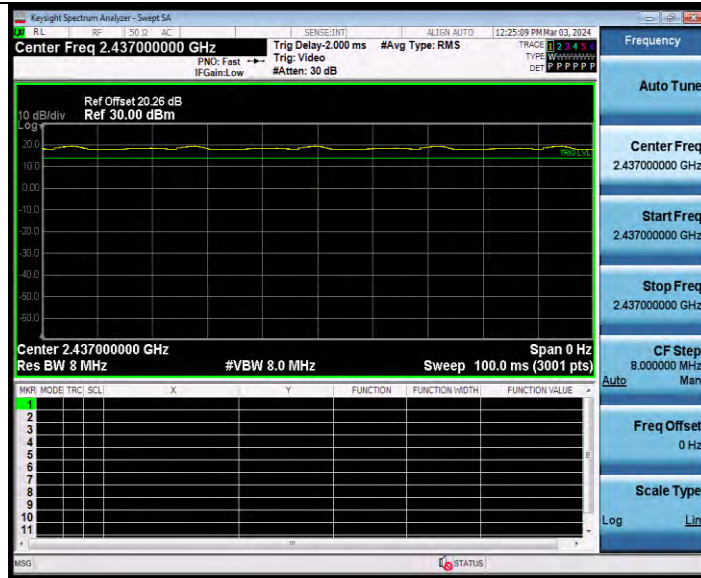

11N20MIMO Ant2 2412

11N20MIMO Ant1 2437

BUREAU VERITAS

Test Report No.: W7L-231127W001RF02

11N20MIMO Ant2 2437

11N20MIMO Ant1 2462

BV 7Layers Communications Technology (Shenzhen) Co., Ltd

Room B37, Warehouse A5, No.3 Chiwan 4th Road, Zhaoshang Street, Nanshan District Shenzhen, Guangdong, People's Republic of China