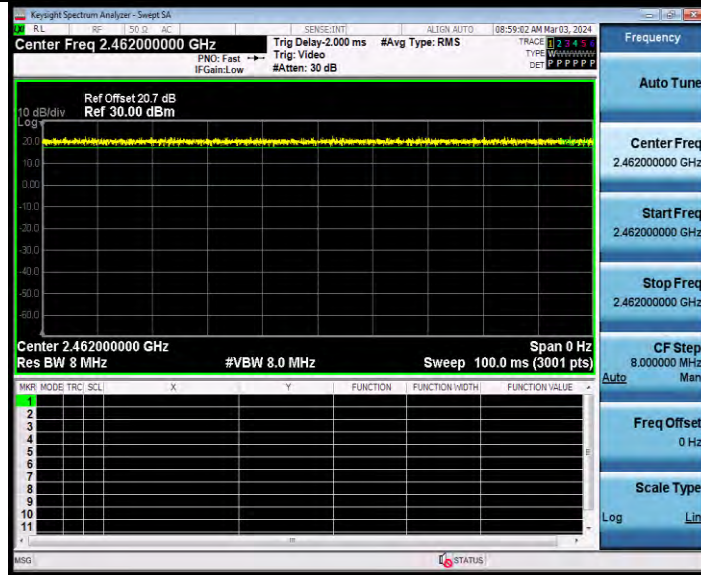

BUREAU VERITAS

Test Report No.: W7L-231127W001RF02

11AX20SISO Ant2 2462

11AX40SISO Ant1 2422

BV 7Layers Communications Technology (Shenzhen) Co., Ltd

Room B37, Warehouse A5, No.3 Chiwan 4th Road, Zhaoshang Street, Nanshan District Shenzhen, Guangdong, People's Republic of China