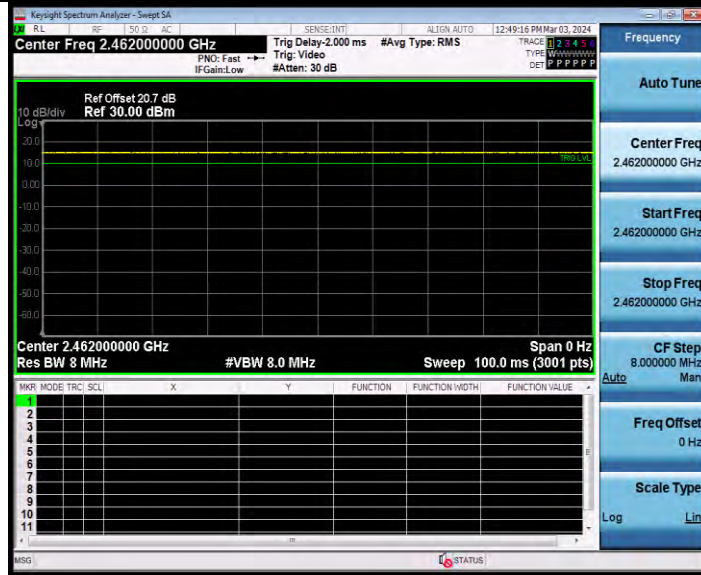

11N40MIMO Ant1 2422

BV 7Layers Communications Technology (Shenzhen) Co., Ltd

Room B37, Warehouse A5, No.3 Chiwan 4th Road, Zhaoshang Street, Nanshan District Shenzhen, Guangdong, People's Republic of China

Tel: +86 755 8869 6566
Fax: +86 755 8869 6577
Email: customerservice.sw@bureauveritas.com