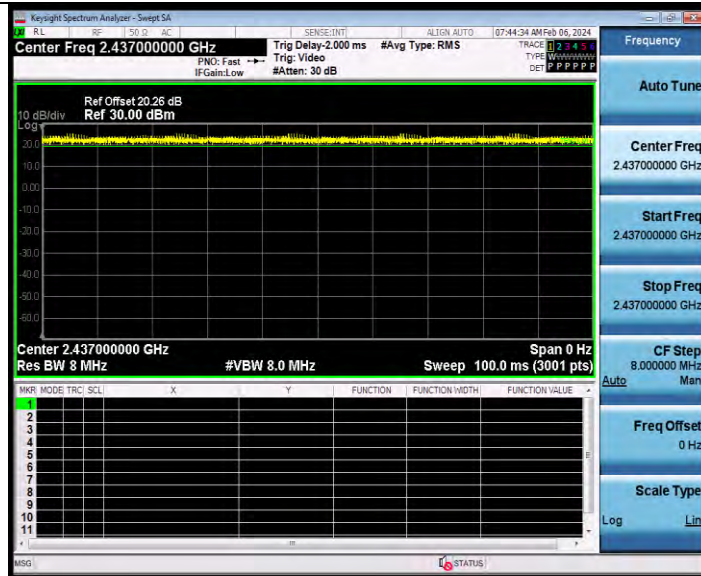

BUREAU VERITAS

Test Report No.: W7L-231127W001RF02

11G Ant2 2437