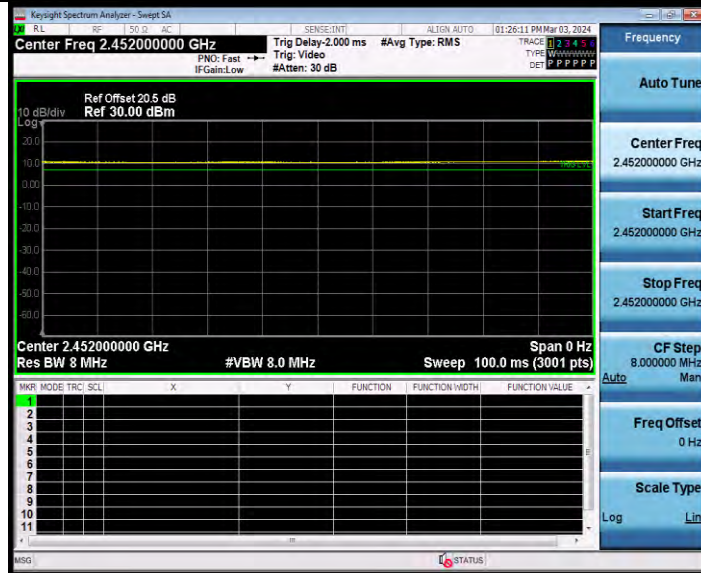

**BUREAU
VERITAS**

Test Report No.: W7L-231127W001RF02

11N40MIMO Ant2 2452

11AX20MIMO Ant1 2412

BV 7Layers Communications Technology
(Shenzhen) Co., Ltd

Room B37, Warehouse A5, No.3 Chiwan 4th Road,
Zhaoshang Street, Nanshan District Shenzhen,
Guangdong, People's Republic of China