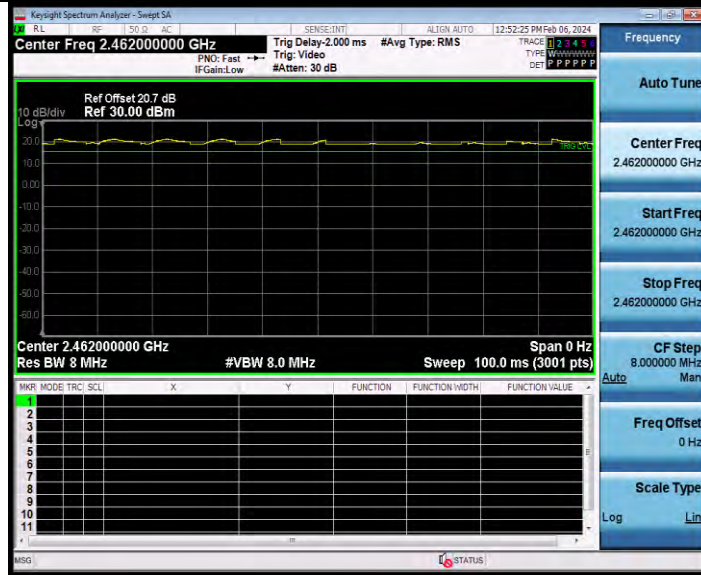

BUREAU VERITAS

Test Report No.: W7L-231127W001RF02

11B Ant2 2462

11G Ant1 2412

BV 7Layers Communications Technology (Shenzhen) Co., Ltd

Room B37, Warehouse A5, No.3 Chiwan 4th Road, Zhaoshang Street, Nanshan District Shenzhen, Guangdong, People's Republic of China