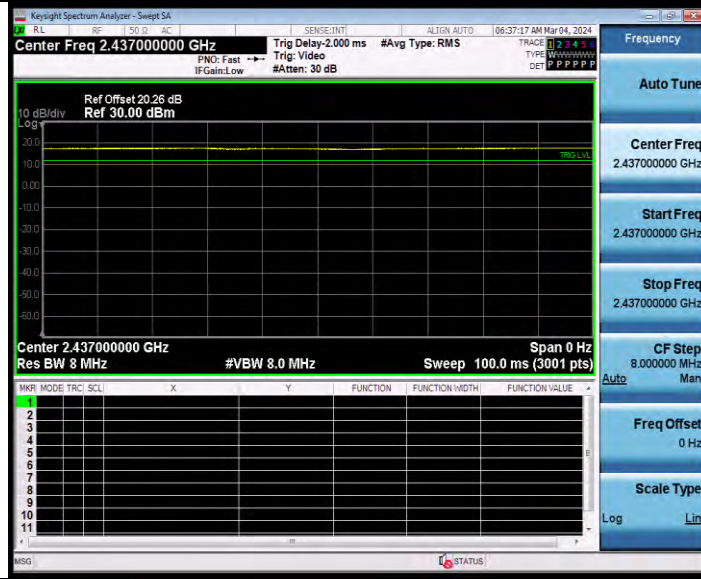

**BUREAU
VERITAS**

Test Report No.: W7L-231127W001RF02

11AX20MIMO Ant2 2437