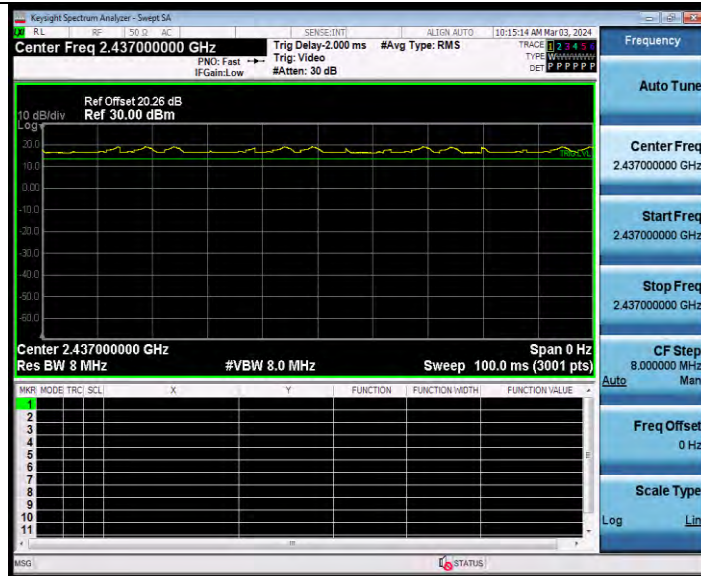

BUREAU VERITAS

Test Report No.: W7L-231127W001RF02

11B-CDD Ant2 2437