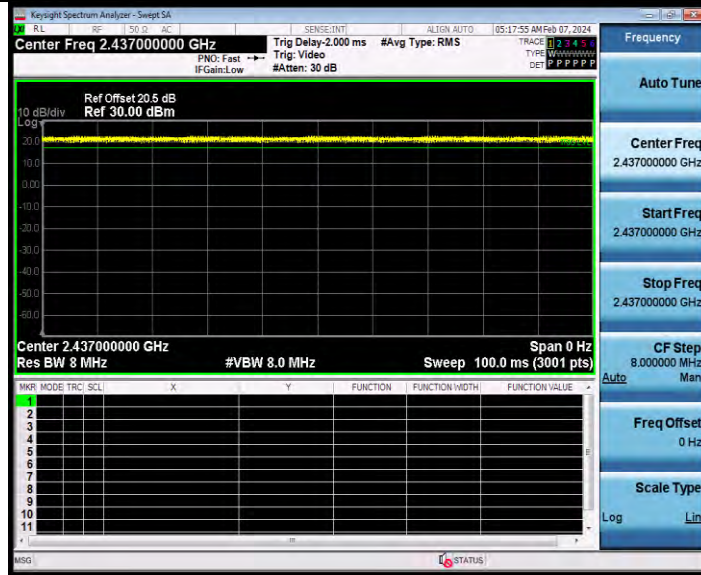

11N20SISO Ant1 2462

BV 7Layers Communications Technology (Shenzhen) Co., Ltd

Room B37, Warehouse A5, No.3 Chiwan 4th Road, Zhaoshang Street, Nanshan District Shenzhen, Guangdong, People's Republic of China

Tel: +86 755 8869 6566
Fax: +86 755 8869 6577
Email: customerservice.sw@bureauveritas.com