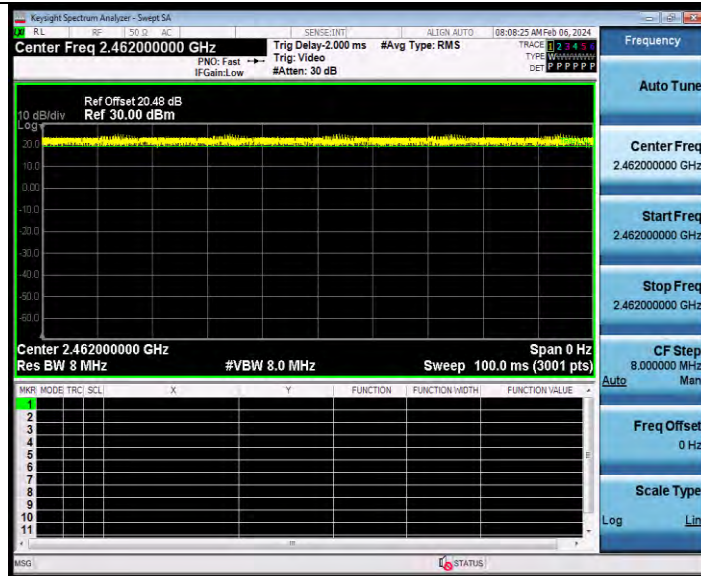

**BUREAU
VERITAS**

Test Report No.: W7L-231127W001RF02

11G Ant2 2462