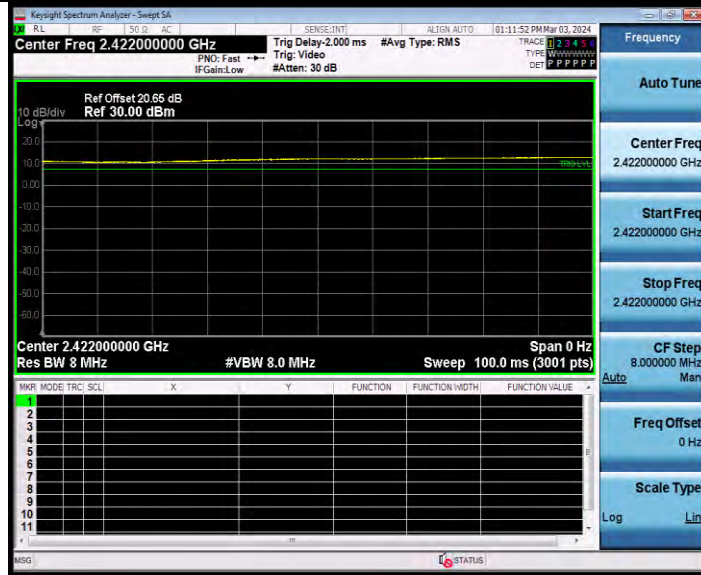

BUREAU VERITAS

Test Report No.: W7L-231127W001RF02

11N40MIMO Ant2 2422

11N40MIMO Ant1 2437

BV 7Layers Communications Technology (Shenzhen) Co., Ltd

Room B37, Warehouse A5, No.3 Chiwan 4th Road, Zhaoshang Street, Nanshan District Shenzhen, Guangdong, People's Republic of China