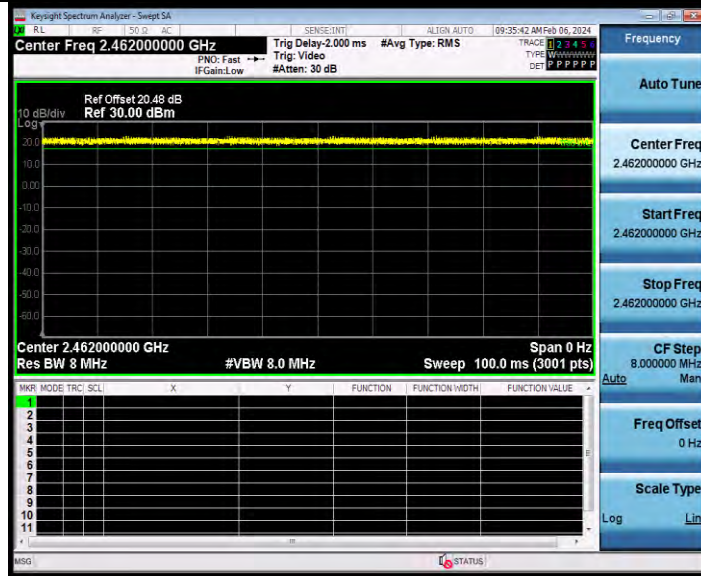

BUREAU VERITAS

Test Report No.: W7L-231127W001RF02

11N20SISO Ant2 2462