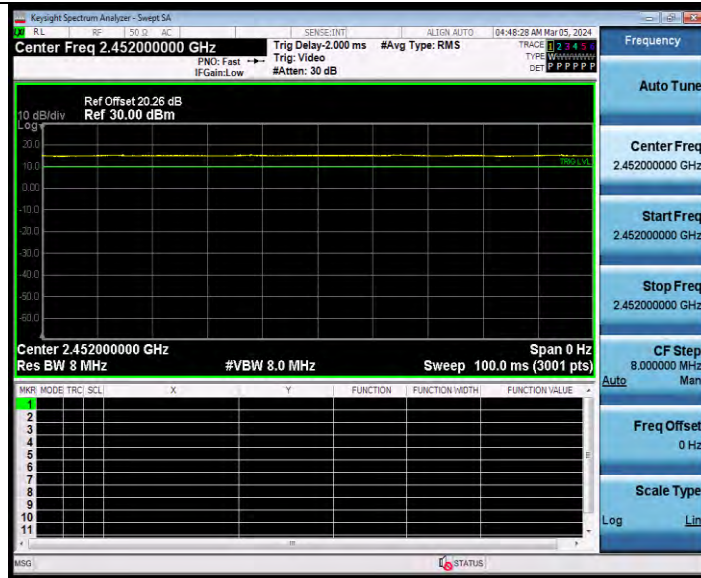

**BUREAU
VERITAS**

Test Report No.: W7L-231127W001RF02

11AX40MIMO Ant2 2452