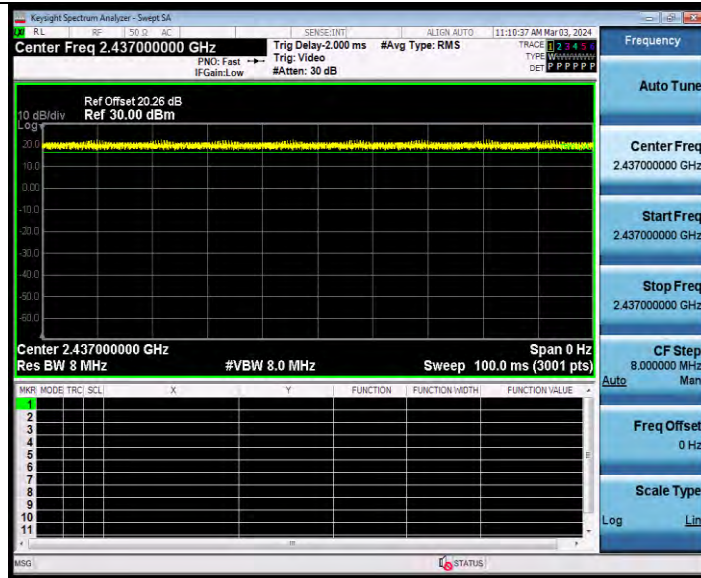

BUREAU VERITAS

Test Report No.: W7L-231127W001RF02

11G-CDD Ant2 2437