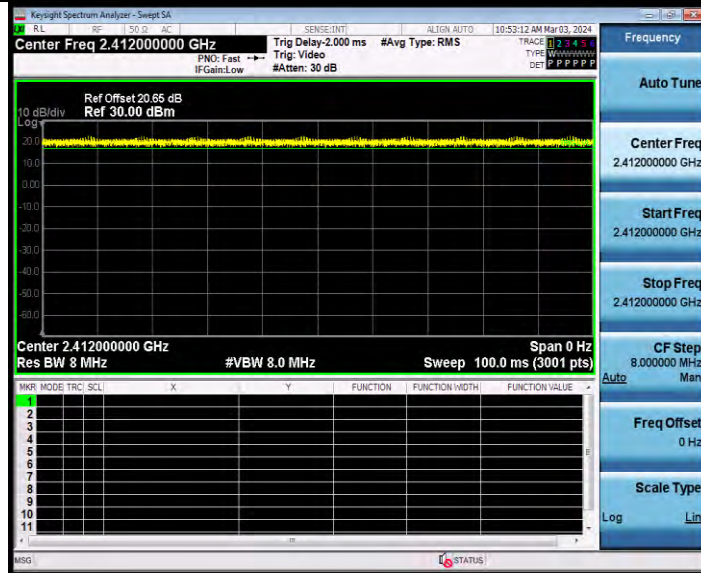

11G-CDD Ant1 2437

BV 7Layers Communications Technology (Shenzhen) Co., Ltd

Room B37, Warehouse A5, No.3 Chiwan 4th Road, Zhaoshang Street, Nanshan District Shenzhen, Guangdong, People's Republic of China

Tel: +86 755 8869 6566
Fax: +86 755 8869 6577
Email: customerservice.sw@bureauveritas.com