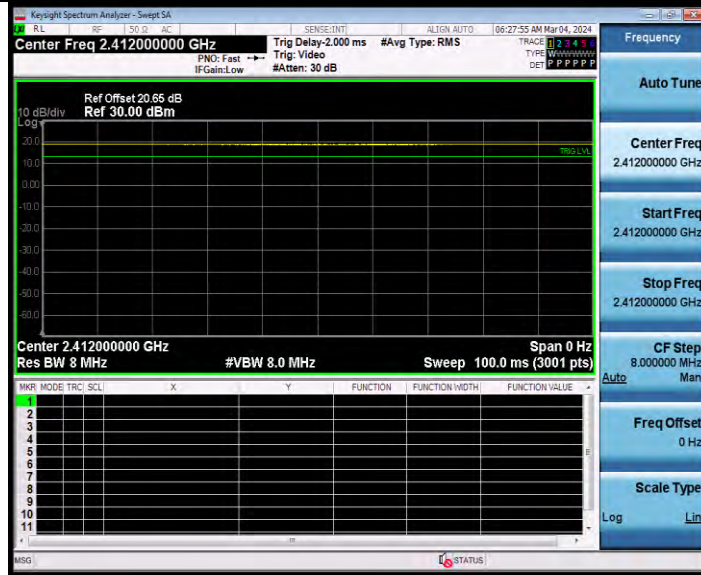

11AX20MIMO Ant1 2437

BV 7Layers Communications Technology
(Shenzhen) Co., Ltd

Room B37, Warehouse A5, No.3 Chiwan 4th Road,
Zhaoshang Street, Nanshan District Shenzhen,
Guangdong, People's Republic of China

Tel: +86 755 8869 6566
Fax: +86 755 8869 6577
Email: customerservice.sw@bureauveritas.com