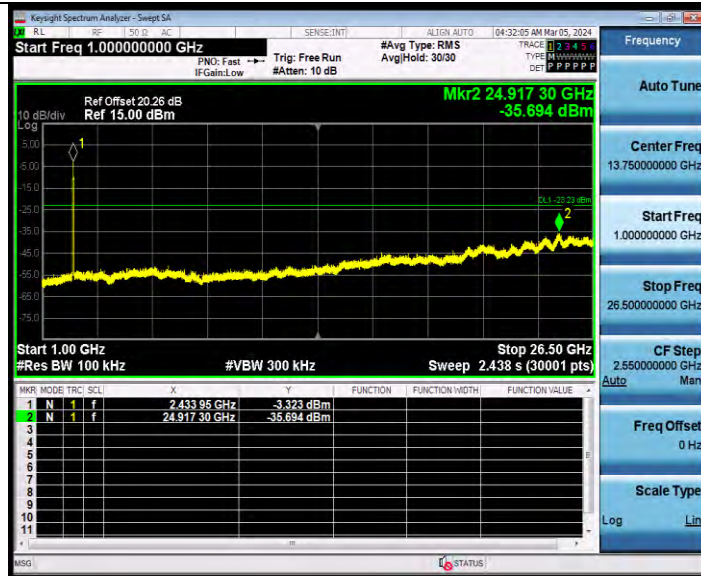

11AX40MIMO Ant2 2437 0~Reference