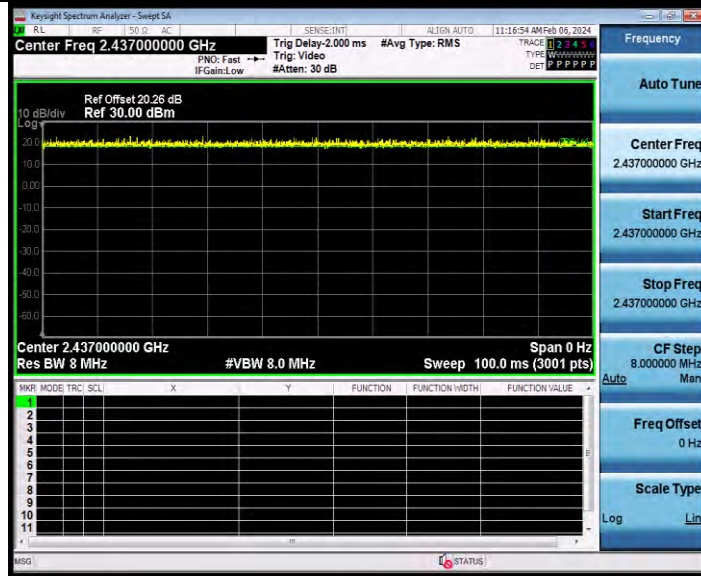

BUREAU VERITAS

Test Report No.: W7L-231127W001RF02

11AX20SISO Ant2 2437