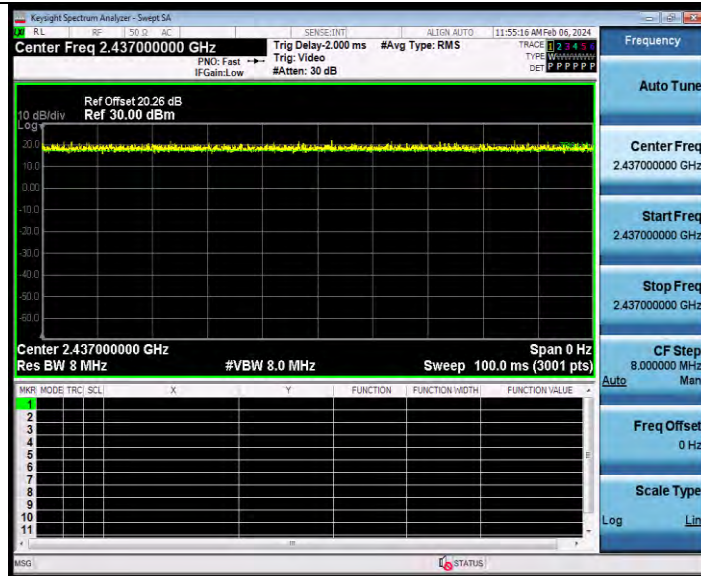

**BUREAU
VERITAS**

Test Report No.: W7L-231127W001RF02

11AX40SISO Ant2 2437