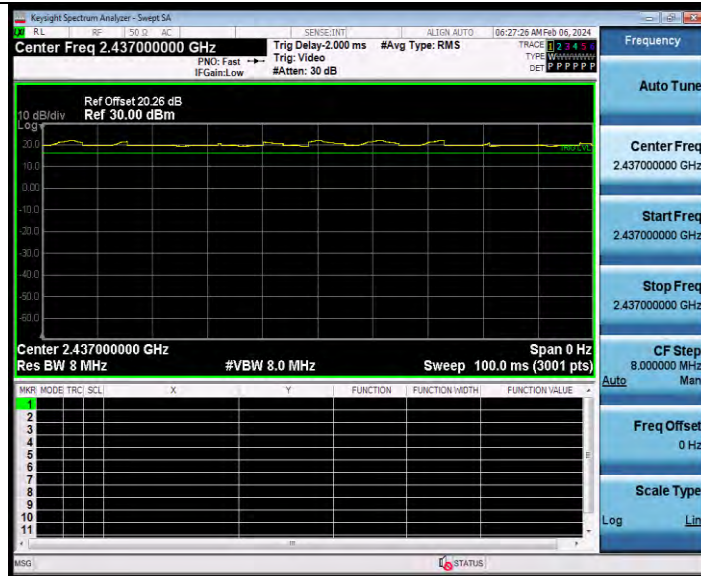

BUREAU VERITAS

Test Report No.: W7L-231127W001RF02

11B Ant2 2437