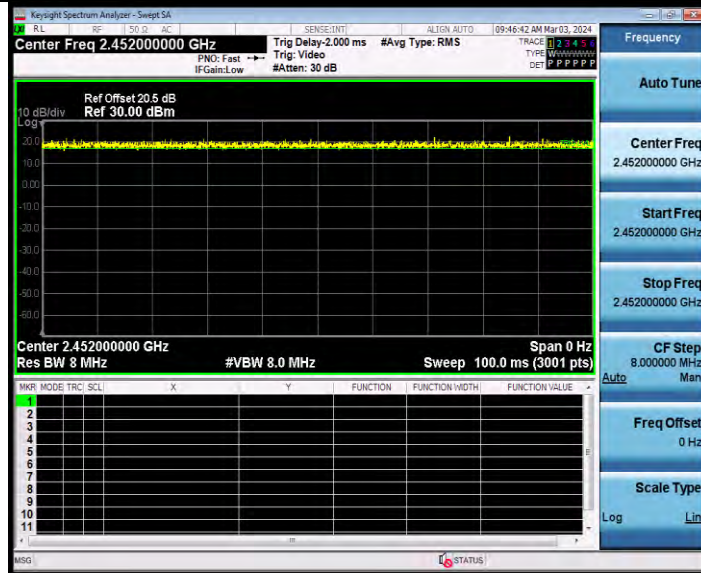

11B-CDD Ant1 2412

BV 7Layers Communications Technology (Shenzhen) Co., Ltd

Room B37, Warehouse A5, No.3 Chiwan 4th Road, Zhaoshang Street, Nanshan District Shenzhen, Guangdong, People's Republic of China

Tel: +86 755 8869 6566
Fax: +86 755 8869 6577
Email: customerservice.sw@bureauveritas.com