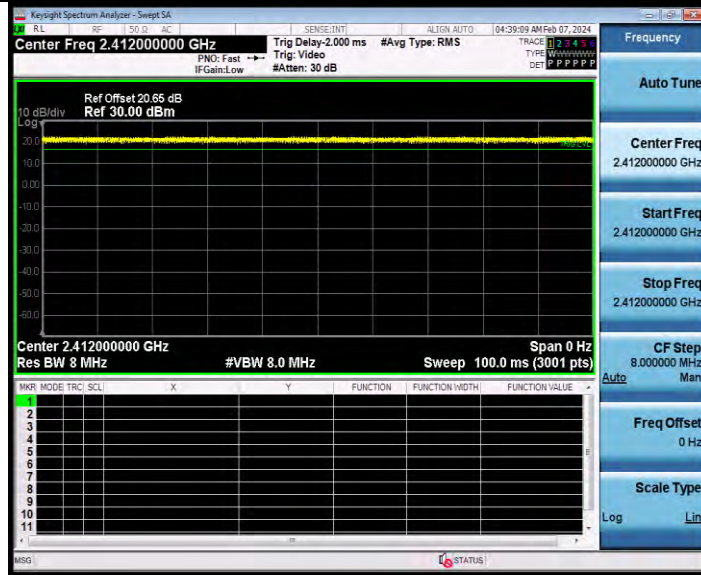

**BUREAU
VERITAS**

Test Report No.: W7L-231127W001RF02

11N20SISO Ant2 2412

11N20SISO Ant1 2437

BV 7Layers Communications Technology
(Shenzhen) Co., Ltd

Room B37, Warehouse A5, No.3 Chiwan 4th Road,
Zhaoshang Street, Nanshan District Shenzhen,
Guangdong, People's Republic of China