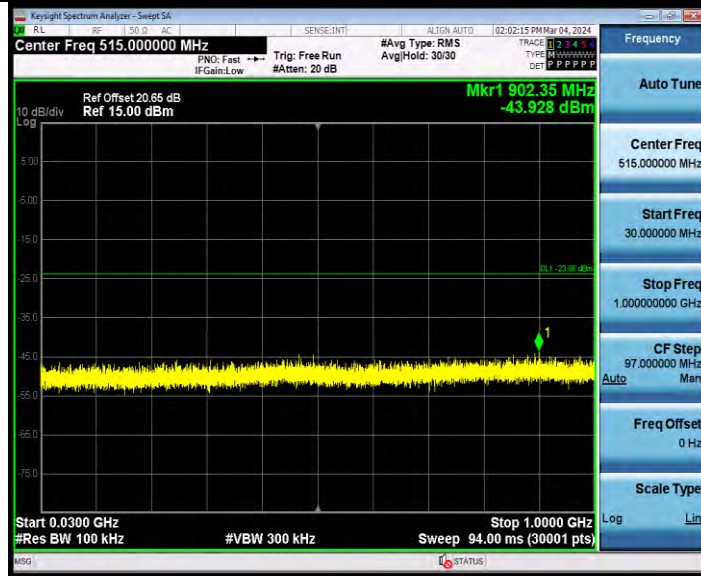

**BUREAU
VERITAS**

Test Report No.: W7L-231127W001RF02

11AX40MIMO Ant2 2422 1000~26500