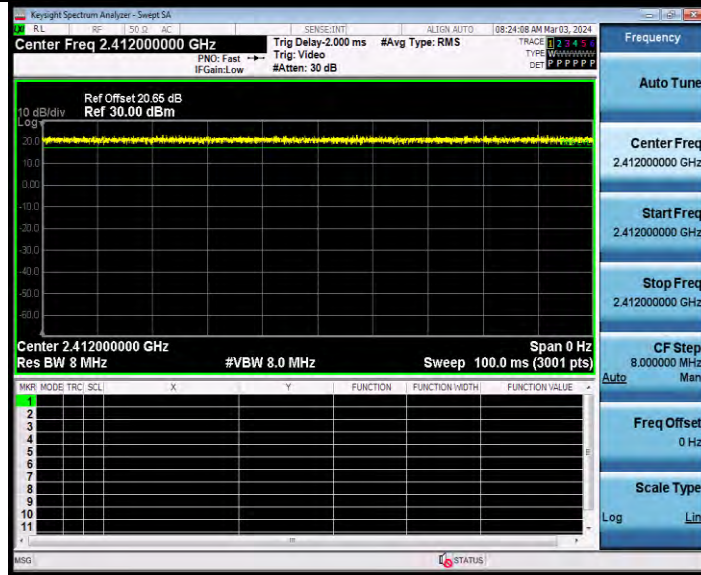

BUREAU VERITAS

Test Report No.: W7L-231127W001RF02

11AX20SISO Ant2 2412

11AX20SISO Ant1 2437

BV 7Layers Communications Technology (Shenzhen) Co., Ltd

Room B37, Warehouse A5, No.3 Chiwan 4th Road, Zhaoshang Street, Nanshan District Shenzhen, Guangdong, People's Republic of China