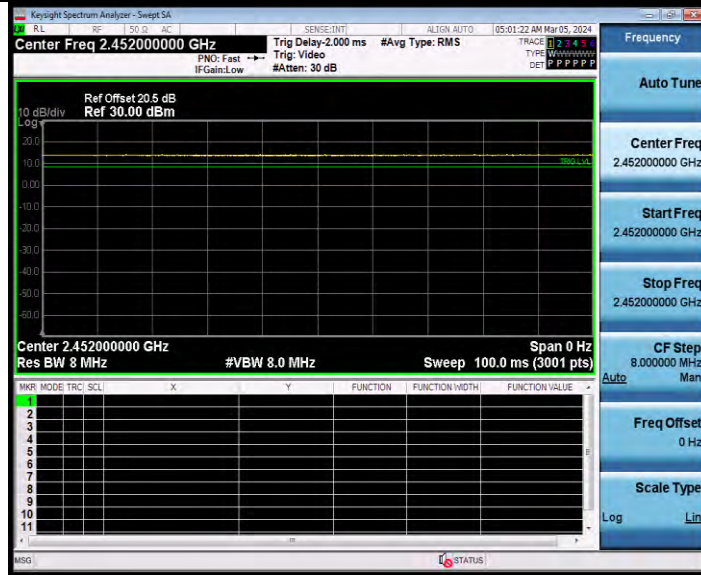

**BUREAU
VERITAS**

Test Report No.: W7L-231127W001RF02

11AX40MIMO Ant2 2452

BV 7Layers Communications Technology
(Shenzhen) Co., Ltd

Room B37, Warehouse A5, No.3 Chiwan 4th Road,
Zhaoshang Street, Nanshan District Shenzhen,
Guangdong, People's Republic of China