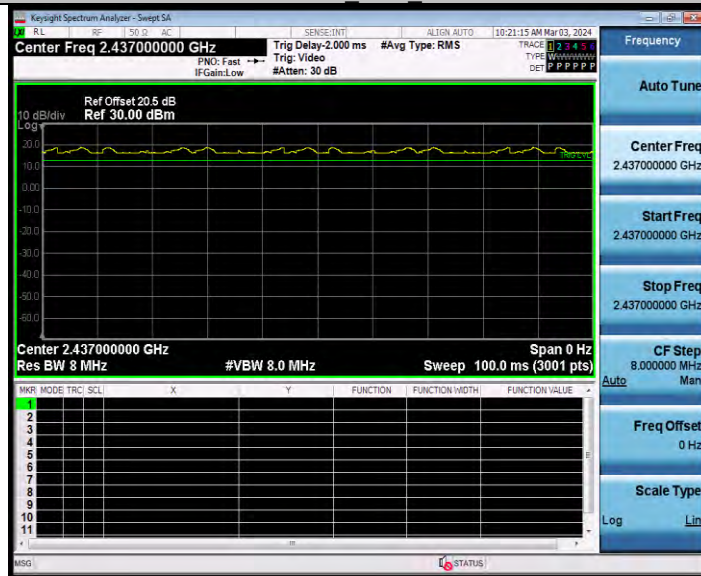

11B-CDD Ant1 2462

BV 7Layers Communications Technology (Shenzhen) Co., Ltd

Room B37, Warehouse A5, No.3 Chiwan 4th Road, Zhaoshang Street, Nanshan District Shenzhen, Guangdong, People's Republic of China

Tel: +86 755 8869 6566 Fax: +86 755 8869 6577 Email: customerservice.sw@bureauveritas.com