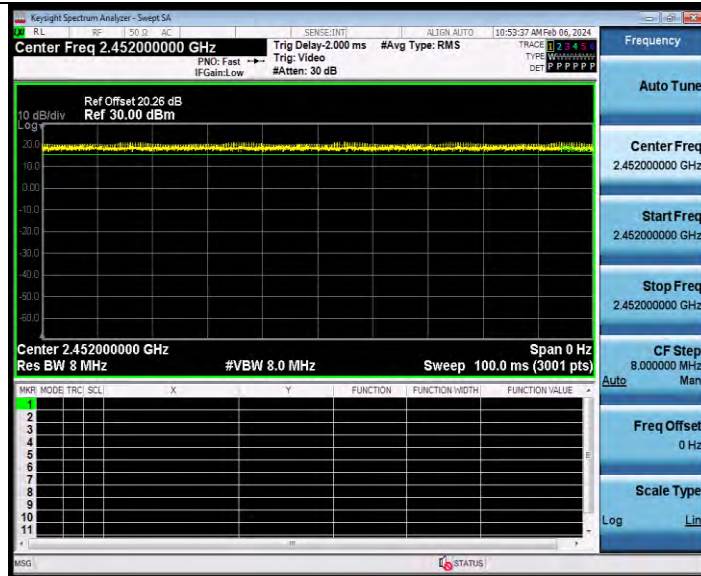

**BUREAU
VERITAS**

Test Report No.: W7L-231127W001RF02

11N40SISO Ant2 2452