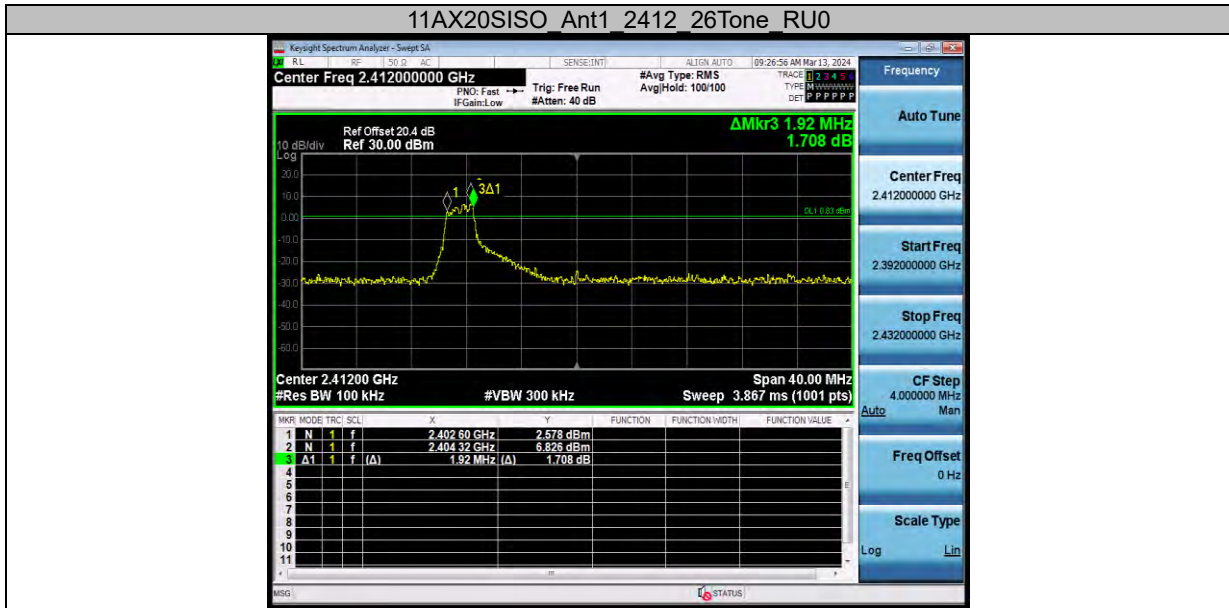

BUREAU VERITAS Test Report No.: W7L-231127W001RF02
TEST GRAPHS

11AX20SISO Ant1 2412 106Tone RU53