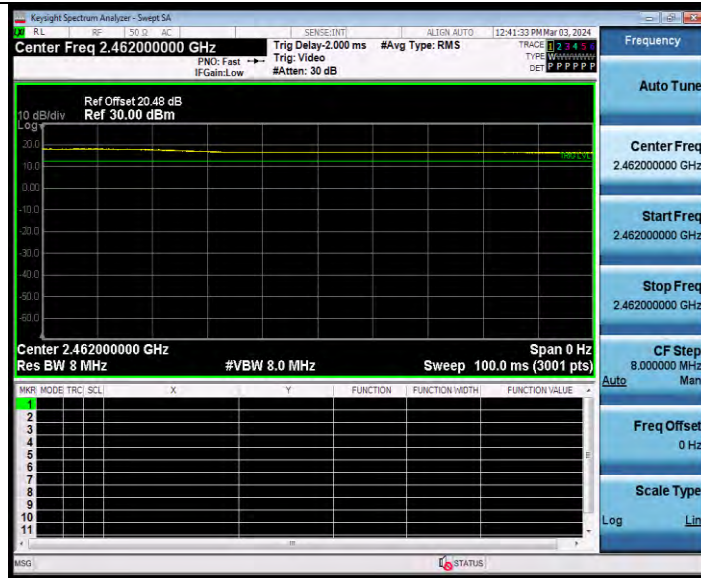

BUREAU VERITAS

Test Report No.: W7L-231127W001RF02

11N20MIMO Ant2 2462