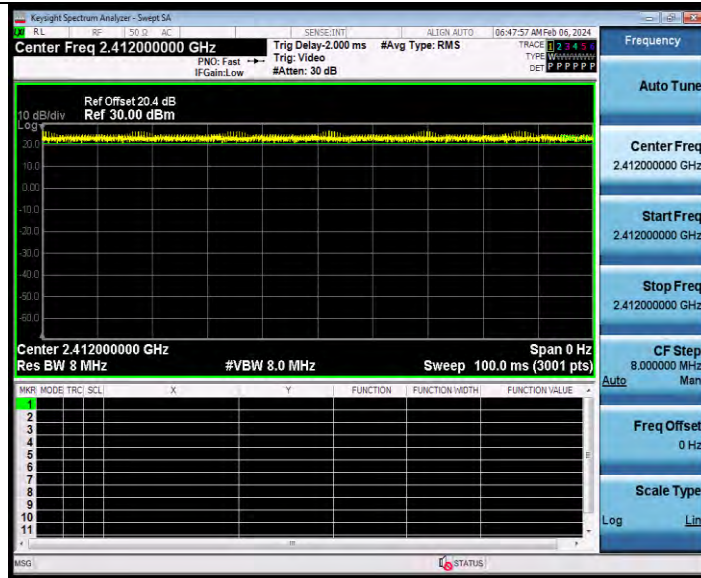

BUREAU VERITAS

Test Report No.: W7L-231127W001RF02

11G Ant2 2412