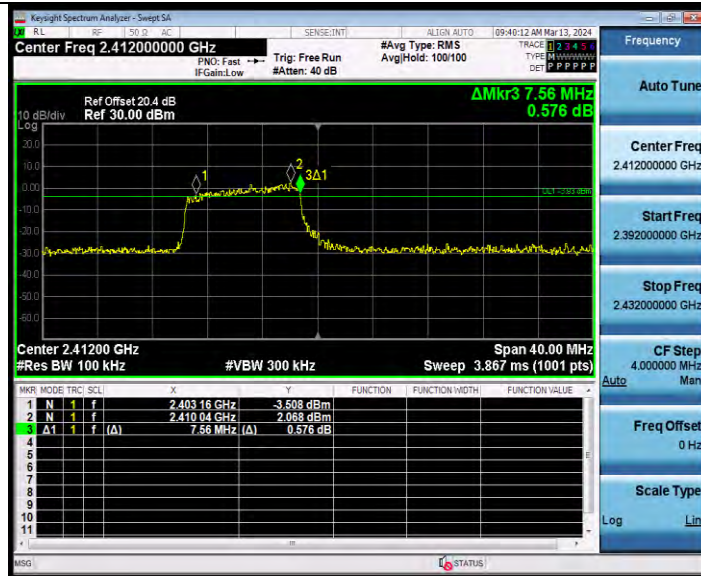

BUREAU VERITAS Test Report No.: W7L-231127W001RF02
TEST GRAPHS

11AX20SISO Ant1 2412 106Tone RU53

**BUREAU
VERITAS**

Test Report No.: W7L-231127W001RF02

11AX20SISO Ant1 2412 242Tone RU61

11AX20SISO Ant2 2412 26Tone RU0