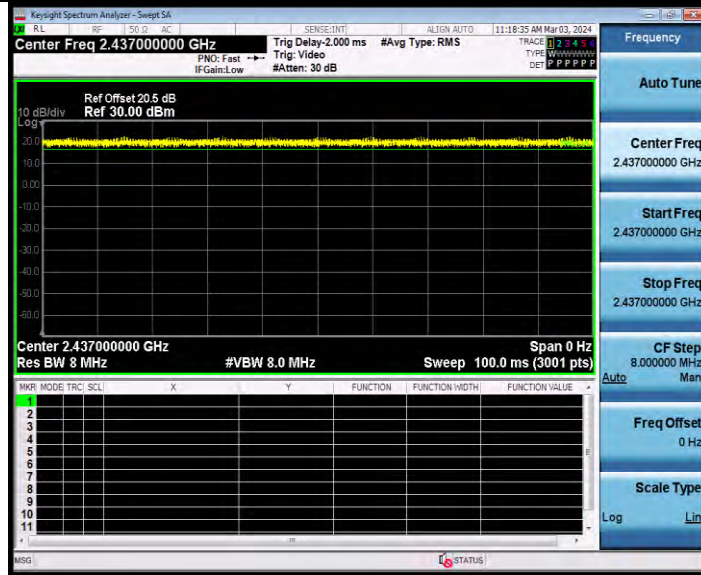

BUREAU VERITAS

Test Report No.: W7L-231127W001RF02

11G-CDD Ant2 2437

11G-CDD Ant1 2462

BV 7Layers Communications Technology (Shenzhen) Co., Ltd

Room B37, Warehouse A5, No.3 Chiwan 4th Road, Zhaoshang Street, Nanshan District Shenzhen, Guangdong, People's Republic of China