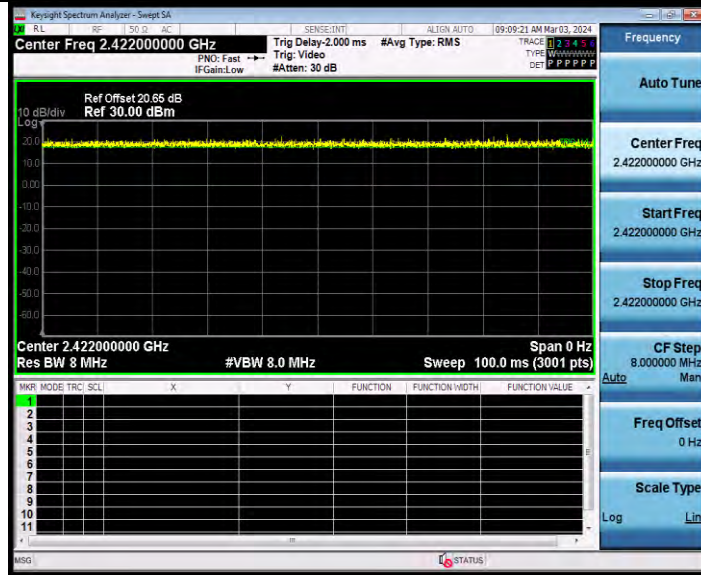

11AX40SISO Ant1 2437

BV 7Layers Communications Technology (Shenzhen) Co., Ltd

Room B37, Warehouse A5, No.3 Chiwan 4th Road, Zhaoshang Street, Nanshan District Shenzhen, Guangdong, People's Republic of China

Tel: +86 755 8869 6566
Fax: +86 755 8869 6577
Email: customerservice.sw@bureauveritas.com