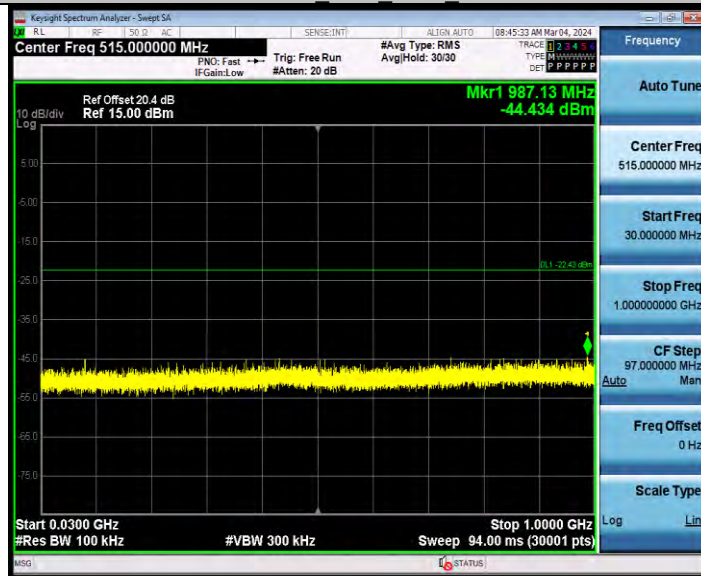

11AX40MIMO Ant1 2422 1000~26500

BV 7Layers Communications Technology (Shenzhen) Co., Ltd

Room B37, Warehouse A5, No.3 Chiwan 4th Road, Zhaoshang Street, Nanshan District Shenzhen, Guangdong, People's Republic of China

Tel: +86 755 8869 6566
Fax: +86 755 8869 6577
Email: customerservice.sw@bureauveritas.com