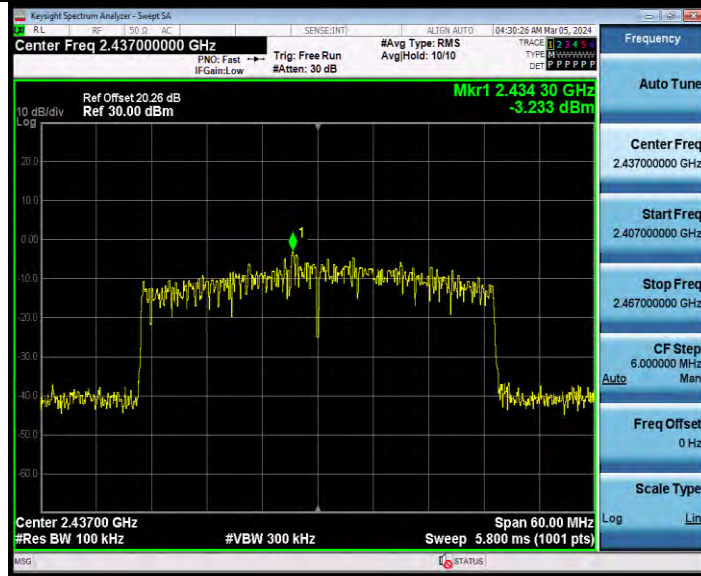

BUREAU VERITAS

Test Report No.: W7L-231127W001RF02

11AX40MIMO Ant1 2437 30~1000

11AX40MIMO Ant1 2437 1000~26500

BV 7Layers Communications Technology (Shenzhen) Co., Ltd

Room B37, Warehouse A5, No.3 Chiwan 4th Road, Zhaoshang Street, Nanshan District Shenzhen, Guangdong, People's Republic of China