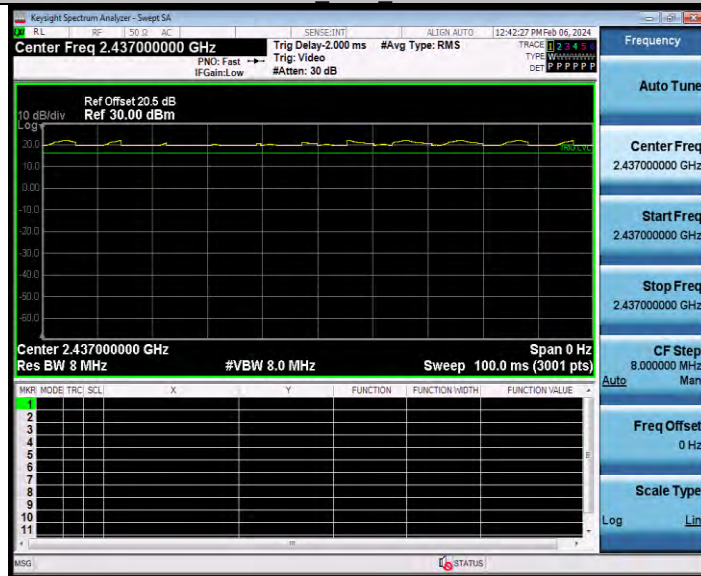

11B Ant1 2462

BV 7Layers Communications Technology (Shenzhen) Co., Ltd

Room B37, Warehouse A5, No.3 Chiwan 4th Road, Zhaoshang Street, Nanshan District Shenzhen, Guangdong, People's Republic of China

Tel: +86 755 8869 6566
Fax: +86 755 8869 6577
Email: customerservice.sw@bureauveritas.com