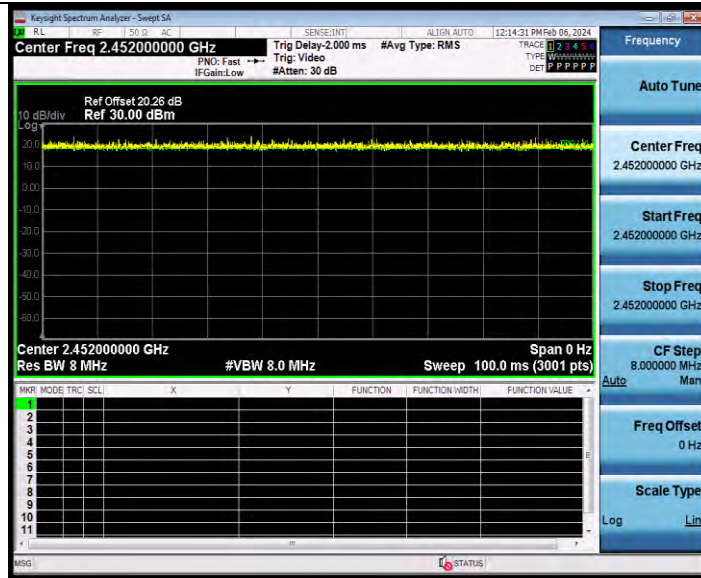

BUREAU VERITAS

Test Report No.: W7L-231127W001RF02

11AX40SISO Ant2 2452