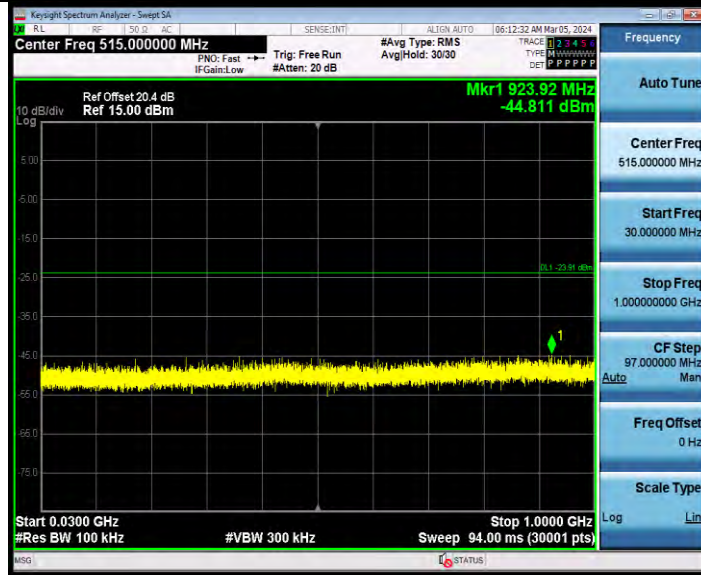

11N40MIMO Ant1 2422 1000~26500

BV 7Layers Communications Technology (Shenzhen) Co., Ltd

Room B37, Warehouse A5, No.3 Chiwan 4th Road, Zhaoshang Street, Nanshan District Shenzhen, Guangdong, People's Republic of China

Tel: +86 755 8869 6566
Fax: +86 755 8869 6577
Email: customerservice.sw@bureauveritas.com