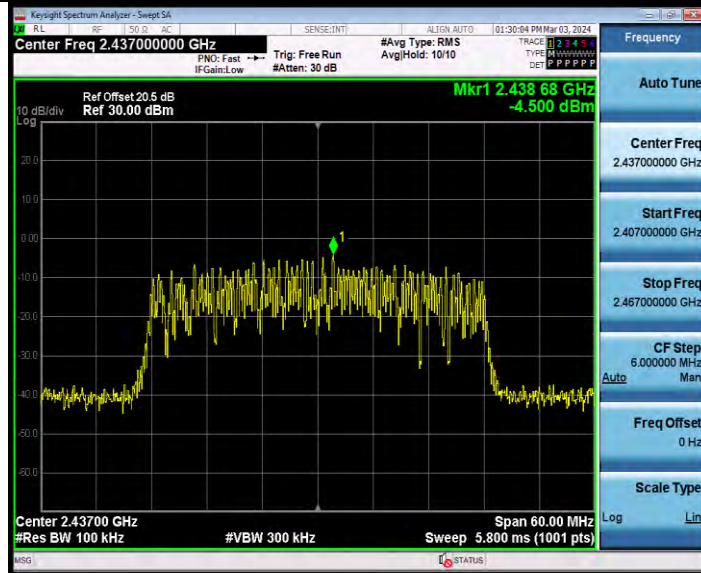

11N40MIMO Ant2 2437 30~1000