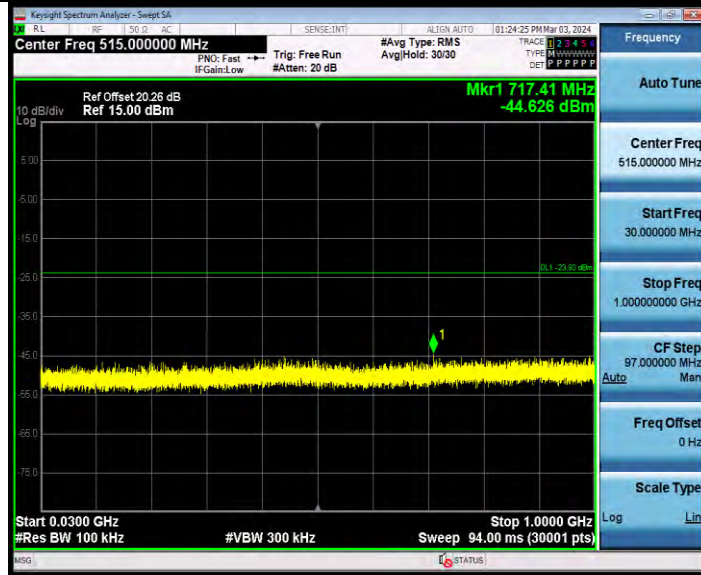

11N40MIMO Ant1 2452 1000~26500

BV 7Layers Communications Technology
(Shenzhen) Co., Ltd

Room B37, Warehouse A5, No.3 Chiwan 4th Road,
Zhaoshang Street, Nanshan District Shenzhen,
Guangdong, People's Republic of China

Tel: +86 755 8869 6566
Fax: +86 755 8869 6577
Email: customerservice.sw@bureauveritas.com