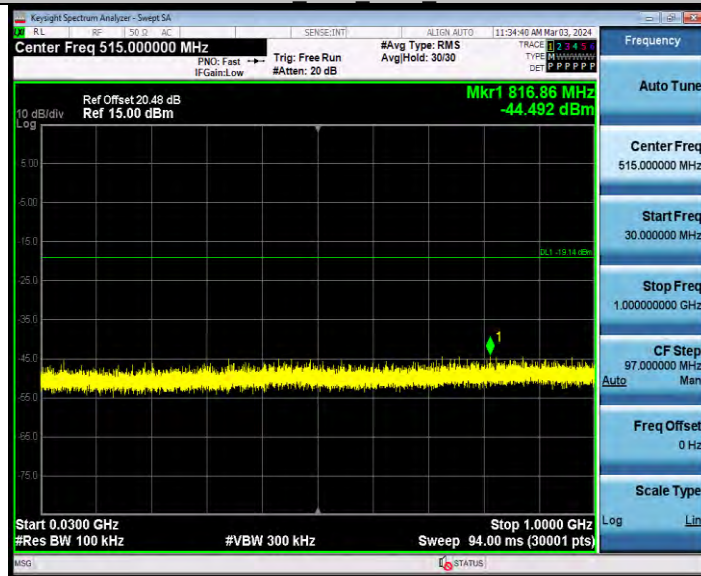

11G-CDD Ant1 2462 1000~26500

BV 7Layers Communications Technology
(Shenzhen) Co., Ltd

Room B37, Warehouse A5, No.3 Chiwan 4th Road,
Zhaoshang Street, Nanshan District Shenzhen,
Guangdong, People's Republic of China

Tel: +86 755 8869 6566
Fax: +86 755 8869 6577
Email: customerservice.sw@bureauveritas.com