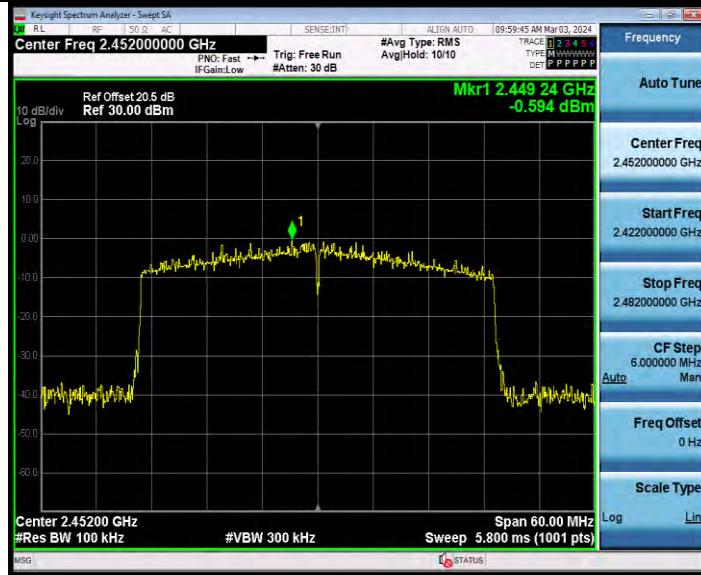

11AX40SISO Ant2 2452 30~1000