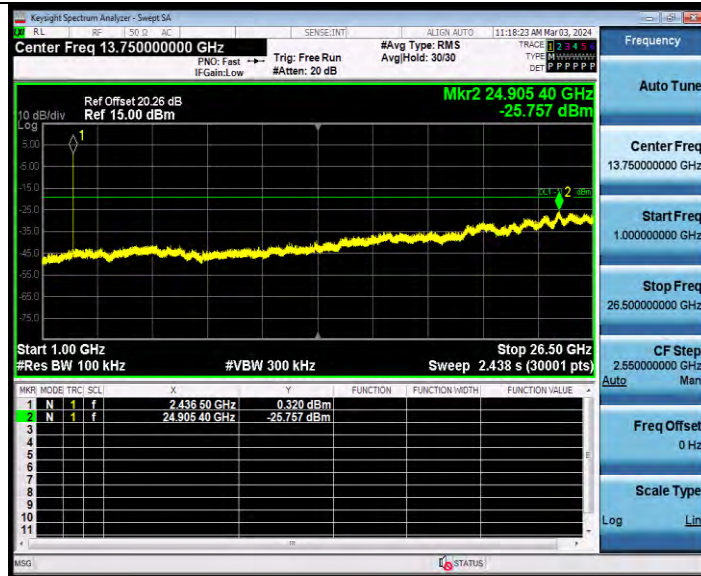

11G-CDD Ant2 2437 0~Reference