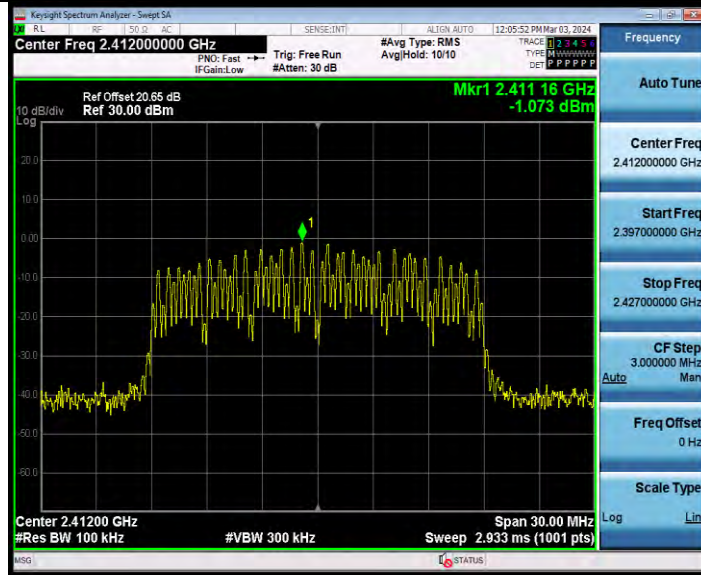

11N20MIMO Ant2 2412 30~1000