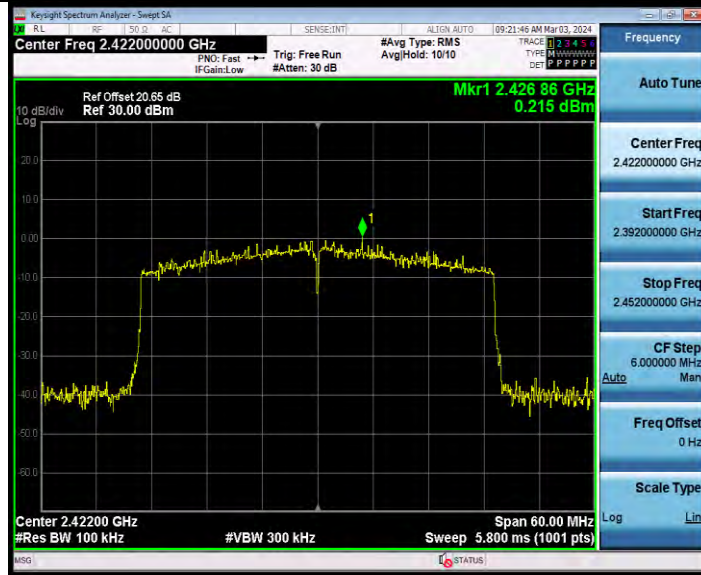

11AX40SISO Ant2 2422 30~1000