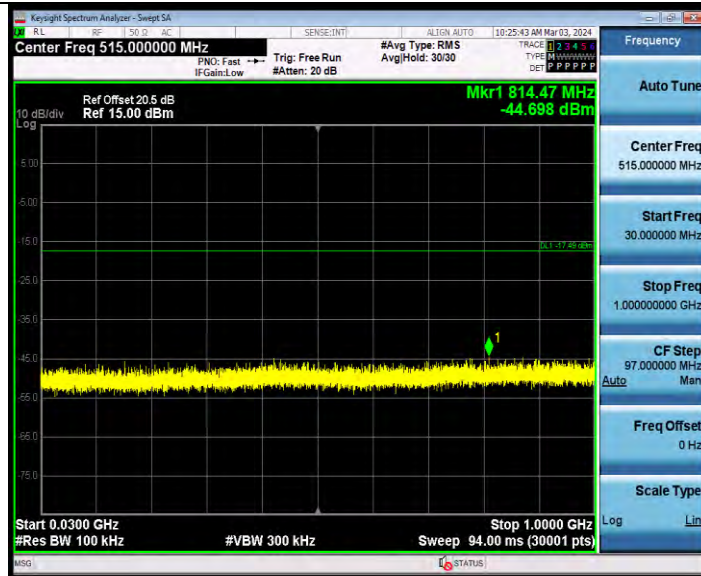

**BUREAU
VERITAS**

Test Report No.: W7L-231127W001RF02

11B-CDD Ant2 2437 1000~26500