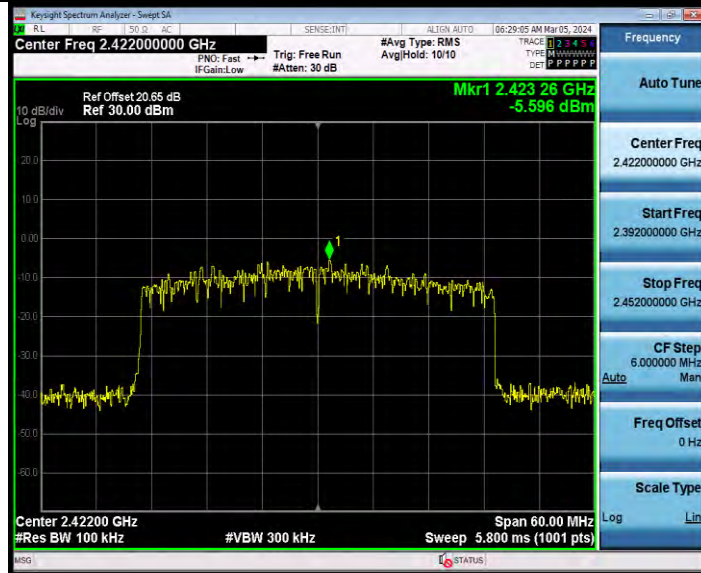

**BUREAU
VERITAS**

Test Report No.: W7L-231127W001RF02

11N40MIMO Ant2 2422 0~Reference

11N40MIMO Ant2 2422 30~1000

BV 7Layers Communications Technology
(Shenzhen) Co., Ltd

Room B37, Warehouse A5, No.3 Chiwan 4th Road,
Zhaoshang Street, Nanshan District Shenzhen,
Guangdong, People's Republic of China