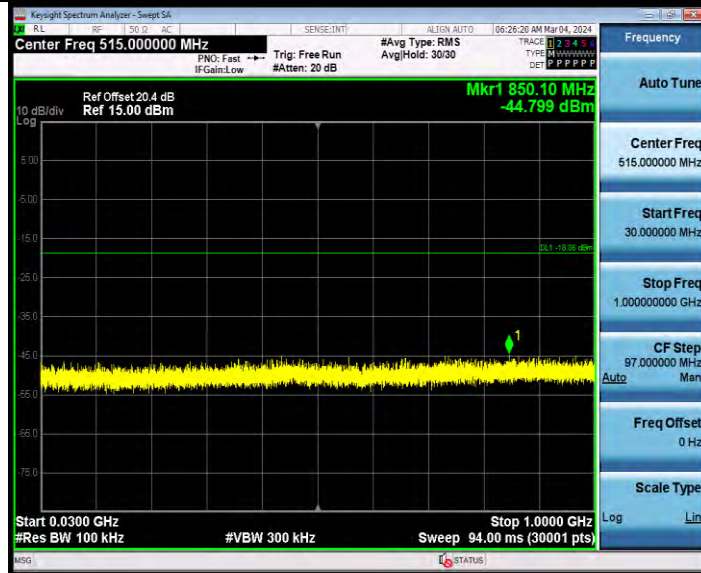

11AX20MIMO Ant1 2412 1000~26500

BV 7Layers Communications Technology (Shenzhen) Co., Ltd

Room B37, Warehouse A5, No.3 Chiwan 4th Road, Zhaoshang Street, Nanshan District Shenzhen, Guangdong, People's Republic of China

Tel: +86 755 8869 6566
Fax: +86 755 8869 6577
Email: customerservice.sw@bureauveritas.com