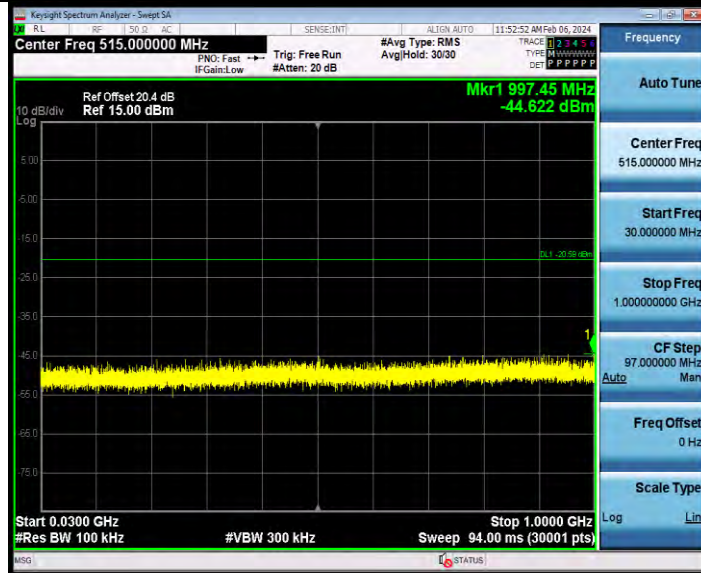

BUREAU VERITAS

Test Report No.: W7L-231127W001RF02

11AX40SISO Ant1 2422 30~1000

11AX40SISO Ant1 2422 1000~26500

BV 7Layers Communications Technology (Shenzhen) Co., Ltd

Room B37, Warehouse A5, No.3 Chiwan 4th Road, Zhaoshang Street, Nanshan District Shenzhen, Guangdong, People's Republic of China