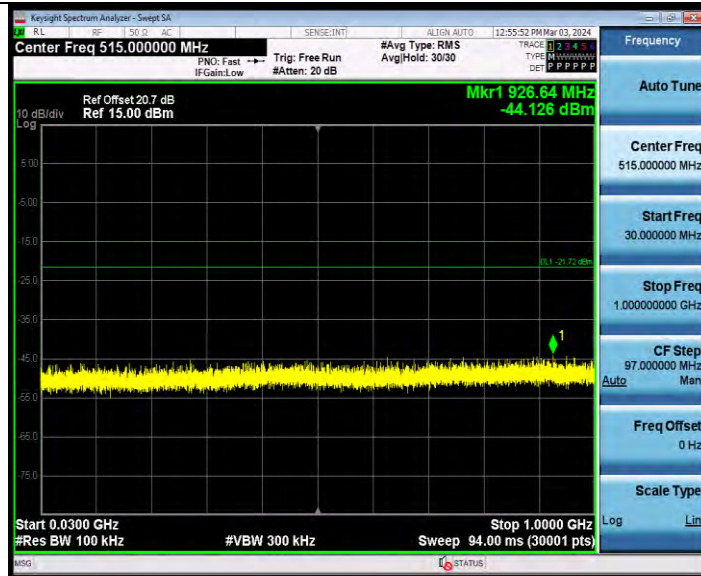

**BUREAU
VERITAS**

Test Report No.: W7L-231127W001RF02

11N20MIMO Ant2 2462 1000~26500