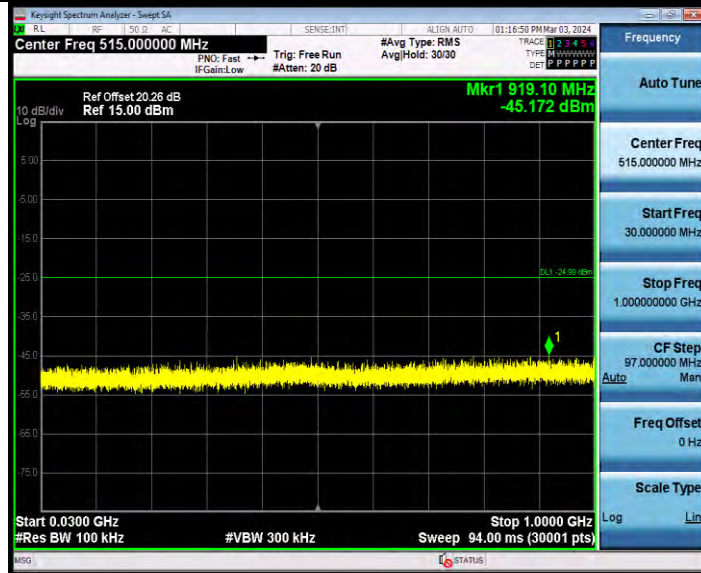

BUREAU VERITAS

Test Report No.: W7L-231127W001RF02

11N40MIMO Ant1 2437 30~1000

11N40MIMO Ant1 2437 1000~26500

BV 7Layers Communications Technology (Shenzhen) Co., Ltd

Room B37, Warehouse A5, No.3 Chiwan 4th Road, Zhaoshang Street, Nanshan District Shenzhen, Guangdong, People's Republic of China