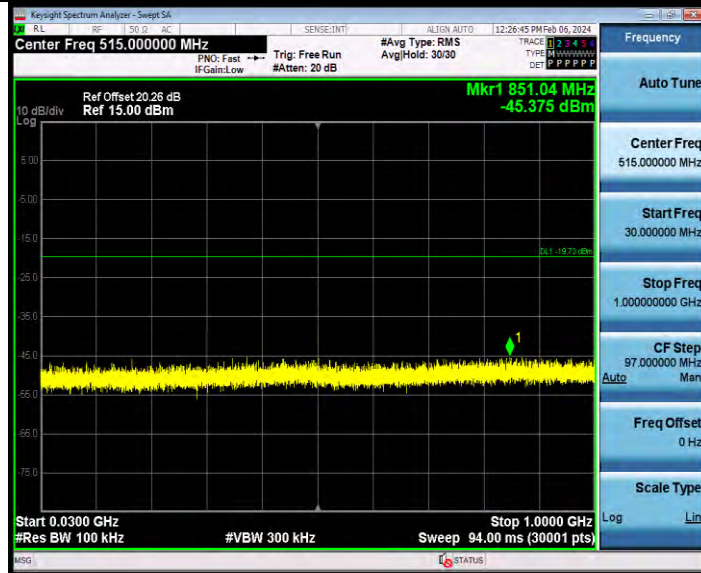

**BUREAU
VERITAS**

Test Report No.: W7L-231127W001RF02

11AX40SISO Ant1 2452 30~1000

11AX40SISO Ant1 2452 1000~26500

BV 7Layers Communications Technology
(Shenzhen) Co., Ltd

Room B37, Warehouse A5, No.3 Chiwan 4th Road,
Zhaoshang Street, Nanshan District Shenzhen,
Guangdong, People's Republic of China