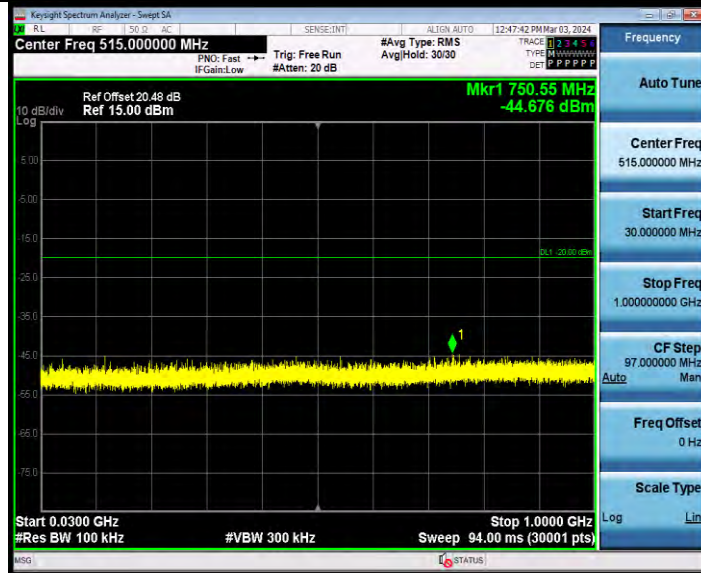

**BUREAU
VERITAS**

Test Report No.: W7L-231127W001RF02

11N20MIMO Ant1 2462 30~1000

11N20MIMO Ant1 2462 1000~26500

BV 7Layers Communications Technology
(Shenzhen) Co., Ltd

Room B37, Warehouse A5, No.3 Chiwan 4th Road,
Zhaoshang Street, Nanshan District Shenzhen,
Guangdong, People's Republic of China