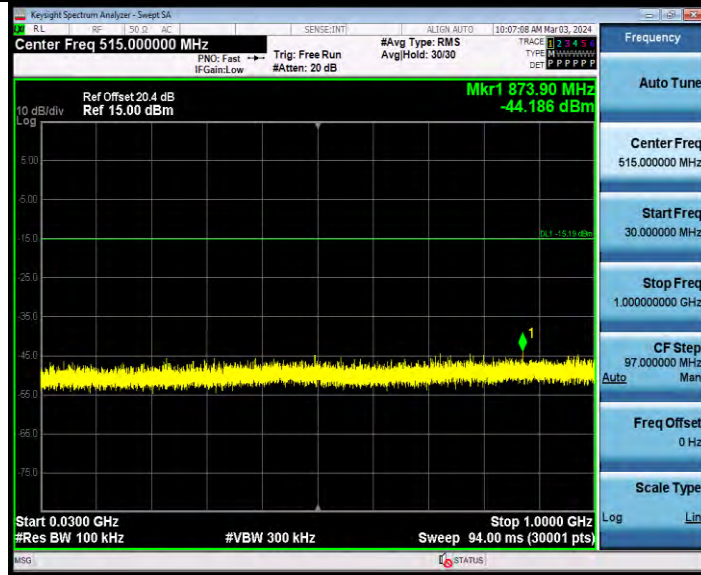

11B-CDD Ant1 2412 1000~26500

BV 7Layers Communications Technology (Shenzhen) Co., Ltd

Room B37, Warehouse A5, No.3 Chiwan 4th Road, Zhaoshang Street, Nanshan District Shenzhen, Guangdong, People's Republic of China

Tel: +86 755 8869 6566
Fax: +86 755 8869 6577
Email: customerservice.sw@bureauveritas.com