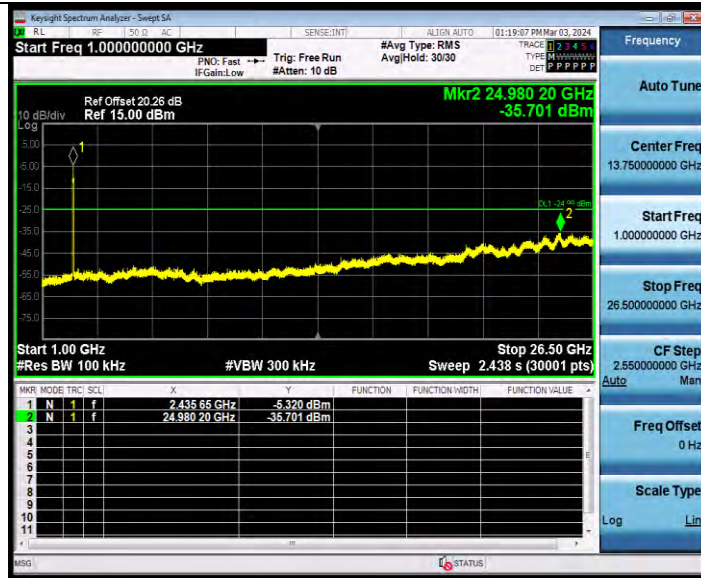

BUREAU VERITAS Test Report No.: W7L-231127W001RF02

11N40MIMO Ant2 2437 0~Reference