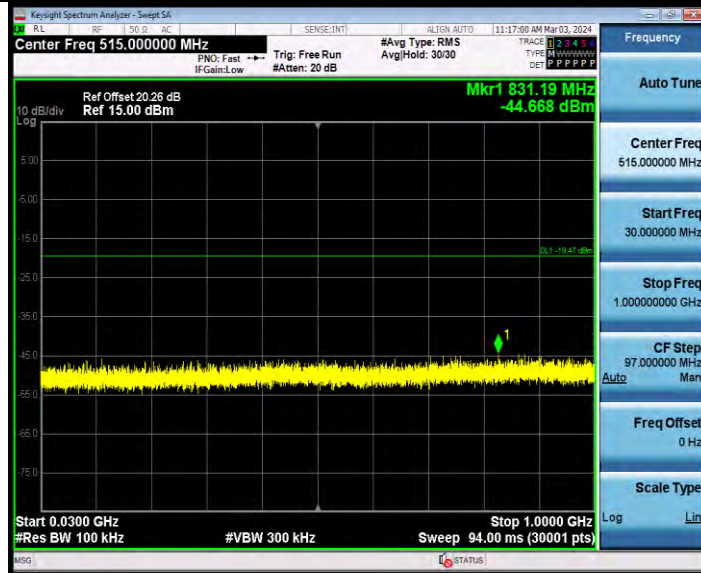

11G-CDD Ant1 2437 0~Reference

BUREAU VERITAS

Test Report No.: W7L-231127W001RF02

11G-CDD Ant1 2437 30~1000

11G-CDD Ant1 2437 1000~26500

BV 7Layers Communications Technology (Shenzhen) Co., Ltd

Room B37, Warehouse A5, No.3 Chiwan 4th Road, Zhaoshang Street, Nanshan District Shenzhen, Guangdong, People's Republic of China