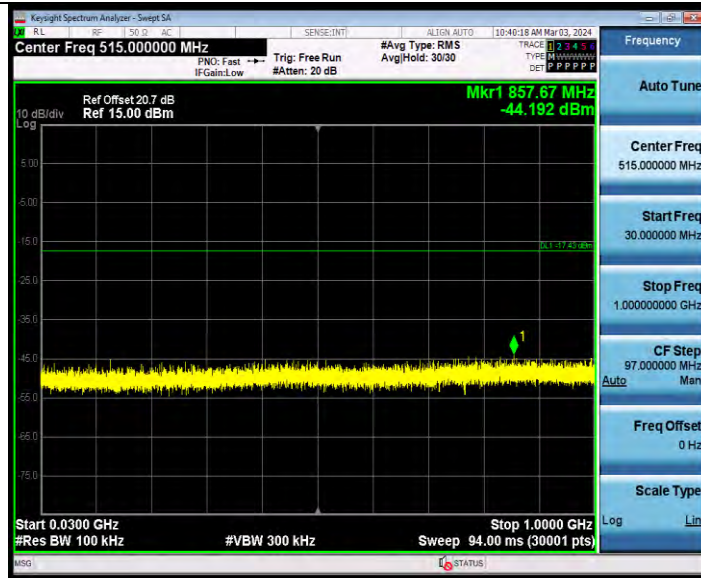

**BUREAU
VERITAS**

Test Report No.: W7L-231127W001RF02

11B-CDD Ant2 2462 1000~26500