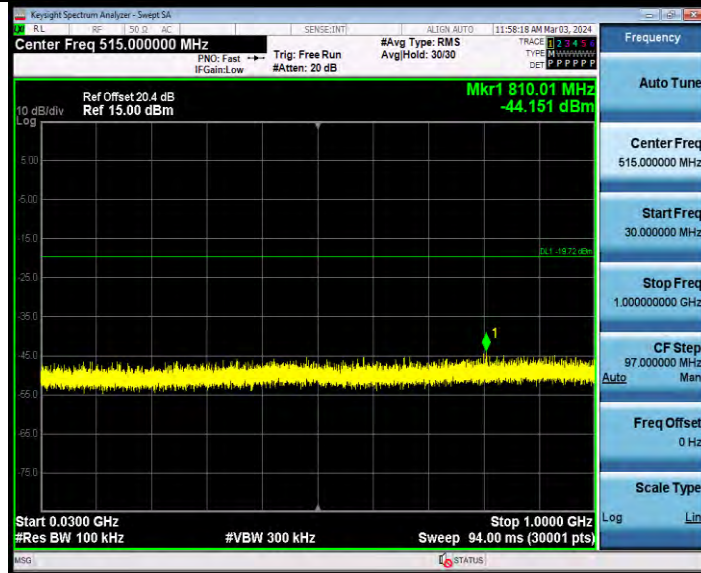

11N20MIMO Ant1 2412 1000~26500

BV 7Layers Communications Technology (Shenzhen) Co., Ltd

Room B37, Warehouse A5, No.3 Chiwan 4th Road, Zhaoshang Street, Nanshan District Shenzhen, Guangdong, People's Republic of China

Tel: +86 755 8869 6566
Fax: +86 755 8869 6577
Email: customerservice.sw@bureauveritas.com