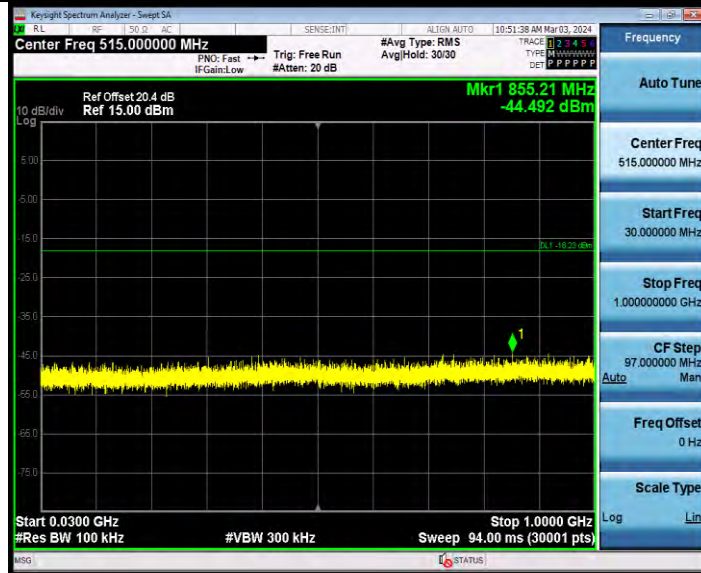

BUREAU VERITAS

Test Report No.: W7L-231127W001RF02

11G-CDD Ant1 2412 30~1000

11G-CDD Ant1 2412 1000~26500

BV 7Layers Communications Technology (Shenzhen) Co., Ltd

Room B37, Warehouse A5, No.3 Chiwan 4th Road, Zhaoshang Street, Nanshan District Shenzhen, Guangdong, People's Republic of China