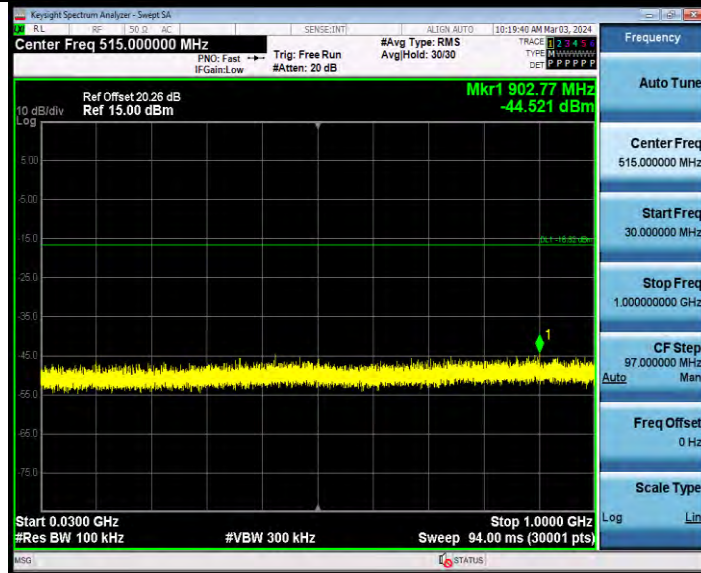

BUREAU VERITAS

Test Report No.: W7L-231127W001RF02

11B-CDD Ant1 2437 30~1000

11B-CDD Ant1 2437 1000~26500

BV 7Layers Communications Technology (Shenzhen) Co., Ltd

Room B37, Warehouse A5, No.3 Chiwan 4th Road, Zhaoshang Street, Nanshan District Shenzhen, Guangdong, People's Republic of China