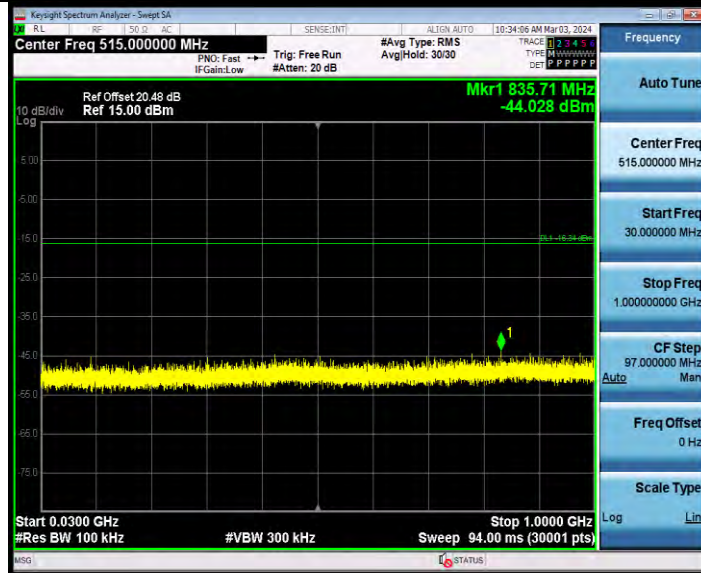

11B-CDD Ant1 2462 1000~26500

BV 7Layers Communications Technology
(Shenzhen) Co., Ltd

Room B37, Warehouse A5, No.3 Chiwan 4th Road,
Zhaoshang Street, Nanshan District Shenzhen,
Guangdong, People's Republic of China

Tel: +86 755 8869 6566
Fax: +86 755 8869 6577
Email: customerservice.sw@bureauveritas.com