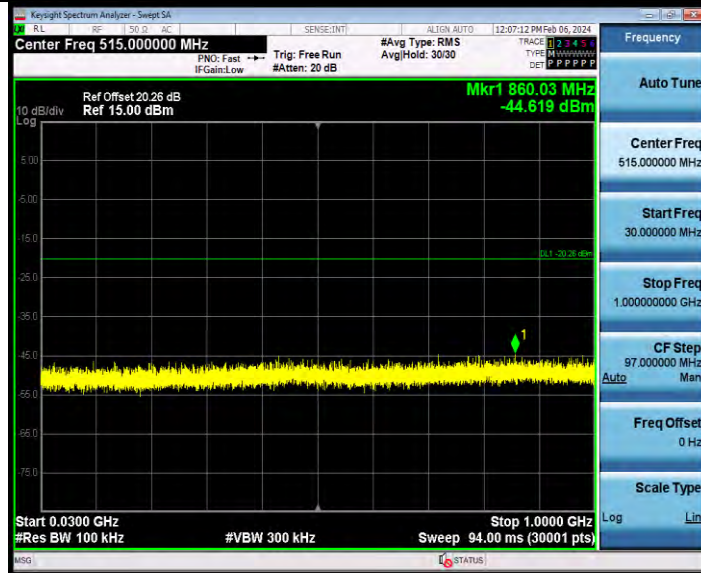

11AX40SISO Ant2 2422 1000~26500

11AX40SISO Ant1 2437 0~Reference

BUREAU VERITAS

Test Report No.: W7L-231127W001RF02

11AX40SISO Ant1 2437 30~1000

11AX40SISO Ant1 2437 1000~26500

BV 7Layers Communications Technology (Shenzhen) Co., Ltd