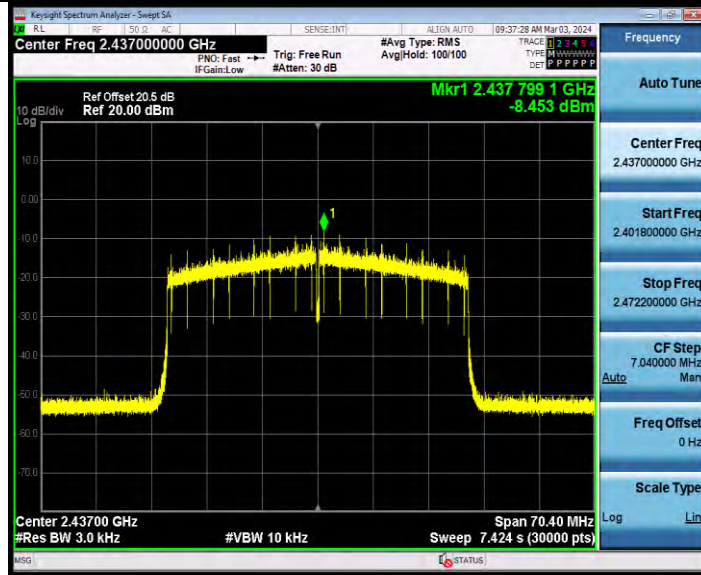

11AX40SISO Ant1 2452