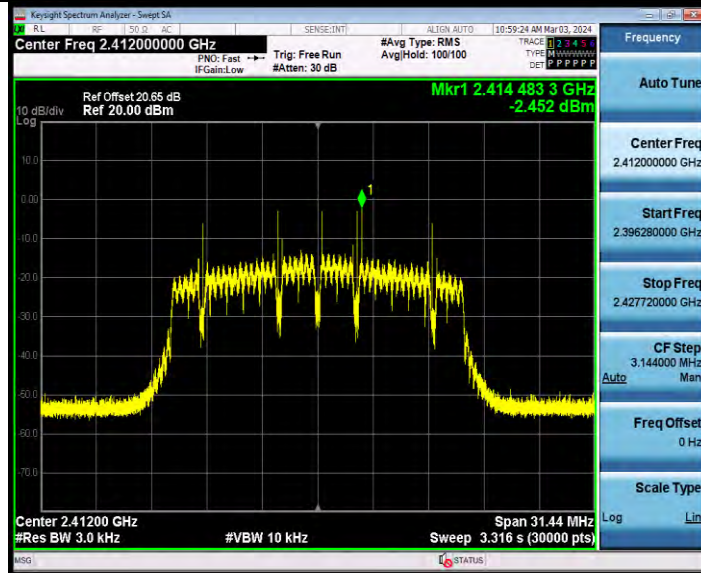

11G-CDD Ant1 2412

BUREAU VERITAS

Test Report No.: W7L-231127W001RF02

11G-CDD Ant2 2412

11G-CDD Ant1 2437

BV 7Layers Communications Technology (Shenzhen) Co., Ltd

Room B37, Warehouse A5, No.3 Chiwan 4th Road, Zhaoshang Street, Nanshan District Shenzhen, Guangdong, People's Republic of China