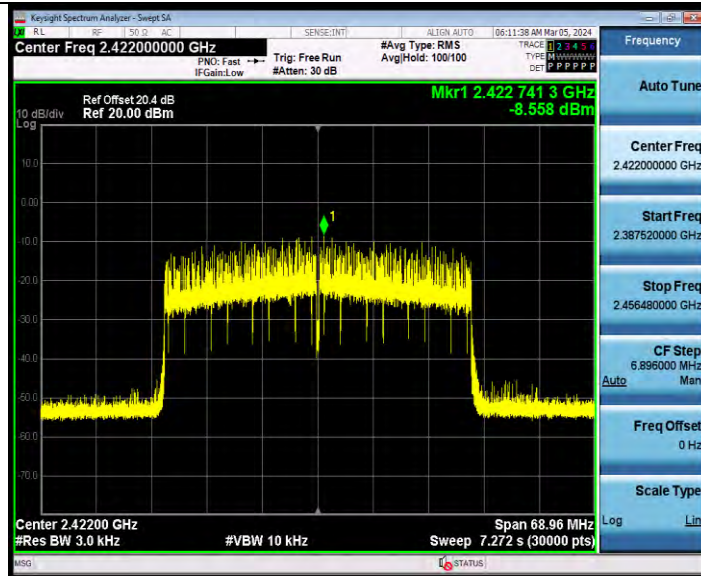

BUREAU VERITAS

Test Report No.: W7L-231127W001RF02

BV 7Layers Communications Technology (Shenzhen) Co., Ltd

Room B37, Warehouse A5, No.3 Chiwan 4th Road, Zhaoshang Street, Nanshan District Shenzhen, Guangdong, People's Republic of China

Tel: +86 755 8869 6566
Fax: +86 755 8869 6577
Email: customerservice.sw@bureauveritas.com