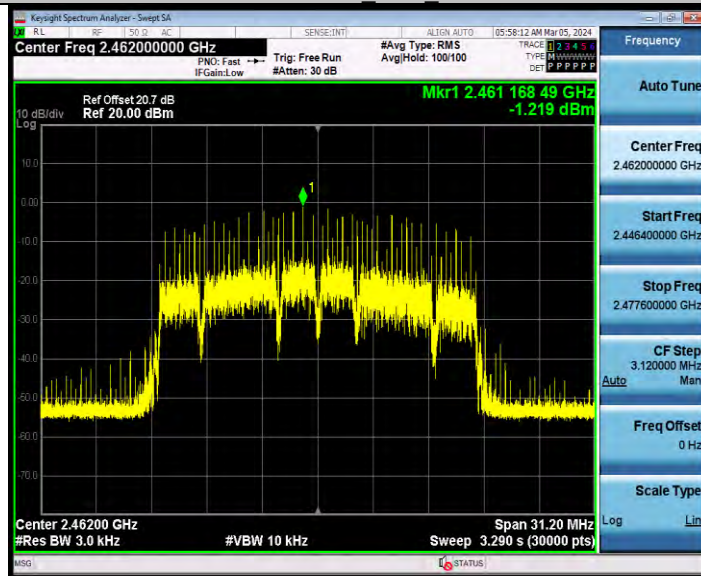

11N40MIMO Ant1 2422

BV 7Layers Communications Technology
(Shenzhen) Co., Ltd

Room B37, Warehouse A5, No.3 Chiwan 4th Road,
Zhaoshang Street, Nanshan District Shenzhen,
Guangdong, People's Republic of China

Tel: +86 755 8869 6566
Fax: +86 755 8869 6577
Email: customerservice.sw@bureauveritas.com