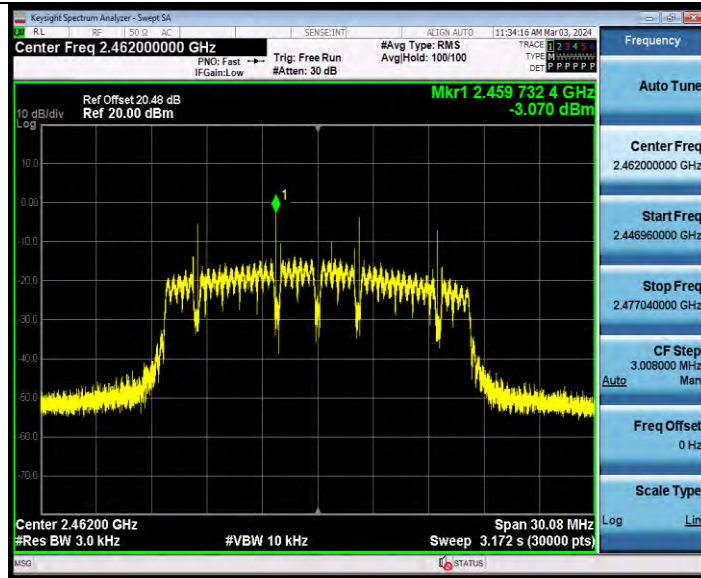

11G-CDD Ant2 2462