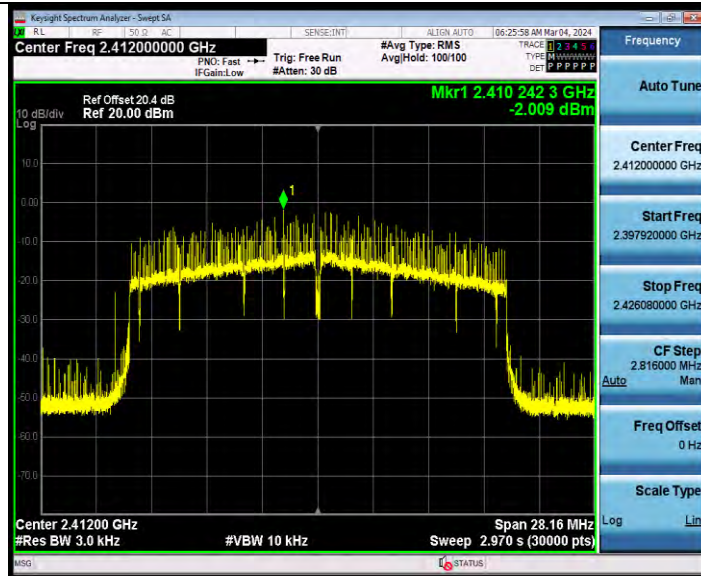

BUREAU VERITAS

Test Report No.: W7L-231127W001RF02

11AX20MIMO Ant2 2412

11AX20MIMO Ant1 2437

BV 7Layers Communications Technology (Shenzhen) Co., Ltd

Room B37, Warehouse A5, No.3 Chiwan 4th Road, Zhaoshang Street, Nanshan District Shenzhen, Guangdong, People's Republic of China