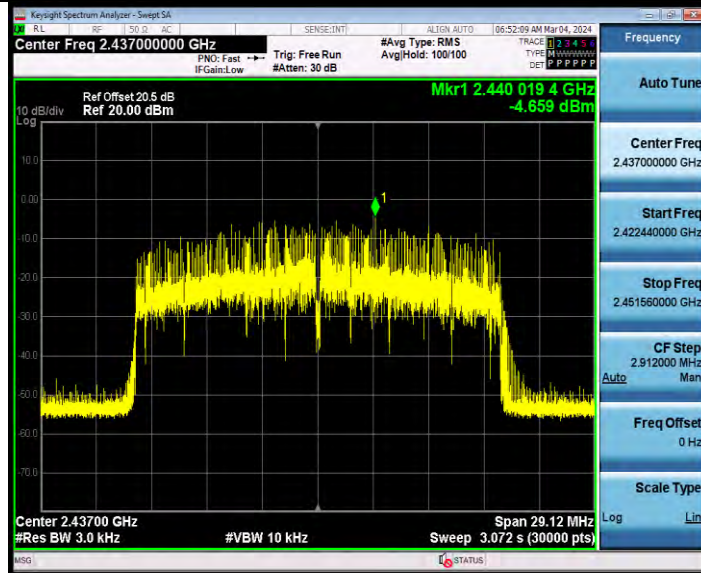

11AX20MIMO Ant1 2462

BUREAU VERITAS

Test Report No.: W7L-231127W001RF02

11AX20MIMO Ant2 2462

11AX40MIMO Ant1 2422

BV 7Layers Communications Technology (Shenzhen) Co., Ltd

Room B37, Warehouse A5, No.3 Chiwan 4th Road, Zhaoshang Street, Nanshan District Shenzhen, Guangdong, People's Republic of China