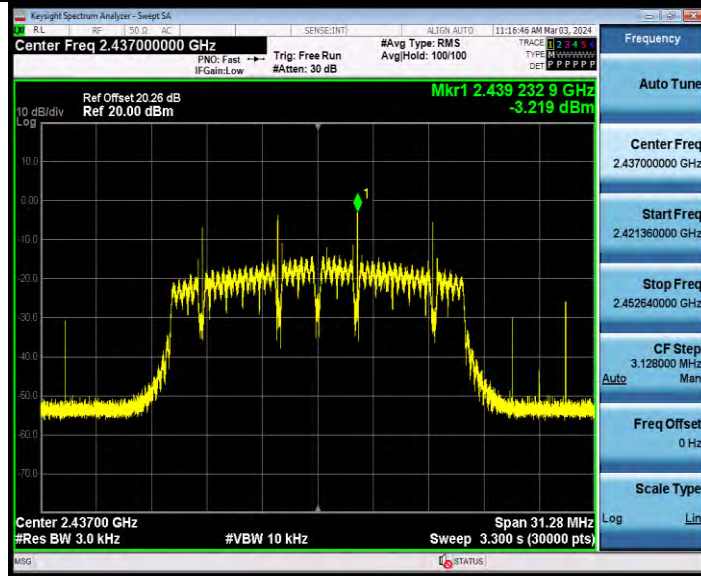

**BUREAU
VERITAS**

Test Report No.: W7L-231127W001RF02

11G-CDD Ant2 2437