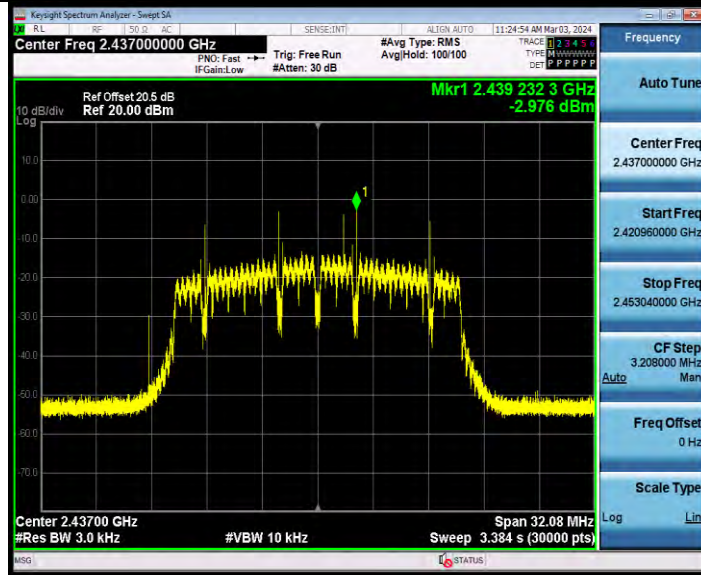

11G-CDD Ant1 2462

BV 7Layers Communications Technology
(Shenzhen) Co., Ltd

Room B37, Warehouse A5, No.3 Chiwan 4th Road,
Zhaoshang Street, Nanshan District Shenzhen,
Guangdong, People's Republic of China

Tel: +86 755 8869 6566
Fax: +86 755 8869 6577
Email: customerservice.sw@bureauveritas.com