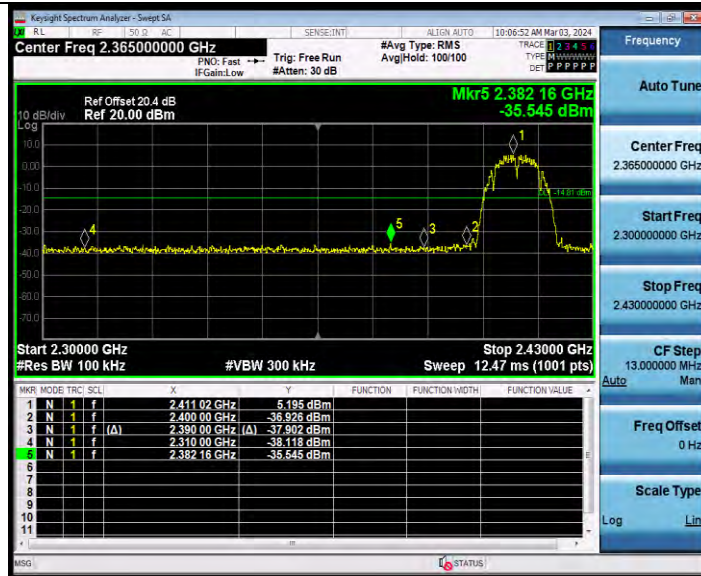

**BUREAU
VERITAS**

Test Report No.: W7L-231127W001RF02

11B-CDD Ant2 Low 2412