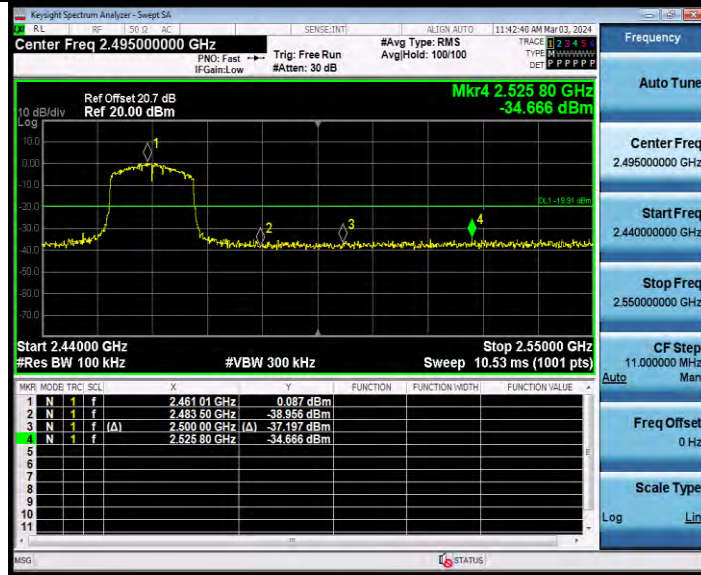

11N20MIMO Ant1 Low 2412

BV 7Layers Communications Technology (Shenzhen) Co., Ltd

Room B37, Warehouse A5, No.3 Chiwan 4th Road, Zhaoshang Street, Nanshan District Shenzhen, Guangdong, People's Republic of China

Tel: +86 755 8869 6566
Fax: +86 755 8869 6577
Email: customerservice.sw@bureauveritas.com