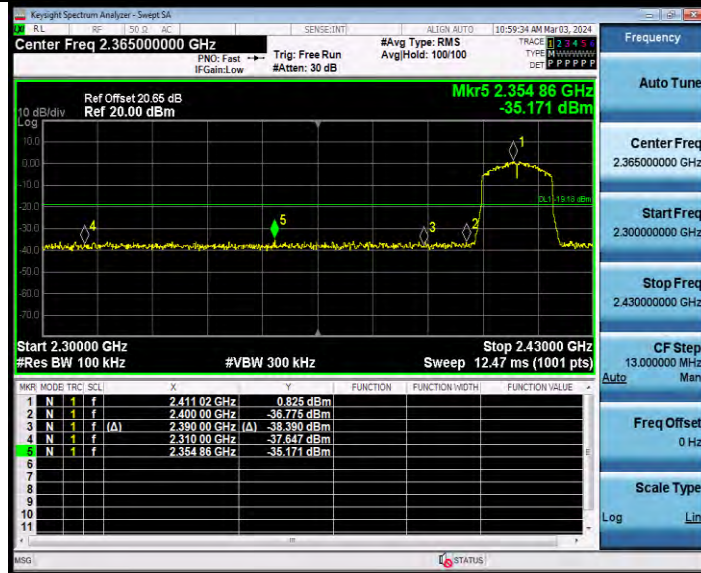

# Test Report No.: W7L-231127W001RF02

11G-CDD Ant2 Low 2412

11G-CDD Ant1 High 2462

BV 7Layers Communications Technology (Shenzhen) Co., Ltd

Room B37, Warehouse A5, No.3 Chiwan 4th Road, Zhaoshang Street, Nanshan District Shenzhen, Guangdong, People's Republic of China