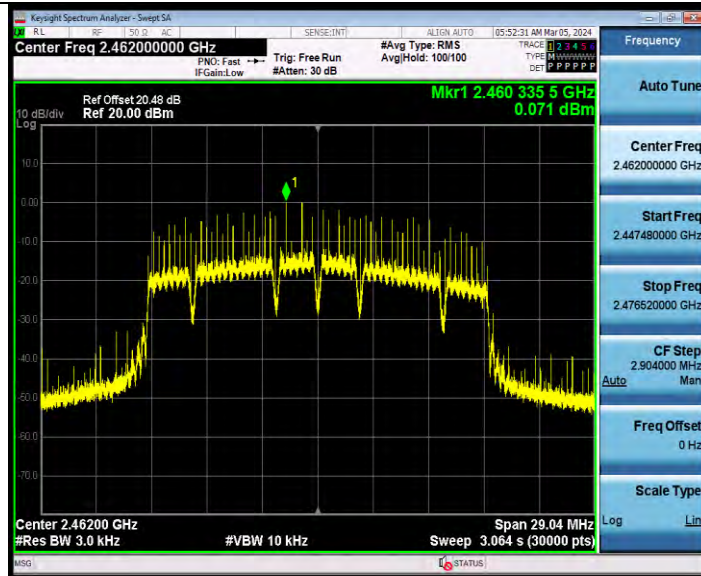

**BUREAU
VERITAS**

Test Report No.: W7L-231127W001RF02

11N20MIMO Ant2 2462