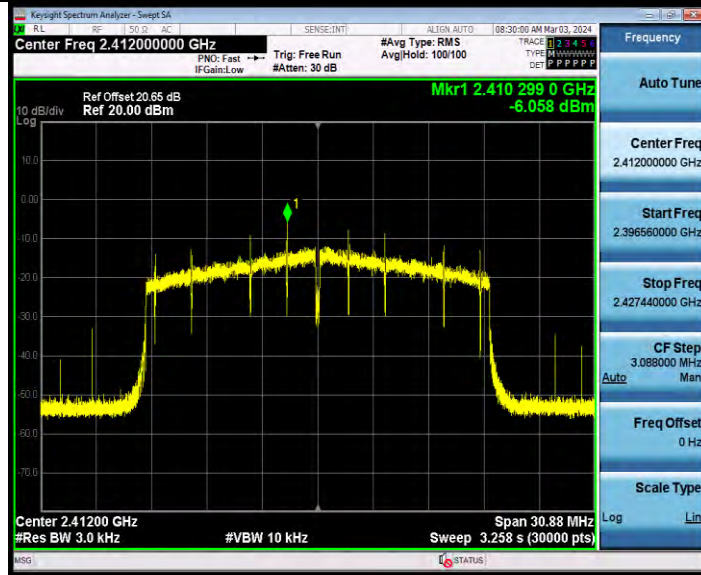

11AX20SISO Ant1 2437

BV 7Layers Communications Technology (Shenzhen) Co., Ltd

Room B37, Warehouse A5, No.3 Chiwan 4th Road, Zhaoshang Street, Nanshan District Shenzhen, Guangdong, People's Republic of China

Tel: +86 755 8869 6566
Fax: +86 755 8869 6577
Email: customerservice.sw@bureauveritas.com