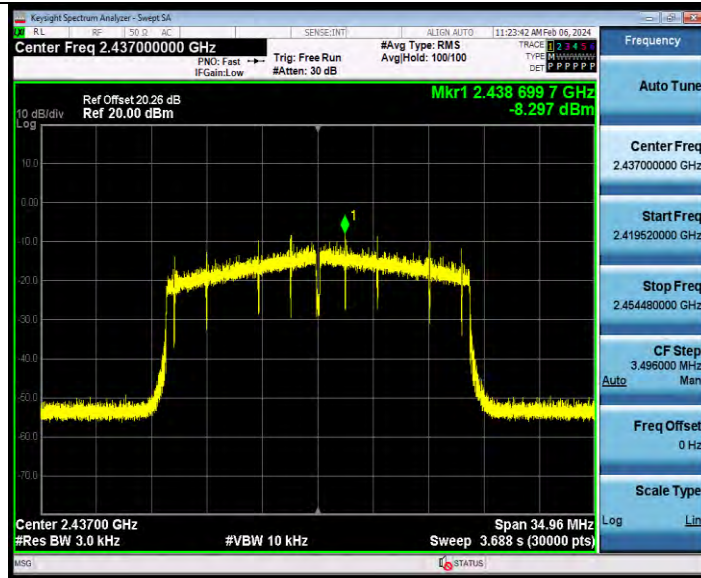

BUREAU VERITAS

Test Report No.: W7L-231127W001RF02

11AX20SISO Ant2 2437