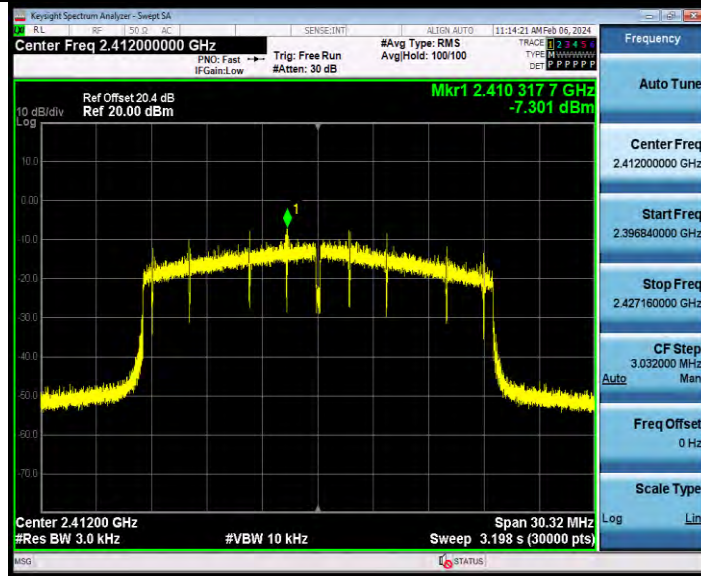

BUREAU VERITAS

Test Report No.: W7L-231127W001RF02

11AX20SISO Ant2 2412