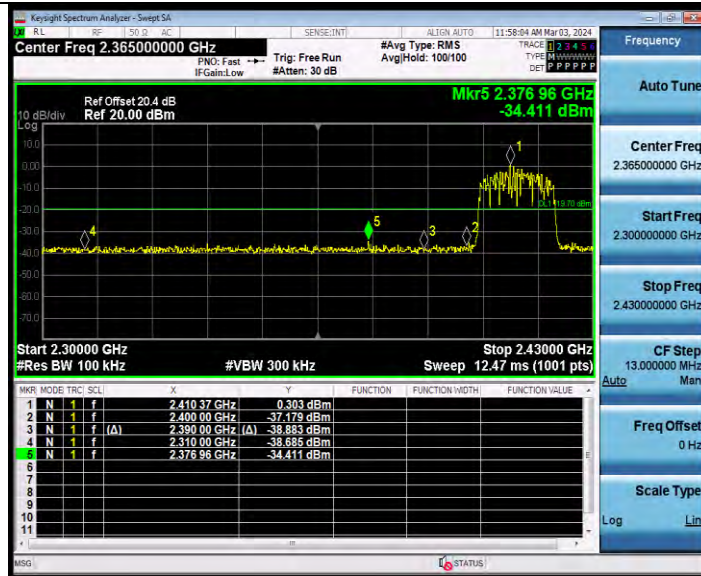

BUREAU VERITAS

Test Report No.: W7L-231127W001RF02

11N20MIMO Ant2 Low 2412