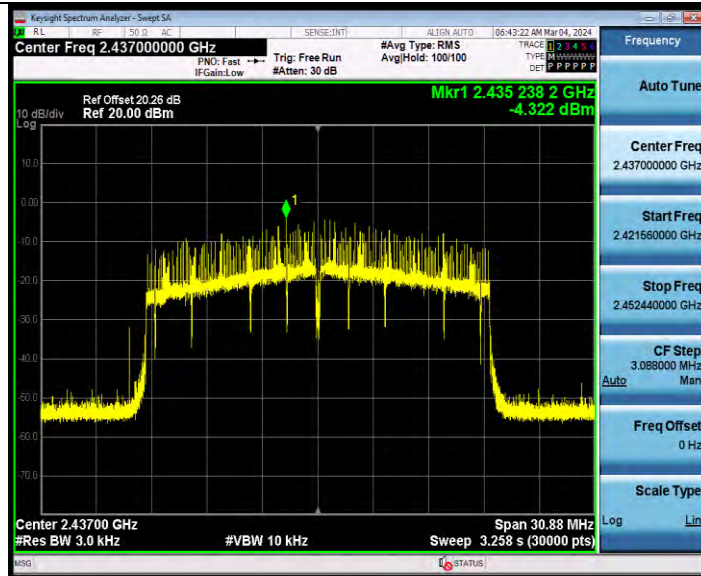

**BUREAU
VERITAS**

Test Report No.: W7L-231127W001RF02

11AX20MIMO Ant2 2437