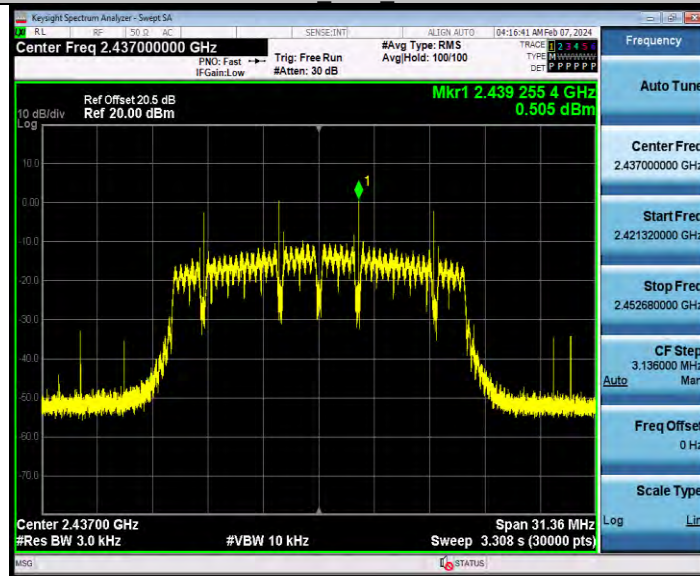

**BUREAU  
VERITAS**

Test Report No.: W7L-231127W001RF02

11G Ant2 2437

11G Ant1 2462

BV 7Layers Communications Technology  
(Shenzhen) Co., Ltd

Room B37, Warehouse A5, No.3 Chiwan 4th Road,  
Zhaoshang Street, Nanshan District Shenzhen,  
Guangdong, People's Republic of China