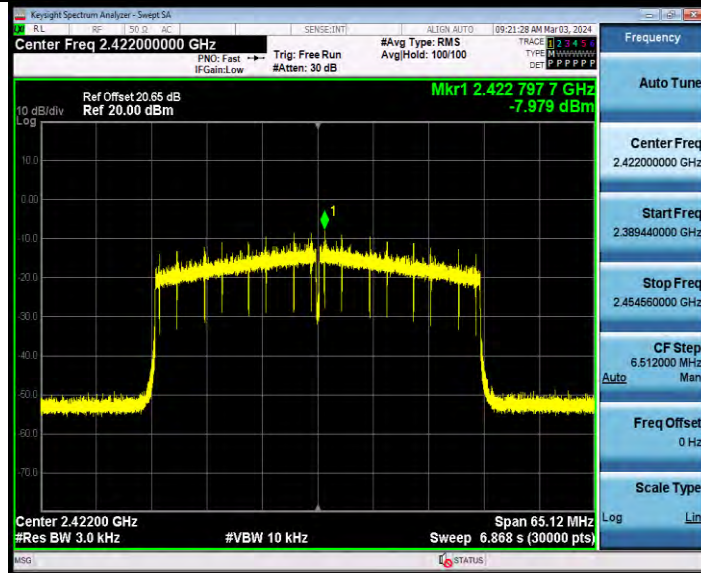

11AX40SISO Ant1 2437

BV 7Layers Communications Technology
(Shenzhen) Co., Ltd

Room B37, Warehouse A5, No.3 Chiwan 4th Road,
Zhaoshang Street, Nanshan District Shenzhen,
Guangdong, People's Republic of China

Tel: +86 755 8869 6566
Fax: +86 755 8869 6577
Email: customerservice.sw@bureauveritas.com