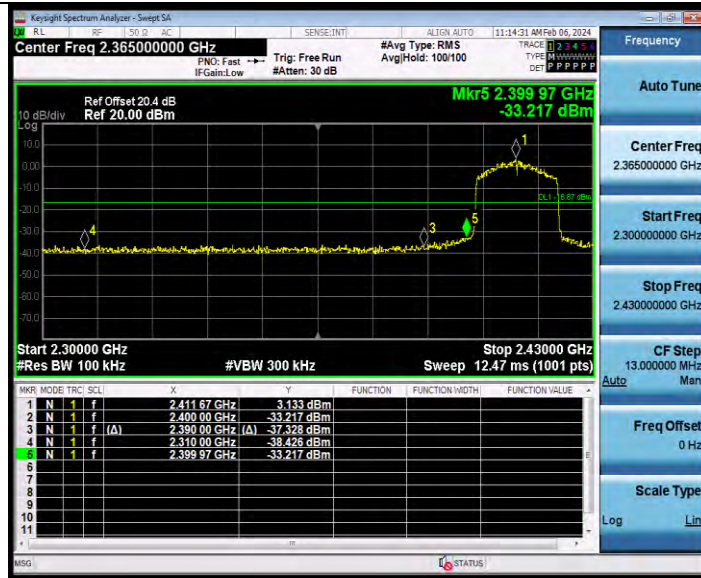

11AX20SISO Ant2 Low 2412