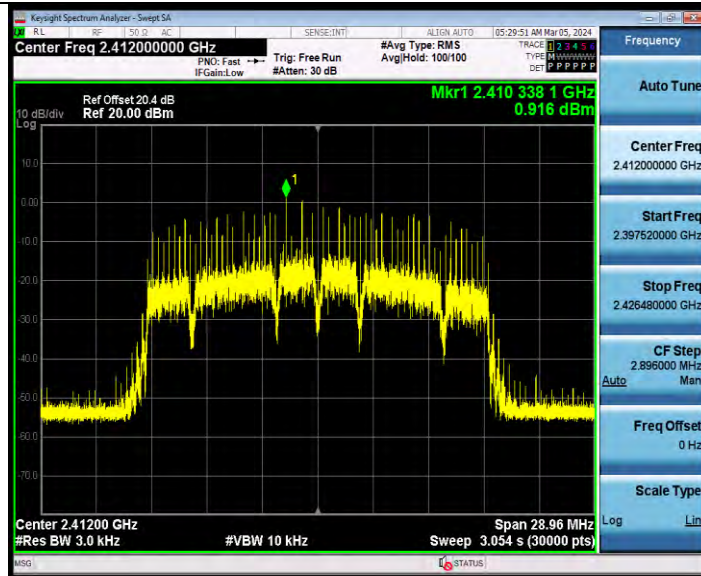

11N20MIMO Ant2 2412

11N20MIMO Ant1 2437

BUREAU VERITAS

Test Report No.: W7L-231127W001RF02

11N20MIMO Ant2 2437

11N20MIMO Ant1 2462

BV 7Layers Communications Technology (Shenzhen) Co., Ltd

Room B37, Warehouse A5, No.3 Chiwan 4th Road, Zhaoshang Street, Nanshan District Shenzhen, Guangdong, People's Republic of China