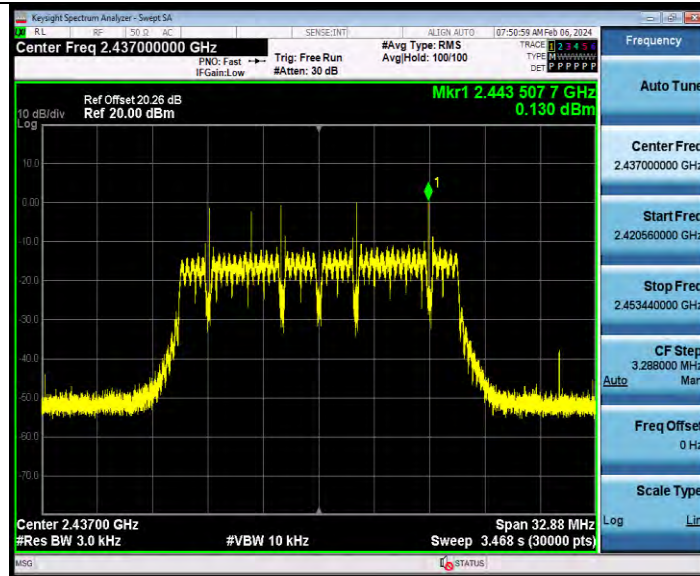

**BUREAU  
VERITAS**

Test Report No.: W7L-231127W001RF02

11G Ant2 2437

11G Ant1 2462

BV 7Layers Communications Technology  
(Shenzhen) Co., Ltd

Room B37, Warehouse A5, No.3 Chiwan 4th Road,  
Zhaoshang Street, Nanshan District Shenzhen,  
Guangdong, People's Republic of China