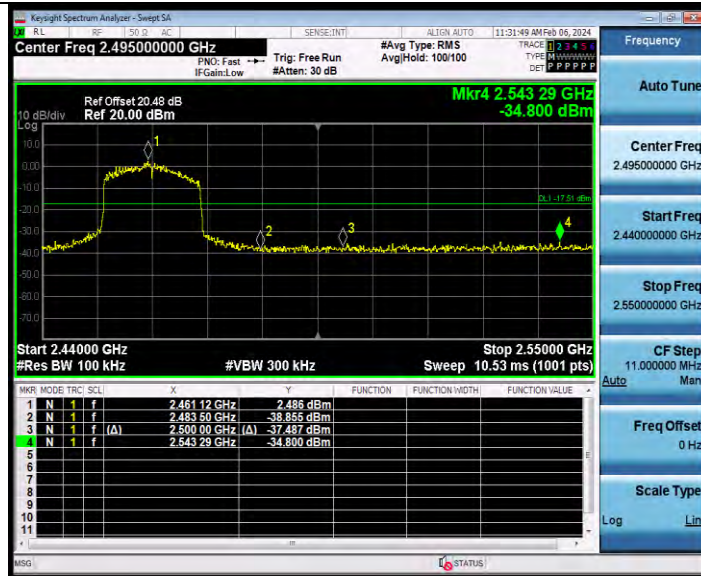

Test Report No.: W7L-231127W001RF02

11AX20SISO Ant2 High 2462

11AX40SISO Ant1 Low 2422

BV 7Layers Communications Technology (Shenzhen) Co., Ltd

Room B37, Warehouse A5, No.3 Chiwan 4th Road, Zhaoshang Street, Nanshan District Shenzhen, Guangdong, People's Republic of China