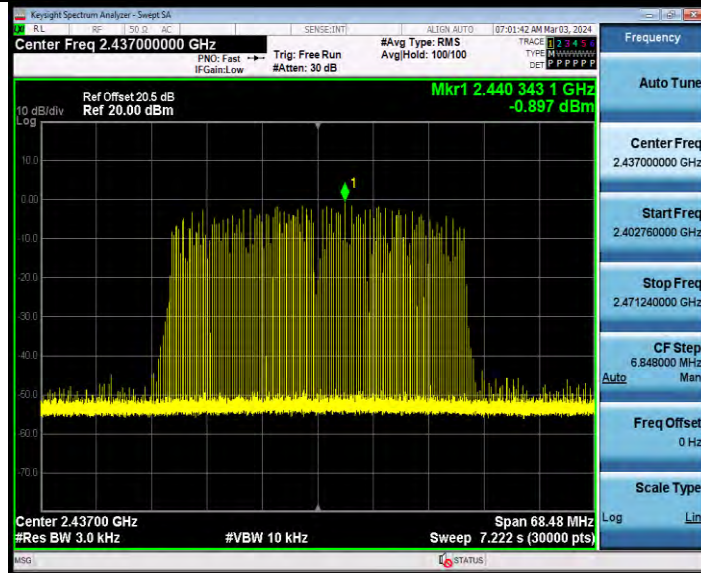

11N40SISO Ant1 2452

BV 7Layers Communications Technology
(Shenzhen) Co., Ltd

Room B37, Warehouse A5, No.3 Chiwan 4th Road,
Zhaoshang Street, Nanshan District Shenzhen,
Guangdong, People's Republic of China

Tel: +86 755 8869 6566
Fax: +86 755 8869 6577
Email: customerservice.sw@bureauveritas.com