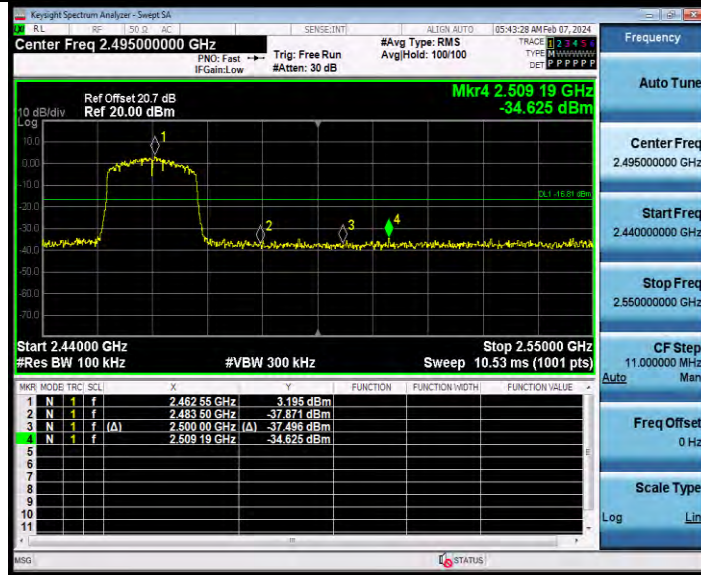

Test Report No.: W7L-231127W001RF02

11N20SISO Ant2 High 2462

11N40SISO Ant1 Low 2422

BV 7Layers Communications Technology  
(Shenzhen) Co., Ltd

Room B37, Warehouse A5, No.3 Chiwan 4th Road,  
Zhaoshang Street, Nanshan District Shenzhen,  
Guangdong, People's Republic of China