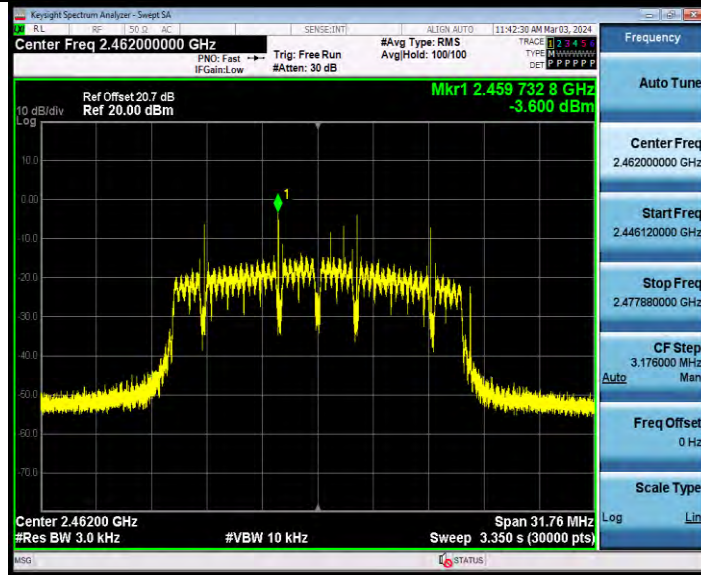

11N20MIMO Ant1 2412