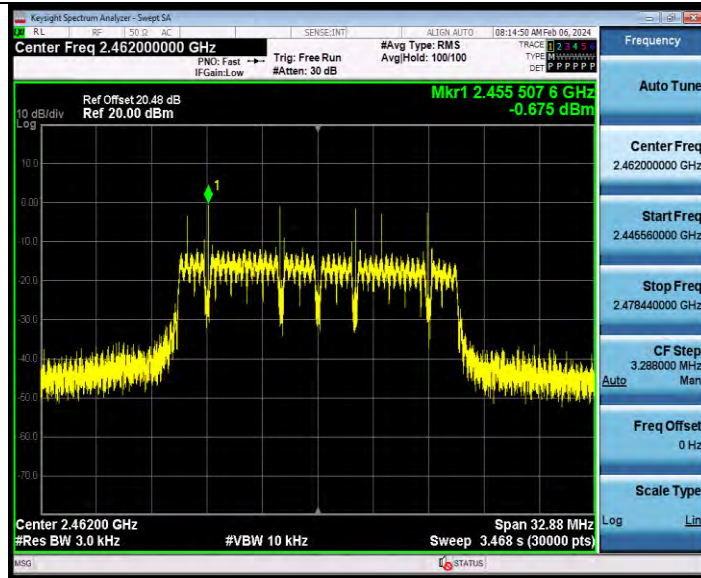

11G Ant2 2462