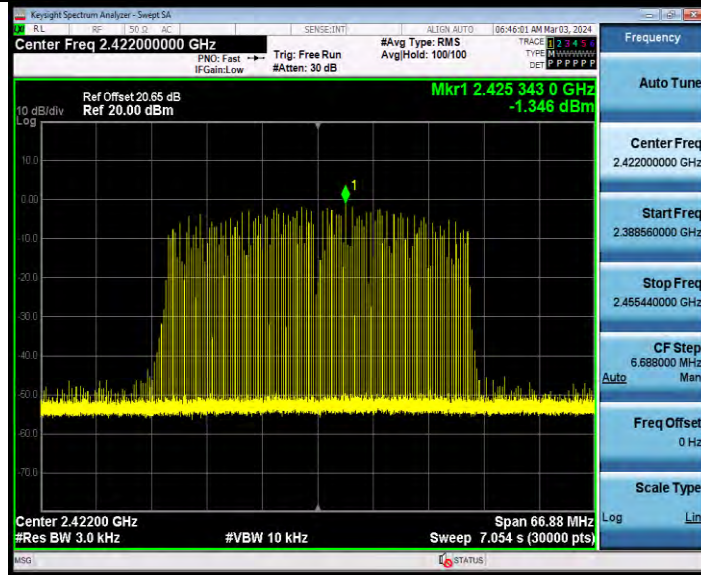

11N40SISO Ant1 2437

BV 7Layers Communications Technology (Shenzhen) Co., Ltd

Room B37, Warehouse A5, No.3 Chiwan 4th Road, Zhaoshang Street, Nanshan District Shenzhen, Guangdong, People's Republic of China

Tel: +86 755 8869 6566
Fax: +86 755 8869 6577
Email: customerservice.sw@bureauveritas.com