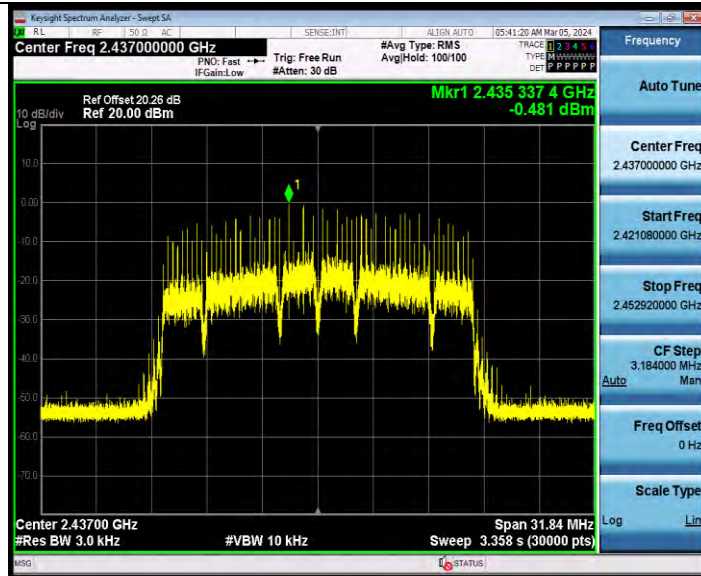

11N20MIMO Ant2 2412

11N20MIMO Ant1 2437

BUREAU VERITAS

Test Report No.: W7L-231127W001RF02

11N20MIMO Ant2 2437

11N20MIMO Ant1 2462

BV 7Layers Communications Technology (Shenzhen) Co., Ltd

Room B37, Warehouse A5, No.3 Chiwan 4th Road, Zhaoshang Street, Nanshan District Shenzhen, Guangdong, People's Republic of China