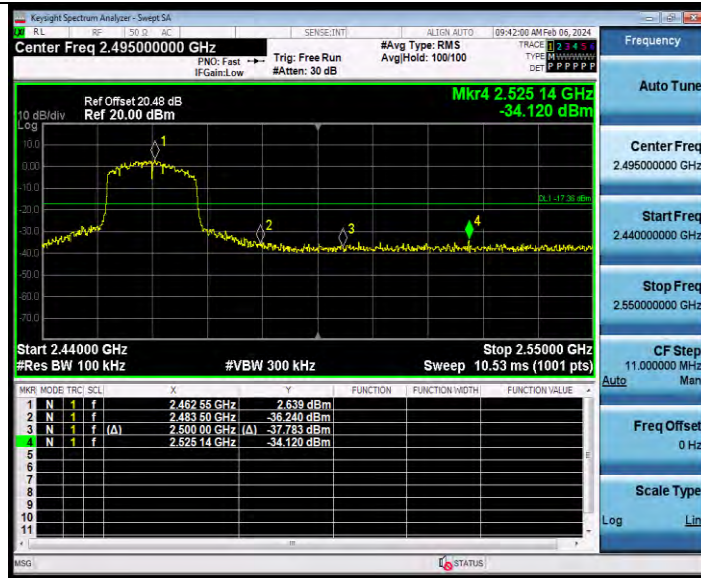

Test Report No.: W7L-231127W001RF02

11N20SISO Ant2 High 2462

11N40SISO Ant1 Low 2422

BV 7Layers Communications Technology  
(Shenzhen) Co., Ltd

Room B37, Warehouse A5, No.3 Chiwan 4th Road,  
Zhaoshang Street, Nanshan District Shenzhen,  
Guangdong, People's Republic of China