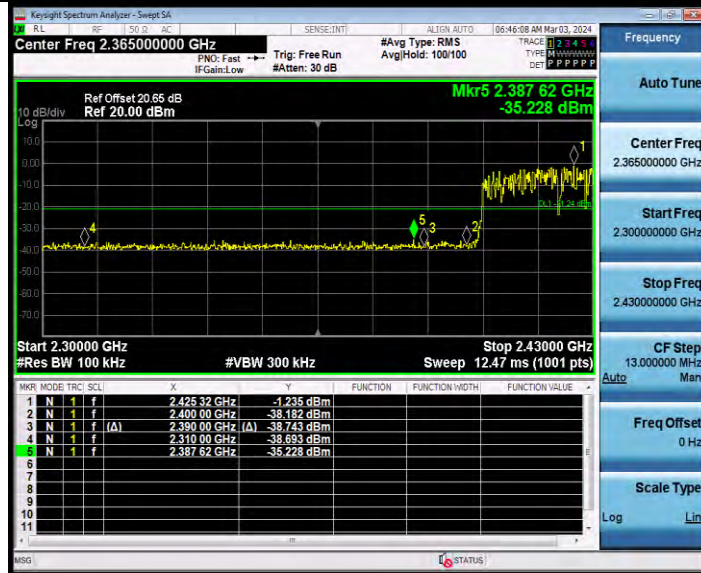

11N40SISO Ant1 High 2452