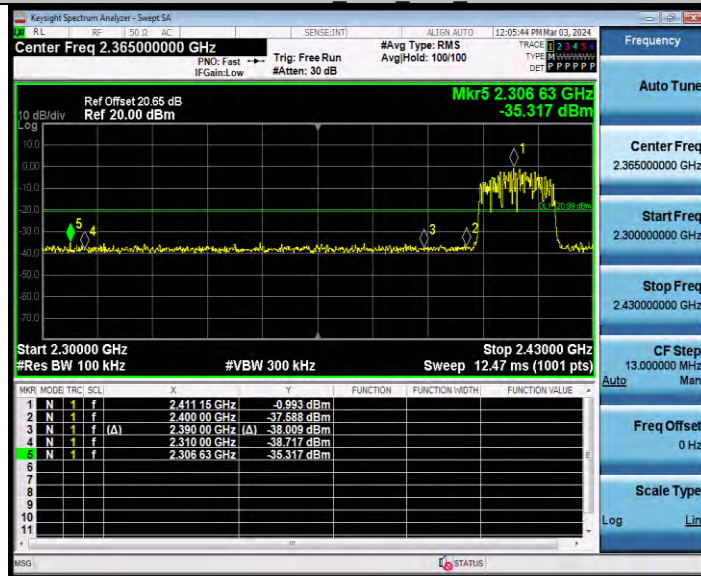

11N20MIMO Ant1 High 2462

BV 7Layers Communications Technology (Shenzhen) Co., Ltd

Room B37, Warehouse A5, No.3 Chiwan 4th Road, Zhaoshang Street, Nanshan District Shenzhen, Guangdong, People's Republic of China