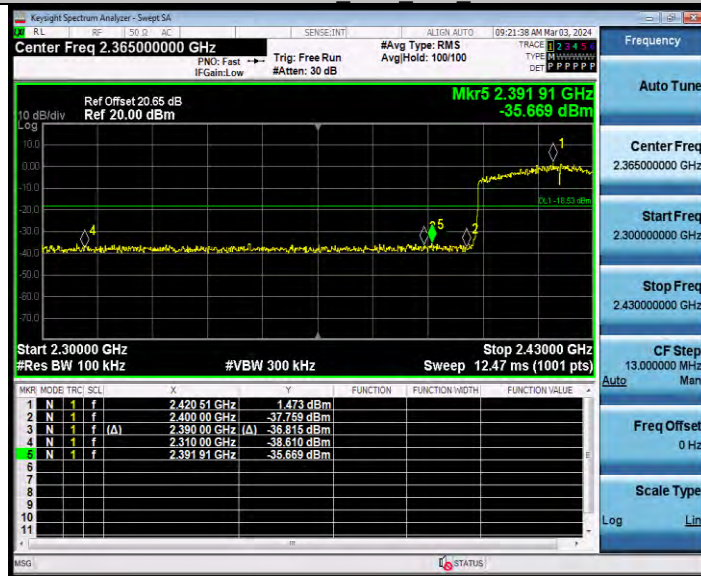

11AX40SISO Ant1 High 2452