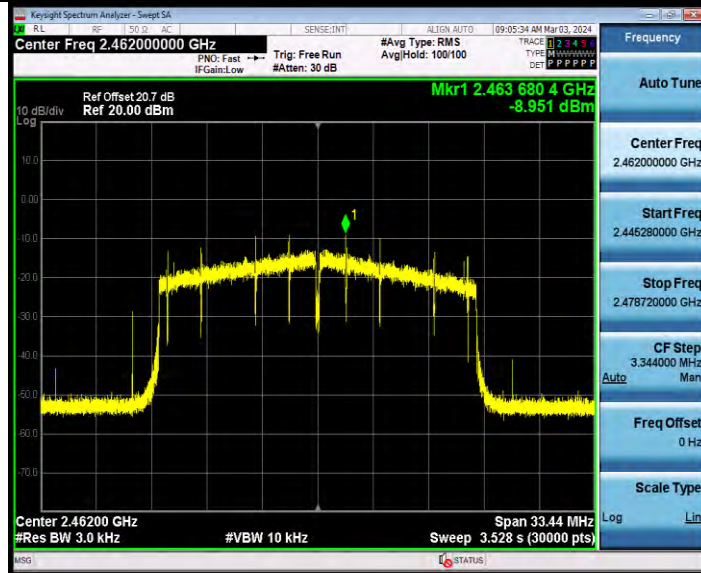

11AX20SISO Ant1 2462

BUREAU VERITAS

Test Report No.: W7L-231127W001RF02

11AX20SISO Ant2 2462

11AX40SISO Ant1 2422

BV 7Layers Communications Technology (Shenzhen) Co., Ltd

Room B37, Warehouse A5, No.3 Chiwan 4th Road, Zhaoshang Street, Nanshan District Shenzhen, Guangdong, People's Republic of China