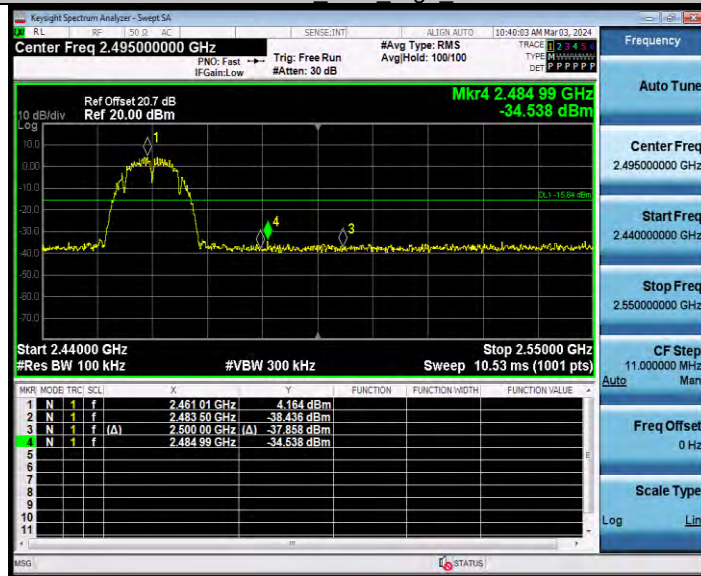

11G-CDD Ant1 Low 2412