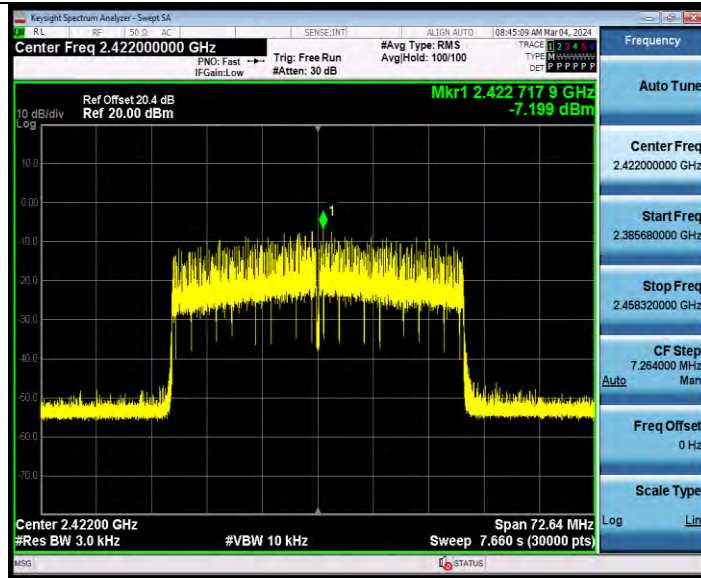

BUREAU VERITAS

Test Report No.: W7L-231127W001RF02

11AX40MIMO Ant2 2422