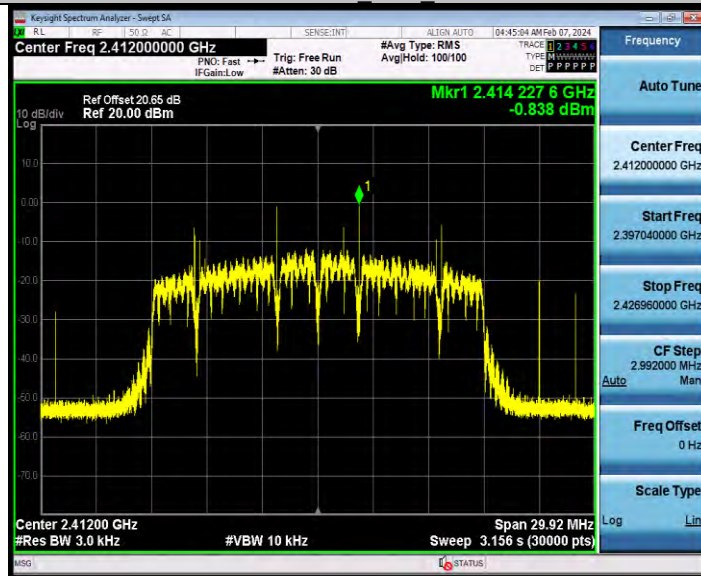

BUREAU VERITAS

Test Report No.: W7L-231127W001RF02

BV 7Layers Communications Technology (Shenzhen) Co., Ltd

Room B37, Warehouse A5, No.3 Chiwan 4th Road, Zhaoshang Street, Nanshan District Shenzhen, Guangdong, People's Republic of China

Tel: +86 755 8869 6566
Fax: +86 755 8869 6577
Email: customerservice.sw@bureauveritas.com