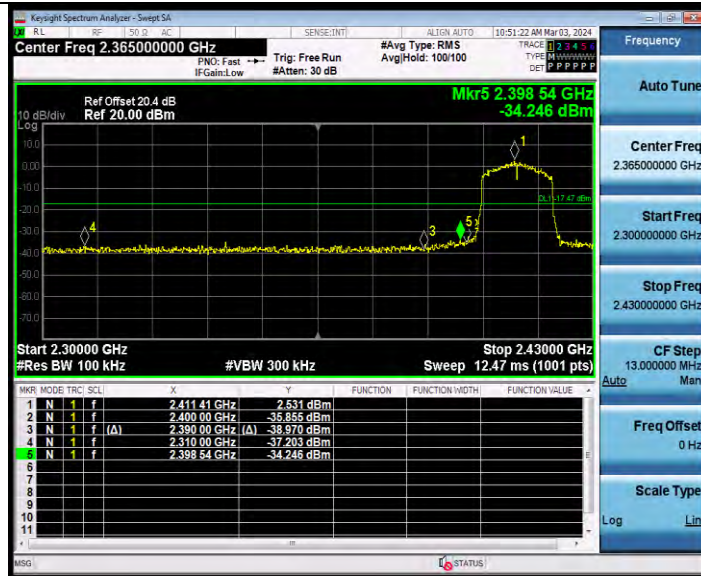

# Test Report No.: W7L-231127W001RF02

11G-CDD Ant2 Low 2412

11G-CDD Ant1 High 2462

BV 7Layers Communications Technology (Shenzhen) Co., Ltd

Room B37, Warehouse A5, No.3 Chiwan 4th Road, Zhaoshang Street, Nanshan District Shenzhen, Guangdong, People's Republic of China