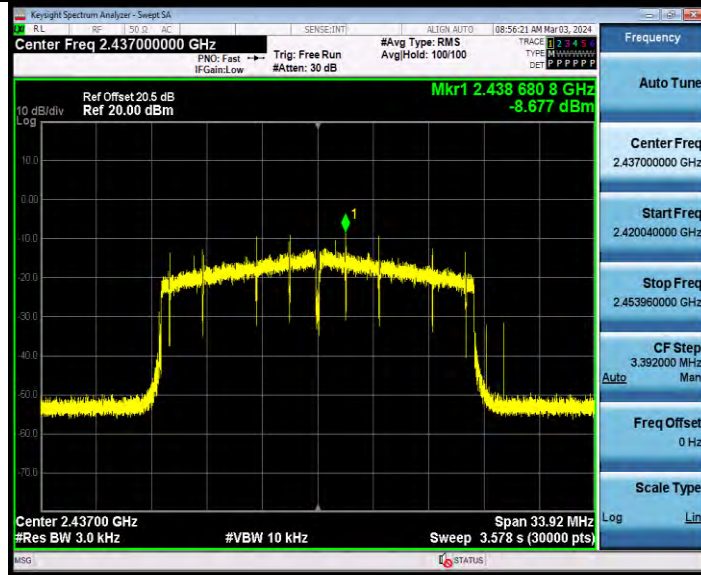

11AX20SISO Ant1 2462

BUREAU VERITAS

Test Report No.: W7L-231127W001RF02

11AX20SISO Ant2 2462

11AX40SISO Ant1 2422

BV 7Layers Communications Technology (Shenzhen) Co., Ltd

Room B37, Warehouse A5, No.3 Chiwan 4th Road, Zhaoshang Street, Nanshan District Shenzhen, Guangdong, People's Republic of China