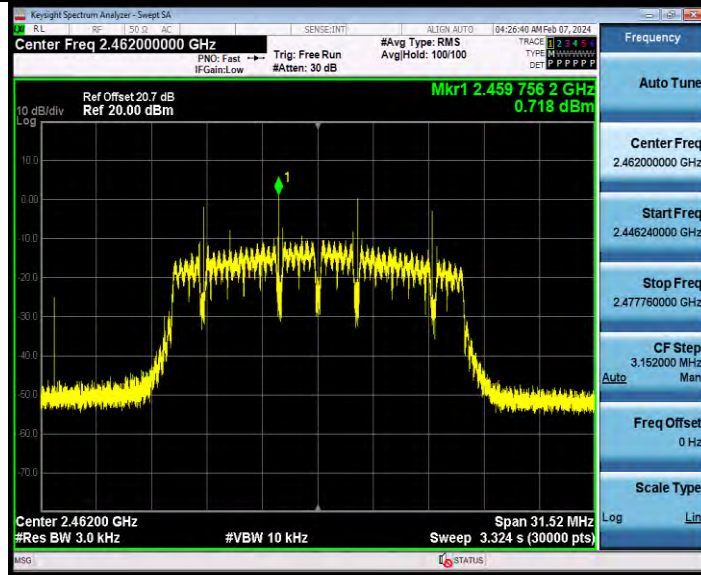

11N20SISO Ant1 2412