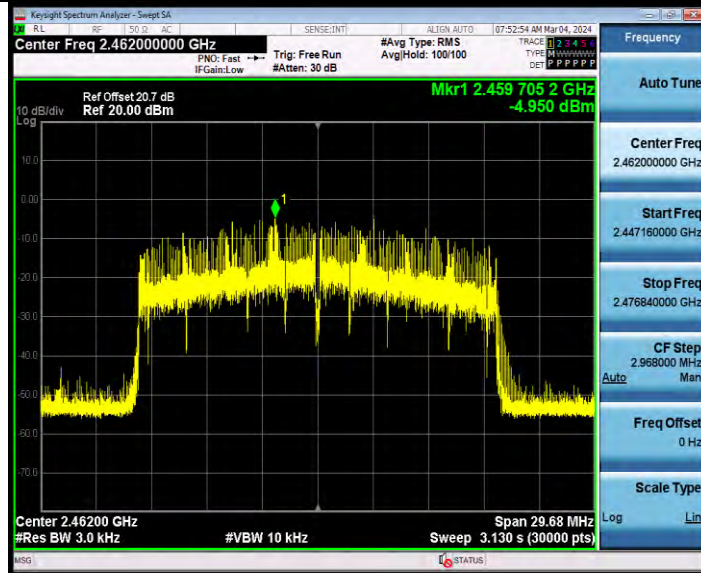

11AX20MIMO Ant1 2462

BUREAU VERITAS

Test Report No.: W7L-231127W001RF02

11AX20MIMO Ant2 2462

11AX40MIMO Ant1 2422

BV 7Layers Communications Technology (Shenzhen) Co., Ltd

Room B37, Warehouse A5, No.3 Chiwan 4th Road, Zhaoshang Street, Nanshan District Shenzhen, Guangdong, People's Republic of China