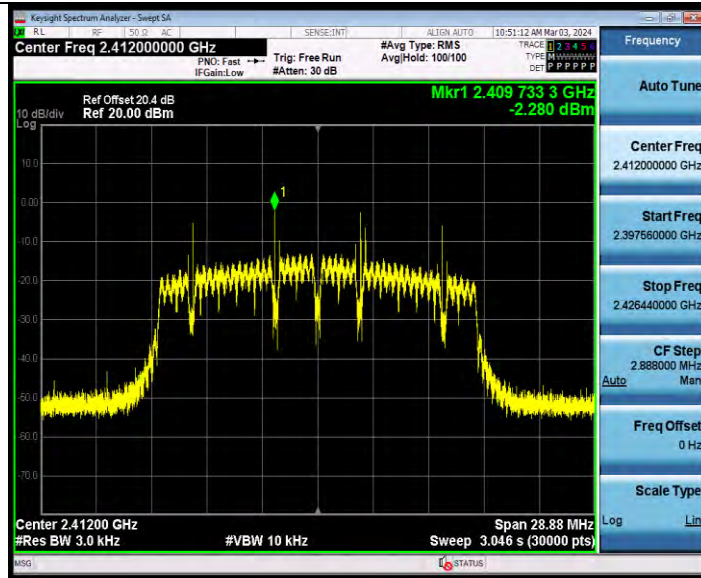

11G-CDD Ant1 2412

BUREAU VERITAS

Test Report No.: W7L-231127W001RF02

11G-CDD Ant2 2412

11G-CDD Ant1 2437

BV 7Layers Communications Technology (Shenzhen) Co., Ltd

Room B37, Warehouse A5, No.3 Chiwan 4th Road, Zhaoshang Street, Nanshan District Shenzhen, Guangdong, People's Republic of China