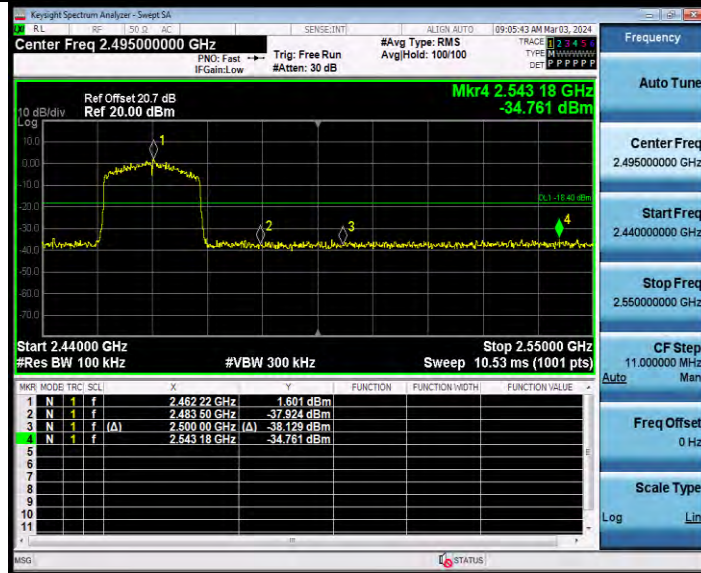

Test Report No.: W7L-231127W001RF02

11AX20SISO Ant2 High 2462

11AX40SISO Ant1 Low 2422

BV 7Layers Communications Technology (Shenzhen) Co., Ltd

Room B37, Warehouse A5, No.3 Chiwan 4th Road, Zhaoshang Street, Nanshan District Shenzhen, Guangdong, People's Republic of China