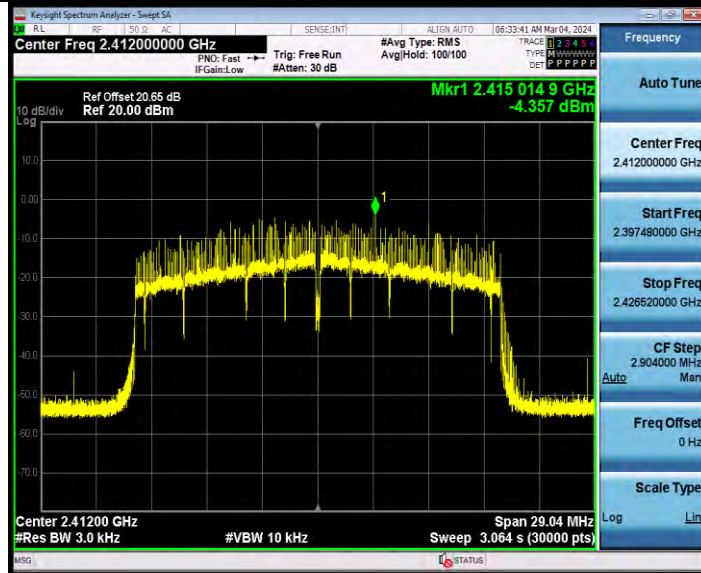

BUREAU VERITAS

Test Report No.: W7L-231127W001RF02

11AX20MIMO Ant2 2412

11AX20MIMO Ant1 2437

BV 7Layers Communications Technology (Shenzhen) Co., Ltd

Room B37, Warehouse A5, No.3 Chiwan 4th Road, Zhaoshang Street, Nanshan District Shenzhen, Guangdong, People's Republic of China