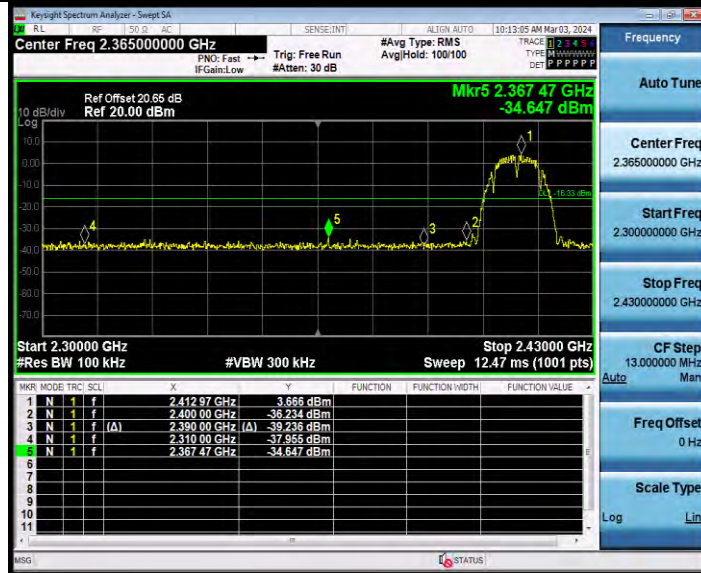

11B-CDD Ant1 High 2462

BV 7Layers Communications Technology
(Shenzhen) Co., Ltd

Room B37, Warehouse A5, No.3 Chiwan 4th Road,
Zhaoshang Street, Nanshan District Shenzhen,
Guangdong, People's Republic of China

Tel: +86 755 8869 6566
Fax: +86 755 8869 6577
Email: customerservice.sw@bureauveritas.com