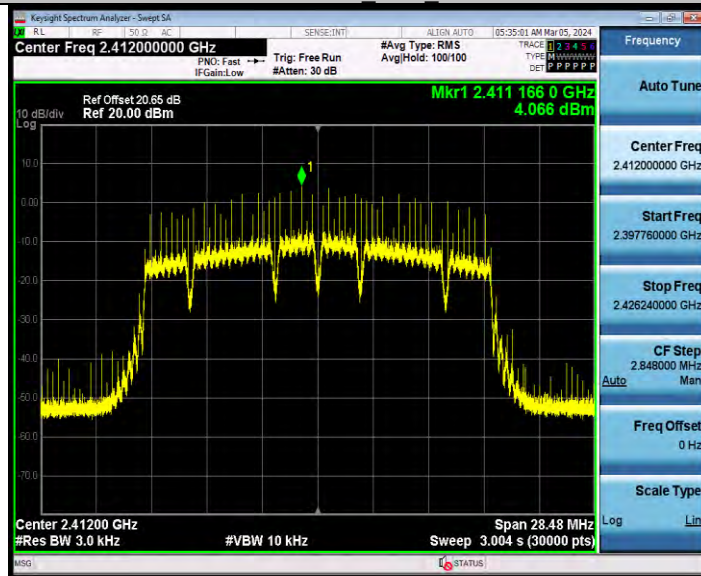

11N20MIMO Ant2 2412

11N20MIMO Ant1 2437

BUREAU VERITAS

Test Report No.: W7L-231127W001RF02

11N20MIMO Ant2 2437

11N20MIMO Ant1 2462

BV 7Layers Communications Technology (Shenzhen) Co., Ltd

Room B37, Warehouse A5, No.3 Chiwan 4th Road, Zhaoshang Street, Nanshan District Shenzhen, Guangdong, People's Republic of China