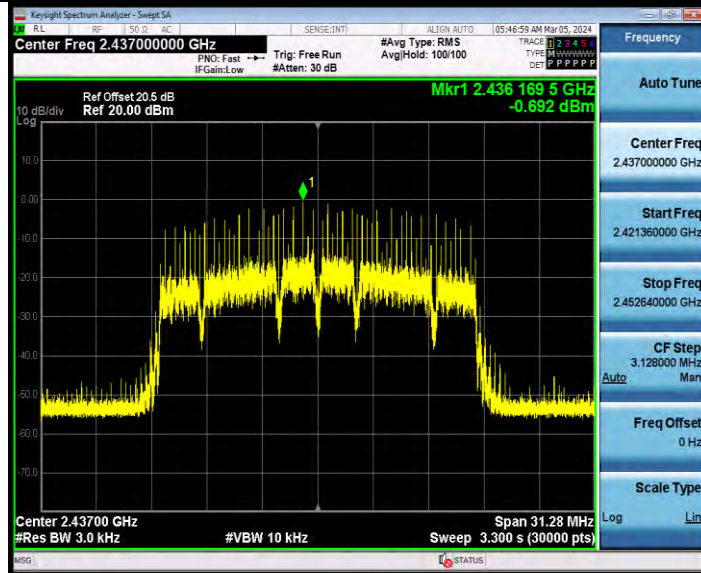

11N20MIMO Ant2 2412

11N20MIMO Ant1 2437

BUREAU VERITAS

Test Report No.: W7L-231127W001RF02

11N20MIMO Ant2 2437

11N20MIMO Ant1 2462

BV 7Layers Communications Technology (Shenzhen) Co., Ltd

Room B37, Warehouse A5, No.3 Chiwan 4th Road, Zhaoshang Street, Nanshan District Shenzhen, Guangdong, People's Republic of China