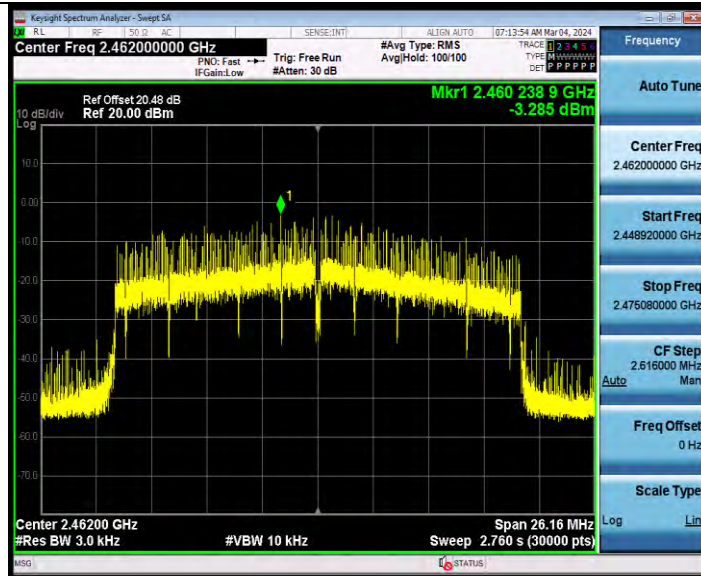

11AX20MIMO Ant1 2462

BUREAU VERITAS

Test Report No.: W7L-231127W001RF02

11AX20MIMO Ant2 2462

11AX40MIMO Ant1 2422

BV 7Layers Communications Technology (Shenzhen) Co., Ltd

Room B37, Warehouse A5, No.3 Chiwan 4th Road, Zhaoshang Street, Nanshan District Shenzhen, Guangdong, People's Republic of China