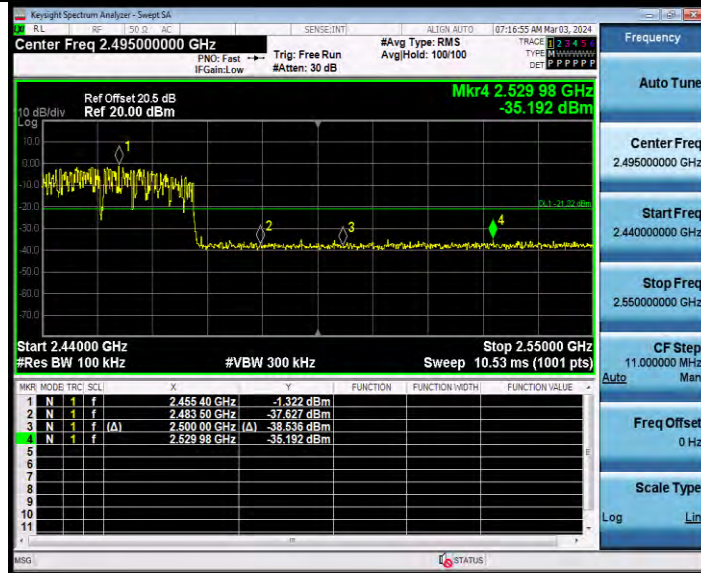

Test Report No.: W7L-231127W001RF02

11N40SISO Ant2 High 2452

11AX20SISO Ant1 Low 2412

BV 7Layers Communications Technology (Shenzhen) Co., Ltd

Room B37, Warehouse A5, No.3 Chiwan 4th Road, Zhaoshang Street, Nanshan District Shenzhen, Guangdong, People's Republic of China