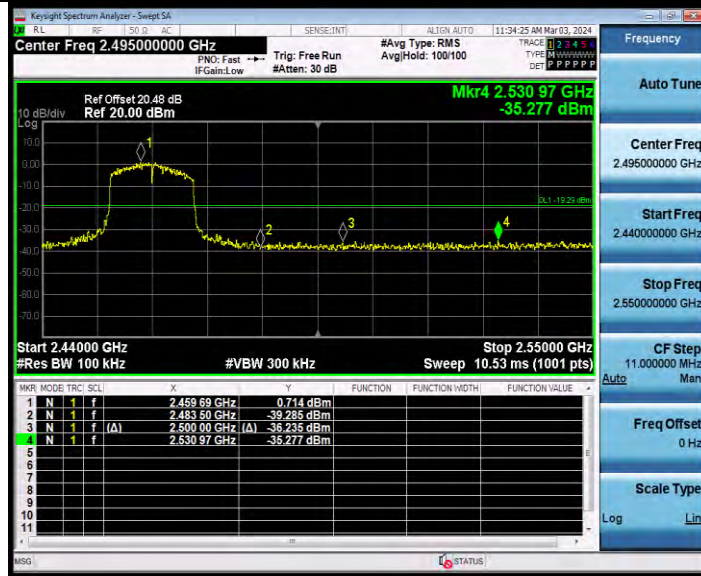

BUREAU VERITAS

Test Report No.: W7L-231127W001RF02

11G-CDD Ant2 High 2462