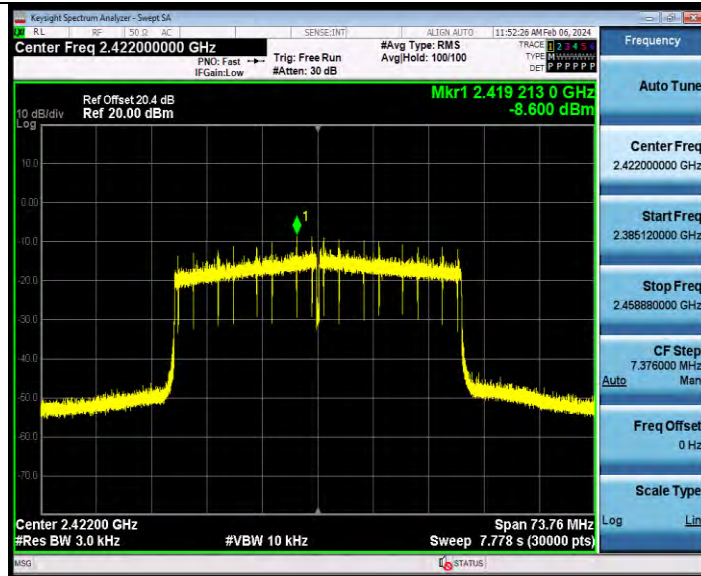

**BUREAU
VERITAS**

Test Report No.: W7L-231127W001RF02

11AX40SISO Ant2 2422