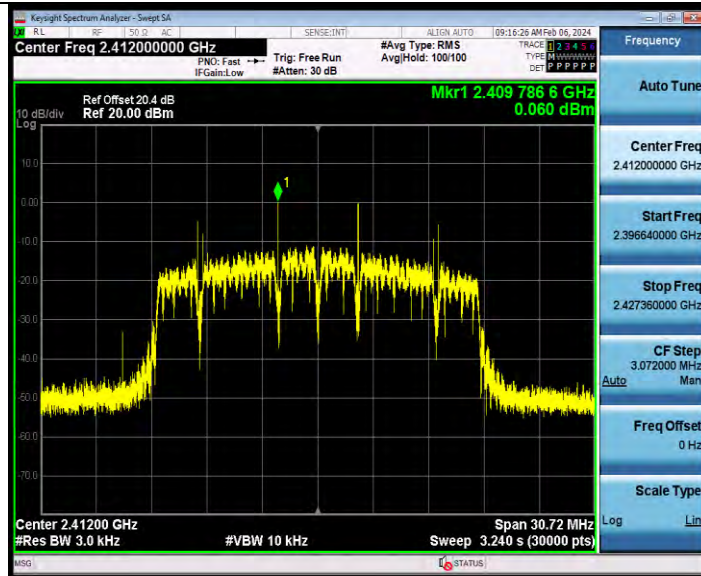

BUREAU VERITAS

Test Report No.: W7L-231127W001RF02

BV 7Layers Communications Technology (Shenzhen) Co., Ltd

Room B37, Warehouse A5, No.3 Chiwan 4th Road, Zhaoshang Street, Nanshan District Shenzhen, Guangdong, People's Republic of China

Tel: +86 755 8869 6566
Fax: +86 755 8869 6577
Email: customerservice.sw@bureauveritas.com