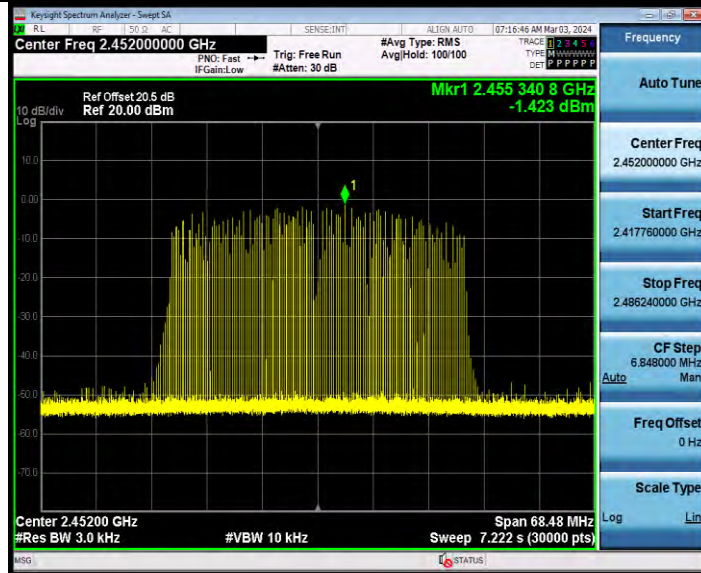

11AX20SISO Ant1 2412

BV 7Layers Communications Technology (Shenzhen) Co., Ltd

Room B37, Warehouse A5, No.3 Chiwan 4th Road, Zhaoshang Street, Nanshan District Shenzhen, Guangdong, People's Republic of China