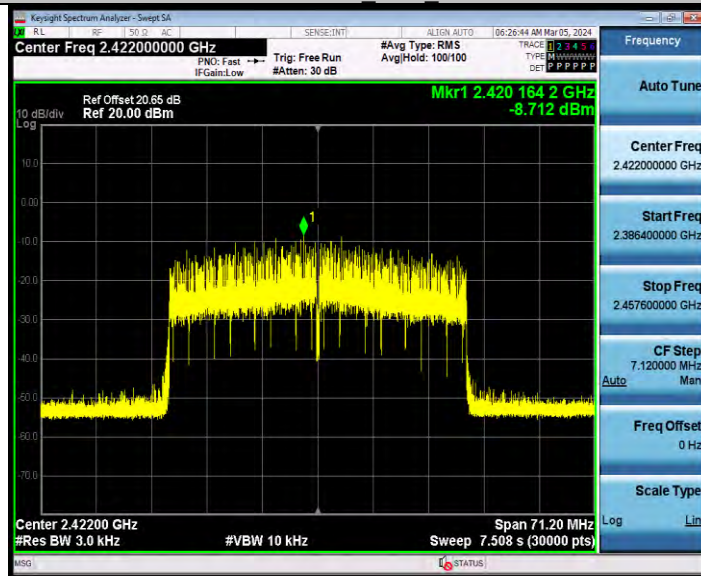

BUREAU VERITAS

Test Report No.: W7L-231127W001RF02

BV 7Layers Communications Technology (Shenzhen) Co., Ltd

Room B37, Warehouse A5, No.3 Chiwan 4th Road, Zhaoshang Street, Nanshan District Shenzhen, Guangdong, People's Republic of China

Tel: +86 755 8869 6566
Fax: +86 755 8869 6577
Email: customerservice.sw@bureauveritas.com