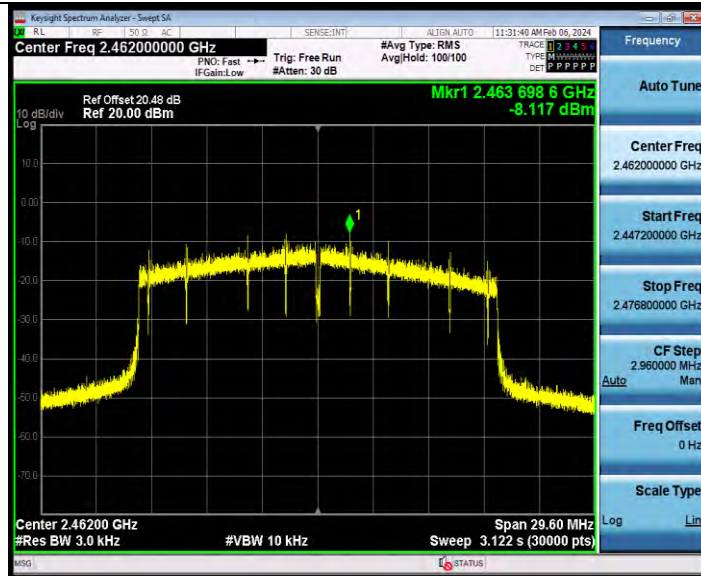

11AX20SISO Ant1 2462

BUREAU VERITAS

Test Report No.: W7L-231127W001RF02

11AX20SISO Ant2 2462

11AX40SISO Ant1 2422

BV 7Layers Communications Technology (Shenzhen) Co., Ltd

Room B37, Warehouse A5, No.3 Chiwan 4th Road, Zhaoshang Street, Nanshan District Shenzhen, Guangdong, People's Republic of China