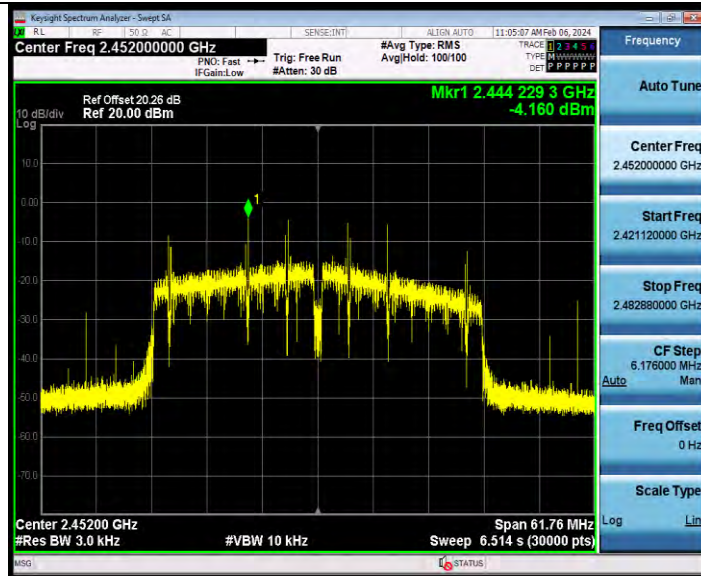

BUREAU VERITAS

Test Report No.: W7L-231127W001RF02

11N40SISO Ant2 2452