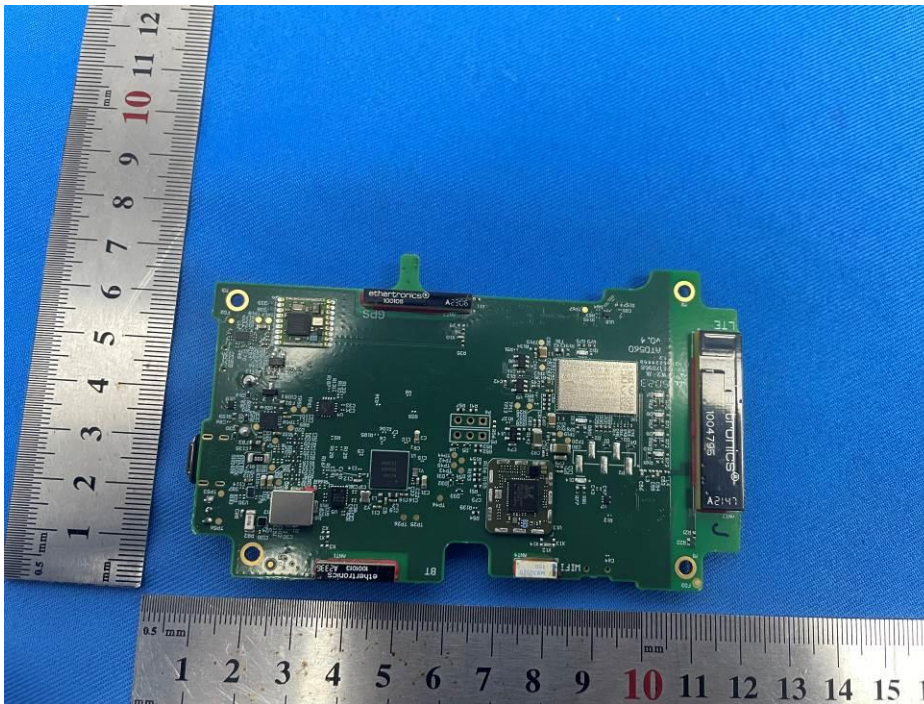

Appendix

External Photos

for SZCR2402000543AT

FCC ID: RI7WE310G4

EUT Constructional Details (EUT Photos)

- End of the Appendix -