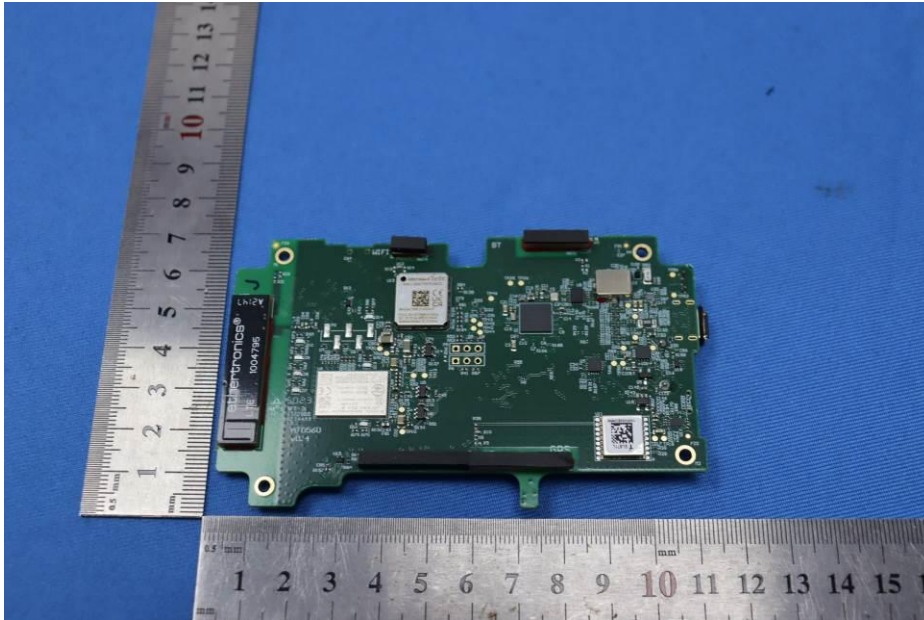

Appendix

External Photos

for SZCR2402000543AT

FCC ID: RI7WE310G4

EUT Constructional Details (EUT Photos)

- End of the Appendix -