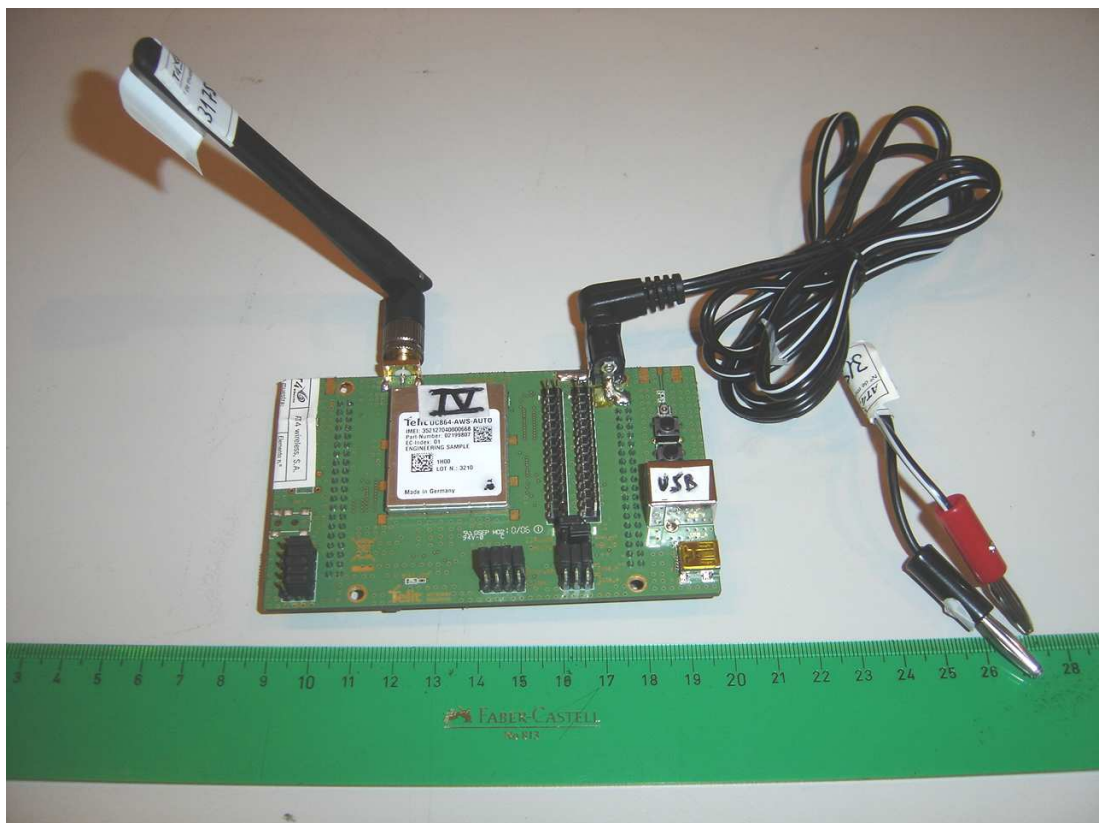

APPENDIX B: Photographs

2G MODULE

3.5 G MODULE

MODULES IN TEST BOARD FOR RADIATED MEASUREMENTS

GENERAL SET-UP FOR RADIATED MEASUREMENTS

TEST SET-UP FOR RADIATED MEASUREMENTS BELOW 1 GHz

TEST SET-UP FOR RADIATED MEASUREMENTS ABOVE 1GHz

TEST SET-UP FOR CONDUCTED MEASUREMENTS