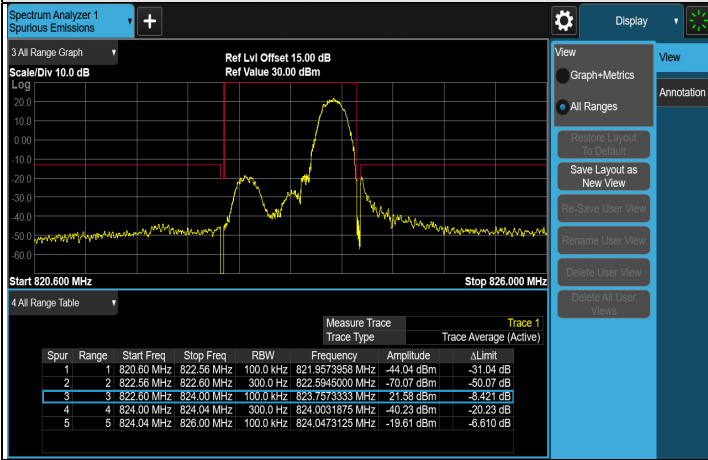

7.5.10LTE Band 26 (814 MHz ~ 824 MHz)

LTE Band 26 (814 MHz ~ 824 MHz), Channel Bandwidth: 1.4 MHz

1RB#MAX CH 26697 (814.7 MHz)

1RB#MAX CH 26740 (819 MHz)

1RB#MAX CH 26783 (823.3 MHz)

1RB#0 CH 26697 (814.7 MHz)

1RB#0 CH 26740 (819 MHz)

1RB#0 CH 26783 (823.3 MHz)

LTE Band 26 (814 MHz ~ 824 MHz), Channel Bandwidth: 3 MHz

1RB#MAX CH 26705 (815.5 MHz)

1RB#MAX CH 26740 (819 MHz)

1RB#MAX CH 26775 (822.5 MHz)

1RB#0 CH 26705 (815.5 MHz)

### LTE Band 26 (814 MHz ~ 824 MHz), Channel Bandwidth: 5 MHz

FULL CH 26715 (816.5 MHz)

FULL CH 26740 (819 MHz)

FULL CH 26765 (821.5 MHz)