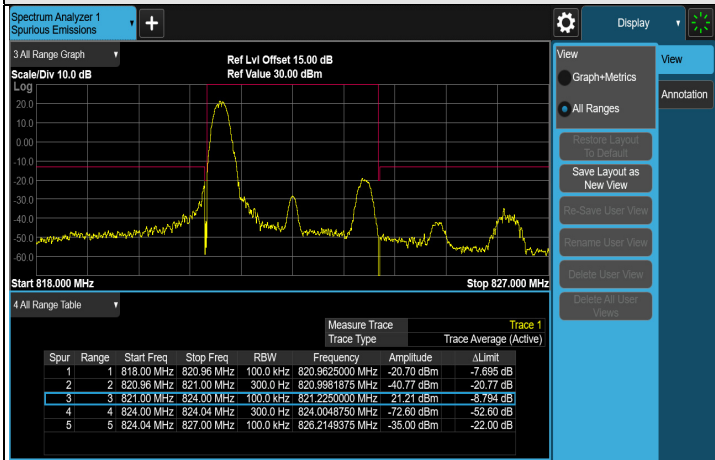

7.5.10LTE Band 26 (814 MHz ~ 824 MHz)

LTE Band 26 (814 MHz ~ 824 MHz), Channel Bandwidth: 1.4 MHz

1RB#MAX CH 26697 (814.7 MHz)

1RB#MAX CH 26740 (819 MHz)

1RB#MAX CH 26783 (823.3 MHz)

1RB#0 CH 26697 (814.7 MHz)

1RB#0 CH 26740 (819 MHz)

1RB#0 CH 26783 (823.3 MHz)

LTE Band 26 (814 MHz ~ 824 MHz), Channel Bandwidth: 3 MHz

1RB#MAX CH 26705 (815.5 MHz)

1RB#MAX CH 26740 (819 MHz)

1RB#MAX CH 26775 (822.5 MHz)

1RB#0 CH 26705 (815.5 MHz)

1RB#0 CH 26740 (819 MHz)

1RB#0 CH 26775 (822.5 MHz)