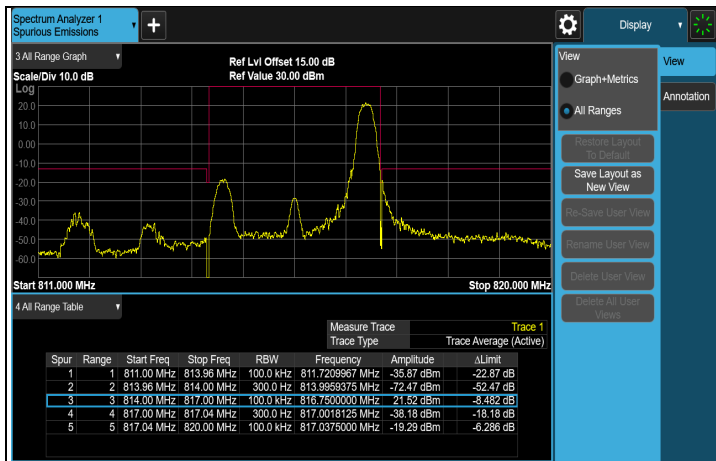

7.5.10LTE Band 26 (814 MHz ~ 824 MHz)

LTE Band 26 (814 MHz ~ 824 MHz), Channel Bandwidth: 1.4 MHz

1RB#MAX CH 26697 (814.7 MHz)

1RB#MAX CH 26740 (819 MHz)

1RB#MAX CH 26783 (823.3 MHz)

1RB#0 CH 26697 (814.7 MHz)

1RB#0 CH 26740 (819 MHz)

1RB#0 CH 26783 (823.3 MHz)

LTE Band 26 (814 MHz ~ 824 MHz), Channel Bandwidth: 3 MHz

1RB#MAX CH 26705 (815.5 MHz)

1RB#MAX CH 26740 (819 MHz)

1RB#MAX CH 26775 (822.5 MHz)

1RB#0 CH 26705 (815.5 MHz)

1RB#0 CH 26740 (819 MHz)

1RB#0 CH 26775 (822.5 MHz)

### LTE Band 26 (814 MHz ~ 824 MHz), Channel Bandwidth: 5 MHz

FULL CH 26715 (816.5 MHz)

FULL CH 26740 (819 MHz)

FULL CH 26765 (821.5 MHz)