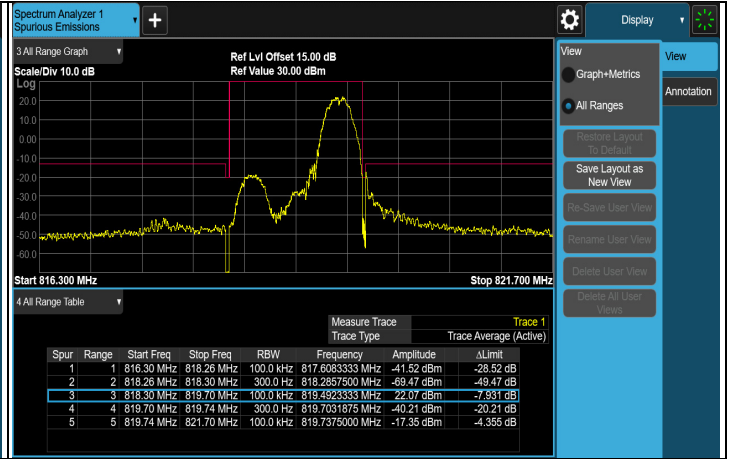

7.5.10LTE Band 26 (814 MHz ~ 824 MHz)

LTE Band 26 (814 MHz ~ 824 MHz), Channel Bandwidth: 1.4 MHz

1RB#MAX CH 26697 (814.7 MHz)

1RB#MAX CH 26740 (819 MHz)

1RB#MAX CH 26783 (823.3 MHz)

1RB#0 CH 26697 (814.7 MHz)

1RB#0 CH 26740 (819 MHz)

1RB#0 CH 26783 (823.3 MHz)

LTE Band 26 (814 MHz ~ 824 MHz), Channel Bandwidth: 3 MHz

1RB#MAX CH 26705 (815.5 MHz)

1RB#MAX CH 26740 (819 MHz)

1RB#MAX CH 26775 (822.5 MHz)

1RB#0 CH 26705 (815.5 MHz)

### LTE Band 26 (814 MHz ~ 824 MHz), Channel Bandwidth: 5 MHz

FULL CH 26715 (816.5 MHz)

FULL CH 26740 (819 MHz)

FULL CH 26765 (821.5 MHz)