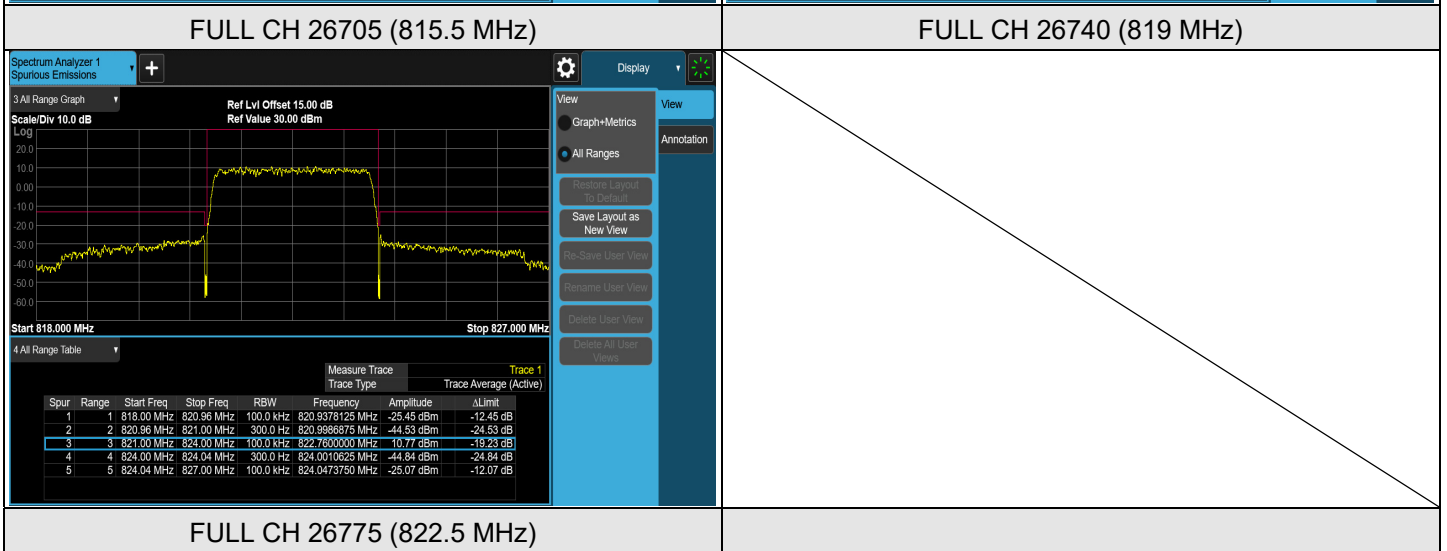

7.5.10LTE Band 26 (814 MHz ~ 824 MHz)

LTE Band 26 (814 MHz ~ 824 MHz), Channel Bandwidth: 1.4 MHz

1RB#MAX CH 26697 (814.7 MHz)

1RB#MAX CH 26740 (819 MHz)

1RB#MAX CH 26783 (823.3 MHz)

1RB#0 CH 26697 (814.7 MHz)

1RB#0 CH 26740 (819 MHz)

1RB#0 CH 26783 (823.3 MHz)

LTE Band 26 (814 MHz ~ 824 MHz), Channel Bandwidth: 3 MHz

1RB#MAX CH 26705 (815.5 MHz)

1RB#MAX CH 26740 (819 MHz)

1RB#MAX CH 26775 (822.5 MHz)

1RB#0 CH 26705 (815.5 MHz)