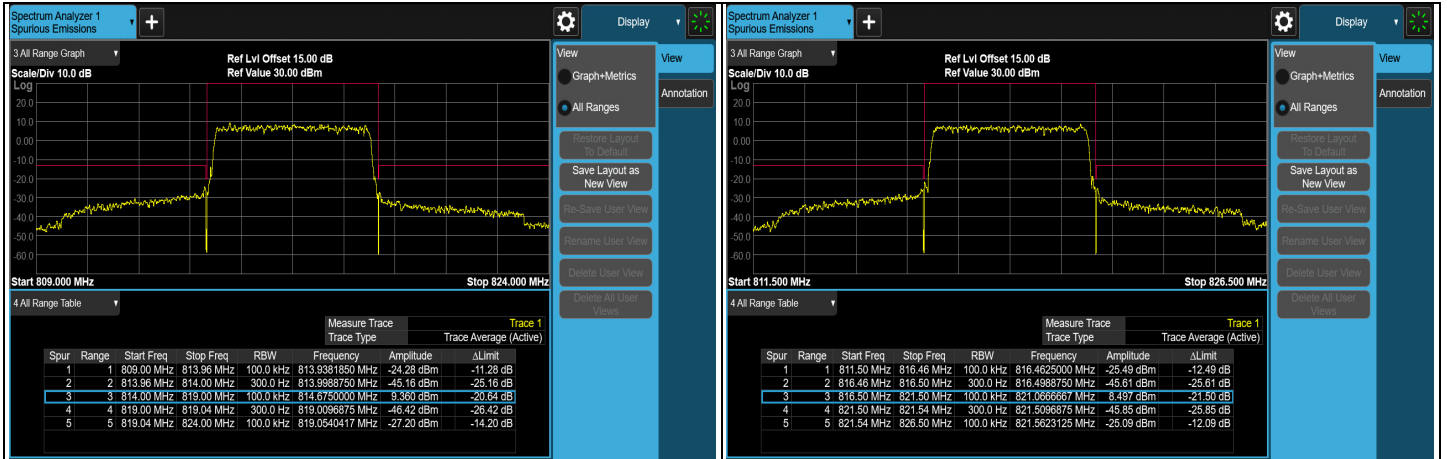

7.5.10LTE Band 26 (814 MHz ~ 824 MHz)

LTE Band 26 (814 MHz ~ 824 MHz), Channel Bandwidth: 1.4 MHz

1RB#MAX CH 26697 (814.7 MHz)

1RB#MAX CH 26740 (819 MHz)

1RB#MAX CH 26783 (823.3 MHz)

1RB#0 CH 26697 (814.7 MHz)

1RB#0 CH 26740 (819 MHz)

1RB#0 CH 26783 (823.3 MHz)

LTE Band 26 (814 MHz ~ 824 MHz), Channel Bandwidth: 3 MHz

1RB#MAX CH 26705 (815.5 MHz)

1RB#MAX CH 26740 (819 MHz)

1RB#MAX CH 26775 (822.5 MHz)

1RB#0 CH 26705 (815.5 MHz)

1RB#0 CH 26740 (819 MHz)

1RB#0 CH 26775 (822.5 MHz)

### LTE Band 26 (814 MHz ~ 824 MHz), Channel Bandwidth: 5 MHz

FULL CH 26715 (816.5 MHz)

FULL CH 26740 (819 MHz)

FULL CH 26765 (821.5 MHz)