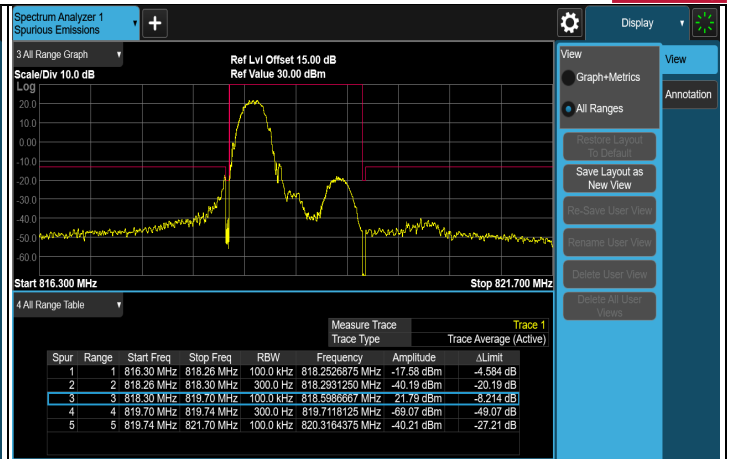

7.5.10LTE Band 26 (814 MHz ~ 824 MHz)

LTE Band 26 (814 MHz ~ 824 MHz), Channel Bandwidth: 1.4 MHz

1RB#MAX CH 26697 (814.7 MHz)

1RB#MAX CH 26740 (819 MHz)

1RB#MAX CH 26783 (823.3 MHz)

1RB#0 CH 26697 (814.7 MHz)

1RB#0 CH 26740 (819 MHz)

1RB#0 CH 26783 (823.3 MHz)

LTE Band 26 (814 MHz ~ 824 MHz), Channel Bandwidth: 3 MHz

1RB#MAX CH 26705 (815.5 MHz)

1RB#MAX CH 26740 (819 MHz)

1RB#MAX CH 26775 (822.5 MHz)

1RB#0 CH 26705 (815.5 MHz)