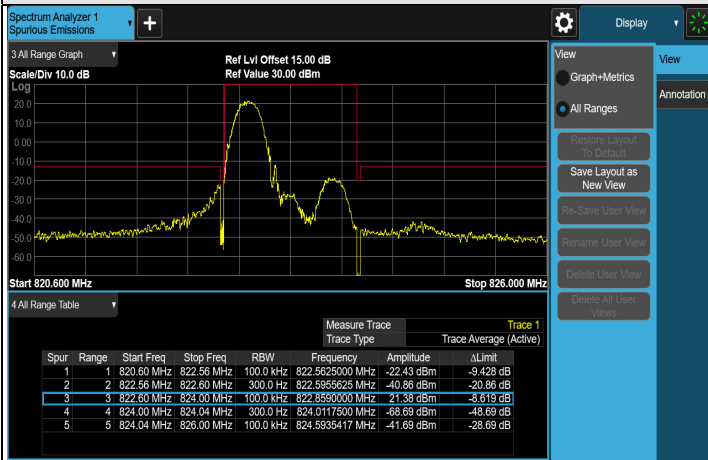

7.5.10LTE Band 26 (814 MHz ~ 824 MHz)

LTE Band 26 (814 MHz ~ 824 MHz), Channel Bandwidth: 1.4 MHz

1RB#MAX CH 26697 (814.7 MHz)

1RB#MAX CH 26740 (819 MHz)

1RB#MAX CH 26783 (823.3 MHz)

1RB#0 CH 26697 (814.7 MHz)

1RB#0 CH 26740 (819 MHz)

1RB#0 CH 26783 (823.3 MHz)

LTE Band 26 (814 MHz ~ 824 MHz), Channel Bandwidth: 3 MHz

1RB#MAX CH 26705 (815.5 MHz)

1RB#MAX CH 26740 (819 MHz)

1RB#MAX CH 26775 (822.5 MHz)

1RB#0 CH 26705 (815.5 MHz)

1RB#0 CH 26740 (819 MHz)

1RB#0 CH 26775 (822.5 MHz)

### LTE Band 26 (814 MHz ~ 824 MHz), Channel Bandwidth: 5 MHz

FULL CH 26715 (816.5 MHz)

FULL CH 26740 (819 MHz)

FULL CH 26765 (821.5 MHz)