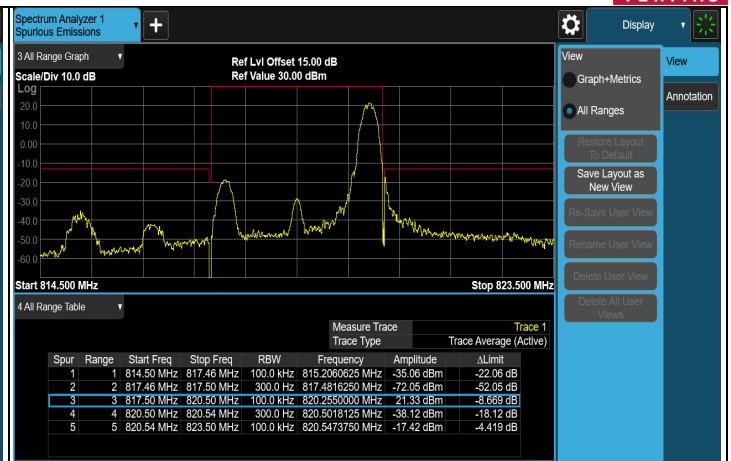

7.5.10LTE Band 26 (814 MHz ~ 824 MHz)

LTE Band 26 (814 MHz ~ 824 MHz), Channel Bandwidth: 1.4 MHz

1RB#MAX CH 26697 (814.7 MHz)

1RB#MAX CH 26740 (819 MHz)

1RB#MAX CH 26783 (823.3 MHz)

1RB#0 CH 26697 (814.7 MHz)

1RB#0 CH 26740 (819 MHz)

1RB#0 CH 26783 (823.3 MHz)

LTE Band 26 (814 MHz ~ 824 MHz), Channel Bandwidth: 3 MHz

1RB#MAX CH 26705 (815.5 MHz)

1RB#MAX CH 26740 (819 MHz)

1RB#MAX CH 26775 (822.5 MHz)

1RB#0 CH 26705 (815.5 MHz)

1RB#0 CH 26740 (819 MHz)

1RB#0 CH 26775 (822.5 MHz)

### LTE Band 26 (814 MHz ~ 824 MHz), Channel Bandwidth: 5 MHz

FULL CH 26715 (816.5 MHz)

FULL CH 26740 (819 MHz)

FULL CH 26765 (821.5 MHz)