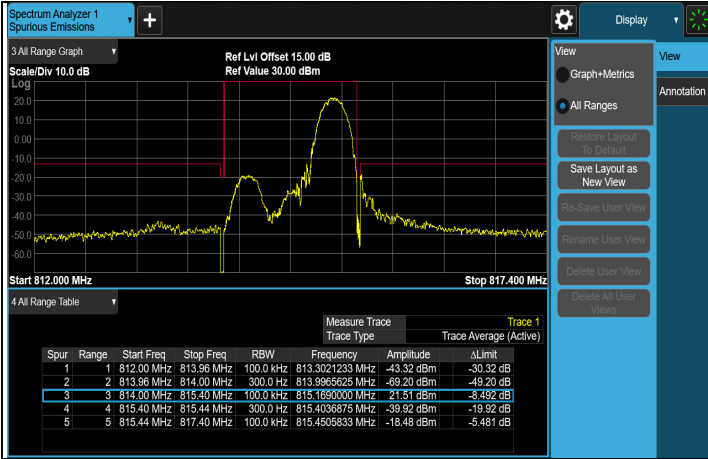

7.5.10LTE Band 26 (814 MHz ~ 824 MHz)

LTE Band 26 (814 MHz ~ 824 MHz), Channel Bandwidth: 1.4 MHz

1RB#MAX CH 26697 (814.7 MHz)

1RB#MAX CH 26740 (819 MHz)

1RB#MAX CH 26783 (823.3 MHz)

1RB#0 CH 26697 (814.7 MHz)

1RB#0 CH 26740 (819 MHz)

1RB#0 CH 26783 (823.3 MHz)

LTE Band 26 (814 MHz ~ 824 MHz), Channel Bandwidth: 3 MHz

1RB#MAX CH 26705 (815.5 MHz)

1RB#MAX CH 26740 (819 MHz)

1RB#MAX CH 26775 (822.5 MHz)

1RB#0 CH 26705 (815.5 MHz)

1RB#0 CH 26740 (819 MHz)

1RB#0 CH 26775 (822.5 MHz)

### LTE Band 26 (814 MHz ~ 824 MHz), Channel Bandwidth: 5 MHz

FULL CH 26715 (816.5 MHz)

FULL CH 26740 (819 MHz)

FULL CH 26765 (821.5 MHz)