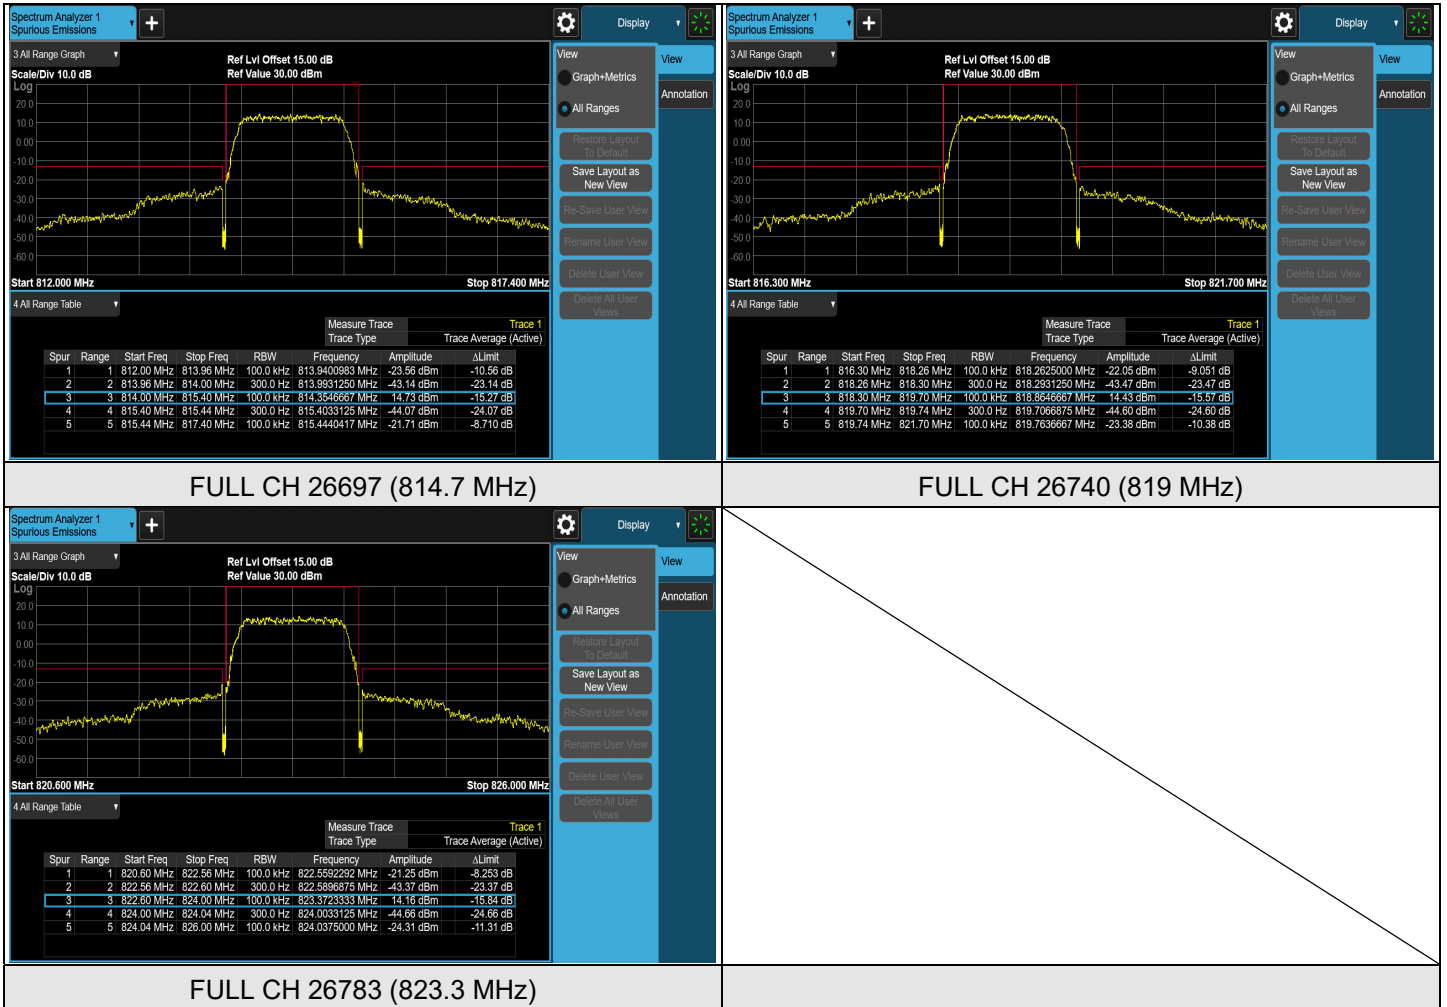

7.5.10LTE Band 26 (814 MHz ~ 824 MHz)

LTE Band 26 (814 MHz ~ 824 MHz), Channel Bandwidth: 1.4 MHz

1RB#MAX CH 26697 (814.7 MHz)

1RB#MAX CH 26740 (819 MHz)

1RB#MAX CH 26783 (823.3 MHz)

1RB#0 CH 26697 (814.7 MHz)

1RB#0 CH 26740 (819 MHz)

1RB#0 CH 26783 (823.3 MHz)

LTE Band 26 (814 MHz ~ 824 MHz), Channel Bandwidth: 3 MHz

1RB#MAX CH 26705 (815.5 MHz)

1RB#MAX CH 26740 (819 MHz)

1RB#MAX CH 26775 (822.5 MHz)

1RB#0 CH 26705 (815.5 MHz)

### LTE Band 26 (814 MHz ~ 824 MHz), Channel Bandwidth: 5 MHz

FULL CH 26715 (816.5 MHz)

FULL CH 26740 (819 MHz)

FULL CH 26765 (821.5 MHz)