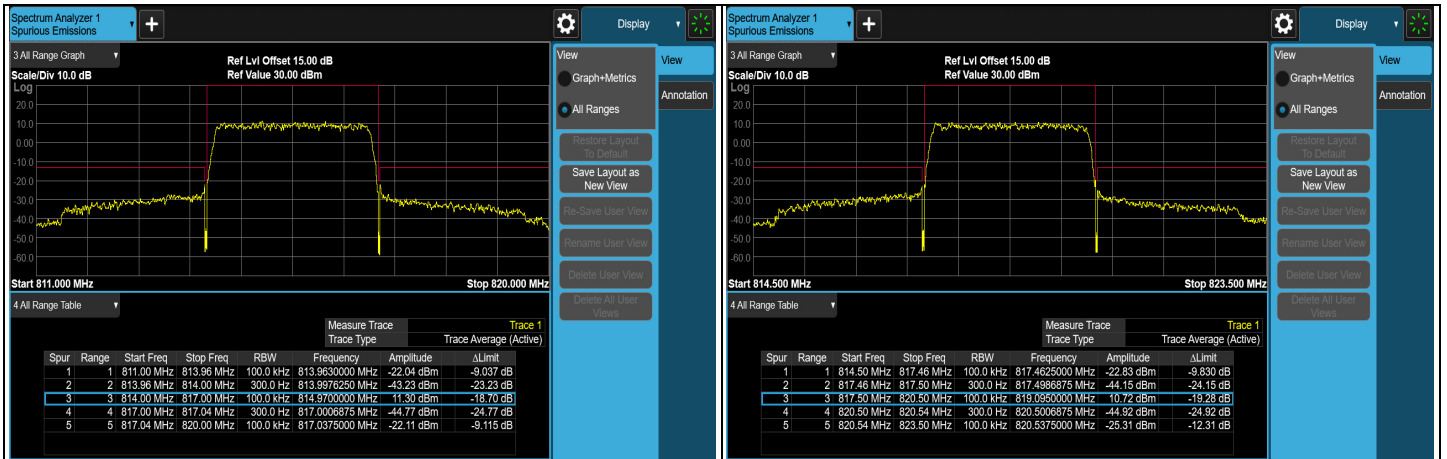

7.5.10LTE Band 26 (814 MHz ~ 824 MHz)

LTE Band 26 (814 MHz ~ 824 MHz), Channel Bandwidth: 1.4 MHz

1RB#MAX CH 26697 (814.7 MHz)

1RB#MAX CH 26740 (819 MHz)

1RB#MAX CH 26783 (823.3 MHz)

1RB#0 CH 26697 (814.7 MHz)

1RB#0 CH 26740 (819 MHz)

1RB#0 CH 26783 (823.3 MHz)

LTE Band 26 (814 MHz ~ 824 MHz), Channel Bandwidth: 3 MHz

1RB#MAX CH 26705 (815.5 MHz)

1RB#MAX CH 26740 (819 MHz)

1RB#MAX CH 26775 (822.5 MHz)

1RB#0 CH 26705 (815.5 MHz)

1RB#0 CH 26740 (819 MHz)

1RB#0 CH 26775 (822.5 MHz)

### LTE Band 26 (814 MHz ~ 824 MHz), Channel Bandwidth: 5 MHz

FULL CH 26715 (816.5 MHz)

FULL CH 26740 (819 MHz)

FULL CH 26765 (821.5 MHz)