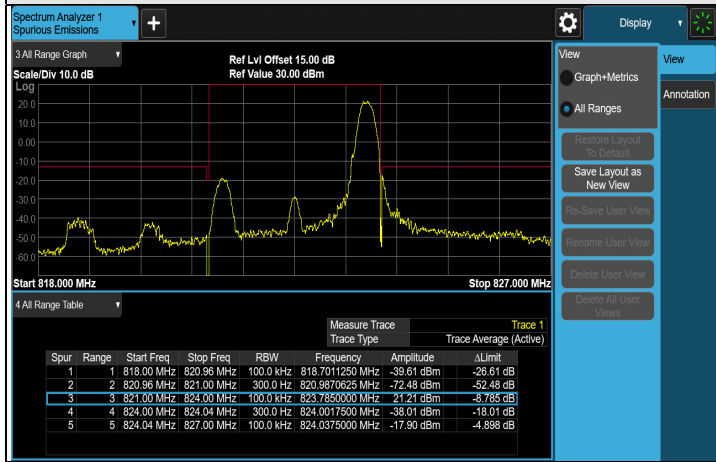

7.5.10LTE Band 26 (814 MHz ~ 824 MHz)

LTE Band 26 (814 MHz ~ 824 MHz), Channel Bandwidth: 1.4 MHz

1RB#MAX CH 26697 (814.7 MHz)

1RB#MAX CH 26740 (819 MHz)

1RB#MAX CH 26783 (823.3 MHz)

1RB#0 CH 26697 (814.7 MHz)

1RB#0 CH 26740 (819 MHz)

1RB#0 CH 26783 (823.3 MHz)

LTE Band 26 (814 MHz ~ 824 MHz), Channel Bandwidth: 3 MHz

1RB#MAX CH 26705 (815.5 MHz)

1RB#MAX CH 26740 (819 MHz)

1RB#MAX CH 26775 (822.5 MHz)

1RB#0 CH 26705 (815.5 MHz)

1RB#0 CH 26740 (819 MHz)

1RB#0 CH 26775 (822.5 MHz)

### LTE Band 26 (814 MHz ~ 824 MHz), Channel Bandwidth: 5 MHz

FULL CH 26715 (816.5 MHz)

FULL CH 26740 (819 MHz)

FULL CH 26765 (821.5 MHz)