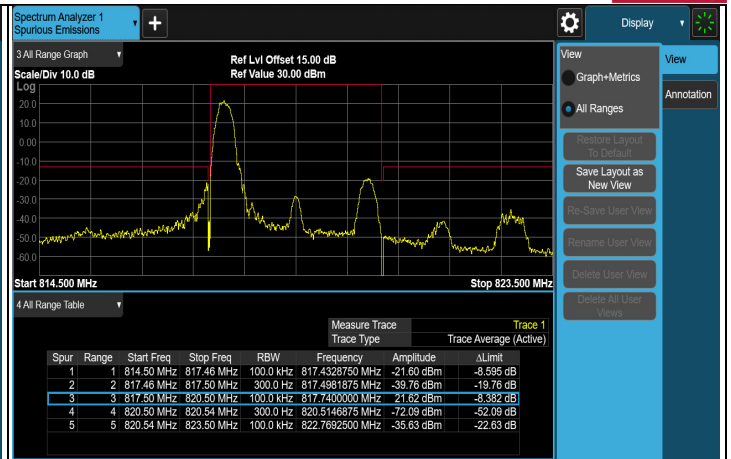

7.5.10LTE Band 26 (814 MHz ~ 824 MHz)

LTE Band 26 (814 MHz ~ 824 MHz), Channel Bandwidth: 1.4 MHz

1RB#MAX CH 26697 (814.7 MHz)

1RB#MAX CH 26740 (819 MHz)

1RB#MAX CH 26783 (823.3 MHz)

1RB#0 CH 26697 (814.7 MHz)

1RB#0 CH 26740 (819 MHz)

1RB#0 CH 26783 (823.3 MHz)

LTE Band 26 (814 MHz ~ 824 MHz), Channel Bandwidth: 3 MHz

1RB#MAX CH 26705 (815.5 MHz)

1RB#MAX CH 26740 (819 MHz)

1RB#MAX CH 26775 (822.5 MHz)

1RB#0 CH 26705 (815.5 MHz)

1RB#0 CH 26740 (819 MHz)

1RB#0 CH 26775 (822.5 MHz)

### LTE Band 26 (814 MHz ~ 824 MHz), Channel Bandwidth: 5 MHz

FULL CH 26715 (816.5 MHz)

FULL CH 26740 (819 MHz)

FULL CH 26765 (821.5 MHz)