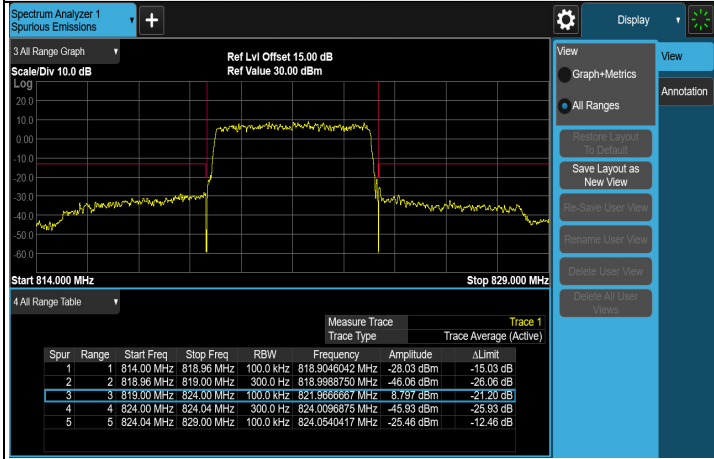

1RB#0 CH 26740 (819 MHz)

1RB#0 CH 26783 (823.3 MHz)

LTE Band 26 (814 MHz ~ 824 MHz), Channel Bandwidth: 3 MHz

1RB#MAX CH 26705 (815.5 MHz)

1RB#MAX CH 26740 (819 MHz)

1RB#MAX CH 26775 (822.5 MHz)

1RB#0 CH 26705 (815.5 MHz)

1RB#0 CH 26740 (819 MHz)

1RB#0 CH 26775 (822.5 MHz)

### LTE Band 26 (814 MHz ~ 824 MHz), Channel Bandwidth: 5 MHz

FULL CH 26715 (816.5 MHz)

FULL CH 26740 (819 MHz)

FULL CH 26765 (821.5 MHz)