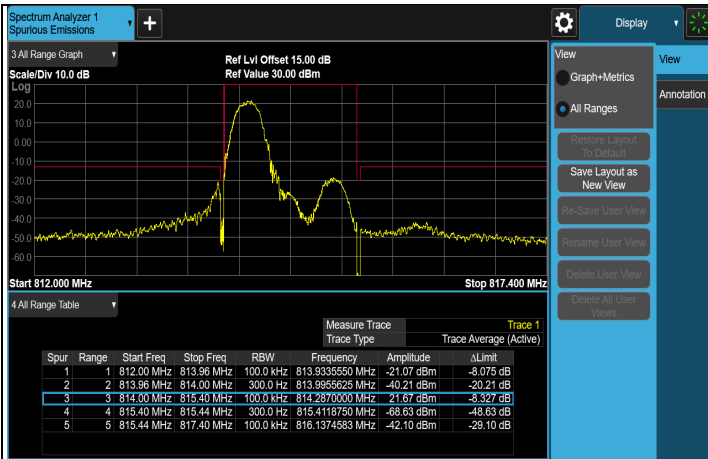

7.5.10LTE Band 26 (814 MHz ~ 824 MHz)

LTE Band 26 (814 MHz ~ 824 MHz), Channel Bandwidth: 1.4 MHz

1RB#MAX CH 26697 (814.7 MHz)

1RB#MAX CH 26740 (819 MHz)

1RB#MAX CH 26783 (823.3 MHz)

1RB#0 CH 26697 (814.7 MHz)

1RB#0 CH 26740 (819 MHz)

1RB#0 CH 26783 (823.3 MHz)

LTE Band 26 (814 MHz ~ 824 MHz), Channel Bandwidth: 3 MHz

1RB#MAX CH 26705 (815.5 MHz)

1RB#MAX CH 26740 (819 MHz)

1RB#MAX CH 26775 (822.5 MHz)

1RB#0 CH 26705 (815.5 MHz)