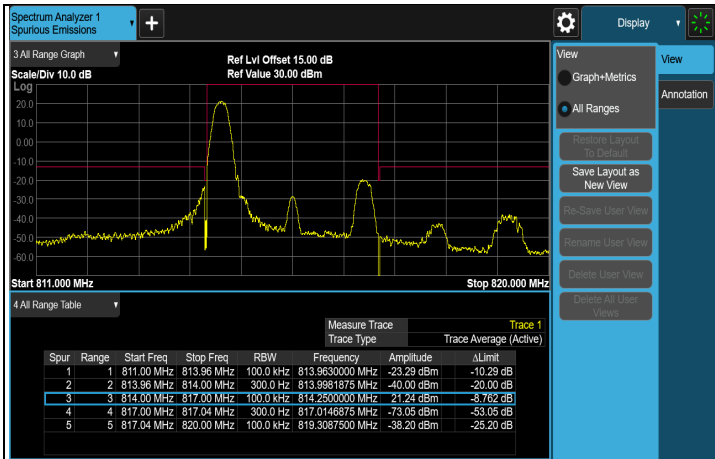

7.5.10LTE Band 26 (814 MHz ~ 824 MHz)

LTE Band 26 (814 MHz ~ 824 MHz), Channel Bandwidth: 1.4 MHz

1RB#MAX CH 26697 (814.7 MHz)

1RB#MAX CH 26740 (819 MHz)

1RB#MAX CH 26783 (823.3 MHz)

1RB#0 CH 26697 (814.7 MHz)

1RB#0 CH 26740 (819 MHz)

1RB#0 CH 26783 (823.3 MHz)

LTE Band 26 (814 MHz ~ 824 MHz), Channel Bandwidth: 3 MHz

1RB#MAX CH 26705 (815.5 MHz)

1RB#MAX CH 26740 (819 MHz)

1RB#MAX CH 26775 (822.5 MHz)

1RB#0 CH 26705 (815.5 MHz)

1RB#0 CH 26740 (819 MHz)

1RB#0 CH 26775 (822.5 MHz)

### LTE Band 26 (814 MHz ~ 824 MHz), Channel Bandwidth: 5 MHz

FULL CH 26715 (816.5 MHz)

FULL CH 26740 (819 MHz)

FULL CH 26765 (821.5 MHz)