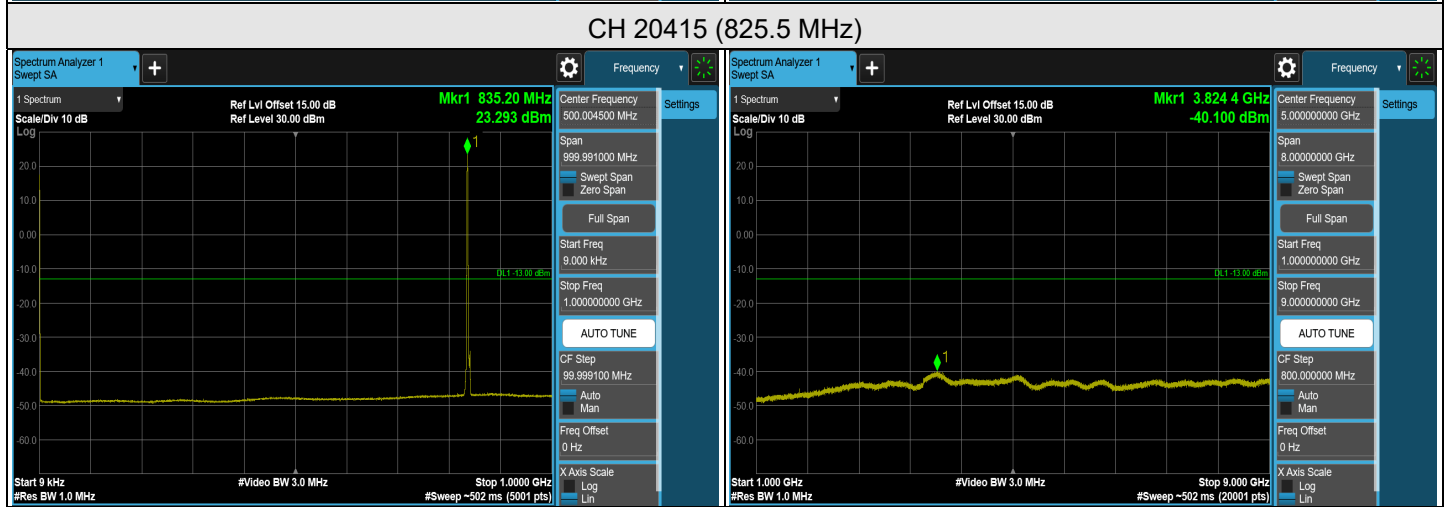

LTE Band 5, Channel Bandwidth: 3 MHz

LTE Band 5, Channel Bandwidth: 5 MHz

LTE Band 5, Channel Bandwidth: 10 MHz

LTE Band 5, Channel Bandwidth: 1.4 MHz

CH 20643 (848.3 MHz)

Note: The signal at 9 kHz is IF signal from spectrum analyzer.

LTE Band 5, Channel Bandwidth: 3 MHz

CH 20635 (847.5 MHz)

Note: The signal at 9 kHz is IF signal from spectrum analyzer.

LTE Band 5, Channel Bandwidth: 5 MHz

CH 20425 (826.5 MHz)

CH 20525 (836.5 MHz)

CH 20625 (846.5 MHz)

Note: The signal at 9 kHz is IF signal from spectrum analyzer.

LTE Band 5, Channel Bandwidth: 10 MHz

Note: The signal at 9 kHz is IF signal from spectrum analyzer.

7.5.4 LTE Band 7

LTE Band 7, Channel Bandwidth: 5 MHz

LTE Band 7, Channel Bandwidth: 10 MHz

FULL CH 20800 (2505 MHz)

FULL CH 21400 (2565 MHz)

1RB CH 20800 (2505 MHz)

1RB CH 21400 (2565 MHz)

LTE Band 7, Channel Bandwidth: 15 MHz

FULL CH 20825 (2507.5 MHz)

FULL CH 21375 (2562.5 MHz)