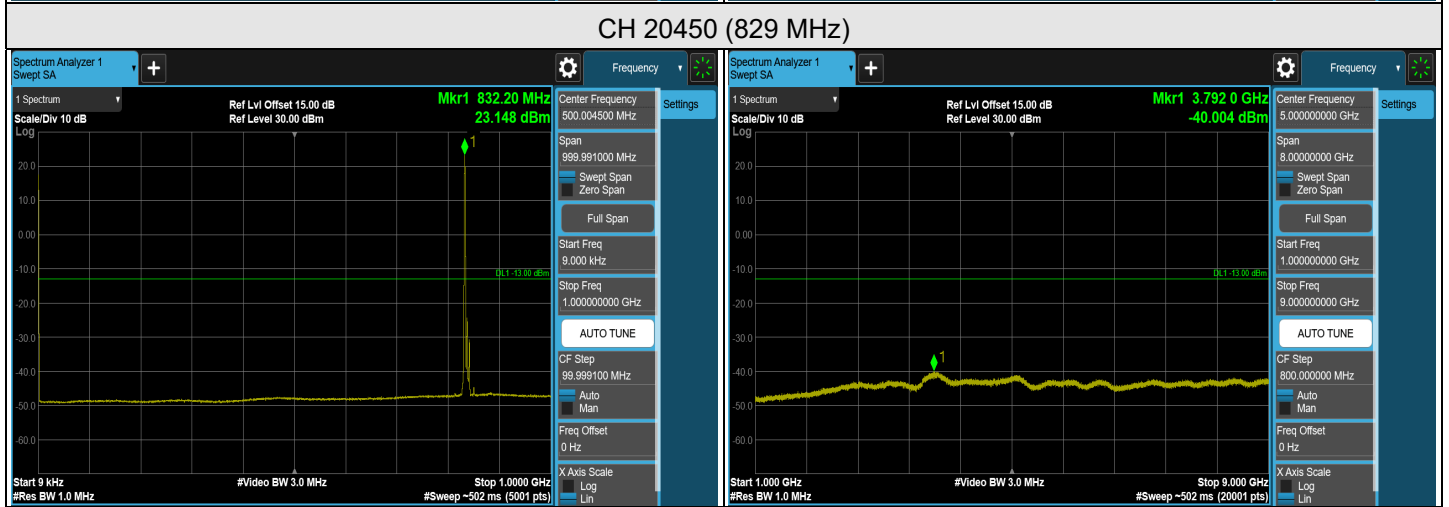

LTE Band 5, Channel Bandwidth: 3 MHz

LTE Band 5, Channel Bandwidth: 5 MHz

LTE Band 5, Channel Bandwidth: 10 MHz

LTE Band 5, Channel Bandwidth: 1.4 MHz

CH 20643 (848.3 MHz)

Note: The signal at 9 kHz is IF signal from spectrum analyzer.

LTE Band 5, Channel Bandwidth: 3 MHz

CH 20635 (847.5 MHz)

Note: The signal at 9 kHz is IF signal from spectrum analyzer.

LTE Band 5, Channel Bandwidth: 5 MHz

CH 20425 (826.5 MHz)

CH 20525 (836.5 MHz)

CH 20625 (846.5 MHz)

Note: The signal at 9 kHz is IF signal from spectrum analyzer.

LTE Band 5, Channel Bandwidth: 10 MHz

Note: The signal at 9 kHz is IF signal from spectrum analyzer.

7.5.4 LTE Band 7

LTE Band 7, Channel Bandwidth: 5 MHz

LTE Band 7, Channel Bandwidth: 10 MHz

FULL CH 20800 (2505 MHz)

FULL CH 21400 (2565 MHz)

1RB CH 20800 (2505 MHz)

1RB CH 21400 (2565 MHz)

LTE Band 7, Channel Bandwidth: 15 MHz

FULL CH 20825 (2507.5 MHz)

FULL CH 21375 (2562.5 MHz)