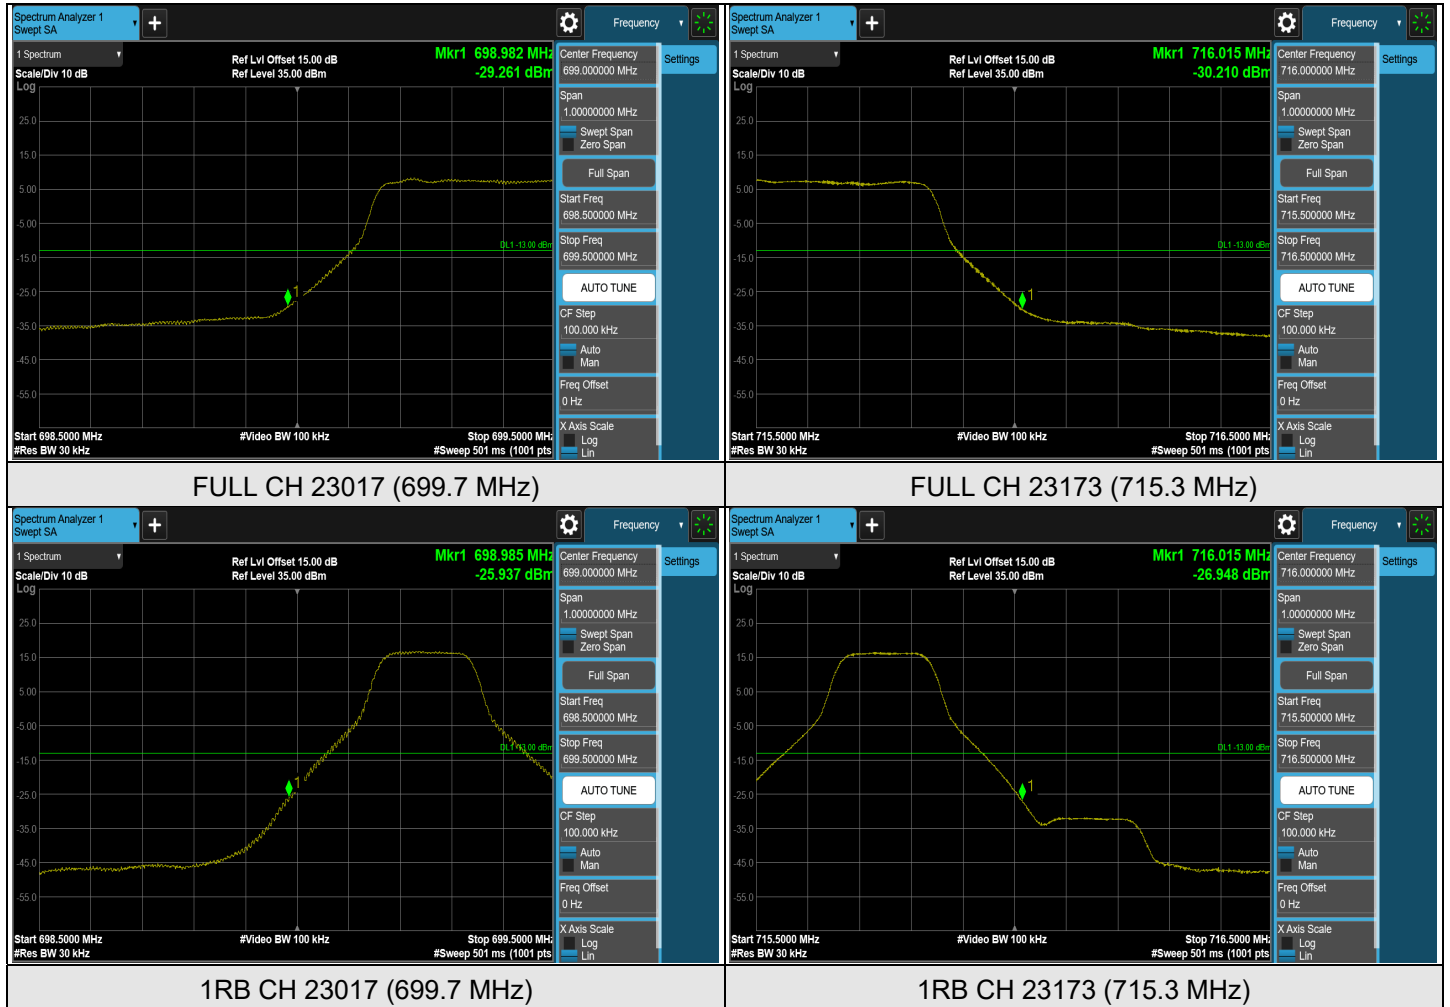

CH 20775 (2502.5 MHz)

CH 21100 (2535 MHz)

CH 21425 (2567.5 MHz)

Note: The signal at 9 kHz is IF signal from spectrum analyzer.

LTE Band 7, Channel Bandwidth: 10 MHz

CH 20800 (2505 MHz)

CH 21100 (2535 MHz)

CH 21400 (2565 MHz)

Note: The signal at 9 kHz is IF signal from spectrum analyzer.

LTE Band 7, Channel Bandwidth: 15 MHz

CH 20825 (2507.5 MHz)

CH 21100 (2535 MHz)

CH 21375 (2562.5 MHz)

Note: The signal at 9 kHz is IF signal from spectrum analyzer.

LTE Band 7, Channel Bandwidth: 20 MHz

CH 20850 (2510 MHz)

CH 21100 (2535 MHz)

CH 21350 (2560 MHz)

Note: The signal at 9 kHz is IF signal from spectrum analyzer.

7.5.5 LTE Band 12

LTE Band 12, Channel Bandwidth: 1.4 MHz

LTE Band 12, Channel Bandwidth: 3 MHz

LTE Band 12, Channel Bandwidth: 5 MHz