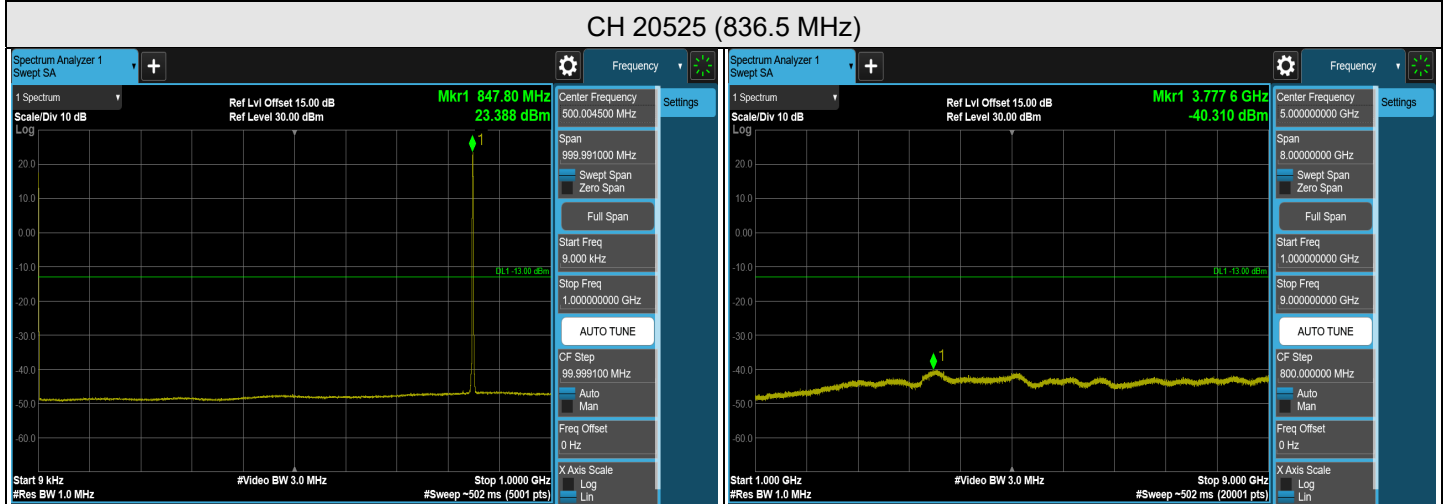

LTE Band 5, Channel Bandwidth: 3 MHz

LTE Band 5, Channel Bandwidth: 5 MHz

LTE Band 5, Channel Bandwidth: 10 MHz

LTE Band 5, Channel Bandwidth: 1.4 MHz

CH 20643 (848.3 MHz)

Note: The signal at 9 kHz is IF signal from spectrum analyzer.

LTE Band 5, Channel Bandwidth: 3 MHz

CH 20635 (847.5 MHz)

Note: The signal at 9 kHz is IF signal from spectrum analyzer.

LTE Band 5, Channel Bandwidth: 5 MHz

CH 20425 (826.5 MHz)

CH 20525 (836.5 MHz)

CH 20625 (846.5 MHz)

Note: The signal at 9 kHz is IF signal from spectrum analyzer.

LTE Band 5, Channel Bandwidth: 10 MHz

Note: The signal at 9 kHz is IF signal from spectrum analyzer.

7.5.4 LTE Band 7

LTE Band 7, Channel Bandwidth: 5 MHz

LTE Band 7, Channel Bandwidth: 10 MHz

FULL CH 20800 (2505 MHz)

FULL CH 21400 (2565 MHz)

1RB CH 20800 (2505 MHz)

1RB CH 21400 (2565 MHz)

LTE Band 7, Channel Bandwidth: 15 MHz

FULL CH 20825 (2507.5 MHz)

FULL CH 21375 (2562.5 MHz)