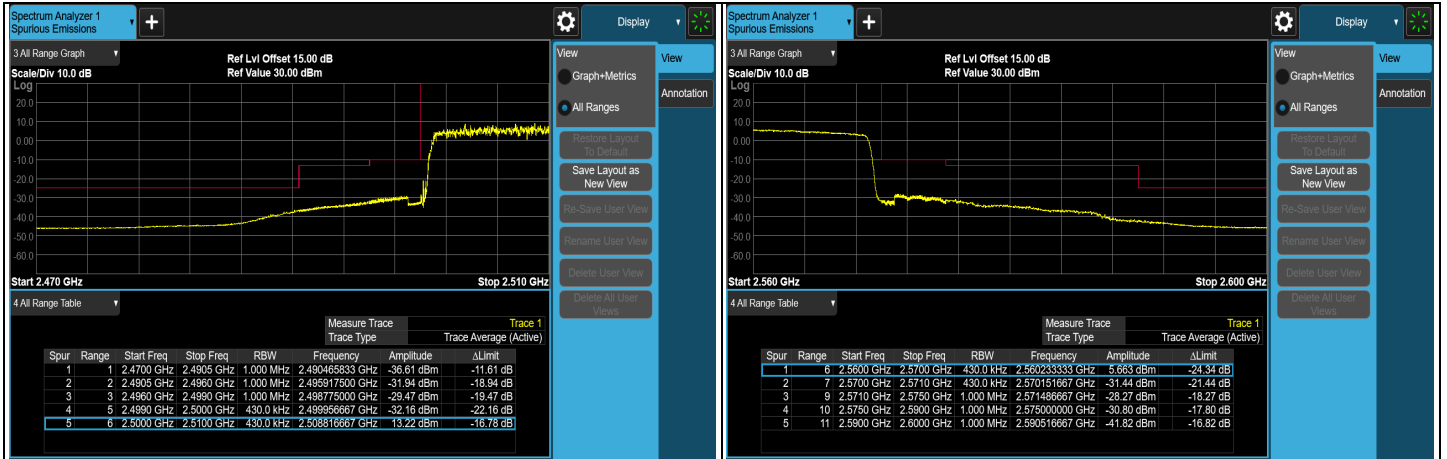

Note: The signal at 9 kHz is IF signal from spectrum analyzer.

LTE Band 5, Channel Bandwidth: 10 MHz

Note: The signal at 9 kHz is IF signal from spectrum analyzer.

7.5.4 LTE Band 7

LTE Band 7, Channel Bandwidth: 5 MHz

LTE Band 7, Channel Bandwidth: 10 MHz

FULL CH 20800 (2505 MHz)

FULL CH 21400 (2565 MHz)

1RB CH 20800 (2505 MHz)

1RB CH 21400 (2565 MHz)

LTE Band 7, Channel Bandwidth: 15 MHz

FULL CH 20825 (2507.5 MHz)

FULL CH 21375 (2562.5 MHz)

1RB CH 20825 (2507.5 MHz)

1RB CH 21375 (2562.5 MHz)

LTE Band 7, Channel Bandwidth: 20 MHz

FULL CH 2085 (2510 MHz)

FULL CH 2135 (2560 MHz)

1RB CH 2085 (2510 MHz)

1RB CH 2135 (2560 MHz)

LTE Band 7, Channel Bandwidth: 5 MHz

CH 20775 (2502.5 MHz)

CH 21100 (2535 MHz)

CH 21425 (2567.5 MHz)

Note: The signal at 9 kHz is IF signal from spectrum analyzer.

LTE Band 7, Channel Bandwidth: 10 MHz

CH 20800 (2505 MHz)

CH 21100 (2535 MHz)

CH 21400 (2565 MHz)