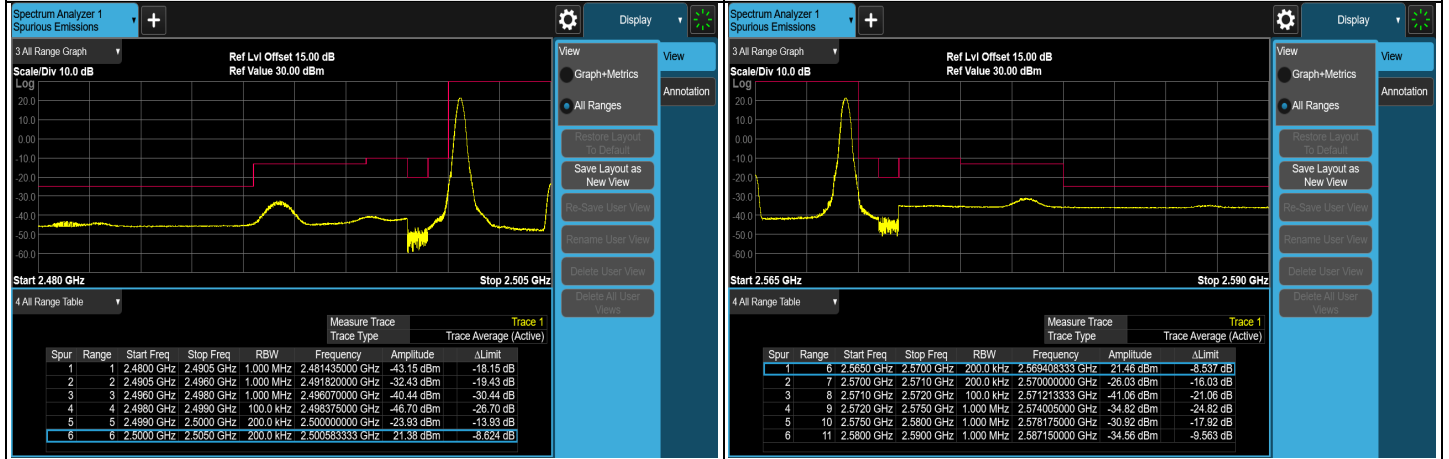

LTE Band 5, Channel Bandwidth: 3 MHz

CH 20635 (847.5 MHz)

Note: The signal at 9 kHz is IF signal from spectrum analyzer.

LTE Band 5, Channel Bandwidth: 5 MHz

CH 20425 (826.5 MHz)

CH 20525 (836.5 MHz)

CH 20625 (846.5 MHz)

Note: The signal at 9 kHz is IF signal from spectrum analyzer.

LTE Band 5, Channel Bandwidth: 10 MHz

Note: The signal at 9 kHz is IF signal from spectrum analyzer.

7.5.4 LTE Band 7

LTE Band 7, Channel Bandwidth: 5 MHz

LTE Band 7, Channel Bandwidth: 10 MHz

FULL CH 20800 (2505 MHz)

FULL CH 21400 (2565 MHz)

1RB CH 20800 (2505 MHz)

1RB CH 21400 (2565 MHz)

LTE Band 7, Channel Bandwidth: 15 MHz

FULL CH 20825 (2507.5 MHz)

FULL CH 21375 (2562.5 MHz)

1RB CH 20825 (2507.5 MHz)

1RB CH 21375 (2562.5 MHz)

LTE Band 7, Channel Bandwidth: 20 MHz

FULL CH 2085 (2510 MHz)

FULL CH 2135 (2560 MHz)

1RB CH 2085 (2510 MHz)

1RB CH 2135 (2560 MHz)

LTE Band 7, Channel Bandwidth: 5 MHz