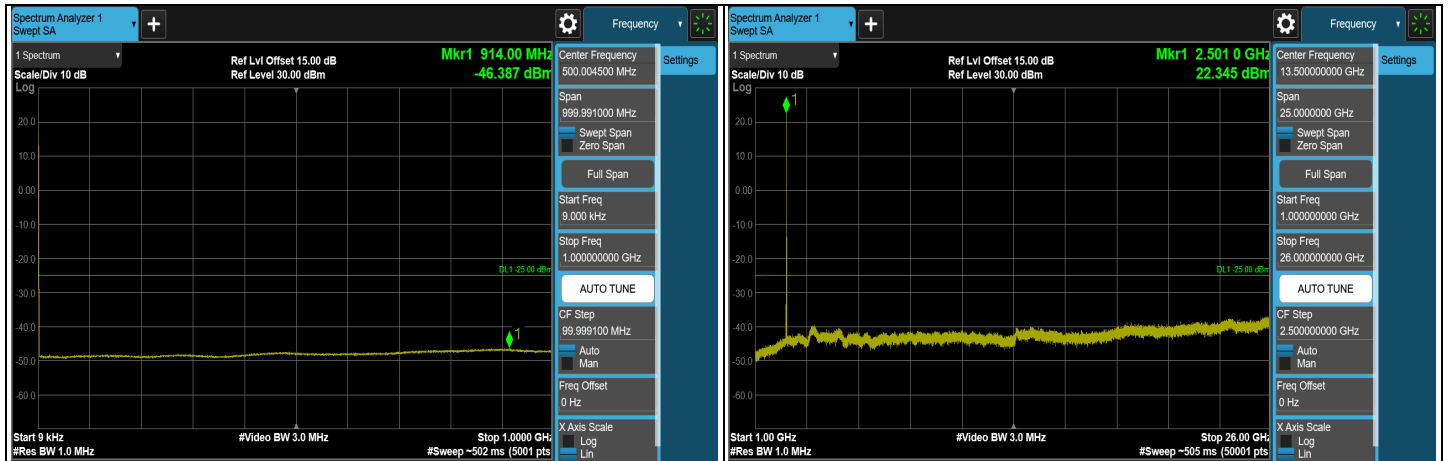

CH 20775 (2502.5 MHz)

CH 21100 (2535 MHz)

CH 21425 (2567.5 MHz)

Note: The signal at 9 kHz is IF signal from spectrum analyzer.

LTE Band 7, Channel Bandwidth: 10 MHz

CH 20800 (2505 MHz)

CH 21100 (2535 MHz)

CH 21400 (2565 MHz)

Note: The signal at 9 kHz is IF signal from spectrum analyzer.

LTE Band 7, Channel Bandwidth: 15 MHz

CH 20825 (2507.5 MHz)

CH 21100 (2535 MHz)

CH 21375 (2562.5 MHz)

Note: The signal at 9 kHz is IF signal from spectrum analyzer.

LTE Band 7, Channel Bandwidth: 20 MHz

CH 20850 (2510 MHz)

CH 21100 (2535 MHz)

CH 21350 (2560 MHz)

Note: The signal at 9 kHz is IF signal from spectrum analyzer.

7.5.5 LTE Band 12

LTE Band 12, Channel Bandwidth: 1.4 MHz

LTE Band 12, Channel Bandwidth: 3 MHz

LTE Band 12, Channel Bandwidth: 5 MHz