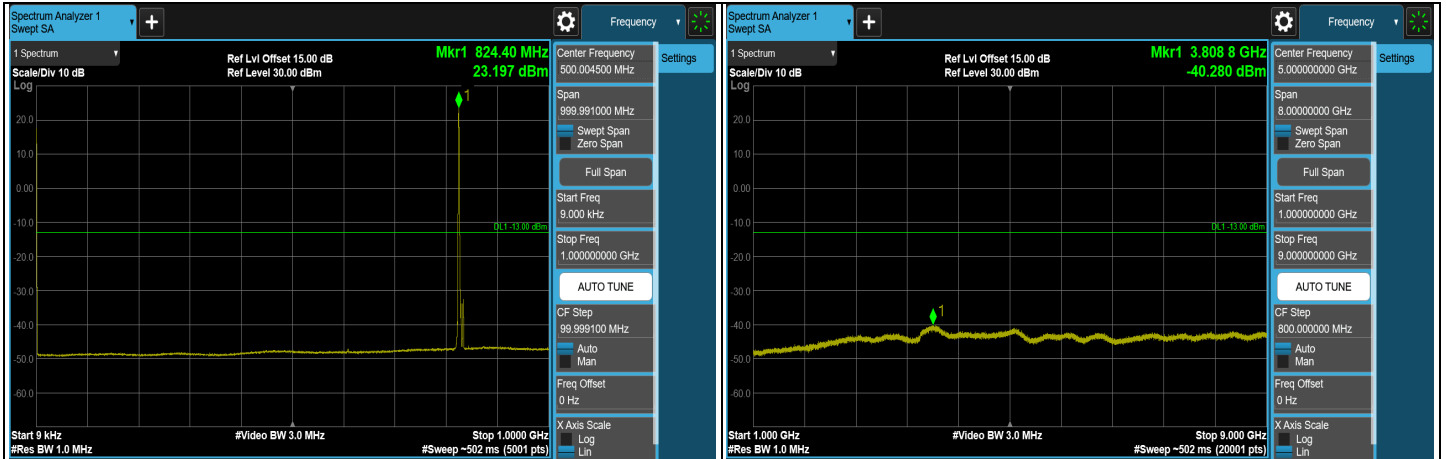

LTE Band 5, Channel Bandwidth: 3 MHz

LTE Band 5, Channel Bandwidth: 5 MHz

LTE Band 5, Channel Bandwidth: 10 MHz

LTE Band 5, Channel Bandwidth: 1.4 MHz

CH 20643 (848.3 MHz)

Note: The signal at 9 kHz is IF signal from spectrum analyzer.

LTE Band 5, Channel Bandwidth: 3 MHz

CH 20635 (847.5 MHz)

Note: The signal at 9 kHz is IF signal from spectrum analyzer.

LTE Band 5, Channel Bandwidth: 5 MHz

CH 20425 (826.5 MHz)

CH 20525 (836.5 MHz)

CH 20625 (846.5 MHz)

Note: The signal at 9 kHz is IF signal from spectrum analyzer.

LTE Band 5, Channel Bandwidth: 10 MHz

Note: The signal at 9 kHz is IF signal from spectrum analyzer.

7.5.4 LTE Band 7

LTE Band 7, Channel Bandwidth: 5 MHz

LTE Band 7, Channel Bandwidth: 10 MHz

FULL CH 20800 (2505 MHz)

FULL CH 21400 (2565 MHz)

1RB CH 20800 (2505 MHz)

1RB CH 21400 (2565 MHz)

LTE Band 7, Channel Bandwidth: 15 MHz

FULL CH 20825 (2507.5 MHz)

FULL CH 21375 (2562.5 MHz)