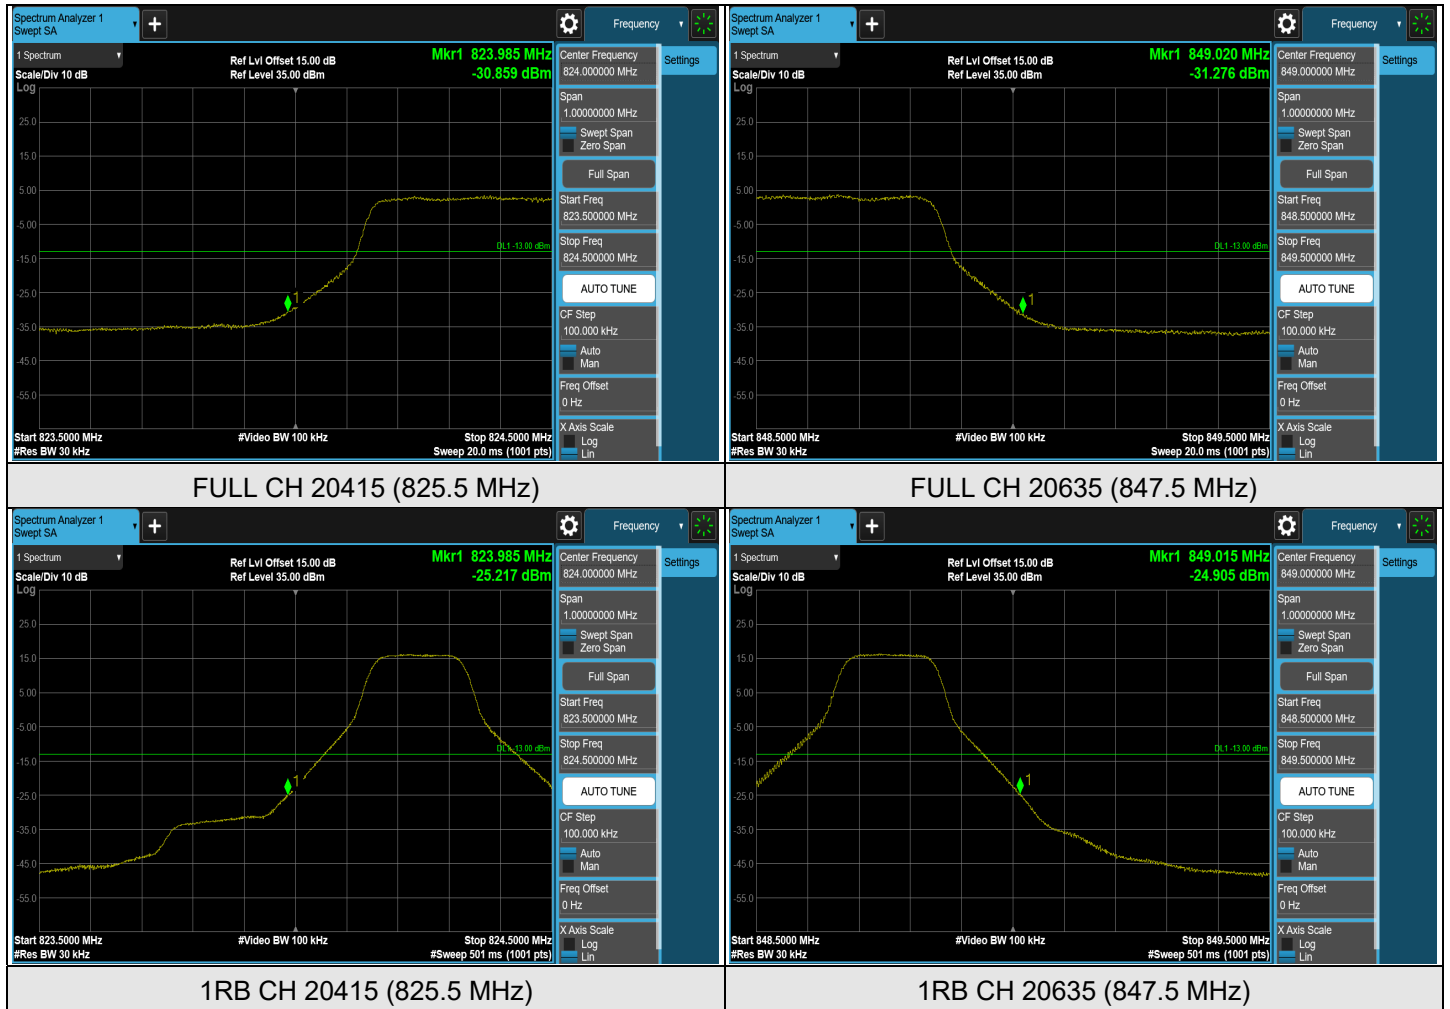

LTE Band 5, Channel Bandwidth: 3 MHz

LTE Band 5, Channel Bandwidth: 5 MHz

LTE Band 5, Channel Bandwidth: 10 MHz

LTE Band 5, Channel Bandwidth: 1.4 MHz

CH 20643 (848.3 MHz)

Note: The signal at 9 kHz is IF signal from spectrum analyzer.

LTE Band 5, Channel Bandwidth: 3 MHz

CH 20635 (847.5 MHz)

Note: The signal at 9 kHz is IF signal from spectrum analyzer.

LTE Band 5, Channel Bandwidth: 5 MHz

CH 20425 (826.5 MHz)

CH 20525 (836.5 MHz)

CH 20625 (846.5 MHz)

Note: The signal at 9 kHz is IF signal from spectrum analyzer.

LTE Band 5, Channel Bandwidth: 10 MHz

Note: The signal at 9 kHz is IF signal from spectrum analyzer.

7.5.4 LTE Band 7

LTE Band 7, Channel Bandwidth: 5 MHz

LTE Band 7, Channel Bandwidth: 10 MHz

FULL CH 20800 (2505 MHz)

FULL CH 21400 (2565 MHz)

1RB CH 20800 (2505 MHz)

1RB CH 21400 (2565 MHz)

LTE Band 7, Channel Bandwidth: 15 MHz

FULL CH 20825 (2507.5 MHz)

FULL CH 21375 (2562.5 MHz)