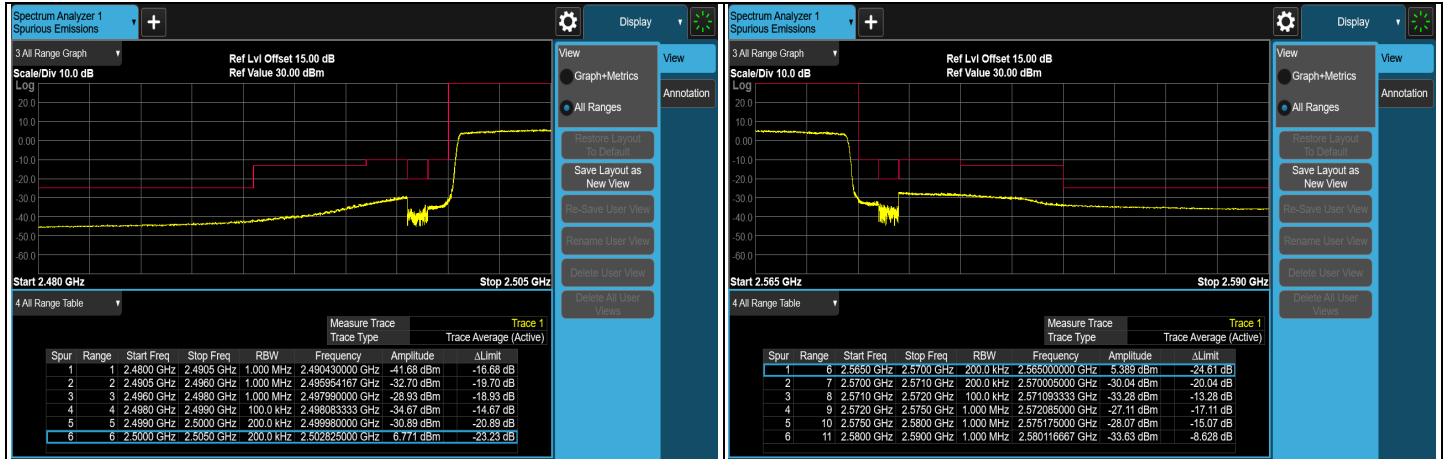

LTE Band 5, Channel Bandwidth: 3 MHz

CH 20635 (847.5 MHz)

Note: The signal at 9 kHz is IF signal from spectrum analyzer.

LTE Band 5, Channel Bandwidth: 5 MHz

CH 20425 (826.5 MHz)

CH 20525 (836.5 MHz)

CH 20625 (846.5 MHz)

Note: The signal at 9 kHz is IF signal from spectrum analyzer.

LTE Band 5, Channel Bandwidth: 10 MHz

Note: The signal at 9 kHz is IF signal from spectrum analyzer.

7.5.4 LTE Band 7

LTE Band 7, Channel Bandwidth: 5 MHz

LTE Band 7, Channel Bandwidth: 10 MHz

FULL CH 20800 (2505 MHz)

FULL CH 21400 (2565 MHz)

1RB CH 20800 (2505 MHz)

1RB CH 21400 (2565 MHz)

LTE Band 7, Channel Bandwidth: 15 MHz

FULL CH 20825 (2507.5 MHz)

FULL CH 21375 (2562.5 MHz)

1RB CH 20825 (2507.5 MHz)

1RB CH 21375 (2562.5 MHz)

LTE Band 7, Channel Bandwidth: 20 MHz

FULL CH 2085 (2510 MHz)

FULL CH 2135 (2560 MHz)

1RB CH 2085 (2510 MHz)

1RB CH 2135 (2560 MHz)

LTE Band 7, Channel Bandwidth: 5 MHz