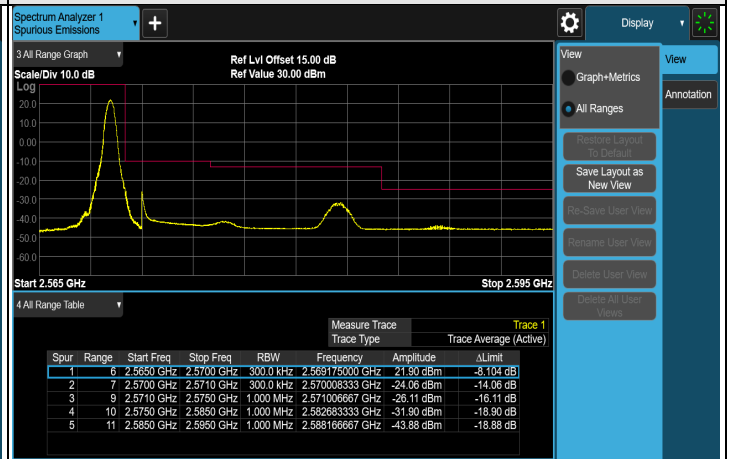

Note: The signal at 9 kHz is IF signal from spectrum analyzer.

LTE Band 5, Channel Bandwidth: 10 MHz

Note: The signal at 9 kHz is IF signal from spectrum analyzer.

7.5.4 LTE Band 7

LTE Band 7, Channel Bandwidth: 5 MHz

LTE Band 7, Channel Bandwidth: 10 MHz

FULL CH 20800 (2505 MHz)

FULL CH 21400 (2565 MHz)

1RB CH 20800 (2505 MHz)

1RB CH 21400 (2565 MHz)

LTE Band 7, Channel Bandwidth: 15 MHz

FULL CH 20825 (2507.5 MHz)

FULL CH 21375 (2562.5 MHz)

1RB CH 20825 (2507.5 MHz)

1RB CH 21375 (2562.5 MHz)

LTE Band 7, Channel Bandwidth: 20 MHz

FULL CH 2085 (2510 MHz)

FULL CH 2135 (2560 MHz)

1RB CH 2085 (2510 MHz)

1RB CH 2135 (2560 MHz)

LTE Band 7, Channel Bandwidth: 5 MHz

CH 20775 (2502.5 MHz)

CH 21100 (2535 MHz)

CH 21425 (2567.5 MHz)

Note: The signal at 9 kHz is IF signal from spectrum analyzer.

LTE Band 7, Channel Bandwidth: 10 MHz

CH 20800 (2505 MHz)

CH 21100 (2535 MHz)

CH 21400 (2565 MHz)