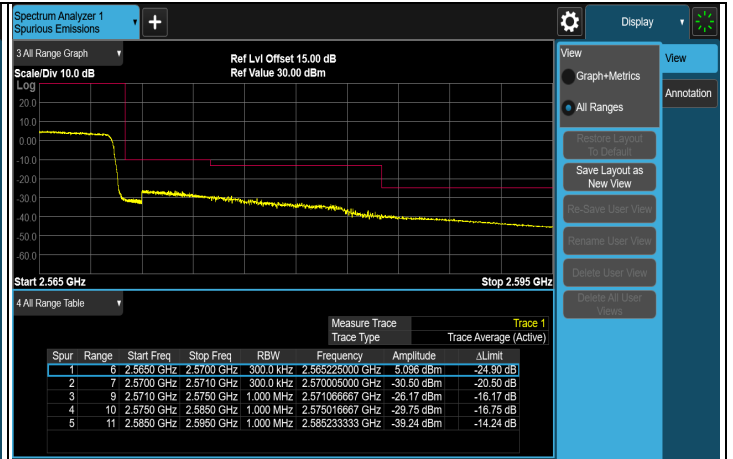

Note: The signal at 9 kHz is IF signal from spectrum analyzer.

LTE Band 5, Channel Bandwidth: 10 MHz

Note: The signal at 9 kHz is IF signal from spectrum analyzer.

7.5.4 LTE Band 7

LTE Band 7, Channel Bandwidth: 5 MHz

LTE Band 7, Channel Bandwidth: 10 MHz

FULL CH 20800 (2505 MHz)

FULL CH 21400 (2565 MHz)

1RB CH 20800 (2505 MHz)

1RB CH 21400 (2565 MHz)

LTE Band 7, Channel Bandwidth: 15 MHz

FULL CH 20825 (2507.5 MHz)

FULL CH 21375 (2562.5 MHz)

1RB CH 20825 (2507.5 MHz)

1RB CH 21375 (2562.5 MHz)

LTE Band 7, Channel Bandwidth: 20 MHz

FULL CH 2085 (2510 MHz)

FULL CH 2135 (2560 MHz)

1RB CH 2085 (2510 MHz)

1RB CH 2135 (2560 MHz)

LTE Band 7, Channel Bandwidth: 5 MHz

CH 20775 (2502.5 MHz)

CH 21100 (2535 MHz)

CH 21425 (2567.5 MHz)

Note: The signal at 9 kHz is IF signal from spectrum analyzer.

LTE Band 7, Channel Bandwidth: 10 MHz

CH 20800 (2505 MHz)

CH 21100 (2535 MHz)

CH 21400 (2565 MHz)