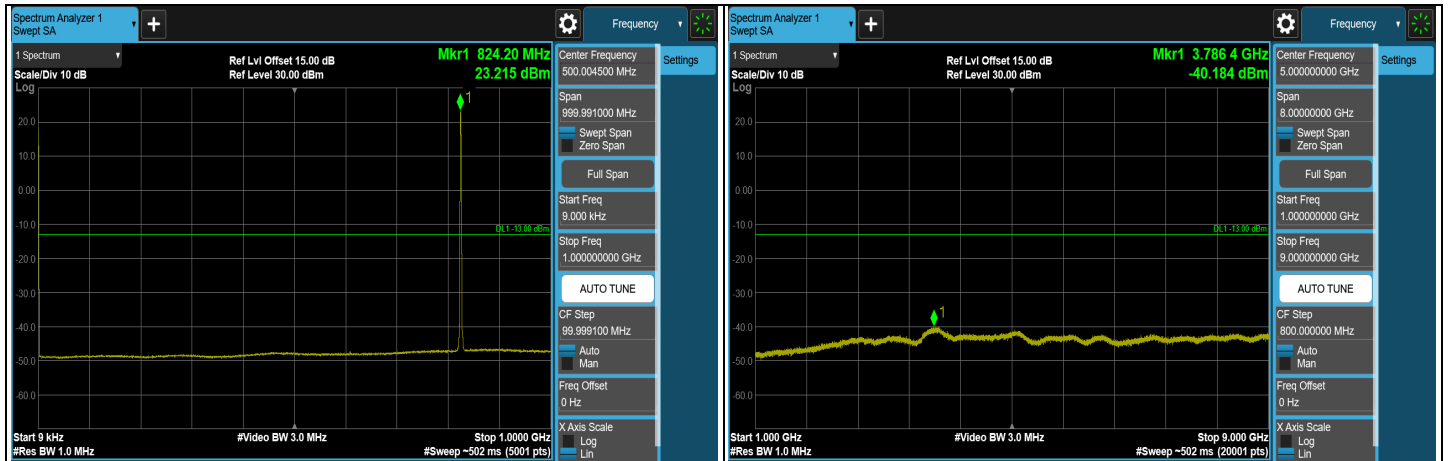

LTE Band 5, Channel Bandwidth: 3 MHz

LTE Band 5, Channel Bandwidth: 5 MHz

LTE Band 5, Channel Bandwidth: 10 MHz

LTE Band 5, Channel Bandwidth: 1.4 MHz

CH 20643 (848.3 MHz)

Note: The signal at 9 kHz is IF signal from spectrum analyzer.

LTE Band 5, Channel Bandwidth: 3 MHz

CH 20635 (847.5 MHz)

Note: The signal at 9 kHz is IF signal from spectrum analyzer.

LTE Band 5, Channel Bandwidth: 5 MHz

CH 20425 (826.5 MHz)

CH 20525 (836.5 MHz)

CH 20625 (846.5 MHz)

Note: The signal at 9 kHz is IF signal from spectrum analyzer.

LTE Band 5, Channel Bandwidth: 10 MHz

Note: The signal at 9 kHz is IF signal from spectrum analyzer.

7.5.4 LTE Band 7

LTE Band 7, Channel Bandwidth: 5 MHz

LTE Band 7, Channel Bandwidth: 10 MHz

FULL CH 20800 (2505 MHz)

FULL CH 21400 (2565 MHz)

1RB CH 20800 (2505 MHz)

1RB CH 21400 (2565 MHz)

LTE Band 7, Channel Bandwidth: 15 MHz

FULL CH 20825 (2507.5 MHz)

FULL CH 21375 (2562.5 MHz)