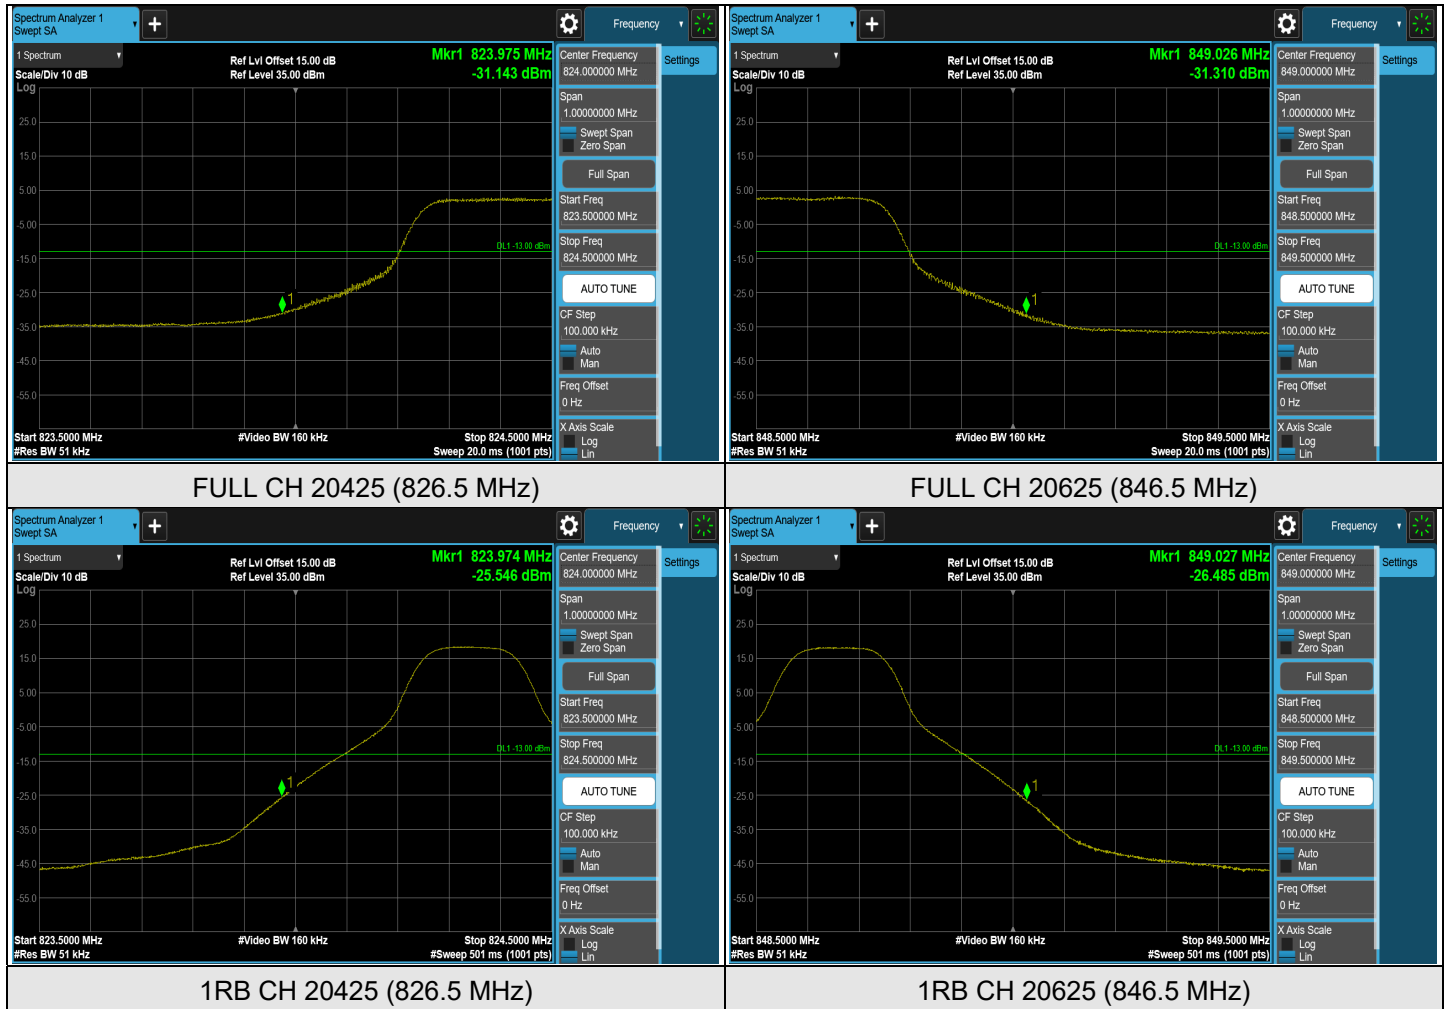

LTE Band 5, Channel Bandwidth: 3 MHz

LTE Band 5, Channel Bandwidth: 5 MHz

LTE Band 5, Channel Bandwidth: 10 MHz

LTE Band 5, Channel Bandwidth: 1.4 MHz

CH 20643 (848.3 MHz)

Note: The signal at 9 kHz is IF signal from spectrum analyzer.

LTE Band 5, Channel Bandwidth: 3 MHz

CH 20635 (847.5 MHz)

Note: The signal at 9 kHz is IF signal from spectrum analyzer.

LTE Band 5, Channel Bandwidth: 5 MHz

CH 20425 (826.5 MHz)

CH 20525 (836.5 MHz)

CH 20625 (846.5 MHz)

Note: The signal at 9 kHz is IF signal from spectrum analyzer.

LTE Band 5, Channel Bandwidth: 10 MHz

Note: The signal at 9 kHz is IF signal from spectrum analyzer.

7.5.4 LTE Band 7

LTE Band 7, Channel Bandwidth: 5 MHz

LTE Band 7, Channel Bandwidth: 10 MHz

FULL CH 20800 (2505 MHz)

FULL CH 21400 (2565 MHz)

1RB CH 20800 (2505 MHz)

1RB CH 21400 (2565 MHz)

LTE Band 7, Channel Bandwidth: 15 MHz

FULL CH 20825 (2507.5 MHz)

FULL CH 21375 (2562.5 MHz)