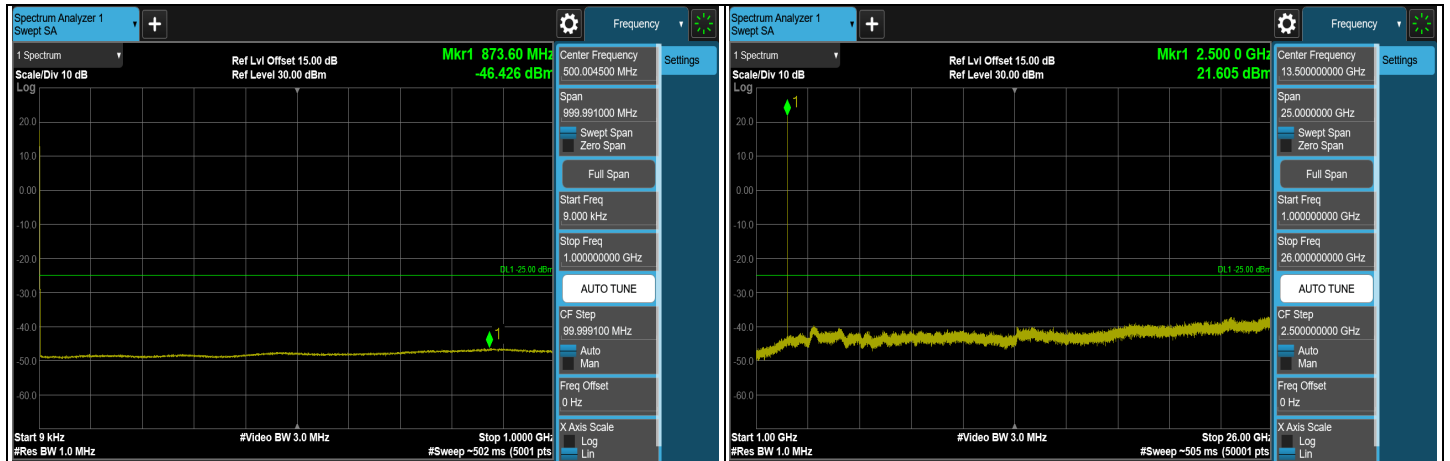

LTE Band 7, Channel Bandwidth: 10 MHz

FULL CH 20800 (2505 MHz)

FULL CH 21400 (2565 MHz)

1RB CH 20800 (2505 MHz)

1RB CH 21400 (2565 MHz)

LTE Band 7, Channel Bandwidth: 15 MHz

FULL CH 20825 (2507.5 MHz)

FULL CH 21375 (2562.5 MHz)

1RB CH 20825 (2507.5 MHz)

1RB CH 21375 (2562.5 MHz)

LTE Band 7, Channel Bandwidth: 20 MHz

FULL CH 2085 (2510 MHz)

FULL CH 2135 (2560 MHz)

1RB CH 2085 (2510 MHz)

1RB CH 2135 (2560 MHz)

LTE Band 7, Channel Bandwidth: 5 MHz

CH 20775 (2502.5 MHz)

CH 21100 (2535 MHz)

CH 21425 (2567.5 MHz)

Note: The signal at 9 kHz is IF signal from spectrum analyzer.

LTE Band 7, Channel Bandwidth: 10 MHz

CH 20800 (2505 MHz)

CH 21100 (2535 MHz)

CH 21400 (2565 MHz)

Note: The signal at 9 kHz is IF signal from spectrum analyzer.

LTE Band 7, Channel Bandwidth: 15 MHz

CH 20825 (2507.5 MHz)

CH 21100 (2535 MHz)

CH 21375 (2562.5 MHz)

Note: The signal at 9 kHz is IF signal from spectrum analyzer.