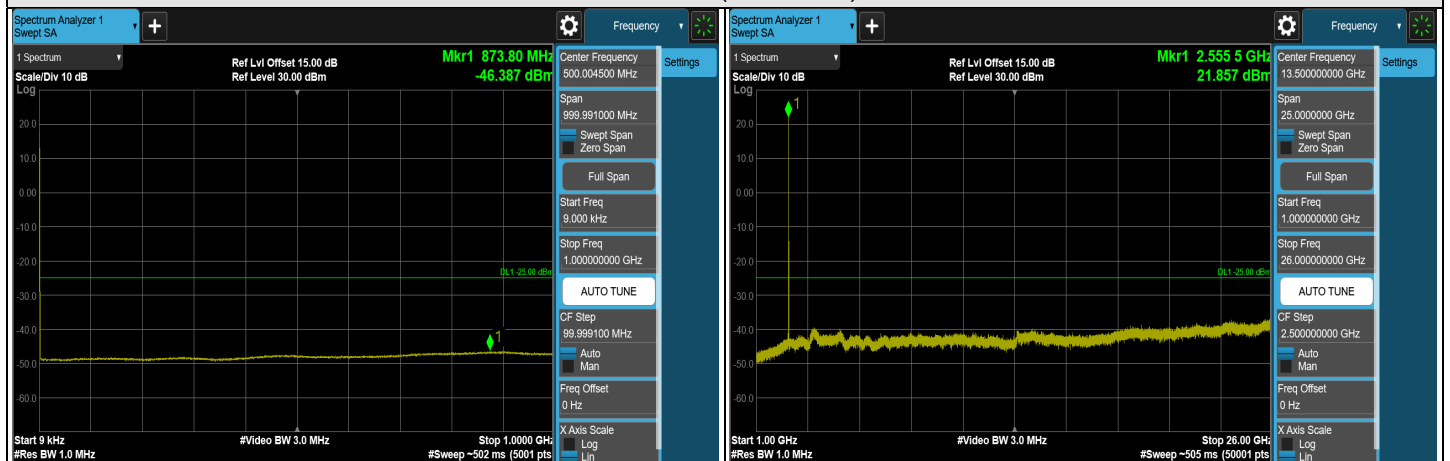

CH 20775 (2502.5 MHz)

CH 21100 (2535 MHz)

CH 21425 (2567.5 MHz)

Note: The signal at 9 kHz is IF signal from spectrum analyzer.

LTE Band 7, Channel Bandwidth: 10 MHz

CH 20800 (2505 MHz)

CH 21100 (2535 MHz)

CH 21400 (2565 MHz)

Note: The signal at 9 kHz is IF signal from spectrum analyzer.

LTE Band 7, Channel Bandwidth: 15 MHz

CH 20825 (2507.5 MHz)

CH 21100 (2535 MHz)

CH 21375 (2562.5 MHz)

Note: The signal at 9 kHz is IF signal from spectrum analyzer.

LTE Band 7, Channel Bandwidth: 20 MHz

CH 20850 (2510 MHz)

CH 21100 (2535 MHz)

CH 21350 (2560 MHz)

Note: The signal at 9 kHz is IF signal from spectrum analyzer.

7.5.5 LTE Band 12

LTE Band 12, Channel Bandwidth: 1.4 MHz

LTE Band 12, Channel Bandwidth: 3 MHz

LTE Band 12, Channel Bandwidth: 5 MHz