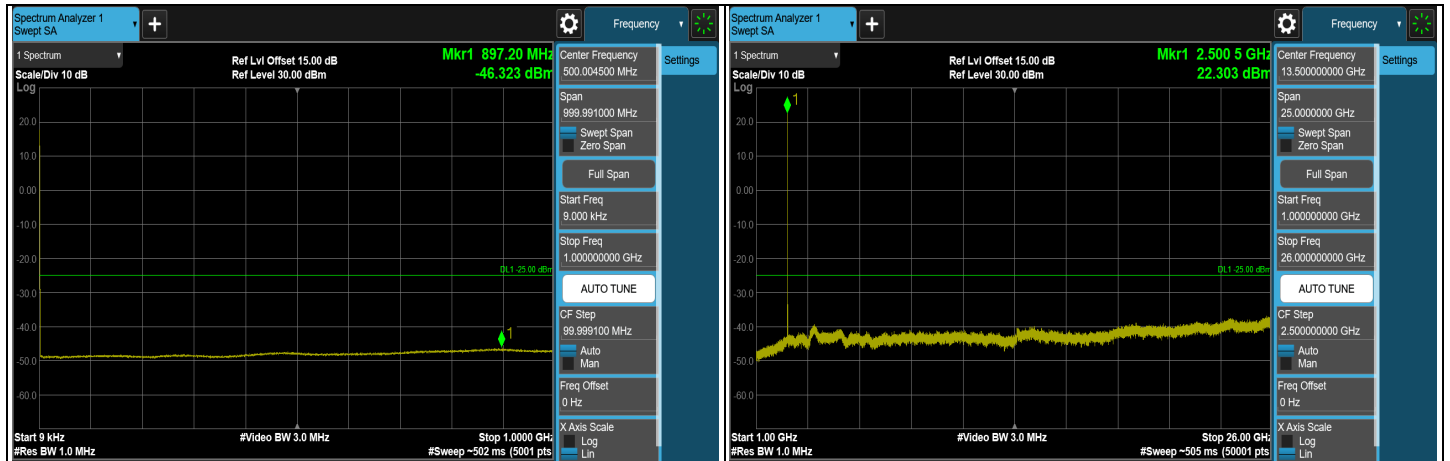

LTE Band 7, Channel Bandwidth: 10 MHz

FULL CH 20800 (2505 MHz)

FULL CH 21400 (2565 MHz)

1RB CH 20800 (2505 MHz)

1RB CH 21400 (2565 MHz)

LTE Band 7, Channel Bandwidth: 15 MHz

FULL CH 20825 (2507.5 MHz)

FULL CH 21375 (2562.5 MHz)

1RB CH 20825 (2507.5 MHz)

1RB CH 21375 (2562.5 MHz)

LTE Band 7, Channel Bandwidth: 20 MHz

FULL CH 2085 (2510 MHz)

FULL CH 2135 (2560 MHz)

1RB CH 2085 (2510 MHz)

1RB CH 2135 (2560 MHz)

LTE Band 7, Channel Bandwidth: 5 MHz

CH 20775 (2502.5 MHz)

CH 21100 (2535 MHz)

CH 21425 (2567.5 MHz)

Note: The signal at 9 kHz is IF signal from spectrum analyzer.

LTE Band 7, Channel Bandwidth: 10 MHz

CH 20800 (2505 MHz)

CH 21100 (2535 MHz)

CH 21400 (2565 MHz)

Note: The signal at 9 kHz is IF signal from spectrum analyzer.

LTE Band 7, Channel Bandwidth: 15 MHz

CH 20825 (2507.5 MHz)

CH 21100 (2535 MHz)

CH 21375 (2562.5 MHz)

Note: The signal at 9 kHz is IF signal from spectrum analyzer.