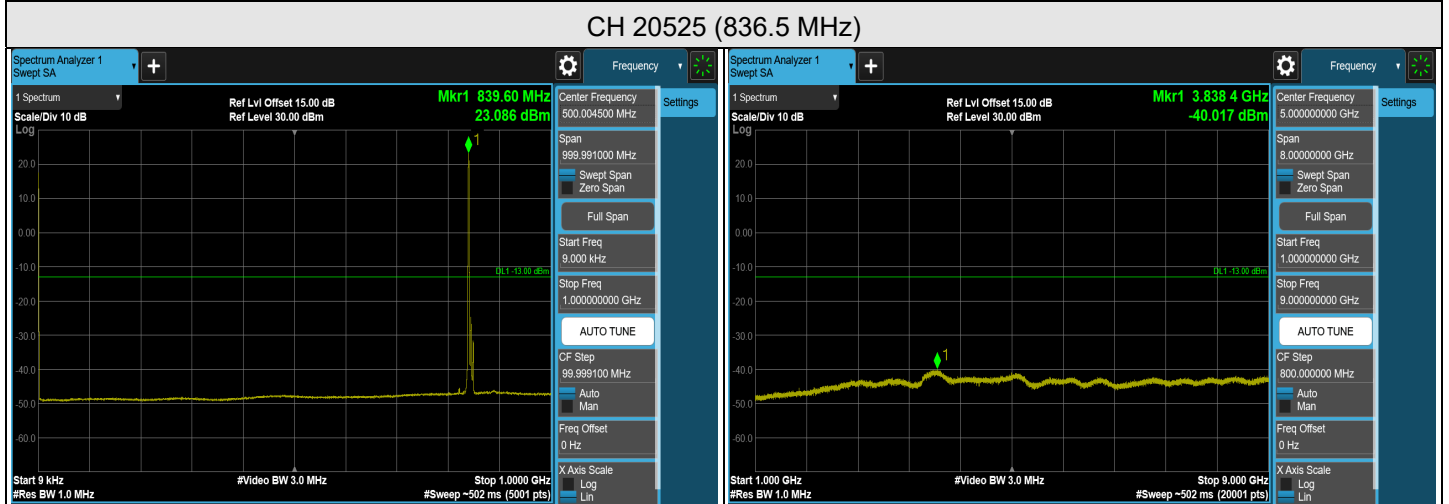

LTE Band 5, Channel Bandwidth: 3 MHz

LTE Band 5, Channel Bandwidth: 5 MHz

LTE Band 5, Channel Bandwidth: 10 MHz

LTE Band 5, Channel Bandwidth: 1.4 MHz

CH 20643 (848.3 MHz)

Note: The signal at 9 kHz is IF signal from spectrum analyzer.

LTE Band 5, Channel Bandwidth: 3 MHz

CH 20635 (847.5 MHz)

Note: The signal at 9 kHz is IF signal from spectrum analyzer.

LTE Band 5, Channel Bandwidth: 5 MHz

CH 20425 (826.5 MHz)

CH 20525 (836.5 MHz)

CH 20625 (846.5 MHz)

Note: The signal at 9 kHz is IF signal from spectrum analyzer.

LTE Band 5, Channel Bandwidth: 10 MHz

Note: The signal at 9 kHz is IF signal from spectrum analyzer.

7.5.4 LTE Band 7

LTE Band 7, Channel Bandwidth: 5 MHz

LTE Band 7, Channel Bandwidth: 10 MHz

FULL CH 20800 (2505 MHz)

FULL CH 21400 (2565 MHz)

1RB CH 20800 (2505 MHz)

1RB CH 21400 (2565 MHz)

LTE Band 7, Channel Bandwidth: 15 MHz

FULL CH 20825 (2507.5 MHz)

FULL CH 21375 (2562.5 MHz)