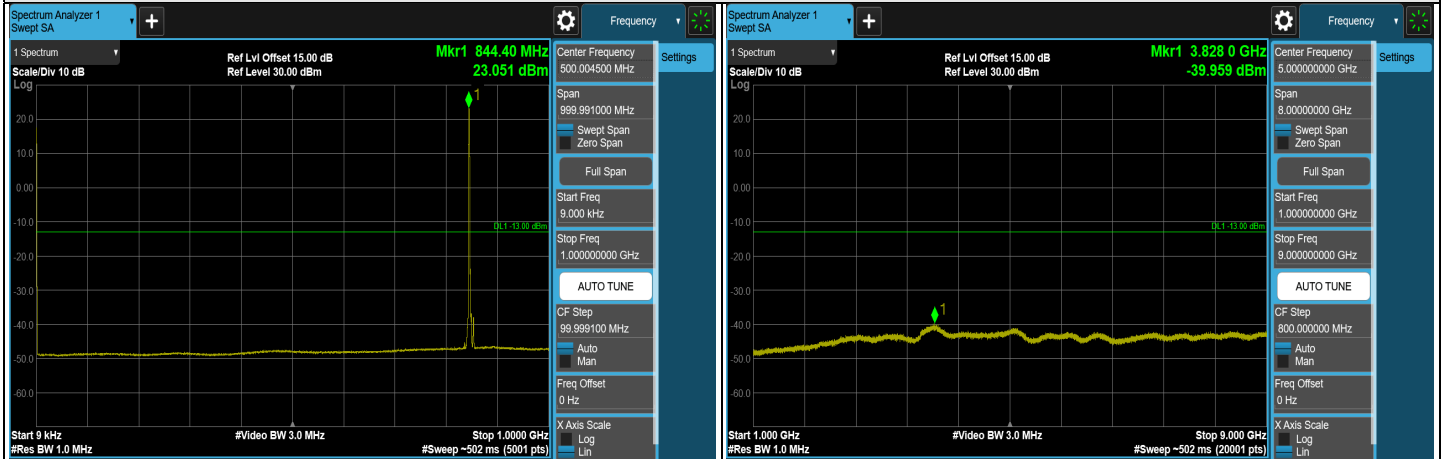

LTE Band 5, Channel Bandwidth: 3 MHz

LTE Band 5, Channel Bandwidth: 5 MHz

LTE Band 5, Channel Bandwidth: 10 MHz

LTE Band 5, Channel Bandwidth: 1.4 MHz

CH 20643 (848.3 MHz)

Note: The signal at 9 kHz is IF signal from spectrum analyzer.

LTE Band 5, Channel Bandwidth: 3 MHz

CH 20635 (847.5 MHz)

Note: The signal at 9 kHz is IF signal from spectrum analyzer.

LTE Band 5, Channel Bandwidth: 5 MHz

CH 20425 (826.5 MHz)

CH 20525 (836.5 MHz)

CH 20625 (846.5 MHz)

Note: The signal at 9 kHz is IF signal from spectrum analyzer.

LTE Band 5, Channel Bandwidth: 10 MHz

Note: The signal at 9 kHz is IF signal from spectrum analyzer.

7.5.4 LTE Band 7

LTE Band 7, Channel Bandwidth: 5 MHz

LTE Band 7, Channel Bandwidth: 10 MHz

FULL CH 20800 (2505 MHz)

FULL CH 21400 (2565 MHz)

1RB CH 20800 (2505 MHz)

1RB CH 21400 (2565 MHz)

LTE Band 7, Channel Bandwidth: 15 MHz

FULL CH 20825 (2507.5 MHz)

FULL CH 21375 (2562.5 MHz)