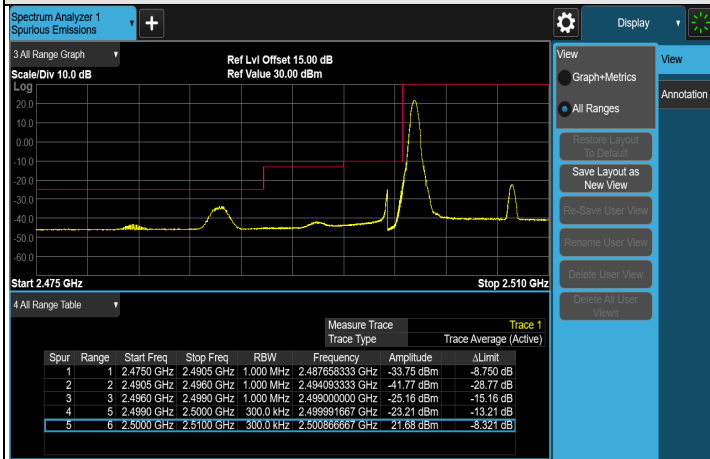

Note: The signal at 9 kHz is IF signal from spectrum analyzer.

LTE Band 5, Channel Bandwidth: 10 MHz

Note: The signal at 9 kHz is IF signal from spectrum analyzer.

7.5.4 LTE Band 7

LTE Band 7, Channel Bandwidth: 5 MHz

LTE Band 7, Channel Bandwidth: 10 MHz

FULL CH 20800 (2505 MHz)

FULL CH 21400 (2565 MHz)

1RB CH 20800 (2505 MHz)

1RB CH 21400 (2565 MHz)

LTE Band 7, Channel Bandwidth: 15 MHz

FULL CH 20825 (2507.5 MHz)

FULL CH 21375 (2562.5 MHz)

1RB CH 20825 (2507.5 MHz)

1RB CH 21375 (2562.5 MHz)

LTE Band 7, Channel Bandwidth: 20 MHz

FULL CH 2085 (2510 MHz)

FULL CH 2135 (2560 MHz)

1RB CH 2085 (2510 MHz)

1RB CH 2135 (2560 MHz)

LTE Band 7, Channel Bandwidth: 5 MHz

CH 20775 (2502.5 MHz)

CH 21100 (2535 MHz)

CH 21425 (2567.5 MHz)

Note: The signal at 9 kHz is IF signal from spectrum analyzer.

LTE Band 7, Channel Bandwidth: 10 MHz

CH 20800 (2505 MHz)

CH 21100 (2535 MHz)

CH 21400 (2565 MHz)