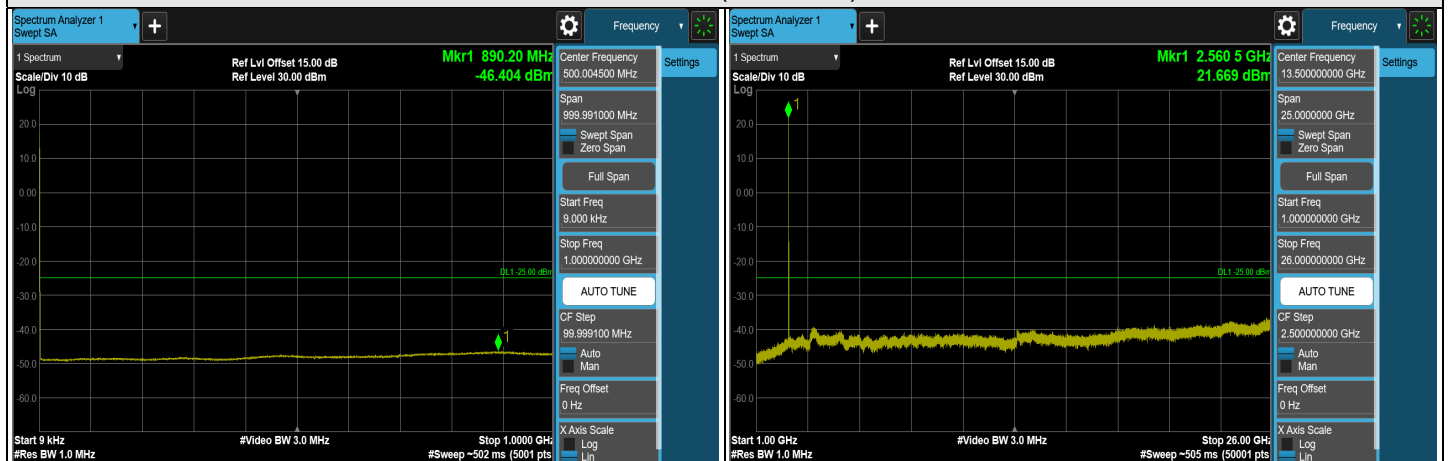

1RB CH 20825 (2507.5 MHz)

1RB CH 21375 (2562.5 MHz)

LTE Band 7, Channel Bandwidth: 20 MHz

FULL CH 2085 (2510 MHz)

FULL CH 2135 (2560 MHz)

1RB CH 2085 (2510 MHz)

1RB CH 2135 (2560 MHz)

LTE Band 7, Channel Bandwidth: 5 MHz

CH 20775 (2502.5 MHz)

CH 21100 (2535 MHz)

CH 21425 (2567.5 MHz)

Note: The signal at 9 kHz is IF signal from spectrum analyzer.

LTE Band 7, Channel Bandwidth: 10 MHz

CH 20800 (2505 MHz)

CH 21100 (2535 MHz)

CH 21400 (2565 MHz)

Note: The signal at 9 kHz is IF signal from spectrum analyzer.

LTE Band 7, Channel Bandwidth: 15 MHz

CH 20825 (2507.5 MHz)

CH 21100 (2535 MHz)

CH 21375 (2562.5 MHz)

Note: The signal at 9 kHz is IF signal from spectrum analyzer.

LTE Band 7, Channel Bandwidth: 20 MHz

CH 20850 (2510 MHz)

CH 21100 (2535 MHz)

CH 21350 (2560 MHz)

Note: The signal at 9 kHz is IF signal from spectrum analyzer.

7.5.5 LTE Band 12

LTE Band 12, Channel Bandwidth: 1.4 MHz