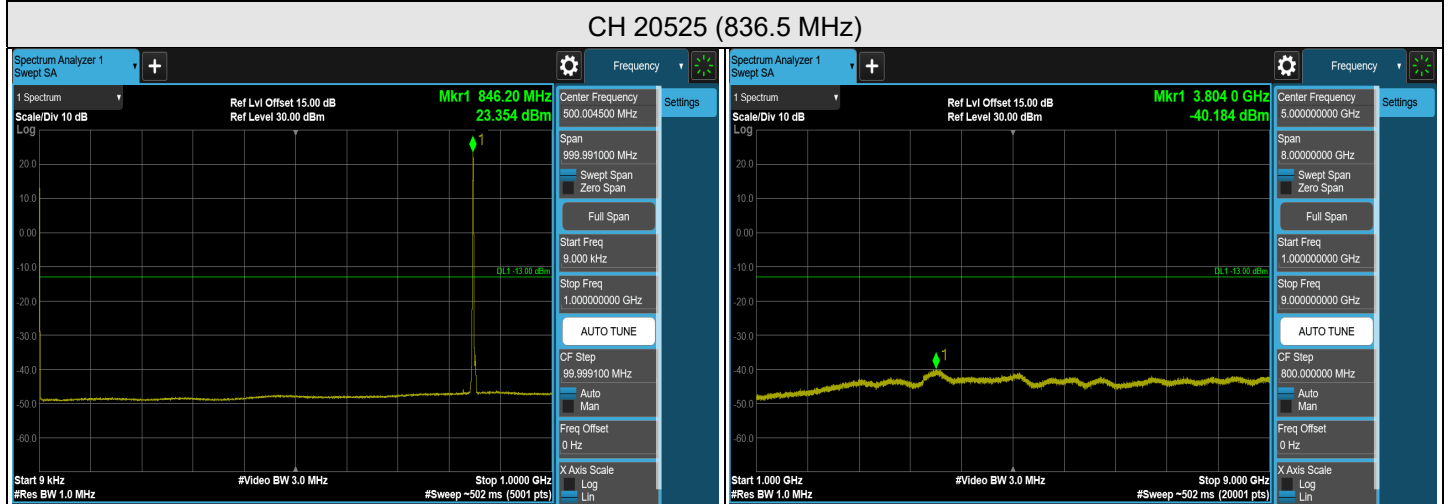

LTE Band 5, Channel Bandwidth: 3 MHz

LTE Band 5, Channel Bandwidth: 5 MHz

LTE Band 5, Channel Bandwidth: 10 MHz

LTE Band 5, Channel Bandwidth: 1.4 MHz

CH 20643 (848.3 MHz)

Note: The signal at 9 kHz is IF signal from spectrum analyzer.

LTE Band 5, Channel Bandwidth: 3 MHz

CH 20635 (847.5 MHz)

Note: The signal at 9 kHz is IF signal from spectrum analyzer.

LTE Band 5, Channel Bandwidth: 5 MHz

CH 20425 (826.5 MHz)

CH 20525 (836.5 MHz)

CH 20625 (846.5 MHz)

Note: The signal at 9 kHz is IF signal from spectrum analyzer.

LTE Band 5, Channel Bandwidth: 10 MHz

Note: The signal at 9 kHz is IF signal from spectrum analyzer.

7.5.4 LTE Band 7

LTE Band 7, Channel Bandwidth: 5 MHz

LTE Band 7, Channel Bandwidth: 10 MHz

FULL CH 20800 (2505 MHz)

FULL CH 21400 (2565 MHz)

1RB CH 20800 (2505 MHz)

1RB CH 21400 (2565 MHz)

LTE Band 7, Channel Bandwidth: 15 MHz

FULL CH 20825 (2507.5 MHz)

FULL CH 21375 (2562.5 MHz)