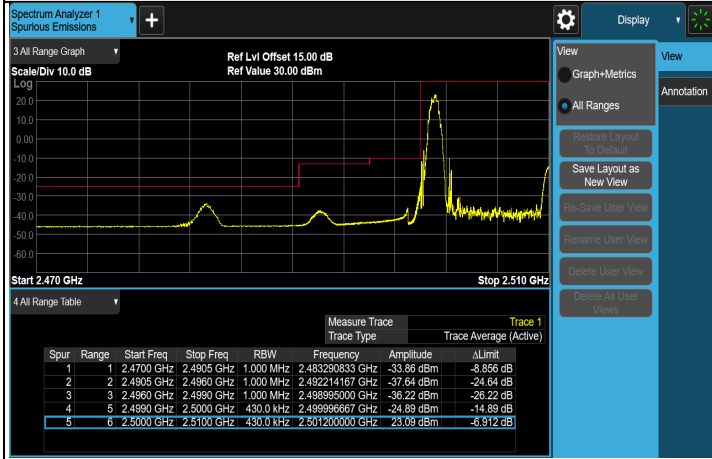

LTE Band 7, Channel Bandwidth: 10 MHz

FULL CH 20800 (2505 MHz)

FULL CH 21400 (2565 MHz)

1RB CH 20800 (2505 MHz)

1RB CH 21400 (2565 MHz)

LTE Band 7, Channel Bandwidth: 15 MHz

FULL CH 20825 (2507.5 MHz)

FULL CH 21375 (2562.5 MHz)

1RB CH 20825 (2507.5 MHz)

1RB CH 21375 (2562.5 MHz)

LTE Band 7, Channel Bandwidth: 20 MHz

FULL CH 2085 (2510 MHz)

FULL CH 2135 (2560 MHz)

1RB CH 2085 (2510 MHz)

1RB CH 2135 (2560 MHz)

LTE Band 7, Channel Bandwidth: 5 MHz

CH 20775 (2502.5 MHz)

CH 21100 (2535 MHz)

CH 21425 (2567.5 MHz)

Note: The signal at 9 kHz is IF signal from spectrum analyzer.

LTE Band 7, Channel Bandwidth: 10 MHz

CH 20800 (2505 MHz)

CH 21100 (2535 MHz)

CH 21400 (2565 MHz)

Note: The signal at 9 kHz is IF signal from spectrum analyzer.

LTE Band 7, Channel Bandwidth: 15 MHz

CH 20825 (2507.5 MHz)

CH 21100 (2535 MHz)

CH 21375 (2562.5 MHz)

Note: The signal at 9 kHz is IF signal from spectrum analyzer.