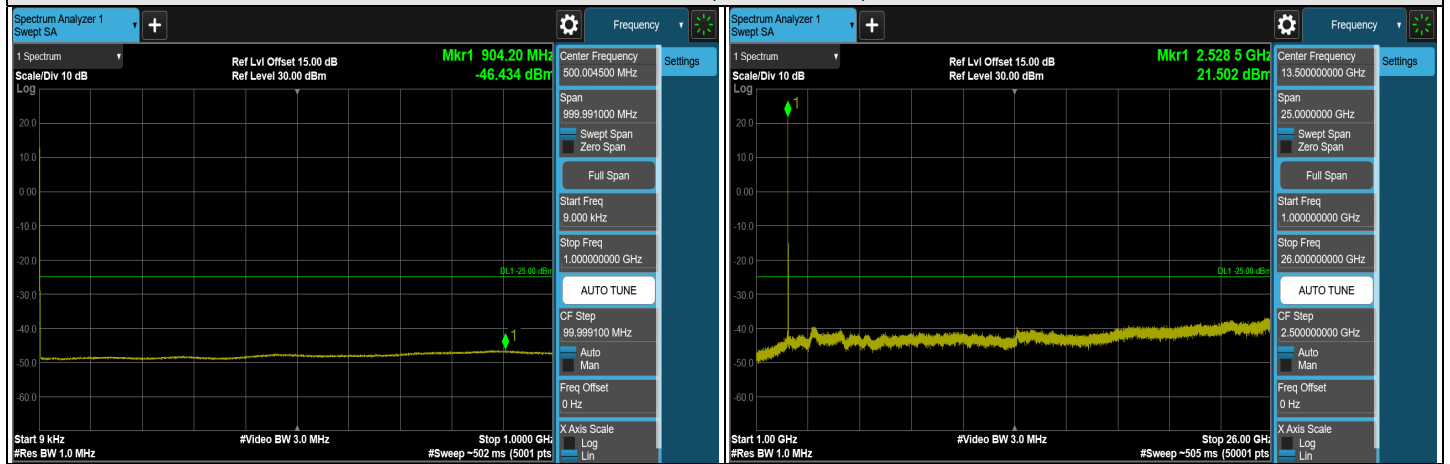

LTE Band 7, Channel Bandwidth: 10 MHz

FULL CH 20800 (2505 MHz)

FULL CH 21400 (2565 MHz)

1RB CH 20800 (2505 MHz)

1RB CH 21400 (2565 MHz)

LTE Band 7, Channel Bandwidth: 15 MHz

FULL CH 20825 (2507.5 MHz)

FULL CH 21375 (2562.5 MHz)

1RB CH 20825 (2507.5 MHz)

1RB CH 21375 (2562.5 MHz)

LTE Band 7, Channel Bandwidth: 20 MHz

FULL CH 2085 (2510 MHz)

FULL CH 2135 (2560 MHz)

1RB CH 2085 (2510 MHz)

1RB CH 2135 (2560 MHz)

LTE Band 7, Channel Bandwidth: 5 MHz

CH 20775 (2502.5 MHz)

CH 21100 (2535 MHz)

CH 21425 (2567.5 MHz)

Note: The signal at 9 kHz is IF signal from spectrum analyzer.

LTE Band 7, Channel Bandwidth: 10 MHz

CH 20800 (2505 MHz)

CH 21100 (2535 MHz)

CH 21400 (2565 MHz)

Note: The signal at 9 kHz is IF signal from spectrum analyzer.

LTE Band 7, Channel Bandwidth: 15 MHz

CH 20825 (2507.5 MHz)

CH 21100 (2535 MHz)

CH 21375 (2562.5 MHz)

Note: The signal at 9 kHz is IF signal from spectrum analyzer.