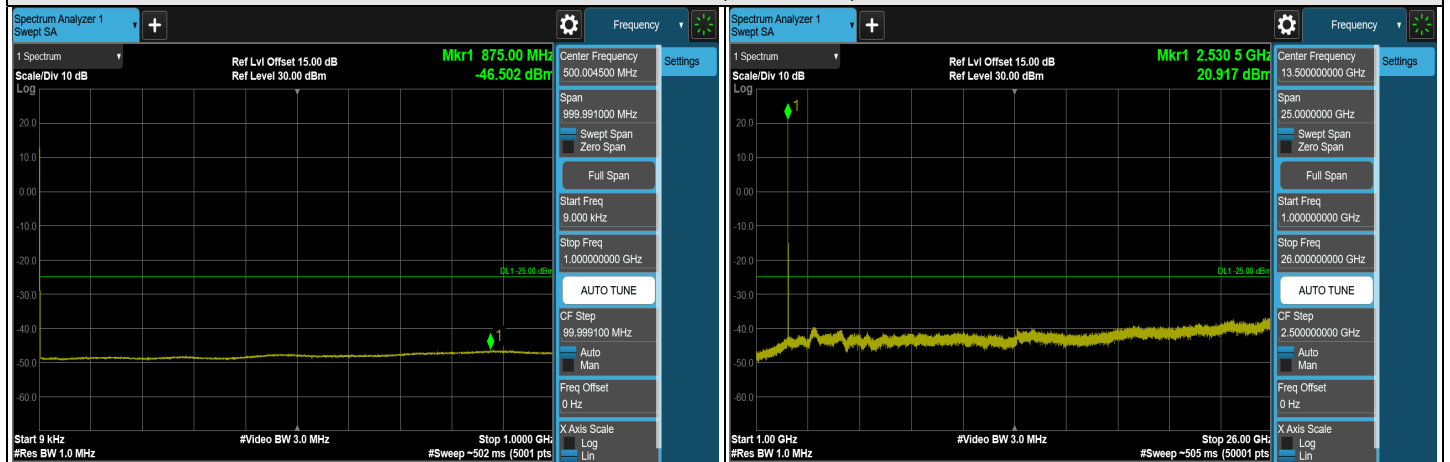

1RB CH 20825 (2507.5 MHz)

1RB CH 21375 (2562.5 MHz)

LTE Band 7, Channel Bandwidth: 20 MHz

FULL CH 2085 (2510 MHz)

FULL CH 2135 (2560 MHz)

1RB CH 2085 (2510 MHz)

1RB CH 2135 (2560 MHz)

LTE Band 7, Channel Bandwidth: 5 MHz

CH 20775 (2502.5 MHz)

CH 21100 (2535 MHz)

CH 21425 (2567.5 MHz)

Note: The signal at 9 kHz is IF signal from spectrum analyzer.

LTE Band 7, Channel Bandwidth: 10 MHz

CH 20800 (2505 MHz)

CH 21100 (2535 MHz)

CH 21400 (2565 MHz)

Note: The signal at 9 kHz is IF signal from spectrum analyzer.

LTE Band 7, Channel Bandwidth: 15 MHz

CH 20825 (2507.5 MHz)

CH 21100 (2535 MHz)

CH 21375 (2562.5 MHz)

Note: The signal at 9 kHz is IF signal from spectrum analyzer.

LTE Band 7, Channel Bandwidth: 20 MHz

CH 20850 (2510 MHz)

CH 21100 (2535 MHz)

CH 21350 (2560 MHz)

Note: The signal at 9 kHz is IF signal from spectrum analyzer.

7.5.5 LTE Band 12

LTE Band 12, Channel Bandwidth: 1.4 MHz