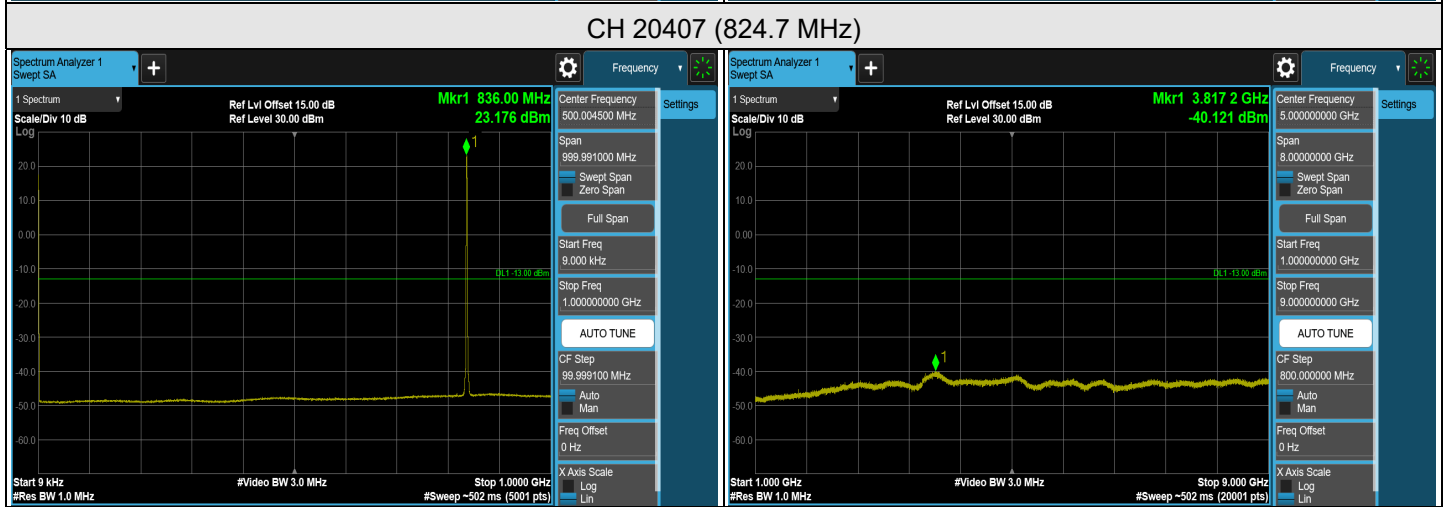

LTE Band 5, Channel Bandwidth: 3 MHz

LTE Band 5, Channel Bandwidth: 5 MHz

LTE Band 5, Channel Bandwidth: 10 MHz

LTE Band 5, Channel Bandwidth: 1.4 MHz

CH 20643 (848.3 MHz)

Note: The signal at 9 kHz is IF signal from spectrum analyzer.

LTE Band 5, Channel Bandwidth: 3 MHz

CH 20635 (847.5 MHz)

Note: The signal at 9 kHz is IF signal from spectrum analyzer.

LTE Band 5, Channel Bandwidth: 5 MHz

CH 20425 (826.5 MHz)

CH 20525 (836.5 MHz)

CH 20625 (846.5 MHz)

Note: The signal at 9 kHz is IF signal from spectrum analyzer.

LTE Band 5, Channel Bandwidth: 10 MHz

Note: The signal at 9 kHz is IF signal from spectrum analyzer.

7.5.4 LTE Band 7

LTE Band 7, Channel Bandwidth: 5 MHz

LTE Band 7, Channel Bandwidth: 10 MHz

FULL CH 20800 (2505 MHz)

FULL CH 21400 (2565 MHz)

1RB CH 20800 (2505 MHz)

1RB CH 21400 (2565 MHz)

LTE Band 7, Channel Bandwidth: 15 MHz

FULL CH 20825 (2507.5 MHz)

FULL CH 21375 (2562.5 MHz)