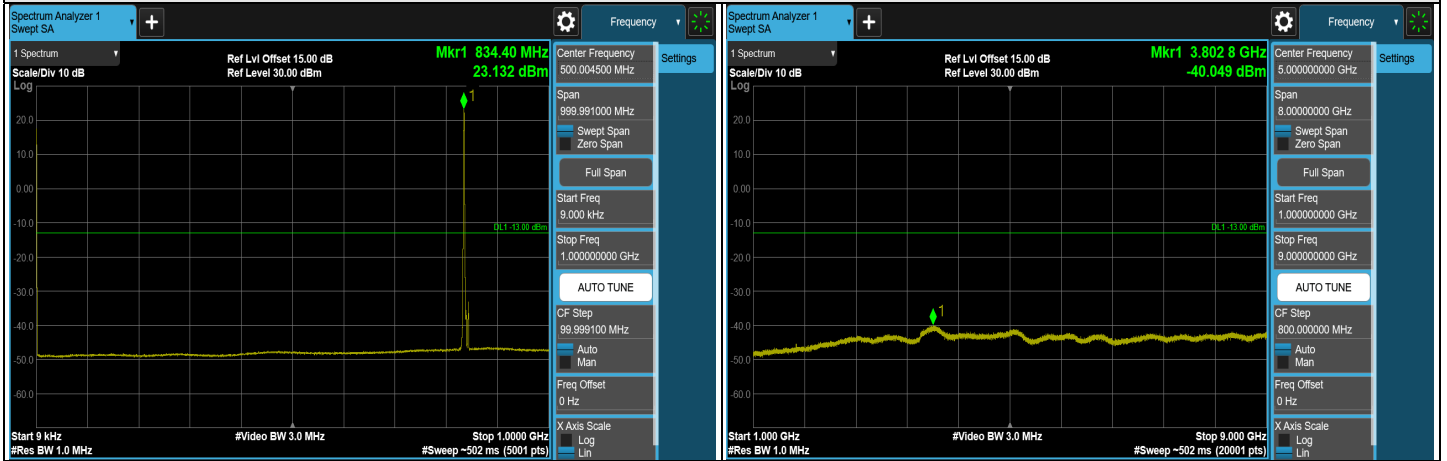

LTE Band 5, Channel Bandwidth: 3 MHz

LTE Band 5, Channel Bandwidth: 5 MHz

LTE Band 5, Channel Bandwidth: 10 MHz

LTE Band 5, Channel Bandwidth: 1.4 MHz

CH 20643 (848.3 MHz)

Note: The signal at 9 kHz is IF signal from spectrum analyzer.

LTE Band 5, Channel Bandwidth: 3 MHz

CH 20635 (847.5 MHz)

Note: The signal at 9 kHz is IF signal from spectrum analyzer.

LTE Band 5, Channel Bandwidth: 5 MHz

CH 20425 (826.5 MHz)

CH 20525 (836.5 MHz)

CH 20625 (846.5 MHz)

Note: The signal at 9 kHz is IF signal from spectrum analyzer.

LTE Band 5, Channel Bandwidth: 10 MHz

Note: The signal at 9 kHz is IF signal from spectrum analyzer.

7.5.4 LTE Band 7

LTE Band 7, Channel Bandwidth: 5 MHz

LTE Band 7, Channel Bandwidth: 10 MHz

FULL CH 20800 (2505 MHz)

FULL CH 21400 (2565 MHz)

1RB CH 20800 (2505 MHz)

1RB CH 21400 (2565 MHz)

LTE Band 7, Channel Bandwidth: 15 MHz

FULL CH 20825 (2507.5 MHz)

FULL CH 21375 (2562.5 MHz)