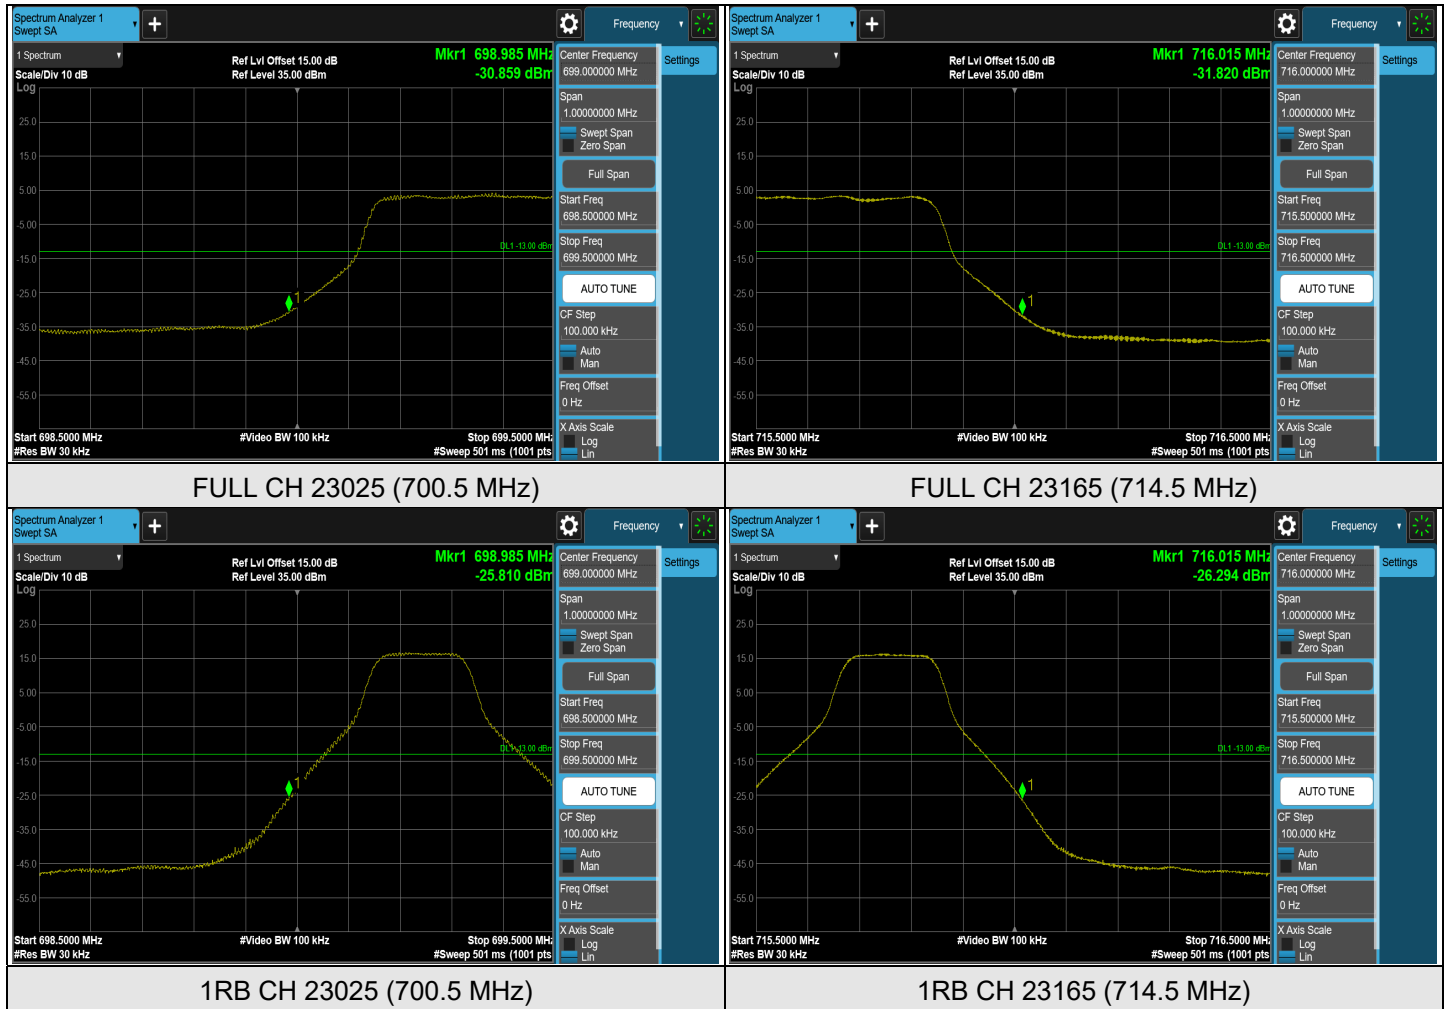

CH 20775 (2502.5 MHz)

CH 21100 (2535 MHz)

CH 21425 (2567.5 MHz)

Note: The signal at 9 kHz is IF signal from spectrum analyzer.

LTE Band 7, Channel Bandwidth: 10 MHz

CH 20800 (2505 MHz)

CH 21100 (2535 MHz)

CH 21400 (2565 MHz)

Note: The signal at 9 kHz is IF signal from spectrum analyzer.

LTE Band 7, Channel Bandwidth: 15 MHz

CH 20825 (2507.5 MHz)

CH 21100 (2535 MHz)

CH 21375 (2562.5 MHz)

Note: The signal at 9 kHz is IF signal from spectrum analyzer.

LTE Band 7, Channel Bandwidth: 20 MHz

CH 20850 (2510 MHz)

CH 21100 (2535 MHz)

CH 21350 (2560 MHz)

Note: The signal at 9 kHz is IF signal from spectrum analyzer.

7.5.5 LTE Band 12

LTE Band 12, Channel Bandwidth: 1.4 MHz

LTE Band 12, Channel Bandwidth: 3 MHz

LTE Band 12, Channel Bandwidth: 5 MHz