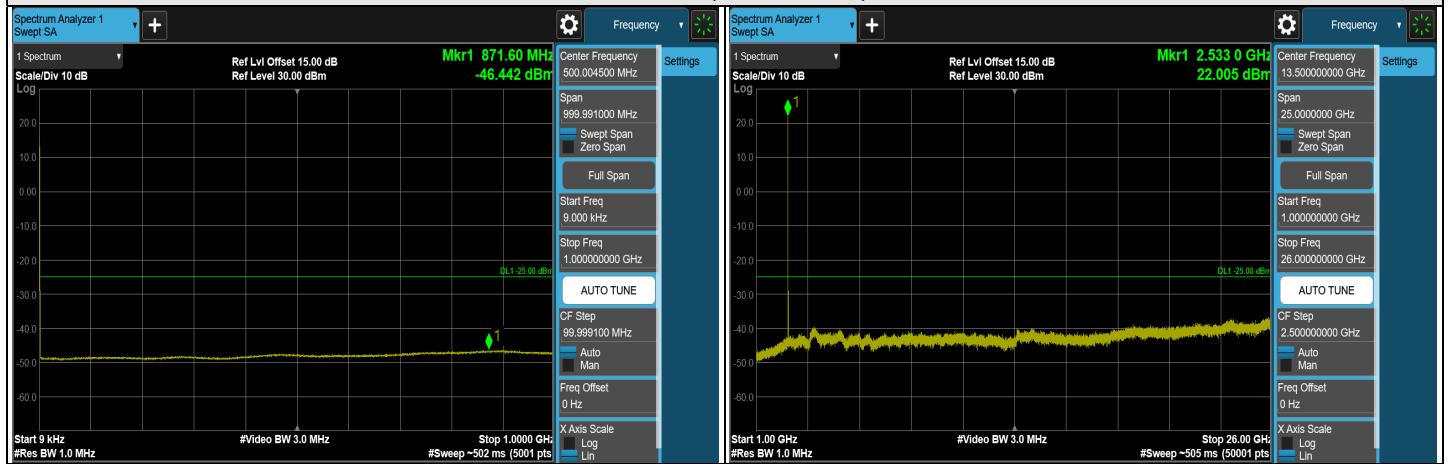

LTE Band 7, Channel Bandwidth: 10 MHz

FULL CH 20800 (2505 MHz)

FULL CH 21400 (2565 MHz)

1RB CH 20800 (2505 MHz)

1RB CH 21400 (2565 MHz)

LTE Band 7, Channel Bandwidth: 15 MHz

FULL CH 20825 (2507.5 MHz)

FULL CH 21375 (2562.5 MHz)

1RB CH 20825 (2507.5 MHz)

1RB CH 21375 (2562.5 MHz)

LTE Band 7, Channel Bandwidth: 20 MHz

FULL CH 2085 (2510 MHz)

FULL CH 2135 (2560 MHz)

1RB CH 2085 (2510 MHz)

1RB CH 2135 (2560 MHz)

LTE Band 7, Channel Bandwidth: 5 MHz

CH 20775 (2502.5 MHz)

CH 21100 (2535 MHz)

CH 21425 (2567.5 MHz)

Note: The signal at 9 kHz is IF signal from spectrum analyzer.

LTE Band 7, Channel Bandwidth: 10 MHz

CH 20800 (2505 MHz)

CH 21100 (2535 MHz)

CH 21400 (2565 MHz)

Note: The signal at 9 kHz is IF signal from spectrum analyzer.

LTE Band 7, Channel Bandwidth: 15 MHz

CH 20825 (2507.5 MHz)

CH 21100 (2535 MHz)

CH 21375 (2562.5 MHz)

Note: The signal at 9 kHz is IF signal from spectrum analyzer.