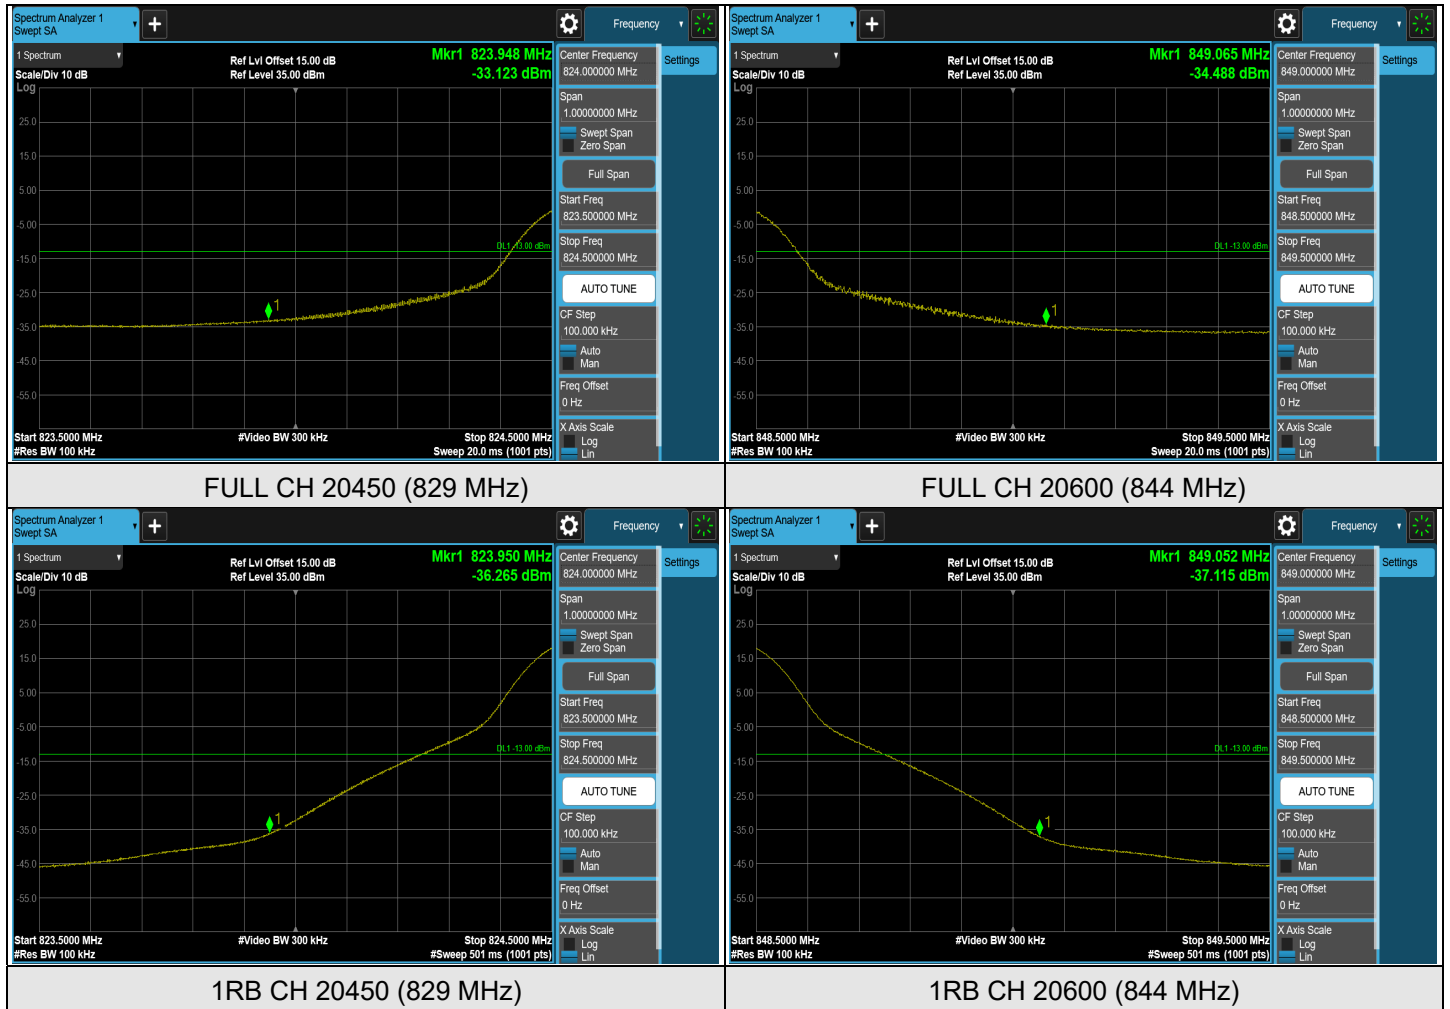

LTE Band 5, Channel Bandwidth: 3 MHz

LTE Band 5, Channel Bandwidth: 5 MHz

LTE Band 5, Channel Bandwidth: 10 MHz

LTE Band 5, Channel Bandwidth: 1.4 MHz

CH 20643 (848.3 MHz)

Note: The signal at 9 kHz is IF signal from spectrum analyzer.

LTE Band 5, Channel Bandwidth: 3 MHz

CH 20635 (847.5 MHz)

Note: The signal at 9 kHz is IF signal from spectrum analyzer.

LTE Band 5, Channel Bandwidth: 5 MHz

CH 20425 (826.5 MHz)

CH 20525 (836.5 MHz)

CH 20625 (846.5 MHz)

Note: The signal at 9 kHz is IF signal from spectrum analyzer.

LTE Band 5, Channel Bandwidth: 10 MHz

Note: The signal at 9 kHz is IF signal from spectrum analyzer.

7.5.4 LTE Band 7

LTE Band 7, Channel Bandwidth: 5 MHz

LTE Band 7, Channel Bandwidth: 10 MHz

FULL CH 20800 (2505 MHz)

FULL CH 21400 (2565 MHz)

1RB CH 20800 (2505 MHz)

1RB CH 21400 (2565 MHz)

LTE Band 7, Channel Bandwidth: 15 MHz

FULL CH 20825 (2507.5 MHz)

FULL CH 21375 (2562.5 MHz)