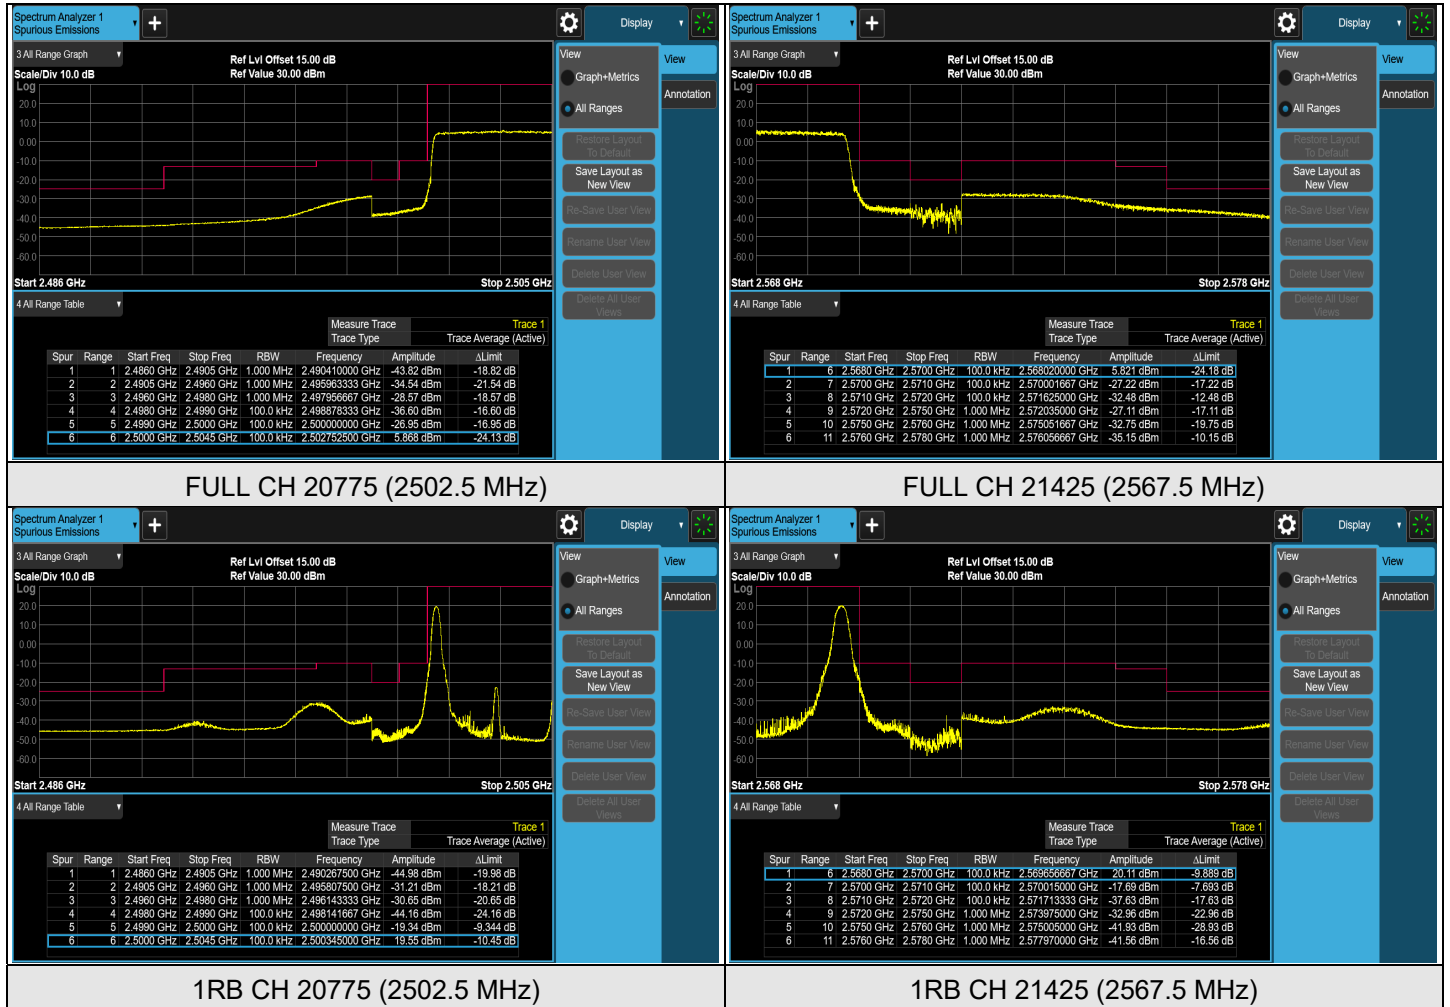

LTE Band 5, Channel Bandwidth: 3 MHz

CH 20635 (847.5 MHz)

Note: The signal at 9 kHz is IF signal from spectrum analyzer.

LTE Band 5, Channel Bandwidth: 5 MHz

CH 20425 (826.5 MHz)

CH 20525 (836.5 MHz)

CH 20625 (846.5 MHz)

Note: The signal at 9 kHz is IF signal from spectrum analyzer.

LTE Band 5, Channel Bandwidth: 10 MHz

Note: The signal at 9 kHz is IF signal from spectrum analyzer.

7.5.4 LTE Band 7

LTE Band 7, Channel Bandwidth: 5 MHz

LTE Band 7, Channel Bandwidth: 10 MHz

FULL CH 20800 (2505 MHz)

FULL CH 21400 (2565 MHz)

1RB CH 20800 (2505 MHz)

1RB CH 21400 (2565 MHz)

LTE Band 7, Channel Bandwidth: 15 MHz

FULL CH 20825 (2507.5 MHz)

FULL CH 21375 (2562.5 MHz)

1RB CH 20825 (2507.5 MHz)

1RB CH 21375 (2562.5 MHz)

LTE Band 7, Channel Bandwidth: 20 MHz

FULL CH 2085 (2510 MHz)

FULL CH 2135 (2560 MHz)

1RB CH 2085 (2510 MHz)

1RB CH 2135 (2560 MHz)

LTE Band 7, Channel Bandwidth: 5 MHz