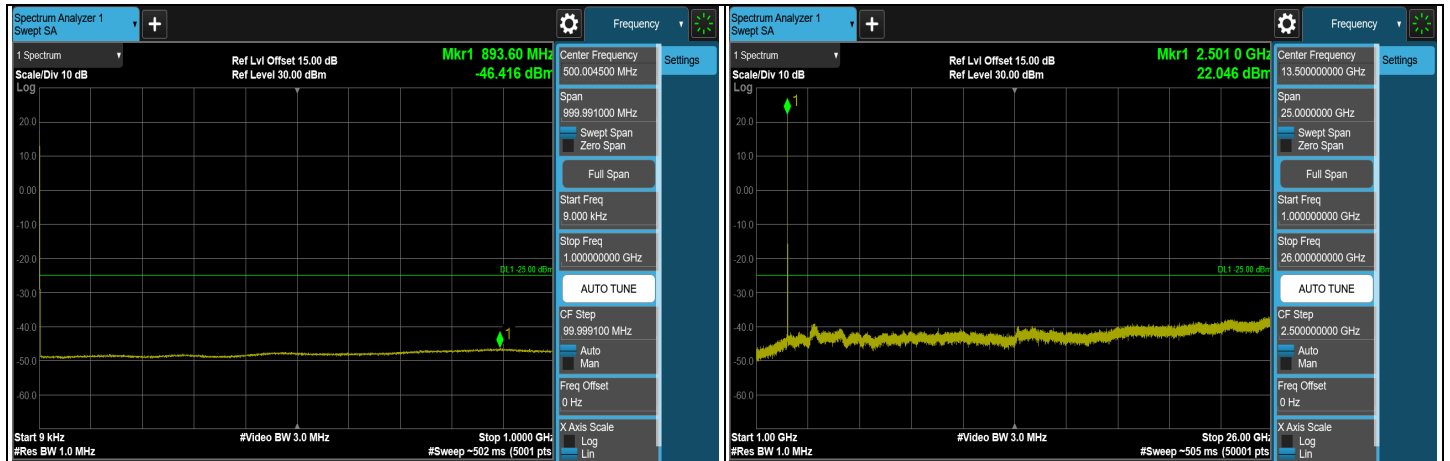

LTE Band 7, Channel Bandwidth: 10 MHz

FULL CH 20800 (2505 MHz)

FULL CH 21400 (2565 MHz)

1RB CH 20800 (2505 MHz)

1RB CH 21400 (2565 MHz)

LTE Band 7, Channel Bandwidth: 15 MHz

FULL CH 20825 (2507.5 MHz)

FULL CH 21375 (2562.5 MHz)

1RB CH 20825 (2507.5 MHz)

1RB CH 21375 (2562.5 MHz)

LTE Band 7, Channel Bandwidth: 20 MHz

FULL CH 2085 (2510 MHz)

FULL CH 2135 (2560 MHz)

1RB CH 2085 (2510 MHz)

1RB CH 2135 (2560 MHz)

LTE Band 7, Channel Bandwidth: 5 MHz

CH 20775 (2502.5 MHz)

CH 21100 (2535 MHz)

CH 21425 (2567.5 MHz)

Note: The signal at 9 kHz is IF signal from spectrum analyzer.

LTE Band 7, Channel Bandwidth: 10 MHz

CH 20800 (2505 MHz)

CH 21100 (2535 MHz)

CH 21400 (2565 MHz)

Note: The signal at 9 kHz is IF signal from spectrum analyzer.

LTE Band 7, Channel Bandwidth: 15 MHz

CH 20825 (2507.5 MHz)

CH 21100 (2535 MHz)

CH 21375 (2562.5 MHz)

Note: The signal at 9 kHz is IF signal from spectrum analyzer.