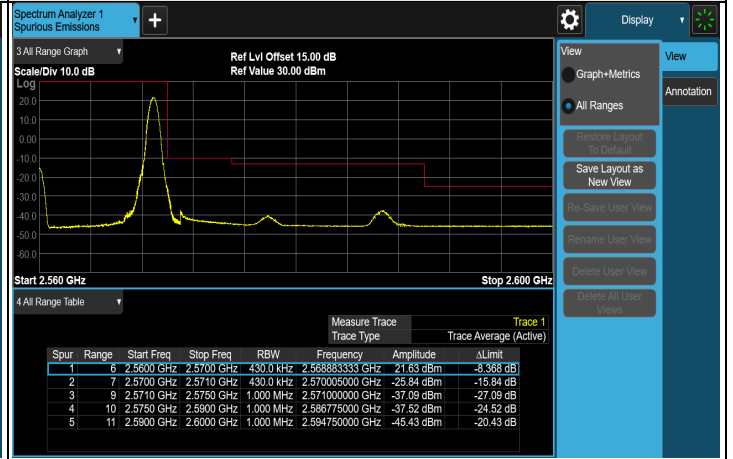

LTE Band 7, Channel Bandwidth: 10 MHz

FULL CH 20800 (2505 MHz)

FULL CH 21400 (2565 MHz)

1RB CH 20800 (2505 MHz)

1RB CH 21400 (2565 MHz)

LTE Band 7, Channel Bandwidth: 15 MHz

FULL CH 20825 (2507.5 MHz)

FULL CH 21375 (2562.5 MHz)

1RB CH 20825 (2507.5 MHz)

1RB CH 21375 (2562.5 MHz)

LTE Band 7, Channel Bandwidth: 20 MHz

FULL CH 2085 (2510 MHz)

FULL CH 2135 (2560 MHz)

1RB CH 2085 (2510 MHz)

1RB CH 2135 (2560 MHz)

LTE Band 7, Channel Bandwidth: 5 MHz

CH 20775 (2502.5 MHz)

CH 21100 (2535 MHz)

CH 21425 (2567.5 MHz)

Note: The signal at 9 kHz is IF signal from spectrum analyzer.

LTE Band 7, Channel Bandwidth: 10 MHz

CH 20800 (2505 MHz)

CH 21100 (2535 MHz)

CH 21400 (2565 MHz)

Note: The signal at 9 kHz is IF signal from spectrum analyzer.

LTE Band 7, Channel Bandwidth: 15 MHz

CH 20825 (2507.5 MHz)

CH 21100 (2535 MHz)

CH 21375 (2562.5 MHz)

Note: The signal at 9 kHz is IF signal from spectrum analyzer.