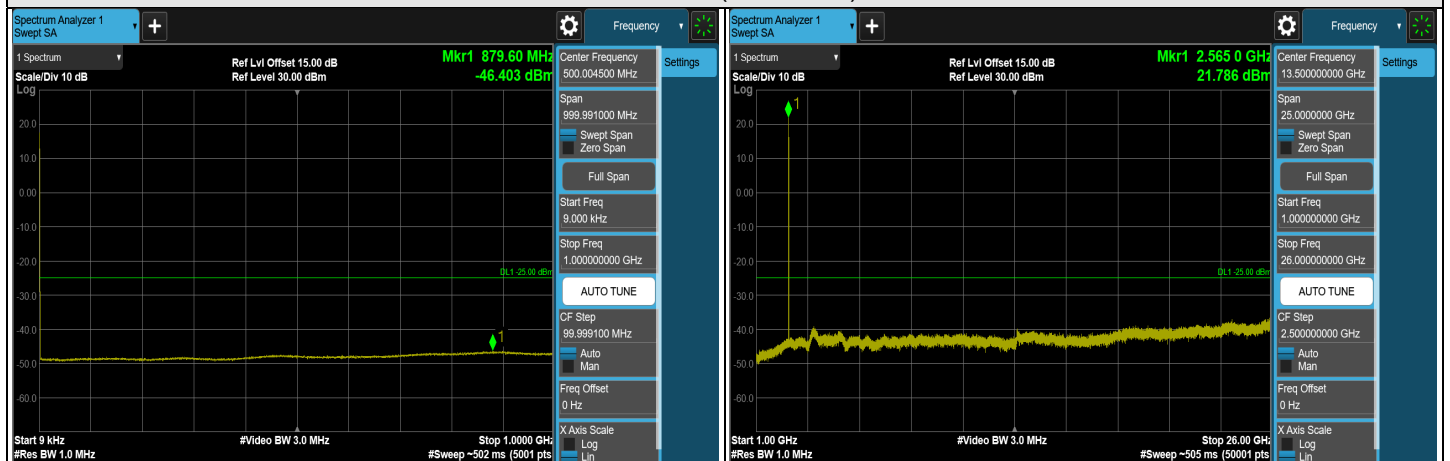

LTE Band 7, Channel Bandwidth: 10 MHz

FULL CH 20800 (2505 MHz)

FULL CH 21400 (2565 MHz)

1RB CH 20800 (2505 MHz)

1RB CH 21400 (2565 MHz)

LTE Band 7, Channel Bandwidth: 15 MHz

FULL CH 20825 (2507.5 MHz)

FULL CH 21375 (2562.5 MHz)

1RB CH 20825 (2507.5 MHz)

1RB CH 21375 (2562.5 MHz)

LTE Band 7, Channel Bandwidth: 20 MHz

FULL CH 2085 (2510 MHz)

FULL CH 2135 (2560 MHz)

1RB CH 2085 (2510 MHz)

1RB CH 2135 (2560 MHz)

LTE Band 7, Channel Bandwidth: 5 MHz

CH 20775 (2502.5 MHz)

CH 21100 (2535 MHz)

CH 21425 (2567.5 MHz)

Note: The signal at 9 kHz is IF signal from spectrum analyzer.

LTE Band 7, Channel Bandwidth: 10 MHz

CH 20800 (2505 MHz)

CH 21100 (2535 MHz)

CH 21400 (2565 MHz)

Note: The signal at 9 kHz is IF signal from spectrum analyzer.

LTE Band 7, Channel Bandwidth: 15 MHz

CH 20825 (2507.5 MHz)

CH 21100 (2535 MHz)

CH 21375 (2562.5 MHz)

Note: The signal at 9 kHz is IF signal from spectrum analyzer.