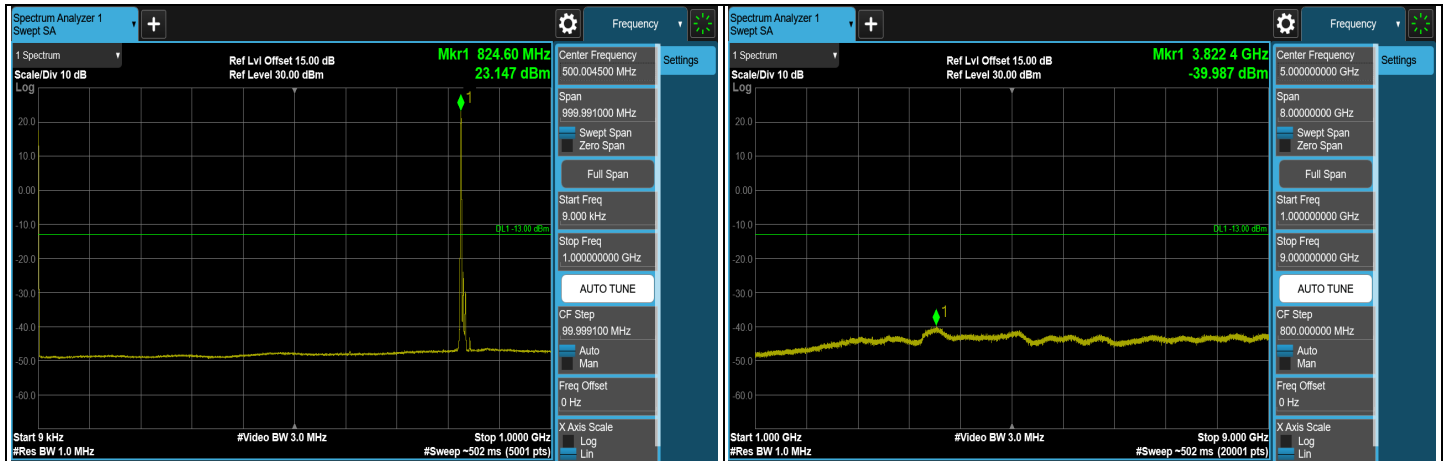

LTE Band 5, Channel Bandwidth: 3 MHz

LTE Band 5, Channel Bandwidth: 5 MHz

LTE Band 5, Channel Bandwidth: 10 MHz

LTE Band 5, Channel Bandwidth: 1.4 MHz

CH 20643 (848.3 MHz)

Note: The signal at 9 kHz is IF signal from spectrum analyzer.

LTE Band 5, Channel Bandwidth: 3 MHz

CH 20635 (847.5 MHz)

Note: The signal at 9 kHz is IF signal from spectrum analyzer.

LTE Band 5, Channel Bandwidth: 5 MHz

CH 20425 (826.5 MHz)

CH 20525 (836.5 MHz)

CH 20625 (846.5 MHz)

Note: The signal at 9 kHz is IF signal from spectrum analyzer.

LTE Band 5, Channel Bandwidth: 10 MHz

Note: The signal at 9 kHz is IF signal from spectrum analyzer.

7.5.4 LTE Band 7

LTE Band 7, Channel Bandwidth: 5 MHz

LTE Band 7, Channel Bandwidth: 10 MHz

FULL CH 20800 (2505 MHz)

FULL CH 21400 (2565 MHz)

1RB CH 20800 (2505 MHz)

1RB CH 21400 (2565 MHz)

LTE Band 7, Channel Bandwidth: 15 MHz

FULL CH 20825 (2507.5 MHz)

FULL CH 21375 (2562.5 MHz)