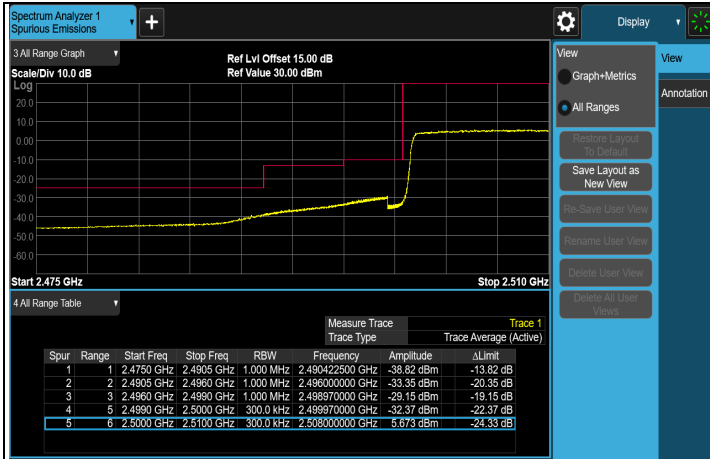

Note: The signal at 9 kHz is IF signal from spectrum analyzer.

LTE Band 5, Channel Bandwidth: 10 MHz

Note: The signal at 9 kHz is IF signal from spectrum analyzer.

7.5.4 LTE Band 7

LTE Band 7, Channel Bandwidth: 5 MHz

LTE Band 7, Channel Bandwidth: 10 MHz

FULL CH 20800 (2505 MHz)

FULL CH 21400 (2565 MHz)

1RB CH 20800 (2505 MHz)

1RB CH 21400 (2565 MHz)

LTE Band 7, Channel Bandwidth: 15 MHz

FULL CH 20825 (2507.5 MHz)

FULL CH 21375 (2562.5 MHz)

1RB CH 20825 (2507.5 MHz)

1RB CH 21375 (2562.5 MHz)

LTE Band 7, Channel Bandwidth: 20 MHz

FULL CH 2085 (2510 MHz)

FULL CH 2135 (2560 MHz)

1RB CH 2085 (2510 MHz)

1RB CH 2135 (2560 MHz)

LTE Band 7, Channel Bandwidth: 5 MHz

CH 20775 (2502.5 MHz)

CH 21100 (2535 MHz)

CH 21425 (2567.5 MHz)

Note: The signal at 9 kHz is IF signal from spectrum analyzer.

LTE Band 7, Channel Bandwidth: 10 MHz

CH 20800 (2505 MHz)

CH 21100 (2535 MHz)

CH 21400 (2565 MHz)