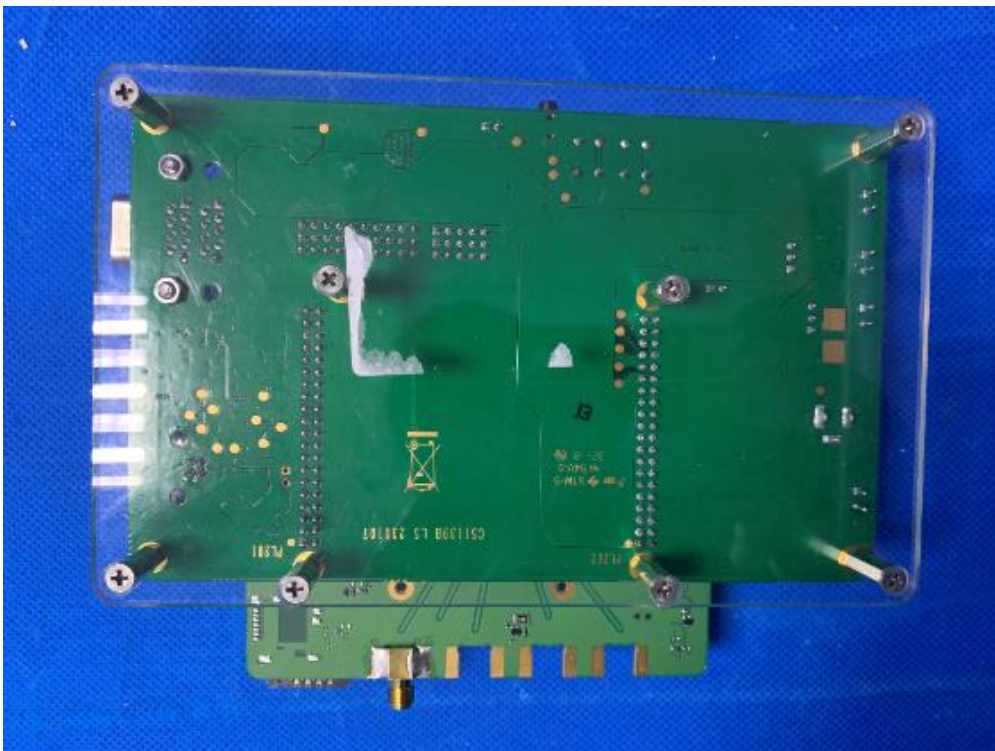

4.7. Test Photograph

Test Mode: Mode 1

Description: Front View of Radiated disturbance Test Setup (Below 1GHz)

Test Mode: Mode 1

Description: Rear View of Radiated disturbance Test Setup (Below 1GHz)

Test Mode: Mode 1

Description: Front View of Radiated disturbance Test Setup (Above 1GHz)

Test Mode: Mode 1

Description: Rear View of Radiated disturbance Test Setup (Above 1GHz)

5. Attachment

EUT Photograph

(1) EUT Photo

(2) EUT Photo

(3) Adaptor Photo

(4) Adaptor Photo

(5) Antenna Photo

(6) Antenna Photo

————— The End —————