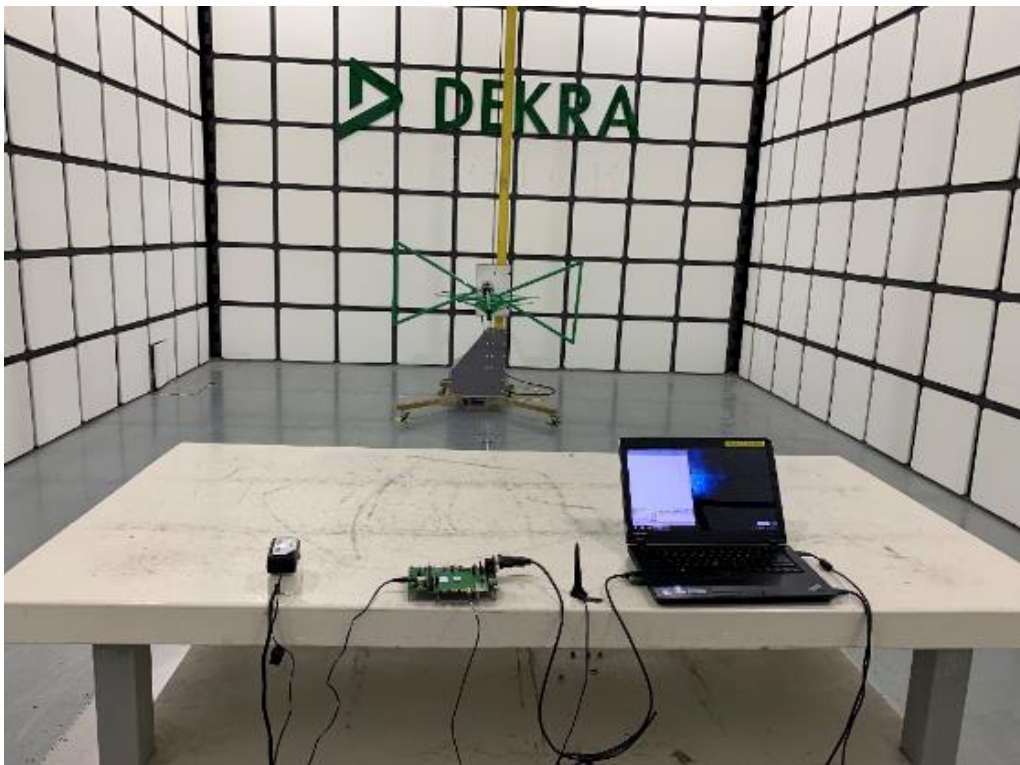

4.7. Test Photograph

Test Mode: Mode 1

Description: Front View of Radiated disturbance Test Setup (Below 1GHz)

Test Mode: Mode 1

Description: Rear View of Radiated disturbance Test Setup (Below 1GHz)

Test Mode: Mode 1

Description: Front View of Radiated disturbance Test Setup (Above 1GHz)

Test Mode: Mode 1

Description: Rear View of Radiated disturbance Test Setup (Above 1GHz)

5. Attachment

EUT Photograph

(1) EUT Photo

(2) EUT Photo

(3) Adaptor Photo

(4) Adaptor Photo

(5) Antenna Photo

(6) Antenna Photo

————— The End —————