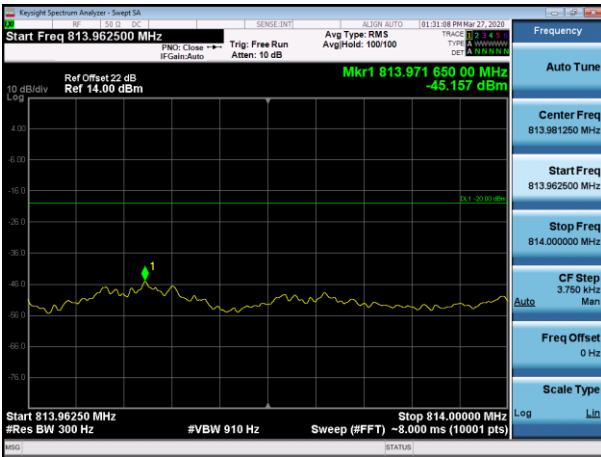

Channel 26789-1 tone offset 11, BW 15kHz, BPSK
Frequency up to and including 37.5kHz

Channel 26691-1 tone offset 0, BW 15kHz, BPSK
Frequency greater 37.5kHz

Channel 26789-1 tone offset 11, BW 15kHz, BPSK
Frequency greater 37.5kHz

Channel 26691-1 tone offset 0, BW 15kHz, QPSK
Frequency up to and including 37.5kHz

Channel 26789-1 tone offset 11, BW 15kHz, QPSK
Frequency up to and including 37.5kHz

Channel 26691-1 tone offset 0, BW 15kHz, QPSK
Frequency greater 37.5kHz

Channel 26789-1 tone offset 11, BW 15kHz, QPSK
Frequency greater 37.5kHz

Channel 26692-1 tone offset 0, BW 15kHz, BPSK
Frequency up to and including 37.5kHz

Channel 26788-1 tone offset 11, BW 15kHz, BPSK
Frequency up to and including 37.5kHz