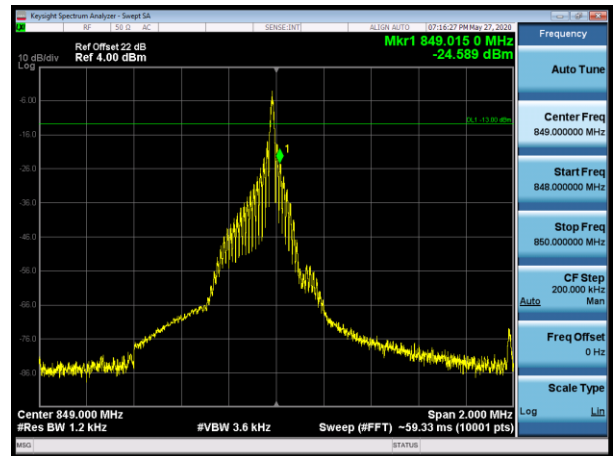

Channel 26791-1 tone offset 0, BW 15kHz, BPSK

Channel 27039-1 tone offset 11, BW 15kHz, BPSK

Channel 26791-1 tone offset 0, BW 15kHz, QPSK

Channel 27039-1 tone offset 11, BW 15kHz, QPSK

Channel 26792-1 tone offset 0, BW 15kHz, BPSK