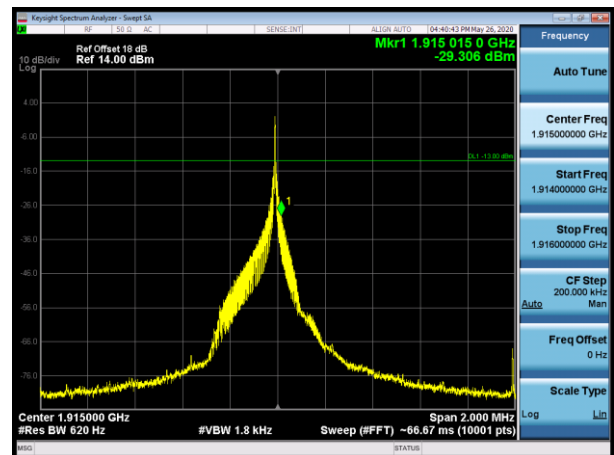

Channel 26688-1 tone offset 11, BW 15kHz, BPSK

Channel 26042-1 tone offset 0, BW 15kHz, QPSK

Channel 26688-1 tone offset 11, BW 15kHz, QPSK

Channel 26041-1 tone offset 0, BW 3.75kHz, BPSK

Channel 26689-1 tone offset 47, BW 3.75kHz, BPSK