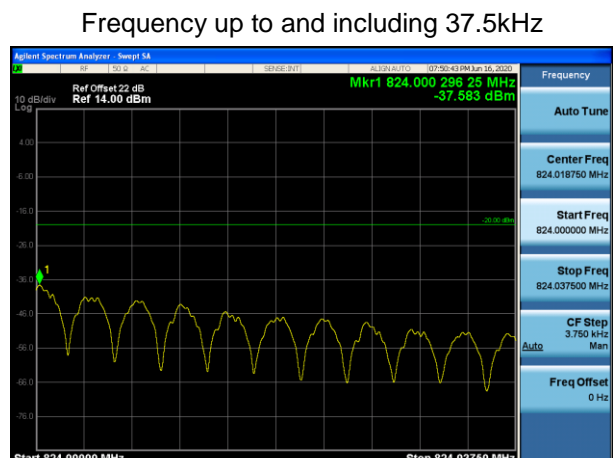

Channel 26788-1 tone offset 11, BW 15kHz, QPSK
Frequency up to and including 37.5kHz

Channel 26692-1 tone offset 0, BW 15kHz, QPSK
Frequency greater 37.5kHz

Channel 26788-1 tone offset 11, BW 15kHz, QPSK
Frequency greater 37.5kHz

Channel 26691-1 tone offset 0, BW 3.75kHz, BPSK
Frequency up to and including 37.5kHz

Channel 26789-1 tone offset 47, BW 3.75kHz, BPSK
Frequency up to and including 37.5kHz

Channel 26691-1 tone offset 0, BW 3.75kHz, BPSK
Frequency greater 37.5kHz