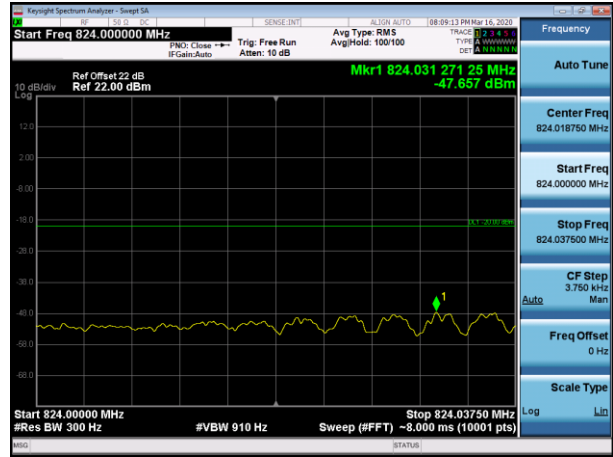

Channel 26691-1 tone offset 0, BW 3.75kHz, QPSK
Frequency greater 37.5kHz

Channel 26789-1 tone offset 47, BW 3.75kHz, QPSK
Frequency greater 37.5kHz

Channel 26692-1 tone offset 0, BW 3.75kHz, BPSK
Frequency up to and including 37.5kHz

Channel 26788-1 tone offset 47, BW 3.75kHz, BPSK
Frequency up to and including 37.5kHz

Channel 26692-1 tone offset 0, BW 3.75kHz, BPSK
Frequency greater 37.5kHz

Channel 26788-1 tone offset 47, BW 3.75kHz, BPSK
Frequency greater 37.5kHz