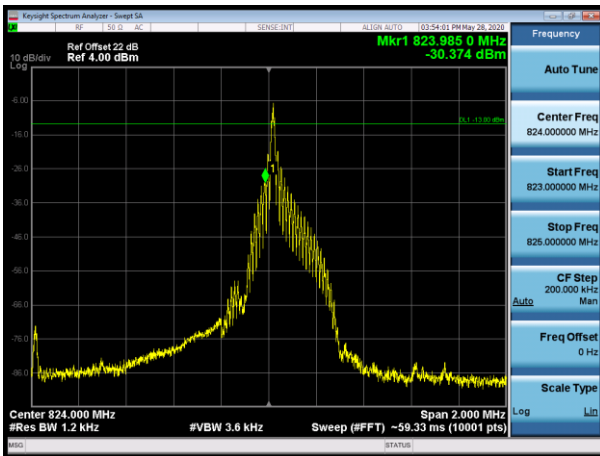

Channel 26791-1 tone offset 0, BW 15kHz, QPSK