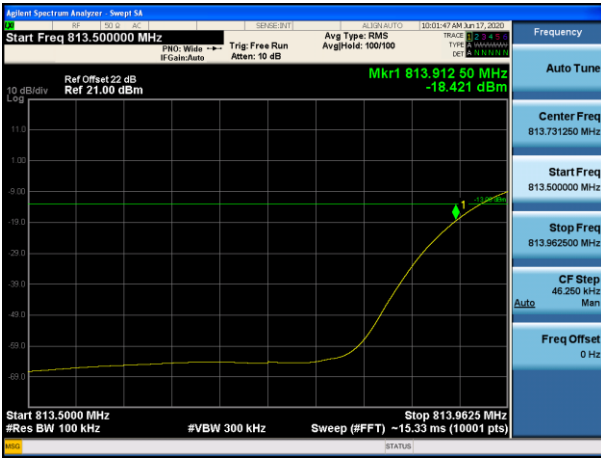

Channel 26788-1 tone offset 11, BW 15kHz, QPSK
Frequency up to and including 37.5kHz

Channel 26692-1 tone offset 0, BW 15kHz, QPSK
Frequency greater 37.5kHz

Channel 26788-1 tone offset 11, BW 15kHz, QPSK
Frequency greater 37.5kHz

Channel 26691-1 tone offset 0, BW 3.75kHz, BPSK
Frequency up to and including 37.5kHz

Channel 26789-1 tone offset 47, BW 3.75kHz, BPSK
Frequency up to and including 37.5kHz

Channel 26691-1 tone offset 0, BW 3.75kHz, BPSK
Frequency greater 37.5kHz