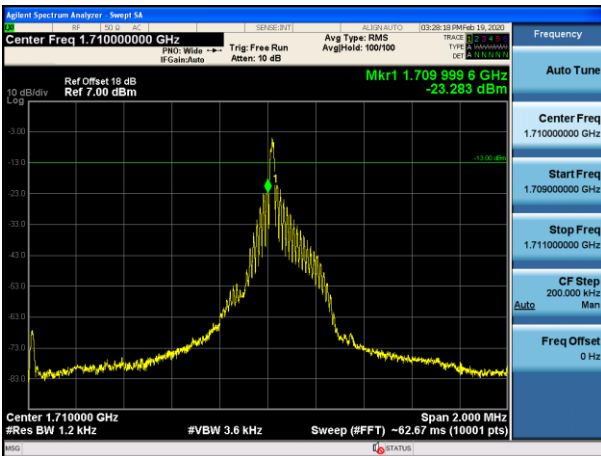

Channel 131973-1 tone offset 0, BW 15kHz, QPSK