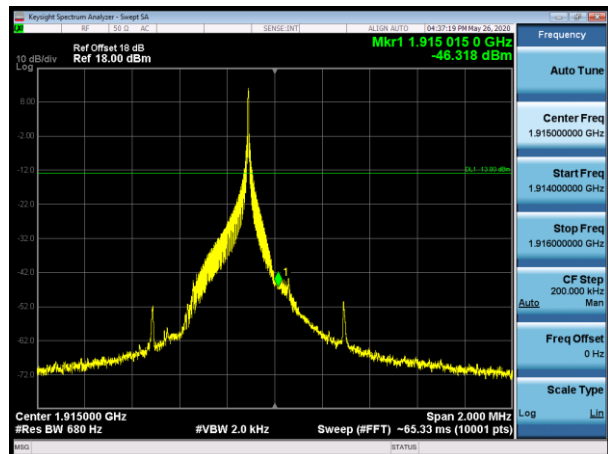

Channel 26041-1 tone offset 0, BW 3.75kHz, QPSK

Channel 26689-1 tone offset 47, BW 3.75kHz, QPSK

Channel 26042-1 tone offset 0, BW 3.75kHz, BPSK

Channel 26688-1 tone offset 47, BW 3.75kHz, BPSK

Channel 26042-1 tone offset 0, BW 3.75kHz, QPSK

Channel 26688-1 tone offset 47, BW 3.75kHz, QPSK

Note: All modes of operation were investigated, only the worst case results were shown in the report.

NB IoT Band 26 814-824MHz

Channel 26691-1 tone offset 0, BW 15kHz, BPSK
Frequency up to and including 37.5kHz