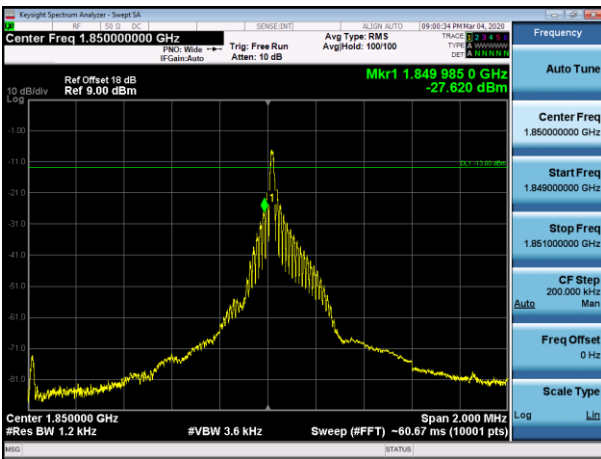

NB IoT Band 25

Channel 26041-1 tone offset 0, BW 15kHz, BPSK

Channel 26689-1 tone offset 11, BW 15kHz, BPSK

Channel 26041-1 tone offset 0, BW 15kHz, QPSK

Channel 26689-1 tone offset 11, BW 15kHz, QPSK

Channel 26042-1 tone offset 0, BW 15kHz, BPSK

Channel 26688-1 tone offset 11, BW 15kHz, BPSK

Channel 26042-1 tone offset 0, BW 15kHz, QPSK

Channel 26688-1 tone offset 11, BW 15kHz, QPSK

Channel 26041-1 tone offset 0, BW 3.75kHz, BPSK

Channel 26689-1 tone offset 47, BW 3.75kHz, BPSK