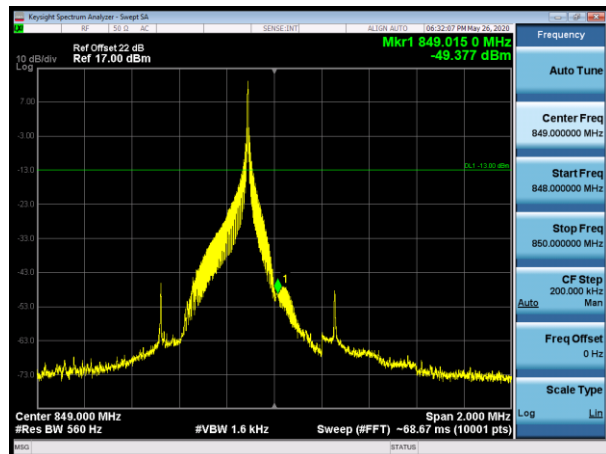

Channel 26791-1 tone offset 0, BW 3.75kHz, QPSK

Channel 27039-1 tone offset 47, BW 3.75kHz, QPSK

Channel 26792-1 tone offset 0, BW 3.75kHz, BPSK

Channel 27038-1 tone offset 47, BW 3.75kHz, BPSK

Channel 26792-1 tone offset 0, BW 3.75kHz, QPSK

Channel 27038-1 tone offset 47, BW 3.75kHz, QPSK

Note: All modes of operation were investigated, only the worst case results were shown in the report.

NB IoT Band 66

Channel 131973-1 tone offset 0, BW 15kHz, BPSK