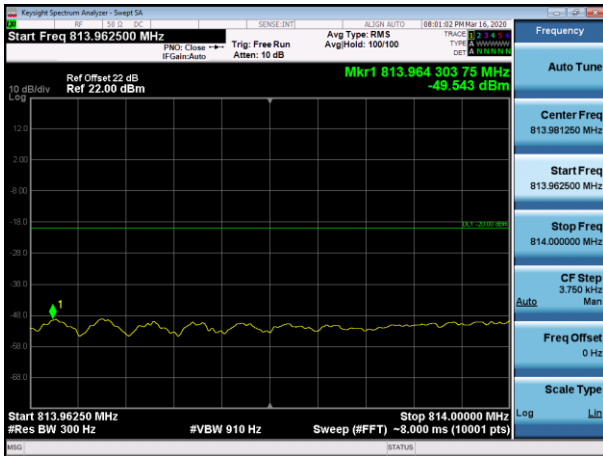

Channel 26692-1 tone offset 0, BW 3.75kHz, QPSK
Frequency up to and including 37.5kHz