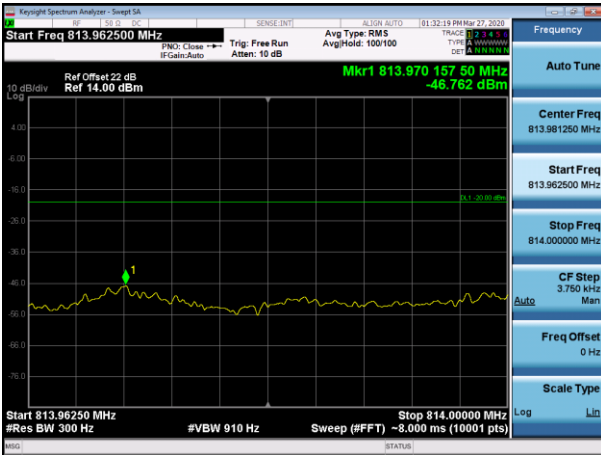

Channel 26789-1 tone offset 11, BW 15kHz, QPSK
Frequency greater 37.5kHz

Channel 26692-1 tone offset 0, BW 15kHz, BPSK
Frequency up to and including 37.5kHz

Channel 26788-1 tone offset 11, BW 15kHz, BPSK
Frequency up to and including 37.5kHz

Channel 26692-1 tone offset 0, BW 15kHz, BPSK
Frequency greater 37.5kHz

Channel 26788-1 tone offset 11, BW 15kHz, BPSK
Frequency greater 37.5kHz

Channel 26692-1 tone offset 0, BW 15kHz, QPSK
Frequency up to and including 37.5kHz