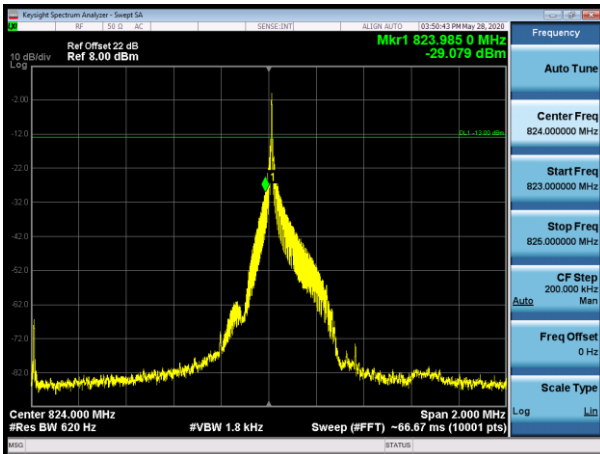

Channel 26791-1 tone offset 0, BW 3.75kHz, QPSK