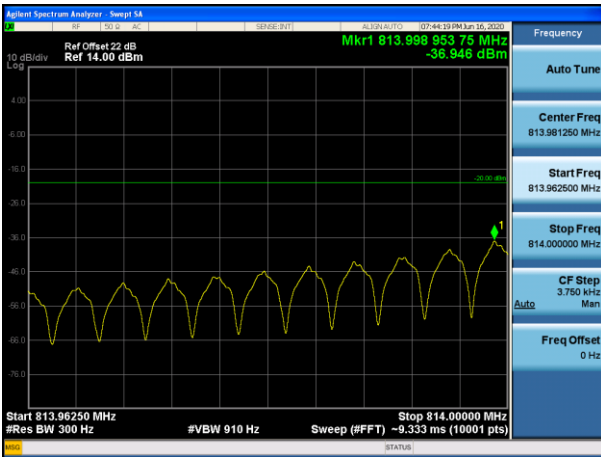

Channel 26691-1 tone offset 0, BW 3.75kHz, QPSK
Frequency up to and including 37.5kHz