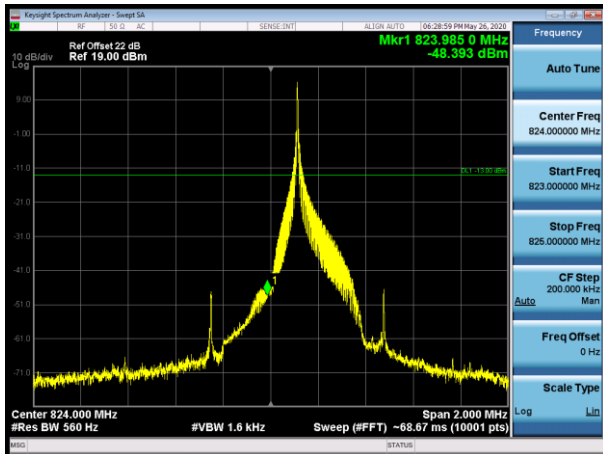

Channel 26791-1 tone offset 0, BW 3.75kHz, QPSK

Channel 27039-1 tone offset 47, BW 3.75kHz, QPSK

Channel 26792-1 tone offset 0, BW 3.75kHz, BPSK

Channel 27038-1 tone offset 47, BW 3.75kHz, BPSK

Channel 26792-1 tone offset 0, BW 3.75kHz, QPSK

Channel 27038-1 tone offset 47, BW 3.75kHz, QPSK

Note: All modes of operation were investigated, only the worst case results were shown in the report.

NB IoT Band 66

Channel 131973-1 tone offset 0, BW 15kHz, BPSK