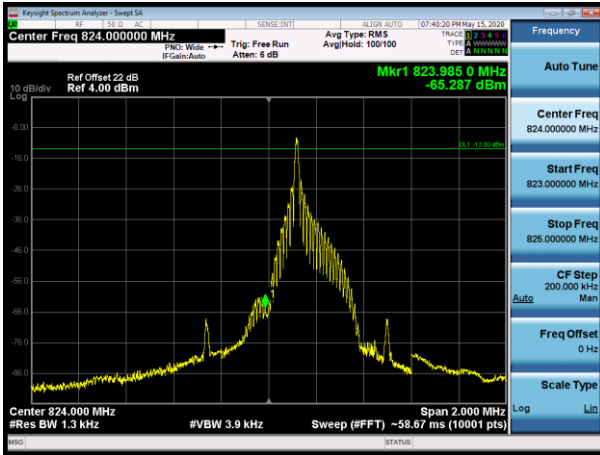

Channel 26792-1 tone offset 0, BW 15kHz, QPSK