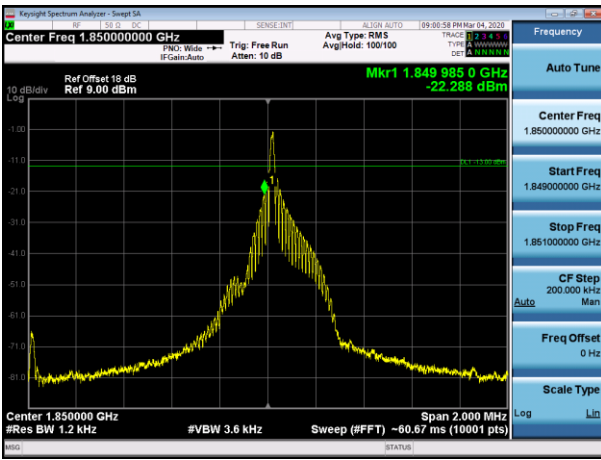

NB IoT Band 25

Channel 26041-1 tone offset 0, BW 15kHz, BPSK

Channel 26689-1 tone offset 11, BW 15kHz, BPSK

Channel 26041-1 tone offset 0, BW 15kHz, QPSK

Channel 26689-1 tone offset 11, BW 15kHz, QPSK

Channel 26042-1 tone offset 0, BW 15kHz, BPSK

Channel 26688-1 tone offset 11, BW 15kHz, BPSK

Channel 26042-1 tone offset 0, BW 15kHz, QPSK

Channel 26688-1 tone offset 11, BW 15kHz, QPSK

Channel 26041-1 tone offset 0, BW 3.75kHz, BPSK

Channel 26689-1 tone offset 47, BW 3.75kHz, BPSK