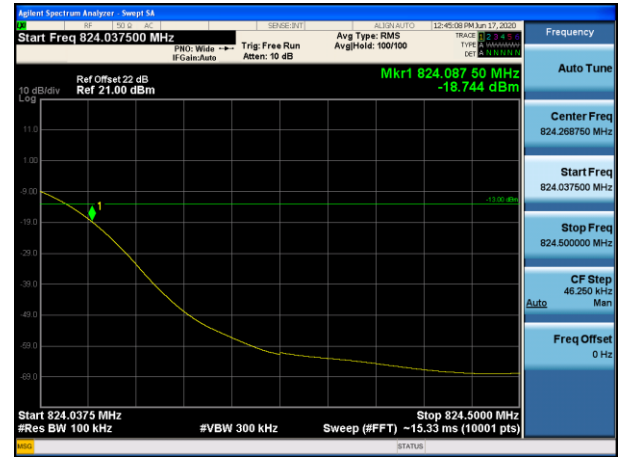

Channel 26688-1 tone offset 47, BW 3.75kHz, QPSK

Note: All modes of operation were investigated, only the worst case results were shown in the report.

NB IoT Band 26 814-824MHz

Channel 26691-1 tone offset 0, BW 15kHz, BPSK
Frequency up to and including 37.5kHz

Channel 26789-1 tone offset 11, BW 15kHz, BPSK
Frequency up to and including 37.5kHz

Channel 26691-1 tone offset 0, BW 15kHz, BPSK
Frequency greater 37.5kHz

Channel 26789-1 tone offset 11, BW 15kHz, BPSK
Frequency greater 37.5kHz