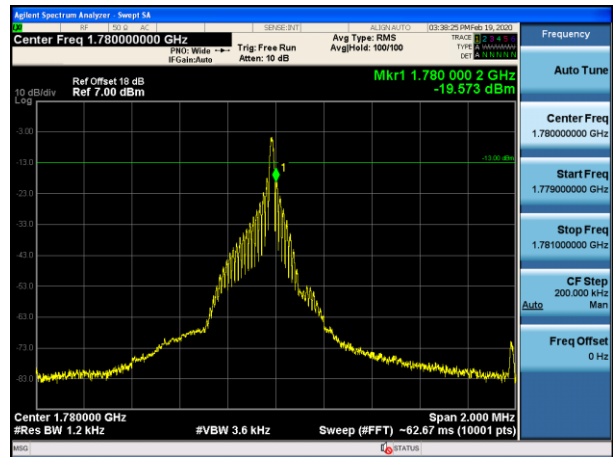

Channel 132671-1 tone offset 11, BW 15kHz, QPSK