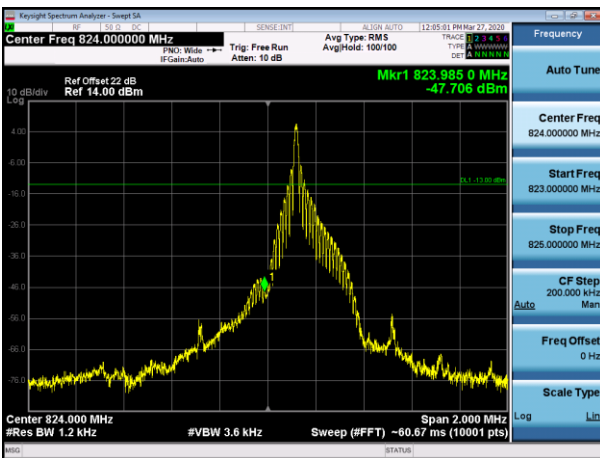

Channel 26791-1 tone offset 0, BW 15kHz, BPSK

Channel 27039-1 tone offset 11, BW 15kHz, BPSK

Channel 26791-1 tone offset 0, BW 15kHz, QPSK

Channel 27039-1 tone offset 11, BW 15kHz, QPSK

Channel 26792-1 tone offset 0, BW 15kHz, BPSK

Channel 27038-1 tone offset 11, BW 15kHz, BPSK

Channel 26792-1 tone offset 0, BW 15kHz, QPSK

Channel 27038-1 tone offset 11, BW 15kHz, QPSK

Channel 26791-1 tone offset 0, BW 3.75kHz, BPSK

Channel 27039-1 tone offset 47, BW 3.75kHz, BPSK