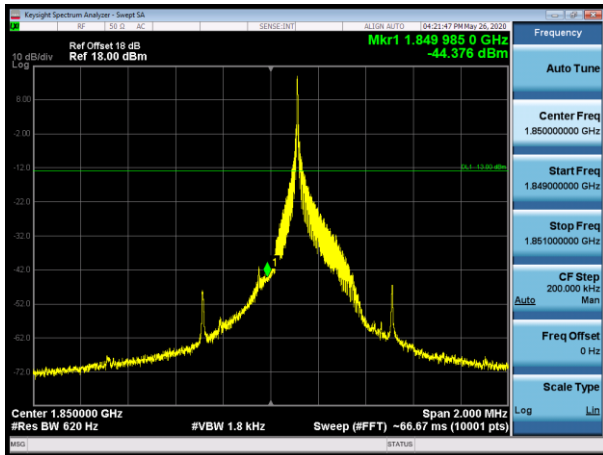

Channel 26688-1 tone offset 11, BW 15kHz, BPSK

Channel 26042-1 tone offset 0, BW 15kHz, QPSK

Channel 26688-1 tone offset 11, BW 15kHz, QPSK

Channel 26041-1 tone offset 0, BW 3.75kHz, BPSK

Channel 26689-1 tone offset 47, BW 3.75kHz, BPSK

Channel 26041-1 tone offset 0, BW 3.75kHz, QPSK

Channel 26689-1 tone offset 47, BW 3.75kHz, QPSK

Channel 26042-1 tone offset 0, BW 3.75kHz, BPSK

Channel 26688-1 tone offset 47, BW 3.75kHz, BPSK

Channel 26042-1 tone offset 0, BW 3.75kHz, QPSK