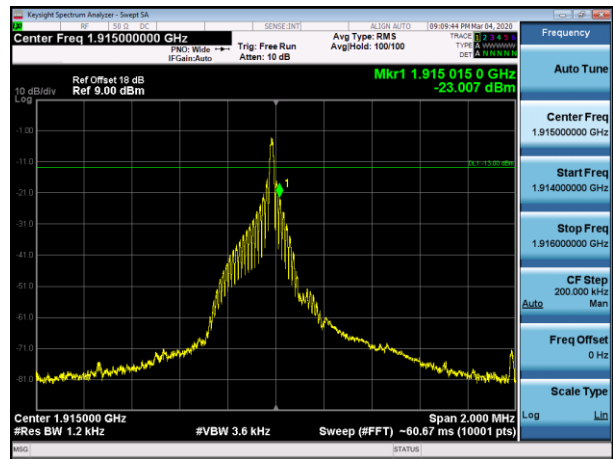

NB IoT Band 25

Channel 26041-1 tone offset 0, BW 15kHz, BPSK

Channel 26689-1 tone offset 11, BW 15kHz, BPSK

Channel 26041-1 tone offset 0, BW 15kHz, QPSK

Channel 26689-1 tone offset 11, BW 15kHz, QPSK

Channel 26042-1 tone offset 0, BW 15kHz, BPSK

Channel 26688-1 tone offset 11, BW 15kHz, BPSK

Channel 26042-1 tone offset 0, BW 15kHz, QPSK

Channel 26688-1 tone offset 11, BW 15kHz, QPSK

Channel 26041-1 tone offset 0, BW 3.75kHz, BPSK

Channel 26689-1 tone offset 47, BW 3.75kHz, BPSK