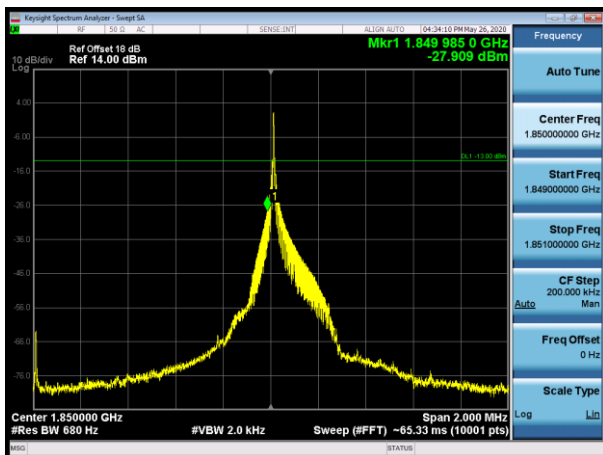

Channel 26688-1 tone offset 11, BW 15kHz, BPSK

Channel 26042-1 tone offset 0, BW 15kHz, QPSK

Channel 26688-1 tone offset 11, BW 15kHz, QPSK

Channel 26041-1 tone offset 0, BW 3.75kHz, BPSK

Channel 26689-1 tone offset 47, BW 3.75kHz, BPSK

Channel 26041-1 tone offset 0, BW 3.75kHz, QPSK

Channel 26689-1 tone offset 47, BW 3.75kHz, QPSK

Channel 26042-1 tone offset 0, BW 3.75kHz, BPSK

Channel 26688-1 tone offset 47, BW 3.75kHz, BPSK

Channel 26042-1 tone offset 0, BW 3.75kHz, QPSK