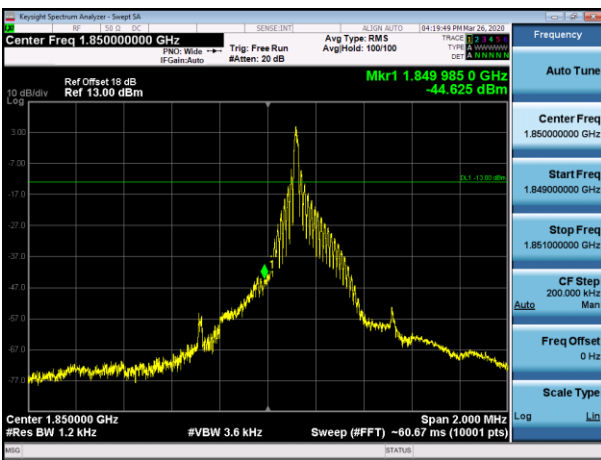

NB IoT Band 25

Channel 26041-1 tone offset 0, BW 15kHz, BPSK

Channel 26689-1 tone offset 11, BW 15kHz, BPSK

Channel 26041-1 tone offset 0, BW 15kHz, QPSK

Channel 26689-1 tone offset 11, BW 15kHz, QPSK

Channel 26042-1 tone offset 0, BW 15kHz, BPSK

Channel 26688-1 tone offset 11, BW 15kHz, BPSK

Channel 26042-1 tone offset 0, BW 15kHz, QPSK

Channel 26688-1 tone offset 11, BW 15kHz, QPSK

Channel 26041-1 tone offset 0, BW 3.75kHz, BPSK

Channel 26689-1 tone offset 47, BW 3.75kHz, BPSK