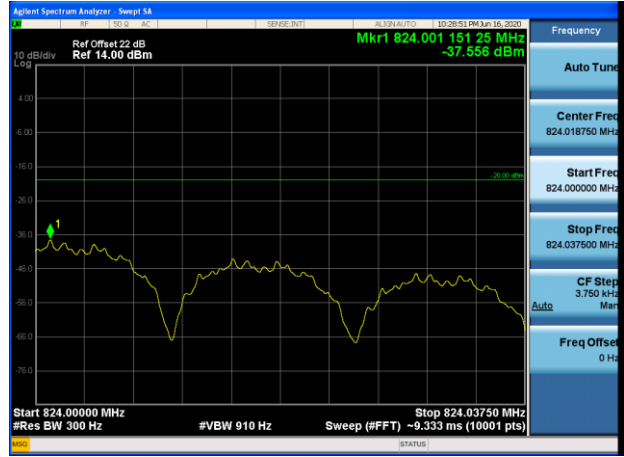

Channel 26041-1 tone offset 0, BW 3.75kHz, QPSK

Channel 26689-1 tone offset 47, BW 3.75kHz, QPSK

Channel 26042-1 tone offset 0, BW 3.75kHz, BPSK

Channel 26688-1 tone offset 47, BW 3.75kHz, BPSK

Channel 26042-1 tone offset 0, BW 3.75kHz, QPSK

Channel 26688-1 tone offset 47, BW 3.75kHz, QPSK

Note: All modes of operation were investigated, only the worst case results were shown in the report.

NB IoT Band 26 814-824MHz

Channel 26691-1 tone offset 0, BW 15kHz, BPSK
Frequency up to and including 37.5kHz

Channel 26789-1 tone offset 11, BW 15kHz, BPSK
Frequency up to and including 37.5kHz

Channel 26691-1 tone offset 0, BW 15kHz, BPSK
Frequency greater 37.5kHz

Channel 26789-1 tone offset 11, BW 15kHz, BPSK
Frequency greater 37.5kHz