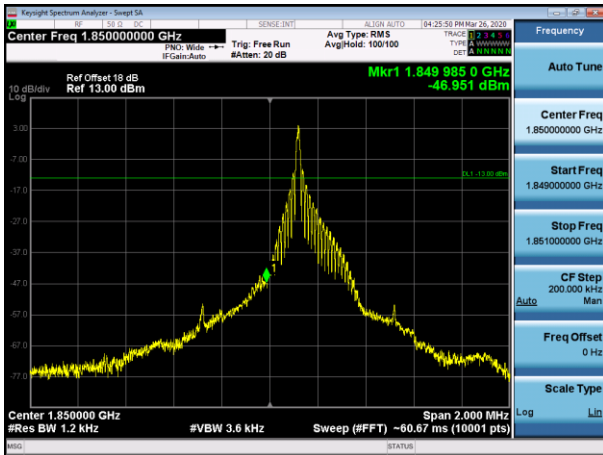

NB IoT Band 25

Channel 26041-1 tone offset 0, BW 15kHz, BPSK

Channel 26689-1 tone offset 11, BW 15kHz, BPSK

Channel 26041-1 tone offset 0, BW 15kHz, QPSK

Channel 26689-1 tone offset 11, BW 15kHz, QPSK

Channel 26042-1 tone offset 0, BW 15kHz, BPSK

Channel 26688-1 tone offset 11, BW 15kHz, BPSK

Channel 26042-1 tone offset 0, BW 15kHz, QPSK

Channel 26688-1 tone offset 11, BW 15kHz, QPSK

Channel 26041-1 tone offset 0, BW 3.75kHz, BPSK

Channel 26689-1 tone offset 47, BW 3.75kHz, BPSK