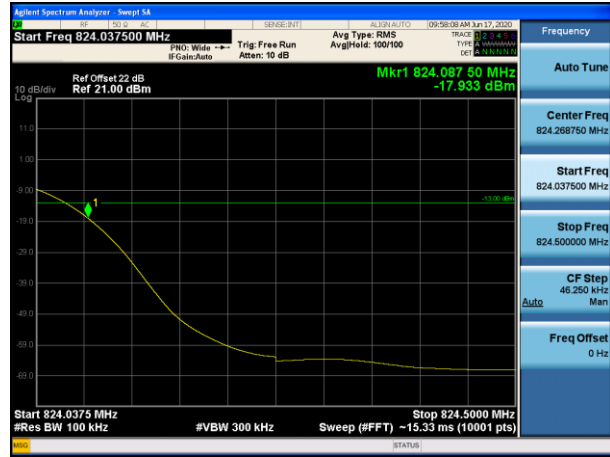

Channel 26789-1 tone offset 47, BW 3.75kHz, BPSK
Frequency greater 37.5kHz