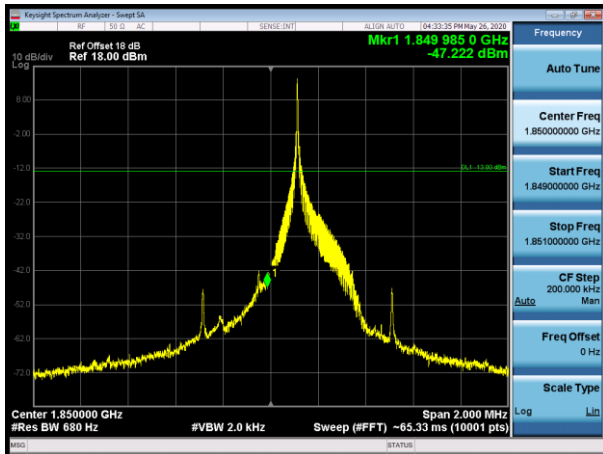

Channel 26041-1 tone offset 0, BW 3.75kHz, QPSK

Channel 26689-1 tone offset 47, BW 3.75kHz, QPSK

Channel 26042-1 tone offset 0, BW 3.75kHz, BPSK

Channel 26688-1 tone offset 47, BW 3.75kHz, BPSK

Channel 26042-1 tone offset 0, BW 3.75kHz, QPSK

Channel 26688-1 tone offset 47, BW 3.75kHz, QPSK

Note: All modes of operation were investigated, only the worst case results were shown in the report.

NB IoT Band 26 814-824MHz

Channel 26691-1 tone offset 0, BW 15kHz, BPSK
Frequency up to and including 37.5kHz