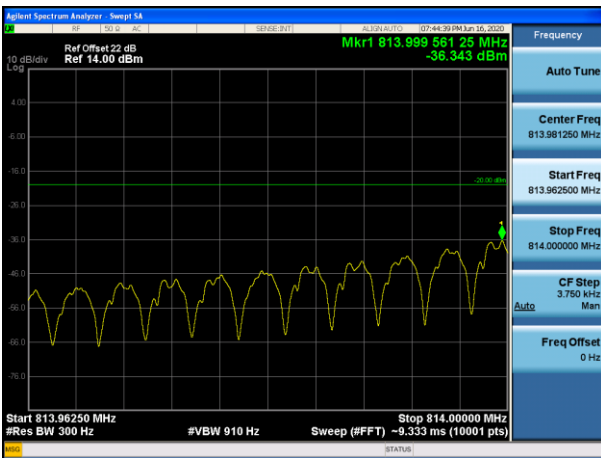

Channel 26691-1 tone offset 0, BW 3.75kHz, BPSK
Frequency up to and including 37.5kHz