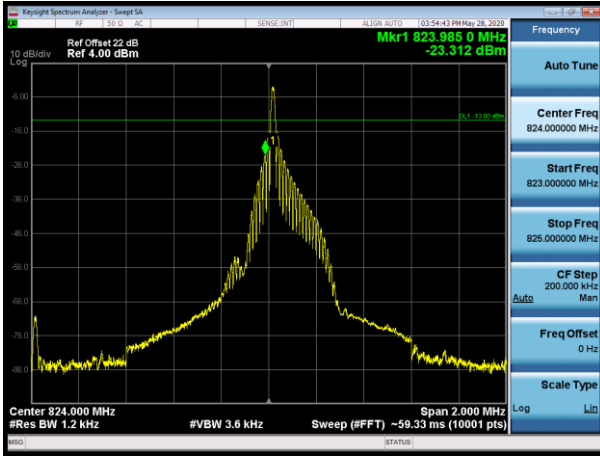

NB IoT Band 26 824-849MHz

Channel 26791-1 tone offset 0, BW 15kHz, BPSK