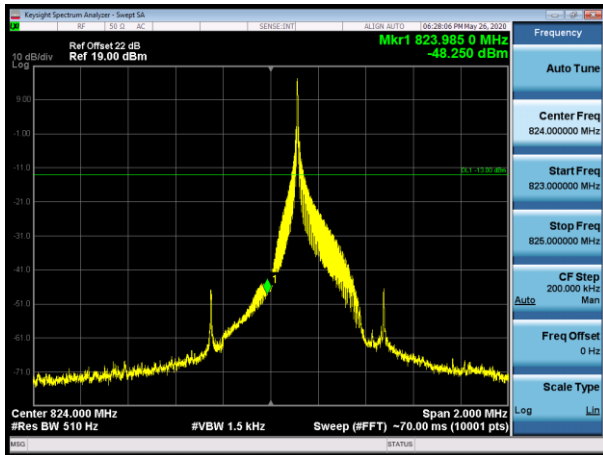

Channel 26792-1 tone offset 0, BW 3.75kHz, BPSK