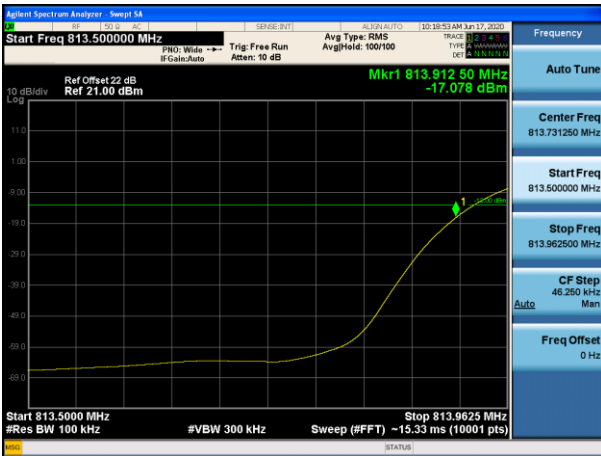

Channel 26691-1 tone offset 0, BW 3.75kHz, QPSK
Frequency greater 37.5kHz