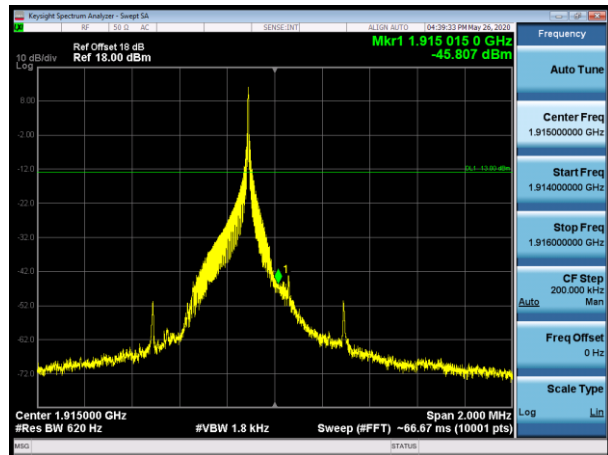

Channel 26041-1 tone offset 0, BW 3.75kHz, QPSK

Channel 26689-1 tone offset 47, BW 3.75kHz, QPSK

Channel 26042-1 tone offset 0, BW 3.75kHz, BPSK

Channel 26688-1 tone offset 47, BW 3.75kHz, BPSK

Channel 26042-1 tone offset 0, BW 3.75kHz, QPSK

Channel 26688-1 tone offset 47, BW 3.75kHz, QPSK

Note: All modes of operation were investigated, only the worst case results were shown in the report.

NB IoT Band 26 814-824MHz

Channel 26691-1 tone offset 0, BW 15kHz, BPSK
Frequency up to and including 37.5kHz