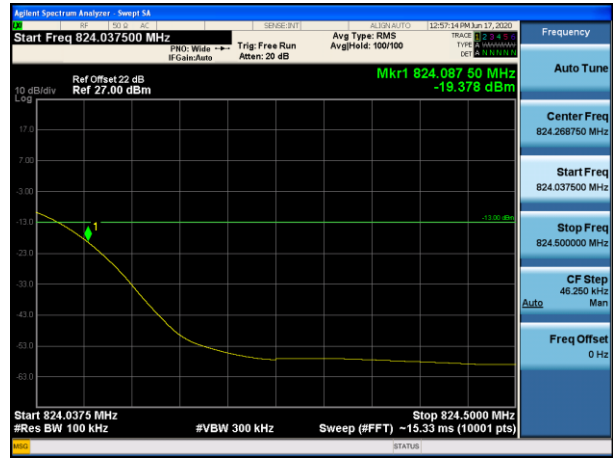

Channel 26789-1 tone offset 11, BW 15kHz, QPSK
Frequency greater 37.5kHz