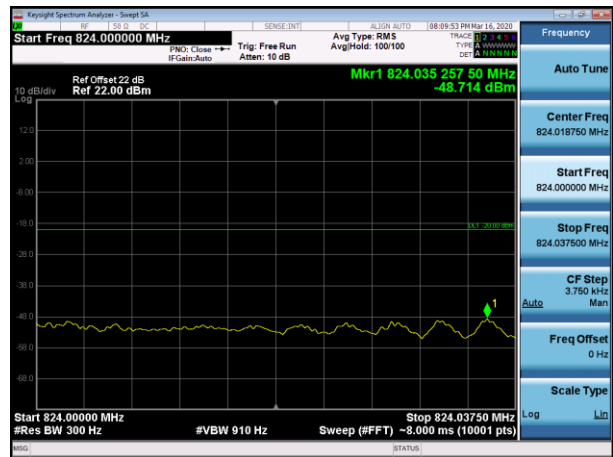

Channel 26788-1 tone offset 47, BW 3.75kHz, QPSK
Frequency up to and including 37.5kHz