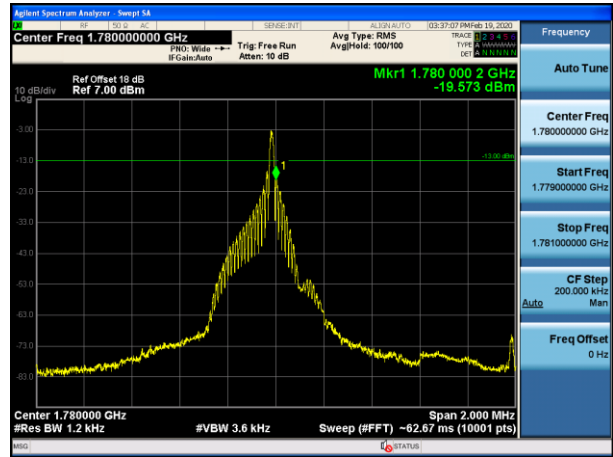

Channel 132671-1 tone offset 11, BW 15kHz, BPSK