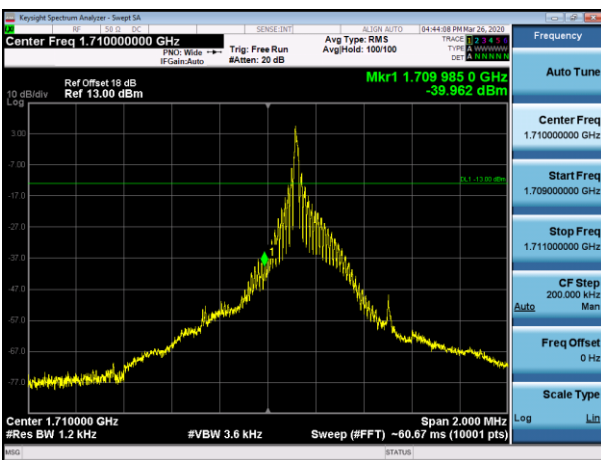

Channel 27038-1 tone offset 47, BW 3.75kHz, QPSK

Note: All modes of operation were investigated, only the worst case results were shown in the report.

NB IoT Band 66

Channel 131973-1 tone offset 0, BW 15kHz, BPSK

Channel 132671-1 tone offset 11, BW 15kHz, BPSK

Channel 131973-1 tone offset 0, BW 15kHz, QPSK

Channel 132671-1 tone offset 11, BW 15kHz, QPSK

Channel 131974-1 tone offset 0, BW 15kHz, BPSK

Channel 132670-1 tone offset 11, BW 15kHz, BPSK