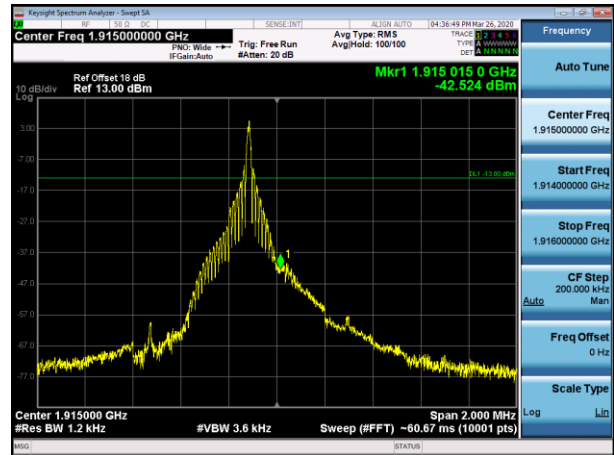

NB IoT Band 25

Channel 26041-1 tone offset 0, BW 15kHz, BPSK

Channel 26689-1 tone offset 11, BW 15kHz, BPSK

Channel 26041-1 tone offset 0, BW 15kHz, QPSK

Channel 26689-1 tone offset 11, BW 15kHz, QPSK

Channel 26042-1 tone offset 0, BW 15kHz, BPSK

Channel 26688-1 tone offset 11, BW 15kHz, BPSK

Channel 26042-1 tone offset 0, BW 15kHz, QPSK

Channel 26688-1 tone offset 11, BW 15kHz, QPSK

Channel 26041-1 tone offset 0, BW 3.75kHz, BPSK

Channel 26689-1 tone offset 47, BW 3.75kHz, BPSK