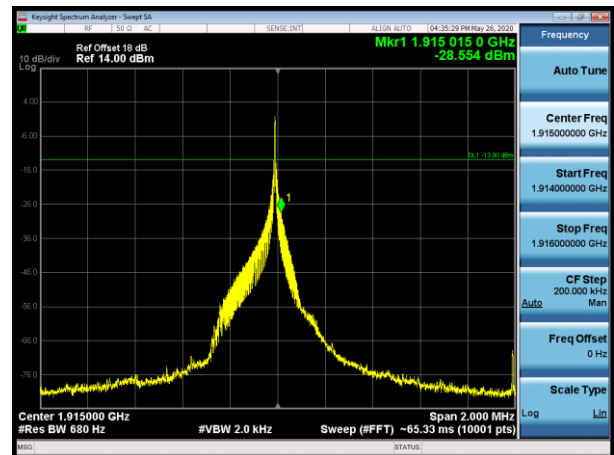

Channel 26689-1 tone offset 47, BW 3.75kHz, QPSK