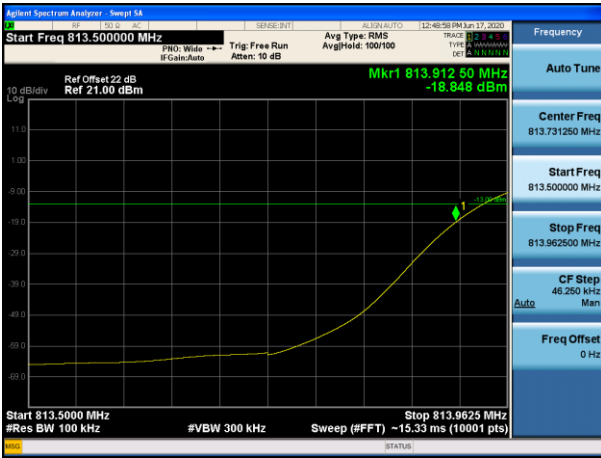

Channel 26688-1 tone offset 47, BW 3.75kHz, QPSK

Note: All modes of operation were investigated, only the worst case results were shown in the report.

NB IoT Band 26 814-824MHz

Channel 26691-1 tone offset 0, BW 15kHz, BPSK
Frequency up to and including 37.5kHz

Channel 26789-1 tone offset 11, BW 15kHz, BPSK
Frequency up to and including 37.5kHz

Channel 26691-1 tone offset 0, BW 15kHz, BPSK
Frequency greater 37.5kHz

Channel 26789-1 tone offset 11, BW 15kHz, BPSK
Frequency greater 37.5kHz

Channel 26691-1 tone offset 0, BW 15kHz, QPSK
Frequency up to and including 37.5kHz

Channel 26789-1 tone offset 11, BW 15kHz, QPSK
Frequency up to and including 37.5kHz

Channel 26691-1 tone offset 0, BW 15kHz, QPSK
Frequency greater 37.5kHz