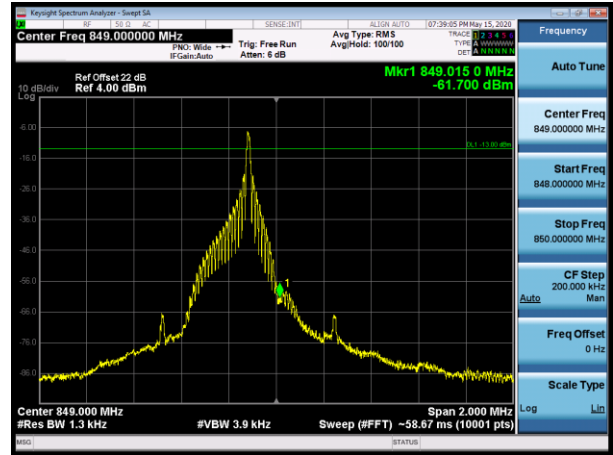

Channel 27038-1 tone offset 11, BW 15kHz, QPSK