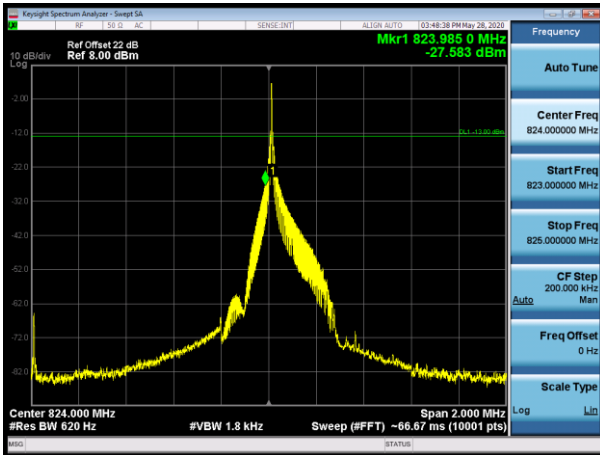

Channel 27038-1 tone offset 11, BW 15kHz, BPSK

Channel 26792-1 tone offset 0, BW 15kHz, QPSK

Channel 27038-1 tone offset 11, BW 15kHz, QPSK

Channel 26791-1 tone offset 0, BW 3.75kHz, BPSK

Channel 27039-1 tone offset 47, BW 3.75kHz, BPSK