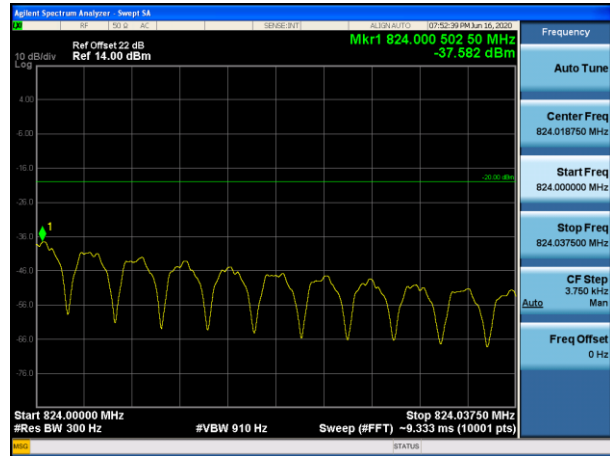

Channel 26789-1 tone offset 47, BW 3.75kHz, QPSK
Frequency up to and including 37.5kHz