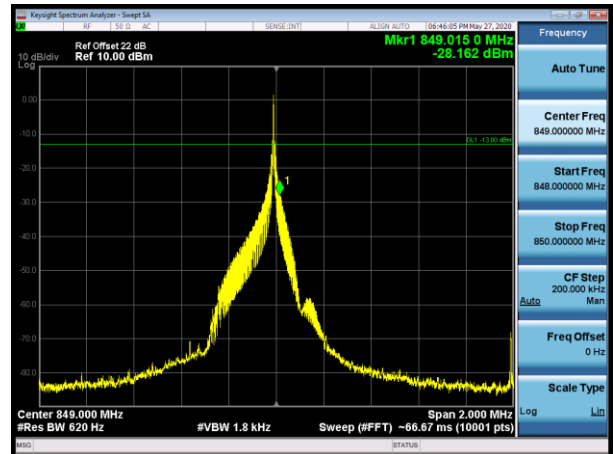

Channel 27038-1 tone offset 11, BW 15kHz, BPSK

Channel 26792-1 tone offset 0, BW 15kHz, QPSK

Channel 27038-1 tone offset 11, BW 15kHz, QPSK

Channel 26791-1 tone offset 0, BW 3.75kHz, BPSK

Channel 27039-1 tone offset 47, BW 3.75kHz, BPSK