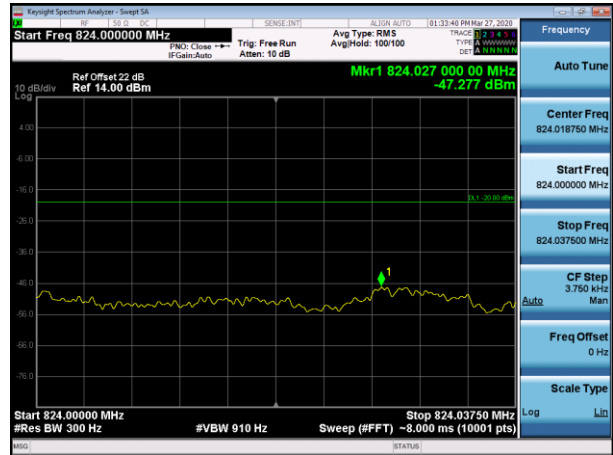

Channel 26692-1 tone offset 0, BW 15kHz, BPSK
Frequency greater 37.5kHz

Channel 26788-1 tone offset 11, BW 15kHz, BPSK
Frequency greater 37.5kHz

Channel 26692-1 tone offset 0, BW 15kHz, QPSK
Frequency up to and including 37.5kHz

Channel 26788-1 tone offset 11, BW 15kHz, QPSK
Frequency up to and including 37.5kHz

Channel 26692-1 tone offset 0, BW 15kHz, QPSK
Frequency greater 37.5kHz

Channel 26788-1 tone offset 11, BW 15kHz, QPSK
Frequency greater 37.5kHz