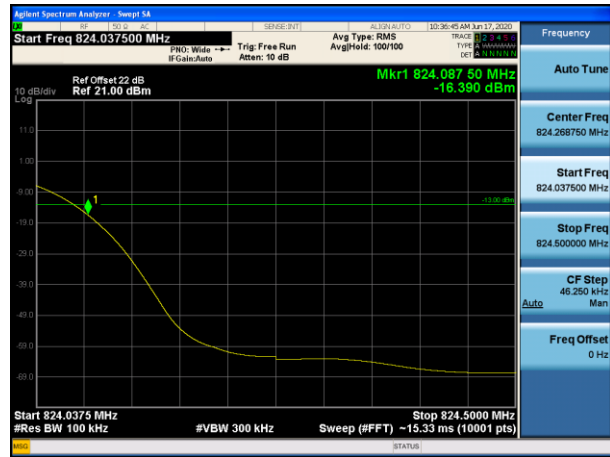

Channel 26789-1 tone offset 47, BW 3.75kHz, QPSK
Frequency greater 37.5kHz