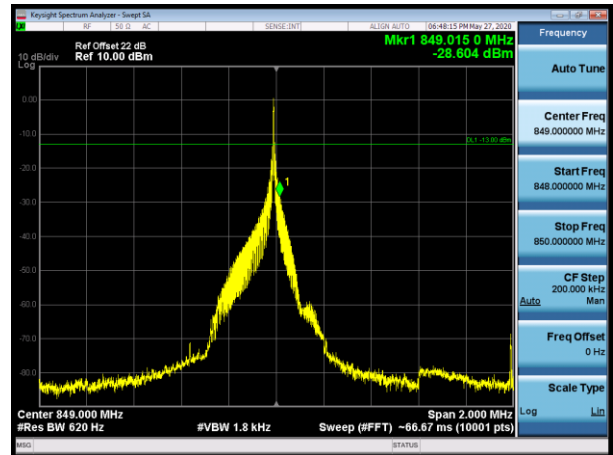

Channel 27039-1 tone offset 47, BW 3.75kHz, QPSK