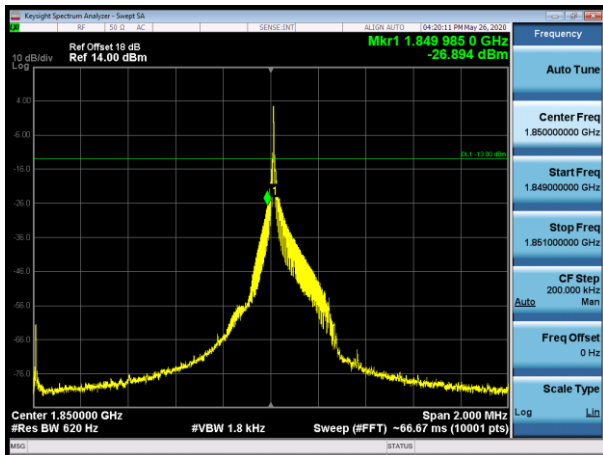

Channel 26688-1 tone offset 11, BW 15kHz, BPSK

Channel 26042-1 tone offset 0, BW 15kHz, QPSK

Channel 26688-1 tone offset 11, BW 15kHz, QPSK

Channel 26041-1 tone offset 0, BW 3.75kHz, BPSK

Channel 26689-1 tone offset 47, BW 3.75kHz, BPSK