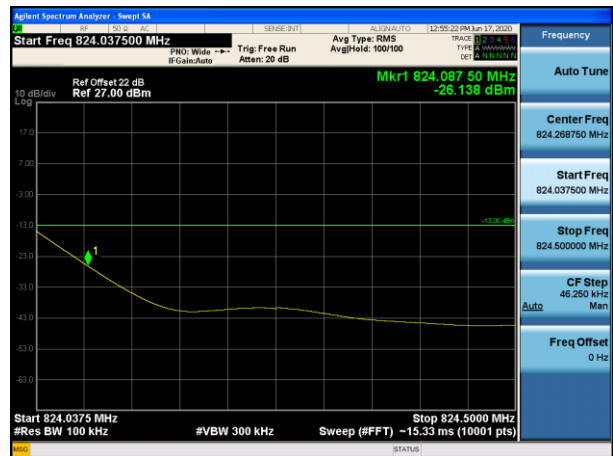

Channel 26788-1 tone offset 11, BW 15kHz, QPSK
Frequency greater 37.5kHz