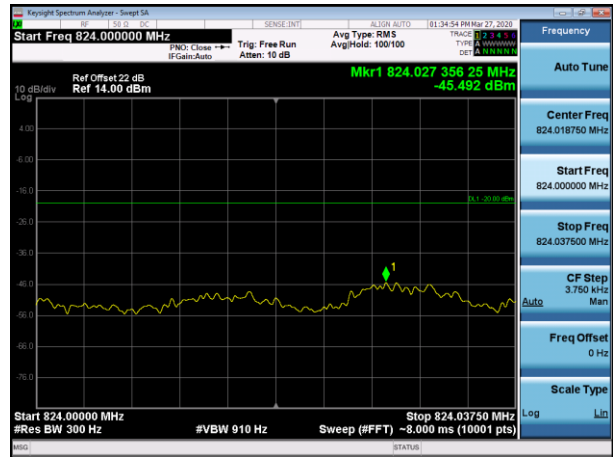

Channel 26789-1 tone offset 11, BW 15kHz, BPSK
Frequency up to and including 37.5kHz

Channel 26691-1 tone offset 0, BW 15kHz, BPSK
Frequency greater 37.5kHz

Channel 26789-1 tone offset 11, BW 15kHz, BPSK
Frequency greater 37.5kHz

Channel 26691-1 tone offset 0, BW 15kHz, QPSK
Frequency up to and including 37.5kHz

Channel 26789-1 tone offset 11, BW 15kHz, QPSK
Frequency up to and including 37.5kHz

Channel 26691-1 tone offset 0, BW 15kHz, QPSK
Frequency greater 37.5kHz

Channel 26789-1 tone offset 11, BW 15kHz, QPSK
Frequency greater 37.5kHz

Channel 26692-1 tone offset 0, BW 15kHz, BPSK
Frequency up to and including 37.5kHz

Channel 26788-1 tone offset 11, BW 15kHz, BPSK
Frequency up to and including 37.5kHz