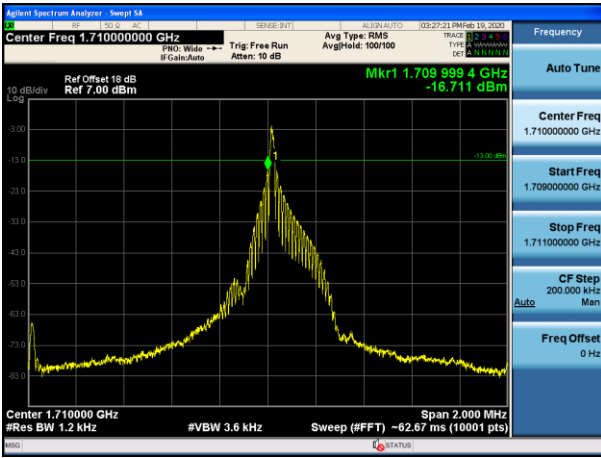

Channel 26791-1 tone offset 0, BW 3.75kHz, QPSK

Channel 27039-1 tone offset 47, BW 3.75kHz, QPSK

Channel 26792-1 tone offset 0, BW 3.75kHz, BPSK

Channel 27038-1 tone offset 47, BW 3.75kHz, BPSK

Channel 26792-1 tone offset 0, BW 3.75kHz, QPSK

Channel 27038-1 tone offset 47, BW 3.75kHz, QPSK

Note: All modes of operation were investigated, only the worst case results were shown in the report.

NB IoT Band 66

Channel 131973-1 tone offset 0, BW 15kHz, BPSK