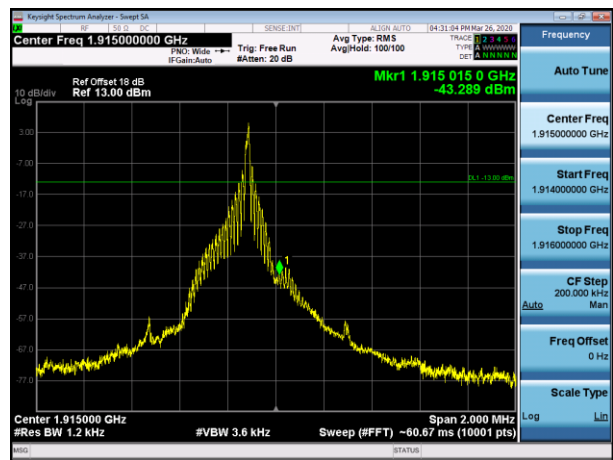

NB IoT Band 25

Channel 26041-1 tone offset 0, BW 15kHz, BPSK

Channel 26689-1 tone offset 11, BW 15kHz, BPSK

Channel 26041-1 tone offset 0, BW 15kHz, QPSK

Channel 26689-1 tone offset 11, BW 15kHz, QPSK

Channel 26042-1 tone offset 0, BW 15kHz, BPSK

Channel 26688-1 tone offset 11, BW 15kHz, BPSK

Channel 26042-1 tone offset 0, BW 15kHz, QPSK

Channel 26688-1 tone offset 11, BW 15kHz, QPSK

Channel 26041-1 tone offset 0, BW 3.75kHz, BPSK

Channel 26689-1 tone offset 47, BW 3.75kHz, BPSK