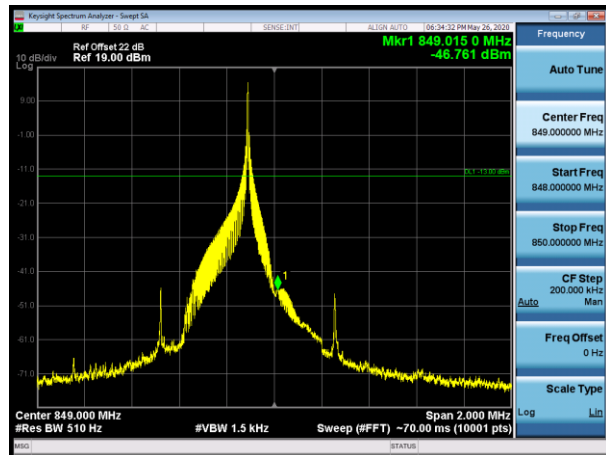

Channel 26791-1 tone offset 0, BW 3.75kHz, QPSK

Channel 27039-1 tone offset 47, BW 3.75kHz, QPSK

Channel 26792-1 tone offset 0, BW 3.75kHz, BPSK

Channel 27038-1 tone offset 47, BW 3.75kHz, BPSK

Channel 26792-1 tone offset 0, BW 3.75kHz, QPSK

Channel 27038-1 tone offset 47, BW 3.75kHz, QPSK

Note: All modes of operation were investigated, only the worst case results were shown in the report.

NB IoT Band 66

Channel 131973-1 tone offset 0, BW 15kHz, BPSK