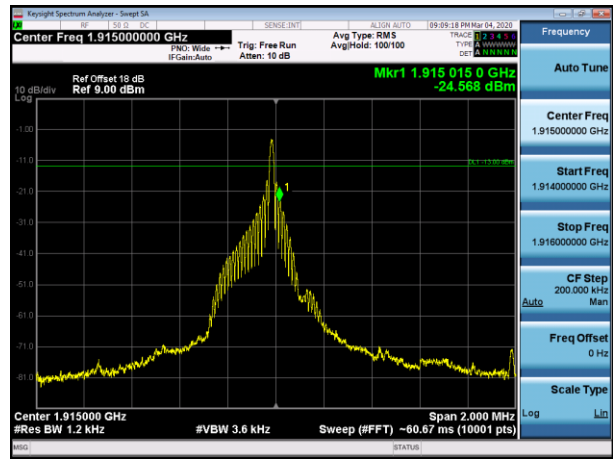

NB IoT Band 25

Channel 26041-1 tone offset 0, BW 15kHz, BPSK

Channel 26689-1 tone offset 11, BW 15kHz, BPSK

Channel 26041-1 tone offset 0, BW 15kHz, QPSK

Channel 26689-1 tone offset 11, BW 15kHz, QPSK

Channel 26042-1 tone offset 0, BW 15kHz, BPSK

Channel 26688-1 tone offset 11, BW 15kHz, BPSK

Channel 26042-1 tone offset 0, BW 15kHz, QPSK

Channel 26688-1 tone offset 11, BW 15kHz, QPSK

Channel 26041-1 tone offset 0, BW 3.75kHz, BPSK

Channel 26689-1 tone offset 47, BW 3.75kHz, BPSK