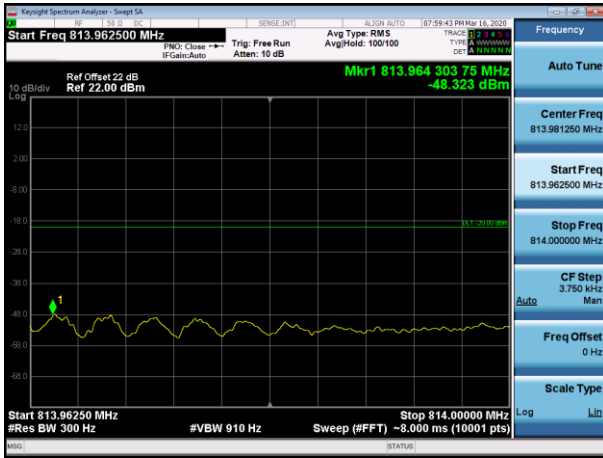

Channel 26692-1 tone offset 0, BW 3.75kHz, BPSK
Frequency up to and including 37.5kHz