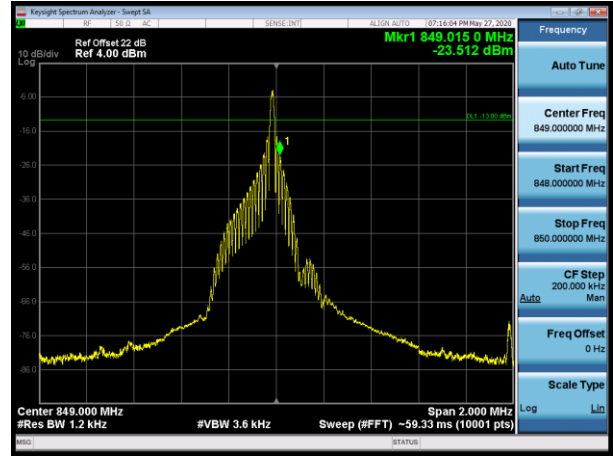

Channel 27039-1 tone offset 11, BW 15kHz, BPSK