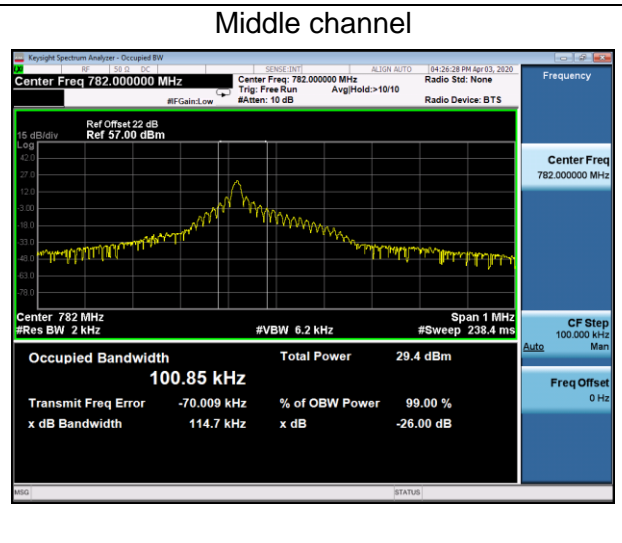

Middle channel