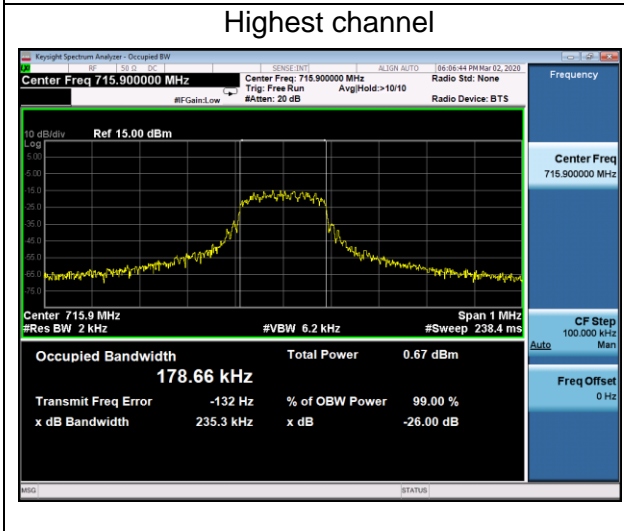

12 Tones 15kHz QPSK Modulation

Channel	Lowest	Middle	Highest
99% Occupied bandwidth (kHz)	178.50	179.89	178.66
-26 dBc bandwidth (kHz)	233.2	233.5	235.3

Lowest channel

Middle channel

Highest channel

NB IoT Band 13

Tone 3.75kHz BPSK Modulation

Channel	Lowest	Middle	Highest
99% Occupied bandwidth (kHz)	48.217	46.871	48.871
-26 dBc bandwidth (kHz)	38.59	38.56	38.82

Lowest channel

Middle channel

Highest channel

Tone 3.75kHz QPSK Modulation