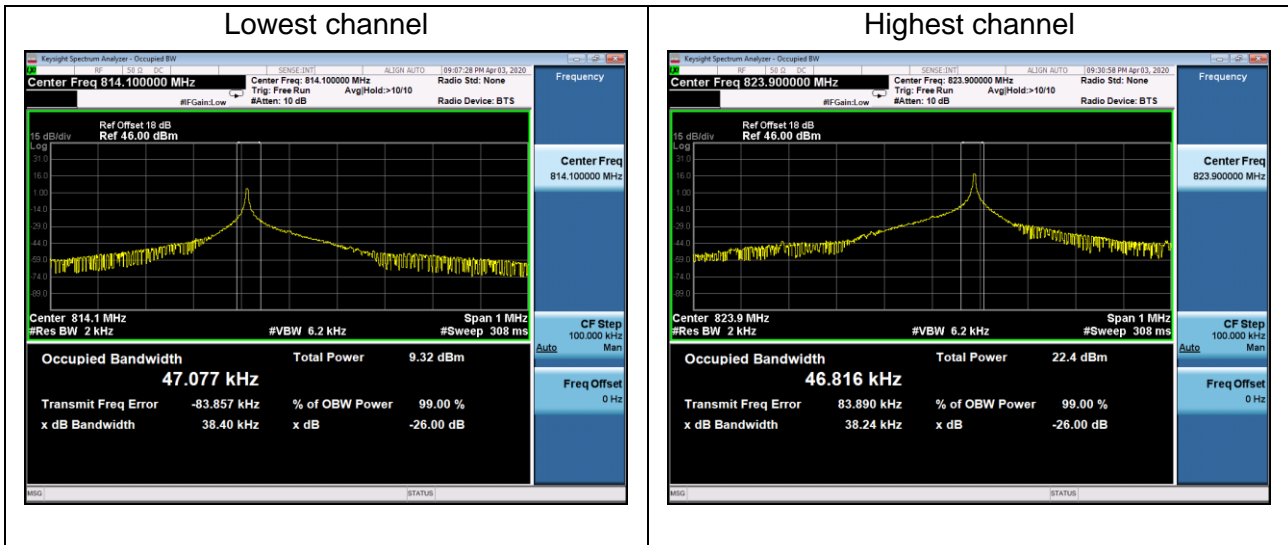

Middle channel

Highest channel

12 Tones 15kHz QPSK Modulation

Channel	Lowest	Middle	Highest
99% Occupied bandwidth (kHz)	179.34	179.58	178.65
-26 dBc bandwidth (kHz)	235.7	233.9	234.0

Lowest channel

Middle channel

Highest channel

NB-IoT Band 26 814-824MHz

Tone 3.75kHz BPSK Modulation

Channel	Lowest	Highest
99% Occupied bandwidth (kHz)	47.077	46.816
-26 dBc bandwidth (kHz)	38.40	38.24

Tone 3.75kHz QPSK Modulation

Channel	Lowest	Highest
99% Occupied bandwidth (kHz)	52.686	52.546
-26 dBc bandwidth (kHz)	42.64	42.84