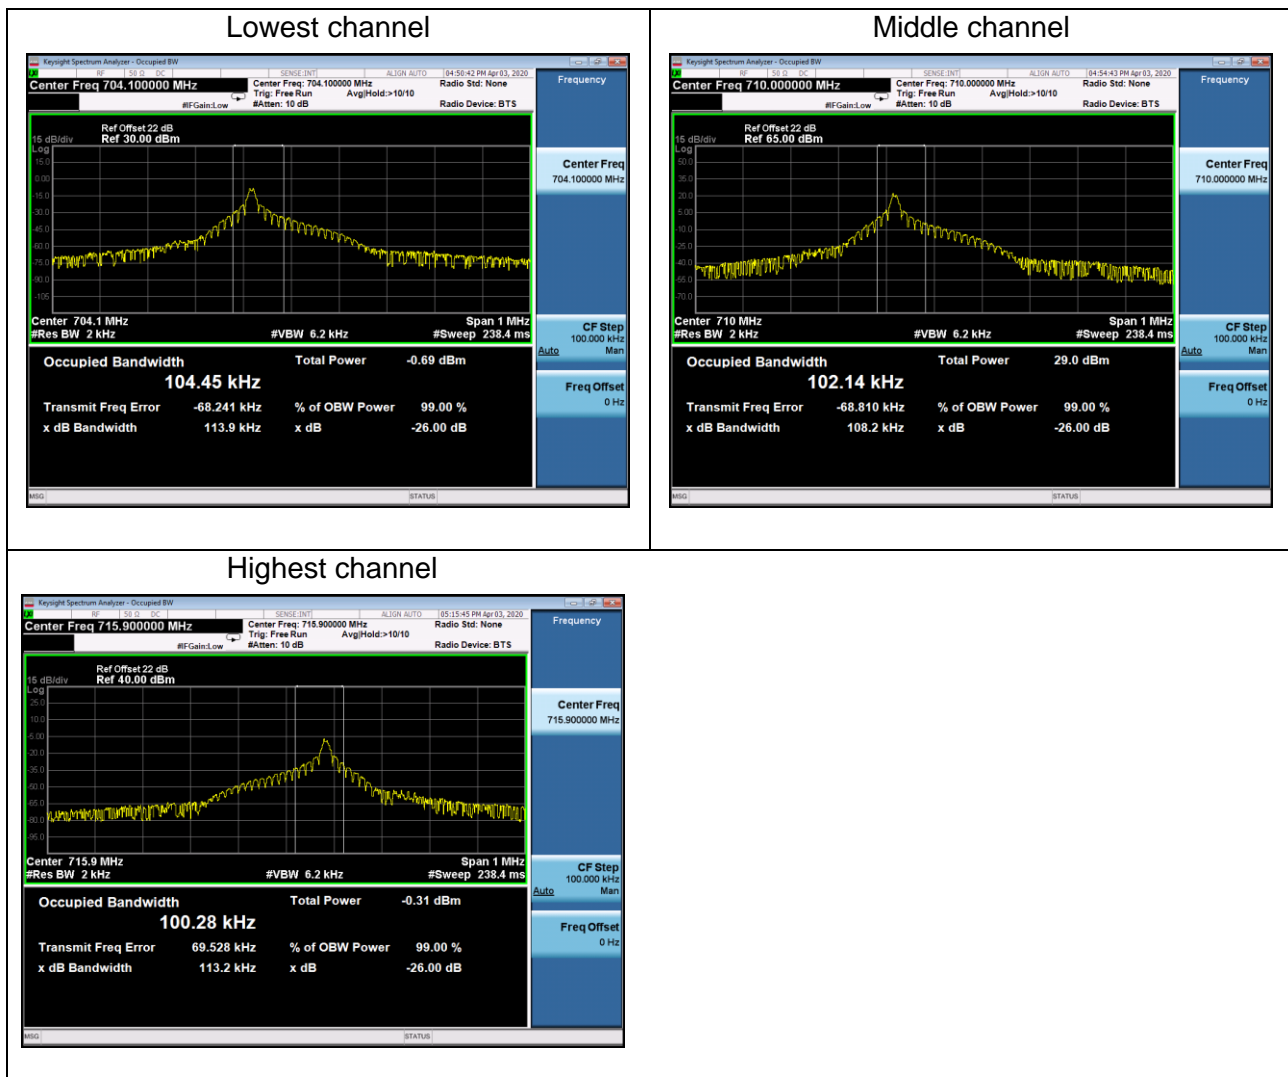

Channel	Lowest	Middle	Highest
99% Occupied bandwidth (kHz)	177.83	178.56	178.92
-26 dBc bandwidth (kHz)	235.6	233.9	233.1

Lowest channel

Middle channel

Highest channel

NB-IoT Band 17

Tone 3.75kHz BPSK Modulation

Channel	Lowest	Middle	Highest
99% Occupied bandwidth (kHz)	47.367	45.285	46.102
-26 dBc bandwidth (kHz)	38.62	37.93	38.77

Lowest channel

Middle channel

Highest channel

Tone 3.75kHz QPSK Modulation

Channel	Lowest	Middle	Highest
99% Occupied bandwidth (kHz)	51.565	52.384	52.252
-26 dBc bandwidth (kHz)	41.87	42.68	42.61

Tone 15kHz BPSK Modulation

Channel	Lowest	Middle	Highest
99% Occupied bandwidth (kHz)	104.45	102.14	100.28
-26 dBc bandwidth (kHz)	113.9	108.2	113.2

Tone 15kHz QPSK Modulation

Channel	Lowest	Middle	Highest
99% Occupied bandwidth (kHz)	103.07	101.75	99.727
-26 dBc bandwidth (kHz)	128.4	128.6	116.4