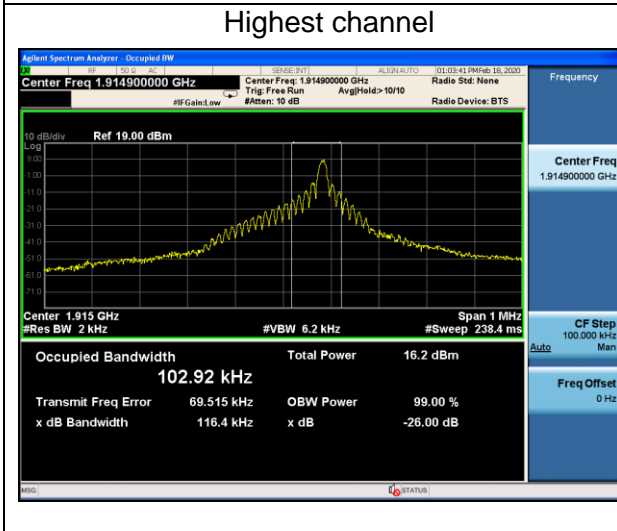

Tone 15kHz QPSK Modulation

Channel	Lowest	Middle	Highest
99% Occupied bandwidth (kHz)	105.55	101.46	102.92
-26 dBc bandwidth (kHz)	118.0	114.6	116.4