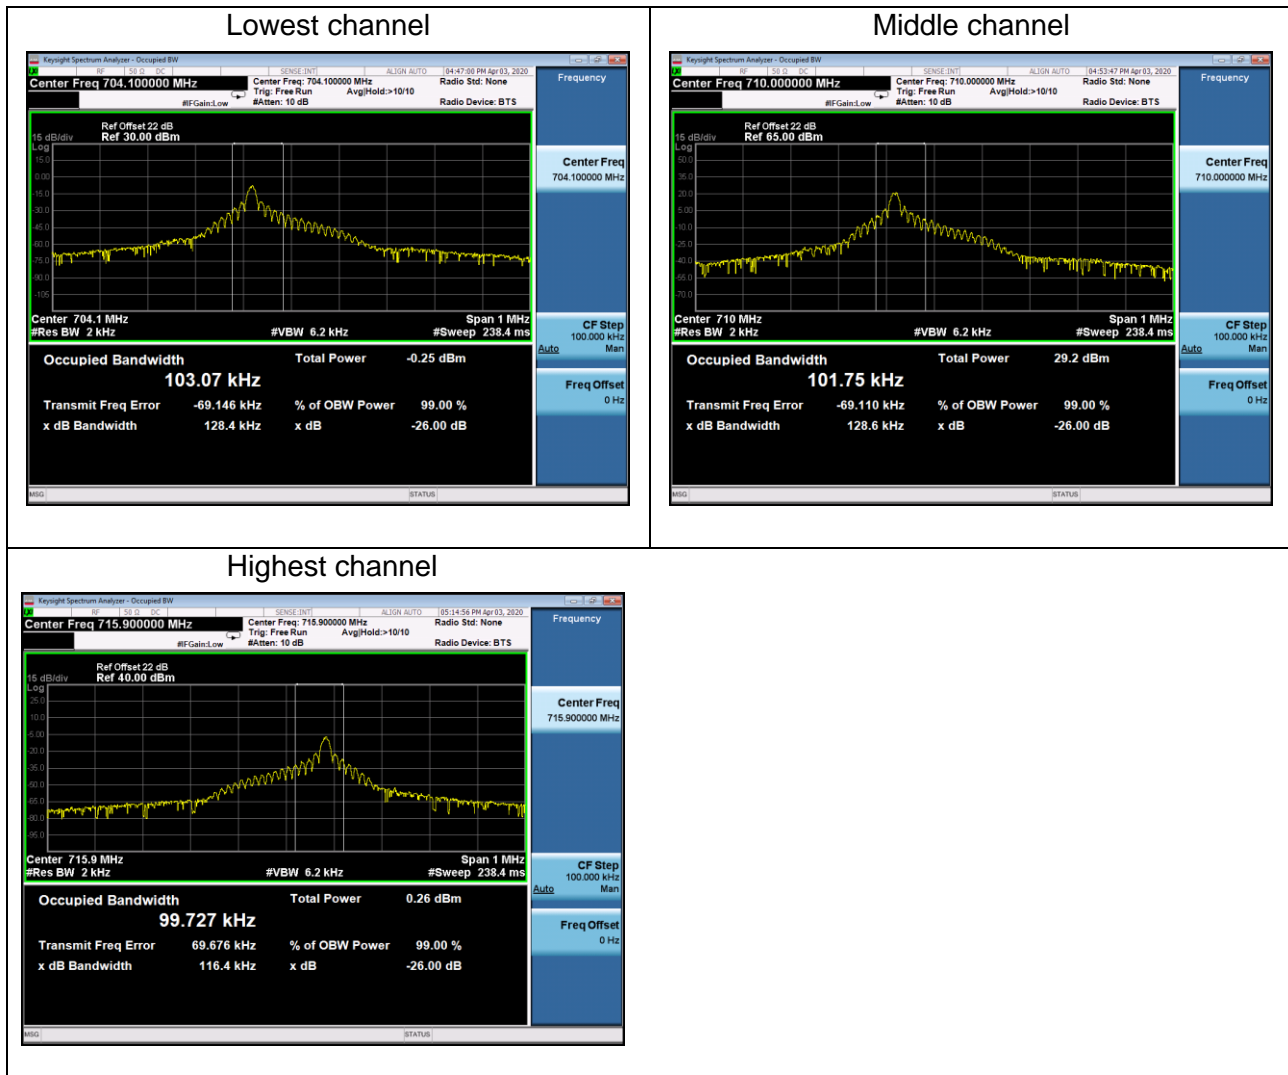

Channel	Lowest	Middle	Highest
99% Occupied bandwidth (kHz)	177.83	178.56	178.92
-26 dBc bandwidth (kHz)	235.6	233.9	233.1

Lowest channel

Middle channel

Highest channel

NB-IoT Band 17

Tone 3.75kHz BPSK Modulation

Channel	Lowest	Middle	Highest
99% Occupied bandwidth (kHz)	47.367	45.285	46.102
-26 dBc bandwidth (kHz)	38.62	37.93	38.77

Lowest channel

Middle channel

Highest channel

Tone 3.75kHz QPSK Modulation

Channel	Lowest	Middle	Highest
99% Occupied bandwidth (kHz)	51.565	52.384	52.252
-26 dBc bandwidth (kHz)	41.87	42.68	42.61

Tone 15kHz BPSK Modulation

Channel	Lowest	Middle	Highest
99% Occupied bandwidth (kHz)	104.45	102.14	100.28
-26 dBc bandwidth (kHz)	113.9	108.2	113.2

Tone 15kHz QPSK Modulation

Channel	Lowest	Middle	Highest
99% Occupied bandwidth (kHz)	103.07	101.75	99.727
-26 dBc bandwidth (kHz)	128.4	128.6	116.4