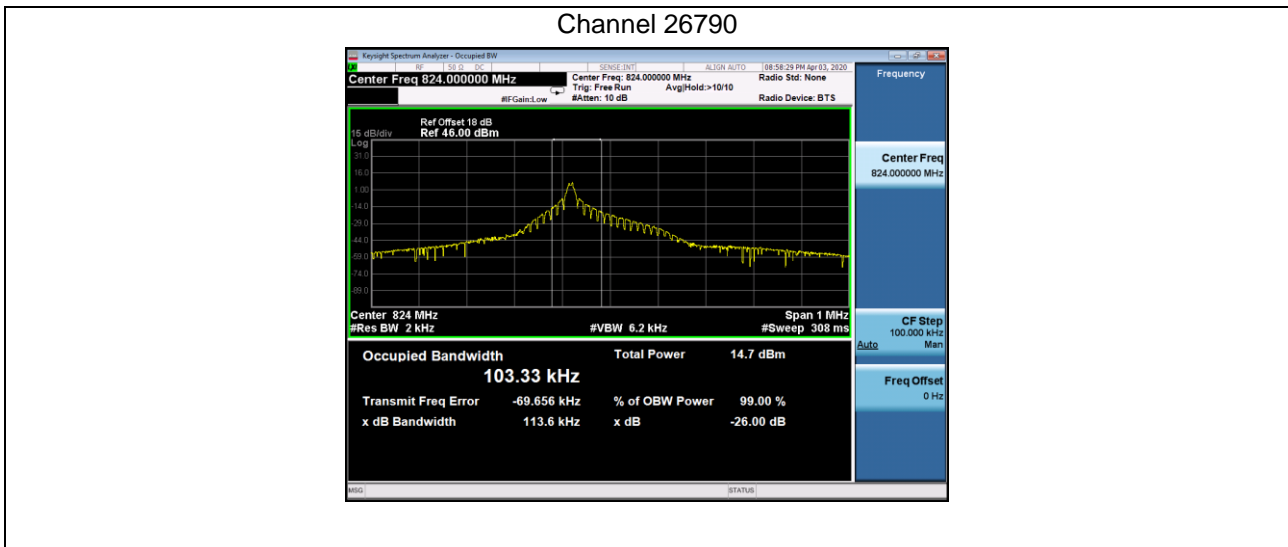

Tone 15kHz BPSK Modulation

Channel	Lowest	Highest
99% Occupied bandwidth (kHz)	103.49	102.92
-26 dBc bandwidth (kHz)	113.7	113.9

Tone 15kHz QPSK Modulation

Channel	Lowest	Highest
99% Occupied bandwidth (kHz)	92.862	102.42
-26 dBc bandwidth (kHz)	114.0	130.0

12 Tones 15kHz QPSK Modulation

Channel	Lowest	Highest
99% Occupied bandwidth (kHz)	178.53	178.20
-26 dBc bandwidth (kHz)	231.7	234.3

NB IoT Band 26 824MHz

Tone 3.75kHz BPSK Modulation

Channel	26790
99% Occupied bandwidth (kHz)	46.877
-26 dBc bandwidth (kHz)	38.33

Tone 3.75kHz QPSK Modulation

Channel	26790
99% Occupied bandwidth (kHz)	51.833
-26 dBc bandwidth (kHz)	41.53

Tone 15kHz BPSK Modulation

Channel	26790
99% Occupied bandwidth (kHz)	103.33
-26 dBc bandwidth (kHz)	113.6