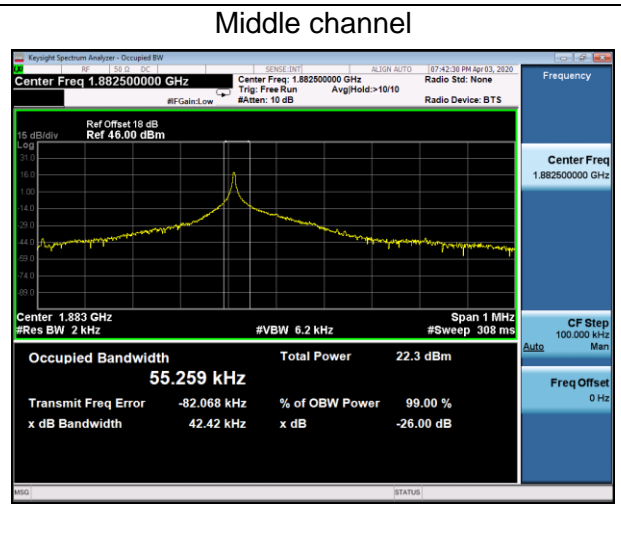

Tone 3.75kHz BPSK Modulation

Channel	Lowest	Middle	Highest
99% Occupied bandwidth (kHz)	57.238	49.096	53.564
-26 dBc bandwidth (kHz)	39.29	38.47	38.86

Lowest channel

Middle channel

Highest channel

Tone 3.75kHz QPSK Modulation

Channel	Lowest	Middle	Highest
99% Occupied bandwidth (kHz)	60.568	55.259	62.003
-26 dBc bandwidth (kHz)	44.55	42.42	45.40

Lowest channel

Middle channel

Highest channel

Tone 15kHz BPSK Modulation

Channel	Lowest	Middle	Highest
99% Occupied bandwidth (kHz)	107.57	104.63	107.24
-26 dBc bandwidth (kHz)	118.0	112.0	114.8