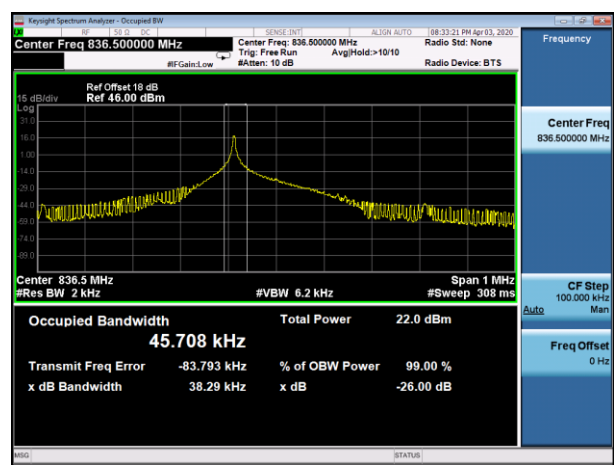

NB IoT Band 26 824-849MHz

Tone 3.75kHz BPSK Modulation

Channel	Lowest	Middle	Highest
99% Occupied bandwidth (kHz)	44.813	45.708	47.957
-26 dBc bandwidth (kHz)	37.97	38.29	38.64

Lowest channel

Middle channel

Highest channel