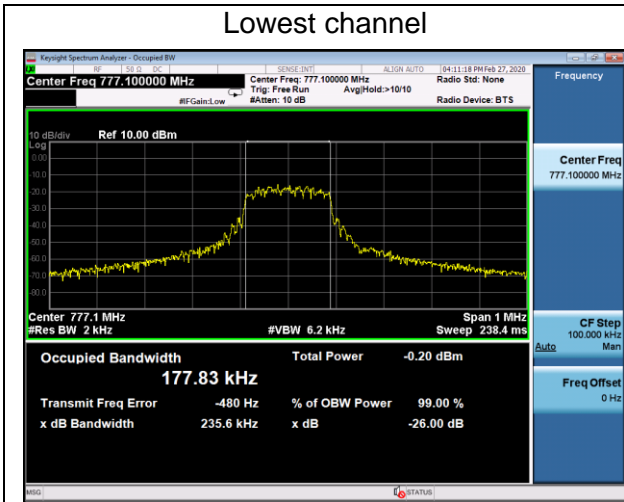

Channel	Lowest	Middle	Highest
99% Occupied bandwidth (kHz)	53.246	51.476	51.218
-26 dBc bandwidth (kHz)	42.87	42.28	42.41

Tone 15kHz BPSK Modulation

Channel	Lowest	Middle	Highest
99% Occupied bandwidth (kHz)	104.43	103.07	102.00
-26 dBc bandwidth (kHz)	116.8	113.3	116.9

Tone 15kHz QPSK Modulation

Channel	Lowest	Middle	Highest
99% Occupied bandwidth (kHz)	100.41	100.85	102.72
-26 dBc bandwidth (kHz)	113.5	114.7	117.0

Lowest channel

Middle channel

Highest channel

12 Tones 15kHz QPSK Modulation

Channel	Lowest	Middle	Highest
99% Occupied bandwidth (kHz)	177.83	178.56	178.92
-26 dBc bandwidth (kHz)	235.6	233.9	233.1

Lowest channel

Middle channel

Highest channel

NB-IoT Band 17

Tone 3.75kHz BPSK Modulation