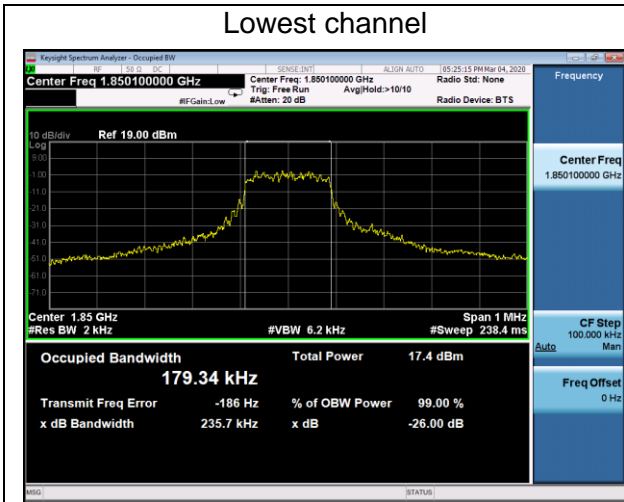

Middle channel

Highest channel

12 Tones 15kHz QPSK Modulation

Channel	Lowest	Middle	Highest
99% Occupied bandwidth (kHz)	179.34	179.58	178.65
-26 dBc bandwidth (kHz)	235.7	233.9	234.0

Lowest channel

Middle channel

Highest channel

NB-IoT Band 26 814-824MHz

Tone 3.75kHz BPSK Modulation

Channel	Lowest	Highest
99% Occupied bandwidth (kHz)	47.077	46.816
-26 dBc bandwidth (kHz)	38.40	38.24

Tone 3.75kHz QPSK Modulation

Channel	Lowest	Highest
99% Occupied bandwidth (kHz)	52.686	52.546
-26 dBc bandwidth (kHz)	42.64	42.84