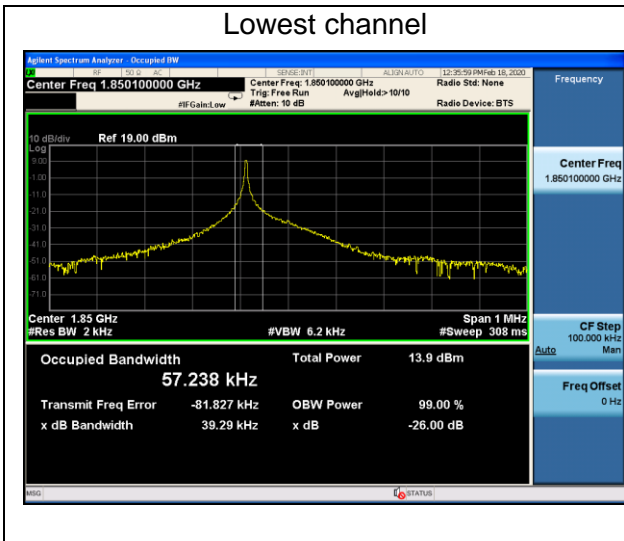

NB-IoT Band 25

Tone 3.75kHz BPSK Modulation

Channel	Lowest	Middle	Highest
99% Occupied bandwidth (kHz)	57.238	49.096	53.564
-26 dBc bandwidth (kHz)	39.29	38.47	38.86

Lowest channel