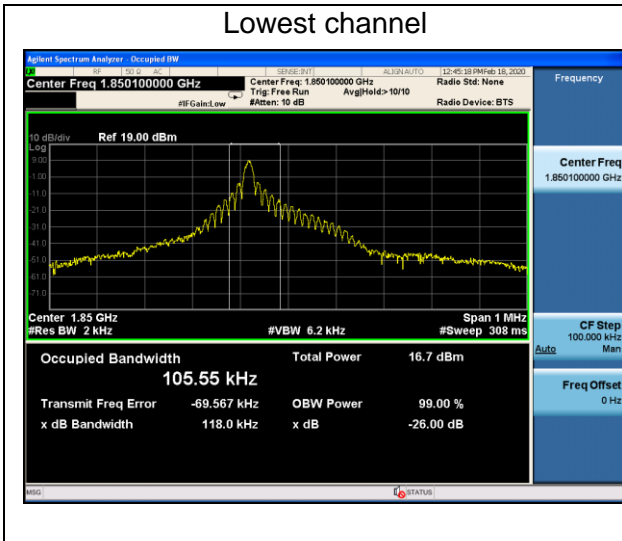

Lowest channel

Middle channel

Highest channel

Tone 15kHz QPSK Modulation

Channel	Lowest	Middle	Highest
99% Occupied bandwidth (kHz)	105.55	101.46	102.92
-26 dBc bandwidth (kHz)	118.0	114.6	116.4

Lowest channel