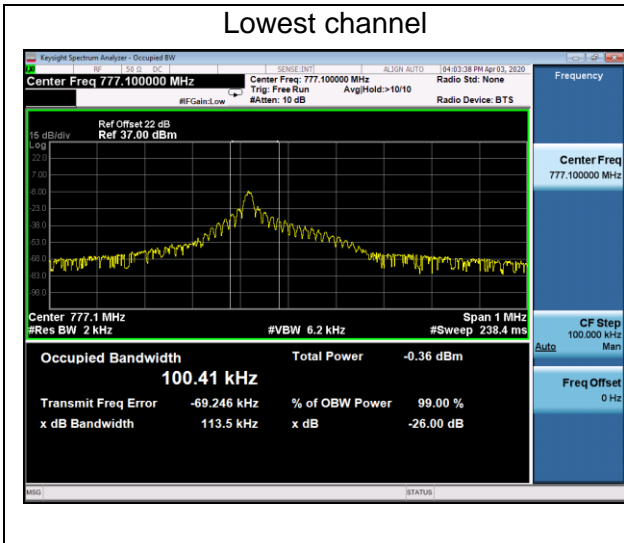

Highest channel

Tone 15kHz QPSK Modulation

Channel	Lowest	Middle	Highest
99% Occupied bandwidth (kHz)	100.41	100.85	102.72
-26 dBc bandwidth (kHz)	113.5	114.7	117.0

Lowest channel