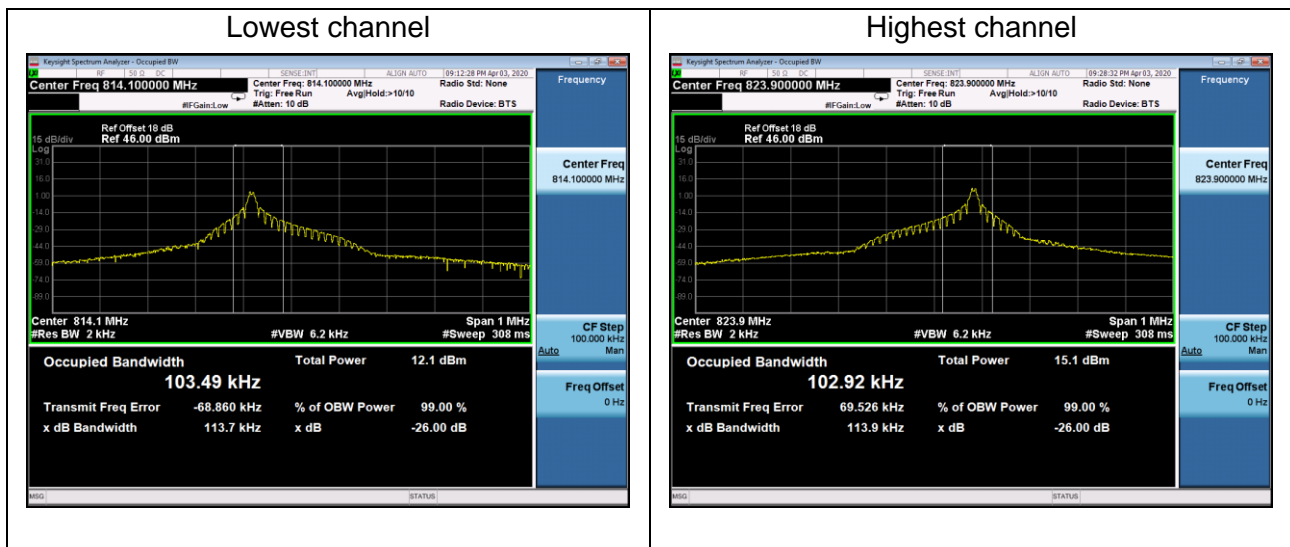

Highest channel

NB-IoT Band 26 814-824MHz

Tone 3.75kHz BPSK Modulation

Channel	Lowest	Highest
99% Occupied bandwidth (kHz)	47.077	46.816
-26 dBc bandwidth (kHz)	38.40	38.24

Tone 3.75kHz QPSK Modulation

Channel	Lowest	Highest
99% Occupied bandwidth (kHz)	52.686	52.546
-26 dBc bandwidth (kHz)	42.64	42.84

Tone 15kHz BPSK Modulation

Channel	Lowest	Highest
99% Occupied bandwidth (kHz)	103.49	102.92
-26 dBc bandwidth (kHz)	113.7	113.9

Tone 15kHz QPSK Modulation

Channel	Lowest	Highest
99% Occupied bandwidth (kHz)	92.862	102.42
-26 dBc bandwidth (kHz)	114.0	130.0