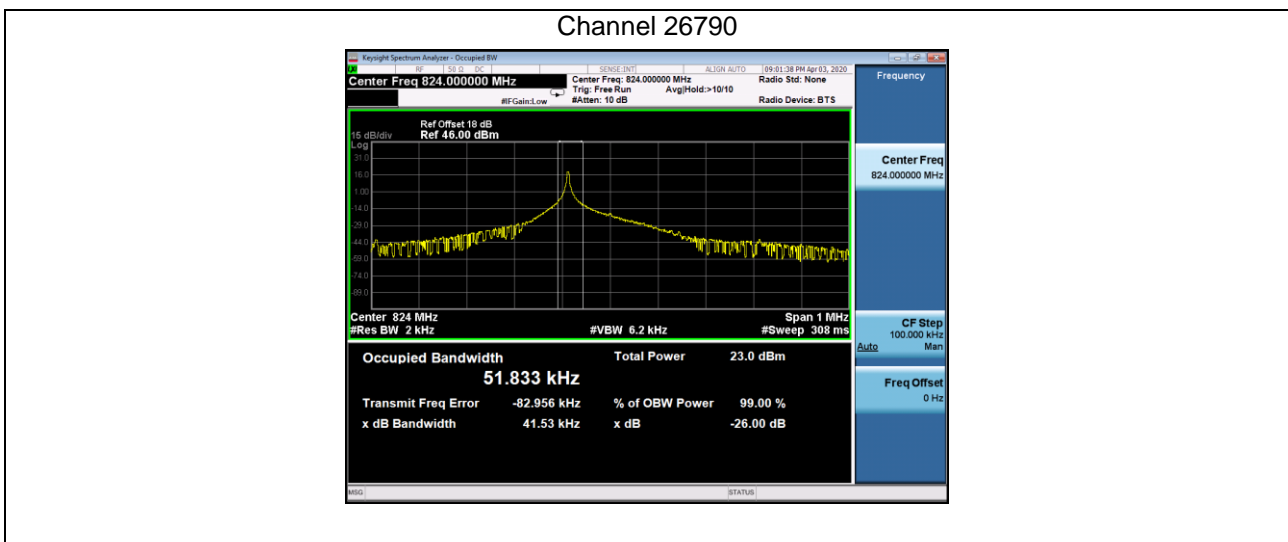

Tone 15kHz BPSK Modulation

Channel	Lowest	Highest
99% Occupied bandwidth (kHz)	103.49	102.92
-26 dBc bandwidth (kHz)	113.7	113.9

Tone 15kHz QPSK Modulation

Channel	Lowest	Highest
99% Occupied bandwidth (kHz)	92.862	102.42
-26 dBc bandwidth (kHz)	114.0	130.0

12 Tones 15kHz QPSK Modulation

Channel	Lowest	Highest
99% Occupied bandwidth (kHz)	178.53	178.20
-26 dBc bandwidth (kHz)	231.7	234.3

NB IoT Band 26 824MHz

Tone 3.75kHz BPSK Modulation

Channel	26790
99% Occupied bandwidth (kHz)	46.877
-26 dBc bandwidth (kHz)	38.33

Tone 3.75kHz QPSK Modulation

Channel	26790
99% Occupied bandwidth (kHz)	51.833
-26 dBc bandwidth (kHz)	41.53

Tone 15kHz BPSK Modulation

Channel	26790
99% Occupied bandwidth (kHz)	103.33
-26 dBc bandwidth (kHz)	113.6