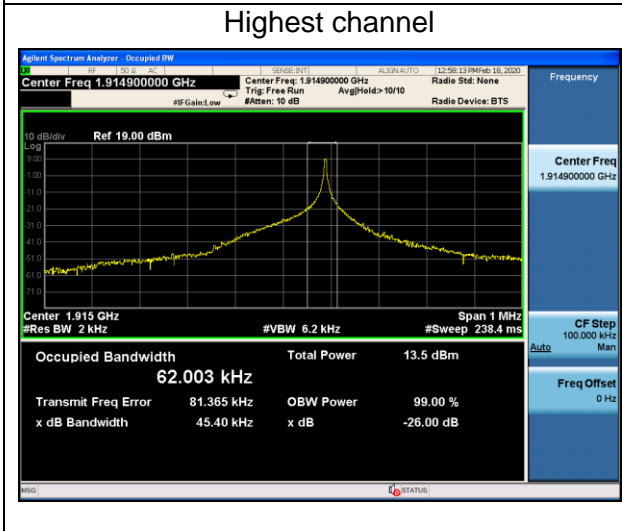

Channel	Lowest	Middle	Highest
99% Occupied bandwidth (kHz)	60.568	55.259	62.003
-26 dBc bandwidth (kHz)	44.55	42.42	45.40

Lowest channel

Middle channel

Highest channel

Tone 15kHz BPSK Modulation

Channel	Lowest	Middle	Highest
99% Occupied bandwidth (kHz)	107.57	104.63	107.24
-26 dBc bandwidth (kHz)	118.0	112.0	114.8