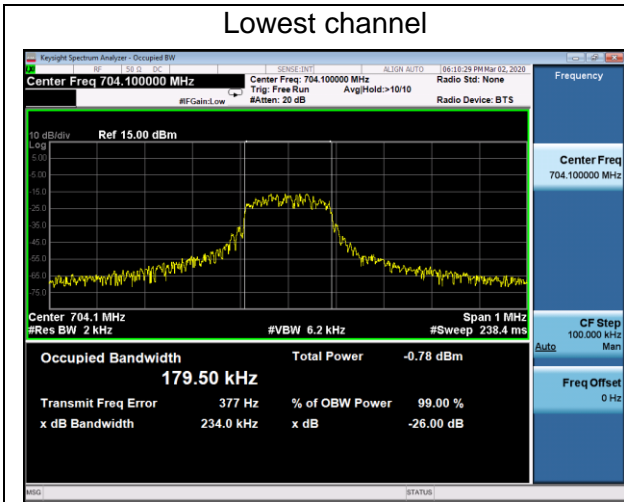

Highest channel

12 Tones 15kHz QPSK Modulation

Channel	Lowest	Middle	Highest
99% Occupied bandwidth (kHz)	179.50	179.55	178.62
-26 dBc bandwidth (kHz)	234.0	235.2	234.0

Lowest channel