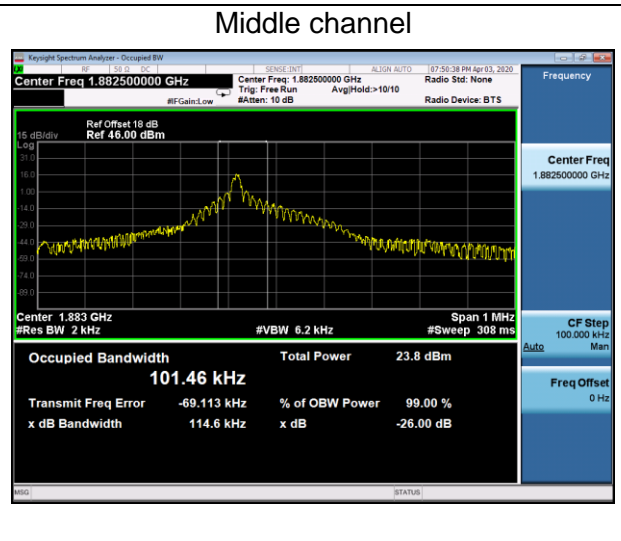

Middle channel