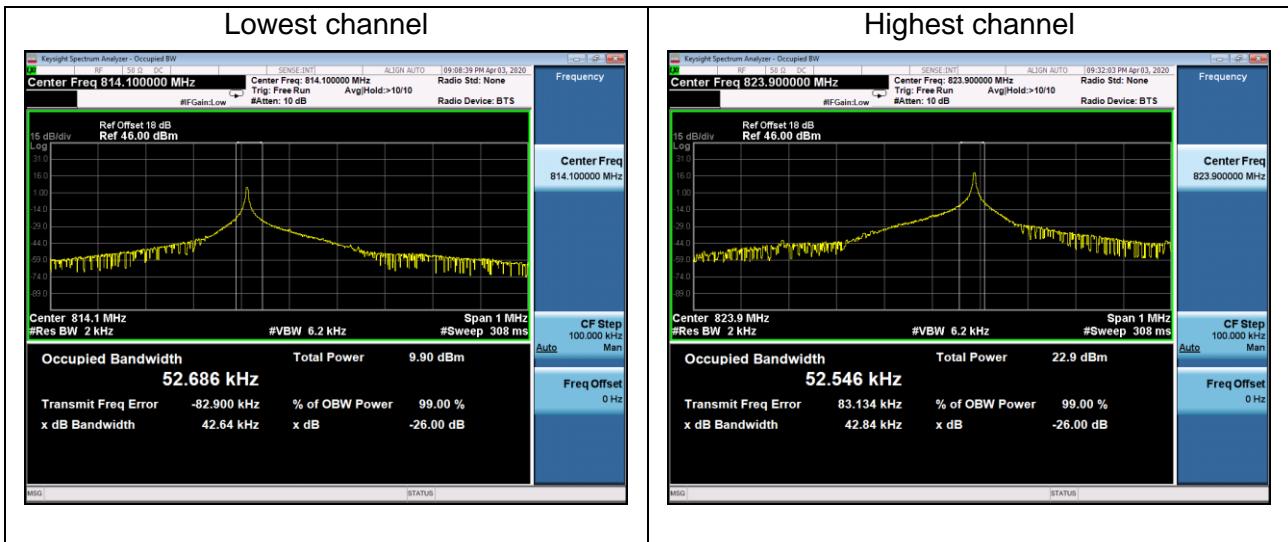

Highest channel

NB-IoT Band 26 814-824MHz

Tone 3.75kHz BPSK Modulation

Channel	Lowest	Highest
99% Occupied bandwidth (kHz)	47.077	46.816
-26 dBc bandwidth (kHz)	38.40	38.24

Tone 3.75kHz QPSK Modulation

Channel	Lowest	Highest
99% Occupied bandwidth (kHz)	52.686	52.546
-26 dBc bandwidth (kHz)	42.64	42.84

Tone 15kHz BPSK Modulation

Channel	Lowest	Highest
99% Occupied bandwidth (kHz)	103.49	102.92
-26 dBc bandwidth (kHz)	113.7	113.9

Tone 15kHz QPSK Modulation

Channel	Lowest	Highest
99% Occupied bandwidth (kHz)	92.862	102.42
-26 dBc bandwidth (kHz)	114.0	130.0