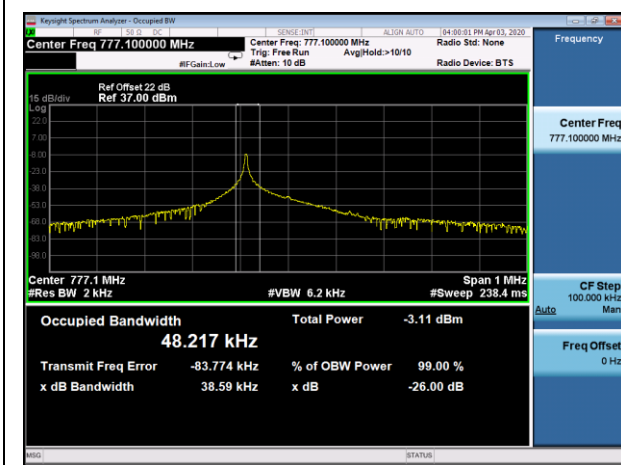

12 Tones 15kHz QPSK Modulation

Channel	Lowest	Middle	Highest
99% Occupied bandwidth (kHz)	178.50	179.89	178.66
-26 dBc bandwidth (kHz)	233.2	233.5	235.3

Lowest channel

Middle channel

Highest channel

NB IoT Band 13

Tone 3.75kHz BPSK Modulation

Channel	Lowest	Middle	Highest
99% Occupied bandwidth (kHz)	48.217	46.871	48.871
-26 dBc bandwidth (kHz)	38.59	38.56	38.82

Lowest channel

Middle channel

Highest channel

Tone 3.75kHz QPSK Modulation