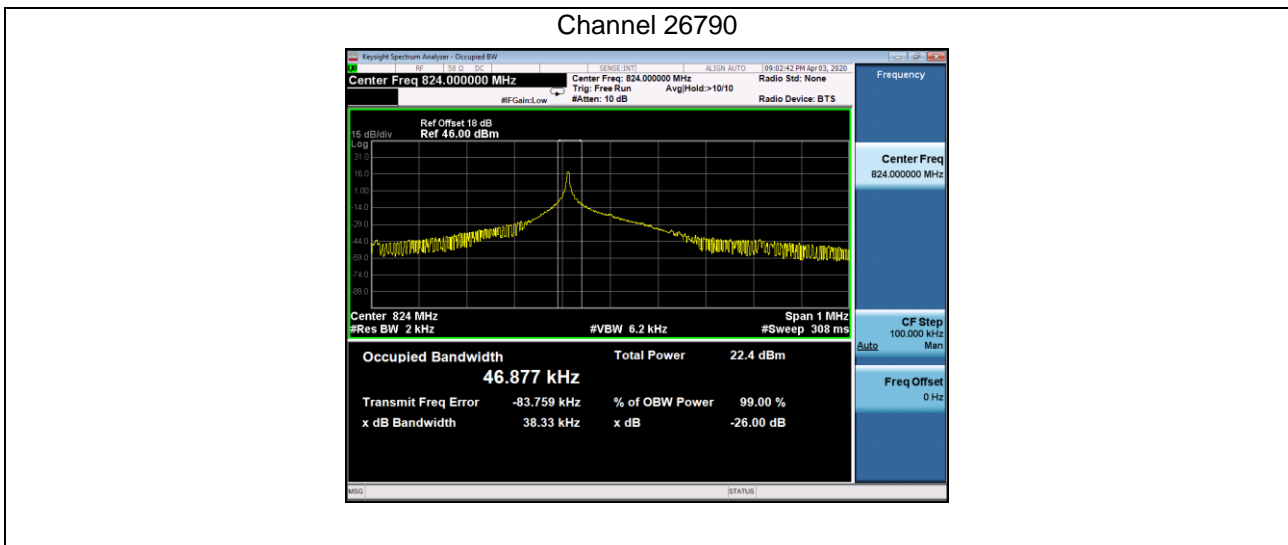

Highest channel

NB-IoT Band 26 814-824MHz

Tone 3.75kHz BPSK Modulation

Channel	Lowest	Highest
99% Occupied bandwidth (kHz)	47.077	46.816
-26 dBc bandwidth (kHz)	38.40	38.24

Tone 3.75kHz QPSK Modulation

Channel	Lowest	Highest
99% Occupied bandwidth (kHz)	52.686	52.546
-26 dBc bandwidth (kHz)	42.64	42.84

Tone 15kHz BPSK Modulation

Channel	Lowest	Highest
99% Occupied bandwidth (kHz)	103.49	102.92
-26 dBc bandwidth (kHz)	113.7	113.9

Tone 15kHz QPSK Modulation

Channel	Lowest	Highest
99% Occupied bandwidth (kHz)	92.862	102.42
-26 dBc bandwidth (kHz)	114.0	130.0

12 Tones 15kHz QPSK Modulation

Channel	Lowest	Highest
99% Occupied bandwidth (kHz)	178.53	178.20
-26 dBc bandwidth (kHz)	231.7	234.3

NB IoT Band 26 824MHz

Tone 3.75kHz BPSK Modulation

Channel	26790
99% Occupied bandwidth (kHz)	46.877
-26 dBc bandwidth (kHz)	38.33

Tone 3.75kHz QPSK Modulation

Channel	26790
99% Occupied bandwidth (kHz)	51.833
-26 dBc bandwidth (kHz)	41.53

Tone 15kHz BPSK Modulation

Channel	26790
99% Occupied bandwidth (kHz)	103.33
-26 dBc bandwidth (kHz)	113.6