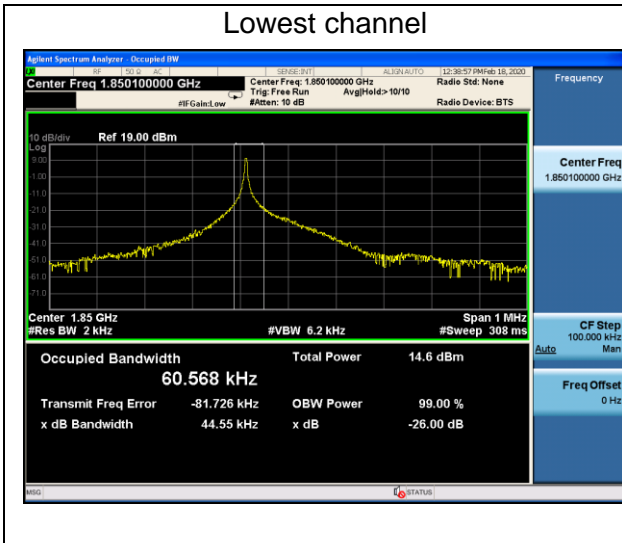

Tone 3.75kHz BPSK Modulation

Channel	Lowest	Middle	Highest
99% Occupied bandwidth (kHz)	57.238	49.096	53.564
-26 dBc bandwidth (kHz)	39.29	38.47	38.86

Lowest channel

Middle channel

Highest channel

Tone 3.75kHz QPSK Modulation

Channel	Lowest	Middle	Highest
99% Occupied bandwidth (kHz)	60.568	55.259	62.003
-26 dBc bandwidth (kHz)	44.55	42.42	45.40

Lowest channel

Middle channel

Highest channel

Tone 15kHz BPSK Modulation

Channel	Lowest	Middle	Highest
99% Occupied bandwidth (kHz)	107.57	104.63	107.24
-26 dBc bandwidth (kHz)	118.0	112.0	114.8