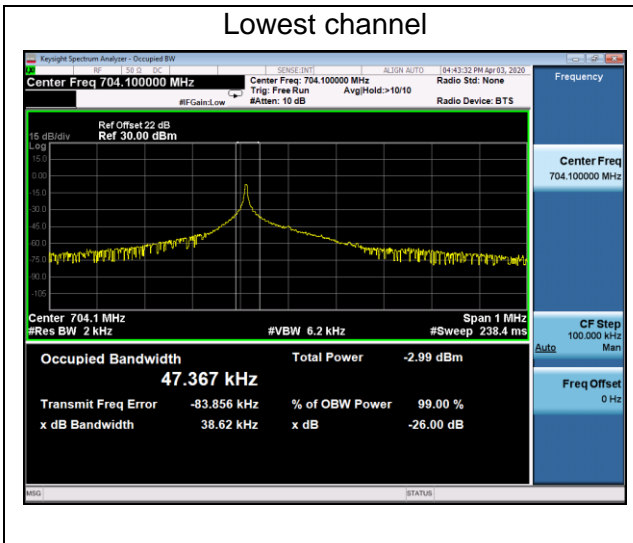

Highest channel

NB-IoT Band 17

Tone 3.75kHz BPSK Modulation

Channel	Lowest	Middle	Highest
99% Occupied bandwidth (kHz)	47.367	45.285	46.102
-26 dBc bandwidth (kHz)	38.62	37.93	38.77

Lowest channel