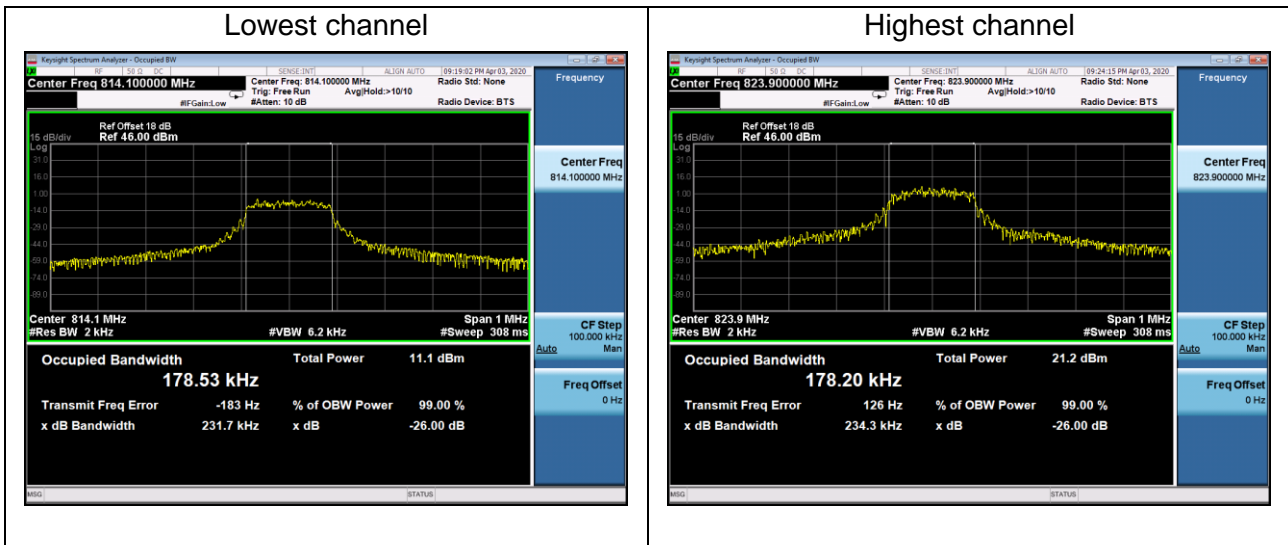

Highest channel

NB-IoT Band 26 814-824MHz

Tone 3.75kHz BPSK Modulation

Channel	Lowest	Highest
99% Occupied bandwidth (kHz)	47.077	46.816
-26 dBc bandwidth (kHz)	38.40	38.24

Tone 3.75kHz QPSK Modulation

Channel	Lowest	Highest
99% Occupied bandwidth (kHz)	52.686	52.546
-26 dBc bandwidth (kHz)	42.64	42.84

Tone 15kHz BPSK Modulation

Channel	Lowest	Highest
99% Occupied bandwidth (kHz)	103.49	102.92
-26 dBc bandwidth (kHz)	113.7	113.9

Tone 15kHz QPSK Modulation

Channel	Lowest	Highest
99% Occupied bandwidth (kHz)	92.862	102.42
-26 dBc bandwidth (kHz)	114.0	130.0

12 Tones 15kHz QPSK Modulation

Channel	Lowest	Highest
99% Occupied bandwidth (kHz)	178.53	178.20
-26 dBc bandwidth (kHz)	231.7	234.3

NB IoT Band 26 824MHz

Tone 3.75kHz BPSK Modulation

Channel	26790
99% Occupied bandwidth (kHz)	46.877
-26 dBc bandwidth (kHz)	38.33