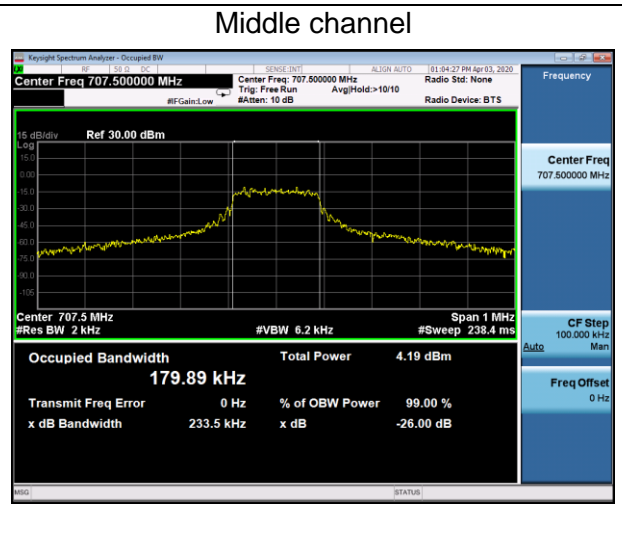

12 Tones 15kHz QPSK Modulation

Channel	Lowest	Middle	Highest
99% Occupied bandwidth (kHz)	178.50	179.89	178.66
-26 dBc bandwidth (kHz)	233.2	233.5	235.3

Lowest channel

Middle channel

Highest channel

NB IoT Band 13

Tone 3.75kHz BPSK Modulation

Channel	Lowest	Middle	Highest
99% Occupied bandwidth (kHz)	48.217	46.871	48.871
-26 dBc bandwidth (kHz)	38.59	38.56	38.82

Lowest channel

Middle channel

Highest channel

Tone 3.75kHz QPSK Modulation