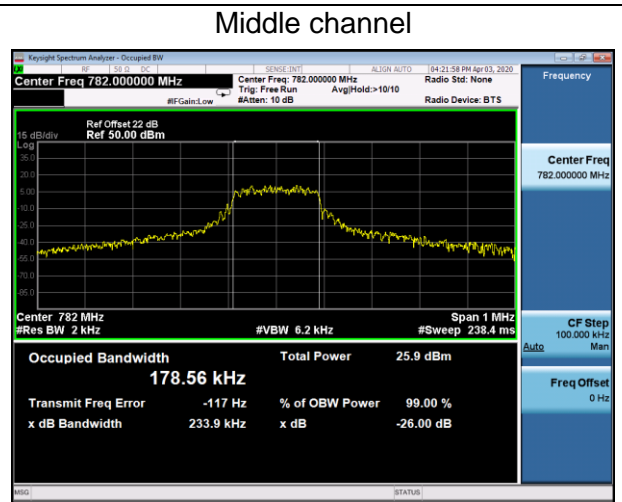

Channel	Lowest	Middle	Highest
99% Occupied bandwidth (kHz)	53.246	51.476	51.218
-26 dBc bandwidth (kHz)	42.87	42.28	42.41

Tone 15kHz BPSK Modulation

Channel	Lowest	Middle	Highest
99% Occupied bandwidth (kHz)	104.43	103.07	102.00
-26 dBc bandwidth (kHz)	116.8	113.3	116.9

Tone 15kHz QPSK Modulation

Channel	Lowest	Middle	Highest
99% Occupied bandwidth (kHz)	100.41	100.85	102.72
-26 dBc bandwidth (kHz)	113.5	114.7	117.0

Lowest channel

Middle channel

Highest channel

12 Tones 15kHz QPSK Modulation

Channel	Lowest	Middle	Highest
99% Occupied bandwidth (kHz)	177.83	178.56	178.92
-26 dBc bandwidth (kHz)	235.6	233.9	233.1

Lowest channel

Middle channel

Highest channel

NB-IoT Band 17

Tone 3.75kHz BPSK Modulation