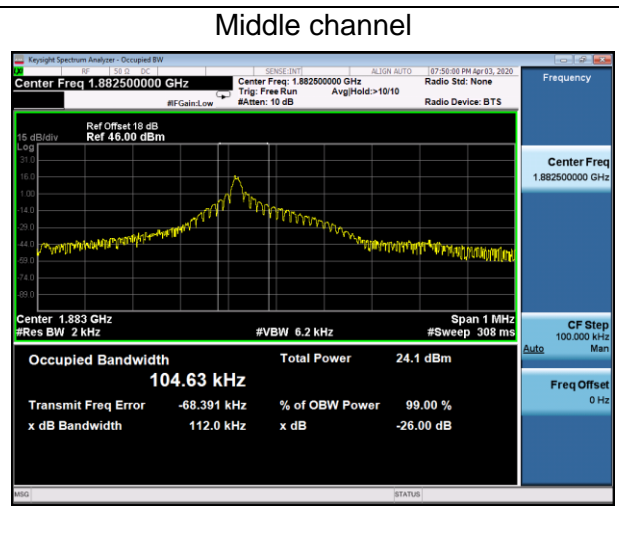

Middle channel