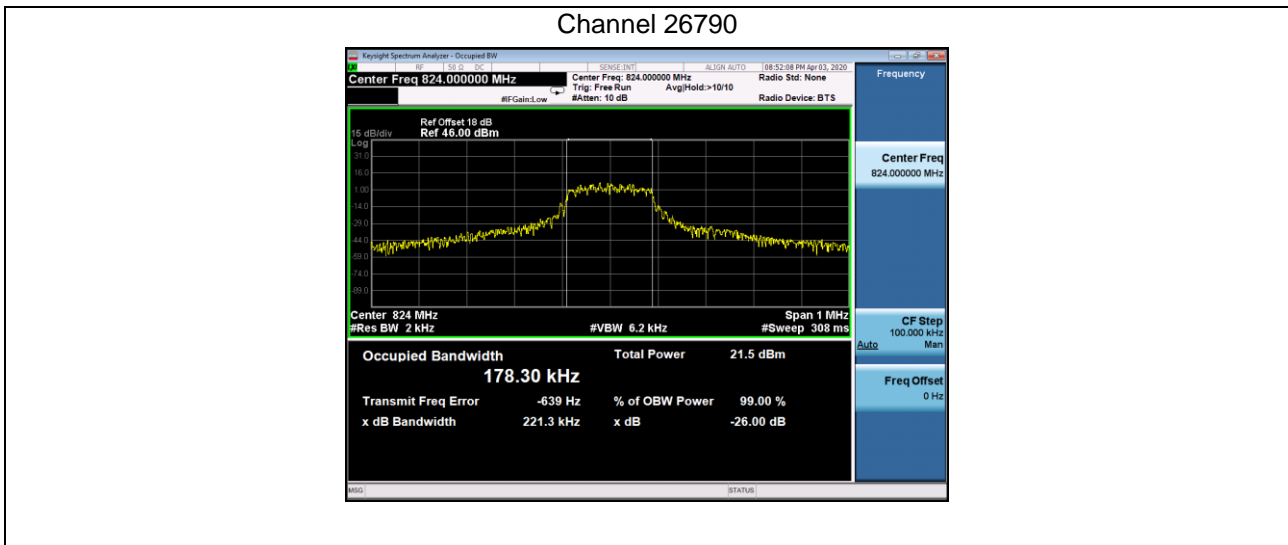

12 Tones 15kHz QPSK Modulation

Channel	26790
99% Occupied bandwidth (kHz)	178.30
-26 dBc bandwidth (kHz)	221.3