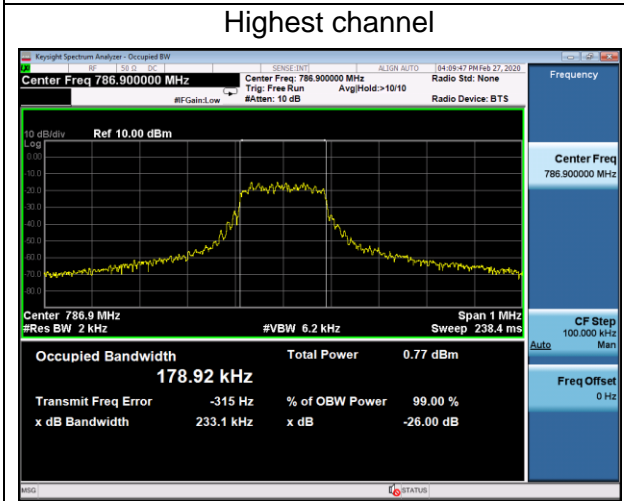

Channel	Lowest	Middle	Highest
99% Occupied bandwidth (kHz)	177.83	178.56	178.92
-26 dBc bandwidth (kHz)	235.6	233.9	233.1

Lowest channel

Middle channel

Highest channel

NB-IoT Band 17

Tone 3.75kHz BPSK Modulation

Channel	Lowest	Middle	Highest
99% Occupied bandwidth (kHz)	47.367	45.285	46.102
-26 dBc bandwidth (kHz)	38.62	37.93	38.77

Lowest channel

Middle channel

Highest channel

Tone 3.75kHz QPSK Modulation

Channel	Lowest	Middle	Highest
99% Occupied bandwidth (kHz)	51.565	52.384	52.252
-26 dBc bandwidth (kHz)	41.87	42.68	42.61