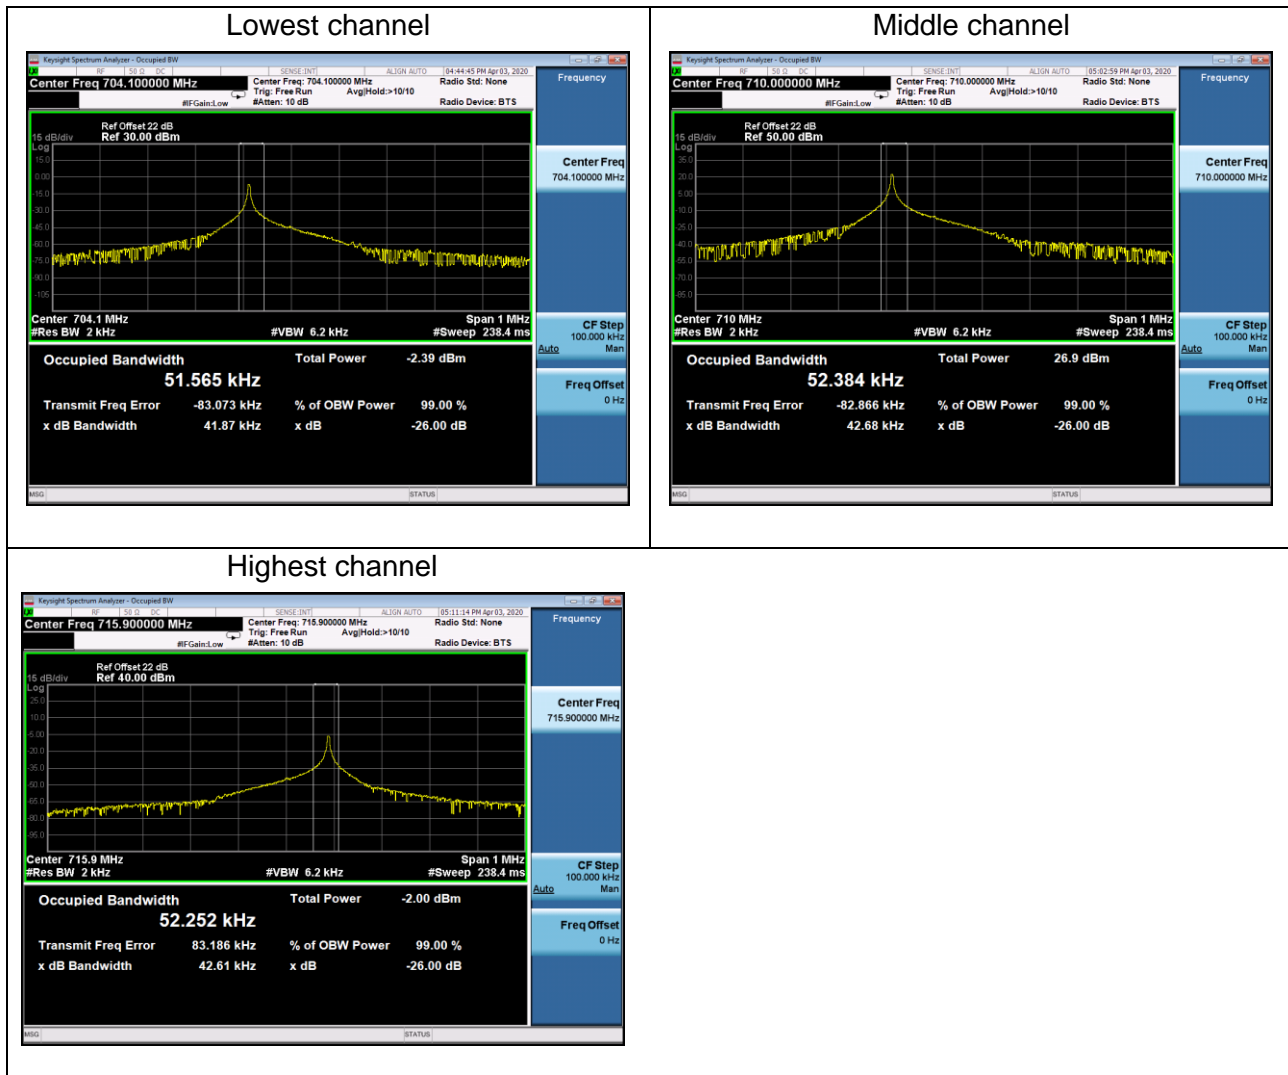

Channel	Lowest	Middle	Highest
99% Occupied bandwidth (kHz)	177.83	178.56	178.92
-26 dBc bandwidth (kHz)	235.6	233.9	233.1

Lowest channel

Middle channel

Highest channel

NB-IoT Band 17

Tone 3.75kHz BPSK Modulation

Channel	Lowest	Middle	Highest
99% Occupied bandwidth (kHz)	47.367	45.285	46.102
-26 dBc bandwidth (kHz)	38.62	37.93	38.77

Lowest channel

Middle channel

Highest channel

Tone 3.75kHz QPSK Modulation

Channel	Lowest	Middle	Highest
99% Occupied bandwidth (kHz)	51.565	52.384	52.252
-26 dBc bandwidth (kHz)	41.87	42.68	42.61

Tone 15kHz BPSK Modulation

Channel	Lowest	Middle	Highest
99% Occupied bandwidth (kHz)	104.45	102.14	100.28
-26 dBc bandwidth (kHz)	113.9	108.2	113.2

Tone 15kHz QPSK Modulation

Channel	Lowest	Middle	Highest
99% Occupied bandwidth (kHz)	103.07	101.75	99.727
-26 dBc bandwidth (kHz)	128.4	128.6	116.4