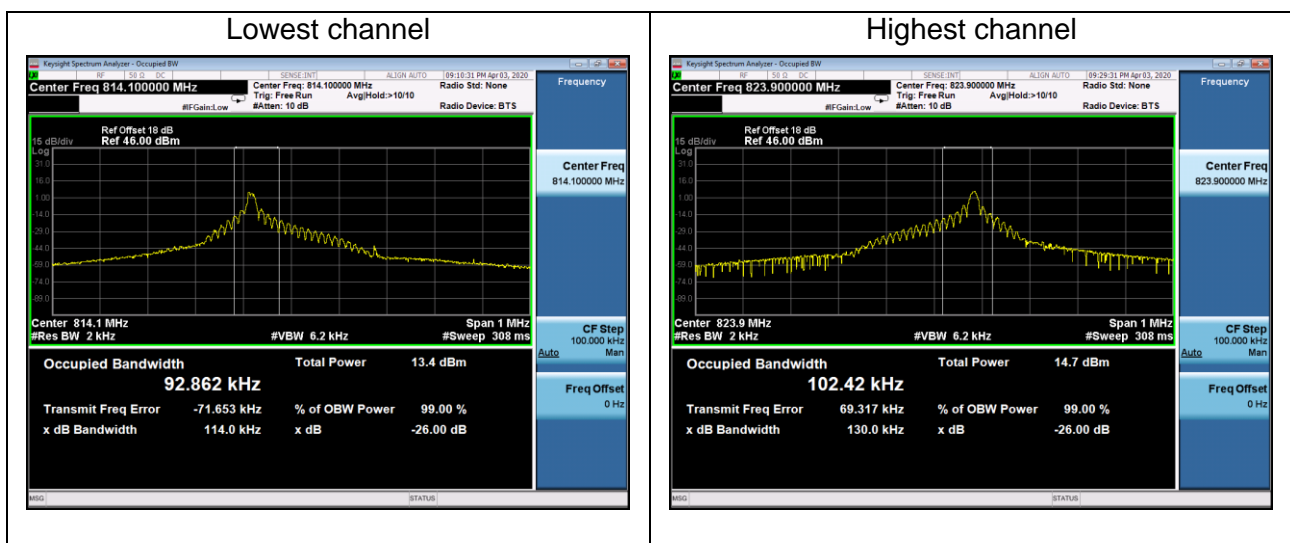

Highest channel

NB-IoT Band 26 814-824MHz

Tone 3.75kHz BPSK Modulation

Channel	Lowest	Highest
99% Occupied bandwidth (kHz)	47.077	46.816
-26 dBc bandwidth (kHz)	38.40	38.24

Tone 3.75kHz QPSK Modulation

Channel	Lowest	Highest
99% Occupied bandwidth (kHz)	52.686	52.546
-26 dBc bandwidth (kHz)	42.64	42.84

Tone 15kHz BPSK Modulation

Channel	Lowest	Highest
99% Occupied bandwidth (kHz)	103.49	102.92
-26 dBc bandwidth (kHz)	113.7	113.9

Tone 15kHz QPSK Modulation

Channel	Lowest	Highest
99% Occupied bandwidth (kHz)	92.862	102.42
-26 dBc bandwidth (kHz)	114.0	130.0