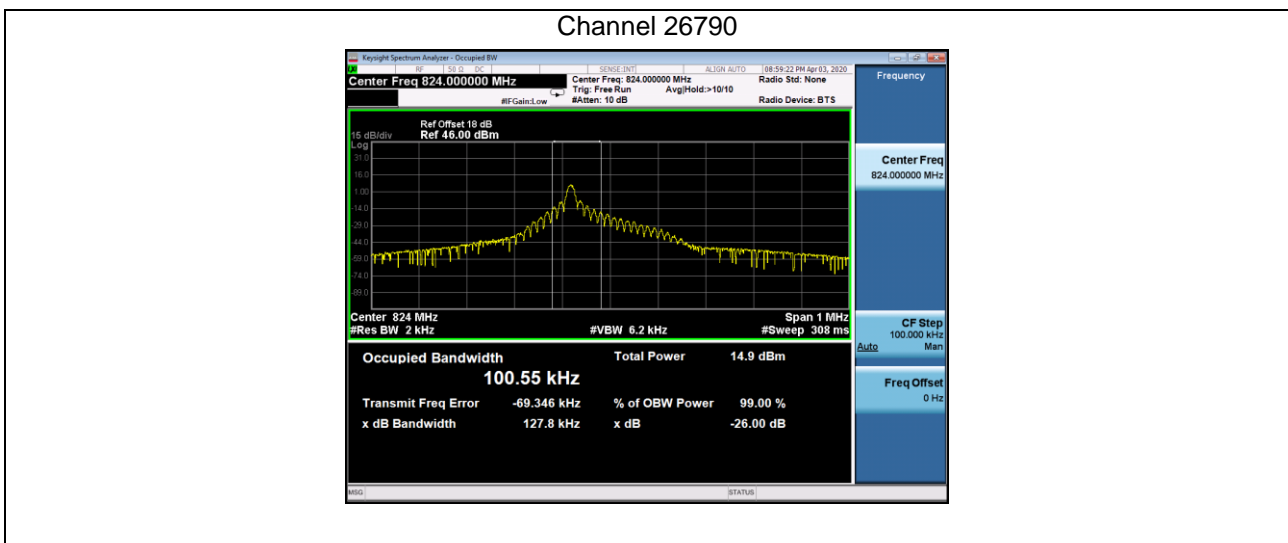

Tone 15kHz QPSK Modulation

Channel	26790
99% Occupied bandwidth (kHz)	100.55
-26 dBc bandwidth (kHz)	127.8