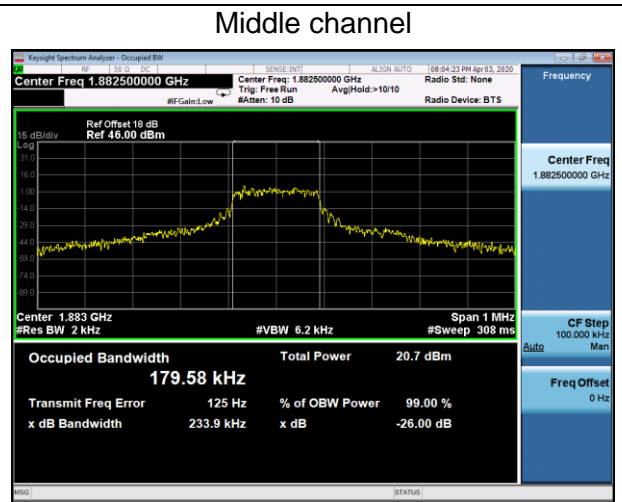

Middle channel

Highest channel

12 Tones 15kHz QPSK Modulation

Channel	Lowest	Middle	Highest
99% Occupied bandwidth (kHz)	179.34	179.58	178.65
-26 dBc bandwidth (kHz)	235.7	233.9	234.0

Lowest channel

Middle channel

Highest channel

NB-IoT Band 26 814-824MHz

Tone 3.75kHz BPSK Modulation

Channel	Lowest	Highest
99% Occupied bandwidth (kHz)	47.077	46.816
-26 dBc bandwidth (kHz)	38.40	38.24

Tone 3.75kHz QPSK Modulation

Channel	Lowest	Highest
99% Occupied bandwidth (kHz)	52.686	52.546
-26 dBc bandwidth (kHz)	42.64	42.84