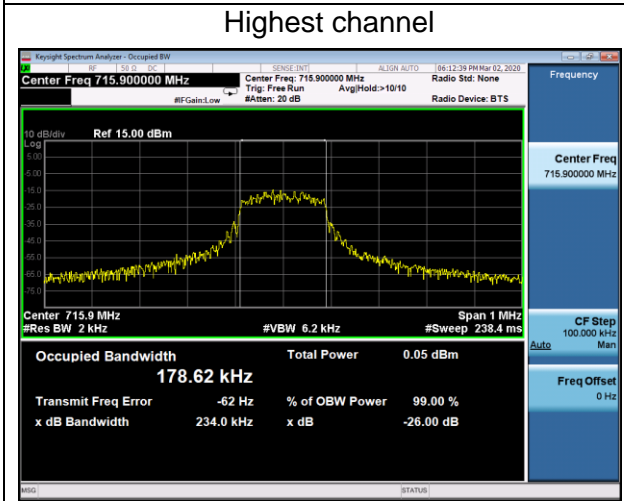

Tone 15kHz BPSK Modulation

Channel	Lowest	Middle	Highest
99% Occupied bandwidth (kHz)	104.45	102.14	100.28
-26 dBc bandwidth (kHz)	113.9	108.2	113.2

Tone 15kHz QPSK Modulation

Channel	Lowest	Middle	Highest
99% Occupied bandwidth (kHz)	103.07	101.75	99.727
-26 dBc bandwidth (kHz)	128.4	128.6	116.4

12 Tones 15kHz QPSK Modulation

Channel	Lowest	Middle	Highest
99% Occupied bandwidth (kHz)	179.50	179.55	178.62
-26 dBc bandwidth (kHz)	234.0	235.2	234.0

Lowest channel

Middle channel

Highest channel

NB-IoT Band 25

Tone 3.75kHz BPSK Modulation

Channel	Lowest	Middle	Highest
99% Occupied bandwidth (kHz)	57.238	49.096	53.564
-26 dBc bandwidth (kHz)	39.29	38.47	38.86

Lowest channel

Middle channel

Highest channel

Tone 3.75kHz QPSK Modulation