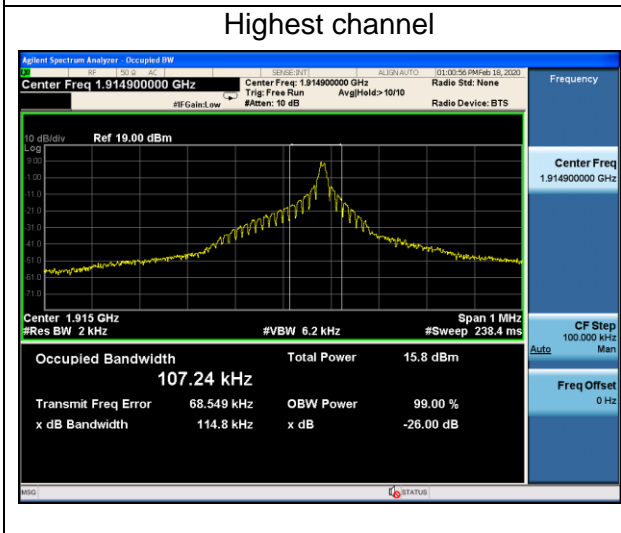

Tone 15kHz BPSK Modulation

Channel	Lowest	Middle	Highest
99% Occupied bandwidth (kHz)	107.57	104.63	107.24
-26 dBc bandwidth (kHz)	118.0	112.0	114.8