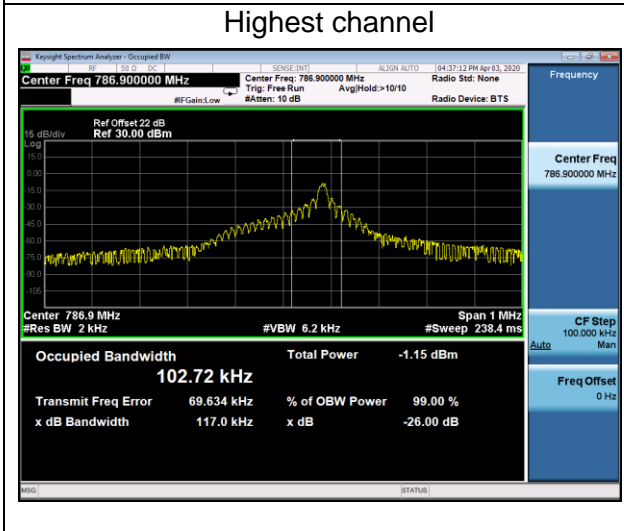

Tone 15kHz QPSK Modulation

Channel	Lowest	Middle	Highest
99% Occupied bandwidth (kHz)	100.41	100.85	102.72
-26 dBc bandwidth (kHz)	113.5	114.7	117.0

Lowest channel

Middle channel

Highest channel

12 Tones 15kHz QPSK Modulation

Channel	Lowest	Middle	Highest
99% Occupied bandwidth (kHz)	177.83	178.56	178.92
-26 dBc bandwidth (kHz)	235.6	233.9	233.1

Lowest channel

Middle channel

Highest channel

NB-IoT Band 17

Tone 3.75kHz BPSK Modulation