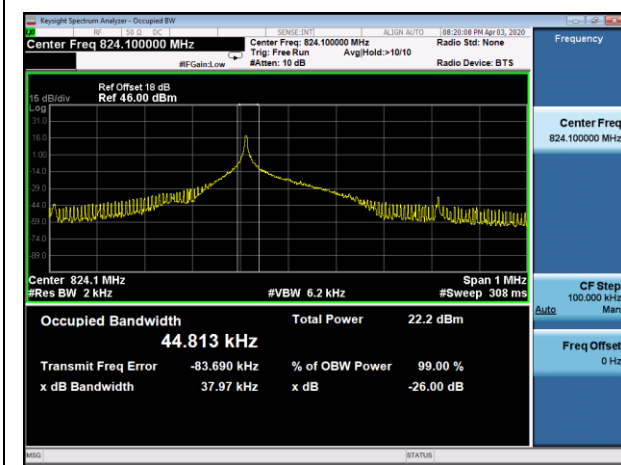

Tone 15kHz QPSK Modulation

Channel	26790
99% Occupied bandwidth (kHz)	100.55
-26 dBc bandwidth (kHz)	127.8

12 Tones 15kHz QPSK Modulation

Channel	26790
99% Occupied bandwidth (kHz)	178.30
-26 dBc bandwidth (kHz)	221.3

NB IoT Band 26 824-849MHz

Tone 3.75kHz BPSK Modulation

Channel	Lowest	Middle	Highest
99% Occupied bandwidth (kHz)	44.813	45.708	47.957
-26 dBc bandwidth (kHz)	37.97	38.29	38.64

Lowest channel

Middle channel

Highest channel