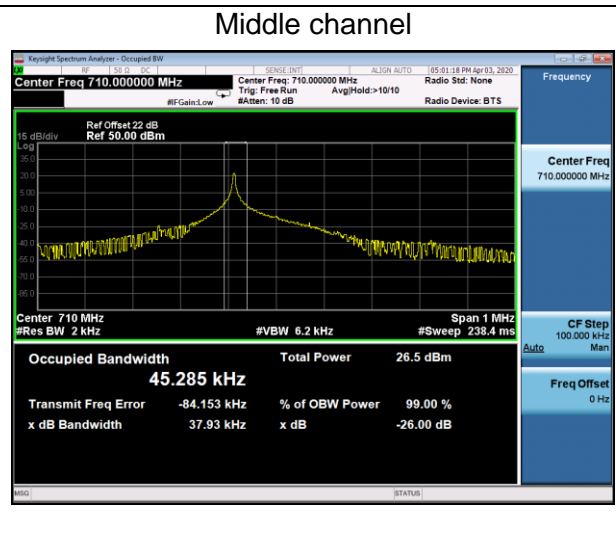

Middle channel