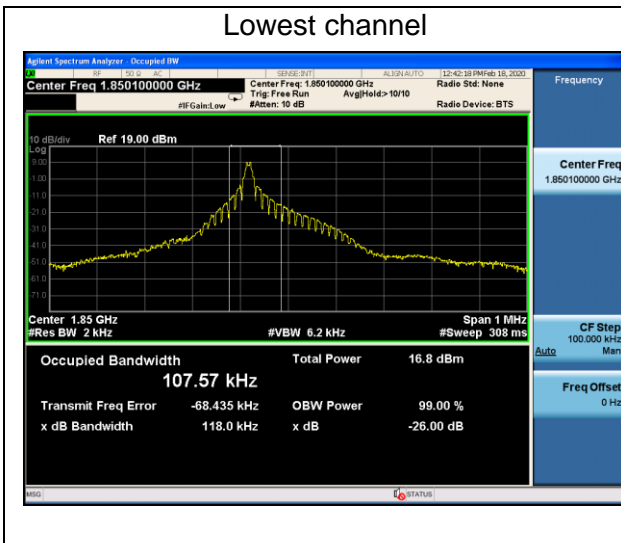

Highest channel

Tone 15kHz BPSK Modulation

Channel	Lowest	Middle	Highest
99% Occupied bandwidth (kHz)	107.57	104.63	107.24
-26 dBc bandwidth (kHz)	118.0	112.0	114.8

Lowest channel