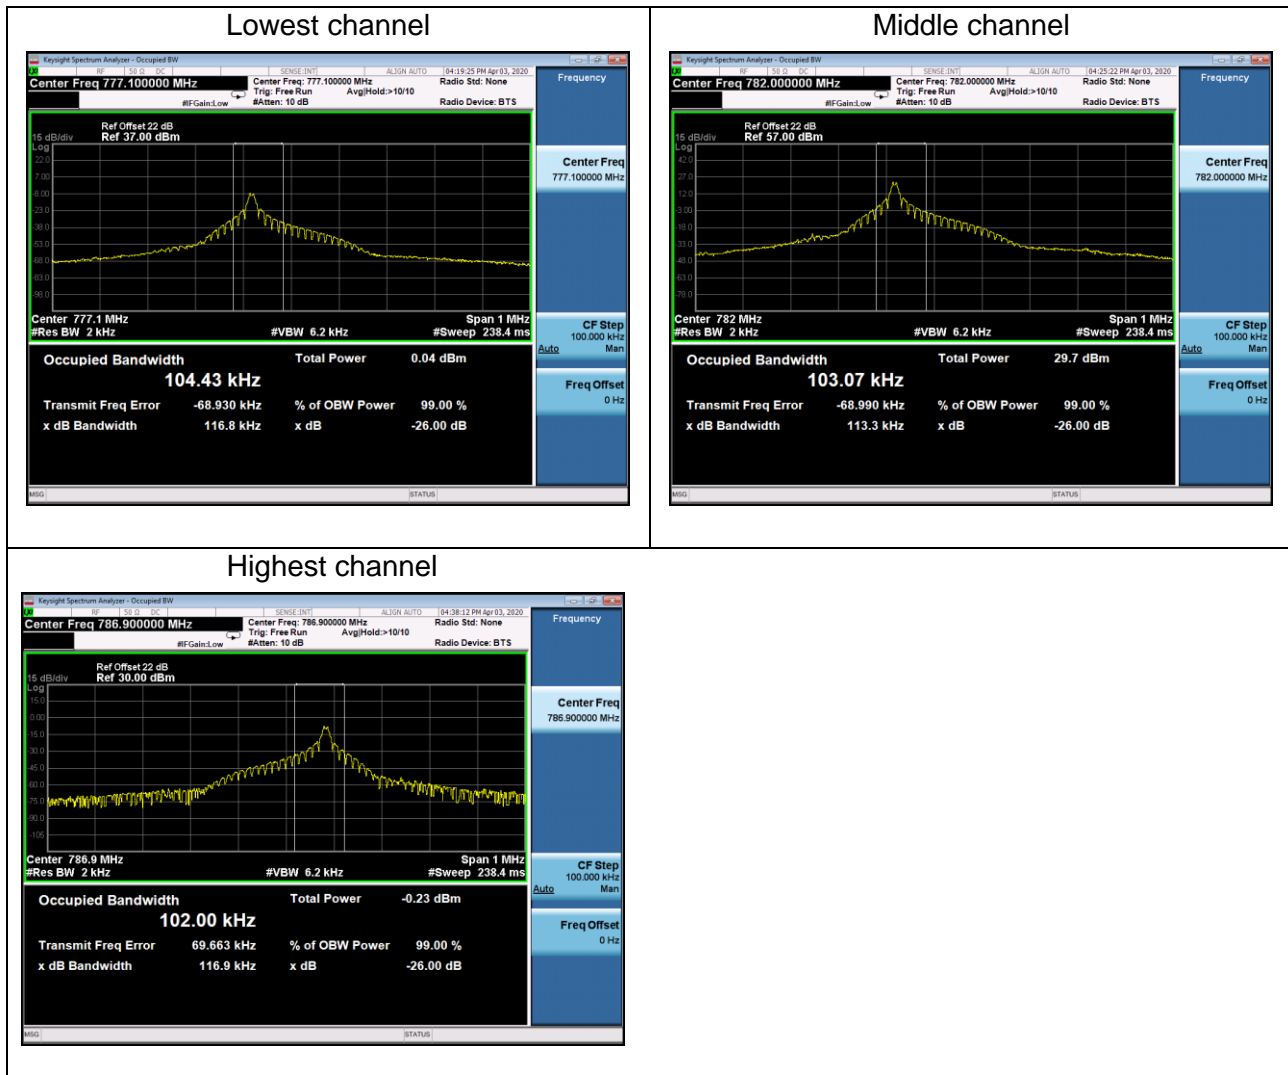

12 Tones 15kHz QPSK Modulation

Channel	Lowest	Middle	Highest
99% Occupied bandwidth (kHz)	178.50	179.89	178.66
-26 dBc bandwidth (kHz)	233.2	233.5	235.3

Lowest channel

Middle channel

Highest channel

NB IoT Band 13

Tone 3.75kHz BPSK Modulation

Channel	Lowest	Middle	Highest
99% Occupied bandwidth (kHz)	48.217	46.871	48.871
-26 dBc bandwidth (kHz)	38.59	38.56	38.82

Lowest channel

Middle channel

Highest channel

Tone 3.75kHz QPSK Modulation

Channel	Lowest	Middle	Highest
99% Occupied bandwidth (kHz)	53.246	51.476	51.218
-26 dBc bandwidth (kHz)	42.87	42.28	42.41

Tone 15kHz BPSK Modulation

Channel	Lowest	Middle	Highest
99% Occupied bandwidth (kHz)	104.43	103.07	102.00
-26 dBc bandwidth (kHz)	116.8	113.3	116.9

Tone 15kHz QPSK Modulation

Channel	Lowest	Middle	Highest
99% Occupied bandwidth (kHz)	100.41	100.85	102.72
-26 dBc bandwidth (kHz)	113.5	114.7	117.0

Lowest channel

Middle channel

Highest channel

12 Tones 15kHz QPSK Modulation