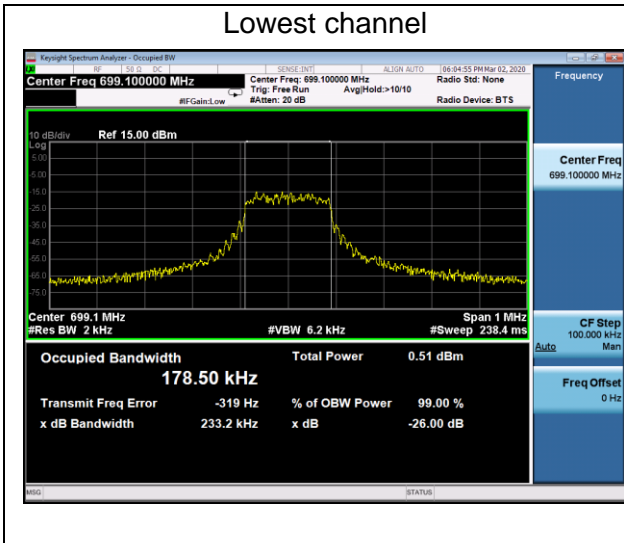

12 Tones 15kHz QPSK Modulation

Channel	Lowest	Middle	Highest
99% Occupied bandwidth (kHz)	178.50	179.89	178.66
-26 dBc bandwidth (kHz)	233.2	233.5	235.3

Lowest channel

Middle channel

Highest channel

NB IoT Band 13

Tone 3.75kHz BPSK Modulation

Channel	Lowest	Middle	Highest
99% Occupied bandwidth (kHz)	48.217	46.871	48.871
-26 dBc bandwidth (kHz)	38.59	38.56	38.82

Lowest channel

Middle channel

Highest channel

Tone 3.75kHz QPSK Modulation