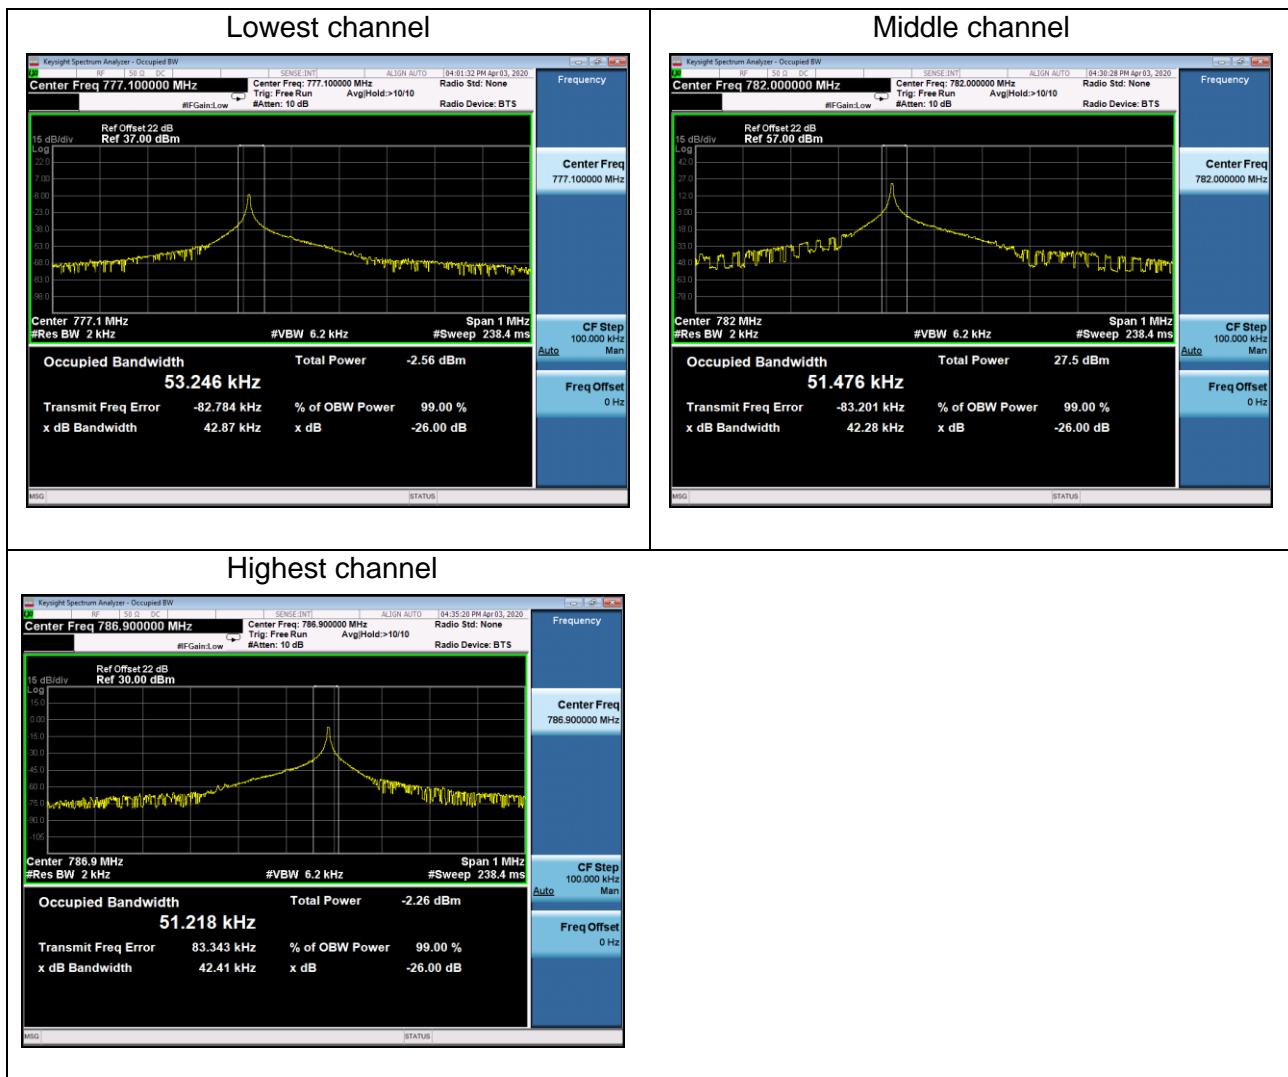

12 Tones 15kHz QPSK Modulation

Channel	Lowest	Middle	Highest
99% Occupied bandwidth (kHz)	178.50	179.89	178.66
-26 dBc bandwidth (kHz)	233.2	233.5	235.3

Lowest channel

Middle channel

Highest channel

NB IoT Band 13

Tone 3.75kHz BPSK Modulation

Channel	Lowest	Middle	Highest
99% Occupied bandwidth (kHz)	48.217	46.871	48.871
-26 dBc bandwidth (kHz)	38.59	38.56	38.82

Lowest channel

Middle channel

Highest channel

Tone 3.75kHz QPSK Modulation

Channel	Lowest	Middle	Highest
99% Occupied bandwidth (kHz)	53.246	51.476	51.218
-26 dBc bandwidth (kHz)	42.87	42.28	42.41

Tone 15kHz BPSK Modulation

Channel	Lowest	Middle	Highest
99% Occupied bandwidth (kHz)	104.43	103.07	102.00
-26 dBc bandwidth (kHz)	116.8	113.3	116.9

Tone 15kHz QPSK Modulation

Channel	Lowest	Middle	Highest
99% Occupied bandwidth (kHz)	100.41	100.85	102.72
-26 dBc bandwidth (kHz)	113.5	114.7	117.0

Lowest channel

Middle channel

Highest channel

12 Tones 15kHz QPSK Modulation