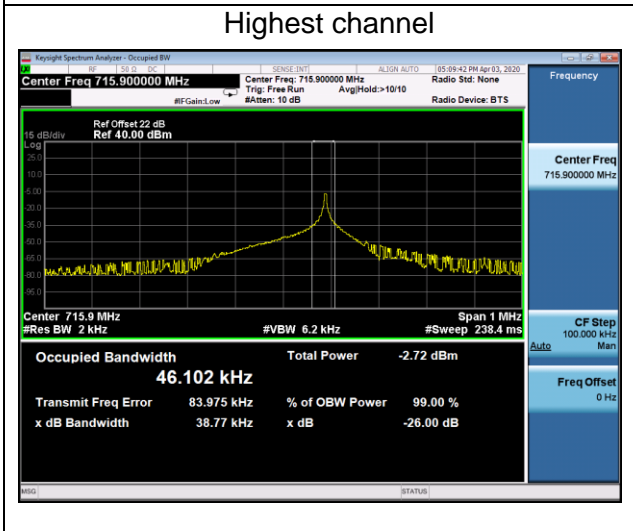

Channel	Lowest	Middle	Highest
99% Occupied bandwidth (kHz)	47.367	45.285	46.102
-26 dBc bandwidth (kHz)	38.62	37.93	38.77

Lowest channel

Middle channel

Highest channel

Tone 3.75kHz QPSK Modulation

Channel	Lowest	Middle	Highest
99% Occupied bandwidth (kHz)	51.565	52.384	52.252
-26 dBc bandwidth (kHz)	41.87	42.68	42.61