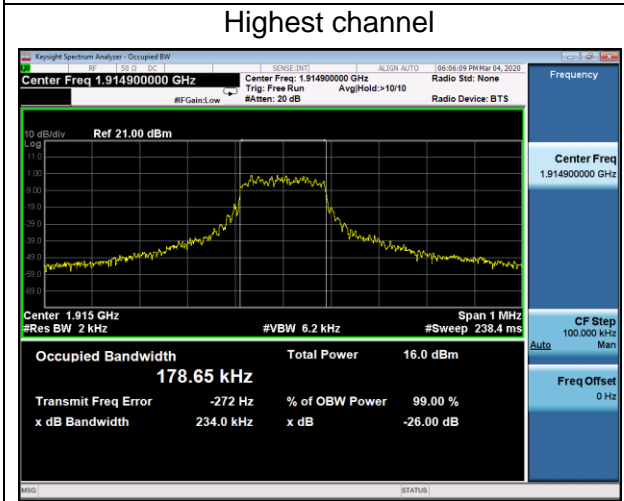

Lowest channel

Middle channel

Highest channel

Tone 15kHz QPSK Modulation

Channel	Lowest	Middle	Highest
99% Occupied bandwidth (kHz)	105.55	101.46	102.92
-26 dBc bandwidth (kHz)	118.0	114.6	116.4

Lowest channel

Middle channel

Highest channel

12 Tones 15kHz QPSK Modulation

Channel	Lowest	Middle	Highest
99% Occupied bandwidth (kHz)	179.34	179.58	178.65
-26 dBc bandwidth (kHz)	235.7	233.9	234.0

Lowest channel

Middle channel

Highest channel

NB-IoT Band 26 814-824MHz

Tone 3.75kHz BPSK Modulation

Channel	Lowest	Highest
99% Occupied bandwidth (kHz)	47.077	46.816
-26 dBc bandwidth (kHz)	38.40	38.24

Tone 3.75kHz QPSK Modulation

Channel	Lowest	Highest
99% Occupied bandwidth (kHz)	52.686	52.546
-26 dBc bandwidth (kHz)	42.64	42.84

Tone 15kHz BPSK Modulation

Channel	Lowest	Highest
99% Occupied bandwidth (kHz)	103.49	102.92
-26 dBc bandwidth (kHz)	113.7	113.9

Tone 15kHz QPSK Modulation

Channel	Lowest	Highest
99% Occupied bandwidth (kHz)	92.862	102.42
-26 dBc bandwidth (kHz)	114.0	130.0