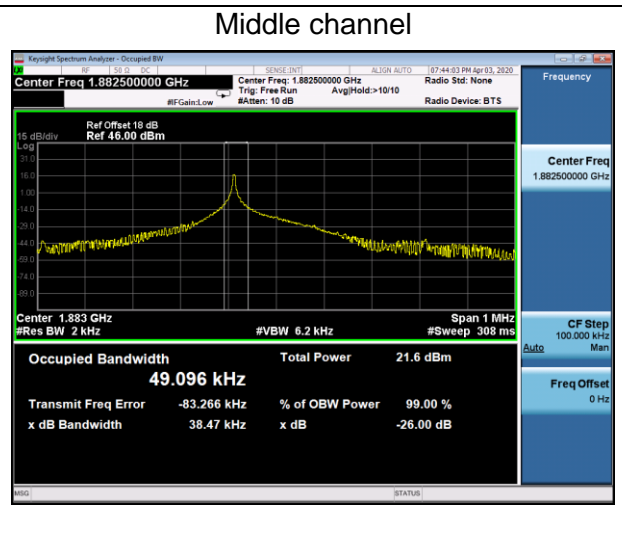

Middle channel