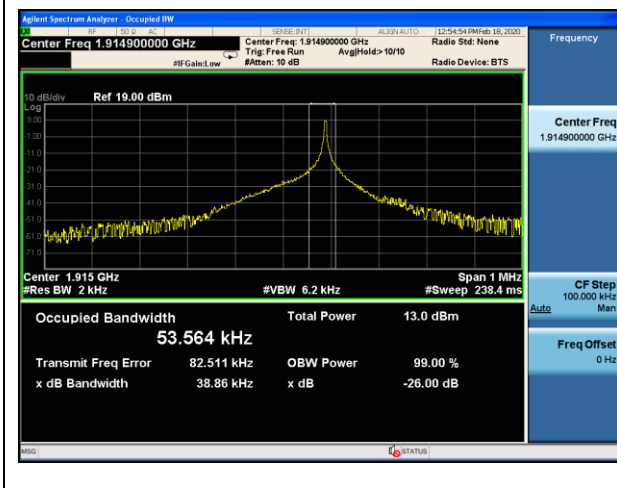

Tone 3.75kHz BPSK Modulation

Channel	Lowest	Middle	Highest
99% Occupied bandwidth (kHz)	57.238	49.096	53.564
-26 dBc bandwidth (kHz)	39.29	38.47	38.86

Lowest channel

Middle channel

Highest channel

Tone 3.75kHz QPSK Modulation