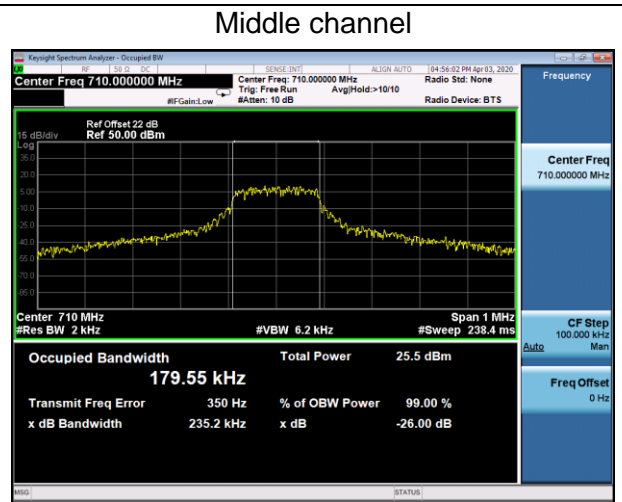

Tone 15kHz BPSK Modulation

Channel	Lowest	Middle	Highest
99% Occupied bandwidth (kHz)	104.45	102.14	100.28
-26 dBc bandwidth (kHz)	113.9	108.2	113.2

Tone 15kHz QPSK Modulation

Channel	Lowest	Middle	Highest
99% Occupied bandwidth (kHz)	103.07	101.75	99.727
-26 dBc bandwidth (kHz)	128.4	128.6	116.4

12 Tones 15kHz QPSK Modulation

Channel	Lowest	Middle	Highest
99% Occupied bandwidth (kHz)	179.50	179.55	178.62
-26 dBc bandwidth (kHz)	234.0	235.2	234.0

Lowest channel

Middle channel

Highest channel

NB-IoT Band 25