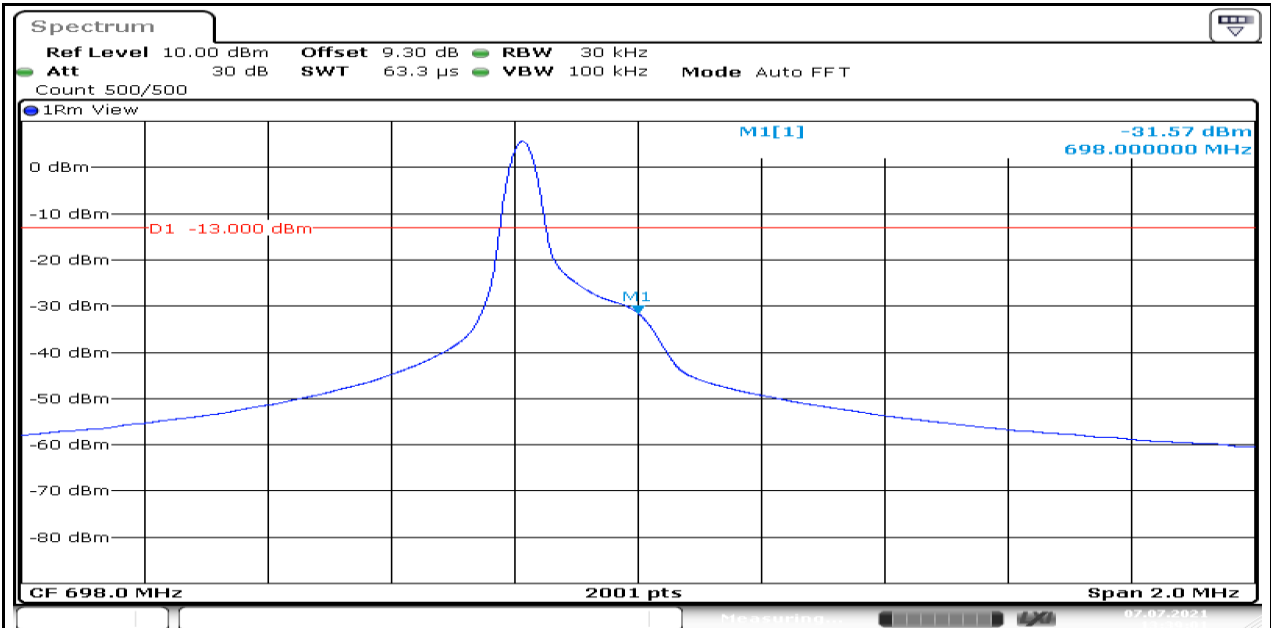

Band71-Stand-Alone-15kHz-NaN-QPSK-133123-12@0- -20.71-PASS

Date: 7.JUL.2021 13:35:24

Band71-Stand-Alone-3.75kHz-NaN-BPSK-133471-1@0- -29.75-PASS

Date: 7.JUL.2021 20:21:29

Band71-Stand-Alone-3.75kHz-NaN-QPSK-133471-1@0- -31.57-PASS