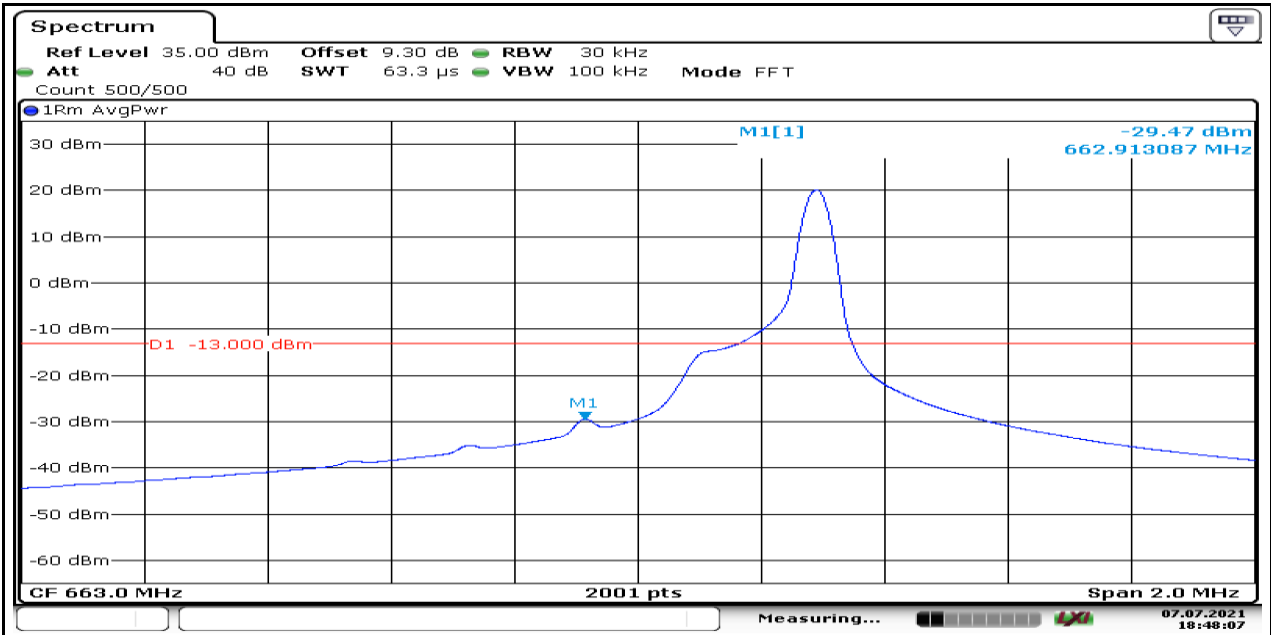

Date: 7.JUL.2021 18:48:07

Band71-Stand-Alone-3.75kHz-NaN-QPSK-133124-1@47--29.35-PASS