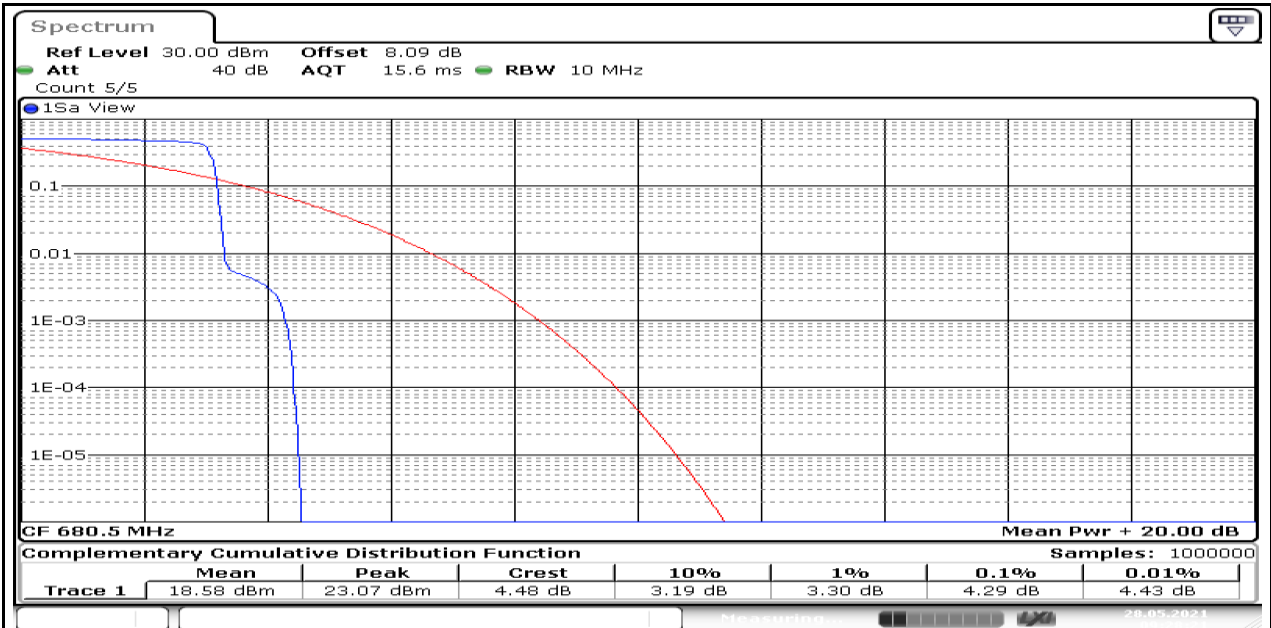

Date: 28.MAY.2021 09:28:22