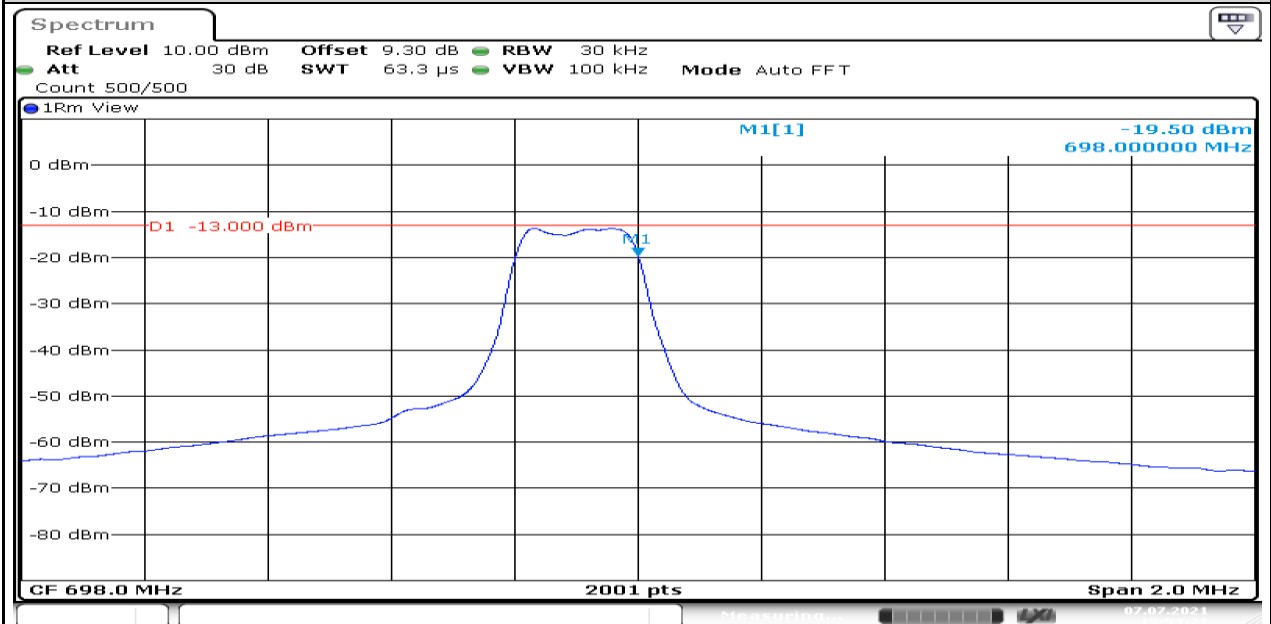

Band71-Stand-Alone-15kHz-NaN-QPSK-133471-12@0- -19.50-PASS

Date: 7.JUL.2021 13:53:28

Band71-Stand-Alone-3.75kHz-NaN-BPSK-133124-1@0--21.17-PASS