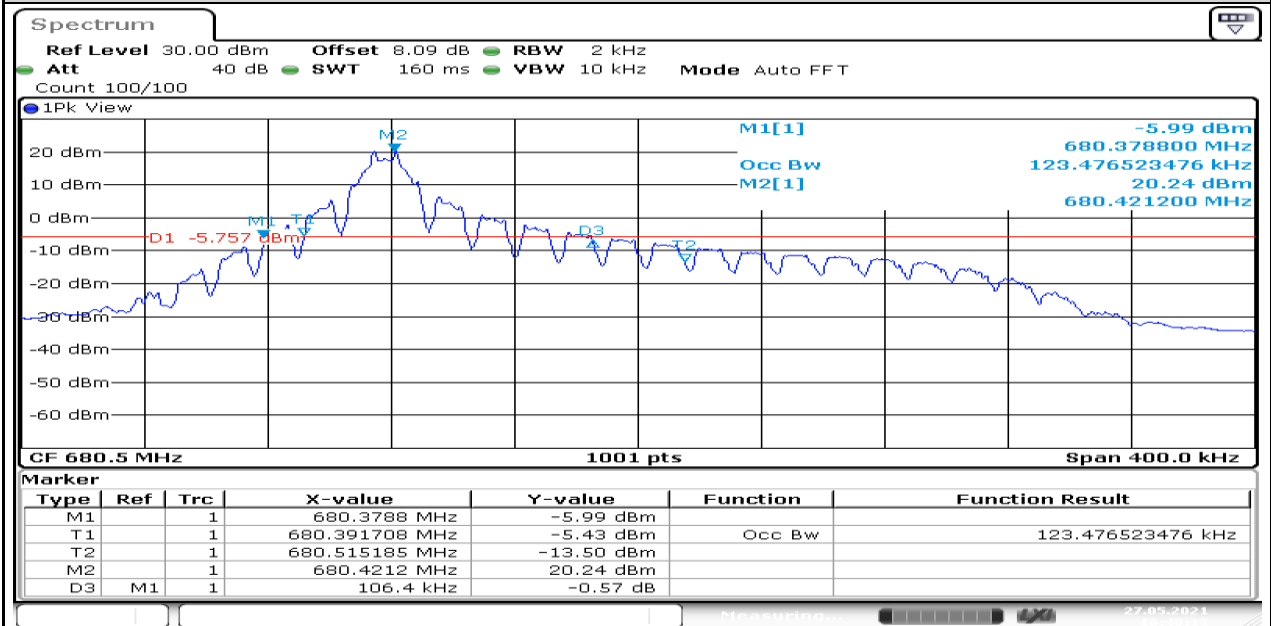

Date: 27.MAY.2021 17:31:50

Band71-Stand-Alone-NaN-QPSK-133471-1@0-3.75kHz-0.037-PASS

Date: 26.MAY.2021 17:41:32

Band71-Stand-Alone-NaN-BPSK-133123-1@0-15kHz-0.106-PASS

Date: 25.MAY.2021 11:42:57

Band71-Stand-Alone-NaN-BPSK-133297-1@0-15kHz-0.106-PASS