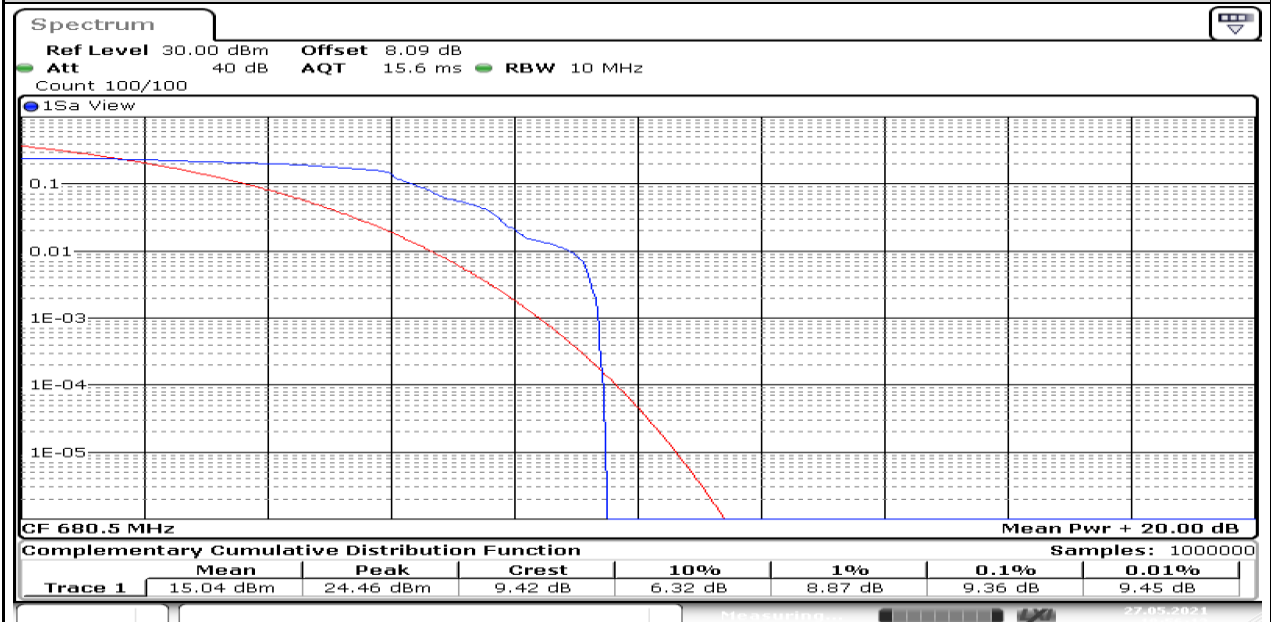

Band71-Stand-Alone-NaN-QPSK-133297-3@3-15kHz-9.36-<=13-PASS

Date: 27.MAY.2021 18:56:12