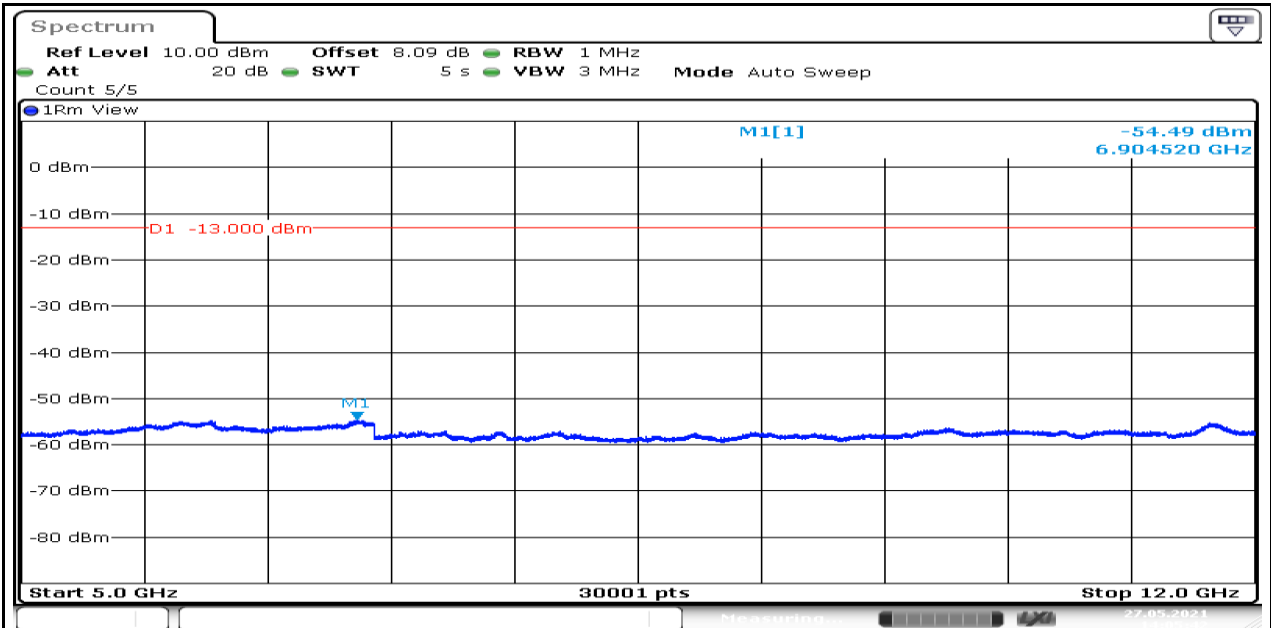

Band71-Stand-Alone-NaN-QPSK-133123-1@0-3.75kHz-12000-26500-12000~26500MHz@-50.77dBm--13-PASS

Band71-Stand-Alone-NaN-QPSK-133123-1@47-3.75kHz-30-1000-30~1000MHz@-36.79dBm--13-PASS