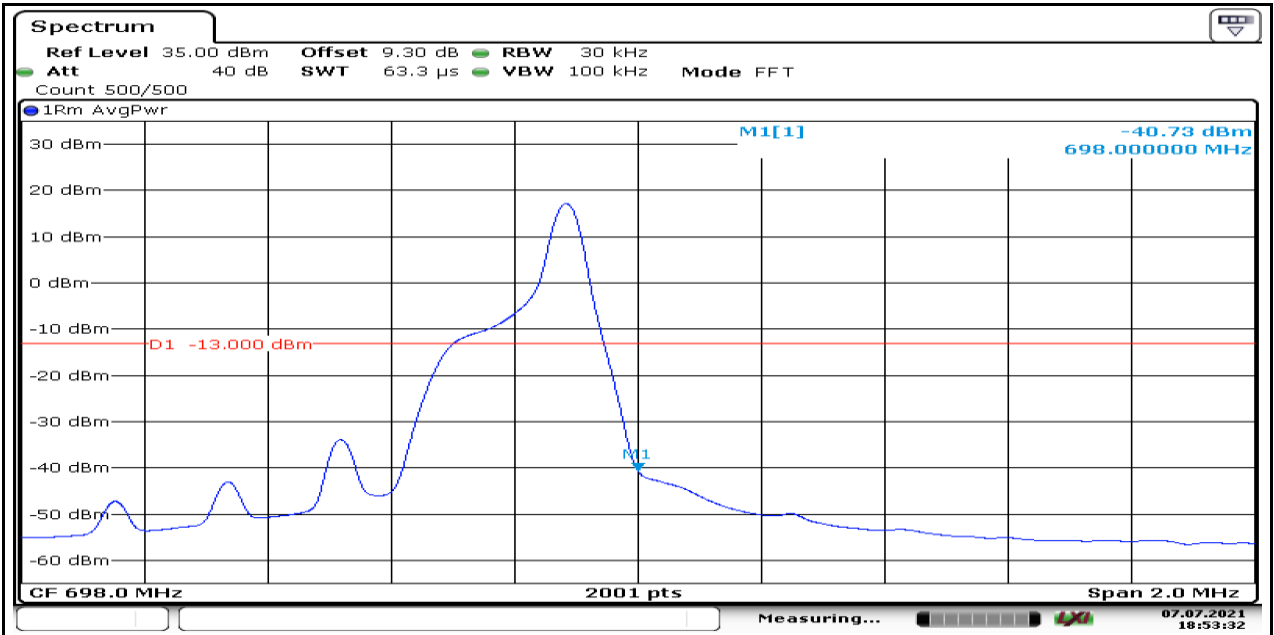

Date: 7.JUL.2021 18:53:32