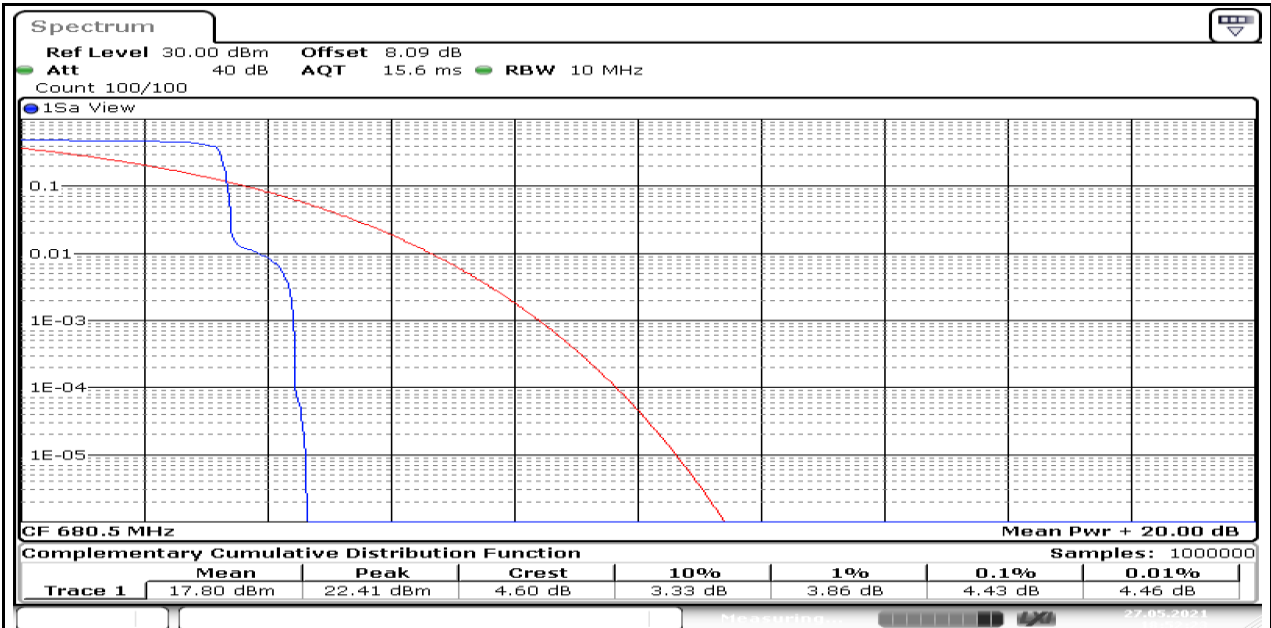

Test Graphs

Band71-Stand-Alone-NaN-QPSK-133297-1@0-3.75kHz-5.74-<=13-PASS

Band71-Stand-Alone-Na-N-QPSK-133297-1@47-3.75kHz-5.88-<=13-PASS

Band71-Stand-Alone-Na-N-BPSK-133297-1@0-15kHz-4.43-<=13-PASS

Band71-Stand-Alone-NaN-BPSK-133297-1@11-15kHz-4.03-<=13-PASS