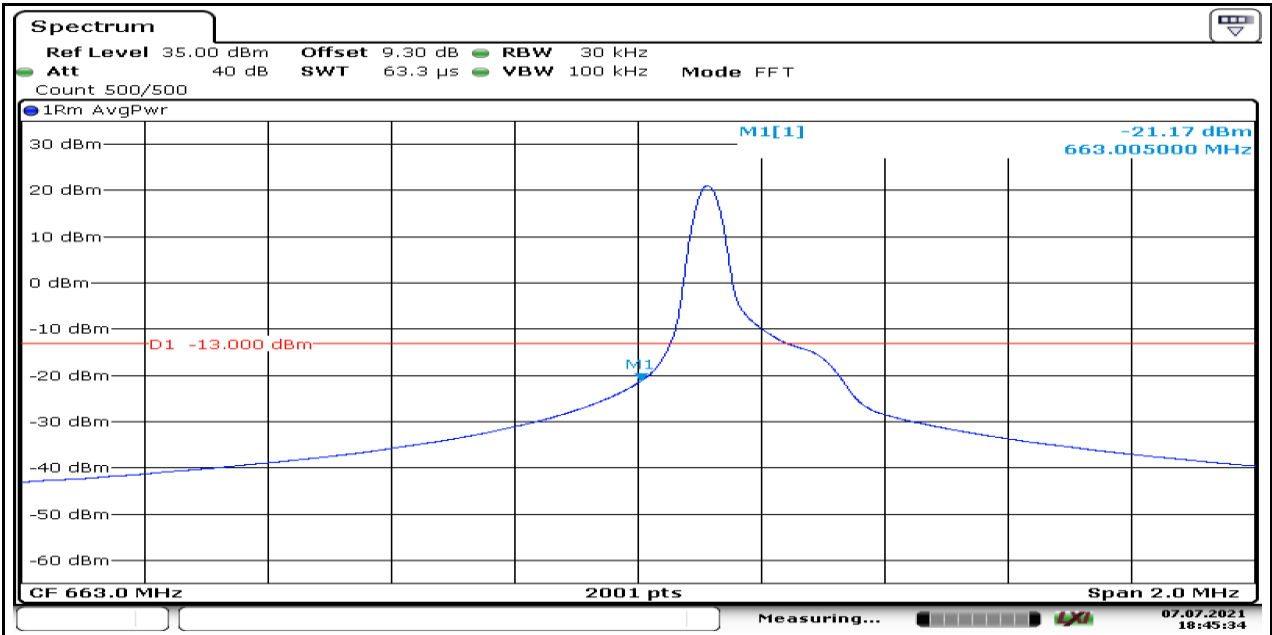

Date: 7.JUL.2021 18:45:34