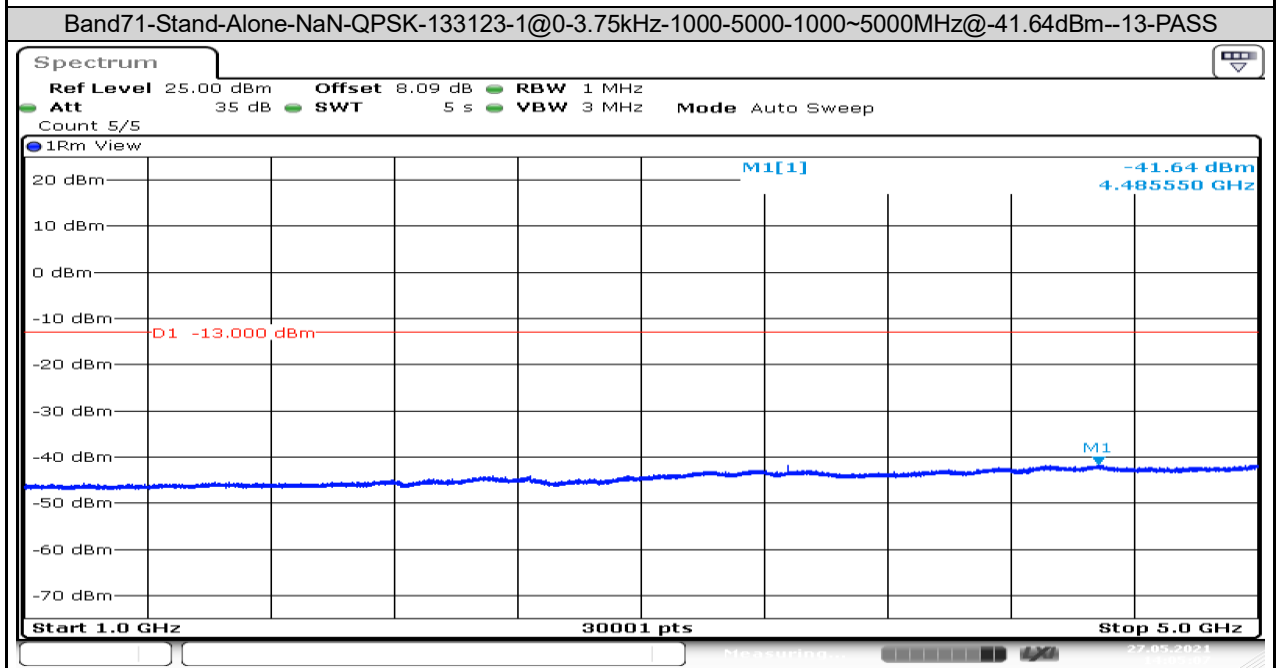

Band71	Stand-Alone	15kHz	NaN	QPSK	133471	12@0	1000~5000MHz@-41.48dBm	-13	PASS
Band71	Stand-Alone	15kHz	NaN	QPSK	133471	12@0	5000~12000MHz@-54.59dBm	-13	PASS
Band71	Stand-Alone	15kHz	NaN	QPSK	133471	12@0	12000~26500MHz@-50.88dBm	-13	PASS

Test Graphs

Band71-Stand-Alone-NaN-QPSK-133123-1@0-3.75kHz-5000-12000-5000~12000MHz@-54.49dBm--13-PASS