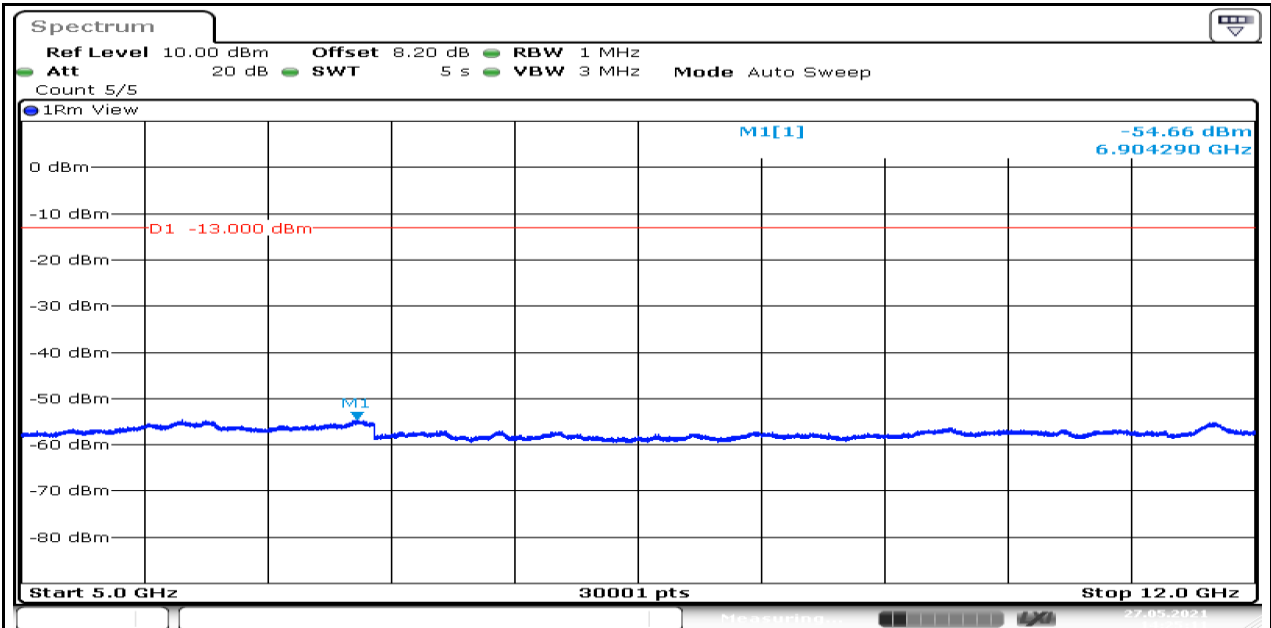

Band71-Stand-Alone-NaN-BPSK-133471-1@0-15kHz-5000-12000-5000~12000MHz@-54.66dBm-13-PASS

Band71-Stand-Alone-NaN-BPSK-133471-1@0-15kHz-12000-26500-12000~26500MHz@-50.83dBm--13-PASS