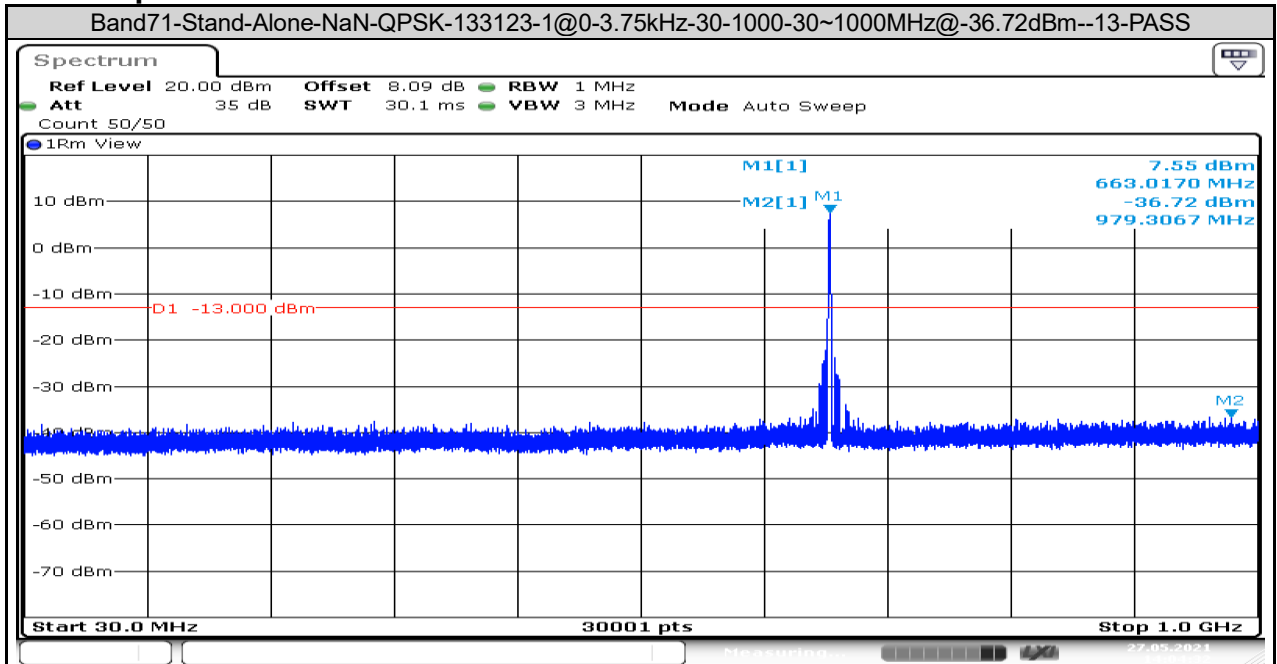

Band71	Stand-Alone	15kHz	NaN	QPSK	133471	12@0	1000~5000MHz@-41.48dBm	-13	PASS
Band71	Stand-Alone	15kHz	NaN	QPSK	133471	12@0	5000~12000MHz@-54.59dBm	-13	PASS
Band71	Stand-Alone	15kHz	NaN	QPSK	133471	12@0	12000~26500MHz@-50.88dBm	-13	PASS

Test Graphs

Band71-Stand-Alone-NaN-QPSK-133123-1@0-3.75kHz-5000-12000-5000~12000MHz@-54.49dBm--13-PASS