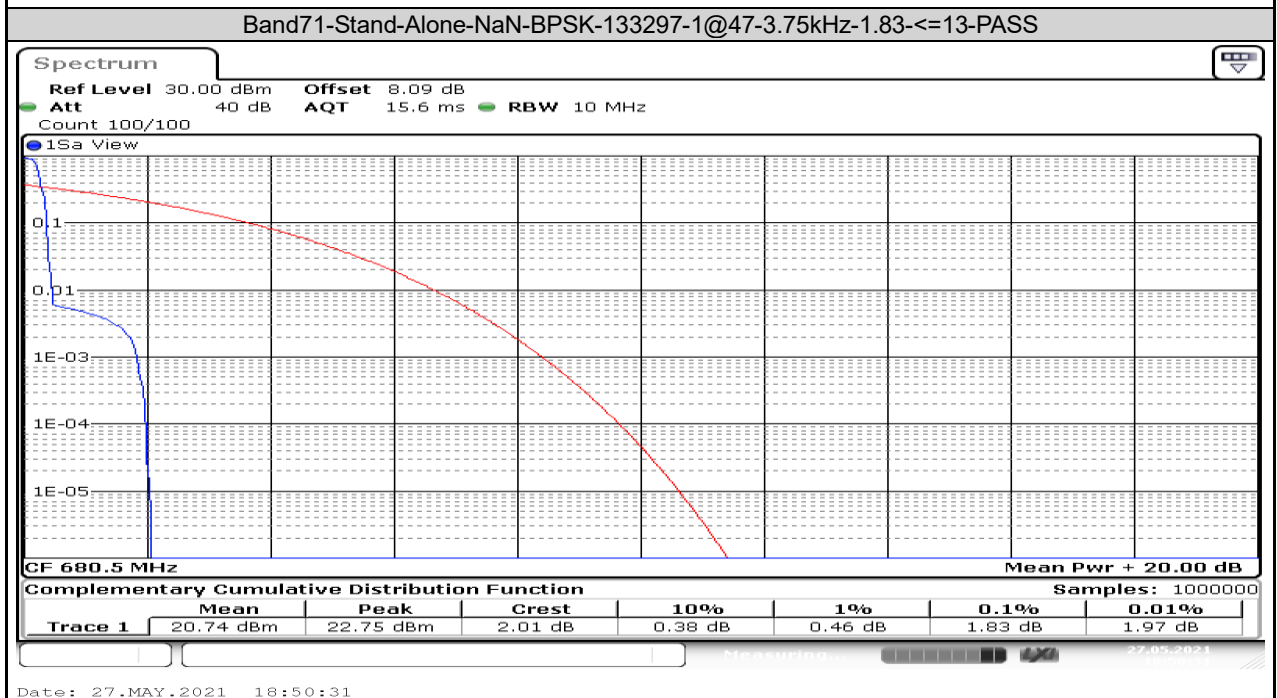

Test Graphs

Band71-Stand-Alone-NaN-QPSK-133297-1@0-3.75kHz-5.74-<=13-PASS