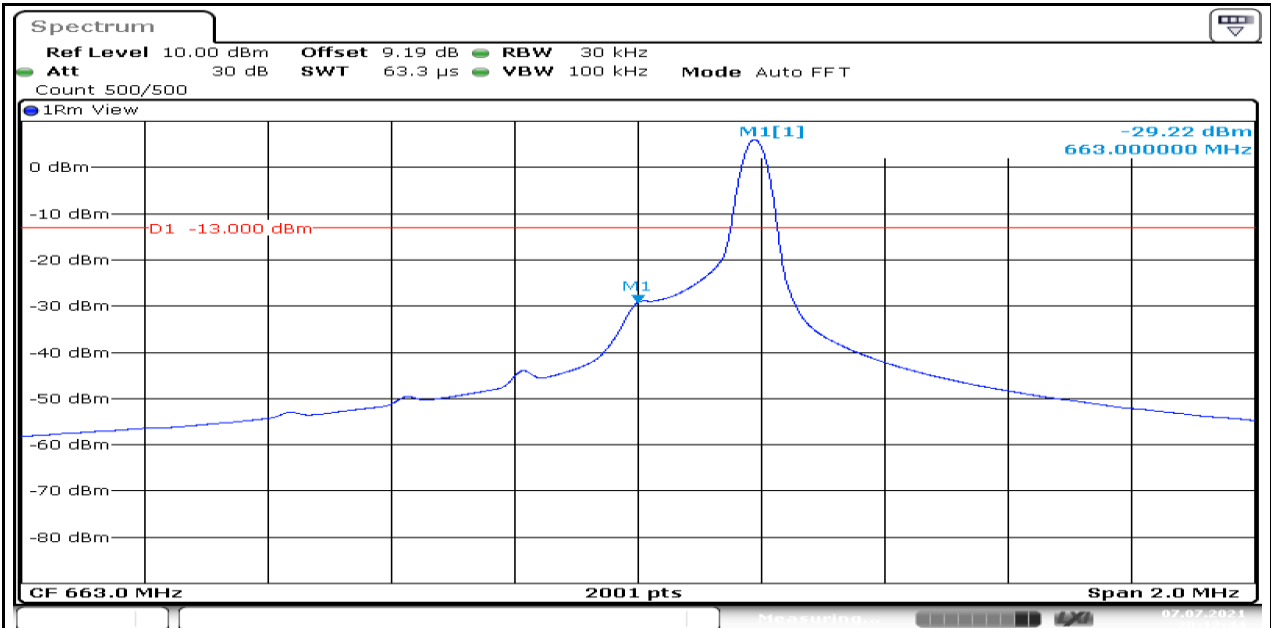

Band71-Stand-Alone-3.75kHz-NaN-QPSK-133123-1@47- -30.74-PASS