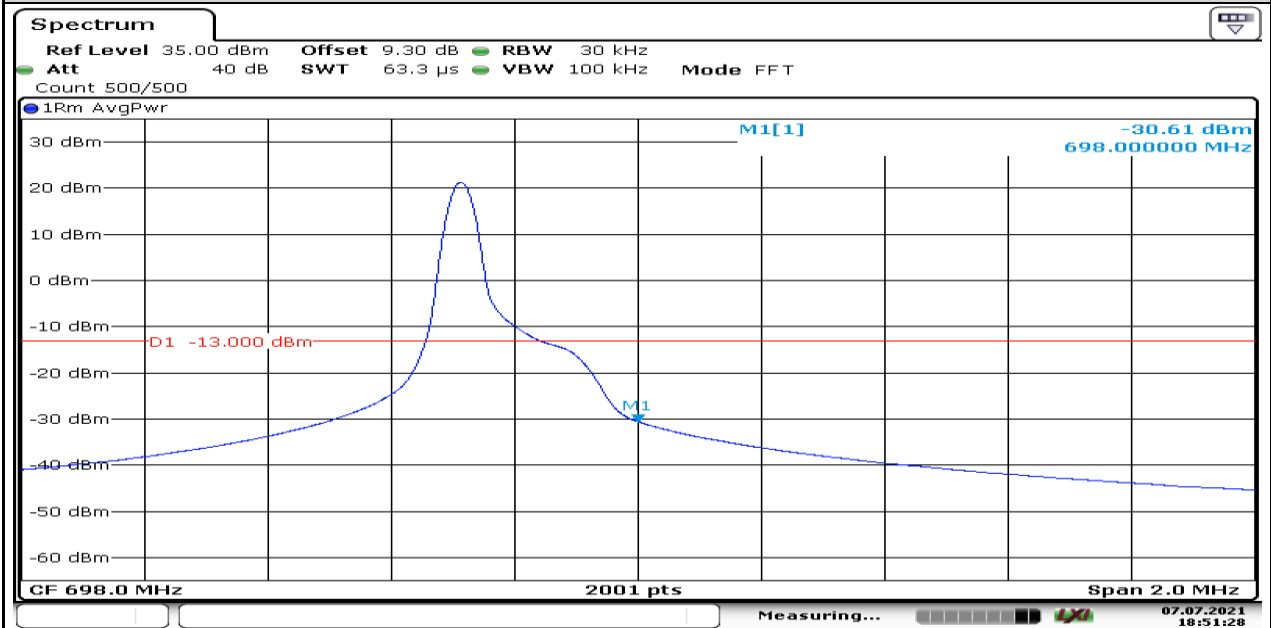

Band71-Stand-Alone-3.75kHz-NaN-BPSK-133470-1@0-30.61-PASS

Date: 7.JUL.2021 18:51:27

Band71-Stand-Alone-3.75kHz-NaN-QPSK-133470-1@0-29.18-PASS