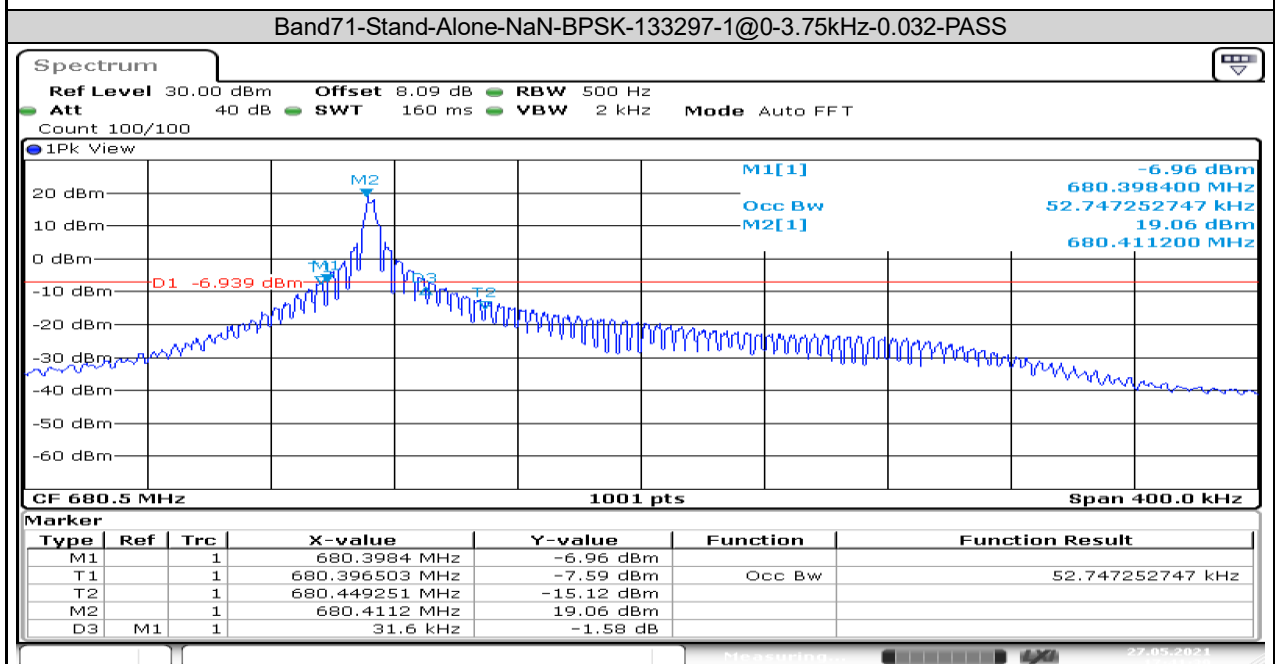

Test Graphs

Band71-Stand-Alone-NaN-BPSK-133471-1@0-3.75kHz-0.032-PASS