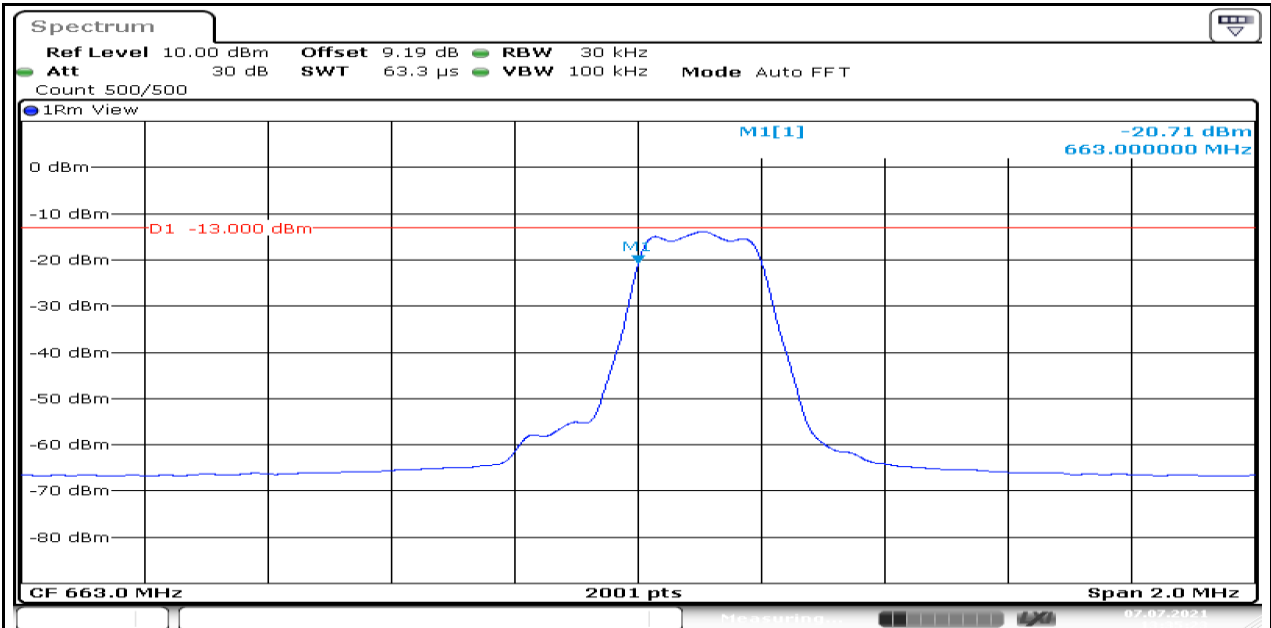

Band71-Stand-Alone-15kHz-NaN-QPSK-133123-12@0- -20.71-PASS

Date: 7.JUL.2021 13:35:24

Band71-Stand-Alone-3.75kHz-NaN-BPSK-133471-1@0- -29.75-PASS