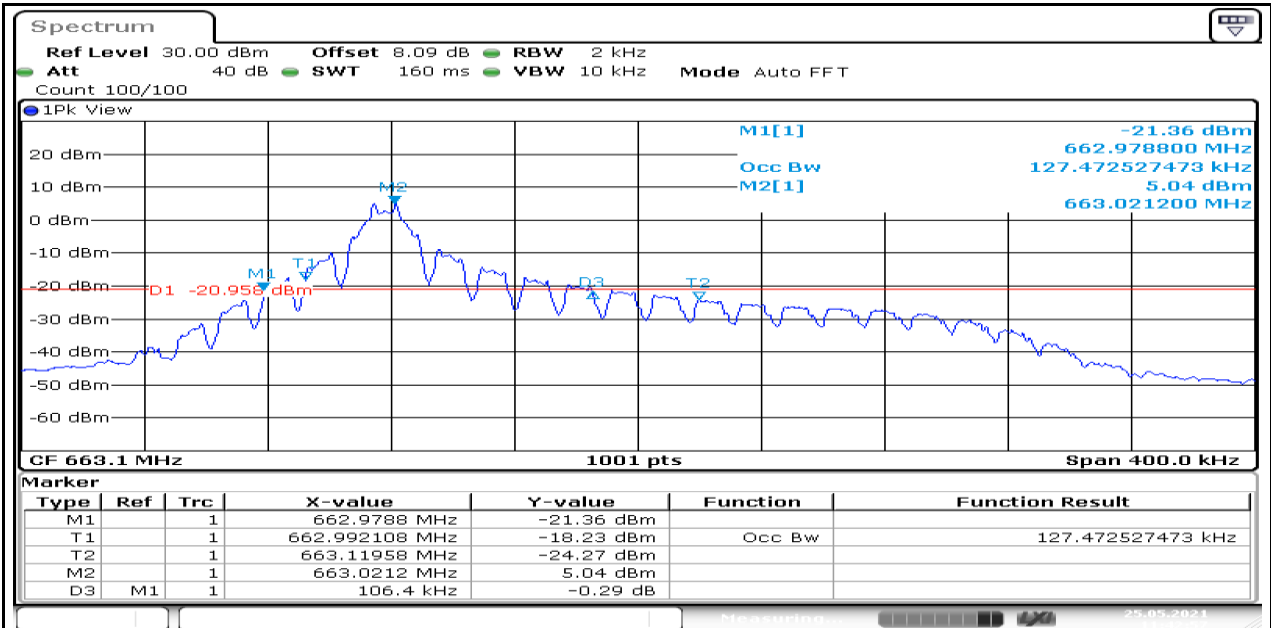

Date: 25.MAY.2021 11:42:57