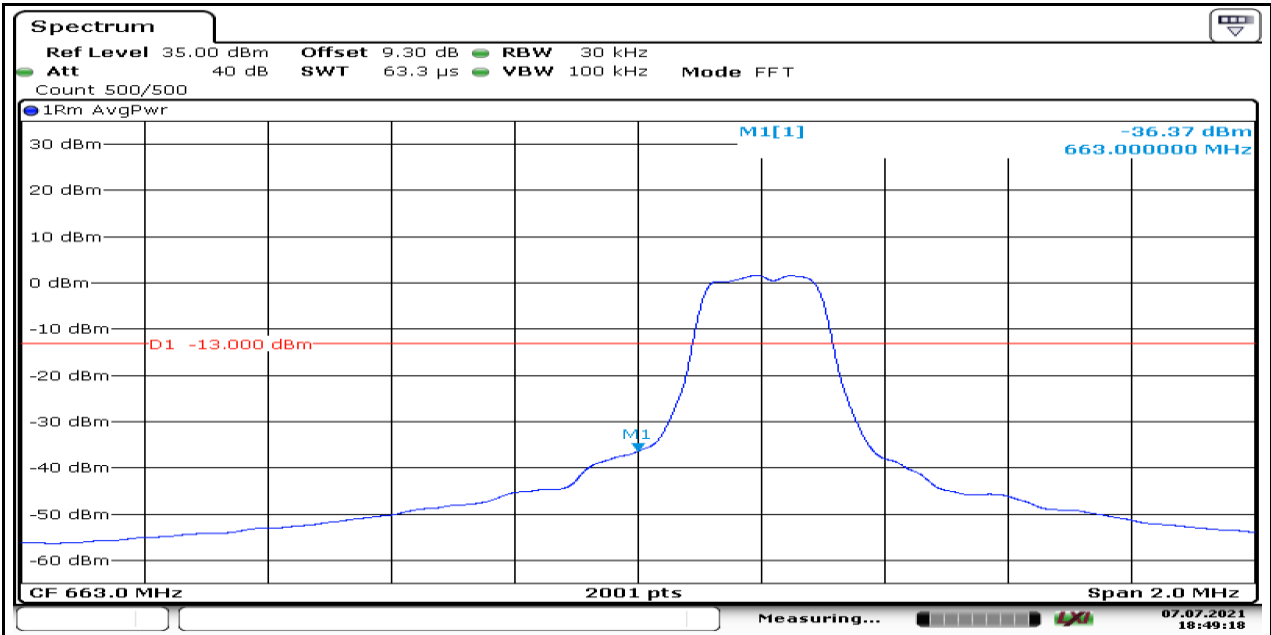

Date: 7.JUL.2021 18:49:18