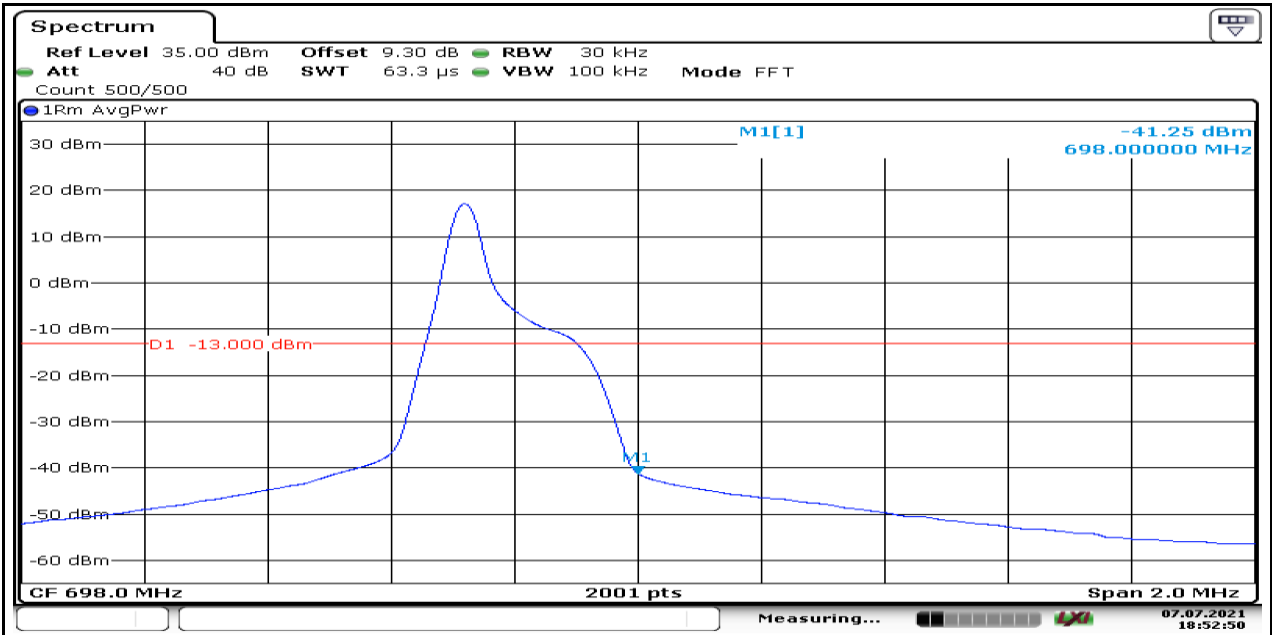

Date: 7.JUL.2021 18:52:50

Band71-Stand-Alone-15kHz-NaN-BPSK-133470-1@11--37.44-PASS