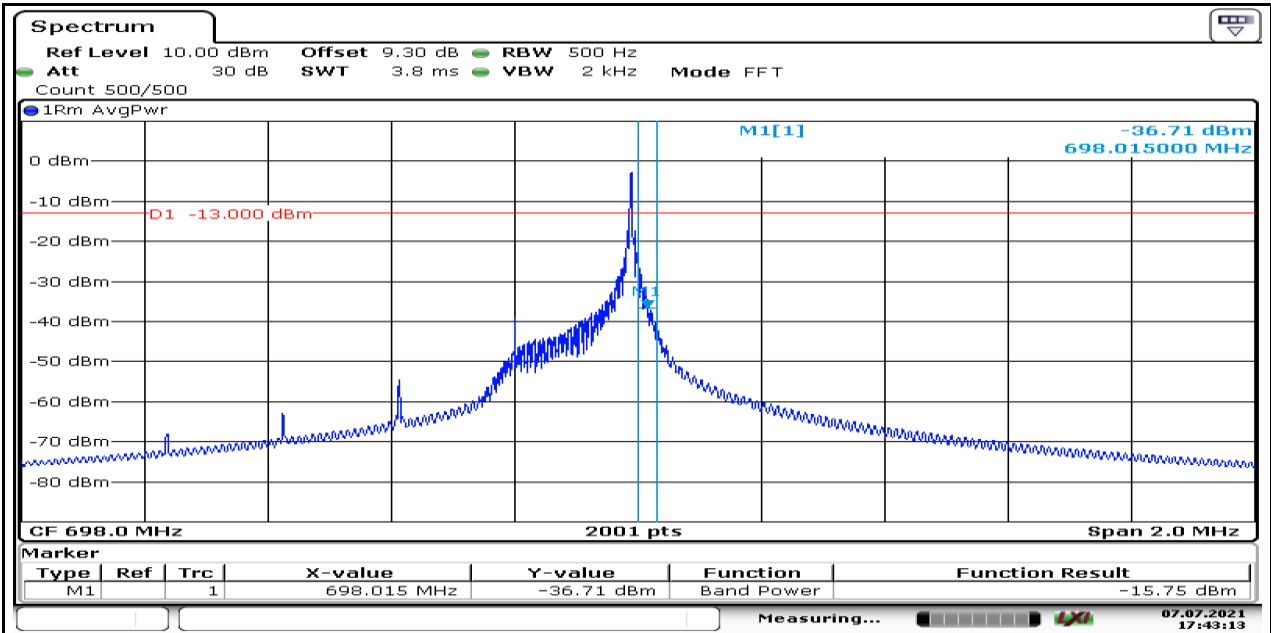

Date: 7.JUL.2021 17:45:34

Band71-Stand-Alone-15kHz-NaN-QPSK-133471-1@11- -14.85-PASS

Date: 7.JUL.2021 17:44:59

Band71-Stand-Alone-3.75kHz-NaN-BPSK-133471-1@47- -14.53-PASS

Date: 7.JUL.2021 17:42:43

Band71-Stand-Alone-3.75kHz-NaN-QPSK-133471-1@47- -15.75-PASS