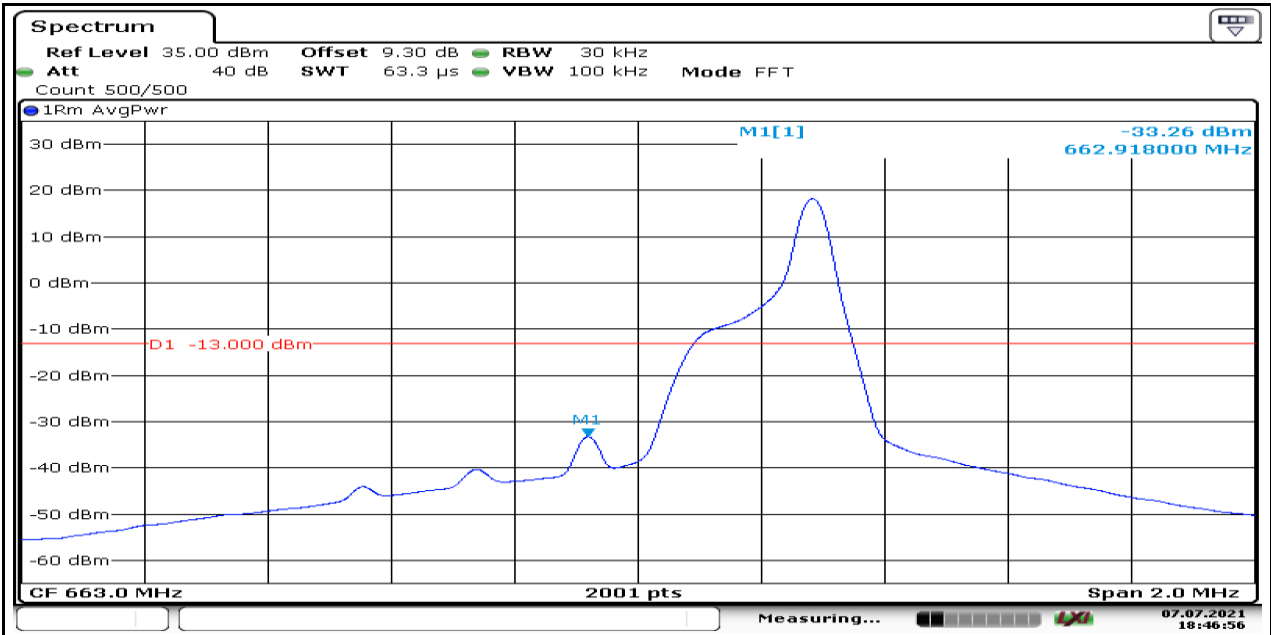

Date: 7.JUL.2021 18:45:42

Band71-Stand-Alone-15kHz-NaN-BPSK-133124-1@0--34.91-PASS

Date: 7.JUL.2021 18:46:32

Band71-Stand-Alone-15kHz-NaN-QPSK-133124-1@0--37.54-PASS

Date: 7.JUL.2021 18:46:31

Band71-Stand-Alone-15kHz-NaN-BPSK-133124-1@11--33.26-PASS