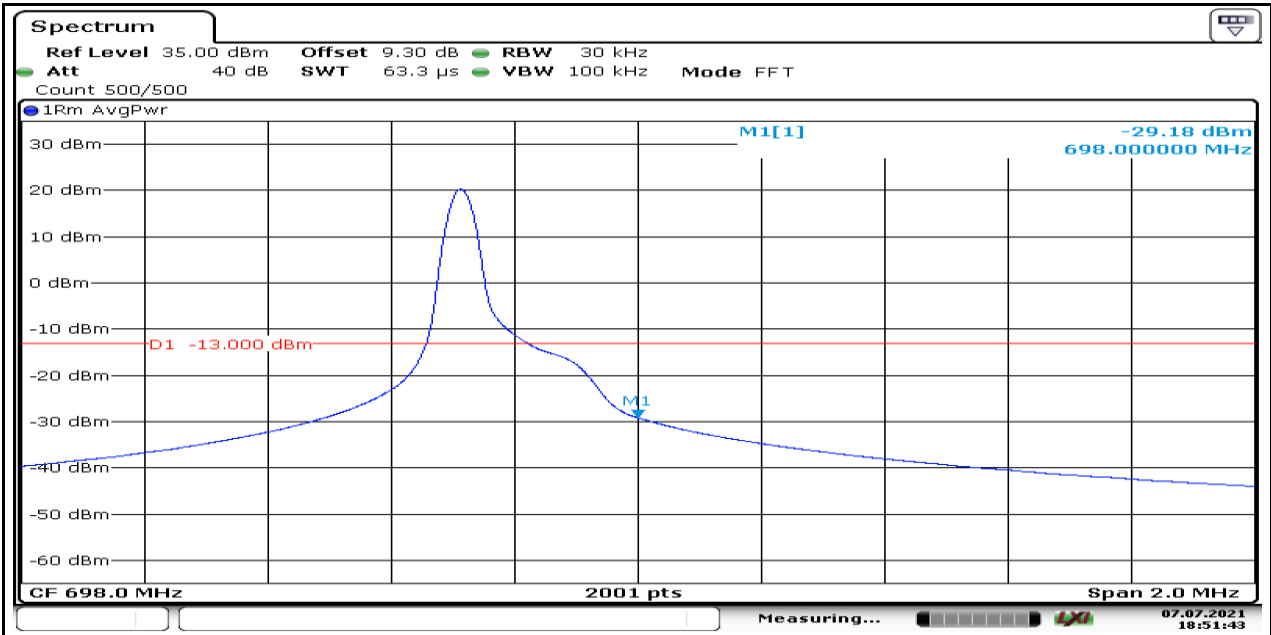

Date: 7.JUL.2021 18:48:16

Band71-Stand-Alone-15kHz-NaN-QPSK-133124-12@0--36.37-PASS

Date: 7.JUL.2021 18:49:18

Band71-Stand-Alone-3.75kHz-NaN-BPSK-133470-1@0-30.61-PASS

Date: 7.JUL.2021 18:51:27

Band71-Stand-Alone-3.75kHz-NaN-QPSK-133470-1@0-29.18-PASS