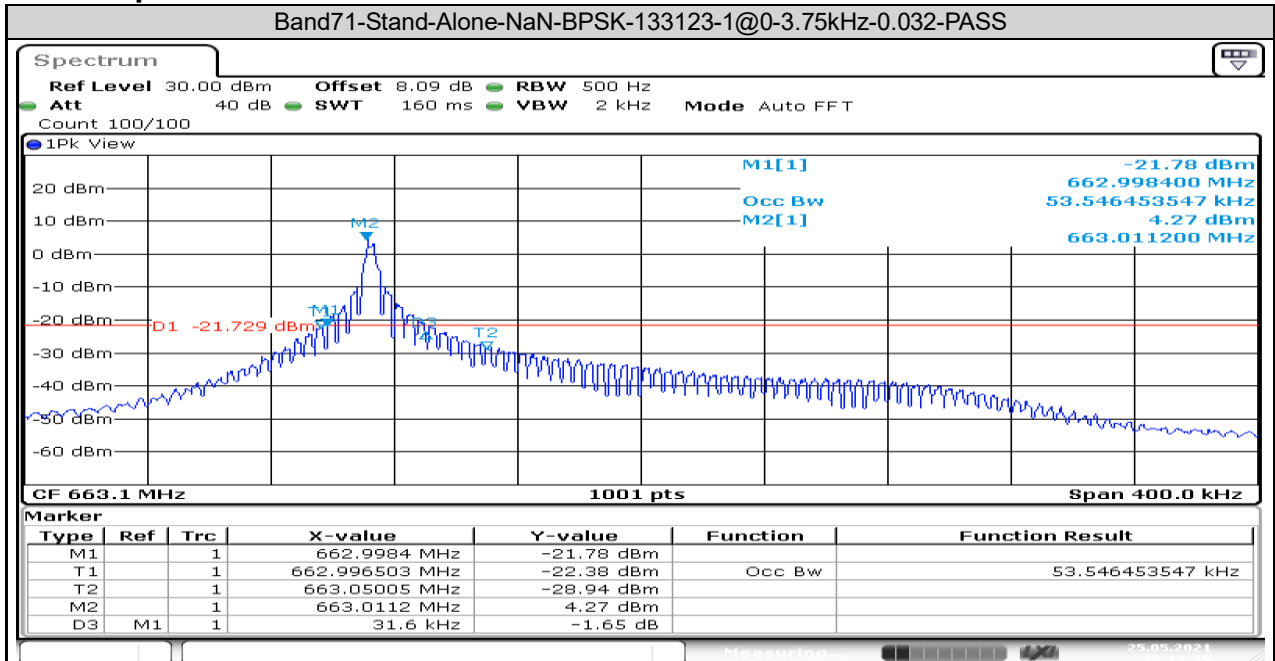

Test Graphs

Band71-Stand-Alone-NaN-BPSK-133471-1@0-3.75kHz-0.032-PASS