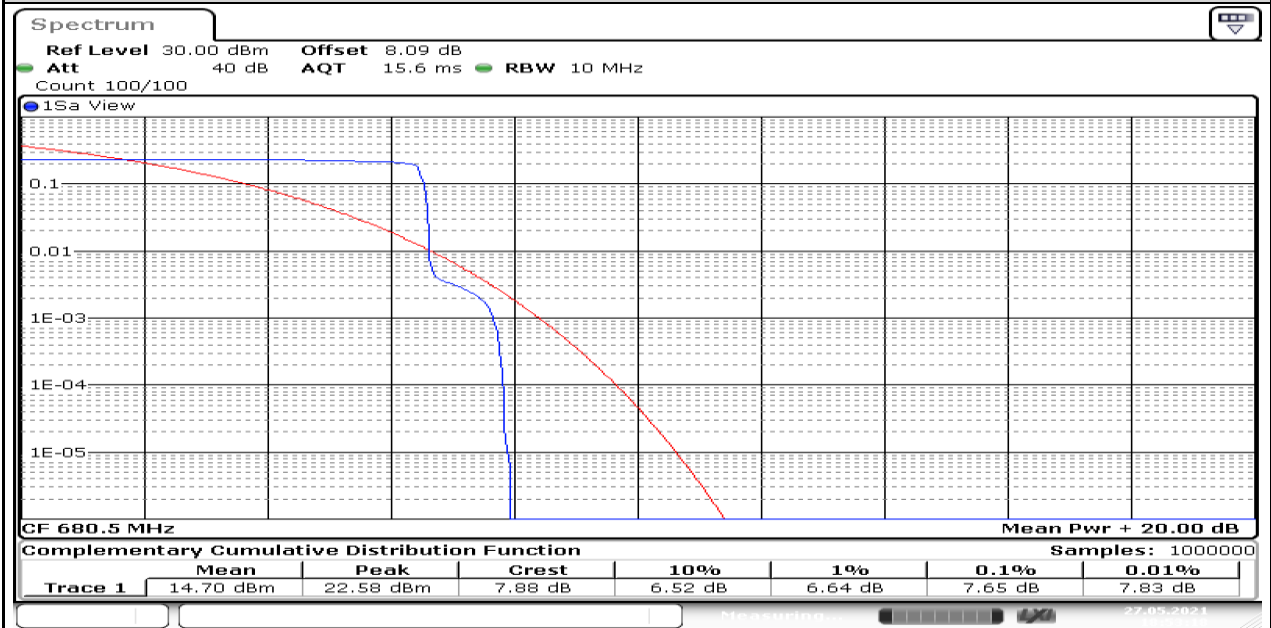

Band71-Stand-Alone-NaN-QPSK-133297-1@0-15kHz-7.65-<=13-PASS

Band71-Stand-Alone-NaN-QPSK-133297-1@11-15kHz-4.29-<=13-PASS