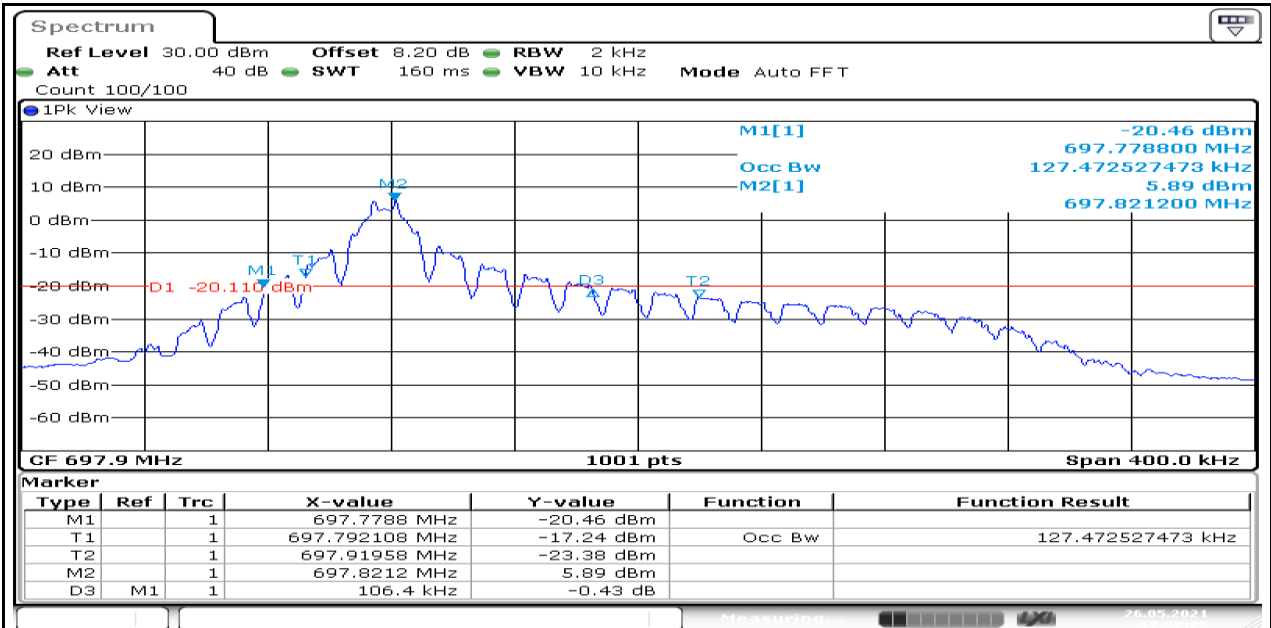

Date: 26.MAY.2021 17:22:25