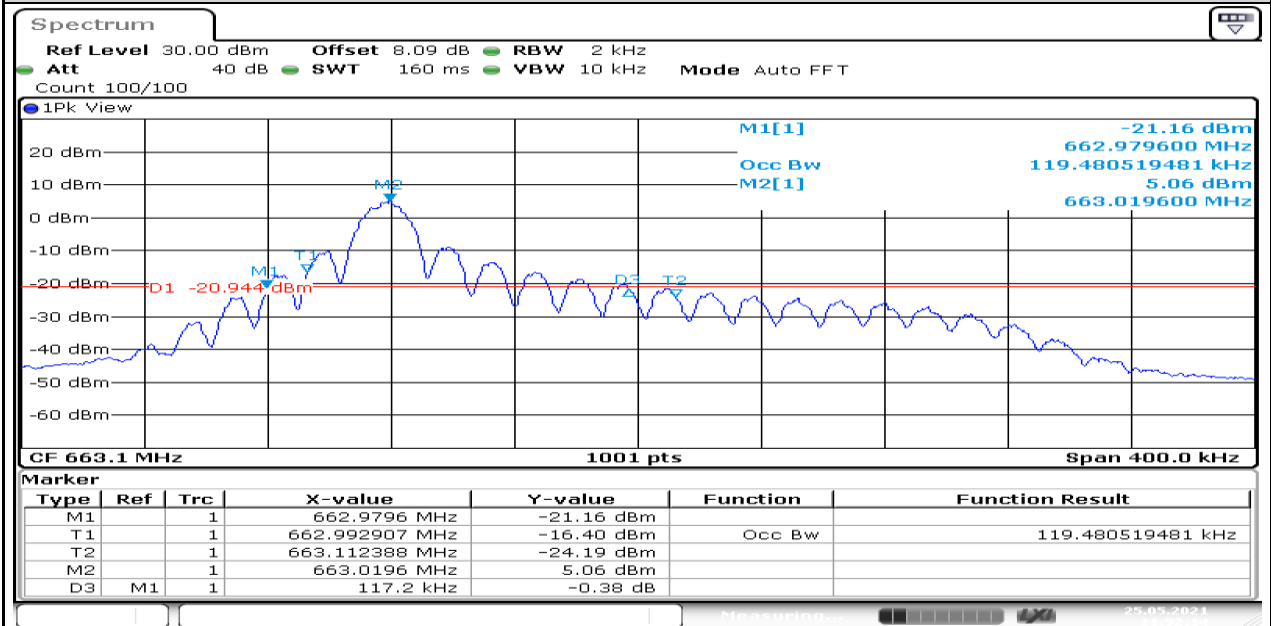

Band71-Stand-Alone-NaN-QPSK-133123-1@0-15kHz-0.117-PASS

Date: 25.MAY.2021 11:52:15

Band71-Stand-Alone-NaN-QPSK-133123-12@0-15kHz-0.250-PASS