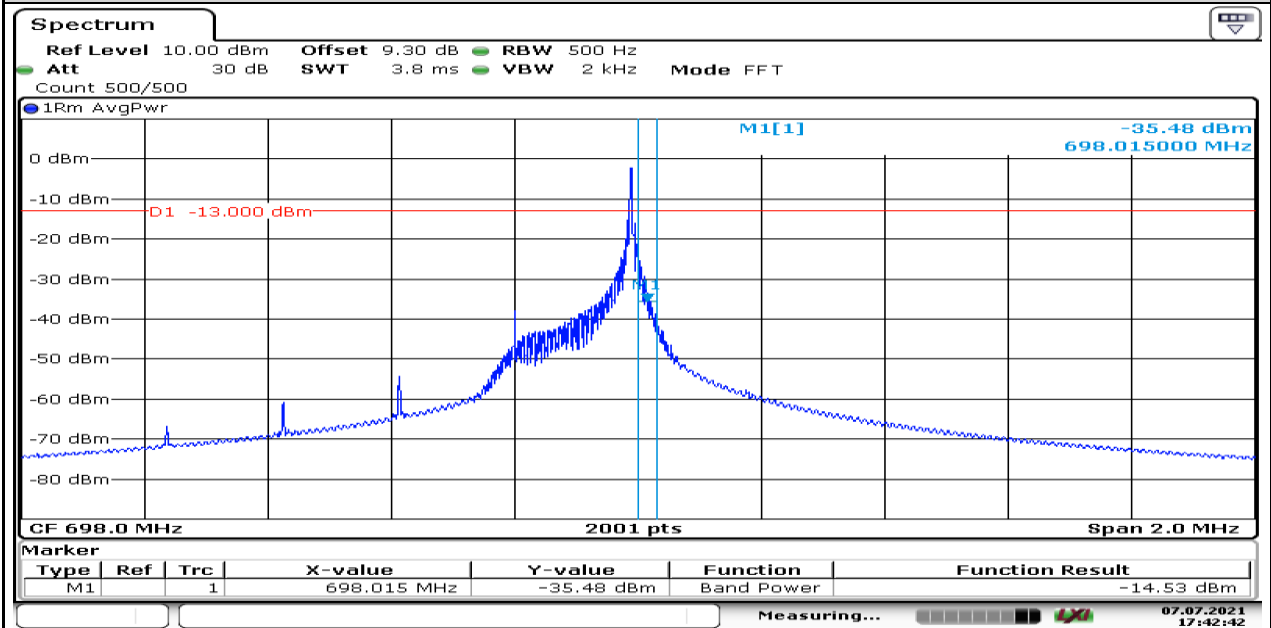

Band71-Stand-Alone-3.75kHz-NaN-BPSK-133471-1@47- -14.53-PASS

Date: 7.JUL.2021 17:42:43

Band71-Stand-Alone-3.75kHz-NaN-QPSK-133471-1@47- -15.75-PASS