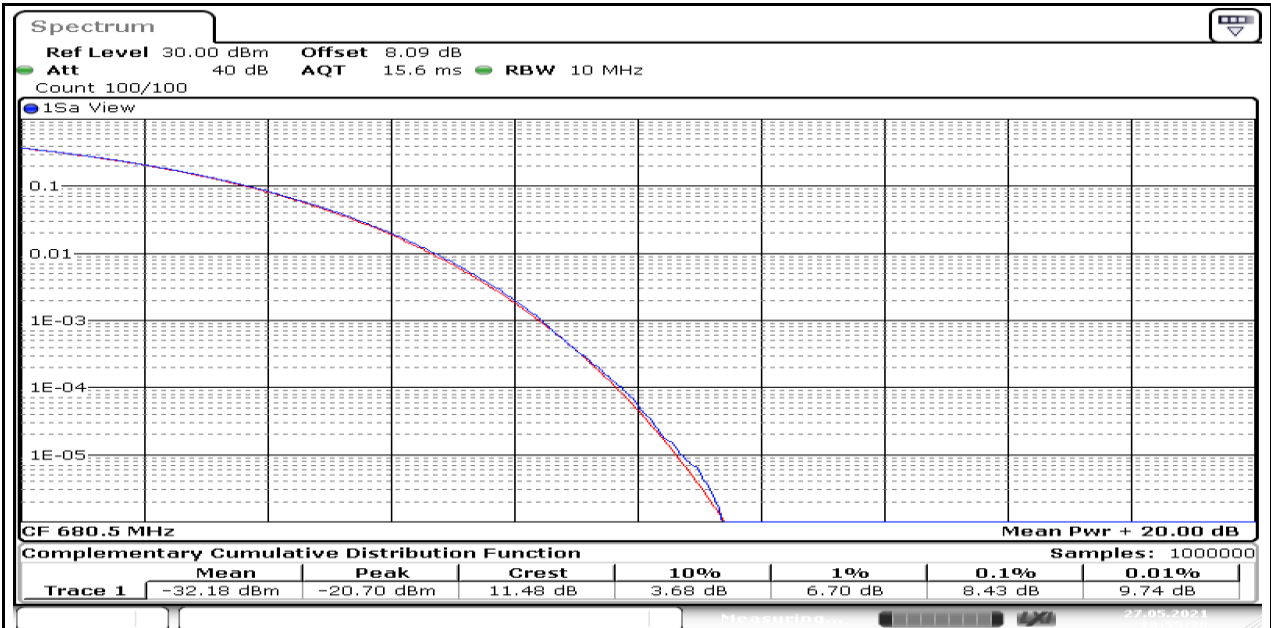

Band71-Stand-Alone-NaN-QPSK-133297-1@0-15kHz-7.65-<=13-PASS

Band71-Stand-Alone-NaN-QPSK-133297-1@11-15kHz-4.29-<=13-PASS