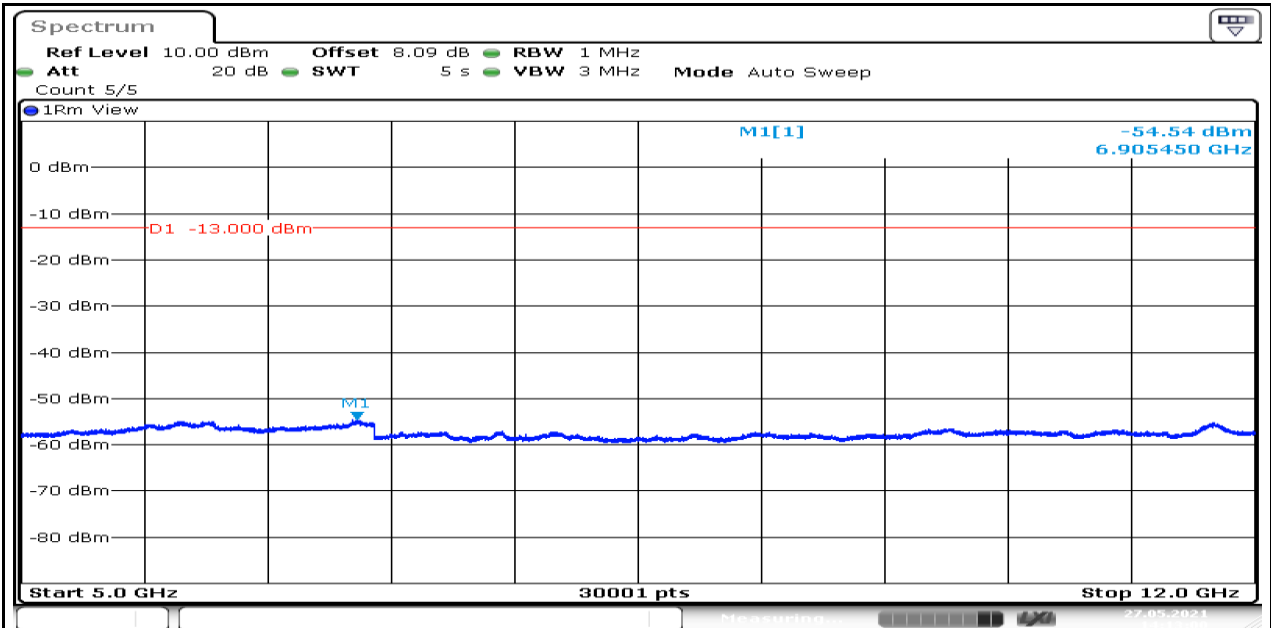

Band71-Stand-Alone-NaN-BPSK-133123-1@0-15kHz-12000-26500-12000~26500MHz@-50.95dBm--13-PASS

Band71-Stand-Alone-NaN-BPSK-133123-1@11-15kHz-30-1000-30~1000MHz@-36.22dBm--13-PASS