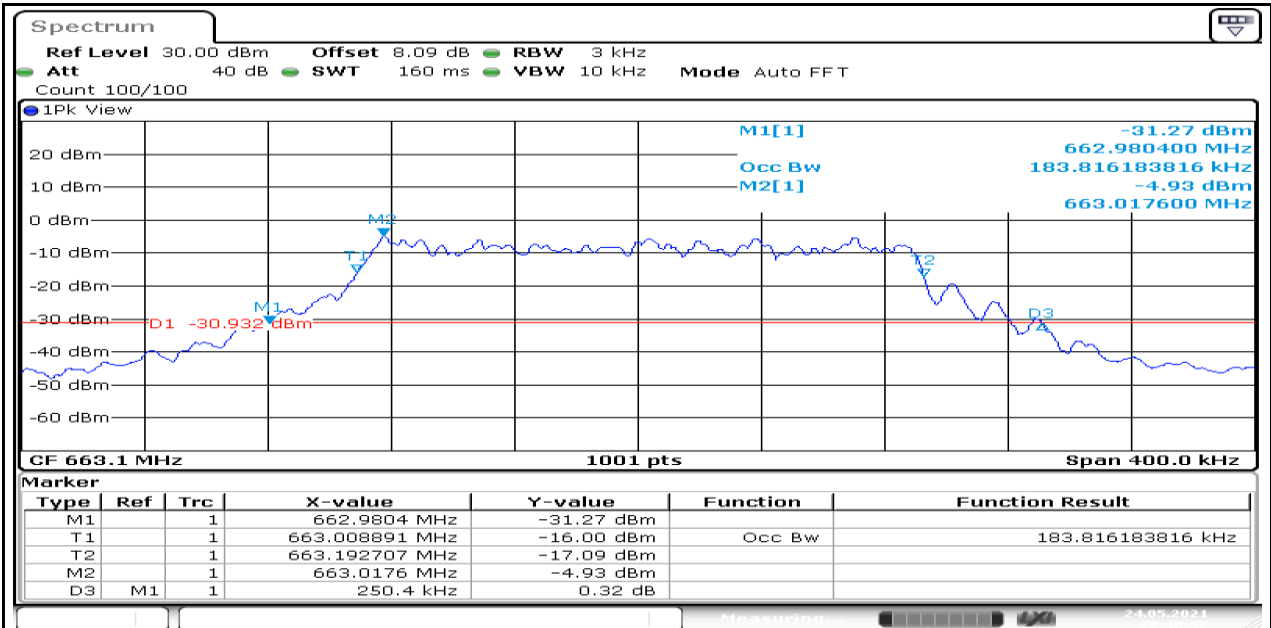

Date: 27.MAY.2021 16:40:13

Band71-Stand-Alone-NaN-BPSK-133471-1@0-15kHz-0.106-PASS

Date: 26.MAY.2021 17:22:25

Band71-Stand-Alone-NaN-QPSK-133123-1@0-15kHz-0.117-PASS

Date: 25.MAY.2021 11:52:15

Band71-Stand-Alone-NaN-QPSK-133123-12@0-15kHz-0.250-PASS