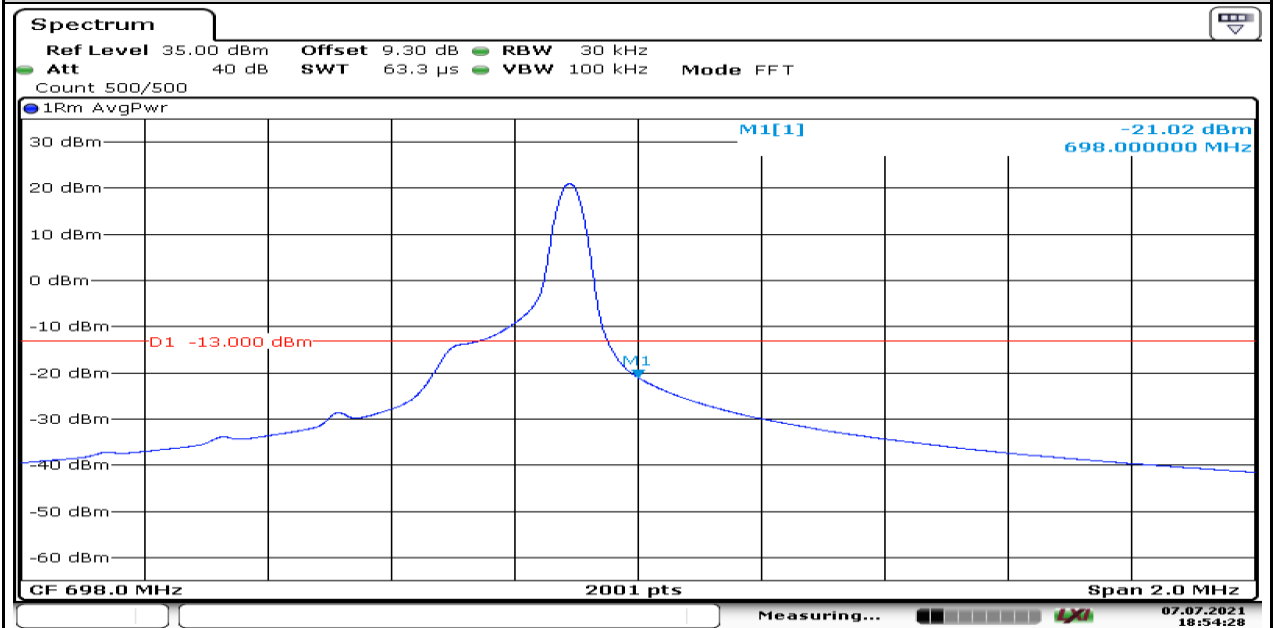

Band71-Stand-Alone-3.75kHz-NaN-BPSK-133470-1@47--21.02-PASS

Date: 7.JUL.2021 18:54:28

Band71-Stand-Alone-3.75kHz-NaN-QPSK-133470-1@47--20.46-PASS