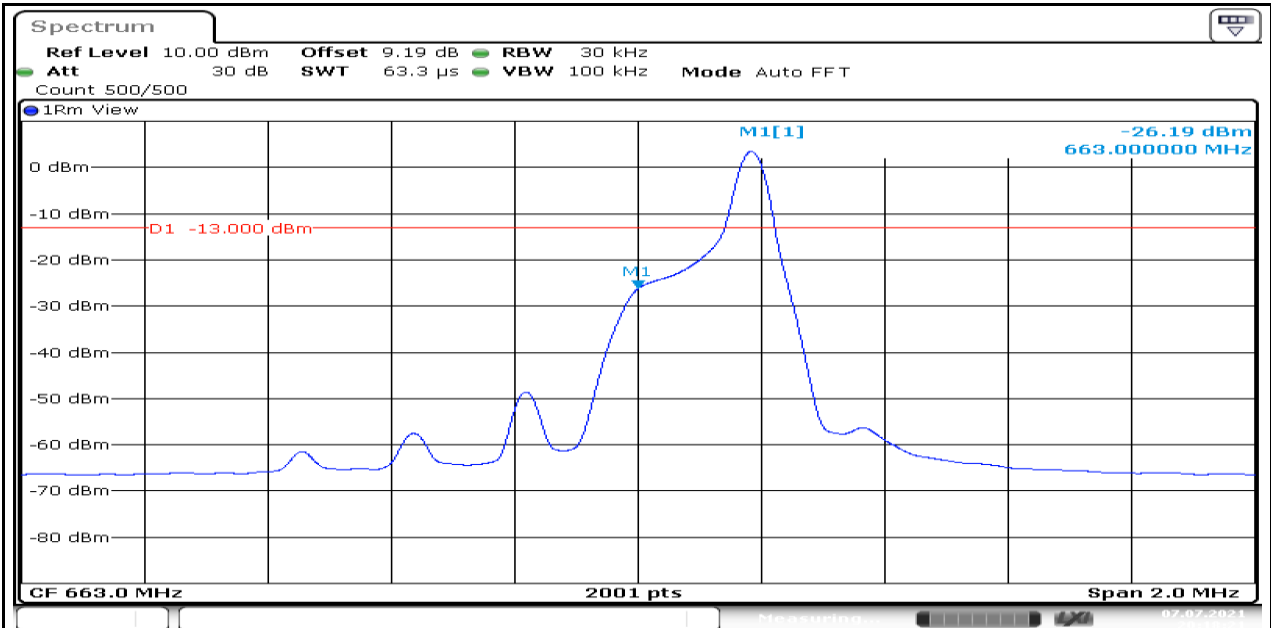

Test Graphs

Date: 7.JUL.2021 17:37:41

Date: 7.JUL.2021 17:38:30

Date: 7.JUL.2021 17:39:44

Band71-Stand-Alone-15kHz-NaN-QPSK-133123-1@0- -15.81-PASS

Date: 7.JUL.2021 17:40:28

Band71-Stand-Alone-15kHz-NaN-BPSK-133123-1@11- -26.19-PASS