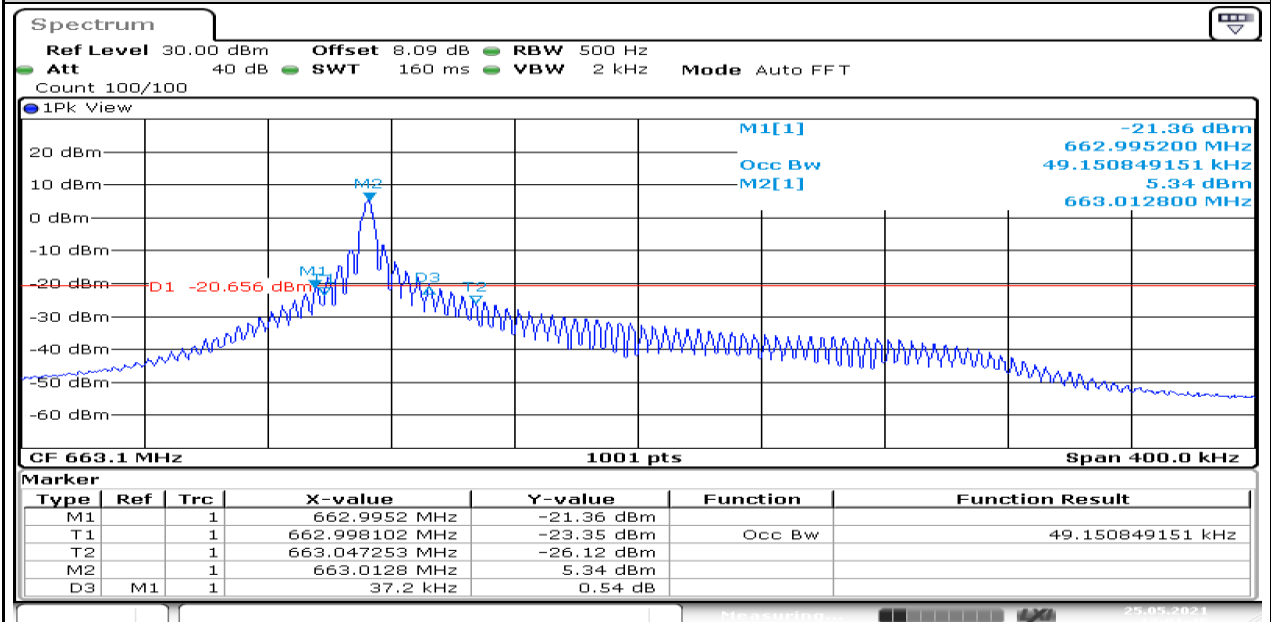

Test Graphs

Band71-Stand-Alone-NaN-BPSK-133471-1@0-3.75kHz-0.032-PASS

Date: 26.MAY.2021 17:51:20

Band71-Stand-Alone-NaN-QPSK-133123-1@0-3.75kHz-0.037-PASS

Date: 25.MAY.2021 12:01:45

Band71-Stand-Alone-NaN-QPSK-133297-1@0-3.75kHz-0.037-PASS