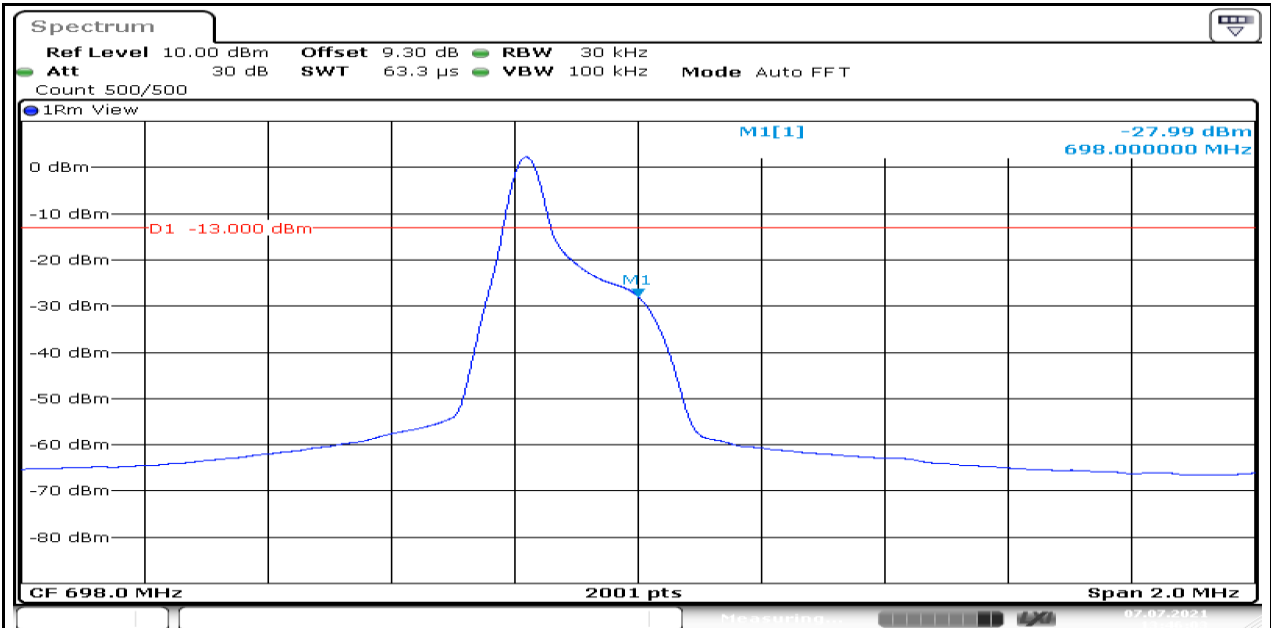

Date: 7.JUL.2021 13:46:03