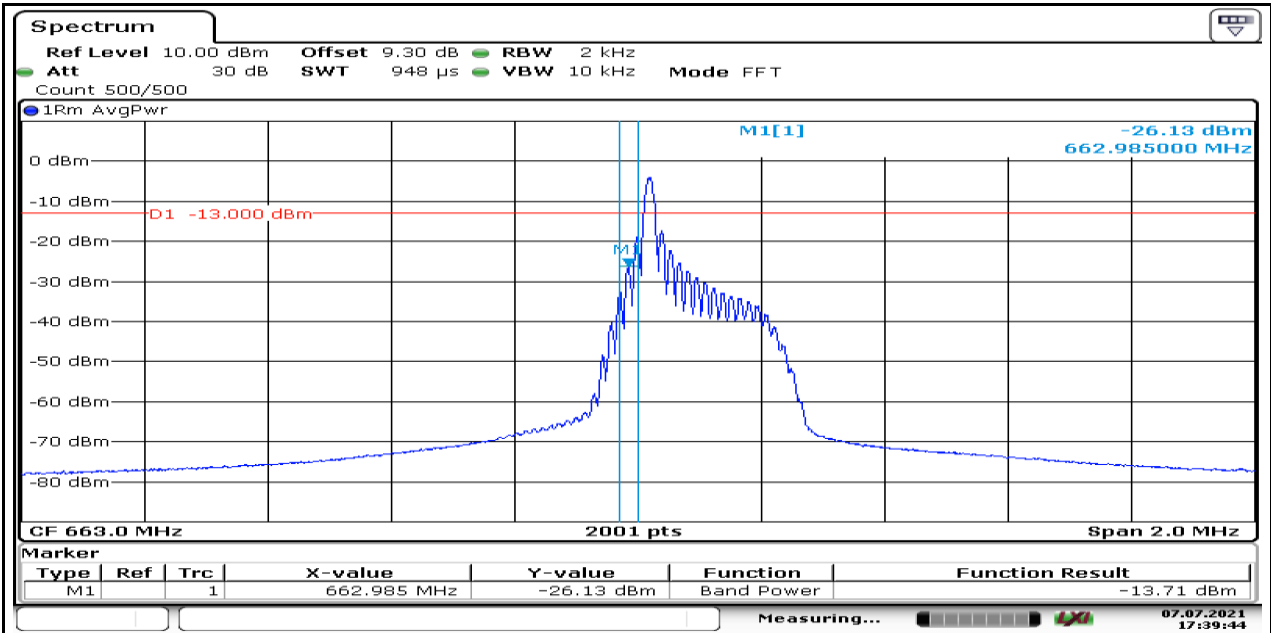

Test Graphs

Date: 7.JUL.2021 17:37:41

Date: 7.JUL.2021 17:38:30

Date: 7.JUL.2021 17:39:44

Band71-Stand-Alone-15kHz-NaN-QPSK-133123-1@0- -15.81-PASS

Date: 7.JUL.2021 17:40:28

Band71-Stand-Alone-15kHz-NaN-BPSK-133123-1@11- -26.19-PASS