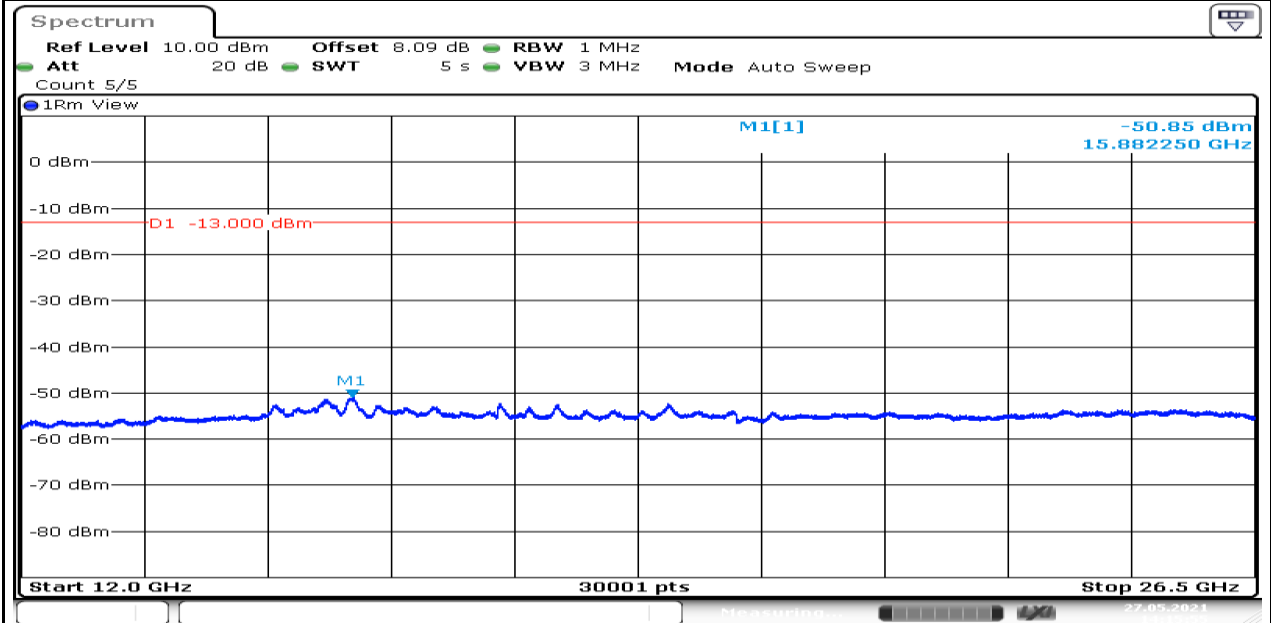

Band71-Stand-Alone-NaN-BPSK-133123-1@11-15kHz-12000-26500-12000~26500MHz@-50.85dBm--13-PASS