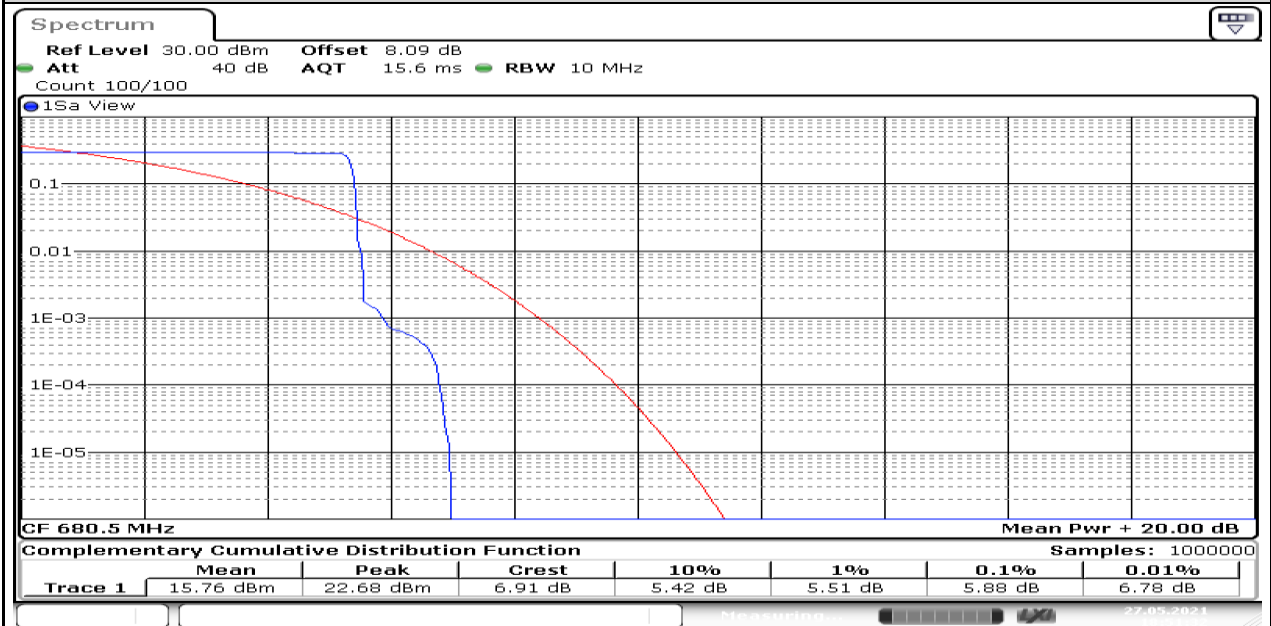

Band71-Stand-Alone-Na-N-QPSK-133297-1@47-3.75kHz-5.88-<=13-PASS

Band71-Stand-Alone-Na-N-BPSK-133297-1@0-15kHz-4.43-<=13-PASS