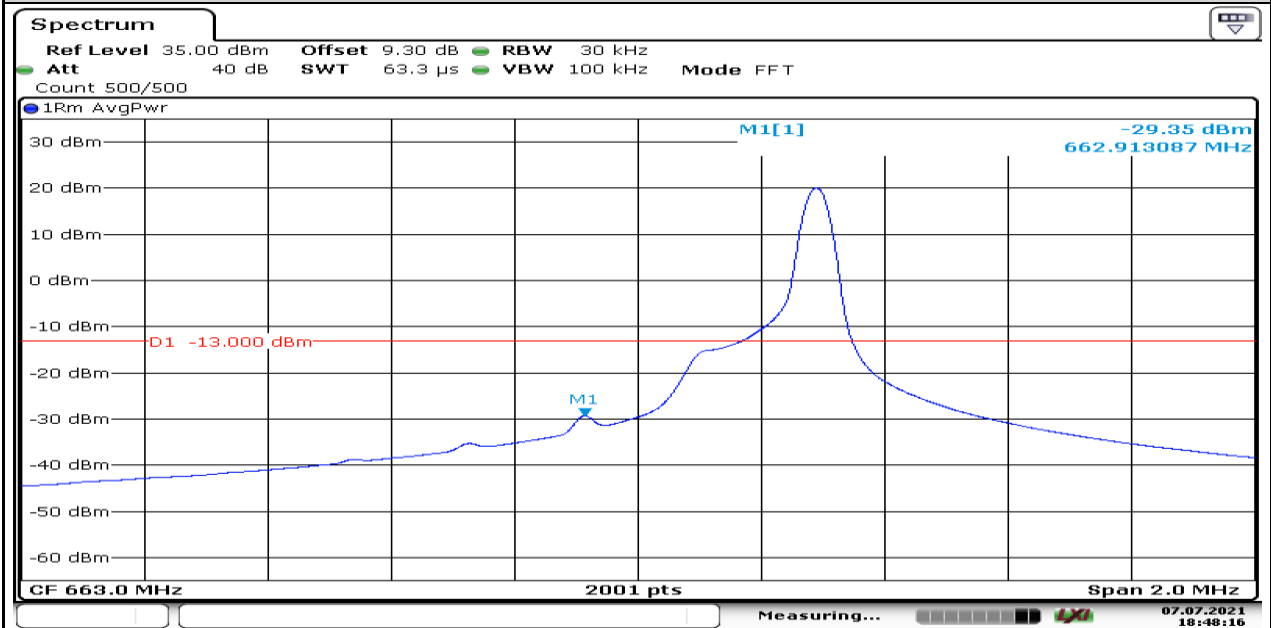

Date: 7.JUL.2021 18:46:56

Band71-Stand-Alone-15kHz-NaN-QPSK-133124-1@11--34.06-PASS

Date: 7.JUL.2021 18:47:06

Band71-Stand-Alone-3.75kHz-NaN-BPSK-133124-1@47--29.47-PASS

Date: 7.JUL.2021 18:48:07

Band71-Stand-Alone-3.75kHz-NaN-QPSK-133124-1@47--29.35-PASS