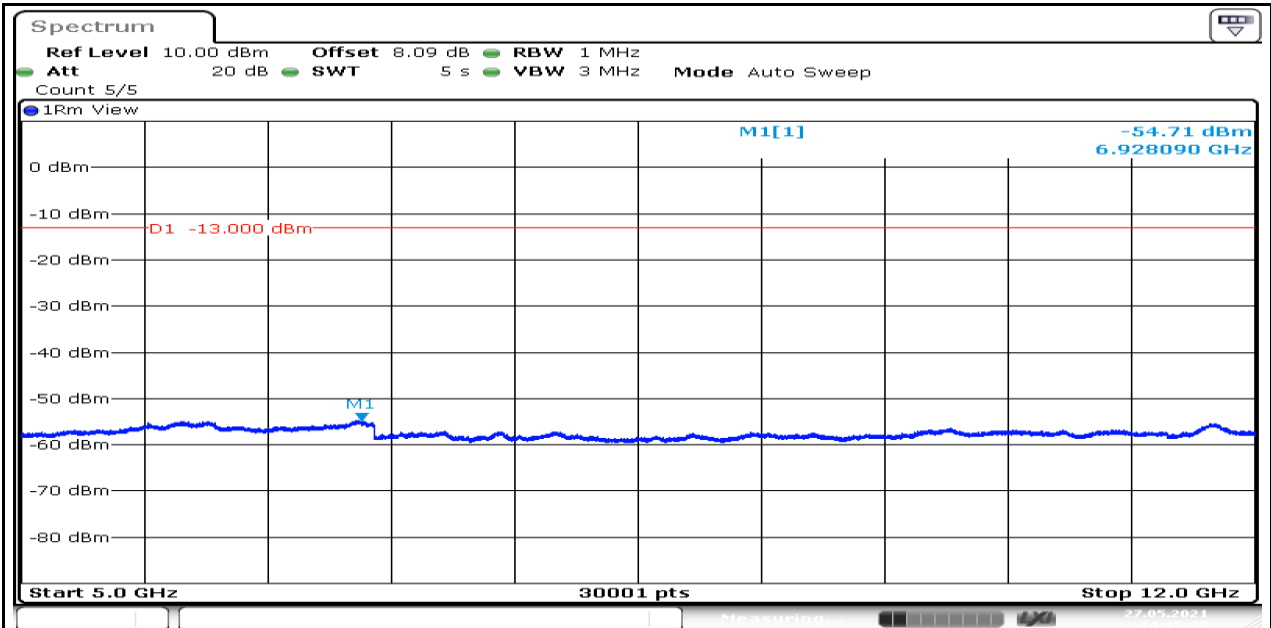

Band71-Stand-Alone-NaN-BPSK-133123-1@11-15kHz-5000-12000-5000~12000MHz@-54.71dBm--13-PASS