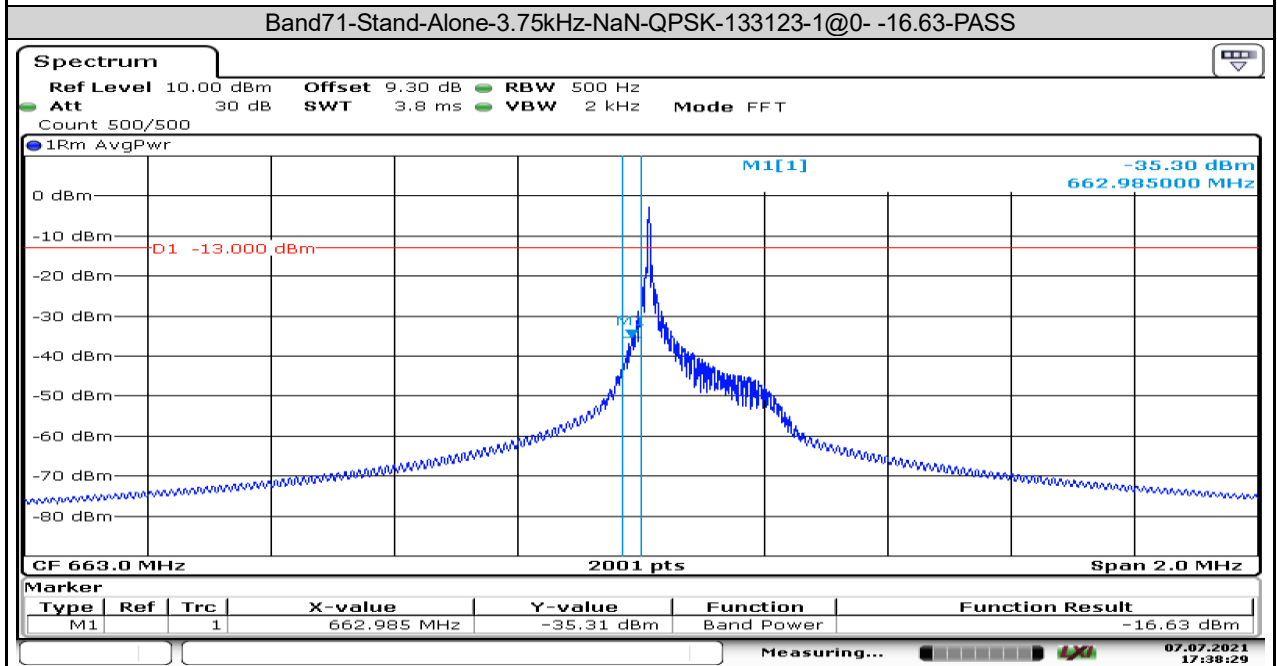

Test Graphs

Date: 7.JUL.2021 17:37:41

Date: 7.JUL.2021 17:38:30

Date: 7.JUL.2021 17:39:44

Band71-Stand-Alone-15kHz-NaN-QPSK-133123-1@0- -15.81-PASS

Date: 7.JUL.2021 17:40:28

Band71-Stand-Alone-15kHz-NaN-BPSK-133123-1@11- -26.19-PASS