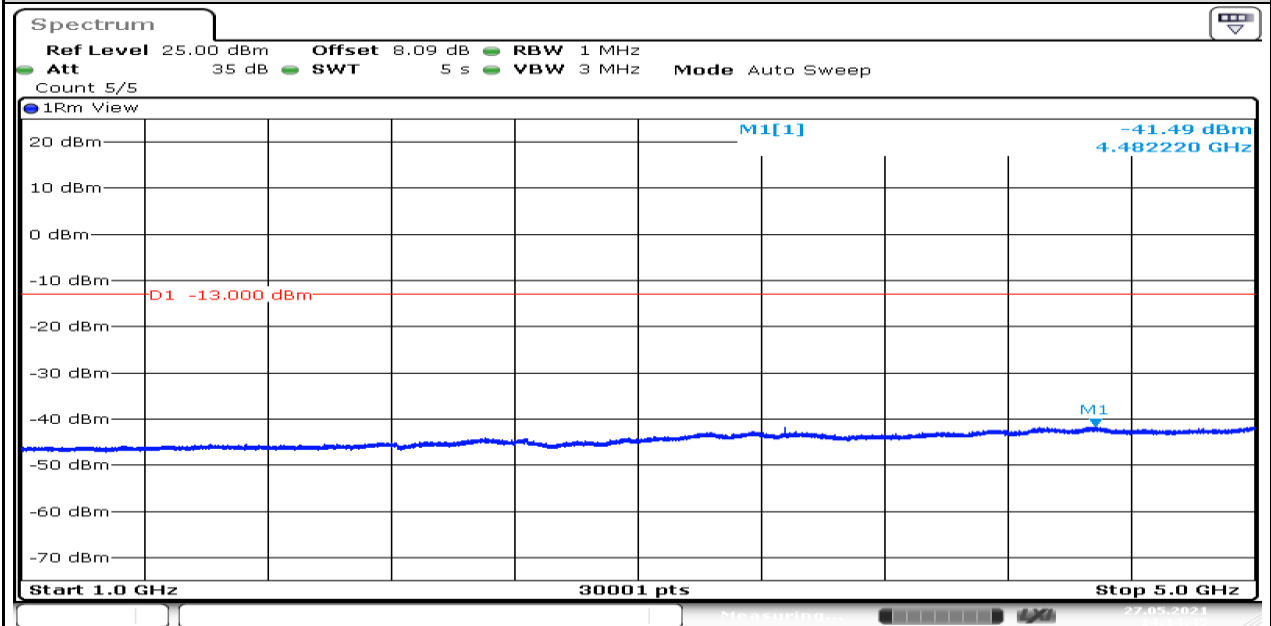

Band71-Stand-Alone-NaN-BPSK-133123-1@11-15kHz-1000-5000-1000~5000MHz@-41.49dBm--13-PASS

Band71-Stand-Alone-NaN-BPSK-133123-1@11-15kHz-5000-12000-5000~12000MHz@-54.71dBm--13-PASS