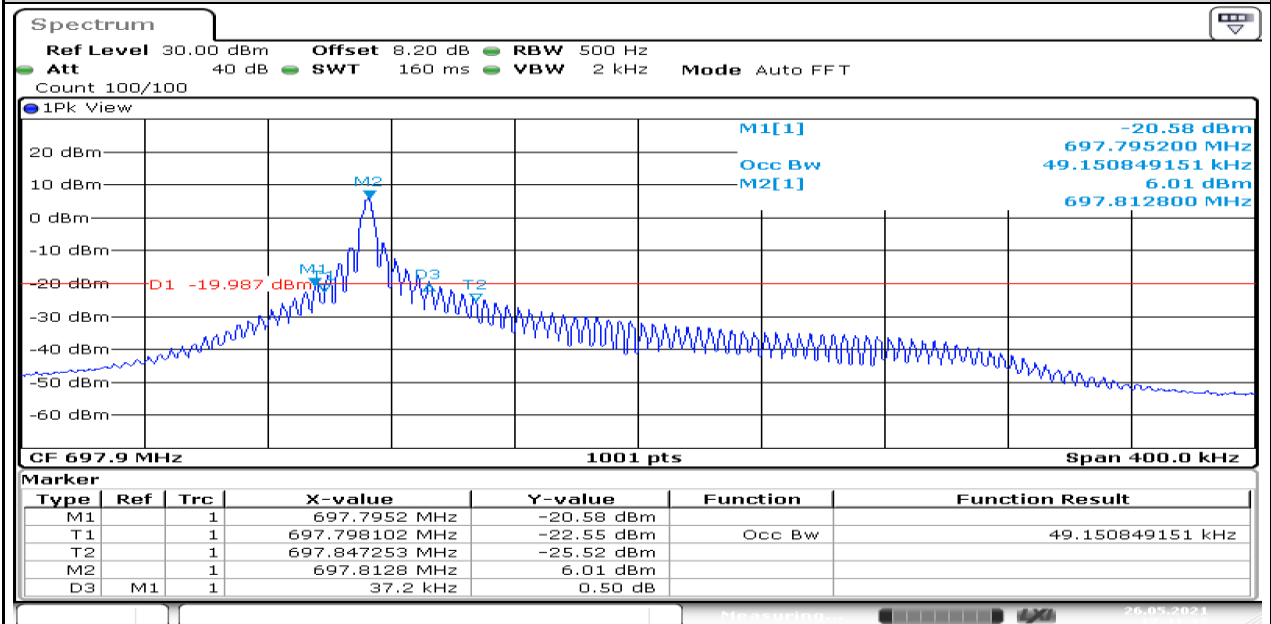

Band71-Stand-Alone-NaN-QPSK-133471-1@0-3.75kHz-0.037-PASS

Date: 26.MAY.2021 17:41:32

Band71-Stand-Alone-NaN-BPSK-133123-1@0-15kHz-0.106-PASS