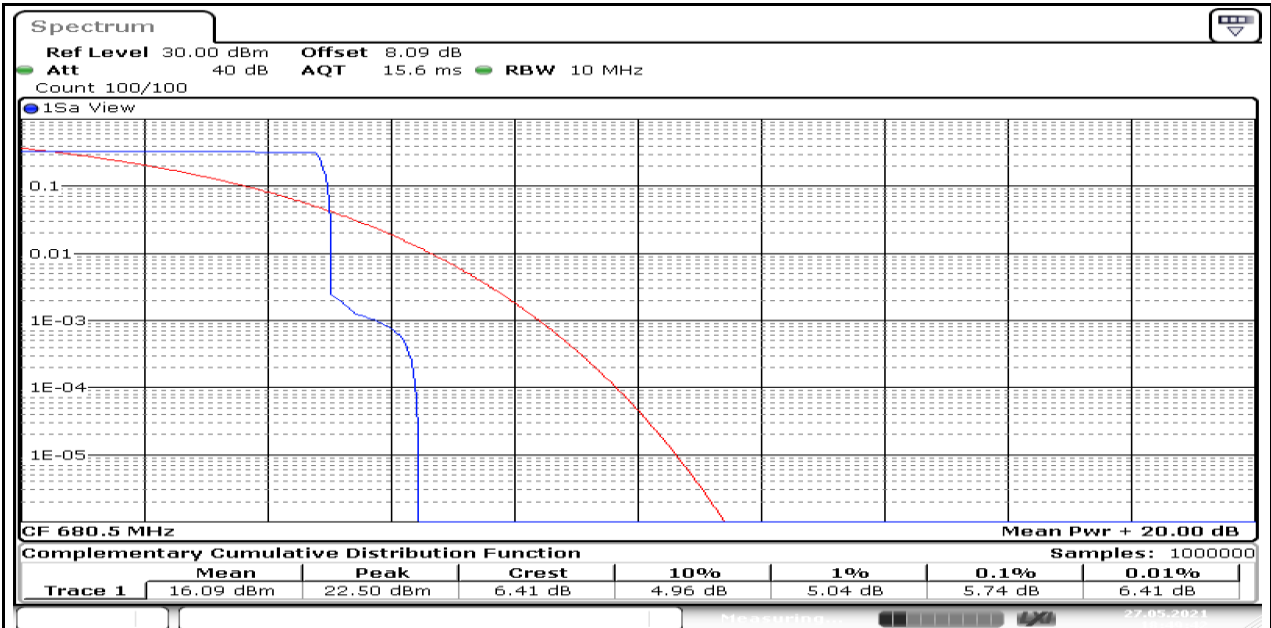

Band71-Stand-Alone-Na-N-QPSK-133297-1@47-3.75kHz-5.88-<=13-PASS

Band71-Stand-Alone-Na-N-BPSK-133297-1@0-15kHz-4.43-<=13-PASS