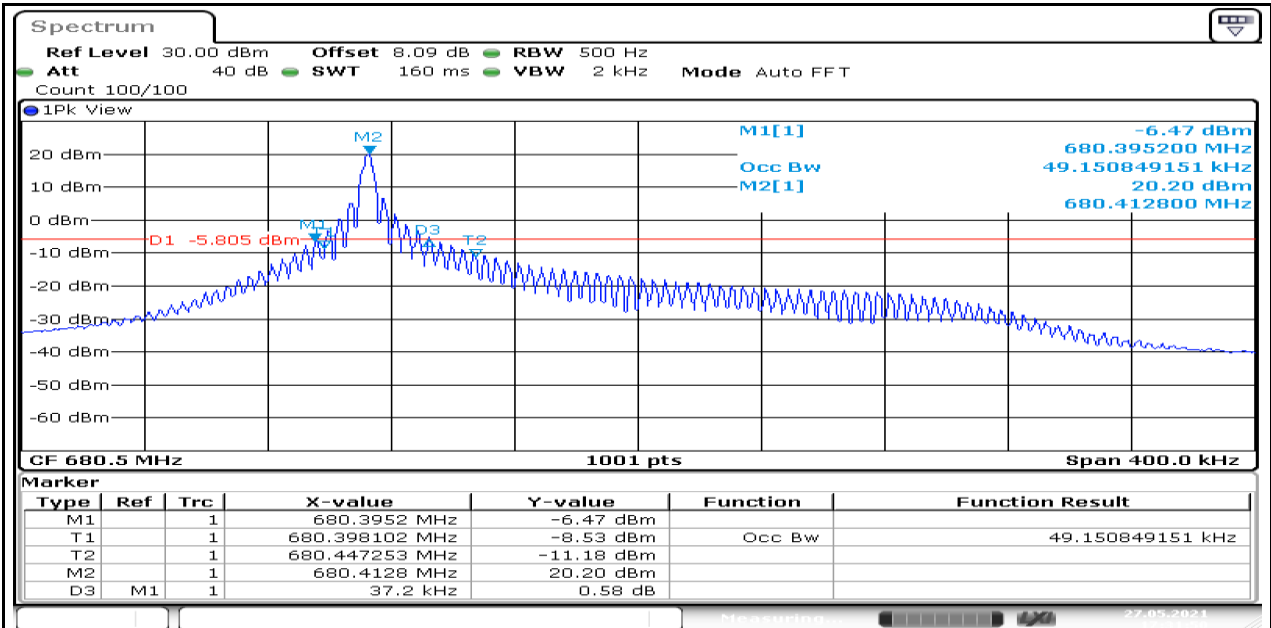

Test Graphs

Band71-Stand-Alone-NaN-BPSK-133471-1@0-3.75kHz-0.032-PASS

Date: 26.MAY.2021 17:51:20

Band71-Stand-Alone-NaN-QPSK-133123-1@0-3.75kHz-0.037-PASS

Date: 25.MAY.2021 12:01:45

Band71-Stand-Alone-NaN-QPSK-133297-1@0-3.75kHz-0.037-PASS