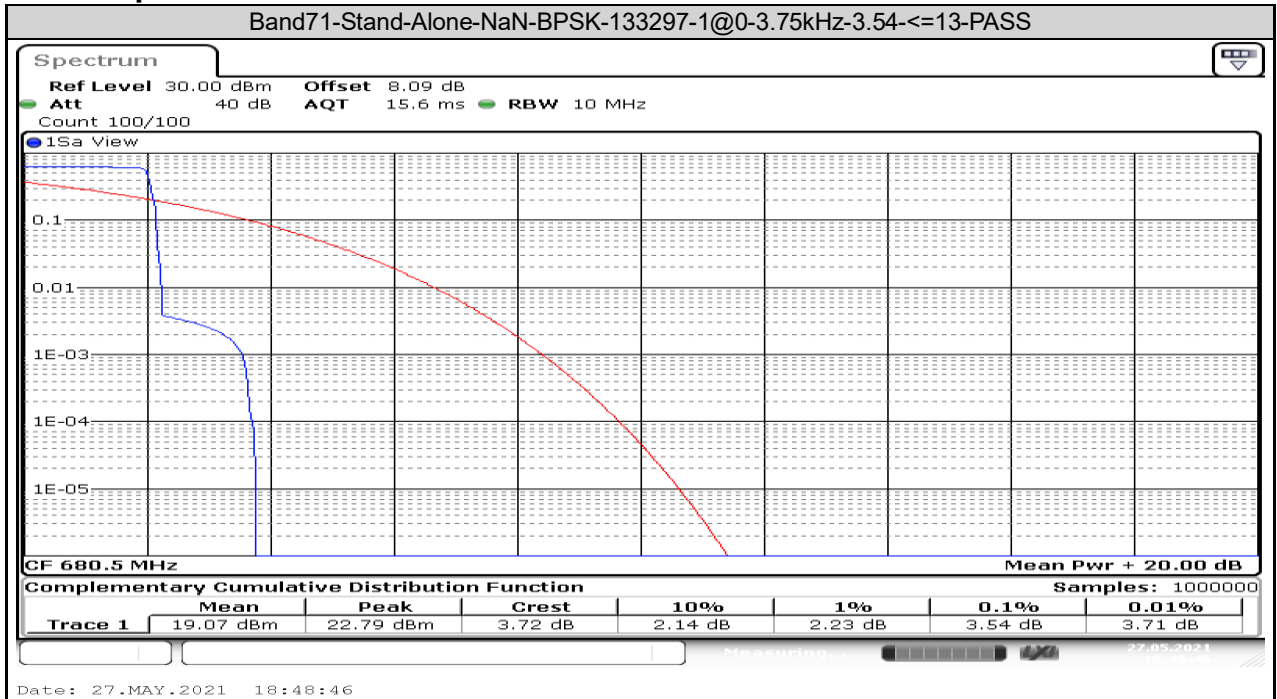

Test Graphs

Band71-Stand-Alone-NaN-QPSK-133297-1@0-3.75kHz-5.74-<=13-PASS