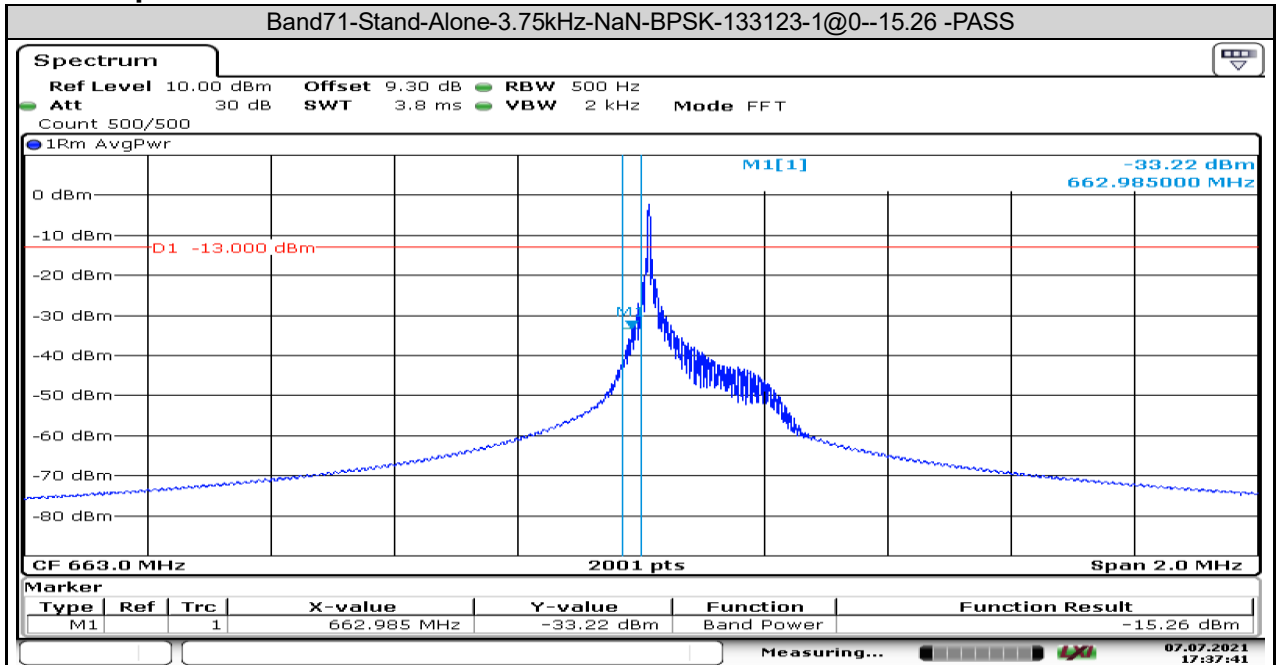

Test Graphs

Date: 7.JUL.2021 17:37:41

Date: 7.JUL.2021 17:38:30

Date: 7.JUL.2021 17:39:44

Band71-Stand-Alone-15kHz-NaN-QPSK-133123-1@0- -15.81-PASS

Date: 7.JUL.2021 17:40:28

Band71-Stand-Alone-15kHz-NaN-BPSK-133123-1@11- -26.19-PASS