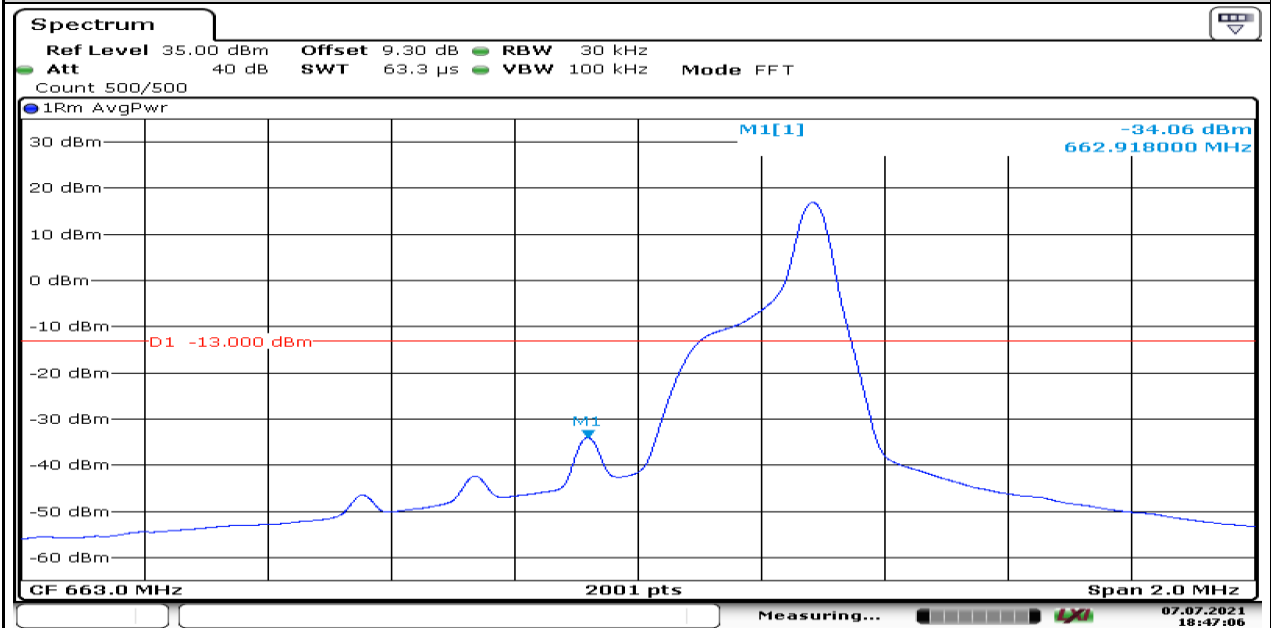

Band71-Stand-Alone-15kHz-NaN-QPSK-133124-1@11--34.06-PASS

Date: 7.JUL.2021 18:47:06

Band71-Stand-Alone-3.75kHz-NaN-BPSK-133124-1@47--29.47-PASS