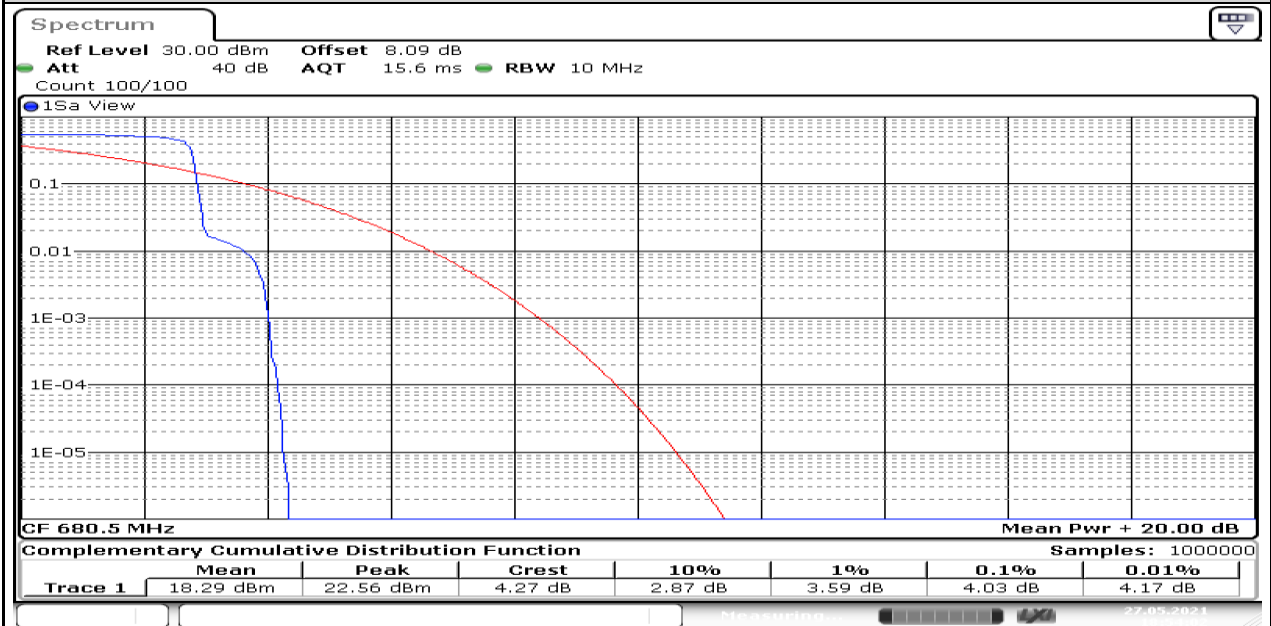

Test Graphs

Band71-Stand-Alone-NaN-QPSK-133297-1@0-3.75kHz-5.74-<=13-PASS

Band71-Stand-Alone-Na-N-QPSK-133297-1@47-3.75kHz-5.88-<=13-PASS

Band71-Stand-Alone-Na-N-BPSK-133297-1@0-15kHz-4.43-<=13-PASS

Band71-Stand-Alone-NaN-BPSK-133297-1@11-15kHz-4.03-<=13-PASS