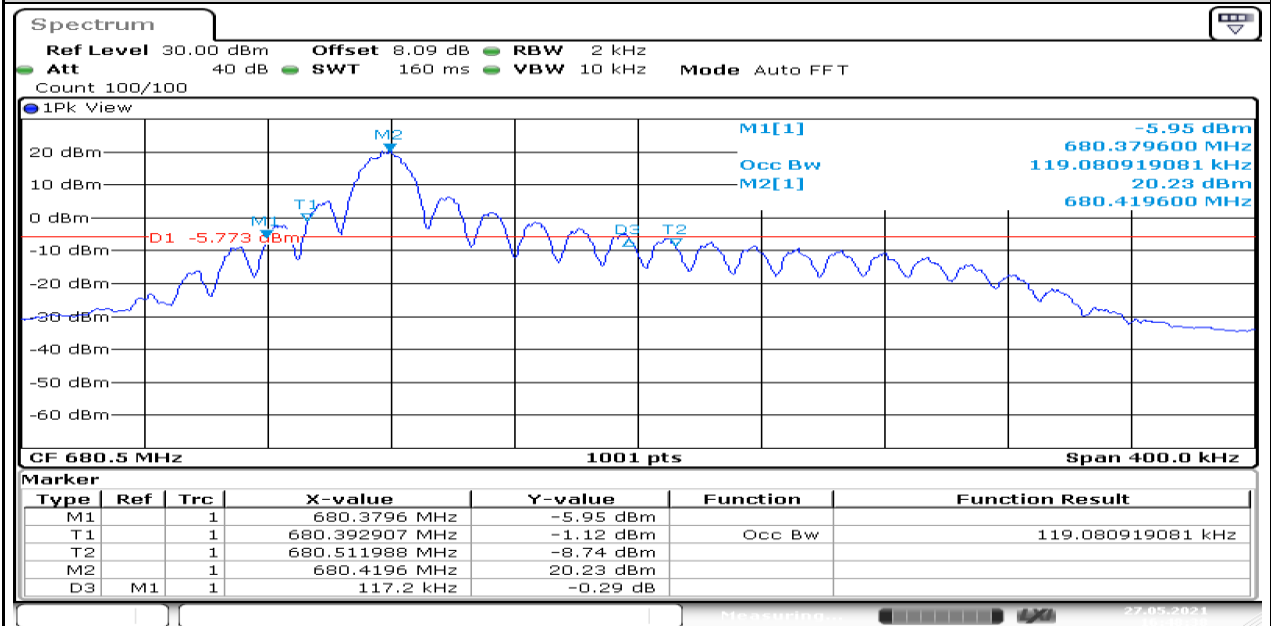

Band71-Stand-Alone-NaN-QPSK-133297-1@0-15kHz-0.117-PASS

Date: 27.MAY.2021 16:48:38

Band71-Stand-Alone-NaN-QPSK-133297-12@0-15kHz-0.250-PASS