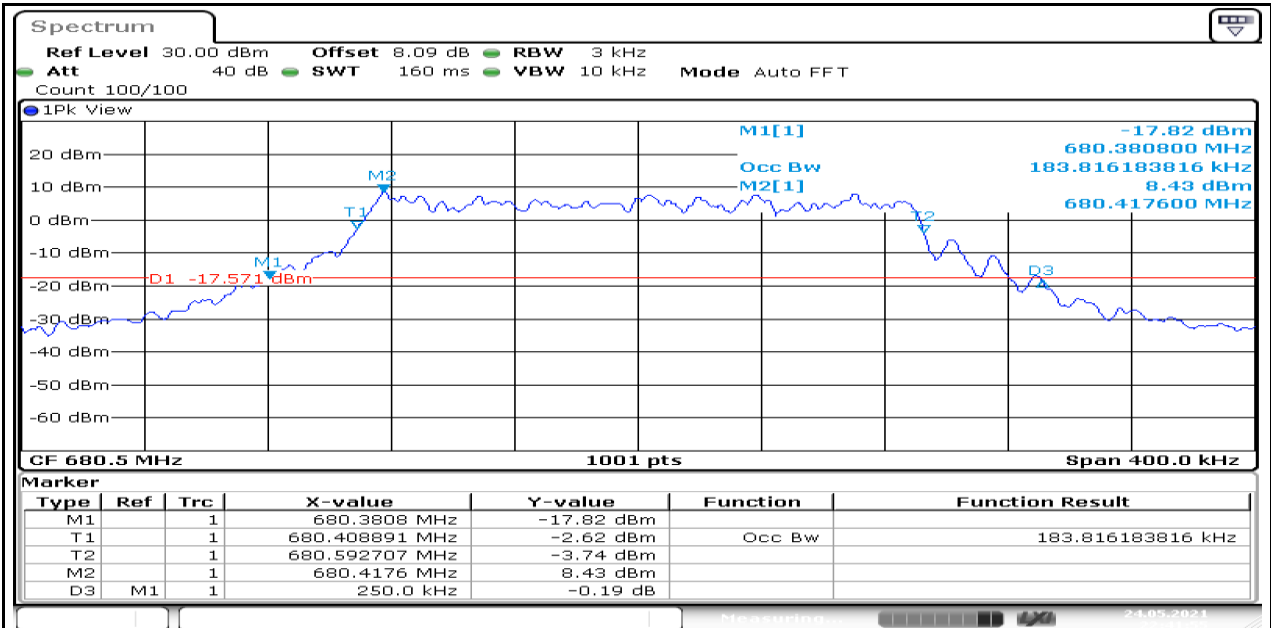

Date: 24.MAY.2021 22:41:56