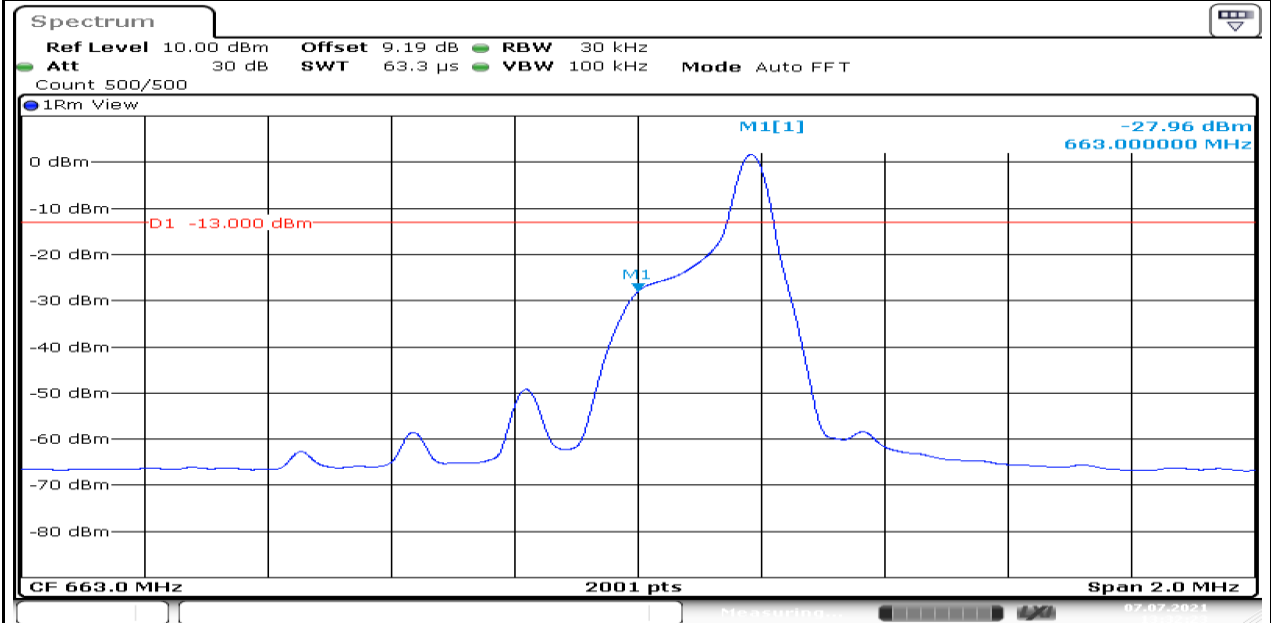

Band71-Stand-Alone-15kHz-NaN-QPSK-133123-1@11- -27.96-PASS

Date: 7.JUL.2021 13:32:24

Band71-Stand-Alone-3.75kHz-NaN-BPSK-133123-1@47- -29.22-PASS