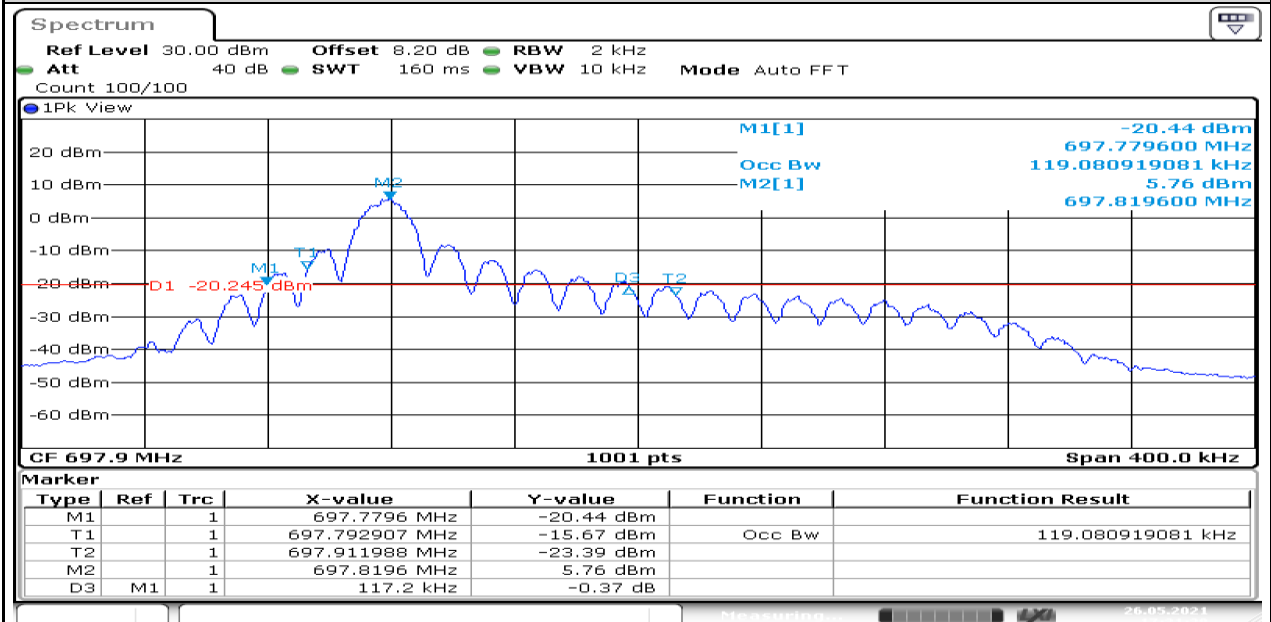

Date: 24.MAY.2021 22:40:53

Band71-Stand-Alone-NaN-QPSK-133297-1@0-15kHz-0.117-PASS

Date: 27.MAY.2021 16:48:38

Band71-Stand-Alone-NaN-QPSK-133297-12@0-15kHz-0.250-PASS

Date: 24.MAY.2021 22:41:56

Band71-Stand-Alone-NaN-QPSK-133471-1@0-15kHz-0.117-PASS