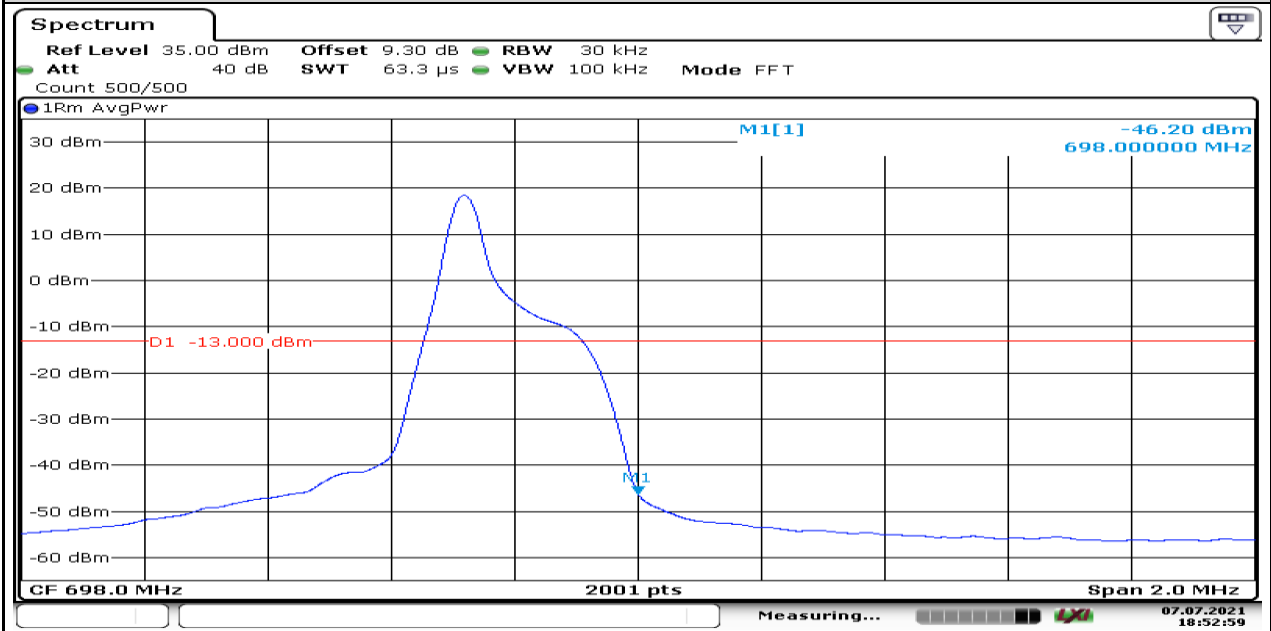

Band71-Stand-Alone-15kHz-NaN-BPSK-133470-1@0-46.20-PASS

Date: 7.JUL.2021 18:52:59

Band71-Stand-Alone-15kHz-NaN-QPSK-133470-1@0-41.25-PASS