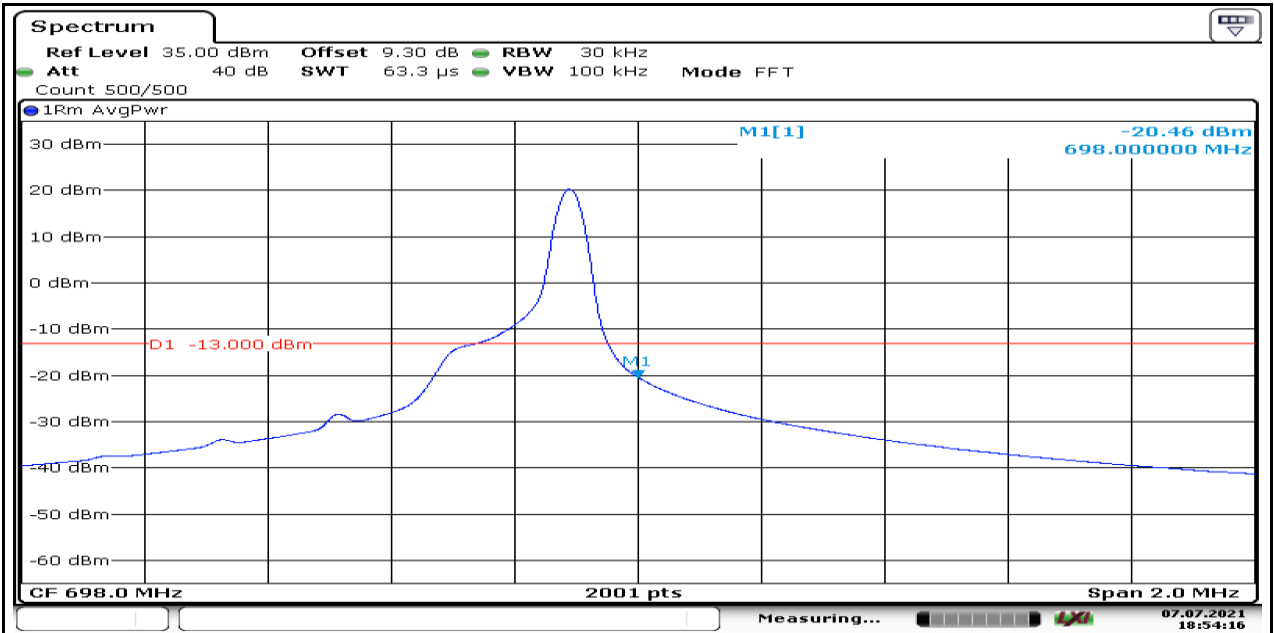

Date: 7.JUL.2021 18:53:23

Band71-Stand-Alone-15kHz-NaN-QPSK-133470-1@11--40.73-PASS

Date: 7.JUL.2021 18:53:32

Band71-Stand-Alone-3.75kHz-NaN-BPSK-133470-1@47--21.02-PASS

Date: 7.JUL.2021 18:54:28

Band71-Stand-Alone-3.75kHz-NaN-QPSK-133470-1@47--20.46-PASS