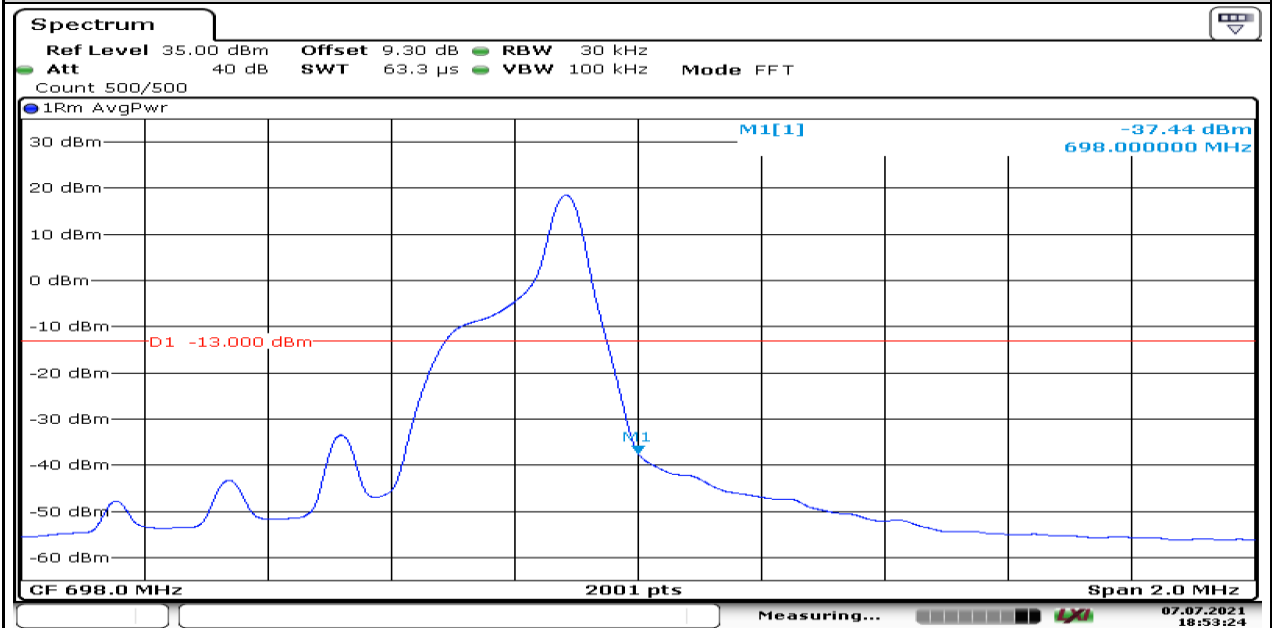

Date: 7.JUL.2021 18:51:43

Band71-Stand-Alone-15kHz-NaN-BPSK-133470-1@0-46.20-PASS

Date: 7.JUL.2021 18:52:59

Band71-Stand-Alone-15kHz-NaN-QPSK-133470-1@0-41.25-PASS

Date: 7.JUL.2021 18:52:50

Band71-Stand-Alone-15kHz-NaN-BPSK-133470-1@11--37.44-PASS