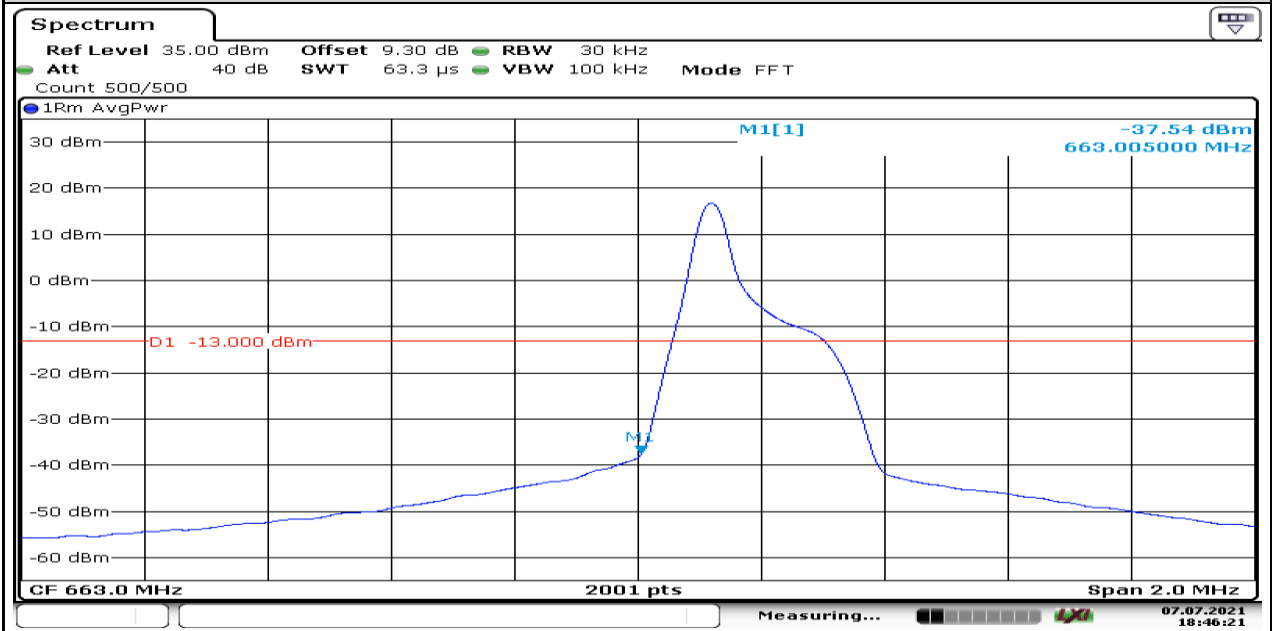

Date: 7.JUL.2021 18:46:31

Band71-Stand-Alone-15kHz-NaN-BPSK-133124-1@11--33.26-PASS