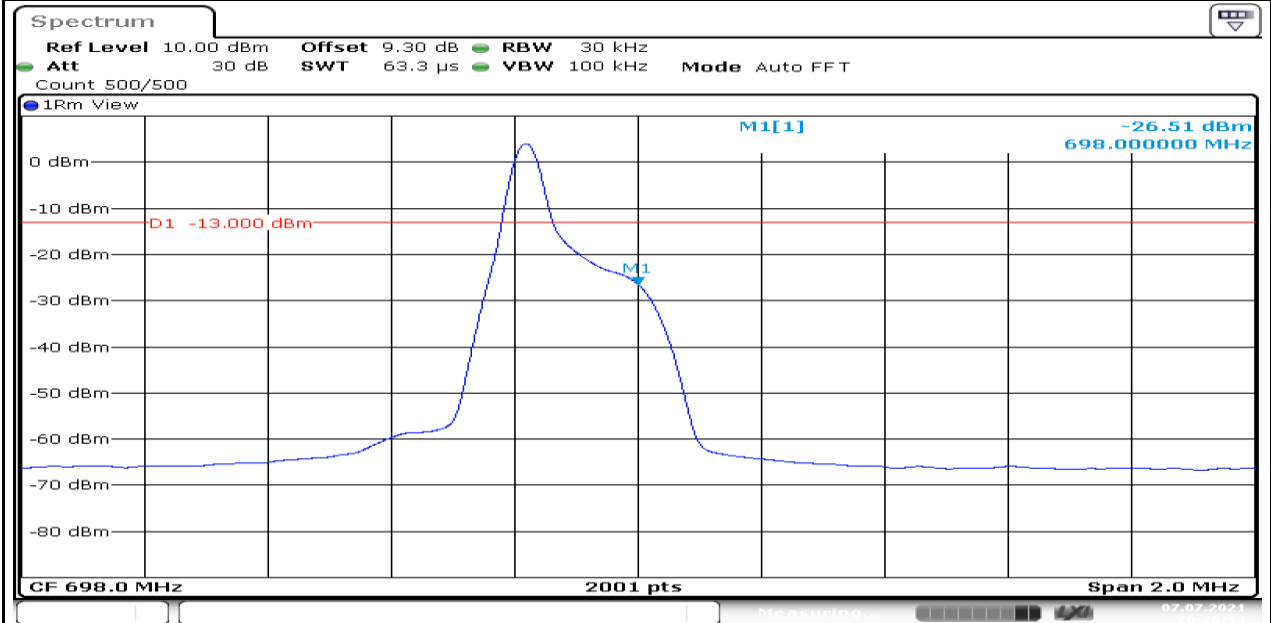

Date: 7.JUL.2021 20:28:13

Band71-Stand-Alone-15kHz-NaN-QPSK-133471-1@0- -27.99-PASS