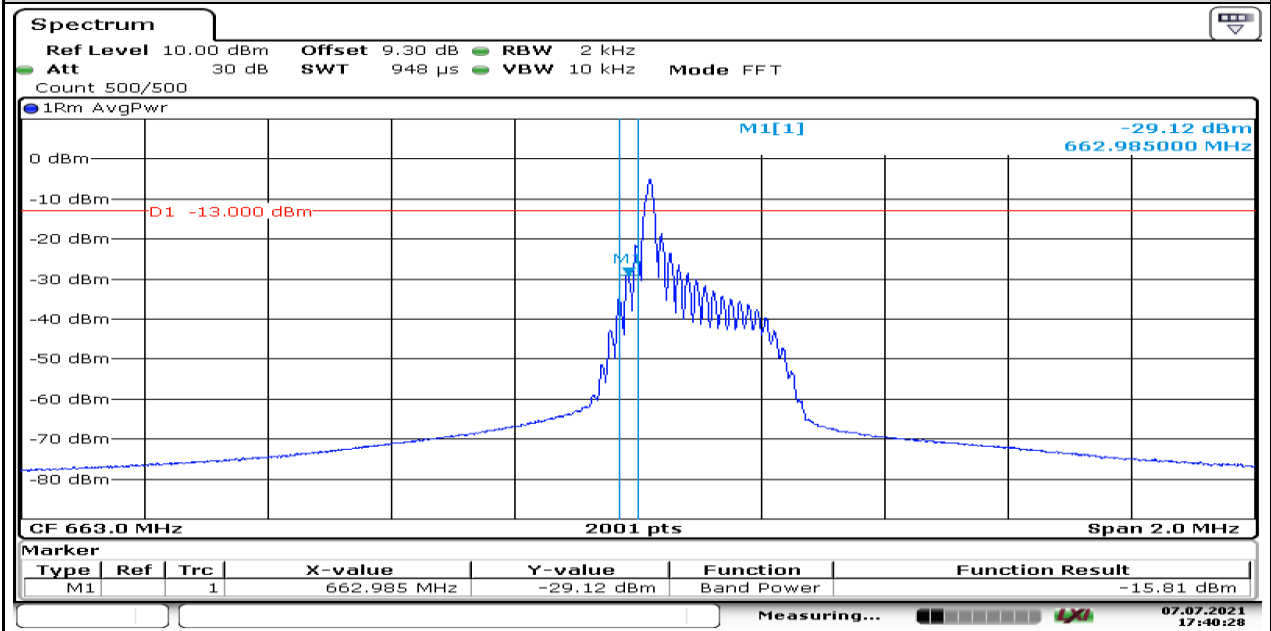

Test Graphs

Date: 7.JUL.2021 17:37:41

Date: 7.JUL.2021 17:38:30

Date: 7.JUL.2021 17:39:44

Band71-Stand-Alone-15kHz-NaN-QPSK-133123-1@0- -15.81-PASS

Date: 7.JUL.2021 17:40:28

Band71-Stand-Alone-15kHz-NaN-BPSK-133123-1@11- -26.19-PASS