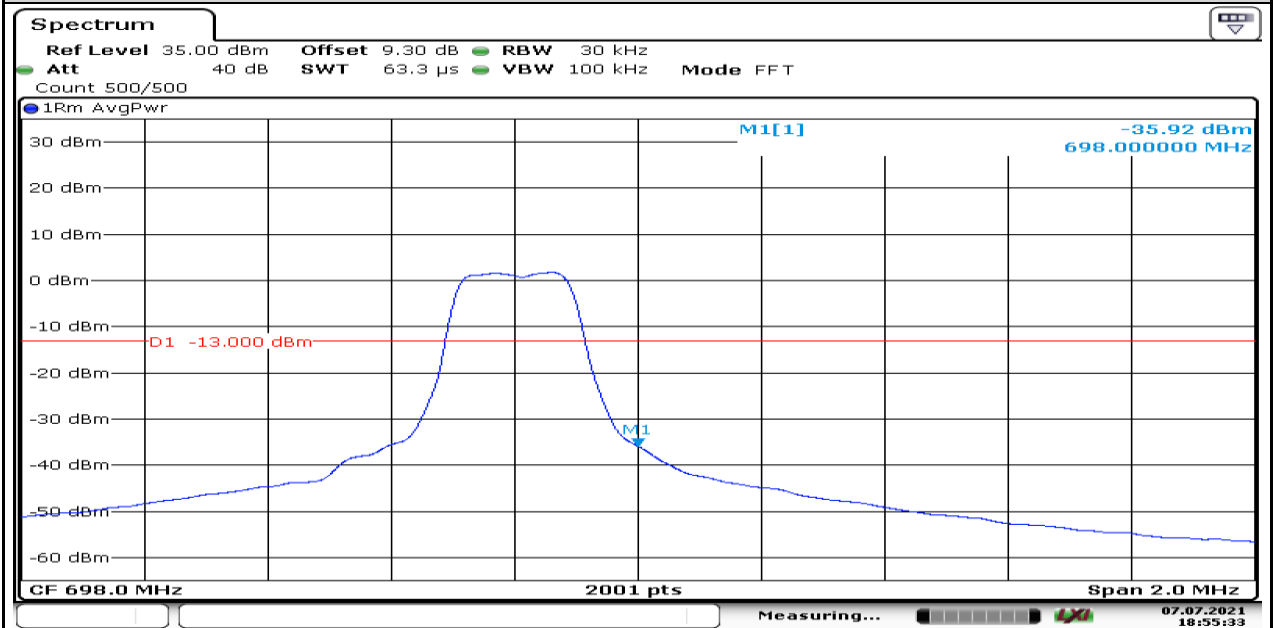

Band71-Stand-Alone-15kHz-NaN-QPSK-133470-12@0--35.92-PASS

Date: 7.JUL.2021 18:55:33