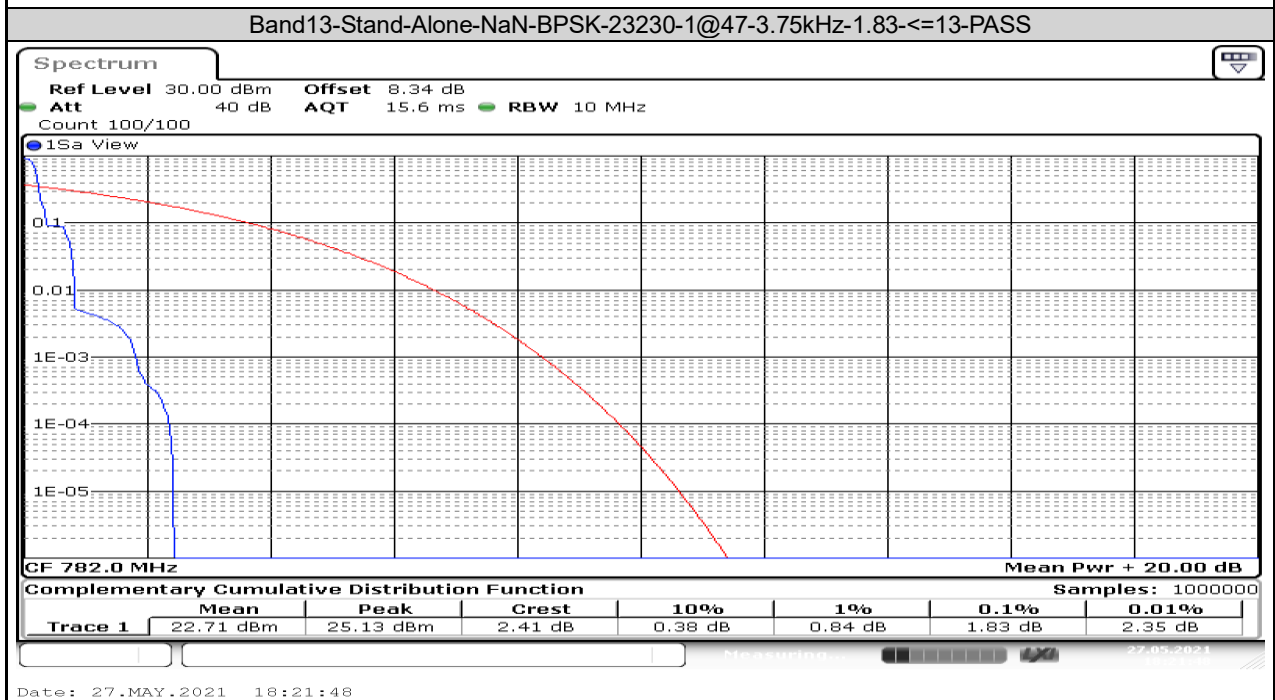

Test Graphs

Band13-Stand-Alone-NaN-QPSK-23230-1@0-3.75kHz-1.65-<=13-PASS