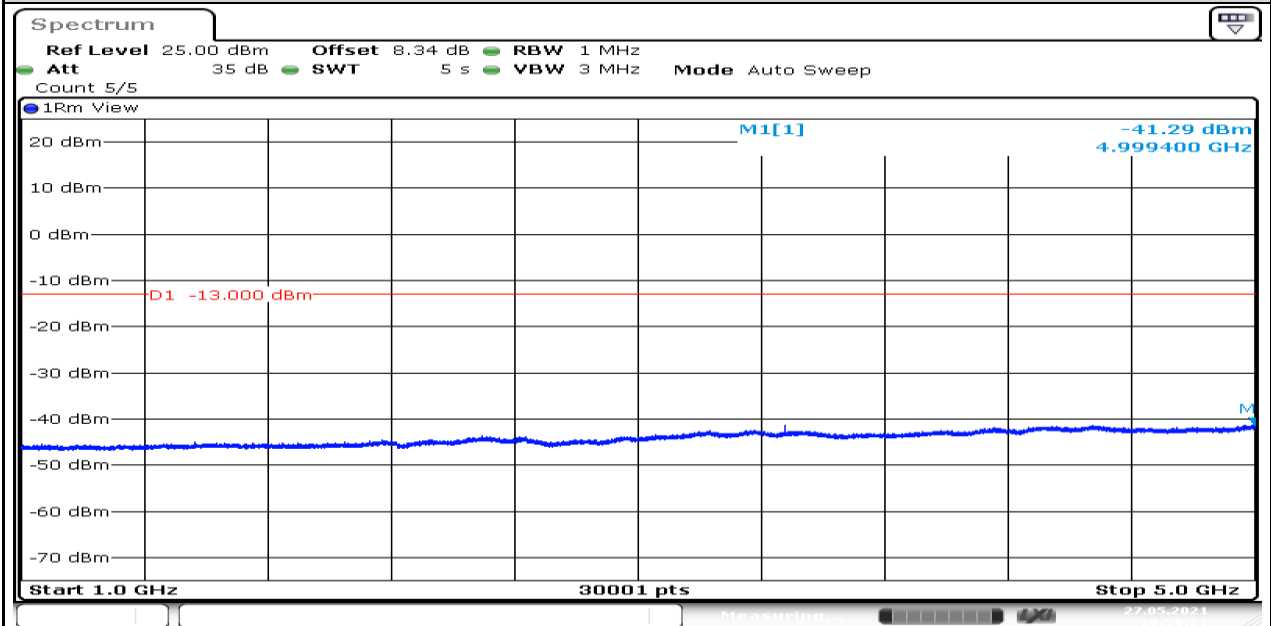

Band13-Stand-Alone-NaN-QPSK-23230-1@0-3.75kHz-1000-5000-1000~5000MHz@-41.29dBm--13-PASS

Band13-Stand-Alone-NaN-QPSK-23230-1@0-3.75kHz-5000-12000-5000~12000MHz@-54.42dBm--13-PASS