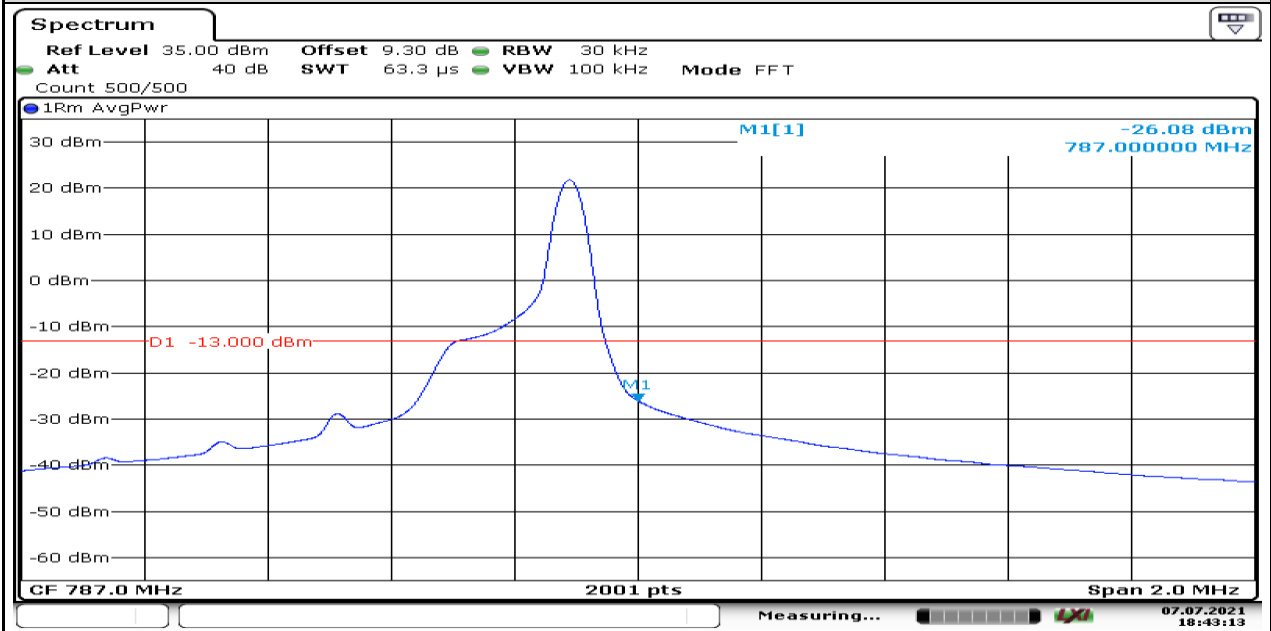

Date: 7.JUL.2021 18:40:57

Band13-Stand-Alone-15kHz-NaN-BPSK-23278-1@11--40.64-PASS

Date: 7.JUL.2021 18:42:08

Band13-Stand-Alone-15kHz-NaN-QPSK-23278-1@11--40.79-PASS

Date: 7.JUL.2021 18:42:18

Band13-Stand-Alone-3.75kHz-NaN-BPSK-23278-1@47--26.08-PASS