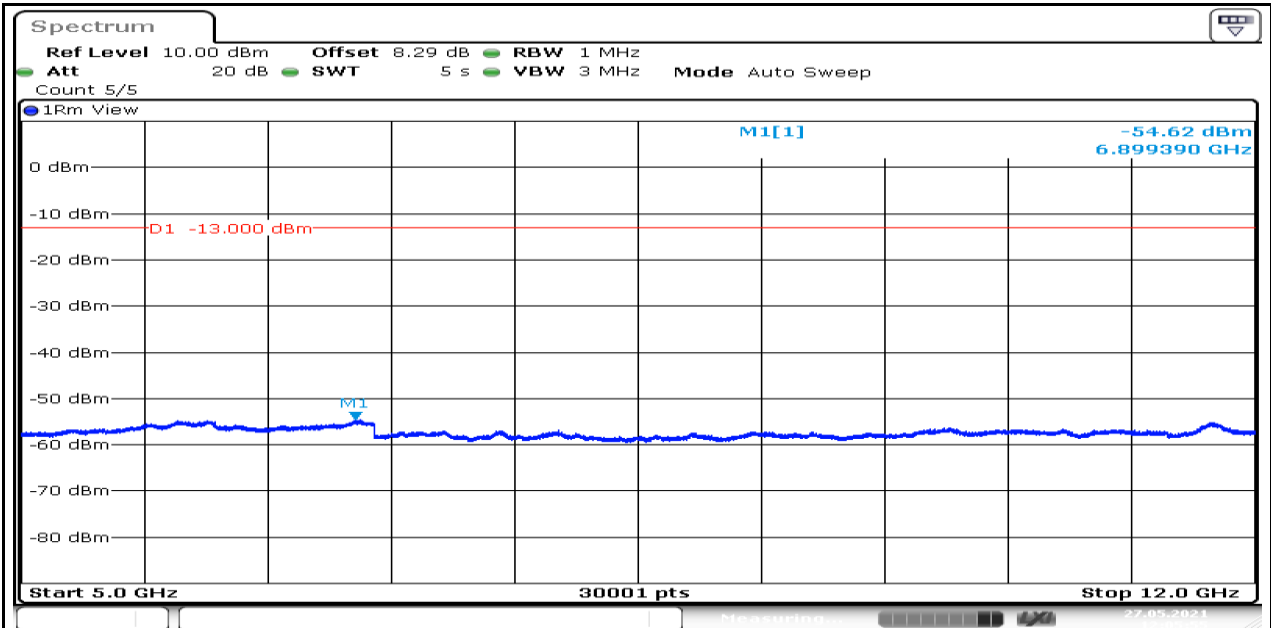

Band13-Stand-Alone-NaN-QPSK-23181-1@47-3.75kHz-5000-12000-5000~12000MHz@-54.62dBm--13-PASS