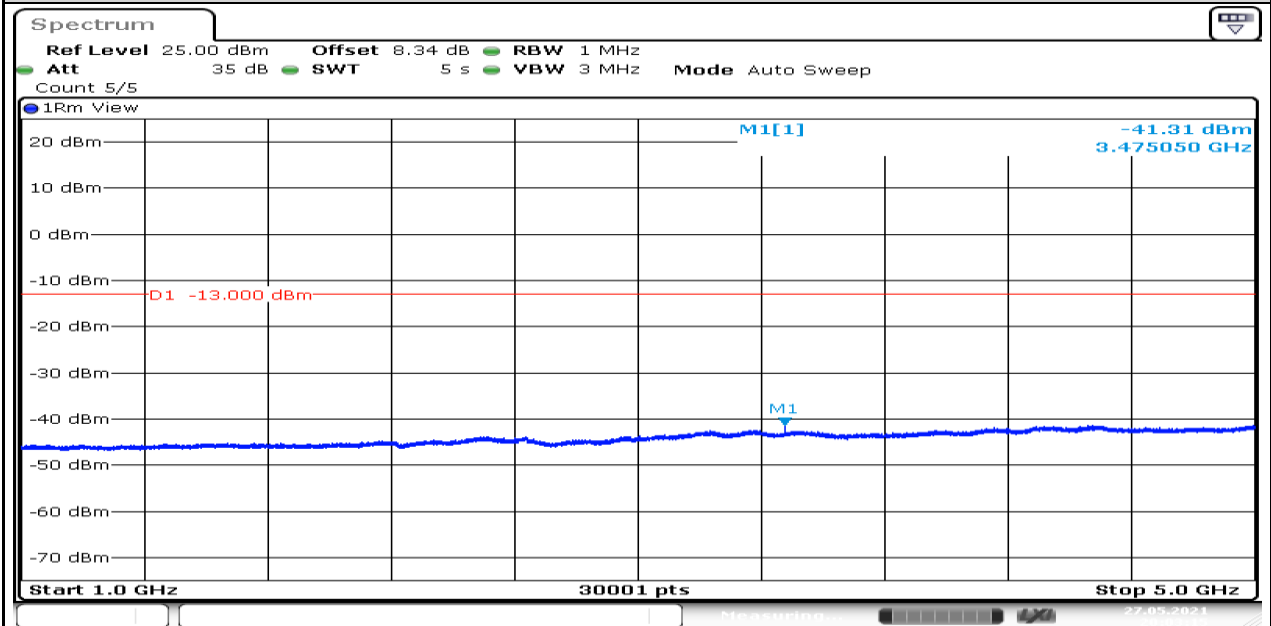

Band13-Stand-Alone-NaN-QPSK-23230-12@0-15kHz-1000-5000-1000~5000MHz@-41.31dBm--13-PASS

Band13-Stand-Alone-NaN-QPSK-23230-12@0-15kHz-5000-12000-5000~12000MHz@-54.39dBm--13-PASS