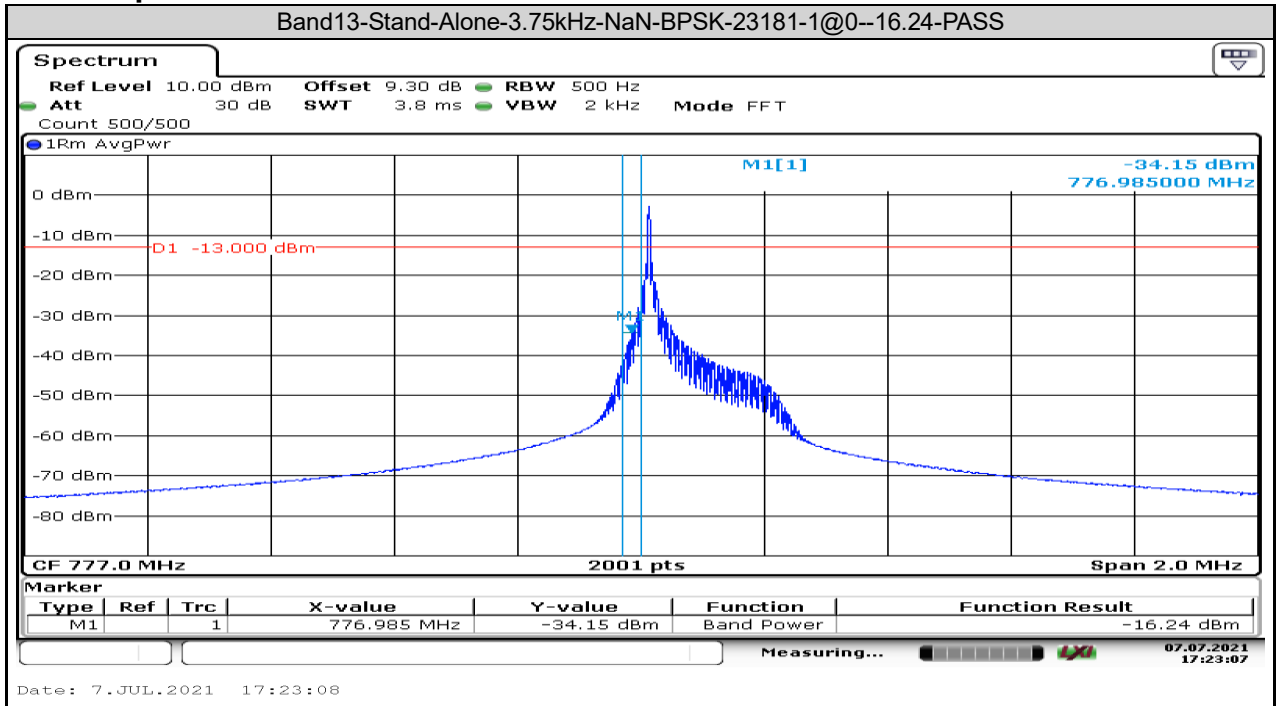

Test Graphs

Band13-Stand-Alone-15kHz-NaN-BPSK-23181-1@0--14.92 -PASS