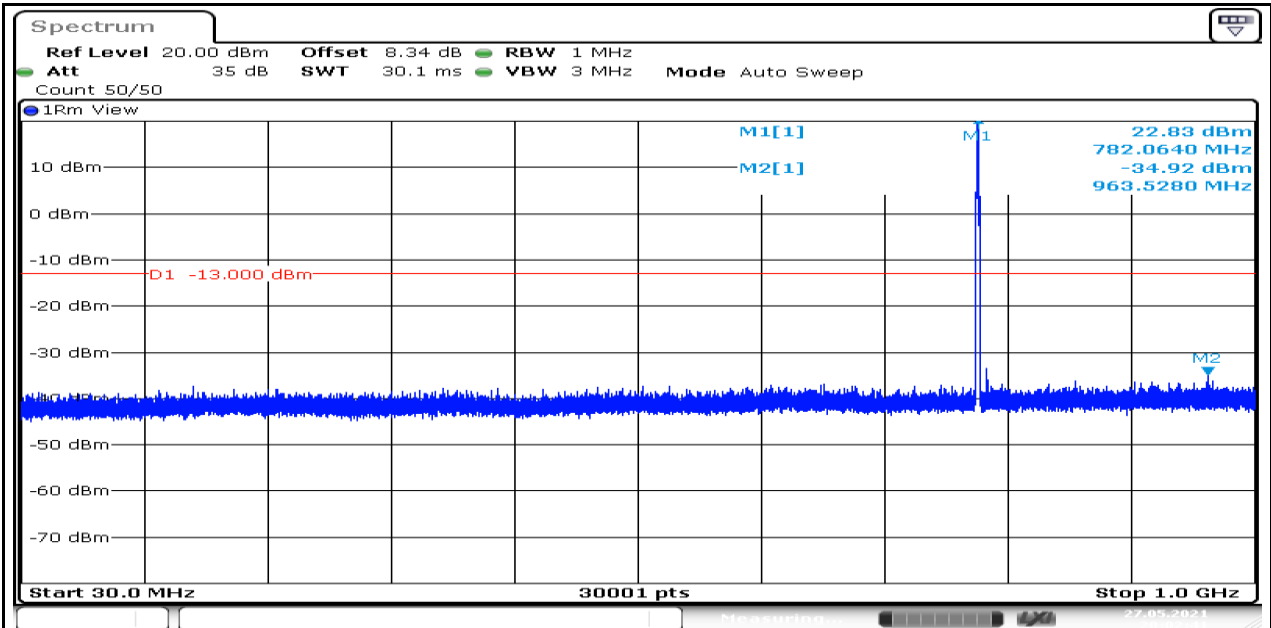

Band13-Stand-Alone-NaN-QPSK-23181-12@0-15kHz-5000-12000-5000~12000MHz@-54.61dBm--13-PASS

Band13-Stand-Alone-NaN-QPSK-23181-12@0-15kHz-12000-26500-12000~26500MHz@-50.81dBm--13-PASS

Band13-Stand-Alone-NaN-QPSK-23230-12@0-15kHz-30-1000-30~1000MHz@-34.92dBm--13-PASS