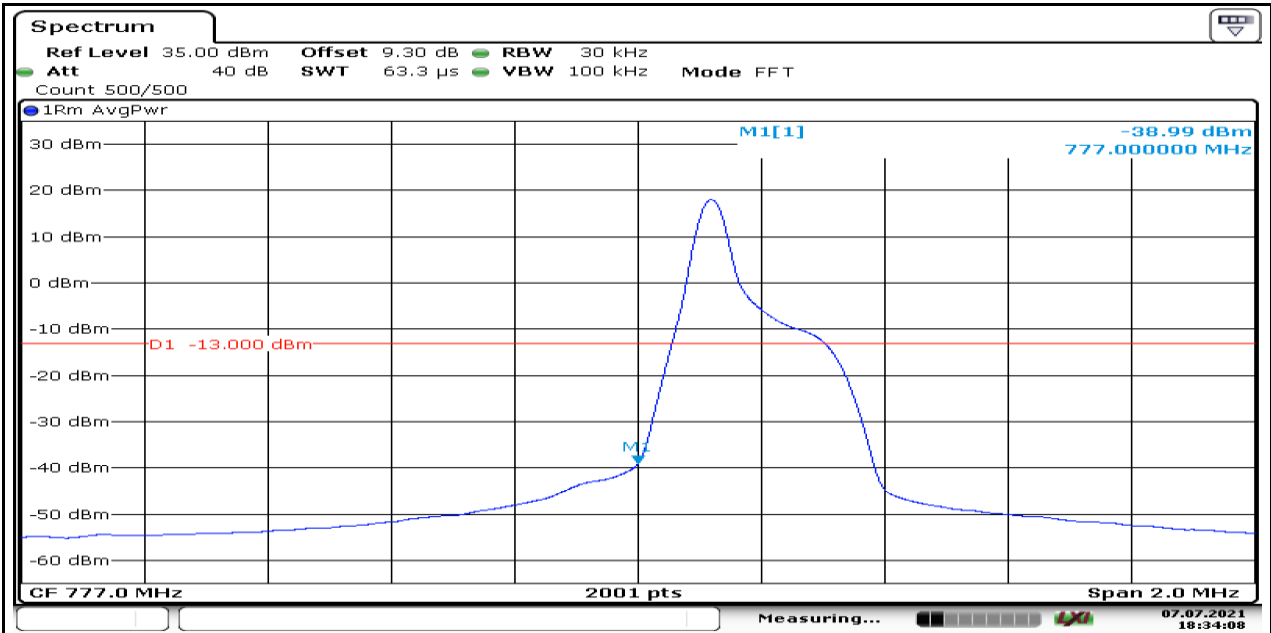

Date: 7.JUL.2021 18:34:07