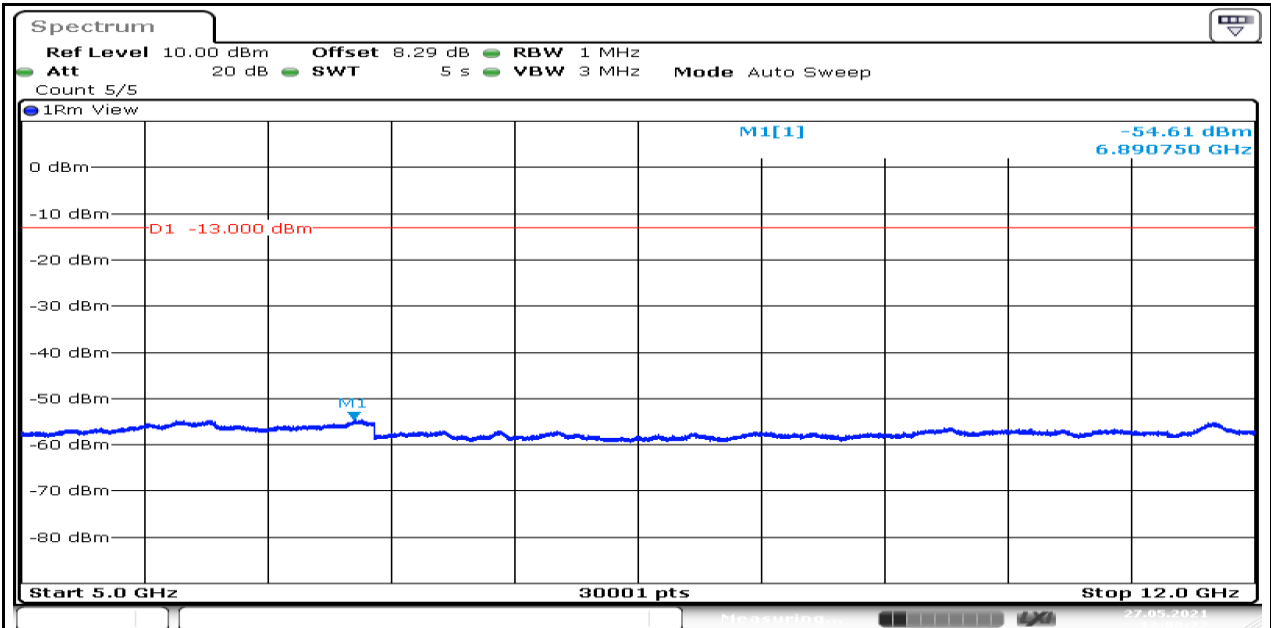

Band13-Stand-Alone-NaN-QPSK-23181-12@0-15kHz-5000-12000-5000~12000MHz@-54.61dBm--13-PASS