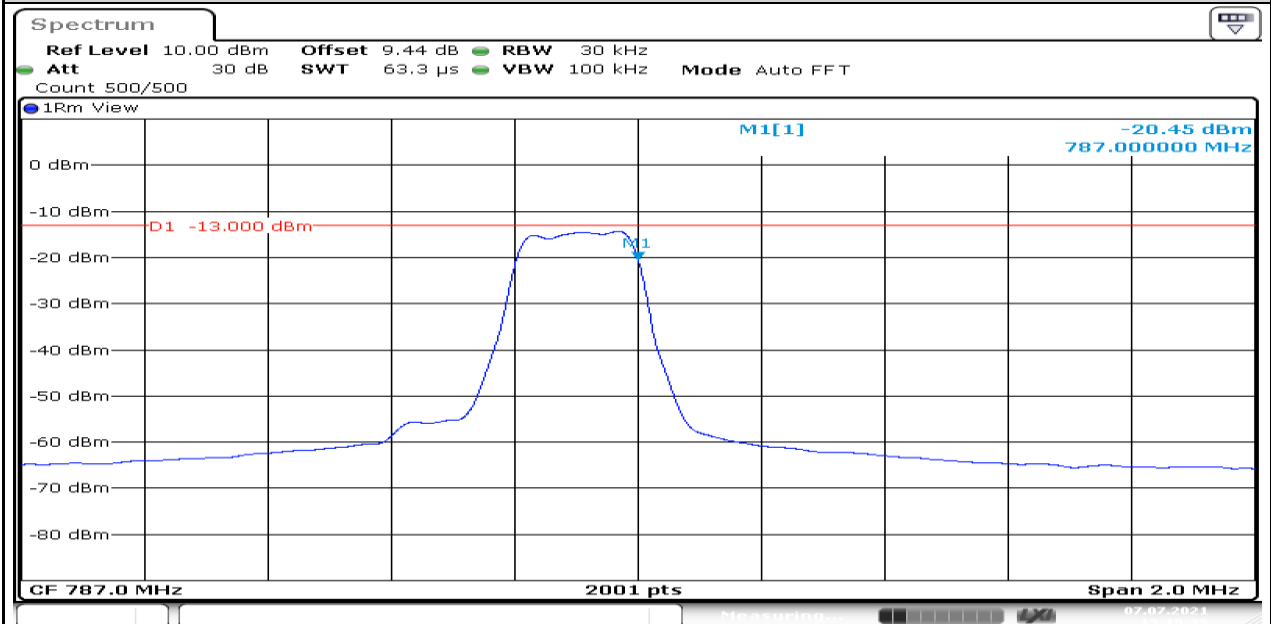

Band13-Stand-Alone-15kHz-NaN-QPSK-23279-12@0- -20.45-PASS

Date: 7.JUL.2021 13:19:39

Band13-Stand-Alone-3.75kHz-NaN-BPSK-23182-1@0--23.99-PASS