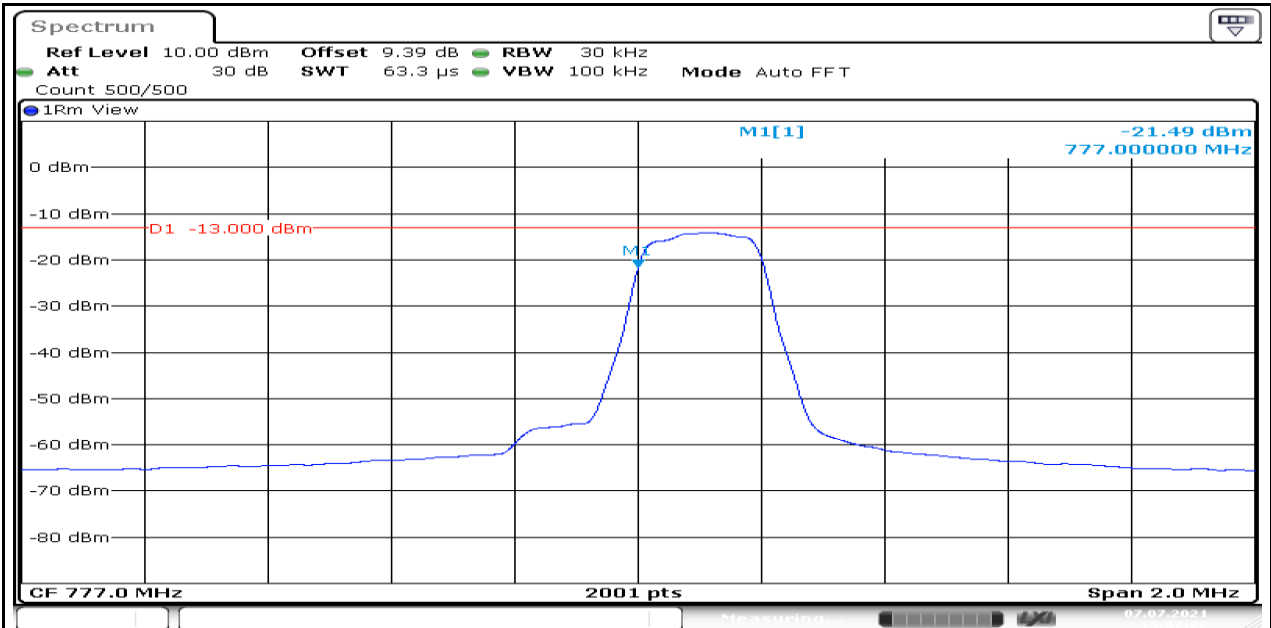

Band13-Stand-Alone-15kHz-NaN-QPSK-23181-1@11- -28.45-PASS

Band13-Stand-Alone-3.75kHz-NaN-BPSK-23181-1@47- -29.00-PASS

Band13-Stand-Alone-3.75kHz-NaN-QPSK-23181-1@47- -30.40-PASS

Band13-Stand-Alone-15kHz-NaN-QPSK-23181-12@0- -21.49-PASS