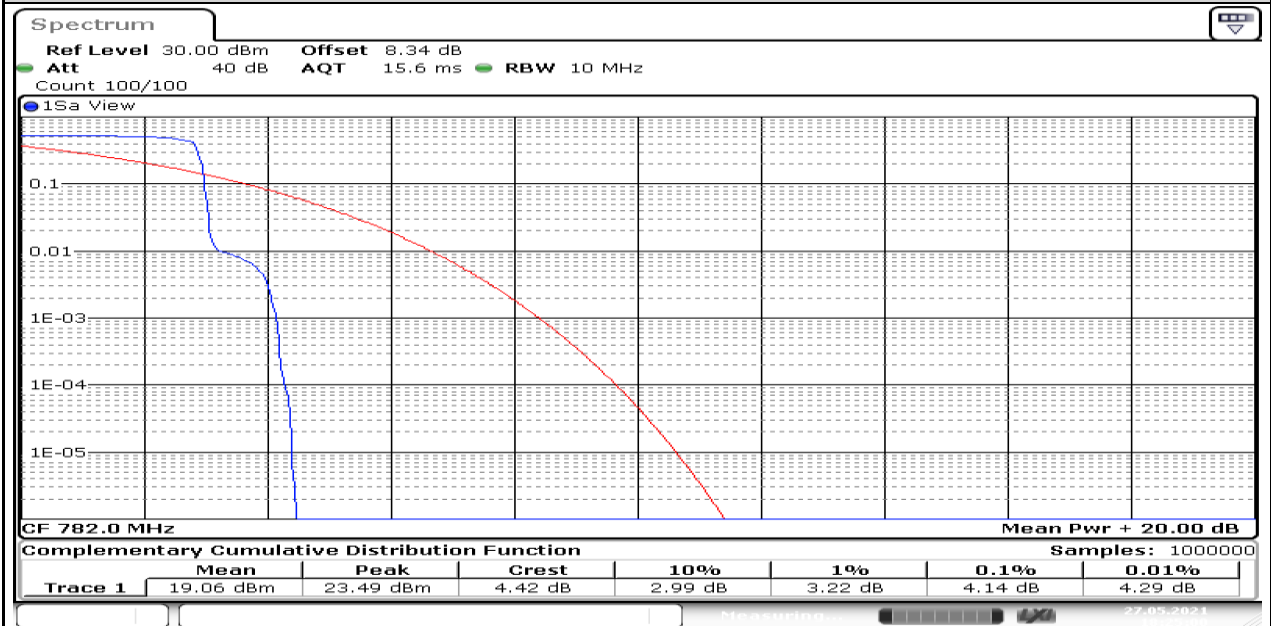

Band13-Stand-Alone-NaN-BPSK-23230-1@11-15kHz-4.14-<=13-PASS

Date: 27.MAY.2021 18:25:00

Band13-Stand-Alone-NaN-BPSK-23230-3@3-15kHz-9.51-<=13-PASS