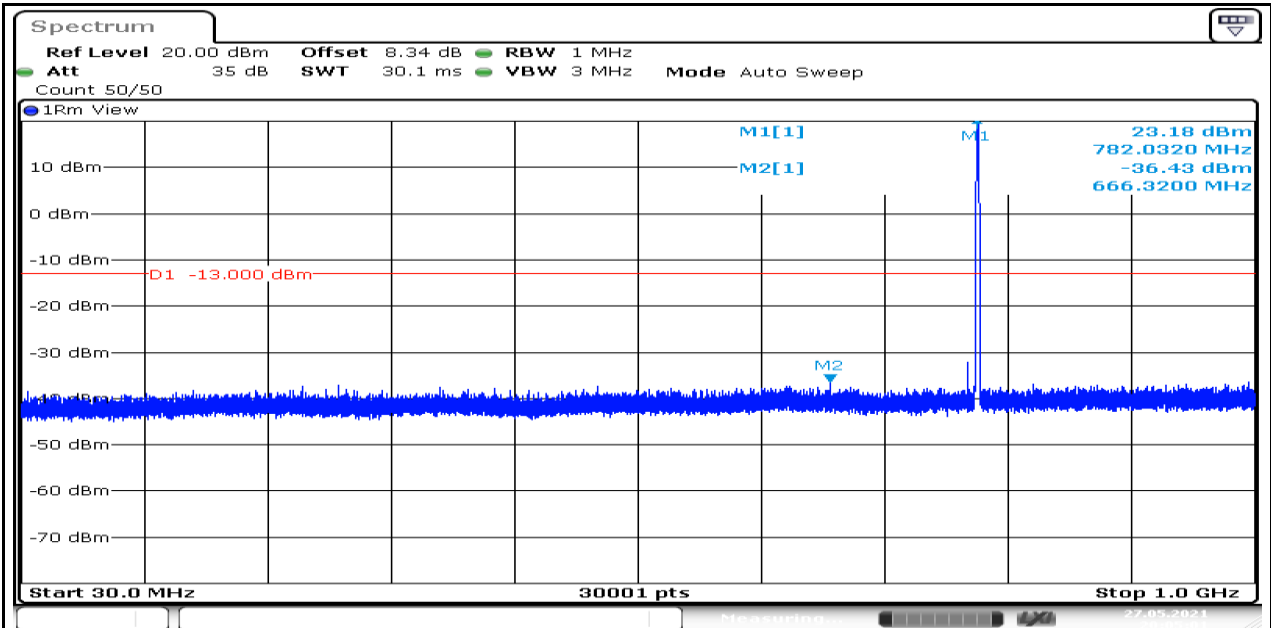

Band13-Stand-Alone-NaN-BPSK-23230-1@0-15kHz-1000-5000-1000~5000MHz@-41.3dBm--13-PASS