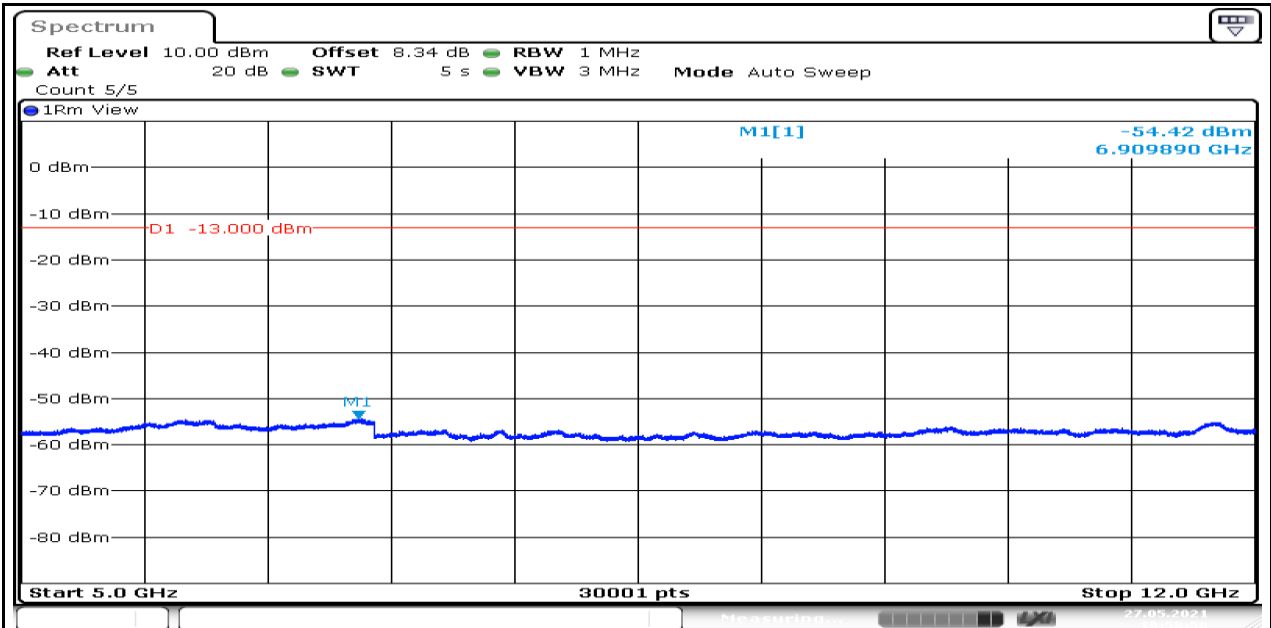

Band13-Stand-Alone-NaN-QPSK-23230-1@0-3.75kHz-5000-12000-5000~12000MHz@-54.42dBm--13-PASS