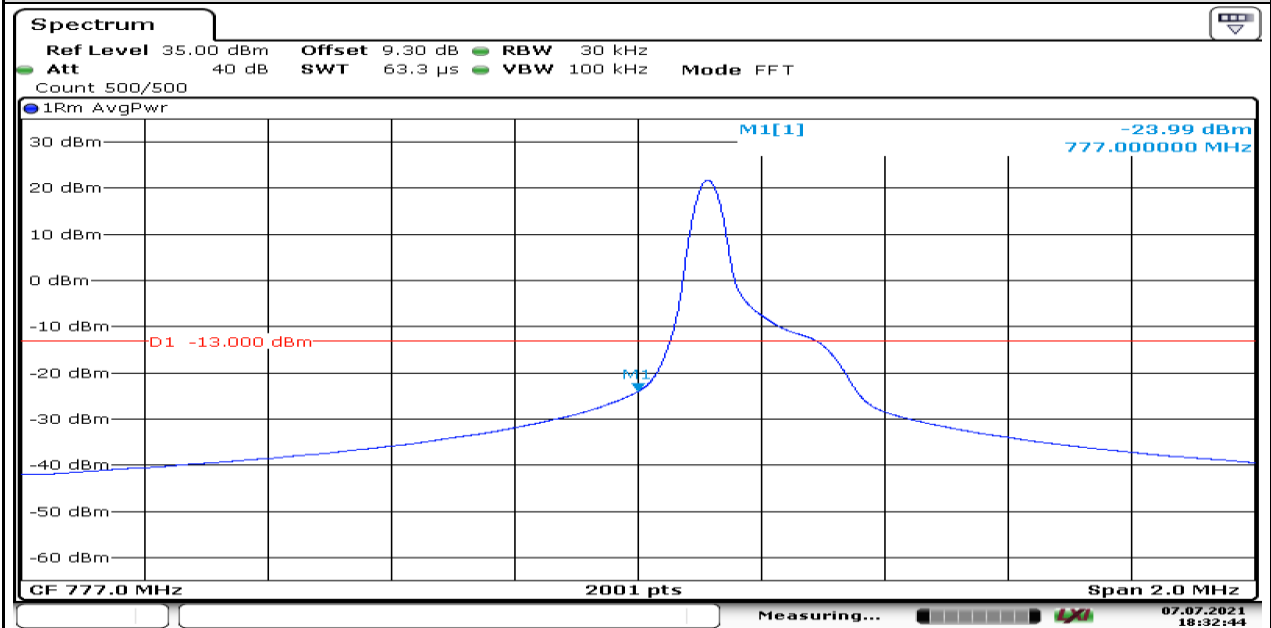

Date: 7.JUL.2021 18:32:44

Band13-Stand-Alone-15kHz-NaN-BPSK-23182-1@0--38.99-PASS