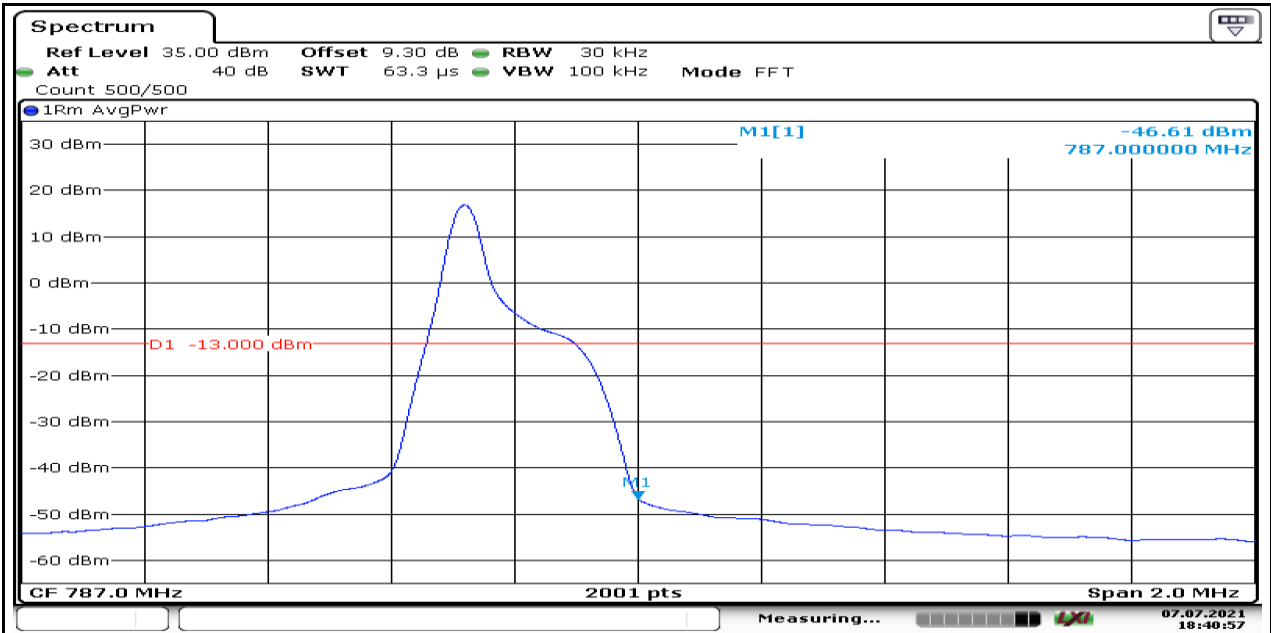

Band13-Stand-Alone-3.75kHz-NaN-QPSK-23278-1@0--29.74-PASS

Date: 7.JUL.2021 18:40:02

Band13-Stand-Alone-15kHz-NaN-BPSK-23278-1@0--43.14-PASS

Date: 7.JUL.2021 18:40:48

Band13-Stand-Alone-15kHz-NaN-QPSK-23278-1@0--46.61-PASS