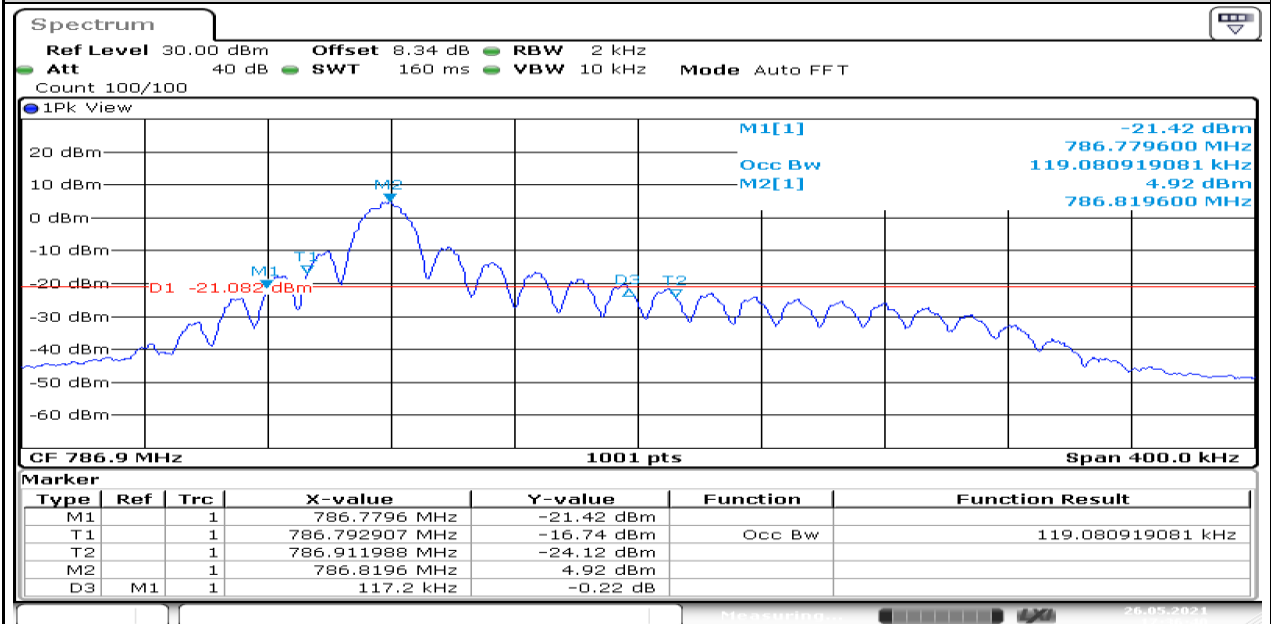

Band13-Stand-Alone-NaN-QPSK-23279-1@0-15kHz-0.117-PASS

Date: 26.MAY.2021 17:36:41

Band13-Stand-Alone-NaN-QPSK-23279-12@0-15kHz-0.250-PASS