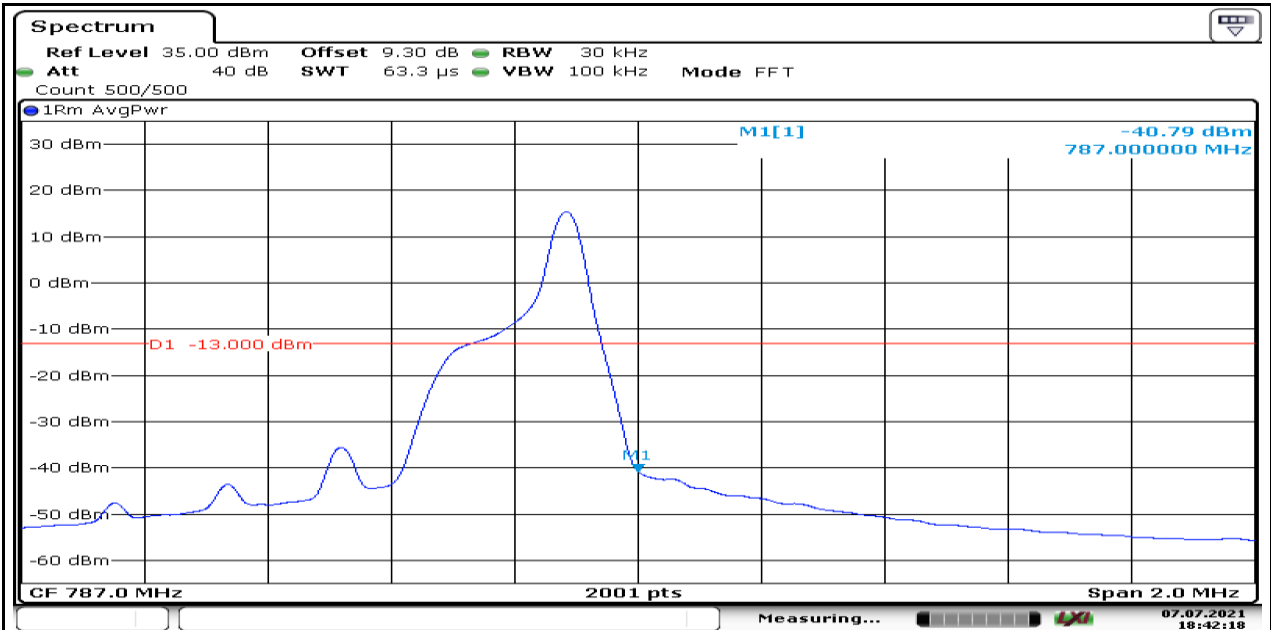

Date: 7.JUL.2021 18:42:18

Band13-Stand-Alone-3.75kHz-NaN-BPSK-23278-1@47--26.08-PASS