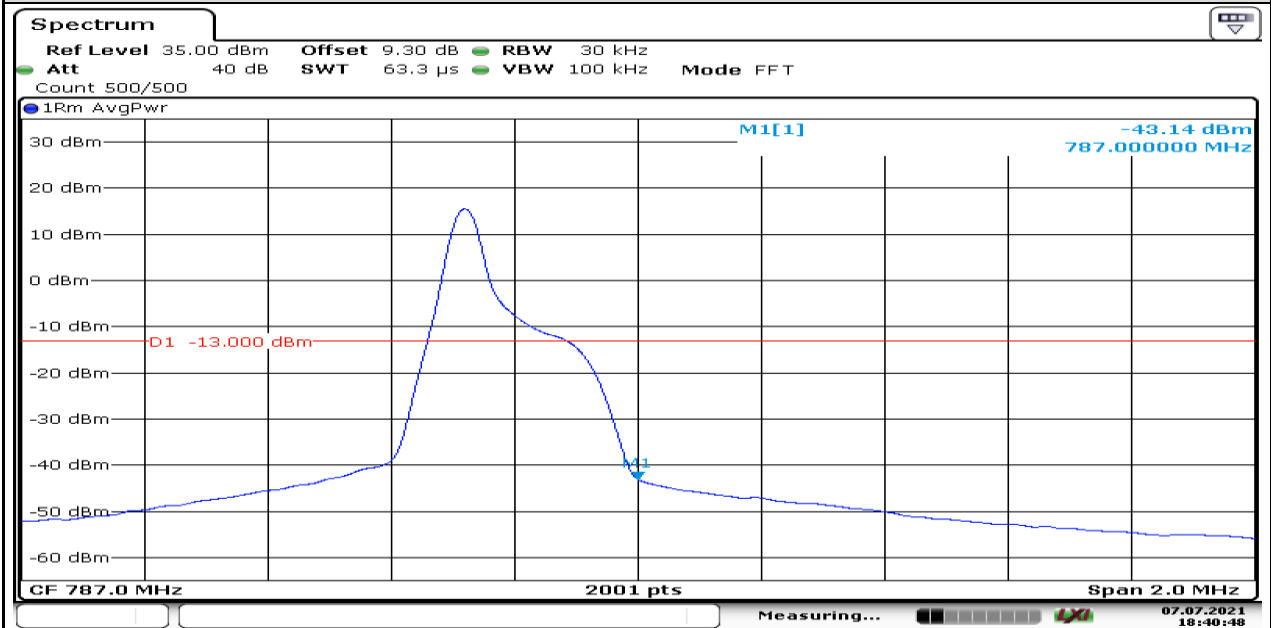

Band13-Stand-Alone-15kHz-NaN-BPSK-23278-1@0--43.14-PASS

Date: 7.JUL.2021 18:40:48

Band13-Stand-Alone-15kHz-NaN-QPSK-23278-1@0--46.61-PASS