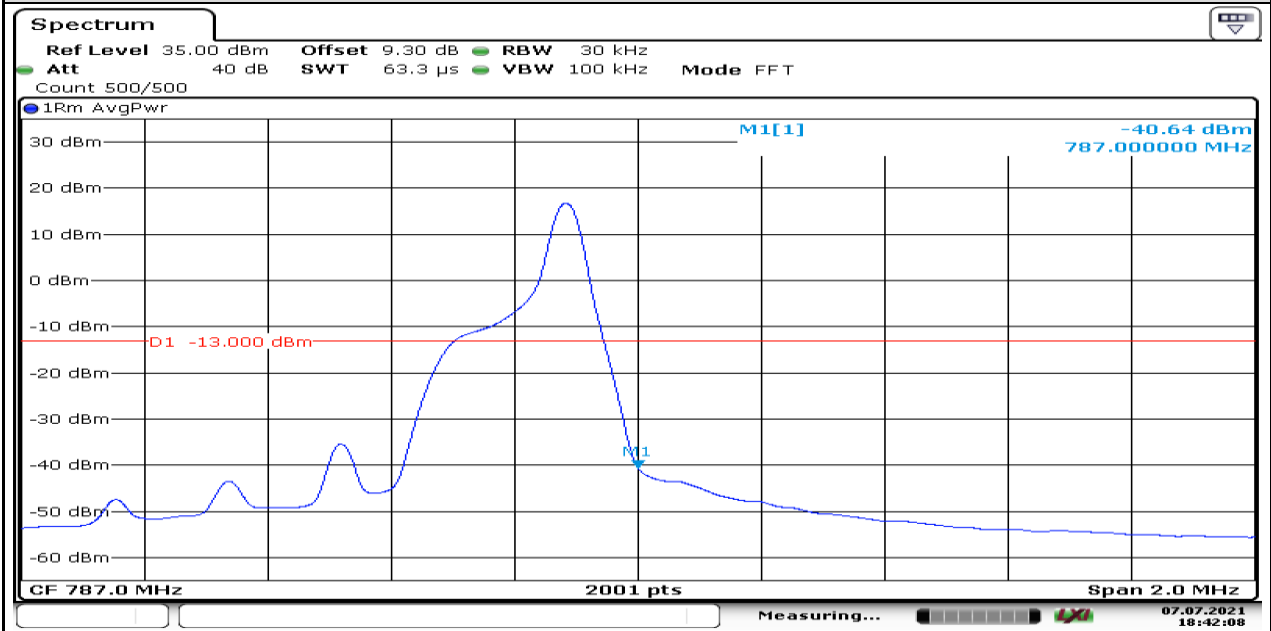

Band13-Stand-Alone-15kHz-NaN-BPSK-23278-1@11--40.64-PASS

Date: 7.JUL.2021 18:42:08

Band13-Stand-Alone-15kHz-NaN-QPSK-23278-1@11--40.79-PASS