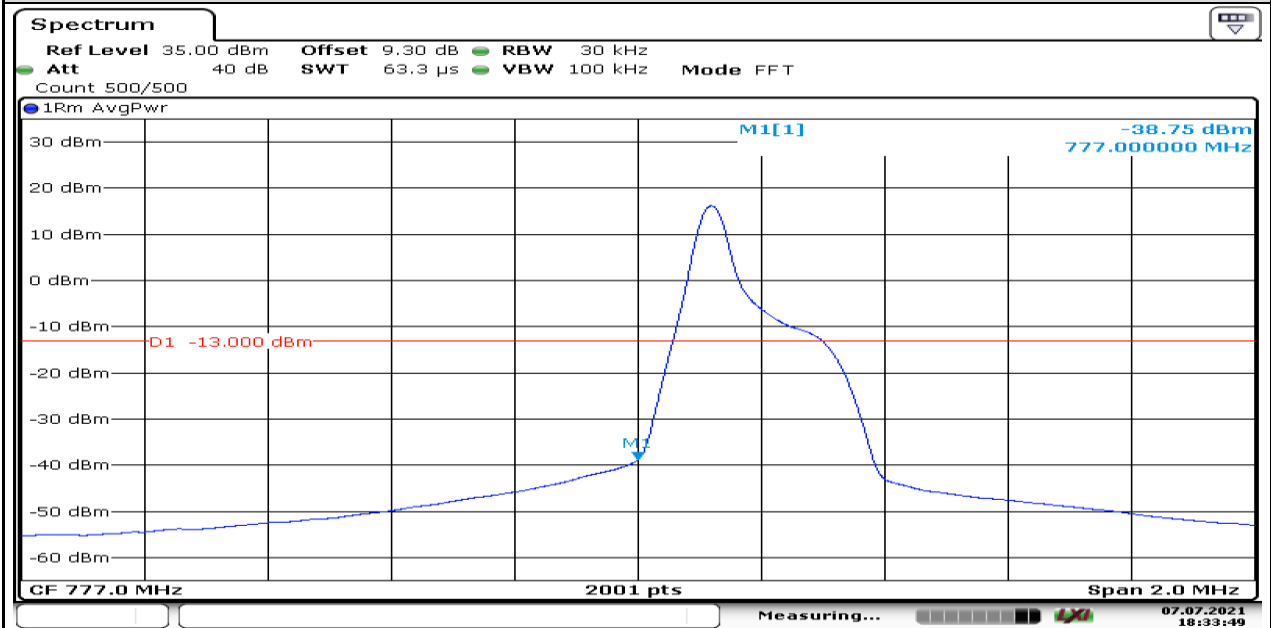

Date: 7.JUL.2021 18:32:26

Band13-Stand-Alone-3.75kHz-NaN-QPSK-23182-1@0--23.99-PASS

Date: 7.JUL.2021 18:32:44

Band13-Stand-Alone-15kHz-NaN-BPSK-23182-1@0--38.99-PASS

Date: 7.JUL.2021 18:34:07

Band13-Stand-Alone-15kHz-NaN-QPSK-23182-1@0--38.75-PASS