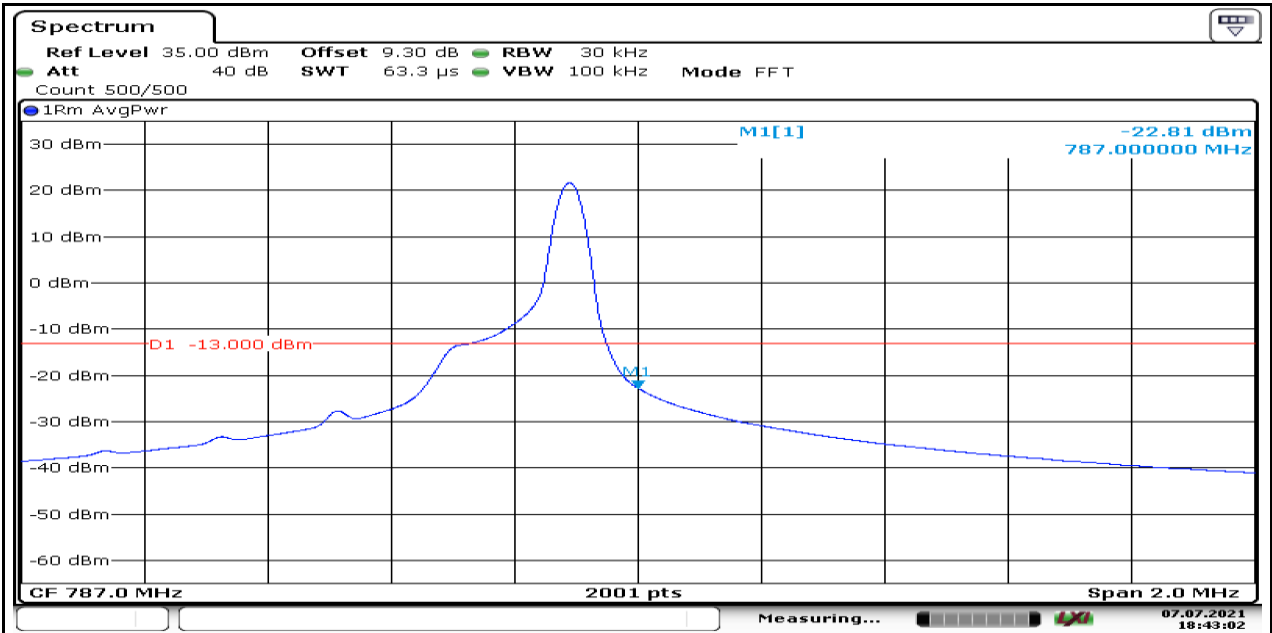

Date: 7.JUL.2021 18:43:02