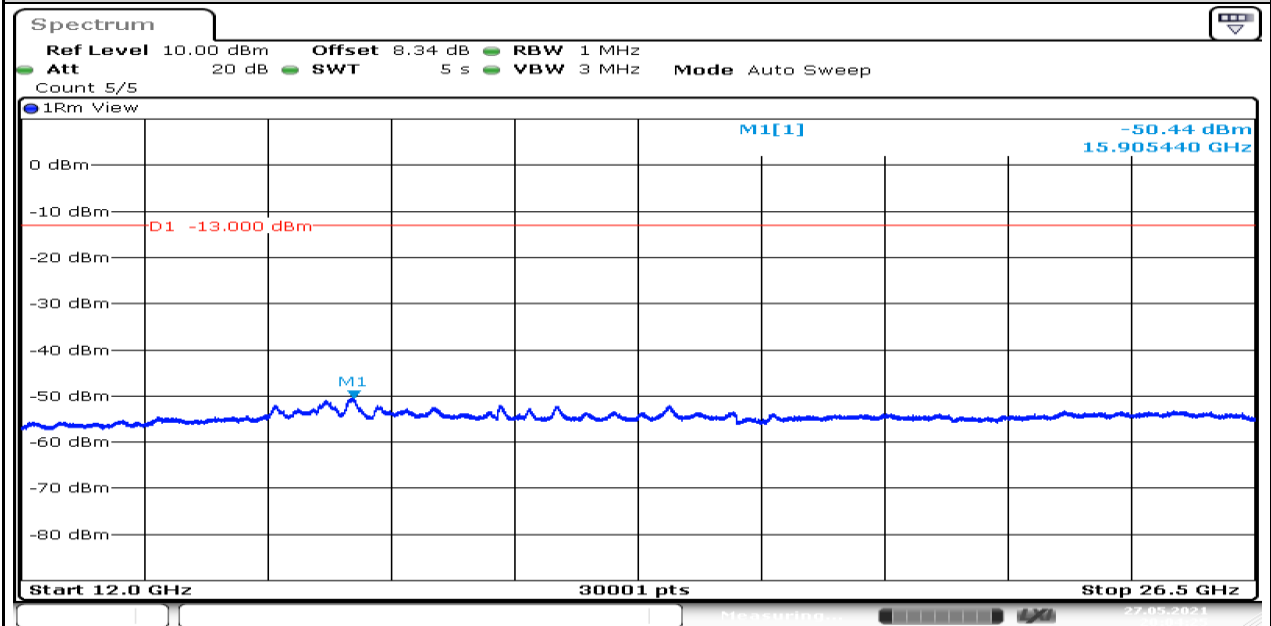

Band13-Stand-Alone-NaN-QPSK-23230-12@0-15kHz-12000-26500-12000~26500MHz@-50.44dBm--13-PASS