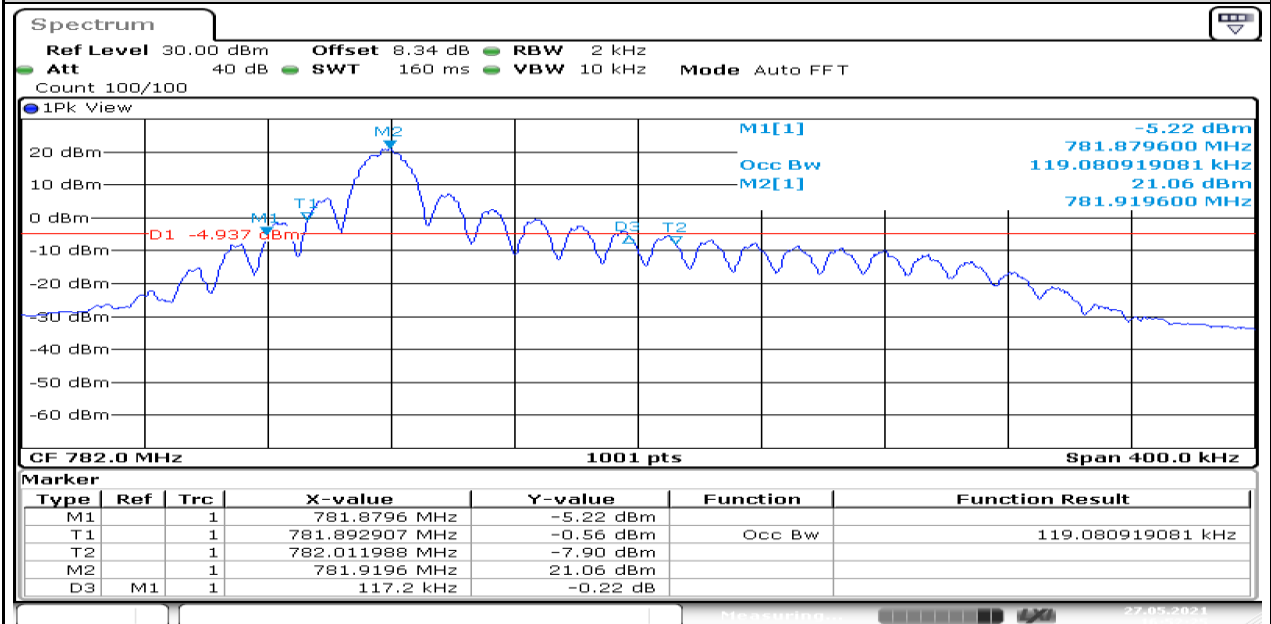

Date: 27.MAY.2021 11:02:36

Band13-Stand-Alone-NaN-QPSK-23181-1@0-15kHz-0.117-PASS

Date: 25.MAY.2021 11:56:56

Band13-Stand-Alone-NaN-QPSK-23181-12@0-15kHz-0.250-PASS

Band13-Stand-Alone-NaN-QPSK-23230-1@0-15kHz-0.117-PASS