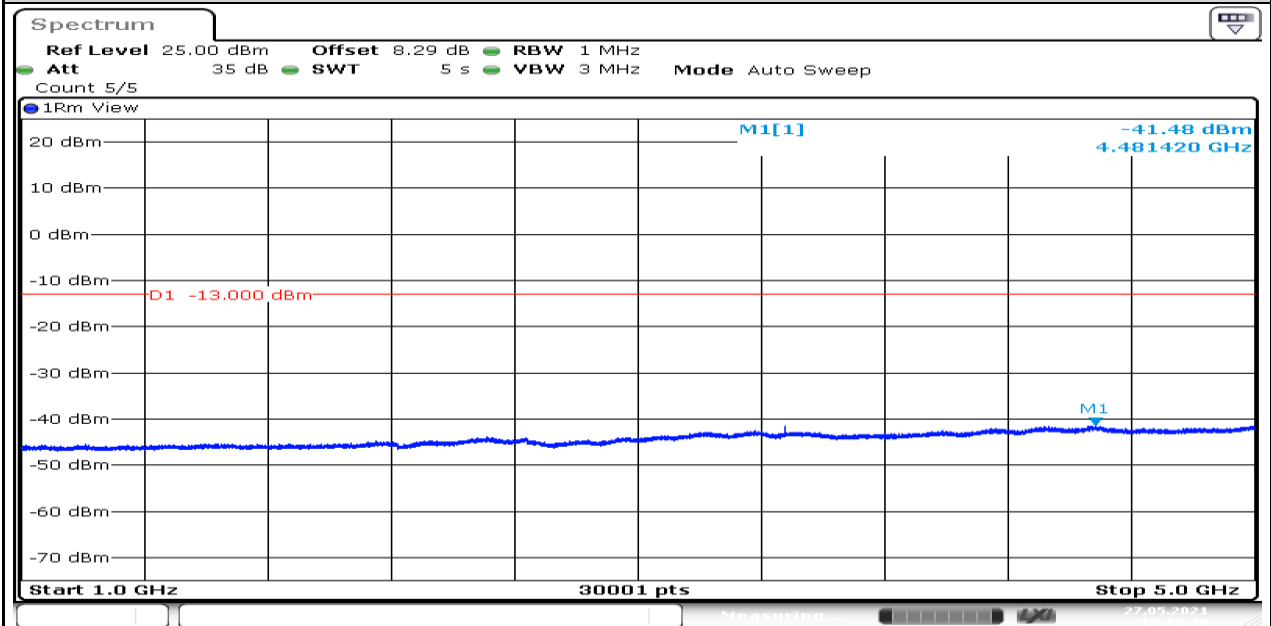

Band13-Stand-Alone-NaN-BPSK-23181-1@11-15kHz-1000-5000-1000~5000MHz@-41.48dBm--13-PASS