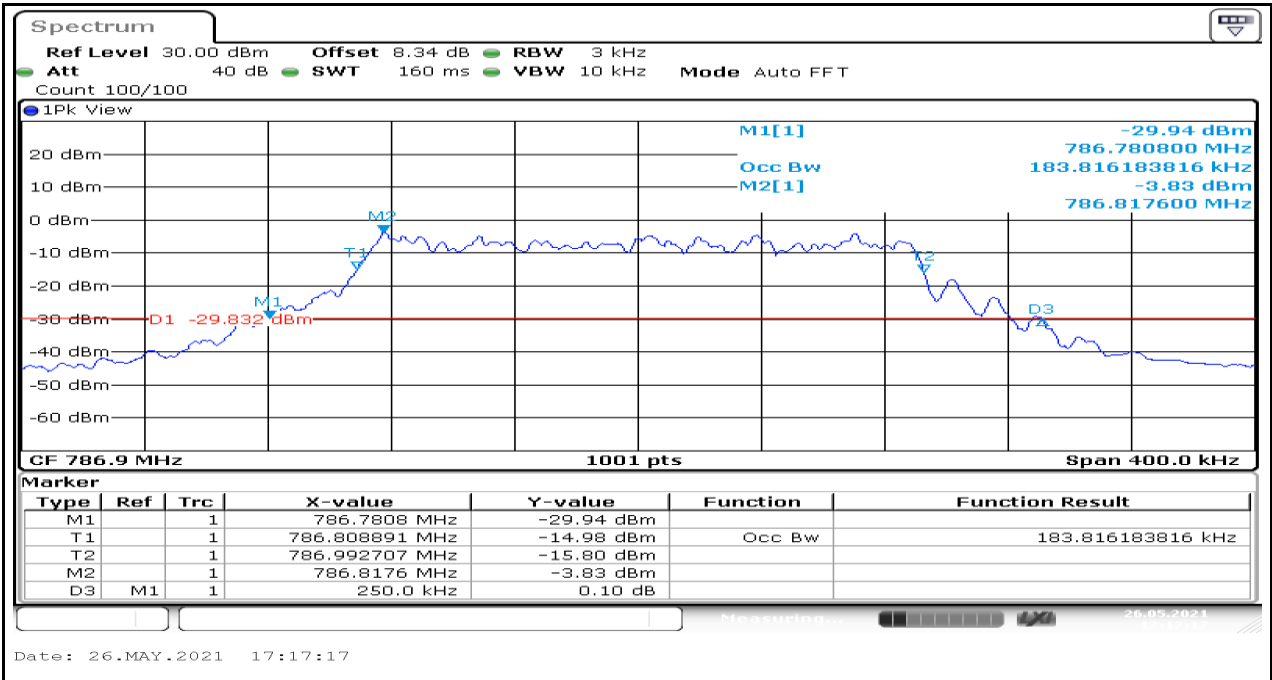

## APPENDIX E.4: BAND EDGE FOR NB-IOT