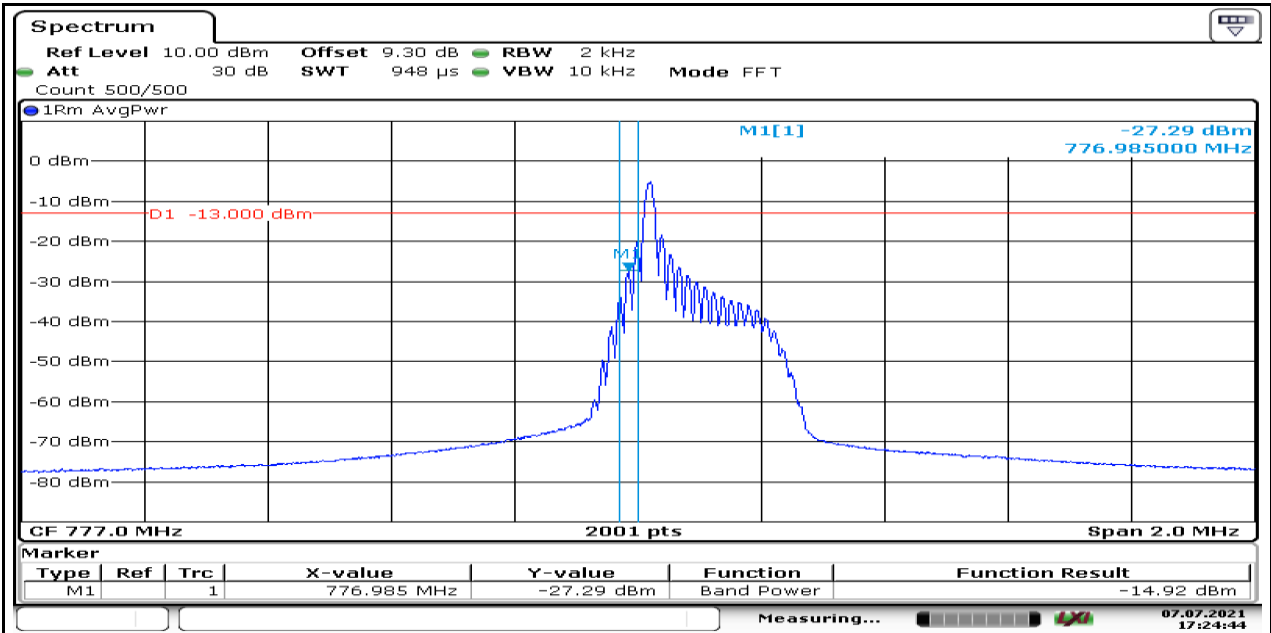

Date: 7.JUL.2021 17:24:45