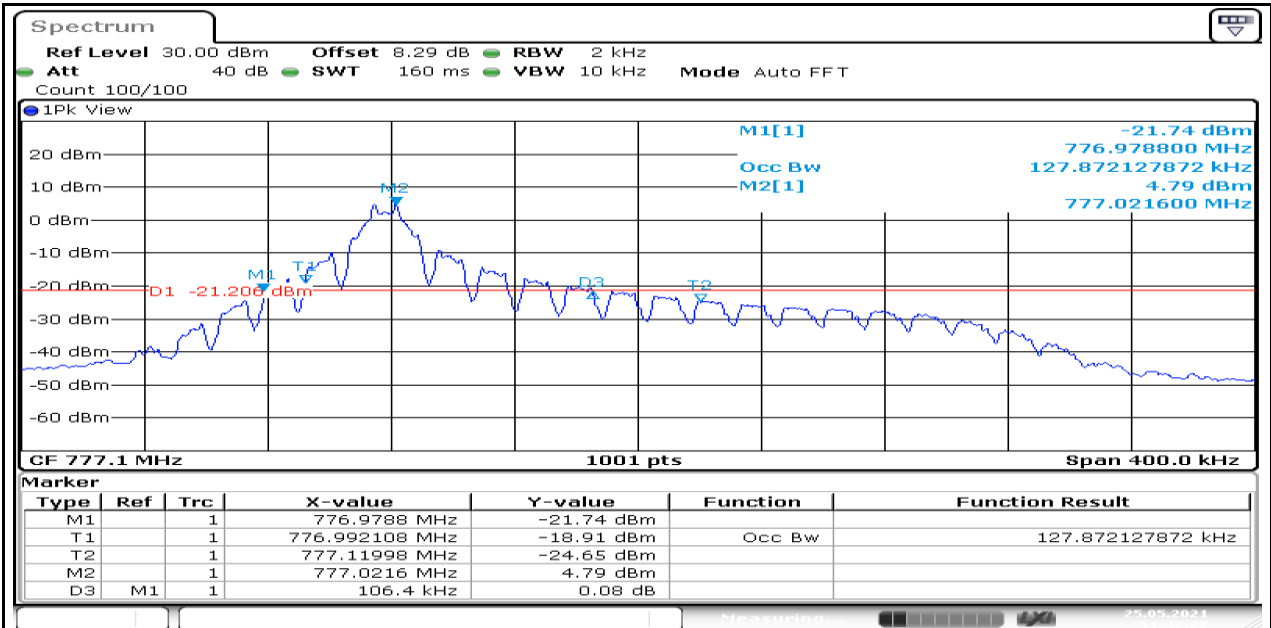

Date: 25.MAY.2021 11:47:27