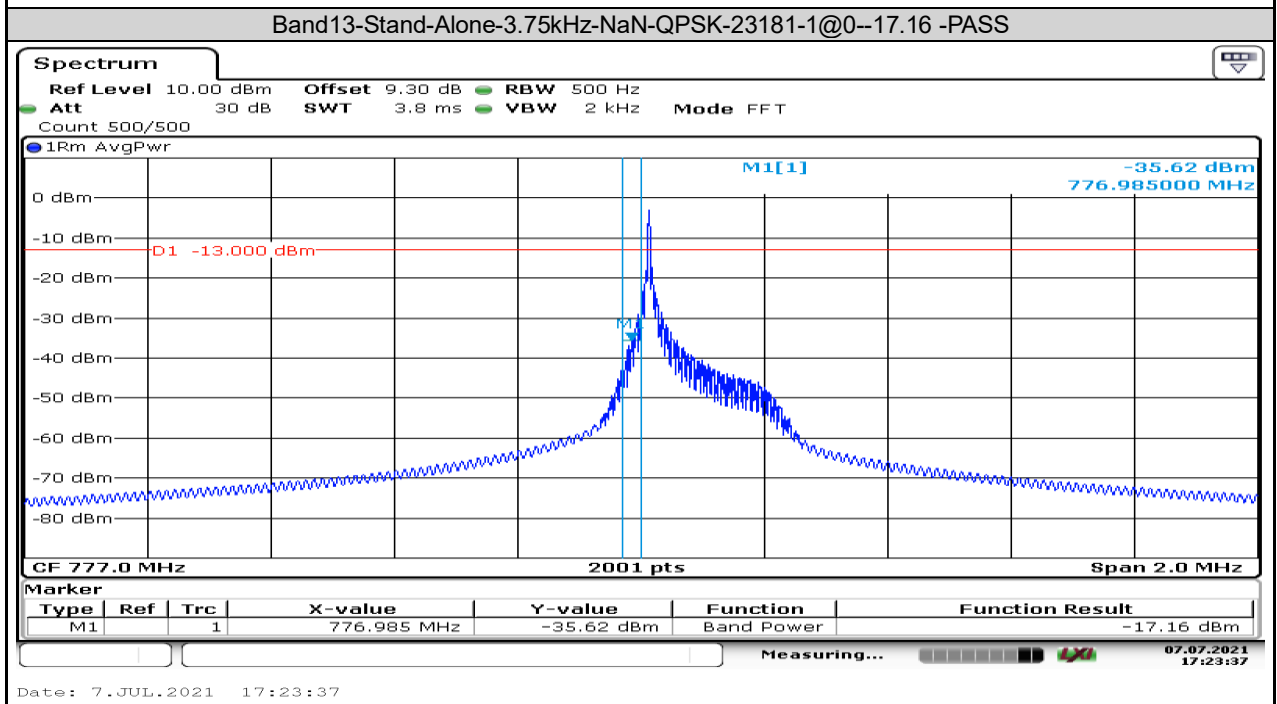

Test Graphs

Band13-Stand-Alone-15kHz-NaN-BPSK-23181-1@0--14.92 -PASS