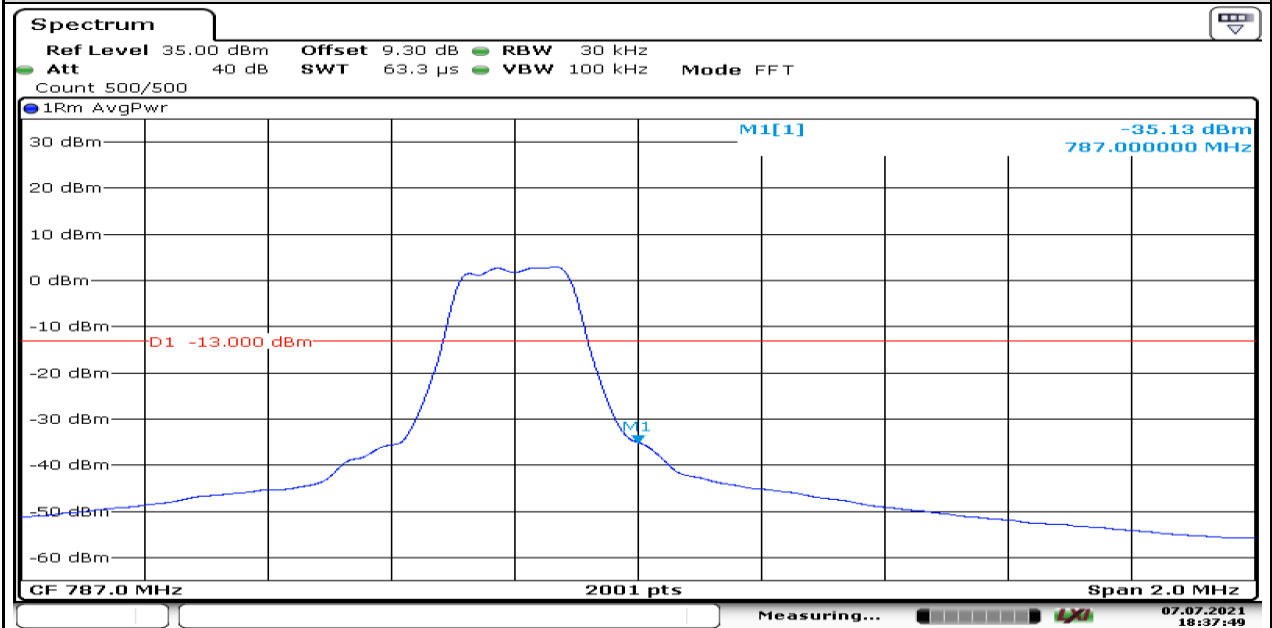

Band13-Stand-Alone-15kHz-NaN-QPSK-23278-12@0--35.13-PASS

Date: 7.JUL.2021 18:37:49