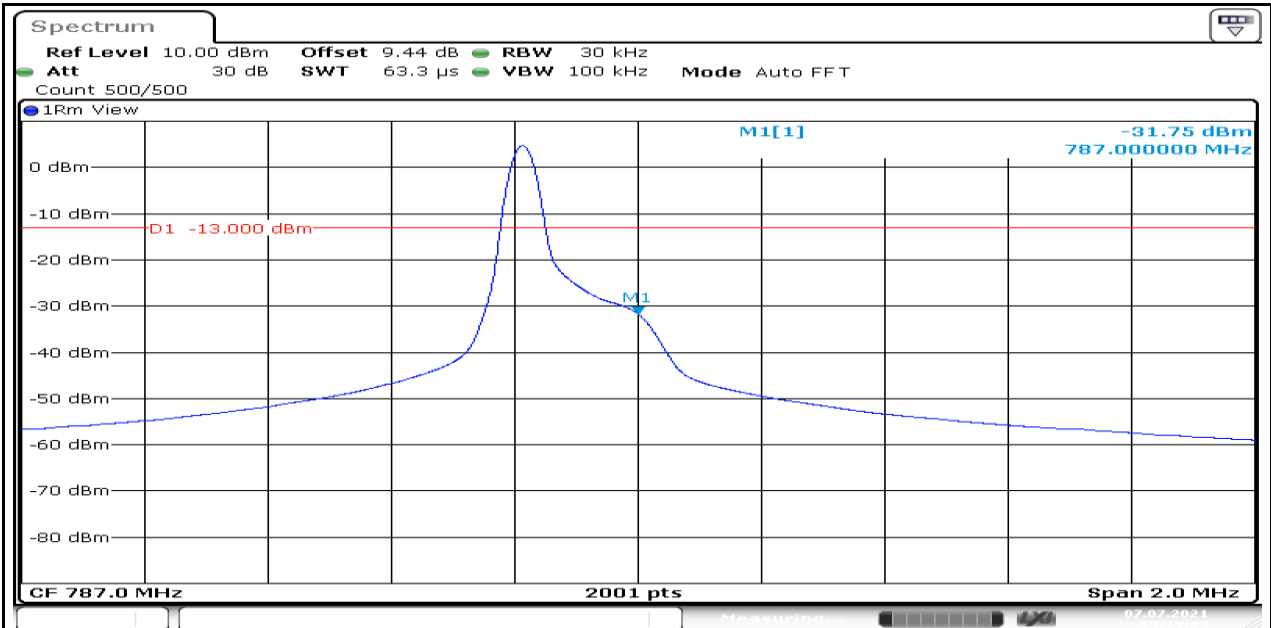

Date: 7.JUL.2021 13:07:23

Band13-Stand-Alone-3.75kHz-NaN-BPSK-23279-1@0- -30.50-PASS

Date: 7.JUL.2021 20:02:49

Band13-Stand-Alone-3.75kHz-NaN-QPSK-23279-1@0- -31.75-PASS

Date: 7.JUL.2021 13:13:04

Band13-Stand-Alone-15kHz-NaN-BPSK-23279-1@0- -26.75-PASS