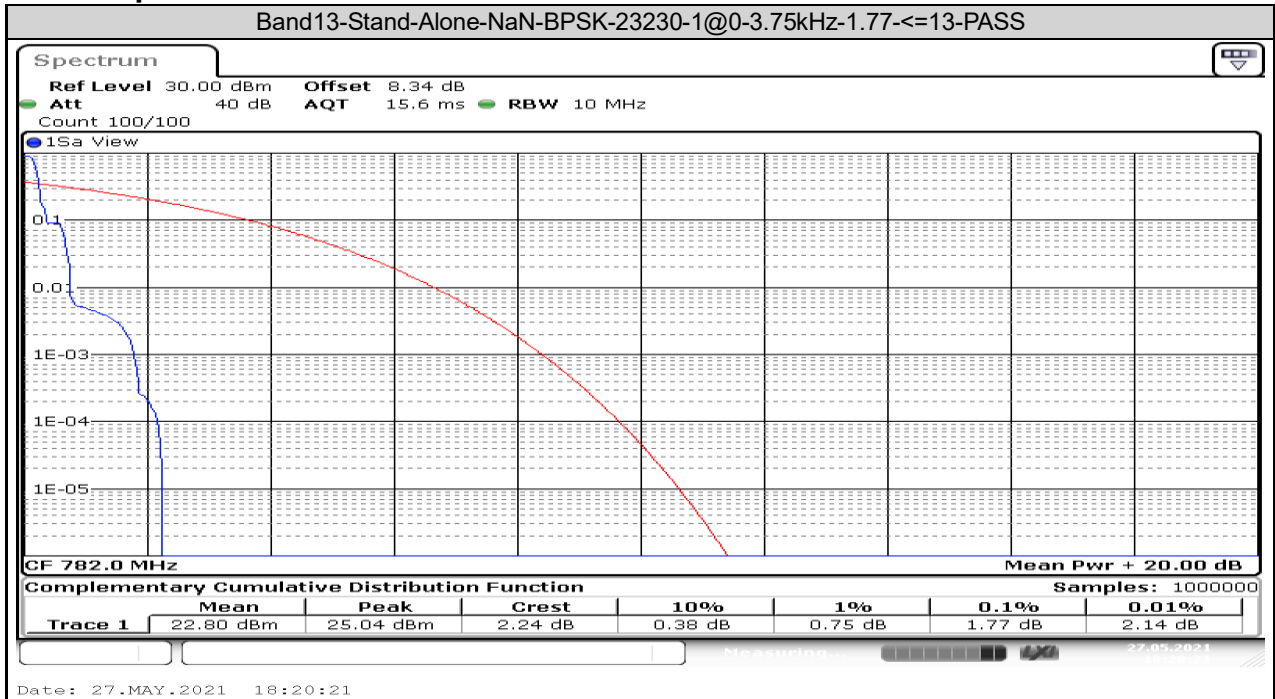

Test Graphs

Band13-Stand-Alone-NaN-QPSK-23230-1@0-3.75kHz-1.65-<=13-PASS