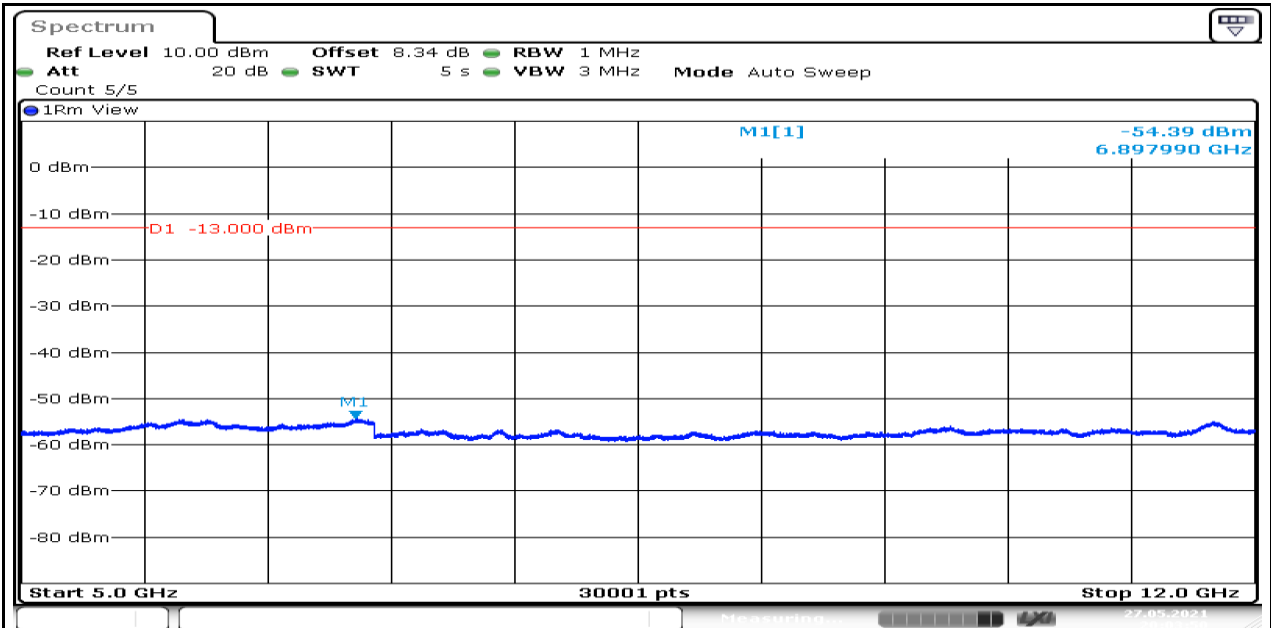

Band13-Stand-Alone-NaN-QPSK-23230-12@0-15kHz-5000-12000-5000~12000MHz@-54.39dBm--13-PASS