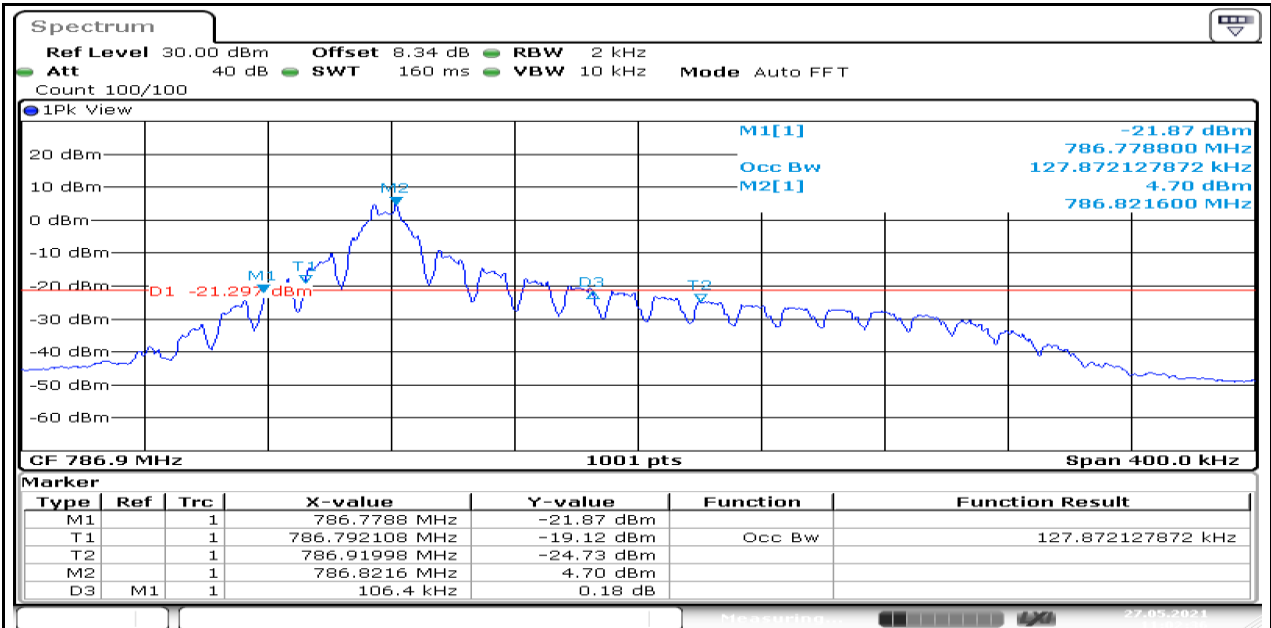

Date: 26.MAY.2021 17:46:29

Band13-Stand-Alone-NaN-BPSK-23181-1@0-15kHz-0.106-PASS

Date: 25.MAY.2021 11:47:27

Band13-Stand-Alone-NaN-BPSK-23230-1@0-15kHz-0.106-PASS

Date: 27.MAY.2021 16:45:08

Band13-Stand-Alone-NaN-BPSK-23279-1@0-15kHz-0.106-PASS