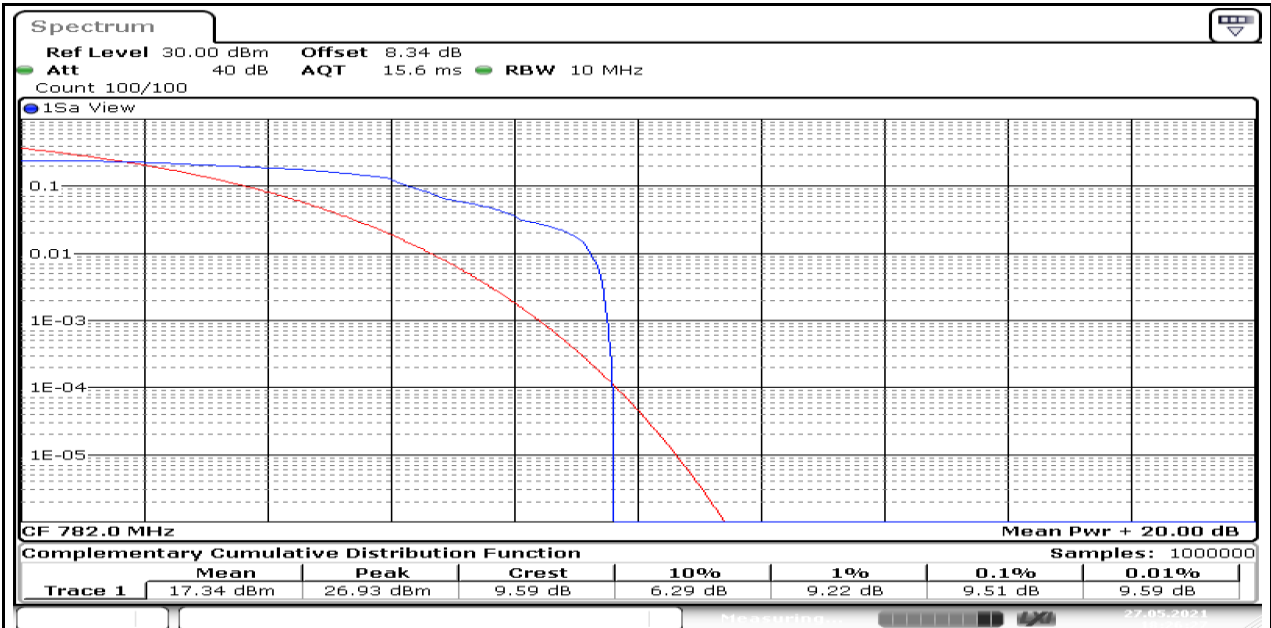

Band13-Stand-Alone-NaN-QPSK-23230-1@0-15kHz-8.87-<=13-PASS