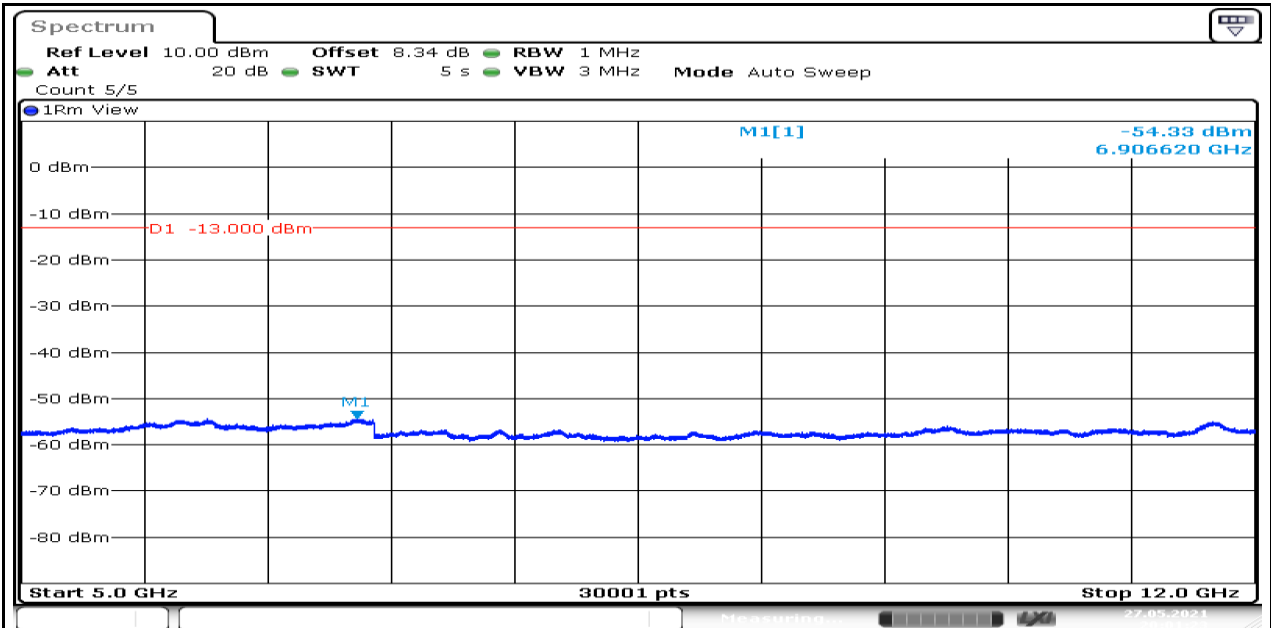

Band13-Stand-Alone-NaN-QPSK-23230-1@47-3.75kHz-5000-12000-5000~12000MHz@-54.33dBm--13-PASS