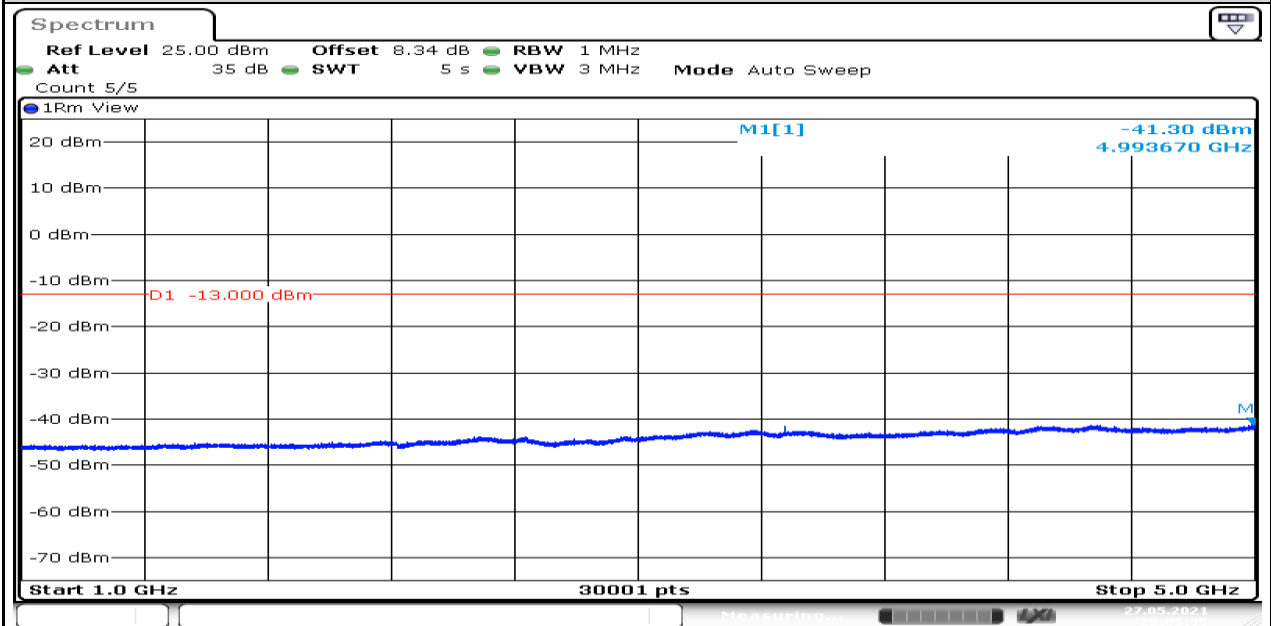

Band13-Stand-Alone-NaN-BPSK-23230-1@0-15kHz-1000-5000-1000~5000MHz@-41.3dBm--13-PASS

Band13-Stand-Alone-NaN-BPSK-23230-1@0-15kHz-5000-12000-5000~12000MHz@-54.41dBm--13-PASS