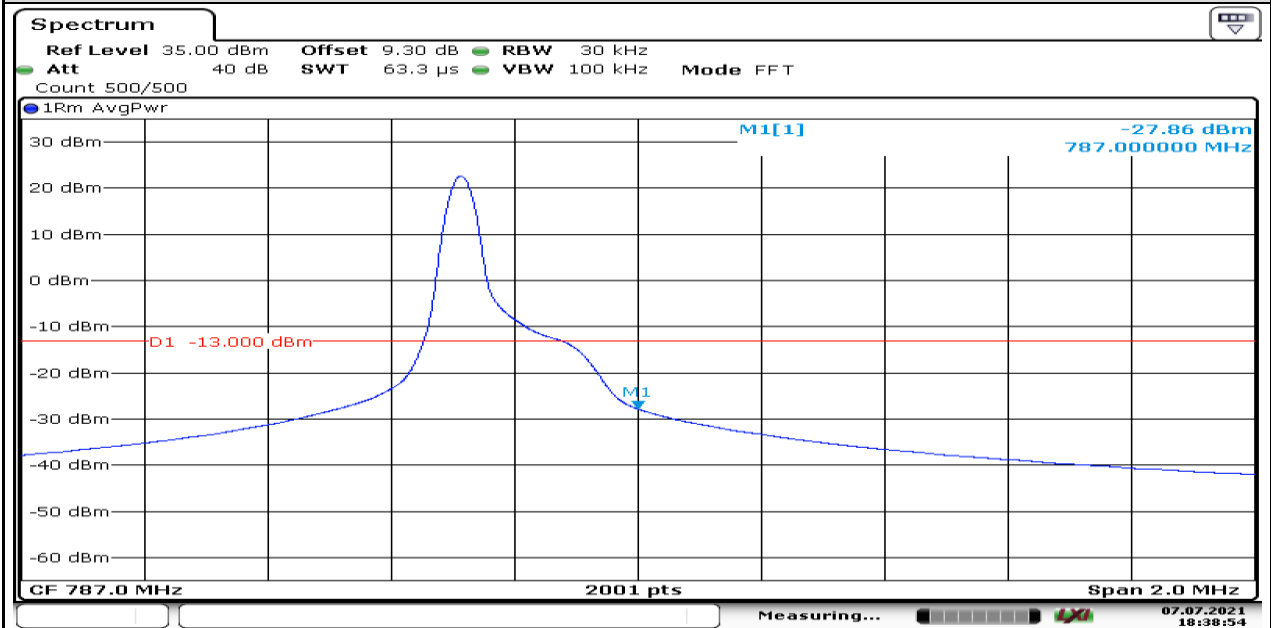

Band13-Stand-Alone-3.75kHz-NaN-QPSK-23182-1@47--27.20-PASS

Band13-Stand-Alone-15kHz-NaN-QPSK-23182-12@0--33.15-PASS

Date: 7.JUL.2021 18:37:02

Band13-Stand-Alone-3.75kHz-NaN-BPSK-23278-1@0--27.86-PASS

Date: 7.JUL.2021 18:38:54