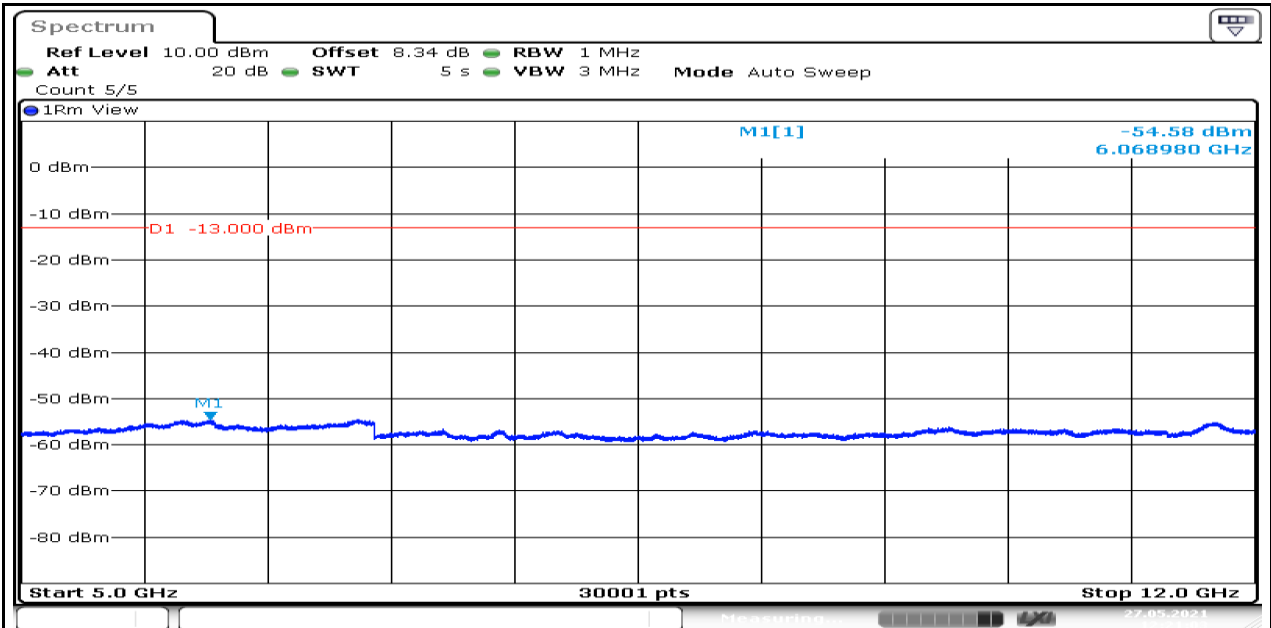

Date: 27.MAY.2021 12:21:03

Band13-Stand-Alone-NaN-QPSK-23279-12@0-15kHz-12000-26500-12000~26500MHz@-50.59dBm--13-PASS