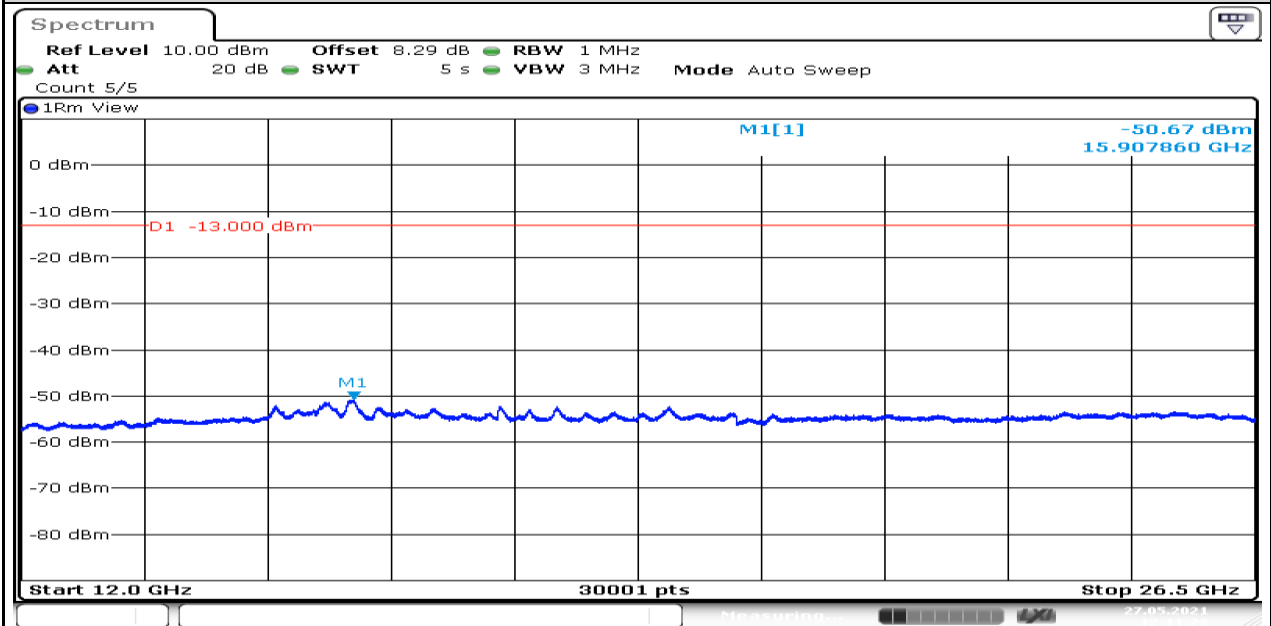

Band13-Stand-Alone-NaN-BPSK-23181-1@0-15kHz-12000-26500-12000~26500MHz@-50.67dBm--13-PASS