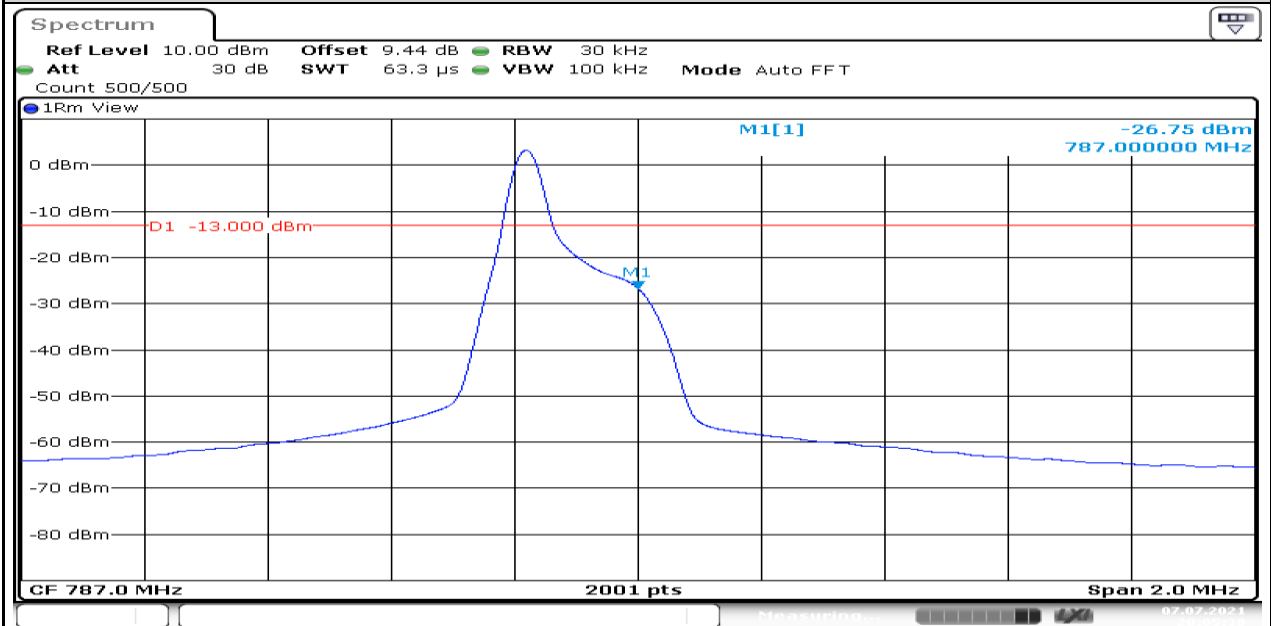

Date: 7.JUL.2021 13:07:23

Band13-Stand-Alone-3.75kHz-NaN-BPSK-23279-1@0- -30.50-PASS

Date: 7.JUL.2021 20:02:49

Band13-Stand-Alone-3.75kHz-NaN-QPSK-23279-1@0- -31.75-PASS

Date: 7.JUL.2021 13:13:04

Band13-Stand-Alone-15kHz-NaN-BPSK-23279-1@0- -26.75-PASS