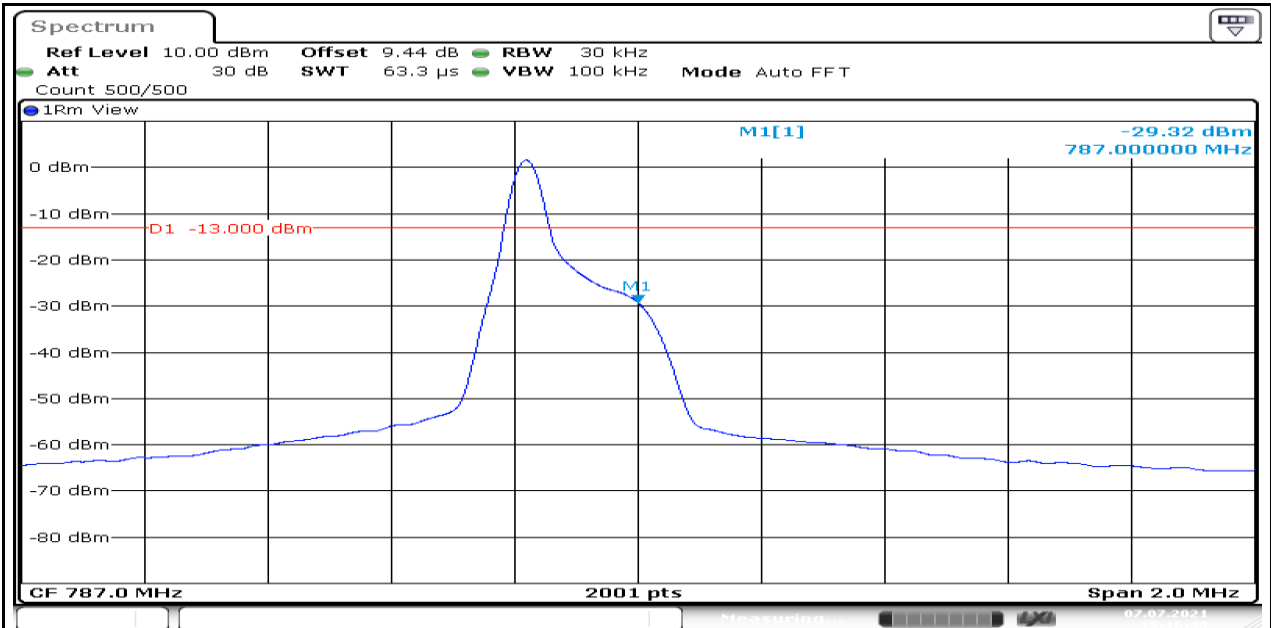

Band13-Stand-Alone-15kHz-NaN-BPSK-23279-1@11- -14.79-PASS

Band13-Stand-Alone-15kHz-NaN-QPSK-23279-1@11- -16.43-PASS