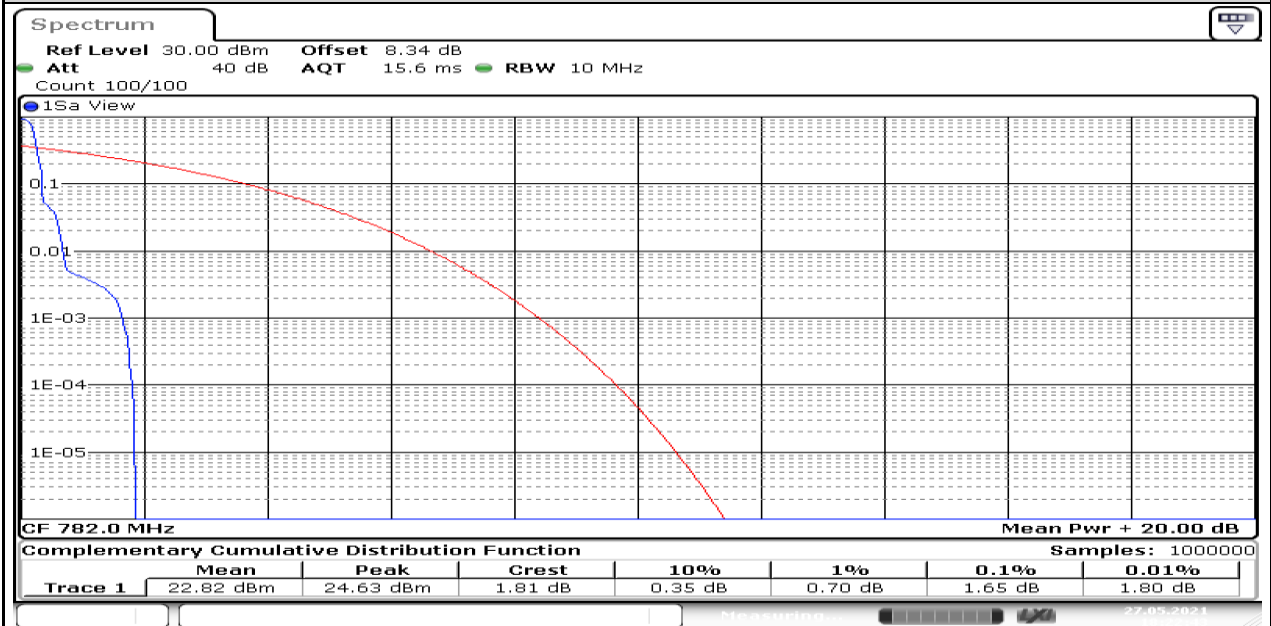

Band13-Stand-Alone-NaN-QPSK-23230-1@47-3.75kHz-1.65-<=13-PASS

Band13-Stand-Alone-NaN-BPSK-23230-1@0-15kHz-11.42-<=13-PASS