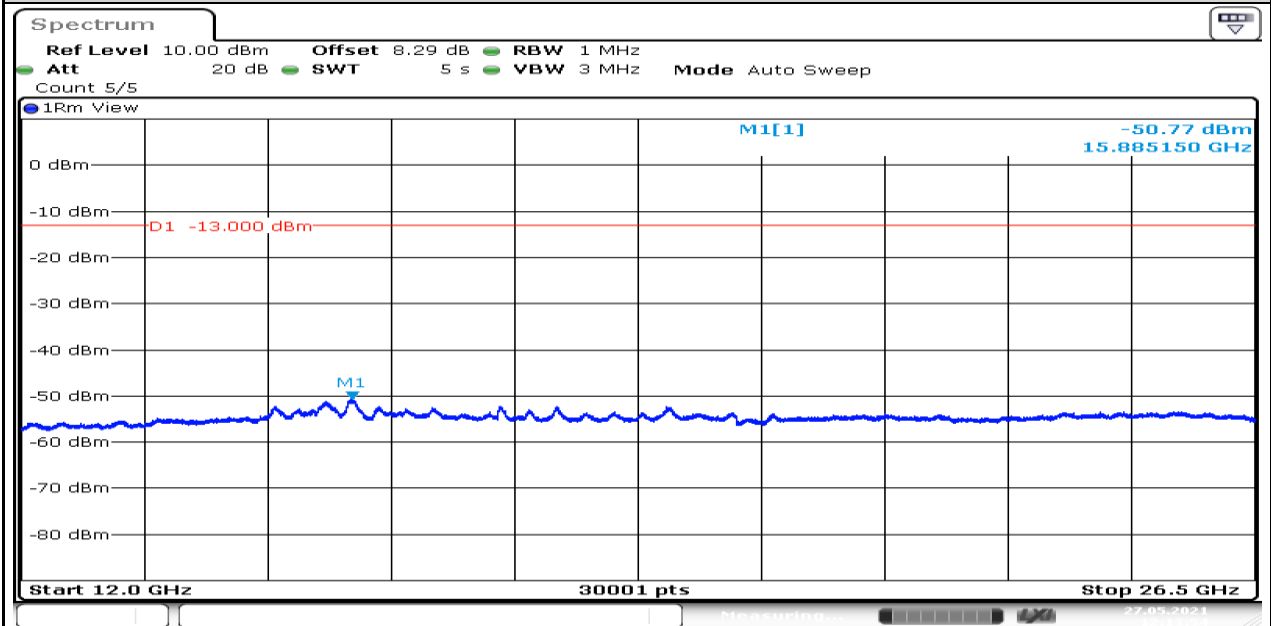

Band13-Stand-Alone-NaN-BPSK-23181-1@11-15kHz-12000-26500-12000~26500MHz@-50.77dBm--13-PASS