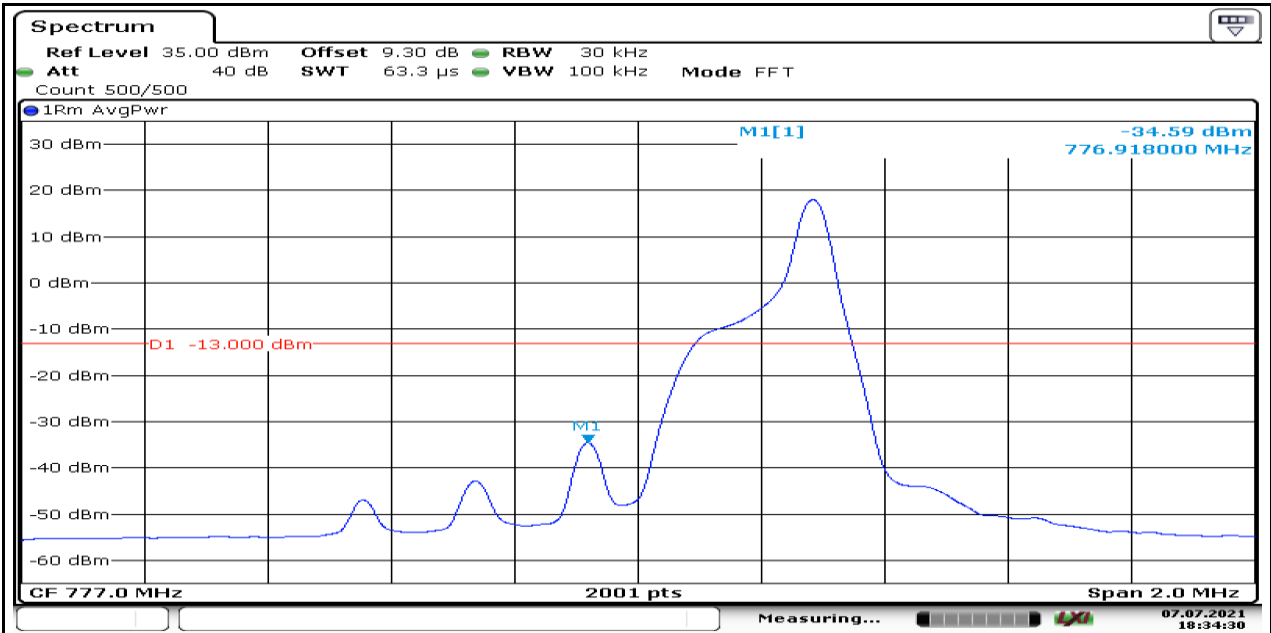

Date: 7.JUL.2021 18:34:30