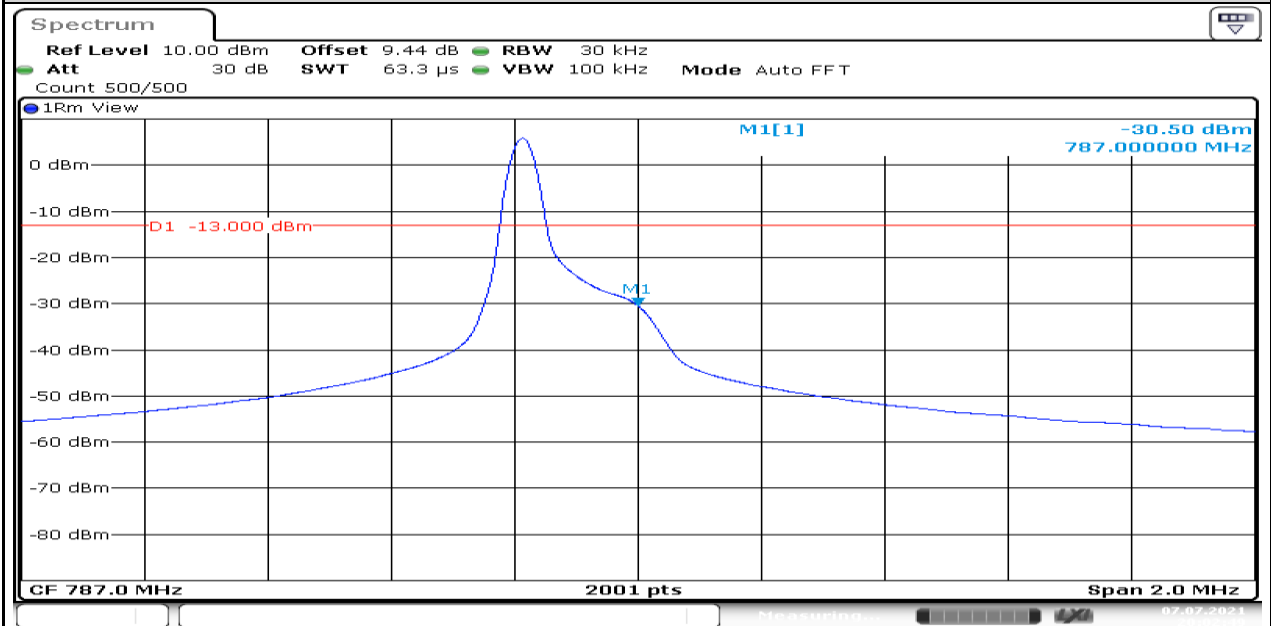

Date: 7.JUL.2021 20:02:49

Band13-Stand-Alone-3.75kHz-NaN-QPSK-23279-1@0- -31.75-PASS