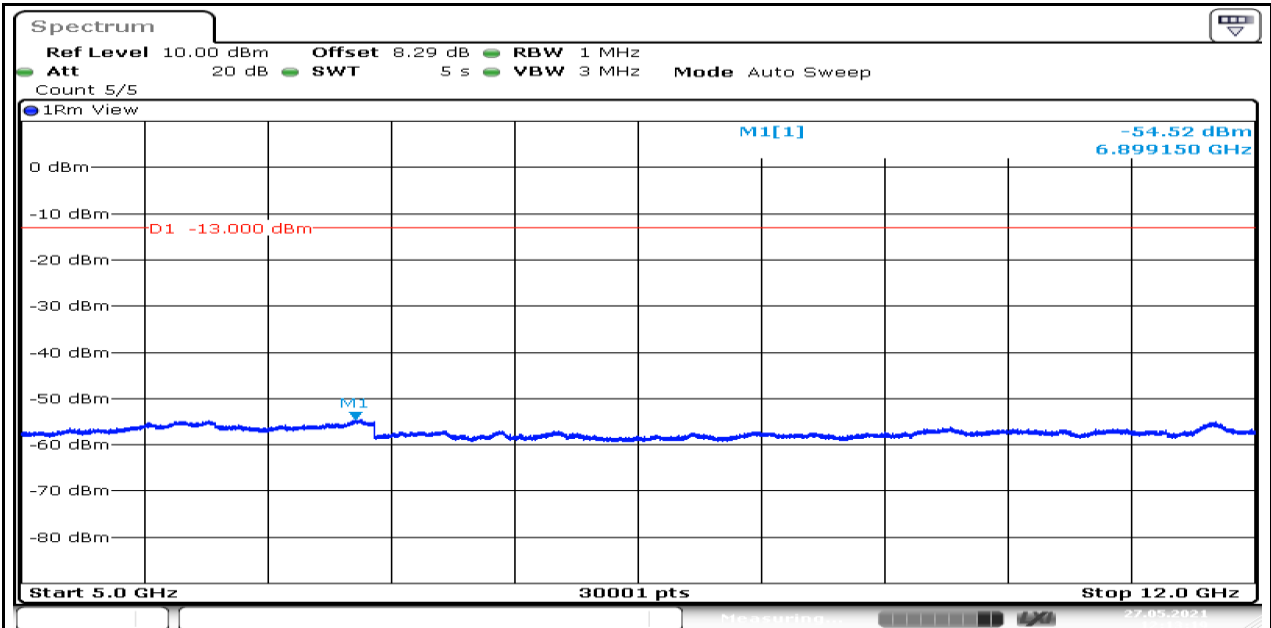

Band13-Stand-Alone-NaN-BPSK-23181-1@11-15kHz-12000-26500-12000~26500MHz@-50.77dBm--13-PASS

Band13-Stand-Alone-NaN-BPSK-23230-1@0-15kHz-30-1000-30~1000MHz@-36.43dBm--13-PASS