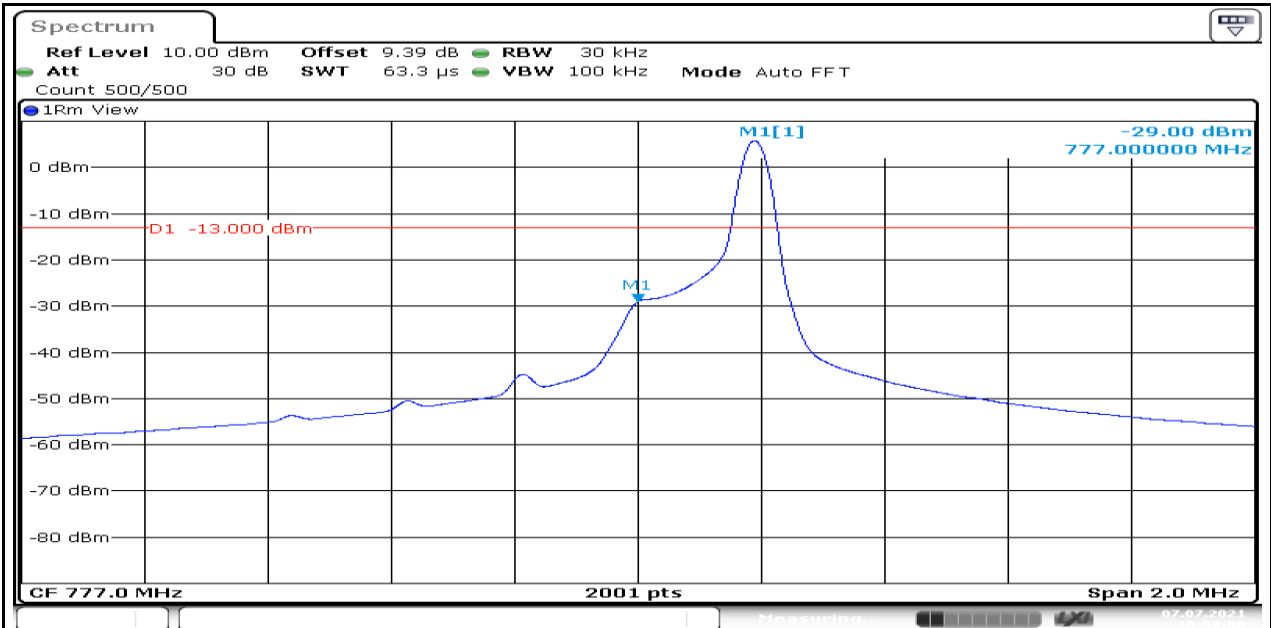

Band13-Stand-Alone-3.75kHz-NaN-BPSK-23181-1@47- -29.00-PASS

Band13-Stand-Alone-3.75kHz-NaN-QPSK-23181-1@47- -30.40-PASS