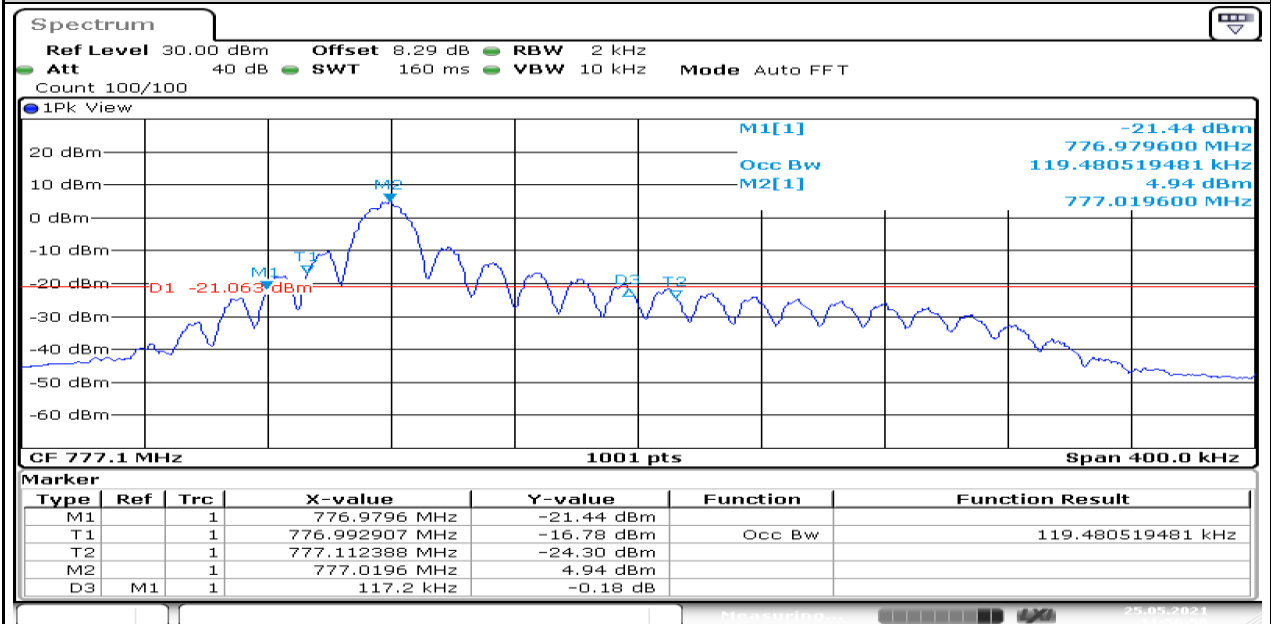

Band13-Stand-Alone-NaN-QPSK-23181-1@0-15kHz-0.117-PASS

Date: 25.MAY.2021 11:56:56

Band13-Stand-Alone-NaN-QPSK-23181-12@0-15kHz-0.250-PASS