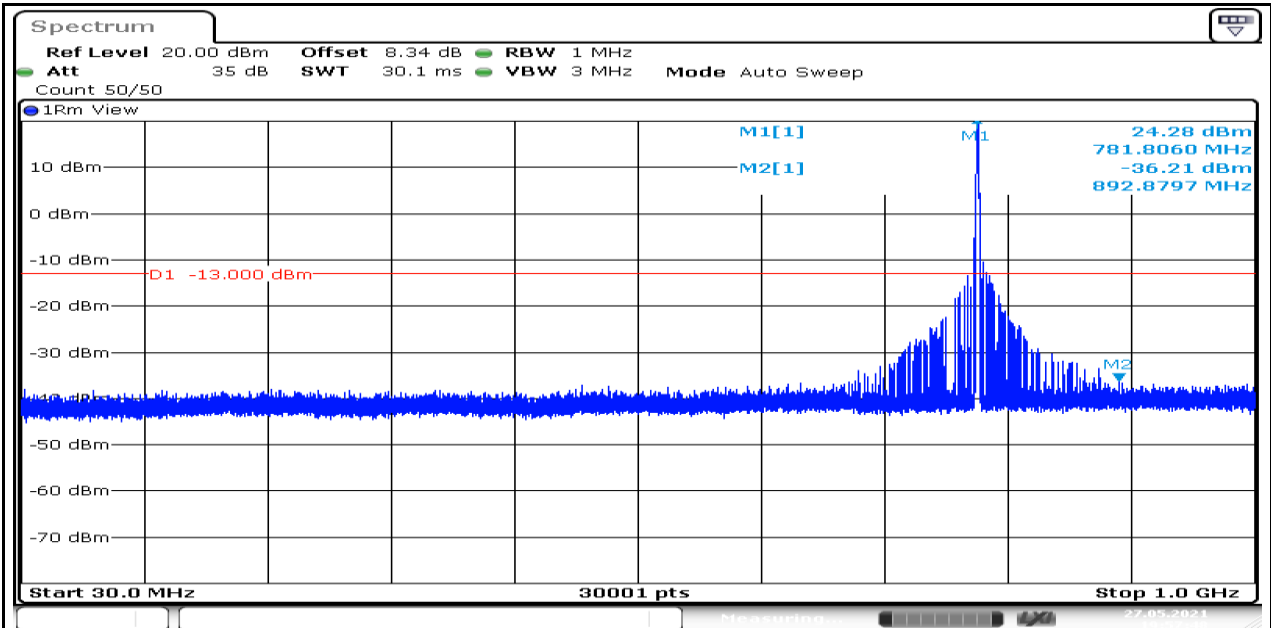

Band13-Stand-Alone-NaN-QPSK-23230-1@0-3.75kHz-1000-5000-1000~5000MHz@-41.29dBm--13-PASS