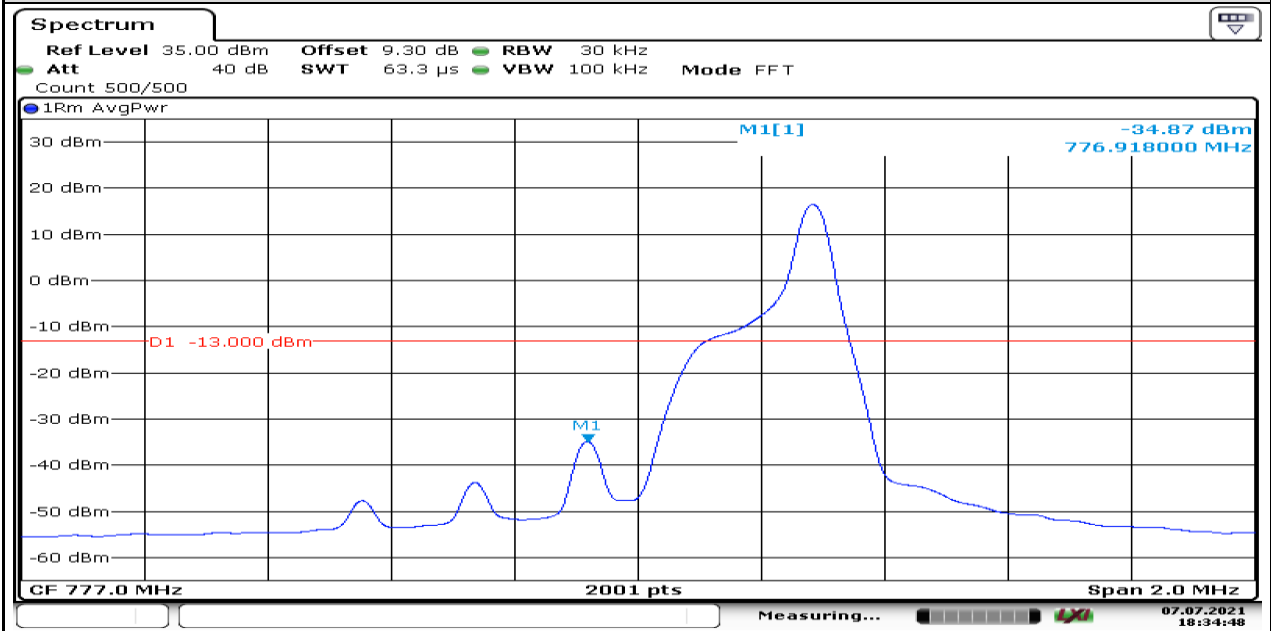

Band13-Stand-Alone-15kHz-NaN-QPSK-23182-1@11-34.87-PASS

Date: 7.JUL.2021 18:34:47

Band13-Stand-Alone-3.75kHz-NaN-BPSK-23182-1@47-27.67-PASS