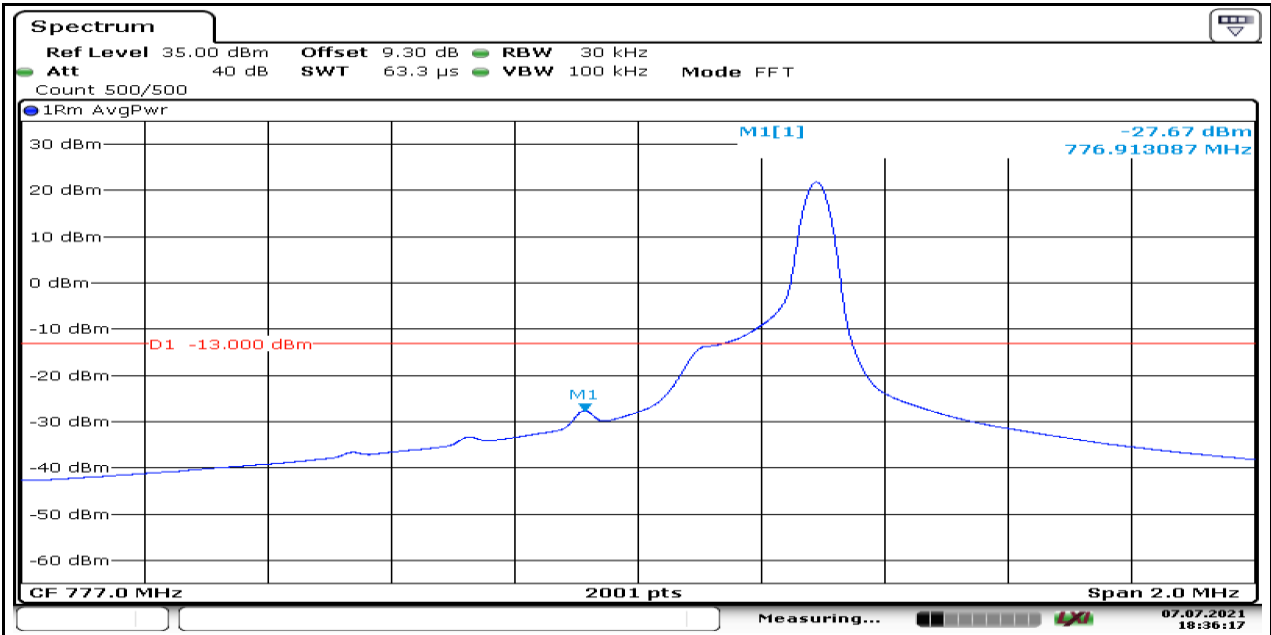

Date: 7.JUL.2021 18:33:48

Band13-Stand-Alone-15kHz-NaN-BPSK-23182-1@11--34.59-PASS

Date: 7.JUL.2021 18:34:30

Band13-Stand-Alone-15kHz-NaN-QPSK-23182-1@11-34.87-PASS

Date: 7.JUL.2021 18:34:47

Band13-Stand-Alone-3.75kHz-NaN-BPSK-23182-1@47-27.67-PASS