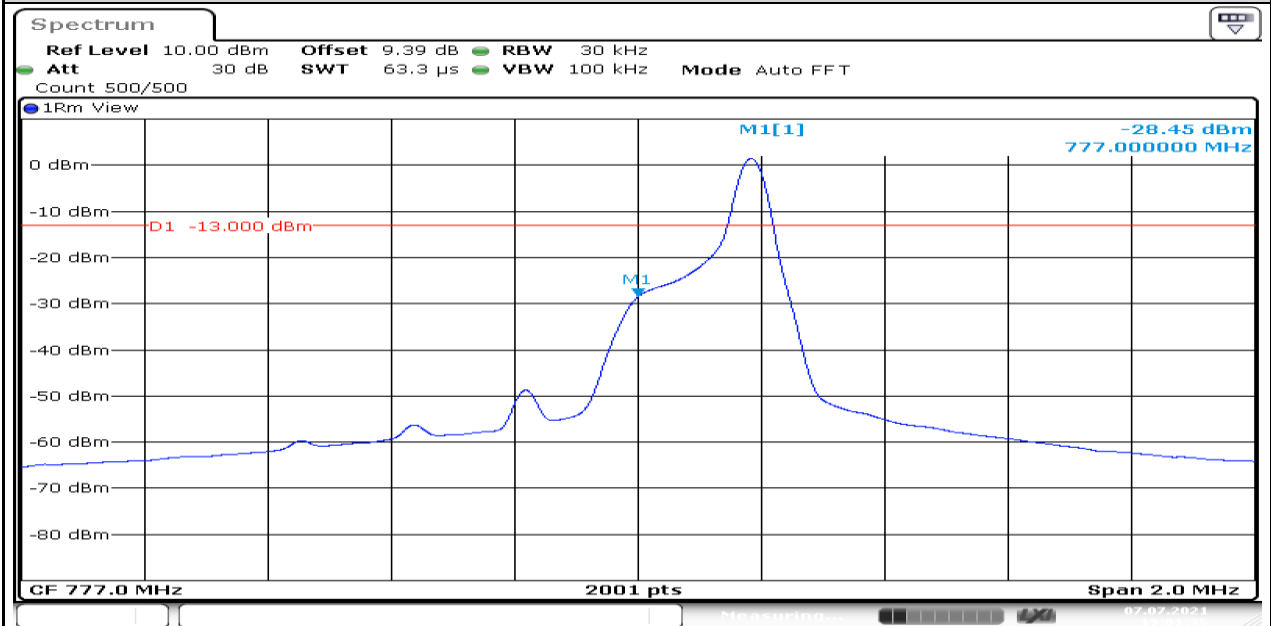

Band13-Stand-Alone-15kHz-NaN-QPSK-23181-1@11- -28.45-PASS

Band13-Stand-Alone-3.75kHz-NaN-BPSK-23181-1@47- -29.00-PASS