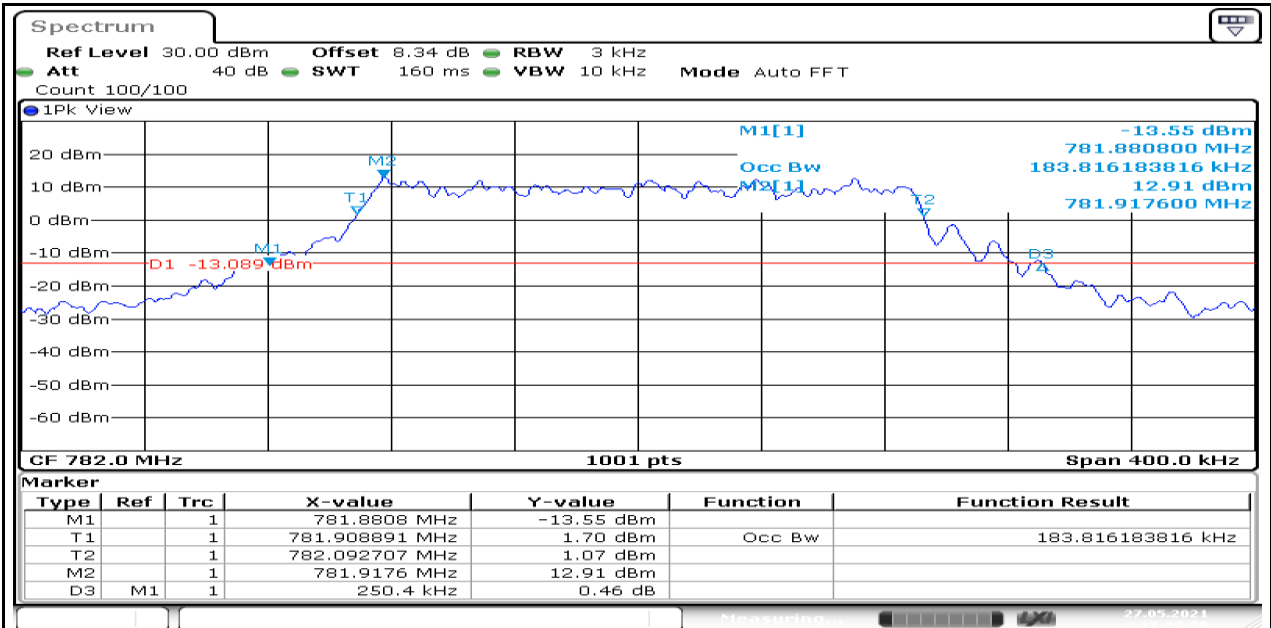

Date: 27.MAY.2021 17:27:08