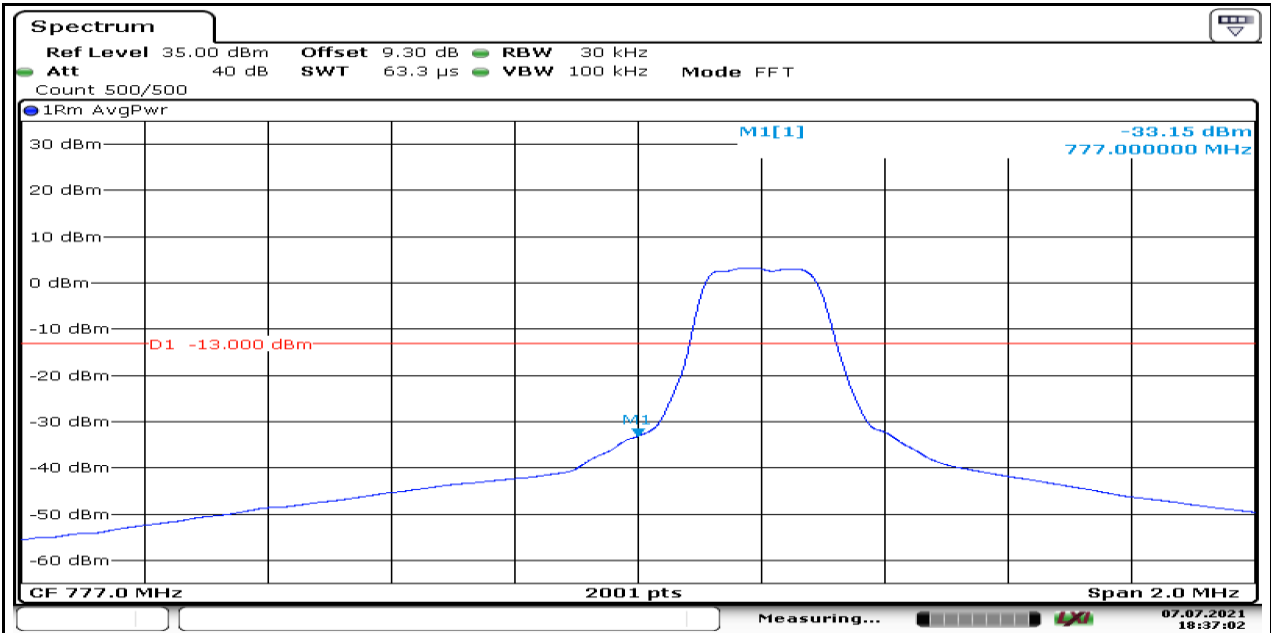

Band13-Stand-Alone-15kHz-NaN-QPSK-23182-12@0--33.15-PASS

Date: 7.JUL.2021 18:37:02