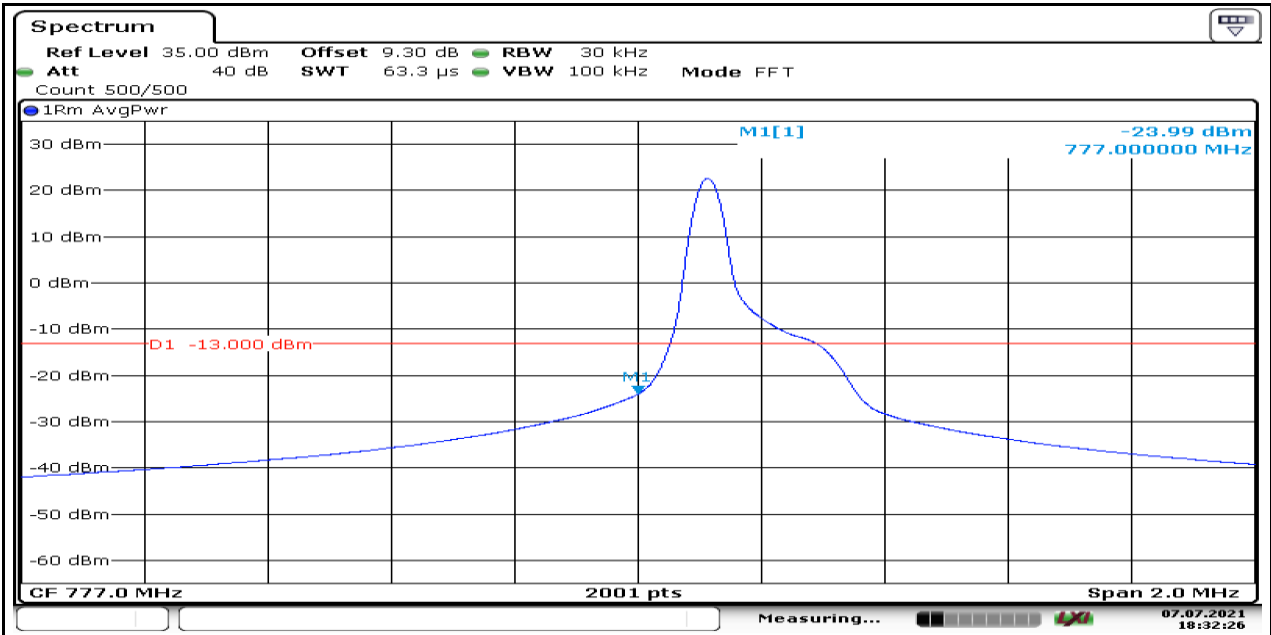

Band13-Stand-Alone-3.75kHz-NaN-QPSK-23279-1@47- -16.42-PASS

Date: 7.JUL.2021 17:28:45

Band13-Stand-Alone-15kHz-NaN-QPSK-23279-12@0- -20.45-PASS

Date: 7.JUL.2021 13:19:39

Band13-Stand-Alone-3.75kHz-NaN-BPSK-23182-1@0--23.99-PASS