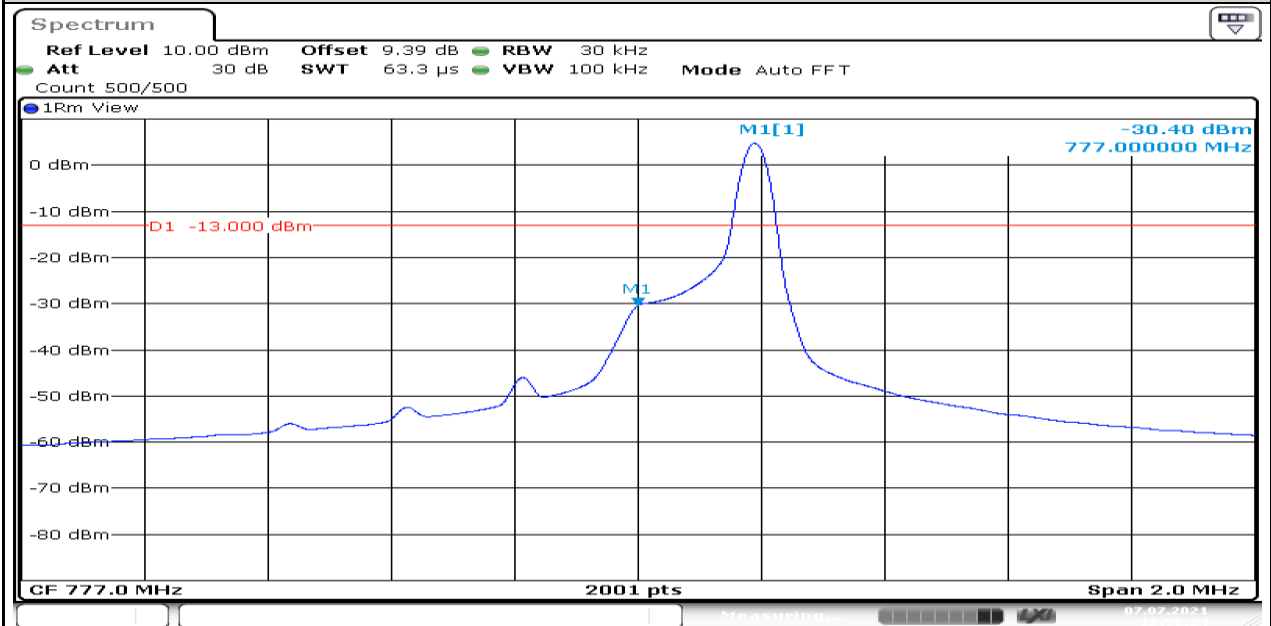

Band13-Stand-Alone-3.75kHz-NaN-QPSK-23181-1@47- -30.40-PASS

Band13-Stand-Alone-15kHz-NaN-QPSK-23181-12@0- -21.49-PASS