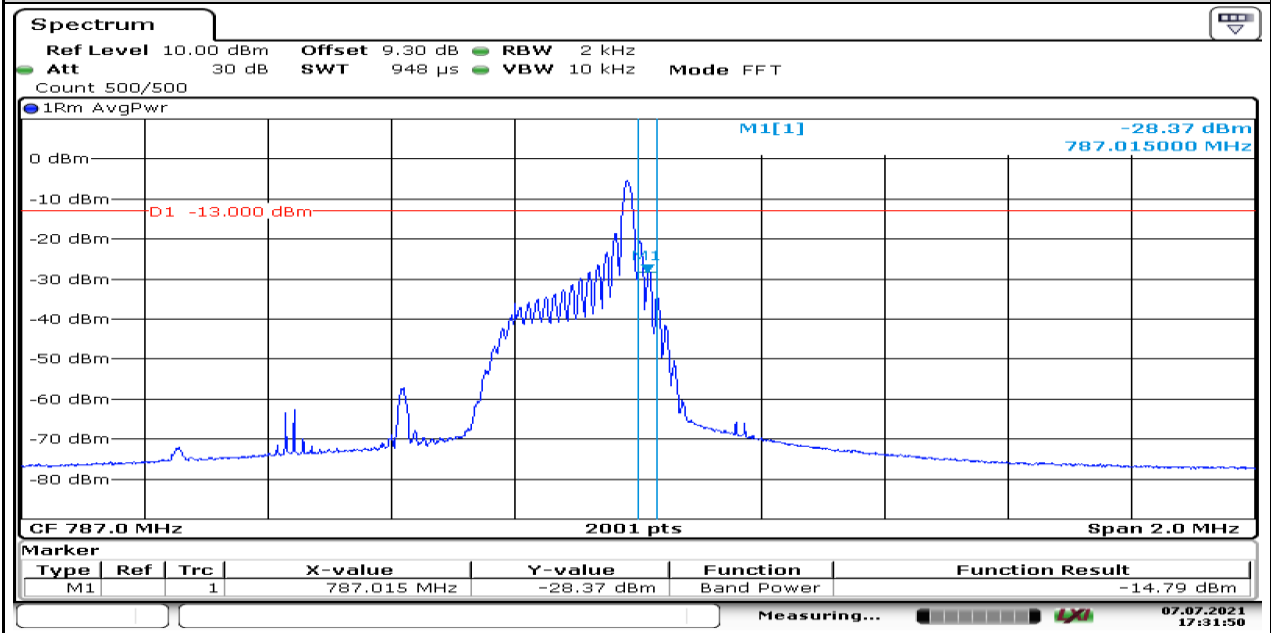

Band13-Stand-Alone-15kHz-NaN-BPSK-23279-1@11- -14.79-PASS

Band13-Stand-Alone-15kHz-NaN-QPSK-23279-1@11- -16.43-PASS