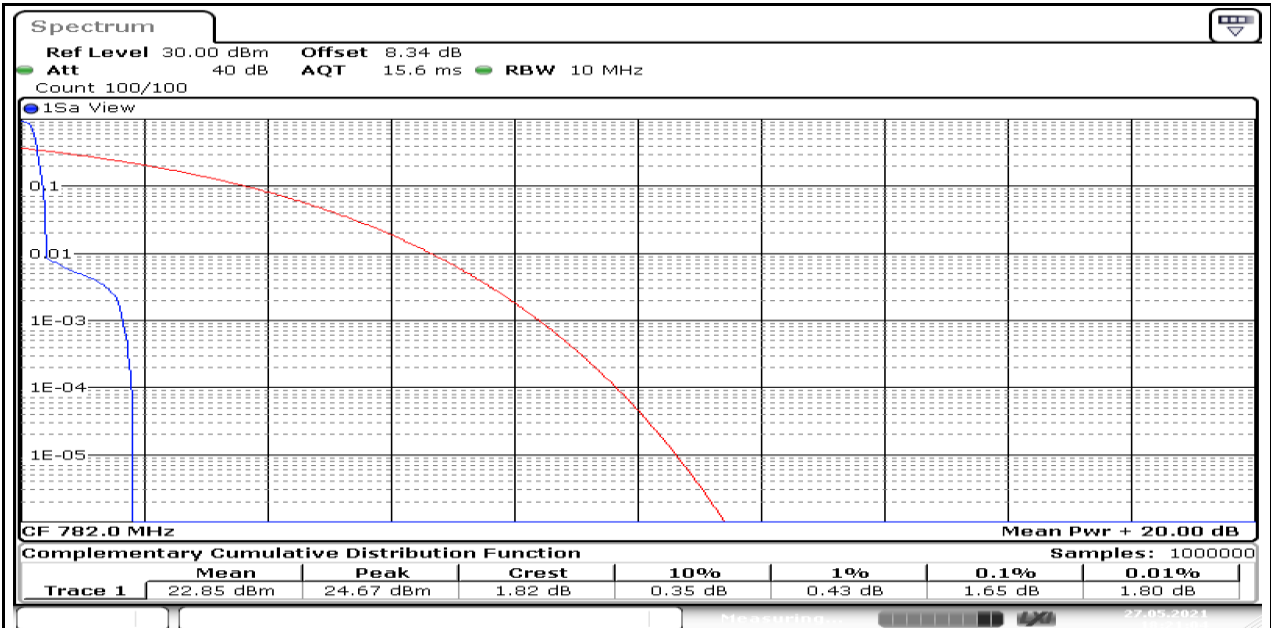

Band13-Stand-Alone-NaN-QPSK-23230-1@47-3.75kHz-1.65-<=13-PASS

Band13-Stand-Alone-NaN-BPSK-23230-1@0-15kHz-11.42-<=13-PASS