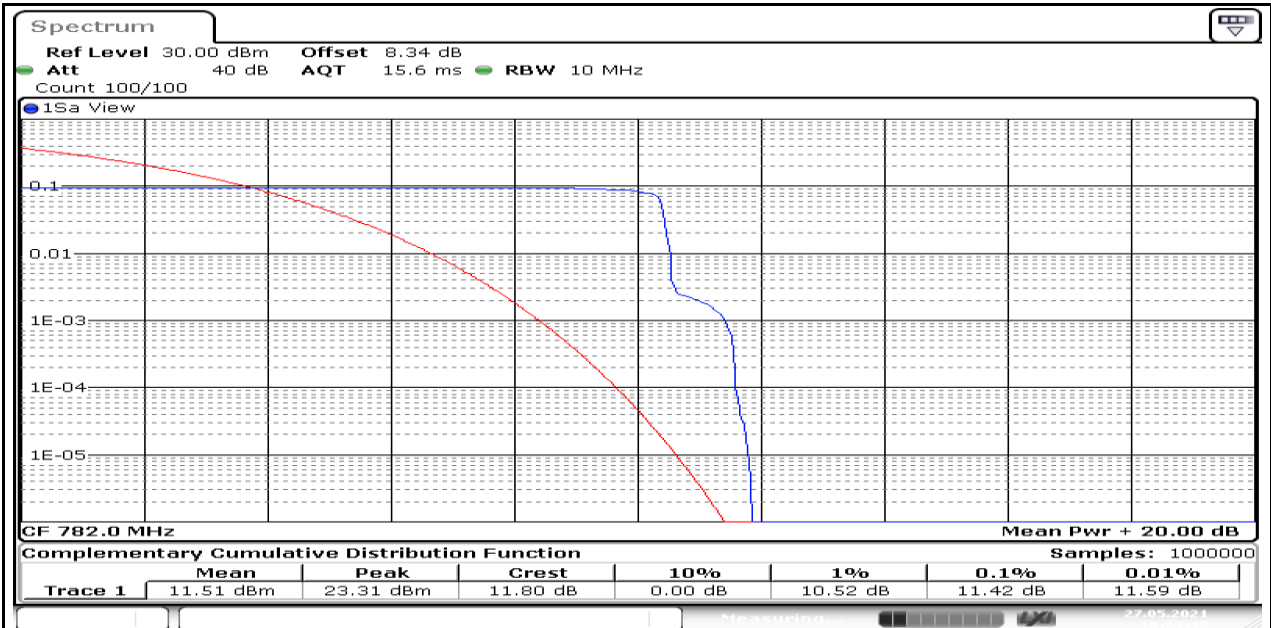

### Test Graphs

Band13-Stand-Alone-NaN-QPSK-23230-1@0-3.75kHz-1.65-<=13-PASS

Band13-Stand-Alone-NaN-QPSK-23230-1@47-3.75kHz-1.65-<=13-PASS

Band13-Stand-Alone-NaN-BPSK-23230-1@0-15kHz-11.42-<=13-PASS

Date: 27.MAY.2021 18:23:40