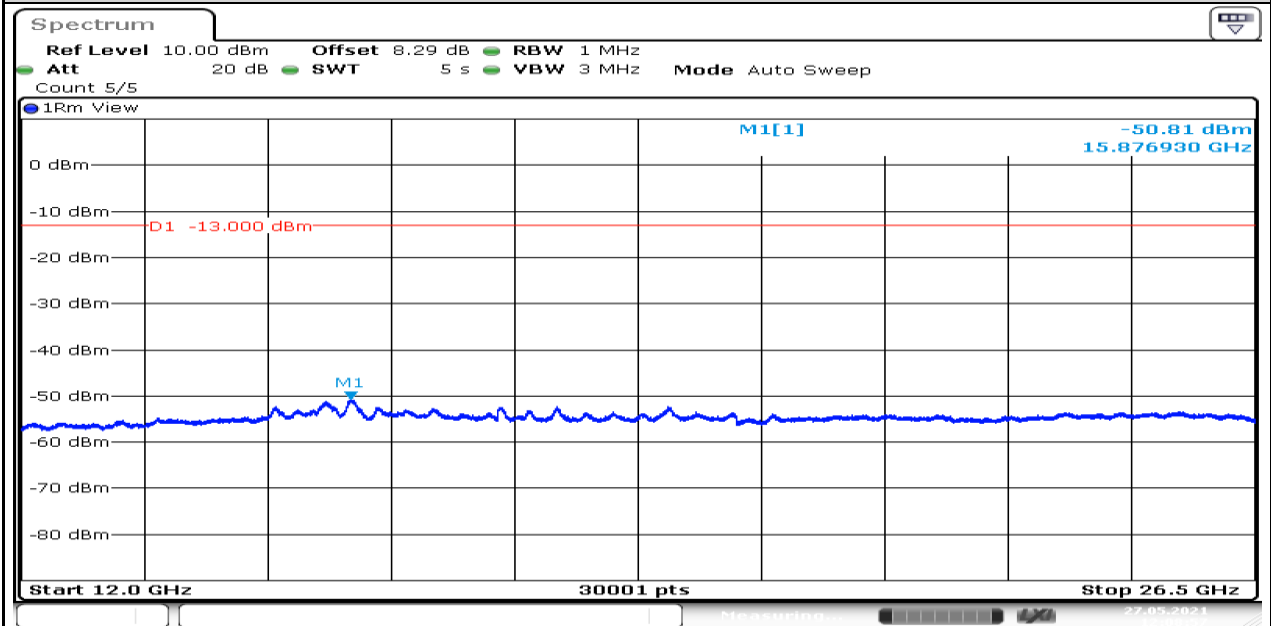

Band13-Stand-Alone-NaN-QPSK-23181-12@0-15kHz-12000-26500-12000~26500MHz@-50.81dBm--13-PASS