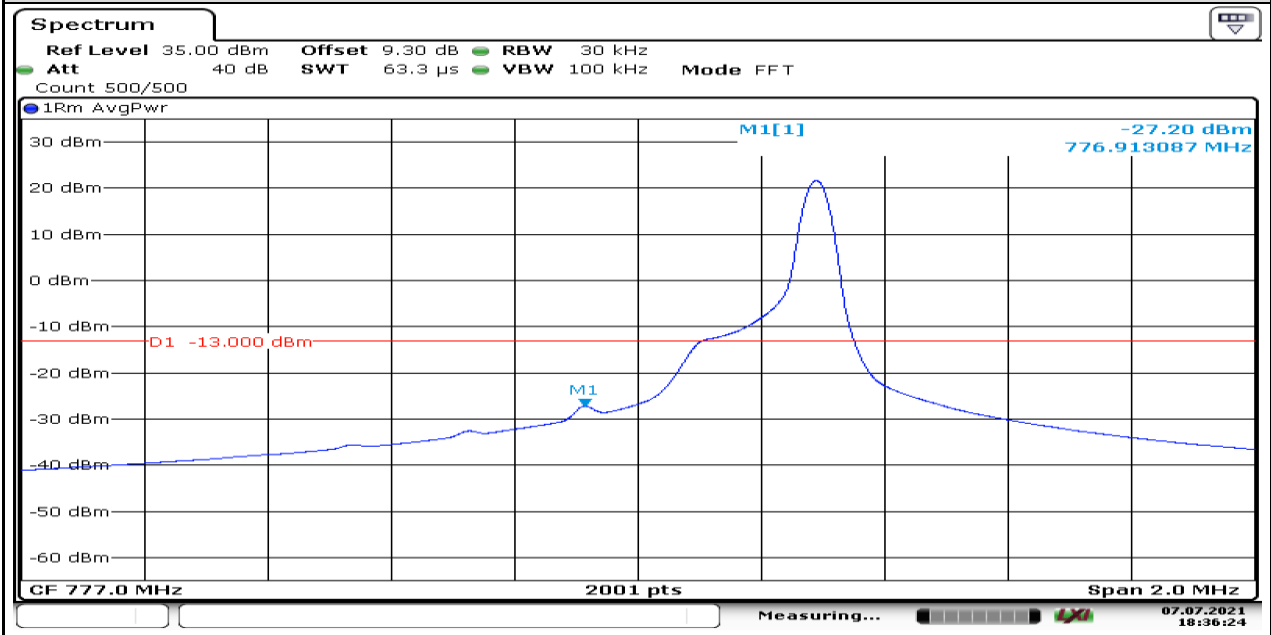

Band13-Stand-Alone-3.75kHz-NaN-QPSK-23182-1@47--27.20-PASS

Band13-Stand-Alone-15kHz-NaN-QPSK-23182-12@0--33.15-PASS