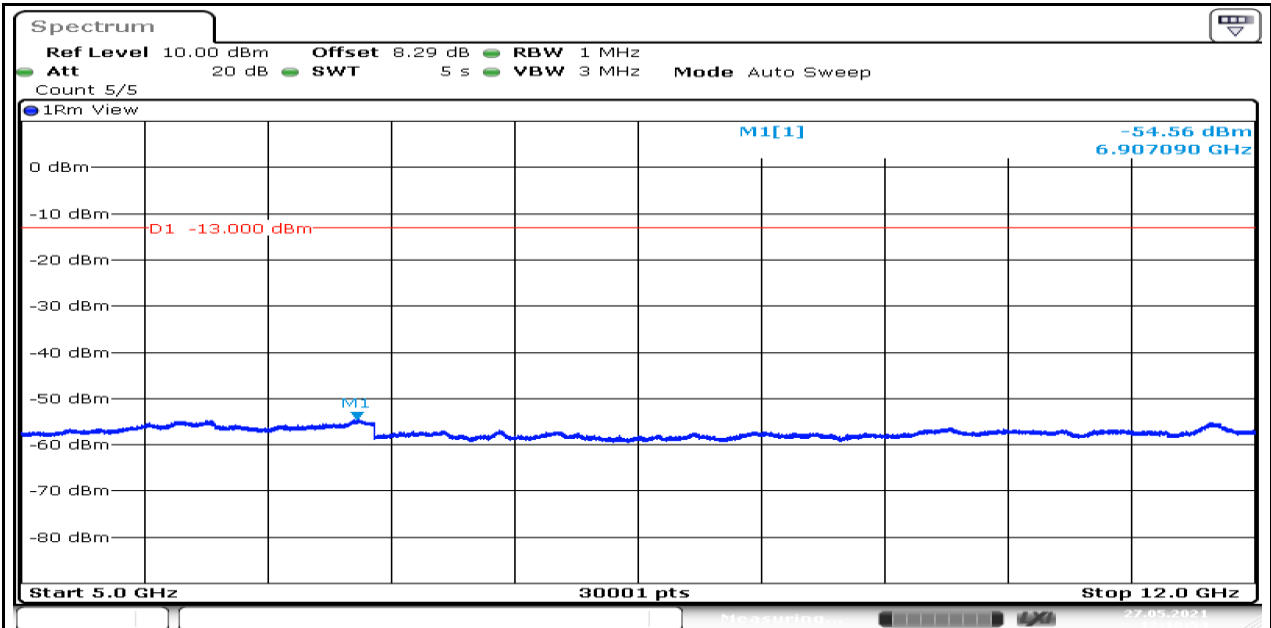

Band13-Stand-Alone-NaN-BPSK-23181-1@0-15kHz-12000-26500-12000~26500MHz@-50.67dBm--13-PASS

Band13-Stand-Alone-NaN-BPSK-23181-1@11-15kHz-30-1000-30~1000MHz@-36.2dBm--13-PASS