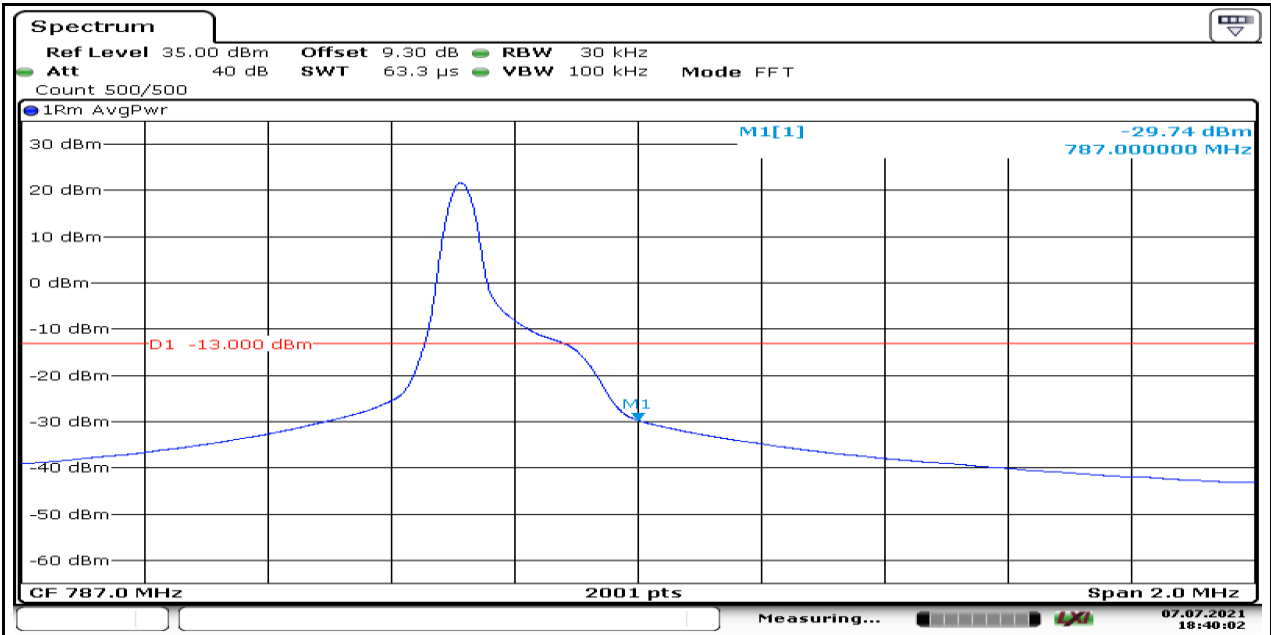

Date: 7.JUL.2021 18:40:02