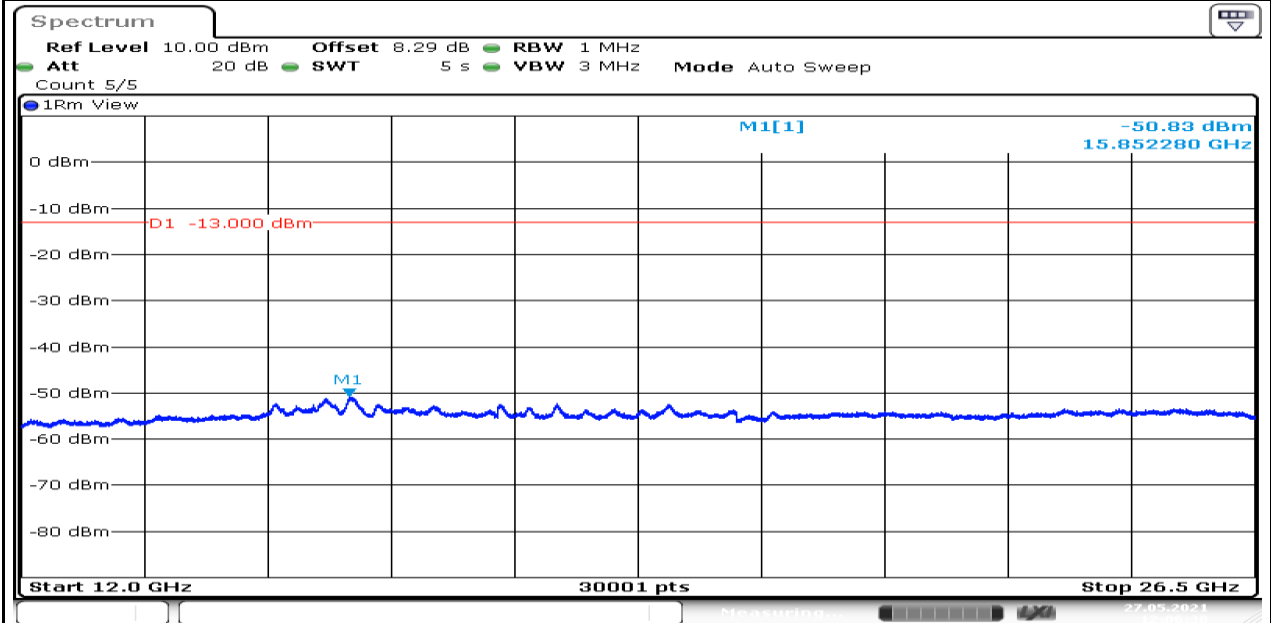

Band13-Stand-Alone-NaN-QPSK-23181-1@47-3.75kHz-12000-26500-12000~26500MHz@-50.83dBm--13-PASS