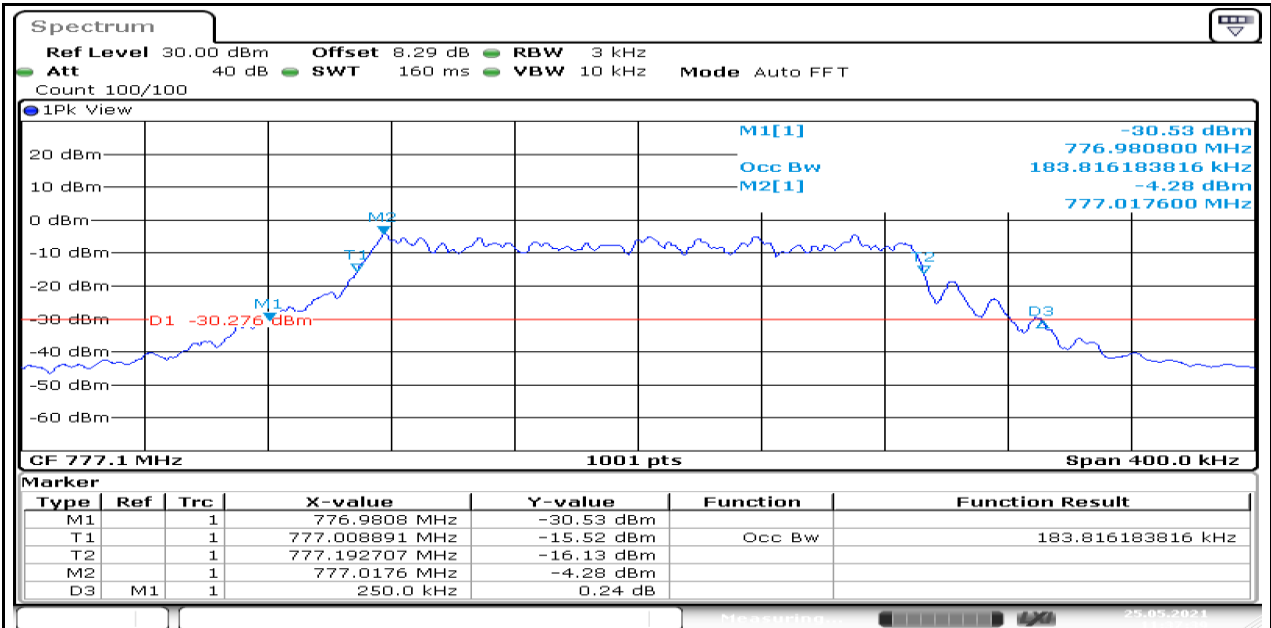

Band13-Stand-Alone-NaN-QPSK-23230-1@0-15kHz-0.117-PASS

Band13-Stand-Alone-NaN-QPSK-23230-12@0-15kHz-0.250-PASS