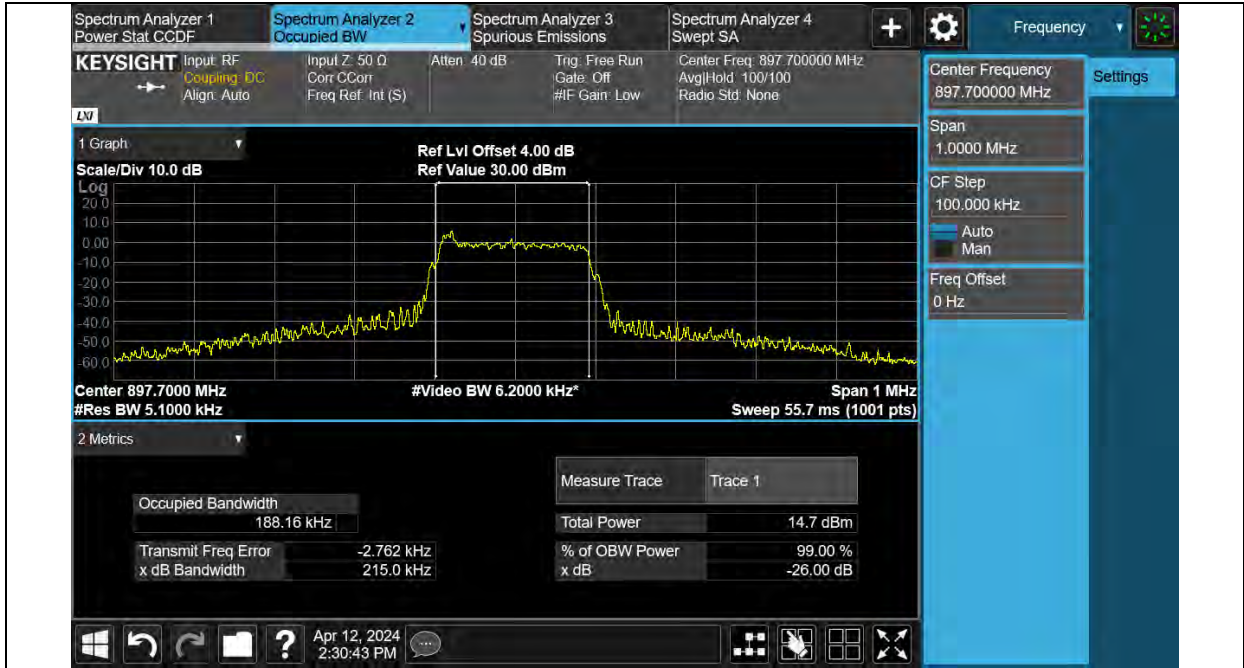

BUREAU VERITAS

Test Report No.: W7L-240204W001RF03