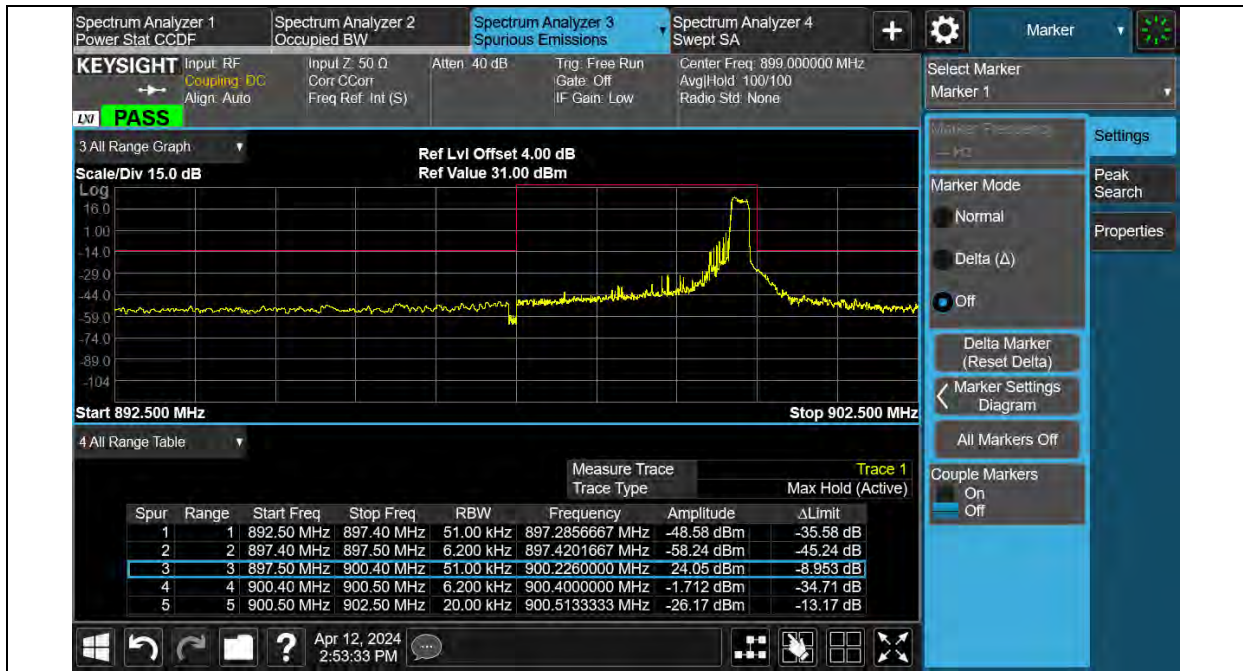

BUREAU VERITAS

Test Report No.: W7L-240204W001RF03