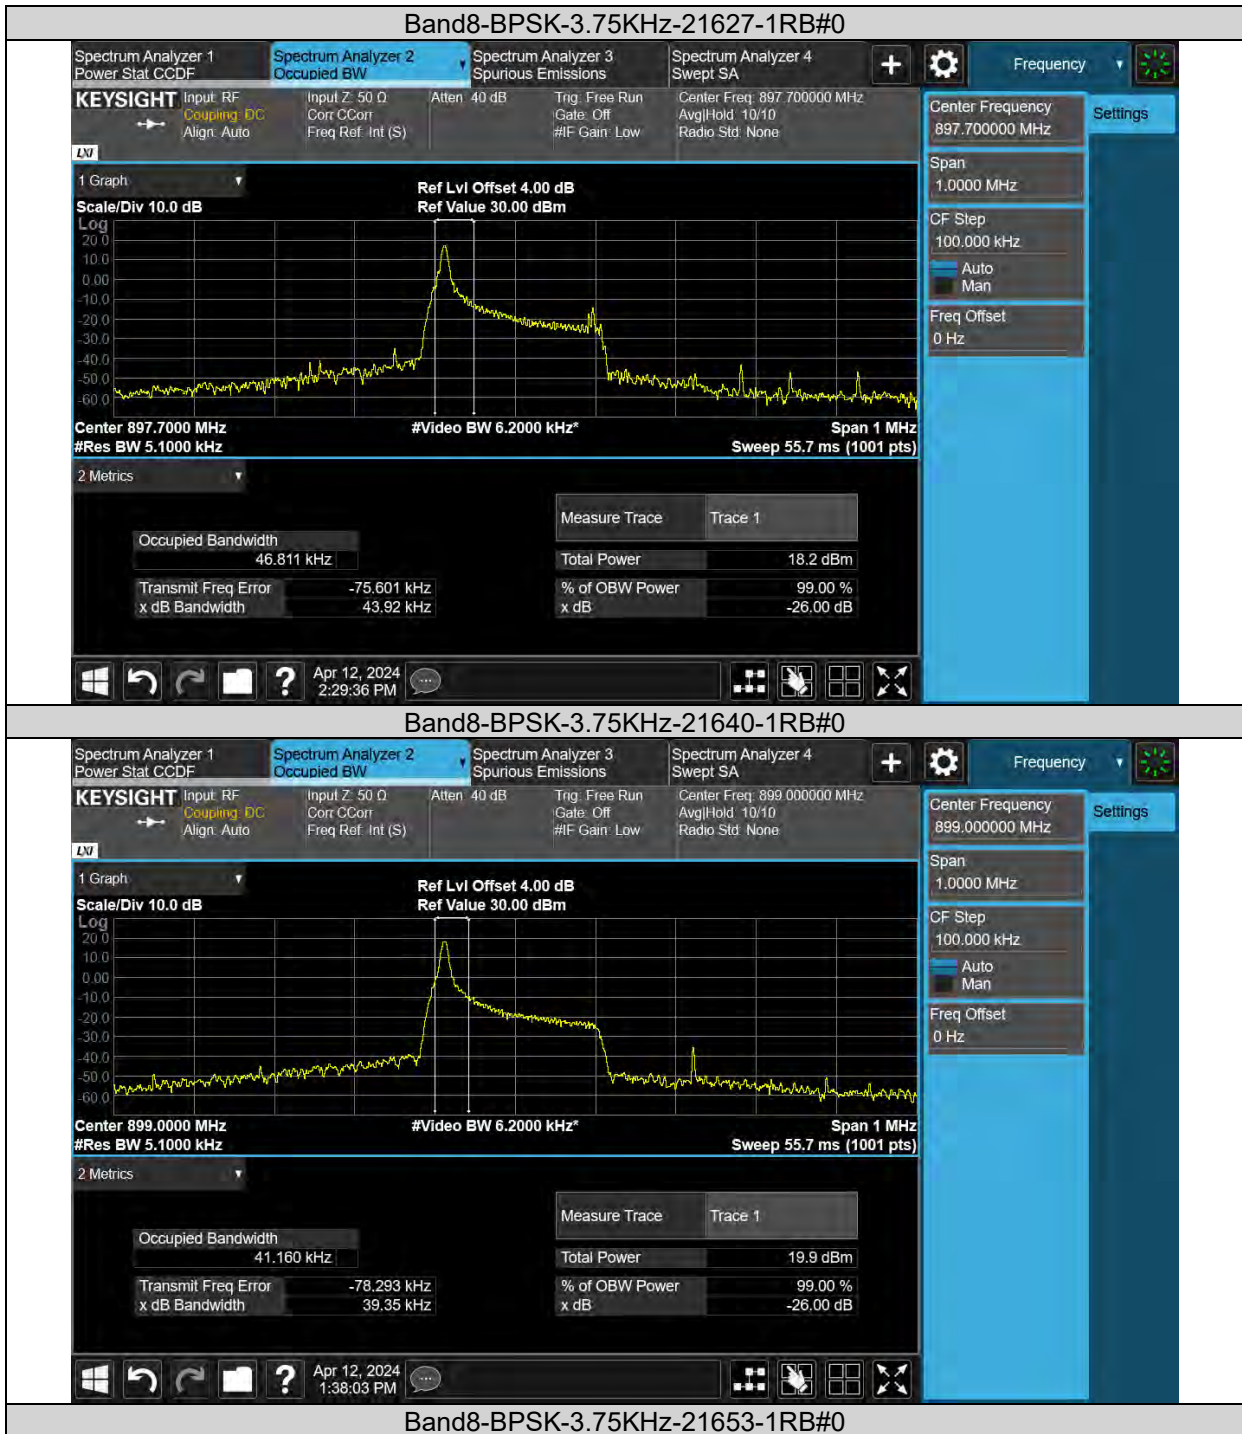

Test Graphs