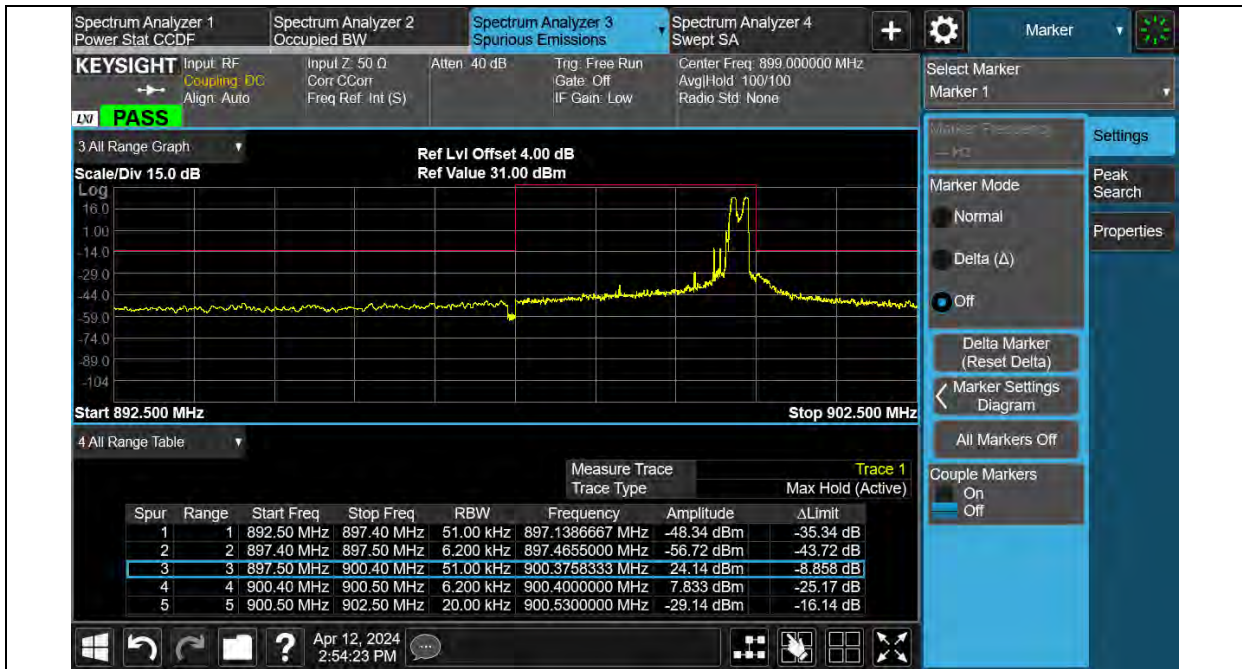

BUREAU VERITAS

Test Report No.: W7L-240204W001RF03