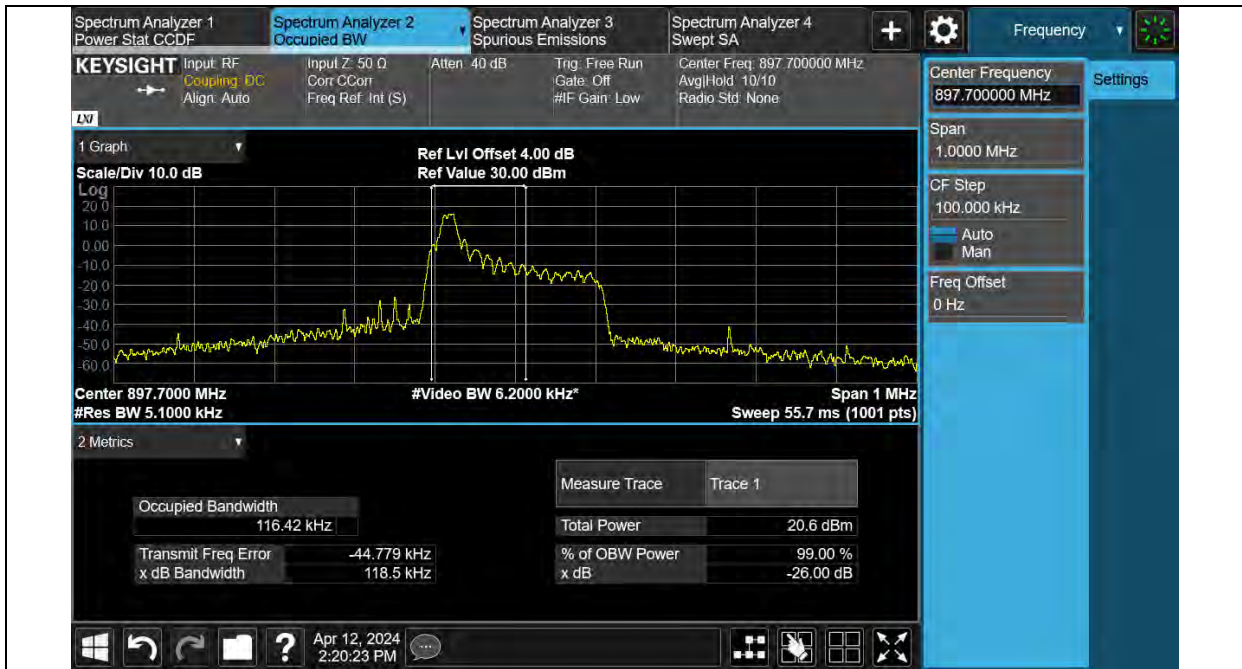

BUREAU VERITAS

Test Report No.: W7L-240204W001RF03