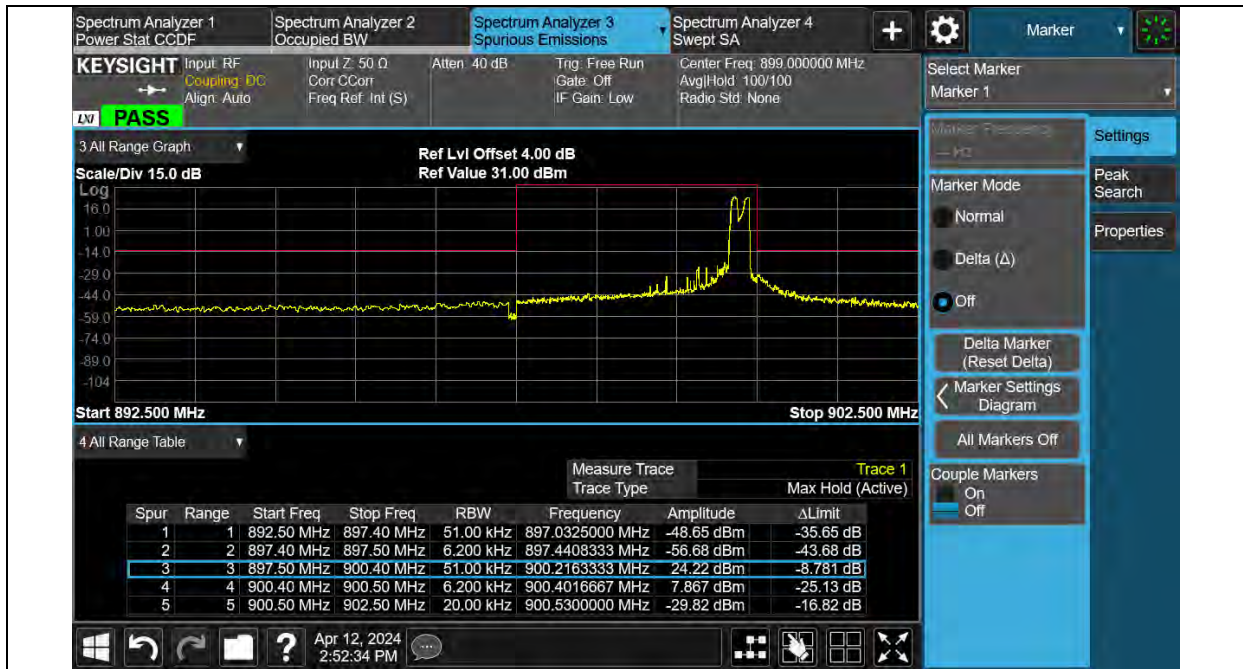

BUREAU VERITAS

Test Report No.: W7L-240204W001RF03