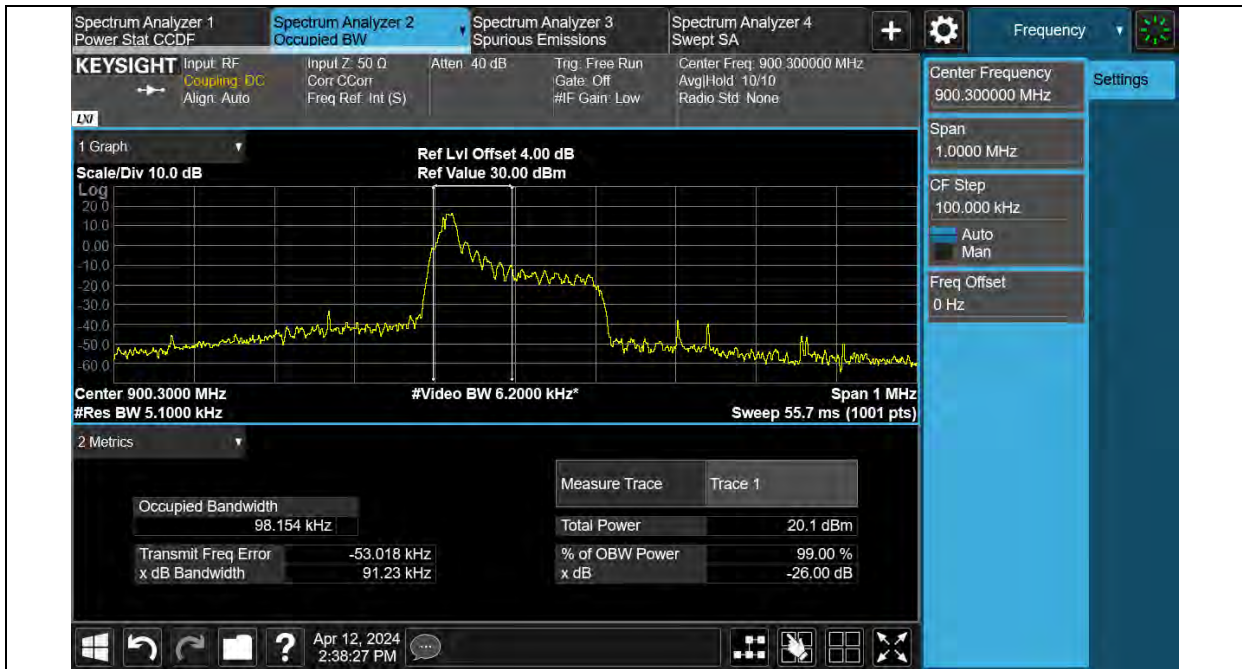

BUREAU VERITAS

Test Report No.: W7L-240204W001RF03