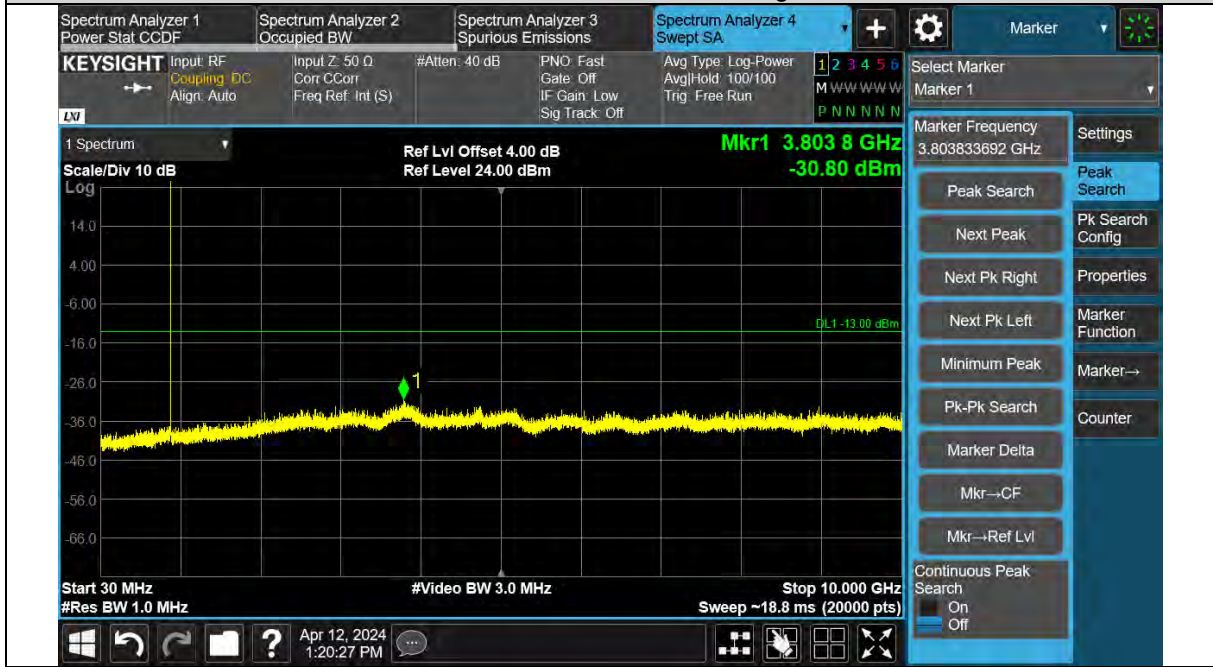

Band8A-1.4MHz-16QAM-21648-1RB#0-Range:30~10000MH

Band8A-3MHz-QPSK-21640-1RB#0-Range:30~10000MH