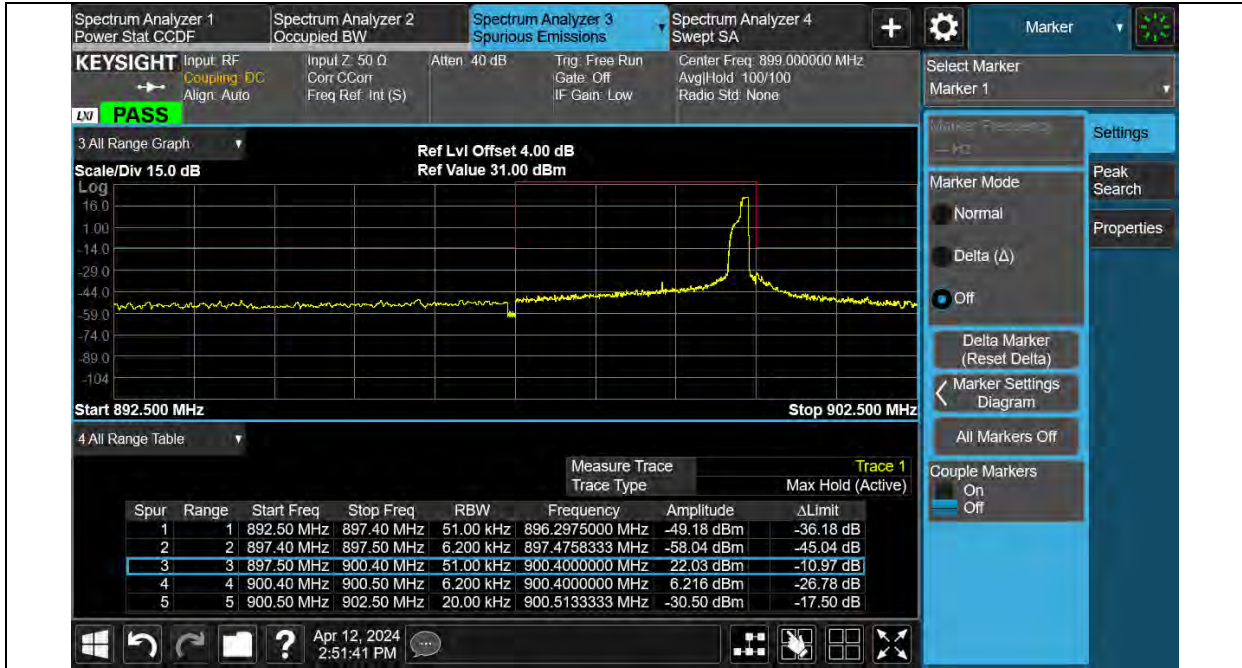

BUREAU VERITAS

Test Report No.: W7L-240204W001RF03