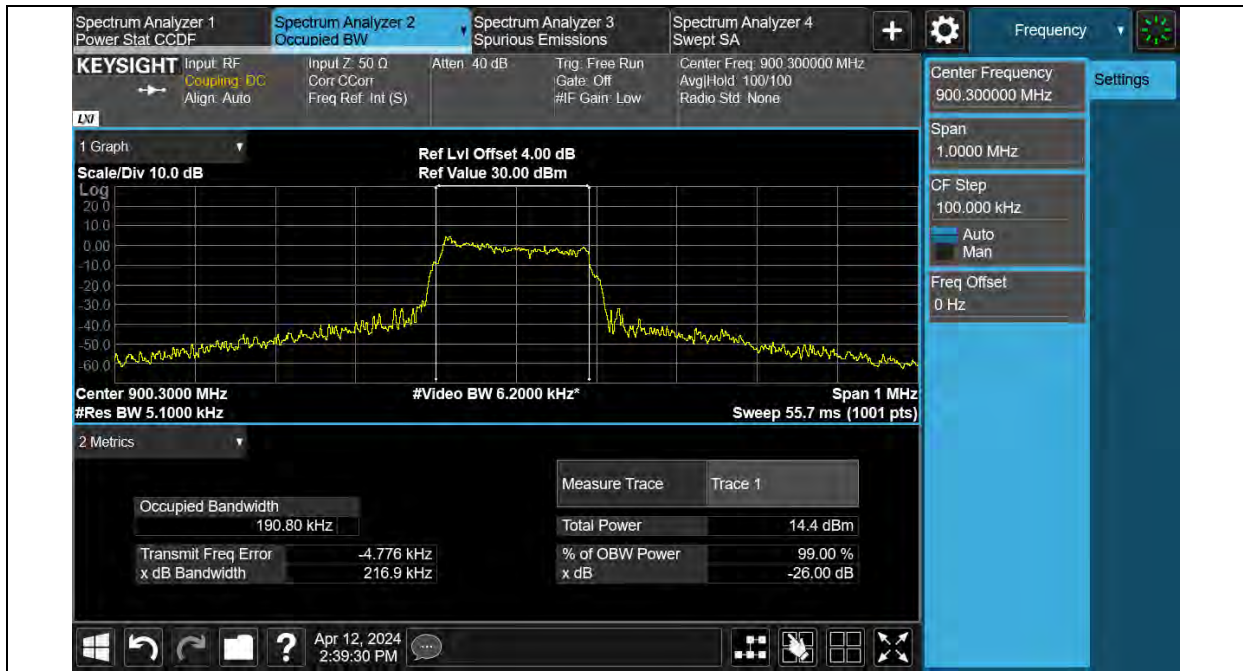

BUREAU VERITAS

Test Report No.: W7L-240204W001RF03