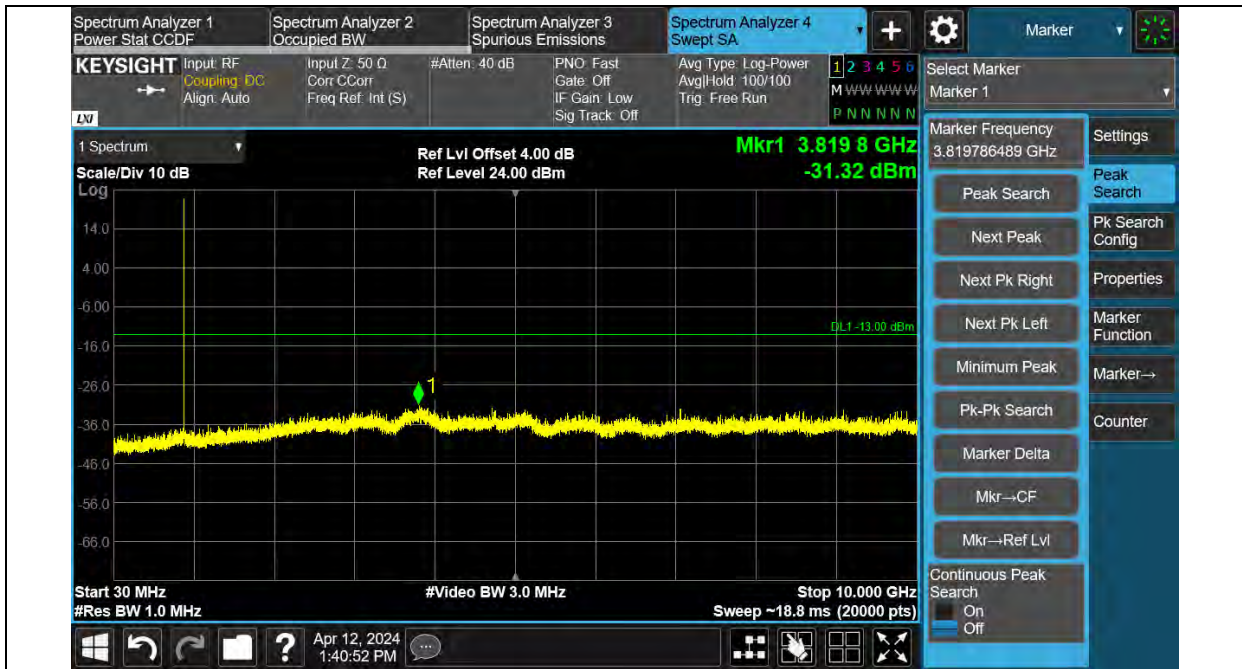

BUREAU VERITAS

Test Report No.: W7L-240204W001RF03