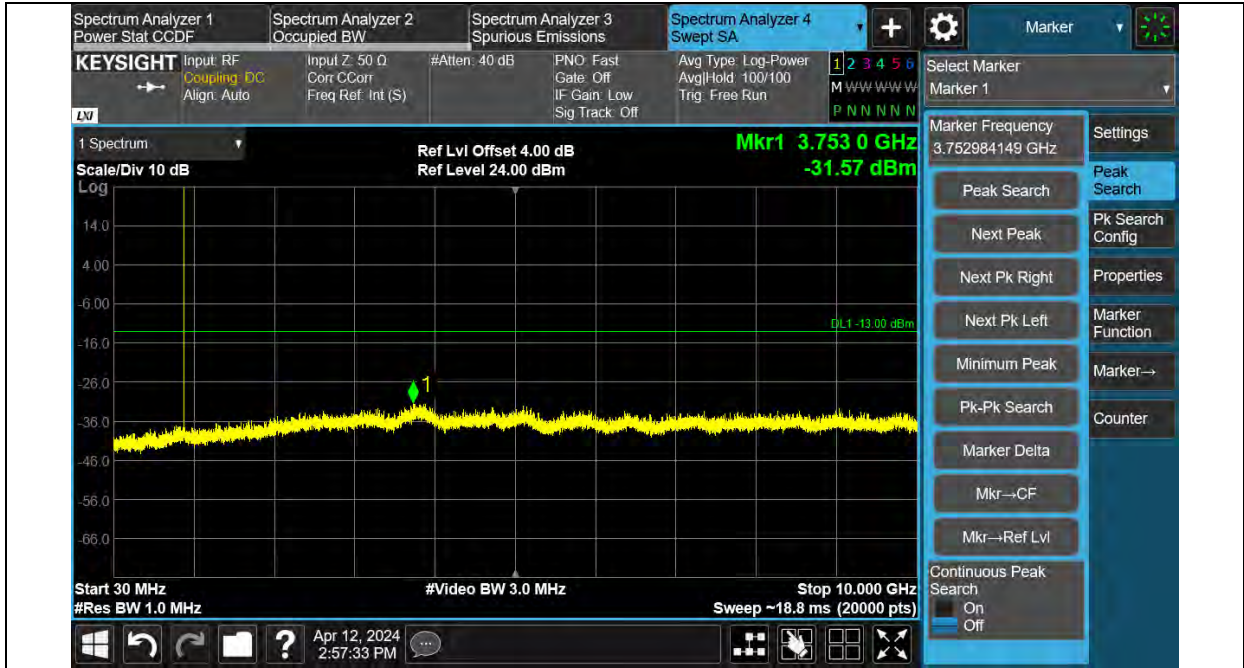

BUREAU VERITAS

Test Report No.: W7L-240204W001RF03