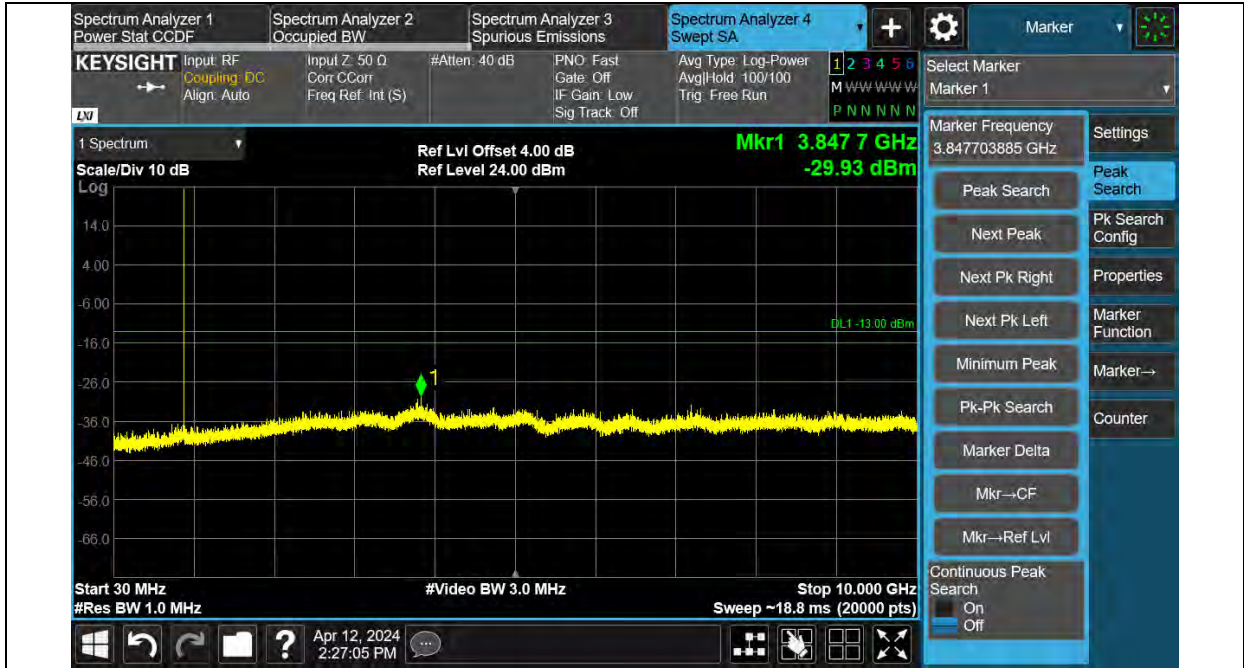

BUREAU VERITAS

Test Report No.: W7L-240204W001RF03