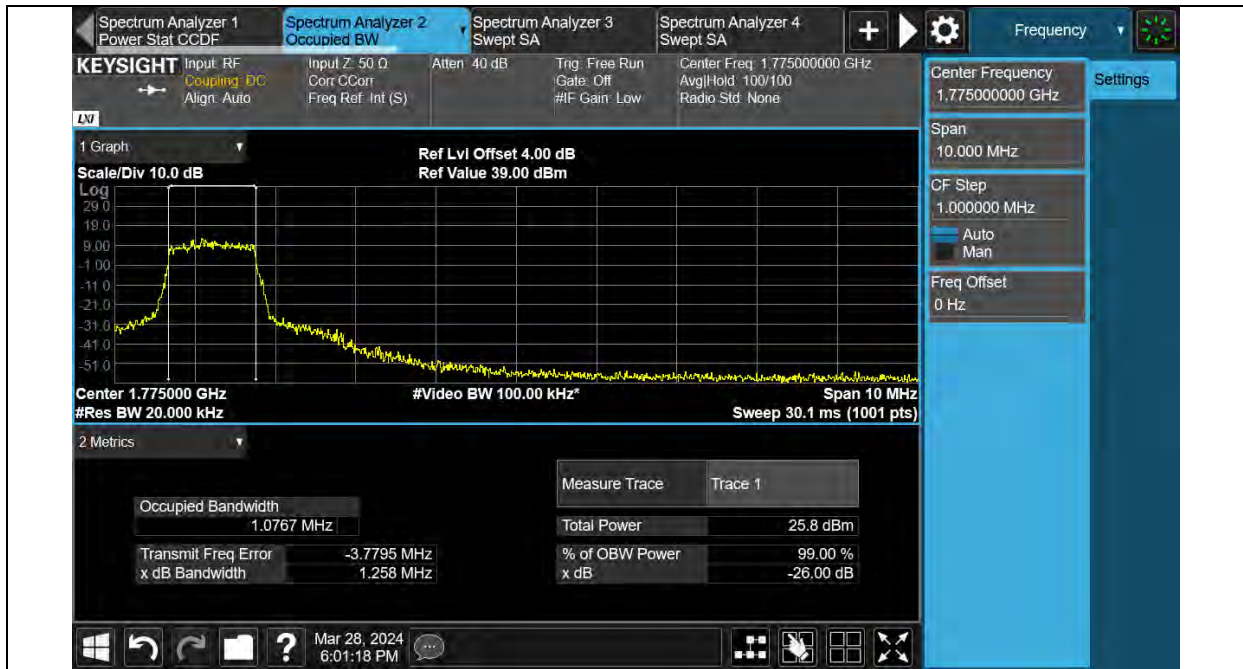

BUREAU VERITAS

Test Report No.: W7L-240204W001RF04