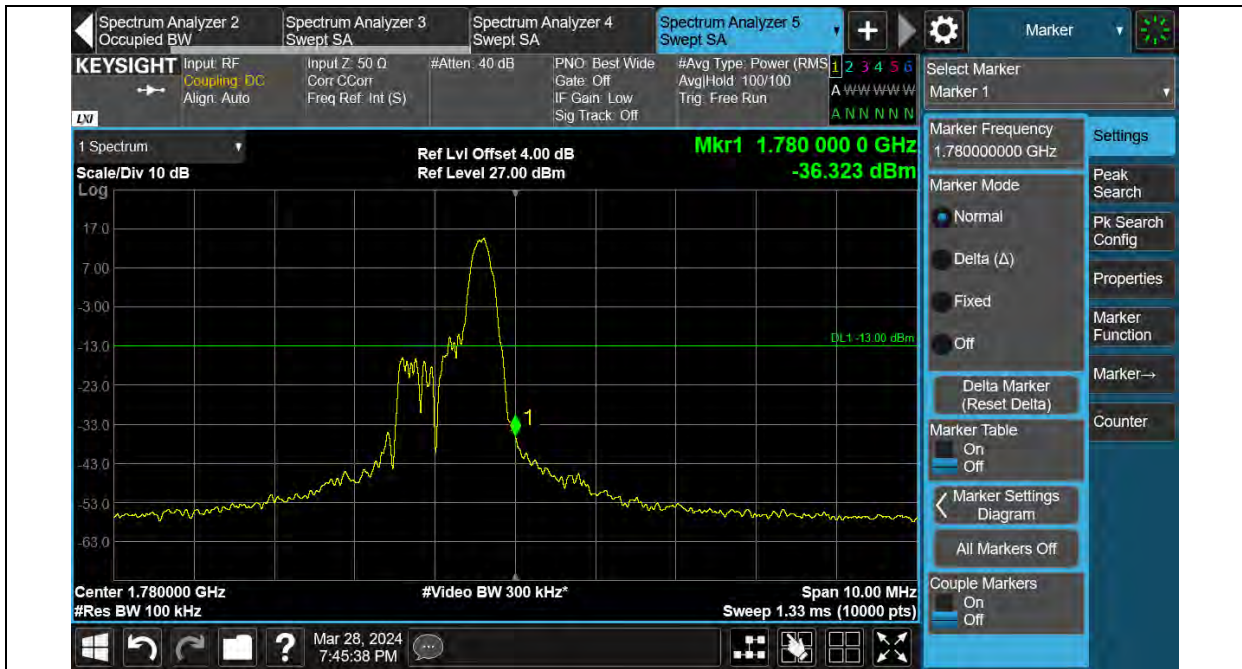

BUREAU VERITAS

Test Report No.: W7L-240204W001RF04