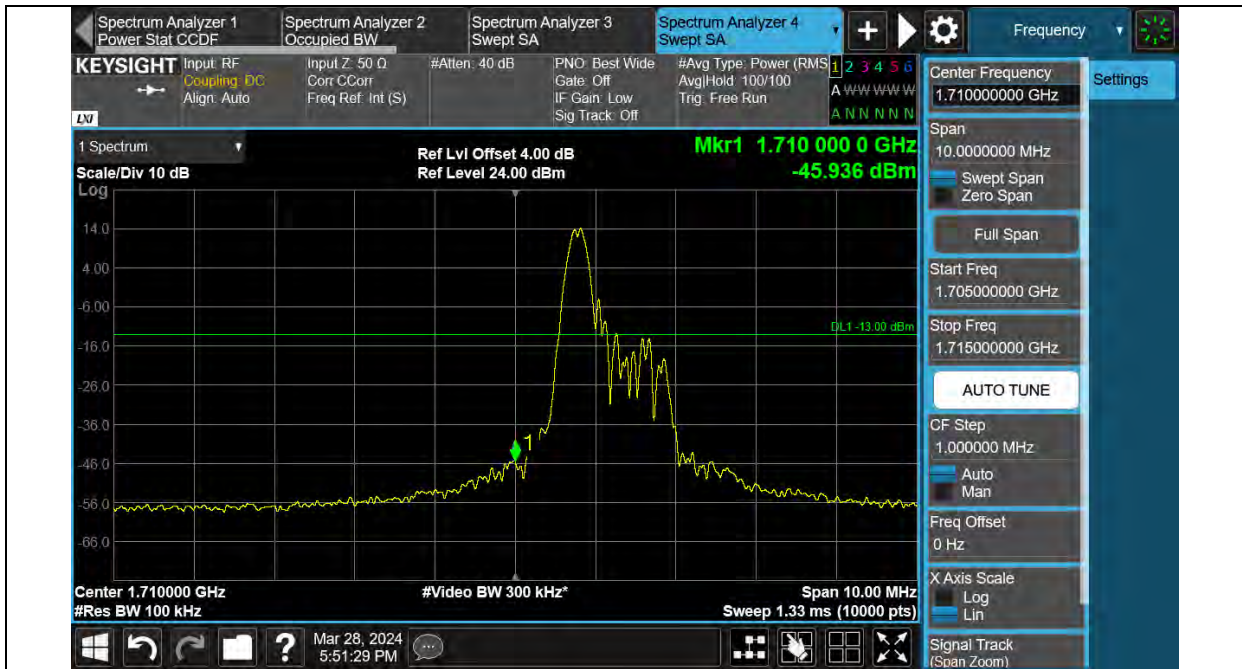

BUREAU VERITAS

Test Report No.: W7L-240204W001RF04