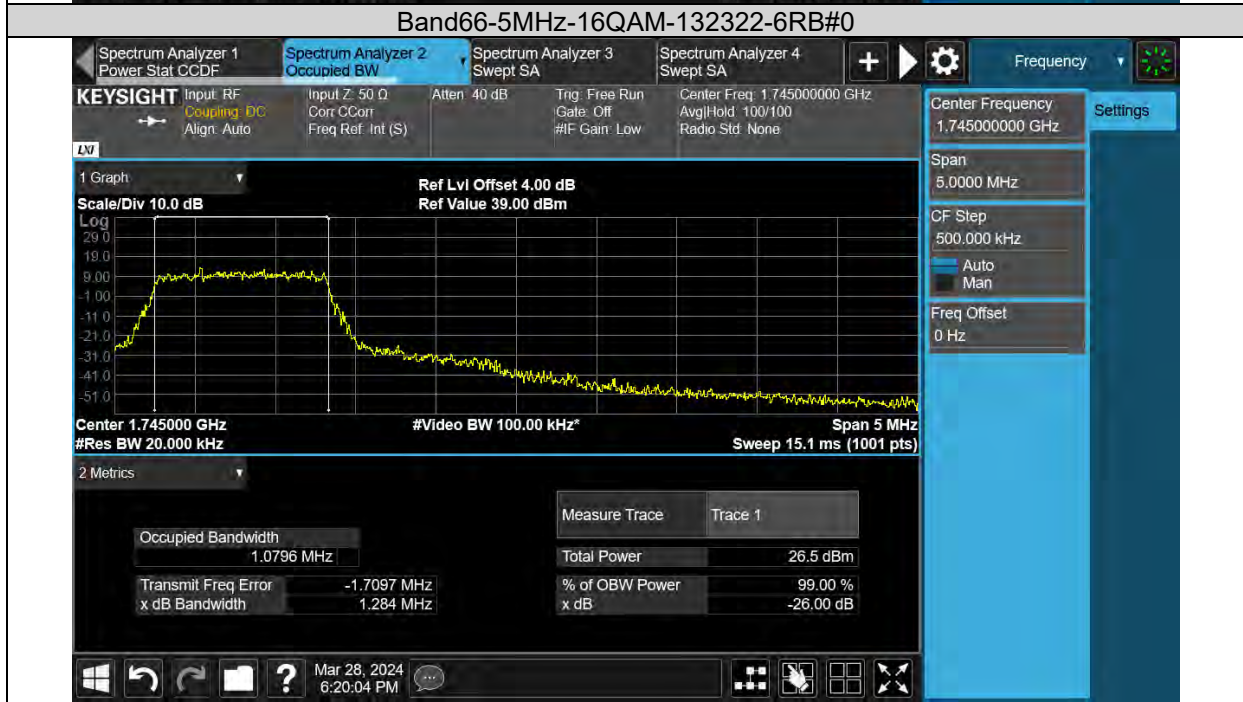

BUREAU VERITAS

Test Report No.: W7L-240204W001RF04