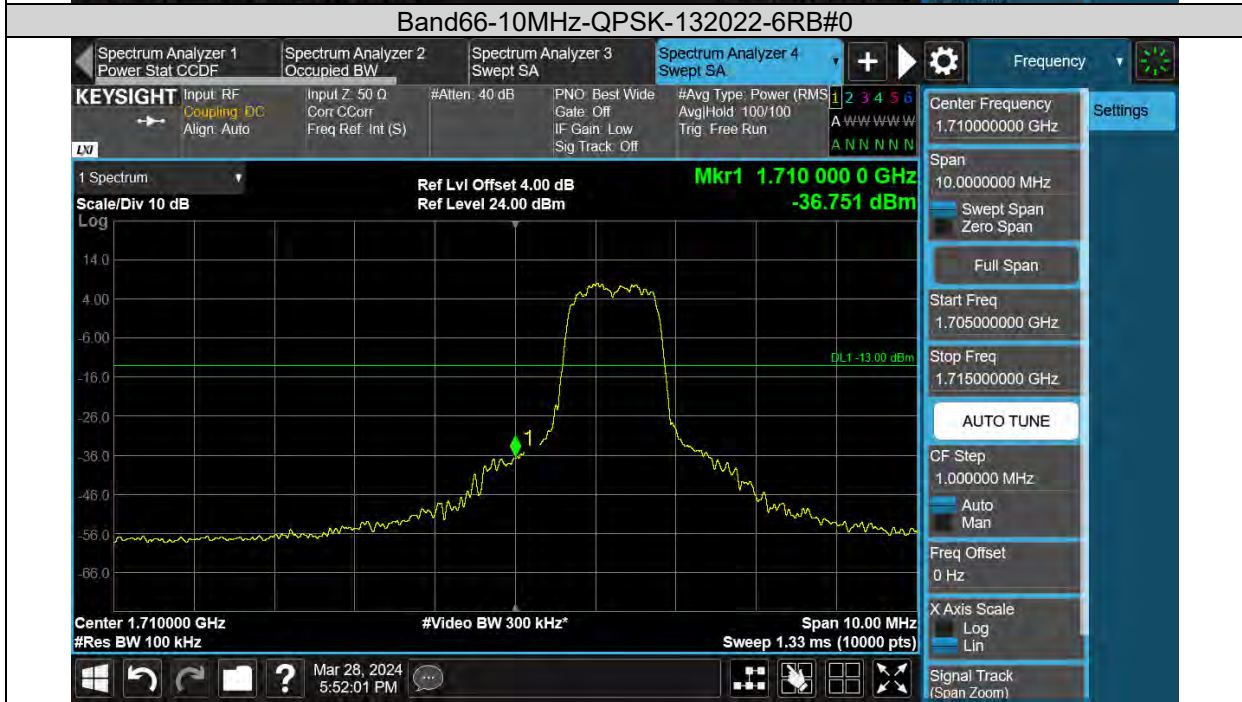

BUREAU VERITAS

Test Report No.: W7L-240204W001RF04