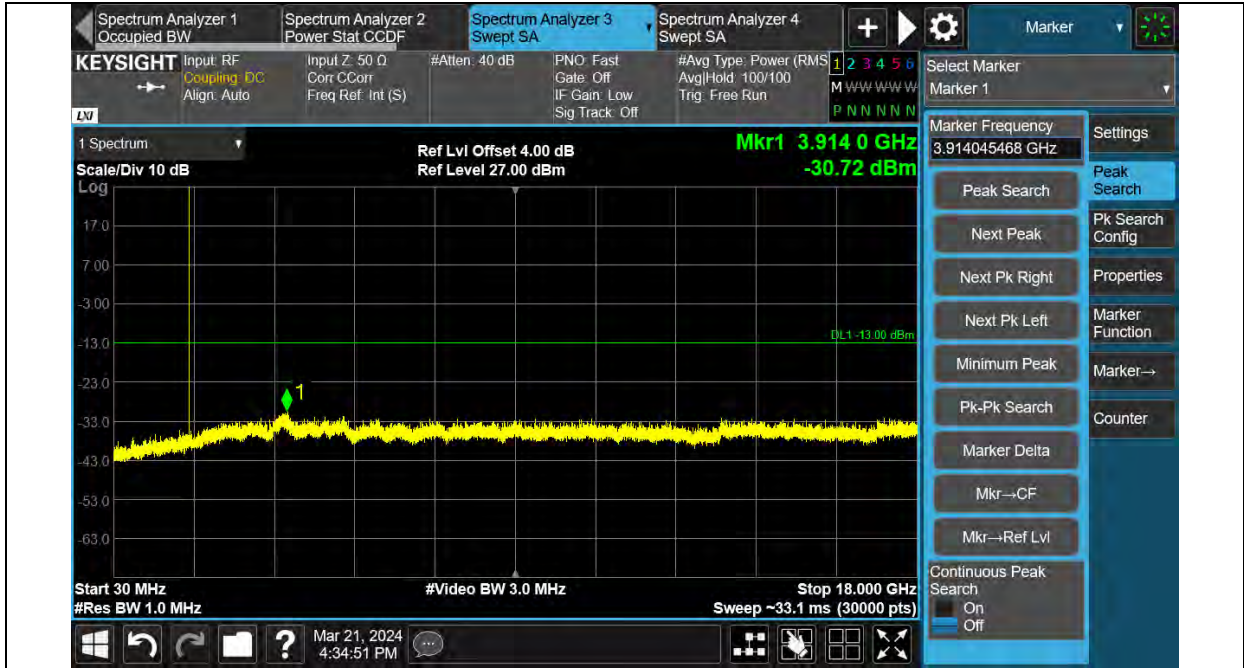

### Test Report No.: W7L-240204W001RF04

Band66-3MHz-16QAM-132657-1RB#0-Range:30~18000MHz

Band66-5MHz-QPSK-131997-1RB#0Range:30~18000MHz

BUREAU VERITAS

Test Report No.: W7L-240204W001RF04

Band66-5MHz-QPSK-132322-1RB#0-Range:30~18000MHz