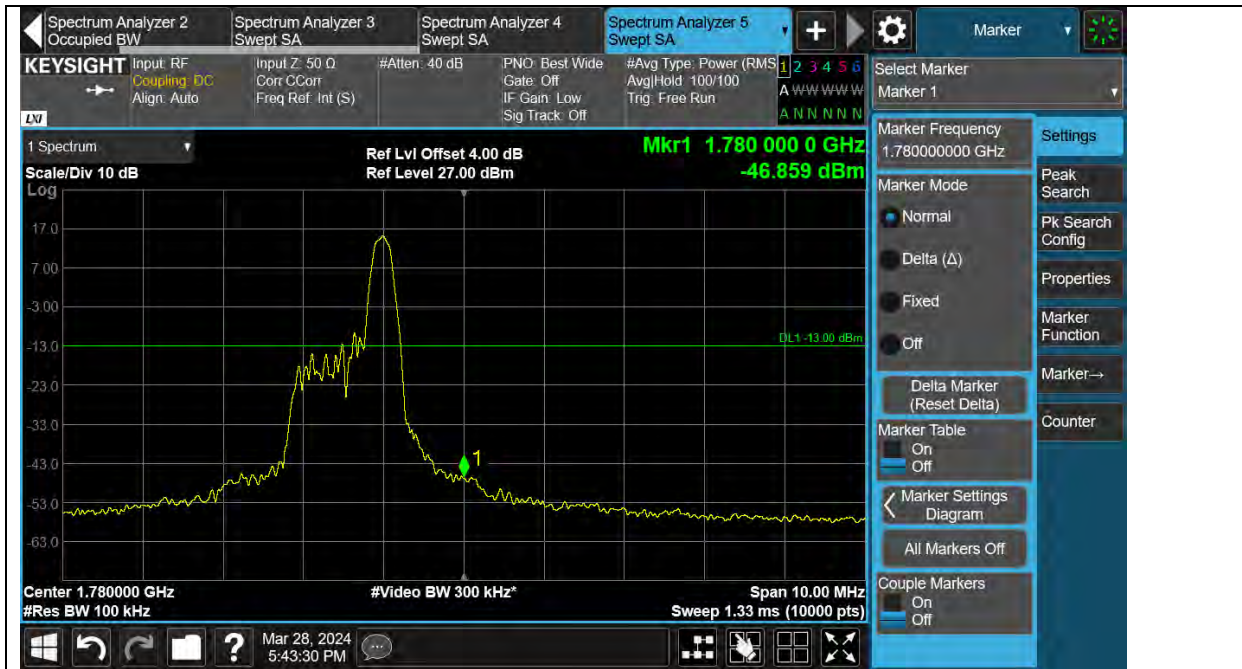

BUREAU VERITAS

Test Report No.: W7L-240204W001RF04