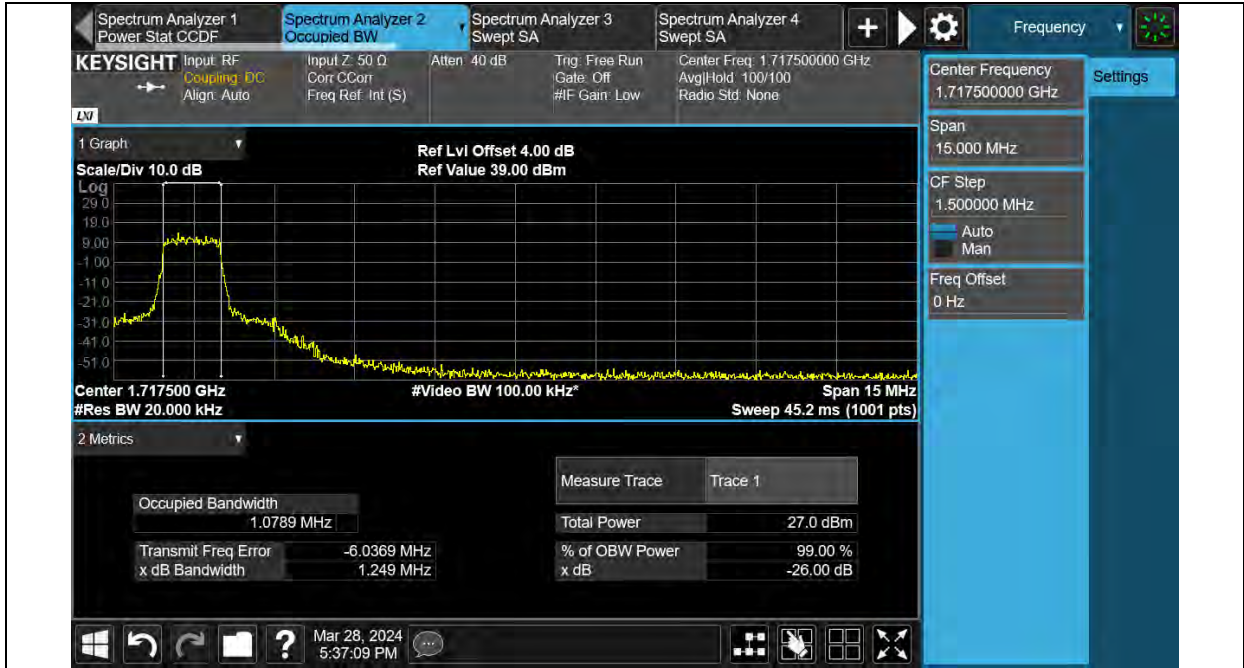

BUREAU VERITAS

Test Report No.: W7L-240204W001RF04