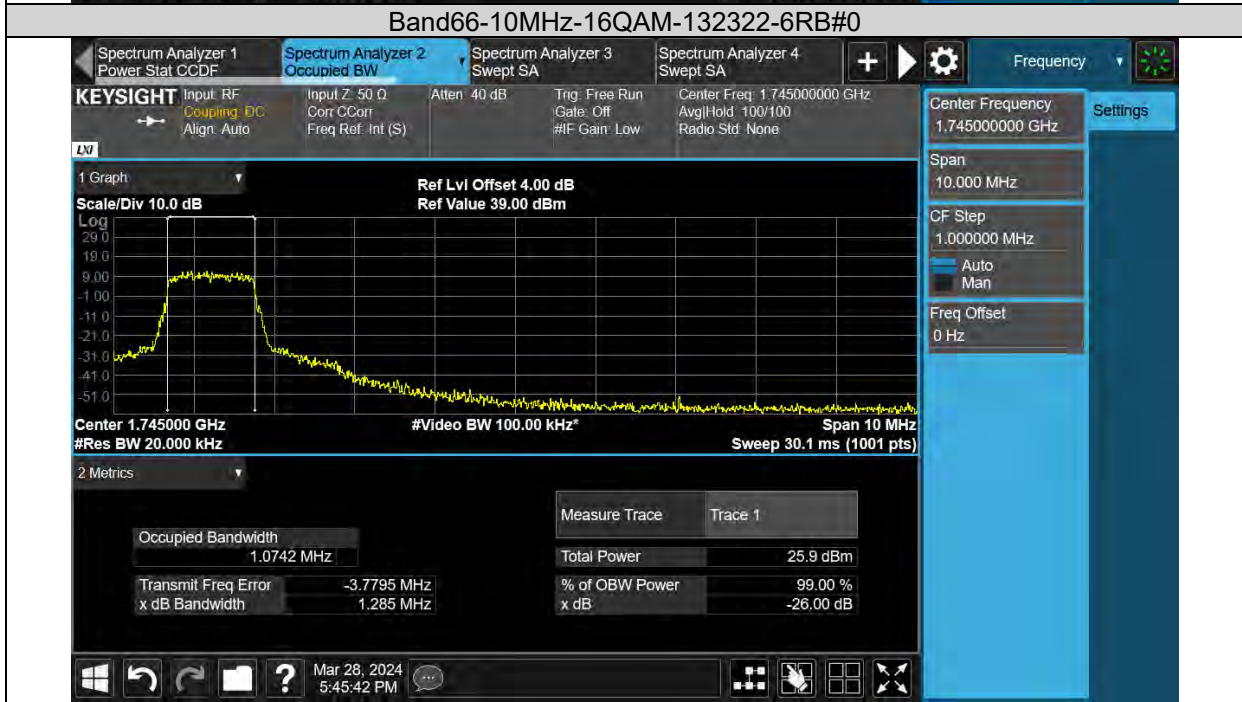

BUREAU VERITAS

Test Report No.: W7L-240204W001RF04