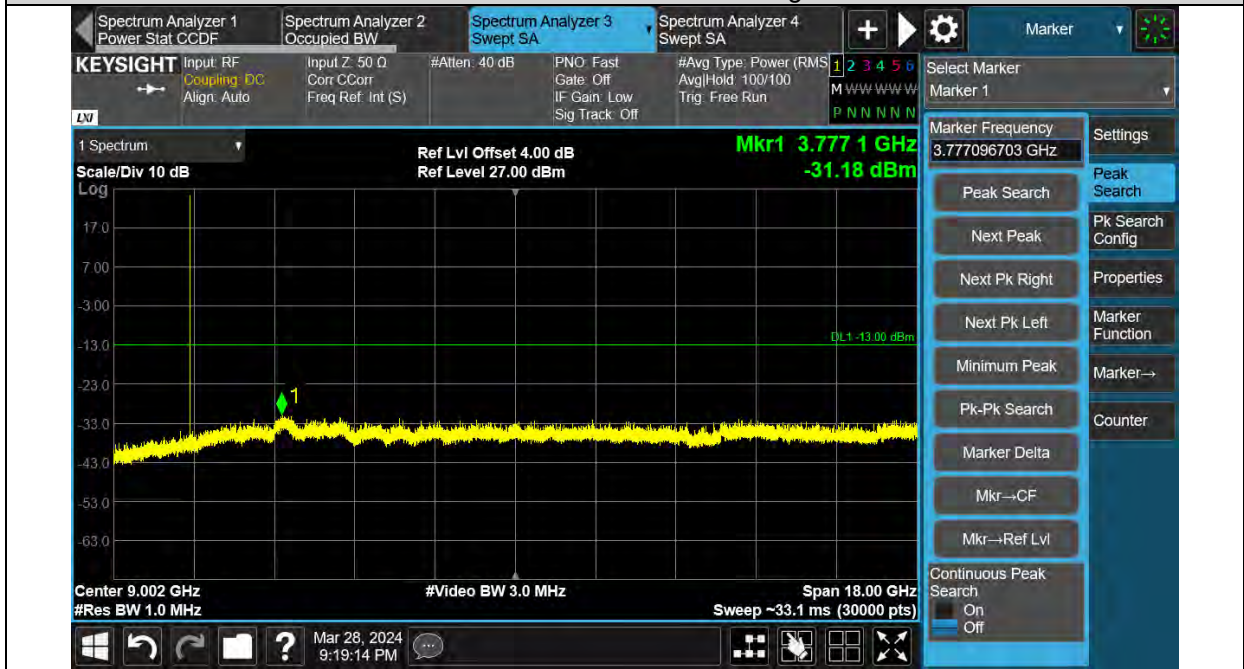

### Test Graphs

BUREAU VERITAS

Test Report No.: W7L-240204W001RF04

Band66-1.4MHz-16QAM-131979-1RB#0-Range:30~18000MHz

Band66-1.4MHz-16QAM-132322-1RB#0-Range:30~18000MHz

BUREAU VERITAS