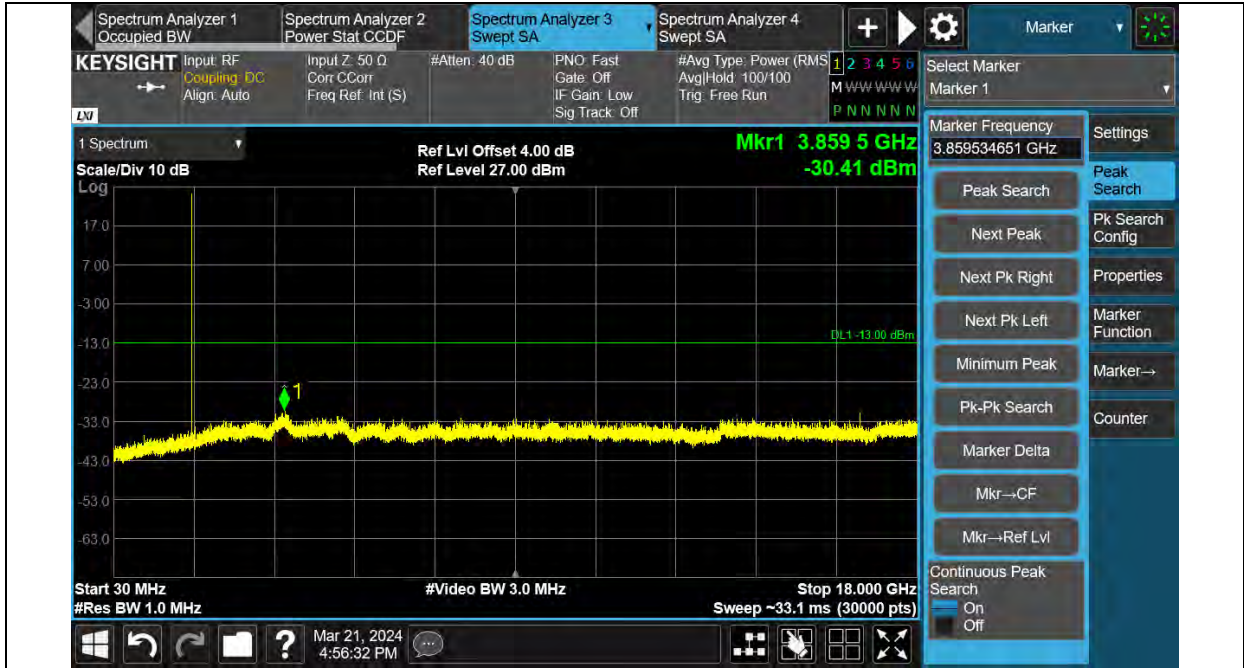

BUREAU VERITAS

Test Report No.: W7L-240204W001RF04

Band66-3MHz-16QAM-131987-1RB#0-Range:30~18000MHz