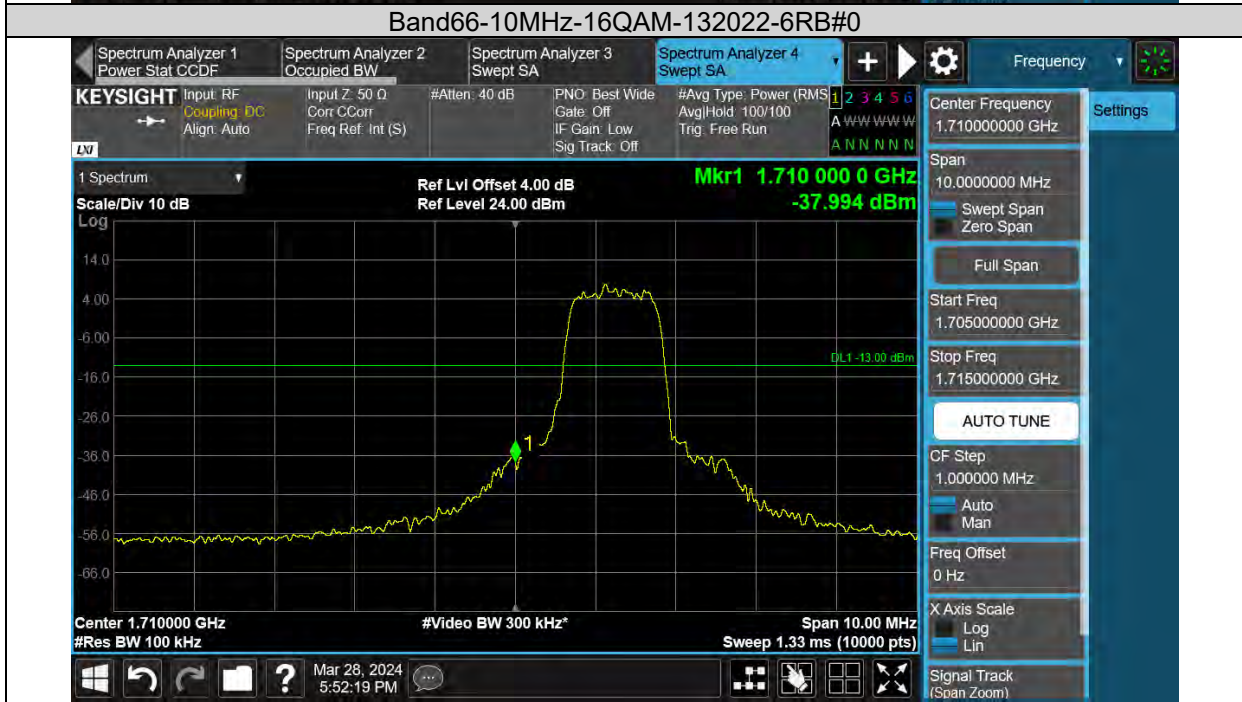

BUREAU VERITAS

Test Report No.: W7L-240204W001RF04