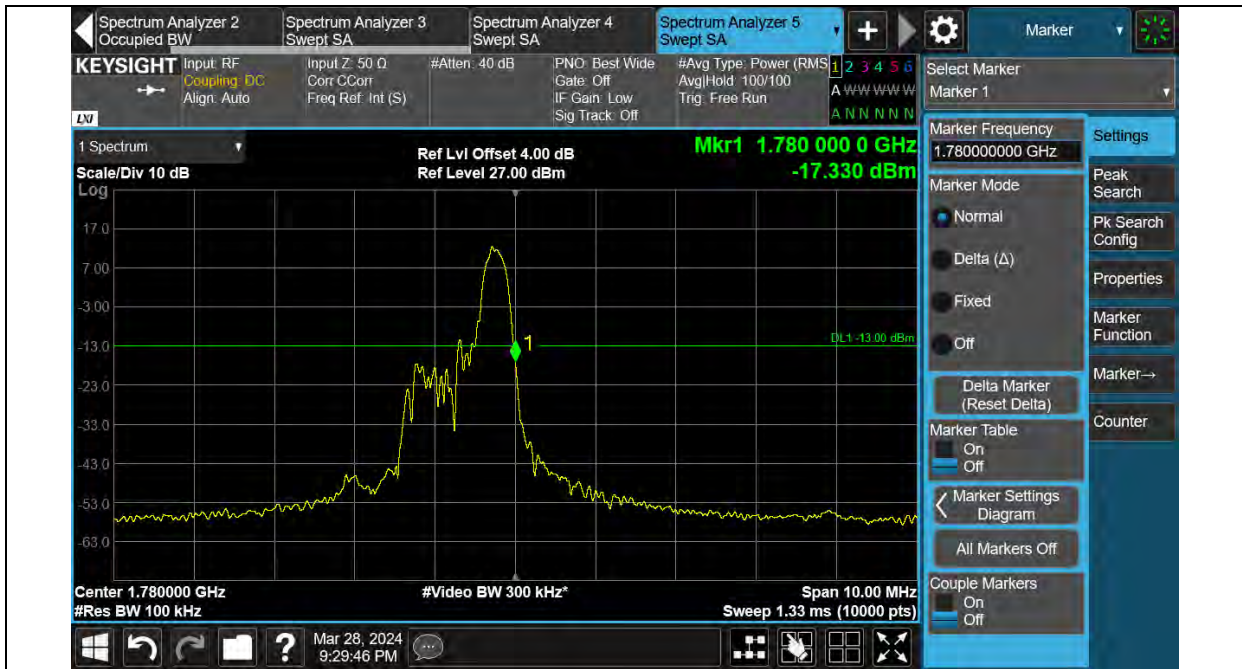

BUREAU VERITAS

Test Report No.: W7L-240204W001RF04

Band66-1.4MHz-16QAM-132665-6RB#0