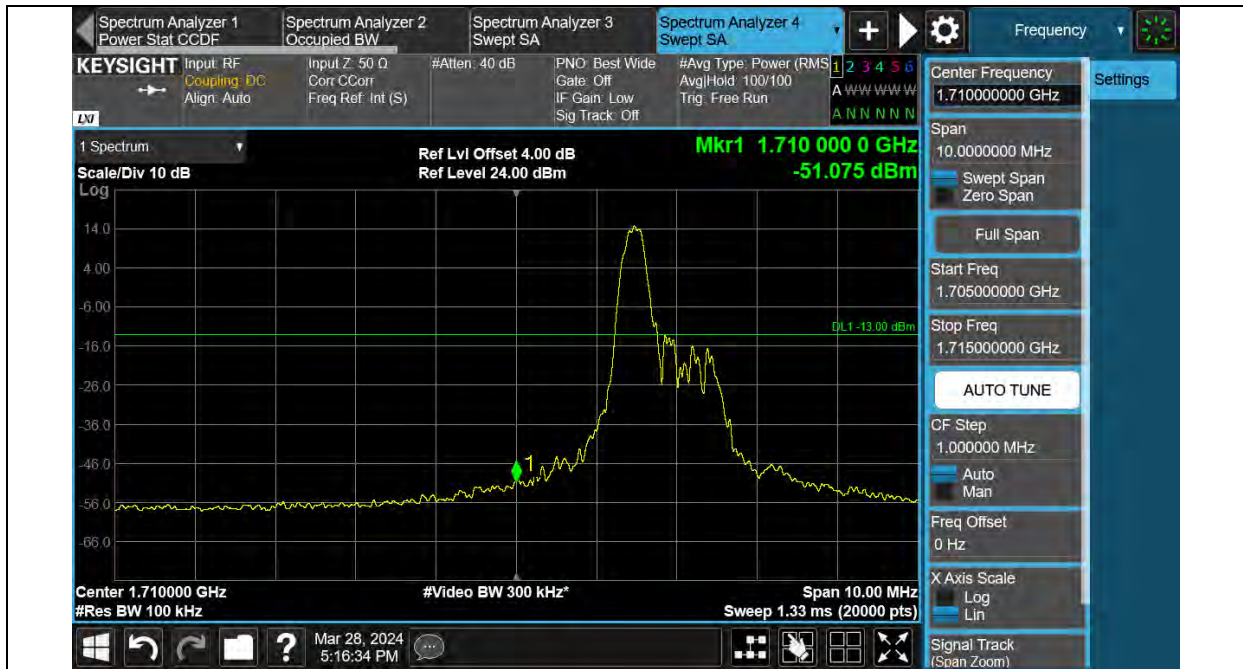

BUREAU VERITAS

Test Report No.: W7L-240204W001RF04