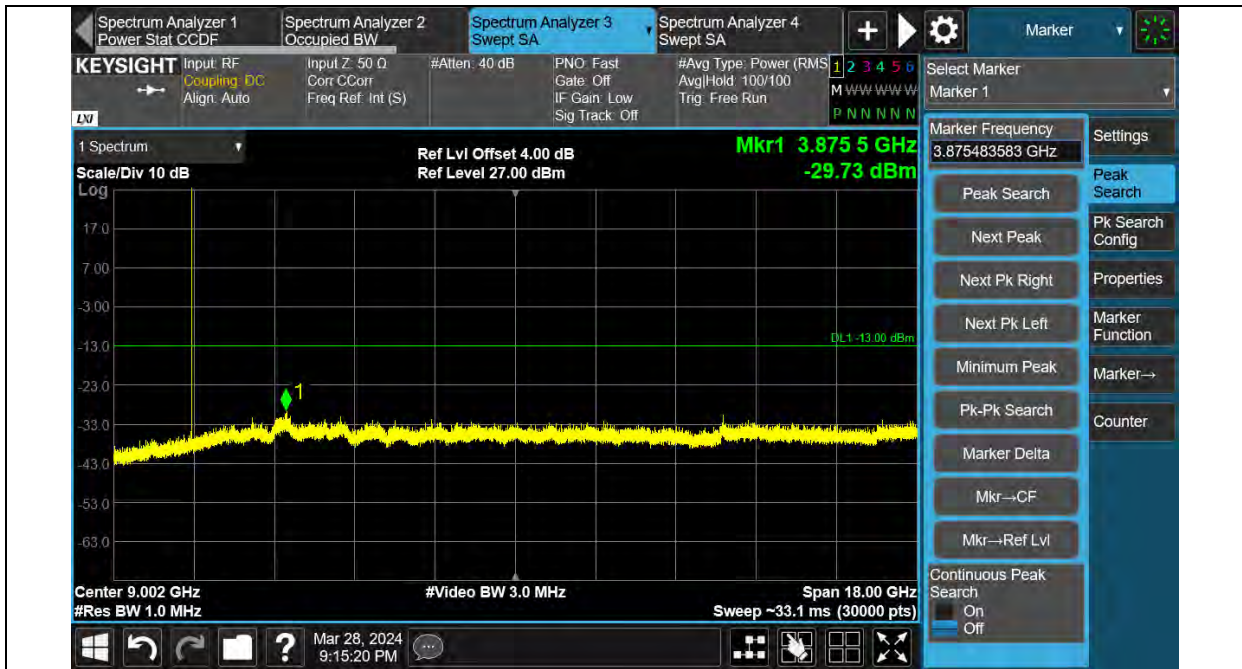

BUREAU VERITAS

Test Report No.: W7L-240204W001RF04

Band66-1.4MHz-16QAM-132665-1RB#0-Range:30~18000MHz