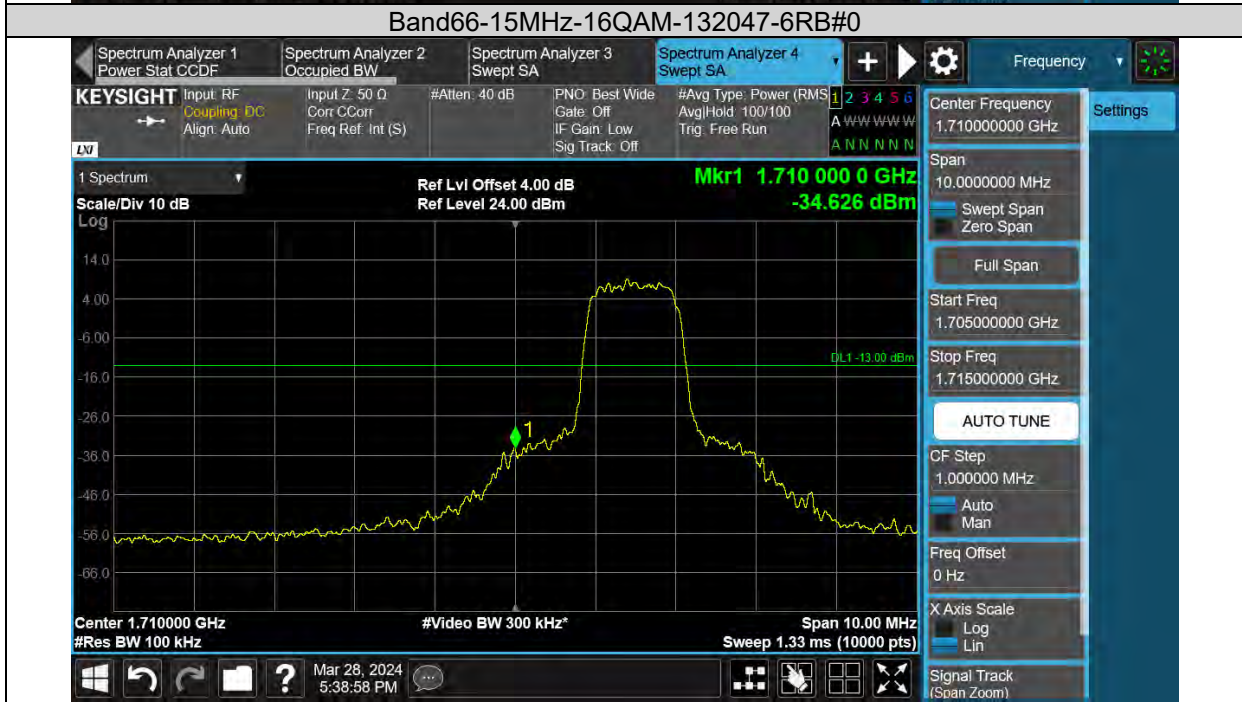

BUREAU VERITAS

Test Report No.: W7L-240204W001RF04