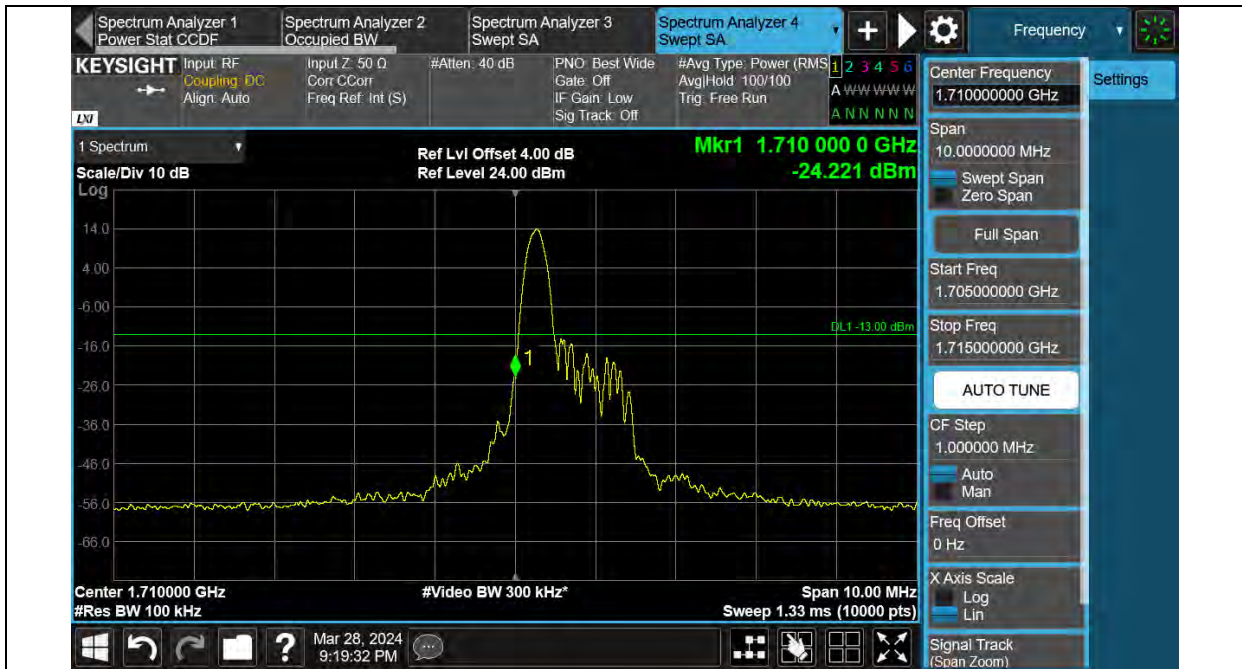

BUREAU VERITAS

Test Report No.: W7L-240204W001RF04