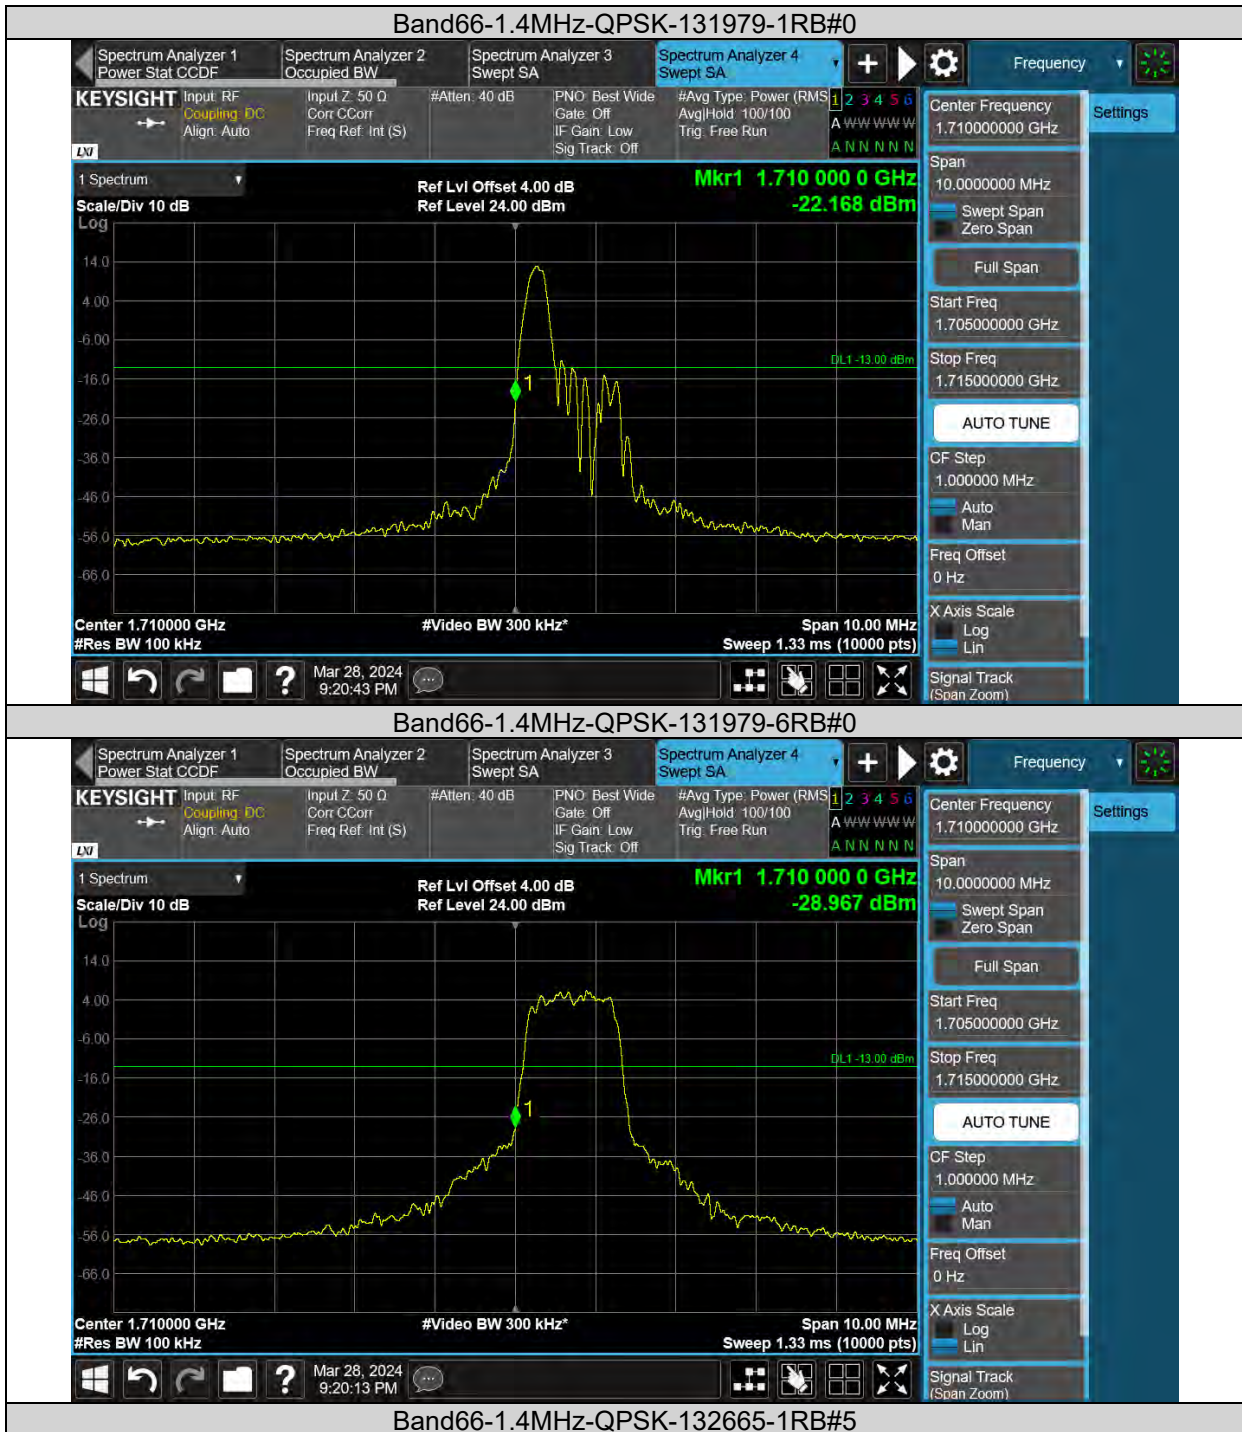

Test Report No.: W7L-240204W001RF04

Band66	20MHz	16QAM	132072	6RB#0	See Graph	PASS
Band66	20MHz	16QAM	132572	1RB#5	See Graph	PASS
Band66	20MHz	16QAM	132572	6RB#0	See Graph	PASS

Test Graphs