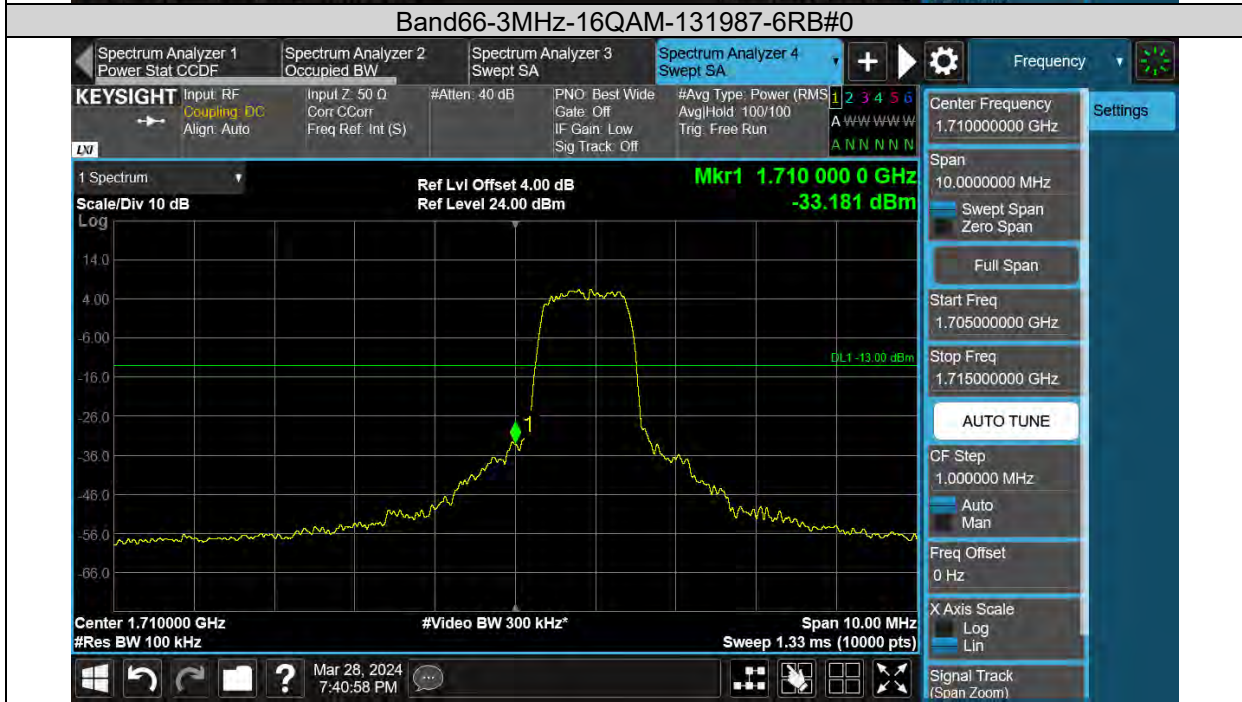

BUREAU VERITAS

Test Report No.: W7L-240204W001RF04