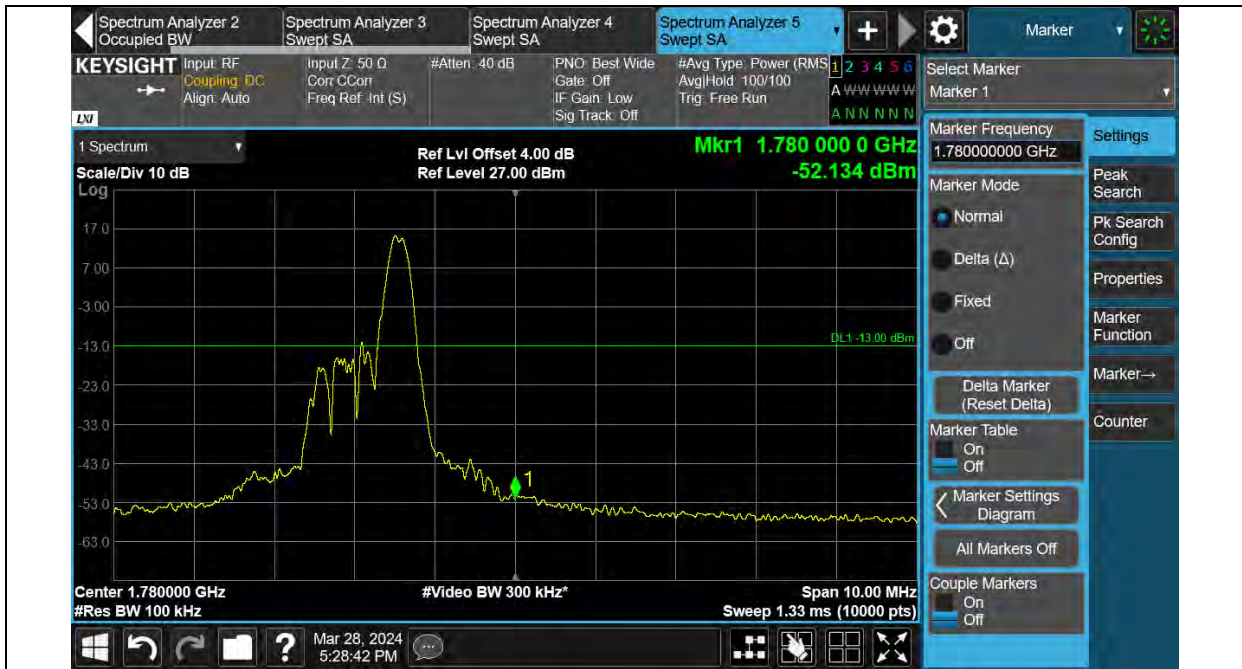

BUREAU VERITAS

Test Report No.: W7L-240204W001RF04