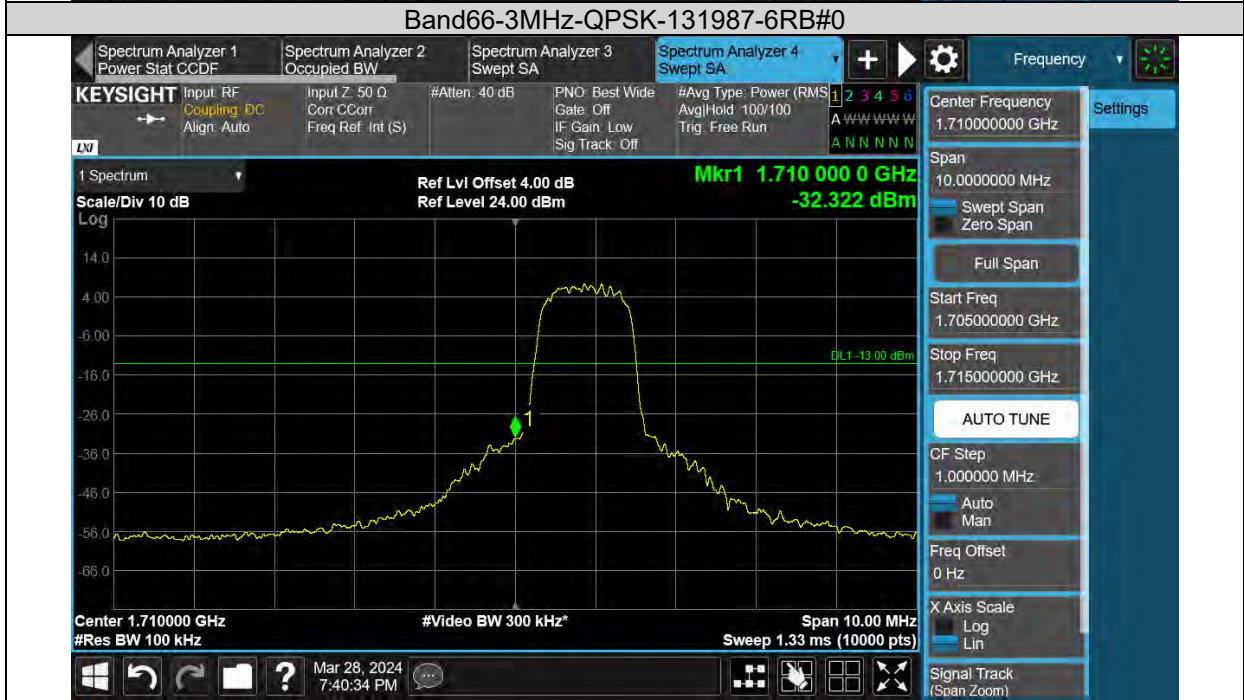

BUREAU VERITAS

Test Report No.: W7L-240204W001RF04