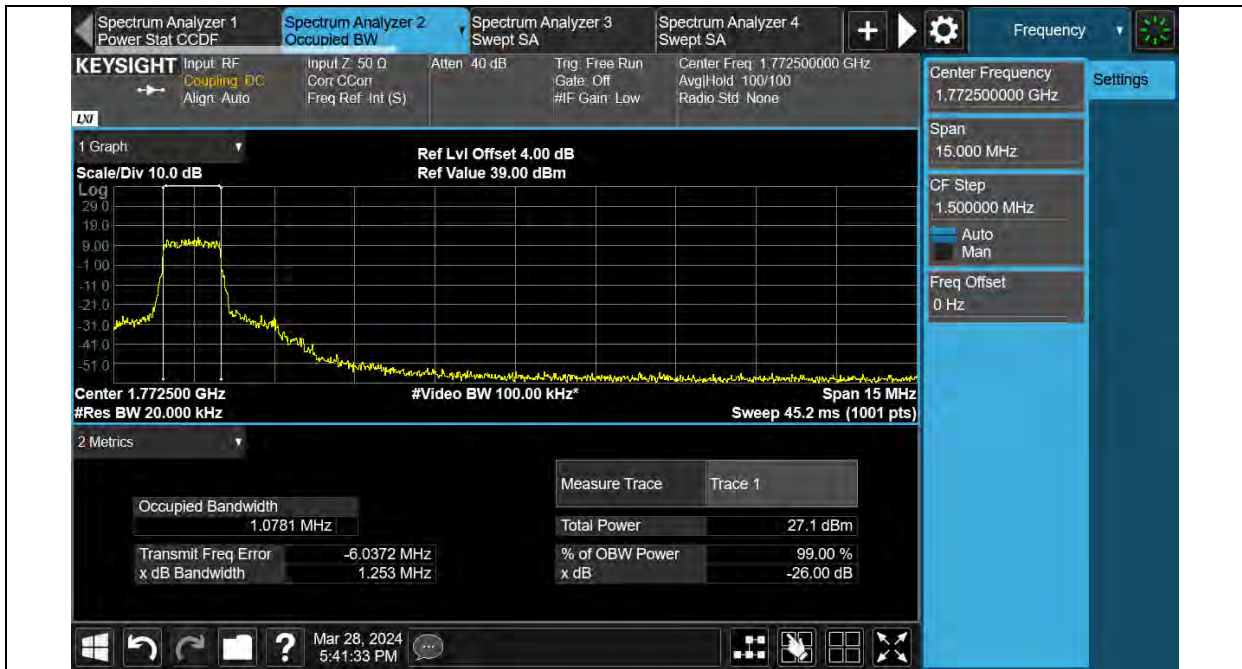

BUREAU VERITAS

Test Report No.: W7L-240204W001RF04