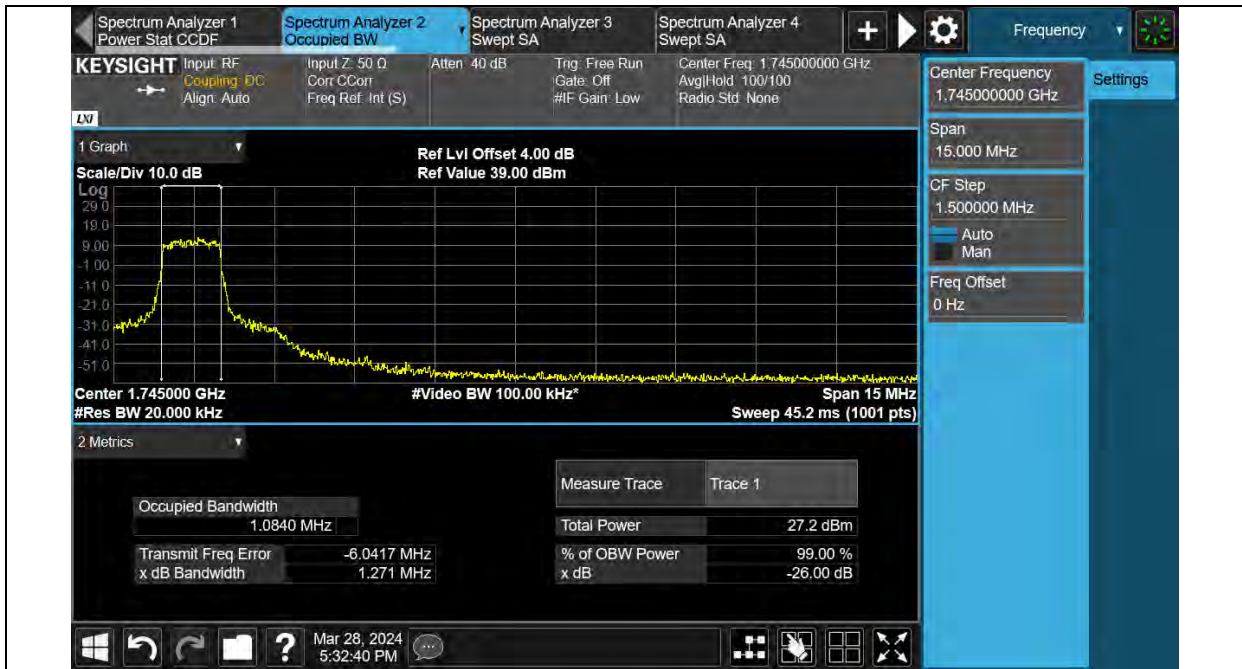

BUREAU VERITAS

Test Report No.: W7L-240204W001RF04