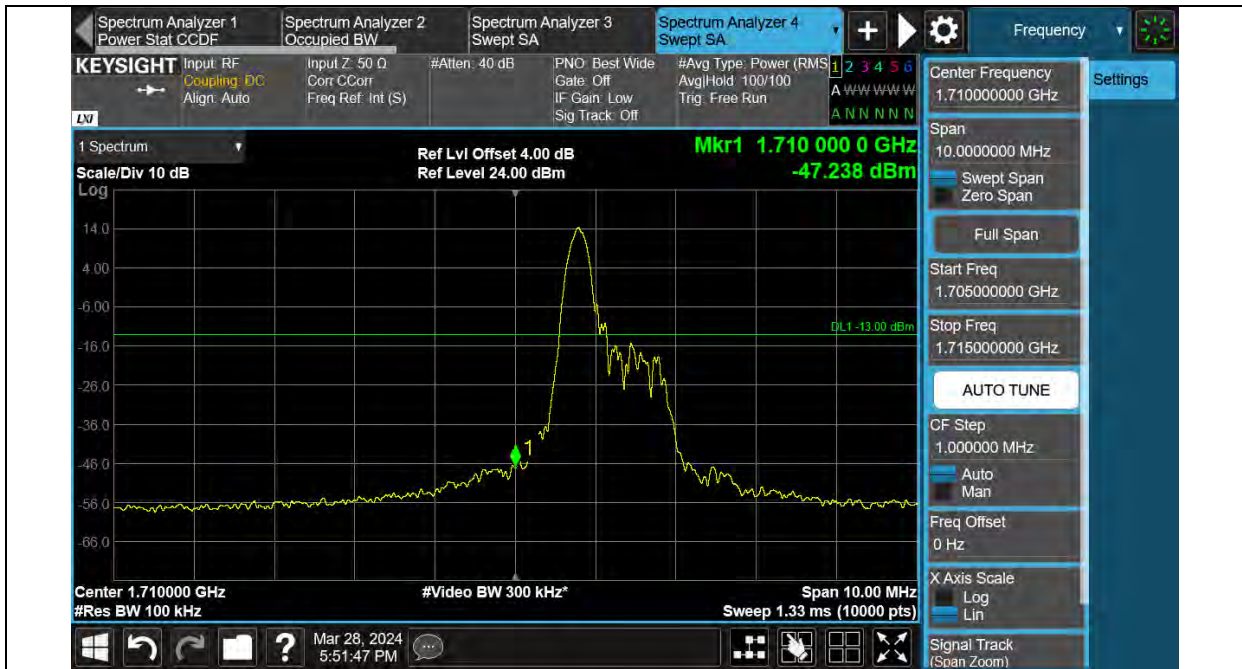

BUREAU VERITAS

Test Report No.: W7L-240204W001RF04