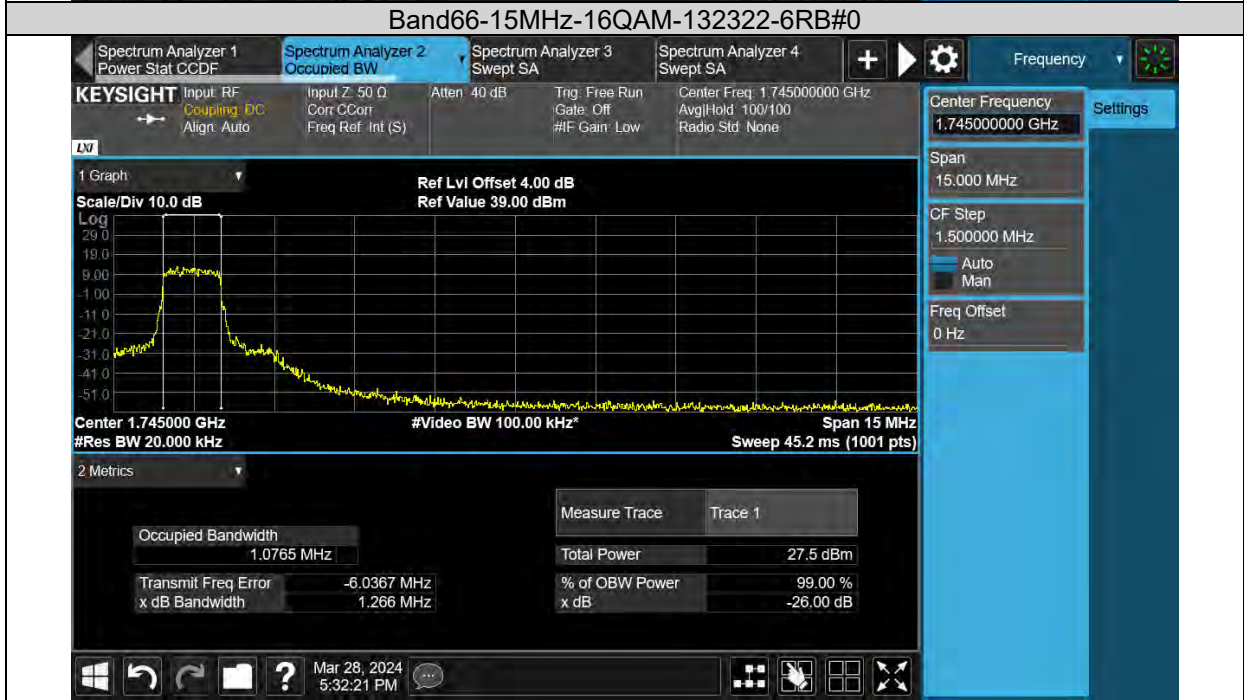

BUREAU VERITAS

Test Report No.: W7L-240204W001RF04