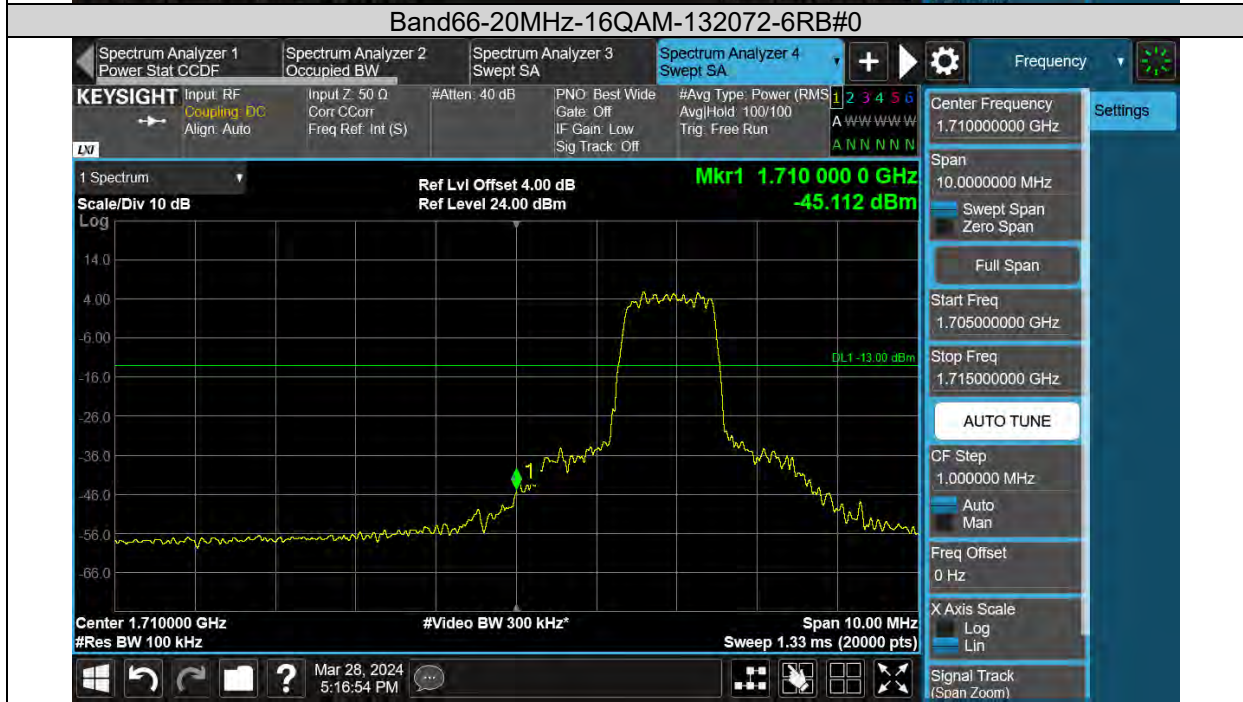

BUREAU VERITAS

Test Report No.: W7L-240204W001RF04