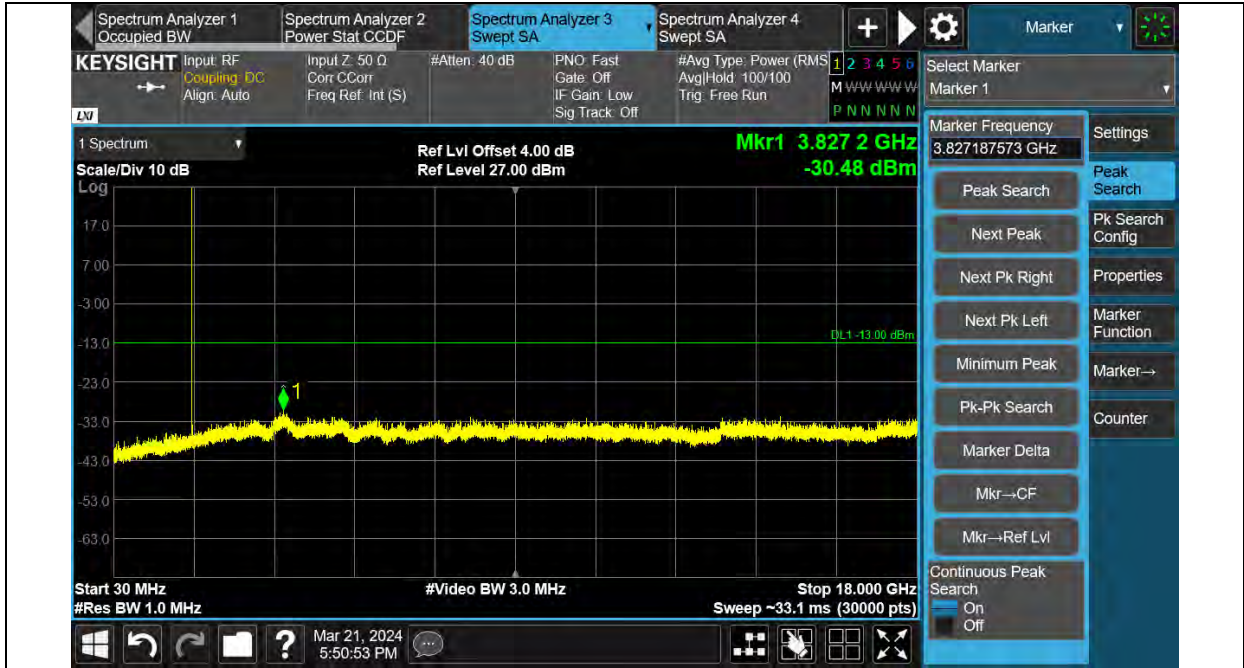

### Test Graphs

BUREAU VERITAS

Test Report No.: W7L-240204W001RF04

Band66-1.4MHz-16QAM-131979-1RB#0-Range:30~18000MHz

Band66-1.4MHz-16QAM-132322-1RB#0-Range:30~18000MHz

BUREAU VERITAS