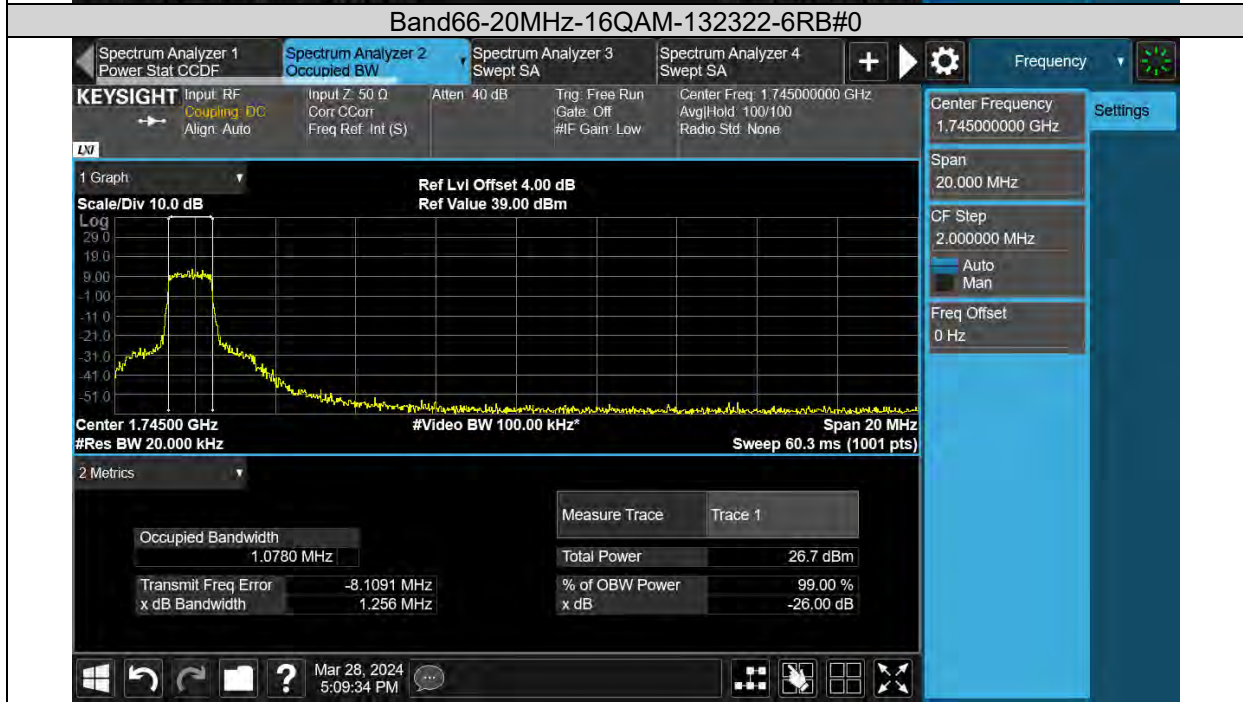

BUREAU VERITAS

Test Report No.: W7L-240204W001RF04