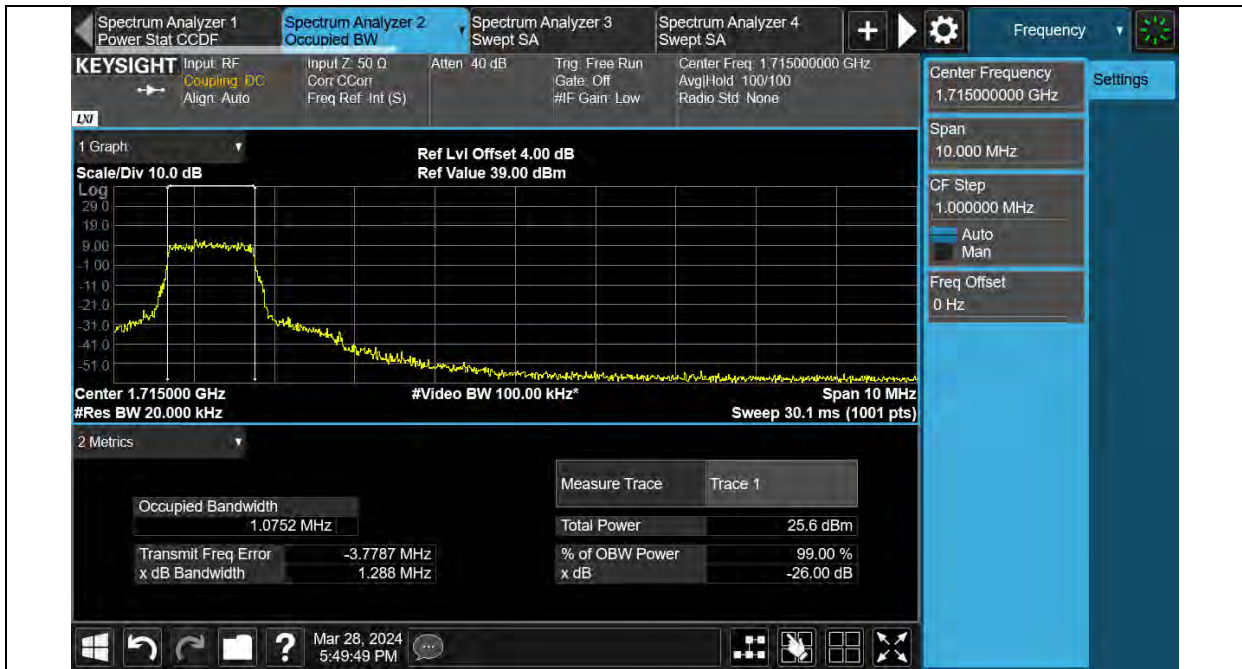

BUREAU VERITAS

Test Report No.: W7L-240204W001RF04