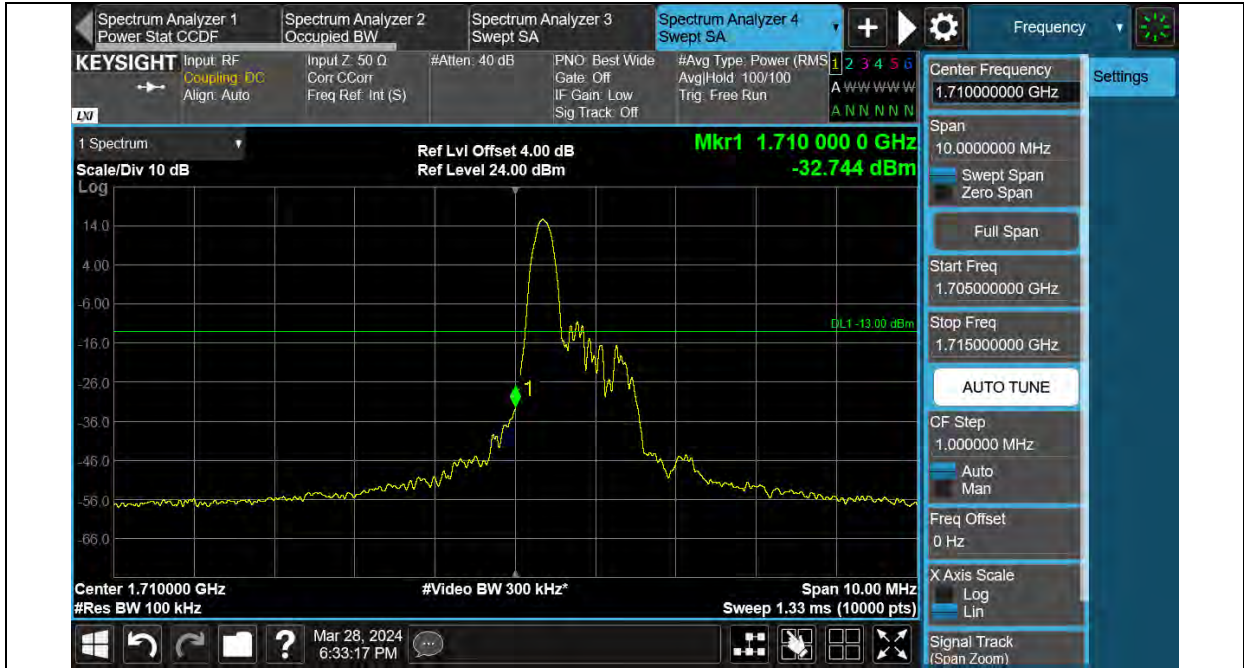

BUREAU VERITAS

Test Report No.: W7L-240204W001RF04