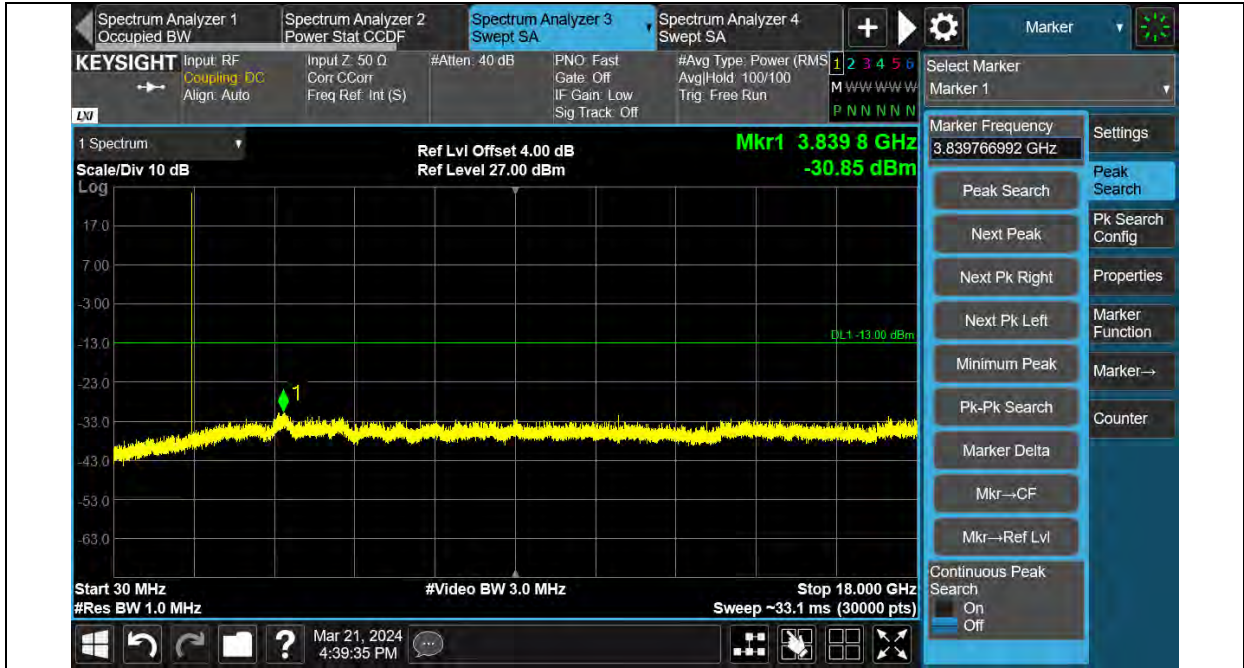

BUREAU VERITAS

Test Report No.: W7L-240204W001RF04

Band66-5MHz-16QAM-131997-1RB#0-Range:30~18000MHz