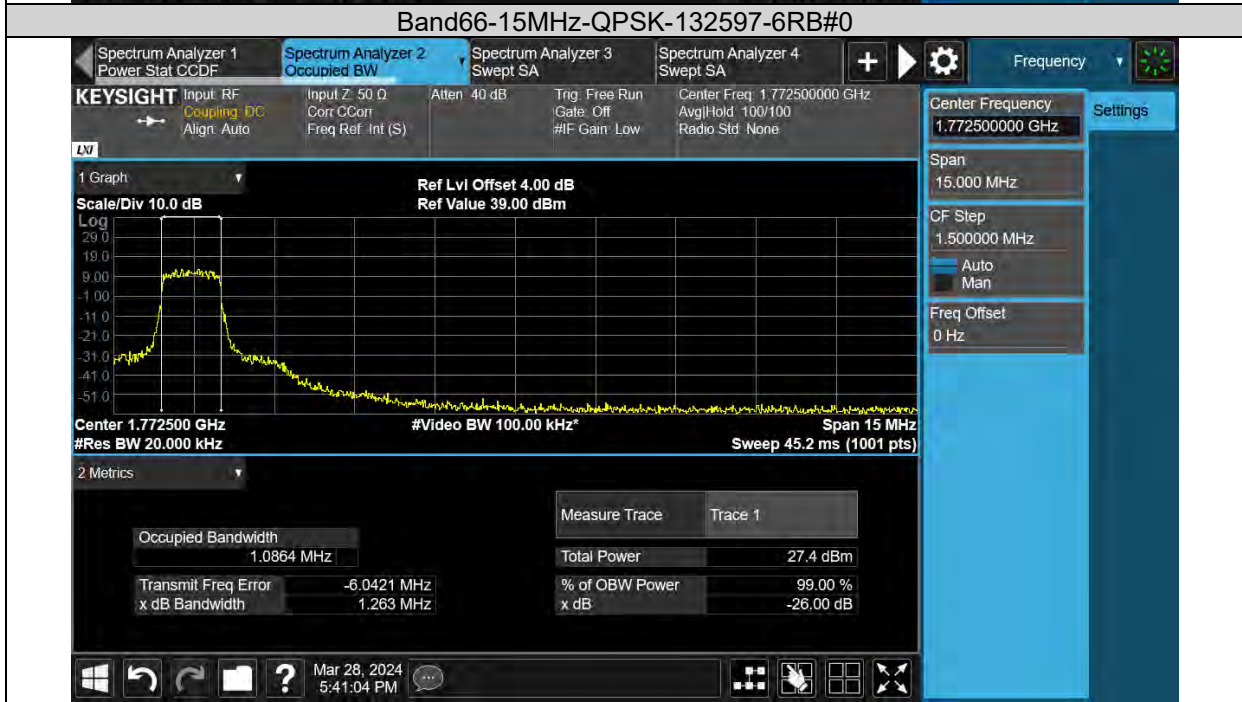

BUREAU VERITAS

Test Report No.: W7L-240204W001RF04