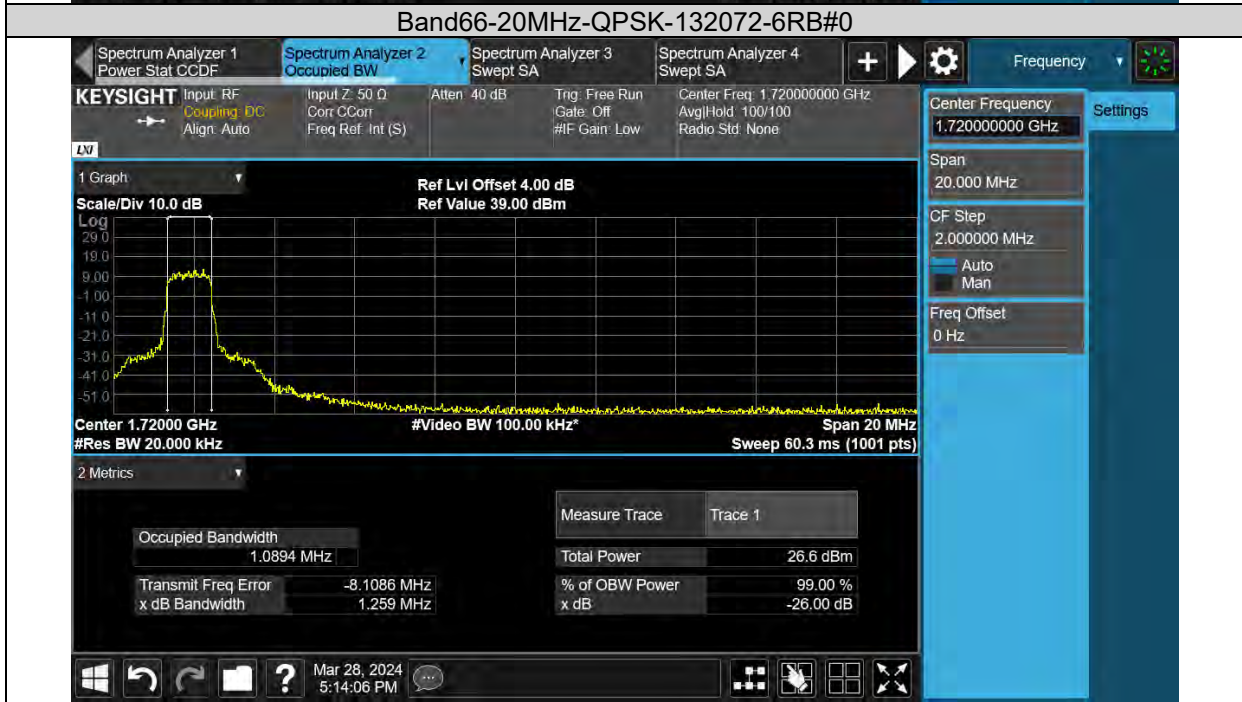

BUREAU VERITAS

Test Report No.: W7L-240204W001RF04