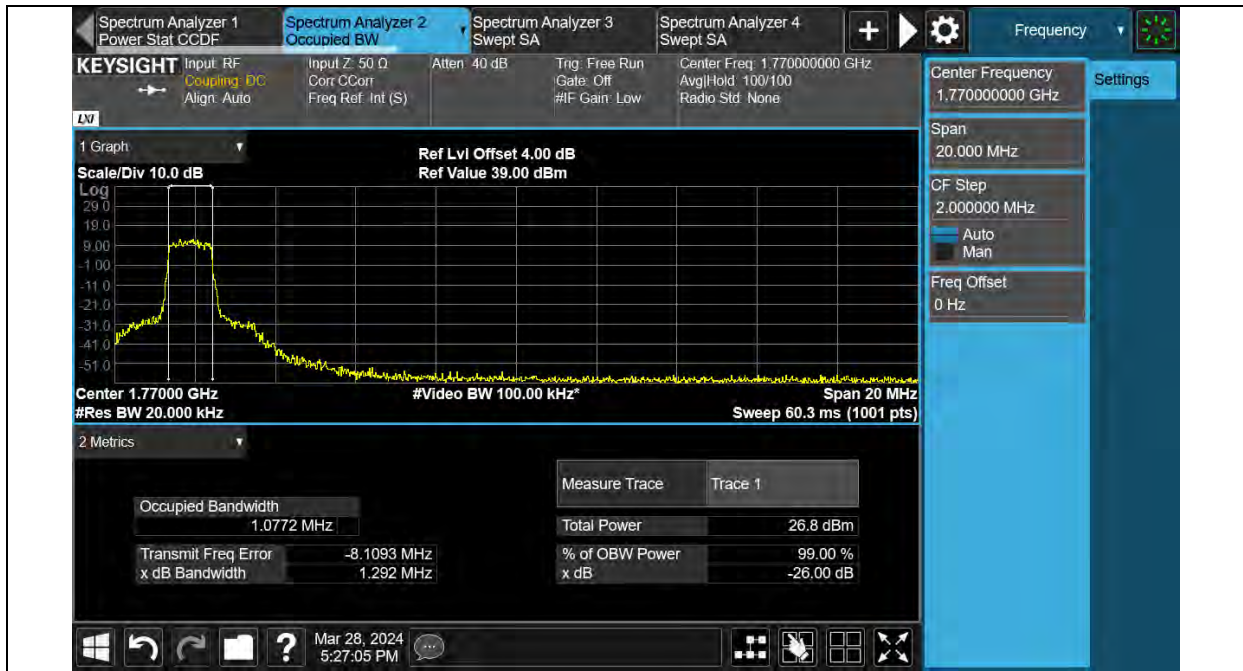

BUREAU VERITAS

Test Report No.: W7L-240204W001RF04