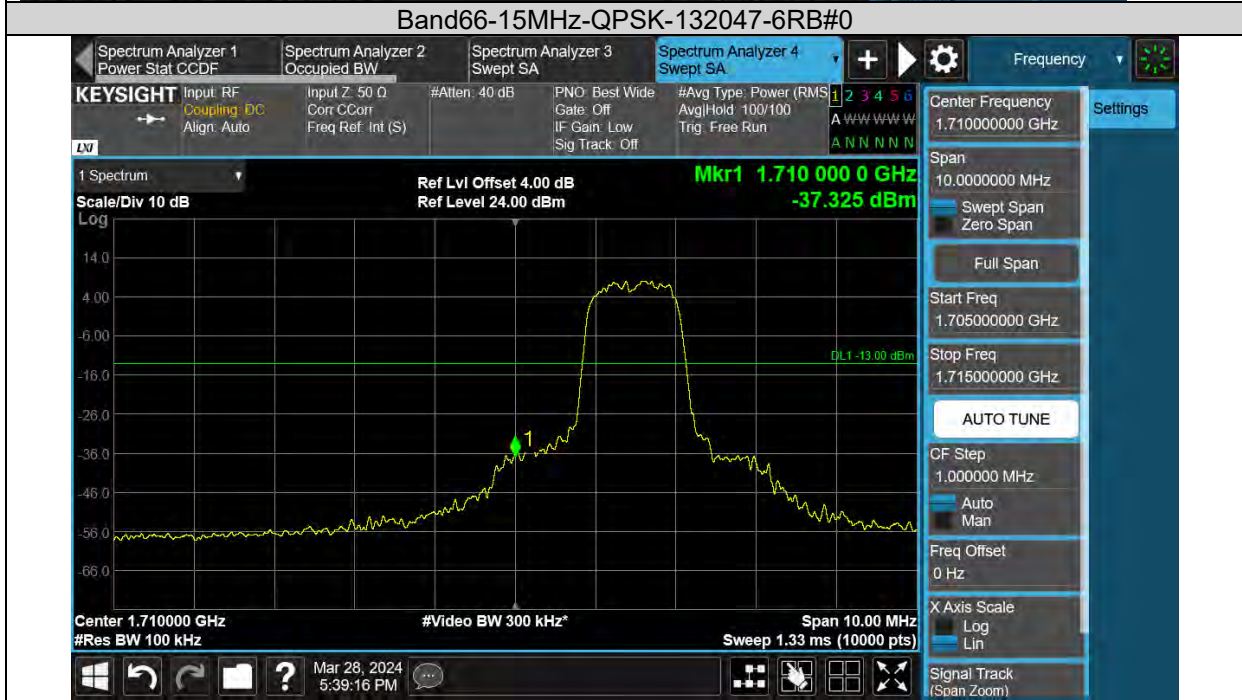

BUREAU VERITAS

Test Report No.: W7L-240204W001RF04