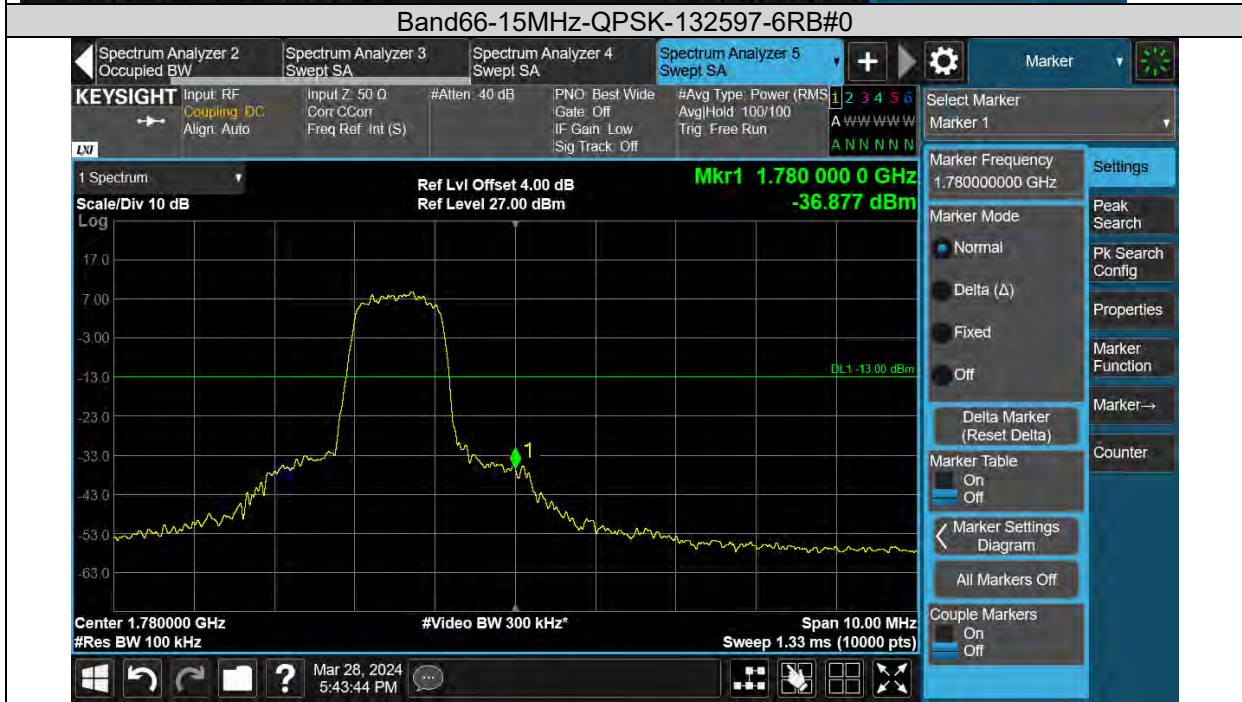

BUREAU VERITAS

Test Report No.: W7L-240204W001RF04