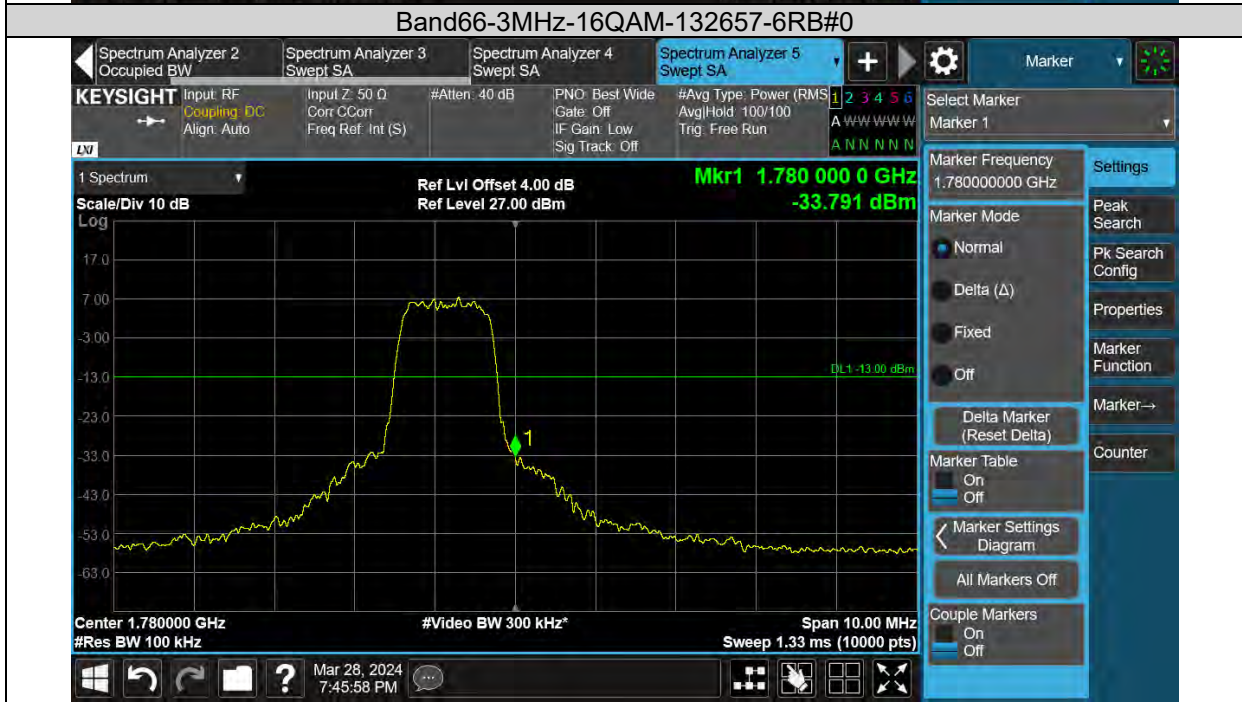

BUREAU VERITAS

Test Report No.: W7L-240204W001RF04