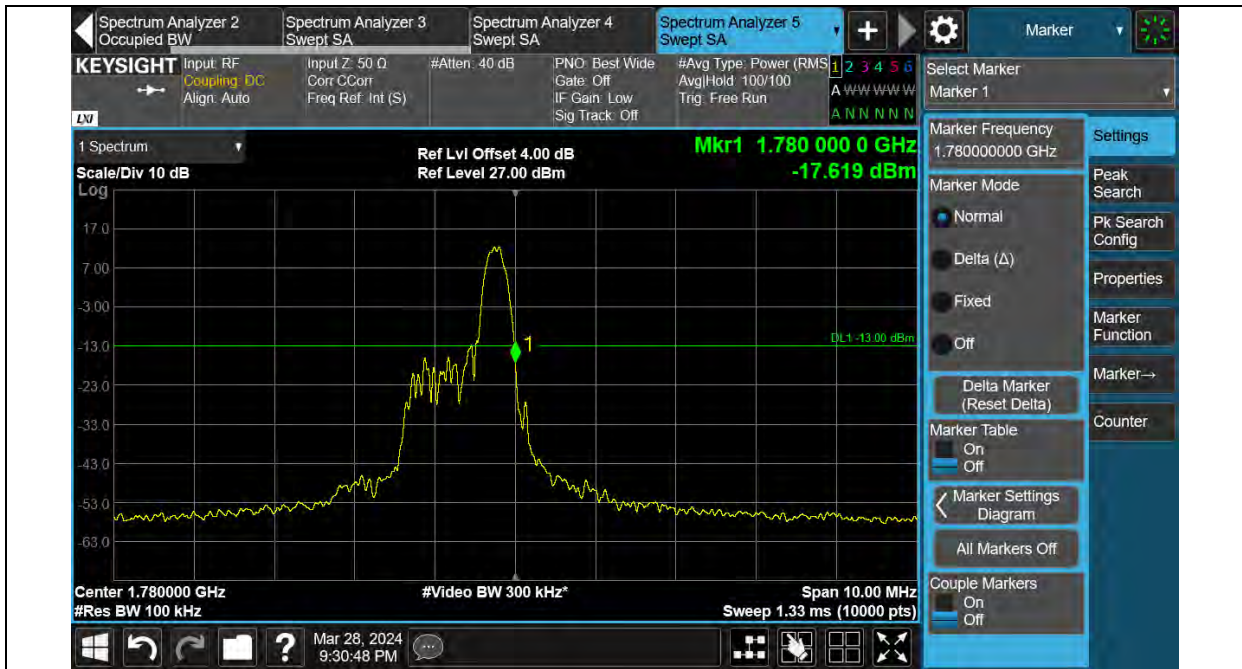

BUREAU VERITAS

Test Report No.: W7L-240204W001RF04

Band66-1.4MHz-QPSK-132665-6RB#0