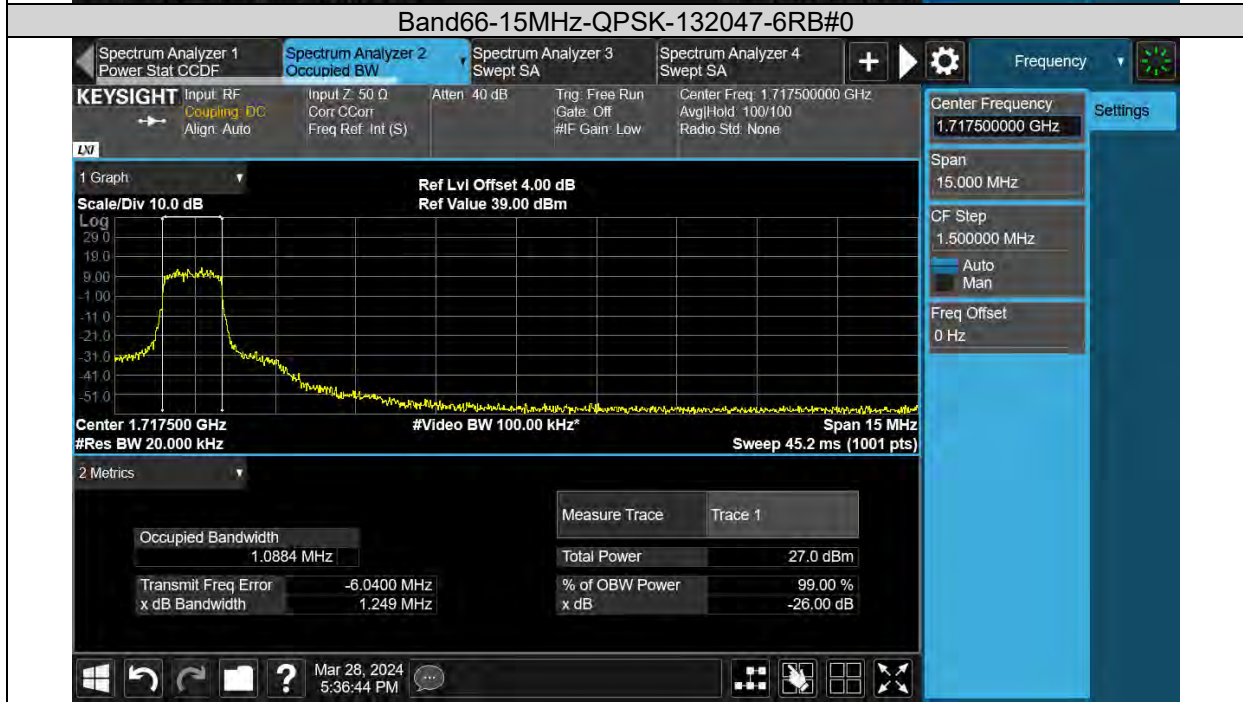

BUREAU VERITAS

Test Report No.: W7L-240204W001RF04