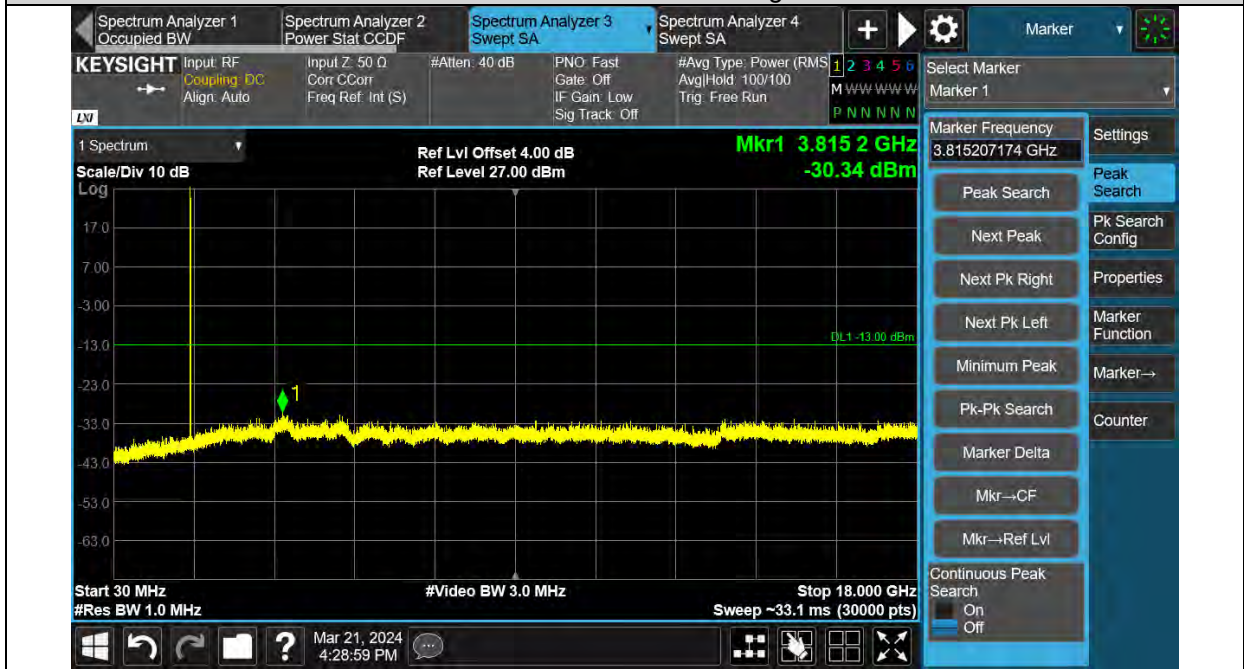

### Test Report No.: W7L-240204W001RF04

Band66-3MHz-16QAM-132657-1RB#0-Range:30~18000MHz

Band66-5MHz-QPSK-131997-1RB#0Range:30~18000MHz

BUREAU VERITAS

Test Report No.: W7L-240204W001RF04

Band66-5MHz-QPSK-132322-1RB#0-Range:30~18000MHz