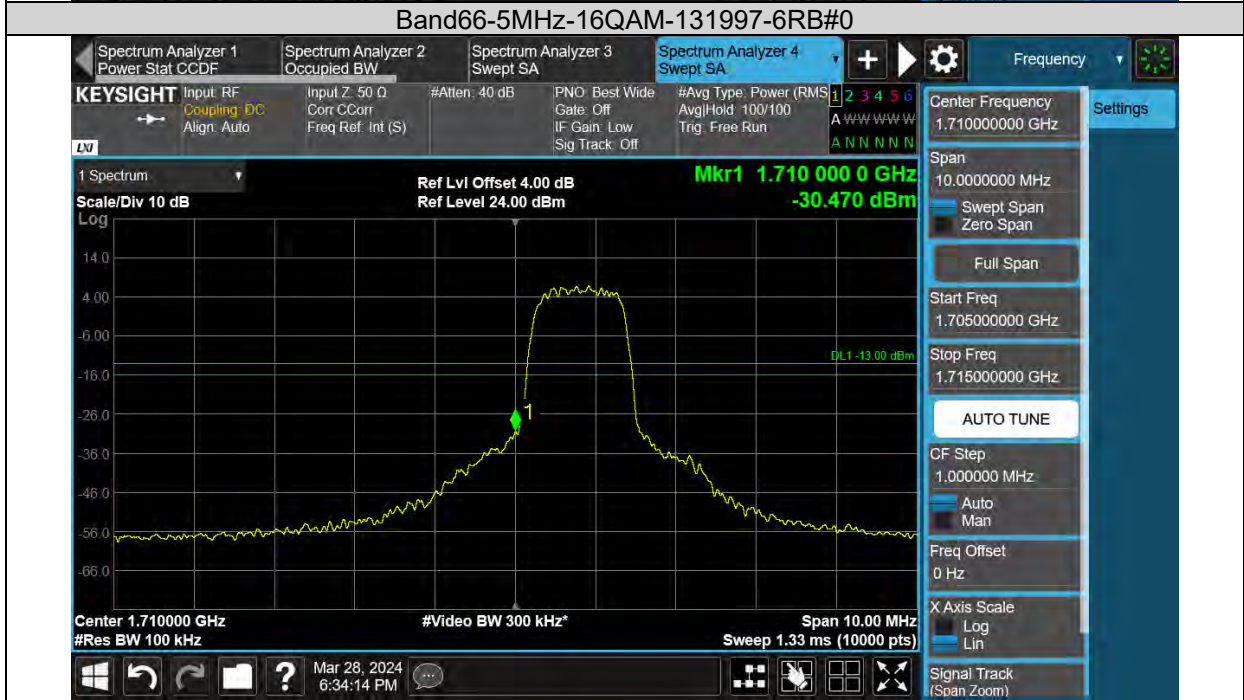

BUREAU VERITAS

Test Report No.: W7L-240204W001RF04