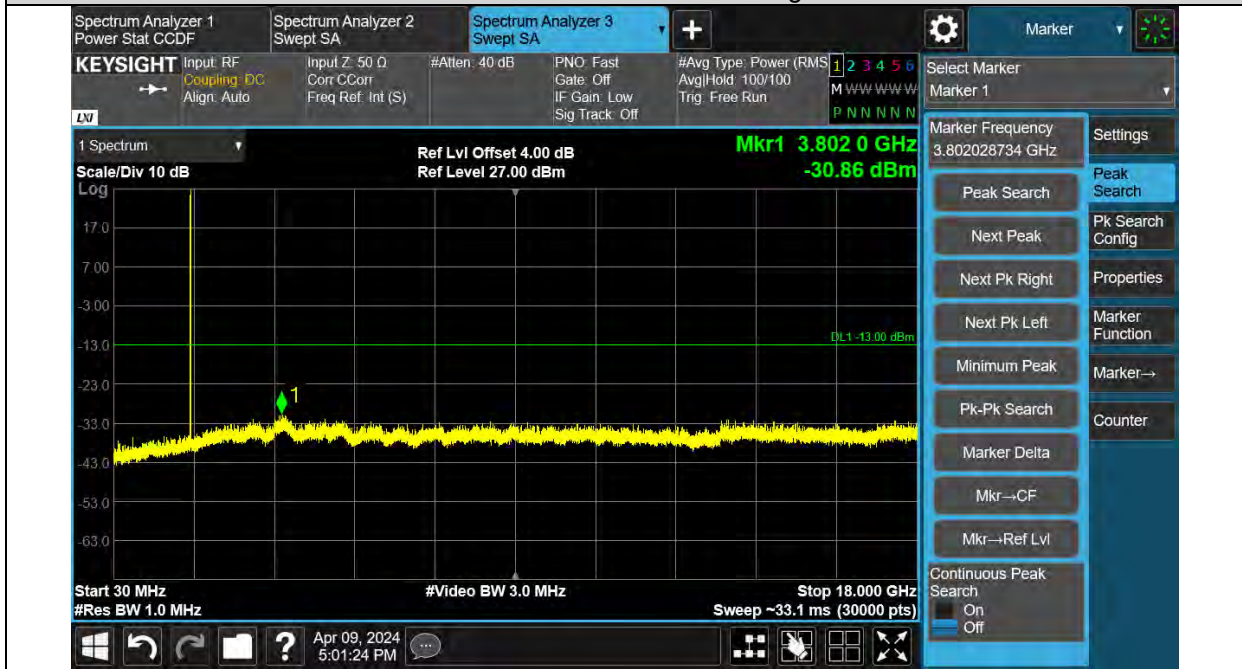

Band66-3MHz-QPSK-131987-1RB#0-Range:30~18000MHz