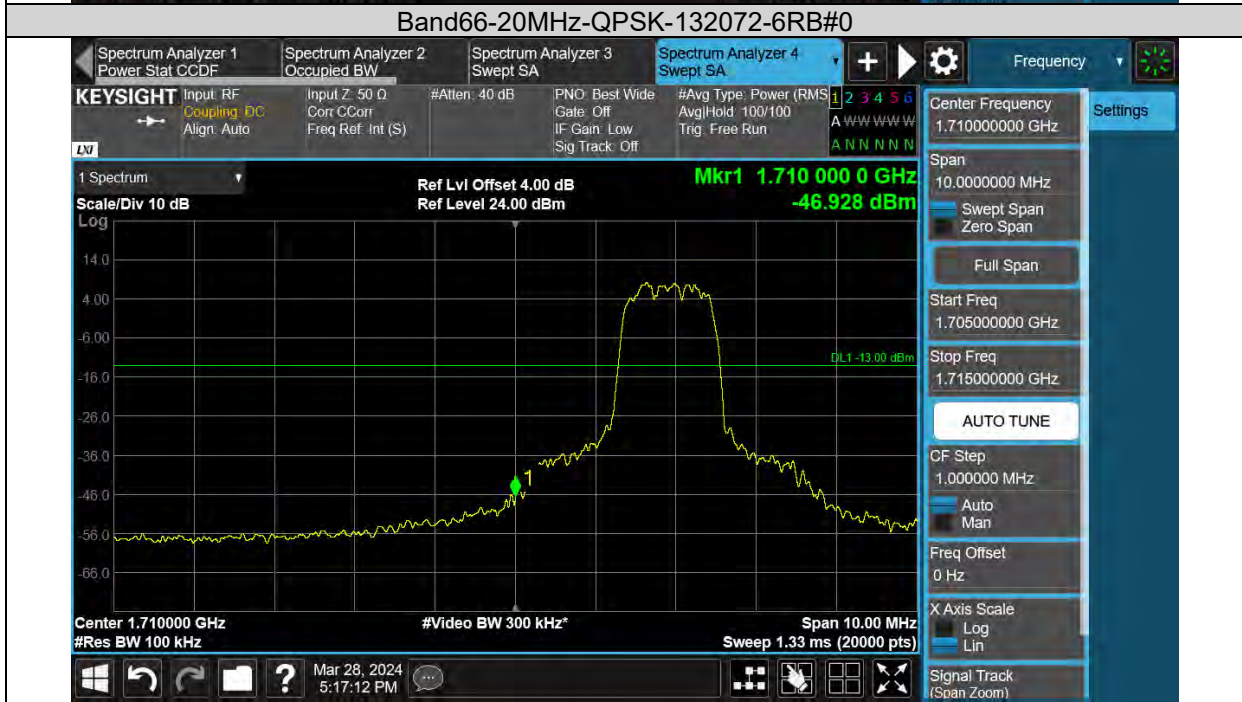

BUREAU VERITAS

Test Report No.: W7L-240204W001RF04