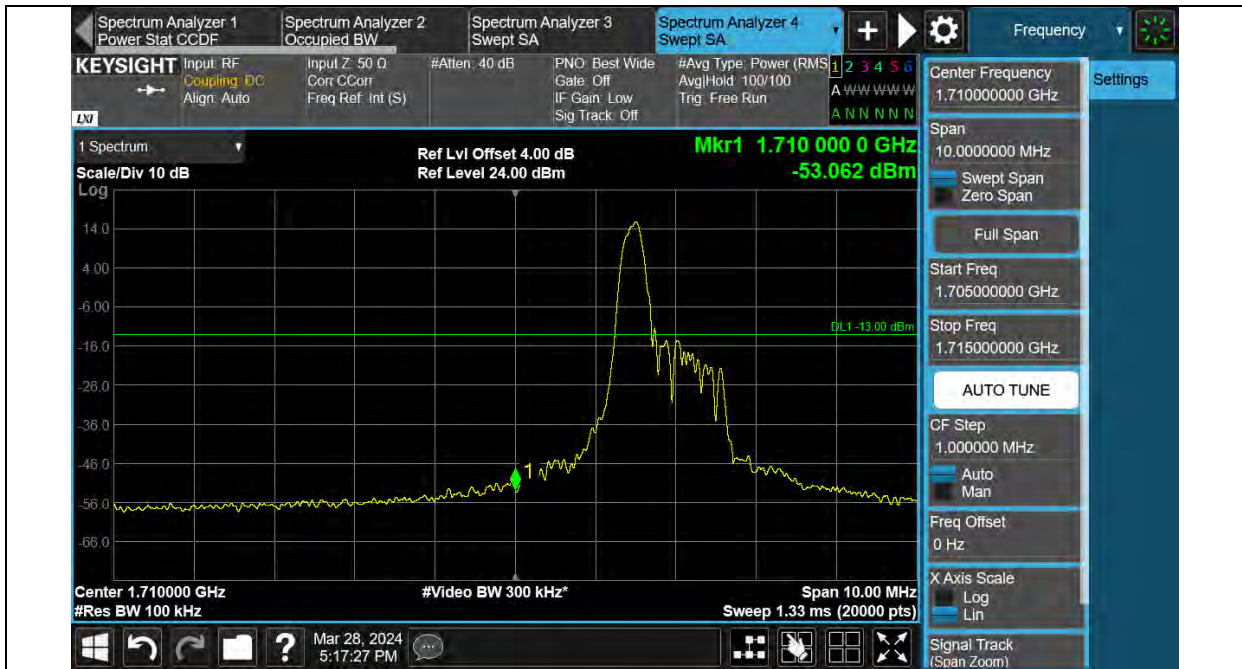

BUREAU VERITAS

Test Report No.: W7L-240204W001RF04