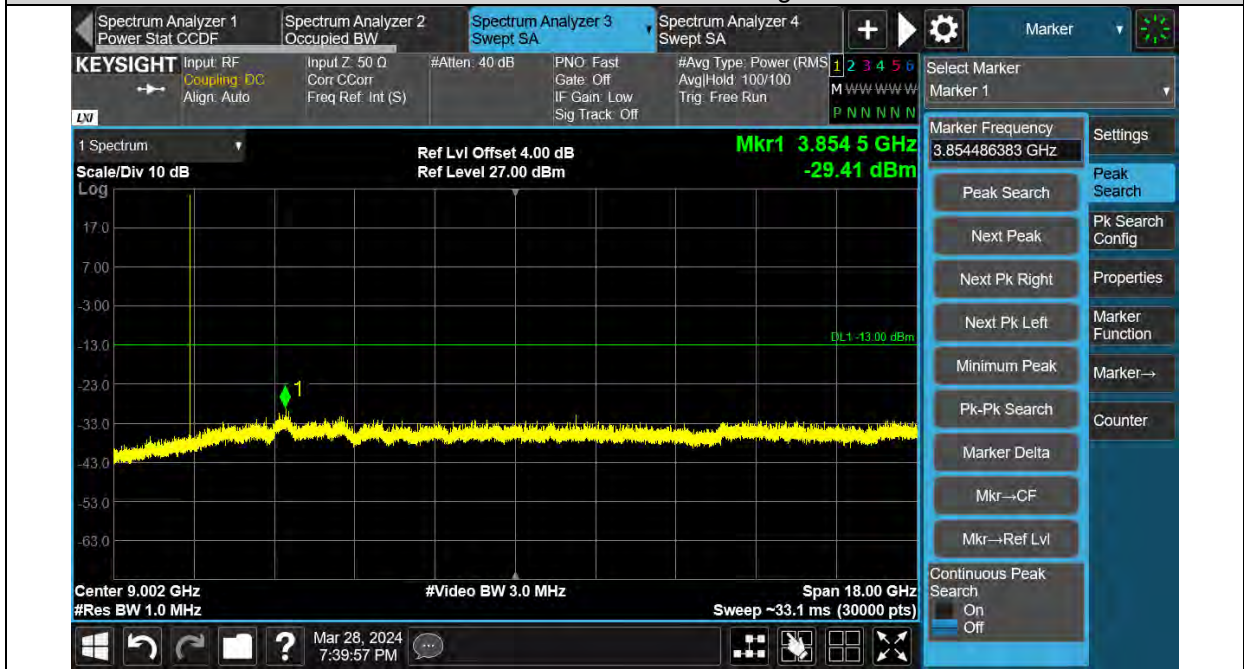

Band66-3MHz-16QAM-132322-1RB#0-Range:30~18000MHz