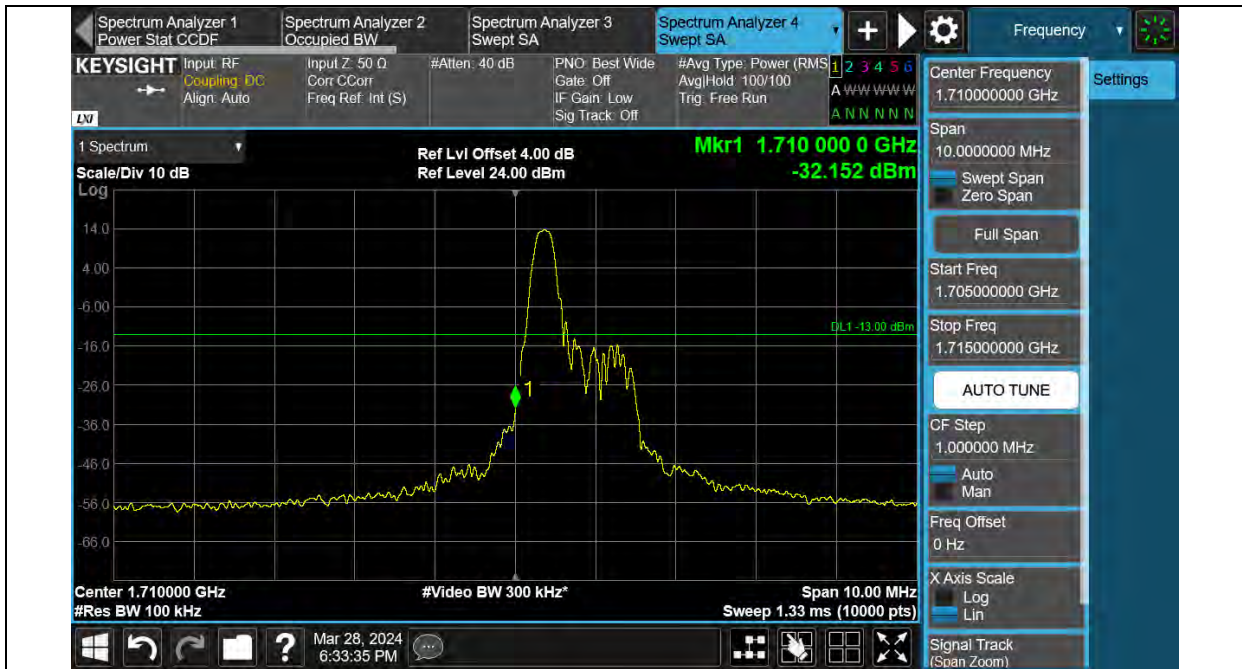

BUREAU VERITAS

Test Report No.: W7L-240204W001RF04