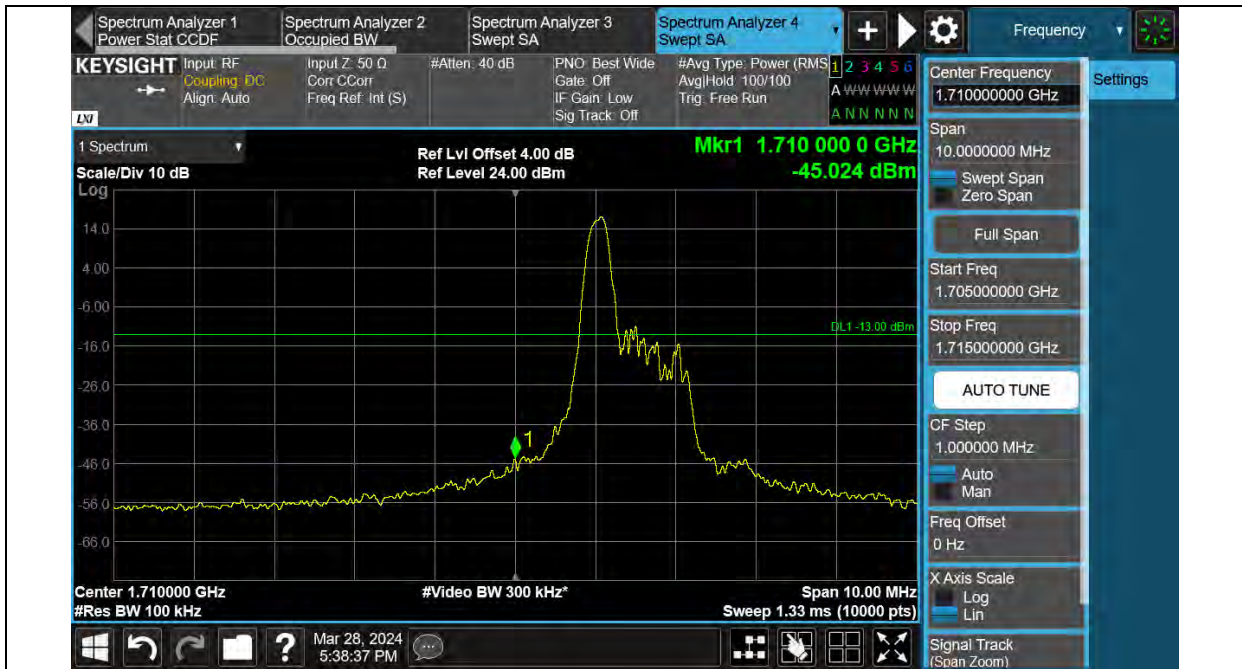

BUREAU VERITAS

Test Report No.: W7L-240204W001RF04