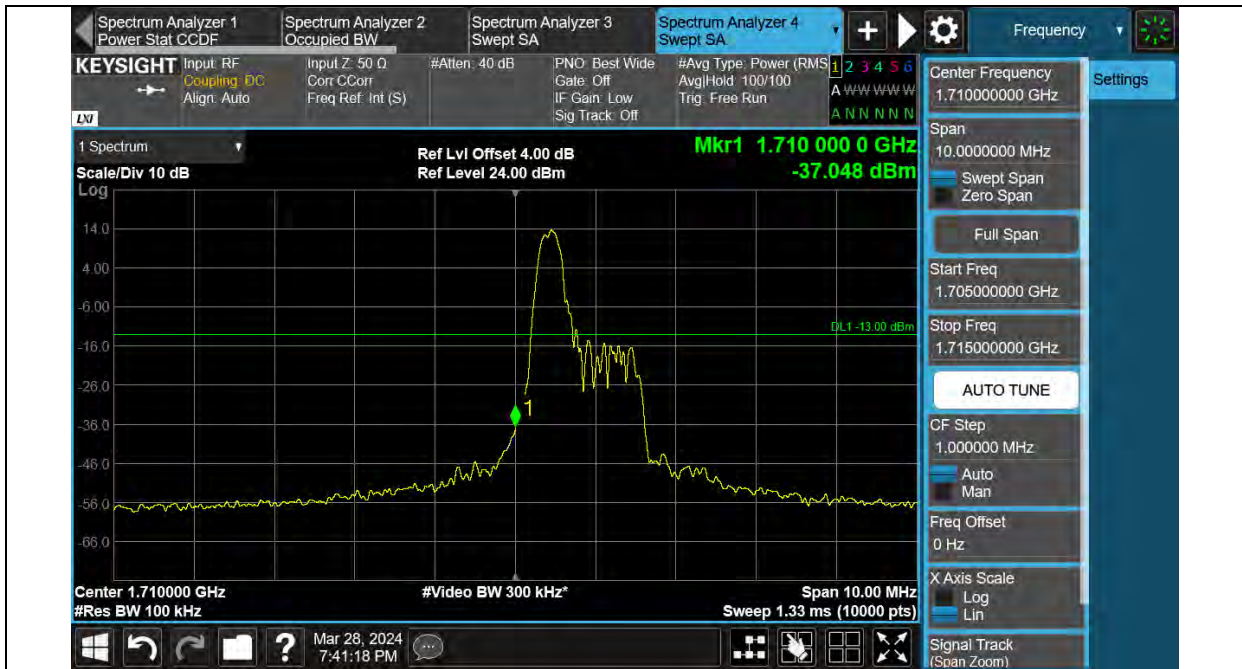

BUREAU VERITAS

Test Report No.: W7L-240204W001RF04