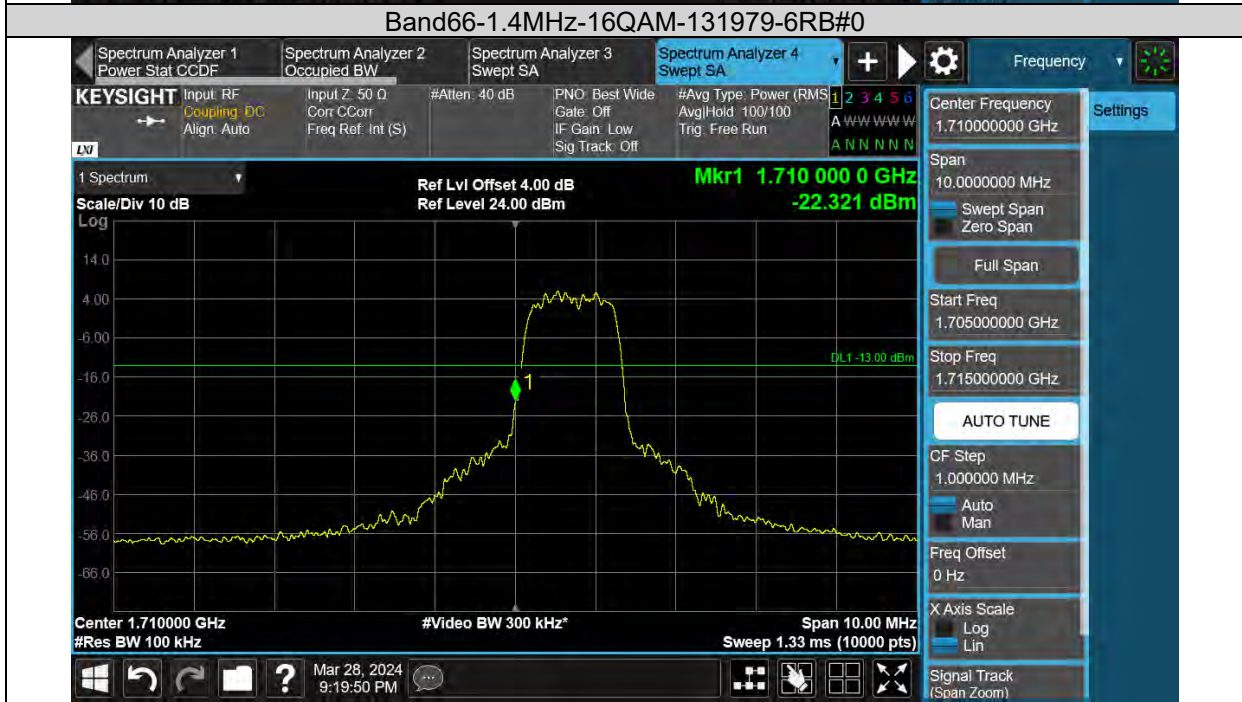

BUREAU VERITAS

Test Report No.: W7L-240204W001RF04