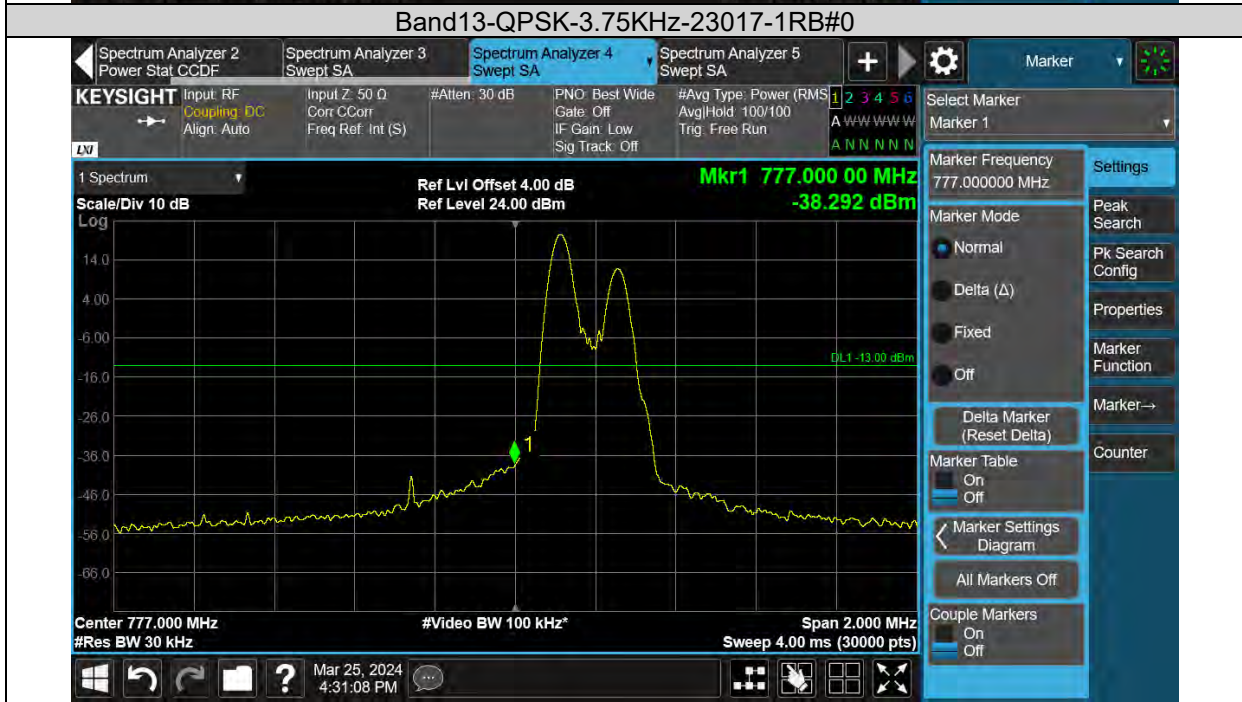

BUREAU VERITAS

Test Report No.: W7L-240204W001RF03