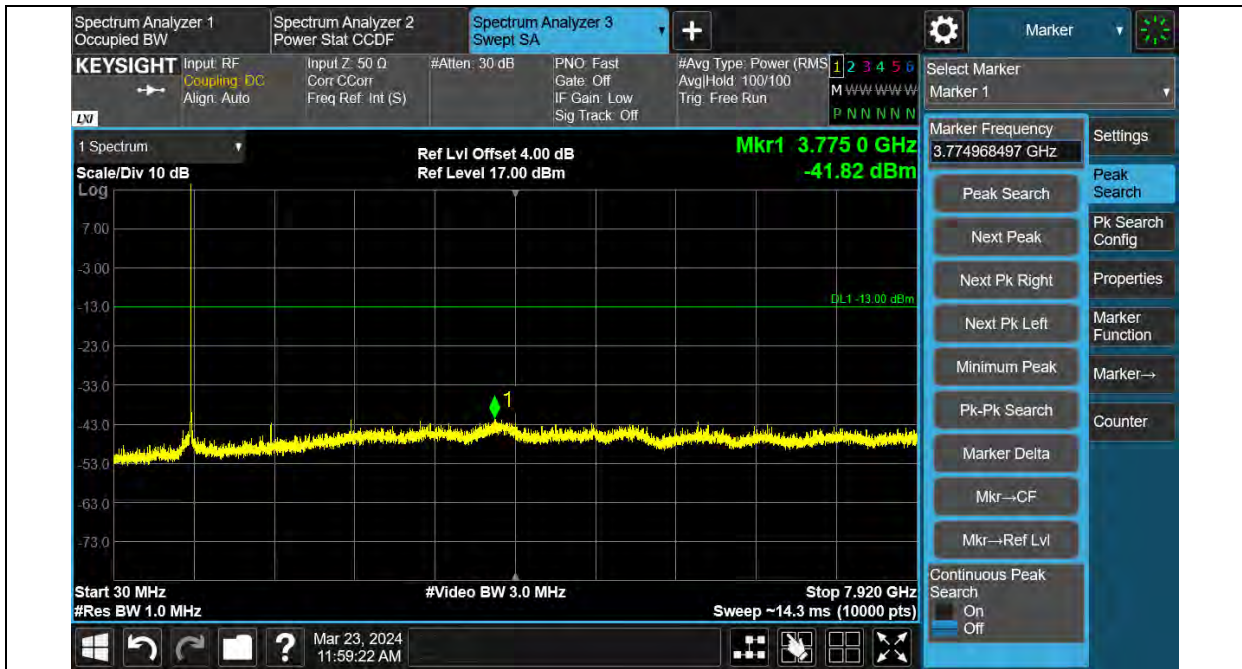

Band13-BPSK-15KHz-23230-1RB#0

Band13-BPSK-15KHz-23278-1RB#0

BUREAU VERITAS

Test Report No.: W7L-240204W001RF03

BUREAU VERITAS

Test Report No.: W7L-240204W001RF03

BUREAU VERITAS

Test Report No.: W7L-240204W001RF03