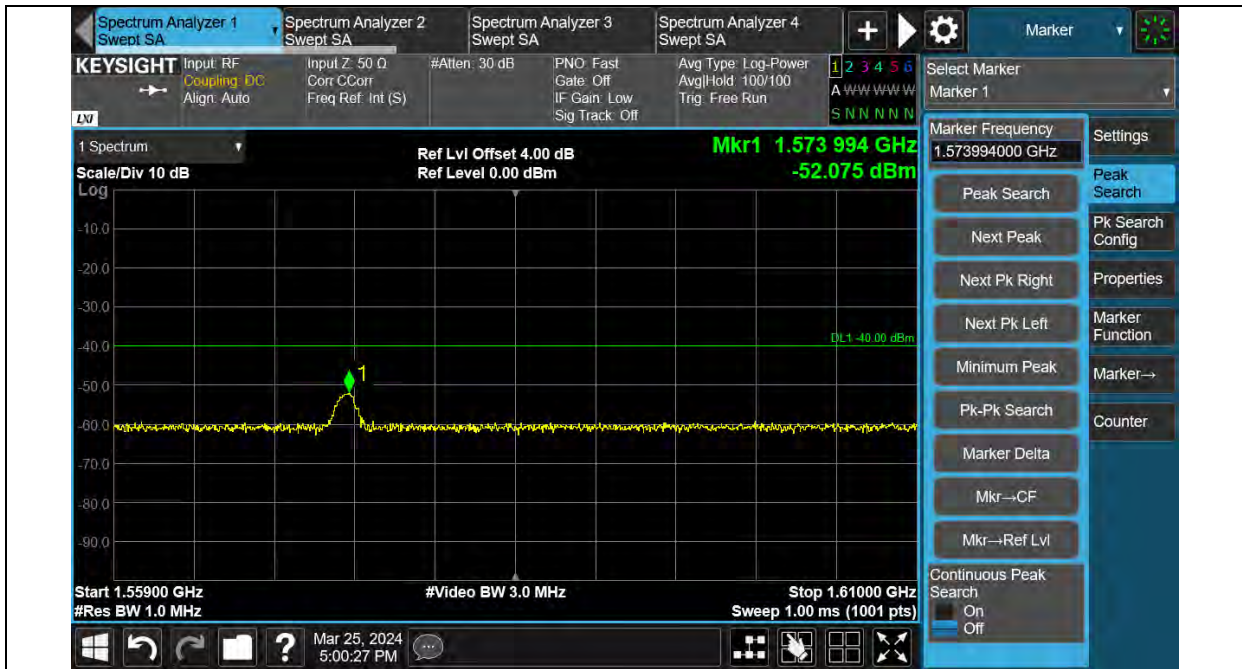

Band13-QPSK-3.75KHz-23278-1RB#47-793M~805M

Band13-QPSK-3.75KHz-23278-1RB#47-1559M~1610M

BUREAU VERITAS

Test Report No.: W7L-240204W001RF03

Band13-BPSK-15KHz-23017-1RB#0-763M~775M

Band13-BPSK-15KHz-23017-1RB#0-1559M~1610M