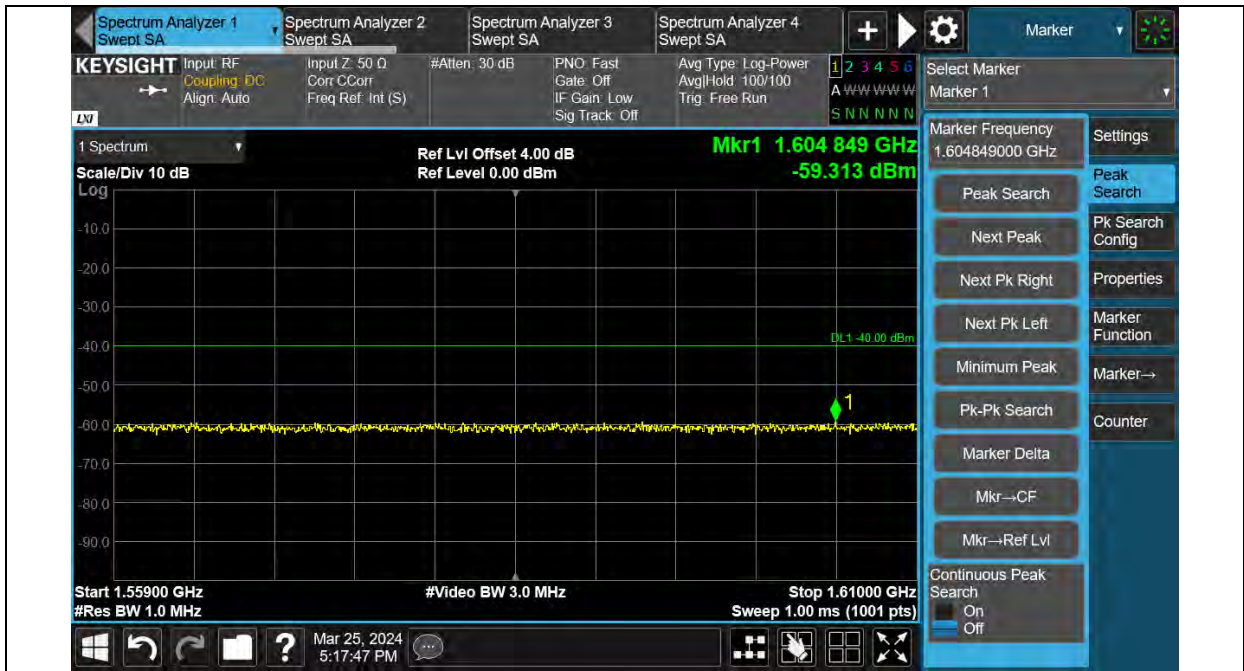

BUREAU VERITAS

Test Report No.: W7L-240204W001RF03