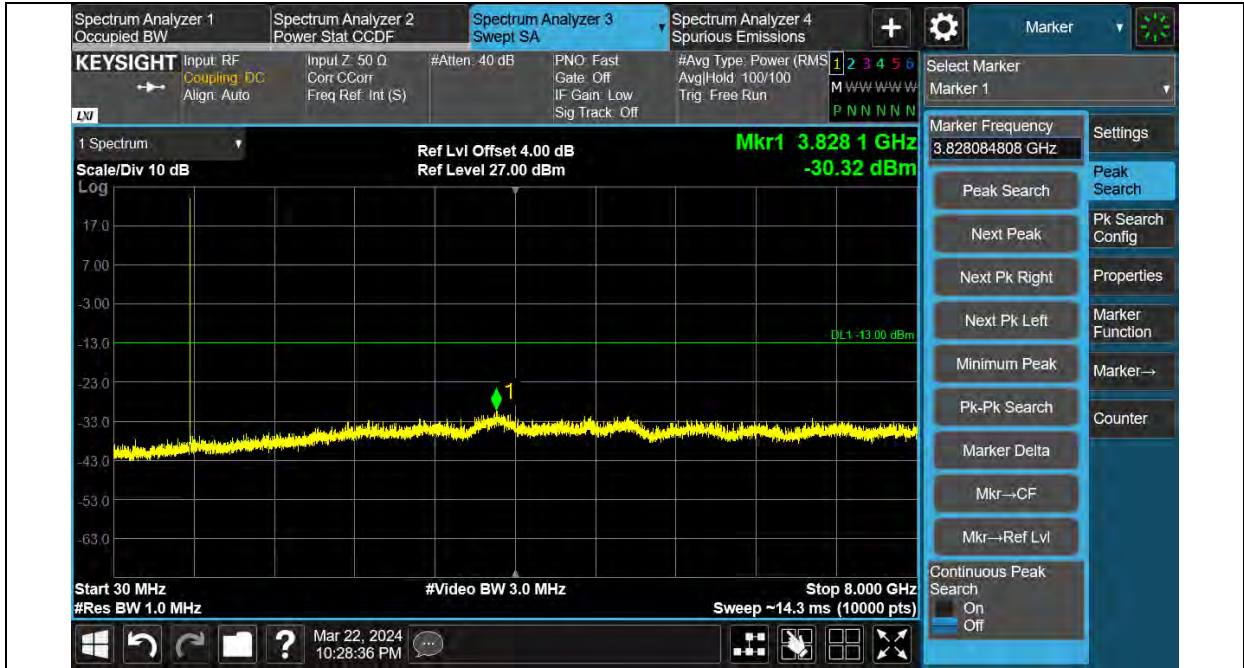

Band13-QPSK-15KHz-23230-12RB#0

Band13-QPSK-15KHz-23278-12RB#0

BUREAU VERITAS

Test Report No.: W7L-240204W001RF03

Test Report No.: W7L-240204W001RF03

FREQUENCY STABILITY

Test Result

Voltage								
Band	Modulation	Channel	Voltage [Vdc]	Temperature (°C)	Deviation (Hz)	Deviation (ppm)	Limit (ppm)	Verdict
Band13	QPSK	23230	VL	NT	5.64	0.031828	±2.5	PASS
Band13	QPSK	23230	VN	NT	24.35	0.031238	±2.5	PASS
Band13	QPSK	23230	VH	NT	25.69	0.032957	±2.5	PASS
Band13	BPSK	23230	VL	NT	33.93	0.043389	±2.5	PASS
Band13	BPSK	23230	VN	NT	13.76	0.017596	±2.5	PASS
Band13	BPSK	23230	VH	NT	21.76	0.027826	±2.5	PASS