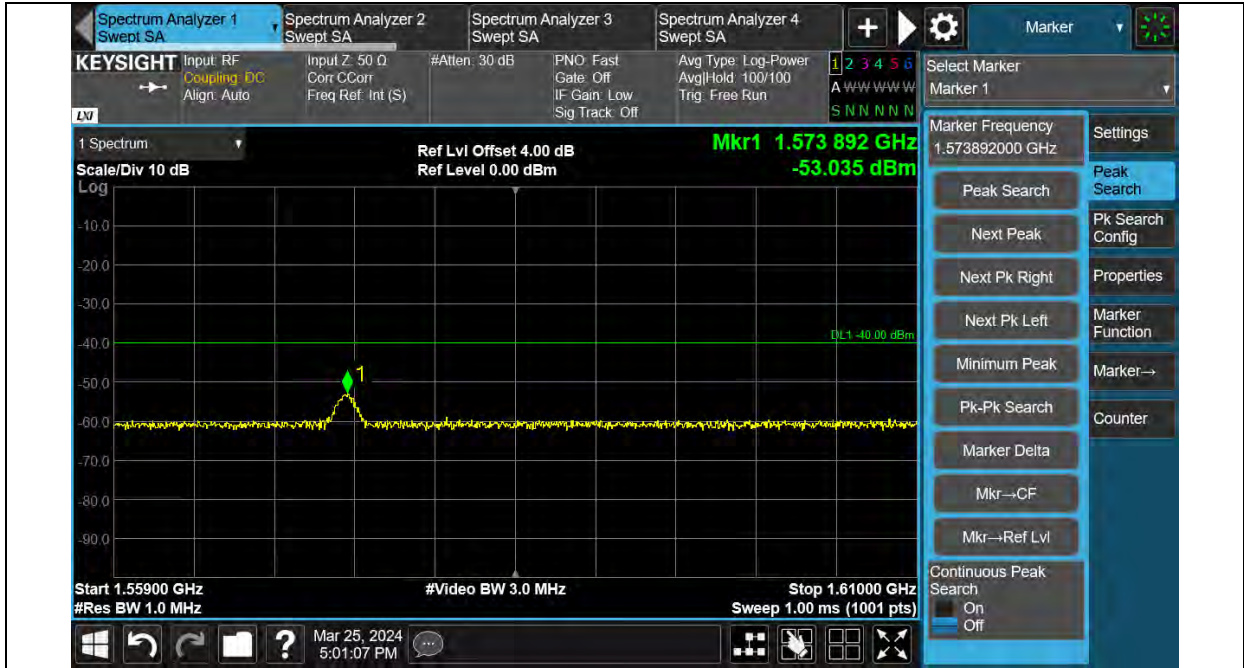

Band13-QPSK-15KHz-23017-1RB#0-1559M~1610M

BUREAU VERITAS

Test Report No.: W7L-240204W001RF03

Band13-QPSK-15KHz-23278-1RB#11-793M~805M

Band13-QPSK-15KHz-23278-1RB#11-1559M~1610M

BUREAU VERITAS

Test Report No.: W7L-240204W001RF03