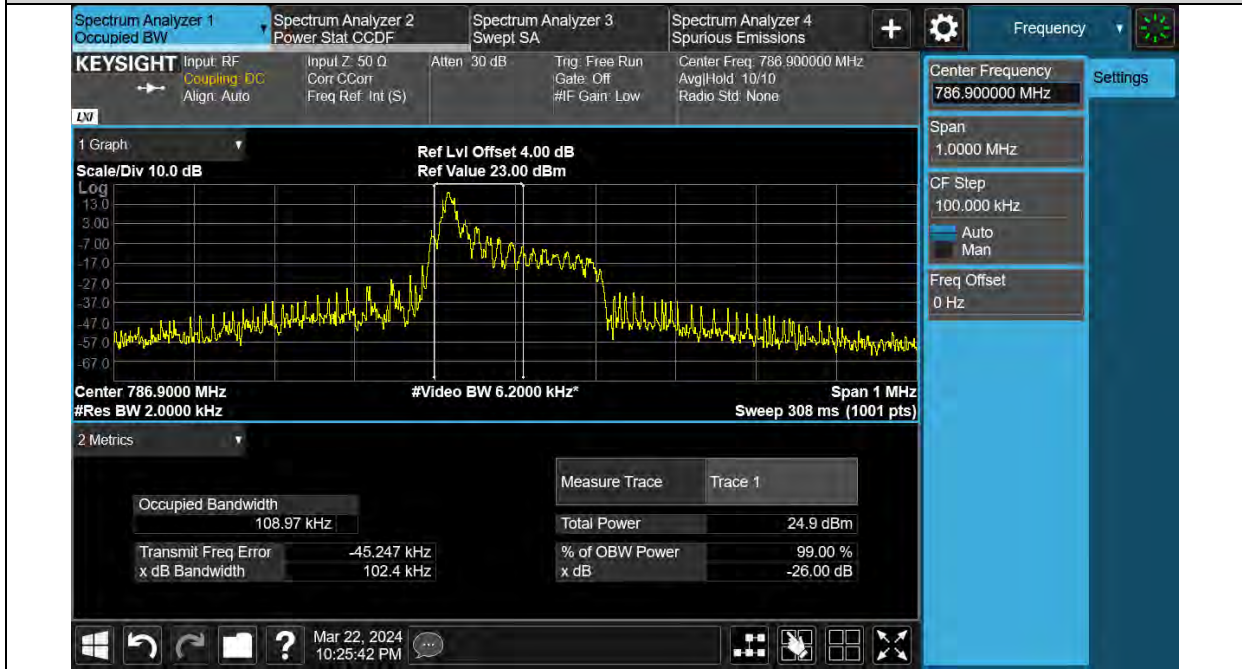

Band13-QPSK-15KHz-23278-1RB#0

Band13-QPSK-15KHz-23182-12RB#0