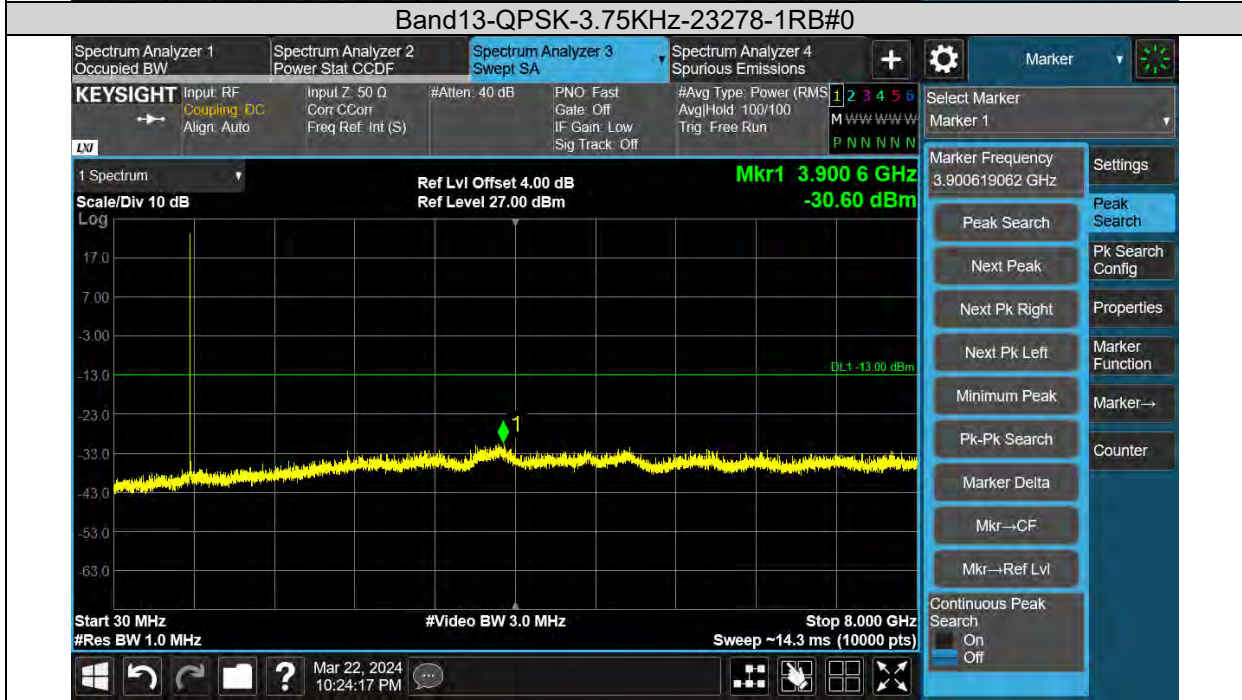

BUREAU VERITAS

Test Report No.: W7L-240204W001RF03