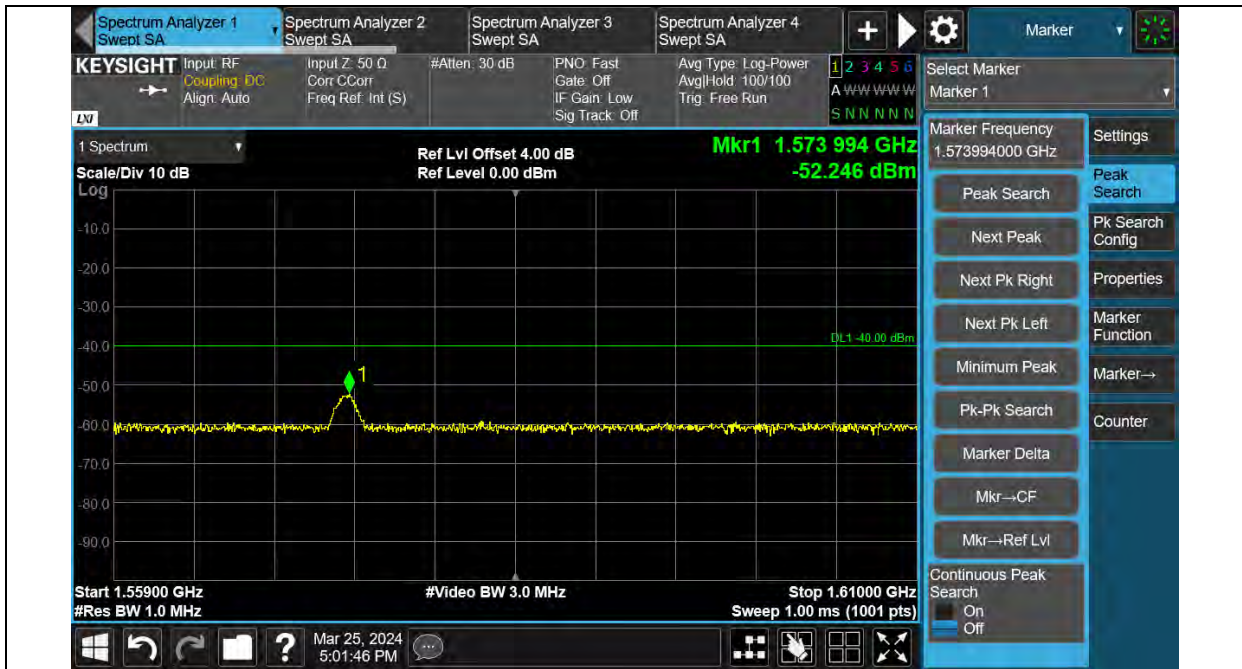

BUREAU VERITAS

Test Report No.: W7L-240204W001RF03

Band13-BPSK-15KHz-23278-1RB#11-793M~805M

Band13-BPSK-15KHz-23278-1RB#11-1559M~1610M

BUREAU VERITAS

Test Report No.: W7L-240204W001RF03

Band13-QPSK-15KHz-23017-1RB#0-763M~775M