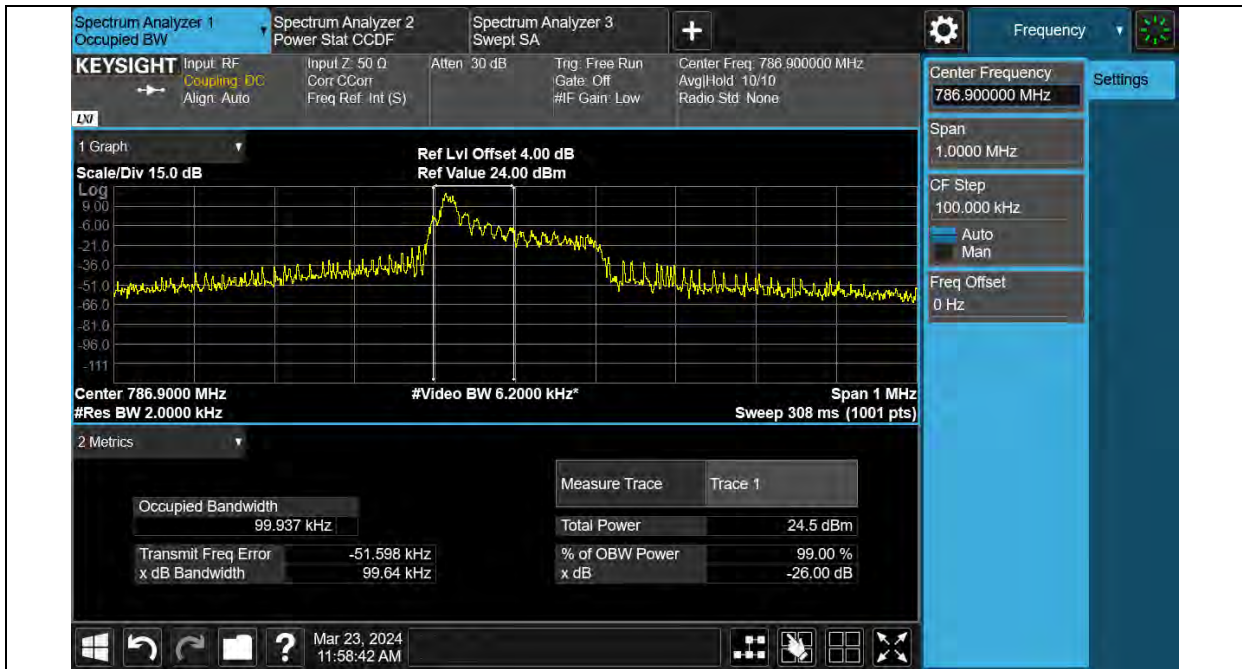

Test Report No.: W7L-240204W001RF03

Band13-BPSK-15KHz-23230-1RB#0

Band13-BPSK-15KHz-23278-1RB#0

BUREAU VERITAS

Test Report No.: W7L-240204W001RF03

Band13-QPSK-15KHz-23182-1RB#0

Band13-QPSK-15KHz-23230-1RB#0