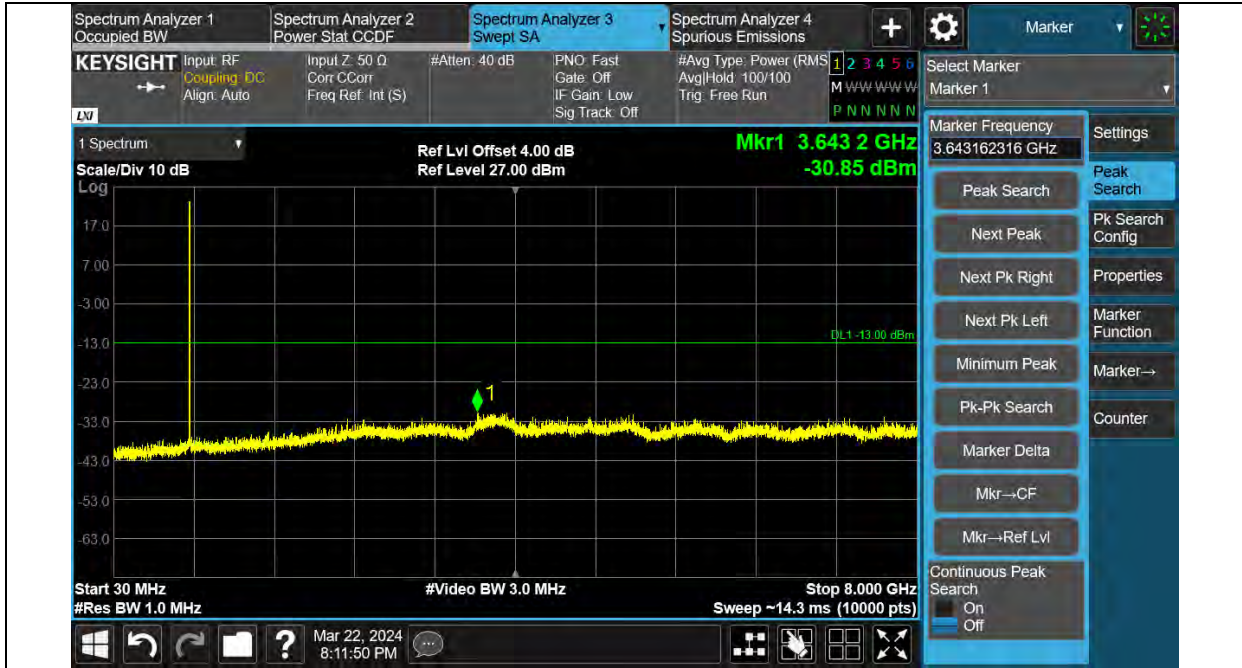

BUREAU VERITAS

Test Report No.: W7L-240204W001RF03