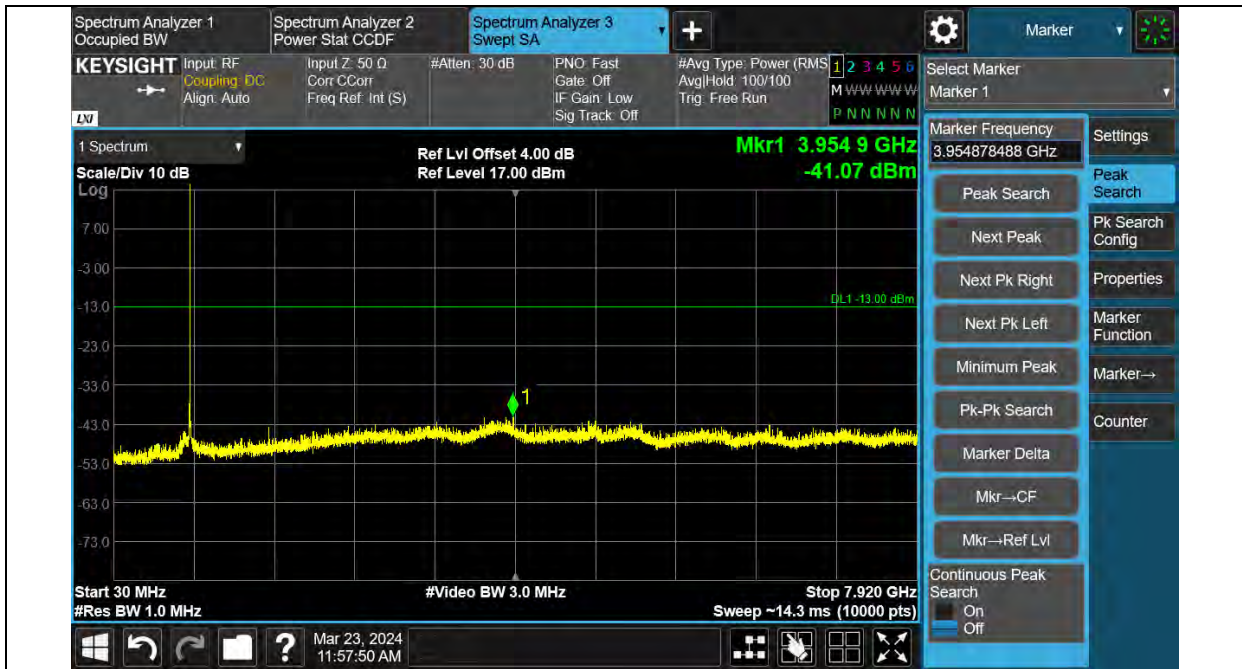

BUREAU VERITAS

Test Report No.: W7L-240204W001RF03

Band13-BPSK-15KHz-23230-1RB#0