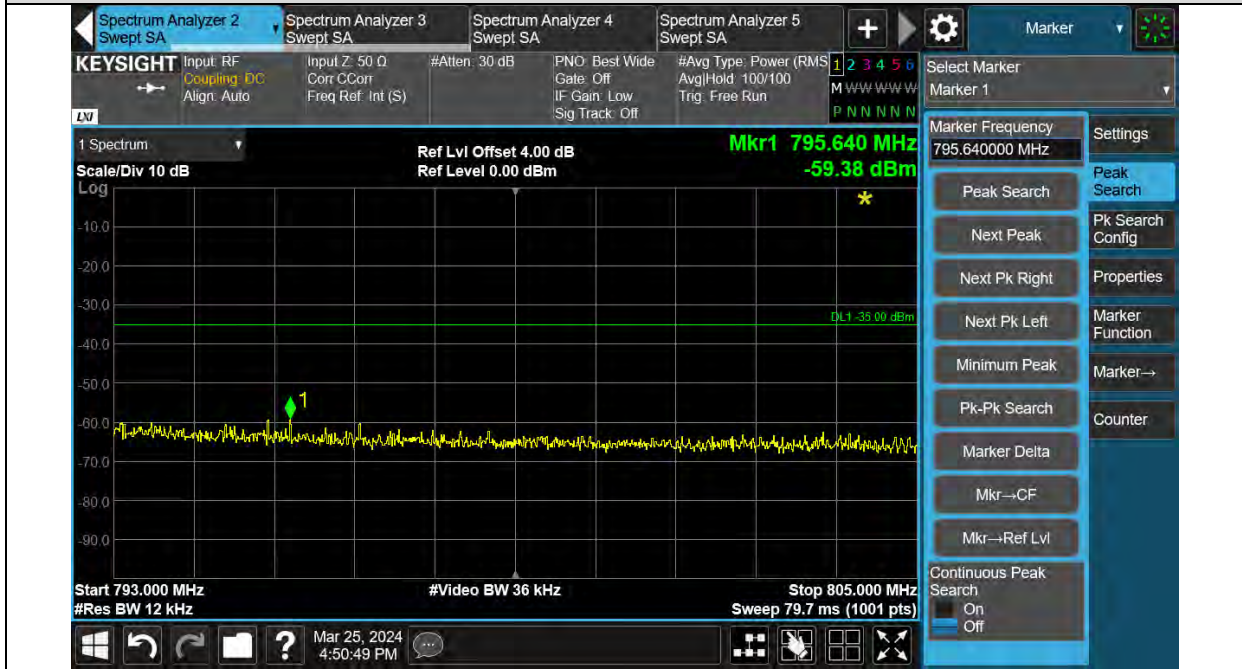

Band13-BPSK-15KHz-23278-1RB#11-793M~805M

Band13-BPSK-15KHz-23278-1RB#11-1559M~1610M