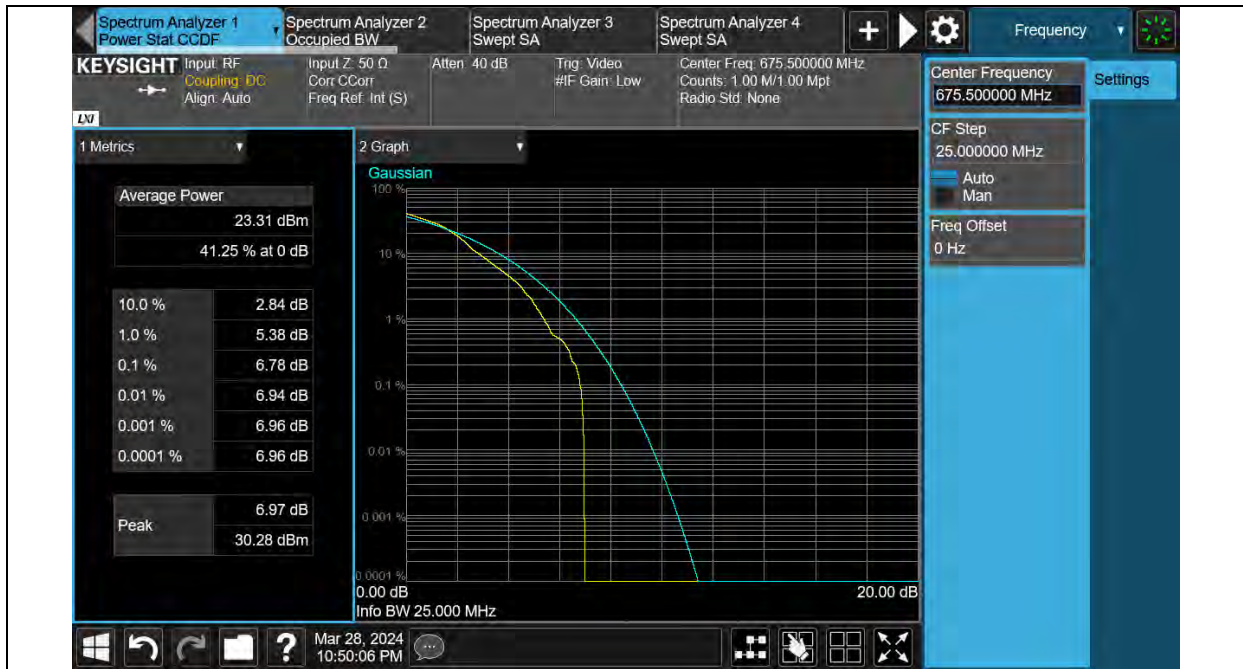

Test Graphs

BUREAU VERITAS

Test Report No.: W7L-240204W001RF03

Band71-5MHz-16QAM-133147

Band71-5MHz-16QAM-133247

BUREAU
VERITAS

Test Report No.: W7L-240204W001RF03

Band71-5MHz-16QAM-133447