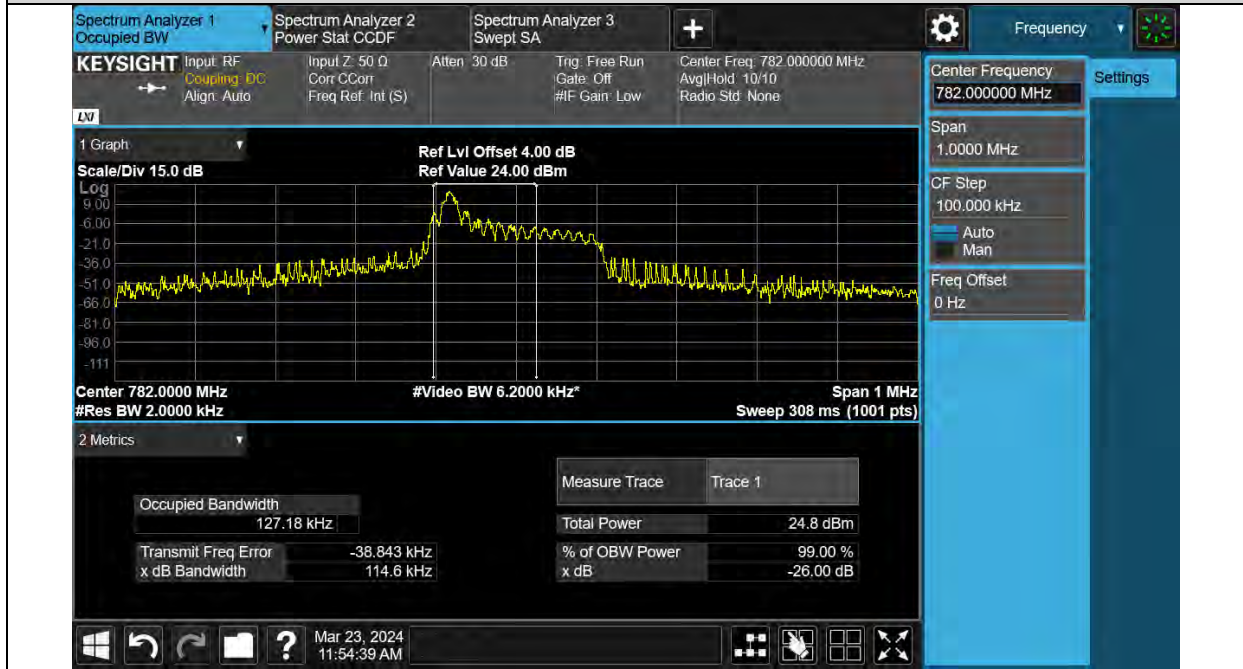

Band13-BPSK-15KHz-23230-1RB#0

Band13-BPSK-15KHz-23278-1RB#0