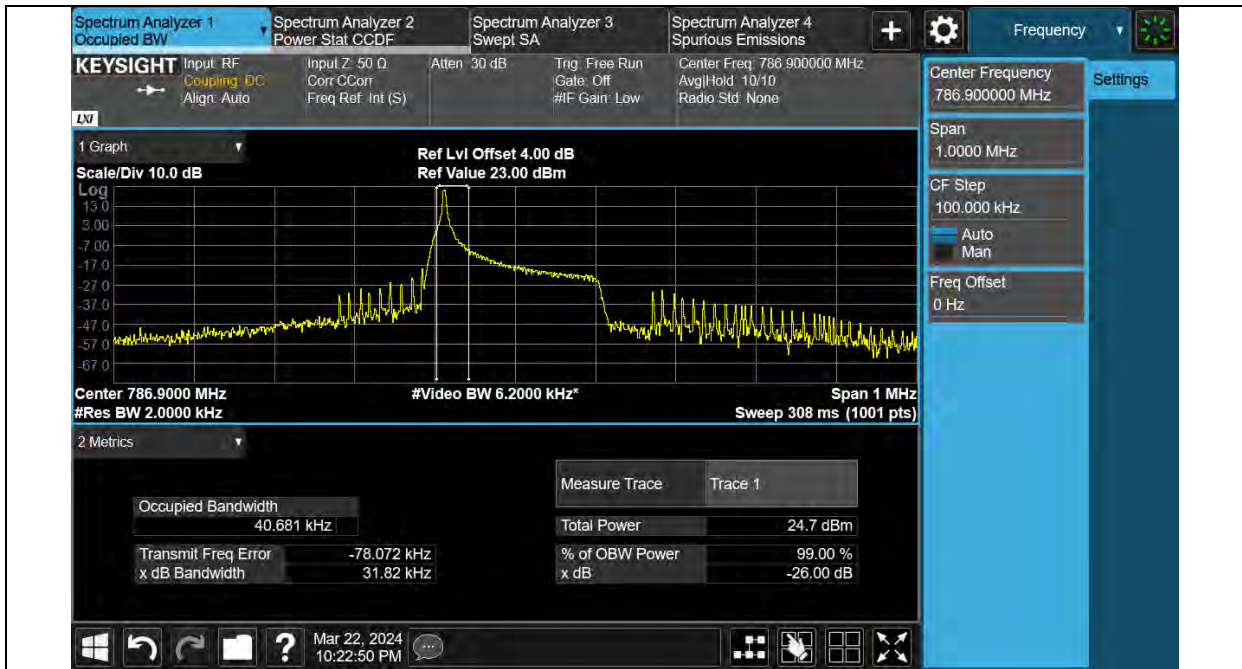

BUREAU VERITAS

Test Report No.: W7L-240204W001RF03