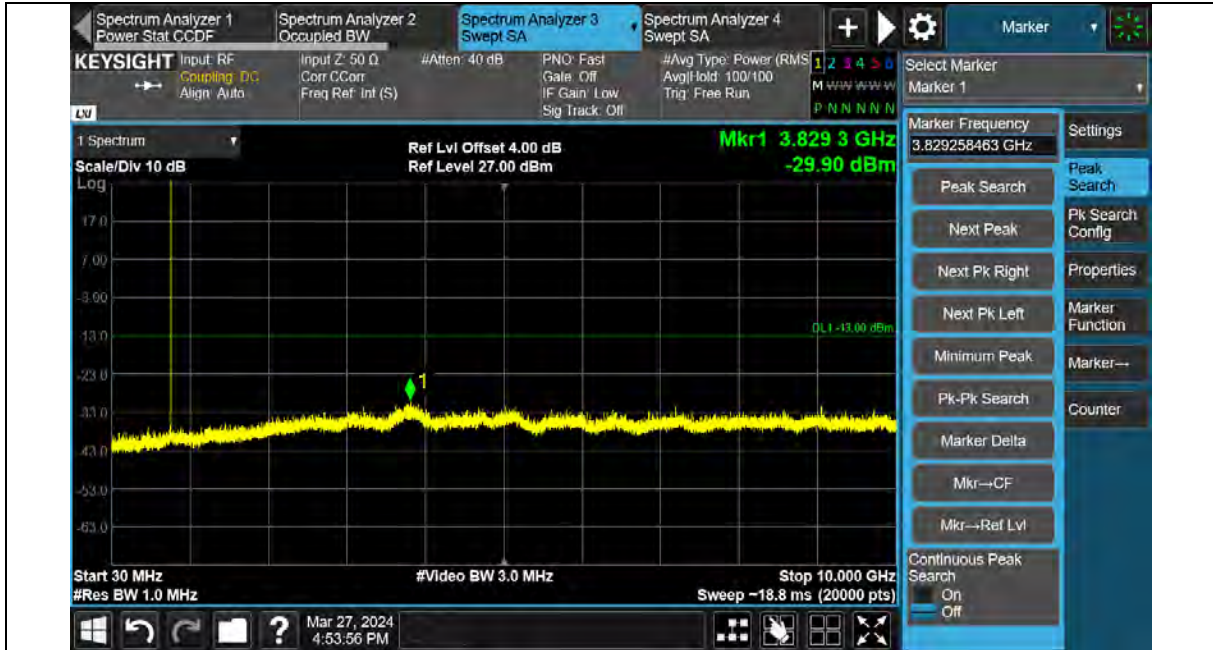

BUREAU VERITAS

Test Report No.: W7L-240204W001RF03

Band13-5MHz-16QAM-23255-1RB#0-Range:30~10000MH