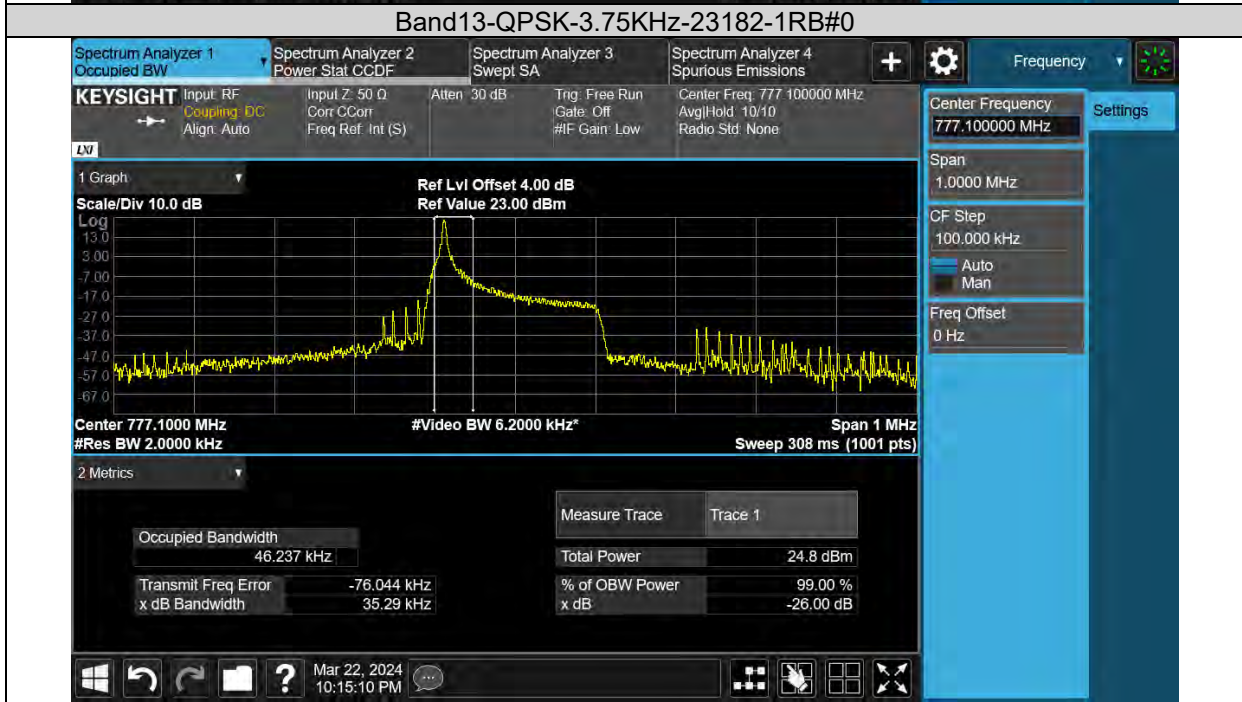

BUREAU VERITAS

Test Report No.: W7L-240204W001RF03