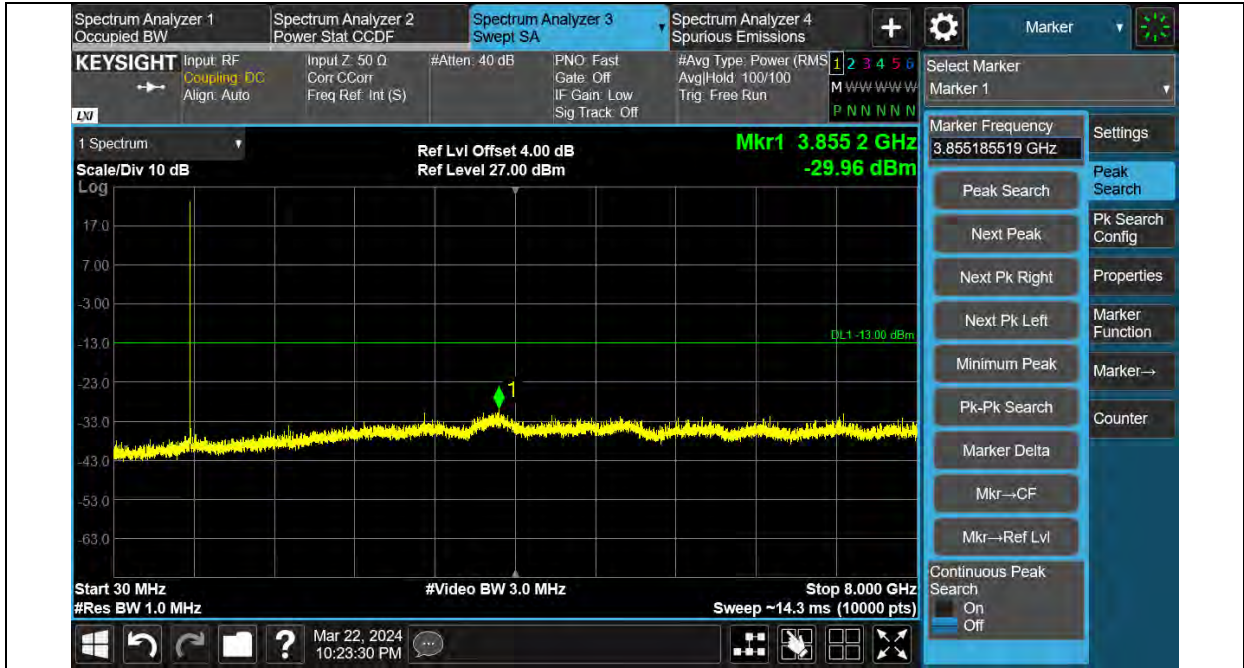

BUREAU VERITAS

Test Report No.: W7L-240204W001RF03