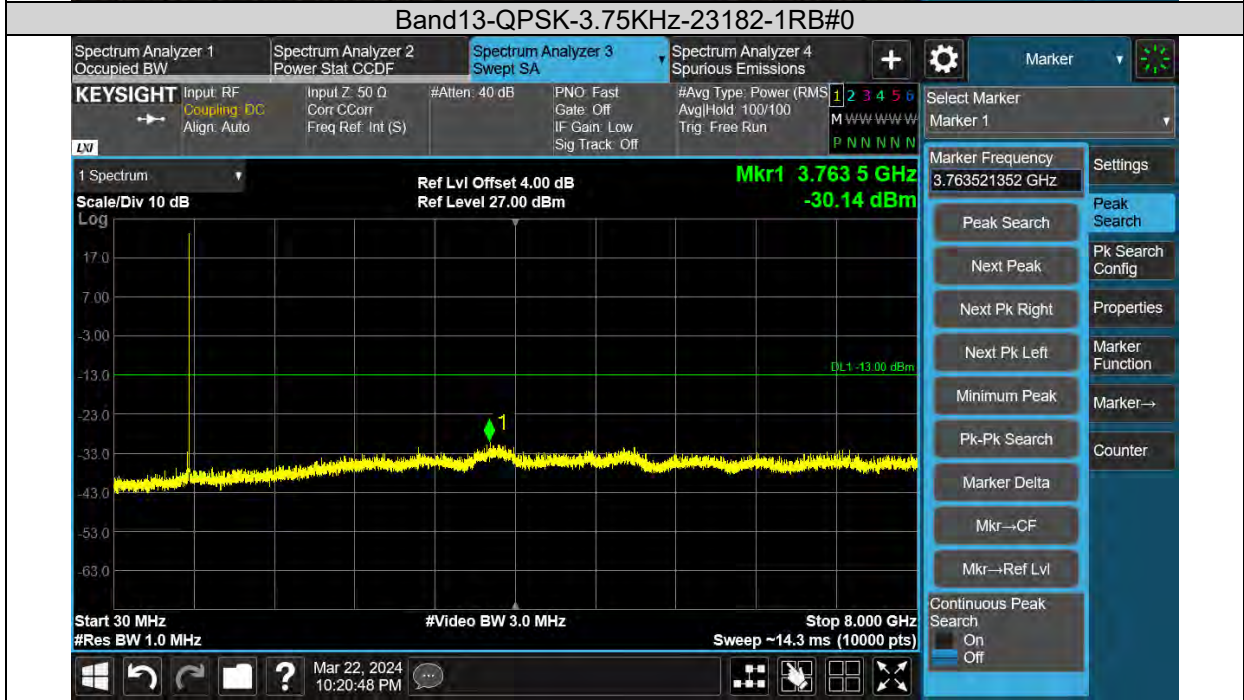

BUREAU VERITAS

Test Report No.: W7L-240204W001RF03