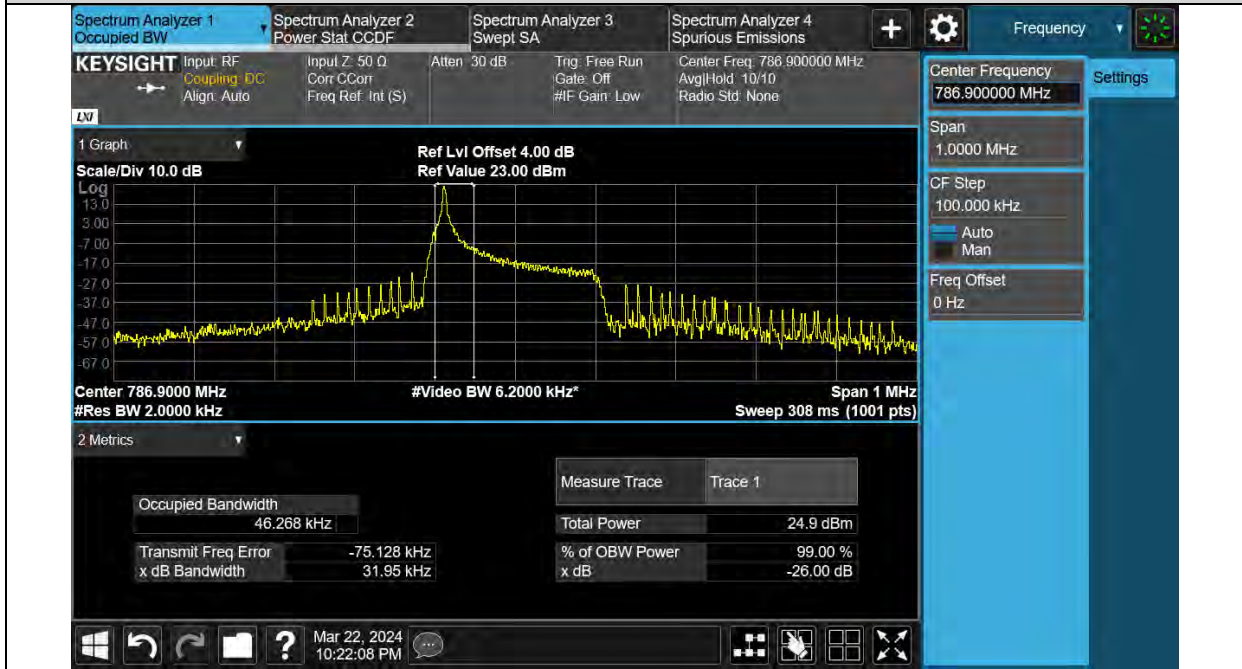

Test Graphs

BUREAU VERITAS

Test Report No.: W7L-240204W001RF03

BUREAU VERITAS

Test Report No.: W7L-240204W001RF03

Band13-QPSK-3.75KHz-23278-1RB#0

Band13-BPSK-15KHz-23182-1RB#0

BUREAU VERITAS