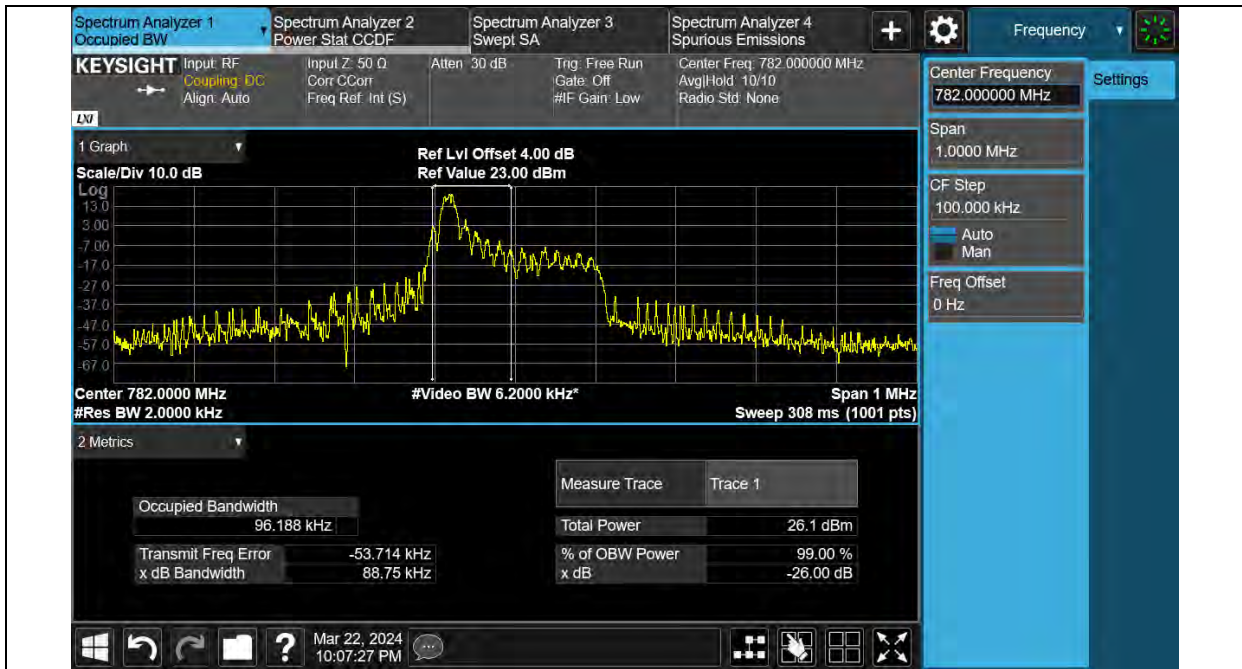

BUREAU VERITAS

Test Report No.: W7L-240204W001RF03