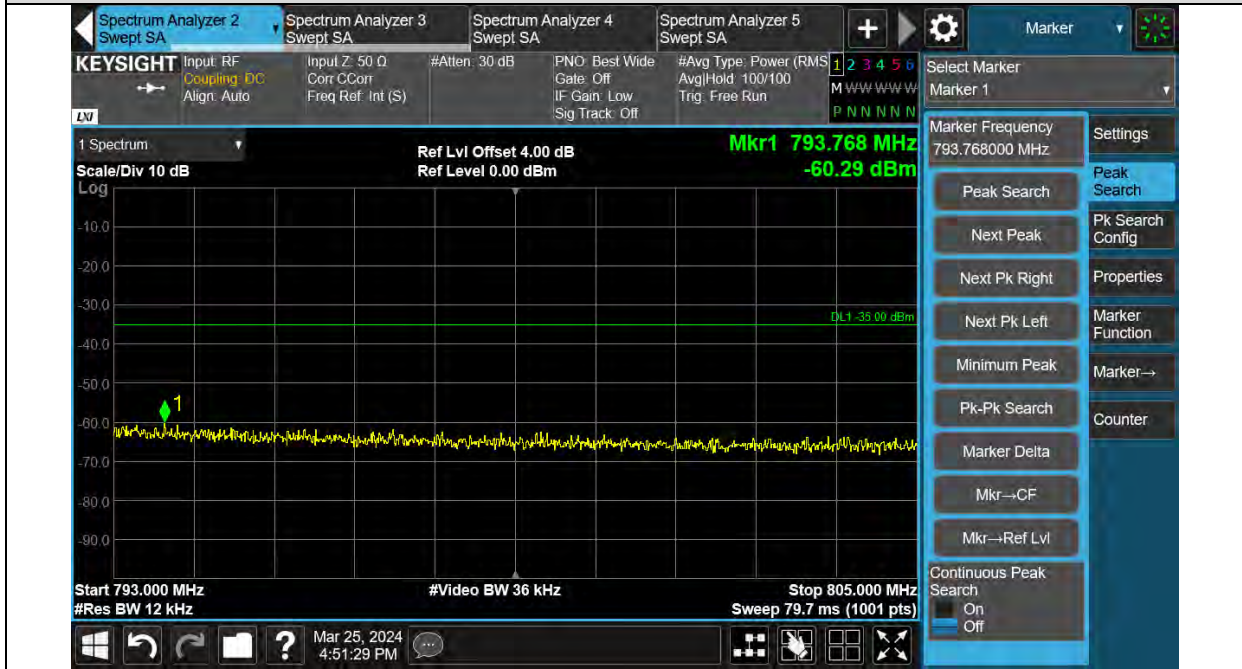

Band13-QPSK-3.75KHz-23278-1RB#47-793M~805M

Band13-QPSK-3.75KHz-23278-1RB#47-1559M~1610M