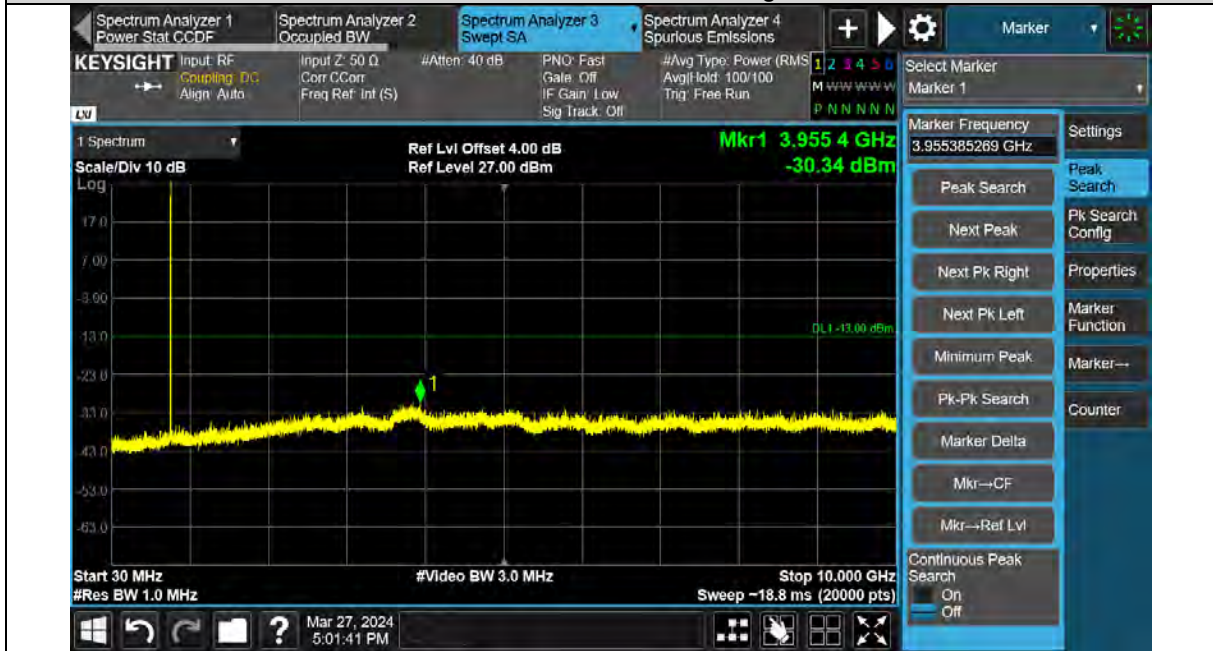

Test Report No.: W7L-240204W001RF03

Test Graphs

BUREAU VERITAS

Test Report No.: W7L-240204W001RF03

Band13-5MHz-16QAM-23025-1RB#0-Range:30~10000MH

Band13-5MHz-16QAM-23230-1RB#0-Range:30~10000MH

BUREAU VERITAS