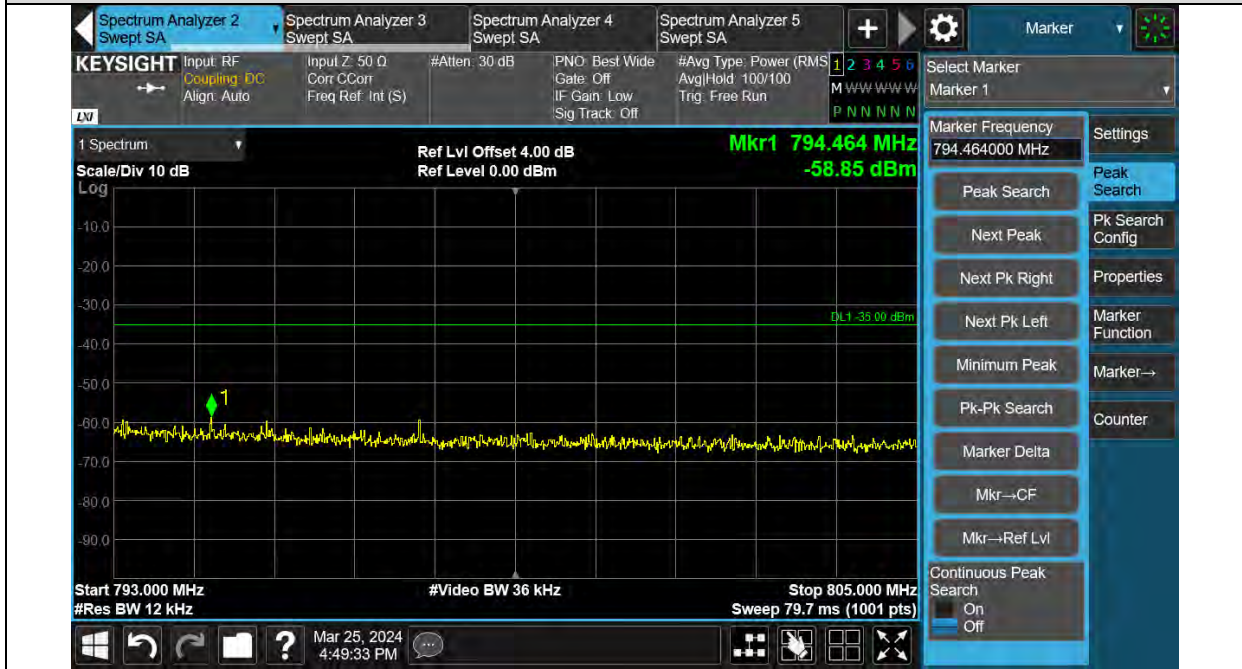

Band13-QPSK-15KHz-23017-1RB#0-1559M~1610M

BUREAU VERITAS

Test Report No.: W7L-240204W001RF03

Band13-QPSK-15KHz-23278-1RB#11-793M~805M

Band13-QPSK-15KHz-23278-1RB#11-1559M~1610M

BUREAU VERITAS

Test Report No.: W7L-240204W001RF03