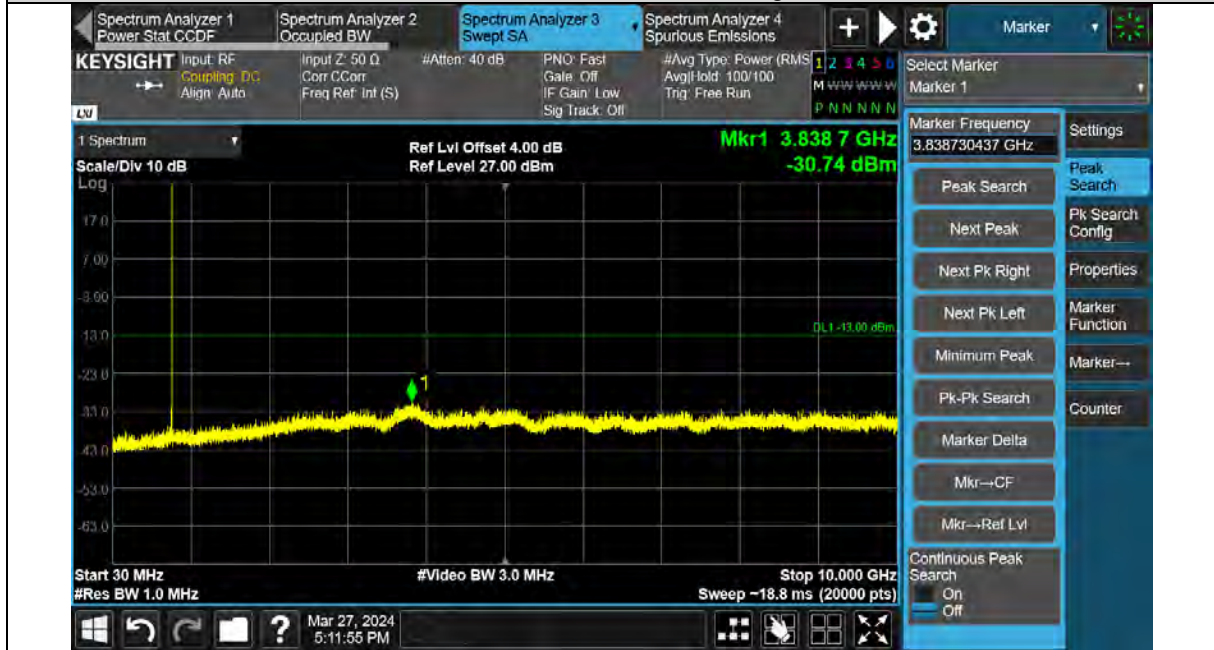

FREQUENCY STABILITY

Test Result

Voltage										
Band	Bandwidth	Modulation	Channel	RB Configure	Voltage [Vdc]	Temperature (°C)	Deviation (Hz)	Deviation (ppm)	Limit (ppm)	Verdict
Band13	10MHz	QPSK	23230	6RB#0	VL	NT	0.2	0.000256	±2.5	PASS
Band13	10MHz	QPSK	23230	6RB#0	VN	NT	8	0.010230	±2.5	PASS
Band13	10MHz	QPSK	23230	6RB#0	VH	NT	20.7	0.026471	±2.5	PASS
Band13	16QAM	QPSK	23230	6RB#0	VL	NT	27	0.034527	±2.5	PASS
Band13	16QAM	QPSK	23230	6RB#0	VN	NT	-11.9	-0.015217	±2.5	PASS
Band13	16QAM	QPSK	23230	6RB#0	VH	NT	16.2	0.020716	±2.5	PASS