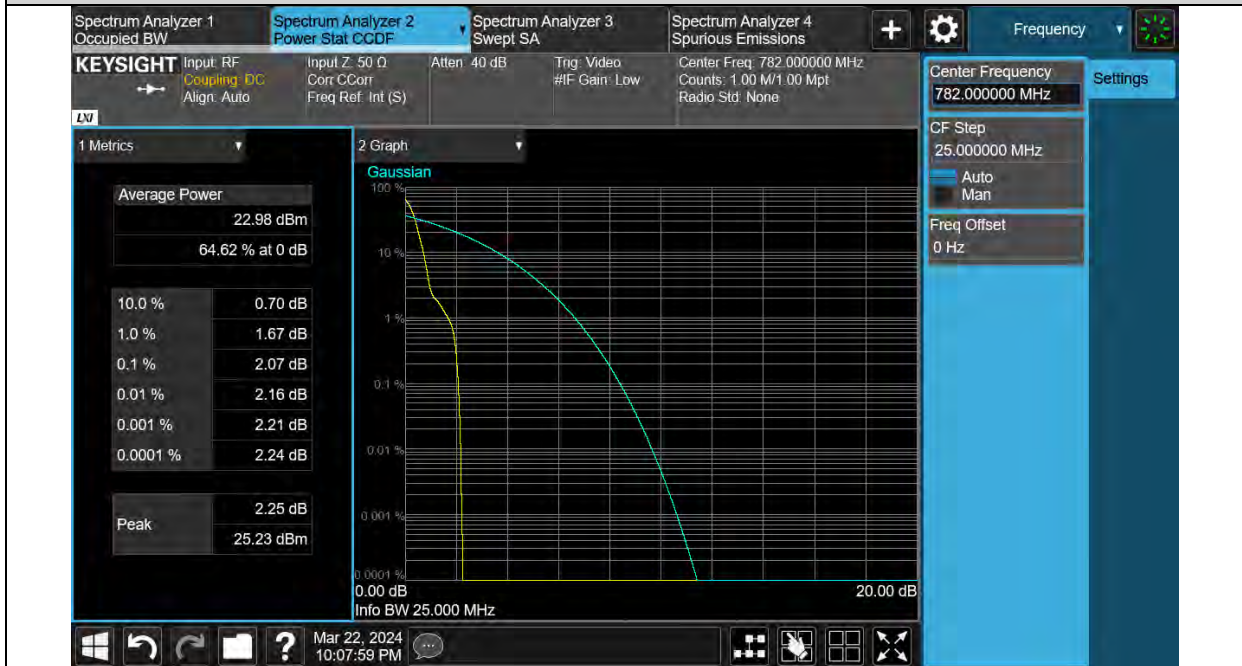

Test Graphs

BUREAU VERITAS

Test Report No.: W7L-240204W001RF03

Band13-QPSK-15KHz-23230

Test Report No.: W7L-240204W001RF03

26DB BANDWIDTH AND OCCUPIED BANDWIDTH

Test Result

Band	Modulation	Sub-carrier spacing(KHz)	Channel	Ntones	Occupied Bandwidth (kHz)	26dB Bandwidth (kHz)	Verdict
Band13	BPSK	3.75	23182	1RB#0	43.114	31.69	PASS
Band13	BPSK	3.75	23230	1RB#0	41.877	31.77	PASS
Band13	BPSK	3.75	23278	1RB#0	40.681	31.82	PASS
Band13	QPSK	3.75	23182	1RB#0	46.237	35.29	PASS
Band13	QPSK	3.75	23230	1RB#0	47.971	35.00	PASS
Band13	QPSK	3.75	23278	1RB#0	46.268	31.95	PASS
Band13	BPSK	15	23182	1RB#0	107.26	87.64	PASS
Band13	BPSK	15	23230	1RB#0	127.18	114.6	PASS
Band13	BPSK	15	23278	1RB#0	99.937	99.64	PASS
Band13	QPSK	15	23182	1RB#0	102.09	114.8	PASS
Band13	QPSK	15	23230	1RB#0	96.188	88.75	PASS
Band13	QPSK	15	23278	1RB#0	108.97	102.4	PASS
Band13	QPSK	15	23182	12RB#0	190.14	202.6	PASS
Band13	QPSK	15	23230	12RB#0	191.53	209.4	PASS
Band13	QPSK	15	23278	12RB#0	190.84	207.4	PASS