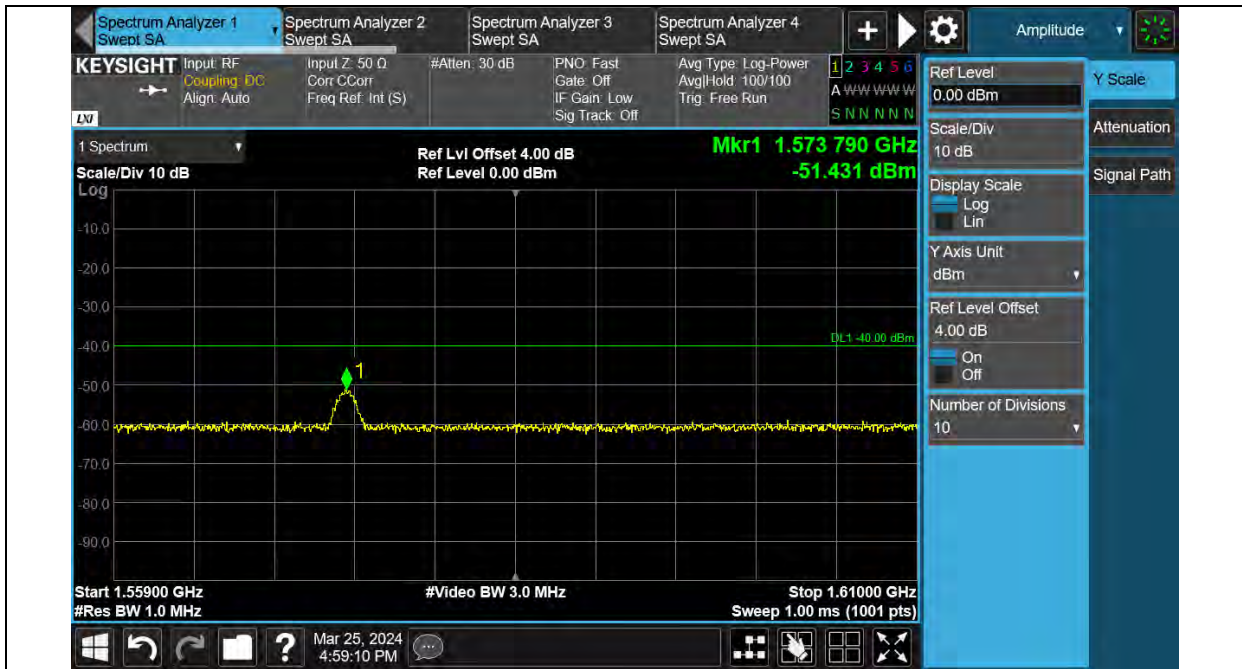

BUREAU VERITAS

Test Report No.: W7L-240204W001RF03