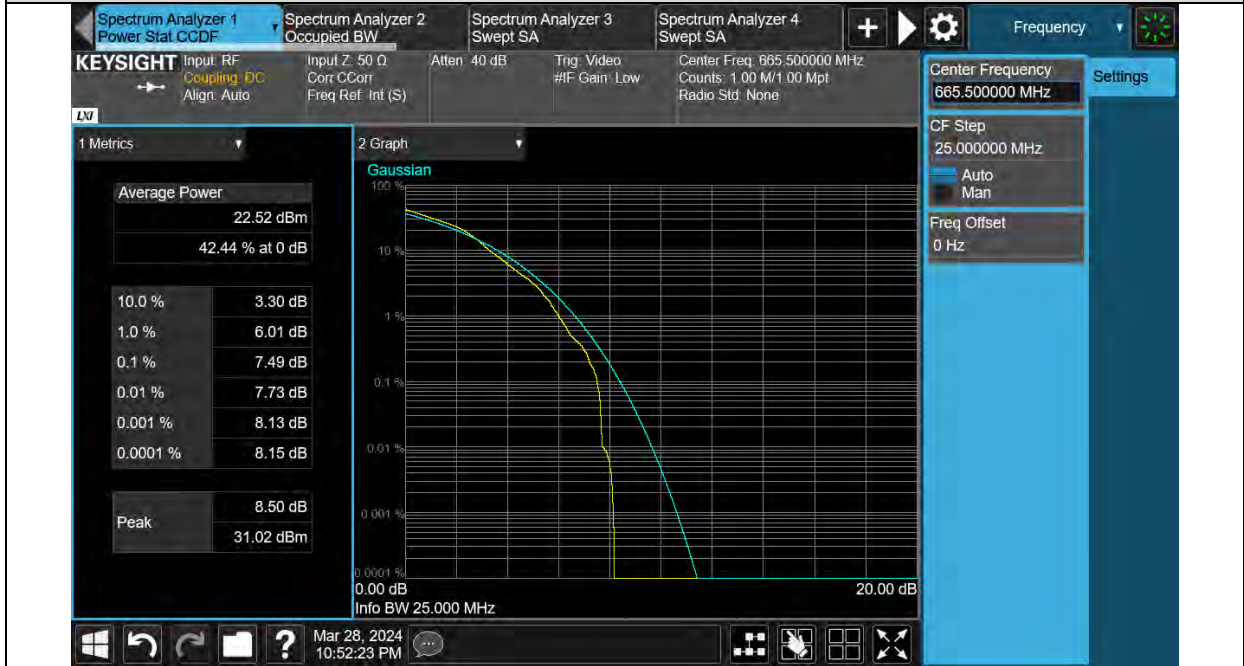

Test Graphs

BUREAU VERITAS

Test Report No.: W7L-240204W001RF03

Band71-5MHz-16QAM-133147

Band71-5MHz-16QAM-133247

BUREAU
VERITAS

Test Report No.: W7L-240204W001RF03

Band71-5MHz-16QAM-133447