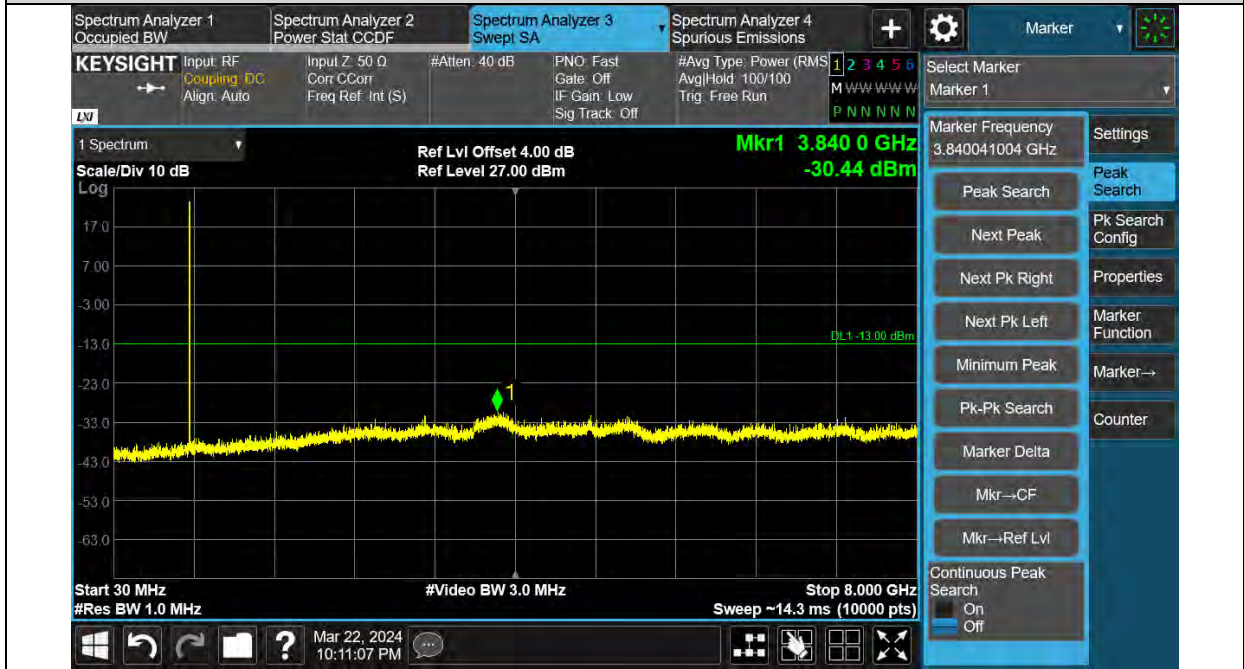

Band13-QPSK-15KHz-23278-12RB#0