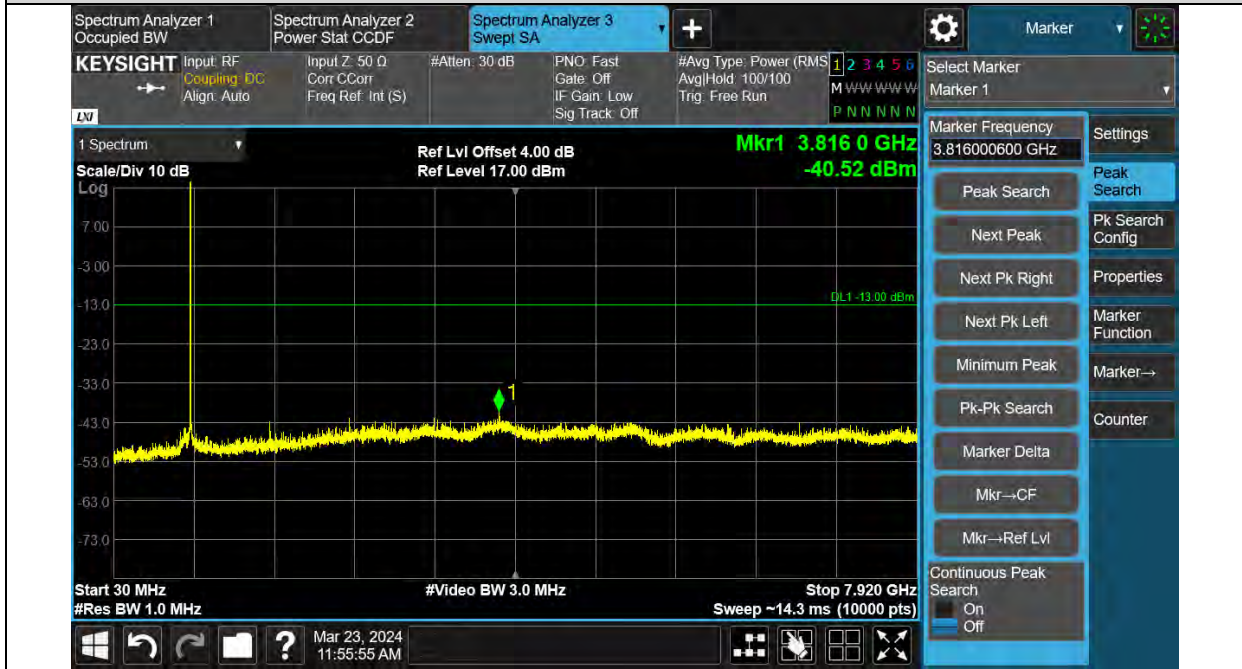

Band13-BPSK-15KHz-23278-1RB#0