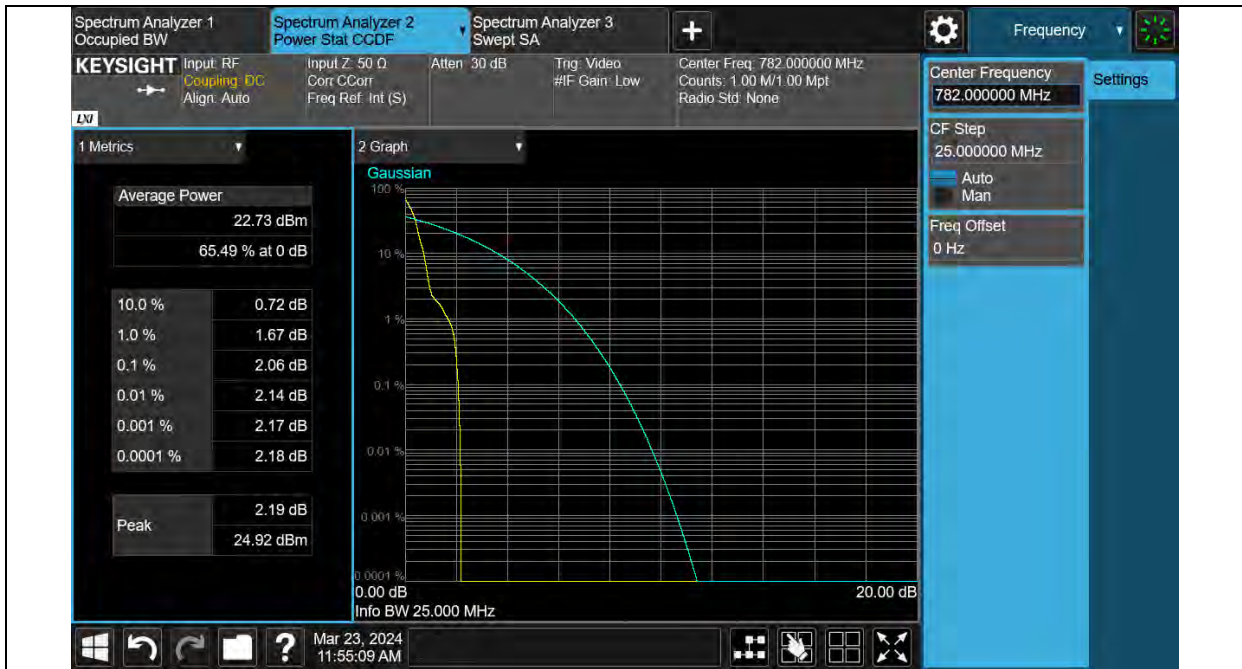

BUREAU VERITAS

Test Report No.: W7L-240204W001RF03