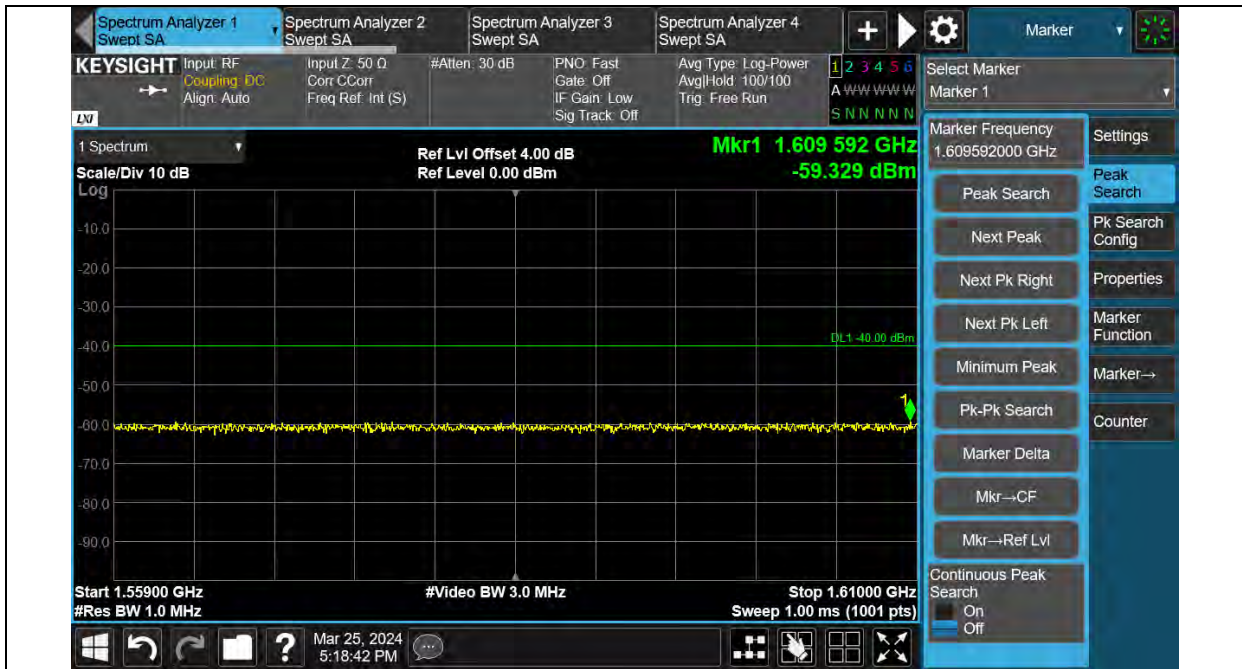

BUREAU VERITAS

Test Report No.: W7L-240204W001RF03