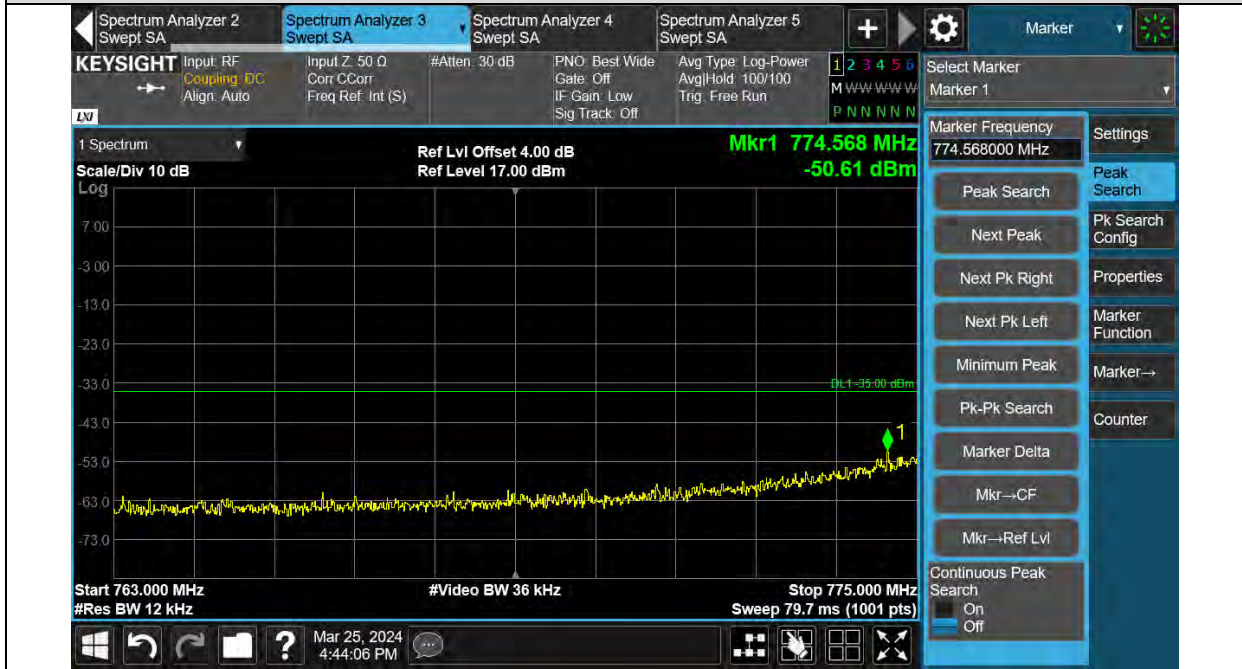

BUREAU VERITAS

Test Report No.: W7L-240204W001RF03

Band13-BPSK-15KHz-23278-1RB#11-793M~805M

Band13-BPSK-15KHz-23278-1RB#11-1559M~1610M

BUREAU VERITAS

Test Report No.: W7L-240204W001RF03

Band13-QPSK-15KHz-23017-1RB#0-763M~775M