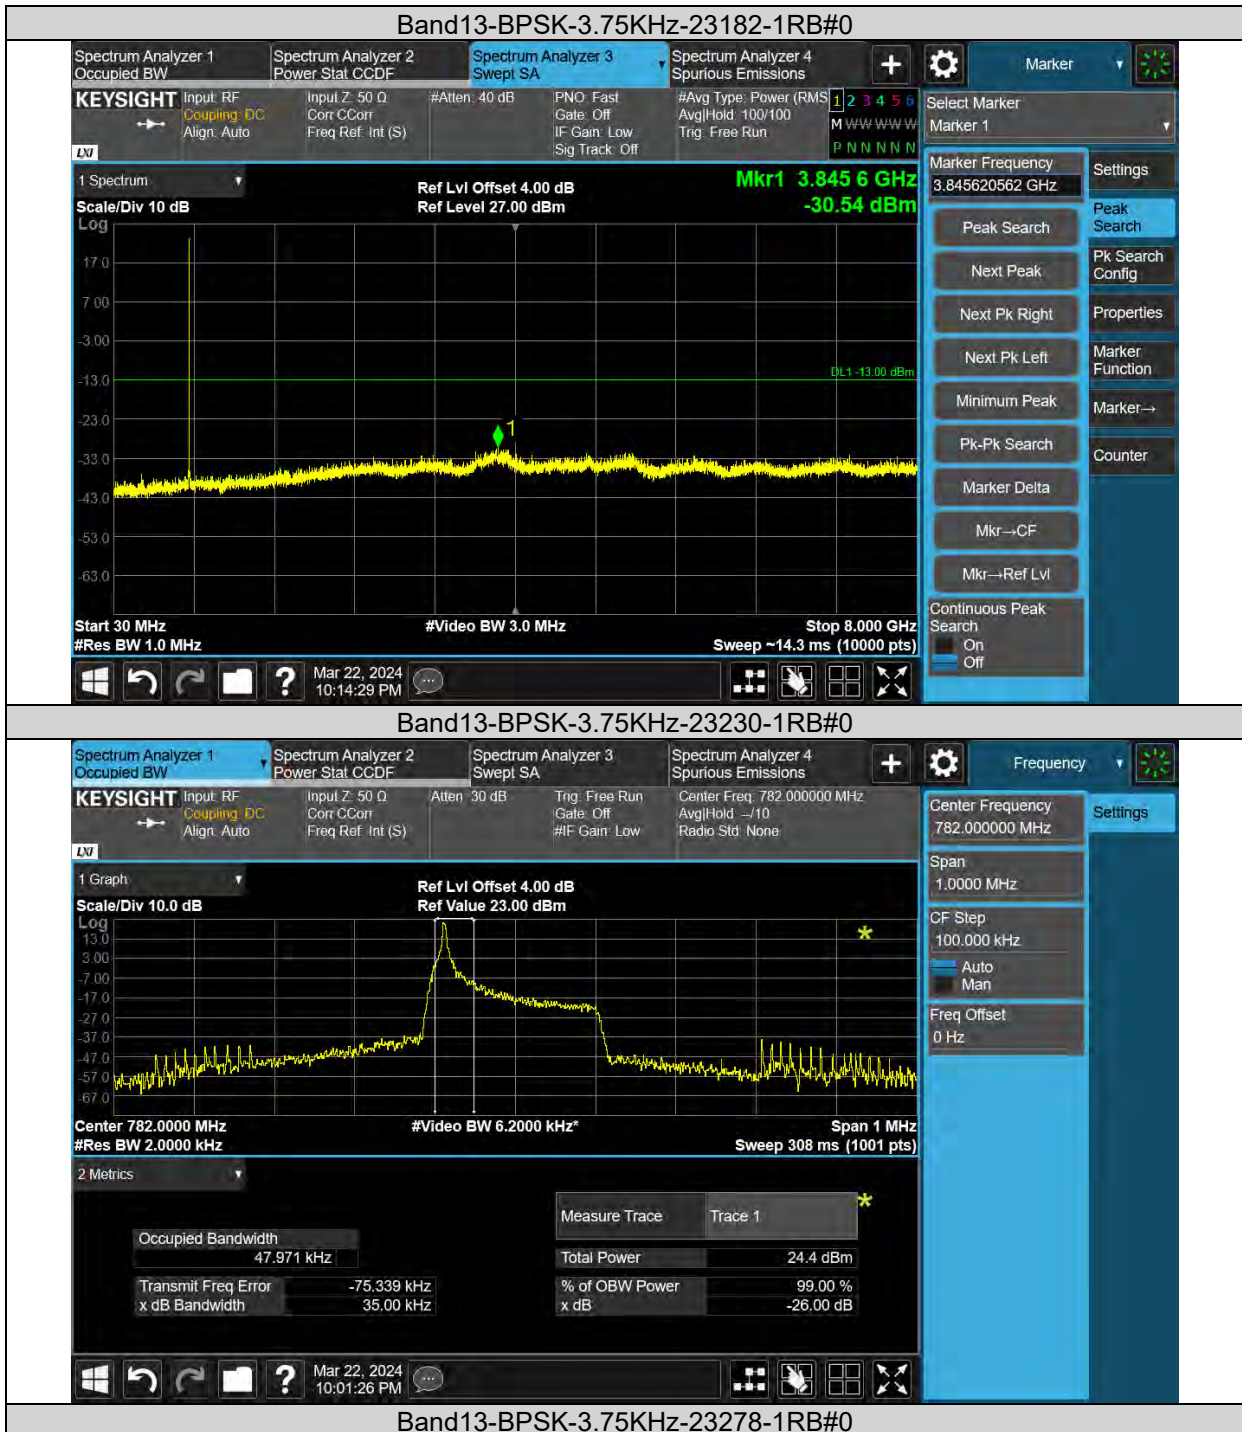

Test Report No.: W7L-240204W001RF03

Test Graphs