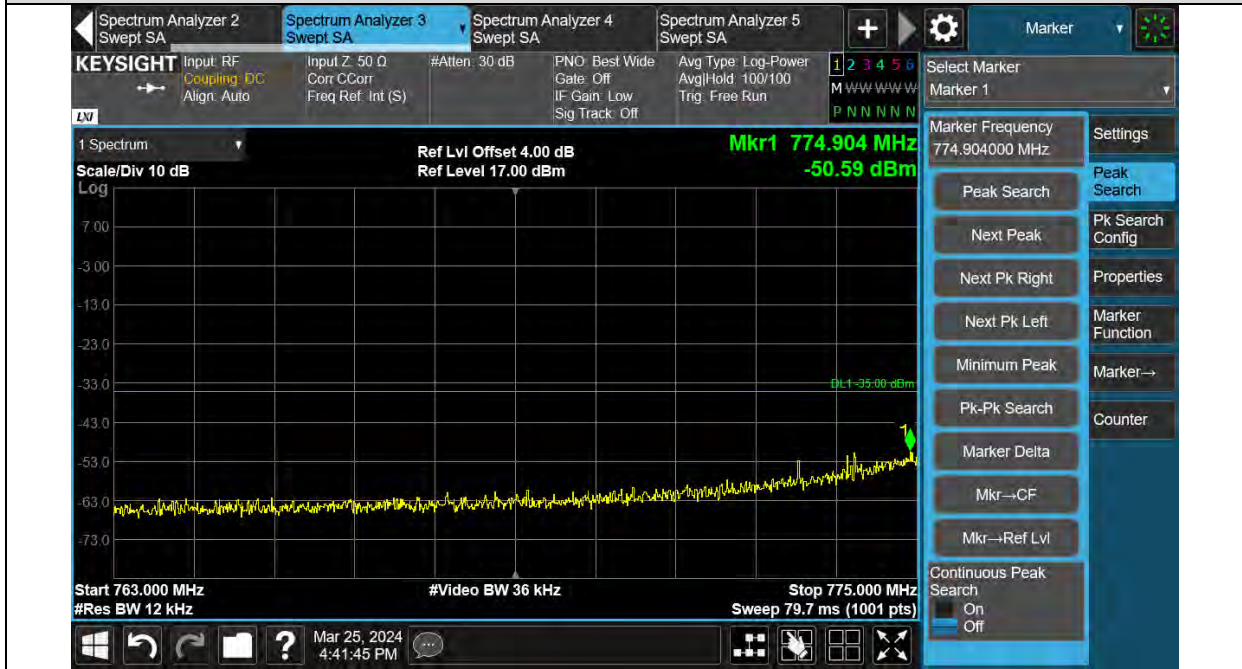

Band13-QPSK-3.75KHz-23278-1RB#47-793M~805M

Band13-QPSK-3.75KHz-23278-1RB#47-1559M~1610M

BUREAU VERITAS

Test Report No.: W7L-240204W001RF03

Band13-BPSK-15KHz-23017-1RB#0-763M~775M

Band13-BPSK-15KHz-23017-1RB#0-1559M~1610M