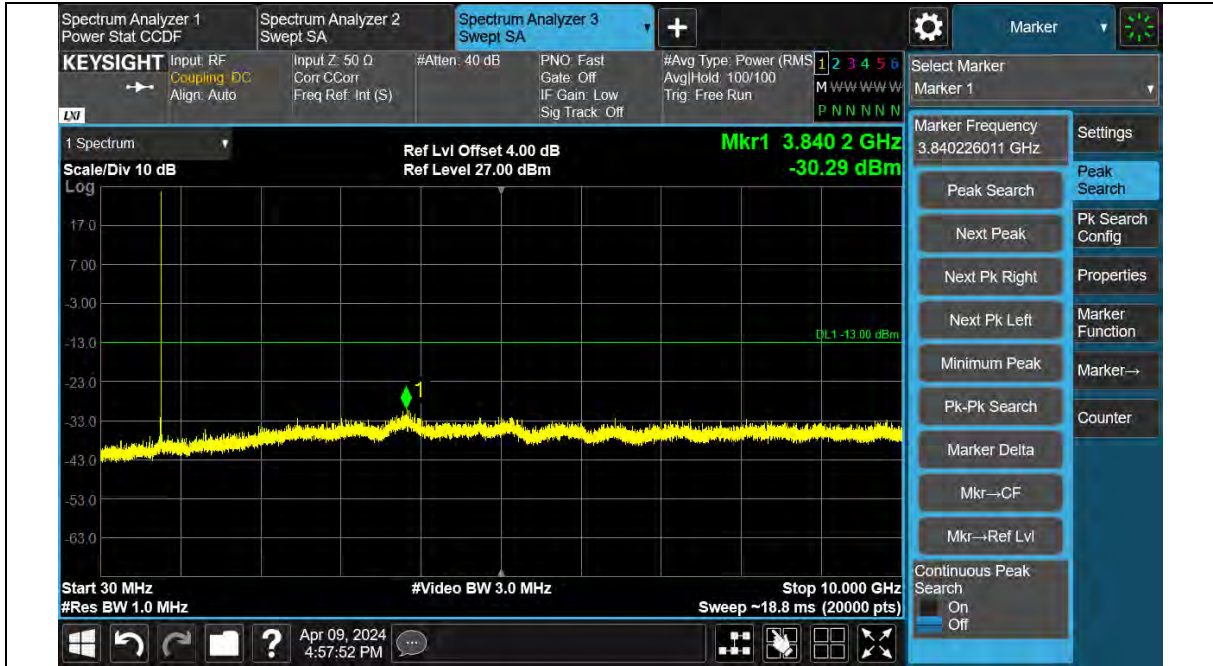

Test Report No.: W7L-240204W001RF03

Test Graphs

BUREAU VERITAS

Test Report No.: W7L-240204W001RF03

Band13-5MHz-16QAM-23025-1RB#0-Range:30~10000MH

Band13-5MHz-16QAM-23230-1RB#0-Range:30~10000MH

BUREAU VERITAS

FREQUENCY STABILITY

Test Result

Voltage										
Band	Bandwidth	Modulation	Channel	RB Configure	Voltage [Vdc]	Temperature (°C)	Deviation (Hz)	Deviation (ppm)	Limit (ppm)	Verdict
Band13	10MHz	QPSK	23230	6RB#0	VL	NT	0.2	0.000256	±2.5	PASS
Band13	10MHz	QPSK	23230	6RB#0	VN	NT	8	0.010230	±2.5	PASS
Band13	10MHz	QPSK	23230	6RB#0	VH	NT	20.7	0.026471	±2.5	PASS
Band13	16QAM	QPSK	23230	6RB#0	VL	NT	27	0.034527	±2.5	PASS
Band13	16QAM	QPSK	23230	6RB#0	VN	NT	-11.9	-0.015217	±2.5	PASS
Band13	16QAM	QPSK	23230	6RB#0	VH	NT	16.2	0.020716	±2.5	PASS