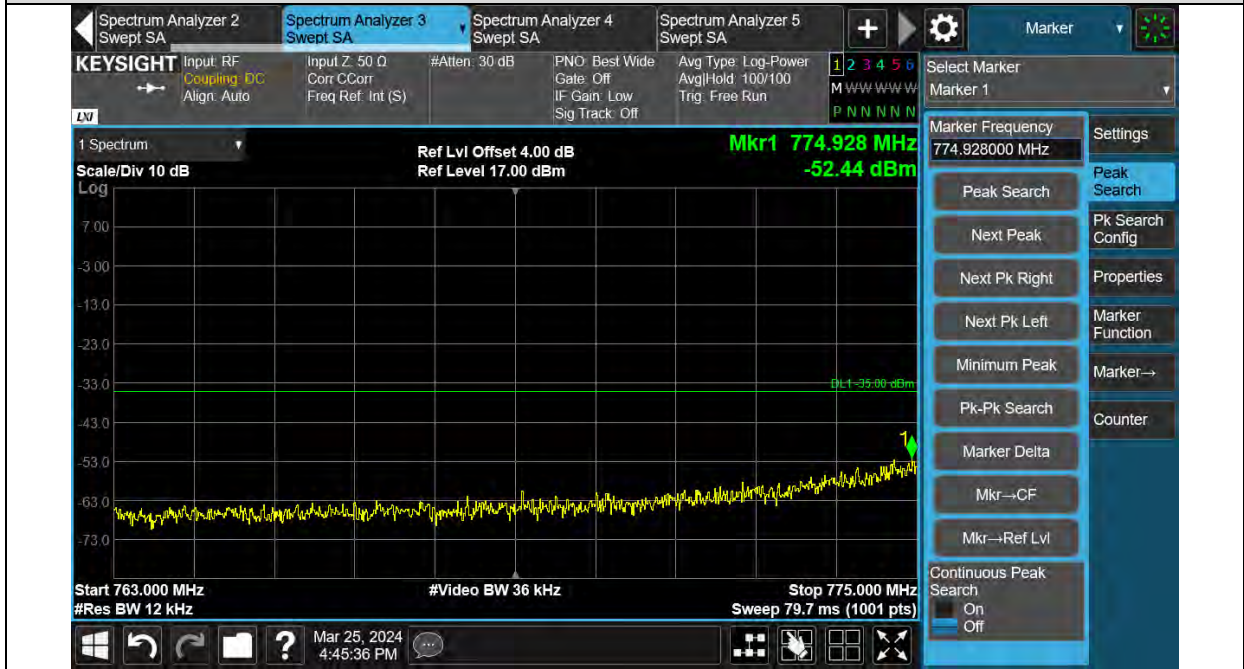

Band13-QPSK-15KHz-23017-12RB#0-763M~775M

Band13-QPSK-15KHz-23017-12RB#0-1559M~1610M