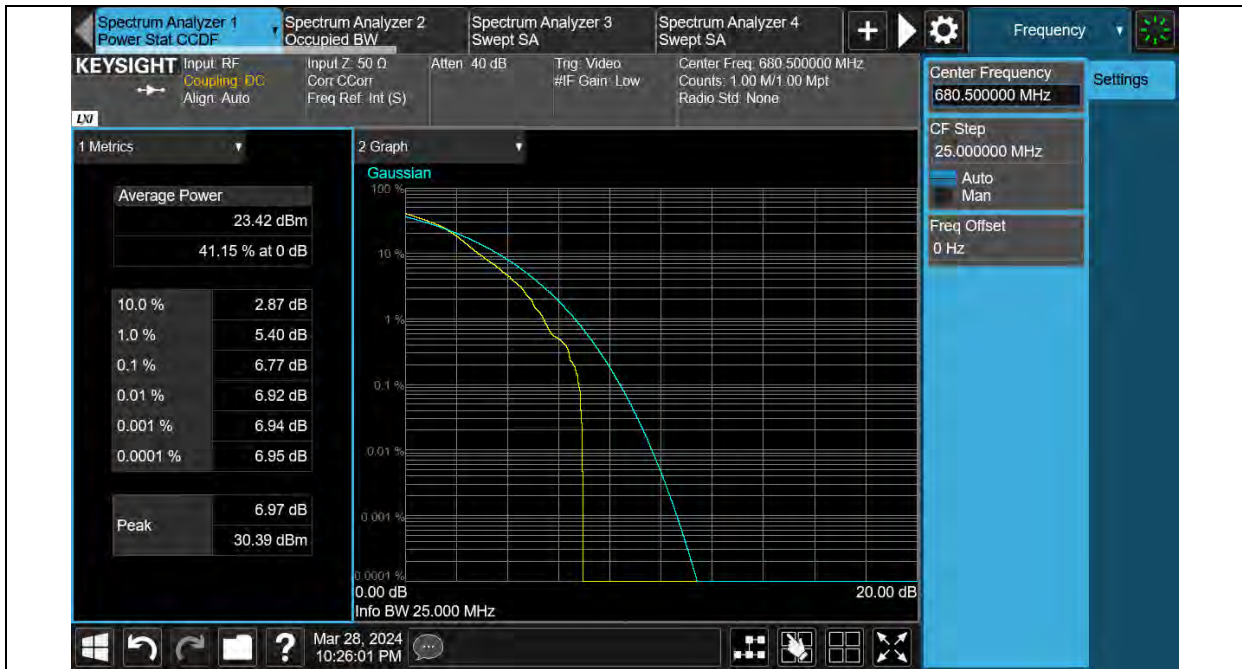

BUREAU VERITAS

Test Report No.: W7L-240204W001RF03

Band71-15MHz-16QAM-133397