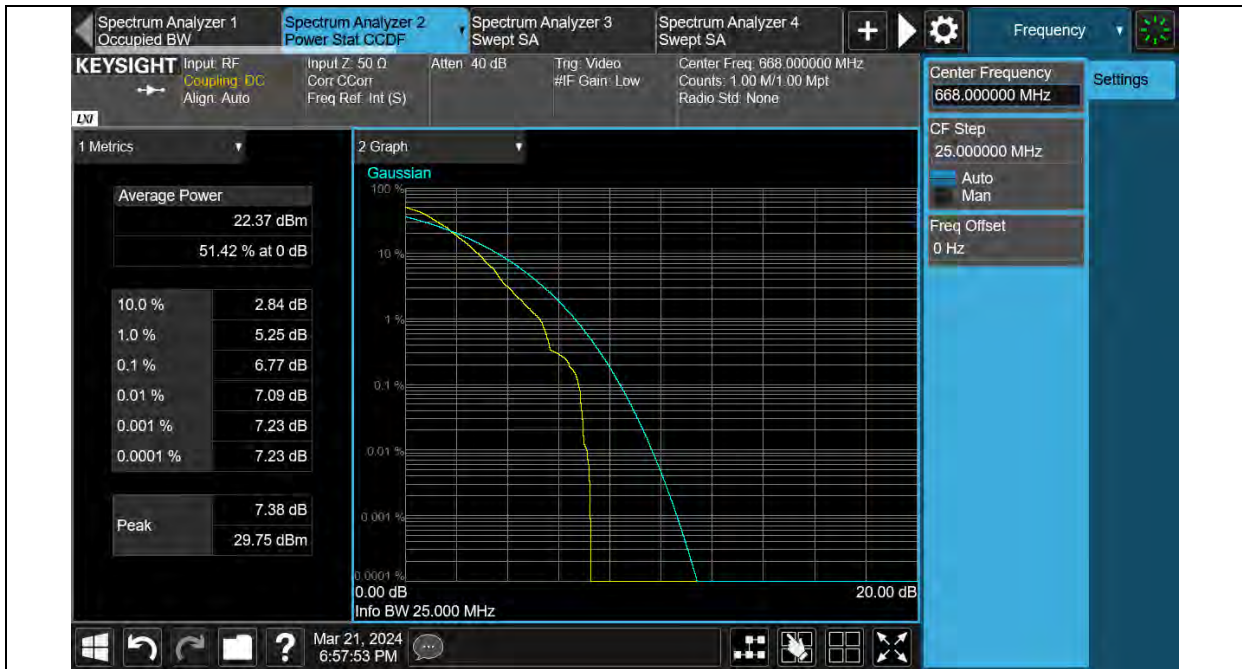

BUREAU VERITAS

Test Report No.: W7L-240204W001RF03

Band71-10MHz-QPSK-133272