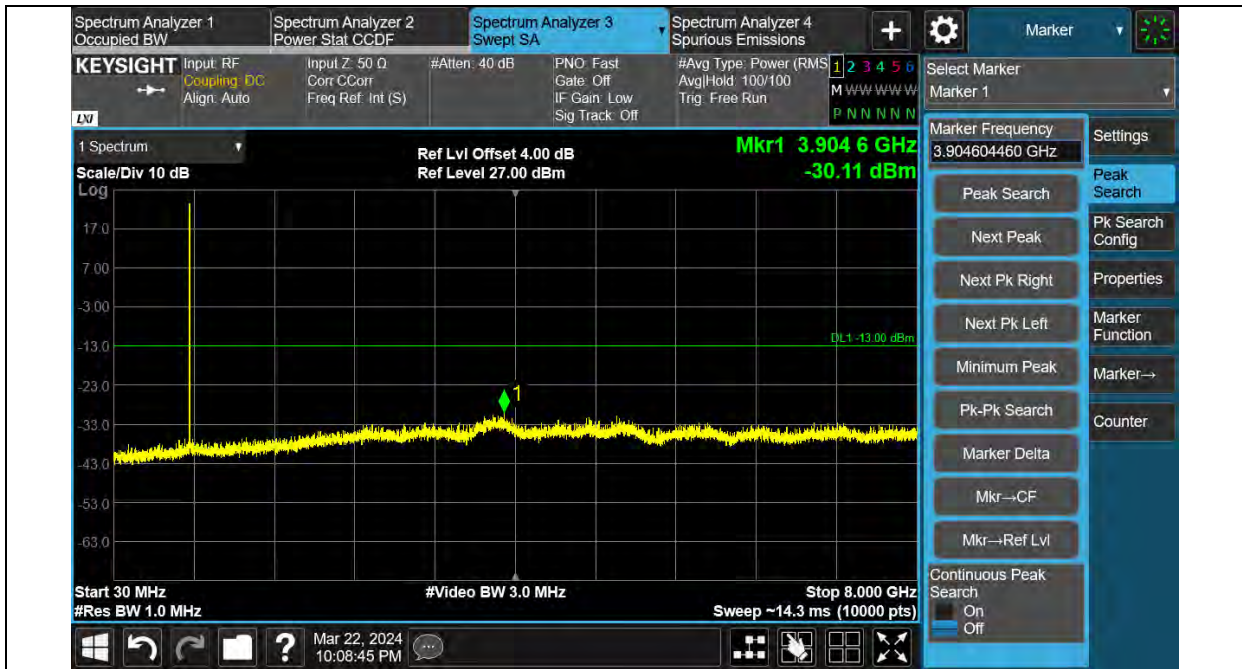

Band13-BPSK-15KHz-23230-1RB#0

Band13-BPSK-15KHz-23278-1RB#0

BUREAU VERITAS

Test Report No.: W7L-240204W001RF03

BUREAU VERITAS

Test Report No.: W7L-240204W001RF03

BUREAU VERITAS

Test Report No.: W7L-240204W001RF03