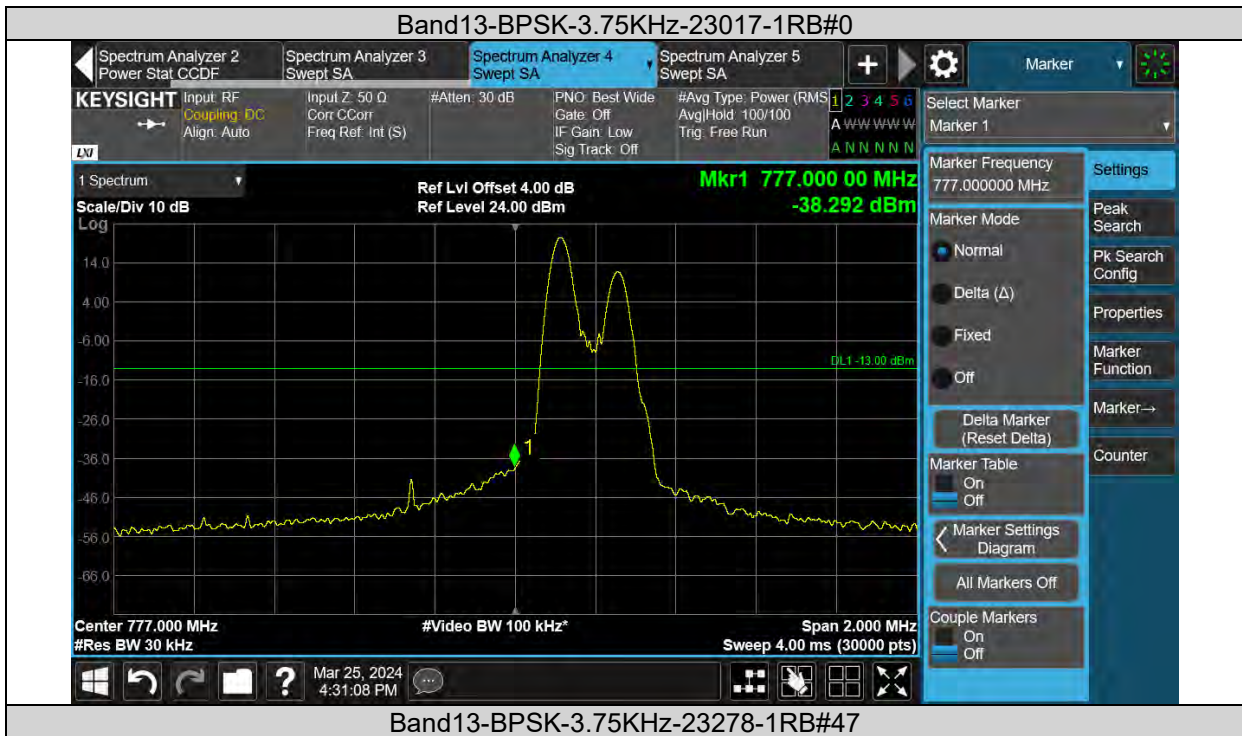

BAND EDGE

Test Result

Band	Modulation	Sub-carrier spacing(KHz)	Channel	Ntones	Result(dBm)	Verdict
Band13	BPSK	3.75	23182	1RB#0	See Graph	PASS
Band13	BPSK	3.75	23278	1RB#47	See Graph	PASS
Band13	QPSK	3.75	23182	1RB#0	See Graph	PASS
Band13	QPSK	3.75	23278	1RB#47	See Graph	PASS
Band13	BPSK	15	23182	1RB#0	See Graph	PASS
Band13	BPSK	15	23278	1RB#11	See Graph	PASS
Band13	QPSK	15	23182	1RB#0	See Graph	PASS
Band13	QPSK	15	23278	1RB#11	See Graph	PASS
Band13	QPSK	15	23182	12RB#0	See Graph	PASS
Band13	QPSK	15	23278	12RB#0	See Graph	PASS

Test Graphs