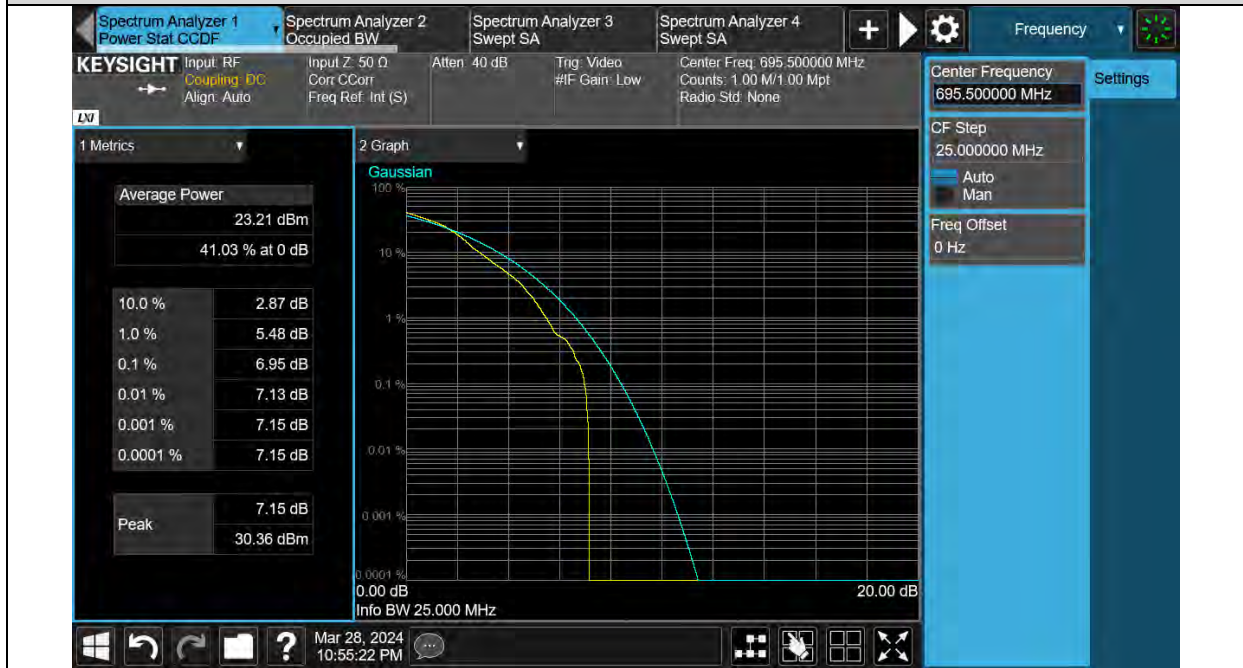

Test Graphs

BUREAU VERITAS

Test Report No.: W7L-240204W001RF03

Band71-5MHz-16QAM-133147

Band71-5MHz-16QAM-133247

BUREAU
VERITAS

Test Report No.: W7L-240204W001RF03

Band71-5MHz-16QAM-133447