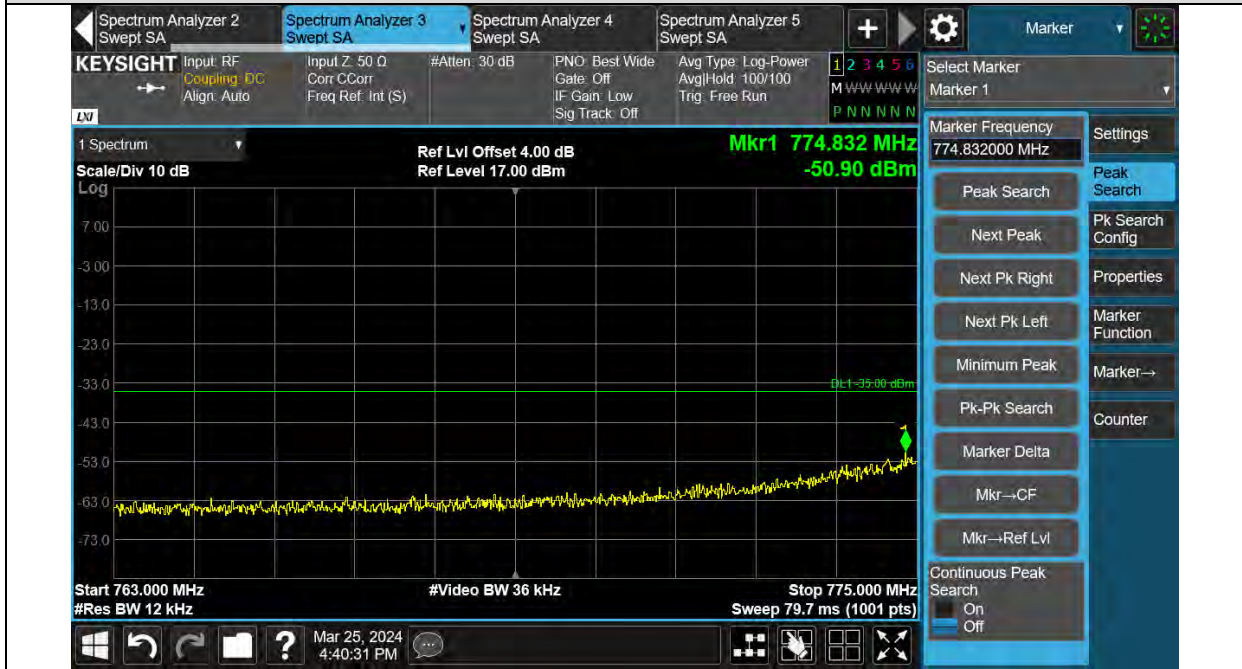

Band13-BPSK-3.75KHz-23278-1RB#47-1559M~1610M

BUREAU VERITAS

Test Report No.: W7L-240204W001RF03

Band13-QPSK-3.75KHz-23017-1RB#0-763M~775M

Band13-QPSK-3.75KHz-23017-1RB#0-1559M~1610M

BUREAU VERITAS

Test Report No.: W7L-240204W001RF03