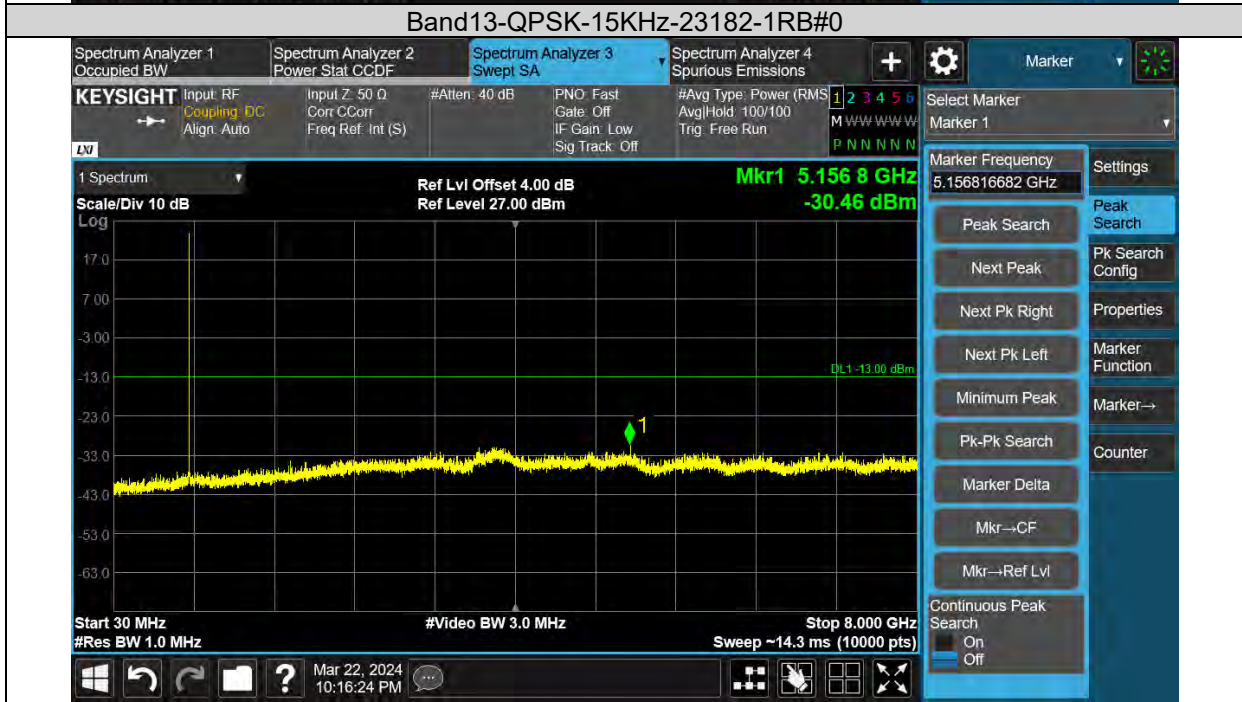

Band13-BPSK-15KHz-23230-1RB#0

Band13-BPSK-15KHz-23278-1RB#0

BUREAU VERITAS

Test Report No.: W7L-240204W001RF03

BUREAU VERITAS

Test Report No.: W7L-240204W001RF03

BUREAU VERITAS

Test Report No.: W7L-240204W001RF03