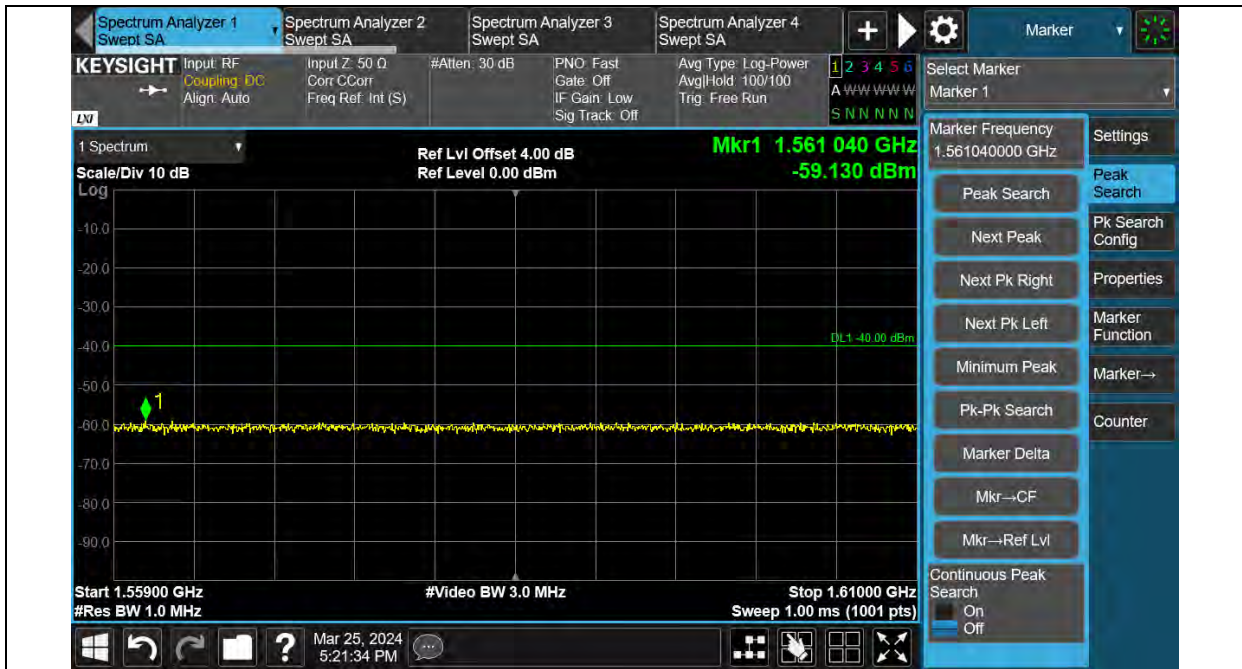

BUREAU VERITAS

Test Report No.: W7L-240204W001RF03