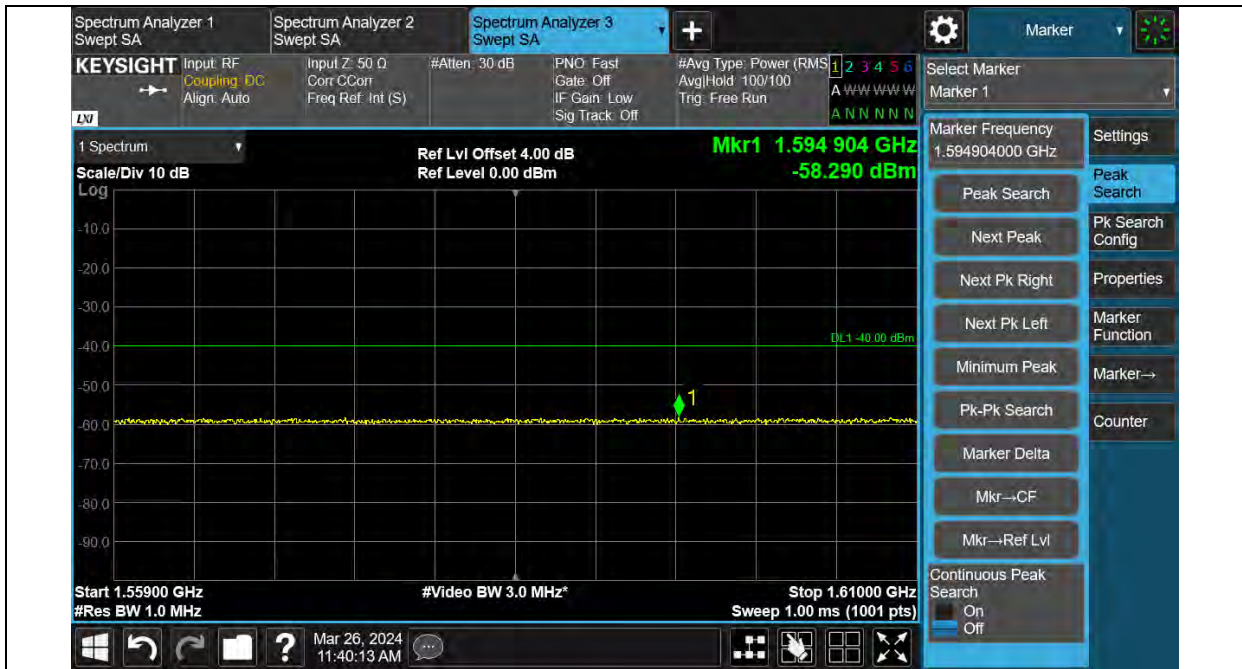

Band13-BPSK-3.75KHz-23278-1RB#47-1559M~1610M

BUREAU VERITAS

Test Report No.: W7L-240204W001RF03

Band13-QPSK-3.75KHz-23017-1RB#0-763M~775M

Band13-QPSK-3.75KHz-23017-1RB#0-1559M~1610M

BUREAU VERITAS

Test Report No.: W7L-240204W001RF03