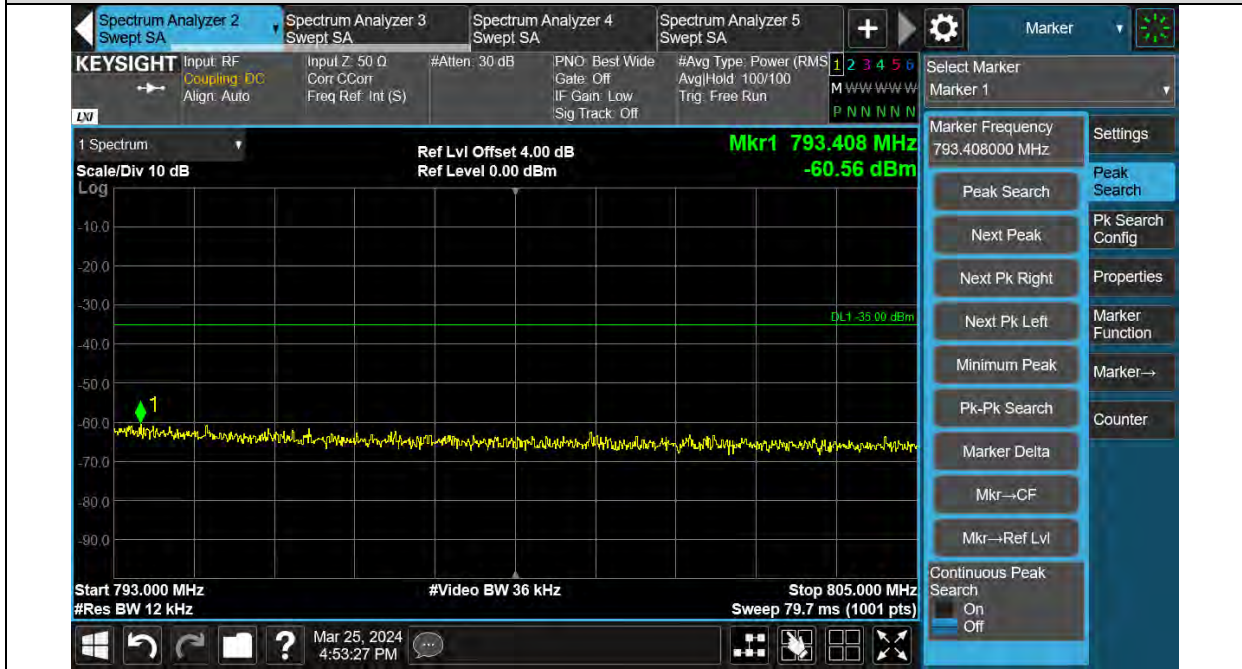

BUREAU VERITAS

Test Report No.: W7L-240204W001RF03

Band13-BPSK-3.75KHz-23017-1RB#0-763M~775M

Band13-BPSK-3.75KHz-23017-1RB#0-1559M~1610M

BUREAU VERITAS

Test Report No.: W7L-240204W001RF03

Band13-BPSK-3.75KHz-23278-1RB#47-793M~805M