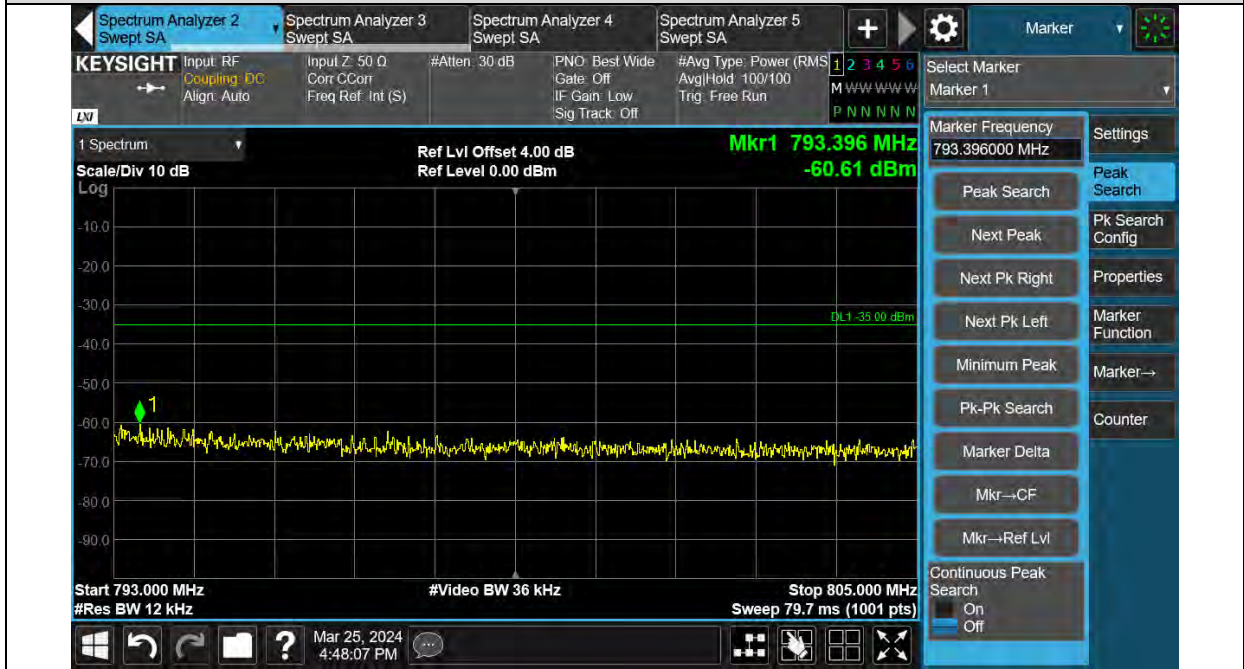

Band13-QPSK-15KHz-23017-12RB#0-763M~775M

Band13-QPSK-15KHz-23017-12RB#0-1559M~1610M

BUREAU VERITAS

Test Report No.: W7L-240204W001RF03

Band13-QPSK-15KHz-23278-12RB#0-793M~805M

Band13-QPSK-15KHz-23278-12RB#0-1559M~1610M