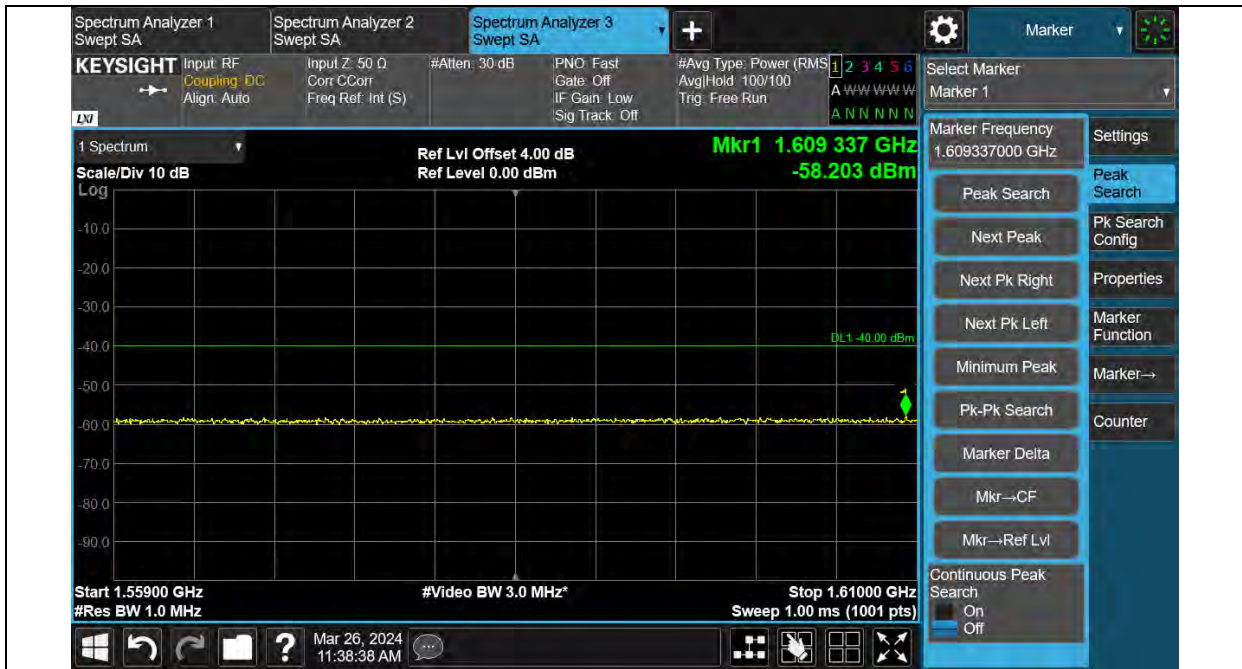

BUREAU VERITAS

Test Report No.: W7L-240204W001RF03

Band13-BPSK-3.75KHz-23017-1RB#0-763M~775M

Band13-BPSK-3.75KHz-23017-1RB#0-1559M~1610M

BUREAU VERITAS

Test Report No.: W7L-240204W001RF03

Band13-BPSK-3.75KHz-23278-1RB#47-793M~805M