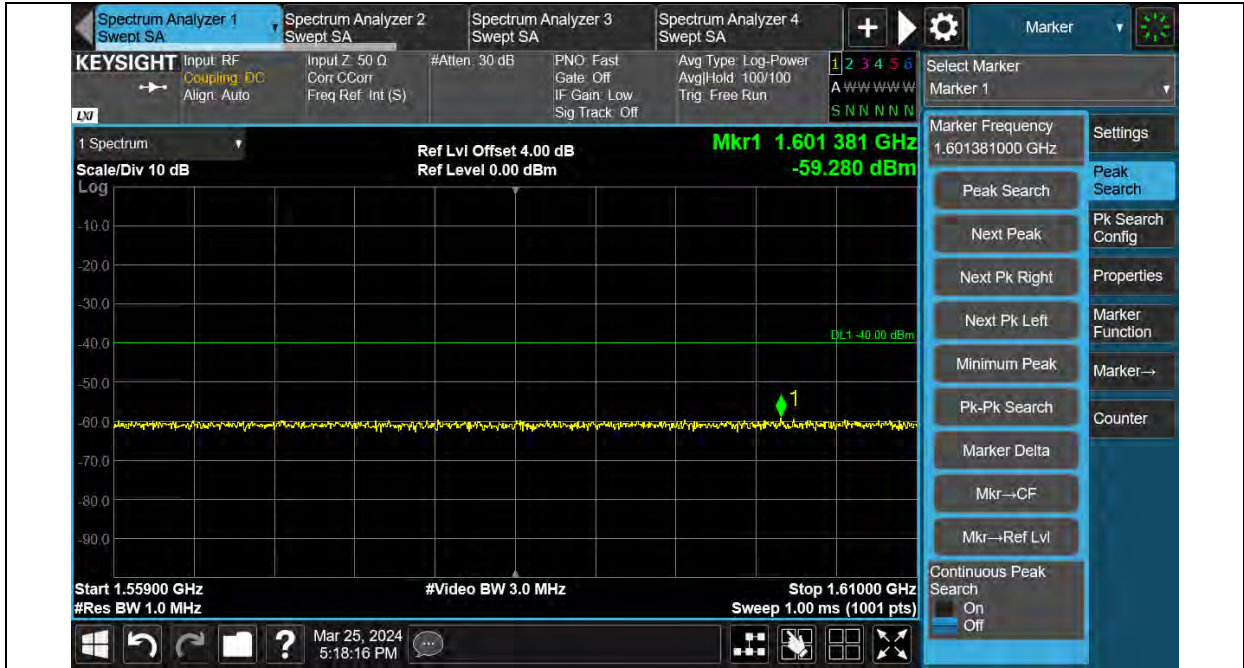

Band13-QPSK-15KHz-23017-12RB#0-763M~775M

Band13-QPSK-15KHz-23017-12RB#0-1559M~1610M

BUREAU VERITAS

Test Report No.: W7L-240204W001RF03

Band13-QPSK-15KHz-23278-12RB#0-793M~805M

Band13-QPSK-15KHz-23278-12RB#0-1559M~1610M