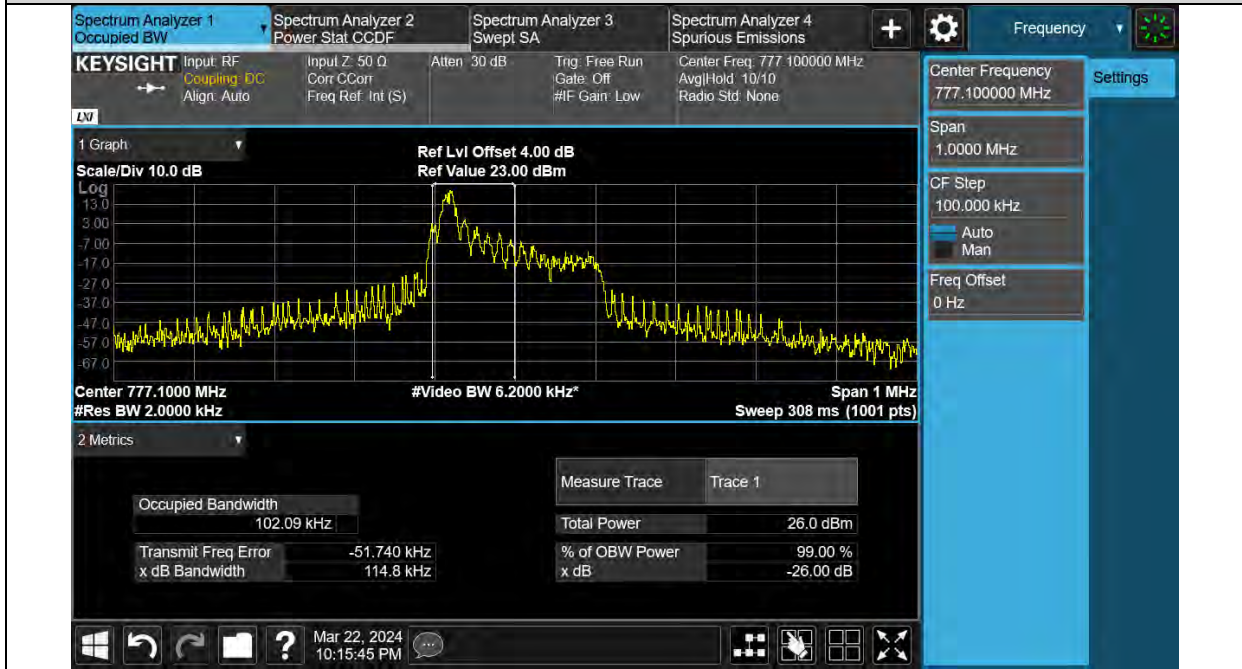

Test Report No.: W7L-240204W001RF03

Band13-BPSK-15KHz-23230-1RB#0

Band13-BPSK-15KHz-23278-1RB#0

BUREAU VERITAS

Test Report No.: W7L-240204W001RF03

Band13-QPSK-15KHz-23182-1RB#0

Band13-QPSK-15KHz-23230-1RB#0