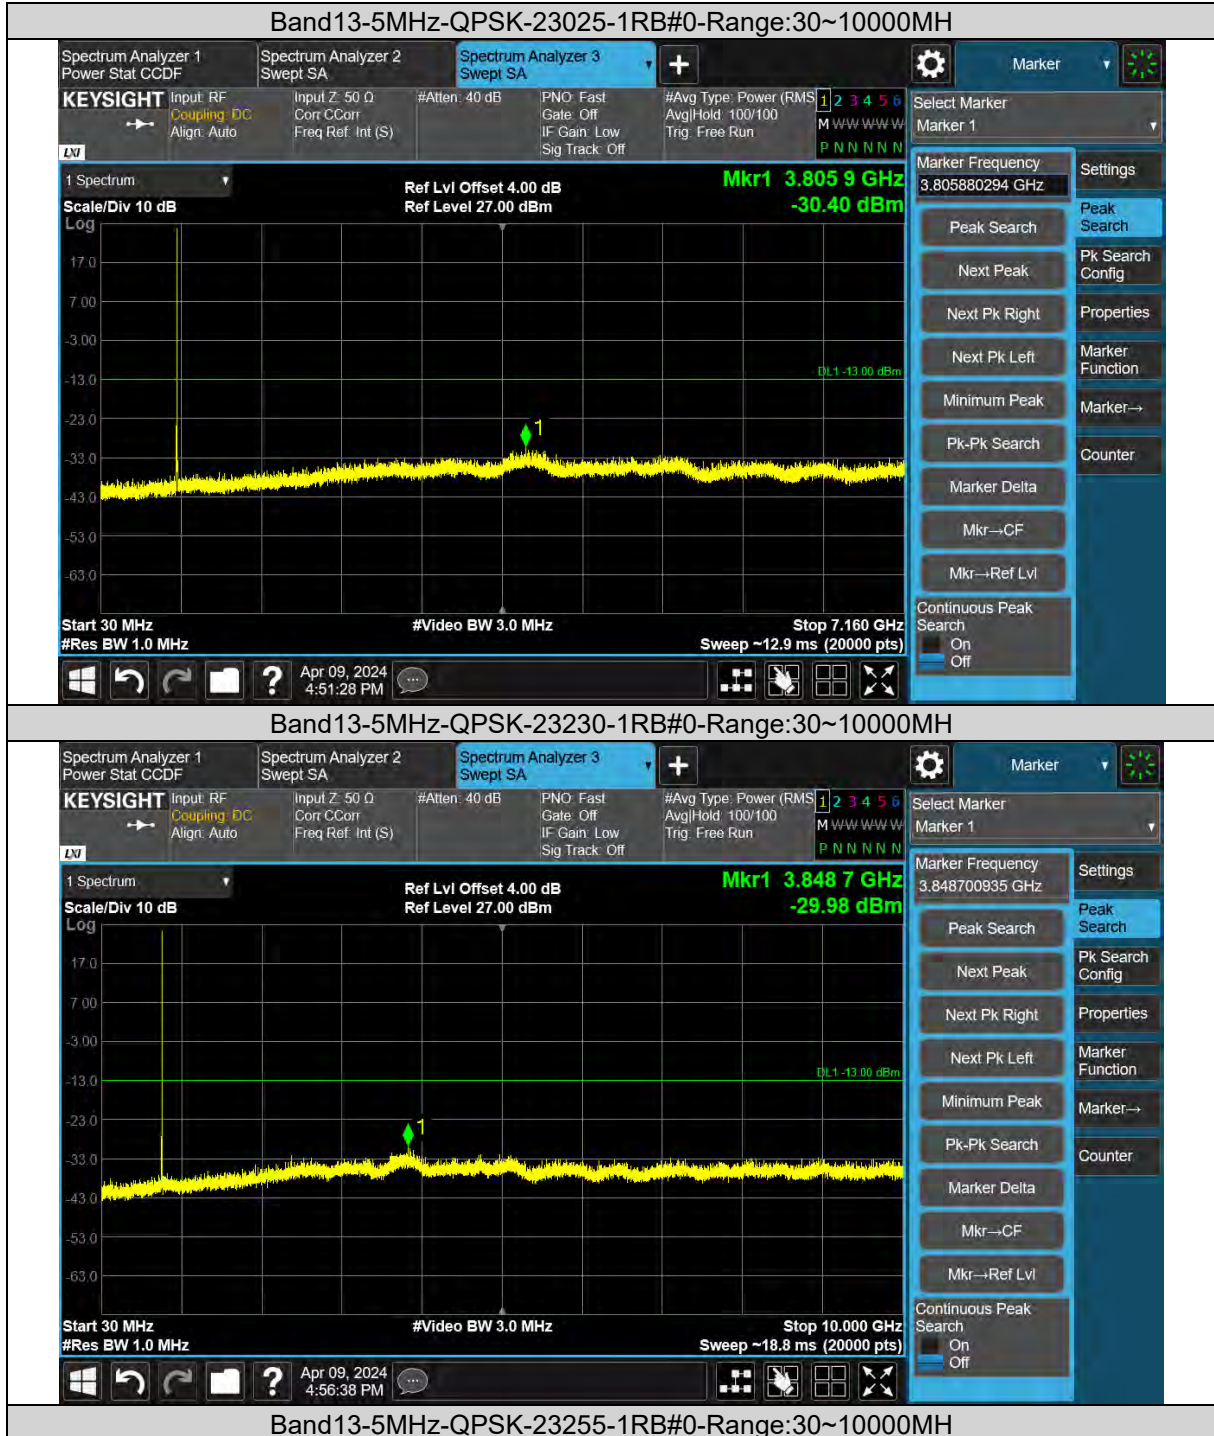

Test Report No.: W7L-240204W001RF03

Test Graphs

BUREAU VERITAS

Test Report No.: W7L-240204W001RF03

Band13-5MHz-16QAM-23025-1RB#0-Range:30~10000MH

Band13-5MHz-16QAM-23230-1RB#0-Range:30~10000MH

BUREAU VERITAS

FREQUENCY STABILITY

Test Result

Voltage										
Band	Bandwidth	Modulation	Channel	RB Configure	Voltage [Vdc]	Temperature (°C)	Deviation (Hz)	Deviation (ppm)	Limit (ppm)	Verdict
Band13	10MHz	QPSK	23230	6RB#0	VL	NT	0.2	0.000256	±2.5	PASS
Band13	10MHz	QPSK	23230	6RB#0	VN	NT	8	0.010230	±2.5	PASS
Band13	10MHz	QPSK	23230	6RB#0	VH	NT	20.7	0.026471	±2.5	PASS
Band13	16QAM	QPSK	23230	6RB#0	VL	NT	27	0.034527	±2.5	PASS
Band13	16QAM	QPSK	23230	6RB#0	VN	NT	-11.9	-0.015217	±2.5	PASS
Band13	16QAM	QPSK	23230	6RB#0	VH	NT	16.2	0.020716	±2.5	PASS