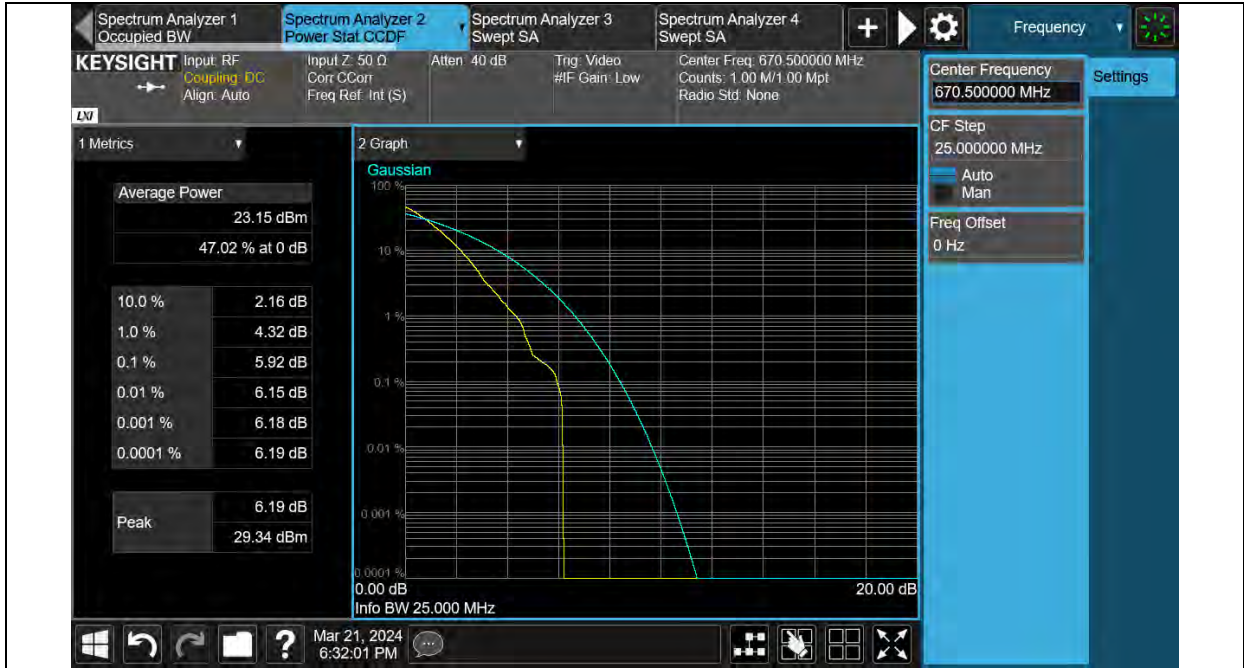

BUREAU VERITAS

Test Report No.: W7L-240204W001RF03

Band71-15MHz-QPSK-133297