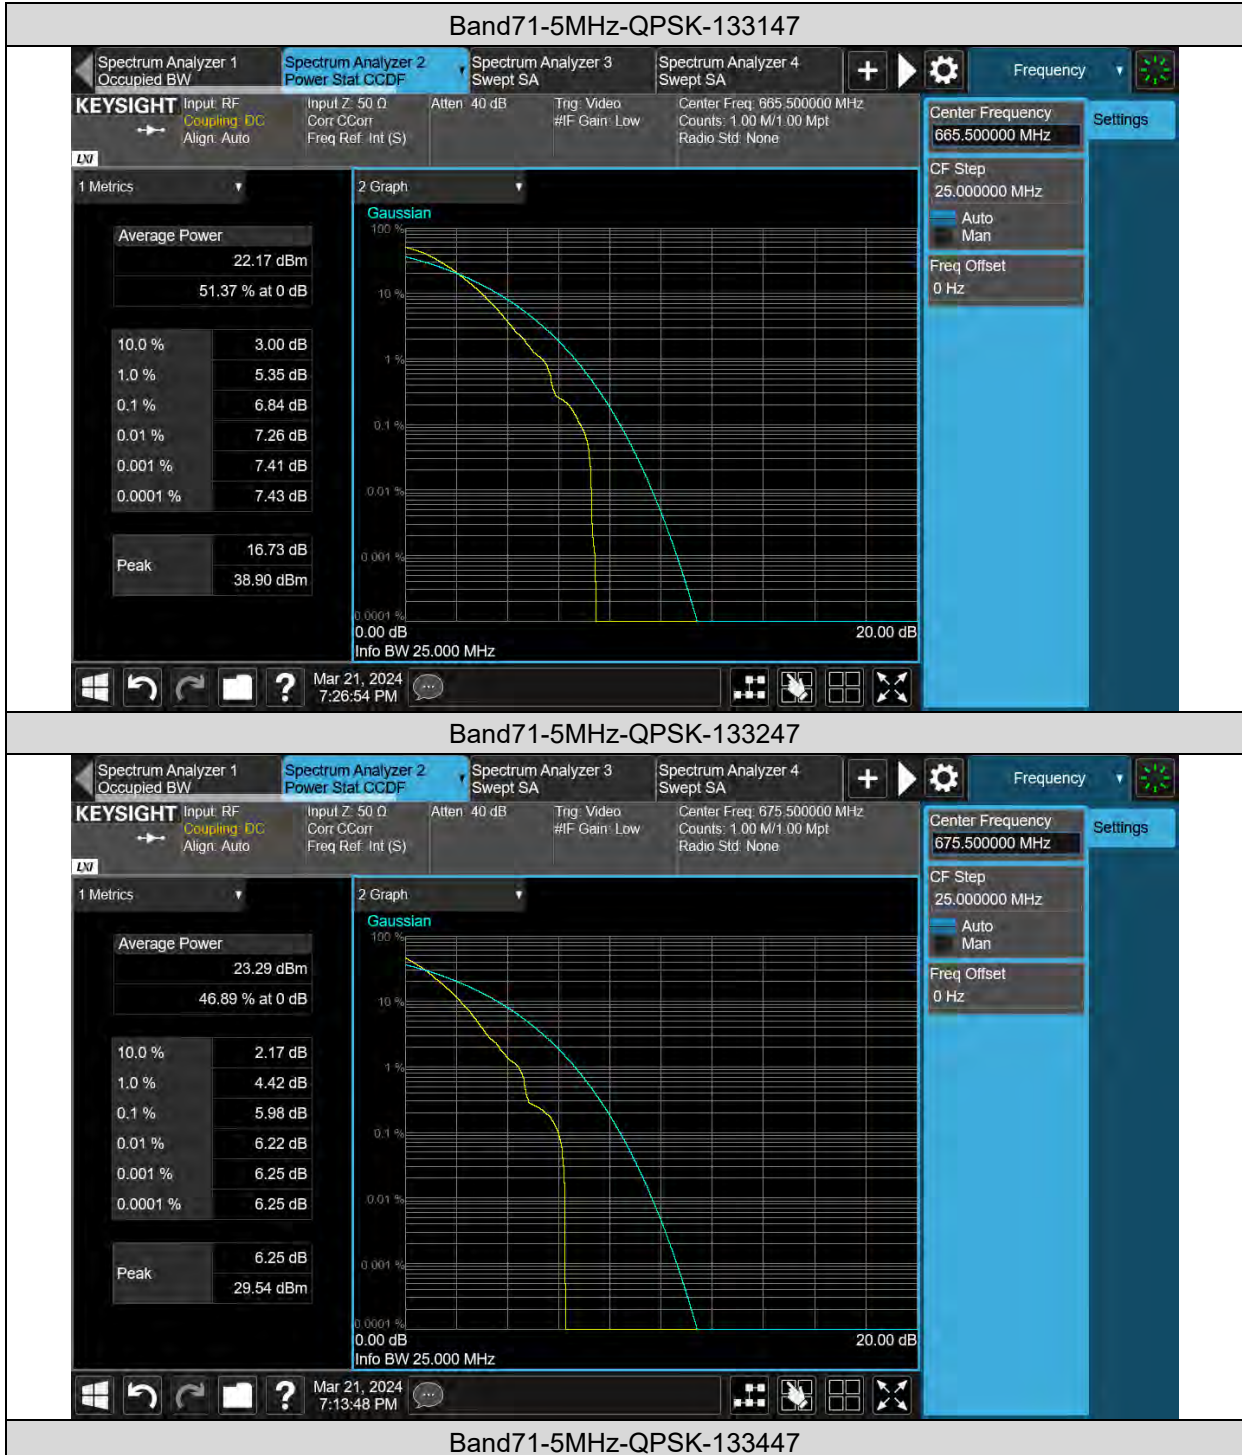

Test Graphs