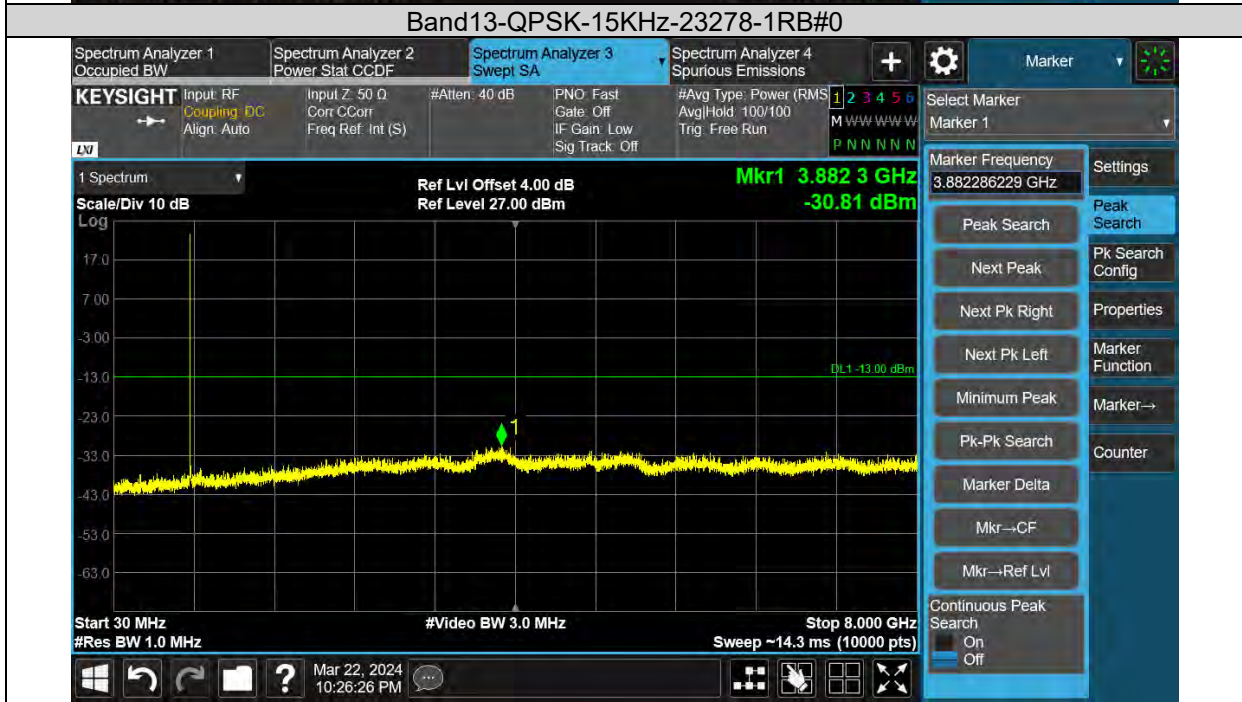

Band13-BPSK-15KHz-23230-1RB#0

Band13-BPSK-15KHz-23278-1RB#0

BUREAU VERITAS

Test Report No.: W7L-240204W001RF03

BUREAU VERITAS

Test Report No.: W7L-240204W001RF03

BUREAU VERITAS

Test Report No.: W7L-240204W001RF03