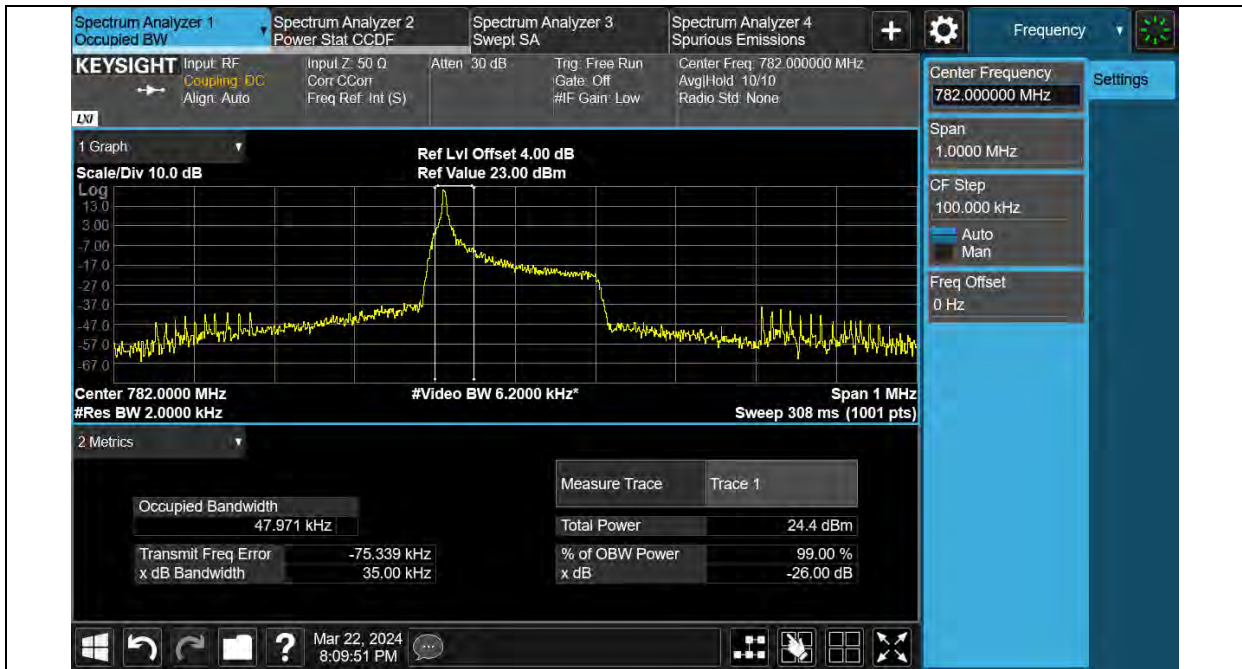

Test Graphs

BUREAU VERITAS

Test Report No.: W7L-240204W001RF03

BUREAU VERITAS

Test Report No.: W7L-240204W001RF03

Band13-QPSK-3.75KHz-23278-1RB#0

Band13-BPSK-15KHz-23182-1RB#0

BUREAU VERITAS