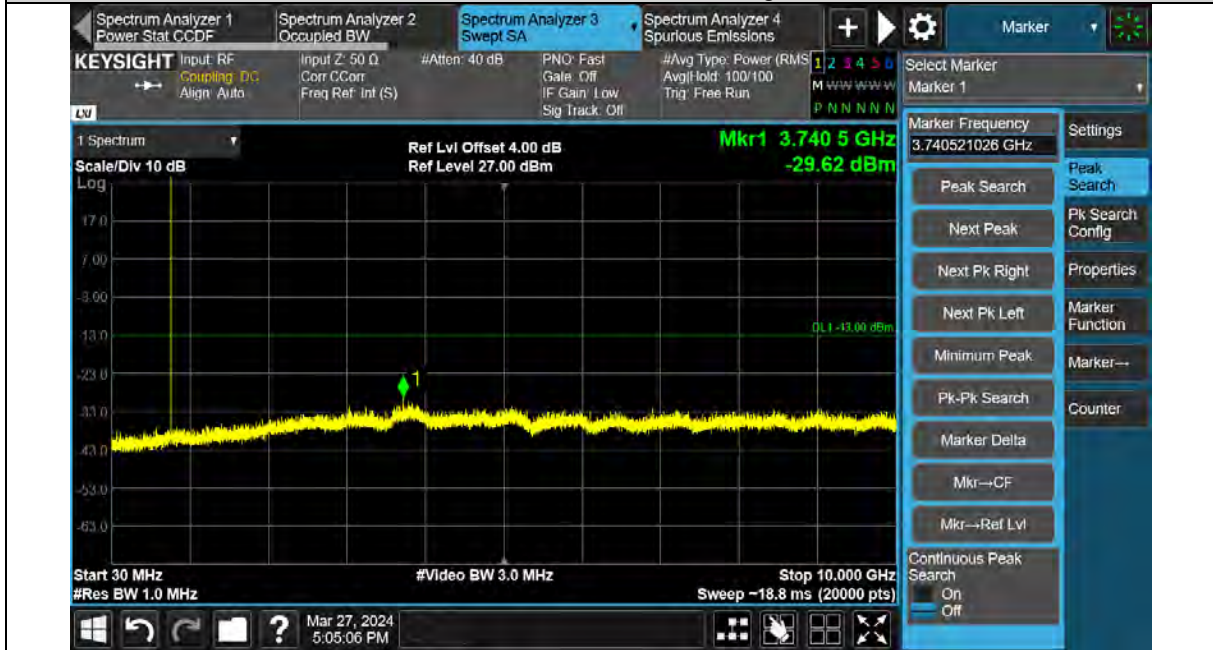

Band13-10MHz-QPSK-23230-1RB#0-Range:30~10000MH