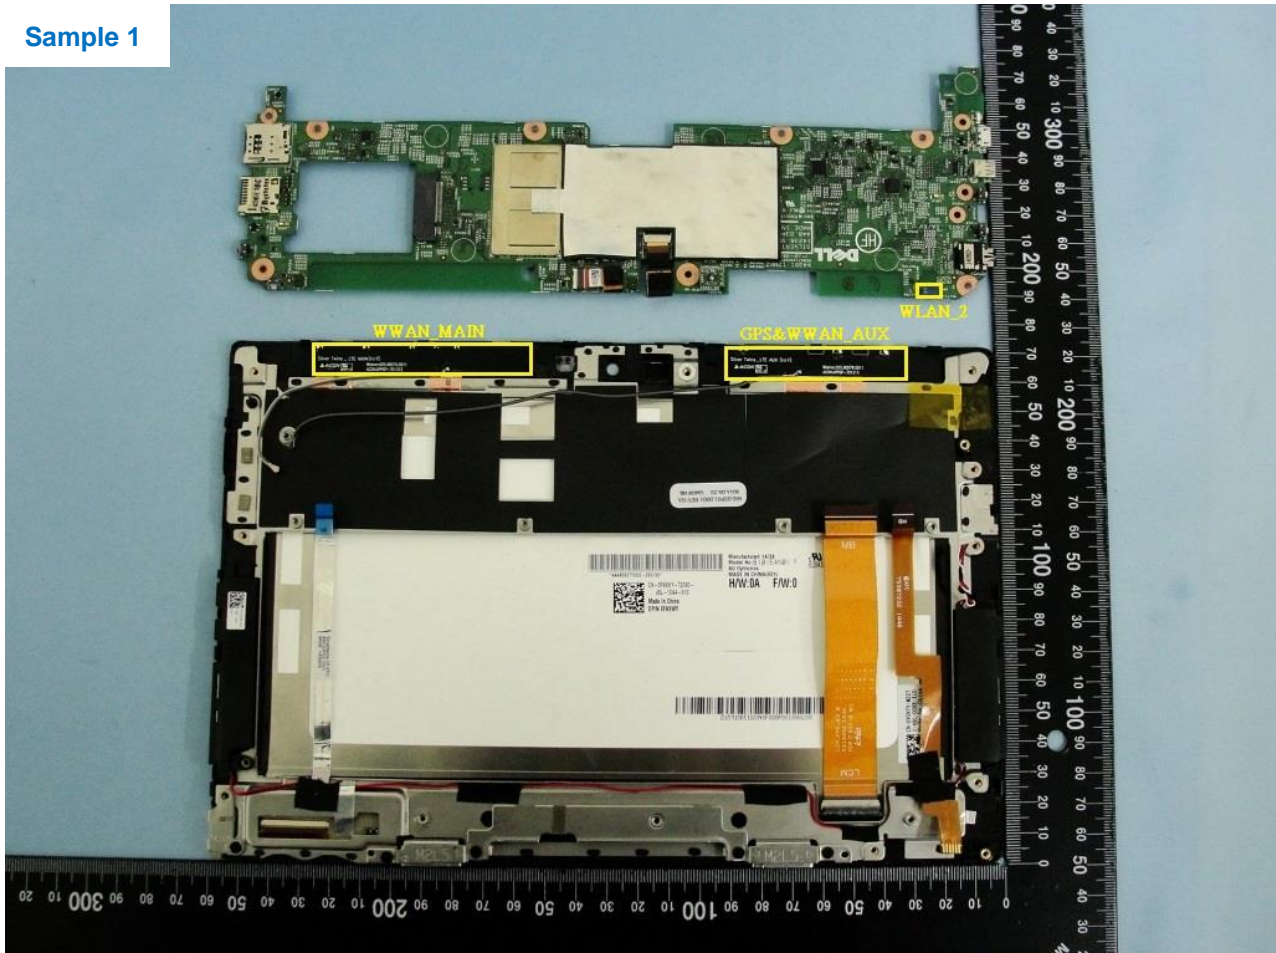

4. Internal Photograph of the Host

Host: Portable Computer (Brand Name: DELL / Model Name: T14G)

Sample 1

Host: Portable Computer (Brand Name: DELL / Model Name: T14G)

Host: Portable Computer (Brand Name: DELL / Model Name: T14G)

Host: Portable Computer (Brand Name: DELL / Model Name: T14G)

Host: Portable Computer (Brand Name: DELL / Model Name: T14G)

Sample 2

Host: Portable Computer (Brand Name: DELL / Model Name: T14G)

Host: Portable Computer (Brand Name: DELL / Model Name: T14G)

Host: Portable Computer (Brand Name: DELL / Model Name: T14G)

Host: Portable Computer (Brand Name: DELL / Model Name: T14G)

WWAN Main Antenna for Sample 1 & Sample 2

Host: Portable Computer (Brand Name: DELL / Model Name: T14G)