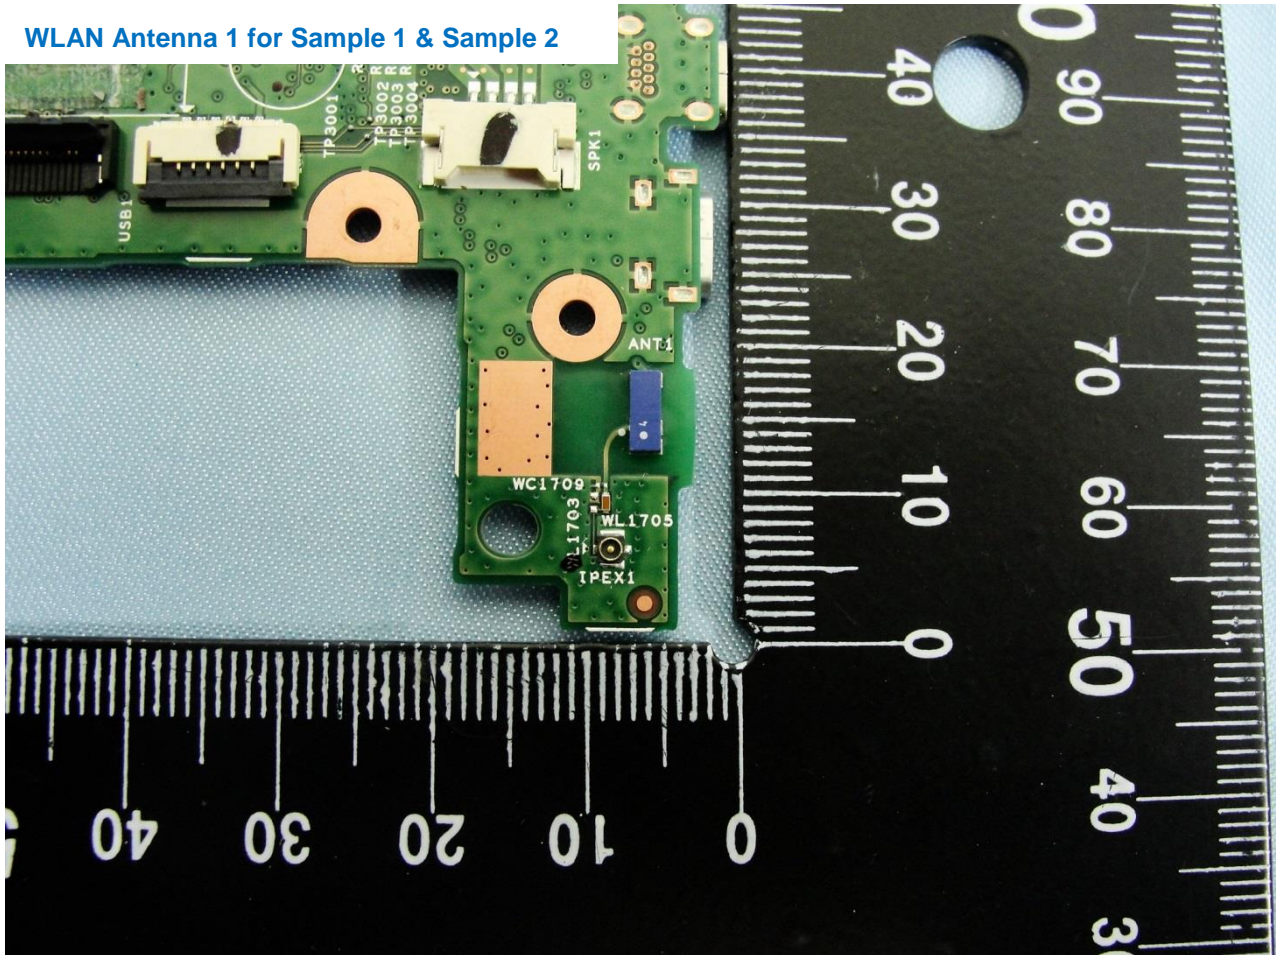

Host: Portable Computer (Brand Name: DELL / Model Name: T14G)

WLAN Antenna 1 for Sample 1 & Sample 2