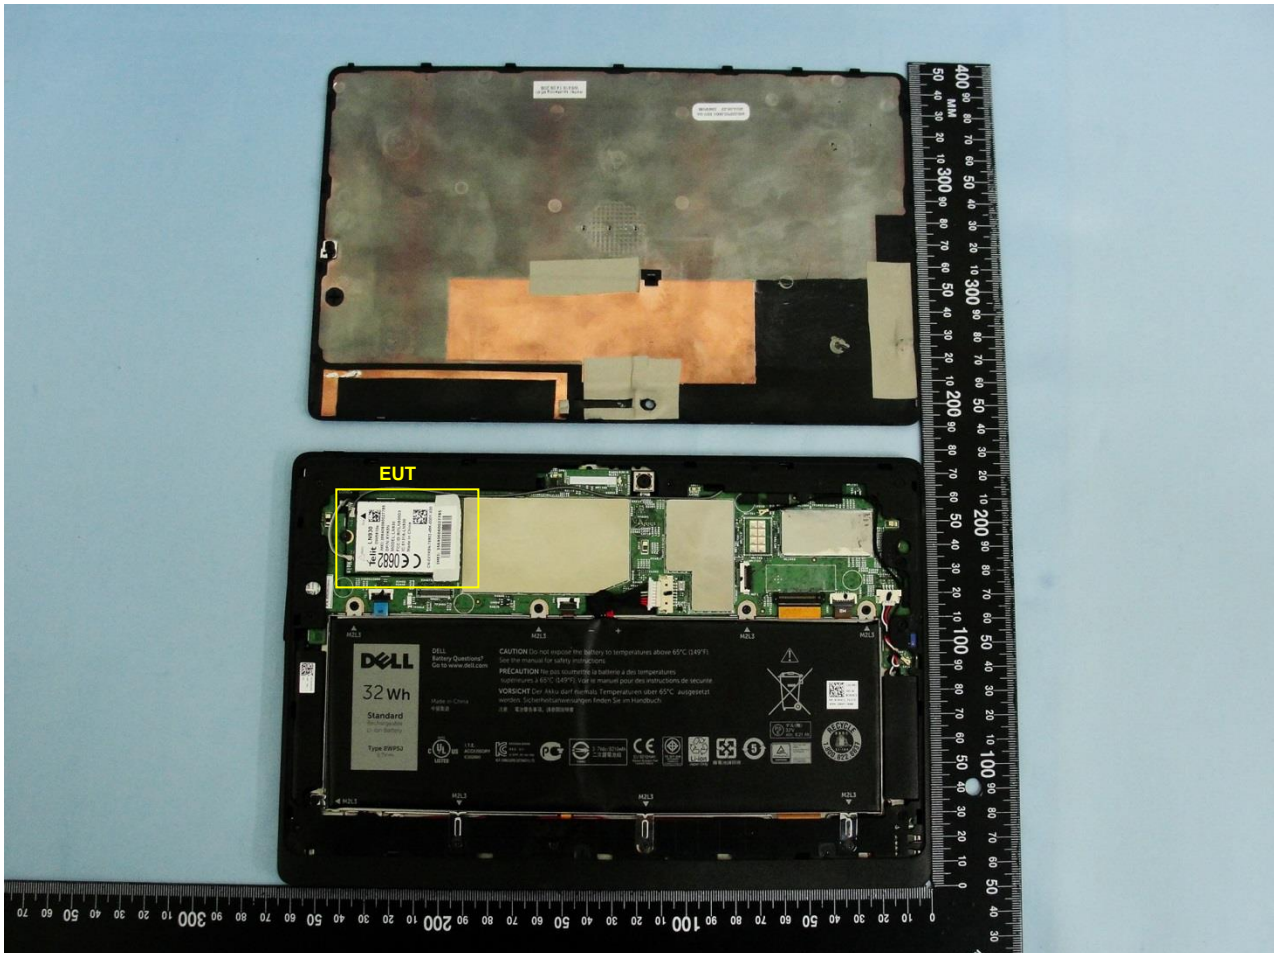

4. Internal Photograph of the Host

Host: Portable Computer (Brand Name: DELL / Model Name: T14G)

Sample 1

Host: Portable Computer (Brand Name: DELL / Model Name: T14G)

Host: Portable Computer (Brand Name: DELL / Model Name: T14G)

Host: Portable Computer (Brand Name: DELL / Model Name: T14G)

Host: Portable Computer (Brand Name: DELL / Model Name: T14G)

Sample 2

Host: Portable Computer (Brand Name: DELL / Model Name: T14G)

Host: Portable Computer (Brand Name: DELL / Model Name: T14G)

Host: Portable Computer (Brand Name: DELL / Model Name: T14G)

Host: Portable Computer (Brand Name: DELL / Model Name: T14G)

WWAN Main Antenna for Sample 1 & Sample 2

Host: Portable Computer (Brand Name: DELL / Model Name: T14G)

WWAN Aux. & GPS Antenna for Sample 1 & Sample 2

Host: Portable Computer (Brand Name: DELL / Model Name: T14G)

WLAN Antenna 1 for Sample 1 & Sample 2

Host: Portable Computer (Brand Name: DELL / Model Name: T14G)