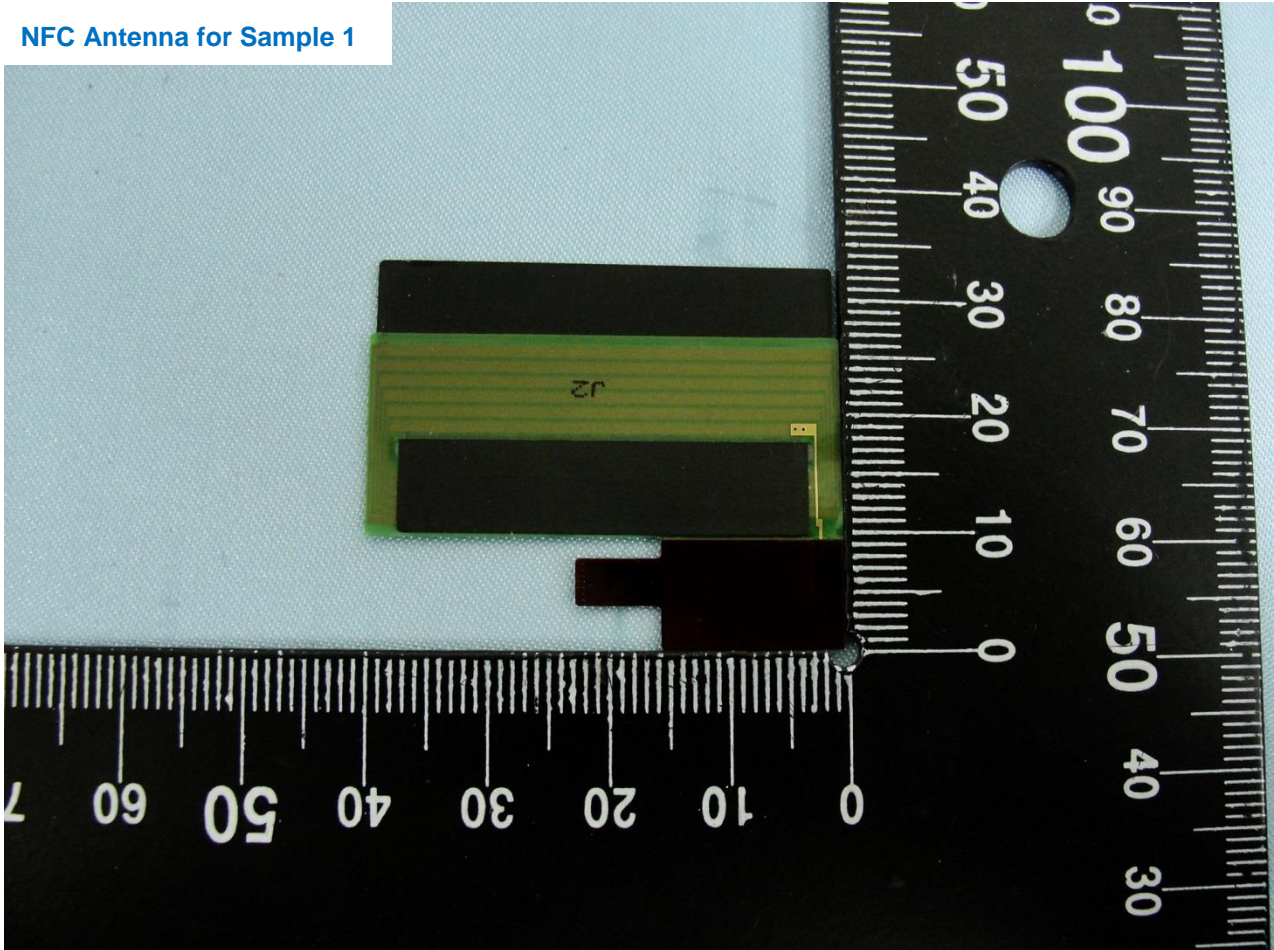

Host: Portable Computer (Brand Name: DELL / Model Name: T14G)

NFC Antenna for Sample 1