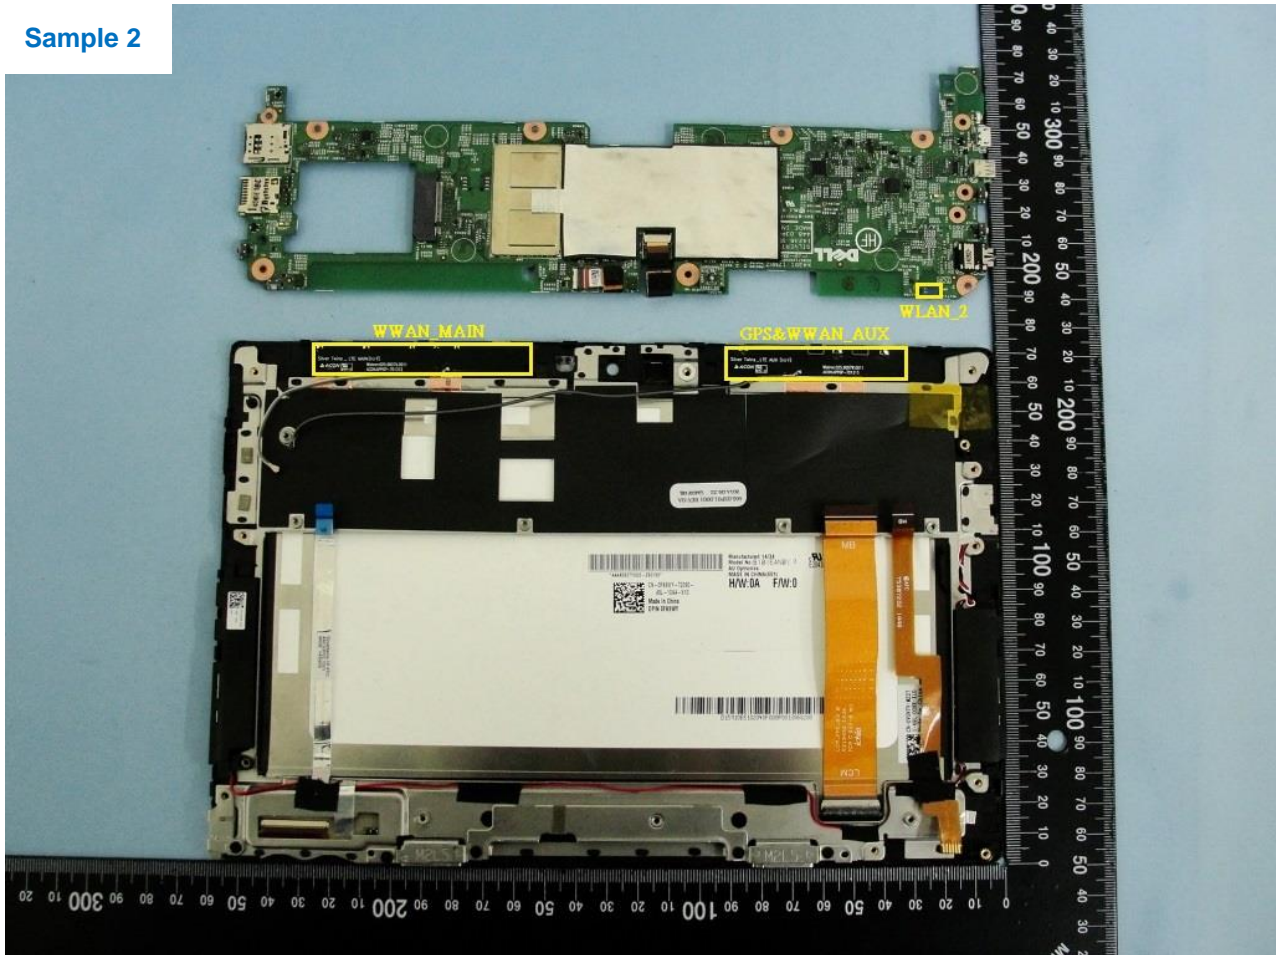

4. Internal Photograph of the Host

Host: Portable Computer (Brand Name: DELL / Model Name: T14G)

Sample 1

Host: Portable Computer (Brand Name: DELL / Model Name: T14G)

Host: Portable Computer (Brand Name: DELL / Model Name: T14G)

Host: Portable Computer (Brand Name: DELL / Model Name: T14G)

Host: Portable Computer (Brand Name: DELL / Model Name: T14G)

Sample 2

Host: Portable Computer (Brand Name: DELL / Model Name: T14G)

Host: Portable Computer (Brand Name: DELL / Model Name: T14G)

Host: Portable Computer (Brand Name: DELL / Model Name: T14G)

Host: Portable Computer (Brand Name: DELL / Model Name: T14G)

WWAN Main Antenna for Sample 1 & Sample 2

Host: Portable Computer (Brand Name: DELL / Model Name: T14G)