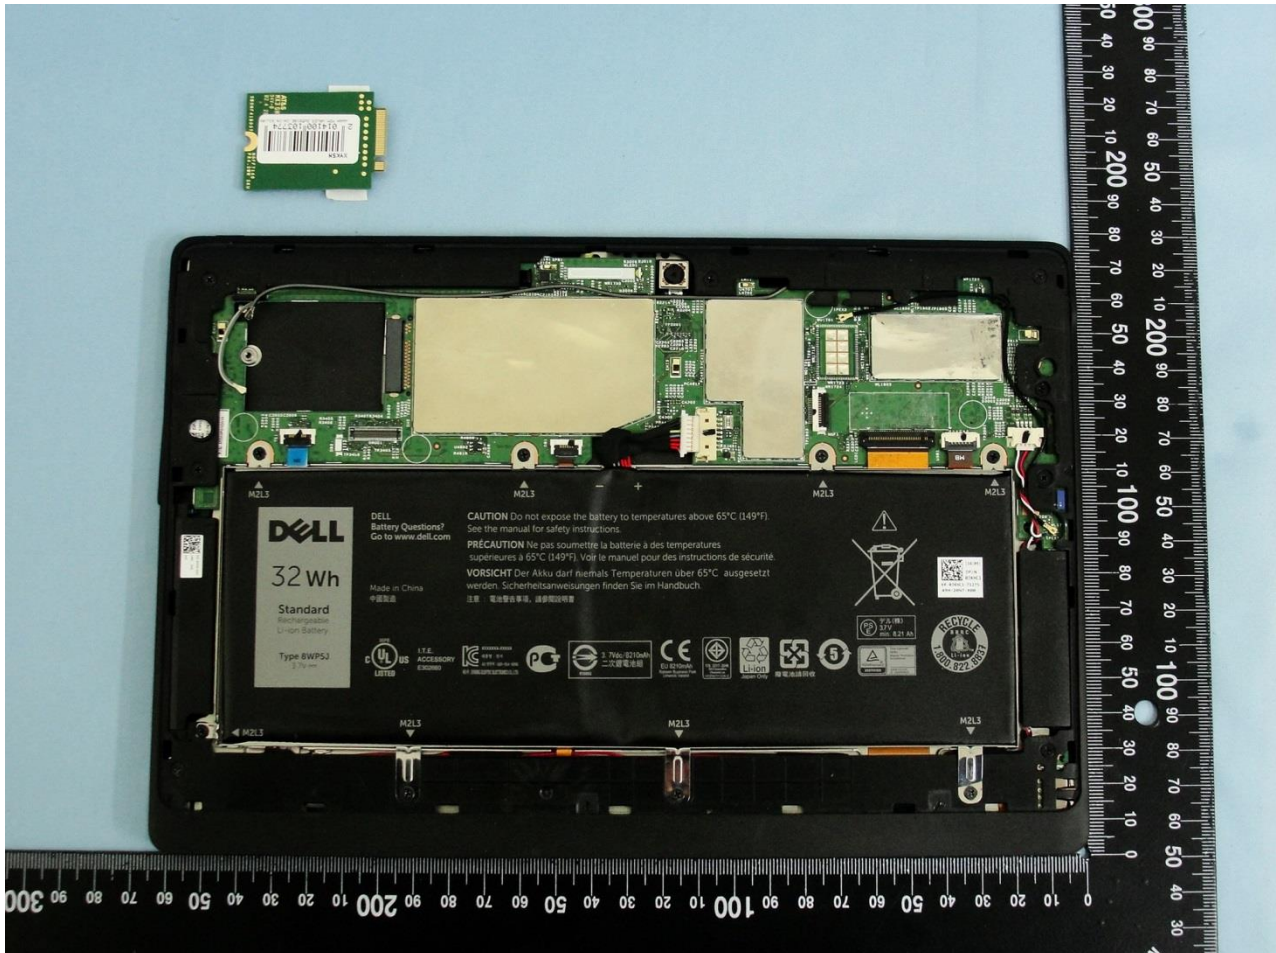

4. Internal Photograph of the Host

Host: Portable Computer (Brand Name: DELL / Model Name: T14G)

Sample 1

Host: Portable Computer (Brand Name: DELL / Model Name: T14G)

Host: Portable Computer (Brand Name: DELL / Model Name: T14G)

Host: Portable Computer (Brand Name: DELL / Model Name: T14G)

Host: Portable Computer (Brand Name: DELL / Model Name: T14G)

Sample 2

Host: Portable Computer (Brand Name: DELL / Model Name: T14G)

Host: Portable Computer (Brand Name: DELL / Model Name: T14G)

Host: Portable Computer (Brand Name: DELL / Model Name: T14G)

Host: Portable Computer (Brand Name: DELL / Model Name: T14G)

WWAN Main Antenna for Sample 1 & Sample 2

Host: Portable Computer (Brand Name: DELL / Model Name: T14G)