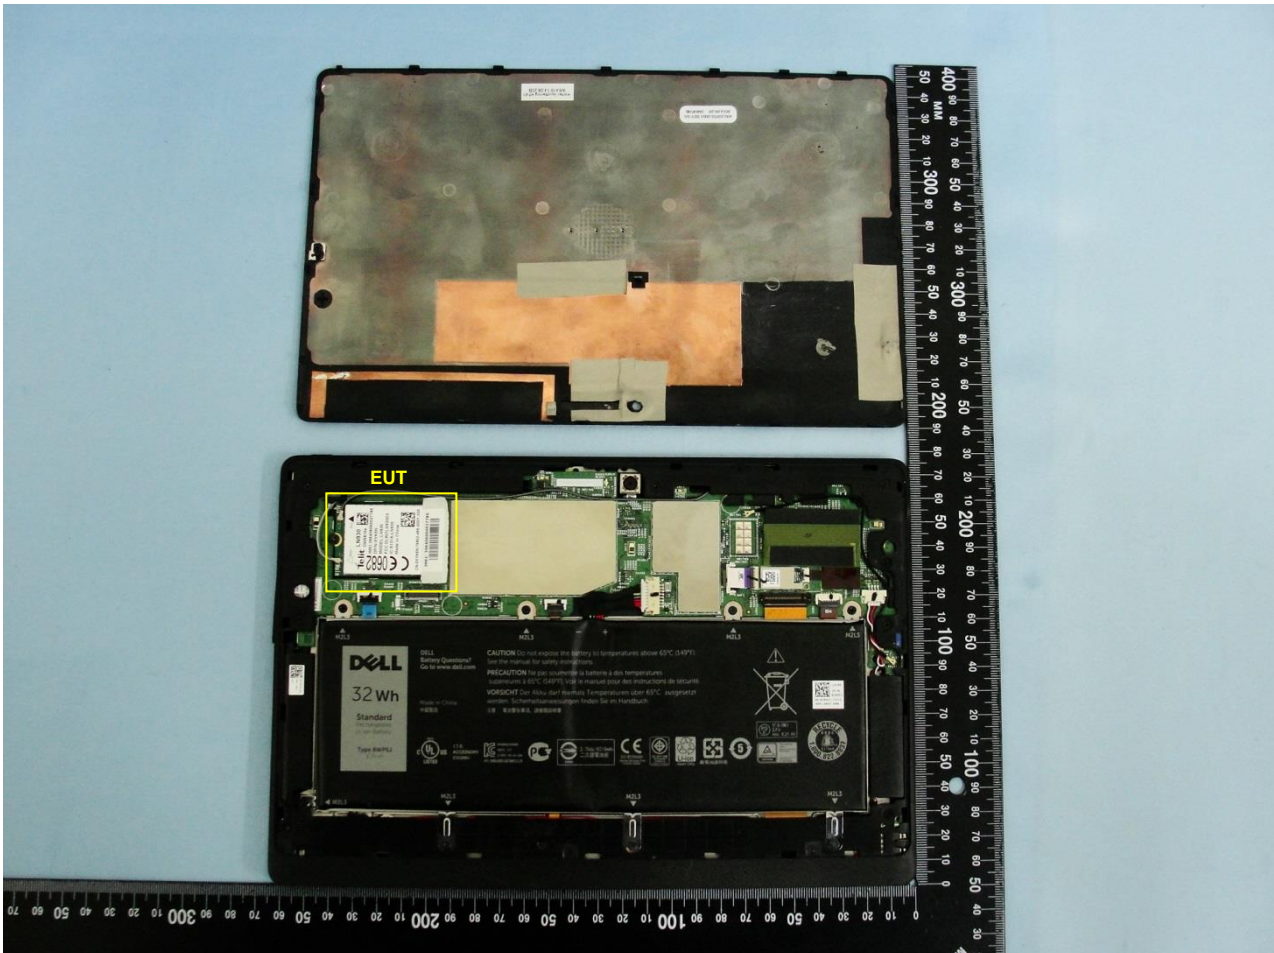

4. Internal Photograph of the Host

Host: Portable Computer (Brand Name: DELL / Model Name: T14G)

Sample 1

Host: Portable Computer (Brand Name: DELL / Model Name: T14G)

Host: Portable Computer (Brand Name: DELL / Model Name: T14G)

Host: Portable Computer (Brand Name: DELL / Model Name: T14G)

Host: Portable Computer (Brand Name: DELL / Model Name: T14G)

Sample 2

Host: Portable Computer (Brand Name: DELL / Model Name: T14G)

Host: Portable Computer (Brand Name: DELL / Model Name: T14G)

Host: Portable Computer (Brand Name: DELL / Model Name: T14G)

Host: Portable Computer (Brand Name: DELL / Model Name: T14G)

WWAN Main Antenna for Sample 1 & Sample 2

Host: Portable Computer (Brand Name: DELL / Model Name: T14G)

WWAN Aux. & GPS Antenna for Sample 1 & Sample 2

Host: Portable Computer (Brand Name: DELL / Model Name: T14G)

WLAN Antenna 1 for Sample 1 & Sample 2

Host: Portable Computer (Brand Name: DELL / Model Name: T14G)