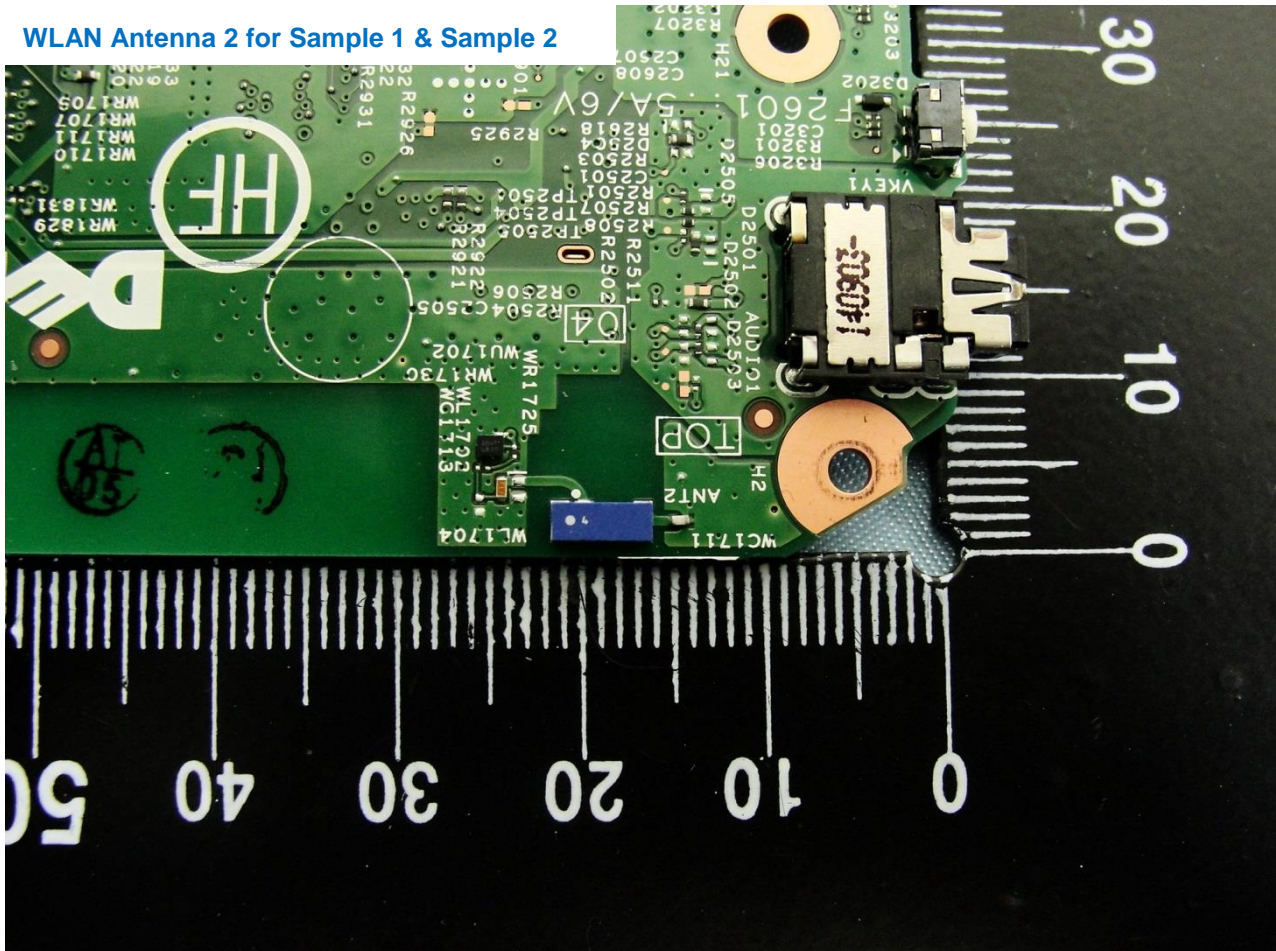

Host: Portable Computer (Brand Name: DELL / Model Name: T14G)

Host: Portable Computer (Brand Name: DELL / Model Name: T14G)

WWAN Main Antenna for Sample 1 & Sample 2

Host: Portable Computer (Brand Name: DELL / Model Name: T14G)

WWAN Aux. & GPS Antenna for Sample 1 & Sample 2

Host: Portable Computer (Brand Name: DELL / Model Name: T14G)

WLAN Antenna 1 for Sample 1 & Sample 2

Host: Portable Computer (Brand Name: DELL / Model Name: T14G)

WLAN Antenna 2 for Sample 1 & Sample 2

Host: Portable Computer (Brand Name: DELL / Model Name: T14G)

NFC Antenna for Sample 1

Host: Portable Computer (Brand Name: DELL / Model Name: T14G)