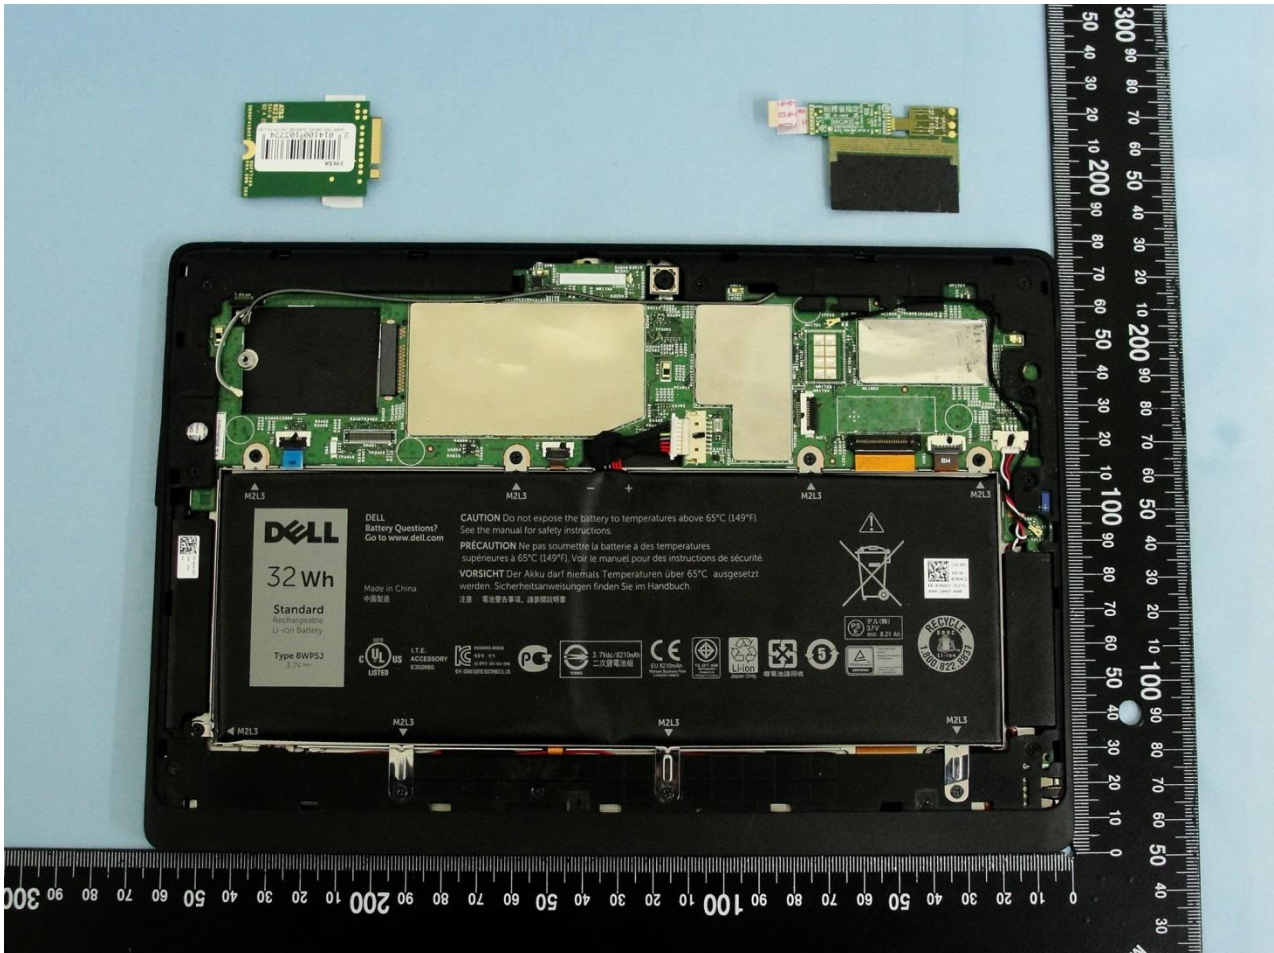

4. Internal Photograph of the Host

Host: Portable Computer (Brand Name: DELL / Model Name: T14G)

Sample 1

Host: Portable Computer (Brand Name: DELL / Model Name: T14G)

Host: Portable Computer (Brand Name: DELL / Model Name: T14G)

Host: Portable Computer (Brand Name: DELL / Model Name: T14G)

Host: Portable Computer (Brand Name: DELL / Model Name: T14G)

Sample 2

Host: Portable Computer (Brand Name: DELL / Model Name: T14G)

Host: Portable Computer (Brand Name: DELL / Model Name: T14G)

Host: Portable Computer (Brand Name: DELL / Model Name: T14G)

Host: Portable Computer (Brand Name: DELL / Model Name: T14G)

WWAN Main Antenna for Sample 1 & Sample 2

Host: Portable Computer (Brand Name: DELL / Model Name: T14G)

WWAN Aux. & GPS Antenna for Sample 1 & Sample 2

Host: Portable Computer (Brand Name: DELL / Model Name: T14G)

WLAN Antenna 1 for Sample 1 & Sample 2

Host: Portable Computer (Brand Name: DELL / Model Name: T14G)