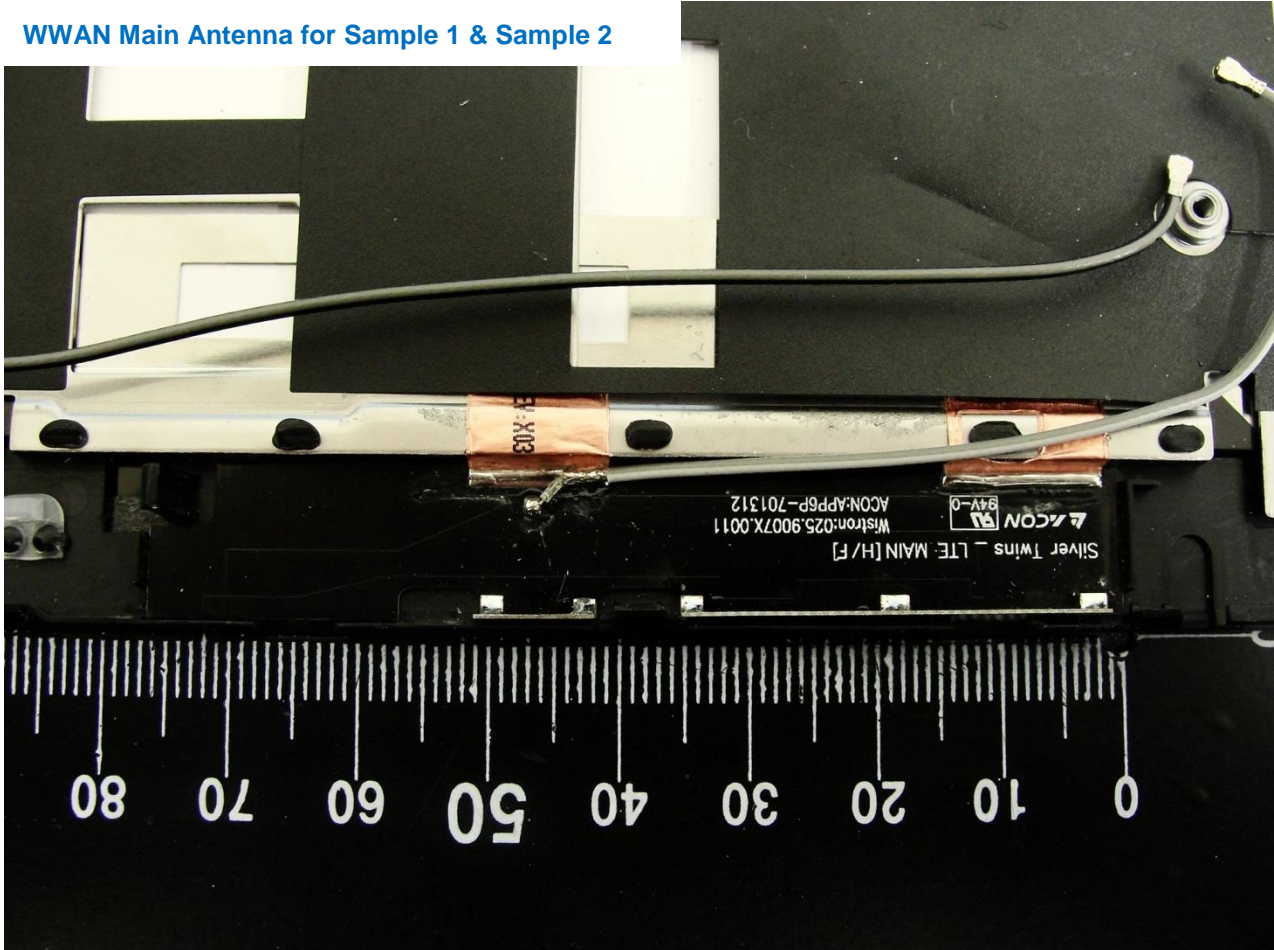

Host: Portable Computer (Brand Name: DELL / Model Name: T14G)

Host: Portable Computer (Brand Name: DELL / Model Name: T14G)

WWAN Main Antenna for Sample 1 & Sample 2

Host: Portable Computer (Brand Name: DELL / Model Name: T14G)