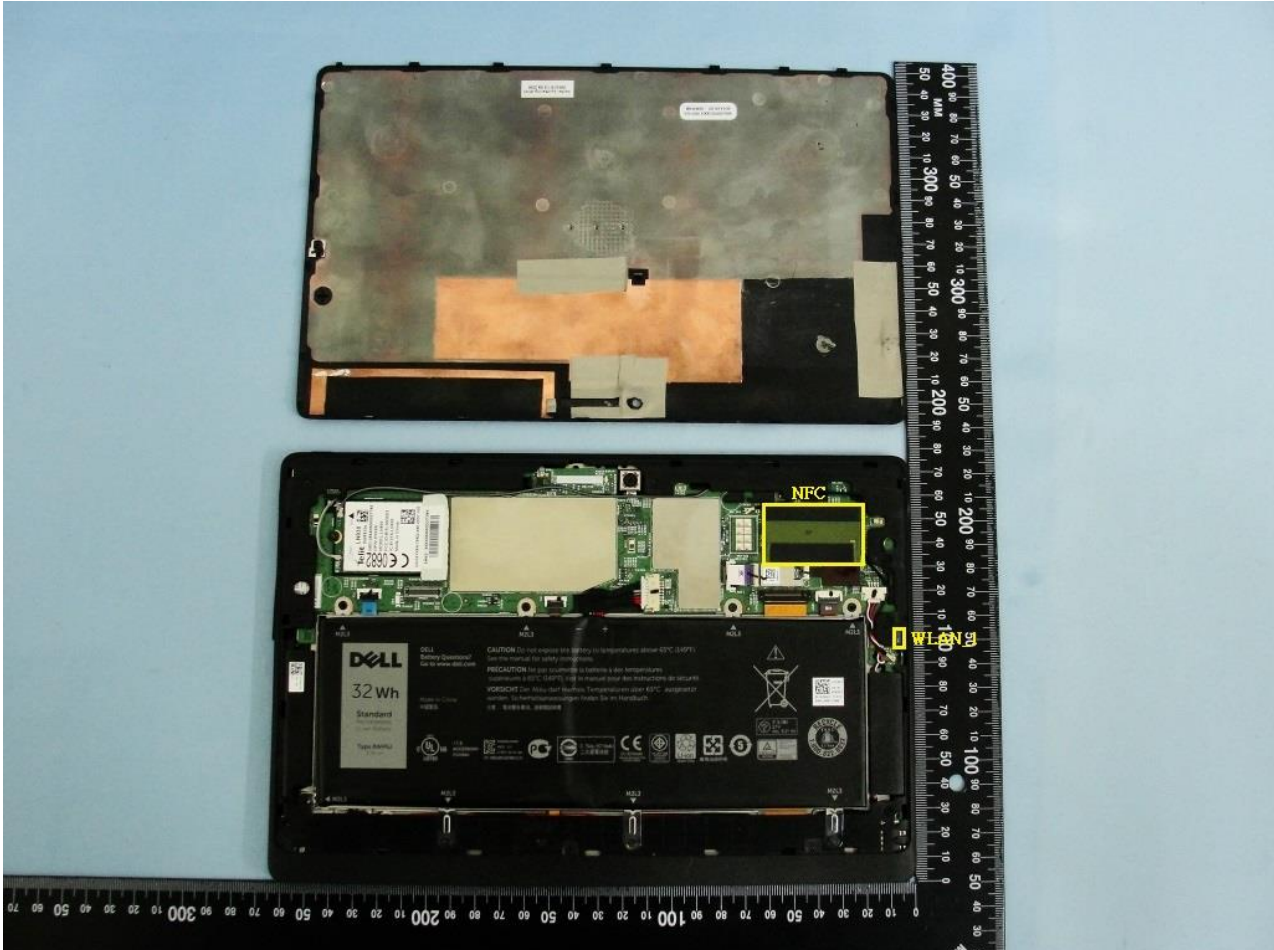

4. Internal Photograph of the Host

Host: Portable Computer (Brand Name: DELL / Model Name: T14G)

Sample 1

Host: Portable Computer (Brand Name: DELL / Model Name: T14G)

Host: Portable Computer (Brand Name: DELL / Model Name: T14G)

Host: Portable Computer (Brand Name: DELL / Model Name: T14G)

Host: Portable Computer (Brand Name: DELL / Model Name: T14G)

Sample 2

Host: Portable Computer (Brand Name: DELL / Model Name: T14G)

Host: Portable Computer (Brand Name: DELL / Model Name: T14G)

Host: Portable Computer (Brand Name: DELL / Model Name: T14G)

Host: Portable Computer (Brand Name: DELL / Model Name: T14G)

WWAN Main Antenna for Sample 1 & Sample 2

Host: Portable Computer (Brand Name: DELL / Model Name: T14G)

WWAN Aux. & GPS Antenna for Sample 1 & Sample 2

Host: Portable Computer (Brand Name: DELL / Model Name: T14G)

WLAN Antenna 1 for Sample 1 & Sample 2

Host: Portable Computer (Brand Name: DELL / Model Name: T14G)