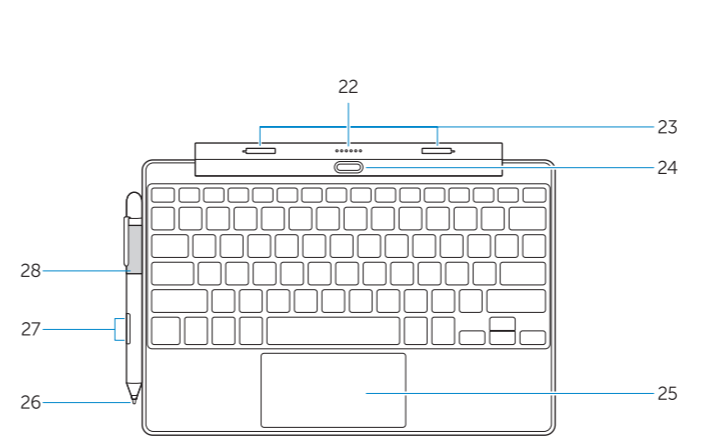

Modes

Modes | Modes | Modes

Laptop mode
Laptop mode
Laptop mode
Laptop mode
Laptop mode

Media mode
Media mode
Media mode
Media mode

Features

Features | Features | Features | Features

- 1. Camera
- 2. Camera-status light
- 3. Microphones
- 4. Power button
- 5. MicroSD memory card reader
- 6. Micro-SIM reader (LTE/HSPA+ models only)
- 7. Speaker
- 8. Noble security-cable slot
- 9. Back camera
- 10. Near Field Communication (NFC) reader
- 11. Dock-guide slots
- 12. Dock pins
- 13. Service-tag label
- 14. Wi-Fi / WWAN status light
- 15. USB 2.0 connector
- 16. Speaker

- 17. Battery-status light
 - 18. Micro USB power connector
 - 19. Micro HDMI connector
 - 20. Volume buttons
 - 21. Audio connector
- Keyboard dock (optional)**
- 22. Dock connector
 - 23. Dock latches
 - 24. Undock button
 - 25. Touchpad
- Pen (Optional)**
- 26. Pen Tip (replaceable)
 - 27. Programmable buttons
 - 28. Pen loop