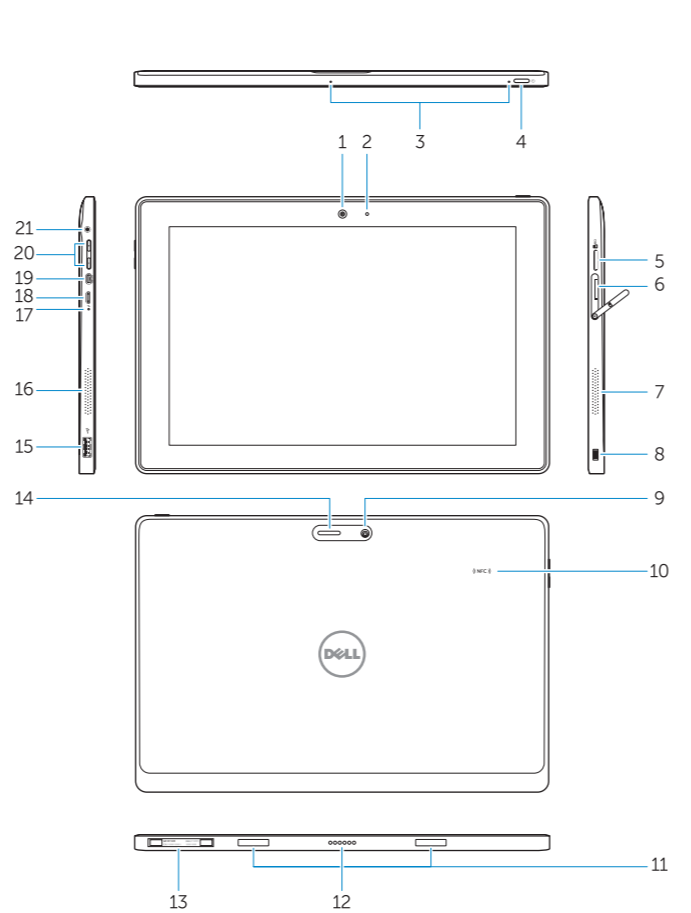

Modes

Modes | Modes | Modes

Laptop mode
Laptop mode
Laptop mode
Laptop mode
Laptop mode

Media mode
Media mode
Media mode
Media mode

Features

Features | Features | Features | Features

- 1. Camera
- 2. Camera-status light
- 3. Microphones
- 4. Power button
- 5. MicroSD memory card reader
- 6. Micro-SIM reader (LTE/HSPA+ models only)
- 7. Speaker
- 8. Noble security-cable slot
- 9. Back camera
- 10. Near Field Communication (NFC) reader
- 11. Dock-guide slots
- 12. Dock pins
- 13. Service-tag label
- 14. Wi-Fi / WWAN status light
- 15. USB 2.0 connector
- 16. Speaker

- 17. Battery-status light
 - 18. Micro USB power connector
 - 19. Micro HDMI connector
 - 20. Volume buttons
 - 21. Audio connector
- Keyboard dock (optional)**
- 22. Dock connector
 - 23. Dock latches
 - 24. Undock button
 - 25. Touchpad
- Pen (Optional)**
- 26. Pen Tip (replaceable)
 - 27. Programmable buttons
 - 28. Pen loop