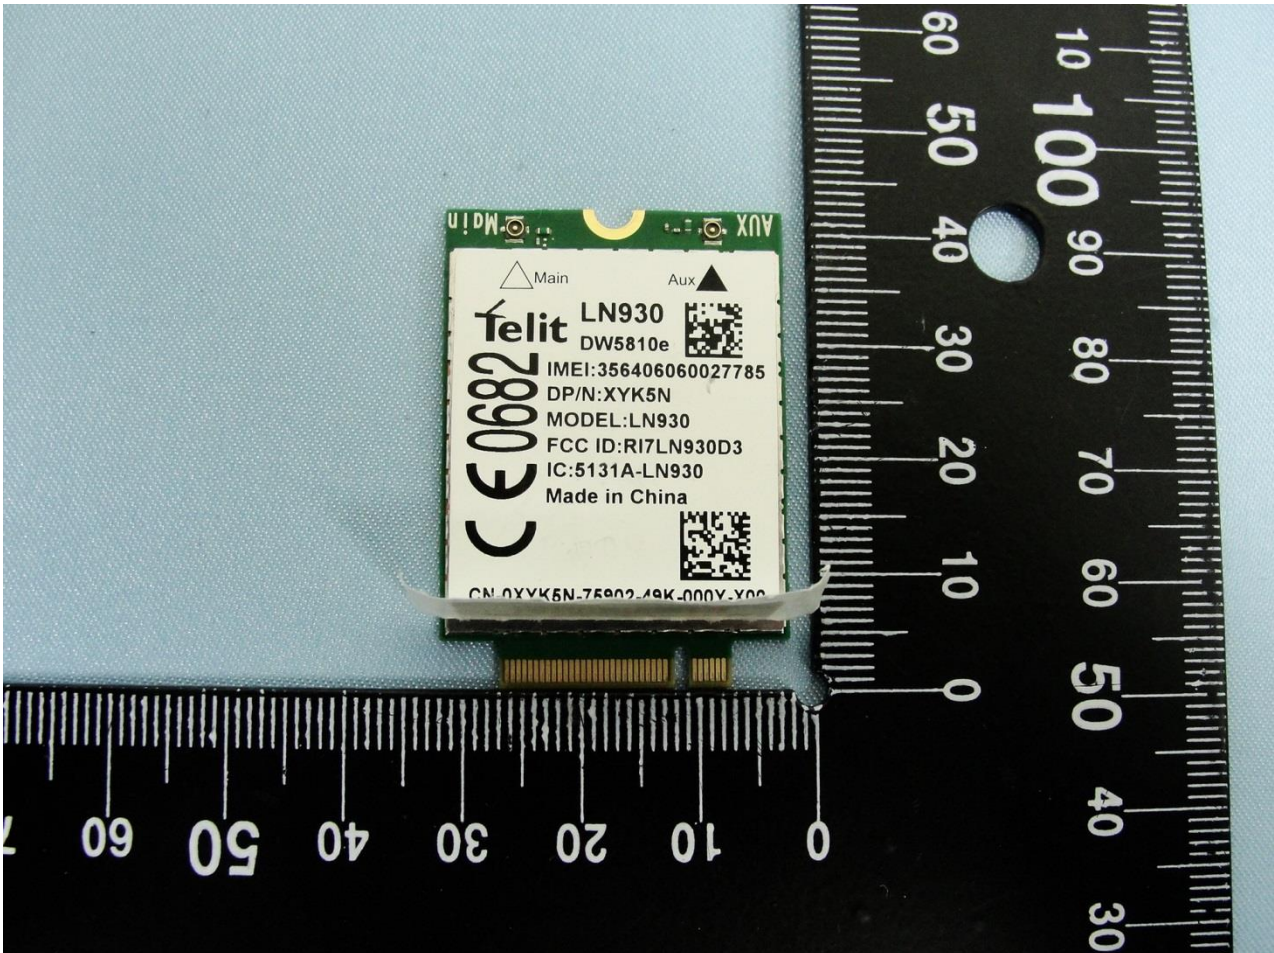

1. **Photograph of the EUT**

EUT: WWAN module (Brand Name: Telit / Model Name: LN930)

EUT: WWAN module (Brand Name: Telit / Model Name: LN930)

EUT: WWAN module (Brand Name: Telit / Model Name: LN930)

EUT: WWAN module (Brand Name: Telit / Model Name: LN930)

EUT: WWAN module (Brand Name: Telit / Model Name: LN930)

2. External Photograph of the Host

Host: Portable Computer (Brand Name: DELL / Model Name: T14G)

Host: Portable Computer (Brand Name: DELL / Model Name: T14G)

Host: Portable Computer (Brand Name: DELL / Model Name: T14G)

3. Photograph of Accessory for the Host

Host: Portable Computer (Brand Name: DELL / Model Name: T14G)

List of Accessory for Host (Portable Computer):

Host: Portable Computer (Brand Name: DELL / Model Name: T14G)