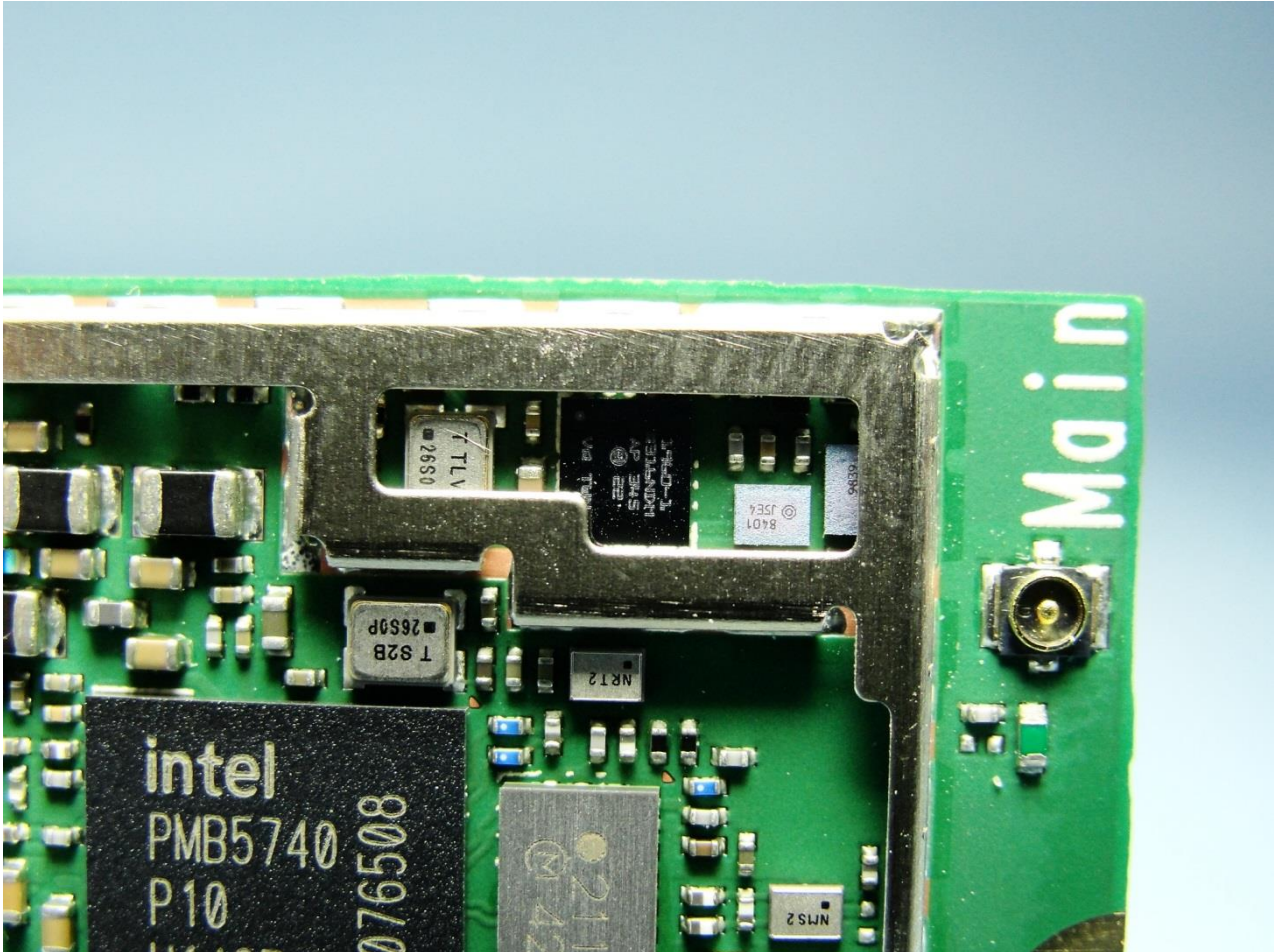

1. **Photograph of the EUT**

EUT: WWAN module (Brand Name: Telit / Model Name: LN930)

EUT: WWAN module (Brand Name: Telit / Model Name: LN930)

EUT: WWAN module (Brand Name: Telit / Model Name: LN930)

EUT: WWAN module (Brand Name: Telit / Model Name: LN930)

EUT: WWAN module (Brand Name: Telit / Model Name: LN930)

2. External Photograph of the Host

Host: Portable Computer (Brand Name: DELL / Model Name: T14G)

Host: Portable Computer (Brand Name: DELL / Model Name: T14G)

Host: Portable Computer (Brand Name: DELL / Model Name: T14G)

3. Photograph of Accessory for the Host

Host: Portable Computer (Brand Name: DELL / Model Name: T14G)

List of Accessory for Host (Portable Computer):