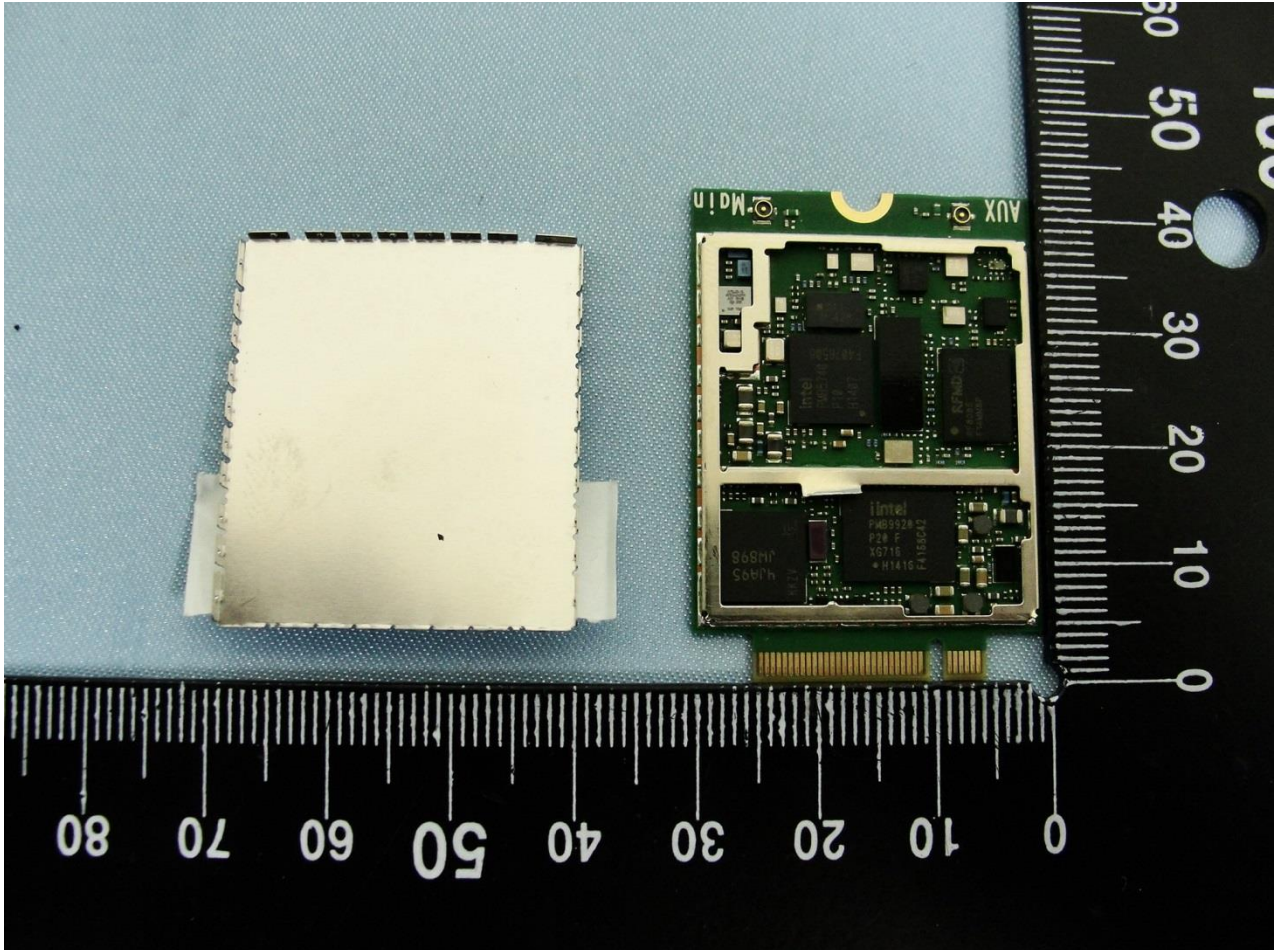

1. **Photograph of the EUT**

EUT: WWAN module (Brand Name: Telit / Model Name: LN930)

EUT: WWAN module (Brand Name: Telit / Model Name: LN930)

EUT: WWAN module (Brand Name: Telit / Model Name: LN930)

EUT: WWAN module (Brand Name: Telit / Model Name: LN930)

EUT: WWAN module (Brand Name: Telit / Model Name: LN930)

2. External Photograph of the Host

Host: Portable Computer (Brand Name: DELL / Model Name: T14G)

Host: Portable Computer (Brand Name: DELL / Model Name: T14G)

Host: Portable Computer (Brand Name: DELL / Model Name: T14G)

3. Photograph of Accessory for the Host

Host: Portable Computer (Brand Name: DELL / Model Name: T14G)

List of Accessory for Host (Portable Computer):

Host: Portable Computer (Brand Name: DELL / Model Name: T14G)