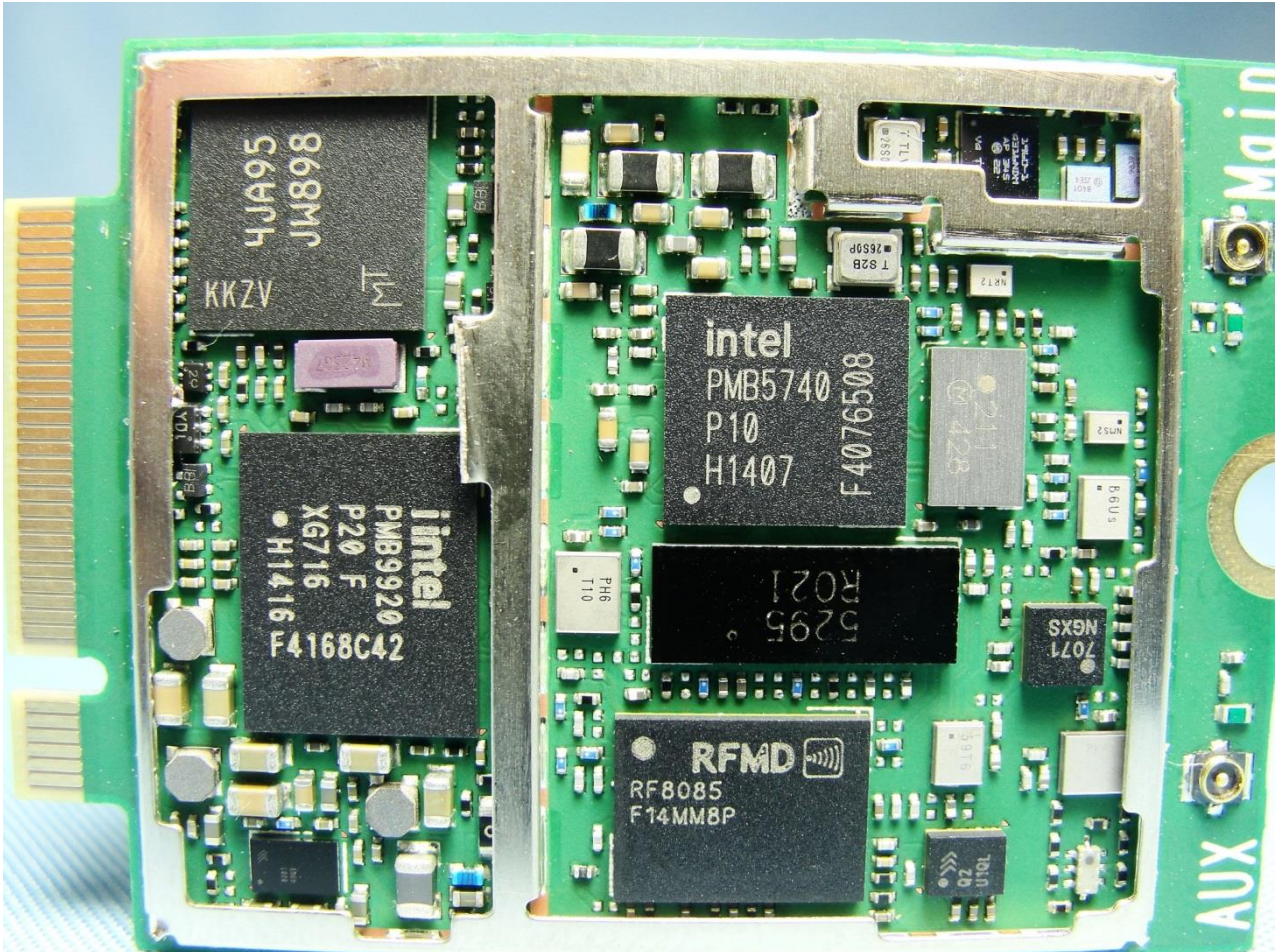

1. **Photograph of the EUT**

EUT: WWAN module (Brand Name: Telit / Model Name: LN930)

EUT: WWAN module (Brand Name: Telit / Model Name: LN930)

EUT: WWAN module (Brand Name: Telit / Model Name: LN930)

EUT: WWAN module (Brand Name: Telit / Model Name: LN930)

EUT: WWAN module (Brand Name: Telit / Model Name: LN930)

2. External Photograph of the Host

Host: Portable Computer (Brand Name: DELL / Model Name: T14G)

Host: Portable Computer (Brand Name: DELL / Model Name: T14G)

Host: Portable Computer (Brand Name: DELL / Model Name: T14G)

3. Photograph of Accessory for the Host

Host: Portable Computer (Brand Name: DELL / Model Name: T14G)

List of Accessory for Host (Portable Computer):

Host: Portable Computer (Brand Name: DELL / Model Name: T14G)