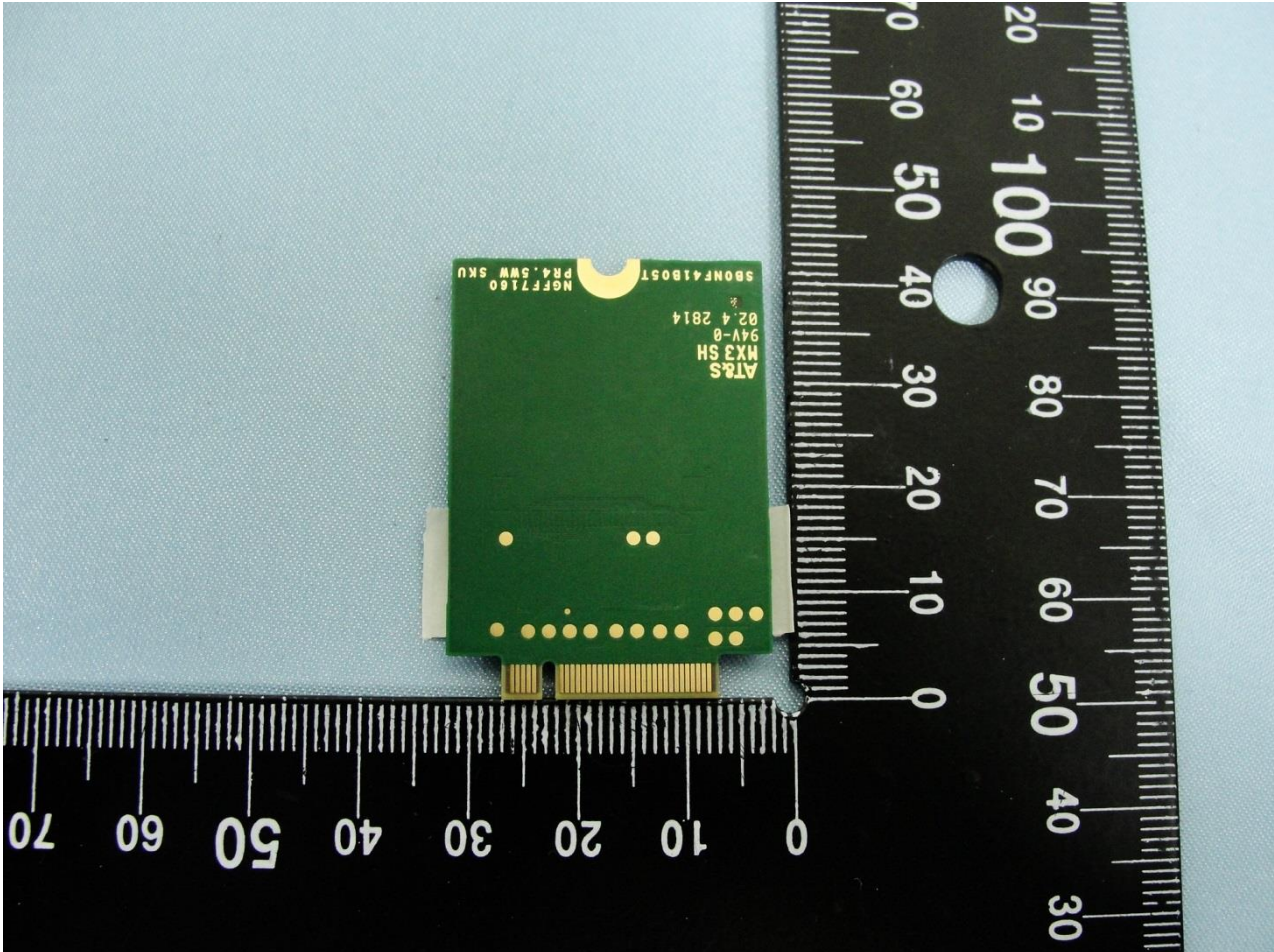

1. **Photograph of the EUT**

EUT: WWAN module (Brand Name: Telit / Model Name: LN930)

EUT: WWAN module (Brand Name: Telit / Model Name: LN930)

EUT: WWAN module (Brand Name: Telit / Model Name: LN930)

EUT: WWAN module (Brand Name: Telit / Model Name: LN930)

EUT: WWAN module (Brand Name: Telit / Model Name: LN930)

2. External Photograph of the Host

Host: Portable Computer (Brand Name: DELL / Model Name: T14G)

Host: Portable Computer (Brand Name: DELL / Model Name: T14G)

Host: Portable Computer (Brand Name: DELL / Model Name: T14G)

3. Photograph of Accessory for the Host

Host: Portable Computer (Brand Name: DELL / Model Name: T14G)

List of Accessory for Host (Portable Computer):

Host: Portable Computer (Brand Name: DELL / Model Name: T14G)