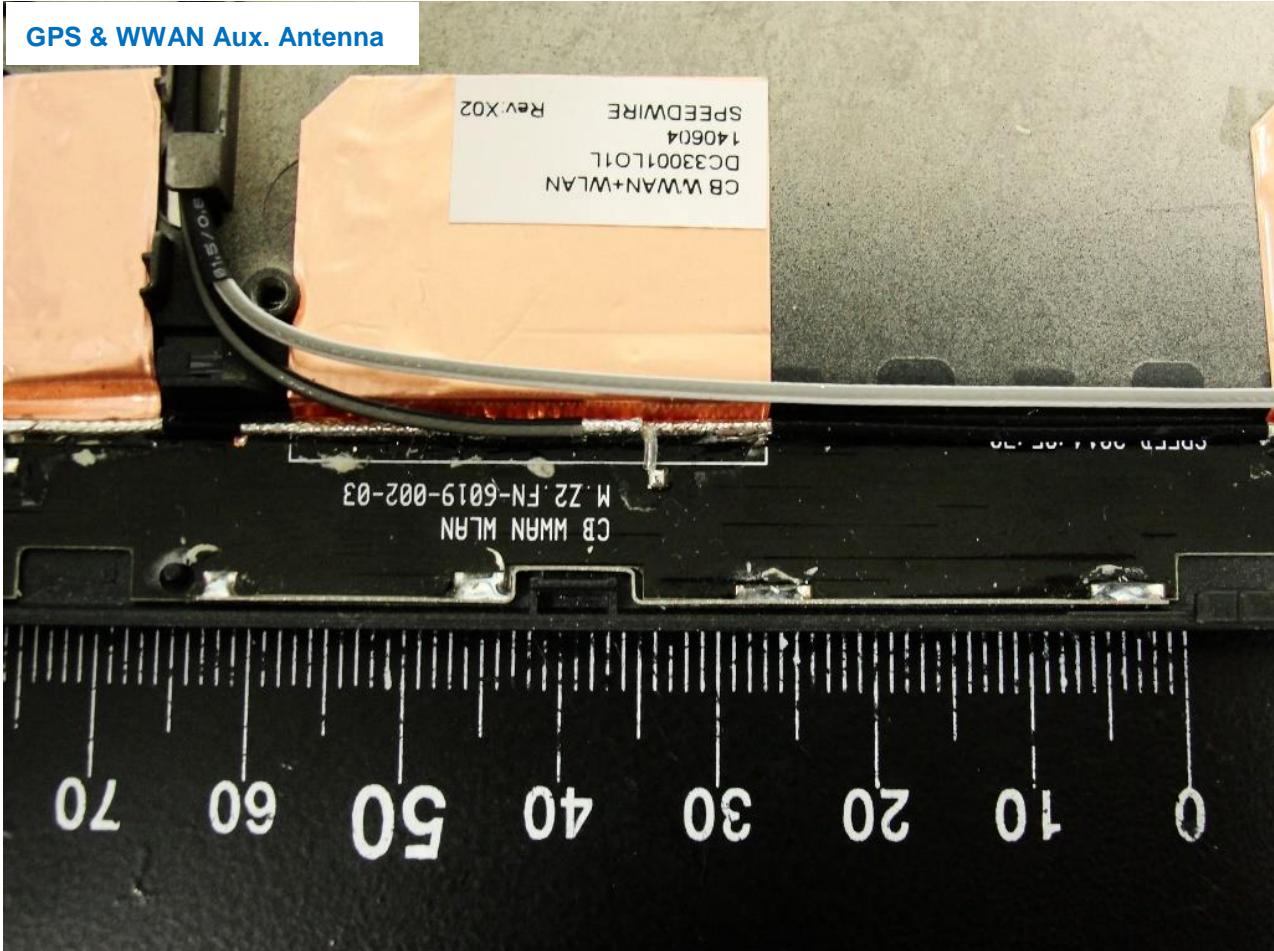

4. Internal Photograph of the Host

Host: Portable NoteBook (Brand Name: DELL / Model Name: P58G /P58G001)

Host: Portable NoteBook (Brand Name: DELL / Model Name: P58G /P58G001)

WWAN Main Antenna

Host: Portable NoteBook (Brand Name: DELL / Model Name: P58G /P58G001)