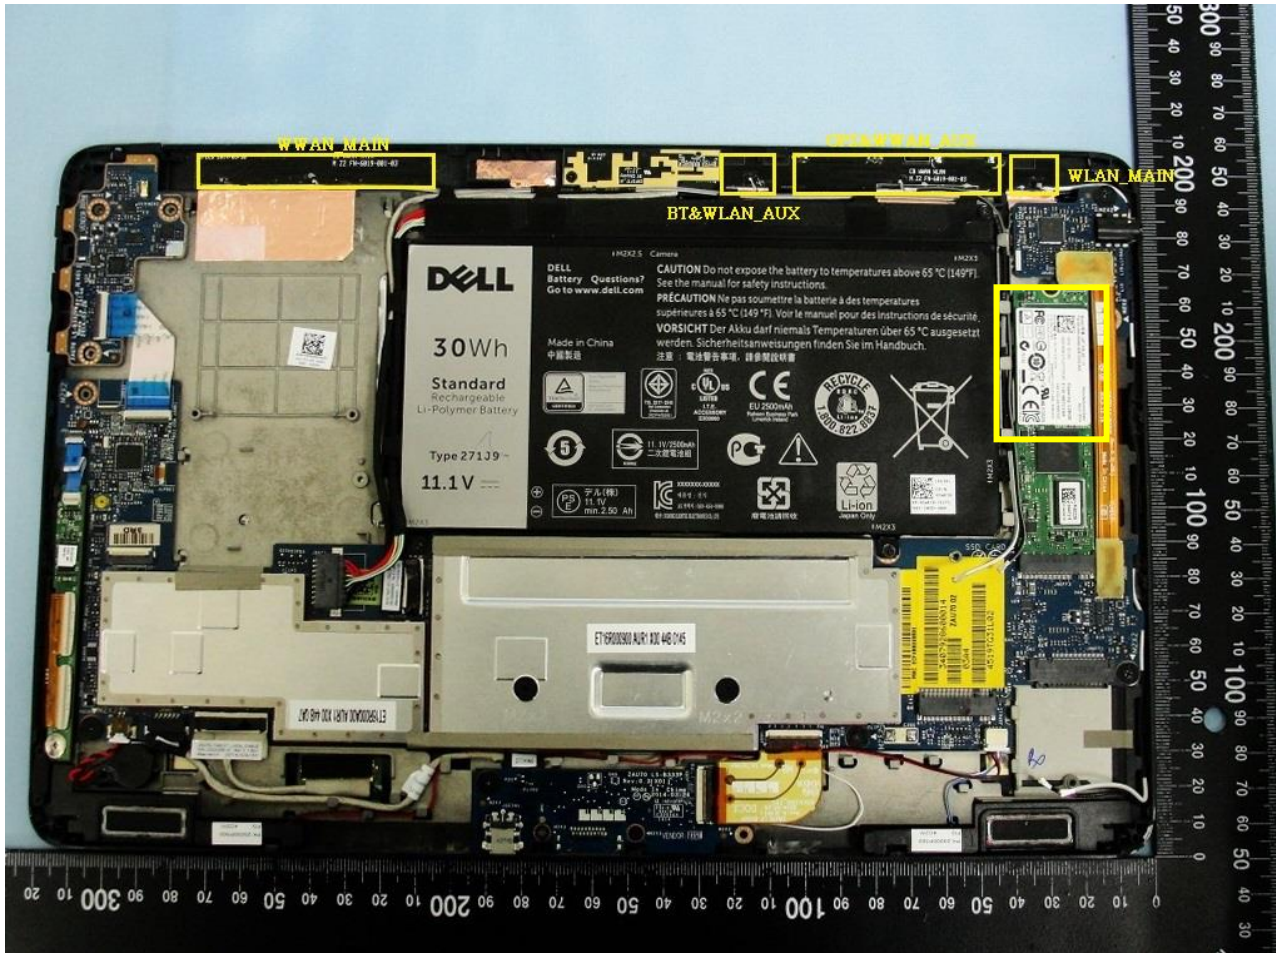

4. Internal Photograph of the Host

Host: Portable NoteBook (Brand Name: DELL / Model Name: P58G /P58G001)

Host: Portable NoteBook (Brand Name: DELL / Model Name: P58G /P58G001)

WWAN Main Antenna

Host: Portable NoteBook (Brand Name: DELL / Model Name: P58G /P58G001)

Host: Portable NoteBook (Brand Name: DELL / Model Name: P58G /P58G001)

WLAN Main Antenna

Host: Portable NoteBook (Brand Name: DELL / Model Name: P58G /P58G001)

Bluetooth & WLAN Aux. Antenna