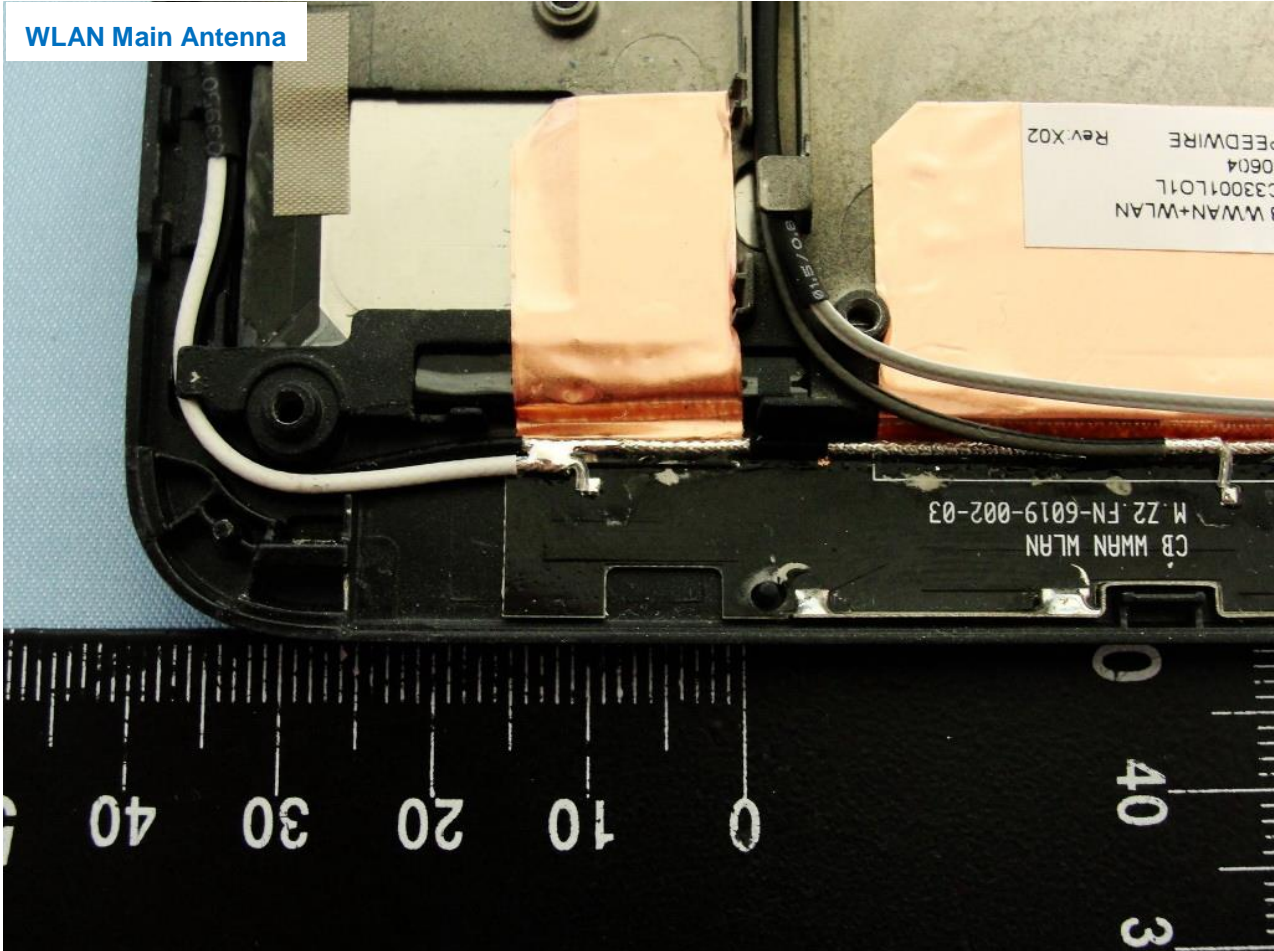

Host: Portable NoteBook (Brand Name: DELL / Model Name: P58G /P58G001)

WLAN Main Antenna