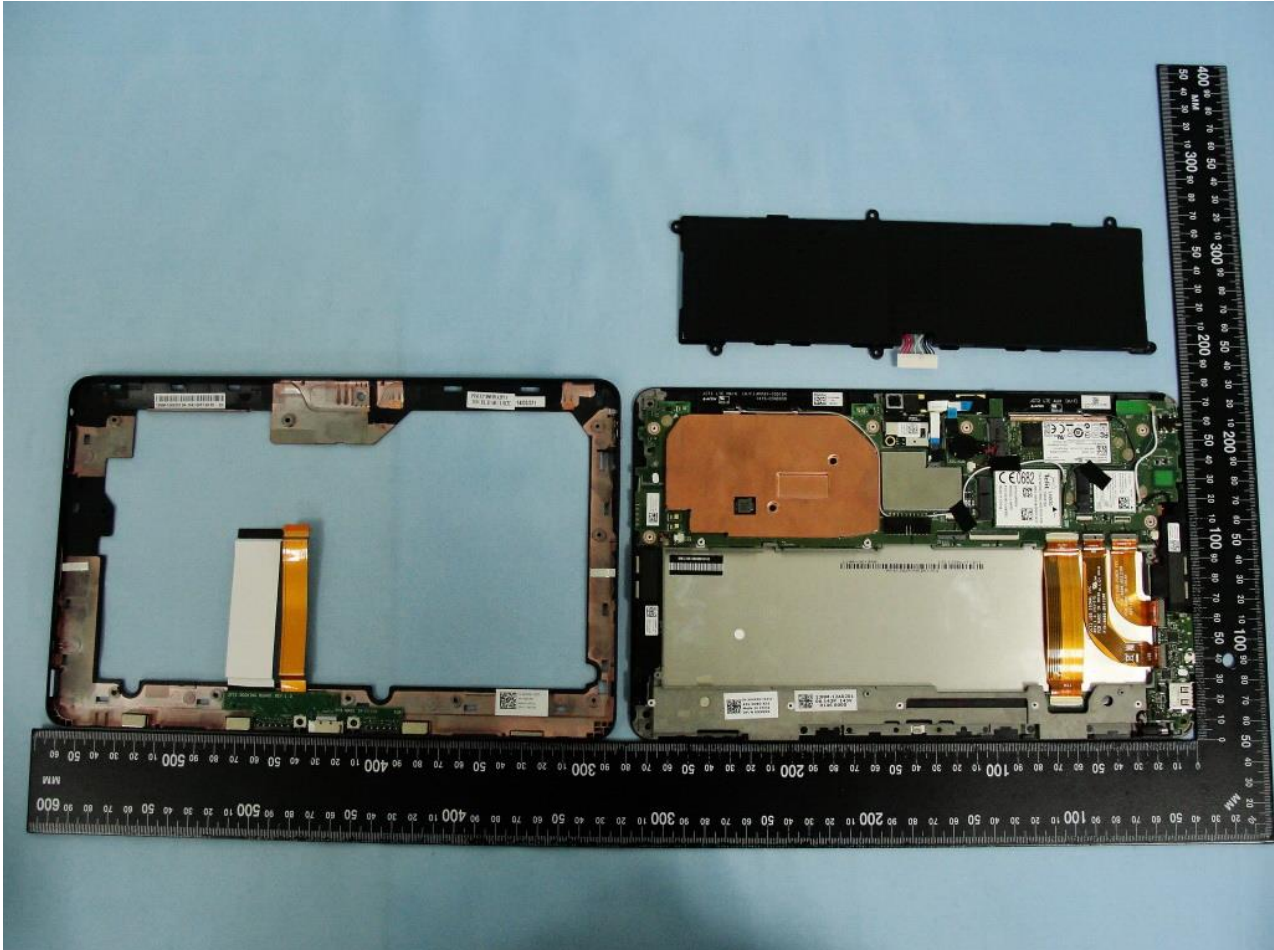

4. Internal Photograph of the Host

Host: Portable Computer-Tablet (Brand Name: DELL / Regulatory Type: T07G002)

Host: Portable Computer-Tablet (Brand Name: DELL / Regulatory Type: T07G002)

Host: Portable Computer-Tablet (Brand Name: DELL / Regulatory Type: T07G002)

Host: Portable Computer-Tablet (Brand Name: DELL / Regulatory Type: T07G002)

Host: Portable Computer-Tablet (Brand Name: DELL / Regulatory Type: T07G002)

Host: Portable Computer-Tablet (Brand Name: DELL / Regulatory Type: T07G002)

Host: Portable Computer-Tablet (Brand Name: DELL / Regulatory Type: T07G002)

Host: Portable Computer-Tablet (Brand Name: DELL / Regulatory Type: T07G002)

Bluetooth & WLAN Aux. Antenna

Host: Portable Computer-Tablet (Brand Name: DELL / Regulatory Type: T07G002)