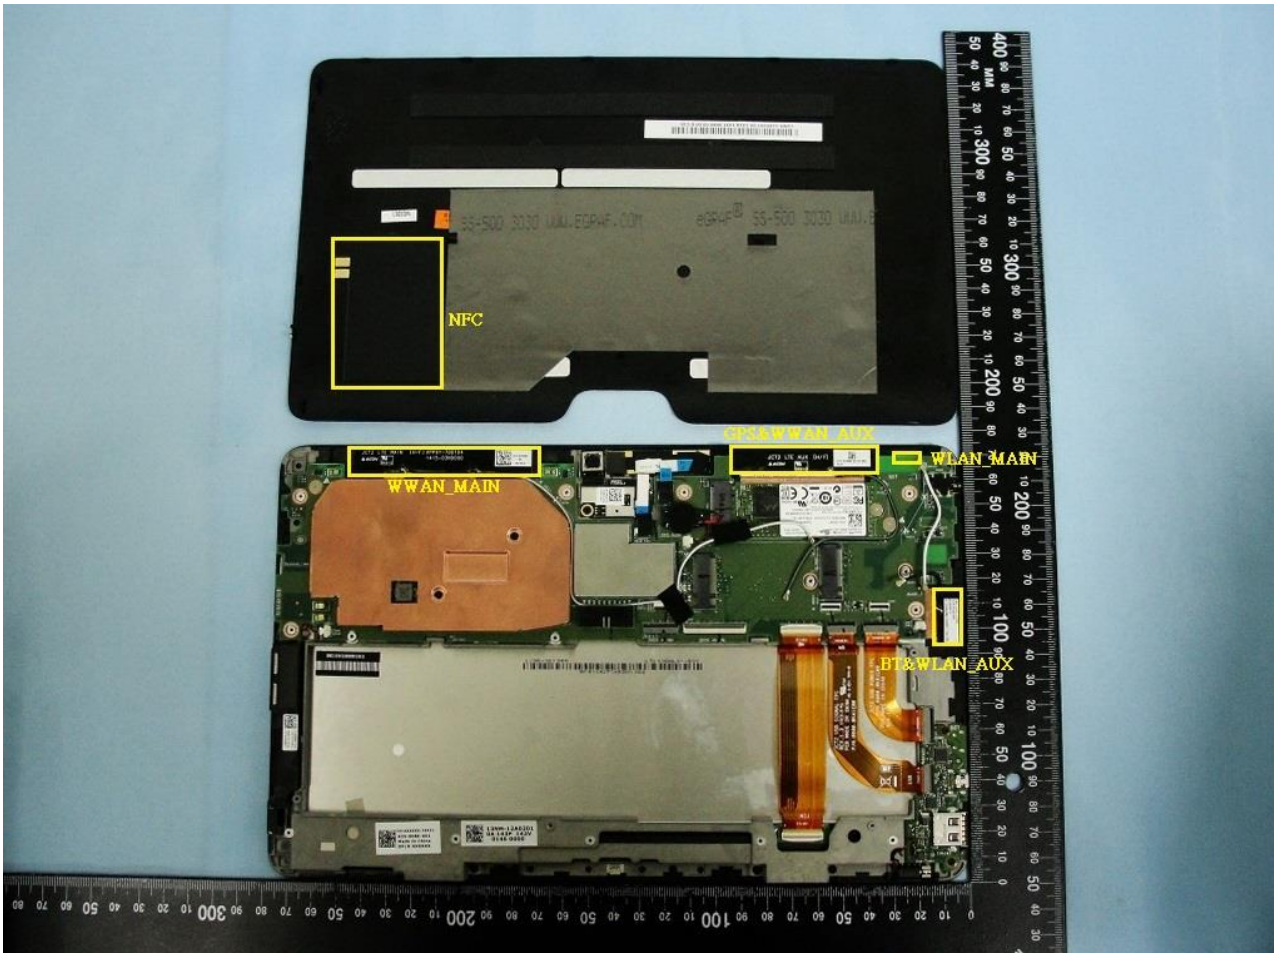

4. Internal Photograph of the Host

Host: Portable Computer-Tablet (Brand Name: DELL / Regulatory Type: T07G002)

Host: Portable Computer-Tablet (Brand Name: DELL / Regulatory Type: T07G002)

Host: Portable Computer-Tablet (Brand Name: DELL / Regulatory Type: T07G002)

Host: Portable Computer-Tablet (Brand Name: DELL / Regulatory Type: T07G002)

Host: Portable Computer-Tablet (Brand Name: DELL / Regulatory Type: T07G002)

Host: Portable Computer-Tablet (Brand Name: DELL / Regulatory Type: T07G002)

Host: Portable Computer-Tablet (Brand Name: DELL / Regulatory Type: T07G002)

Host: Portable Computer-Tablet (Brand Name: DELL / Regulatory Type: T07G002)

Bluetooth & WLAN Aux. Antenna

Host: Portable Computer-Tablet (Brand Name: DELL / Regulatory Type: T07G002)