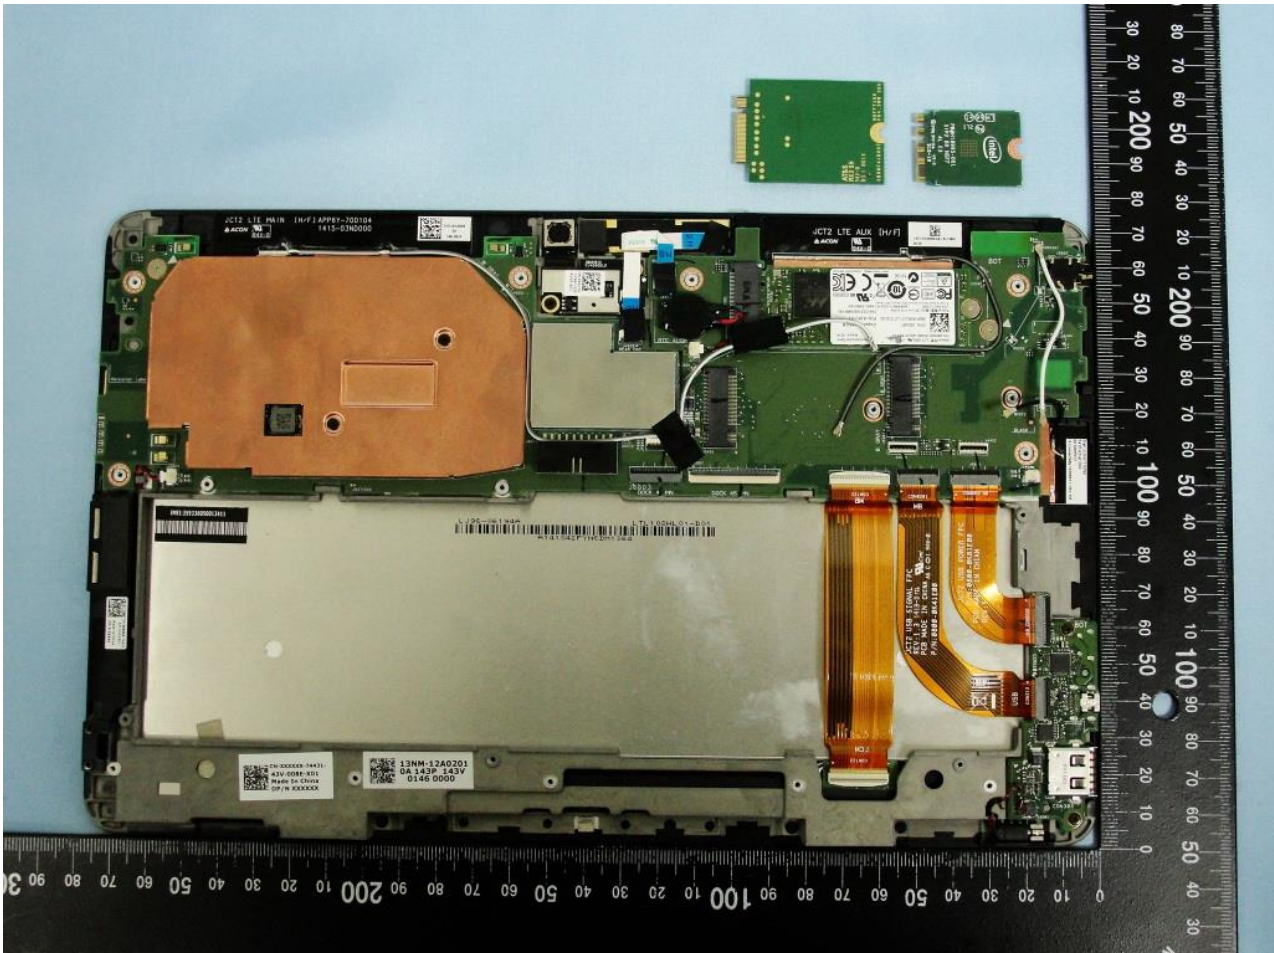

4. Internal Photograph of the Host

Host: Portable Computer-Tablet (Brand Name: DELL / Regulatory Type: T07G002)

Host: Portable Computer-Tablet (Brand Name: DELL / Regulatory Type: T07G002)

Host: Portable Computer-Tablet (Brand Name: DELL / Regulatory Type: T07G002)

Host: Portable Computer-Tablet (Brand Name: DELL / Regulatory Type: T07G002)

Host: Portable Computer-Tablet (Brand Name: DELL / Regulatory Type: T07G002)

Host: Portable Computer-Tablet (Brand Name: DELL / Regulatory Type: T07G002)

Host: Portable Computer-Tablet (Brand Name: DELL / Regulatory Type: T07G002)

Host: Portable Computer-Tablet (Brand Name: DELL / Regulatory Type: T07G002)

Bluetooth & WLAN Aux. Antenna

Host: Portable Computer-Tablet (Brand Name: DELL / Regulatory Type: T07G002)