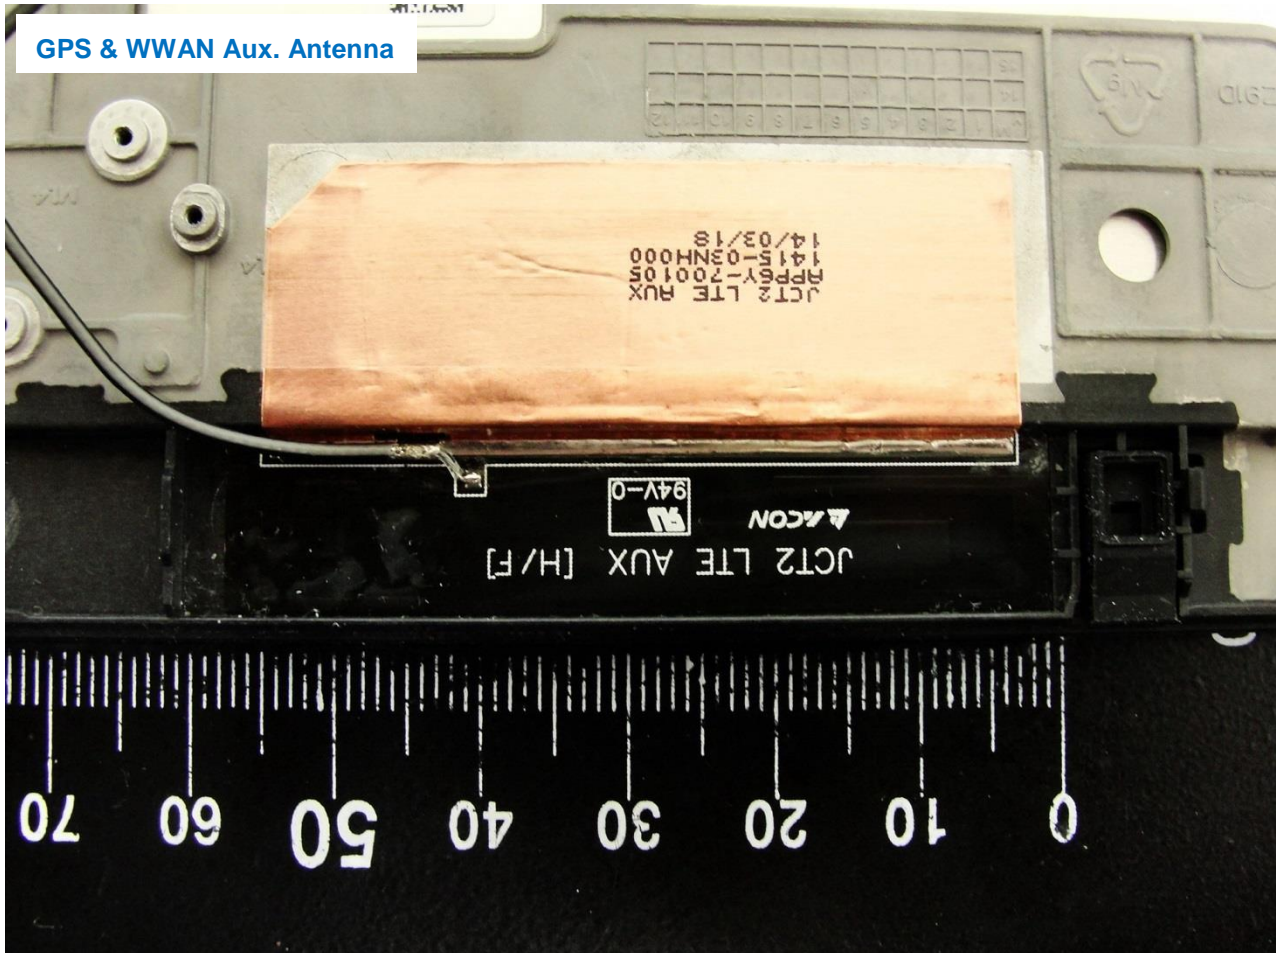

4. Internal Photograph of the Host

Host: Portable Computer-Tablet (Brand Name: DELL / Regulatory Type: T07G002)

Host: Portable Computer-Tablet (Brand Name: DELL / Regulatory Type: T07G002)

Host: Portable Computer-Tablet (Brand Name: DELL / Regulatory Type: T07G002)

Host: Portable Computer-Tablet (Brand Name: DELL / Regulatory Type: T07G002)

Host: Portable Computer-Tablet (Brand Name: DELL / Regulatory Type: T07G002)

Host: Portable Computer-Tablet (Brand Name: DELL / Regulatory Type: T07G002)

Host: Portable Computer-Tablet (Brand Name: DELL / Regulatory Type: T07G002)

Host: Portable Computer-Tablet (Brand Name: DELL / Regulatory Type: T07G002)

Bluetooth & WLAN Aux. Antenna

Host: Portable Computer-Tablet (Brand Name: DELL / Regulatory Type: T07G002)