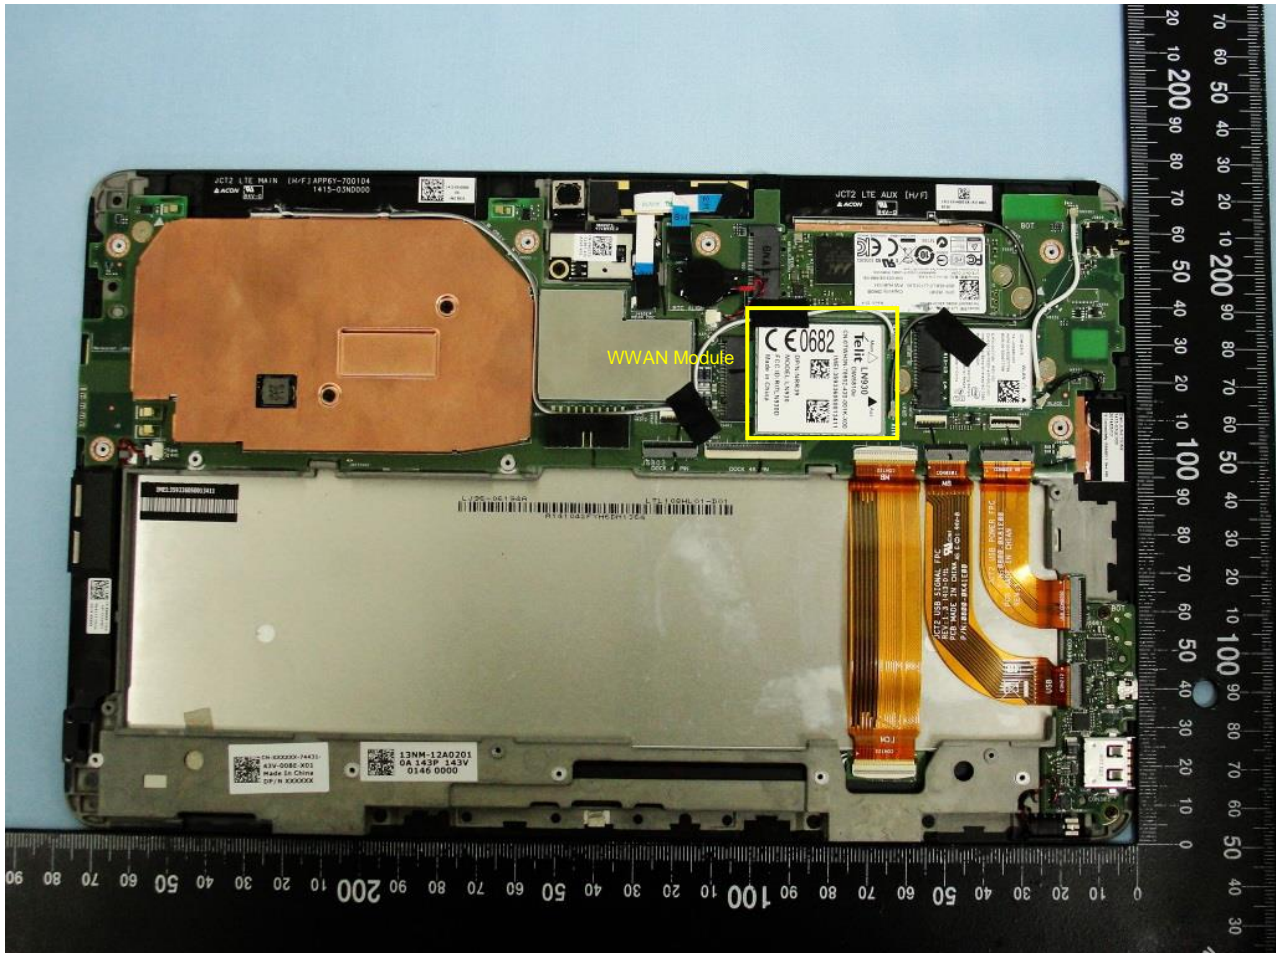

4. Internal Photograph of the Host

Host: Portable Computer-Tablet (Brand Name: DELL / Regulatory Type: T07G002)

Host: Portable Computer-Tablet (Brand Name: DELL / Regulatory Type: T07G002)

Host: Portable Computer-Tablet (Brand Name: DELL / Regulatory Type: T07G002)

Host: Portable Computer-Tablet (Brand Name: DELL / Regulatory Type: T07G002)

Host: Portable Computer-Tablet (Brand Name: DELL / Regulatory Type: T07G002)

Host: Portable Computer-Tablet (Brand Name: DELL / Regulatory Type: T07G002)

Host: Portable Computer-Tablet (Brand Name: DELL / Regulatory Type: T07G002)

Host: Portable Computer-Tablet (Brand Name: DELL / Regulatory Type: T07G002)

Bluetooth & WLAN Aux. Antenna

Host: Portable Computer-Tablet (Brand Name: DELL / Regulatory Type: T07G002)