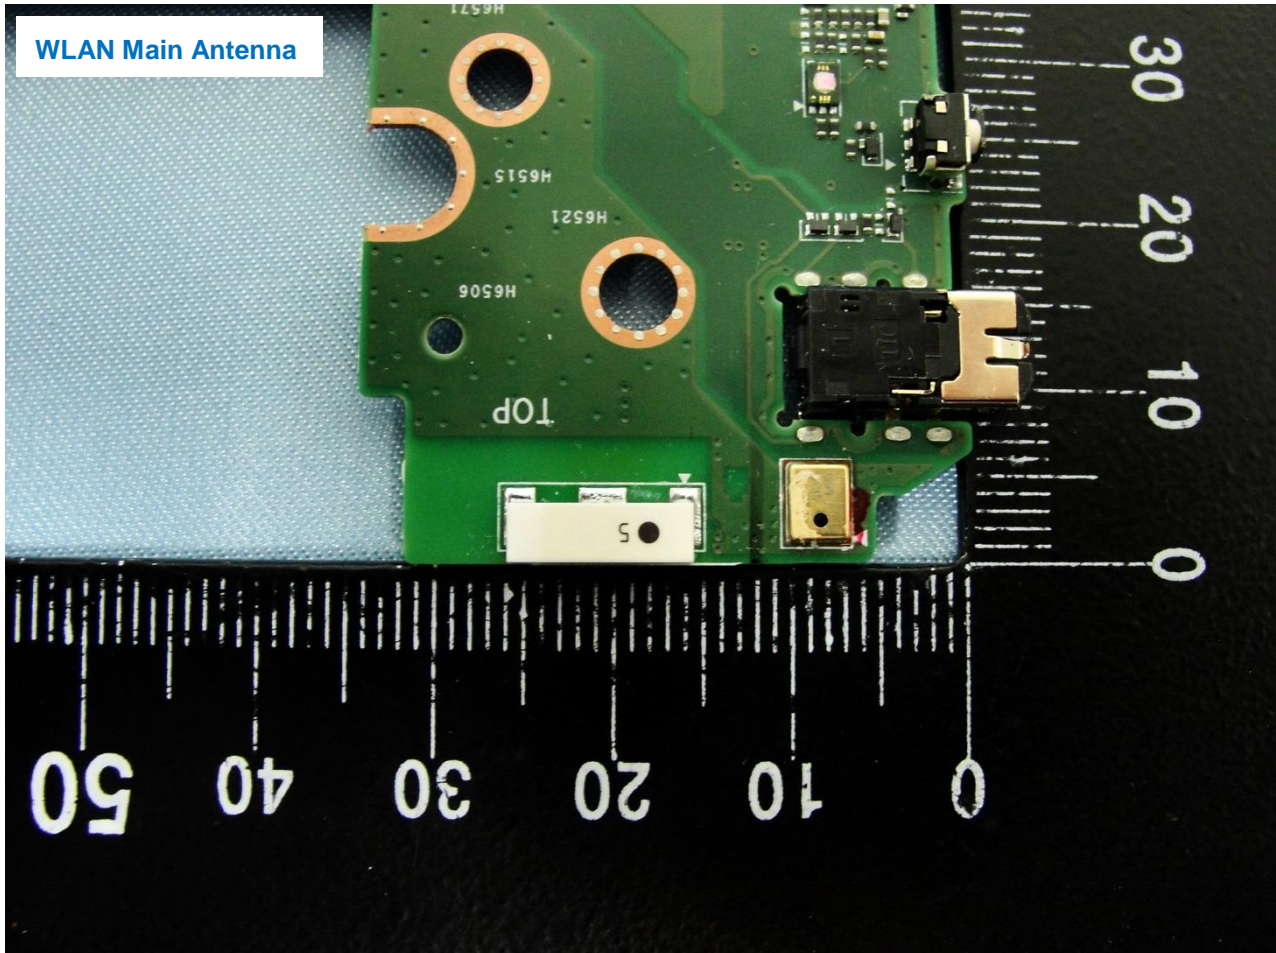

4. Internal Photograph of the Host

Host: Portable Computer-Tablet (Brand Name: DELL / Regulatory Type: T07G002)

Host: Portable Computer-Tablet (Brand Name: DELL / Regulatory Type: T07G002)

Host: Portable Computer-Tablet (Brand Name: DELL / Regulatory Type: T07G002)

Host: Portable Computer-Tablet (Brand Name: DELL / Regulatory Type: T07G002)

Host: Portable Computer-Tablet (Brand Name: DELL / Regulatory Type: T07G002)

Host: Portable Computer-Tablet (Brand Name: DELL / Regulatory Type: T07G002)

Host: Portable Computer-Tablet (Brand Name: DELL / Regulatory Type: T07G002)

Host: Portable Computer-Tablet (Brand Name: DELL / Regulatory Type: T07G002)

Bluetooth & WLAN Aux. Antenna

Host: Portable Computer-Tablet (Brand Name: DELL / Regulatory Type: T07G002)