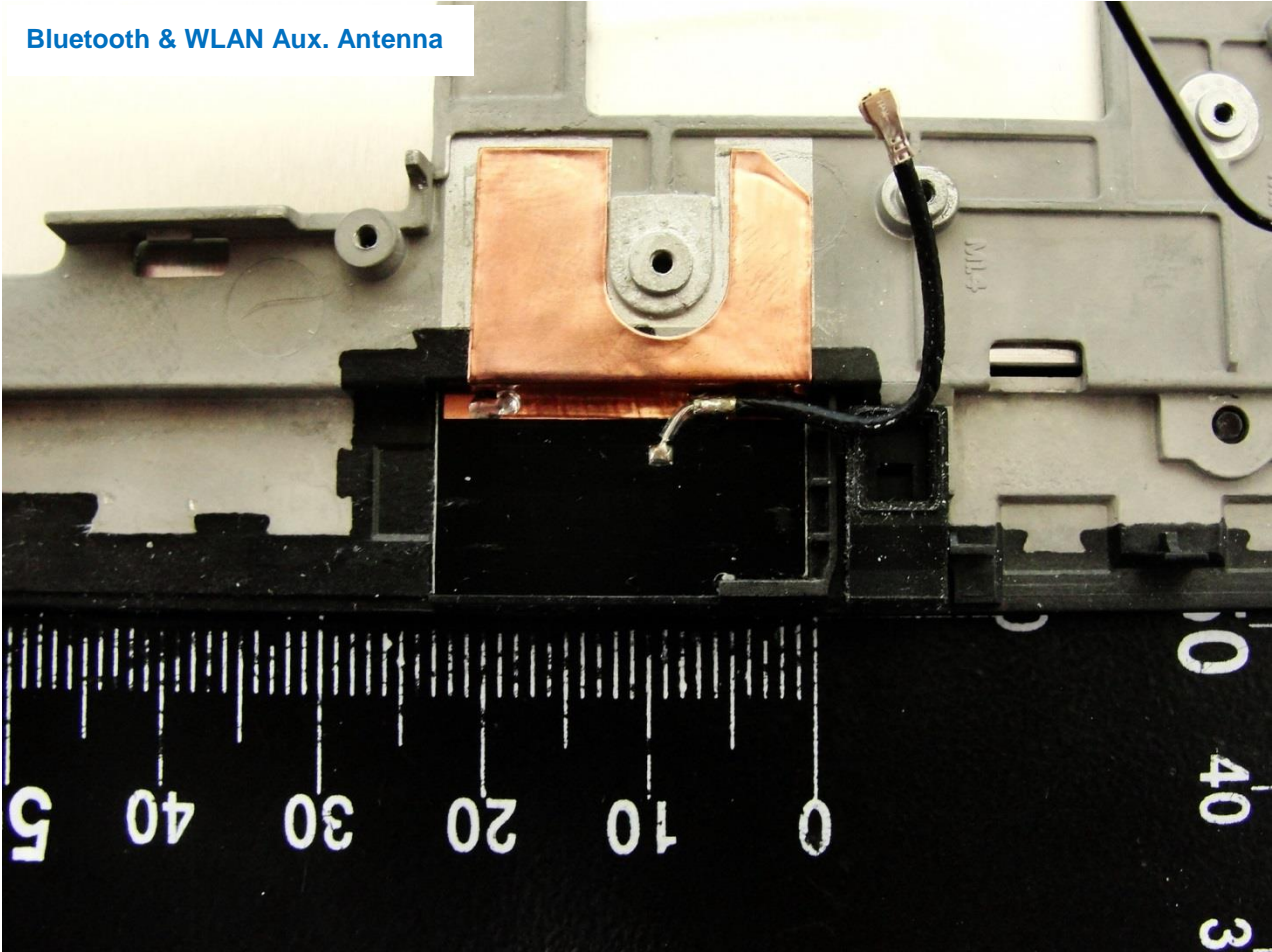

Host: Portable Computer-Tablet (Brand Name: DELL / Regulatory Type: T07G002)

Bluetooth & WLAN Aux. Antenna