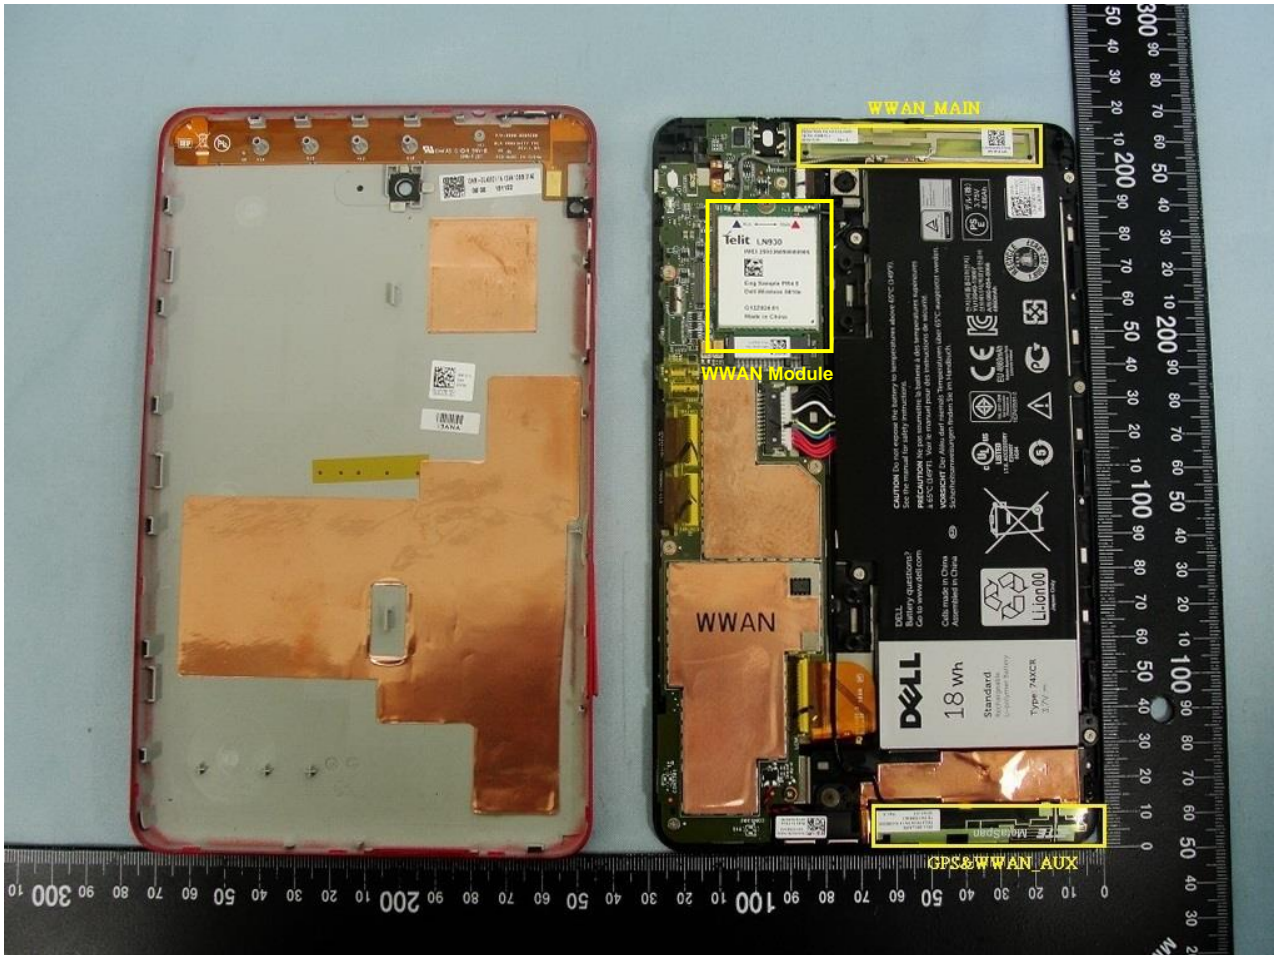

4. Internal Photograph of the Host

Host: Tablet PC (Brand Name: DELL / Regulatory Model: T01D / Regulatory Type: T01D001)

Host: Tablet PC (Brand Name: DELL / Regulatory Model: T01D / Regulatory Type: T01D001)

Host: Tablet PC (Brand Name: DELL / Regulatory Model: T01D / Regulatory Type: T01D001)

WWAN Main Antenna

Host: Tablet PC (Brand Name: DELL / Regulatory Model: T01D / Regulatory Type: T01D001)

GPS & WWAN Aux. Antenna

Host: Tablet PC (Brand Name: DELL / Regulatory Model: T01D / Regulatory Type: T01D001)