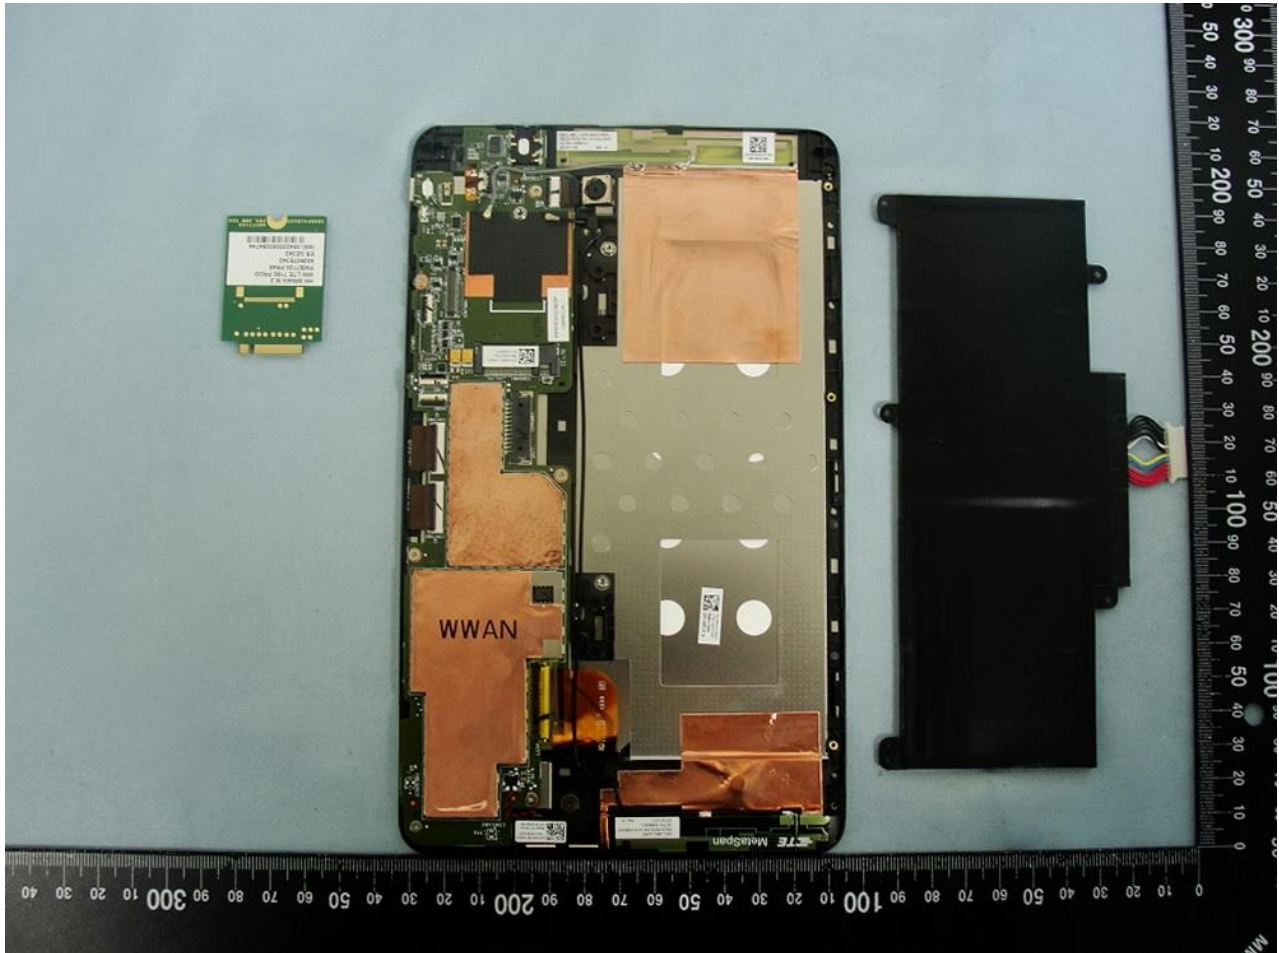

4. Internal Photograph of the Host

Host: Tablet PC (Brand Name: DELL / Regulatory Model: T01D / Regulatory Type: T01D001)

Host: Tablet PC (Brand Name: DELL / Regulatory Model: T01D / Regulatory Type: T01D001)

Host: Tablet PC (Brand Name: DELL / Regulatory Model: T01D / Regulatory Type: T01D001)

WWAN Main Antenna

Host: Tablet PC (Brand Name: DELL / Regulatory Model: T01D / Regulatory Type: T01D001)

GPS & WWAN Aux. Antenna

Host: Tablet PC (Brand Name: DELL / Regulatory Model: T01D / Regulatory Type: T01D001)