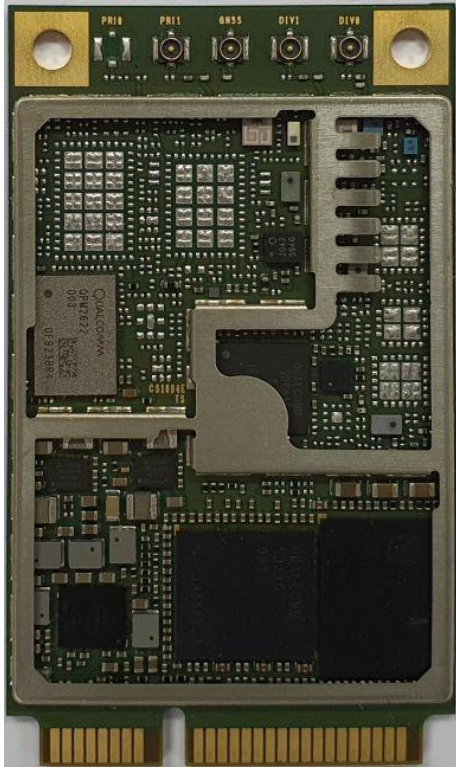

LM960A9-P – internal photos

A woman with long brown hair is looking at a tablet computer. She is wearing a dark patterned top. The background is a blurred city street at night with colorful bokeh lights. A yellow speech bubble is overlaid on the image.

The Telit logo consists of a yellow diagonal line above the word "Telit" in a white, sans-serif font.

Telit