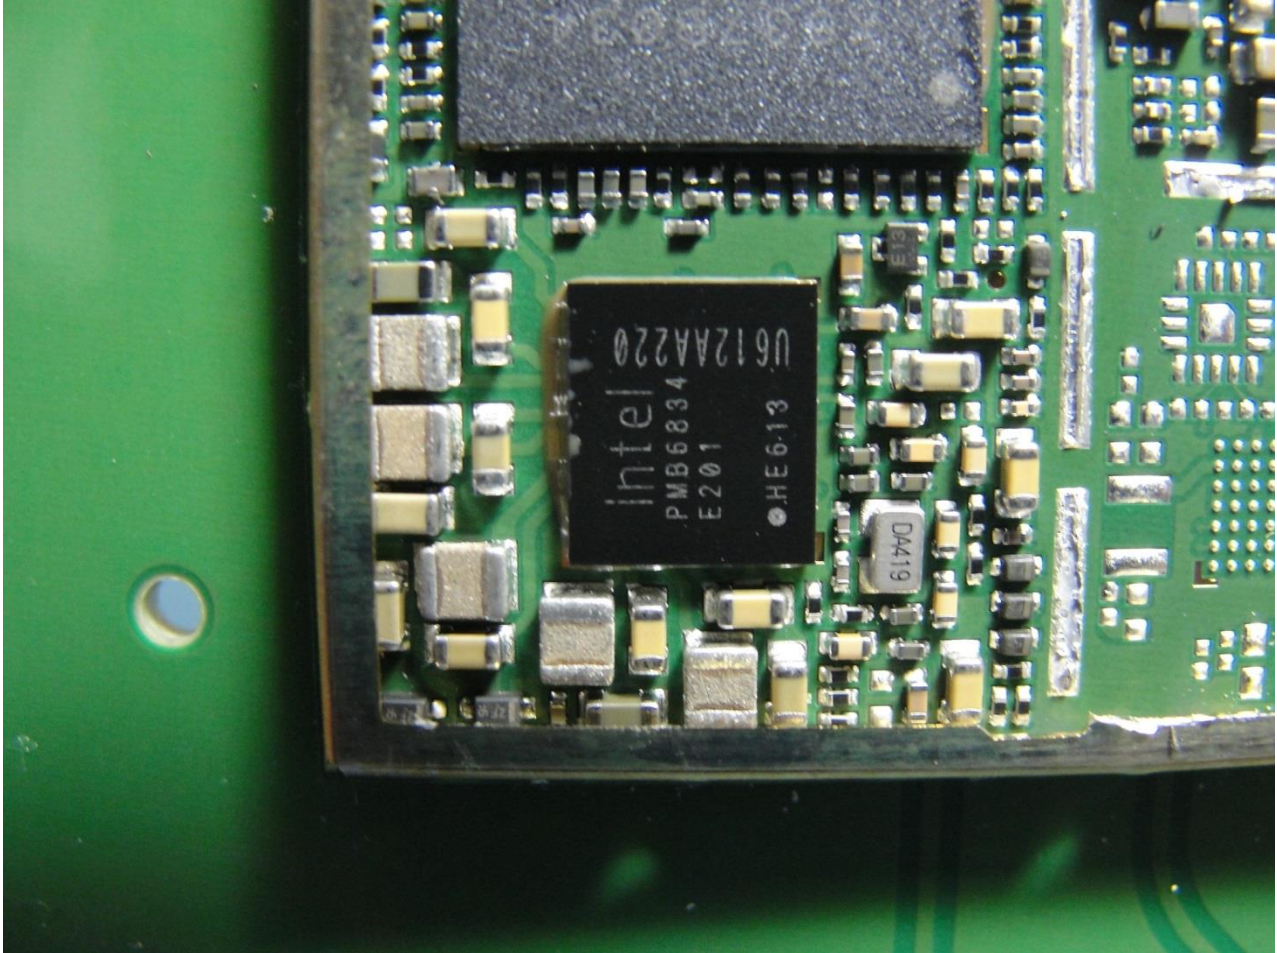

1. Internal Photograph of EUT

Brand Name: Telit / Model Name: LE940B6-NA

Brand Name: Telit / Model Name: LE940B6-NA

Brand Name: Telit / Model Name: LE940B6-NA

Brand Name: Telit / Model Name: LE940B6-NA

Brand Name: Telit / Model Name: LE940B6-NA

Brand Name: Telit / Model Name: LE940B6-NA

Brand Name: Telit / Model Name: LE940B6-NA

Brand Name: Telit / Model Name: LE940B6-NA

Brand Name: Telit / Model Name: LE940B6-NA

WWAN Antenna 1

Brand Name: Telit / Model Name: LE940B6-NA