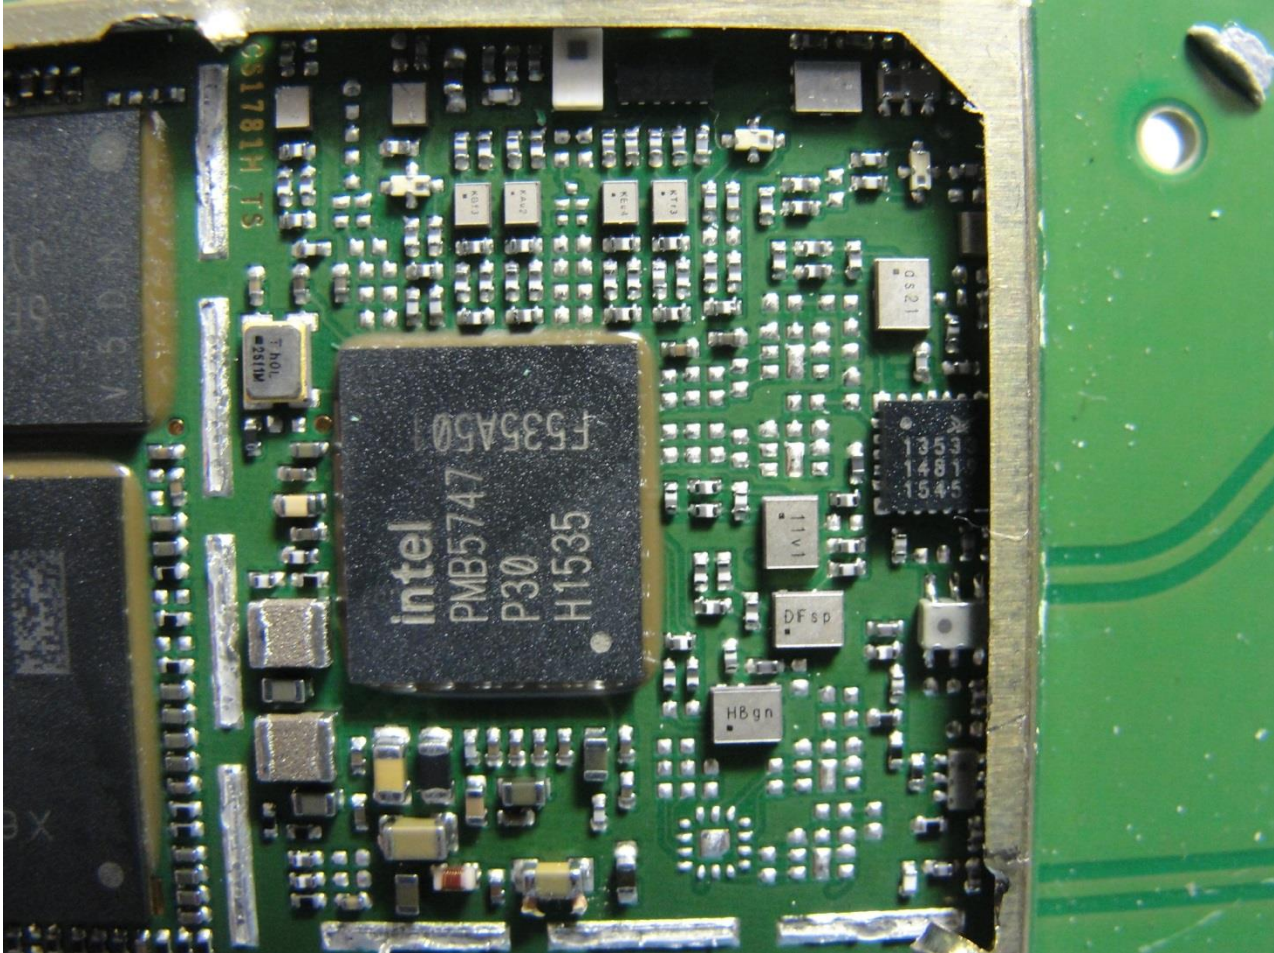

1. Internal Photograph of EUT

Brand Name: Telit / Model Name: LE940B6-NA

Brand Name: Telit / Model Name: LE940B6-NA

Brand Name: Telit / Model Name: LE940B6-NA

Brand Name: Telit / Model Name: LE940B6-NA

Brand Name: Telit / Model Name: LE940B6-NA

Brand Name: Telit / Model Name: LE940B6-NA

Brand Name: Telit / Model Name: LE940B6-NA

Brand Name: Telit / Model Name: LE940B6-NA

Brand Name: Telit / Model Name: LE940B6-NA

WWAN Antenna 1

Brand Name: Telit / Model Name: LE940B6-NA