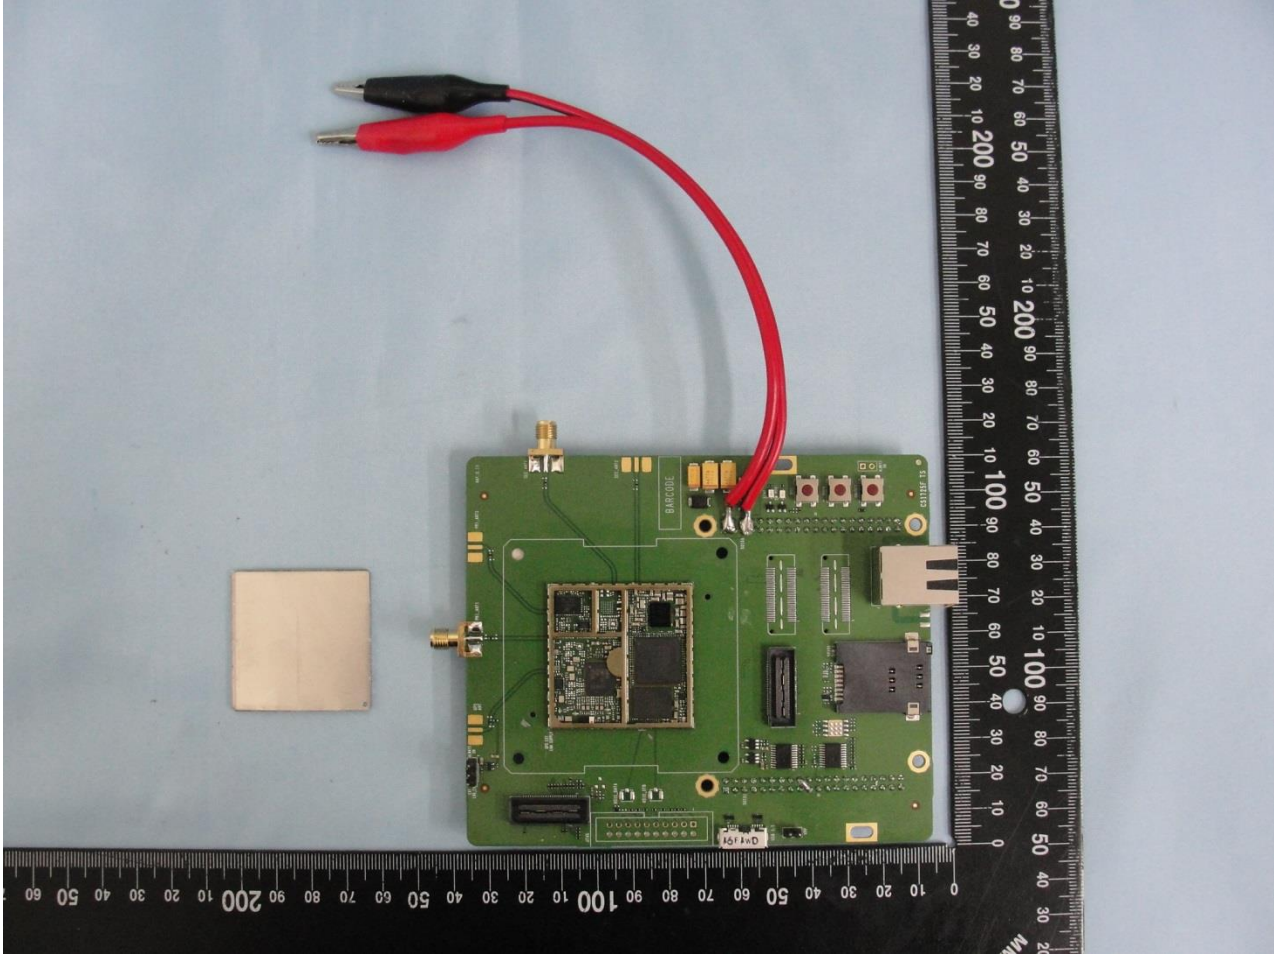

1. Internal Photograph of EUT

Brand Name: Telit / Model Name: LE940B6-NA

Brand Name: Telit / Model Name: LE940B6-NA

Brand Name: Telit / Model Name: LE940B6-NA

Brand Name: Telit / Model Name: LE940B6-NA

Brand Name: Telit / Model Name: LE940B6-NA

Brand Name: Telit / Model Name: LE940B6-NA

Brand Name: Telit / Model Name: LE940B6-NA

Brand Name: Telit / Model Name: LE940B6-NA

Brand Name: Telit / Model Name: LE940B6-NA

WWAN Antenna 1

Brand Name: Telit / Model Name: LE940B6-NA