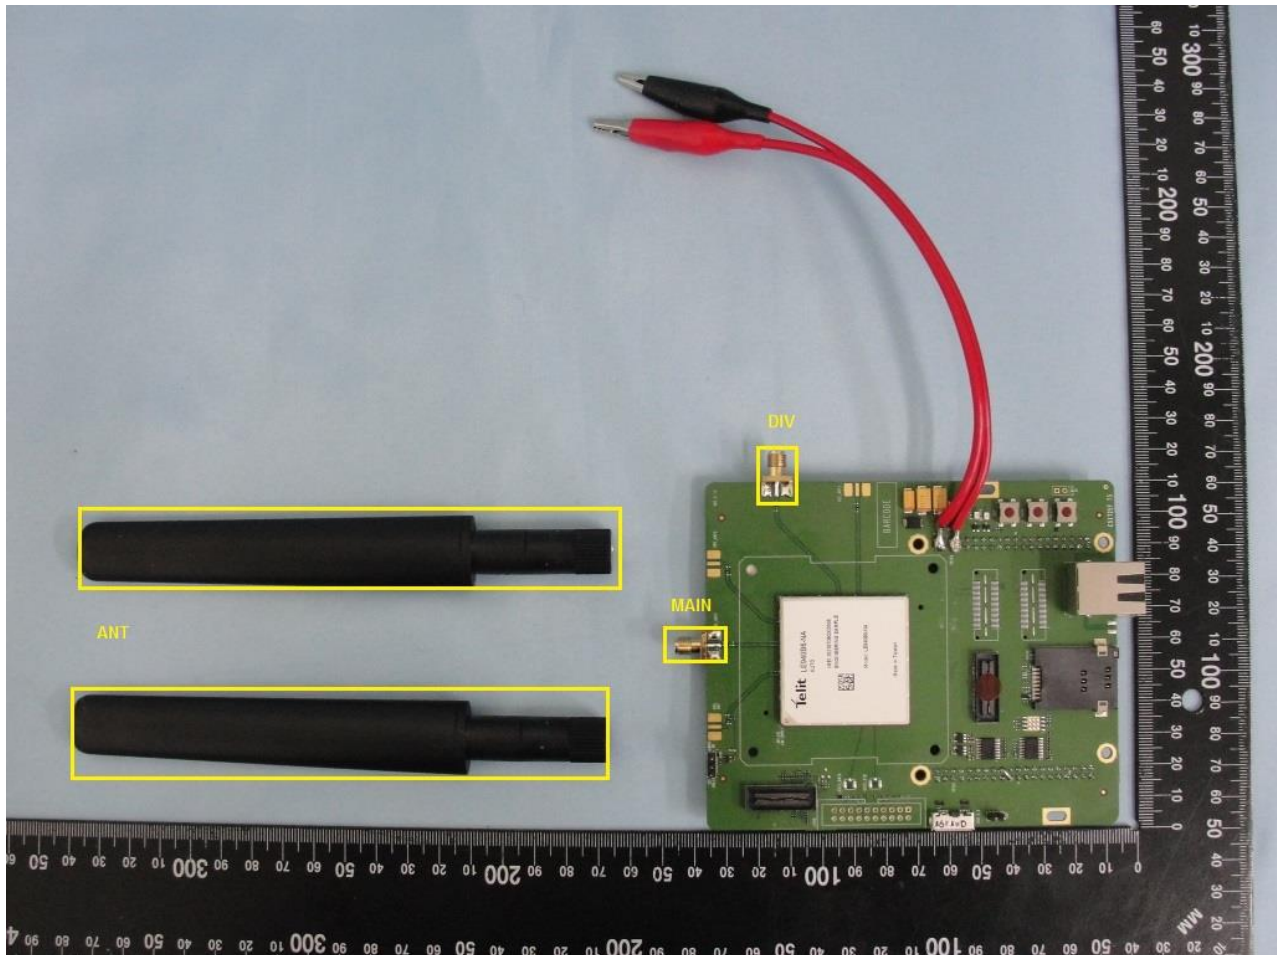

1. Internal Photograph of EUT

Brand Name: Telit / Model Name: LE940B6-NA

Brand Name: Telit / Model Name: LE940B6-NA

Brand Name: Telit / Model Name: LE940B6-NA

Brand Name: Telit / Model Name: LE940B6-NA

Brand Name: Telit / Model Name: LE940B6-NA

Brand Name: Telit / Model Name: LE940B6-NA

Brand Name: Telit / Model Name: LE940B6-NA

Brand Name: Telit / Model Name: LE940B6-NA

Brand Name: Telit / Model Name: LE940B6-NA

WWAN Antenna 1

Brand Name: Telit / Model Name: LE940B6-NA