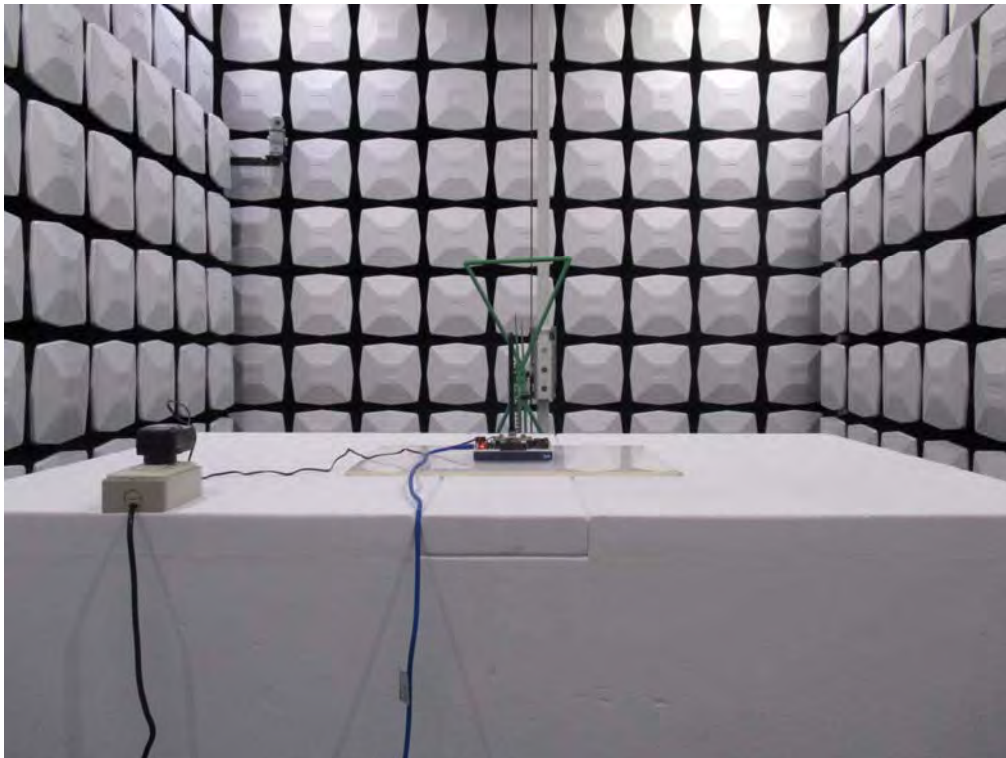

Description: Front View of Radiated Spurious Emission Test Setup

Test Mode: Mode 7: DCS_EGPRS 1900_Link Mode

Description: Back View of Radiated Spurious Emission Test Setup

Test Mode: Mode 8: DCS_EGPRS 1900_Idle Mode

Description: Front View of Radiated Spurious Emission Test Setup

Test Mode: Mode 8: DCS_EGPRS 1900_Idle Mode

Description: Back View of Radiated Spurious Emission Test Setup

Test Mode: Mode 9: WCDMA Band 5_Link Mode

Description: Front View of Radiated Spurious Emission Test Setup

Test Mode: Mode 9: WCDMA Band 5_Link Mode

Description: Back View of Radiated Spurious Emission Test Setup

Test Mode: Mode 10: WCDMA Band 5_Idle Mode

Description: Front View of Radiated Spurious Emission Test Setup

Test Mode: Mode 10: WCDMA Band 5_Idle Mode

Description: Back View of Radiated Spurious Emission Test Setup

Test Mode: Mode 11: WCDMA Band 2_Link Mode