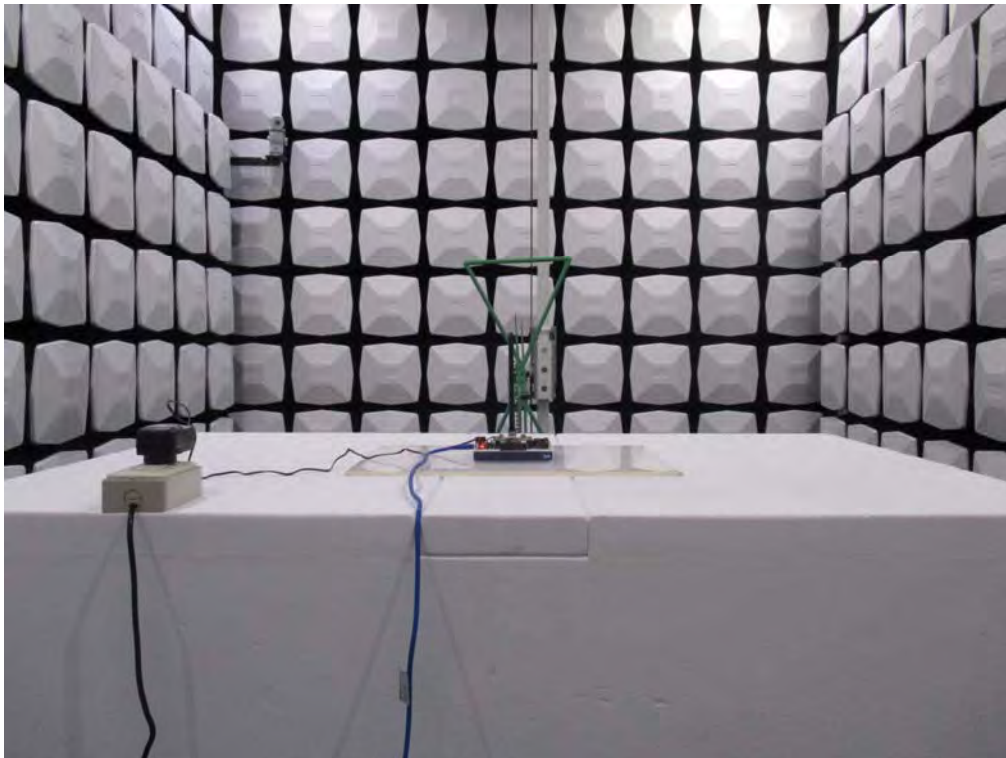

Description: Front View of Radiated Spurious Emission Test Setup

Test Mode: Mode 11: WCDMA Band 2_Link Mode

Description: Back View of Radiated Spurious Emission Test Setup

Test Mode: Mode 12: WCDMA Band 2_Idle Mode

Description: Front View of Radiated Spurious Emission Test Setup

Test Mode: Mode 12: WCDMA Band 2_Idle Mode

Description: Back View of Radiated Spurious Emission Test Setup

Test Mode: Mode 13: WCDMA Band 2_HSUPA Mode

Description: Front View of Radiated Spurious Emission Test Setup

Test Mode: Mode 13: WCDMA Band 2_HSUPA Mode

Description: Back View of Radiated Spurious Emission Test Setup

Test Mode: Mode 14: WCDMA Band 2_HSDPA Mode