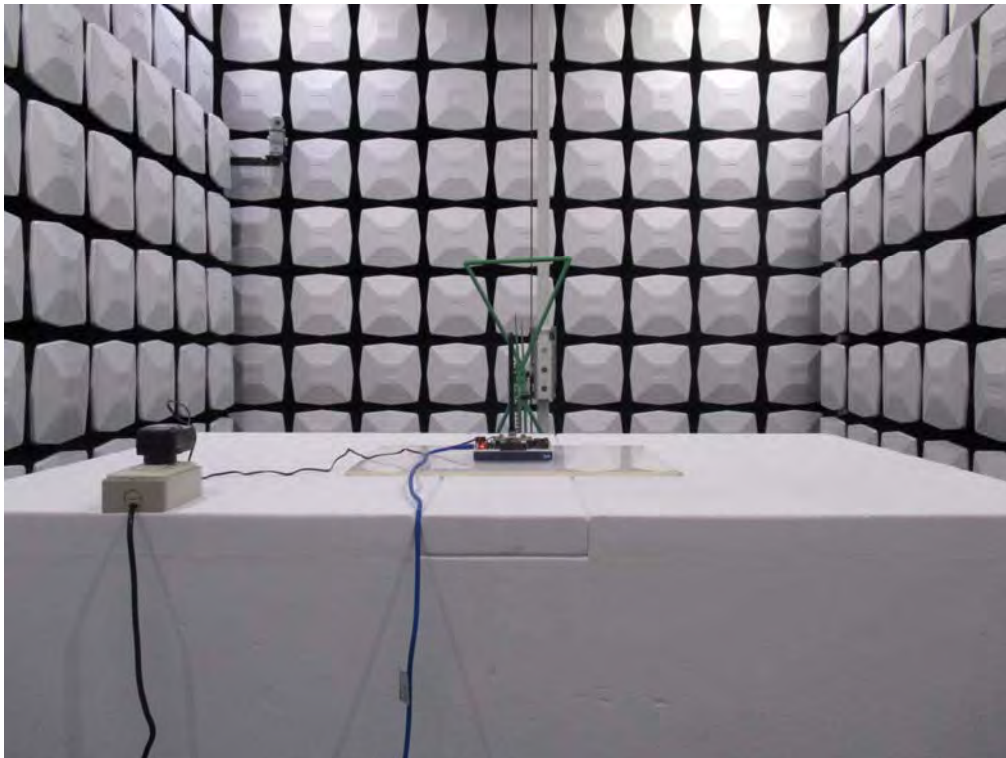

Description: Front View of Radiated Spurious Emission Test Setup

Test Mode: Mode 7: DCS_EGPRS 1900_Link Mode

Description: Back View of Radiated Spurious Emission Test Setup

Test Mode: Mode 8: DCS_EGPRS 1900_Idle Mode

Description: Front View of Radiated Spurious Emission Test Setup

Test Mode: Mode 8: DCS_EGPRS 1900_Idle Mode

Description: Back View of Radiated Spurious Emission Test Setup

Test Mode: Mode 9: WCDMA Band 5_Link Mode

Description: Front View of Radiated Spurious Emission Test Setup

Test Mode: Mode 9: WCDMA Band 5_Link Mode

Description: Back View of Radiated Spurious Emission Test Setup

Test Mode: Mode 10: WCDMA Band 5_Idle Mode