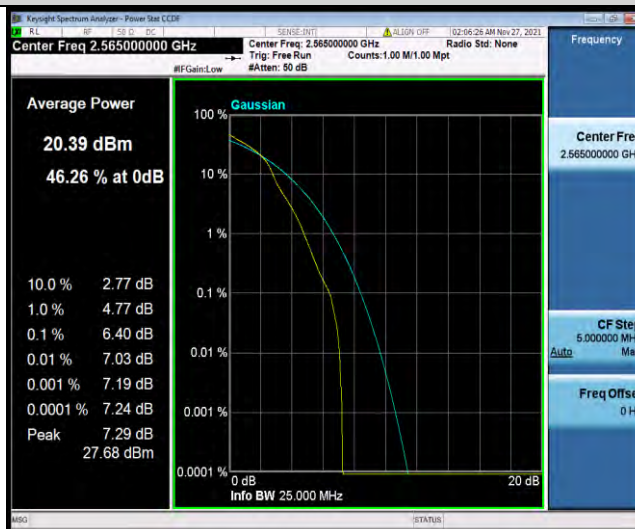

Band7-10MHz-16QAM-21100-1RB#0

BUREAU VERITAS

Test Report No.: W7L-P21110027RF03

Band7-10MHz-16QAM-21100-27RB#0

Band7-10MHz-16QAM-21400-1RB#0

Band7-10MHz-16QAM-21400-27RB#0

BUREAU VERITAS

Test Report No.: W7L-P21110027RF03