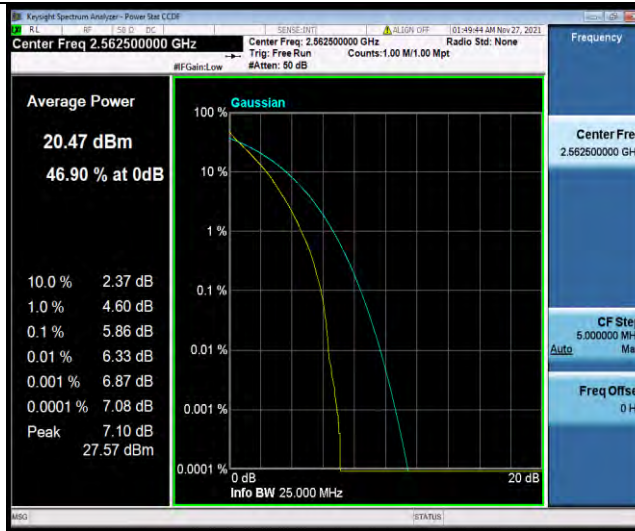

BUREAU VERITAS

Test Report No.: W7L-P21110027RF03

Band7-15MHz-16QAM-20825-1RB#0