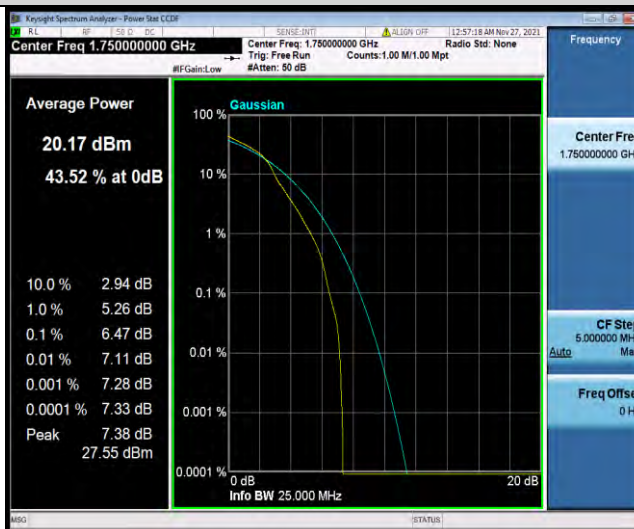

Band4-10MHz-16QAM-20175-1RB#0

BUREAU VERITAS

Test Report No.: W7L-P21110027RF03

Band4-10MHz-16QAM-20175-27RB#0

Band4-10MHz-16QAM-20350-1RB#0

Band4-10MHz-16QAM-20350-27RB#0

BUREAU VERITAS

Test Report No.: W7L-P21110027RF03