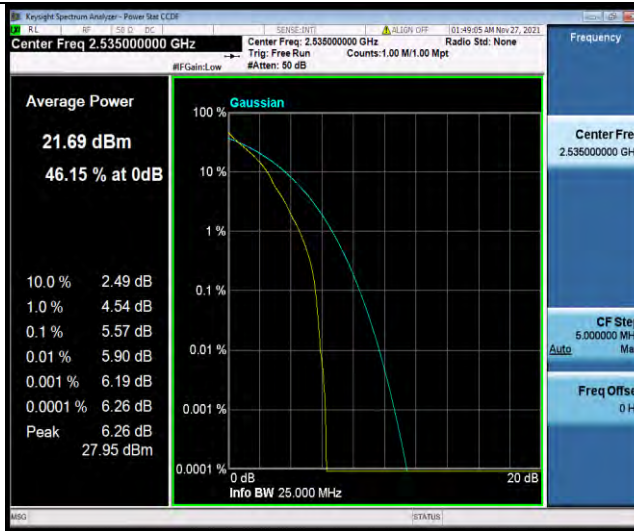

Band7-15MHz-QPSK-20825-1RB#0

Band7-15MHz-QPSK-20825-75RB#0

Band7-15MHz-QPSK-21100-1RB#0

BUREAU VERITAS

Test Report No.: W7L-P21110027RF03

Band7-15MHz-QPSK-21100-75RB#0

Band7-15MHz-QPSK-21375-1RB#0

Band7-15MHz-QPSK-21375-75RB#0