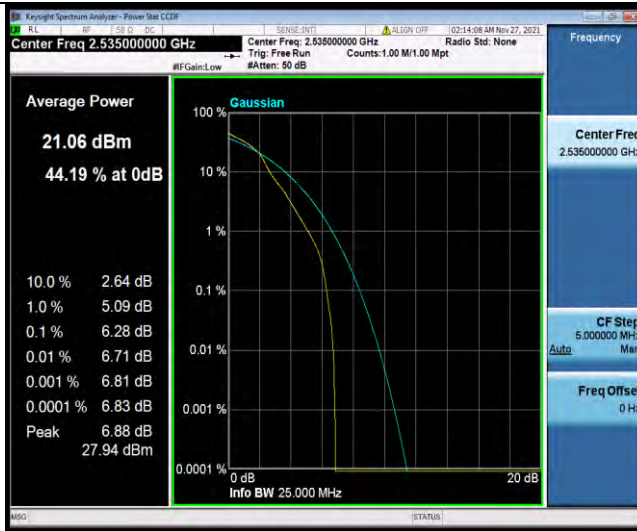

BUREAU VERITAS

Test Report No.: W7L-P21110027RF03

Band7-15MHz-16QAM-20825-1RB#0

Band7-15MHz-16QAM-20825-27RB#0

Band7-15MHz-16QAM-21100-1RB#0

BUREAU VERITAS

Test Report No.: W7L-P21110027RF03

Band7-15MHz-16QAM-21100-27RB#0