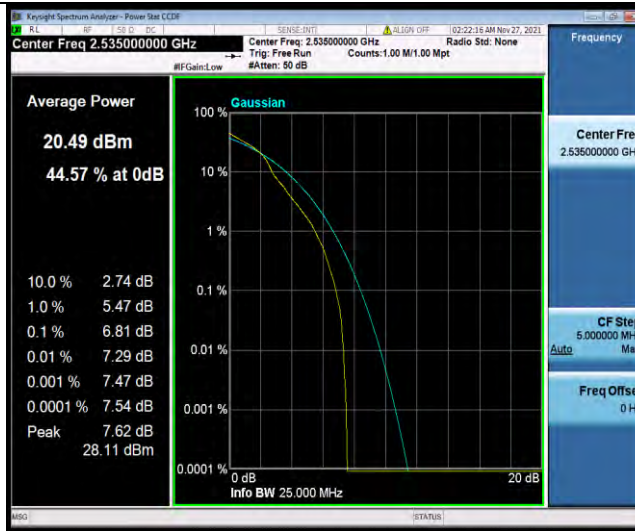

BUREAU VERITAS

Test Report No.: W7L-P21110027RF03

Band7-20MHz-16QAM-21100-27RB#0