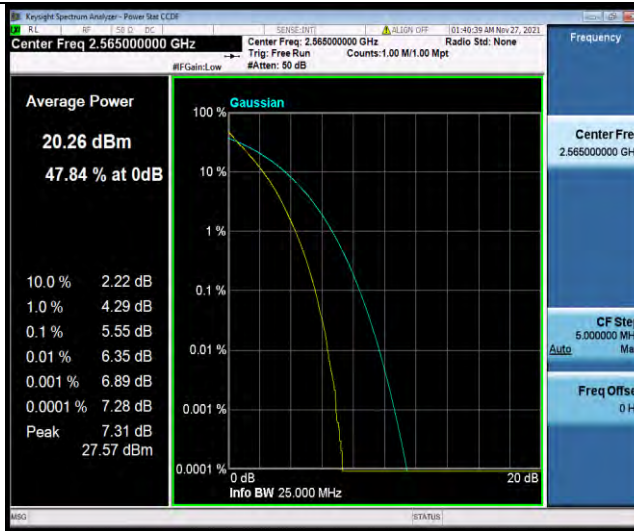

Test Report No.: W7L-P21110027RF03

Band7-10MHz-QPSK-21100-50RB#0

Band7-10MHz-QPSK-21400-1RB#0

Band7-10MHz-QPSK-21400-50RB#0

BUREAU
VERITAS

Test Report No.: W7L-P21110027RF03

Band7-10MHz-16QAM-20800-1RB#0

Band7-10MHz-16QAM-20800-27RB#0