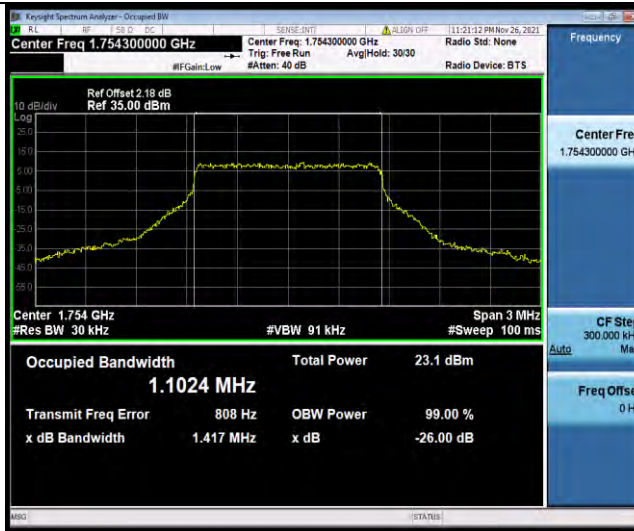

BUREAU VERITAS

Test Report No.: W7L-P21110027RF03

Band4-1.4MHz-16QAM-19957-6RB#0