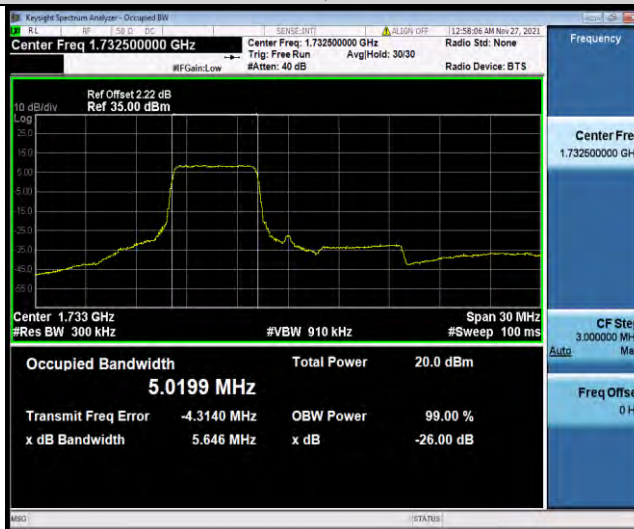

Band4-15MHz-QPSK-20175-75RB#0

Band4-15MHz-QPSK-20325-75RB#0

BUREAU VERITAS

Test Report No.: W7L-P21110027RF03

Band4-15MHz-16QAM-20025-27RB#0

Band4-15MHz-16QAM-20175-27RB#0

Band4-15MHz-16QAM-20325-27RB#0

BUREAU VERITAS