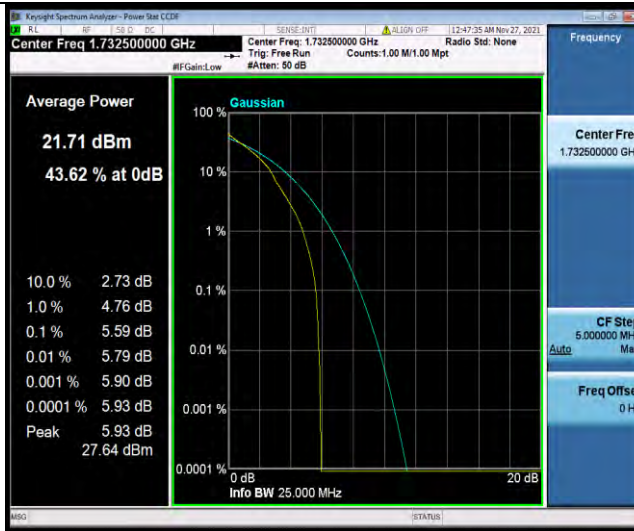

BUREAU VERITAS

Test Report No.: W7L-P21110027RF03

Band4-20MHz-QPSK-20175-100RB#0