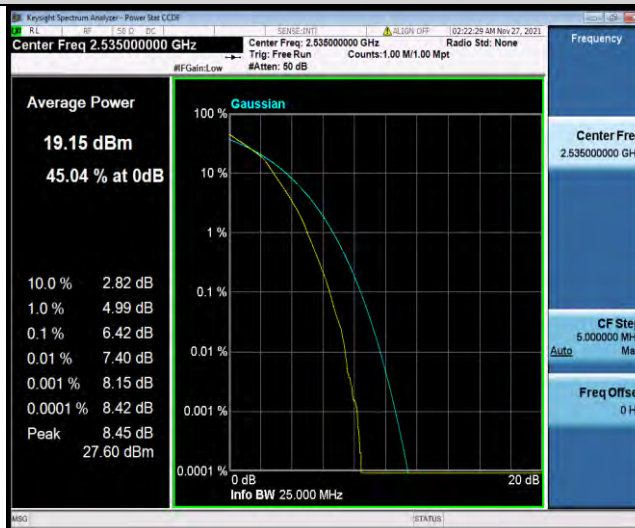

Band7-20MHz-16QAM-21350-1RB#0