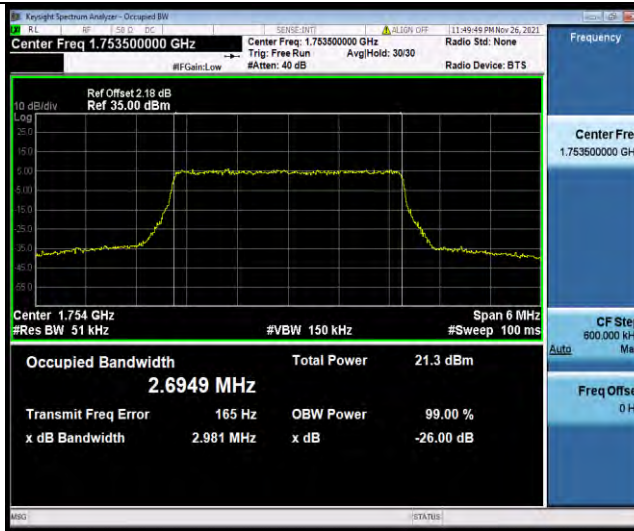

BUREAU VERITAS

Test Report No.: W7L-P21110027RF03

Band4-5MHz-QPSK-19975-25RB#0