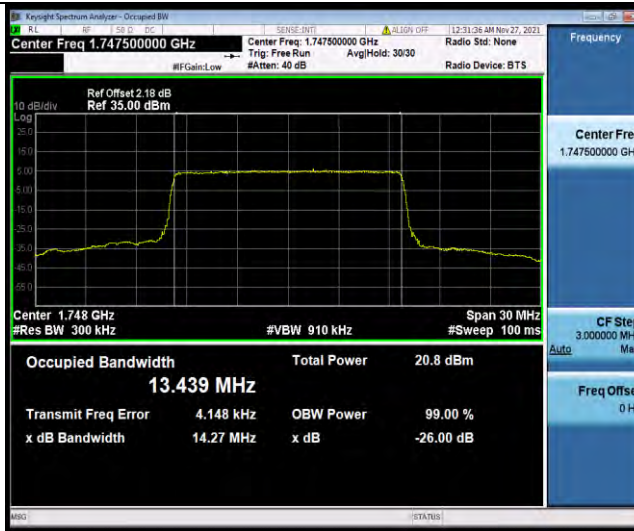

Band4-15MHz-QPSK-20175-75RB#0

Band4-15MHz-QPSK-20325-75RB#0

BUREAU VERITAS

Test Report No.: W7L-P21110027RF03

Band4-15MHz-16QAM-20025-27RB#0

Band4-15MHz-16QAM-20175-27RB#0

Band4-15MHz-16QAM-20325-27RB#0

BUREAU VERITAS