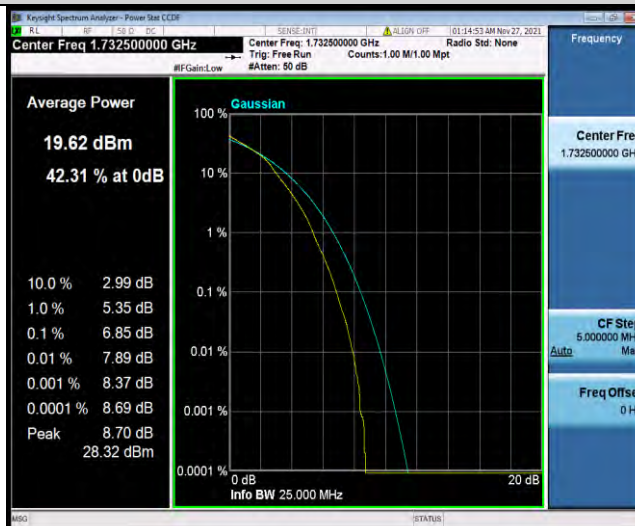

Band4-20MHz-16QAM-20175-1RB#0

BUREAU VERITAS

Test Report No.: W7L-P21110027RF03

Band4-20MHz-16QAM-20175-27RB#0

Band4-20MHz-16QAM-20300-1RB#0

Band4-20MHz-16QAM-20300-27RB#0

BUREAU VERITAS

Test Report No.: W7L-P21110027RF03