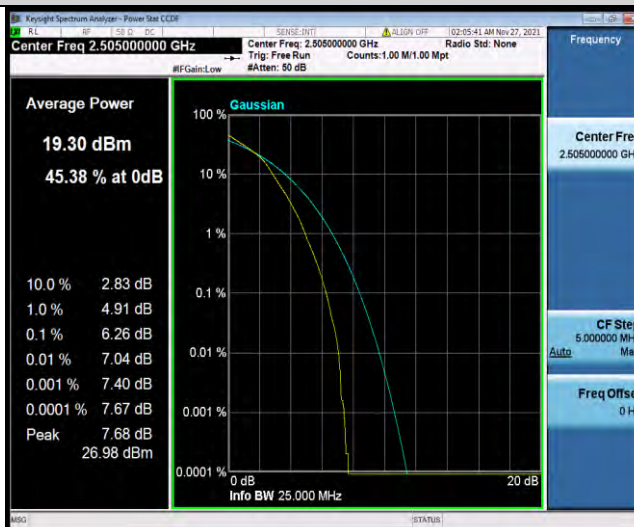

Test Report No.: W7L-P21110027RF03

Band7-10MHz-QPSK-21100-50RB#0

Band7-10MHz-QPSK-21400-1RB#0

Band7-10MHz-QPSK-21400-50RB#0

BUREAU
VERITAS

Test Report No.: W7L-P21110027RF03

Band7-10MHz-16QAM-20800-1RB#0

Band7-10MHz-16QAM-20800-27RB#0