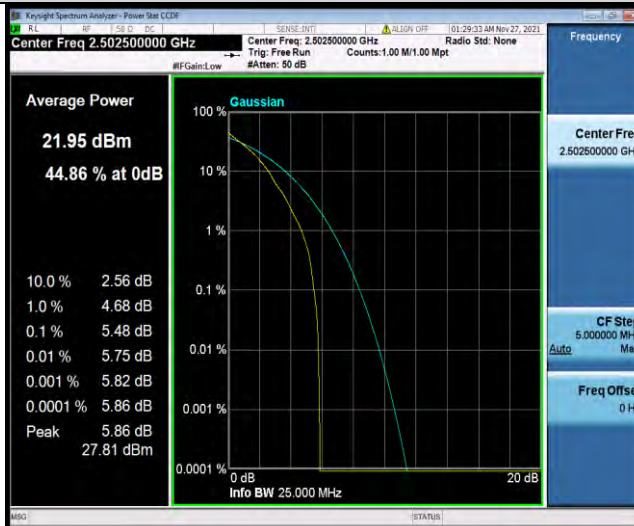

Band7-5MHz-QPSK-20775-25RB#0