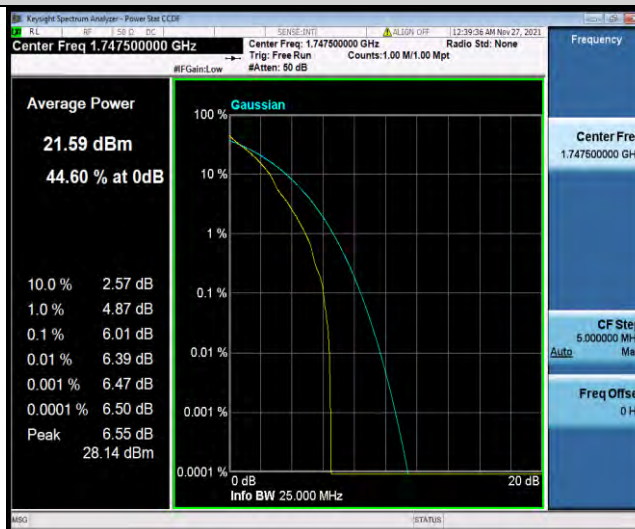

Band4-15MHz-QPSK-20025-1RB#0

Band4-15MHz-QPSK-20025-75RB#0

Band4-15MHz-QPSK-20175-1RB#0

BUREAU VERITAS

Test Report No.: W7L-P21110027RF03

Band4-15MHz-QPSK-20175-75RB#0

Band4-15MHz-QPSK-20325-1RB#0

Band4-15MHz-QPSK-20325-75RB#0