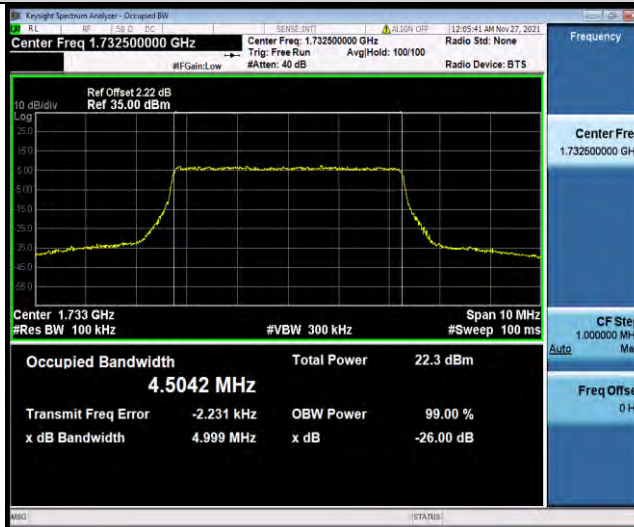

BUREAU VERITAS

Test Report No.: W7L-P21110027RF03

Band4-5MHz-QPSK-19975-25RB#0

Band4-5MHz-QPSK-20175-25RB#0

Band4-5MHz-QPSK-20375-25RB#0

BUREAU VERITAS

Test Report No.: W7L-P21110027RF03

Band4-5MHz-16QAM-19975-25RB#0