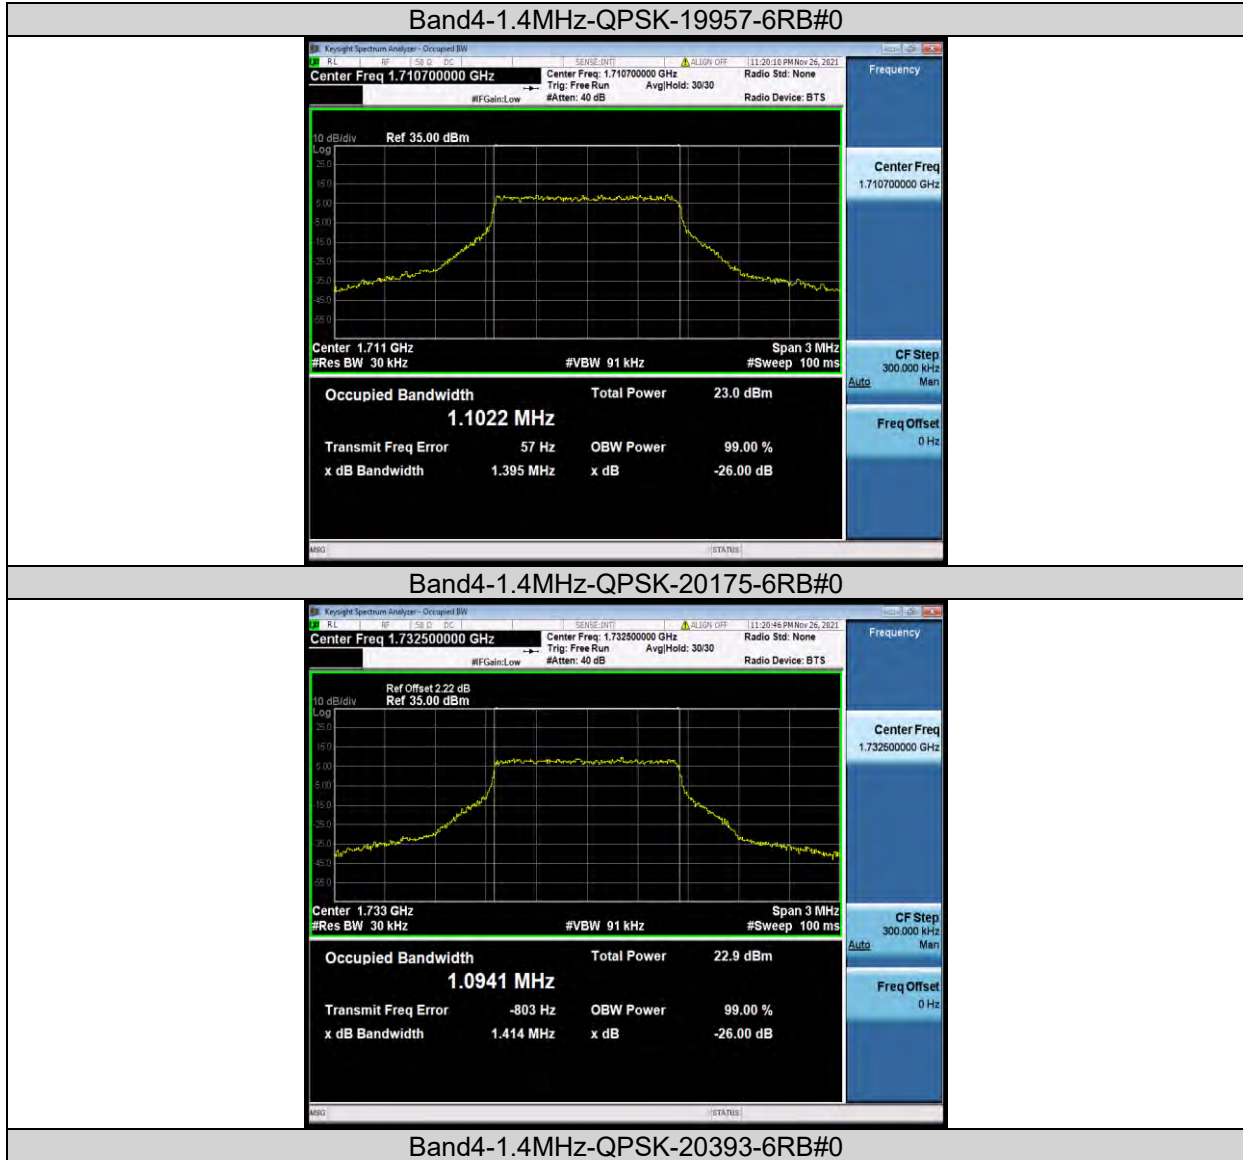

1.2.2 Test Graphs