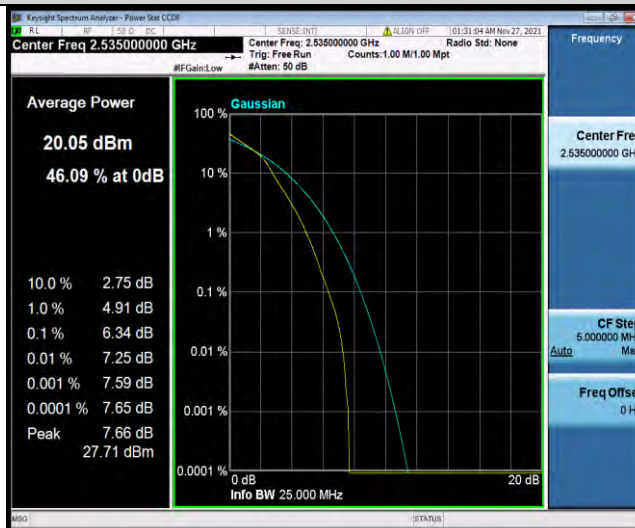

BUREAU VERITAS

Test Report No.: W7L-P21110027RF03

Band7-5MHz-16QAM-20775-1RB#0

Band7-5MHz-16QAM-20775-25RB#0

Band7-5MHz-16QAM-21100-1RB#0

BUREAU VERITAS

Test Report No.: W7L-P21110027RF03

Band7-5MHz-16QAM-21100-25RB#0