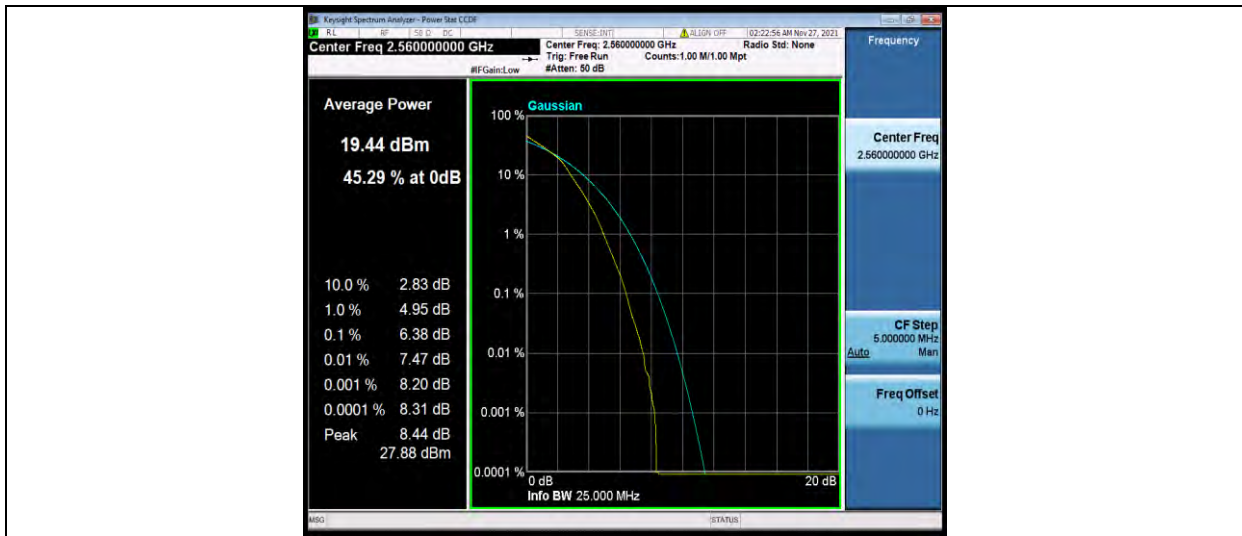

Band7-20MHz-16QAM-21100-1RB#0

BUREAU VERITAS

Test Report No.: W7L-P21110027RF03

Band7-20MHz-16QAM-21100-27RB#0

Band7-20MHz-16QAM-21350-1RB#0

Band7-20MHz-16QAM-21350-27RB#0

BUREAU
VERITAS

Test Report No.: W7L-P21110027RF03