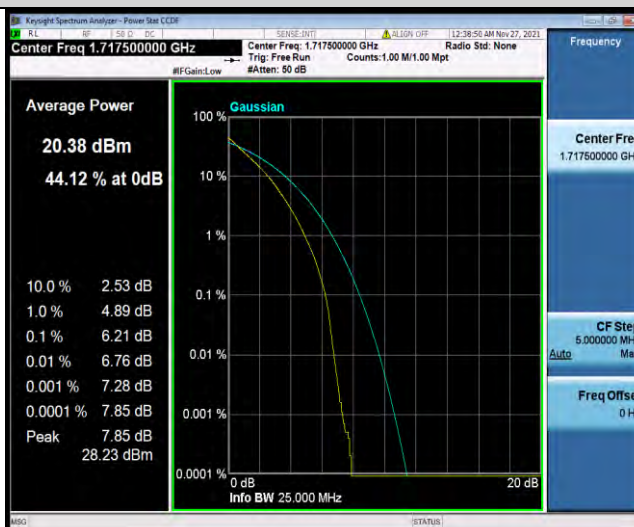

Band4-15MHz-QPSK-20175-1RB#0