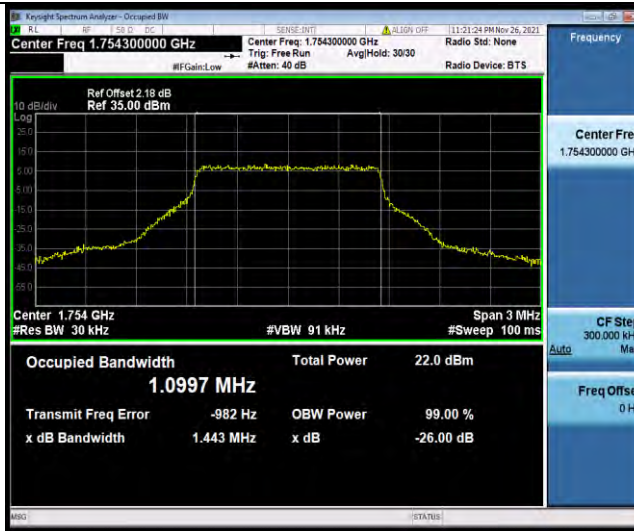

1.2.2 Test Graphs

BUREAU VERITAS

Test Report No.: W7L-P21110027RF03

Band4-1.4MHz-16QAM-19957-6RB#0

Band4-1.4MHz-16QAM-20175-6RB#0

Band4-1.4MHz-16QAM-20393-6RB#0

BUREAU VERITAS

Test Report No.: W7L-P21110027RF03