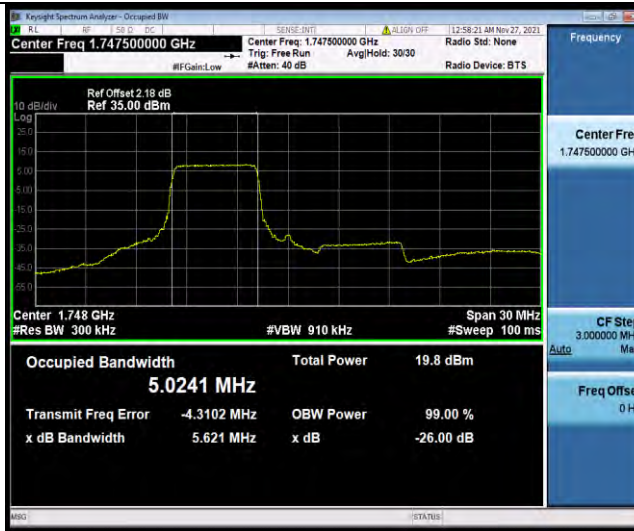

BUREAU VERITAS

Test Report No.: W7L-P21110027RF03

Band4-20MHz-QPSK-20050-100RB#0