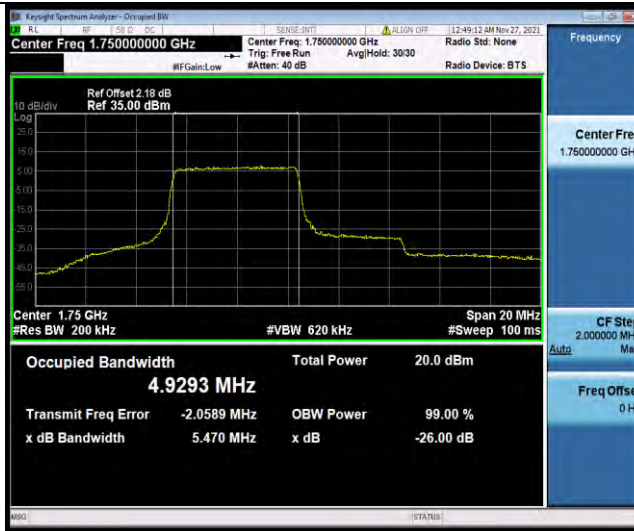

Test Report No.: W7L-P21110027RF03

Band4-10MHz-16QAM-20000-27RB#0

Band4-10MHz-16QAM-20175-27RB#0

Band4-10MHz-16QAM-20350-27RB#0

BUREAU VERITAS

Test Report No.: W7L-P21110027RF03

Band4-15MHz-QPSK-20025-75RB#0