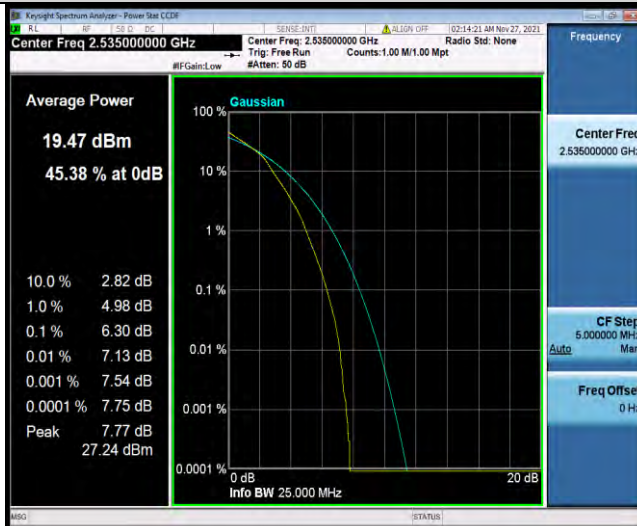

BUREAU VERITAS

Test Report No.: W7L-P21110027RF03

Band7-15MHz-16QAM-20825-1RB#0

Band7-15MHz-16QAM-20825-27RB#0

Band7-15MHz-16QAM-21100-1RB#0

BUREAU VERITAS

Test Report No.: W7L-P21110027RF03

Band7-15MHz-16QAM-21100-27RB#0