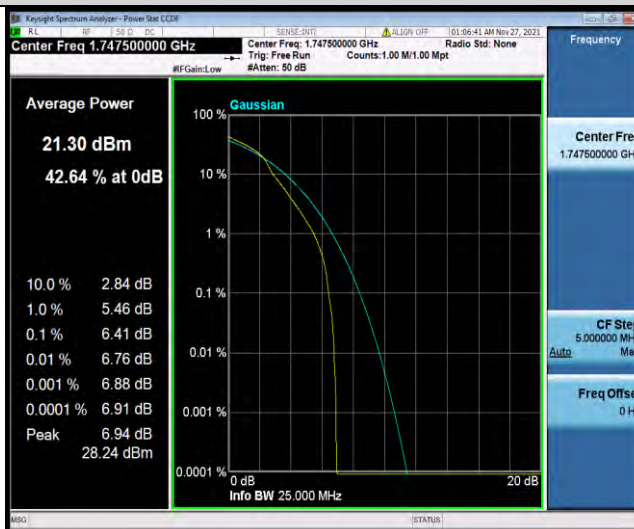

Band4-15MHz-16QAM-20325-27RB#0