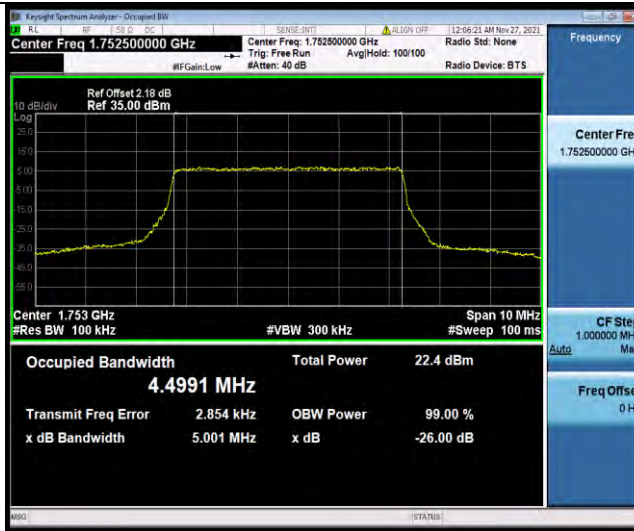

BUREAU VERITAS

Test Report No.: W7L-P21110027RF03

Band4-5MHz-QPSK-19975-25RB#0

Band4-5MHz-QPSK-20175-25RB#0

Band4-5MHz-QPSK-20375-25RB#0

BUREAU VERITAS

Test Report No.: W7L-P21110027RF03

Band4-5MHz-16QAM-19975-25RB#0