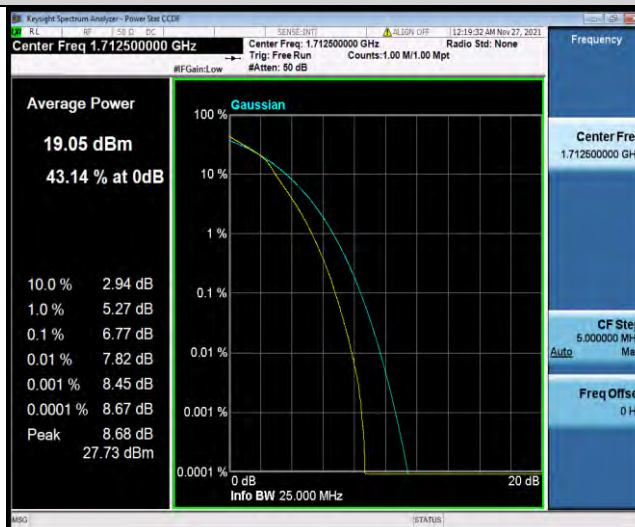

BUREAU VERITAS

Test Report No.: W7L-P21110027RF03

Band4-5MHz-16QAM-19975-1RB#0

Band4-5MHz-16QAM-19975-25RB#0

Band4-5MHz-16QAM-20175-1RB#0

BUREAU VERITAS

Test Report No.: W7L-P21110027RF03

Band4-5MHz-16QAM-20175-25RB#0