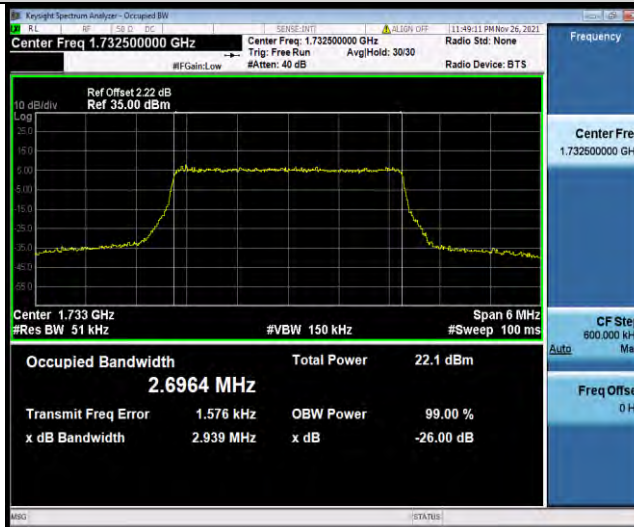

Band4-3MHz-QPSK-20385-15RB#0