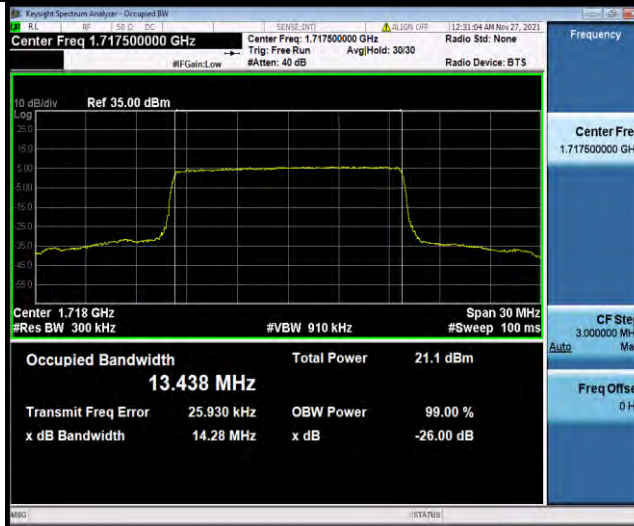

Test Report No.: W7L-P21110027RF03

Band4-10MHz-16QAM-20000-27RB#0

Band4-10MHz-16QAM-20175-27RB#0

Band4-10MHz-16QAM-20350-27RB#0

BUREAU VERITAS

Test Report No.: W7L-P21110027RF03

Band4-15MHz-QPSK-20025-75RB#0