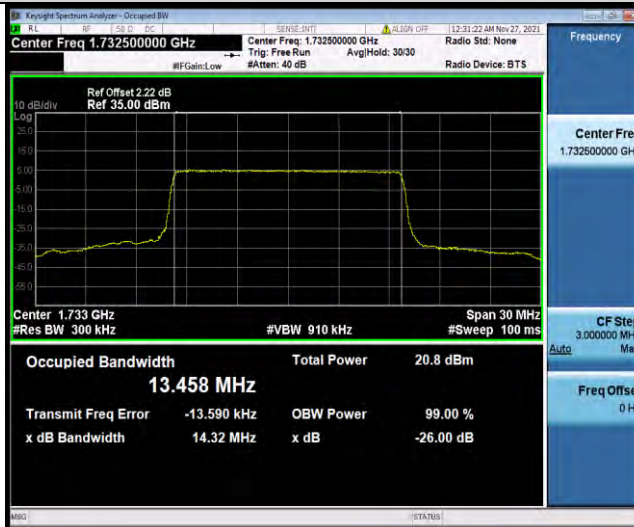

Band4-15MHz-QPSK-20325-75RB#0