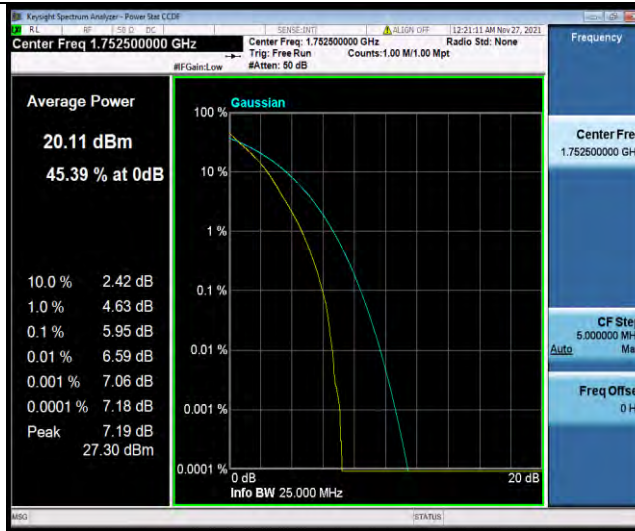

BUREAU VERITAS

Test Report No.: W7L-P21110027RF03

Band4-5MHz-16QAM-19975-1RB#0

Band4-5MHz-16QAM-19975-25RB#0

Band4-5MHz-16QAM-20175-1RB#0

BUREAU VERITAS

Test Report No.: W7L-P21110027RF03

Band4-5MHz-16QAM-20175-25RB#0