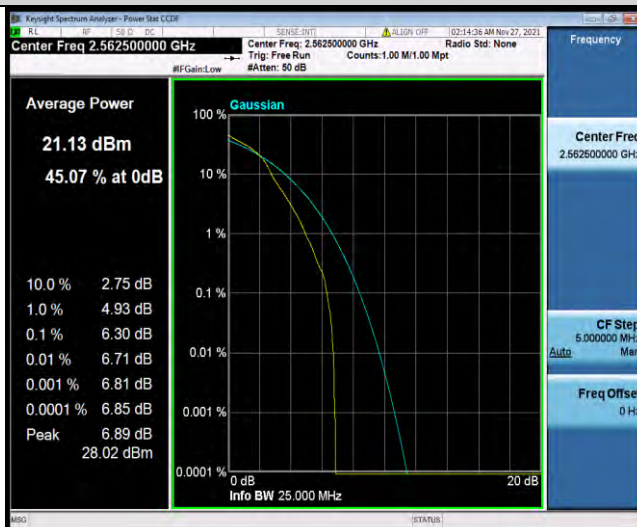

Band7-15MHz-16QAM-21375-27RB#0