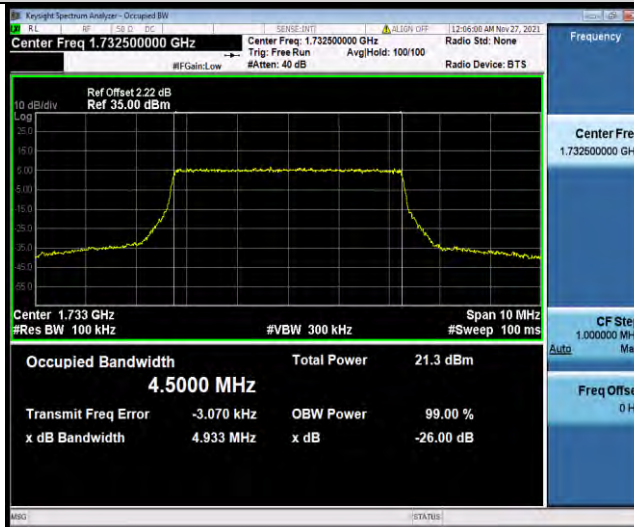

Band4-5MHz-16QAM-20375-25RB#0