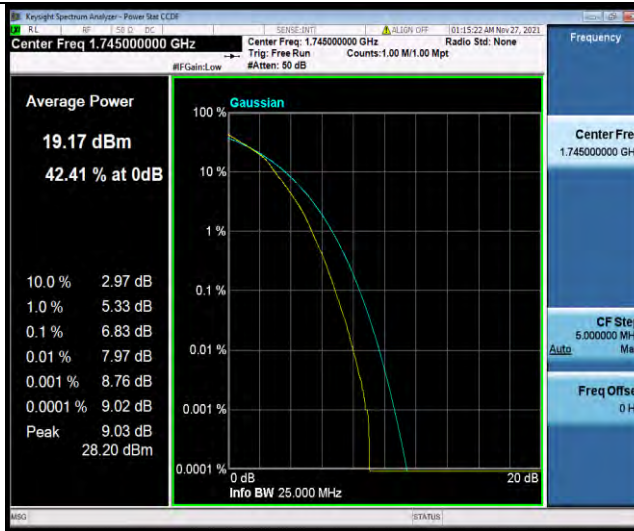

Band4-20MHz-16QAM-20175-1RB#0

BUREAU VERITAS

Test Report No.: W7L-P21110027RF03

Band4-20MHz-16QAM-20175-27RB#0

Band4-20MHz-16QAM-20300-1RB#0

Band4-20MHz-16QAM-20300-27RB#0

BUREAU VERITAS

Test Report No.: W7L-P21110027RF03