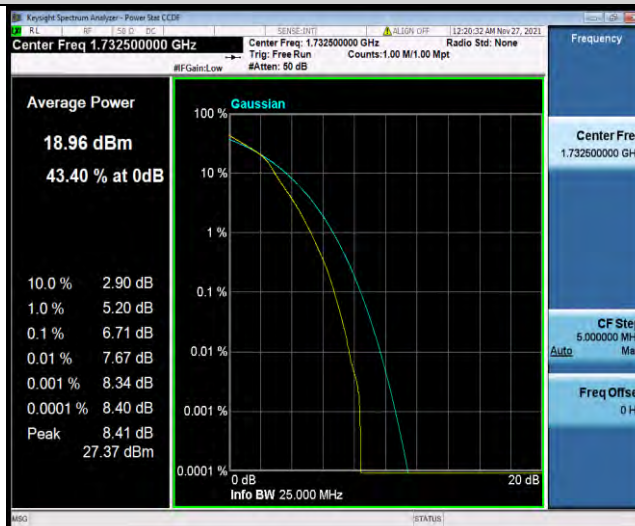

BUREAU VERITAS

Test Report No.: W7L-P21110027RF03

Band4-5MHz-16QAM-19975-1RB#0

Band4-5MHz-16QAM-19975-25RB#0

Band4-5MHz-16QAM-20175-1RB#0

BUREAU VERITAS

Test Report No.: W7L-P21110027RF03

Band4-5MHz-16QAM-20175-25RB#0