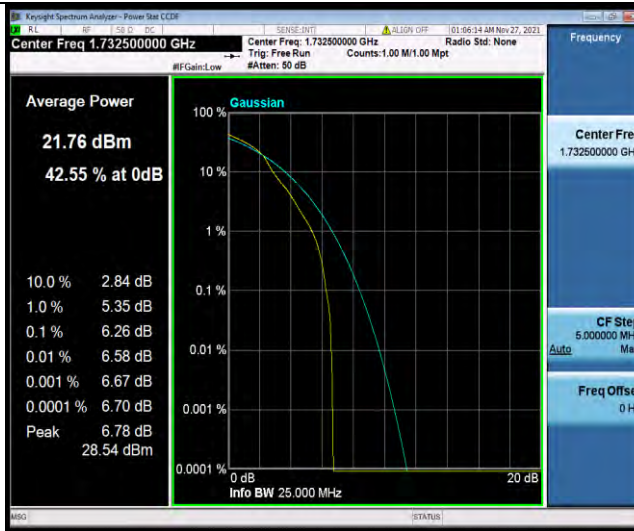

BUREAU VERITAS

Test Report No.: W7L-P21110027RF03

Band4-15MHz-16QAM-20025-1RB#0

Band4-15MHz-16QAM-20025-27RB#0

Band4-15MHz-16QAM-20175-1RB#0

BUREAU VERITAS

Test Report No.: W7L-P21110027RF03

Band4-15MHz-16QAM-20175-27RB#0