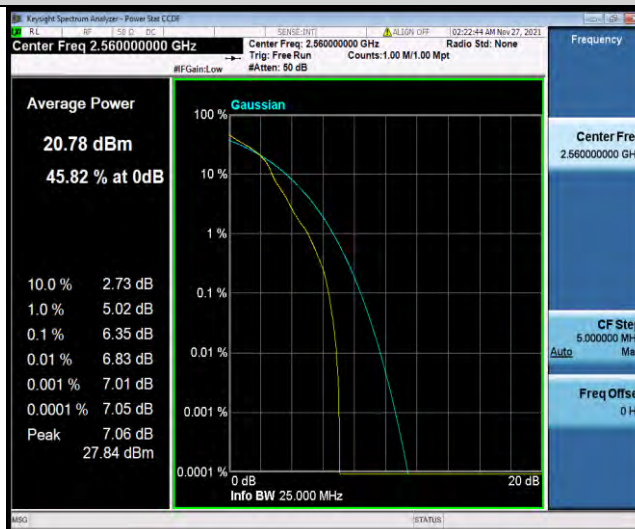

Band7-20MHz-16QAM-21350-27RB#0