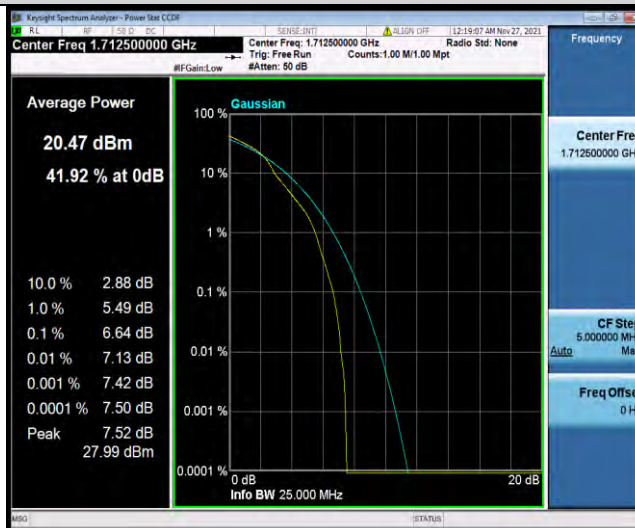

BUREAU VERITAS

Test Report No.: W7L-P21110027RF03

Band4-5MHz-16QAM-19975-1RB#0

Band4-5MHz-16QAM-19975-25RB#0

Band4-5MHz-16QAM-20175-1RB#0

BUREAU VERITAS

Test Report No.: W7L-P21110027RF03

Band4-5MHz-16QAM-20175-25RB#0