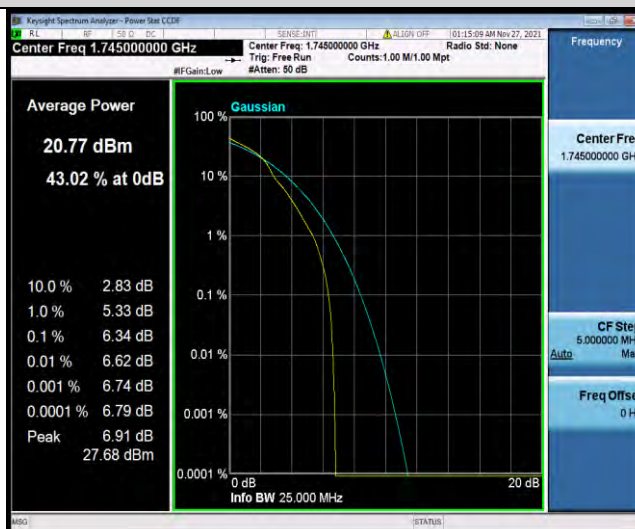

Band4-20MHz-16QAM-20175-1RB#0

BUREAU VERITAS

Test Report No.: W7L-P21110027RF03

Band4-20MHz-16QAM-20175-27RB#0

Band4-20MHz-16QAM-20300-1RB#0

Band4-20MHz-16QAM-20300-27RB#0

BUREAU VERITAS

Test Report No.: W7L-P21110027RF03