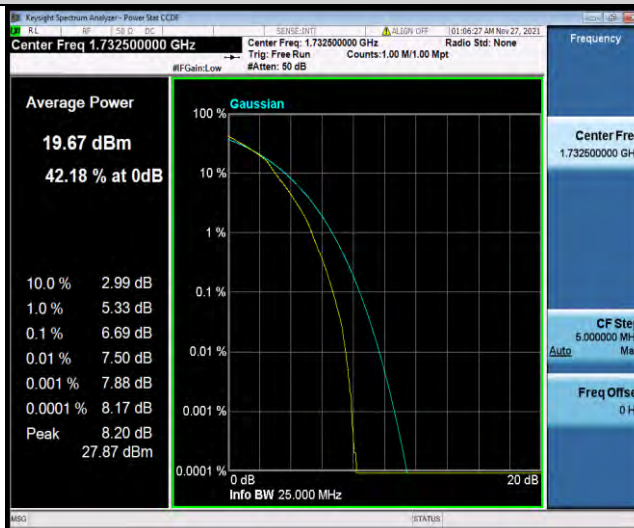

BUREAU VERITAS

Test Report No.: W7L-P21110027RF03

Band4-15MHz-16QAM-20025-1RB#0

Band4-15MHz-16QAM-20025-27RB#0

Band4-15MHz-16QAM-20175-1RB#0

BUREAU VERITAS

Test Report No.: W7L-P21110027RF03

Band4-15MHz-16QAM-20175-27RB#0