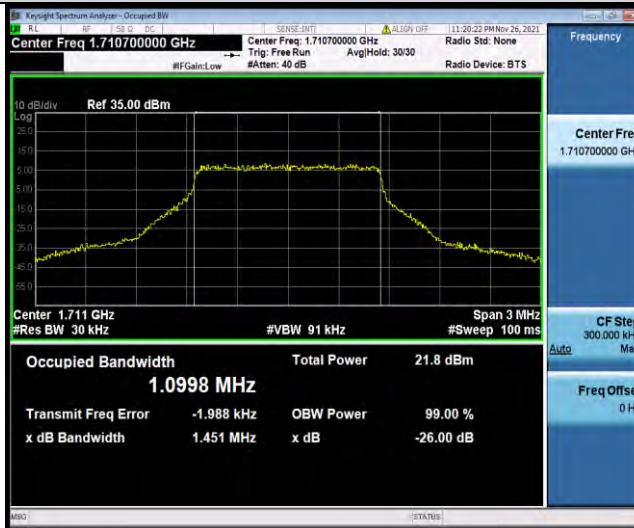

1.2.2 Test Graphs

BUREAU VERITAS

Test Report No.: W7L-P21110027RF03

Band4-1.4MHz-16QAM-19957-6RB#0

Band4-1.4MHz-16QAM-20175-6RB#0

Band4-1.4MHz-16QAM-20393-6RB#0

BUREAU VERITAS

Test Report No.: W7L-P21110027RF03