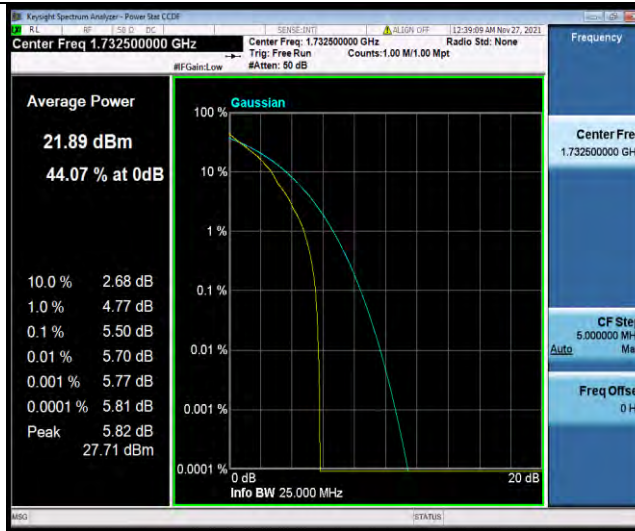

Band4-15MHz-QPSK-20025-1RB#0

Band4-15MHz-QPSK-20025-75RB#0

Band4-15MHz-QPSK-20175-1RB#0

BUREAU VERITAS

Test Report No.: W7L-P21110027RF03

Band4-15MHz-QPSK-20175-75RB#0

Band4-15MHz-QPSK-20325-1RB#0

Band4-15MHz-QPSK-20325-75RB#0