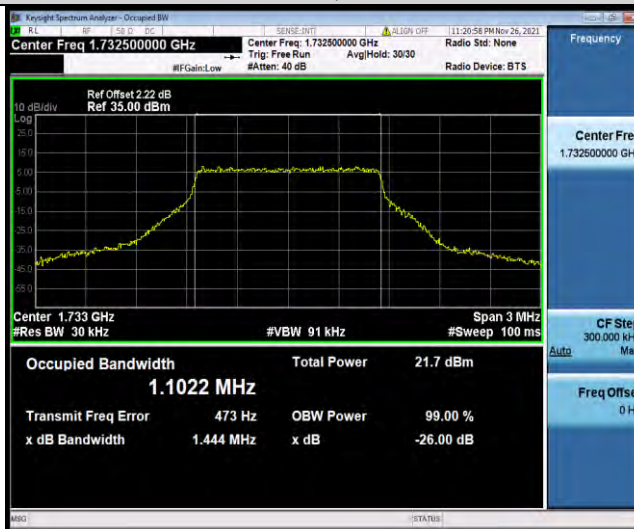

1.2.2 Test Graphs

BUREAU VERITAS

Test Report No.: W7L-P21110027RF03

Band4-1.4MHz-16QAM-19957-6RB#0

Band4-1.4MHz-16QAM-20175-6RB#0

Band4-1.4MHz-16QAM-20393-6RB#0

BUREAU VERITAS

Test Report No.: W7L-P21110027RF03