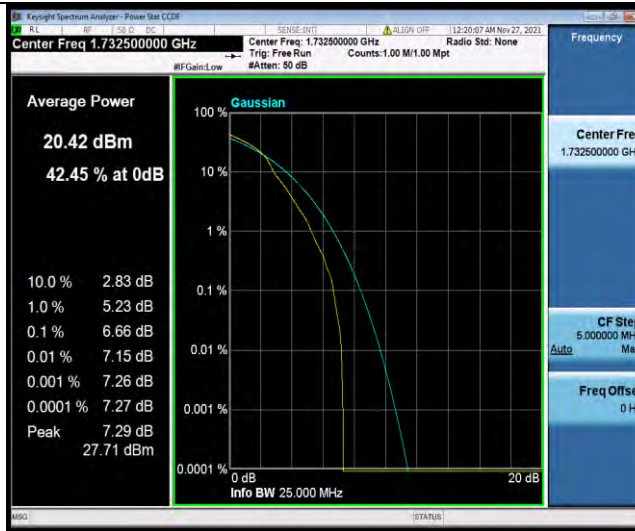

BUREAU VERITAS

Test Report No.: W7L-P21110027RF03

Band4-5MHz-16QAM-19975-1RB#0

Band4-5MHz-16QAM-19975-25RB#0

Band4-5MHz-16QAM-20175-1RB#0

BUREAU VERITAS

Test Report No.: W7L-P21110027RF03

Band4-5MHz-16QAM-20175-25RB#0