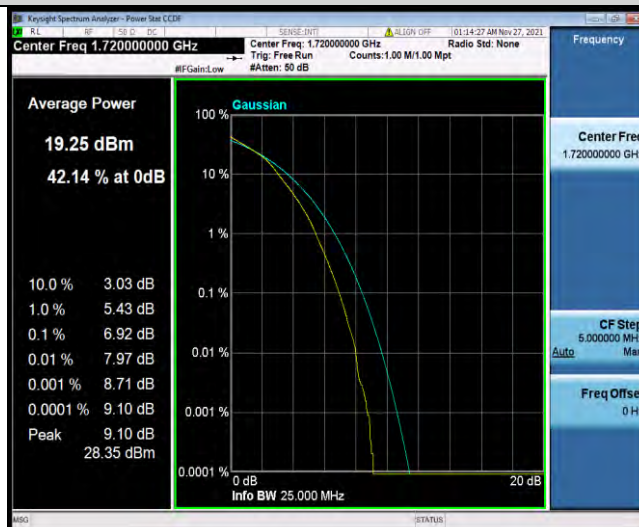

BUREAU VERITAS

Test Report No.: W7L-P21110027RF02

Band4-20MHz-16QAM-20050-1RB#0

Band4-20MHz-16QAM-20050-27RB#0

Band4-20MHz-16QAM-20175-1RB#0

BUREAU VERITAS

Test Report No.: W7L-P21110027RF02

Band4-20MHz-16QAM-20175-27RB#0