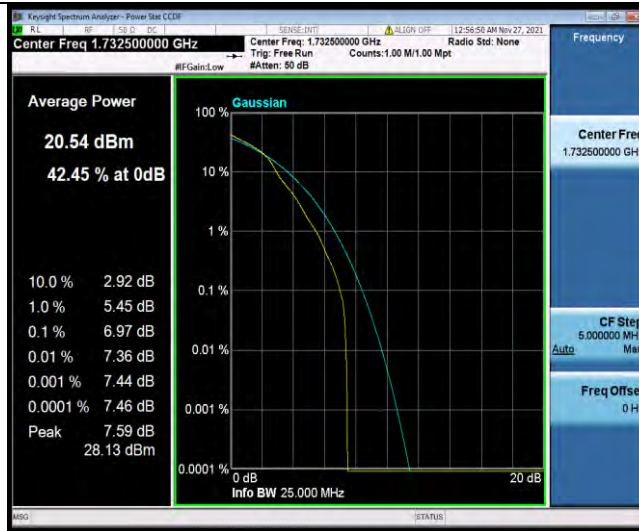

BUREAU VERITAS

Test Report No.: W7L-P21110027RF02

Band4-10MHz-16QAM-20175-27RB#0