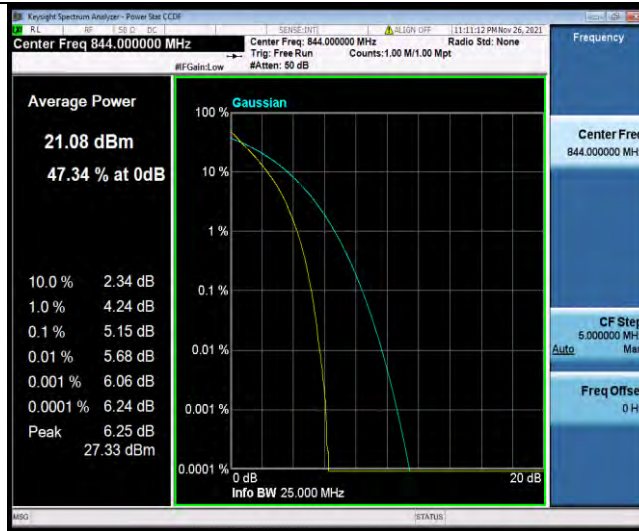

BUREAU VERITAS

Test Report No.: W7L-P21110027RF02

Band5-10MHz-16QAM-20450-1RB#0