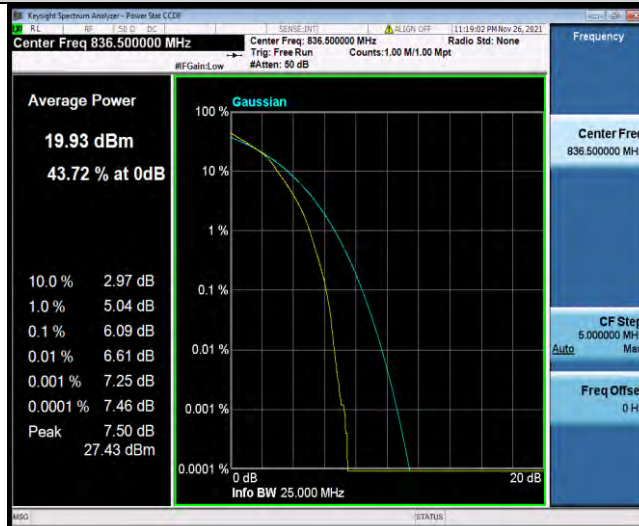

BUREAU VERITAS

Test Report No.: W7L-P21110027RF02

Band5-10MHz-16QAM-20450-1RB#0

Band5-10MHz-16QAM-20450-27RB#0

Band5-10MHz-16QAM-20525-1RB#0

BUREAU VERITAS

Test Report No.: W7L-P21110027RF02

Band5-10MHz-16QAM-20525-27RB#0