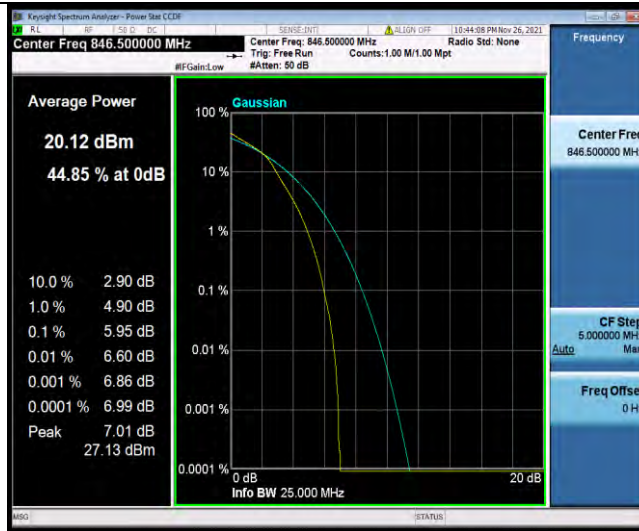

Band5-5MHz-16QAM-20525-1RB#0

BUREAU VERITAS

Test Report No.: W7L-P21110027RF02

Band5-5MHz-16QAM-20525-25RB#0

Band5-5MHz-16QAM-20625-1RB#0

Band5-5MHz-16QAM-20625-25RB#0

BUREAU VERITAS

Test Report No.: W7L-P21110027RF02