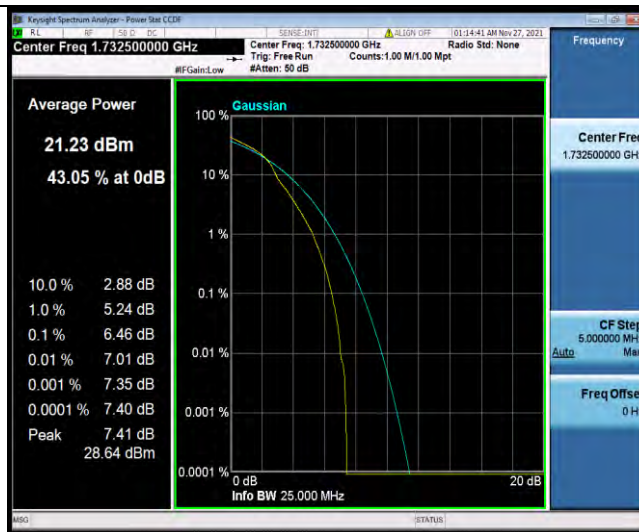

BUREAU VERITAS

Test Report No.: W7L-P21110027RF02

Band4-20MHz-16QAM-20050-1RB#0

Band4-20MHz-16QAM-20050-27RB#0

Band4-20MHz-16QAM-20175-1RB#0

BUREAU VERITAS

Test Report No.: W7L-P21110027RF02

Band4-20MHz-16QAM-20175-27RB#0