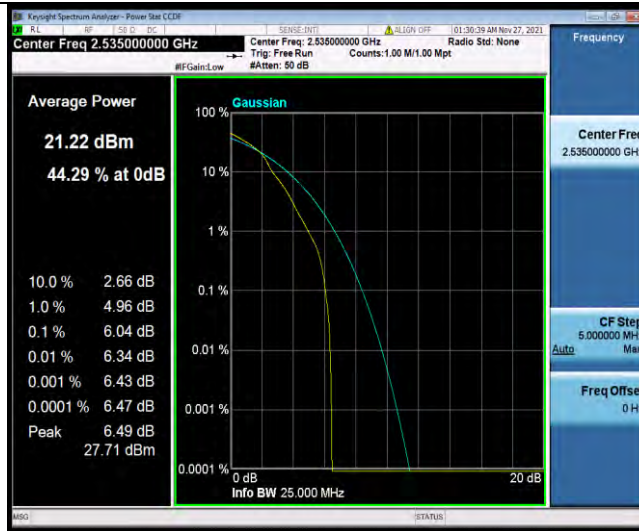

BUREAU VERITAS

Test Report No.: W7L-P21110027RF02

Band7-5MHz-16QAM-21100-25RB#0