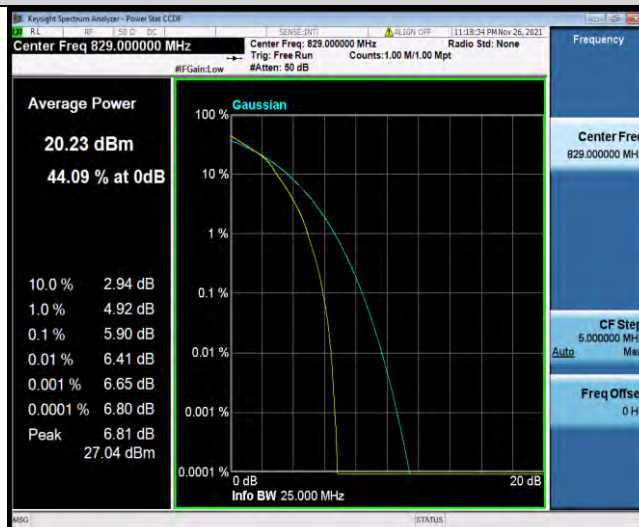

BUREAU VERITAS

Test Report No.: W7L-P21110027RF02

Band5-10MHz-16QAM-20450-1RB#0

Band5-10MHz-16QAM-20450-27RB#0

Band5-10MHz-16QAM-20525-1RB#0

BUREAU VERITAS

Test Report No.: W7L-P21110027RF02

Band5-10MHz-16QAM-20525-27RB#0