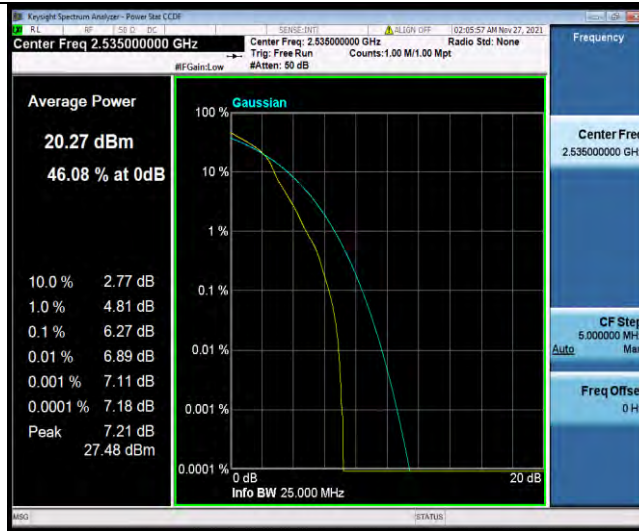

BUREAU VERITAS

Test Report No.: W7L-P21110027RF02

Band7-10MHz-16QAM-20800-1RB#0

Band7-10MHz-16QAM-20800-27RB#0

Band7-10MHz-16QAM-21100-1RB#0

BUREAU VERITAS

Test Report No.: W7L-P21110027RF02

Band7-10MHz-16QAM-21100-27RB#0