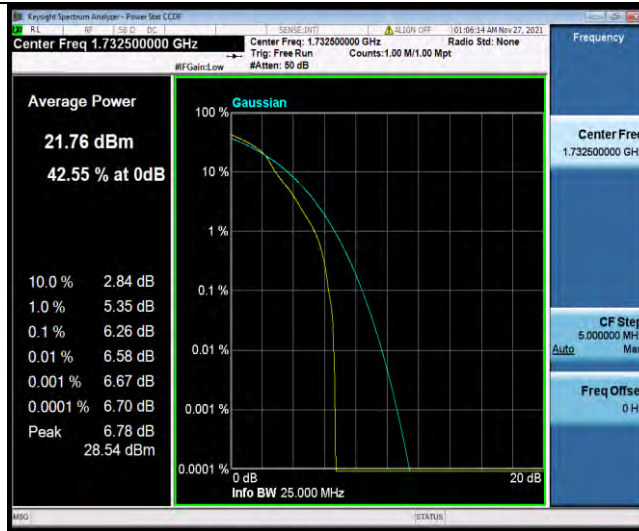

BUREAU VERITAS

Test Report No.: W7L-P21110027RF02

Band4-15MHz-16QAM-20175-27RB#0