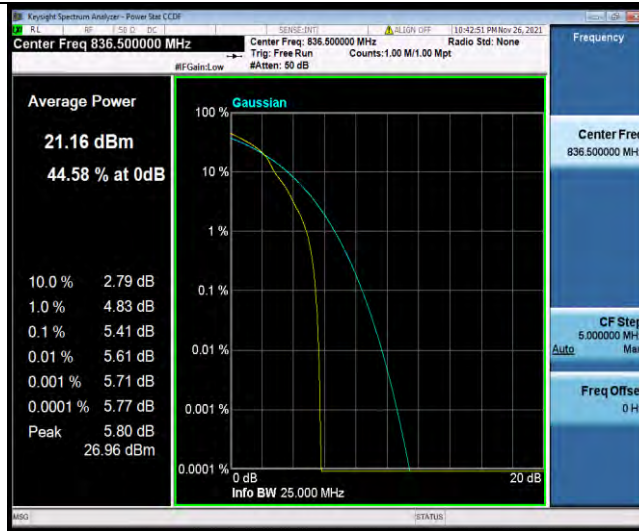

BUREAU VERITAS

Test Report No.: W7L-P21110027RF02

Band5-5MHz-16QAM-20525-25RB#0