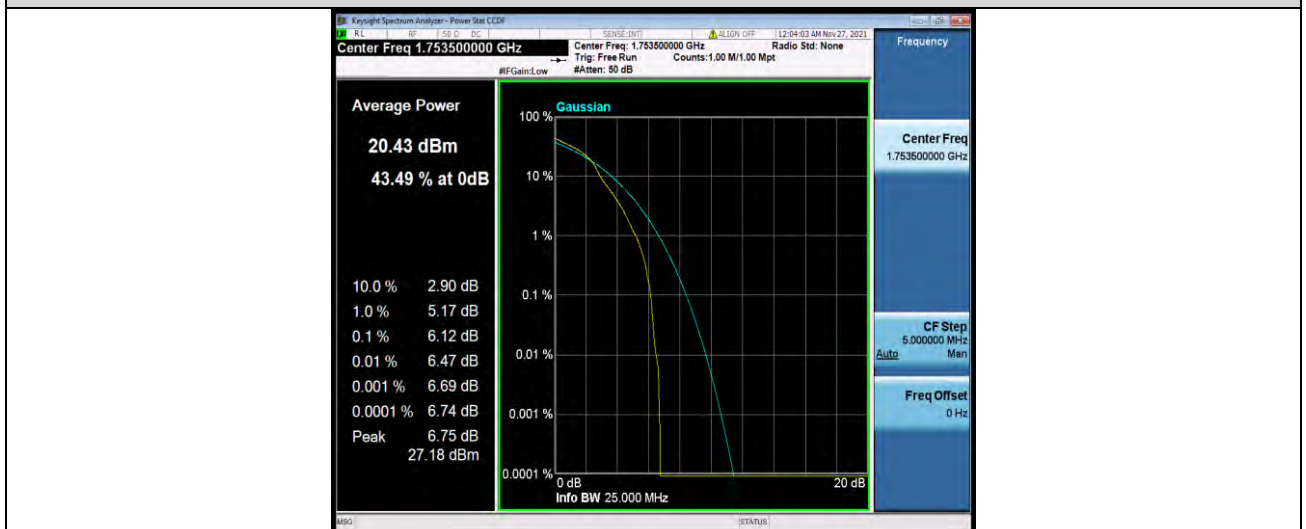

BUREAU VERITAS

Test Report No.: W7L-P21110027RF02

Band4-3MHz-16QAM-20175-15RB#0

Band4-3MHz-16QAM-20385-1RB#0

Band4-3MHz-16QAM-20385-15RB#0

BUREAU VERITAS

Test Report No.: W7L-P21110027RF02

Band4-5MHz-QPSK-19975-1RB#0