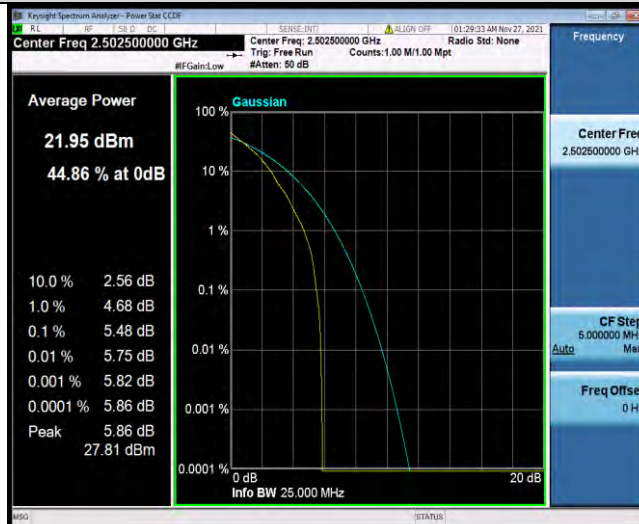

Band5-10MHz-16QAM-20600-1RB#0

Band5-10MHz-16QAM-20600-27RB#0

BUREAU VERITAS

Test Report No.: W7L-P21110027RF02

Band7-5MHz-QPSK-20775-1RB#0

Band7-5MHz-QPSK-20775-25RB#0

Band7-5MHz-QPSK-21100-1RB#0

BUREAU VERITAS