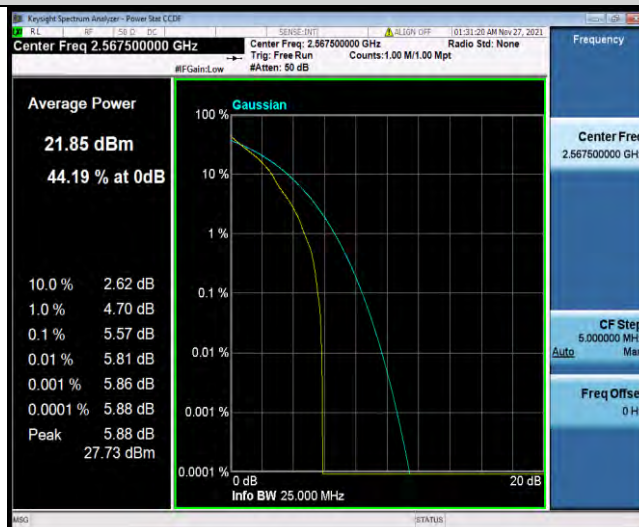

Band7-5MHz-QPSK-21425-25RB#0