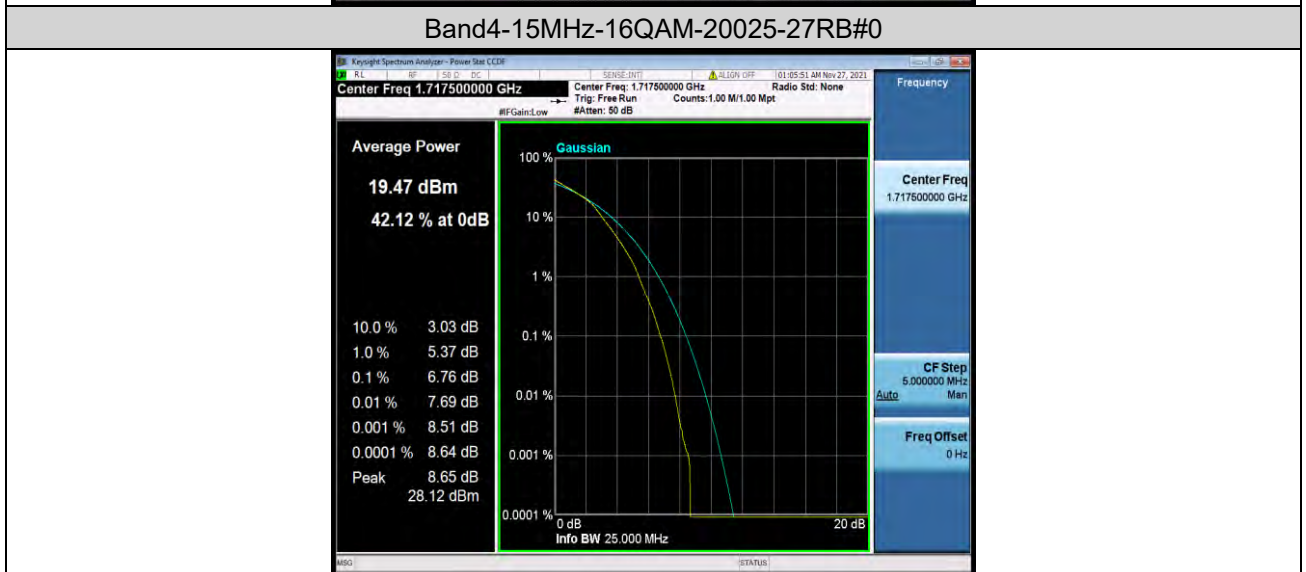

BUREAU VERITAS

Test Report No.: W7L-P21110027RF02