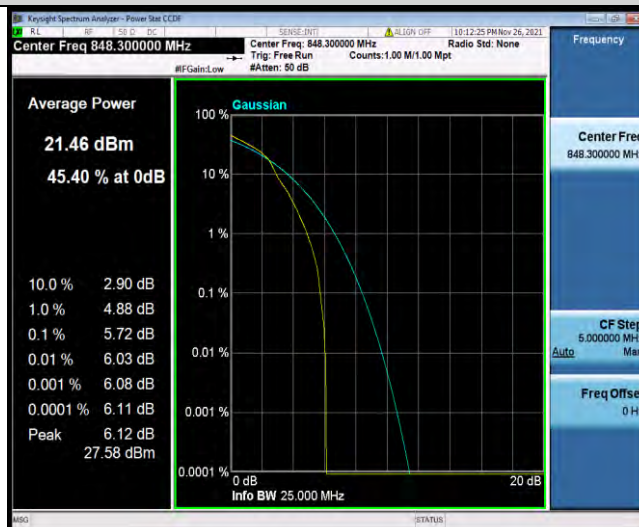

Band5-1.4MHz-16QAM-20525-1RB#0

BUREAU VERITAS

Test Report No.: W7L-P21110027RF02

Band5-1.4MHz-16QAM-20525-6RB#0

Band5-1.4MHz-16QAM-20643-1RB#0

Band5-1.4MHz-16QAM-20643-6RB#0

BUREAU VERITAS

Test Report No.: W7L-P21110027RF02