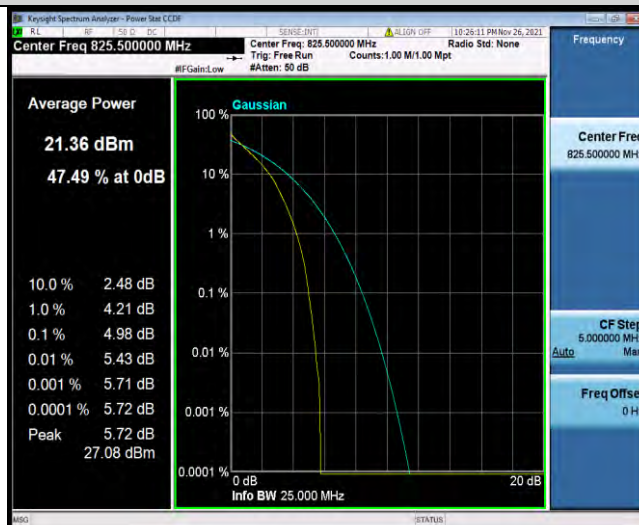

Band5-3MHz-QPSK-20525-1RB#0