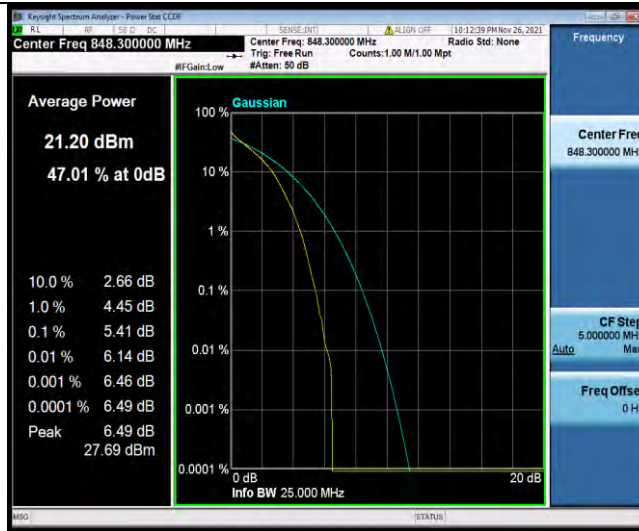

Test Report No.: W7L-P21110027RF02

Band5-1.4MHz-QPSK-20525-6RB#0

Band5-1.4MHz-QPSK-20643-1RB#0

Band5-1.4MHz-QPSK-20643-6RB#0

BUREAU
VERITAS

Test Report No.: W7L-P21110027RF02

Band5-1.4MHz-16QAM-20407-1RB#0

Band5-1.4MHz-16QAM-20407-6RB#0