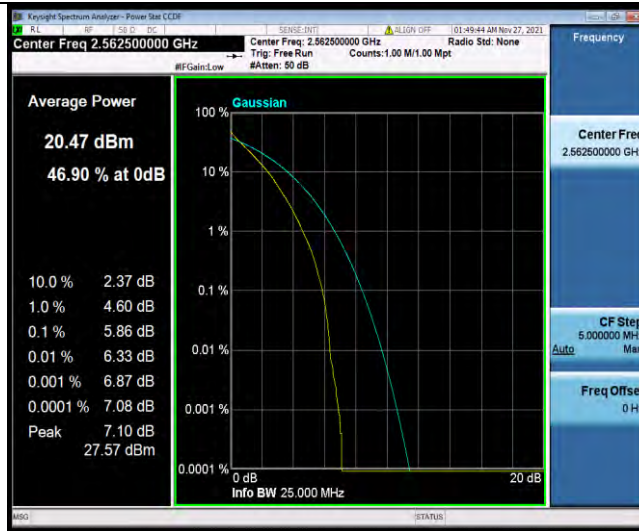

Test Report No.: W7L-P21110027RF02

Band7-15MHz-QPSK-21100-75RB#0

Band7-15MHz-QPSK-21375-1RB#0

Band7-15MHz-QPSK-21375-75RB#0

BUREAU VERITAS

Test Report No.: W7L-P21110027RF02

Band7-15MHz-16QAM-20825-1RB#0

Band7-15MHz-16QAM-20825-27RB#0