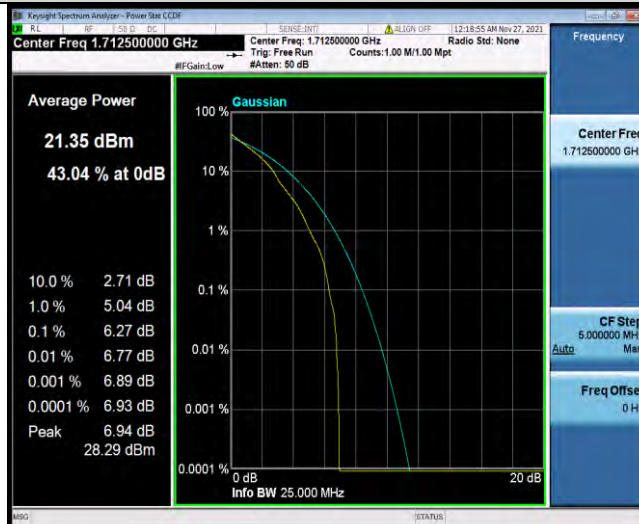

BUREAU VERITAS

Test Report No.: W7L-P21110027RF02

Band4-3MHz-16QAM-20175-15RB#0

Band4-3MHz-16QAM-20385-1RB#0

Band4-3MHz-16QAM-20385-15RB#0

BUREAU VERITAS

Test Report No.: W7L-P21110027RF02

Band4-5MHz-QPSK-19975-1RB#0