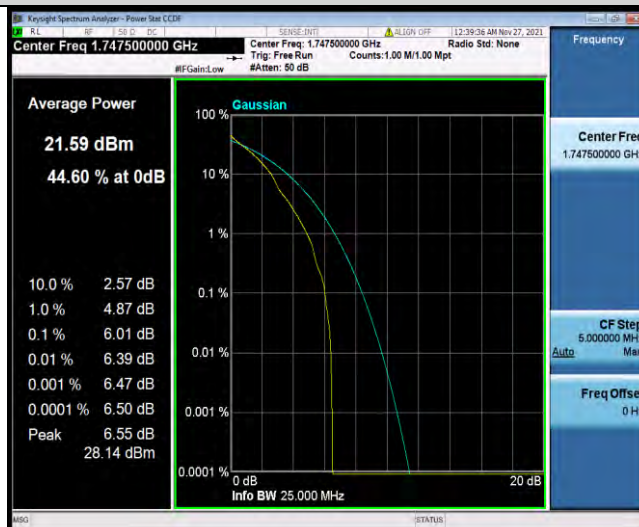

Band4-15MHz-QPSK-20025-75RB#0

Band4-15MHz-QPSK-20175-1RB#0

BUREAU VERITAS

Test Report No.: W7L-P21110027RF02

Band4-15MHz-QPSK-20175-75RB#0

Band4-15MHz-QPSK-20325-1RB#0

Band4-15MHz-QPSK-20325-75RB#0

BUREAU VERITAS