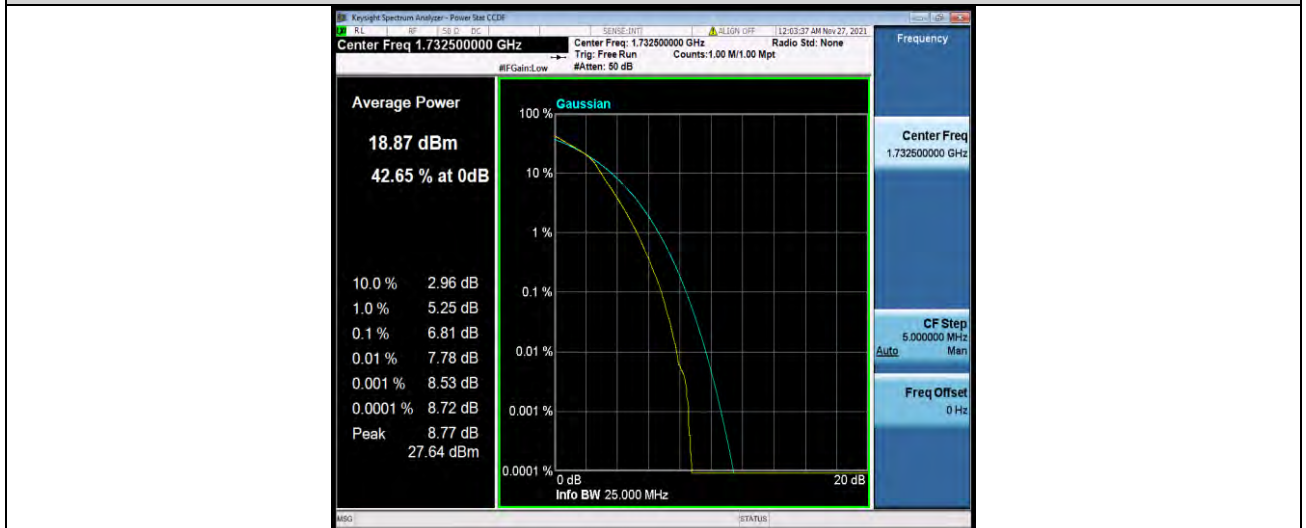

BUREAU VERITAS

Test Report No.: W7L-P21110027RF02

Band4-3MHz-16QAM-20175-15RB#0

Band4-3MHz-16QAM-20385-1RB#0

Band4-3MHz-16QAM-20385-15RB#0

BUREAU VERITAS

Test Report No.: W7L-P21110027RF02

Band4-5MHz-QPSK-19975-1RB#0