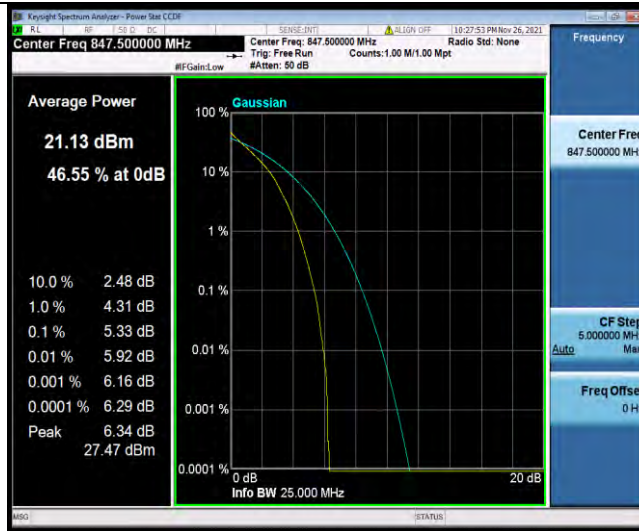

BUREAU VERITAS

Test Report No.: W7L-P21110027RF02

Band5-3MHz-16QAM-20415-1RB#0