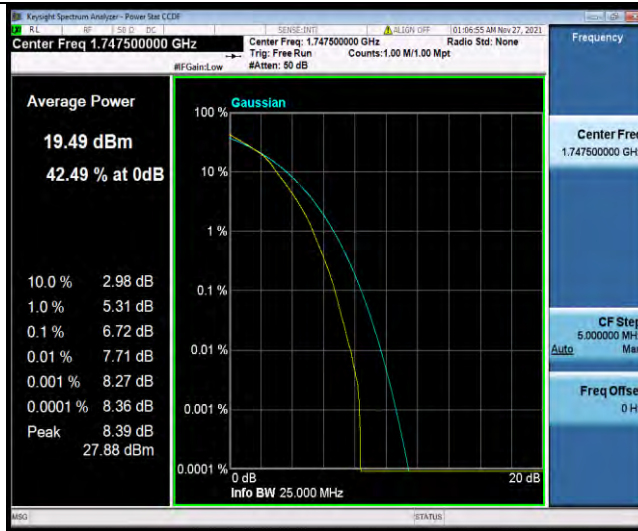

Test Report No.: W7L-P21110027RF02

BUREAU VERITAS

Test Report No.: W7L-P21110027RF02

Band4-15MHz-16QAM-20175-27RB#0

Band4-15MHz-16QAM-20325-1RB#0

Band4-15MHz-16QAM-20325-27RB#0

BUREAU VERITAS

Test Report No.: W7L-P21110027RF02