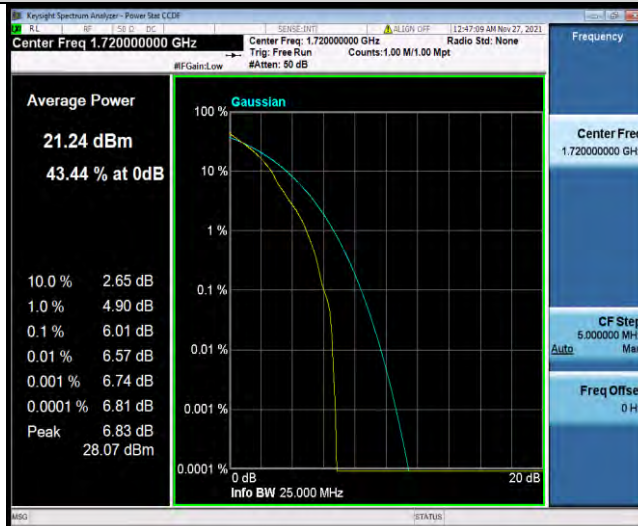

Band4-20MHz-QPSK-20050-100RB#0