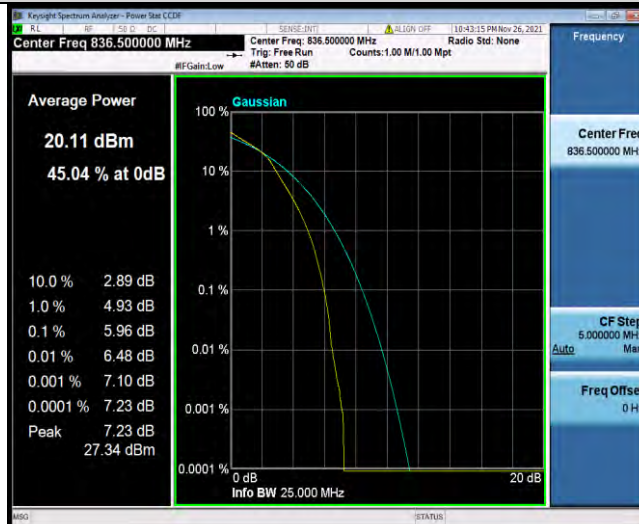

Band5-5MHz-16QAM-20525-1RB#0

BUREAU VERITAS

Test Report No.: W7L-P21110027RF02

Band5-5MHz-16QAM-20525-25RB#0

Band5-5MHz-16QAM-20625-1RB#0

Band5-5MHz-16QAM-20625-25RB#0

BUREAU VERITAS

Test Report No.: W7L-P21110027RF02