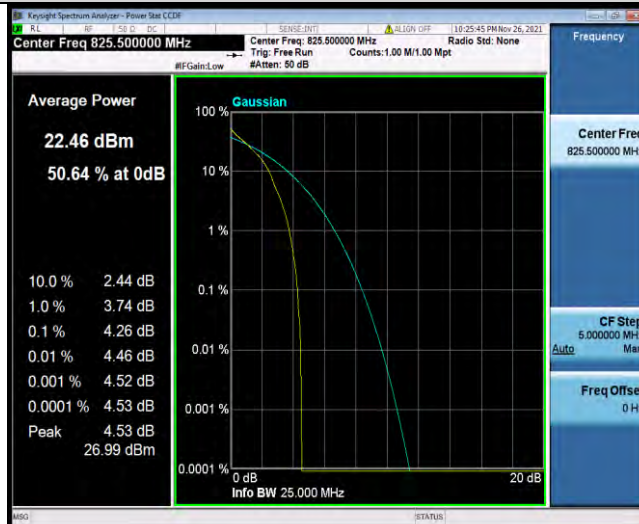

Band5-3MHz-QPSK-20415-15RB#0