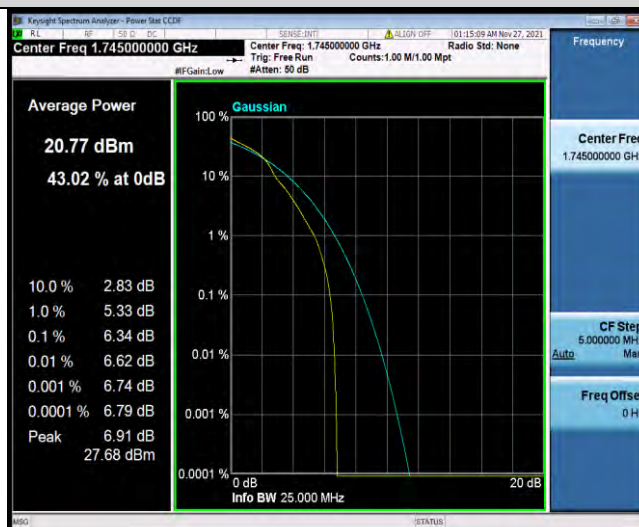

Band4-20MHz-16QAM-20300-27RB#0