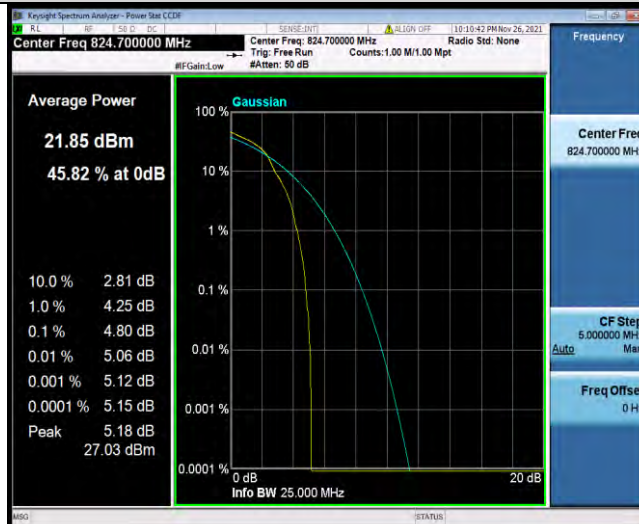

Test Report No.: W7L-P21110027RF02

Band5-1.4MHz-QPSK-20525-6RB#0

Band5-1.4MHz-QPSK-20643-1RB#0

Band5-1.4MHz-QPSK-20643-6RB#0

BUREAU
VERITAS

Test Report No.: W7L-P21110027RF02

Band5-1.4MHz-16QAM-20407-1RB#0

Band5-1.4MHz-16QAM-20407-6RB#0