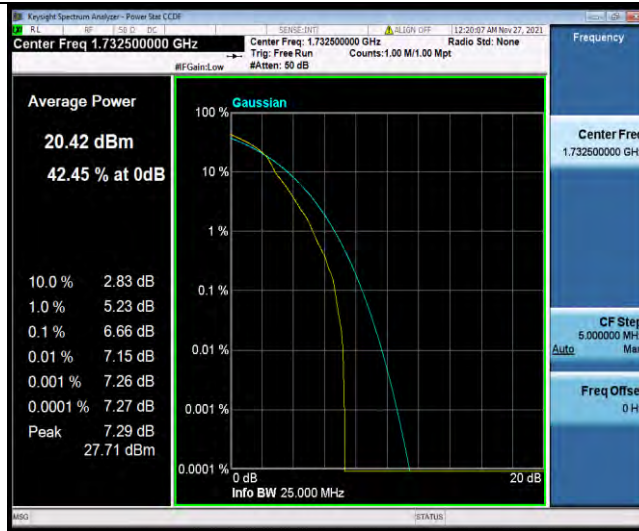

Test Report No.: W7L-P21110027RF02

Band4-5MHz-16QAM-19975-1RB#0

Band4-5MHz-16QAM-19975-25RB#0

Band4-5MHz-16QAM-20175-1RB#0

BUREAU VERITAS

Test Report No.: W7L-P21110027RF02

Band4-5MHz-16QAM-20175-25RB#0

Band4-5MHz-16QAM-20375-1RB#0