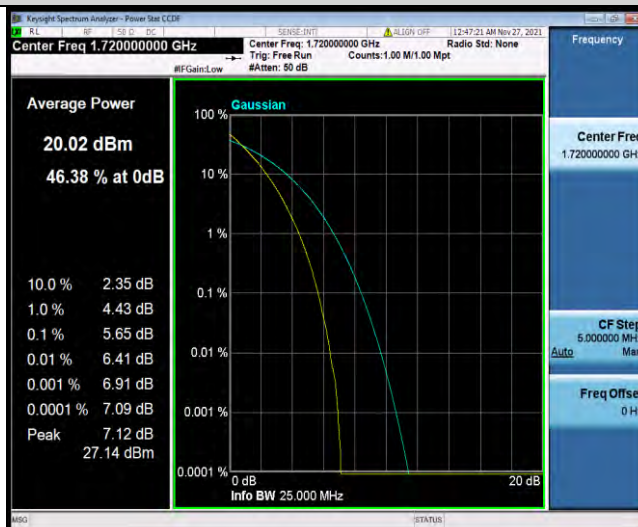

Band4-20MHz-QPSK-20175-1RB#0