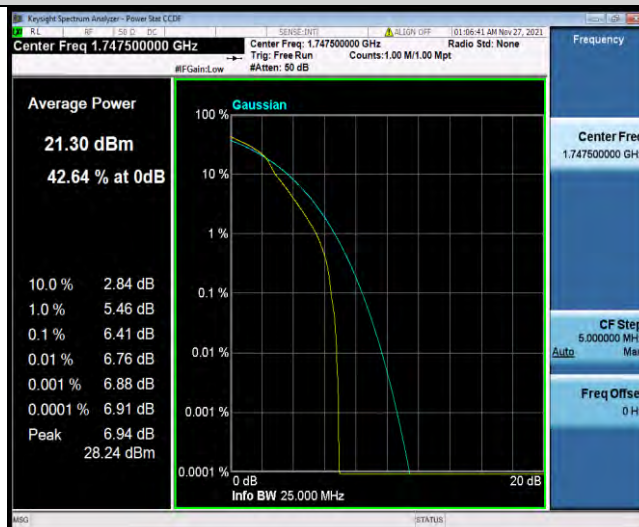

Test Report No.: W7L-P21110027RF02

BUREAU VERITAS

Test Report No.: W7L-P21110027RF02

Band4-15MHz-16QAM-20175-27RB#0

Band4-15MHz-16QAM-20325-1RB#0

Band4-15MHz-16QAM-20325-27RB#0

BUREAU VERITAS

Test Report No.: W7L-P21110027RF02