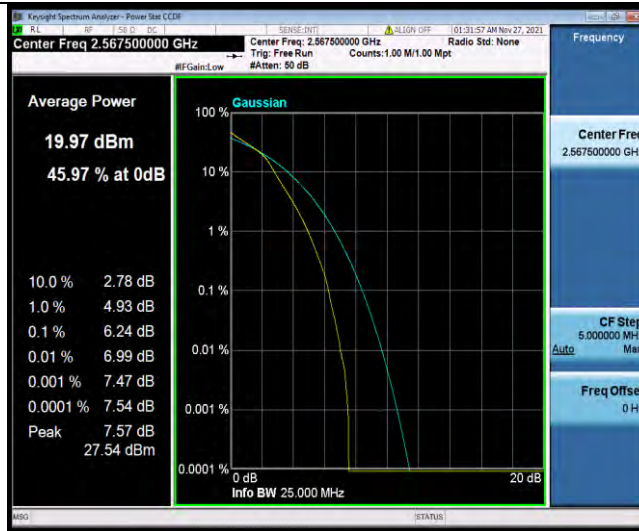

Band7-5MHz-16QAM-21100-1RB#0

BUREAU VERITAS

Test Report No.: W7L-P21110027RF02

Band7-5MHz-16QAM-21100-25RB#0

Band7-5MHz-16QAM-21425-1RB#0

Band7-5MHz-16QAM-21425-25RB#0

BUREAU VERITAS

Test Report No.: W7L-P21110027RF02