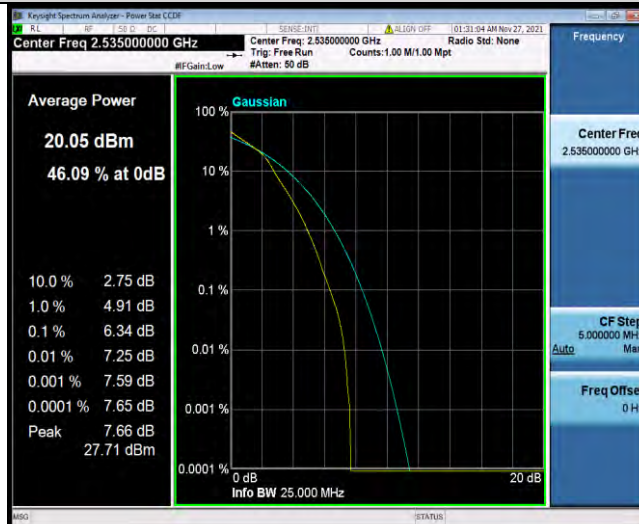

Band7-5MHz-16QAM-21100-1RB#0

BUREAU VERITAS

Test Report No.: W7L-P21110027RF02

Band7-5MHz-16QAM-21100-25RB#0

Band7-5MHz-16QAM-21425-1RB#0

Band7-5MHz-16QAM-21425-25RB#0

BUREAU VERITAS

Test Report No.: W7L-P21110027RF02