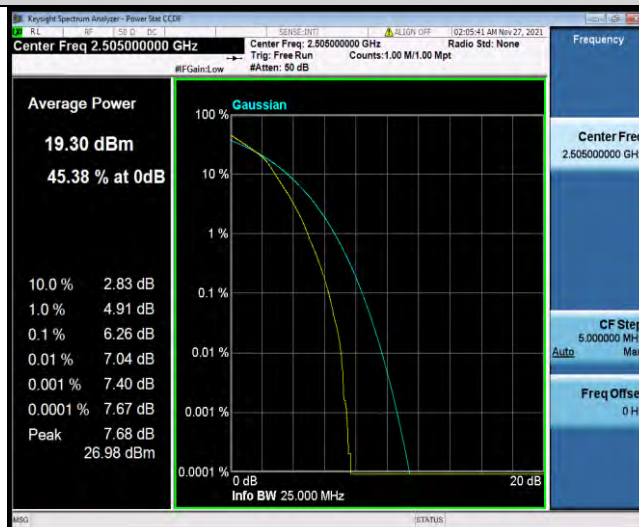

BUREAU VERITAS

Test Report No.: W7L-P21110027RF02

Band7-10MHz-16QAM-20800-1RB#0

Band7-10MHz-16QAM-20800-27RB#0

Band7-10MHz-16QAM-21100-1RB#0

BUREAU VERITAS

Test Report No.: W7L-P21110027RF02

Band7-10MHz-16QAM-21100-27RB#0