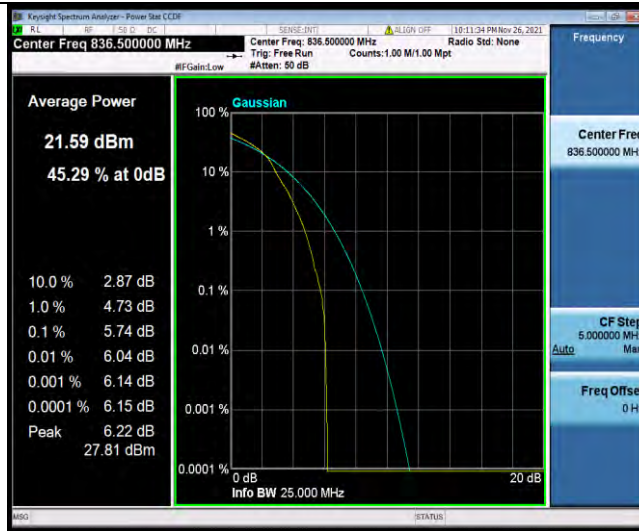

BUREAU VERITAS

Test Report No.: W7L-P21110027RF02

Band5-1.4MHz-16QAM-20525-6RB#0