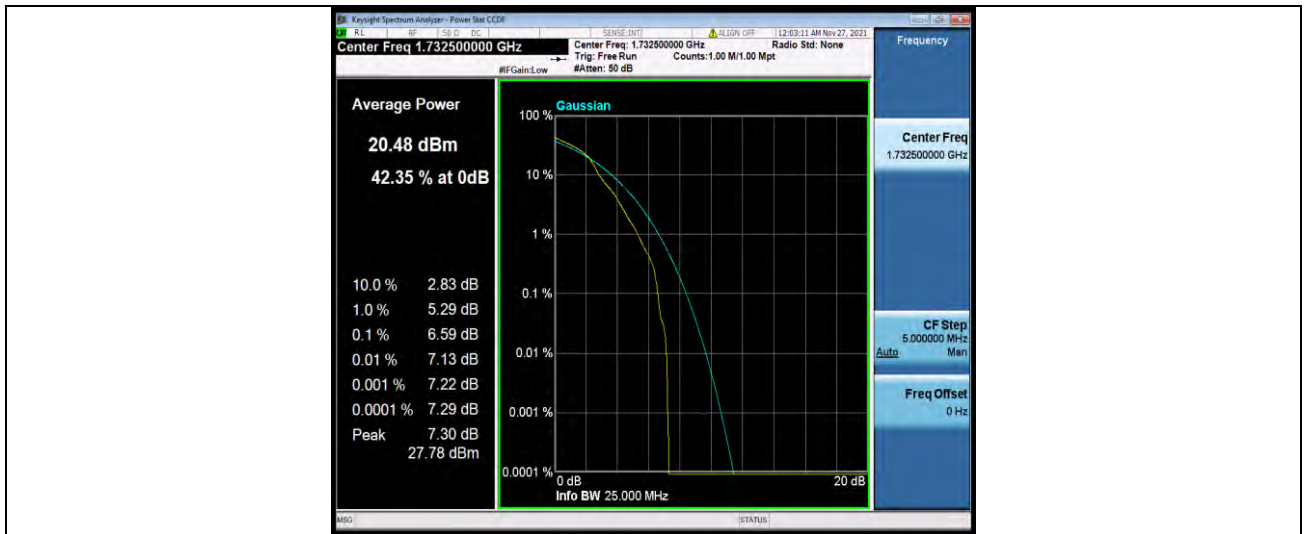

BUREAU VERITAS

Test Report No.: W7L-P21110027RF02

Band4-3MHz-16QAM-20175-15RB#0

Band4-3MHz-16QAM-20385-1RB#0

Band4-3MHz-16QAM-20385-15RB#0

BUREAU VERITAS

Test Report No.: W7L-P21110027RF02

Band4-5MHz-QPSK-19975-1RB#0