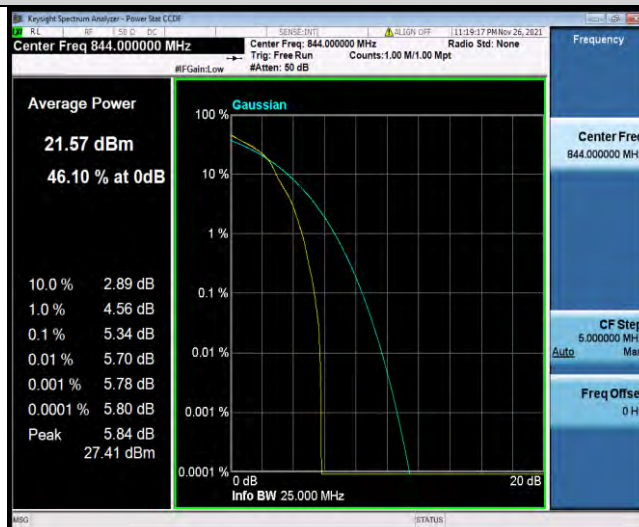

Band5-10MHz-16QAM-20600-27RB#0