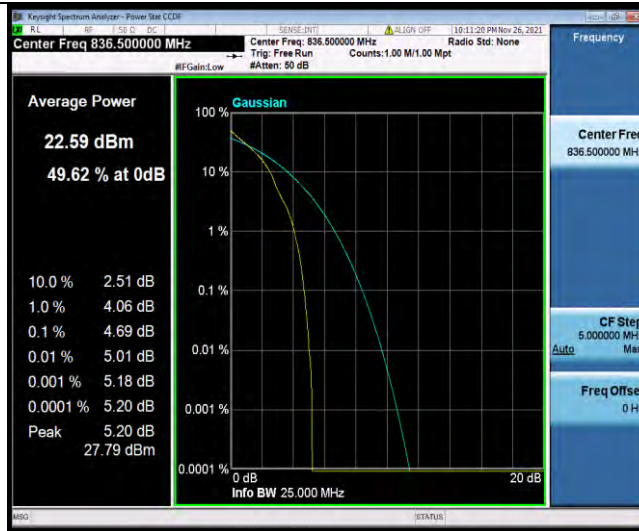

BUREAU VERITAS

Test Report No.: W7L-P21110027RF02

Band5-1.4MHz-QPSK-20525-6RB#0