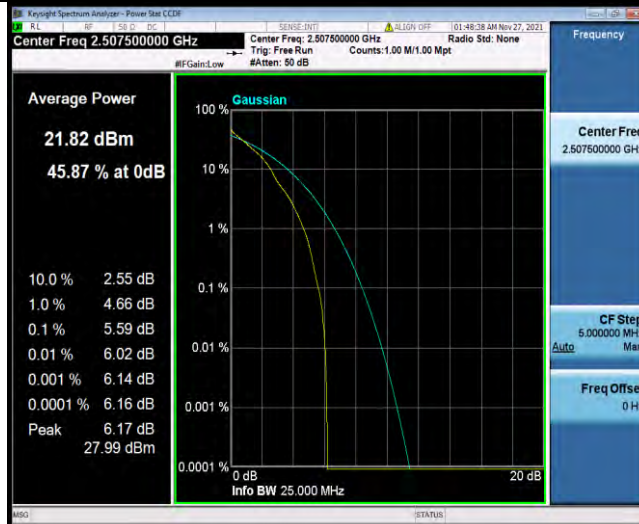

Band7-10MHz-16QAM-21400-1RB#0

Band7-10MHz-16QAM-21400-27RB#0

BUREAU
VERITAS

Test Report No.: W7L-P21110027RF02

Band7-15MHz-QPSK-20825-1RB#0

Band7-15MHz-QPSK-20825-75RB#0

Band7-15MHz-QPSK-21100-1RB#0

BUREAU VERITAS