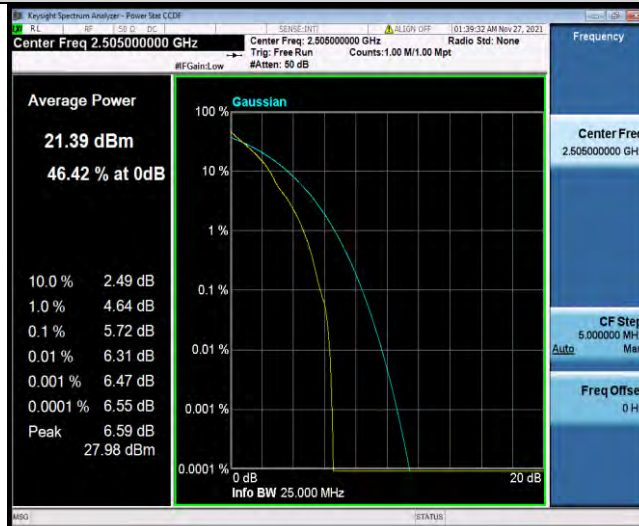

Band7-10MHz-QPSK-20800-50RB#0