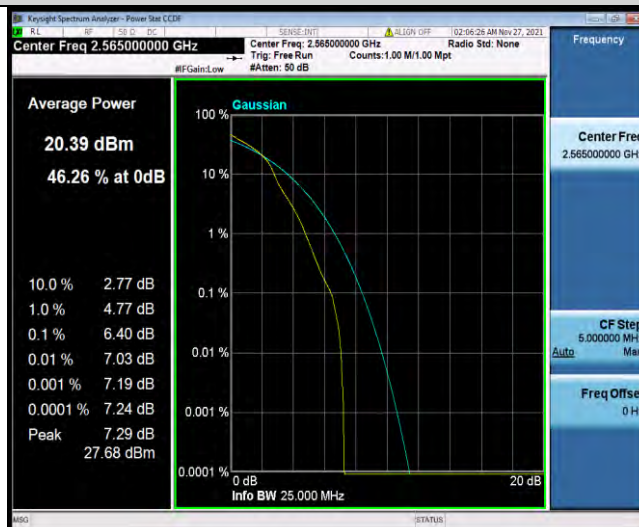

Band7-10MHz-16QAM-21400-27RB#0