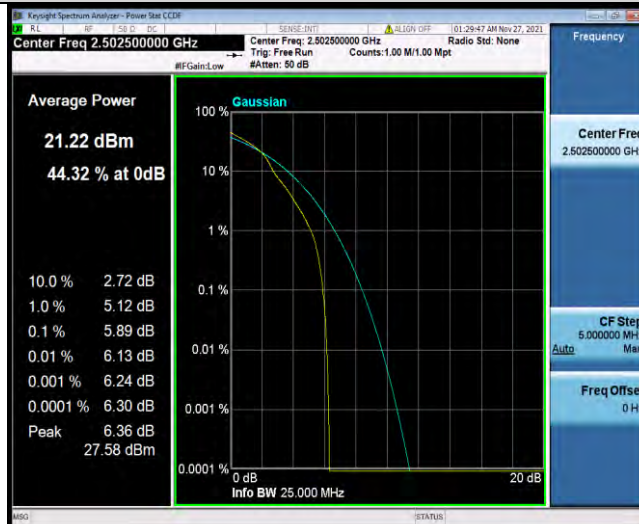

Test Report No.: W7L-P21110027RF02

Band7-5MHz-QPSK-21100-25RB#0

Band7-5MHz-QPSK-21425-1RB#0

Band7-5MHz-QPSK-21425-25RB#0

BUREAU
VERITAS

Test Report No.: W7L-P21110027RF02

Band7-5MHz-16QAM-20775-1RB#0

Band7-5MHz-16QAM-20775-25RB#0