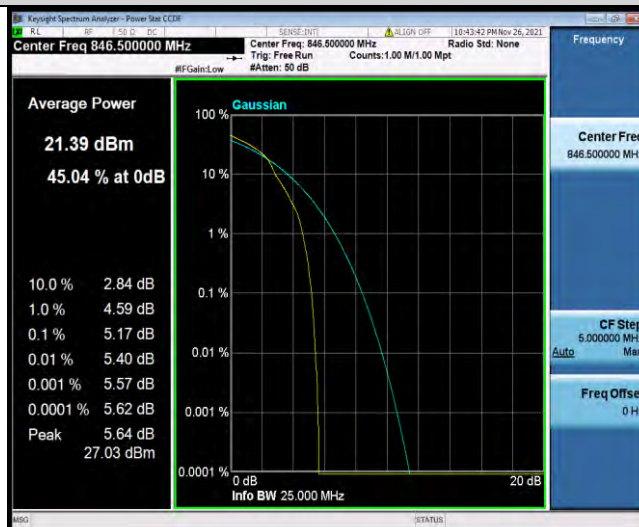

Band5-5MHz-16QAM-20525-1RB#0

BUREAU VERITAS

Test Report No.: W7L-P21110027RF02

Band5-5MHz-16QAM-20525-25RB#0

Band5-5MHz-16QAM-20625-1RB#0

Band5-5MHz-16QAM-20625-25RB#0

BUREAU VERITAS

Test Report No.: W7L-P21110027RF02