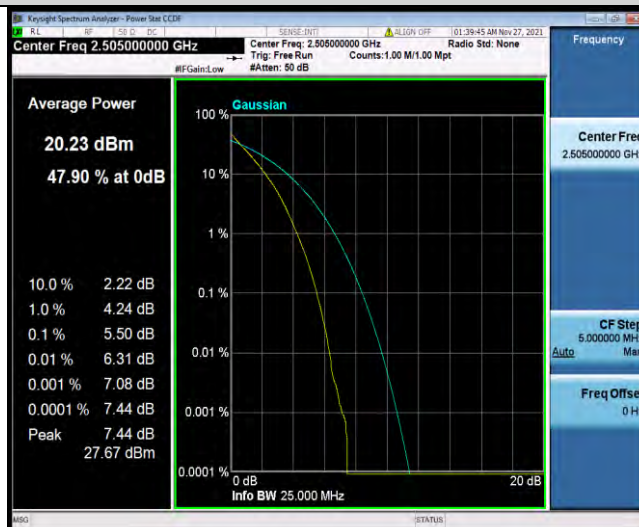

Band7-10MHz-QPSK-21100-1RB#0