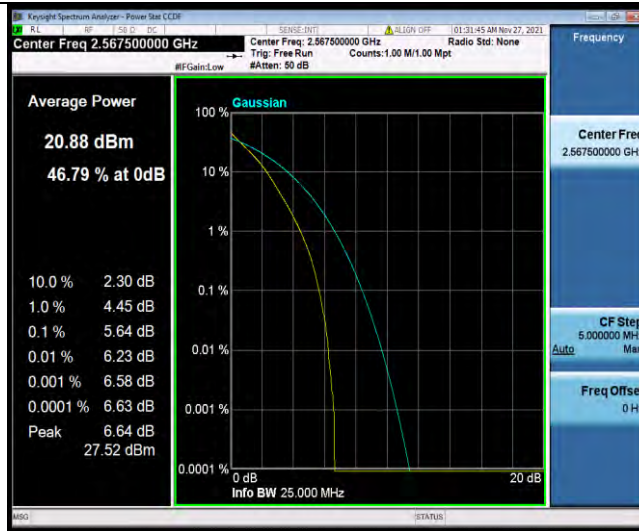

Test Report No.: W7L-P21110027RF02

Band7-5MHz-QPSK-21100-25RB#0

Band7-5MHz-QPSK-21425-1RB#0

Band7-5MHz-QPSK-21425-25RB#0

BUREAU
VERITAS

Test Report No.: W7L-P21110027RF02

Band7-5MHz-16QAM-20775-1RB#0

Band7-5MHz-16QAM-20775-25RB#0