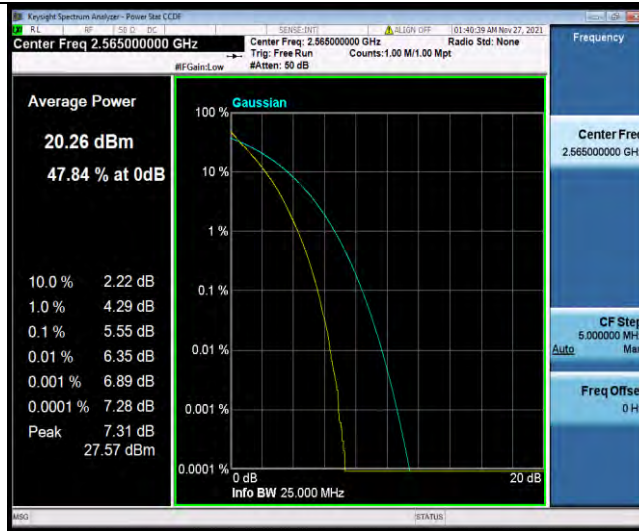

BUREAU VERITAS

Test Report No.: W7L-P21110027RF02

Band7-10MHz-16QAM-20800-1RB#0