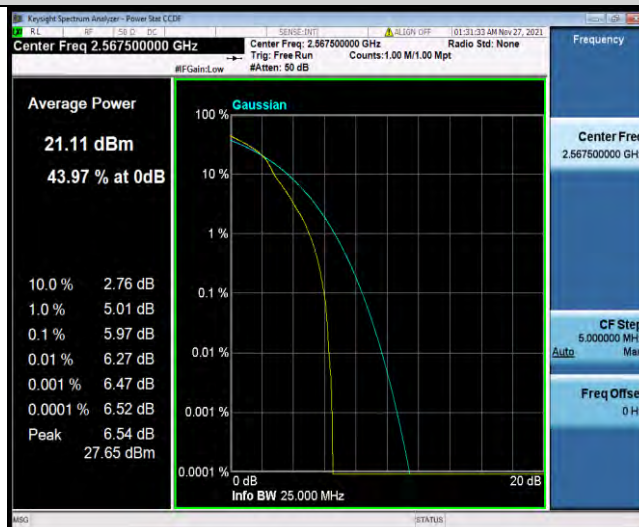

Band7-5MHz-16QAM-21100-1RB#0

BUREAU VERITAS

Test Report No.: W7L-P21110027RF02

Band7-5MHz-16QAM-21100-25RB#0

Band7-5MHz-16QAM-21425-1RB#0

Band7-5MHz-16QAM-21425-25RB#0

BUREAU VERITAS

Test Report No.: W7L-P21110027RF02