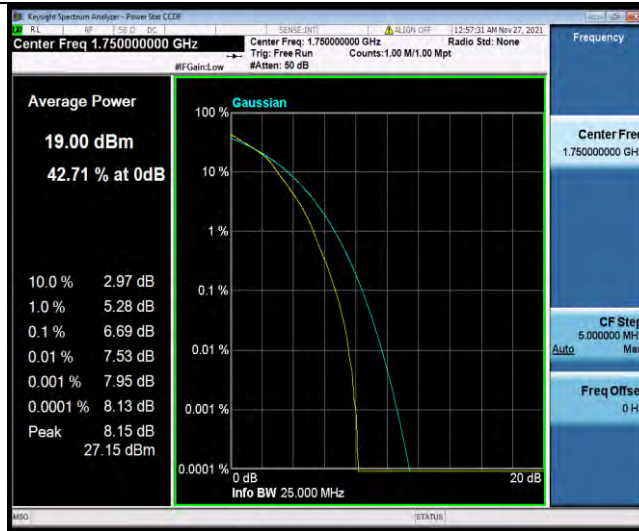

BUREAU VERITAS

Test Report No.: W7L-P21110027RF02

Band4-10MHz-16QAM-20175-27RB#0

Band4-10MHz-16QAM-20350-1RB#0

Band4-10MHz-16QAM-20350-27RB#0

BUREAU VERITAS

Test Report No.: W7L-P21110027RF02

Band4-15MHz-QPSK-20025-1RB#0