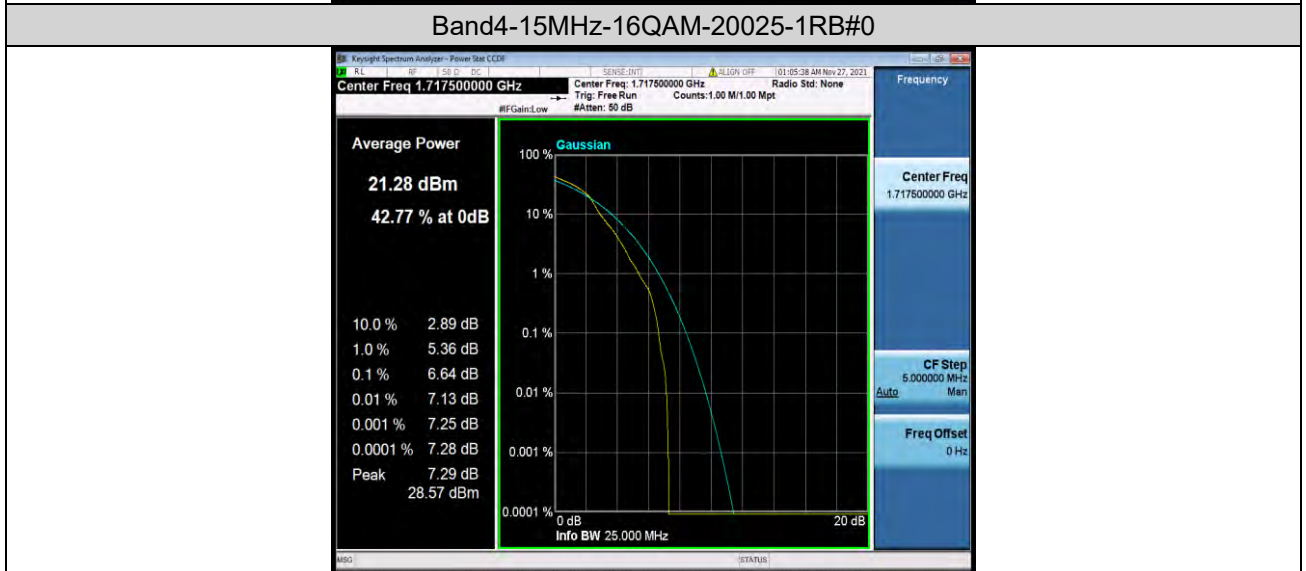

BUREAU VERITAS

Test Report No.: W7L-P21110027RF02