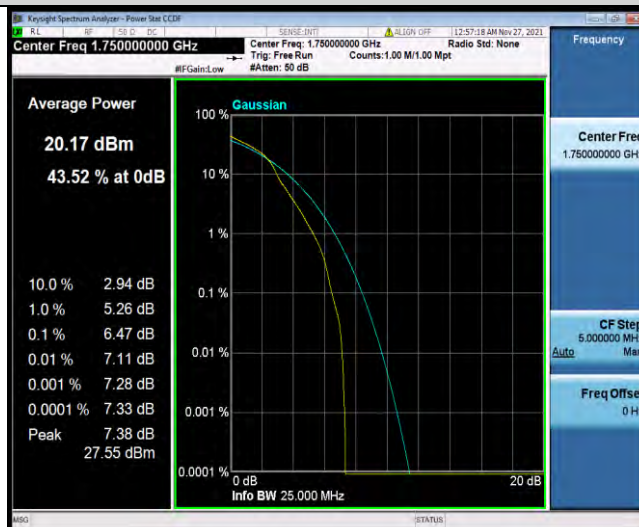

BUREAU VERITAS

Test Report No.: W7L-P21110027RF02

Band4-10MHz-16QAM-20175-27RB#0

Band4-10MHz-16QAM-20350-1RB#0

Band4-10MHz-16QAM-20350-27RB#0

BUREAU VERITAS

Test Report No.: W7L-P21110027RF02

Band4-15MHz-QPSK-20025-1RB#0