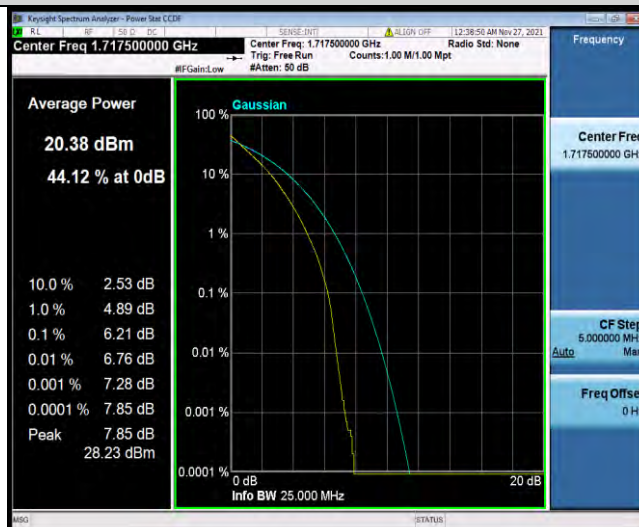

Band4-15MHz-QPSK-20175-1RB#0