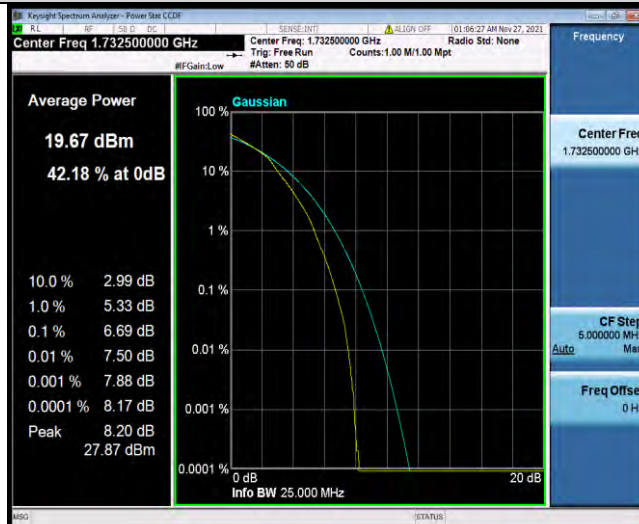

Test Report No.: W7L-P21110027RF02

BUREAU VERITAS

Test Report No.: W7L-P21110027RF02

Band4-15MHz-16QAM-20175-27RB#0

Band4-15MHz-16QAM-20325-1RB#0

Band4-15MHz-16QAM-20325-27RB#0

BUREAU VERITAS

Test Report No.: W7L-P21110027RF02