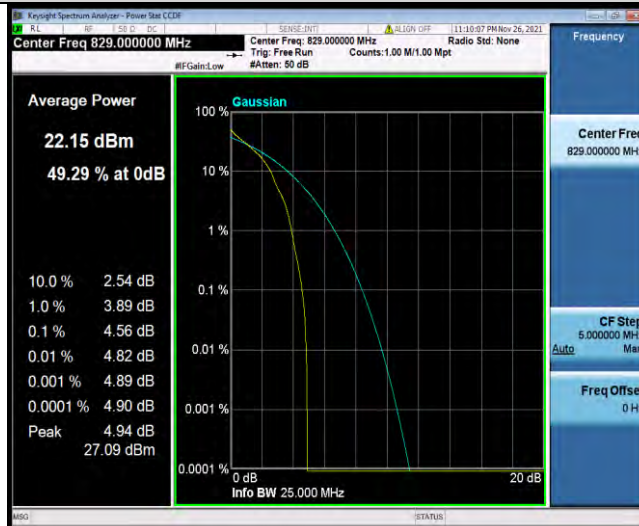

Band5-10MHz-QPSK-20450-50RB#0