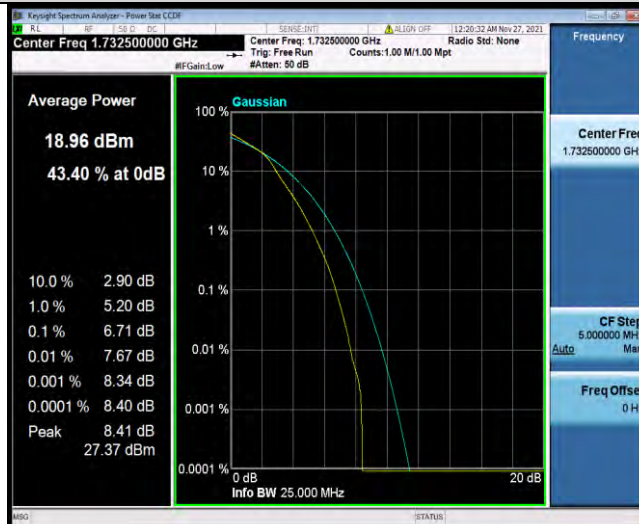

Test Report No.: W7L-P21110027RF02

Band4-5MHz-16QAM-19975-1RB#0

Band4-5MHz-16QAM-19975-25RB#0

Band4-5MHz-16QAM-20175-1RB#0

BUREAU VERITAS

Test Report No.: W7L-P21110027RF02

Band4-5MHz-16QAM-20175-25RB#0

Band4-5MHz-16QAM-20375-1RB#0