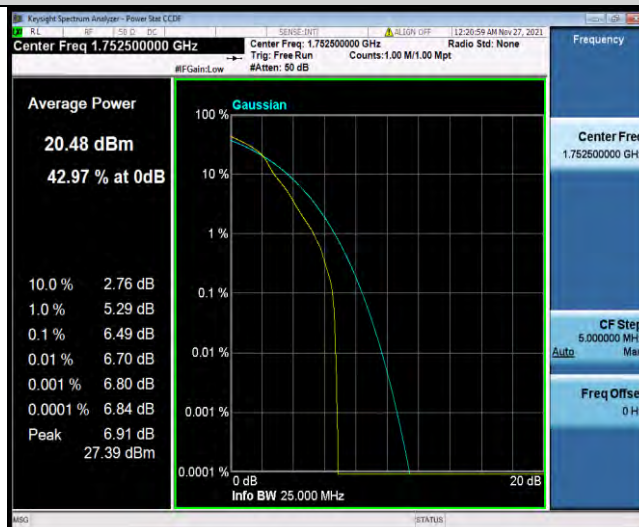

Test Report No.: W7L-P21110027RF02

Band4-5MHz-16QAM-19975-1RB#0

Band4-5MHz-16QAM-19975-25RB#0

Band4-5MHz-16QAM-20175-1RB#0

BUREAU VERITAS

Test Report No.: W7L-P21110027RF02

Band4-5MHz-16QAM-20175-25RB#0

Band4-5MHz-16QAM-20375-1RB#0