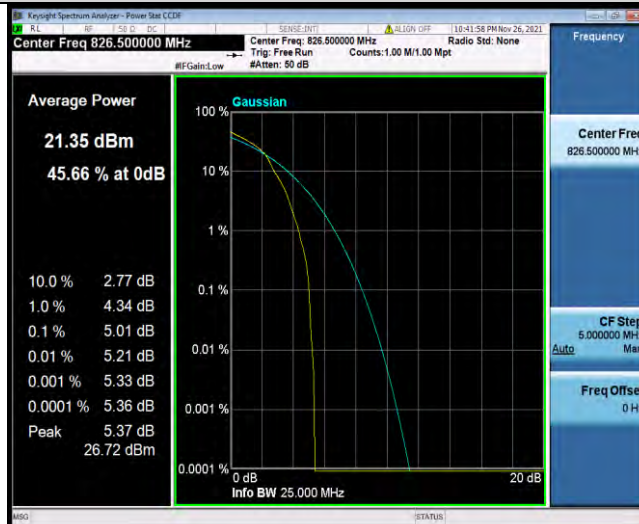

Test Report No.: W7L-P21110027RF02

Band5-5MHz-QPSK-20525-25RB#0

Band5-5MHz-QPSK-20625-1RB#0

Band5-5MHz-QPSK-20625-25RB#0

BUREAU
VERITAS

Test Report No.: W7L-P21110027RF02

Band5-5MHz-16QAM-20425-1RB#0

Band5-5MHz-16QAM-20425-25RB#0