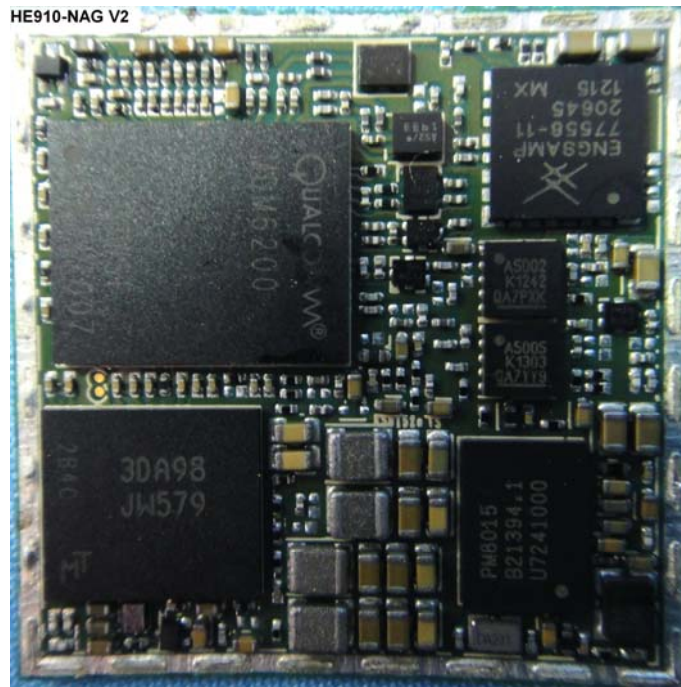

Internal Photos

Model Number: HE910-NAG V2, HE910-NA V2

FCC ID: RI7HE910NAV2

IC : 5131A-HE910NAV2

EUT Photo 1)

EUT Photo 2)

EUT Photo 3)

EUT Photo 4)