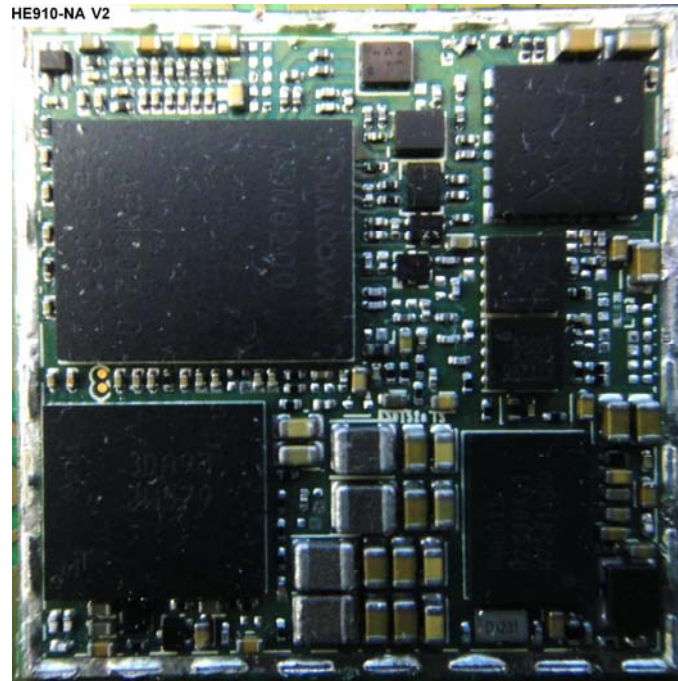

Internal Photos

Model Number: HE910-NAG V2, HE910-NA V2

FCC ID: RI7HE910NAV2

IC : 5131A-HE910NAV2

EUT Photo 1)

EUT Photo 2)

EUT Photo 3)

EUT Photo 4)