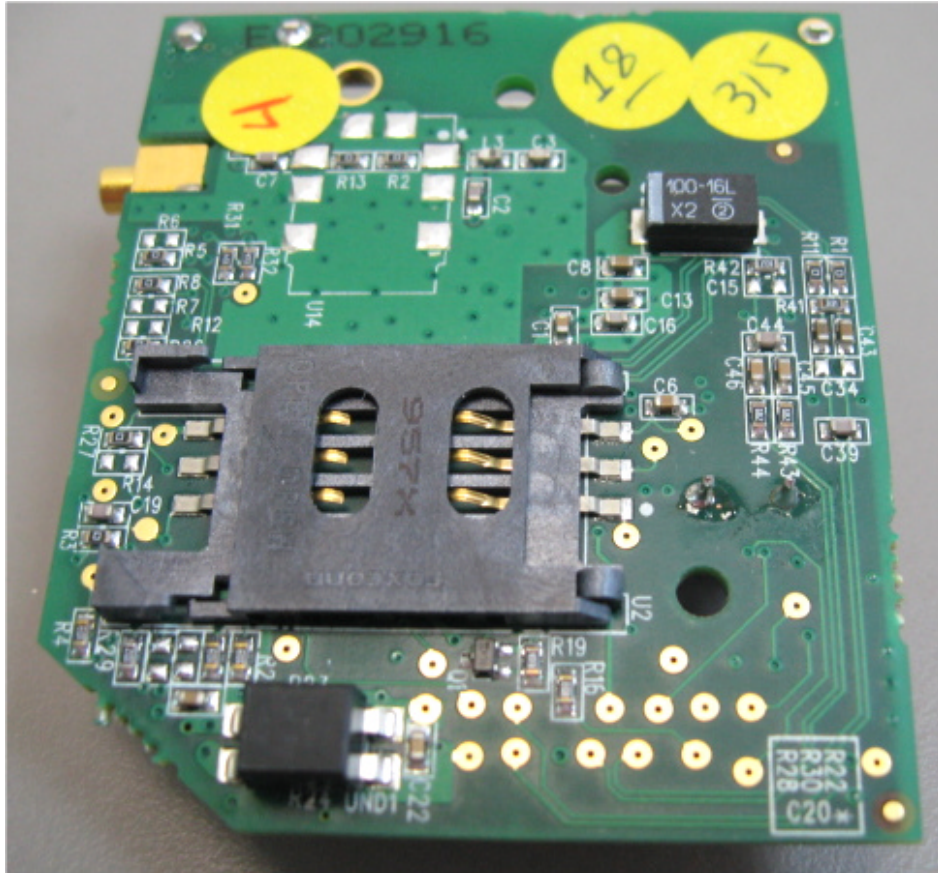

INTERNAL PHOTOGRAPHS of GSM MODEM

This document contains 6 photographs

Photograph No.1
GSM modem view without case

Photograph No.2
GSM modem main PCB front view

Photograph No.3
GSM modem second side internal view

Photograph No.4
GSM modem main PCB second side view

Photograph No.5
GE864-Quad module internal view

Photograph No.6
GE864-Quad module PCB second side view