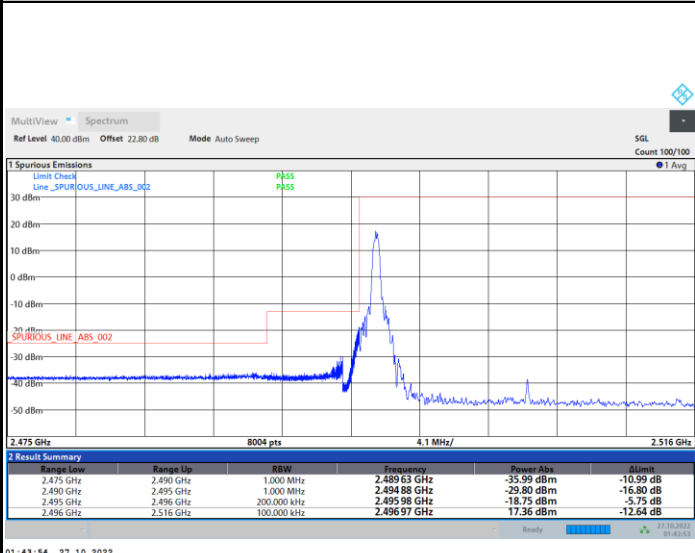

Conducted Band Edge

FR1 n41 / 20MHz / CP OFDM / QPSK

Lowest Band Edge / 1RB0

Highest Band Edge / 1RBmax

Lowest Band Edge / Full RB

Highest Band Edge / Full RB

FR1 n41 / 20MHz / CP OFDM / 16QAM

Lowest Band Edge / 1RB0