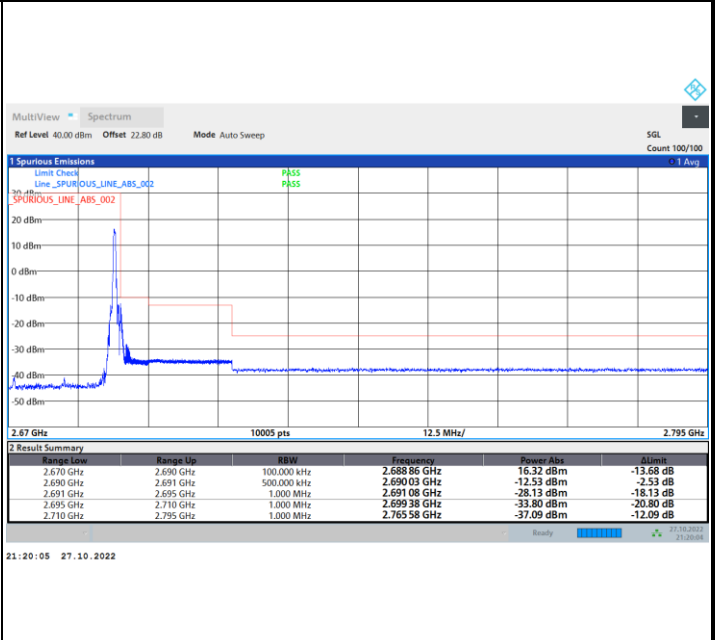

Conducted Band Edge

FR1 n41 / 20MHz / CP OFDM / QPSK

Lowest Band Edge / 1RB0

Highest Band Edge / 1RBmax

Lowest Band Edge / Full RB

Highest Band Edge / Full RB

FR1 n41 / 20MHz / CP OFDM / 16QAM

Lowest Band Edge / 1RB0

Highest Band Edge / 1RBmax

Lowest Band Edge / Full RB

Highest Band Edge / Full RB

FR1 n41 / 20MHz / CP OFDM / 64QAM

Lowest Band Edge / 1RB0

Highest Band Edge / 1RBmax

Lowest Band Edge / Full RB

Highest Band Edge / Full RB