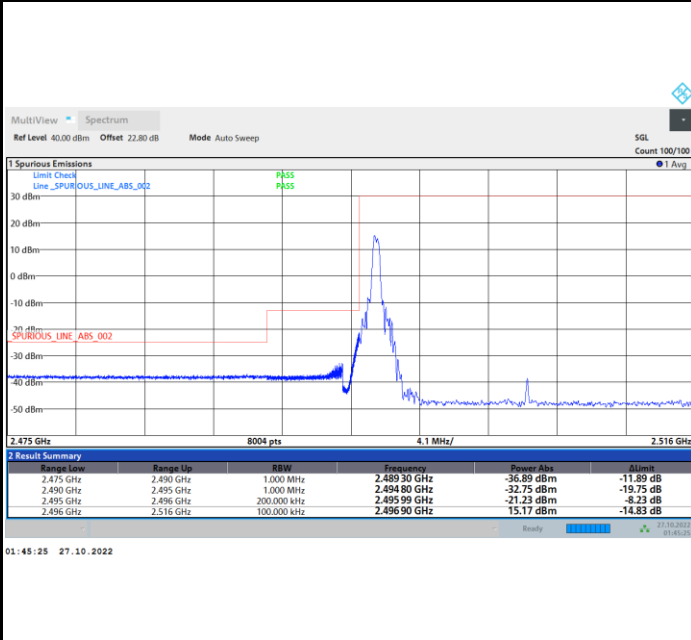

Highest Band Edge / 1RBmax

Lowest Band Edge / Full RB

Highest Band Edge / Full RB

FR1 n41 / 20MHz / CP OFDM / 64QAM

Lowest Band Edge / 1RB0

Highest Band Edge / 1RBmax

Lowest Band Edge / Full RB

Highest Band Edge / Full RB

FR1 n41 / 20MHz / CP OFDM / 256QAM

Lowest Band Edge / 1RB0

Highest Band Edge / 1RBmax

Lowest Band Edge / Full RB

Highest Band Edge / Full RB

FR1 n41 / 30MHz / CP OFDM / QPSK

Lowest Band Edge / Full RB

Highest Band Edge / Full RB