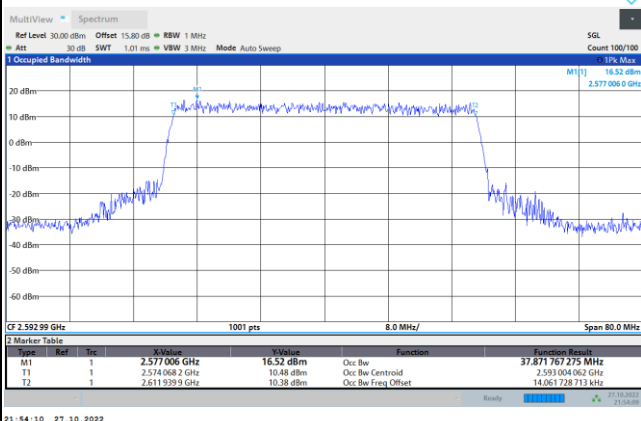

64QAM

256QAM

FR1 n41 / 40MHz / CP OFDM / Middle Channel / Full RB

QPSK

16QAM

64QAM

256QAM

FR1 n41 / 50MHz / CP OFDM / Middle Channel / Full RB