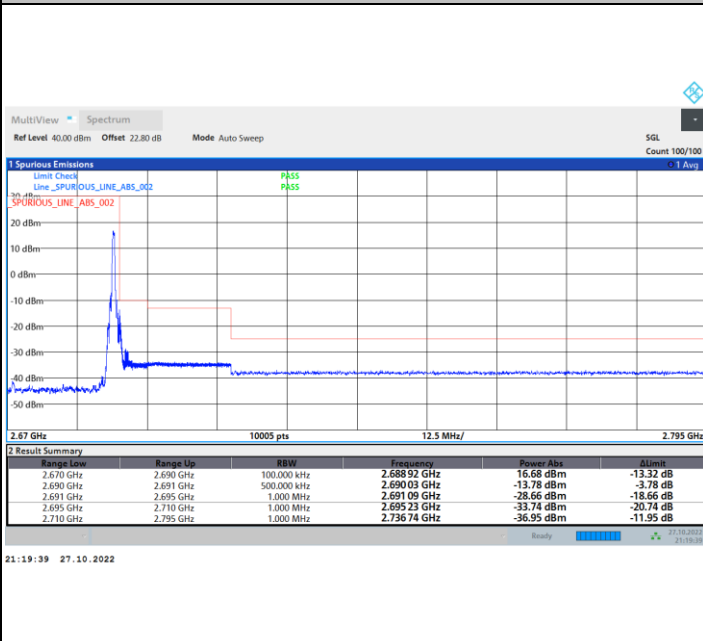

Highest Band Edge / 1RBmax

Lowest Band Edge / Full RB

Highest Band Edge / Full RB

FR1 n41 / 20MHz / CP OFDM / 64QAM

Lowest Band Edge / 1RB0

Highest Band Edge / 1RBmax

Lowest Band Edge / Full RB

Highest Band Edge / Full RB

FR1 n41 / 20MHz / CP OFDM / 256QAM

Lowest Band Edge / 1RB0

Highest Band Edge / 1RBmax

Lowest Band Edge / Full RB

Highest Band Edge / Full RB

FR1 n41 / 30MHz / CP OFDM / QPSK

Lowest Band Edge / Full RB

Highest Band Edge / Full RB