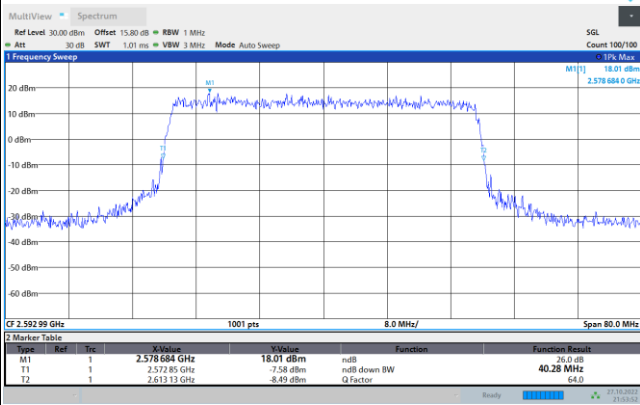

64QAM

256QAM

FR1 n41 / 40MHz / CP OFDM / Middle Channel / Full RB

QPSK

16QAM

64QAM

256QAM

FR1 n41 / 50MHz / CP OFDM / Middle Channel / Full RB