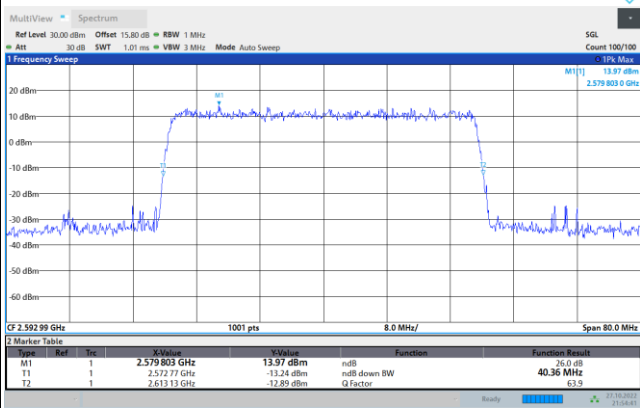

64QAM

256QAM

FR1 n41 / 40MHz / CP OFDM / Middle Channel / Full RB

QPSK

16QAM

64QAM

256QAM

FR1 n41 / 50MHz / CP OFDM / Middle Channel / Full RB