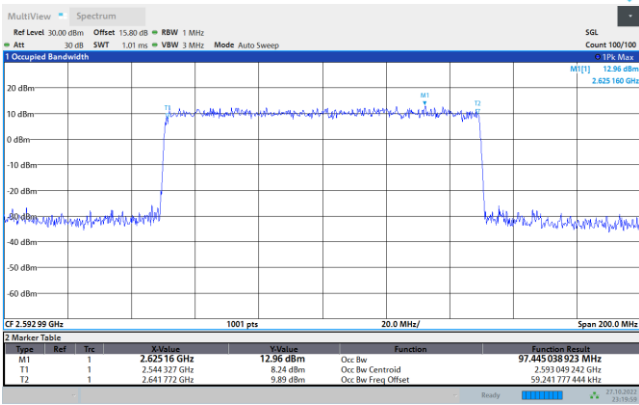

FR1 n41 / 100MHz / CP OFDM / Middle Channel / Full RB

QPSK

16QAM