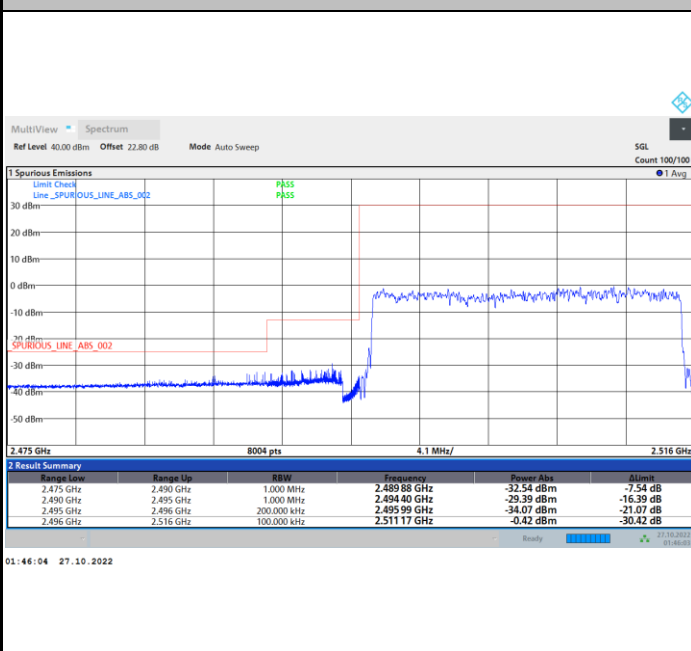

FR1 n41 / 20MHz / CP OFDM / 256QAM

Lowest Band Edge / 1RB0

Highest Band Edge / 1RBmax

Lowest Band Edge / Full RB

Highest Band Edge / Full RB

FR1 n41 / 30MHz / CP OFDM / QPSK

Lowest Band Edge / Full RB

Highest Band Edge / Full RB

FR1 n41 / 30MHz / CP OFDM / 16QAM

Lowest Band Edge / Full RB

Highest Band Edge / Full RB