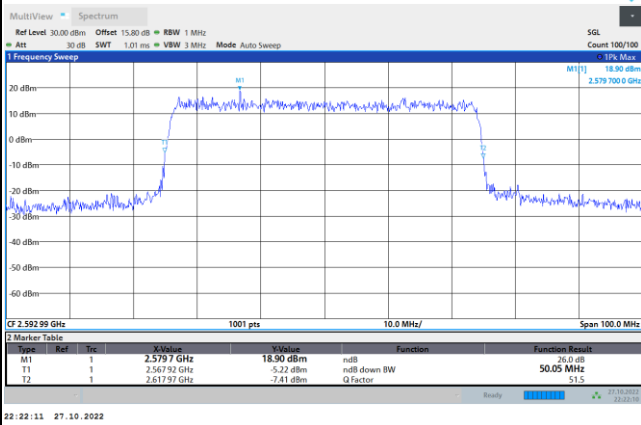

FR1 n41 / 50MHz / CP OFDM / Middle Channel / Full RB

QPSK

16QAM