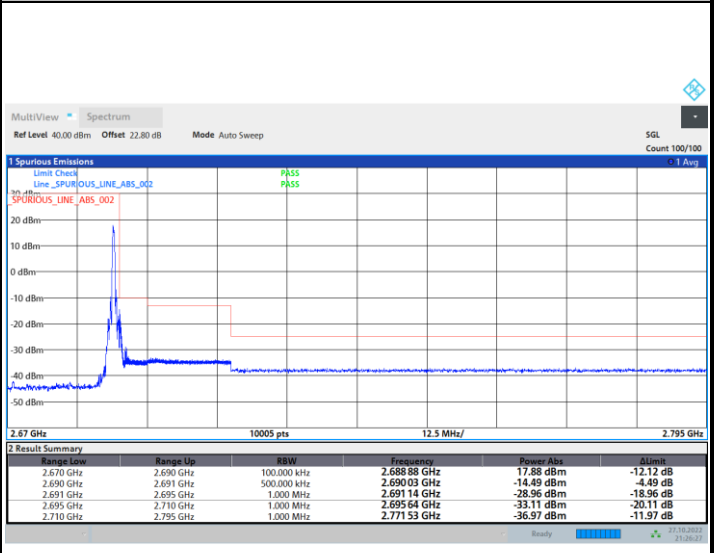

Conducted Band Edge

FR1 n41 / 20MHz / CP OFDM / QPSK

Lowest Band Edge / 1RB0

Highest Band Edge / 1RBmax

Lowest Band Edge / Full RB

Highest Band Edge / Full RB

FR1 n41 / 20MHz / CP OFDM / 16QAM

Lowest Band Edge / 1RB0