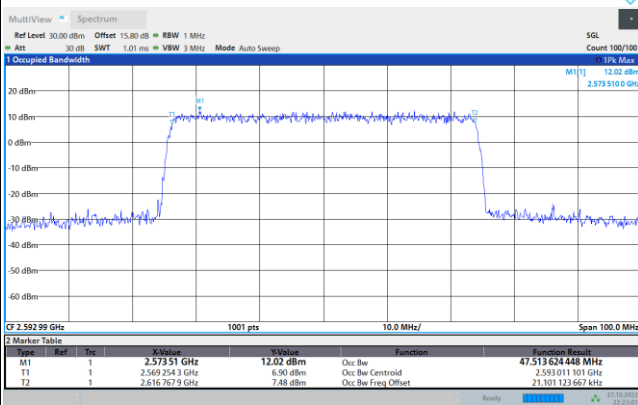

64QAM

256QAM