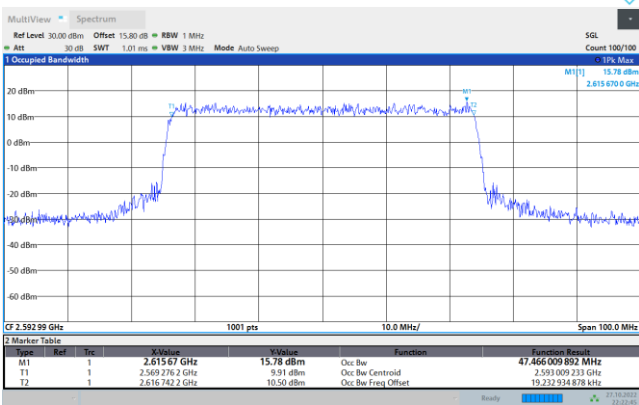

64QAM

256QAM