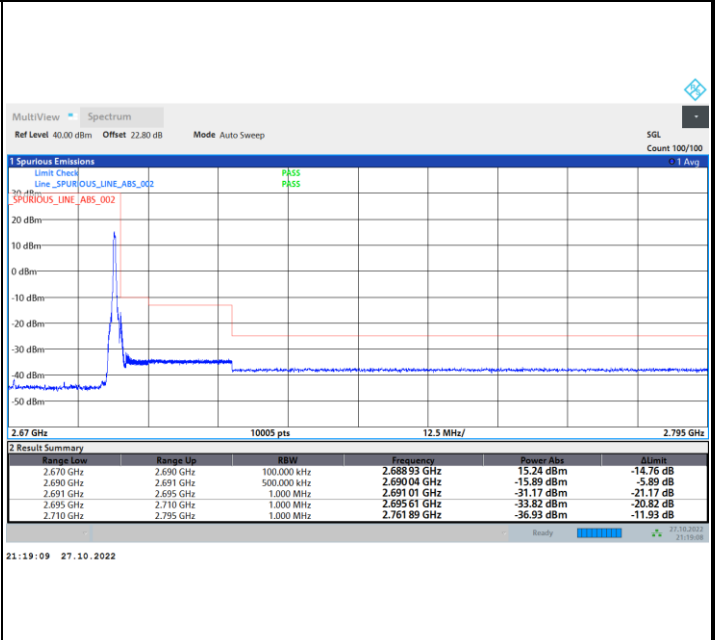

Highest Band Edge / 1RBmax

Lowest Band Edge / Full RB

Highest Band Edge / Full RB

FR1 n41 / 20MHz / CP OFDM / 64QAM

Lowest Band Edge / 1RB0

Highest Band Edge / 1RBmax

Lowest Band Edge / Full RB

Highest Band Edge / Full RB

FR1 n41 / 20MHz / CP OFDM / 256QAM

Lowest Band Edge / 1RB0

Highest Band Edge / 1RBmax

Lowest Band Edge / Full RB

Highest Band Edge / Full RB

FR1 n41 / 30MHz / CP OFDM / QPSK

Lowest Band Edge / Full RB

Highest Band Edge / Full RB