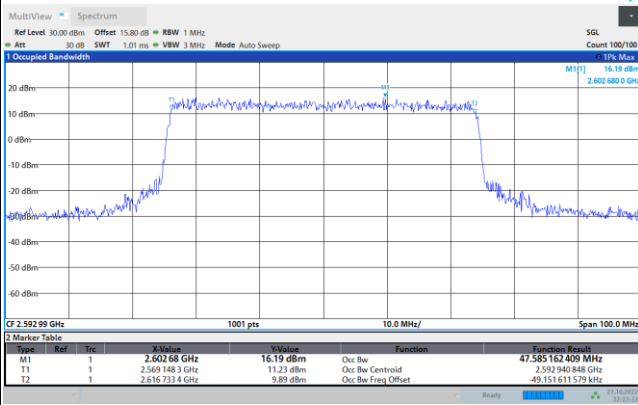

FR1 n41 / 50MHz / CP OFDM / Middle Channel / Full RB

QPSK

16QAM