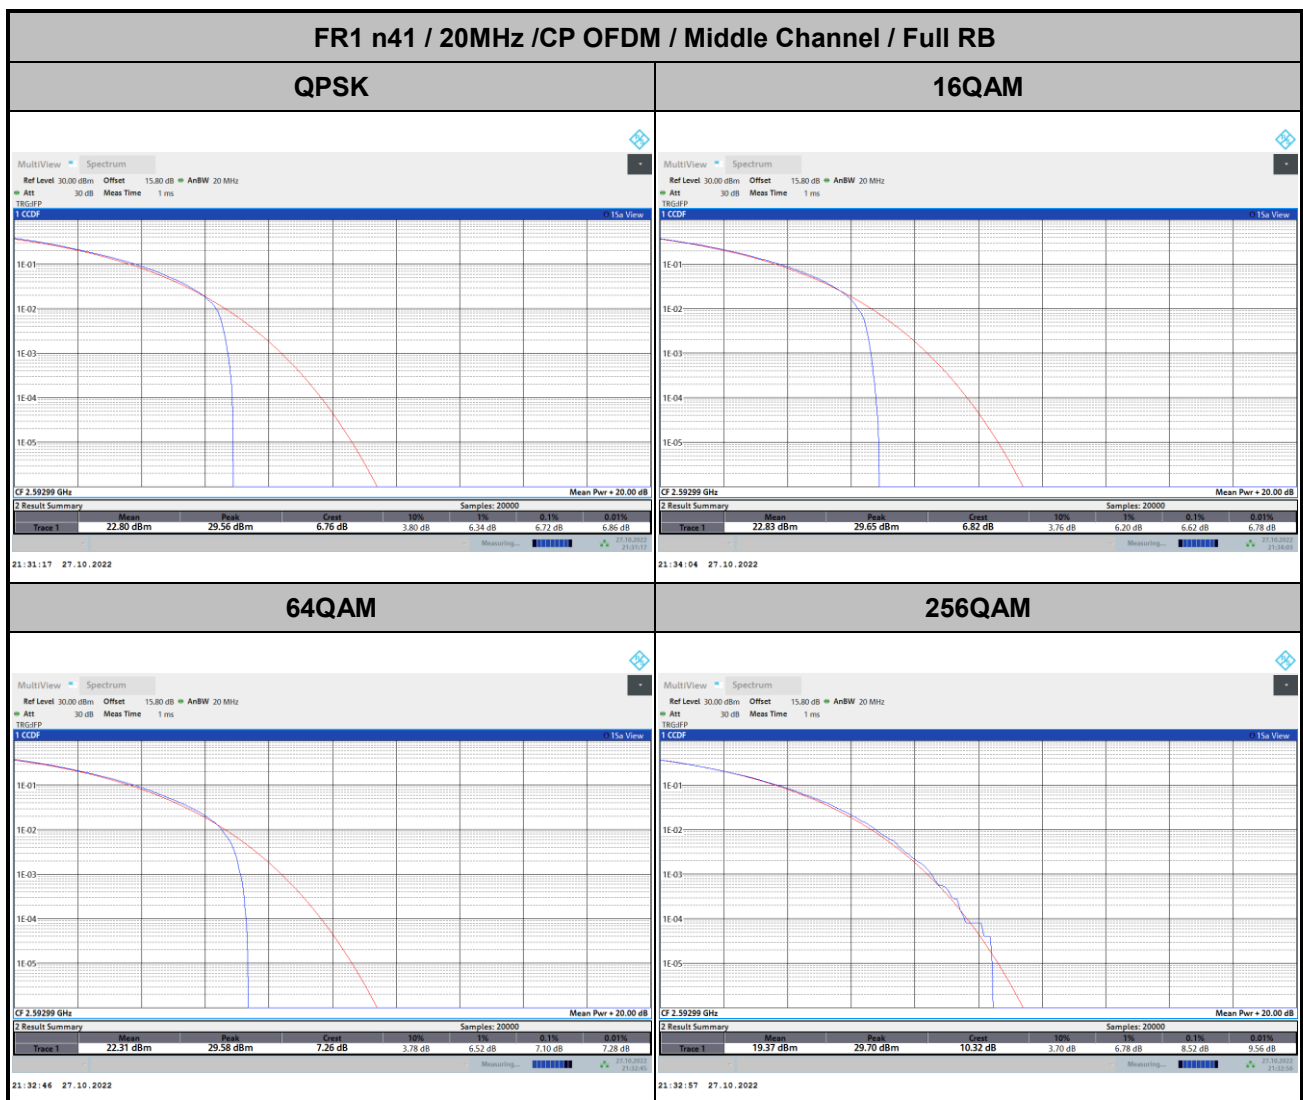

FR1 n41

MIMO <Ant. 2>

Peak-to-Average Ratio

Mode	FR1 n41 / 20MHz / CP OFDM				
Mod.	QPSK	16QAM	64QAM	256QAM	Limit: 13dB
RB Size	Full RB	Full RB	Full RB	Full RB	Result
Middle CH	6.72	6.62	7.10	8.52	PASS

26dB Bandwidth