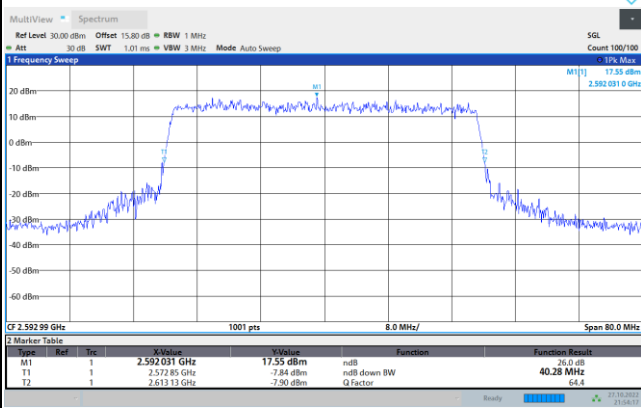

64QAM

256QAM

FR1 n41 / 40MHz / CP OFDM / Middle Channel / Full RB

QPSK

16QAM

64QAM

256QAM

FR1 n41 / 50MHz / CP OFDM / Middle Channel / Full RB