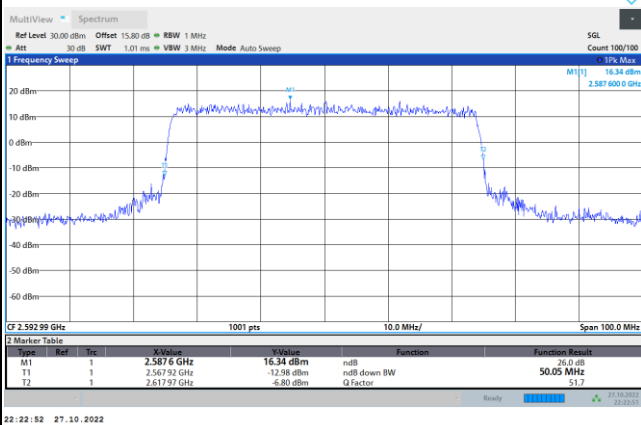

64QAM

256QAM