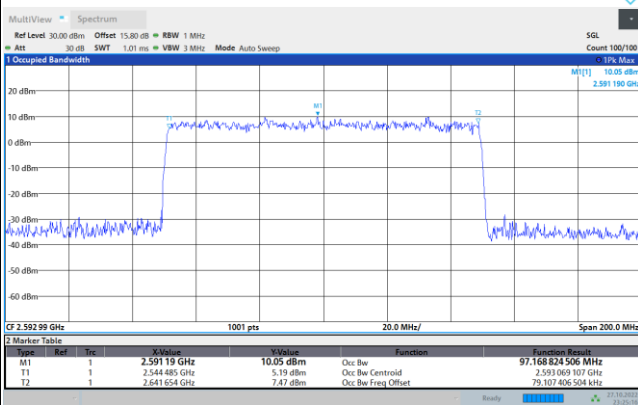

Conducted Band Edge

FR1 n41 / 20MHz / CP OFDM / QPSK

Lowest Band Edge / 1RB0

Highest Band Edge / 1RBmax

Lowest Band Edge / Full RB

Highest Band Edge / Full RB

FR1 n41 / 20MHz / CP OFDM / 16QAM

Lowest Band Edge / 1RB0