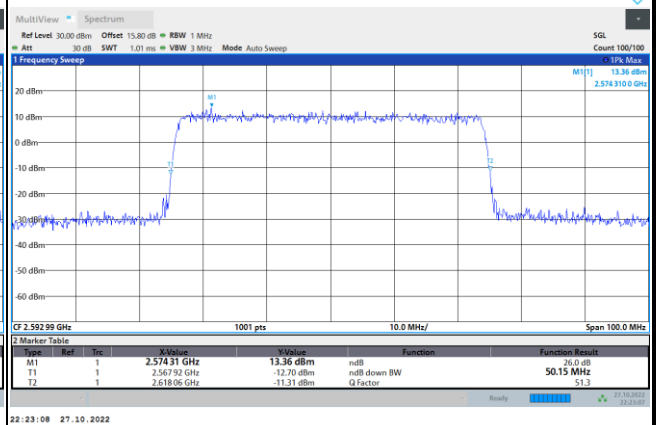

64QAM

256QAM