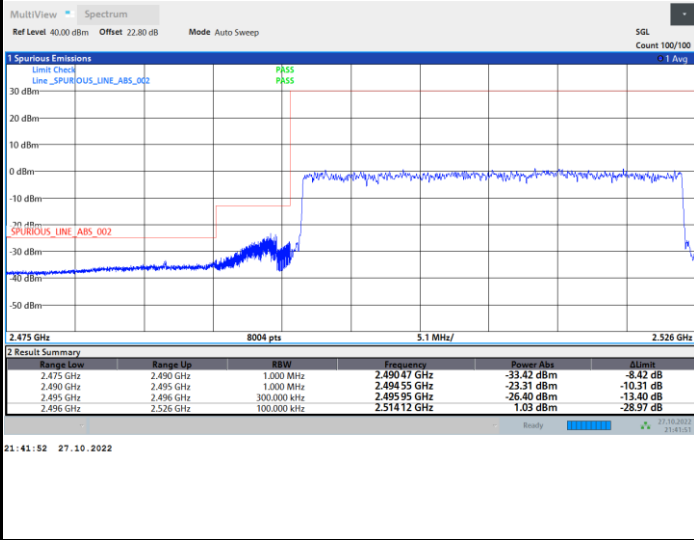

FR1 n41 / 20MHz / CP OFDM / 256QAM

Lowest Band Edge / 1RB0

Highest Band Edge / 1RBmax

Lowest Band Edge / Full RB

Highest Band Edge / Full RB

FR1 n41 / 30MHz / CP OFDM / QPSK

Lowest Band Edge / Full RB

Highest Band Edge / Full RB

FR1 n41 / 30MHz / CP OFDM / 16QAM

Lowest Band Edge / Full RB

Highest Band Edge / Full RB