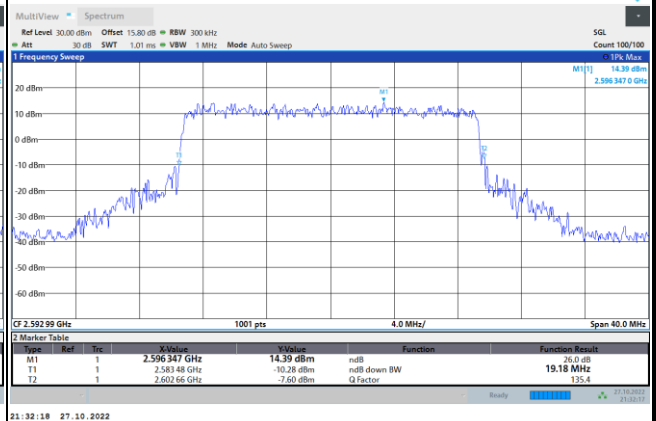

FR1 n41 / 20MHz / CP OFDM / Middle Channel / Full RB

QPSK

16QAM