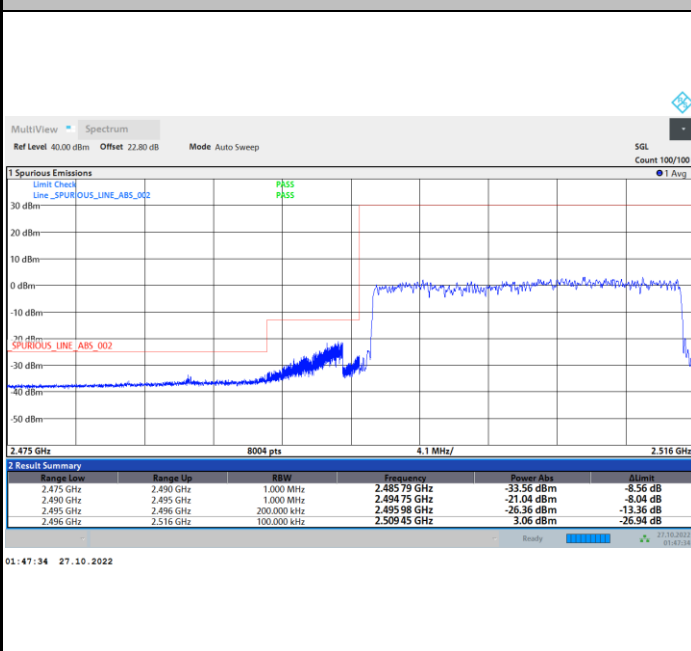

Conducted Band Edge

FR1 n41 / 20MHz / CP OFDM / QPSK

Lowest Band Edge / 1RB0

Highest Band Edge / 1RBmax

Lowest Band Edge / Full RB

Highest Band Edge / Full RB

FR1 n41 / 20MHz / CP OFDM / 16QAM

Lowest Band Edge / 1RB0

Highest Band Edge / 1RBmax

Lowest Band Edge / Full RB

Highest Band Edge / Full RB

FR1 n41 / 20MHz / CP OFDM / 64QAM

Lowest Band Edge / 1RB0

Highest Band Edge / 1RBmax

Lowest Band Edge / Full RB

Highest Band Edge / Full RB