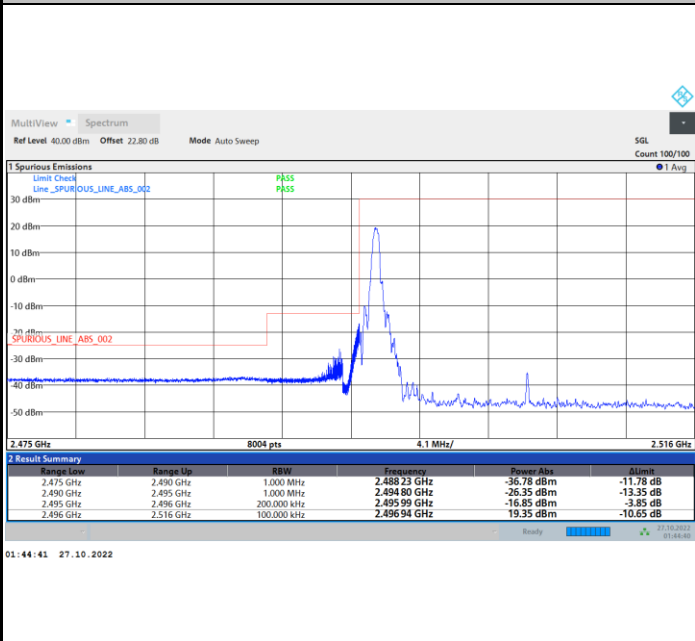

Highest Band Edge / 1RBmax

Lowest Band Edge / Full RB

Highest Band Edge / Full RB

FR1 n41 / 20MHz / CP OFDM / 64QAM

Lowest Band Edge / 1RB0

Highest Band Edge / 1RBmax

Lowest Band Edge / Full RB

Highest Band Edge / Full RB