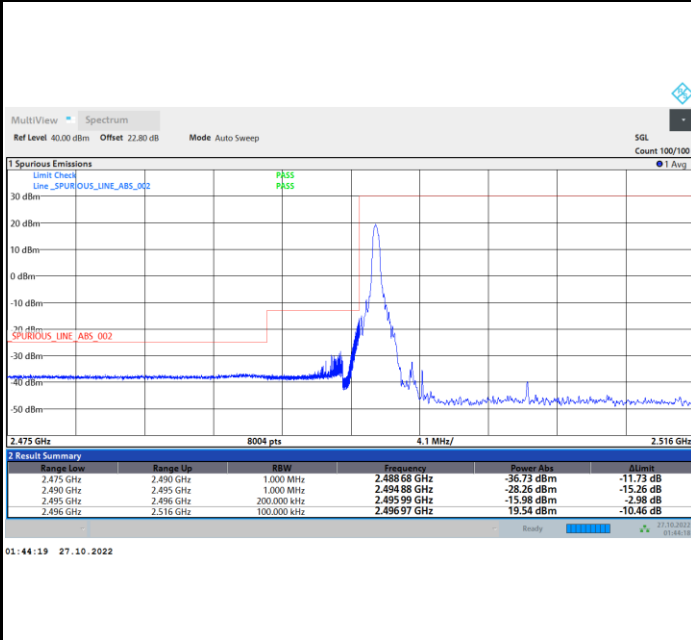

Conducted Band Edge

FR1 n41 / 20MHz / CP OFDM / QPSK

Lowest Band Edge / 1RB0

Highest Band Edge / 1RBmax

Lowest Band Edge / Full RB

Highest Band Edge / Full RB

FR1 n41 / 20MHz / CP OFDM / 16QAM

Lowest Band Edge / 1RB0

Highest Band Edge / 1RBmax

Lowest Band Edge / Full RB

Highest Band Edge / Full RB

FR1 n41 / 20MHz / CP OFDM / 64QAM

Lowest Band Edge / 1RB0

Highest Band Edge / 1RBmax

Lowest Band Edge / Full RB

Highest Band Edge / Full RB