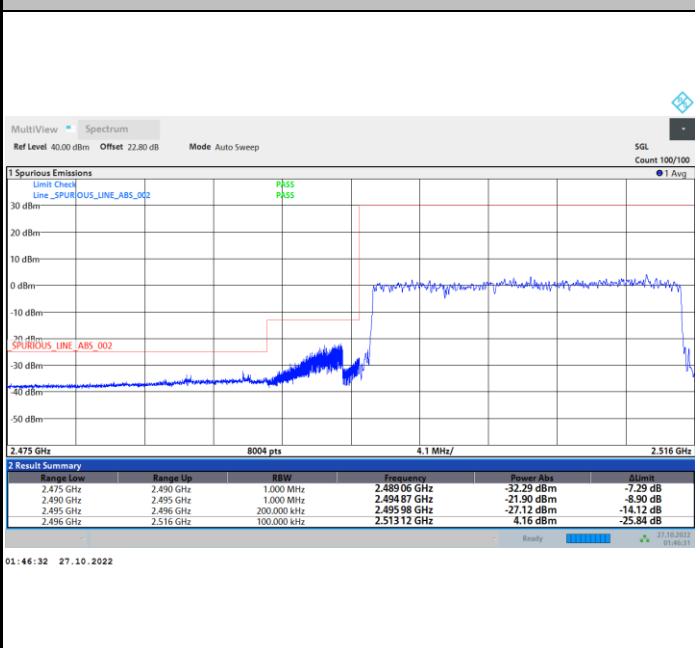

Highest Band Edge / 1RBmax

Lowest Band Edge / Full RB

Highest Band Edge / Full RB

FR1 n41 / 20MHz / CP OFDM / 64QAM

Lowest Band Edge / 1RB0

Highest Band Edge / 1RBmax

Lowest Band Edge / Full RB

Highest Band Edge / Full RB