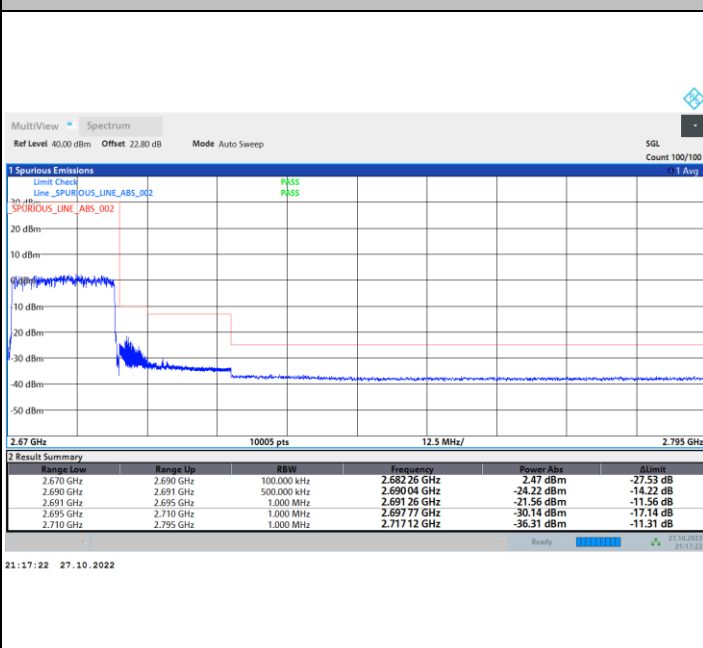

Highest Band Edge / 1RBmax

Lowest Band Edge / Full RB

Highest Band Edge / Full RB

FR1 n41 / 20MHz / CP OFDM / 64QAM

Lowest Band Edge / 1RB0

Highest Band Edge / 1RBmax

Lowest Band Edge / Full RB

Highest Band Edge / Full RB

FR1 n41 / 20MHz / CP OFDM / 256QAM

Lowest Band Edge / 1RB0

Highest Band Edge / 1RBmax

Lowest Band Edge / Full RB

Highest Band Edge / Full RB

FR1 n41 / 30MHz / CP OFDM / QPSK

Lowest Band Edge / Full RB

Highest Band Edge / Full RB