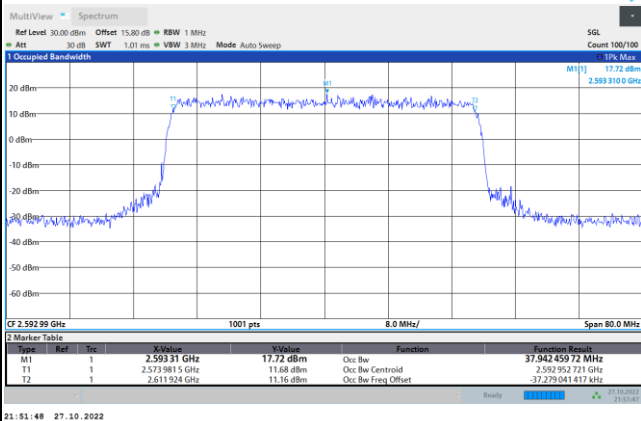

64QAM

256QAM

FR1 n41 / 40MHz / CP OFDM / Middle Channel / Full RB

QPSK

16QAM

64QAM

256QAM

FR1 n41 / 50MHz / CP OFDM / Middle Channel / Full RB