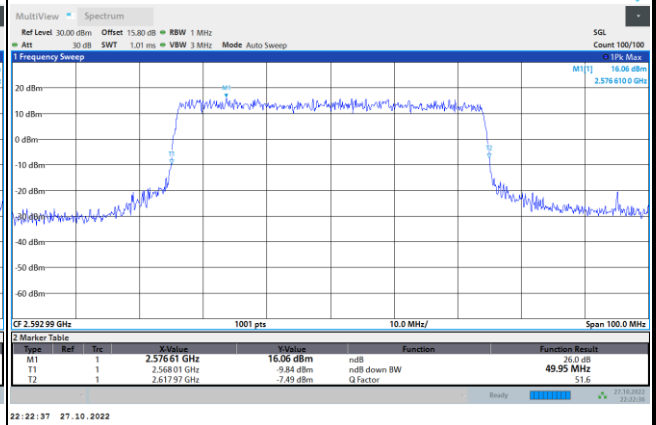

FR1 n41 / 50MHz / CP OFDM / Middle Channel / Full RB

QPSK

16QAM