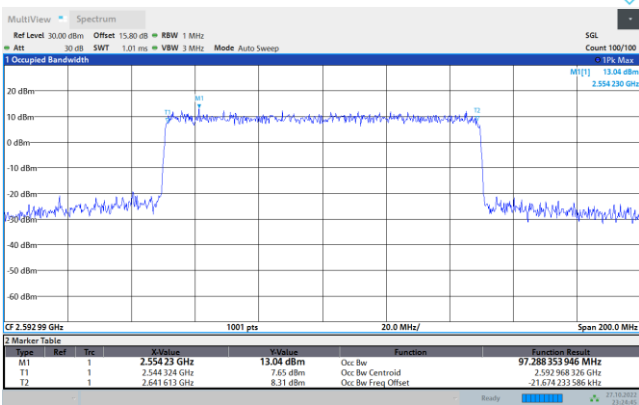

Conducted Band Edge

FR1 n41 / 20MHz / CP OFDM / QPSK

Lowest Band Edge / 1RB0

Highest Band Edge / 1RBmax

Lowest Band Edge / Full RB

Highest Band Edge / Full RB

FR1 n41 / 20MHz / CP OFDM / 16QAM

Lowest Band Edge / 1RB0