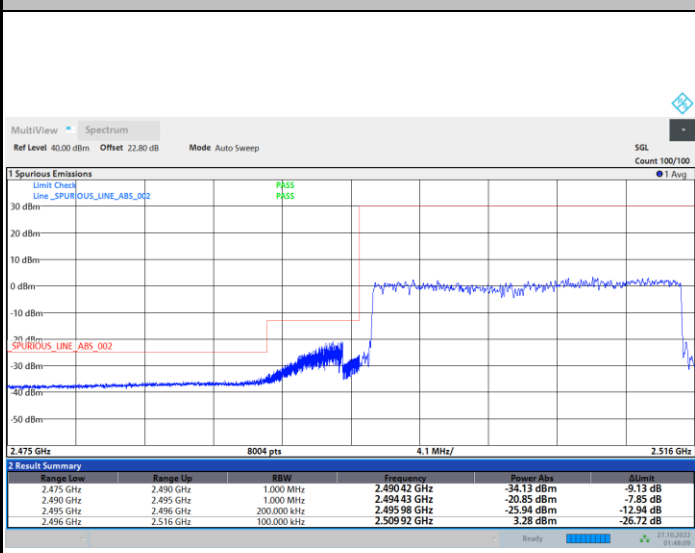

Conducted Band Edge

FR1 n41 / 20MHz / CP OFDM / QPSK

Lowest Band Edge / 1RB0

Highest Band Edge / 1RBmax

Lowest Band Edge / Full RB

Highest Band Edge / Full RB

FR1 n41 / 20MHz / CP OFDM / 16QAM

Lowest Band Edge / 1RB0