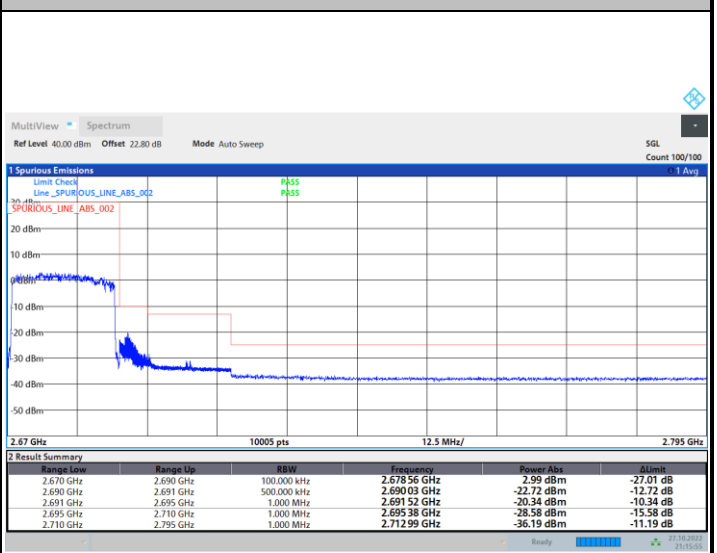

Conducted Band Edge

FR1 n41 / 20MHz / CP OFDM / QPSK

Lowest Band Edge / 1RB0

Highest Band Edge / 1RBmax

Lowest Band Edge / Full RB

Highest Band Edge / Full RB

FR1 n41 / 20MHz / CP OFDM / 16QAM

Lowest Band Edge / 1RB0

Highest Band Edge / 1RBmax

Lowest Band Edge / Full RB

Highest Band Edge / Full RB

FR1 n41 / 20MHz / CP OFDM / 64QAM

Lowest Band Edge / 1RB0

Highest Band Edge / 1RBmax

Lowest Band Edge / Full RB

Highest Band Edge / Full RB