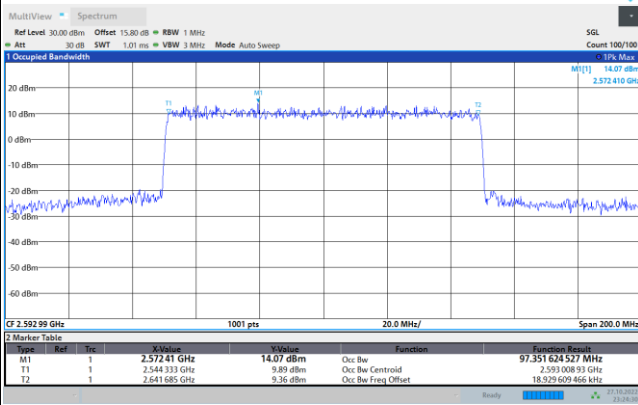

FR1 n41 / 100MHz / CP OFDM / Middle Channel / Full RB

QPSK

16QAM