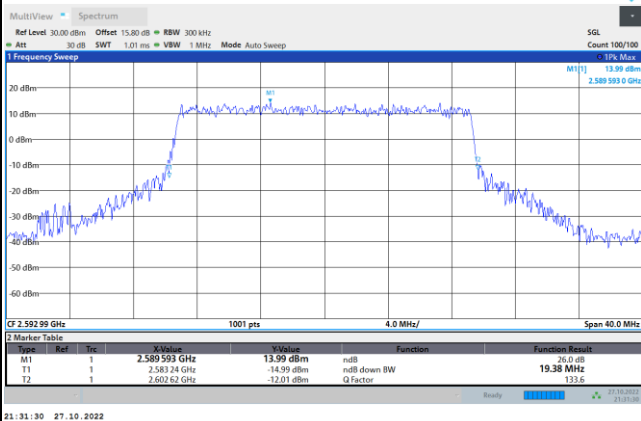

FR1 n41 / 20MHz / CP OFDM / Middle Channel / Full RB

QPSK

16QAM