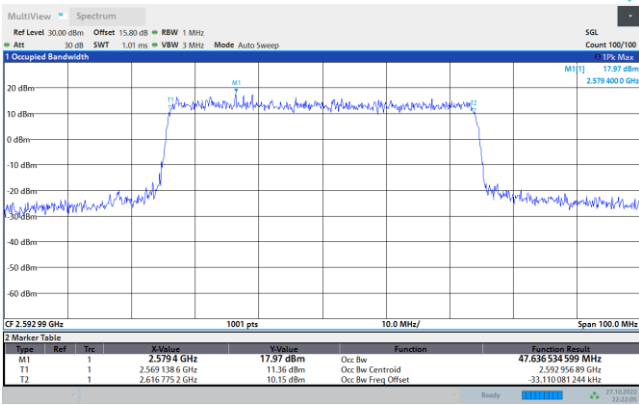

FR1 n41 / 50MHz / CP OFDM / Middle Channel / Full RB

QPSK

16QAM