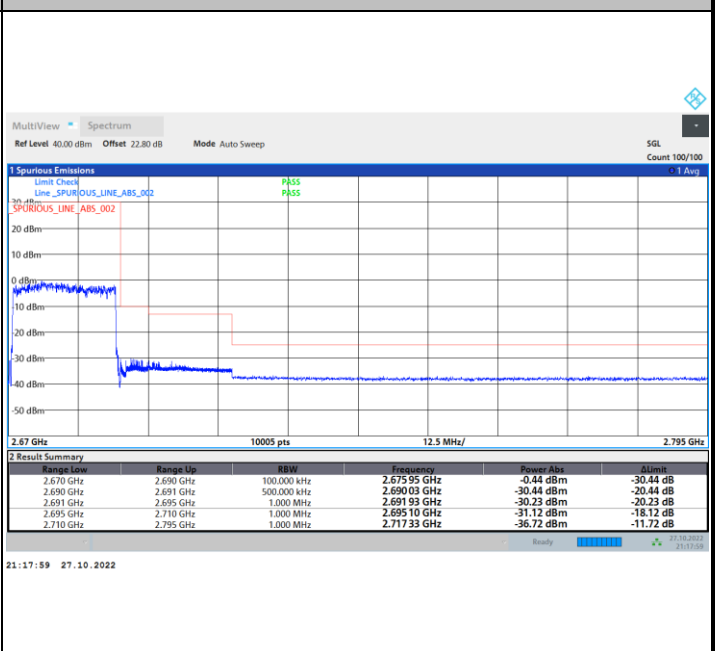

Highest Band Edge / 1RBmax

Lowest Band Edge / Full RB

Highest Band Edge / Full RB

FR1 n41 / 20MHz / CP OFDM / 64QAM

Lowest Band Edge / 1RB0

Highest Band Edge / 1RBmax

Lowest Band Edge / Full RB

Highest Band Edge / Full RB

FR1 n41 / 20MHz / CP OFDM / 256QAM

Lowest Band Edge / 1RB0

Highest Band Edge / 1RBmax

Lowest Band Edge / Full RB

Highest Band Edge / Full RB

FR1 n41 / 30MHz / CP OFDM / QPSK

Lowest Band Edge / Full RB

Highest Band Edge / Full RB

FR1 n41 / 30MHz / CP OFDM / 16QAM

Lowest Band Edge / Full RB

Highest Band Edge / Full RB