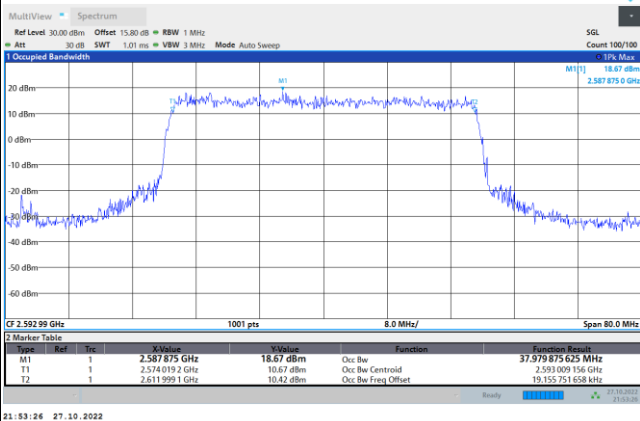

64QAM

256QAM

FR1 n41 / 40MHz / CP OFDM / Middle Channel / Full RB

QPSK

16QAM

64QAM

256QAM

FR1 n41 / 50MHz / CP OFDM / Middle Channel / Full RB