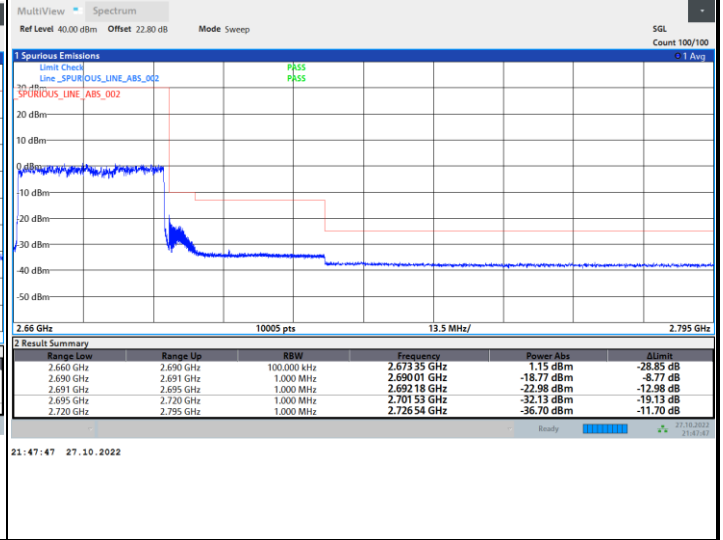

Highest Band Edge / 1RBmax

Lowest Band Edge / Full RB

Highest Band Edge / Full RB

FR1 n41 / 20MHz / CP OFDM / 64QAM

Lowest Band Edge / 1RB0

Highest Band Edge / 1RBmax

Lowest Band Edge / Full RB

Highest Band Edge / Full RB

FR1 n41 / 20MHz / CP OFDM / 256QAM

Lowest Band Edge / 1RB0

Highest Band Edge / 1RBmax

Lowest Band Edge / Full RB

Highest Band Edge / Full RB

FR1 n41 / 30MHz / CP OFDM / QPSK

Lowest Band Edge / Full RB

Highest Band Edge / Full RB

FR1 n41 / 30MHz / CP OFDM / 16QAM

Lowest Band Edge / Full RB

Highest Band Edge / Full RB