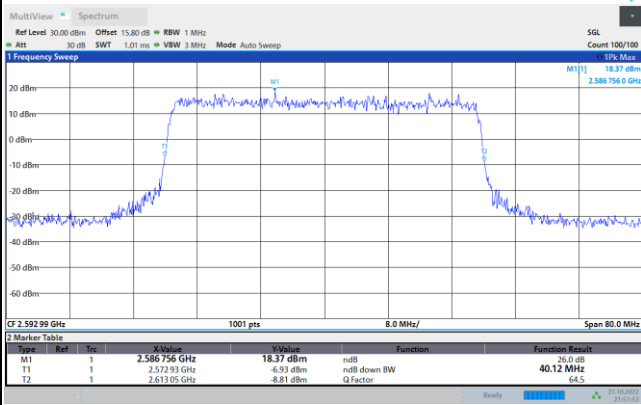

64QAM

256QAM

FR1 n41 / 40MHz / CP OFDM / Middle Channel / Full RB

QPSK

16QAM

64QAM

256QAM

FR1 n41 / 50MHz / CP OFDM / Middle Channel / Full RB