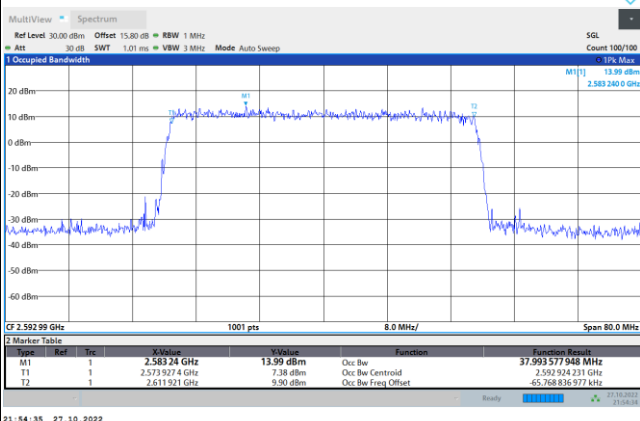

64QAM

256QAM

FR1 n41 / 40MHz / CP OFDM / Middle Channel / Full RB

QPSK

16QAM

64QAM

256QAM

FR1 n41 / 50MHz / CP OFDM / Middle Channel / Full RB