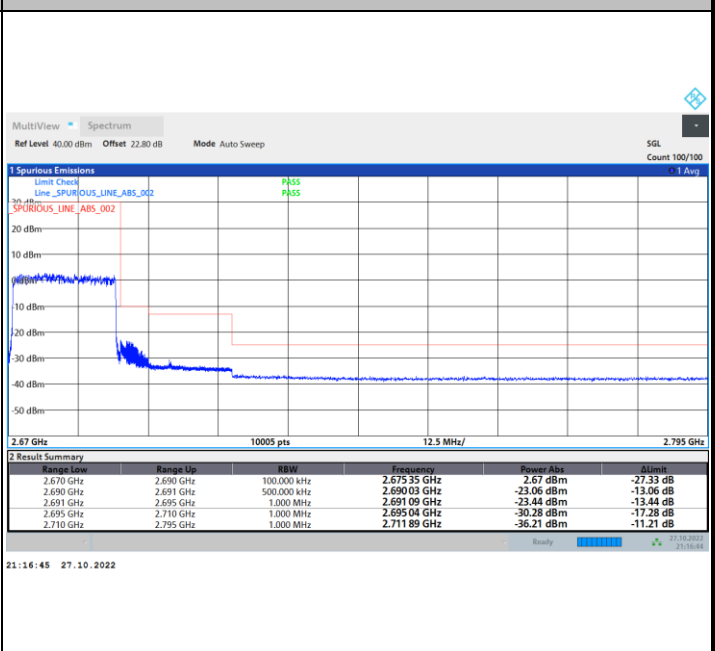

Conducted Band Edge

FR1 n41 / 20MHz / CP OFDM / QPSK

Lowest Band Edge / 1RB0

Highest Band Edge / 1RBmax

Lowest Band Edge / Full RB

Highest Band Edge / Full RB

FR1 n41 / 20MHz / CP OFDM / 16QAM

Lowest Band Edge / 1RB0

Highest Band Edge / 1RBmax

Lowest Band Edge / Full RB

Highest Band Edge / Full RB

FR1 n41 / 20MHz / CP OFDM / 64QAM

Lowest Band Edge / 1RB0

Highest Band Edge / 1RBmax

Lowest Band Edge / Full RB

Highest Band Edge / Full RB