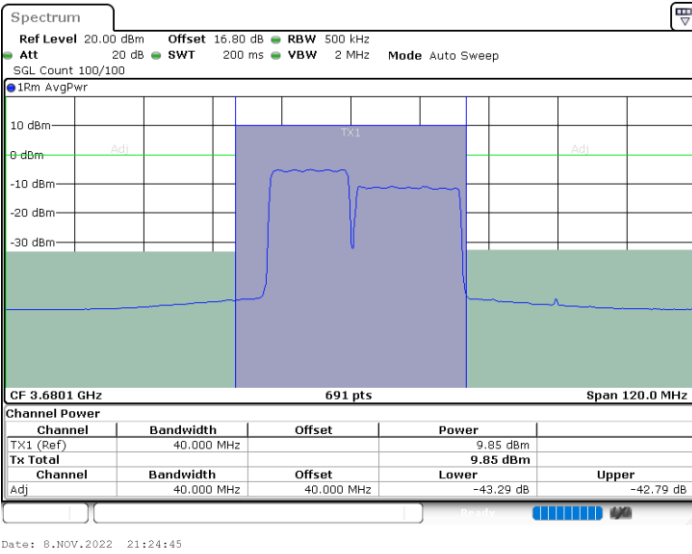

Lowest Channel / 1RB0 and 1RB9

Lowest Channel / 1RB74 and 1RB0

Lowest Channel / FullIRB

N/A

LTE Band 48C / 15MHz+20MHz

QPSK

Middle Channel / 1RB0 and 1RB9

Middle Channel / 1RB74 and 1RB0

Middle Channel / FullIRB

N/A

LTE Band 48C / 15MHz+20MHz

QPSK

Highest Channel / 1RB0 and 1RB99

Highest Channel / 1RB74 and 1RB0

Highest Channel / FullIRB

N/A

LTE Band 48C / 20MHz+5MHz

QPSK

Lowest Channel / 1RB0 and 1RB24

Lowest Channel / 1RB99 and 1RB0

Lowest Channel / FullIRB

N/A

LTE Band 48C / 20MHz+5MHz

QPSK