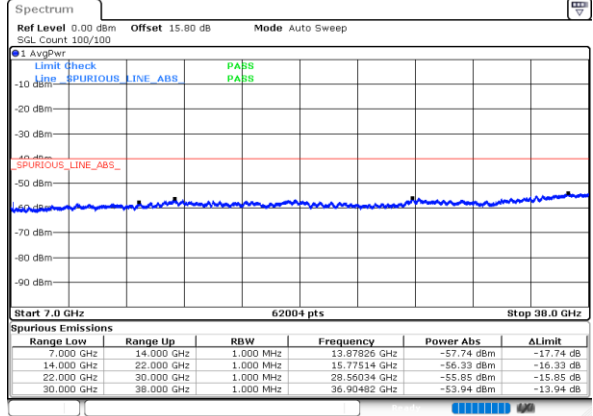

Date: 26.OCT.2022 19:11:33