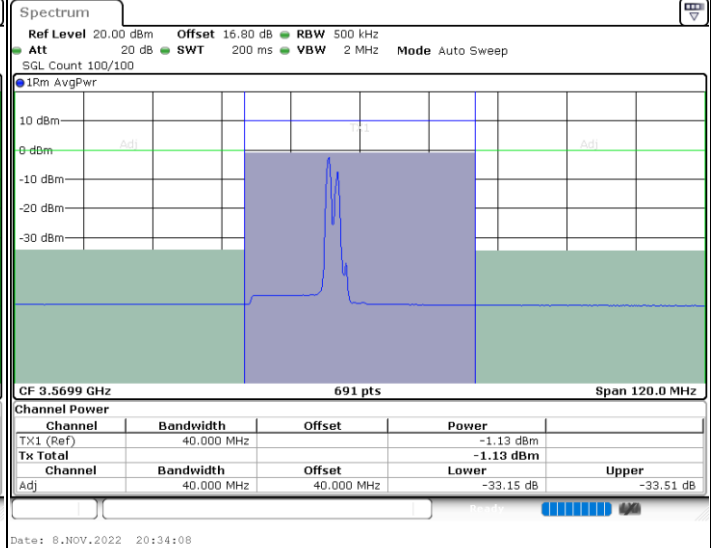

LTE Band 48C / 10MHz+20MHz

QPSK

Highest Channel / 1RB0 and 1RB99

Highest Channel / 1RB49 and 1RB0

Highest Channel / FullIRB

N/A

LTE Band 48C / 15MHz+20MHz

QPSK

Lowest Channel / 1RB0 and 1RB9

Lowest Channel / 1RB74 and 1RB0

Lowest Channel / FullIRB

N/A

LTE Band 48C / 15MHz+20MHz

QPSK

Middle Channel / 1RB0 and 1RB9

Middle Channel / 1RB74 and 1RB0

Middle Channel / FullIRB

N/A

LTE Band 48C / 15MHz+20MHz

QPSK

Highest Channel / 1RB0 and 1RB99

Highest Channel / 1RB74 and 1RB0

Highest Channel / FullIRB

N/A