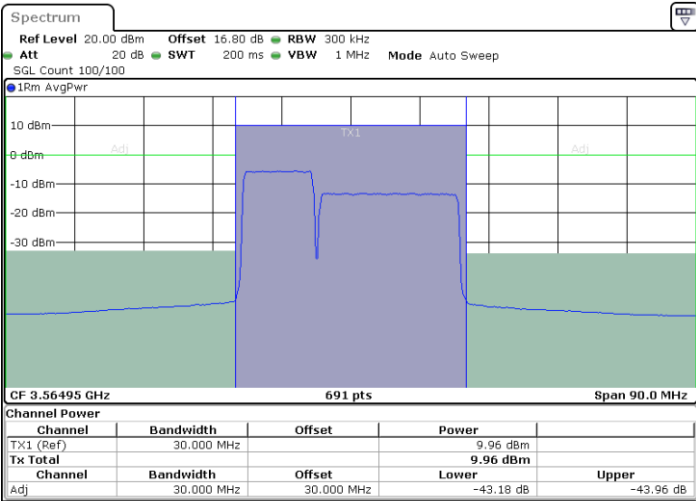

Middle Channel / 1RB24 and 1RB0

Middle Channel / FullIRB

N/A

LTE Band 48C / 5MHz+20MHz

QPSK

Highest Channel / 1RB0 and 1RB99

Highest Channel / 1RB24 and 1RB0

Highest Channel / FullIRB

N/A

LTE Band 48C / 10MHz+20MHz

QPSK

Lowest Channel / 1RB0 and 1RB9

Lowest Channel / 1RB49 and 1RB0

Date: 8.NOV.2022 18:39:57

Date: 8.NOV.2022 18:50:19

Lowest Channel / FullIRB

N/A

Date: 8.NOV.2022 18:31:41

LTE Band 48C / 10MHz+20MHz

QPSK

Middle Channel / 1RB0 and 1RB9

Middle Channel / 1RB49 and 1RB0

Middle Channel / FullIRB

N/A