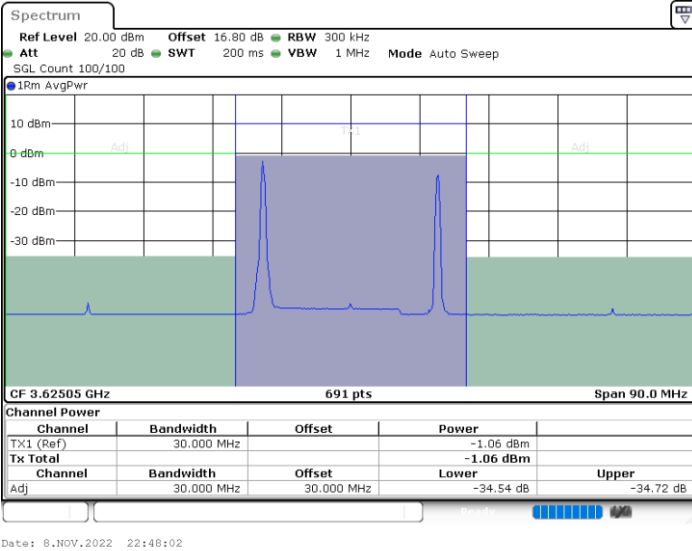

Middle Channel / FullIRB

N/A

LTE Band 48C / 15MHz+20MHz

QPSK

Highest Channel / 1RB0 and 1RB99

Highest Channel / 1RB74 and 1RB0

Highest Channel / FullIRB

N/A

LTE Band 48C / 20MHz+5MHz

QPSK

Lowest Channel / 1RB0 and 1RB24

Lowest Channel / 1RB99 and 1RB0

Lowest Channel / FullIRB

N/A

LTE Band 48C / 20MHz+5MHz

QPSK

Middle Channel / 1RB0 and 1RB24

Middle Channel / 1RB99 and 1RB0

Middle Channel / FullIRB

N/A

LTE Band 48C / 20MHz+5MHz

QPSK

Highest Channel / 1RB0 and 1RB24

Highest Channel / 1RB99 and 1RB0