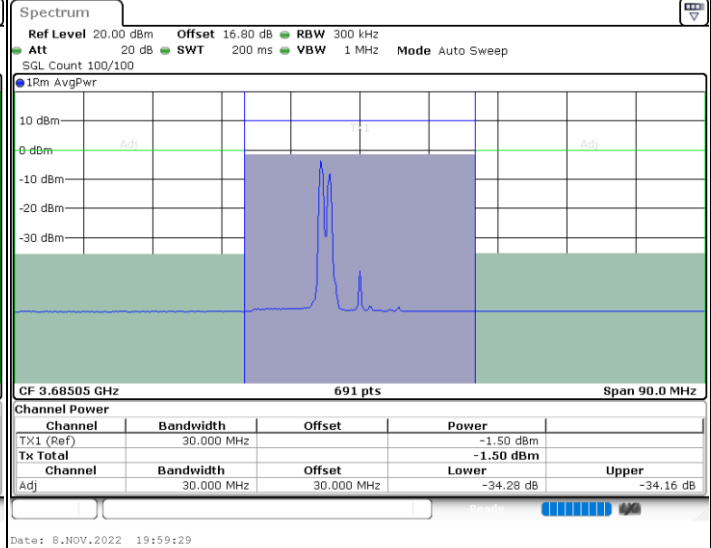

N/A

LTE Band 48C / 10MHz+20MHz

QPSK

Lowest Channel / 1RB0 and 1RB9

Lowest Channel / 1RB49 and 1RB0

Date: 8.NOV.2022 18:39:57

Date: 8.NOV.2022 18:50:19

Lowest Channel / FullIRB

N/A

Date: 8.NOV.2022 18:31:41

LTE Band 48C / 10MHz+20MHz

QPSK

Middle Channel / 1RB0 and 1RB9

Middle Channel / 1RB49 and 1RB0

Middle Channel / FullIRB

N/A

LTE Band 48C / 10MHz+20MHz

QPSK

Highest Channel / 1RB0 and 1RB99

Highest Channel / 1RB49 and 1RB0

Highest Channel / FullIRB

N/A

LTE Band 48C / 15MHz+20MHz

QPSK