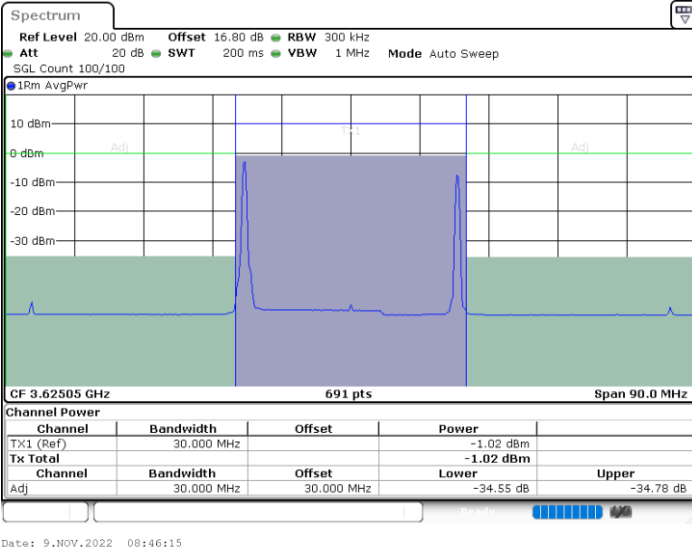

Highest Channel / FullIRB

N/A

LTE Band 48C / 20MHz+10MHz

QPSK

Lowest Channel / 1RB0 and 1RB49

Lowest Channel / 1RB99 and 1RB0

Date: 9.NOV.2022 00:15:34

Date: 9.NOV.2022 00:25:57

Lowest Channel / FullIRB

N/A

Date: 9.NOV.2022 00:07:17

LTE Band 48C / 20MHz+10MHz

QPSK

Middle Channel / 1RB0 and 1RB49

Middle Channel / 1RB99 and 1RB0

Middle Channel / FullIRB

N/A

LTE Band 48C / 20MHz+10MHz

QPSK

Highest Channel / 1RB0 and 1RB49

Highest Channel / 1RB99 and 1RB0

Highest Channel / FullIRB

N/A

LTE Band 48C / 20MHz+15MHz