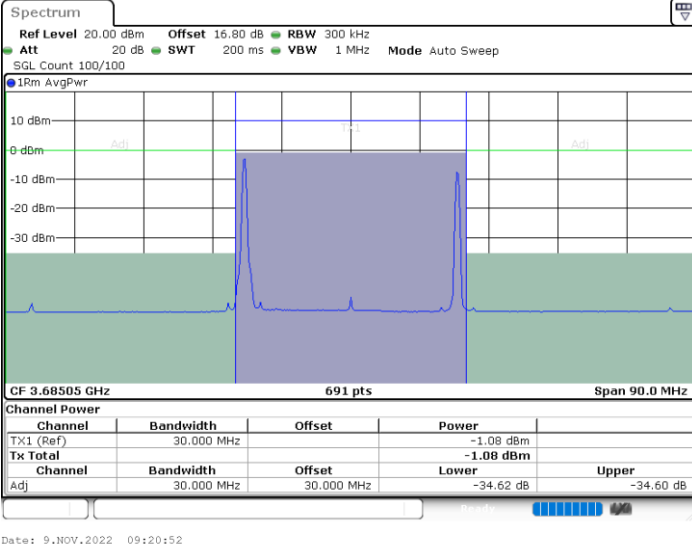

Lowest Channel / FullIRB

N/A

Date: 9.NOV.2022 00:07:17

LTE Band 48C / 20MHz+10MHz

QPSK

Middle Channel / 1RB0 and 1RB49

Middle Channel / 1RB99 and 1RB0

Middle Channel / FullIRB

N/A

LTE Band 48C / 20MHz+10MHz

QPSK

Highest Channel / 1RB0 and 1RB49

Highest Channel / 1RB99 and 1RB0

Highest Channel / FullIRB

N/A

LTE Band 48C / 20MHz+15MHz

QPSK

Lowest Channel / 1RB0 and 1RB74

Lowest Channel / 1RB99 and 1RB0

Lowest Channel / FullIRB

N/A

LTE Band 48C / 20MHz+15MHz

QPSK

Middle Channel / 1RB0 and 1RB74