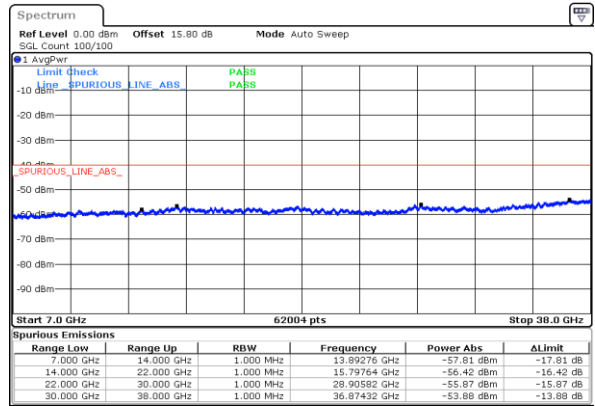

Conducted Spurious Emission

LTE Band 48 / 5MHz

Lowest Channel / QPSK

Middle Channel / QPSK

Highest Channel / QPSK

LTE Band 48 / 10MHz

Lowest Channel / QPSK

Date: 26.OCT.2022 18:36:11

Date: 26.OCT.2022 18:37:24

Middle Channel / QPSK

Date: 26.OCT.2022 18:47:28

Date: 26.OCT.2022 18:48:41

Highest Channel / QPSK

Date: 26.OCT.2022 18:58:52

Date: 26.OCT.2022 19:00:04

LTE Band 48 / 15MHz