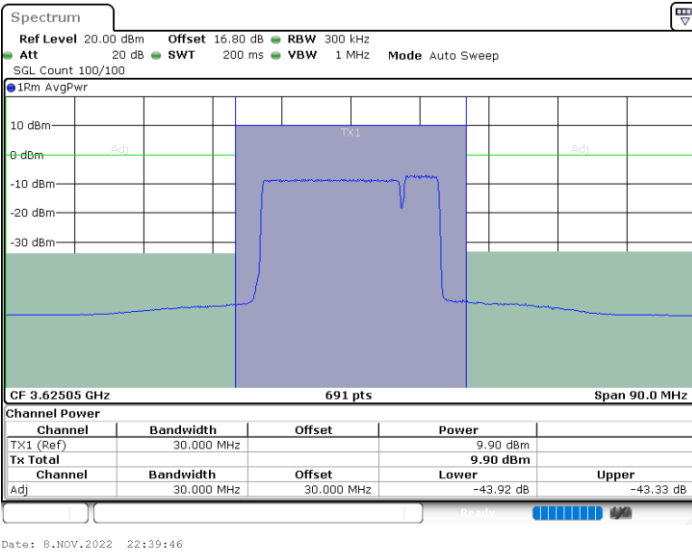

Middle Channel / FullIRB

N/A

LTE Band 48C / 15MHz+20MHz

QPSK

Highest Channel / 1RB0 and 1RB99

Highest Channel / 1RB74 and 1RB0

Highest Channel / FullIRB

N/A

LTE Band 48C / 20MHz+5MHz

QPSK

Lowest Channel / 1RB0 and 1RB24

Lowest Channel / 1RB99 and 1RB0

Lowest Channel / FullIRB

N/A

LTE Band 48C / 20MHz+5MHz

QPSK

Middle Channel / 1RB0 and 1RB24

Middle Channel / 1RB99 and 1RB0

Middle Channel / FullIRB

N/A

LTE Band 48C / 20MHz+5MHz

QPSK

Highest Channel / 1RB0 and 1RB24

Highest Channel / 1RB99 and 1RB0