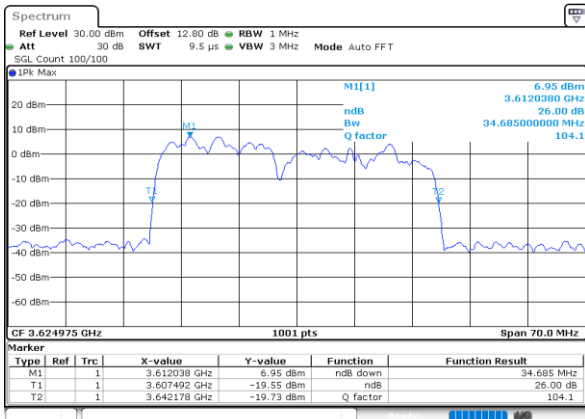

Middle Channel / 15MHz+20MHz

Date: 9.NOV.2022 15:29:03