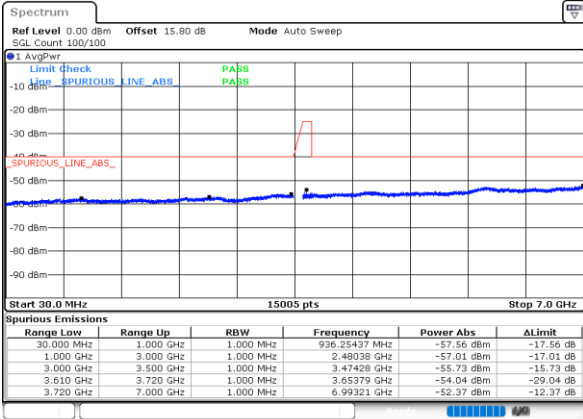

Lowest Channel / QPSK

Date: 26.OCT.2022 19:10:20

Date: 26.OCT.2022 19:11:33

Middle Channel / QPSK

Date: 26.OCT.2022 19:21:38

Date: 26.OCT.2022 19:22:51

Highest Channel / QPSK

Date: 26.OCT.2022 19:33:01

Date: 26.OCT.2022 19:34:14

LTE Band 48 / 20MHz

Lowest Channel / QPSK

Middle Channel / QPSK

Highest Channel / QPSK

Frequency Stability

Test Conditions		LTE Band 48 (QPSK) / Middle Channel	Limit
Temperature (°C)	Voltage (Volt)	BW 10MHz	Note 2.
		Deviation (ppm)	Result
50	Normal Voltage	0.0006	PASS
40	Normal Voltage	0.0039	
30	Normal Voltage	0.0044	
20(Ref.)	Normal Voltage	0.0000	
10	Normal Voltage	0.0011	
0	Normal Voltage	0.0035	
-10	Normal Voltage	0.0021	
-20	Normal Voltage	0.0036	
-30	Normal Voltage	0.0007	
20	Maximum Voltage	0.0027	
20	Normal Voltage	0.0000	
20	Battery End Point	0.0016	

Note:

- 1. Normal Voltage = 3.3 V. ; Battery End Point (BEP) = 3.135 V. ; Maximum Voltage = 4.4 V.
- 2. The frequency fundamental emissions stay within the authorized frequency block.

LTE Band 48C

26dB Bandwidth