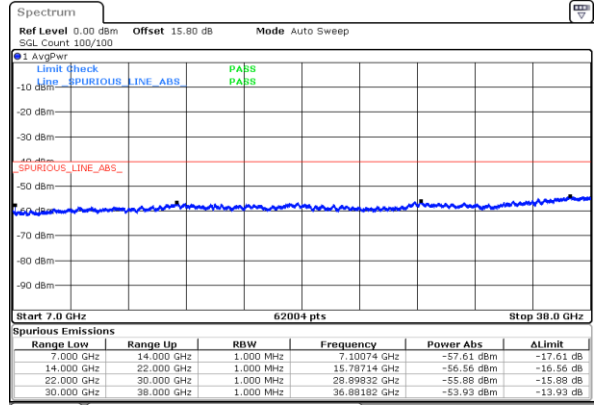

Conducted Spurious Emission

LTE Band 48 / 5MHz

Lowest Channel / QPSK

Middle Channel / QPSK

Highest Channel / QPSK

LTE Band 48 / 10MHz

Lowest Channel / QPSK

Date: 26.OCT.2022 18:36:11

Date: 26.OCT.2022 18:37:24

Middle Channel / QPSK

Date: 26.OCT.2022 18:47:28

Date: 26.OCT.2022 18:48:41

Highest Channel / QPSK

Date: 26.OCT.2022 18:58:52

Date: 26.OCT.2022 19:00:04

LTE Band 48 / 15MHz