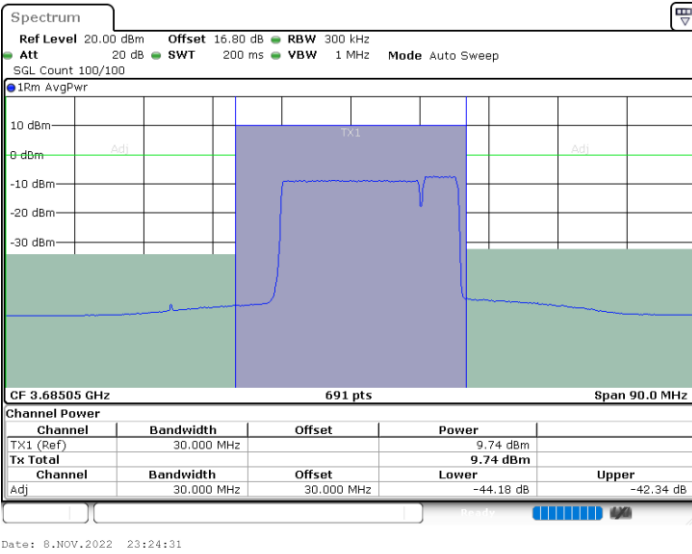

LTE Band 48C / 20MHz+5MHz

QPSK

Lowest Channel / 1RB0 and 1RB24

Lowest Channel / 1RB99 and 1RB0

Lowest Channel / FullIRB

N/A

LTE Band 48C / 20MHz+5MHz

QPSK

Middle Channel / 1RB0 and 1RB24

Middle Channel / 1RB99 and 1RB0

Middle Channel / FullIRB

N/A

LTE Band 48C / 20MHz+5MHz

QPSK

Highest Channel / 1RB0 and 1RB24

Highest Channel / 1RB99 and 1RB0

Highest Channel / FullIRB

N/A

LTE Band 48C / 20MHz+10MHz

QPSK

Lowest Channel / 1RB0 and 1RB49

Lowest Channel / 1RB99 and 1RB0

Date: 9.NOV.2022 00:15:34

Date: 9.NOV.2022 00:25:57