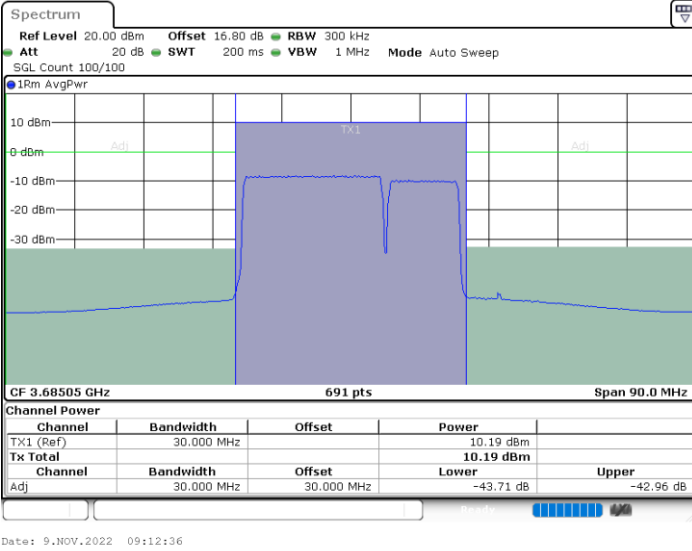

Lowest Channel / FullIRB

N/A

Date: 9.NOV.2022 00:07:17

LTE Band 48C / 20MHz+10MHz

QPSK

Middle Channel / 1RB0 and 1RB49

Middle Channel / 1RB99 and 1RB0

Middle Channel / FullIRB

N/A

LTE Band 48C / 20MHz+10MHz

QPSK

Highest Channel / 1RB0 and 1RB49

Highest Channel / 1RB99 and 1RB0

Highest Channel / FullIRB

N/A

LTE Band 48C / 20MHz+15MHz

QPSK

Lowest Channel / 1RB0 and 1RB74

Lowest Channel / 1RB99 and 1RB0

Lowest Channel / FullIRB

N/A

LTE Band 48C / 20MHz+15MHz

QPSK

Middle Channel / 1RB0 and 1RB74