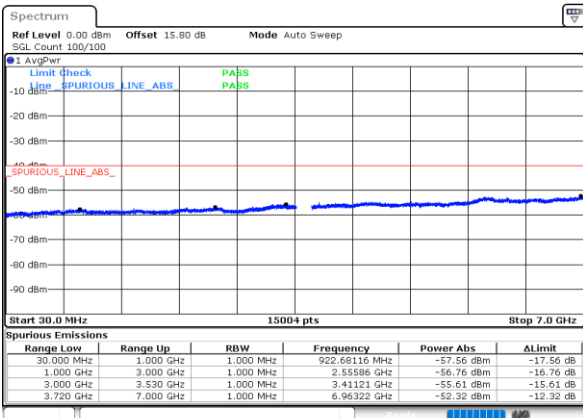

Date: 26.OCT.2022 19:34:14

LTE Band 48 / 20MHz

Lowest Channel / QPSK

Middle Channel / QPSK

Highest Channel / QPSK

Frequency Stability

Test Conditions		LTE Band 48 (QPSK) / Middle Channel	Limit
Temperature (°C)	Voltage (Volt)	BW 10MHz	Note 2.
		Deviation (ppm)	Result
50	Normal Voltage	0.0006	PASS
40	Normal Voltage	0.0039	
30	Normal Voltage	0.0044	
20(Ref.)	Normal Voltage	0.0000	
10	Normal Voltage	0.0011	
0	Normal Voltage	0.0035	
-10	Normal Voltage	0.0021	
-20	Normal Voltage	0.0036	
-30	Normal Voltage	0.0007	
20	Maximum Voltage	0.0027	
20	Normal Voltage	0.0000	
20	Battery End Point	0.0016	

Note:

- 1. Normal Voltage = 3.3 V. ; Battery End Point (BEP) = 3.135 V. ; Maximum Voltage = 4.4 V.
- 2. The frequency fundamental emissions stay within the authorized frequency block.

LTE Band 48C

26dB Bandwidth

Mode	LTE Band 48C : 26dB BW(MHz)			
QPSK				
BW	5MHz+20MHz	10MHz+20MHz	15MHz+20MHz	20MHz+5MHz
Middle CH	24.83	29.79	34.83	24.93
BW	20MHz+10MHz	20MHz+15MHz	20MHz+20MHz	N/A
Middle CH	30.03	35.04	39.80	-