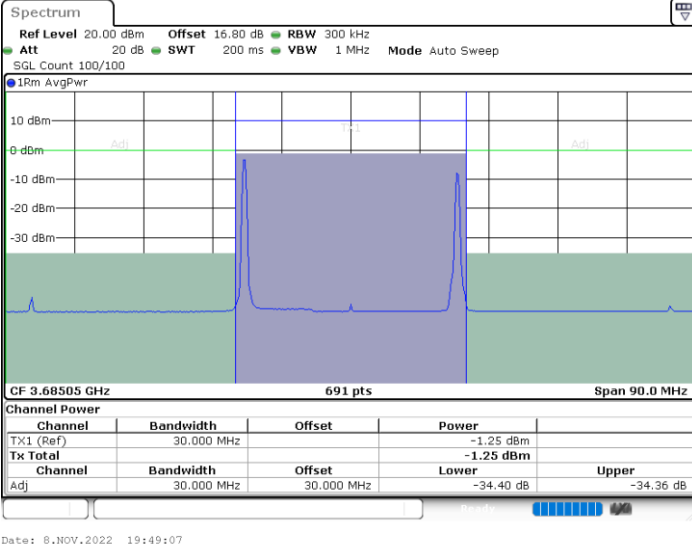

N/A

LTE Band 48C / 10MHz+20MHz

QPSK

Lowest Channel / 1RB0 and 1RB9

Lowest Channel / 1RB49 and 1RB0

Date: 8.NOV.2022 18:39:57

Date: 8.NOV.2022 18:50:19

Lowest Channel / FullIRB

N/A

Date: 8.NOV.2022 18:31:41

LTE Band 48C / 10MHz+20MHz

QPSK

Middle Channel / 1RB0 and 1RB9

Middle Channel / 1RB49 and 1RB0

Middle Channel / FullIRB

N/A

LTE Band 48C / 10MHz+20MHz

QPSK

Highest Channel / 1RB0 and 1RB99

Highest Channel / 1RB49 and 1RB0

Highest Channel / FullIRB

N/A

LTE Band 48C / 15MHz+20MHz

QPSK