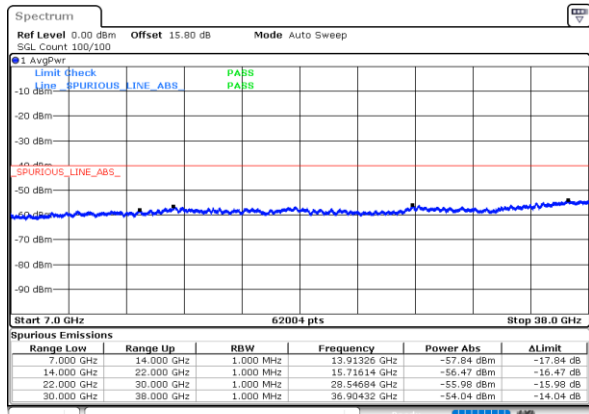

Conducted Spurious Emission

LTE Band 48 / 5MHz

Lowest Channel / QPSK

Middle Channel / QPSK

Highest Channel / QPSK

LTE Band 48 / 10MHz

Lowest Channel / QPSK

Date: 26.OCT.2022 18:36:11

Date: 26.OCT.2022 18:37:24

Middle Channel / QPSK

Date: 26.OCT.2022 18:47:28

Date: 26.OCT.2022 18:48:41

Highest Channel / QPSK

Date: 26.OCT.2022 18:58:52

Date: 26.OCT.2022 19:00:04

LTE Band 48 / 15MHz