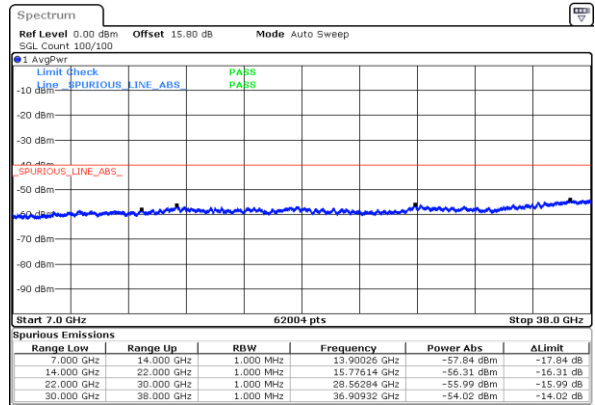

Conducted Spurious Emission

LTE Band 48 / 5MHz

Lowest Channel / QPSK

Middle Channel / QPSK

Highest Channel / QPSK

LTE Band 48 / 10MHz

Lowest Channel / QPSK

Date: 26.OCT.2022 18:36:11

Date: 26.OCT.2022 18:37:24

Middle Channel / QPSK

Date: 26.OCT.2022 18:47:28

Date: 26.OCT.2022 18:48:41

Highest Channel / QPSK

Date: 26.OCT.2022 18:58:52

Date: 26.OCT.2022 19:00:04

LTE Band 48 / 15MHz