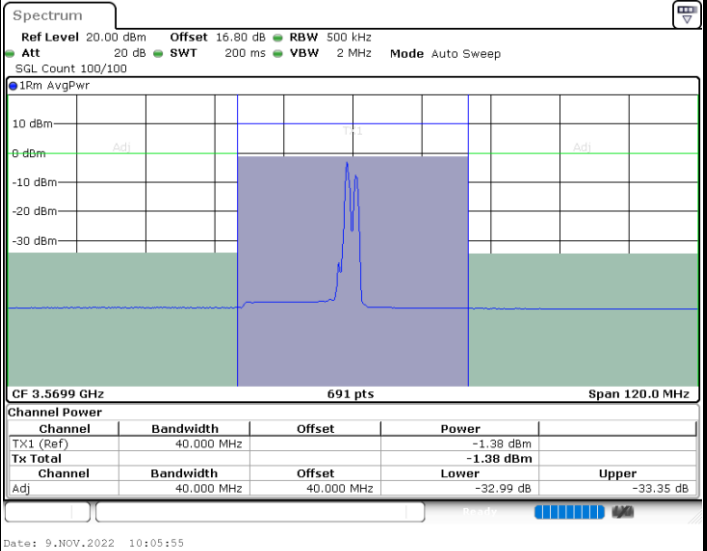

Highest Channel / FullIRB

N/A

LTE Band 48C / 20MHz+10MHz

QPSK

Lowest Channel / 1RB0 and 1RB49

Lowest Channel / 1RB99 and 1RB0

Date: 9.NOV.2022 00:15:34

Date: 9.NOV.2022 00:25:57

Lowest Channel / FullIRB

N/A

Date: 9.NOV.2022 00:07:17

LTE Band 48C / 20MHz+10MHz

QPSK

Middle Channel / 1RB0 and 1RB49

Middle Channel / 1RB99 and 1RB0

Middle Channel / FullIRB

N/A

LTE Band 48C / 20MHz+10MHz

QPSK

Highest Channel / 1RB0 and 1RB49

Highest Channel / 1RB99 and 1RB0

Highest Channel / FullIRB

N/A

LTE Band 48C / 20MHz+15MHz

QPSK

Lowest Channel / 1RB0 and 1RB74

Lowest Channel / 1RB99 and 1RB0

Lowest Channel / FullIRB

N/A

LTE Band 48C / 20MHz+15MHz

QPSK

Middle Channel / 1RB0 and 1RB74