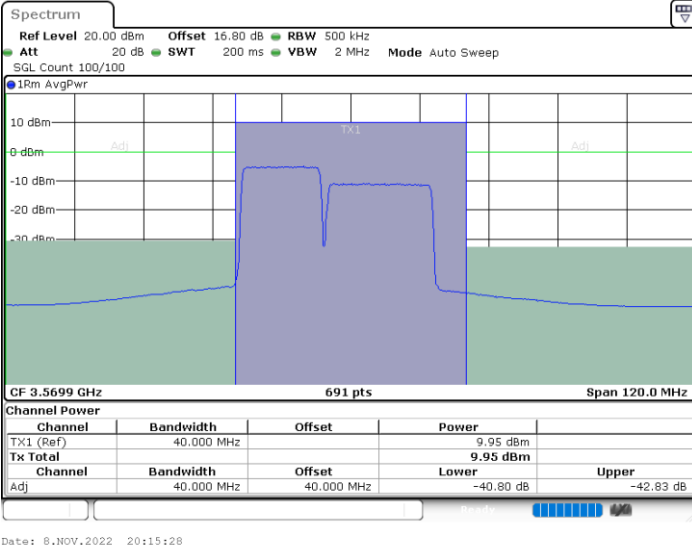

LTE Band 48C / 10MHz+20MHz

QPSK

Highest Channel / 1RB0 and 1RB99

Highest Channel / 1RB49 and 1RB0

Highest Channel / FullIRB

N/A

LTE Band 48C / 15MHz+20MHz

QPSK

Lowest Channel / 1RB0 and 1RB9

Lowest Channel / 1RB74 and 1RB0

Lowest Channel / FullIRB

N/A

LTE Band 48C / 15MHz+20MHz

QPSK

Middle Channel / 1RB0 and 1RB9

Middle Channel / 1RB74 and 1RB0