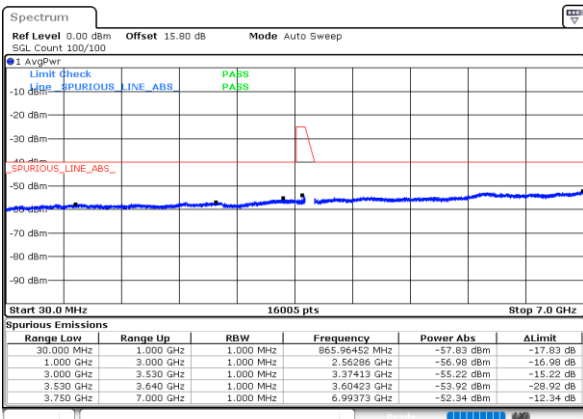

Date: 26.OCT.2022 19:34:14

LTE Band 48 / 20MHz

Lowest Channel / QPSK

Middle Channel / QPSK

Highest Channel / QPSK

Frequency Stability

Test Conditions		LTE Band 48 (QPSK) / Middle Channel	Limit
Temperature (°C)	Voltage (Volt)	BW 10MHz	Note 2.
		Deviation (ppm)	Result
50	Normal Voltage	0.0006	PASS
40	Normal Voltage	0.0039	
30	Normal Voltage	0.0044	
20(Ref.)	Normal Voltage	0.0000	
10	Normal Voltage	0.0011	
0	Normal Voltage	0.0035	
-10	Normal Voltage	0.0021	
-20	Normal Voltage	0.0036	
-30	Normal Voltage	0.0007	
20	Maximum Voltage	0.0027	
20	Normal Voltage	0.0000	
20	Battery End Point	0.0016	

Note:

- 1. Normal Voltage = 3.3 V. ; Battery End Point (BEP) = 3.135 V. ; Maximum Voltage = 4.4 V.
- 2. The frequency fundamental emissions stay within the authorized frequency block.

LTE Band 48C

26dB Bandwidth

Mode	LTE Band 48C : 26dB BW(MHz)			
QPSK				
BW	5MHz+20MHz	10MHz+20MHz	15MHz+20MHz	20MHz+5MHz
Middle CH	24.83	29.79	34.83	24.93
BW	20MHz+10MHz	20MHz+15MHz	20MHz+20MHz	N/A
Middle CH	30.03	35.04	39.80	-