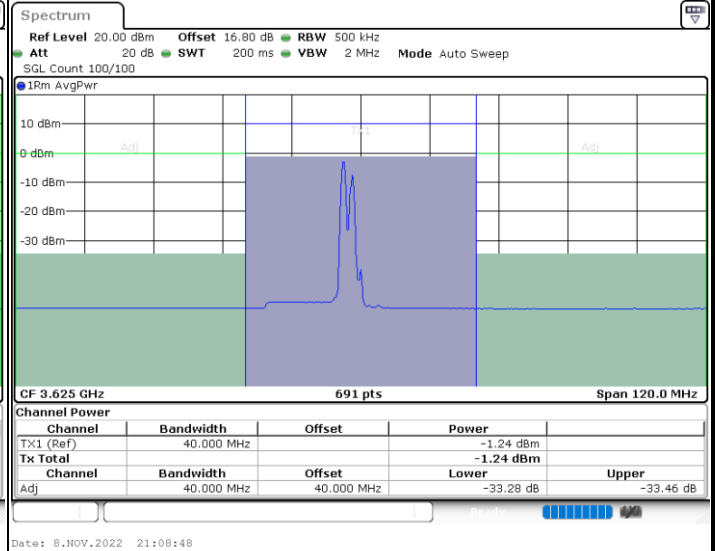

LTE Band 48C / 10MHz+20MHz

QPSK

Highest Channel / 1RB0 and 1RB99

Highest Channel / 1RB49 and 1RB0

Highest Channel / FullIRB

N/A

LTE Band 48C / 15MHz+20MHz

QPSK

Lowest Channel / 1RB0 and 1RB9

Lowest Channel / 1RB74 and 1RB0

Lowest Channel / FullIRB

N/A

LTE Band 48C / 15MHz+20MHz

QPSK

Middle Channel / 1RB0 and 1RB9

Middle Channel / 1RB74 and 1RB0

Middle Channel / FullIRB

N/A

LTE Band 48C / 15MHz+20MHz

QPSK

Highest Channel / 1RB0 and 1RB99

Highest Channel / 1RB74 and 1RB0

Highest Channel / FullIRB

N/A