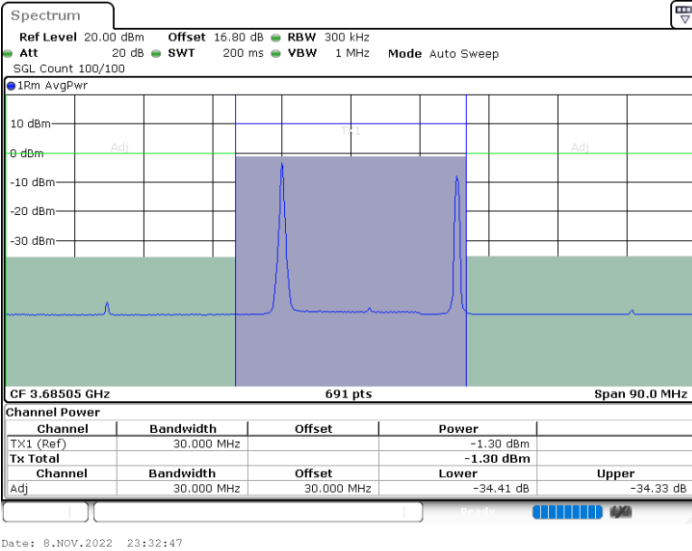

LTE Band 48C / 20MHz+5MHz

QPSK

Lowest Channel / 1RB0 and 1RB24

Lowest Channel / 1RB99 and 1RB0

Lowest Channel / FullIRB

N/A

LTE Band 48C / 20MHz+5MHz

QPSK

Middle Channel / 1RB0 and 1RB24

Middle Channel / 1RB99 and 1RB0

Middle Channel / FullIRB

N/A

LTE Band 48C / 20MHz+5MHz

QPSK

Highest Channel / 1RB0 and 1RB24

Highest Channel / 1RB99 and 1RB0

Highest Channel / FullIRB

N/A

LTE Band 48C / 20MHz+10MHz

QPSK

Lowest Channel / 1RB0 and 1RB49

Lowest Channel / 1RB99 and 1RB0

Date: 9.NOV.2022 00:15:34

Date: 9.NOV.2022 00:25:57