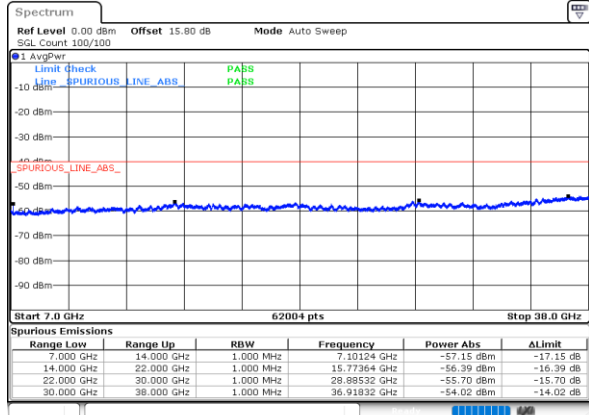

Conducted Spurious Emission

LTE Band 48 / 5MHz

Lowest Channel / QPSK

Middle Channel / QPSK

Highest Channel / QPSK

LTE Band 48 / 10MHz

Lowest Channel / QPSK

Date: 26.OCT.2022 18:36:11

Date: 26.OCT.2022 18:37:24

Middle Channel / QPSK

Date: 26.OCT.2022 18:47:28

Date: 26.OCT.2022 18:48:41

Highest Channel / QPSK

Date: 26.OCT.2022 18:58:52

Date: 26.OCT.2022 19:00:04

LTE Band 48 / 15MHz