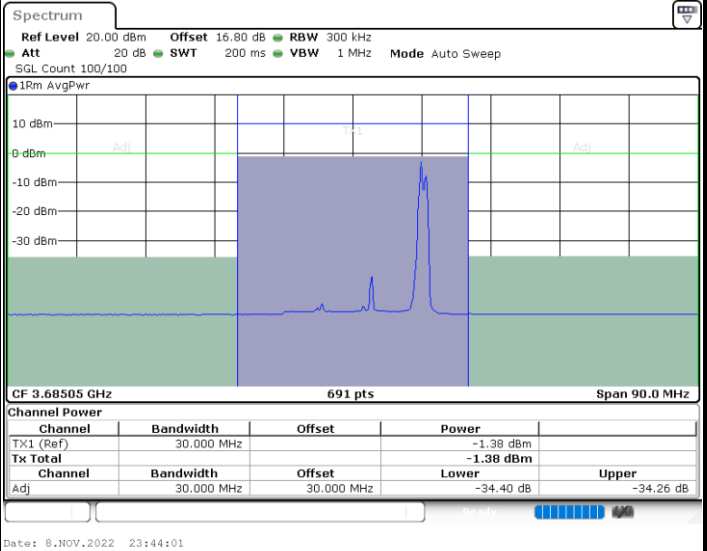

LTE Band 48C / 20MHz+5MHz

QPSK

Lowest Channel / 1RB0 and 1RB24

Lowest Channel / 1RB99 and 1RB0

Lowest Channel / FullIRB

N/A

LTE Band 48C / 20MHz+5MHz

QPSK

Middle Channel / 1RB0 and 1RB24

Middle Channel / 1RB99 and 1RB0

Middle Channel / FullIRB

N/A

LTE Band 48C / 20MHz+5MHz

QPSK

Highest Channel / 1RB0 and 1RB24

Highest Channel / 1RB99 and 1RB0

Highest Channel / FullIRB

N/A

LTE Band 48C / 20MHz+10MHz

QPSK

Lowest Channel / 1RB0 and 1RB49

Lowest Channel / 1RB99 and 1RB0

Date: 9.NOV.2022 00:15:34

Date: 9.NOV.2022 00:25:57