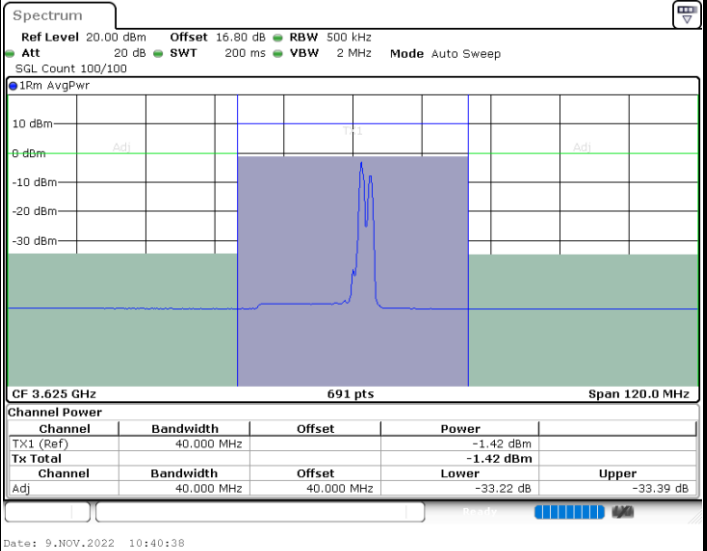

LTE Band 48C / 20MHz+15MHz

QPSK

Middle Channel / 1RB0 and 1RB74

Middle Channel / 1RB99 and 1RB0