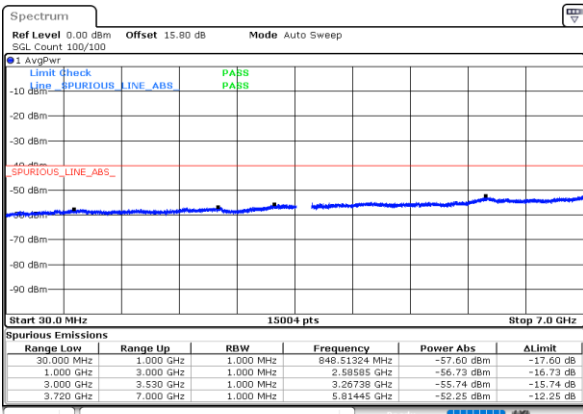

Conducted Spurious Emission

LTE Band 48 / 5MHz

Lowest Channel / QPSK

Middle Channel / QPSK

Highest Channel / QPSK

LTE Band 48 / 10MHz

Lowest Channel / QPSK

Date: 26.OCT.2022 18:36:11

Date: 26.OCT.2022 18:37:24

Middle Channel / QPSK

Date: 26.OCT.2022 18:47:28

Date: 26.OCT.2022 18:48:41

Highest Channel / QPSK

Date: 26.OCT.2022 18:58:52

Date: 26.OCT.2022 19:00:04

LTE Band 48 / 15MHz