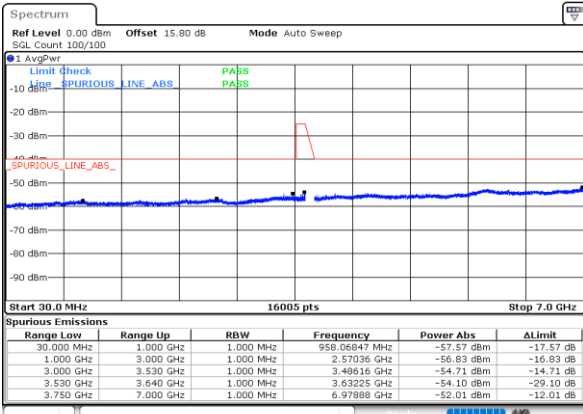

Date: 26.OCT.2022 18:37:24

Middle Channel / QPSK

Date: 26.OCT.2022 18:47:28

Date: 26.OCT.2022 18:48:41

Highest Channel / QPSK

Date: 26.OCT.2022 18:58:52

Date: 26.OCT.2022 19:00:04

LTE Band 48 / 15MHz

Note:

- 1. Normal Voltage = 3.3 V. ; Battery End Point (BEP) = 3.135 V. ; Maximum Voltage = 4.4 V.
- 2. The frequency fundamental emissions stay within the authorized frequency block.

LTE Band 48C

26dB Bandwidth