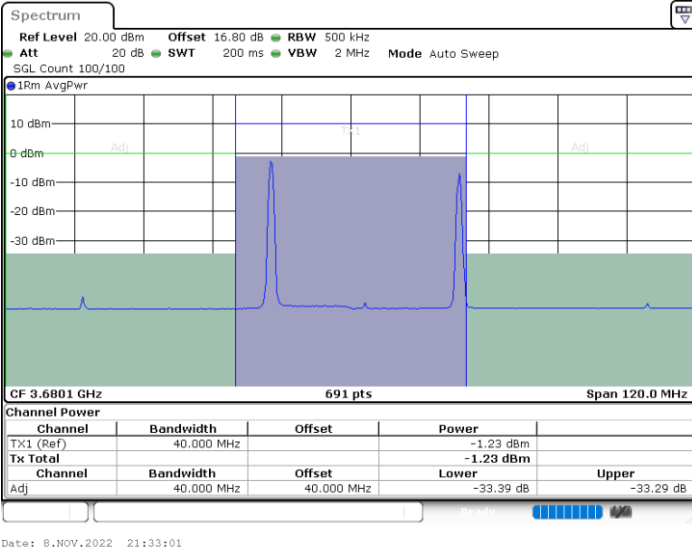

Lowest Channel / 1RB0 and 1RB9

Lowest Channel / 1RB74 and 1RB0

Lowest Channel / FullIRB

N/A

LTE Band 48C / 15MHz+20MHz

QPSK

Middle Channel / 1RB0 and 1RB9

Middle Channel / 1RB74 and 1RB0

Middle Channel / FullIRB

N/A

LTE Band 48C / 15MHz+20MHz

QPSK

Highest Channel / 1RB0 and 1RB99

Highest Channel / 1RB74 and 1RB0

Highest Channel / FullIRB

N/A

LTE Band 48C / 20MHz+5MHz

QPSK

Lowest Channel / 1RB0 and 1RB24

Lowest Channel / 1RB99 and 1RB0

Lowest Channel / FullIRB

N/A

LTE Band 48C / 20MHz+5MHz

QPSK

Middle Channel / 1RB0 and 1RB24

Middle Channel / 1RB99 and 1RB0

Middle Channel / FullIRB

N/A

LTE Band 48C / 20MHz+5MHz

QPSK

Highest Channel / 1RB0 and 1RB24

Highest Channel / 1RB99 and 1RB0