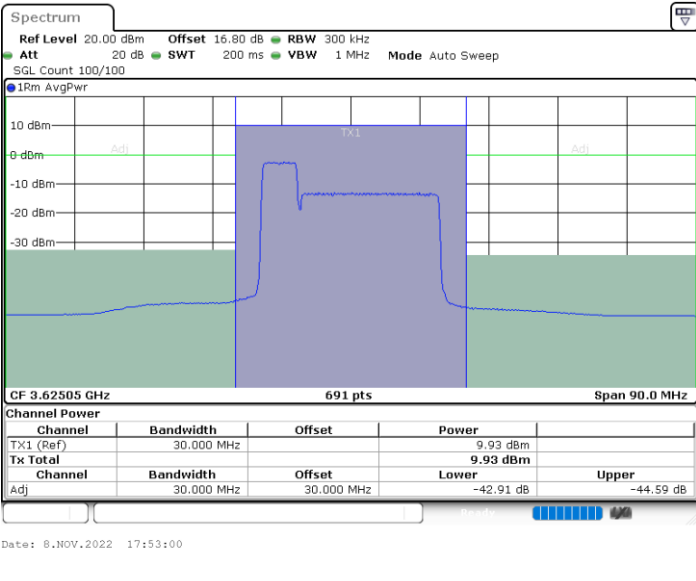

Middle Channel / 20MHz+10MHz

Date: 9.NOV.2022 15:37:38

Middle Channel / 20MHz+15MHz

Date: 9.NOV.2022 15:42:52

ACLR

LTE Band 48C / 5MHz+20MHz

QPSK

Middle Channel / 1RB0 and 1RB9

Middle Channel / 1RB24 and 1RB0

Middle Channel / FullIRB

N/A

LTE Band 48C / 5MHz+20MHz

QPSK

Highest Channel / 1RB0 and 1RB99

Highest Channel / 1RB24 and 1RB0

Highest Channel / FullIRB