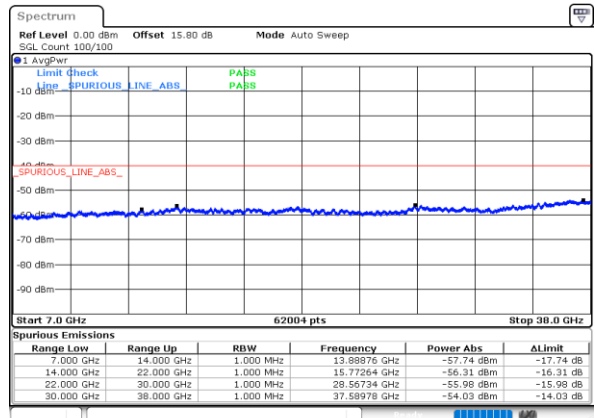

Date: 26.OCT.2022 19:34:14

LTE Band 48 / 20MHz

Lowest Channel / QPSK

Middle Channel / QPSK

Highest Channel / QPSK

Frequency Stability

Test Conditions		LTE Band 48 (QPSK) / Middle Channel	Limit
Temperature (°C)	Voltage (Volt)	BW 10MHz	Note 2.
		Deviation (ppm)	Result
50	Normal Voltage	0.0006	PASS
40	Normal Voltage	0.0039	
30	Normal Voltage	0.0044	
20(Ref.)	Normal Voltage	0.0000	
10	Normal Voltage	0.0011	
0	Normal Voltage	0.0035	
-10	Normal Voltage	0.0021	
-20	Normal Voltage	0.0036	
-30	Normal Voltage	0.0007	
20	Maximum Voltage	0.0027	
20	Normal Voltage	0.0000	
20	Battery End Point	0.0016	

Note:

- 1. Normal Voltage = 3.3 V. ; Battery End Point (BEP) = 3.135 V. ; Maximum Voltage = 4.4 V.
- 2. The frequency fundamental emissions stay within the authorized frequency block.

LTE Band 48C

26dB Bandwidth

Mode	LTE Band 48C : 26dB BW(MHz)			
QPSK				
BW	5MHz+20MHz	10MHz+20MHz	15MHz+20MHz	20MHz+5MHz
Middle CH	24.83	29.79	34.83	24.93
BW	20MHz+10MHz	20MHz+15MHz	20MHz+20MHz	N/A
Middle CH	30.03	35.04	39.80	-