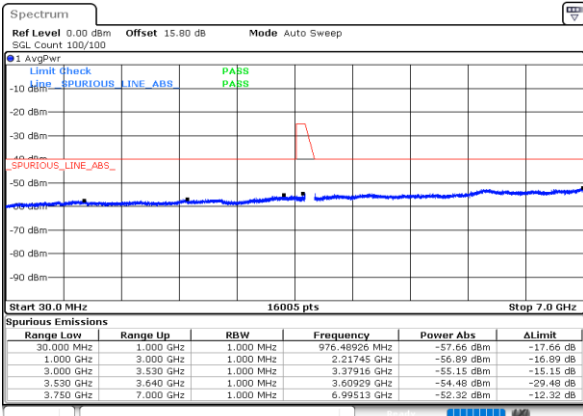

Highest Channel / QPSK

Date: 26.OCT.2022 19:33:01