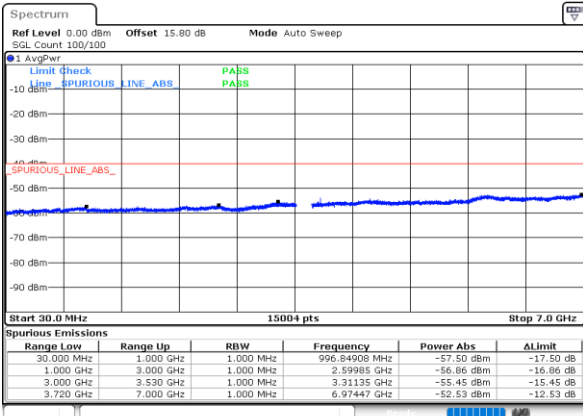

Lowest Channel / QPSK

Date: 26.OCT.2022 19:10:20

Date: 26.OCT.2022 19:11:33

Middle Channel / QPSK

Date: 26.OCT.2022 19:21:38

Date: 26.OCT.2022 19:22:51

Highest Channel / QPSK

Date: 26.OCT.2022 19:33:01

Date: 26.OCT.2022 19:34:14

LTE Band 48 / 20MHz

Lowest Channel / QPSK

Middle Channel / QPSK

Highest Channel / QPSK

Frequency Stability

Test Conditions		LTE Band 48 (QPSK) / Middle Channel	Limit
Temperature (°C)	Voltage (Volt)	BW 10MHz	Note 2.
		Deviation (ppm)	Result
50	Normal Voltage	0.0006	PASS
40	Normal Voltage	0.0039	
30	Normal Voltage	0.0044	
20(Ref.)	Normal Voltage	0.0000	
10	Normal Voltage	0.0011	
0	Normal Voltage	0.0035	
-10	Normal Voltage	0.0021	
-20	Normal Voltage	0.0036	
-30	Normal Voltage	0.0007	
20	Maximum Voltage	0.0027	
20	Normal Voltage	0.0000	
20	Battery End Point	0.0016	

Note:

- 1. Normal Voltage = 3.3 V. ; Battery End Point (BEP) = 3.135 V. ; Maximum Voltage = 4.4 V.
- 2. The frequency fundamental emissions stay within the authorized frequency block.

LTE Band 48C

26dB Bandwidth