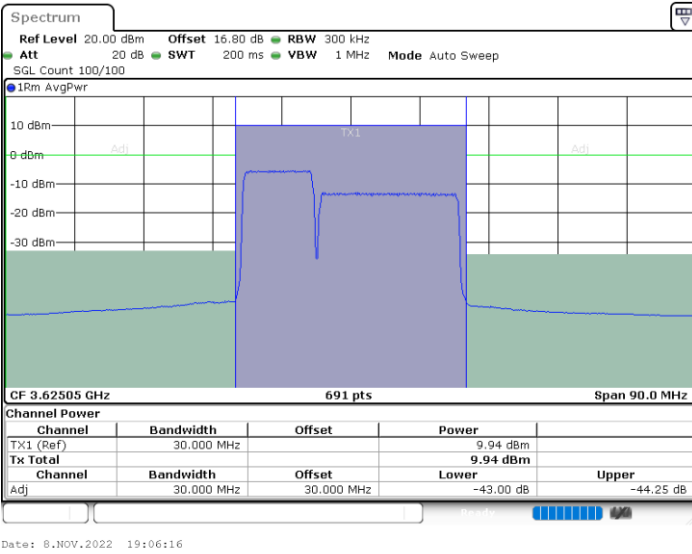

N/A

LTE Band 48C / 10MHz+20MHz

QPSK

Lowest Channel / 1RB0 and 1RB9

Lowest Channel / 1RB49 and 1RB0

Date: 8.NOV.2022 18:39:57

Date: 8.NOV.2022 18:50:19

Lowest Channel / FullIRB

N/A

Date: 8.NOV.2022 18:31:41

LTE Band 48C / 10MHz+20MHz

QPSK

Middle Channel / 1RB0 and 1RB9

Middle Channel / 1RB49 and 1RB0

Middle Channel / FullIRB

N/A

LTE Band 48C / 10MHz+20MHz

QPSK

Highest Channel / 1RB0 and 1RB99

Highest Channel / 1RB49 and 1RB0

Highest Channel / FullIRB

N/A

LTE Band 48C / 15MHz+20MHz

QPSK