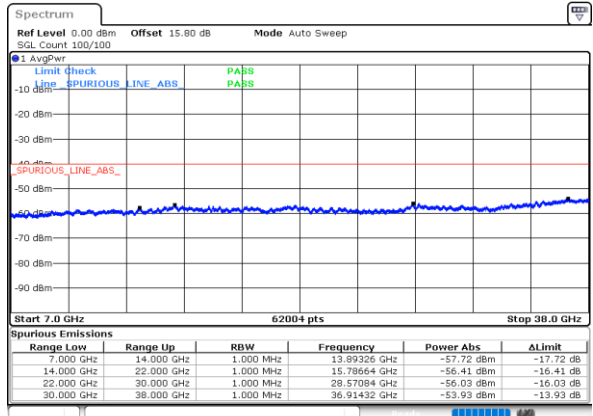

Date: 26.OCT.2022 18:37:24

Middle Channel / QPSK

Date: 26.OCT.2022 18:47:28

Date: 26.OCT.2022 18:48:41

Highest Channel / QPSK

Date: 26.OCT.2022 18:58:52

Date: 26.OCT.2022 19:00:04

LTE Band 48 / 15MHz

Lowest Channel / QPSK

Date: 26.OCT.2022 19:10:20

Date: 26.OCT.2022 19:11:33

Middle Channel / QPSK

Date: 26.OCT.2022 19:21:38

Date: 26.OCT.2022 19:22:51

Highest Channel / QPSK

Date: 26.OCT.2022 19:33:01

Date: 26.OCT.2022 19:34:14

LTE Band 48 / 20MHz

Lowest Channel / QPSK

Middle Channel / QPSK

Highest Channel / QPSK

Frequency Stability

Test Conditions		LTE Band 48 (QPSK) / Middle Channel	Limit
Temperature (°C)	Voltage (Volt)	BW 10MHz	Note 2.
		Deviation (ppm)	Result
50	Normal Voltage	0.0006	PASS
40	Normal Voltage	0.0039	
30	Normal Voltage	0.0044	
20(Ref.)	Normal Voltage	0.0000	
10	Normal Voltage	0.0011	
0	Normal Voltage	0.0035	
-10	Normal Voltage	0.0021	
-20	Normal Voltage	0.0036	
-30	Normal Voltage	0.0007	
20	Maximum Voltage	0.0027	
20	Normal Voltage	0.0000	
20	Battery End Point	0.0016	

Note:

- 1. Normal Voltage = 3.3 V. ; Battery End Point (BEP) = 3.135 V. ; Maximum Voltage = 4.4 V.
- 2. The frequency fundamental emissions stay within the authorized frequency block.

LTE Band 48C

26dB Bandwidth