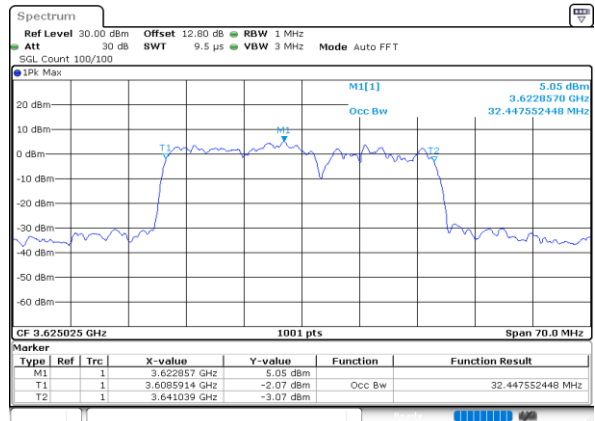

Middle Channel / 20MHz+10MHz

Middle Channel / 20MHz+15MHz

LTE Band 48C

64QAM

Middle Channel / 20MHz+20MHz

N/A

LTE Band 48C

256QAM

Middle Channel / 5MHz+20MHz

Date: 9.NOV.2022 15:16:36

Middle Channel / 10MHz+20MHz

Date: 9.NOV.2022 15:21:52

Middle Channel / 15MHz+20MHz

Date: 9.NOV.2022 15:27:08

Middle Channel / 20MHz+5MHz

Date: 9.NOV.2022 15:32:24

Middle Channel / 20MHz+10MHz

Date: 9.NOV.2022 15:37:38

Middle Channel / 20MHz+15MHz

Date: 9.NOV.2022 15:42:52

ACLR

LTE Band 48C / 5MHz+20MHz

QPSK

Middle Channel / 1RB0 and 1RB9

Middle Channel / 1RB24 and 1RB0

Middle Channel / FullIRB

N/A

LTE Band 48C / 5MHz+20MHz

QPSK

Highest Channel / 1RB0 and 1RB99

Highest Channel / 1RB24 and 1RB0

Highest Channel / FullIRB