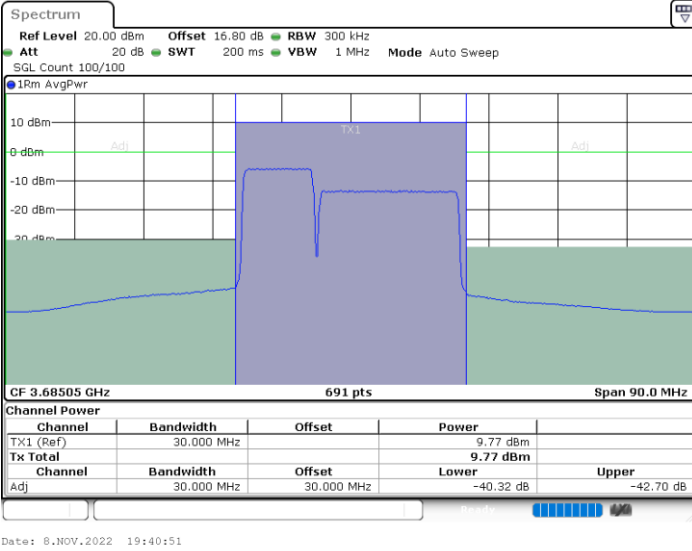

LTE Band 48C / 10MHz+20MHz

QPSK

Highest Channel / 1RB0 and 1RB99

Highest Channel / 1RB49 and 1RB0

Highest Channel / FullIRB

N/A

LTE Band 48C / 15MHz+20MHz

QPSK

Lowest Channel / 1RB0 and 1RB9

Lowest Channel / 1RB74 and 1RB0

Lowest Channel / FullIRB

N/A

LTE Band 48C / 15MHz+20MHz

QPSK

Middle Channel / 1RB0 and 1RB9

Middle Channel / 1RB74 and 1RB0