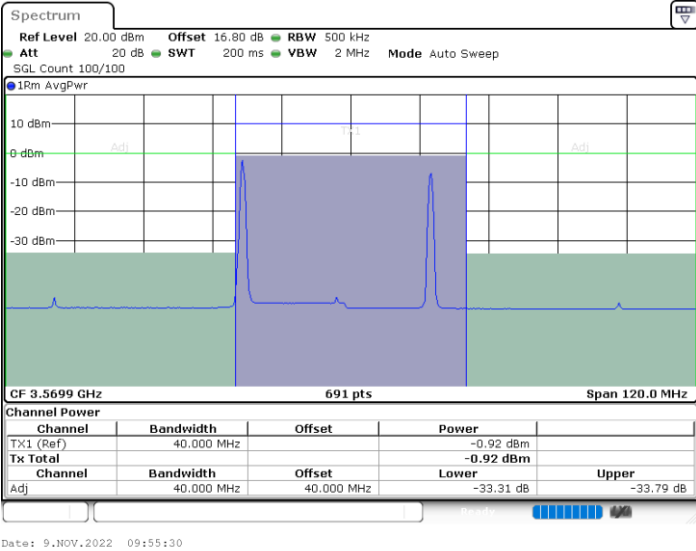

Lowest Channel / FullIRB

N/A

Date: 9.NOV.2022 00:07:17

LTE Band 48C / 20MHz+10MHz

QPSK

Middle Channel / 1RB0 and 1RB49

Middle Channel / 1RB99 and 1RB0

Middle Channel / FullIRB

N/A

LTE Band 48C / 20MHz+10MHz

QPSK

Highest Channel / 1RB0 and 1RB49

Highest Channel / 1RB99 and 1RB0

Highest Channel / FullIRB

N/A

LTE Band 48C / 20MHz+15MHz

QPSK

Lowest Channel / 1RB0 and 1RB74

Lowest Channel / 1RB99 and 1RB0

Lowest Channel / FullIRB

N/A

LTE Band 48C / 20MHz+15MHz

QPSK

Middle Channel / 1RB0 and 1RB74