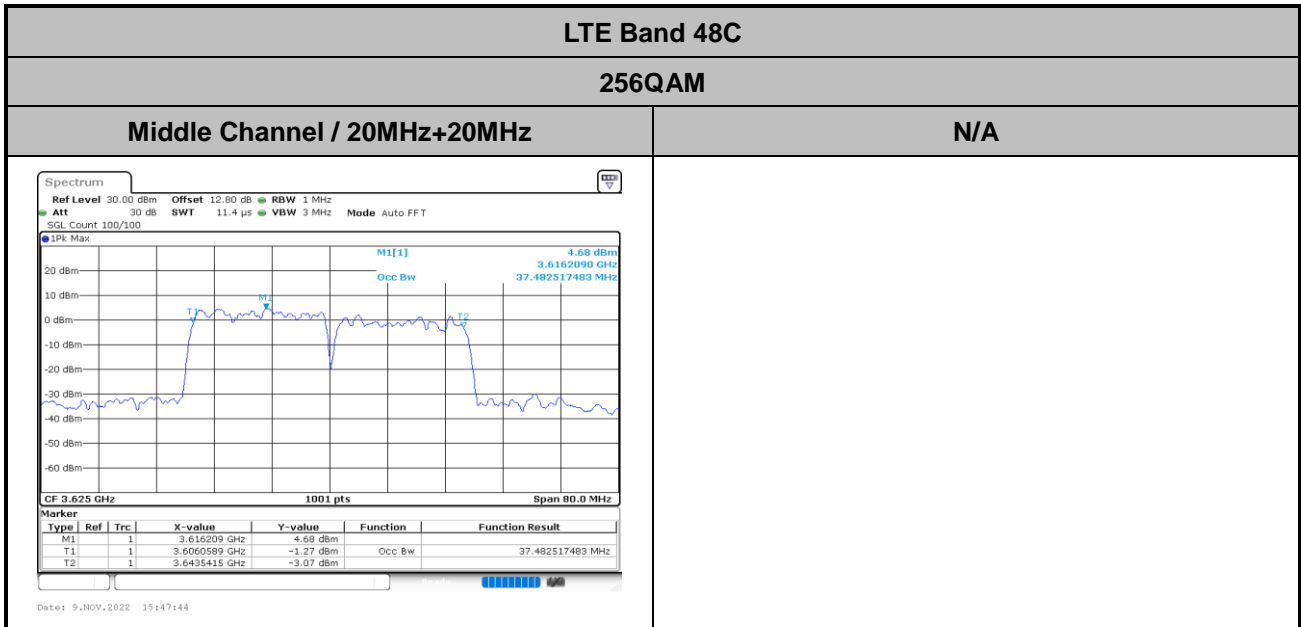

Middle Channel / 20MHz+10MHz

Date: 9.NOV.2022 15:37:38

Middle Channel / 20MHz+15MHz

Date: 9.NOV.2022 15:42:52

ACLR

LTE Band 48C / 5MHz+20MHz

QPSK

Middle Channel / 1RB0 and 1RB9

Middle Channel / 1RB24 and 1RB0

Middle Channel / FullIRB

N/A

LTE Band 48C / 5MHz+20MHz

QPSK

Highest Channel / 1RB0 and 1RB99

Highest Channel / 1RB24 and 1RB0

Highest Channel / FullIRB