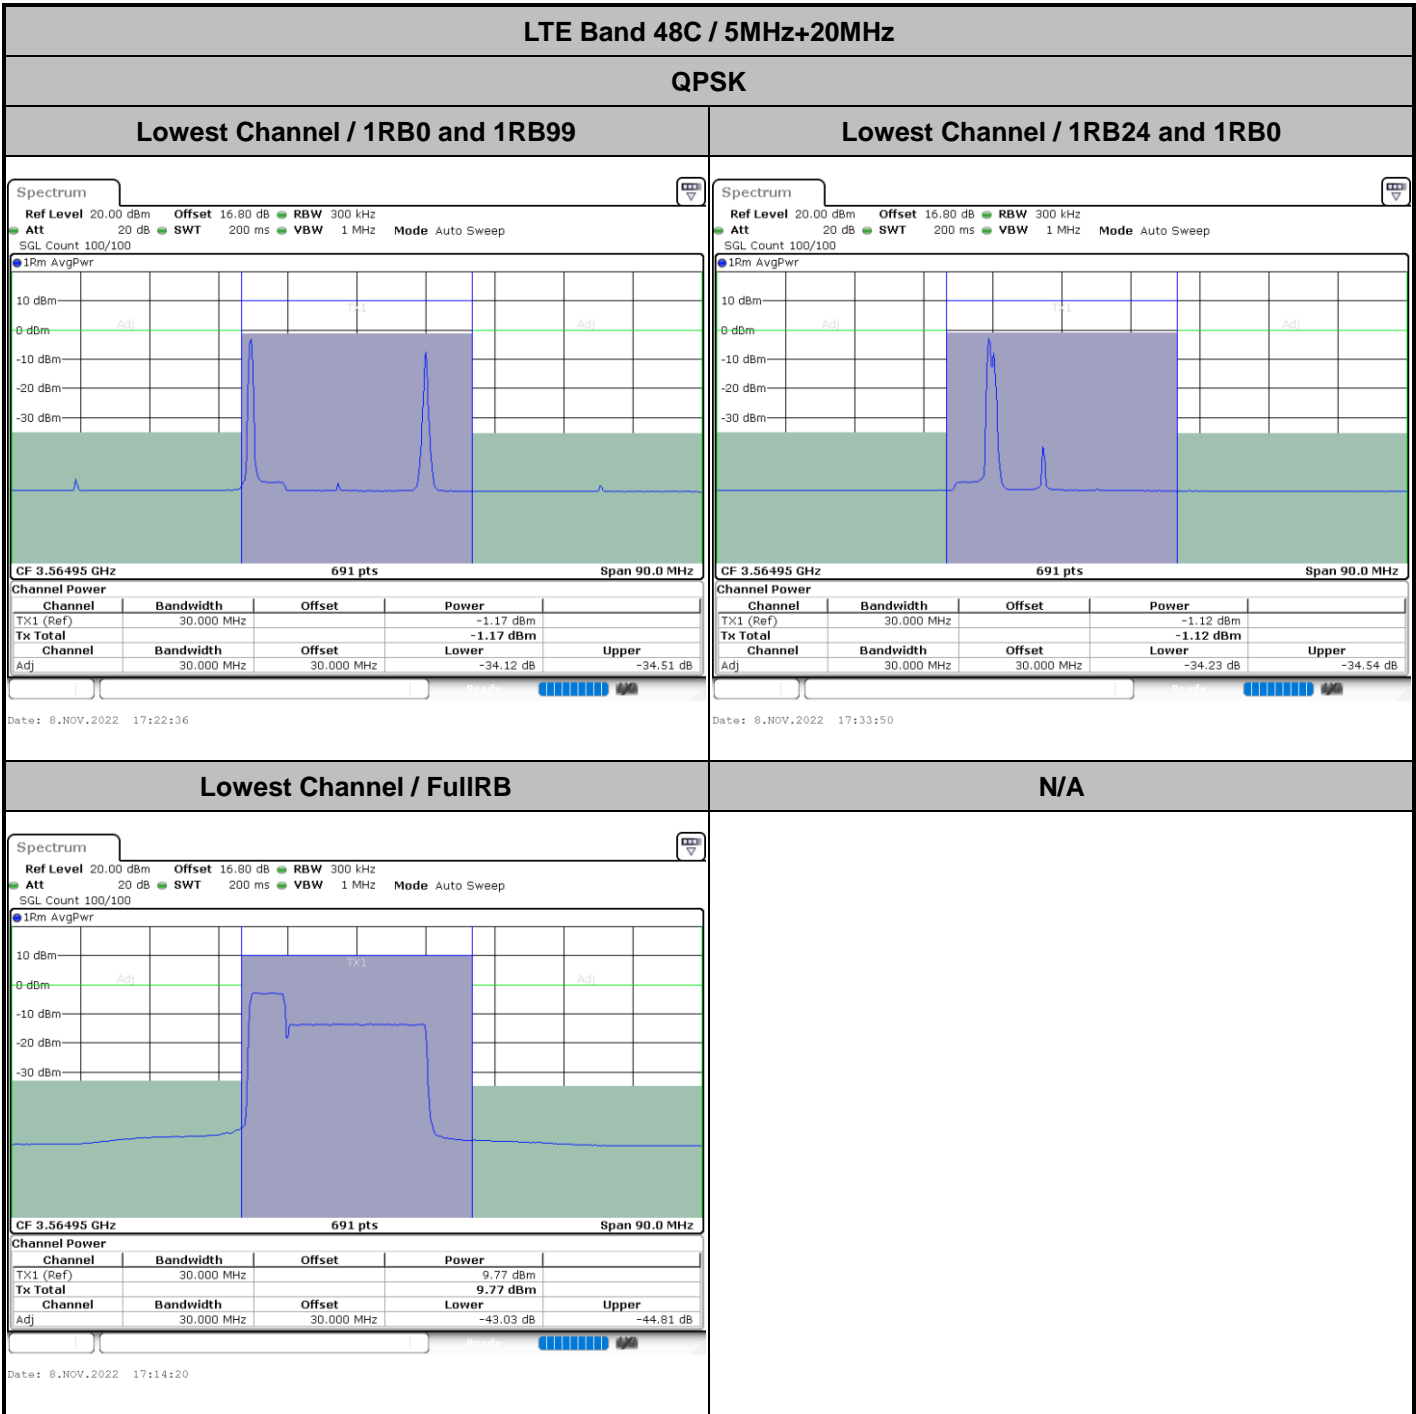

Middle Channel / 20MHz+10MHz

Date: 9.NOV.2022 15:37:38

Middle Channel / 20MHz+15MHz

Date: 9.NOV.2022 15:42:52

ACLR

LTE Band 48C / 5MHz+20MHz

QPSK

Middle Channel / 1RB0 and 1RB9

Middle Channel / 1RB24 and 1RB0

Middle Channel / FullIRB

N/A

LTE Band 48C / 5MHz+20MHz

QPSK

Highest Channel / 1RB0 and 1RB99

Highest Channel / 1RB24 and 1RB0

Highest Channel / FullIRB

N/A

LTE Band 48C / 10MHz+20MHz

QPSK

Lowest Channel / 1RB0 and 1RB9

Lowest Channel / 1RB49 and 1RB0

Date: 8.NOV.2022 18:39:57

Date: 8.NOV.2022 18:50:19

Lowest Channel / FullIRB