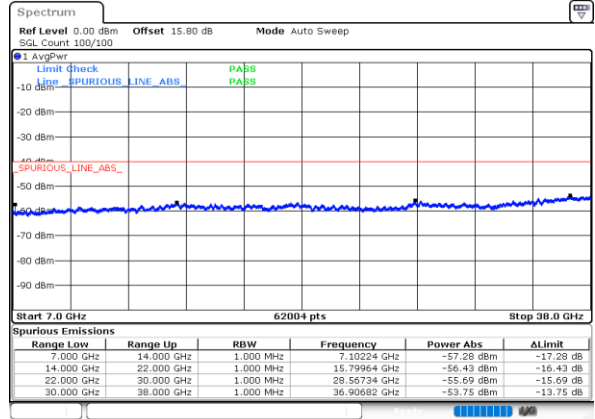

Lowest Channel / QPSK

Date: 26.OCT.2022 19:10:20

Date: 26.OCT.2022 19:11:33

Middle Channel / QPSK

Date: 26.OCT.2022 19:21:38

Date: 26.OCT.2022 19:22:51

Highest Channel / QPSK

Date: 26.OCT.2022 19:33:01

Date: 26.OCT.2022 19:34:14

LTE Band 48 / 20MHz

Lowest Channel / QPSK

Middle Channel / QPSK

Highest Channel / QPSK

Frequency Stability

Test Conditions		LTE Band 48 (QPSK) / Middle Channel	Limit
Temperature (°C)	Voltage (Volt)	BW 10MHz	Note 2.
		Deviation (ppm)	Result
50	Normal Voltage	0.0006	PASS
40	Normal Voltage	0.0039	
30	Normal Voltage	0.0044	
20(Ref.)	Normal Voltage	0.0000	
10	Normal Voltage	0.0011	
0	Normal Voltage	0.0035	
-10	Normal Voltage	0.0021	
-20	Normal Voltage	0.0036	
-30	Normal Voltage	0.0007	
20	Maximum Voltage	0.0027	
20	Normal Voltage	0.0000	
20	Battery End Point	0.0016	

Note:

- 1. Normal Voltage = 3.3 V. ; Battery End Point (BEP) = 3.135 V. ; Maximum Voltage = 4.4 V.
- 2. The frequency fundamental emissions stay within the authorized frequency block.

LTE Band 48C

26dB Bandwidth