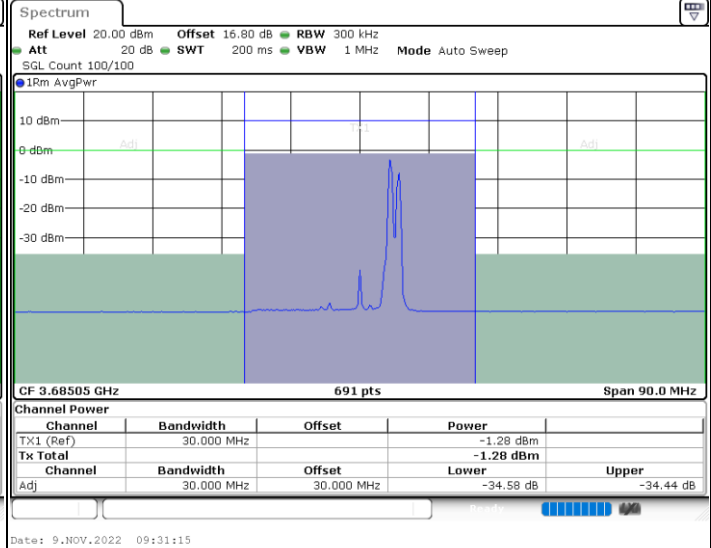

Lowest Channel / FullIRB

N/A

Date: 9.NOV.2022 00:07:17

LTE Band 48C / 20MHz+10MHz

QPSK

Middle Channel / 1RB0 and 1RB49

Middle Channel / 1RB99 and 1RB0

Middle Channel / FullIRB

N/A

LTE Band 48C / 20MHz+10MHz

QPSK

Highest Channel / 1RB0 and 1RB49

Highest Channel / 1RB99 and 1RB0

Highest Channel / FullIRB

N/A

LTE Band 48C / 20MHz+15MHz

QPSK

Lowest Channel / 1RB0 and 1RB74

Lowest Channel / 1RB99 and 1RB0

Lowest Channel / FullIRB

N/A

LTE Band 48C / 20MHz+15MHz

QPSK

Middle Channel / 1RB0 and 1RB74