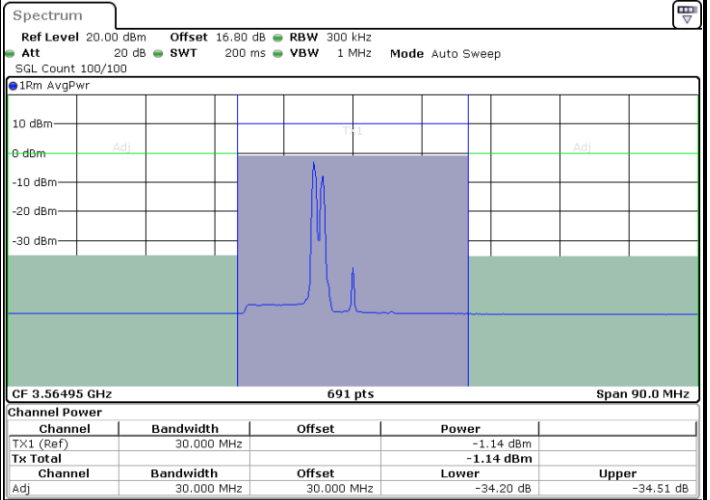

Middle Channel / 1RB24 and 1RB0

Middle Channel / FullIRB

N/A

LTE Band 48C / 5MHz+20MHz

QPSK

Highest Channel / 1RB0 and 1RB99

Highest Channel / 1RB24 and 1RB0

Highest Channel / FullIRB

N/A

LTE Band 48C / 10MHz+20MHz

QPSK

Lowest Channel / 1RB0 and 1RB9

Lowest Channel / 1RB49 and 1RB0

Date: 8.NOV.2022 18:39:57

Date: 8.NOV.2022 18:50:19

Lowest Channel / FullIRB