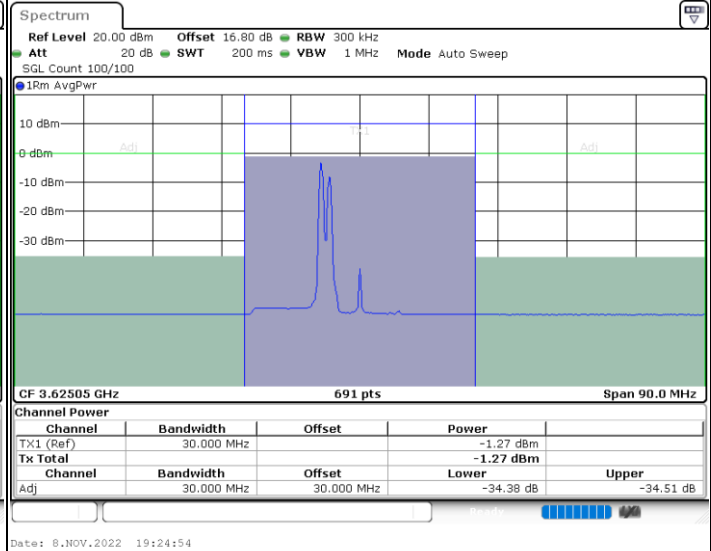

N/A

LTE Band 48C / 10MHz+20MHz

QPSK

Lowest Channel / 1RB0 and 1RB9

Lowest Channel / 1RB49 and 1RB0

Date: 8.NOV.2022 18:39:57

Date: 8.NOV.2022 18:50:19

Lowest Channel / FullIRB

N/A

Date: 8.NOV.2022 18:31:41

LTE Band 48C / 10MHz+20MHz

QPSK

Middle Channel / 1RB0 and 1RB9

Middle Channel / 1RB49 and 1RB0

Middle Channel / FullIRB

N/A

LTE Band 48C / 10MHz+20MHz

QPSK

Highest Channel / 1RB0 and 1RB99

Highest Channel / 1RB49 and 1RB0

Highest Channel / FullIRB

N/A

LTE Band 48C / 15MHz+20MHz

QPSK