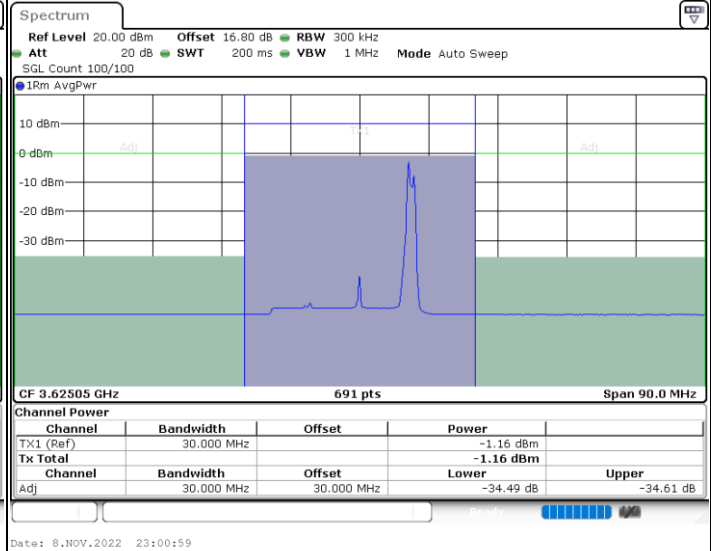

Middle Channel / FullIRB

N/A

LTE Band 48C / 15MHz+20MHz

QPSK

Highest Channel / 1RB0 and 1RB99

Highest Channel / 1RB74 and 1RB0

Highest Channel / FullIRB

N/A

LTE Band 48C / 20MHz+5MHz

QPSK

Lowest Channel / 1RB0 and 1RB24

Lowest Channel / 1RB99 and 1RB0

Lowest Channel / FullIRB

N/A

LTE Band 48C / 20MHz+5MHz

QPSK

Middle Channel / 1RB0 and 1RB24

Middle Channel / 1RB99 and 1RB0

Middle Channel / FullIRB

N/A

LTE Band 48C / 20MHz+5MHz

QPSK

Highest Channel / 1RB0 and 1RB24

Highest Channel / 1RB99 and 1RB0