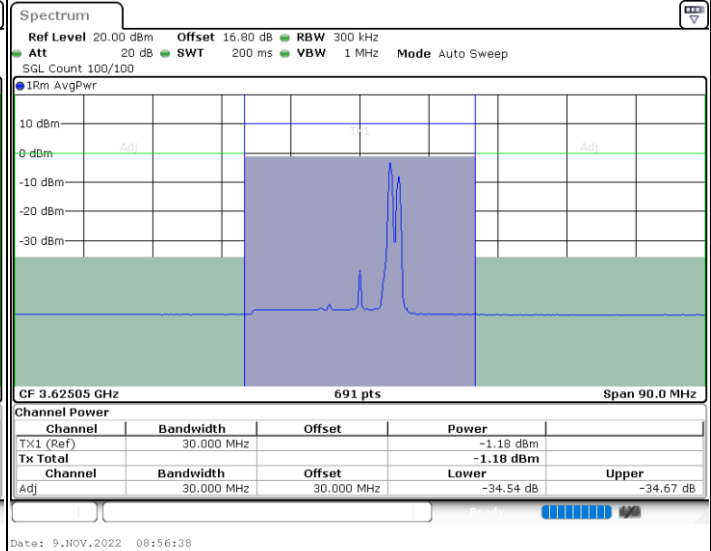

Highest Channel / FullIRB

N/A

LTE Band 48C / 20MHz+10MHz

QPSK

Lowest Channel / 1RB0 and 1RB49

Lowest Channel / 1RB99 and 1RB0

Date: 9.NOV.2022 00:15:34

Date: 9.NOV.2022 00:25:57

Lowest Channel / FullIRB

N/A

Date: 9.NOV.2022 00:07:17

LTE Band 48C / 20MHz+10MHz

QPSK

Middle Channel / 1RB0 and 1RB49

Middle Channel / 1RB99 and 1RB0

Middle Channel / FullIRB

N/A

LTE Band 48C / 20MHz+10MHz

QPSK

Highest Channel / 1RB0 and 1RB49

Highest Channel / 1RB99 and 1RB0

Highest Channel / FullIRB

N/A

LTE Band 48C / 20MHz+15MHz