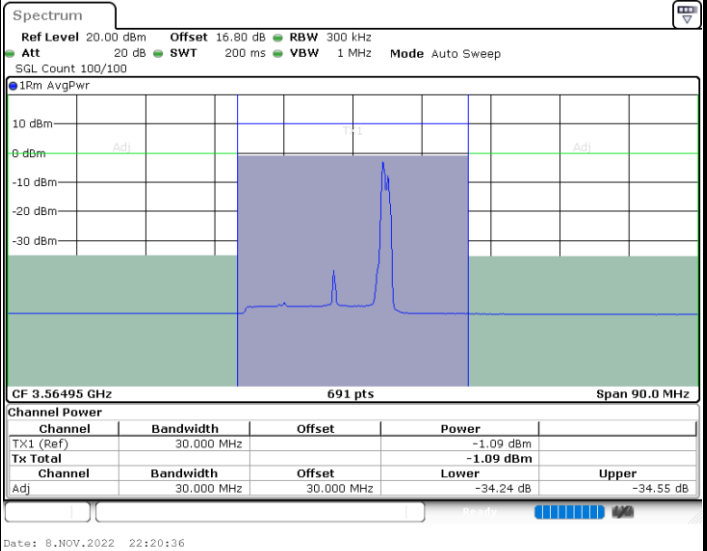

Lowest Channel / 1RB0 and 1RB9

Lowest Channel / 1RB74 and 1RB0

Lowest Channel / FullIRB

N/A

LTE Band 48C / 15MHz+20MHz

QPSK

Middle Channel / 1RB0 and 1RB9

Middle Channel / 1RB74 and 1RB0

Middle Channel / FullIRB

N/A

LTE Band 48C / 15MHz+20MHz

QPSK

Highest Channel / 1RB0 and 1RB99

Highest Channel / 1RB74 and 1RB0

Highest Channel / FullIRB

N/A

LTE Band 48C / 20MHz+5MHz

QPSK

Lowest Channel / 1RB0 and 1RB24

Lowest Channel / 1RB99 and 1RB0

Lowest Channel / FullIRB

N/A

LTE Band 48C / 20MHz+5MHz

QPSK

Middle Channel / 1RB0 and 1RB24

Middle Channel / 1RB99 and 1RB0

Middle Channel / FullIRB

N/A

LTE Band 48C / 20MHz+5MHz

QPSK

Highest Channel / 1RB0 and 1RB24

Highest Channel / 1RB99 and 1RB0