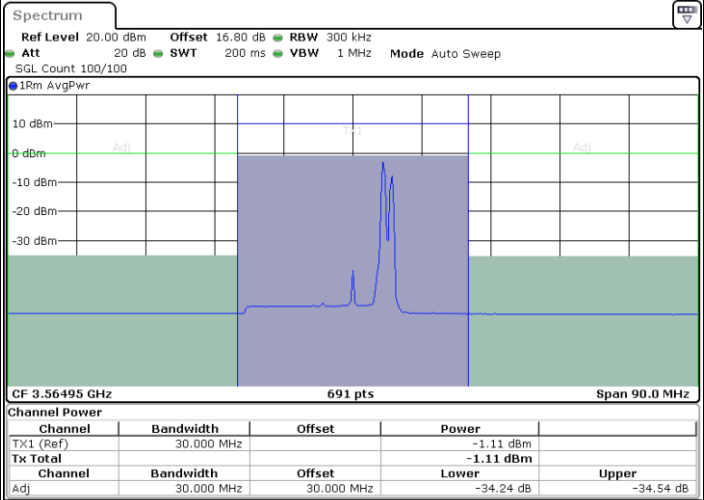

Middle Channel / 1RB0 and 1RB24

Middle Channel / 1RB99 and 1RB0

Middle Channel / FullIRB

N/A

LTE Band 48C / 20MHz+5MHz

QPSK

Highest Channel / 1RB0 and 1RB24

Highest Channel / 1RB99 and 1RB0

Highest Channel / FullIRB

N/A

LTE Band 48C / 20MHz+10MHz

QPSK

Lowest Channel / 1RB0 and 1RB49

Lowest Channel / 1RB99 and 1RB0

Date: 9.NOV.2022 00:15:34

Date: 9.NOV.2022 00:25:57

Lowest Channel / FullIRB

N/A

Date: 9.NOV.2022 00:07:17

LTE Band 48C / 20MHz+10MHz

QPSK

Middle Channel / 1RB0 and 1RB49

Middle Channel / 1RB99 and 1RB0

Middle Channel / FullIRB