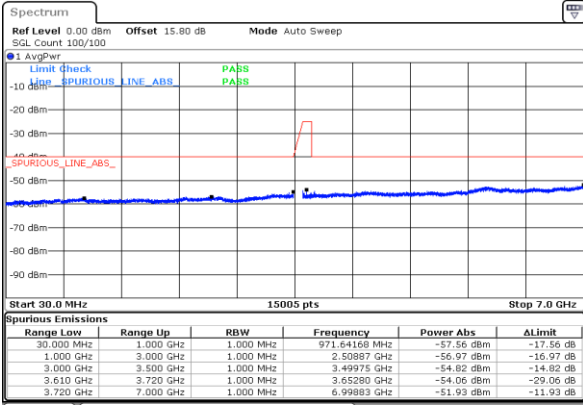

Conducted Spurious Emission

LTE Band 48 / 5MHz

Lowest Channel / QPSK

Middle Channel / QPSK

Highest Channel / QPSK

LTE Band 48 / 10MHz

Lowest Channel / QPSK

Date: 26.OCT.2022 18:36:11

Date: 26.OCT.2022 18:37:24

Middle Channel / QPSK

Date: 26.OCT.2022 18:47:28

Date: 26.OCT.2022 18:48:41

Highest Channel / QPSK

Date: 26.OCT.2022 18:58:52

Date: 26.OCT.2022 19:00:04

LTE Band 48 / 15MHz