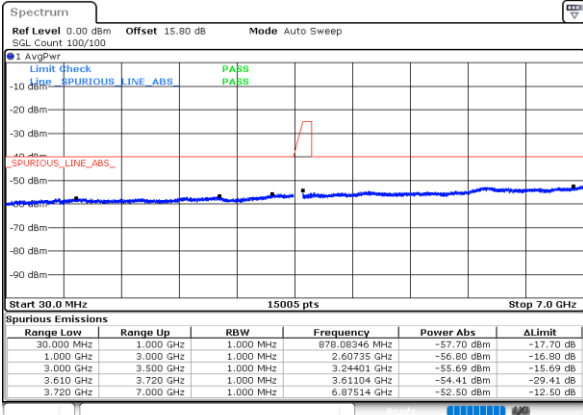

Conducted Spurious Emission

LTE Band 48 / 5MHz

Lowest Channel / QPSK

Middle Channel / QPSK

Highest Channel / QPSK

LTE Band 48 / 10MHz

Lowest Channel / QPSK

Date: 26.OCT.2022 18:36:11

Date: 26.OCT.2022 18:37:24

Middle Channel / QPSK

Date: 26.OCT.2022 18:47:28

Date: 26.OCT.2022 18:48:41

Highest Channel / QPSK

Date: 26.OCT.2022 18:58:52

Date: 26.OCT.2022 19:00:04

LTE Band 48 / 15MHz