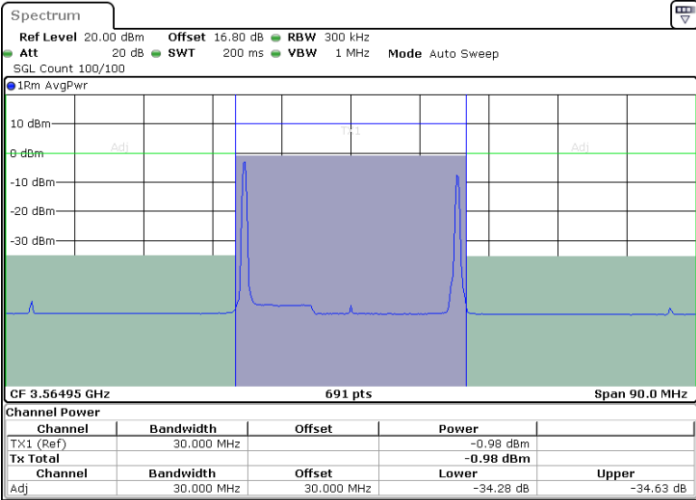

Middle Channel / 1RB24 and 1RB0

Middle Channel / FullIRB

N/A

LTE Band 48C / 5MHz+20MHz

QPSK

Highest Channel / 1RB0 and 1RB99

Highest Channel / 1RB24 and 1RB0

Highest Channel / FullIRB

N/A

LTE Band 48C / 10MHz+20MHz

QPSK

Lowest Channel / 1RB0 and 1RB9

Lowest Channel / 1RB49 and 1RB0

Date: 8.NOV.2022 18:39:57

Date: 8.NOV.2022 18:50:19

Lowest Channel / FullIRB