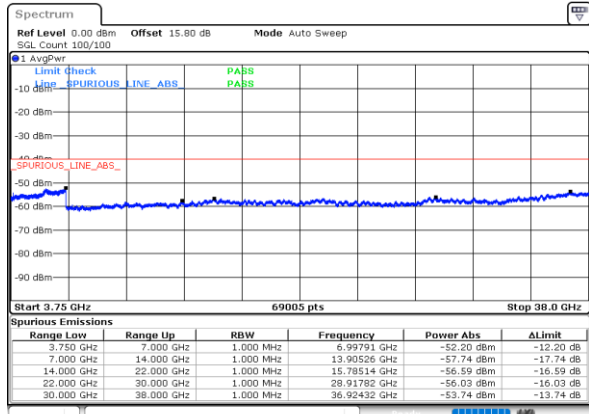

Date: 26.OCT.2022 18:37:24

Middle Channel / QPSK

Date: 26.OCT.2022 18:47:28

Date: 26.OCT.2022 18:48:41

Highest Channel / QPSK

Date: 26.OCT.2022 18:58:52

Date: 26.OCT.2022 19:00:04

LTE Band 48 / 15MHz

Date: 26.OCT.2022 19:34:14

LTE Band 48 / 20MHz

Lowest Channel / QPSK

Middle Channel / QPSK

Highest Channel / QPSK

Frequency Stability

Test Conditions		LTE Band 48 (QPSK) / Middle Channel	Limit
Temperature (°C)	Voltage (Volt)	BW 10MHz	Note 2.
		Deviation (ppm)	Result
50	Normal Voltage	0.0006	PASS
40	Normal Voltage	0.0039	
30	Normal Voltage	0.0044	
20(Ref.)	Normal Voltage	0.0000	
10	Normal Voltage	0.0011	
0	Normal Voltage	0.0035	
-10	Normal Voltage	0.0021	
-20	Normal Voltage	0.0036	
-30	Normal Voltage	0.0007	
20	Maximum Voltage	0.0027	
20	Normal Voltage	0.0000	
20	Battery End Point	0.0016	

Note:

- 1. Normal Voltage = 3.3 V. ; Battery End Point (BEP) = 3.135 V. ; Maximum Voltage = 4.4 V.
- 2. The frequency fundamental emissions stay within the authorized frequency block.

LTE Band 48C

26dB Bandwidth