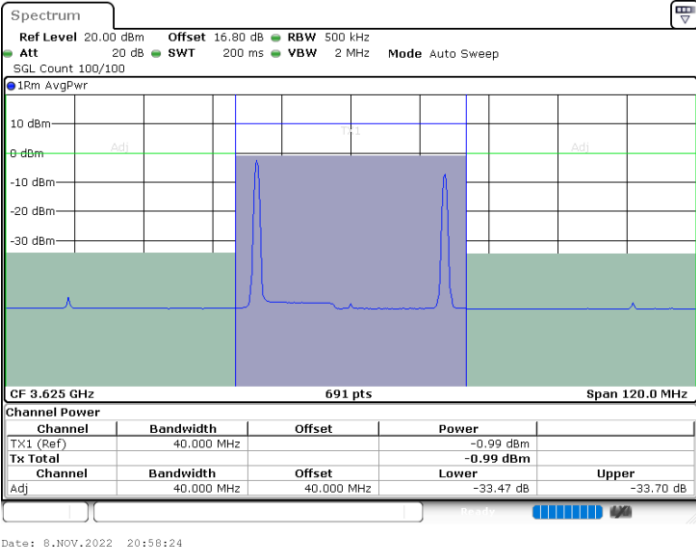

LTE Band 48C / 10MHz+20MHz

QPSK

Highest Channel / 1RB0 and 1RB99

Highest Channel / 1RB49 and 1RB0

Highest Channel / FullIRB

N/A

LTE Band 48C / 15MHz+20MHz

QPSK

Lowest Channel / 1RB0 and 1RB9

Lowest Channel / 1RB74 and 1RB0

Lowest Channel / FullIRB

N/A

LTE Band 48C / 15MHz+20MHz

QPSK

Middle Channel / 1RB0 and 1RB9

Middle Channel / 1RB74 and 1RB0

Middle Channel / FullIRB

N/A

LTE Band 48C / 15MHz+20MHz

QPSK

Highest Channel / 1RB0 and 1RB99

Highest Channel / 1RB74 and 1RB0

Highest Channel / FullIRB

N/A