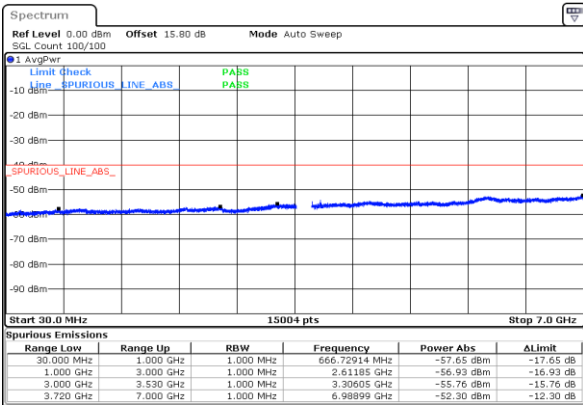

Conducted Spurious Emission

LTE Band 48 / 5MHz

Lowest Channel / QPSK

Middle Channel / QPSK

Highest Channel / QPSK

LTE Band 48 / 10MHz

Lowest Channel / QPSK

Date: 26.OCT.2022 18:36:11

Date: 26.OCT.2022 18:37:24

Middle Channel / QPSK

Date: 26.OCT.2022 18:47:28

Date: 26.OCT.2022 18:48:41

Highest Channel / QPSK

Date: 26.OCT.2022 18:58:52

Date: 26.OCT.2022 19:00:04

LTE Band 48 / 15MHz