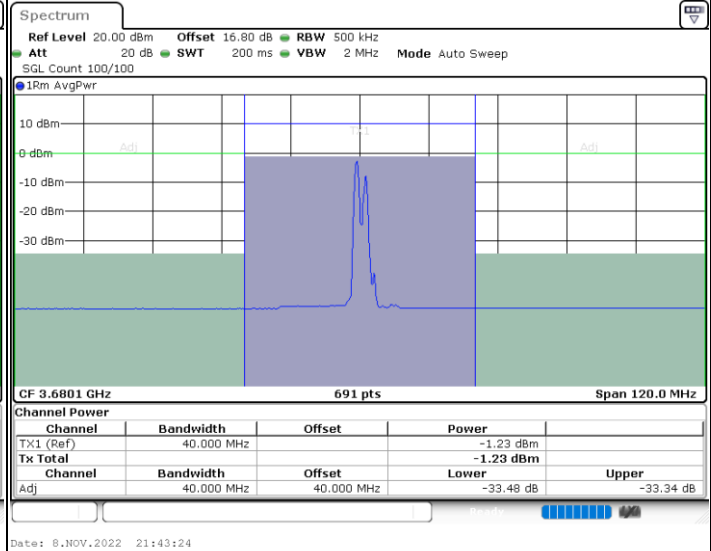

Lowest Channel / 1RB0 and 1RB9

Lowest Channel / 1RB74 and 1RB0

Lowest Channel / FullIRB

N/A

LTE Band 48C / 15MHz+20MHz

QPSK

Middle Channel / 1RB0 and 1RB9

Middle Channel / 1RB74 and 1RB0

Middle Channel / FullIRB

N/A

LTE Band 48C / 15MHz+20MHz

QPSK

Highest Channel / 1RB0 and 1RB99

Highest Channel / 1RB74 and 1RB0

Highest Channel / FullIRB

N/A

LTE Band 48C / 20MHz+5MHz

QPSK

Lowest Channel / 1RB0 and 1RB24

Lowest Channel / 1RB99 and 1RB0

Lowest Channel / FullIRB

N/A

LTE Band 48C / 20MHz+5MHz

QPSK

Middle Channel / 1RB0 and 1RB24

Middle Channel / 1RB99 and 1RB0

Middle Channel / FullIRB

N/A

LTE Band 48C / 20MHz+5MHz

QPSK

Highest Channel / 1RB0 and 1RB24

Highest Channel / 1RB99 and 1RB0