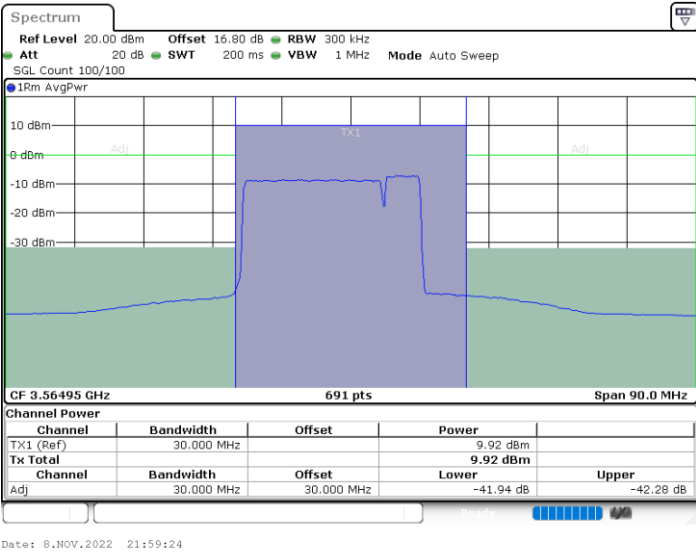

Middle Channel / FullIRB

N/A

LTE Band 48C / 15MHz+20MHz

QPSK

Highest Channel / 1RB0 and 1RB99

Highest Channel / 1RB74 and 1RB0

Highest Channel / FullIRB

N/A

LTE Band 48C / 20MHz+5MHz

QPSK

Lowest Channel / 1RB0 and 1RB24

Lowest Channel / 1RB99 and 1RB0

Lowest Channel / FullIRB

N/A

LTE Band 48C / 20MHz+5MHz

QPSK

Middle Channel / 1RB0 and 1RB24

Middle Channel / 1RB99 and 1RB0

Middle Channel / FullIRB

N/A

LTE Band 48C / 20MHz+5MHz

QPSK

Highest Channel / 1RB0 and 1RB24

Highest Channel / 1RB99 and 1RB0