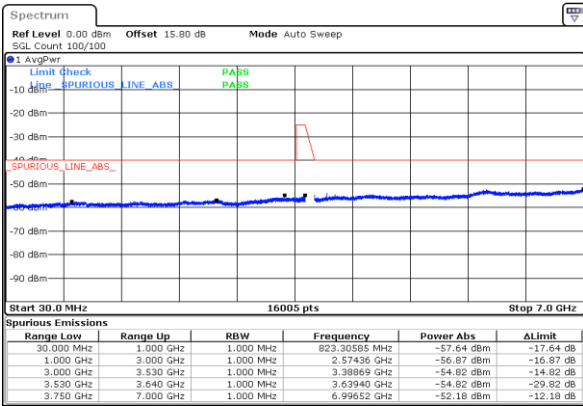

Conducted Spurious Emission

LTE Band 48 / 5MHz

Lowest Channel / QPSK

Middle Channel / QPSK

Highest Channel / QPSK

LTE Band 48 / 10MHz

Lowest Channel / QPSK

Date: 26.OCT.2022 18:36:11

Date: 26.OCT.2022 18:37:24

Middle Channel / QPSK

Date: 26.OCT.2022 18:47:28

Date: 26.OCT.2022 18:48:41

Highest Channel / QPSK

Date: 26.OCT.2022 18:58:52

Date: 26.OCT.2022 19:00:04

LTE Band 48 / 15MHz