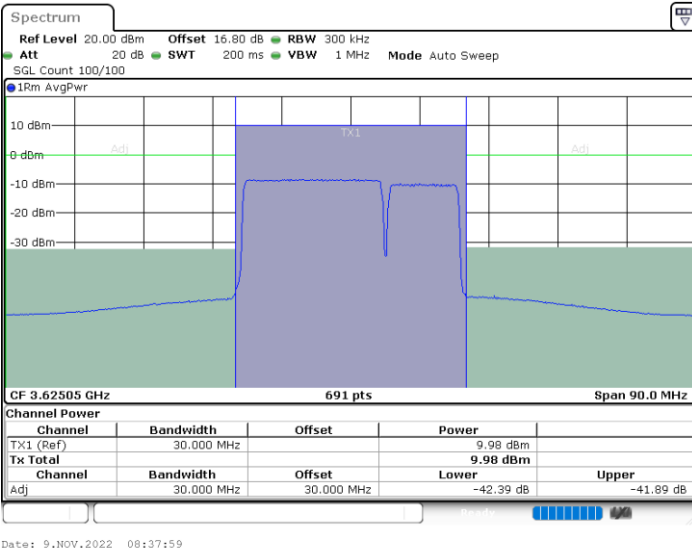

Highest Channel / FullIRB

N/A

LTE Band 48C / 20MHz+10MHz

QPSK

Lowest Channel / 1RB0 and 1RB49

Lowest Channel / 1RB99 and 1RB0

Date: 9.NOV.2022 00:15:34

Date: 9.NOV.2022 00:25:57

Lowest Channel / FullIRB

N/A

Date: 9.NOV.2022 00:07:17

LTE Band 48C / 20MHz+10MHz

QPSK

Middle Channel / 1RB0 and 1RB49

Middle Channel / 1RB99 and 1RB0

Middle Channel / FullIRB

N/A

LTE Band 48C / 20MHz+10MHz

QPSK

Highest Channel / 1RB0 and 1RB49

Highest Channel / 1RB99 and 1RB0

Highest Channel / FullIRB

N/A

LTE Band 48C / 20MHz+15MHz