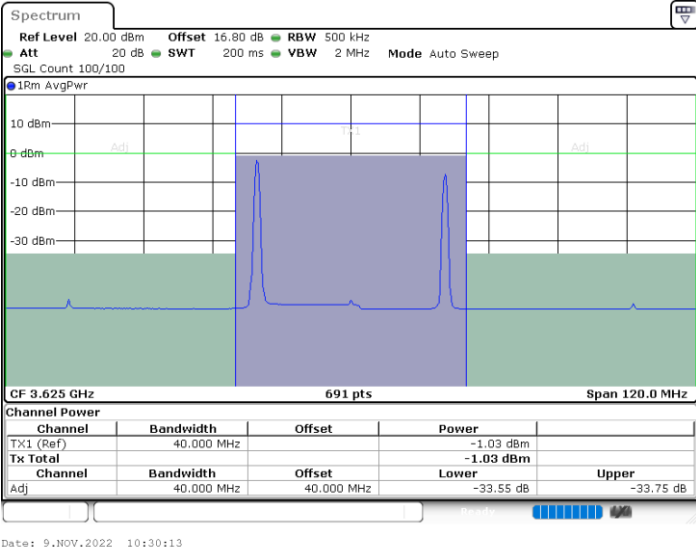

LTE Band 48C / 20MHz+15MHz

QPSK

Middle Channel / 1RB0 and 1RB74

Middle Channel / 1RB99 and 1RB0