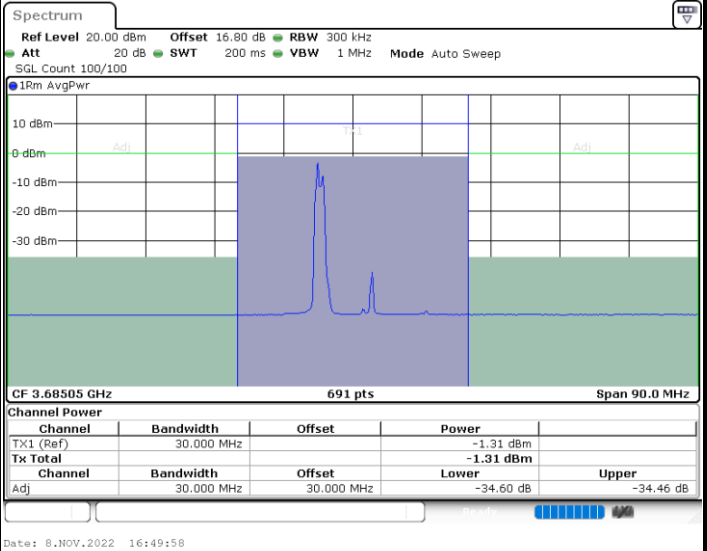

Middle Channel / 20MHz+10MHz

Date: 9.NOV.2022 15:37:38

Middle Channel / 20MHz+15MHz

Date: 9.NOV.2022 15:42:52

ACLR

LTE Band 48C / 5MHz+20MHz

QPSK

Middle Channel / 1RB0 and 1RB9

Middle Channel / 1RB24 and 1RB0

Middle Channel / FullIRB

N/A

LTE Band 48C / 5MHz+20MHz

QPSK

Highest Channel / 1RB0 and 1RB99

Highest Channel / 1RB24 and 1RB0

Highest Channel / FullIRB

N/A

LTE Band 48C / 10MHz+20MHz

QPSK

Lowest Channel / 1RB0 and 1RB9

Lowest Channel / 1RB49 and 1RB0

Date: 8.NOV.2022 18:39:57

Date: 8.NOV.2022 18:50:19

Lowest Channel / FullIRB