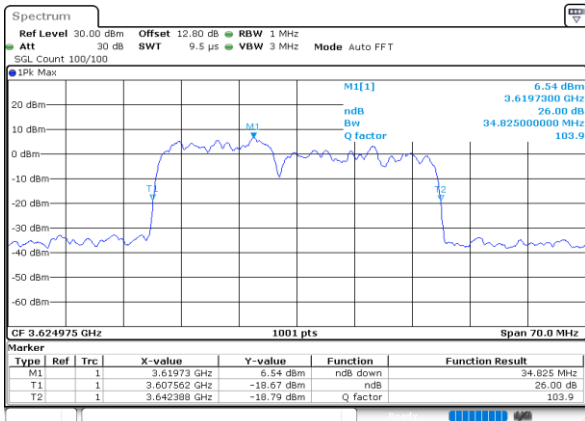

Middle Channel / 15MHz+20MHz

Date: 9.NOV.2022 15:28:25