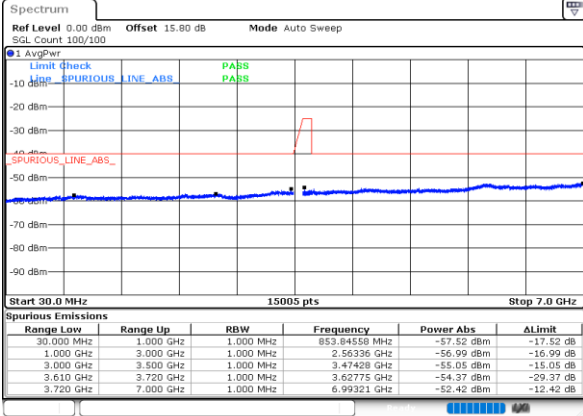

LTE Band 48 / 15MHz

Lowest Channel / QPSK

Date: 26.OCT.2022 19:10:20