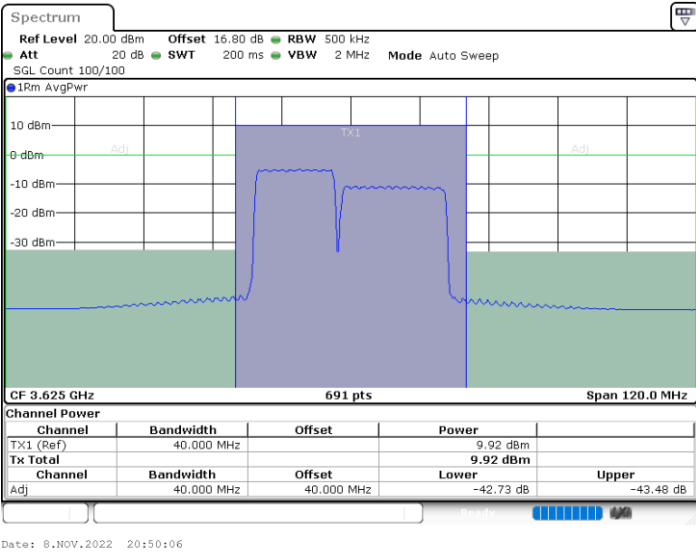

LTE Band 48C / 10MHz+20MHz

QPSK

Highest Channel / 1RB0 and 1RB99

Highest Channel / 1RB49 and 1RB0

Highest Channel / FullIRB

N/A

LTE Band 48C / 15MHz+20MHz

QPSK

Lowest Channel / 1RB0 and 1RB9

Lowest Channel / 1RB74 and 1RB0

Lowest Channel / FullIRB

N/A

LTE Band 48C / 15MHz+20MHz

QPSK

Middle Channel / 1RB0 and 1RB9

Middle Channel / 1RB74 and 1RB0

Middle Channel / FullIRB

N/A

LTE Band 48C / 15MHz+20MHz

QPSK

Highest Channel / 1RB0 and 1RB99

Highest Channel / 1RB74 and 1RB0

Highest Channel / FullIRB

N/A