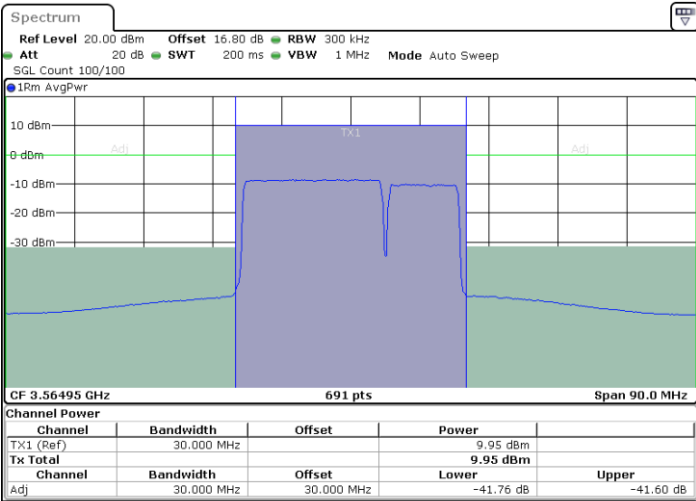

Middle Channel / 1RB0 and 1RB24

Middle Channel / 1RB99 and 1RB0

Middle Channel / FullIRB

N/A

LTE Band 48C / 20MHz+5MHz

QPSK

Highest Channel / 1RB0 and 1RB24

Highest Channel / 1RB99 and 1RB0

Highest Channel / FullIRB

N/A

LTE Band 48C / 20MHz+10MHz

QPSK

Lowest Channel / 1RB0 and 1RB49

Lowest Channel / 1RB99 and 1RB0

Date: 9.NOV.2022 00:15:34

Date: 9.NOV.2022 00:25:57

Lowest Channel / FullIRB

N/A

Date: 9.NOV.2022 00:07:17

LTE Band 48C / 20MHz+10MHz

QPSK

Middle Channel / 1RB0 and 1RB49

Middle Channel / 1RB99 and 1RB0

Middle Channel / FullIRB