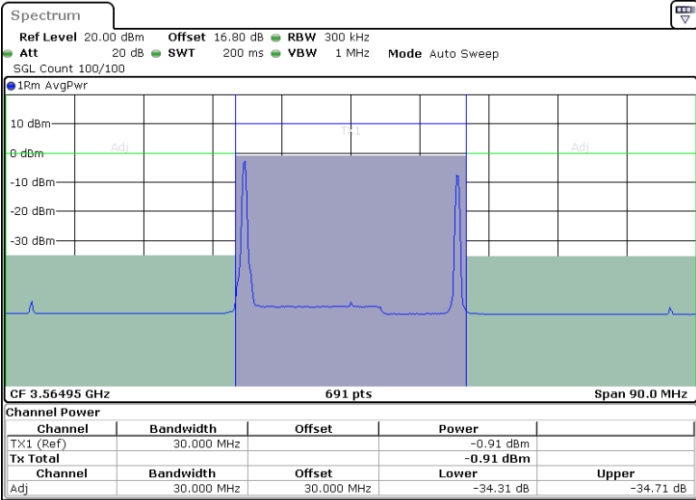

Middle Channel / 1RB0 and 1RB24

Middle Channel / 1RB99 and 1RB0

Middle Channel / FullIRB

N/A

LTE Band 48C / 20MHz+5MHz

QPSK

Highest Channel / 1RB0 and 1RB24

Highest Channel / 1RB99 and 1RB0

Highest Channel / FullIRB

N/A

LTE Band 48C / 20MHz+10MHz

QPSK

Lowest Channel / 1RB0 and 1RB49

Lowest Channel / 1RB99 and 1RB0

Date: 9.NOV.2022 00:15:34

Date: 9.NOV.2022 00:25:57

Lowest Channel / FullIRB

N/A

Date: 9.NOV.2022 00:07:17

LTE Band 48C / 20MHz+10MHz

QPSK

Middle Channel / 1RB0 and 1RB49

Middle Channel / 1RB99 and 1RB0

Middle Channel / FullIRB