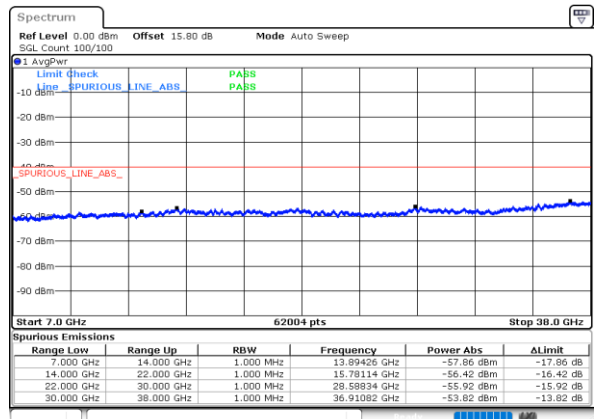

Date: 26.OCT.2022 19:34:14

LTE Band 48 / 20MHz

Lowest Channel / QPSK

Middle Channel / QPSK

Highest Channel / QPSK

Frequency Stability

Test Conditions		LTE Band 48 (QPSK) / Middle Channel	Limit
Temperature (°C)	Voltage (Volt)	BW 10MHz	Note 2.
		Deviation (ppm)	Result
50	Normal Voltage	0.0006	PASS
40	Normal Voltage	0.0039	
30	Normal Voltage	0.0044	
20(Ref.)	Normal Voltage	0.0000	
10	Normal Voltage	0.0011	
0	Normal Voltage	0.0035	
-10	Normal Voltage	0.0021	
-20	Normal Voltage	0.0036	
-30	Normal Voltage	0.0007	
20	Maximum Voltage	0.0027	
20	Normal Voltage	0.0000	
20	Battery End Point	0.0016	

Note:

- 1. Normal Voltage = 3.3 V. ; Battery End Point (BEP) = 3.135 V. ; Maximum Voltage = 4.4 V.
- 2. The frequency fundamental emissions stay within the authorized frequency block.

LTE Band 48C

26dB Bandwidth

Mode	LTE Band 48C : 26dB BW(MHz)			
QPSK				
BW	5MHz+20MHz	10MHz+20MHz	15MHz+20MHz	20MHz+5MHz
Middle CH	24.83	29.79	34.83	24.93
BW	20MHz+10MHz	20MHz+15MHz	20MHz+20MHz	N/A
Middle CH	30.03	35.04	39.80	-

Mode	LTE Band 48C : 26dB BW(MHz)			
16QAM				
BW	5MHz+20MHz	10MHz+20MHz	15MHz+20MHz	20MHz+5MHz
Middle CH	24.63	29.85	34.83	24.98
BW	20MHz+10MHz	20MHz+15MHz	20MHz+20MHz	N/A
Middle CH	30.09	34.97	39.80	-