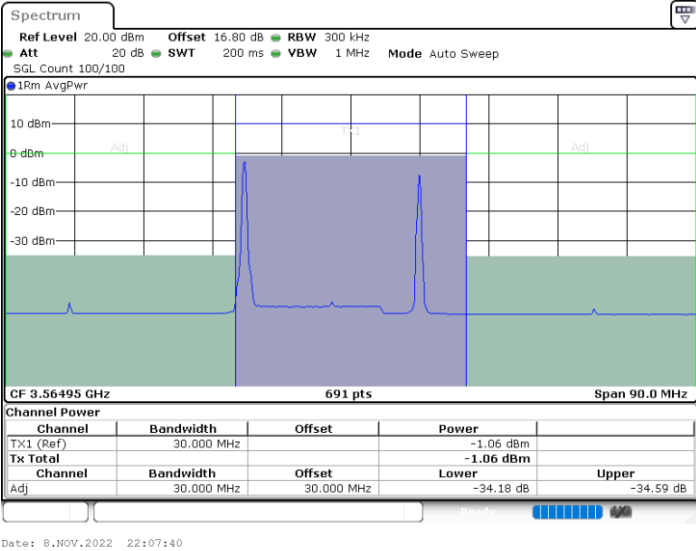

Lowest Channel / 1RB0 and 1RB9

Lowest Channel / 1RB74 and 1RB0

Lowest Channel / FullIRB

N/A

LTE Band 48C / 15MHz+20MHz

QPSK

Middle Channel / 1RB0 and 1RB9

Middle Channel / 1RB74 and 1RB0

Middle Channel / FullIRB

N/A

LTE Band 48C / 15MHz+20MHz

QPSK

Highest Channel / 1RB0 and 1RB99

Highest Channel / 1RB74 and 1RB0

Highest Channel / FullIRB

N/A

LTE Band 48C / 20MHz+5MHz

QPSK

Lowest Channel / 1RB0 and 1RB24

Lowest Channel / 1RB99 and 1RB0

Lowest Channel / FullIRB

N/A

LTE Band 48C / 20MHz+5MHz

QPSK