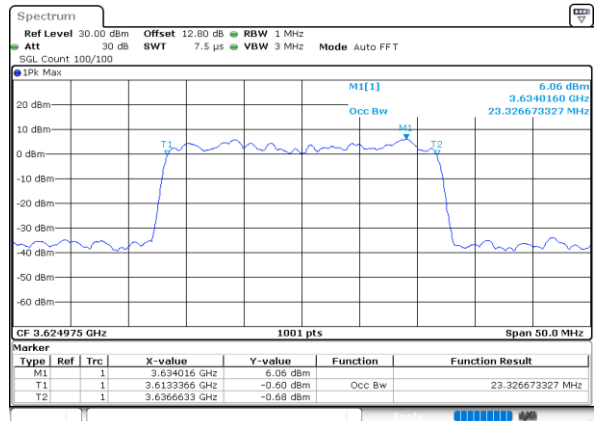

Middle Channel / 20MHz+10MHz

Middle Channel / 20MHz+15MHz

LTE Band 48C

64QAM

Middle Channel / 20MHz+20MHz

N/A

LTE Band 48C

256QAM

Middle Channel / 5MHz+20MHz

Date: 9.NOV.2022 15:16:36

Middle Channel / 10MHz+20MHz

Date: 9.NOV.2022 15:21:52

Middle Channel / 15MHz+20MHz

Date: 9.NOV.2022 15:27:08

Middle Channel / 20MHz+5MHz

Date: 9.NOV.2022 15:32:24

Middle Channel / 20MHz+10MHz

Date: 9.NOV.2022 15:37:38

Middle Channel / 20MHz+15MHz

Date: 9.NOV.2022 15:42:52

ACLR

LTE Band 48C / 5MHz+20MHz

QPSK

Middle Channel / 1RB0 and 1RB9

Middle Channel / 1RB24 and 1RB0

Middle Channel / FullIRB

N/A

LTE Band 48C / 5MHz+20MHz

QPSK

Highest Channel / 1RB0 and 1RB99

Highest Channel / 1RB24 and 1RB0

Highest Channel / FullIRB