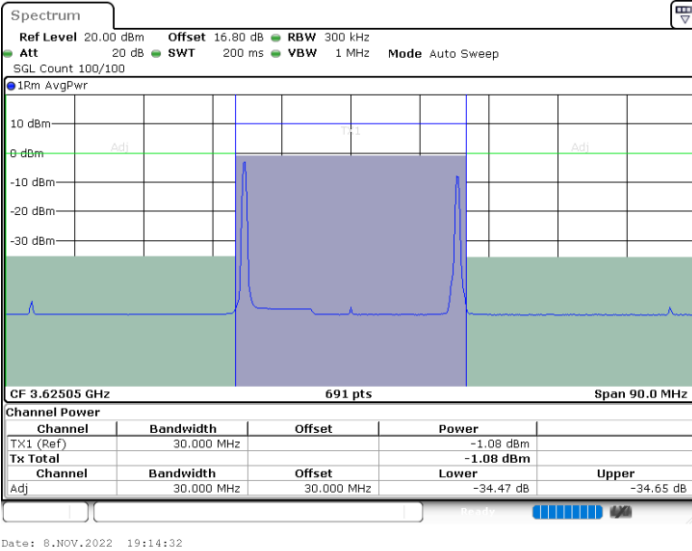

N/A

LTE Band 48C / 10MHz+20MHz

QPSK

Lowest Channel / 1RB0 and 1RB9

Lowest Channel / 1RB49 and 1RB0

Date: 8.NOV.2022 18:39:57

Date: 8.NOV.2022 18:50:19

Lowest Channel / FullIRB

N/A

Date: 8.NOV.2022 18:31:41

LTE Band 48C / 10MHz+20MHz

QPSK

Middle Channel / 1RB0 and 1RB9

Middle Channel / 1RB49 and 1RB0

Middle Channel / FullIRB

N/A

LTE Band 48C / 10MHz+20MHz

QPSK

Highest Channel / 1RB0 and 1RB99

Highest Channel / 1RB49 and 1RB0

Highest Channel / FullIRB

N/A

LTE Band 48C / 15MHz+20MHz

QPSK