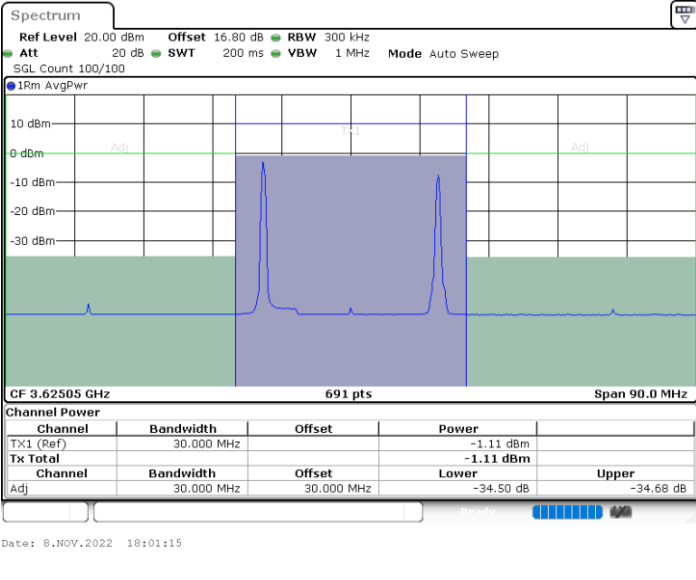

Middle Channel / 20MHz+10MHz

Date: 9.NOV.2022 15:37:38

Middle Channel / 20MHz+15MHz

Date: 9.NOV.2022 15:42:52

ACLR

LTE Band 48C / 5MHz+20MHz

QPSK

Middle Channel / 1RB0 and 1RB9

Middle Channel / 1RB24 and 1RB0

Middle Channel / FullIRB

N/A

LTE Band 48C / 5MHz+20MHz

QPSK

Highest Channel / 1RB0 and 1RB99

Highest Channel / 1RB24 and 1RB0

Highest Channel / FullIRB