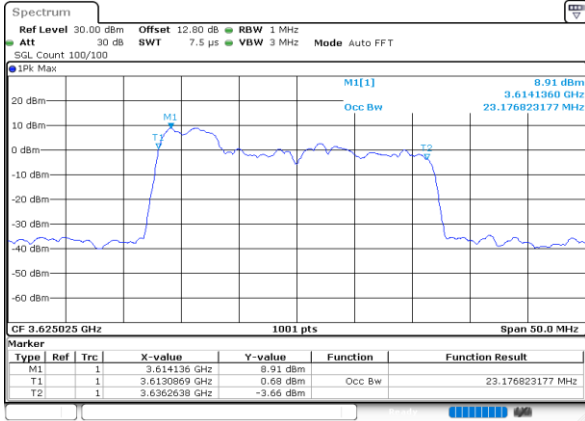

LTE Band 48C

256QAM

Middle Channel / 5MHz+20MHz

Date: 9.NOV.2022 15:16:36