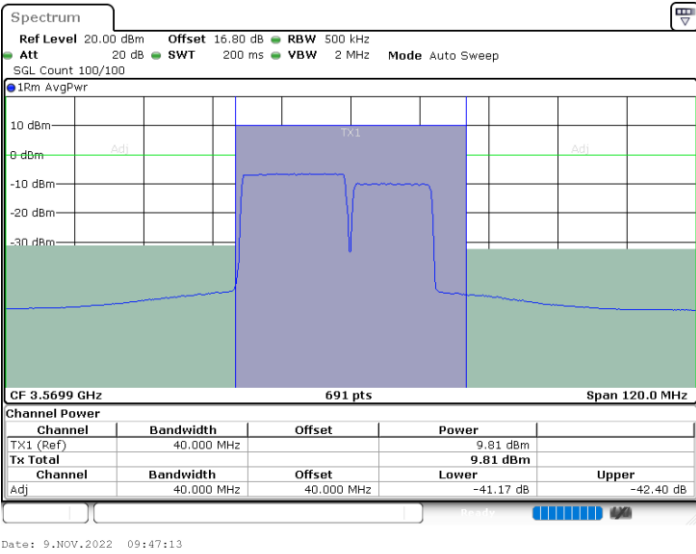

N/A

LTE Band 48C / 20MHz+10MHz

QPSK

Highest Channel / 1RB0 and 1RB49

Highest Channel / 1RB99 and 1RB0

Highest Channel / FullIRB

N/A

LTE Band 48C / 20MHz+15MHz

QPSK

Lowest Channel / 1RB0 and 1RB74

Lowest Channel / 1RB99 and 1RB0

Lowest Channel / FullIRB

N/A

LTE Band 48C / 20MHz+15MHz

QPSK

Middle Channel / 1RB0 and 1RB74