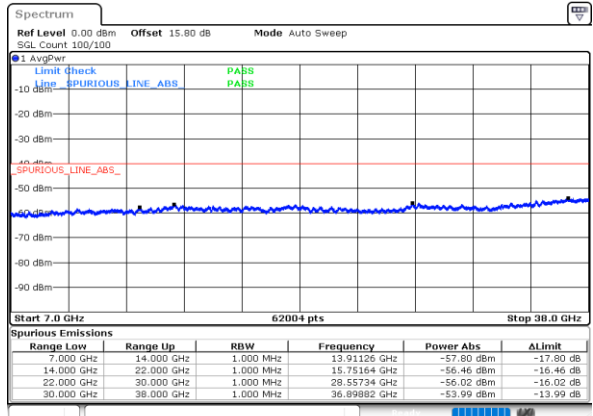

Lowest Channel / QPSK

Date: 26.OCT.2022 19:10:20

Date: 26.OCT.2022 19:11:33

Middle Channel / QPSK

Date: 26.OCT.2022 19:21:38

Date: 26.OCT.2022 19:22:51

Highest Channel / QPSK

Date: 26.OCT.2022 19:33:01

Date: 26.OCT.2022 19:34:14

LTE Band 48 / 20MHz

Lowest Channel / QPSK

Middle Channel / QPSK

Highest Channel / QPSK

Frequency Stability

Test Conditions		LTE Band 48 (QPSK) / Middle Channel	Limit
Temperature (°C)	Voltage (Volt)	BW 10MHz	Note 2.
		Deviation (ppm)	Result
50	Normal Voltage	0.0006	PASS
40	Normal Voltage	0.0039	
30	Normal Voltage	0.0044	
20(Ref.)	Normal Voltage	0.0000	
10	Normal Voltage	0.0011	
0	Normal Voltage	0.0035	
-10	Normal Voltage	0.0021	
-20	Normal Voltage	0.0036	
-30	Normal Voltage	0.0007	
20	Maximum Voltage	0.0027	
20	Normal Voltage	0.0000	
20	Battery End Point	0.0016	

Note:

- 1. Normal Voltage = 3.3 V. ; Battery End Point (BEP) = 3.135 V. ; Maximum Voltage = 4.4 V.
- 2. The frequency fundamental emissions stay within the authorized frequency block.

LTE Band 48C

26dB Bandwidth

Mode	LTE Band 48C : 26dB BW(MHz)			
QPSK				
BW	5MHz+20MHz	10MHz+20MHz	15MHz+20MHz	20MHz+5MHz
Middle CH	24.83	29.79	34.83	24.93
BW	20MHz+10MHz	20MHz+15MHz	20MHz+20MHz	N/A
Middle CH	30.03	35.04	39.80	-