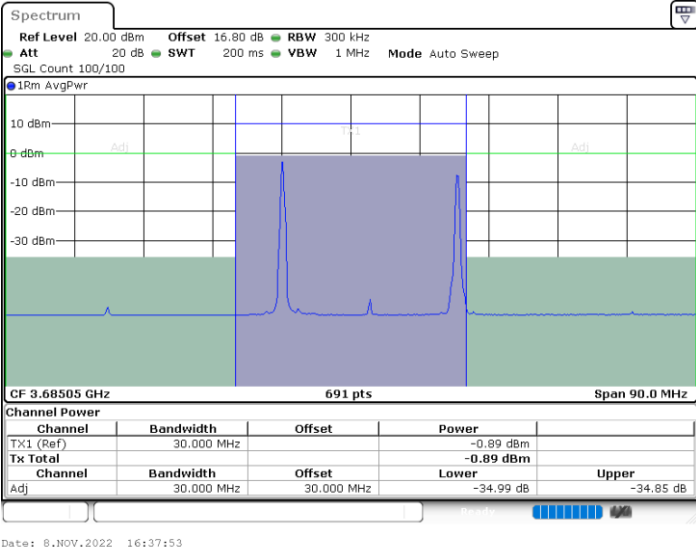

Middle Channel / 1RB24 and 1RB0

Middle Channel / FullIRB

N/A

LTE Band 48C / 5MHz+20MHz

QPSK

Highest Channel / 1RB0 and 1RB99

Highest Channel / 1RB24 and 1RB0

Highest Channel / FullIRB

N/A

LTE Band 48C / 10MHz+20MHz

QPSK

Lowest Channel / 1RB0 and 1RB9

Lowest Channel / 1RB49 and 1RB0

Date: 8.NOV.2022 18:39:57

Date: 8.NOV.2022 18:50:19

Lowest Channel / FullIRB