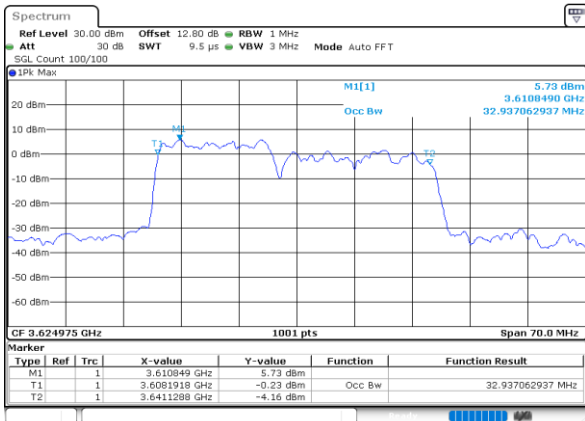

Middle Channel / 20MHz+10MHz

Middle Channel / 20MHz+15MHz

LTE Band 48C

64QAM

Middle Channel / 20MHz+20MHz

N/A

LTE Band 48C

256QAM

Middle Channel / 5MHz+20MHz

Date: 9.NOV.2022 15:16:36

Middle Channel / 10MHz+20MHz

Date: 9.NOV.2022 15:21:52

Middle Channel / 15MHz+20MHz

Date: 9.NOV.2022 15:27:08

Middle Channel / 20MHz+5MHz

Date: 9.NOV.2022 15:32:24

Middle Channel / 20MHz+10MHz

Date: 9.NOV.2022 15:37:38

Middle Channel / 20MHz+15MHz

Date: 9.NOV.2022 15:42:52

ACLR

LTE Band 48C / 5MHz+20MHz

QPSK

Middle Channel / 1RB0 and 1RB9

Middle Channel / 1RB24 and 1RB0

Middle Channel / FullIRB

N/A

LTE Band 48C / 5MHz+20MHz

QPSK

Highest Channel / 1RB0 and 1RB99

Highest Channel / 1RB24 and 1RB0

Highest Channel / FullIRB