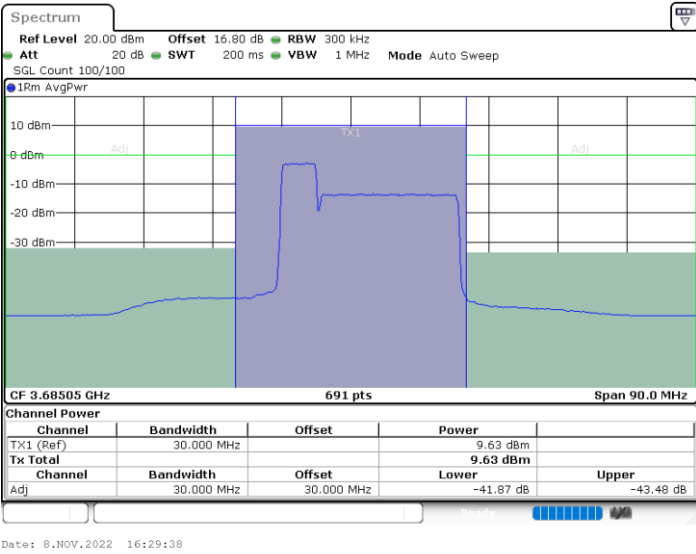

Middle Channel / 1RB24 and 1RB0

Middle Channel / FullIRB

N/A

LTE Band 48C / 5MHz+20MHz

QPSK

Highest Channel / 1RB0 and 1RB99

Highest Channel / 1RB24 and 1RB0

Highest Channel / FullIRB

N/A

LTE Band 48C / 10MHz+20MHz

QPSK

Lowest Channel / 1RB0 and 1RB9

Lowest Channel / 1RB49 and 1RB0

Date: 8.NOV.2022 18:39:57

Date: 8.NOV.2022 18:50:19

Lowest Channel / FullIRB