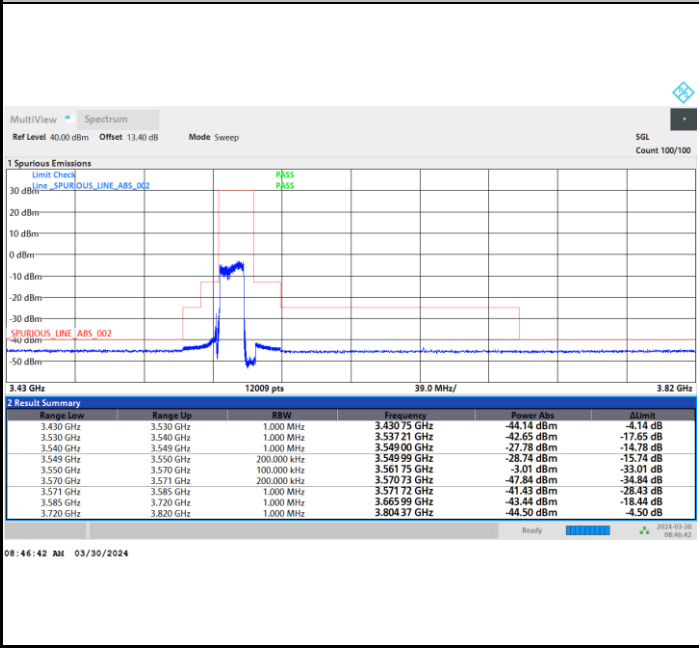

Middle Channel

Full RB

FR1 n48 / 15MHz / CP OFDM / 64QAM

Highest Channel

Full RB

FR1 n48 / 15MHz / CP OFDM / 256QAM

Lowest Channel

Full RB