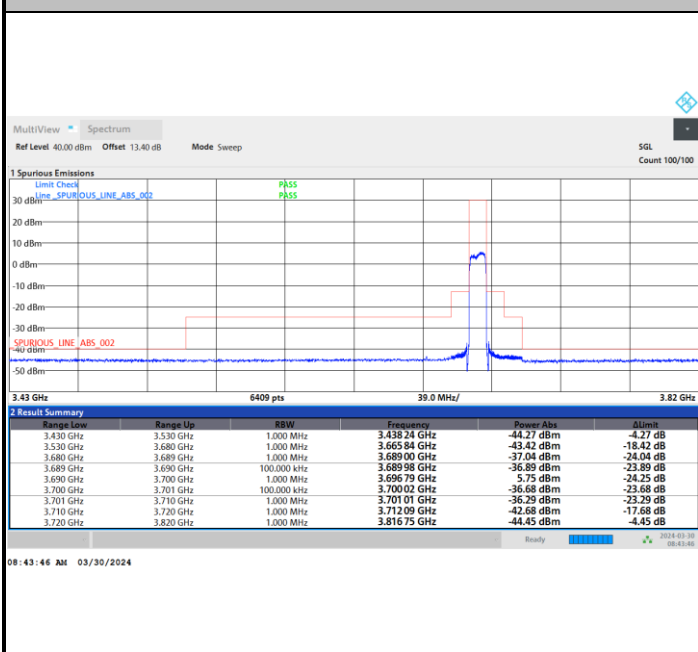

FR1 n48 / 10MHz / CP OFDM / 256QAM

Highest Channel

1RB0

1RBmax

Full RB