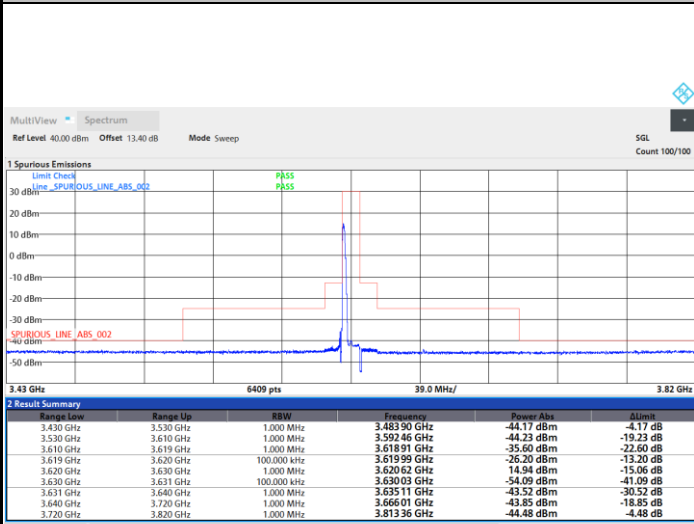

FR1 n48 / 10MHz / CP OFDM / 256QAM

Lowest Channel

1RB0

1RBmax

Full RB

FR1 n48 / 10MHz / CP OFDM / 256QAM

Middle Channel

1RB0

1RBmax

08:34:17 AM 03/30/2024

08:34:58 AM 03/30/2024

Full RB

08:35:39 AM 03/30/2024

FR1 n48 / 10MHz / CP OFDM / 256QAM

Highest Channel

1RB0