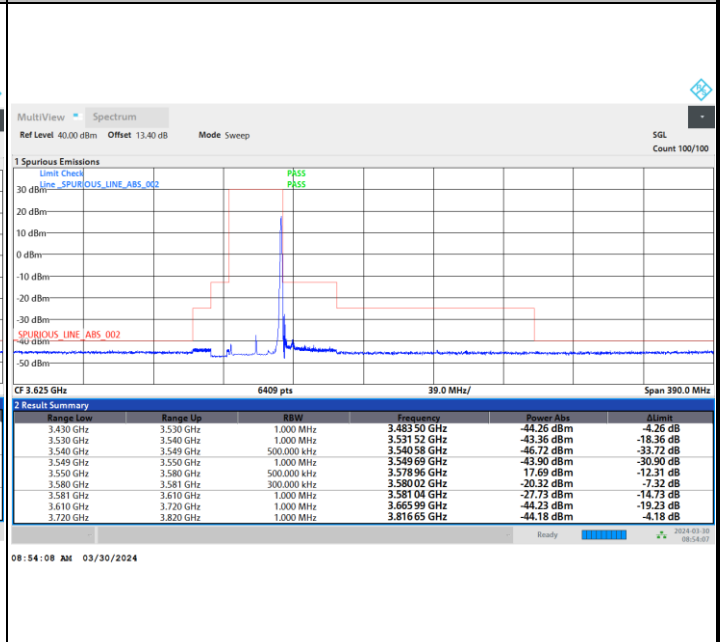

FR1 n48 / 30MHz / CP OFDM / 16QAM

Lowest Channel

1RB0

1RBmax