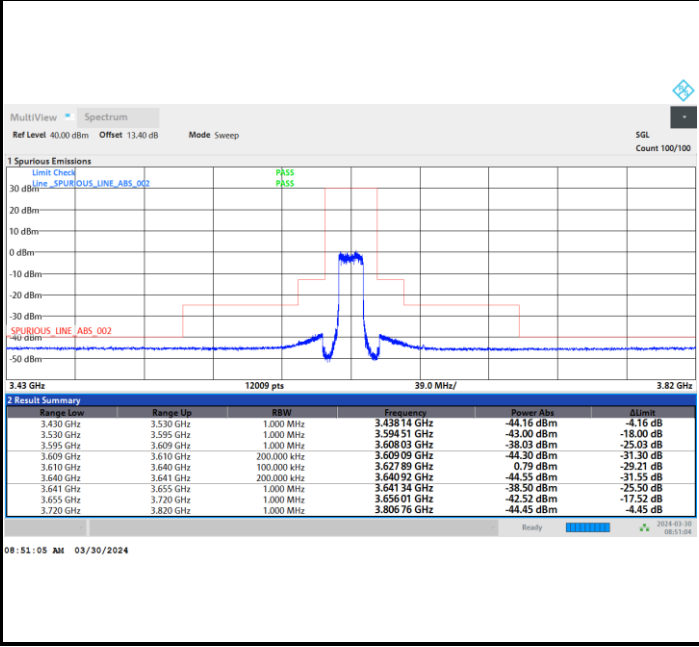

FR1 n48 / 15MHz / CP OFDM / 16QAM

Middle Channel

Full RB