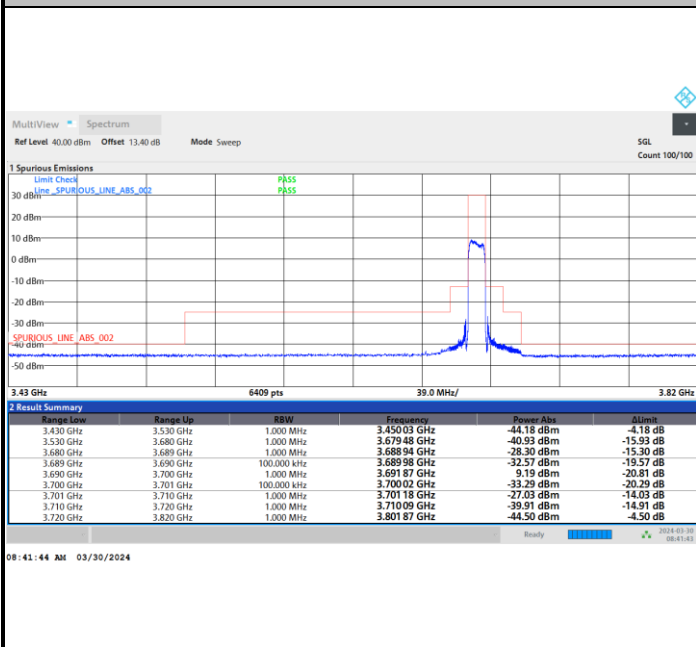

1RB0

1RBmax

Full RB

FR1 n48 / 10MHz / CP OFDM / 64QAM

Highest Channel

1RB0

1RBmax

Full RB