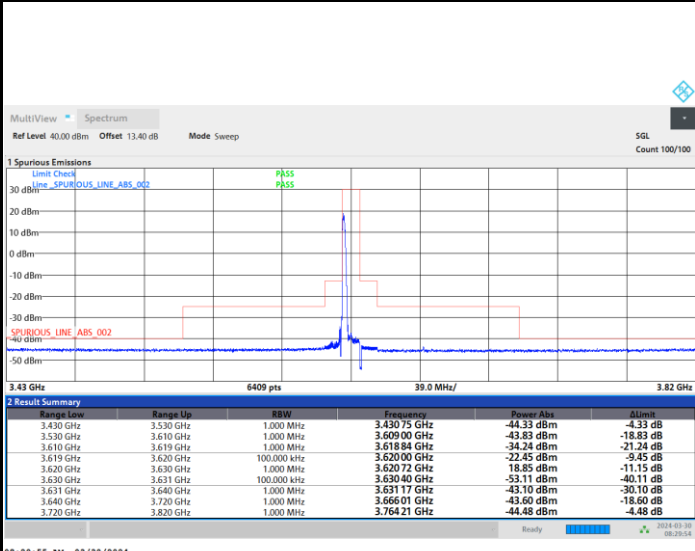

FR1 n48 / 10MHz / CP OFDM / 64QAM

Middle Channel

1RB0

1RBmax