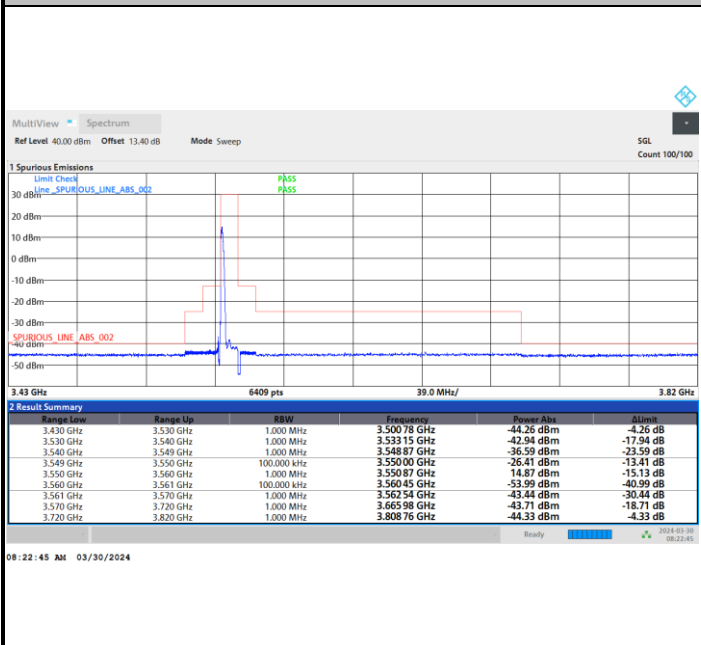

FR1 n48 / 10MHz / CP OFDM / 256QAM

Lowest Channel

1RB0

1RBmax