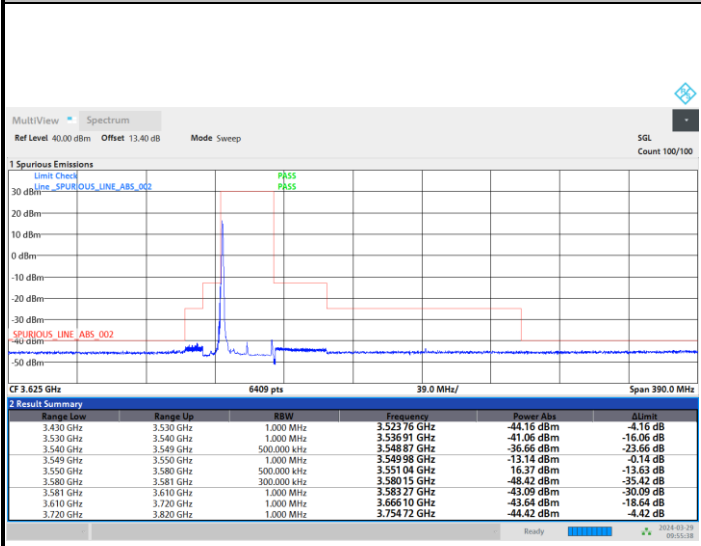

FR1 n48 / 30MHz / CP OFDM / QPSK

Lowest Channel

1RB0

1RBmax