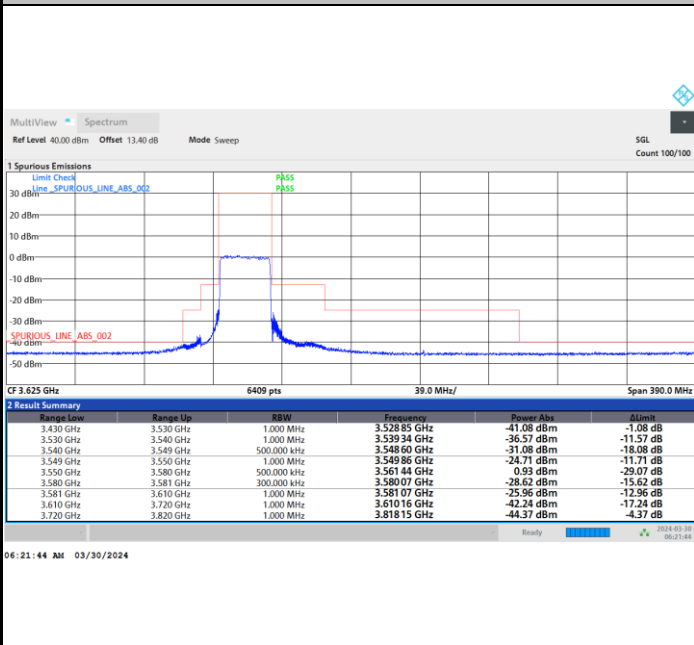

FR1 n48 / 30MHz / CP OFDM / 16QAM

Lowest Channel

1RB0

1RBmax

Full RB