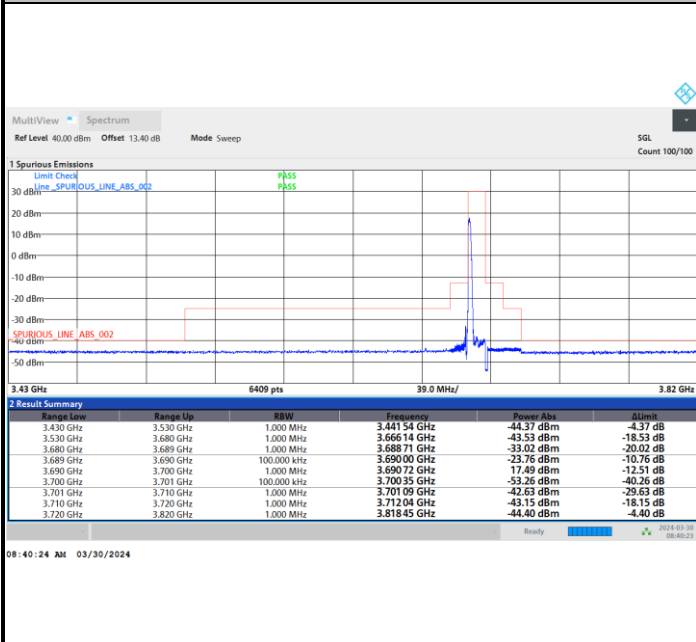

1RB0

1RBmax

Full RB

FR1 n48 / 10MHz / CP OFDM / 64QAM

Highest Channel

1RB0

1RBmax

Full RB