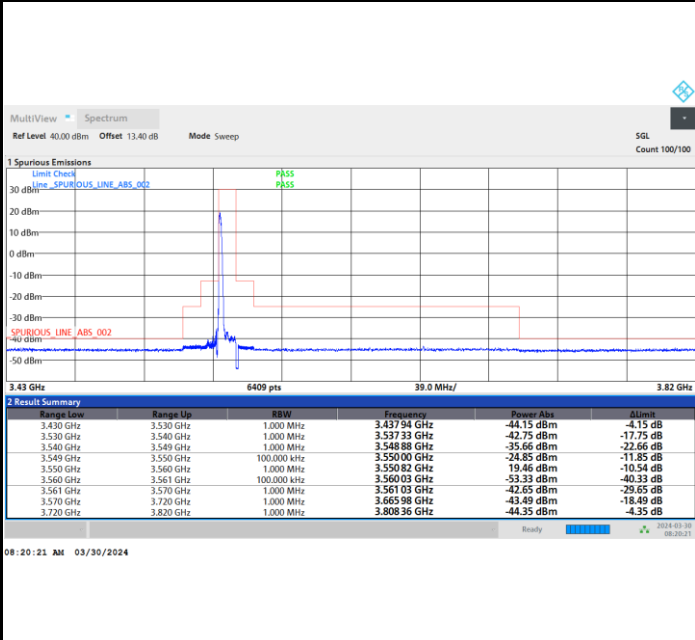

Full RB

FR1 n48 / 10MHz / CP OFDM / 64QAM

Lowest Channel

1RB0

1RBmax

Full RB

FR1 n48 / 10MHz / CP OFDM / 64QAM

Middle Channel