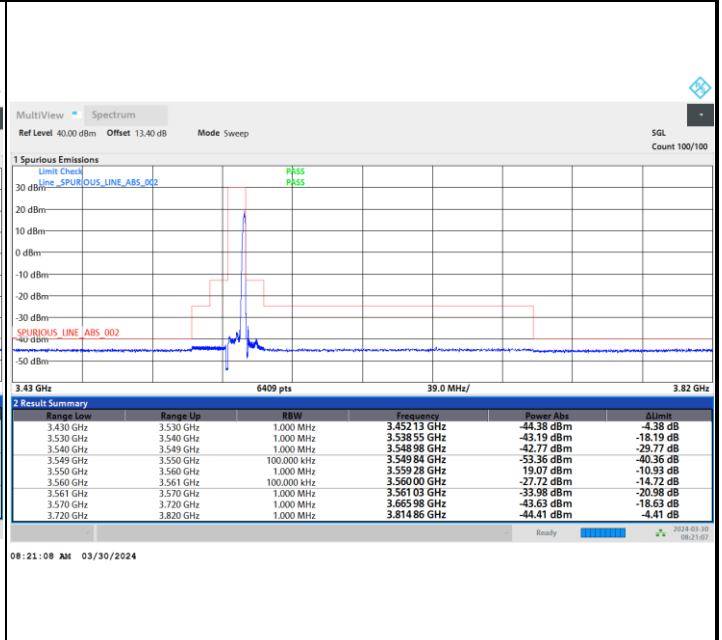

Full RB

FR1 n48 / 10MHz / CP OFDM / 64QAM

Lowest Channel

1RB0

1RBmax

Full RB

FR1 n48 / 10MHz / CP OFDM / 64QAM

Middle Channel