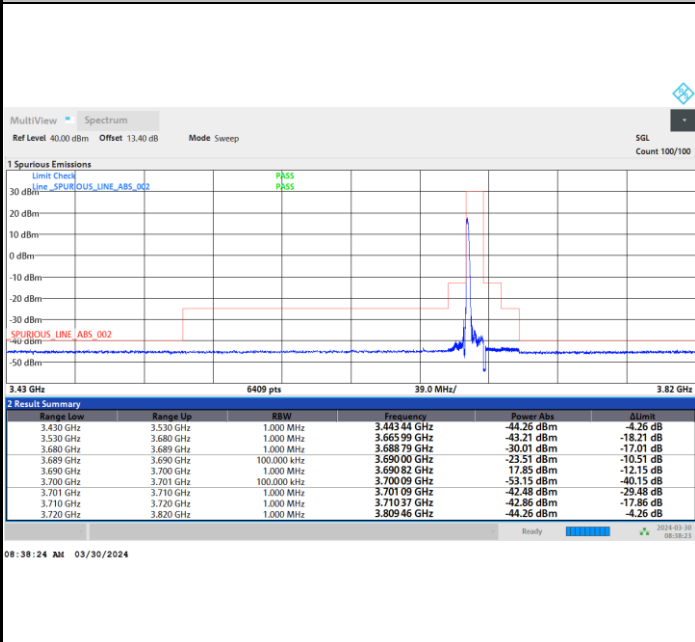

Middle Channel

1RB0

1RBmax

Full RB

FR1 n48 / 10MHz / CP OFDM / 16QAM

Highest Channel

1RB0

1RBmax