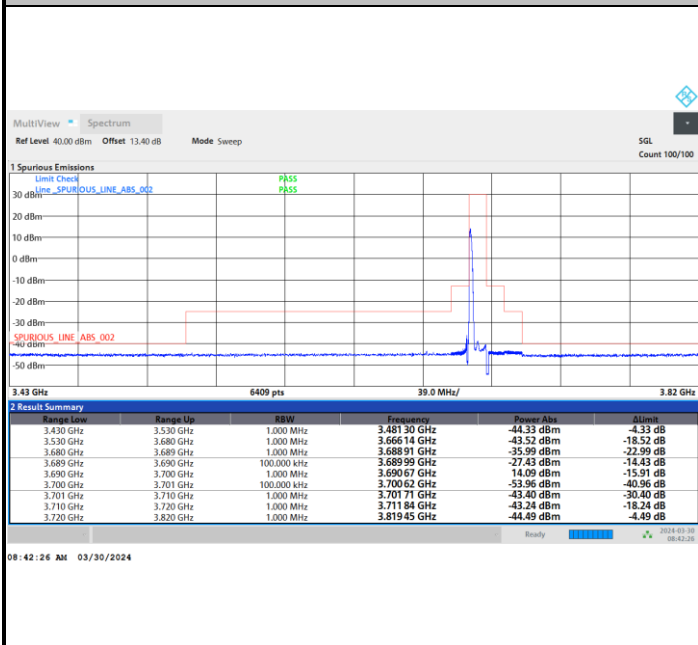

FR1 n48 / 10MHz / CP OFDM / 256QAM

Highest Channel

1RB0

1RBmax