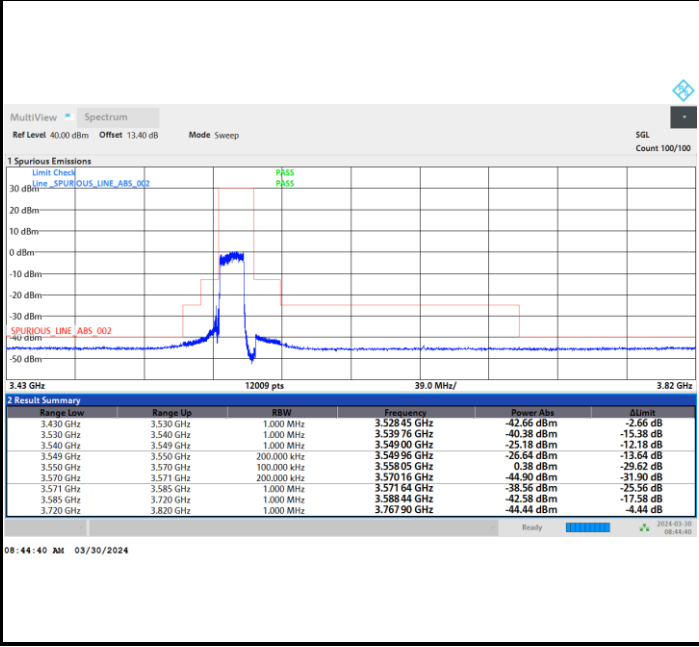

1RBmax

Full RB

FR1 n48 / 15MHz / CP OFDM / QPSK

Lowest Channel

Full RB

FR1 n48 / 15MHz / CP OFDM / QPSK

Middle Channel

Full RB