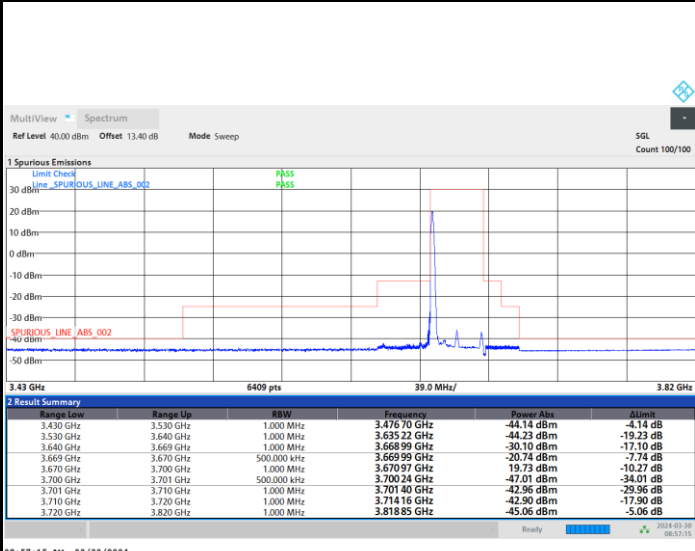

Highest Channel

1RB0

1RBmax

Full RB