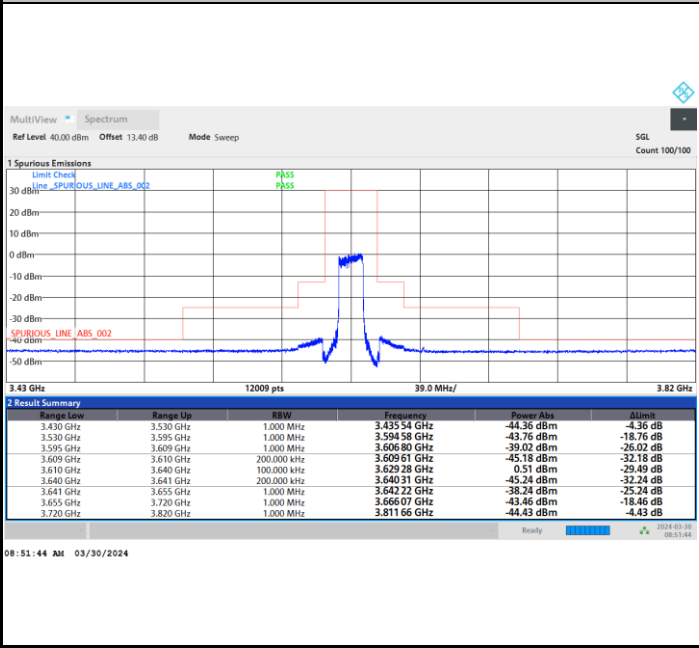

FR1 n48 / 15MHz / CP OFDM / 64QAM

Middle Channel

Full RB