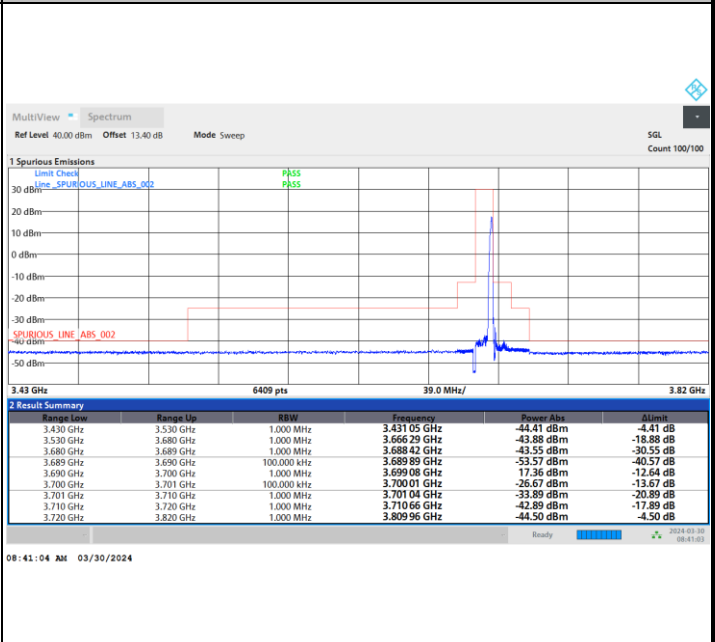

1RB0

1RBmax

Full RB

FR1 n48 / 10MHz / CP OFDM / 64QAM

Highest Channel

1RB0

1RBmax

Full RB