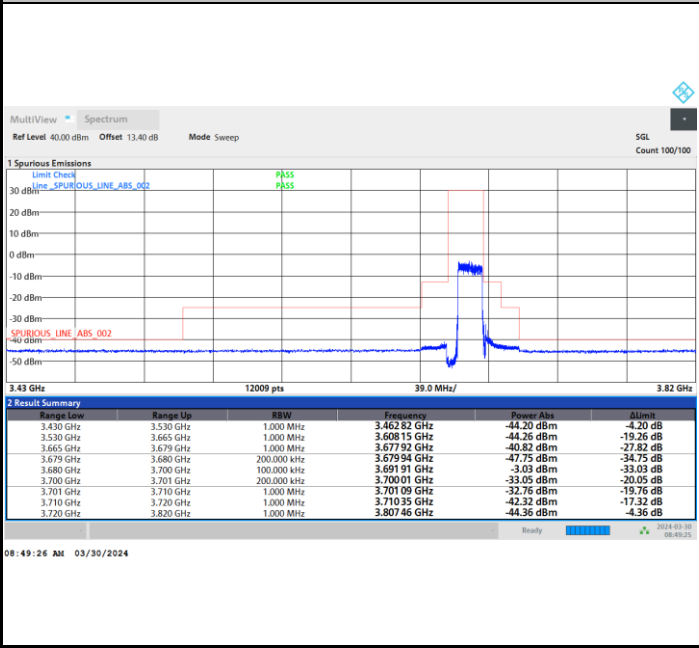

FR1 n48 / 15MHz / CP OFDM / 256QAM

Middle Channel

Full RB

FR1 n48 / 15MHz / CP OFDM / 256QAM

Highest Channel

Full RB

FR1 n48 / 30MHz / CP OFDM / QPSK

Lowest Channel