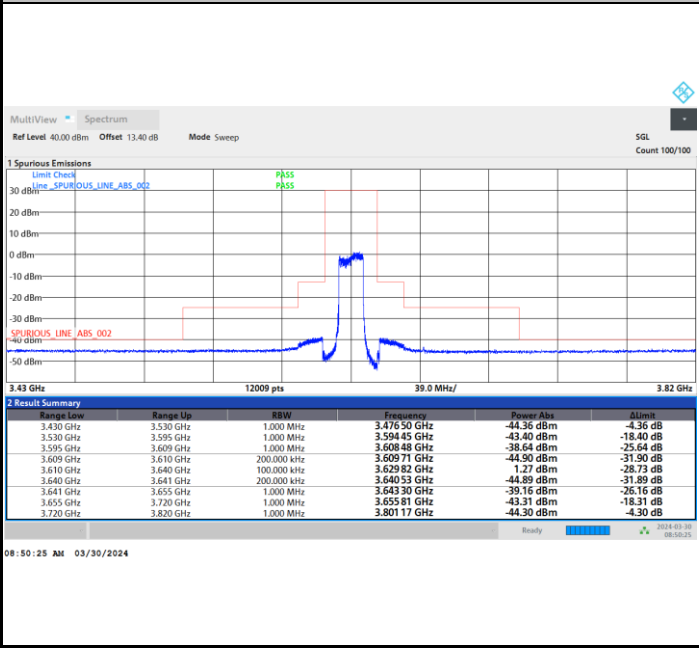

1RBmax

Full RB

FR1 n48 / 15MHz / CP OFDM / QPSK

Lowest Channel

Full RB

FR1 n48 / 15MHz / CP OFDM / QPSK

Middle Channel

Full RB