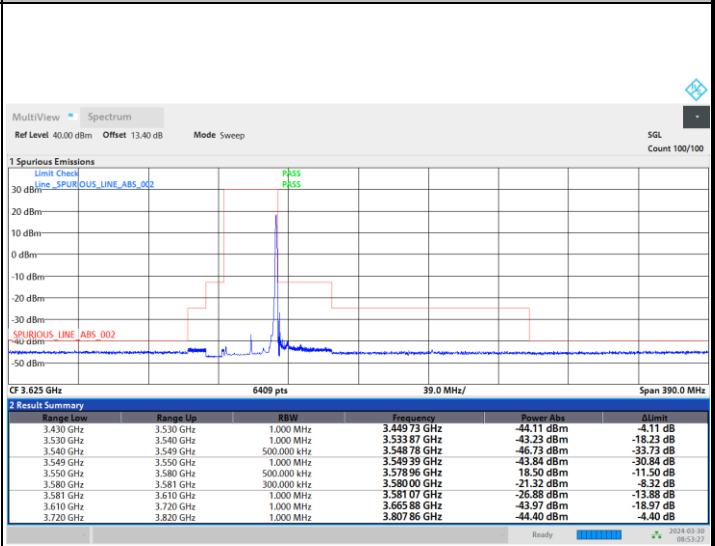

FR1 n48 / 30MHz / CP OFDM / QPSK

Lowest Channel

1RB0

1RBmax