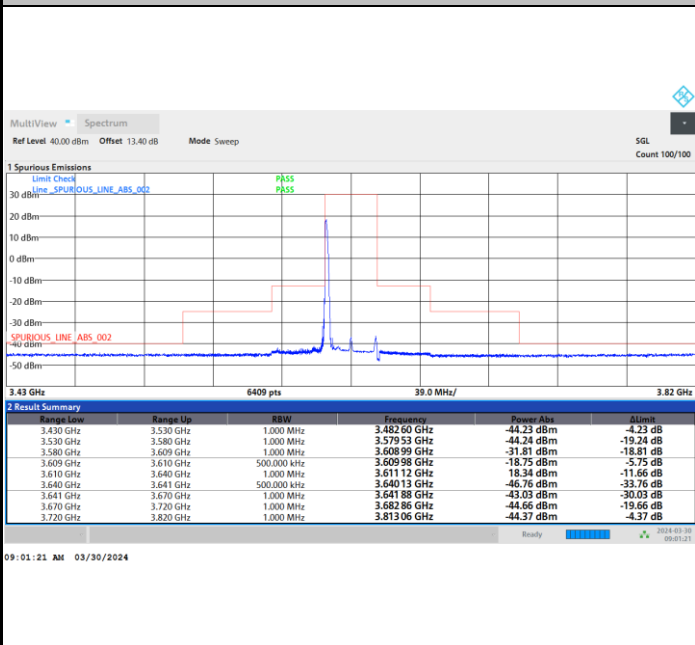

1RBmax

Full RB

FR1 n48 / 30MHz / CP OFDM / 16QAM

Middle Channel

1RB0

1RBmax

Full RB

FR1 n48 / 30MHz / CP OFDM / 16QAM

Highest Channel

1RB0

1RBmax

Full RB