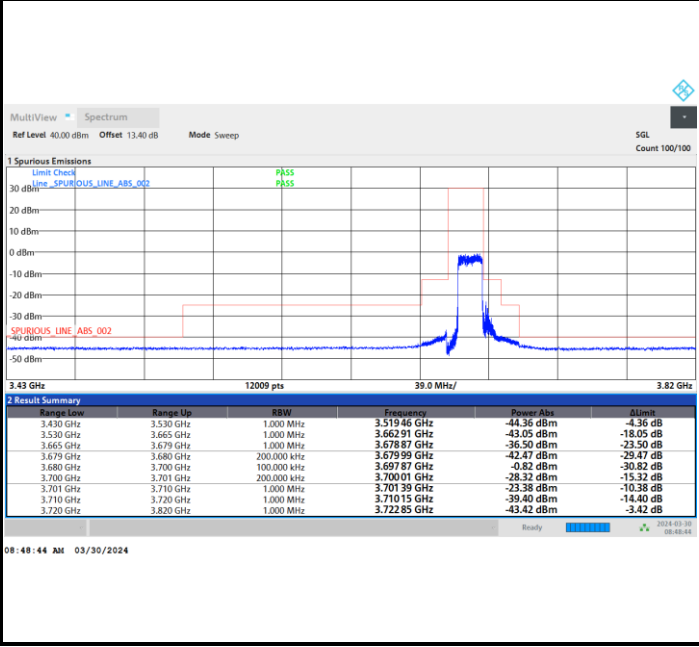

Middle Channel

Full RB

FR1 n48 / 15MHz / CP OFDM / 64QAM

Highest Channel

Full RB

FR1 n48 / 15MHz / CP OFDM / 256QAM

Lowest Channel

Full RB