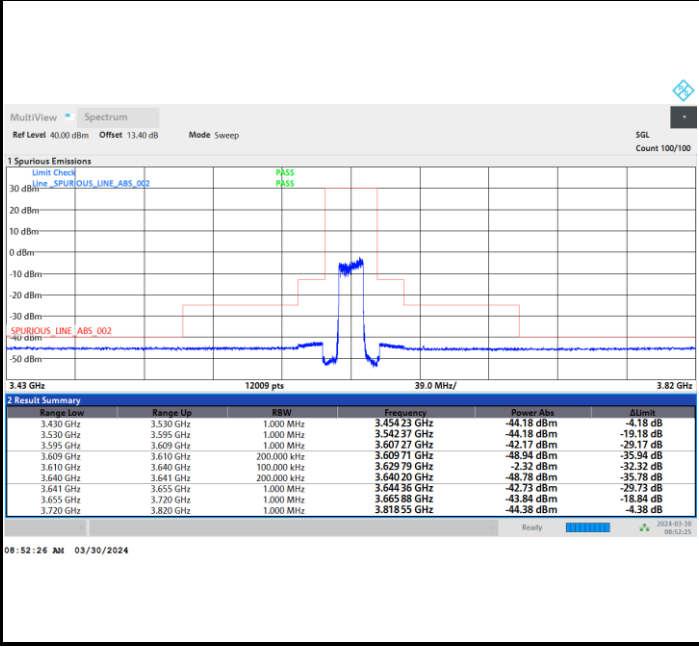

FR1 n48 / 15MHz / CP OFDM / 256QAM

Middle Channel

Full RB