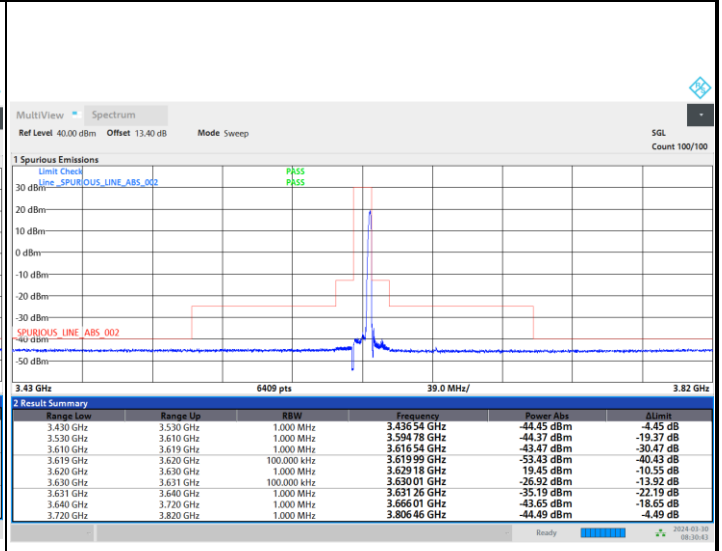

FR1 n48 / 10MHz / CP OFDM / 64QAM

Middle Channel

1RB0

1RBmax