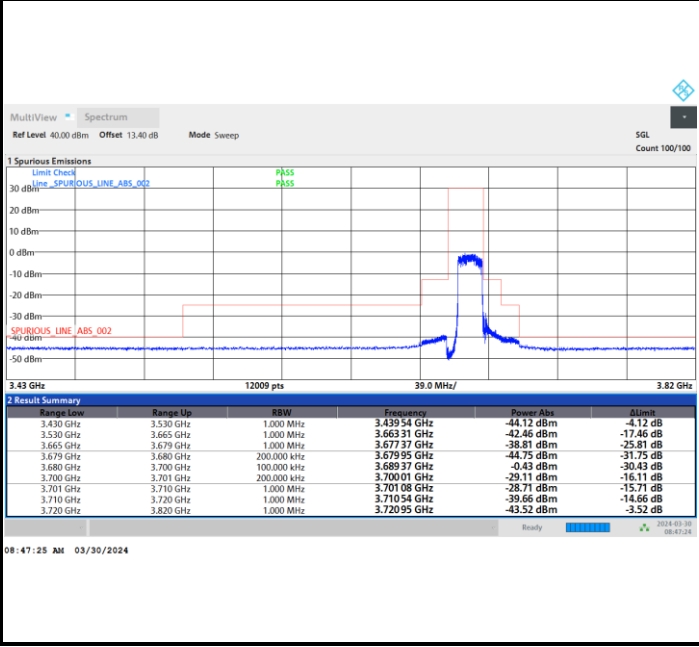

FR1 n48 / 15MHz / CP OFDM / QPSK

Highest Channel

Full RB