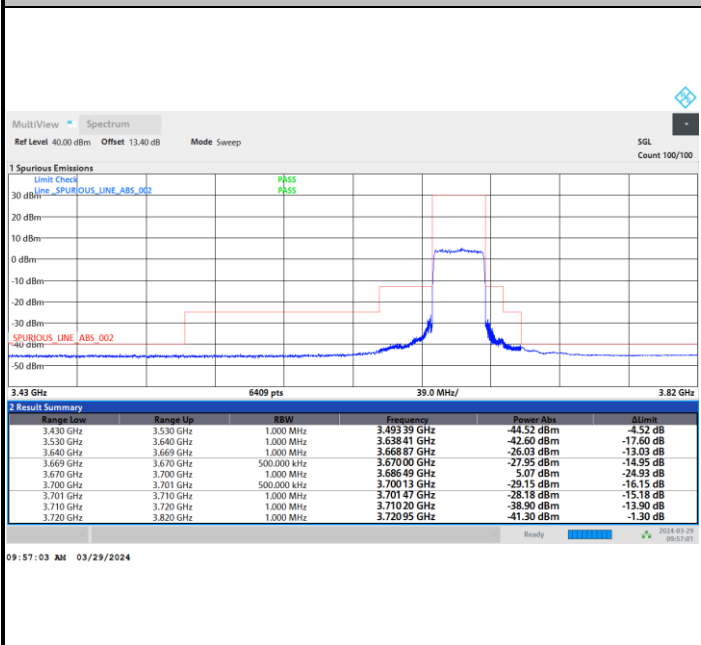

FR1 n48 / 30MHz / CP OFDM / QPSK

Highest Channel

1RB0

1RBmax

Full RB

FR1 n48 / 30MHz / CP OFDM / 16QAM

Lowest Channel

1RB0