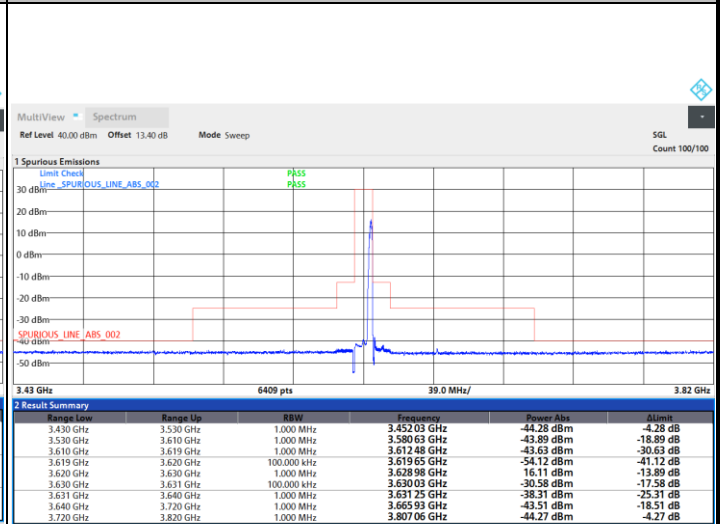

FR1 n48 / 10MHz / CP OFDM / 256QAM

Lowest Channel

1RB0

1RBmax

Full RB

FR1 n48 / 10MHz / CP OFDM / 256QAM

Middle Channel

1RB0

1RBmax

08:34:17 AM 03/30/2024

08:34:58 AM 03/30/2024

Full RB

08:35:39 AM 03/30/2024

FR1 n48 / 10MHz / CP OFDM / 256QAM

Highest Channel

1RB0