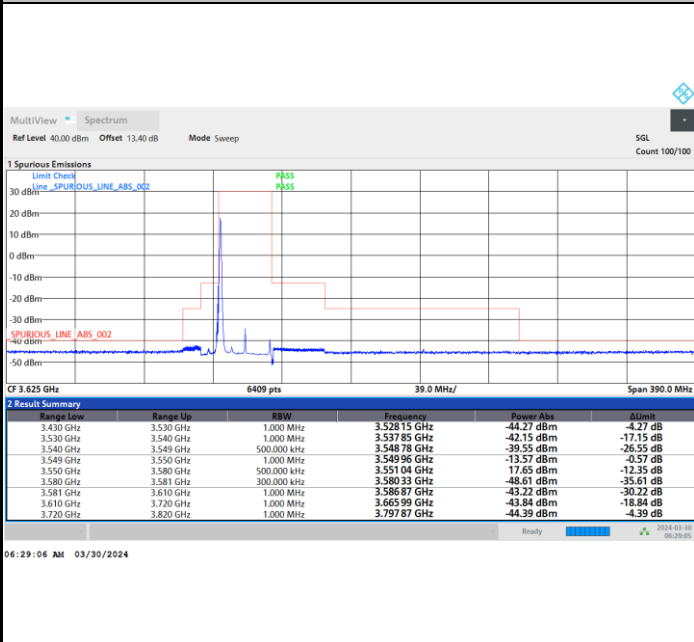

FR1 n48 / 30MHz / CP OFDM / 16QAM

Lowest Channel

1RB0

1RBmax