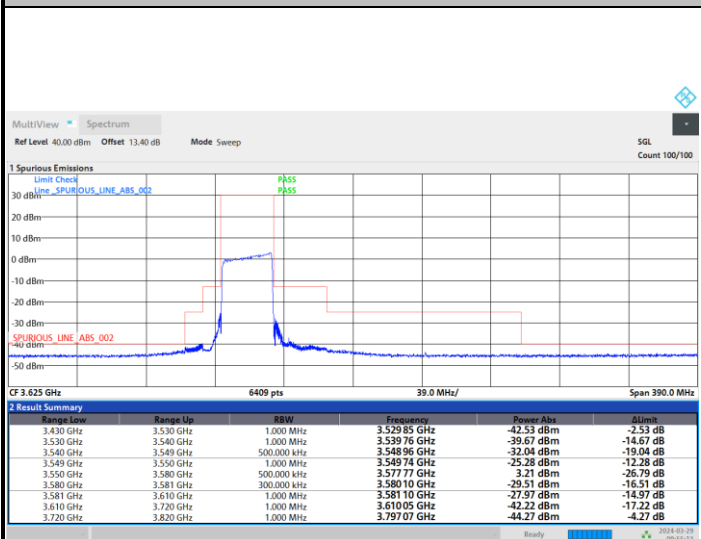

FR1 n48 / 30MHz / CP OFDM / QPSK

Lowest Channel

1RB0

1RBmax

Full RB