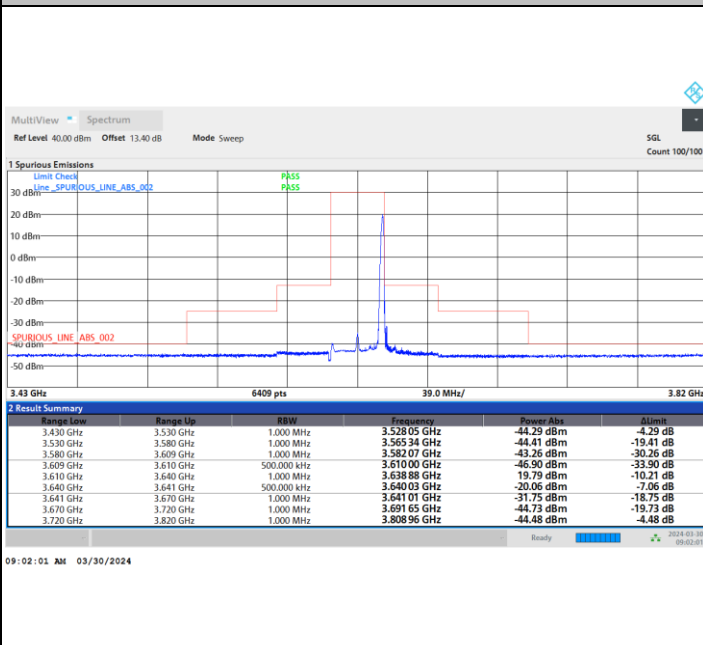

1RBmax

Full RB

FR1 n48 / 30MHz / CP OFDM / 16QAM

Middle Channel

1RB0

1RBmax

Full RB

FR1 n48 / 30MHz / CP OFDM / 16QAM

Highest Channel

1RB0

1RBmax

Full RB