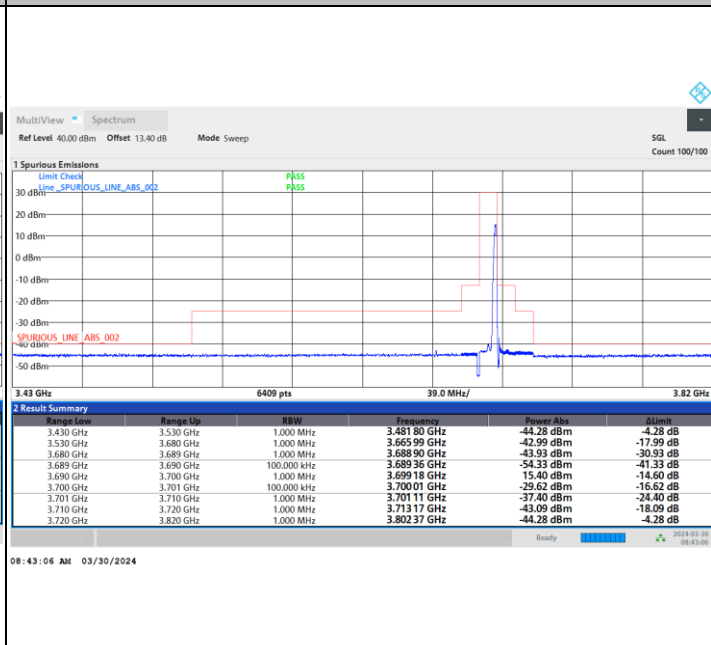

FR1 n48 / 10MHz / CP OFDM / 256QAM

Highest Channel

1RB0

1RBmax