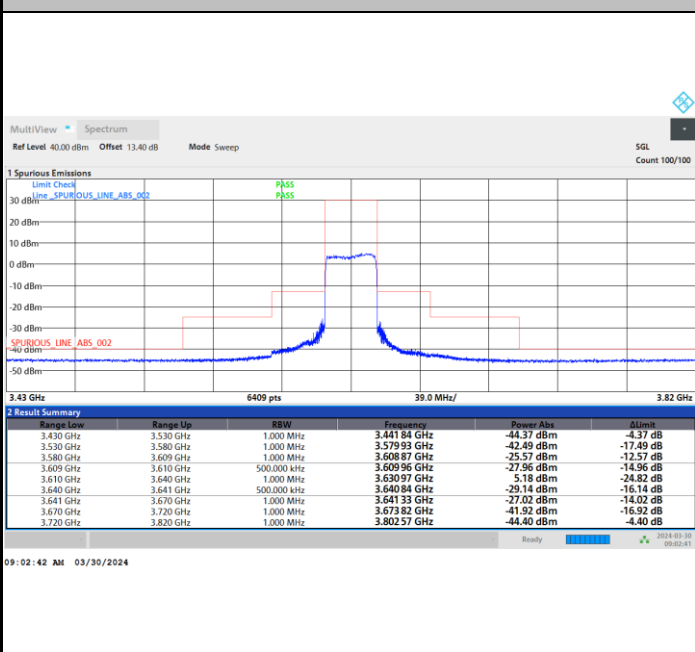

FR1 n48 / 30MHz / CP OFDM / 16QAM

Middle Channel

1RB0

1RBmax

Full RB