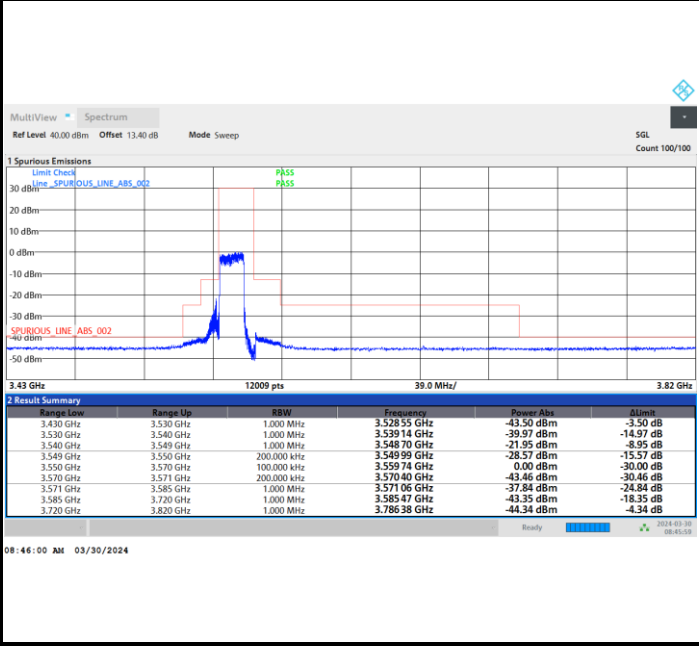

Full RB

FR1 n48 / 15MHz / CP OFDM / 16QAM

Highest Channel

Full RB

FR1 n48 / 15MHz / CP OFDM / 64QAM

Lowest Channel

Full RB

FR1 n48 / 15MHz / CP OFDM / 64QAM