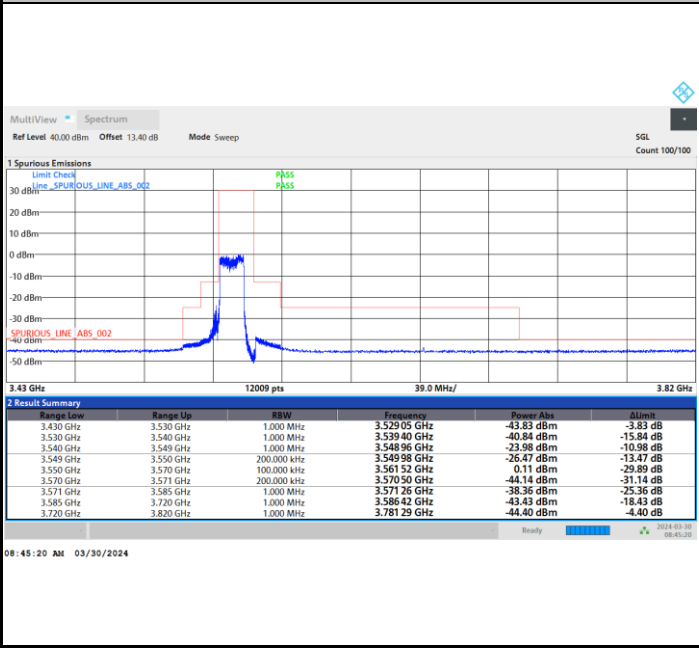

FR1 n48 / 15MHz / CP OFDM / QPSK

Highest Channel

Full RB

FR1 n48 / 15MHz / CP OFDM / 16QAM

Lowest Channel

Full RB

FR1 n48 / 15MHz / CP OFDM / 16QAM

Middle Channel