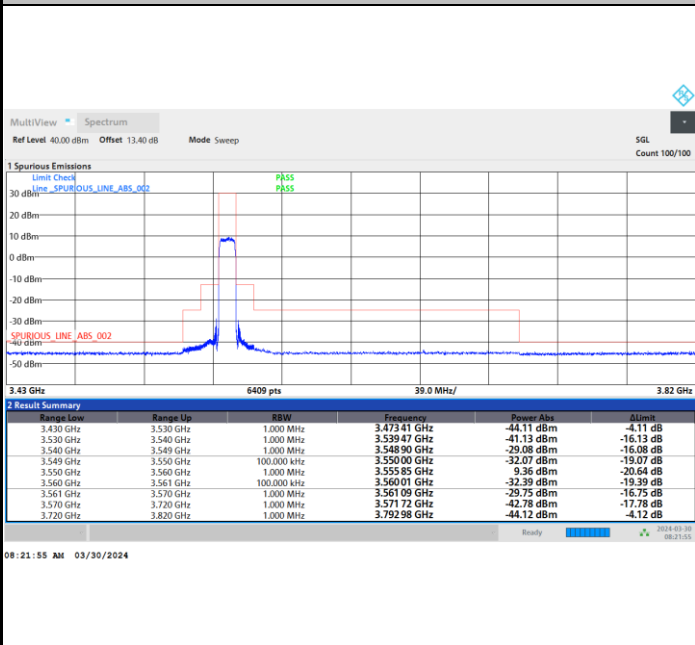

Full RB

FR1 n48 / 10MHz / CP OFDM / 64QAM

Lowest Channel

1RB0

1RBmax

Full RB

FR1 n48 / 10MHz / CP OFDM / 64QAM

Middle Channel