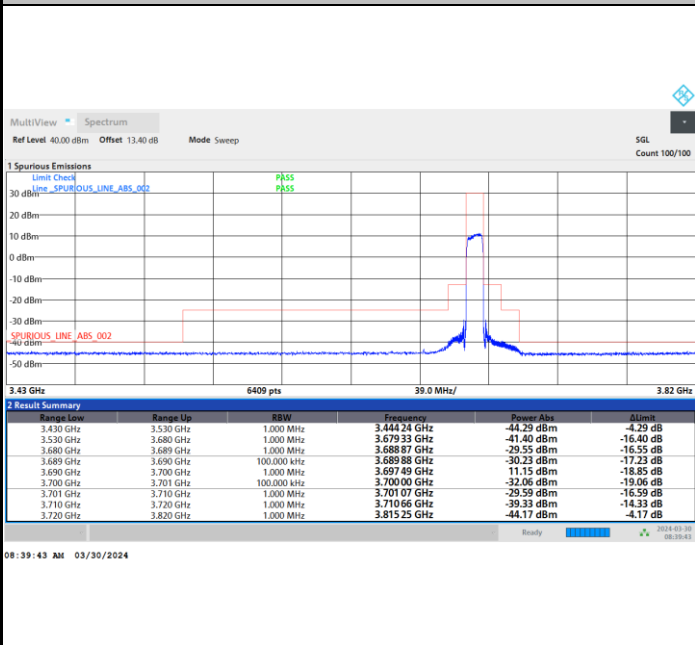

FR1 n48 / 10MHz / CP OFDM / 16QAM

Highest Channel

1RB0

1RBmax

Full RB