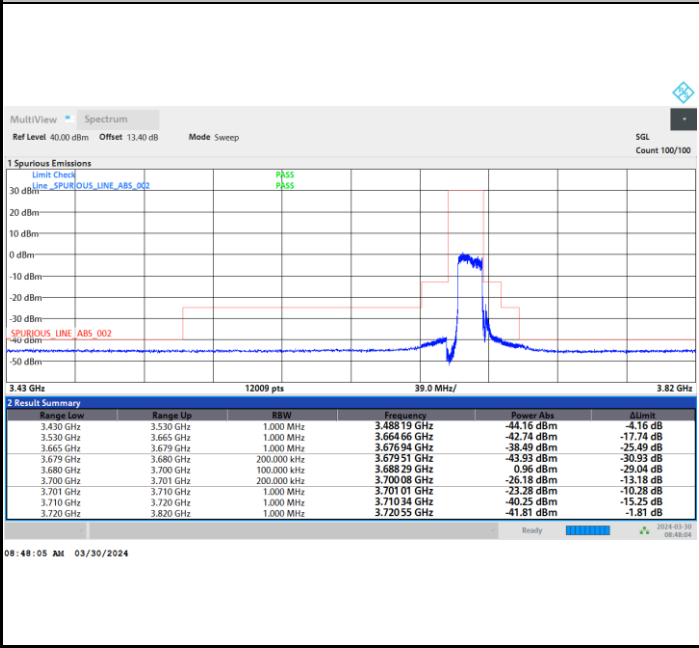

FR1 n48 / 15MHz / CP OFDM / 16QAM

Highest Channel

Full RB