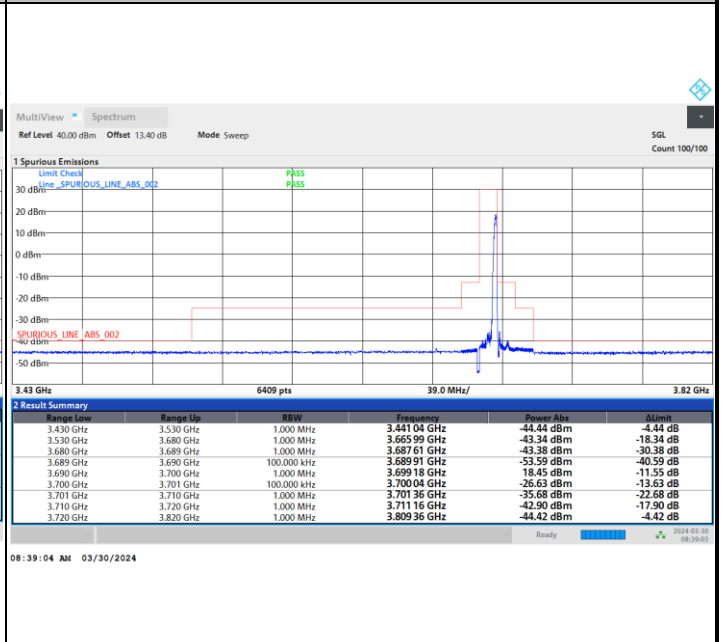

Middle Channel

1RB0

1RBmax

Full RB

FR1 n48 / 10MHz / CP OFDM / 16QAM

Highest Channel

1RB0

1RBmax