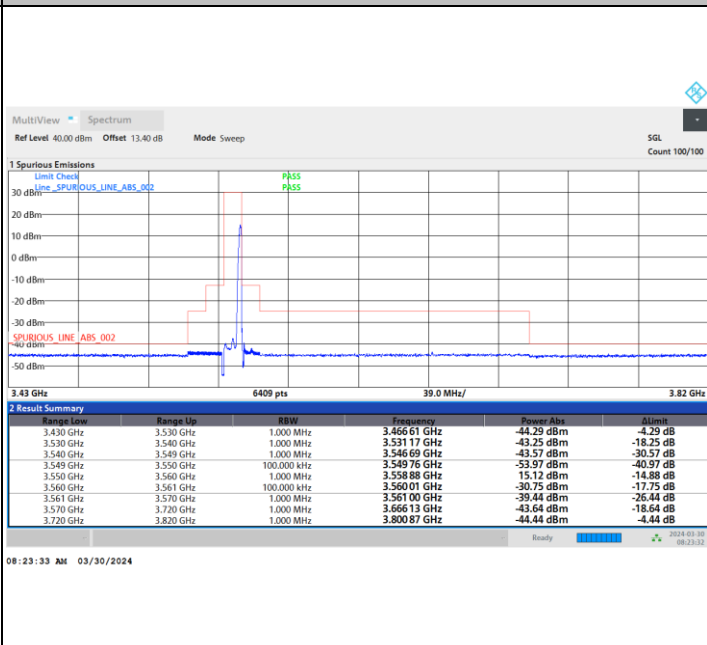

FR1 n48 / 10MHz / CP OFDM / 256QAM

Lowest Channel

1RB0

1RBmax