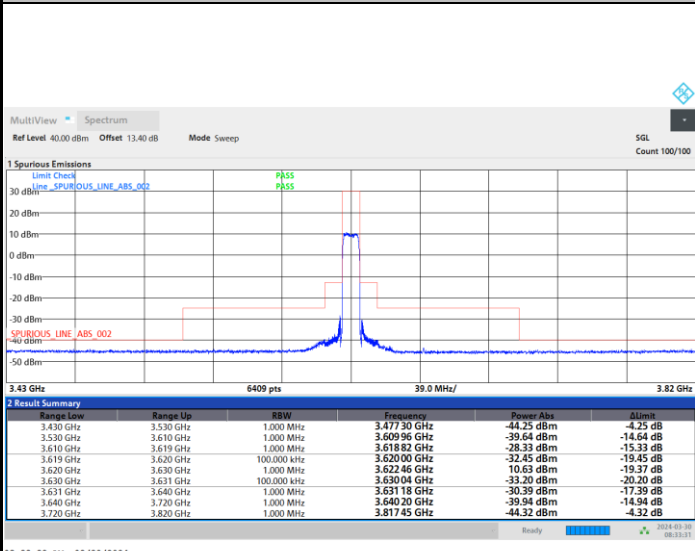

FR1 n48 / 10MHz / CP OFDM / 64QAM

Middle Channel

1RB0

1RBmax

Full RB