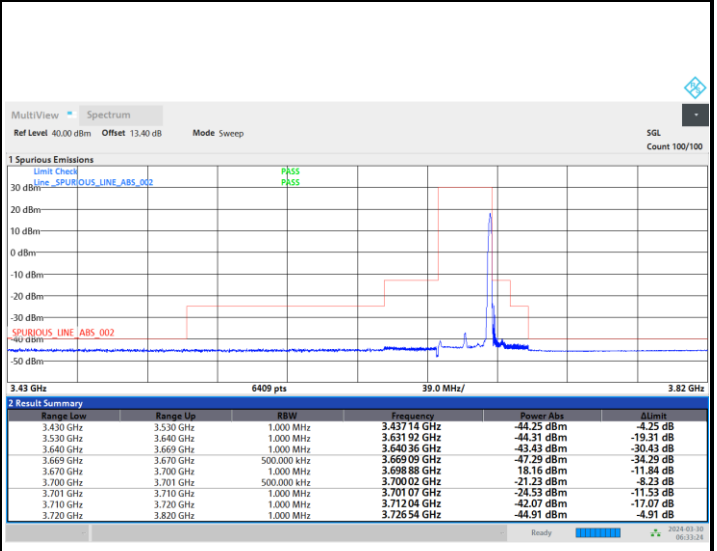

Highest Channel

1RB0

1RBmax

Full RB