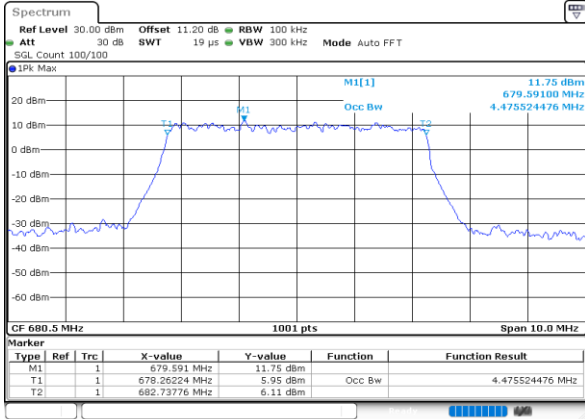

Date: 22.AUG.2022 18:19:39

Middle Channel / 20MHz / 64QAM

Date: 22.AUG.2022 18:13:30

LTE Band 71

Middle Channel / 5MHz / 256QAM

Middle Channel / 10MHz / 256QAM

Middle Channel / 15MHz / 256QAM

Middle Channel / 20MHz / 256QAM

Conducted Band Edge

LTE Band 71 / 5MHz / QPSK

Lowest Band Edge / 1 RB

Date: 22.AUG.2022 17:29:21

Highest Band Edge / 1 RB

Date: 22.AUG.2022 17:37:26

Lowest Band Edge / Full RB

Date: 22.AUG.2022 17:31:18

Highest Band Edge / Full RB

Date: 22.AUG.2022 17:39:23

LTE Band 71 / 5MHz / 16QAM

Lowest Band Edge / 1RB

Date: 22.AUG.2022 17:30:19

Highest Band Edge / 1 RB

Date: 22.AUG.2022 17:38:24

Lowest Band Edge / Full RB