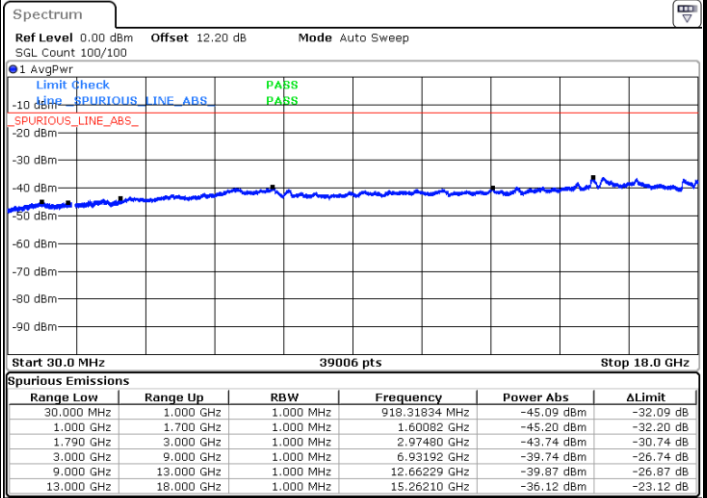

Date: 5.SEP.2022 20:05:53

Date: 5.SEP.2022 20:07:10

LTE Band 66C / 20MHz+5MHz

QPSK

Highest Channel / 1RB0 and 1RB24

Highest Channel / 1RB99 and 1RB0

Date: 5.SEP.2022 20:20:03

Date: 5.SEP.2022 20:18:46

LTE Band 66C / 20MHz+10MHz

QPSK

Lowest Channel / 1RB0 and 1RB49

Lowest Channel / 1RB99 and 1RB0

Date: 3.SEP.2022 03:55:13

Date: 3.SEP.2022 03:53:56

Middle Channel / 1RB0 and 1RB49

Middle Channel / 1RB99 and 1RB0

Date: 3.SEP.2022 04:00:30

Date: 3.SEP.2022 04:01:47

LTE Band 66C / 20MHz+10MHz

QPSK

Highest Channel / 1RB0 and 1RB49

Highest Channel / 1RB99 and 1RB0

Date: 5.SEP.2022 18:12:59

Date: 5.SEP.2022 18:11:41

LTE Band 66C / 20MHz+15MHz

QPSK

Lowest Channel / 1RB0 and 1RB74

Lowest Channel / 1RB99 and 1RB0

Date: 5.SEP.2022 19:28:12

Date: 5.SEP.2022 19:26:54

Middle Channel / 1RB0 and 1RB74

Middle Channel / 1RB99 and 1RB0