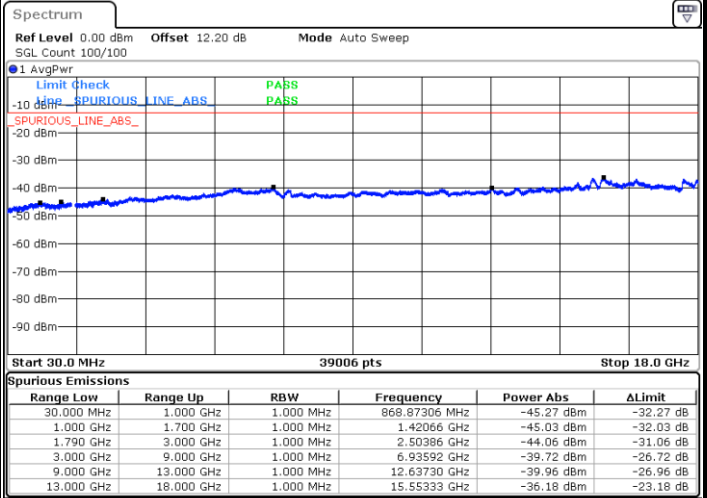

LTE Band 66C / 15MHz+20MHz

QPSK

Lowest Channel / 1RB0 and 1RB99

Lowest Channel / 1RB74 and 1RB0

Date: 5.SEP.2022 18:55:48

Date: 5.SEP.2022 18:54:31

Middle Channel / 1RB0 and 1RB99

Middle Channel / 1RB74 and 1RB0

Date: 5.SEP.2022 19:01:06

Date: 5.SEP.2022 19:02:24

LTE Band 66C / 15MHz+20MHz

QPSK

Highest Channel / 1RB0 and 1RB99

Highest Channel / 1RB74 and 1RB0

Date: 5.SEP.2022 19:15:17

Date: 5.SEP.2022 19:14:00

LTE Band 66C / 20MHz+5MHz

QPSK

Lowest Channel / 1RB0 and 1RB24

Lowest Channel / 1RB99 and 1RB0

Date: 5.SEP.2022 20:00:35

Date: 5.SEP.2022 19:59:18

Middle Channel / 1RB0 and 1RB24

Middle Channel / 1RB99 and 1RB0

Date: 5.SEP.2022 20:05:53

Date: 5.SEP.2022 20:07:10

LTE Band 66C / 20MHz+5MHz

QPSK

Highest Channel / 1RB0 and 1RB24

Highest Channel / 1RB99 and 1RB0

Date: 5.SEP.2022 20:20:03

Date: 5.SEP.2022 20:18:46