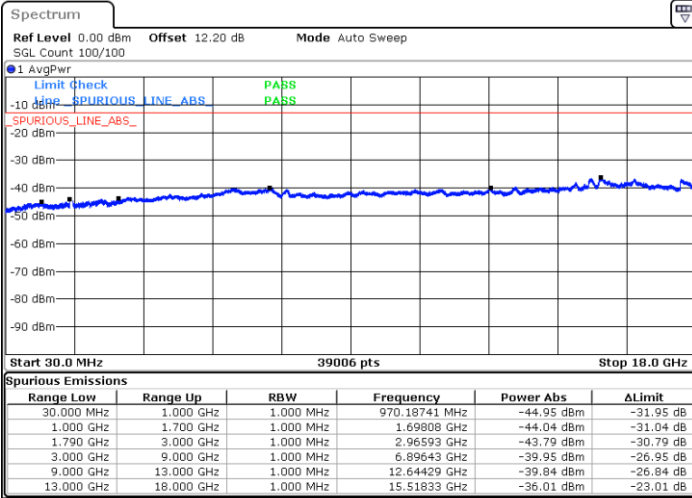

Date: 5.SEP.2022 19:01:06

Date: 5.SEP.2022 19:02:24

LTE Band 66C / 15MHz+20MHz

QPSK

Highest Channel / 1RB0 and 1RB99

Highest Channel / 1RB74 and 1RB0

Date: 5.SEP.2022 19:15:17

Date: 5.SEP.2022 19:14:00

LTE Band 66C / 20MHz+5MHz

QPSK

Lowest Channel / 1RB0 and 1RB24

Lowest Channel / 1RB99 and 1RB0

Date: 5.SEP.2022 20:00:35

Date: 5.SEP.2022 19:59:18

Middle Channel / 1RB0 and 1RB24

Middle Channel / 1RB99 and 1RB0

Date: 5.SEP.2022 20:05:53

Date: 5.SEP.2022 20:07:10

LTE Band 66C / 20MHz+5MHz

QPSK

Highest Channel / 1RB0 and 1RB24

Highest Channel / 1RB99 and 1RB0

Date: 5.SEP.2022 20:20:03

Date: 5.SEP.2022 20:18:46

LTE Band 66C / 20MHz+10MHz

QPSK

Lowest Channel / 1RB0 and 1RB49

Lowest Channel / 1RB99 and 1RB0

Date: 3.SEP.2022 03:55:13

Date: 3.SEP.2022 03:53:56

Middle Channel / 1RB0 and 1RB49

Middle Channel / 1RB99 and 1RB0