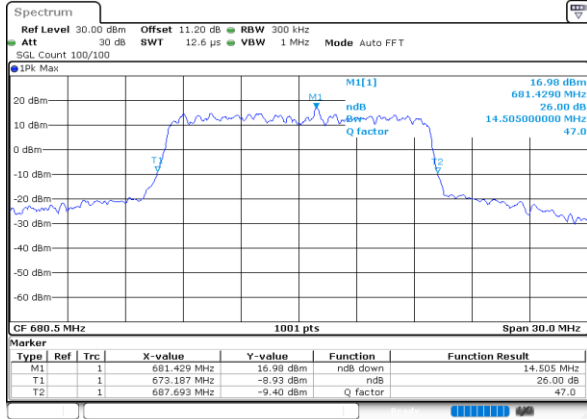

Date: 5.SEP.2022 21:10:15

Date: 5.SEP.2022 21:11:28

LTE Band 66C / 20MHz+20MHz

QPSK

Highest Channel / 1RB0 and 1RB99

Highest Channel / 1RB99 and 1RB0

Date: 5.SEP.2022 21:23:25

Date: 5.SEP.2022 21:22:12

LTE Band 71

Peak-to-Average Ratio

Mode	LTE Band 71 / 20MHz				
Mod.	QPSK	16QAM	64QAM	256QAM	Limit: 13dB
RB Size	Full RB	Full RB	Full RB	Full RB	Result
Middle CH	4.29	5.54	6.14	6.41	PASS

26dB Bandwidth

Mode	LTE Band 71 : 26dB BW(MHz)											
BW	1.4MHz		3MHz		5MHz		10MHz		15MHz		20MHz	
Mod.	QPSK	16QAM	QPSK	16QAM	QPSK	16QAM	QPSK	16QAM	QPSK	16QAM	QPSK	16QAM
Middle CH	-	-	-	-	5.04	4.97	9.89	10.11	14.51	14.39	19.14	19.18
Mode	LTE Band 71 : 26dB BW(MHz)											
BW	1.4MHz		3MHz		5MHz		10MHz		15MHz		20MHz	
Mod.	64QAM	256QAM	64QAM	256QAM	64QAM	256QAM	64QAM	256QAM	64QAM	256QAM	64QAM	256QAM
Middle CH	-	-	-	-	5.04	5.04	9.83	10.09	14.39	14.66	19.14	18.90

LTE Band 71

Middle Channel / 5MHz / QPSK

Date: 22.AUG.2022 17:34:51

Middle Channel / 5MHz / 16QAM

Date: 22.AUG.2022 17:35:20

Middle Channel / 10MHz / QPSK

Date: 22.AUG.2022 17:52:42

Middle Channel / 10MHz / 16QAM

Date: 22.AUG.2022 17:53:11

LTE Band 71

Middle Channel / 15MHz / QPSK

Date: 22.AUG.2022 18:10:34

Middle Channel / 15MHz / 16QAM

Date: 22.AUG.2022 18:11:02

Middle Channel / 20MHz / QPSK

Date: 22.AUG.2022 18:28:24