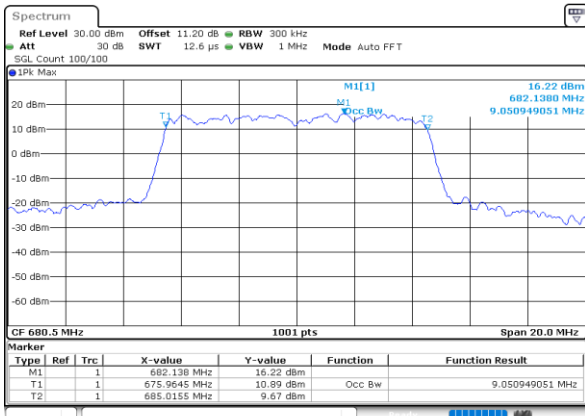

Middle Channel / 15MHz / 256QAM

Date: 22.AUG.2022 23:43:14

Middle Channel / 20MHz / 256QAM

Date: 22.AUG.2022 23:59:56

Occupied Bandwidth

Mode	LTE Band 71 : 99%OBW(MHz)											
BW	1.4MHz		3MHz		5MHz		10MHz		15MHz		20MHz	
Mod.	QPSK	16QAM	QPSK	16QAM	QPSK	16QAM	QPSK	16QAM	QPSK	16QAM	QPSK	16QAM
Middle CH	-	-	-	-	4.51	4.50	9.05	9.03	13.40	13.43	17.86	17.82
Mode	LTE Band 71 : 99%OBW(MHz)											
BW	1.4MHz		3MHz		5MHz		10MHz		15MHz		20MHz	
Mod.	64QAM	256QAM	64QAM	256QAM	64QAM	256QAM	64QAM	256QAM	64QAM	256QAM	64QAM	256QAM
Middle CH	-	-	-	-	4.50	4.48	9.03	8.97	13.46	13.43	17.94	17.90

LTE Band 71

Middle Channel / 5MHz / QPSK

Date: 22.AUG.2022 17:33:54

Middle Channel / 5MHz / 16QAM

Date: 22.AUG.2022 17:34:23

Middle Channel / 10MHz / QPSK

Date: 22.AUG.2022 17:51:44

Middle Channel / 10MHz / 16QAM