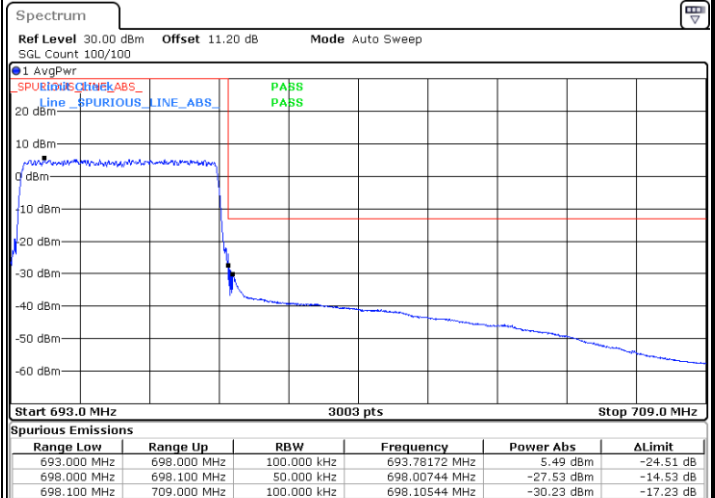

Highest Band Edge / Full RB

Date: 22.AUG.2022 17:39:23

LTE Band 71 / 5MHz / 16QAM

Lowest Band Edge / 1RB

Date: 22.AUG.2022 17:30:19

Highest Band Edge / 1 RB

Date: 22.AUG.2022 17:38:24

Lowest Band Edge / Full RB

Date: 22.AUG.2022 17:32:16

Highest Band Edge / Full RB

Date: 22.AUG.2022 17:40:21

LTE Band 71 / 5MHz / 64QAM

Lowest Band Edge / 1RB

Date: 22.AUG.2022 17:42:28

Highest Band Edge / 1 RB

Date: 22.AUG.2022 17:45:09

Lowest Band Edge / Full RB

Date: 22.AUG.2022 17:43:27

Highest Band Edge / Full RB

Date: 22.AUG.2022 17:46:07

LTE Band 71 / 5MHz / 256QAM

Lowest Band Edge / 1RB

Date: 23.AUG.2022 01:01:43

Highest Band Edge / 1 RB

Date: 22.AUG.2022 23:25:00

Lowest Band Edge / Full RB

Date: 22.AUG.2022 23:14:04

Highest Band Edge / Full RB

Date: 22.AUG.2022 23:20:45

LTE Band 71 / 10MHz / QPSK

Lowest Band Edge / 1 RB

Date: 22.AUG.2022 17:47:11