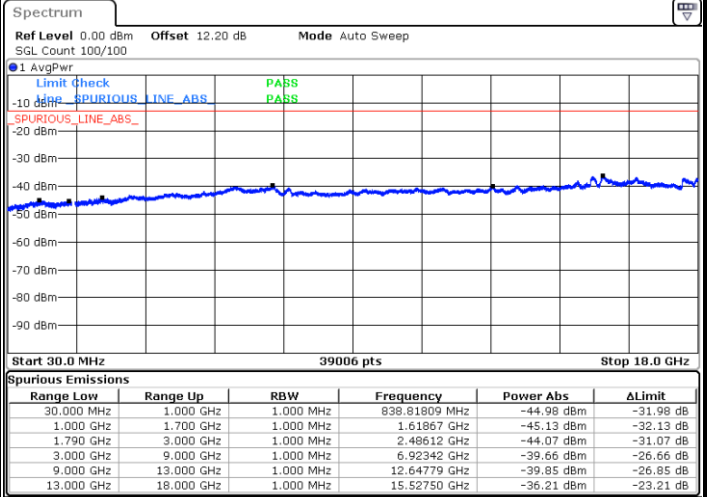

LTE Band 66C / 20MHz+5MHz

QPSK

Lowest Channel / 1RB0 and 1RB24

Lowest Channel / 1RB99 and 1RB0

Date: 5.SEP.2022 20:00:35

Date: 5.SEP.2022 19:59:18

Middle Channel / 1RB0 and 1RB24

Middle Channel / 1RB99 and 1RB0

Date: 5.SEP.2022 20:05:53

Date: 5.SEP.2022 20:07:10

LTE Band 66C / 20MHz+5MHz

QPSK

Highest Channel / 1RB0 and 1RB24

Highest Channel / 1RB99 and 1RB0

Date: 5.SEP.2022 20:20:03

Date: 5.SEP.2022 20:18:46

LTE Band 66C / 20MHz+10MHz

QPSK

Lowest Channel / 1RB0 and 1RB49

Lowest Channel / 1RB99 and 1RB0

Date: 3.SEP.2022 03:55:13

Date: 3.SEP.2022 03:53:56

Middle Channel / 1RB0 and 1RB49

Middle Channel / 1RB99 and 1RB0

Date: 3.SEP.2022 04:00:30

Date: 3.SEP.2022 04:01:47

LTE Band 66C / 20MHz+10MHz

QPSK

Highest Channel / 1RB0 and 1RB49

Highest Channel / 1RB99 and 1RB0

Date: 5.SEP.2022 18:12:59

Date: 5.SEP.2022 18:11:41