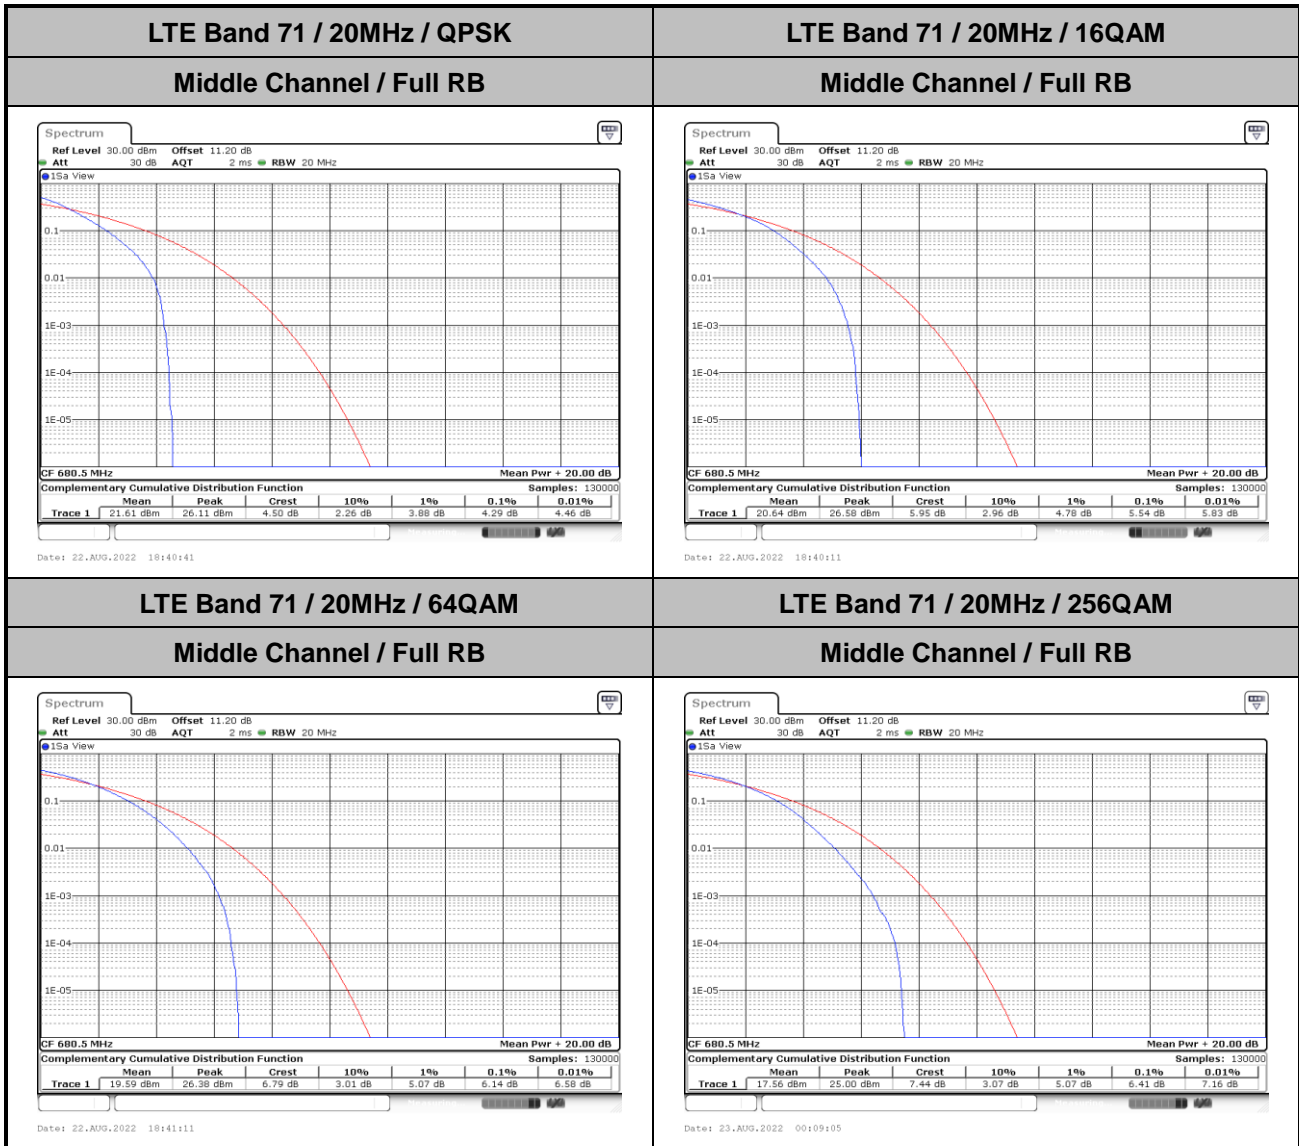

Date: 5.SEP.2022 19:33:29

Date: 5.SEP.2022 19:34:47

LTE Band 66C / 20MHz+15MHz

QPSK

Highest Channel / 1RB0 and 1RB74

Highest Channel / 1RB99 and 1RB0

Date: 5.SEP.2022 19:47:40

Date: 5.SEP.2022 19:46:23

LTE Band 66C / 20MHz+20MHz

QPSK

Lowest Channel / 1RB0 and 1RB99

Lowest Channel / 1RB99 and 1RB0

Date: 5.SEP.2022 21:05:33

Date: 5.SEP.2022 21:04:20

MiddleChannel / 1RB0 and 1RB99

Middle Channel / 1RB99 and 1RB0

Date: 5.SEP.2022 21:10:15

Date: 5.SEP.2022 21:11:28

LTE Band 66C / 20MHz+20MHz

QPSK

Highest Channel / 1RB0 and 1RB99

Highest Channel / 1RB99 and 1RB0

Date: 5.SEP.2022 21:23:25

Date: 5.SEP.2022 21:22:12

LTE Band 71

Peak-to-Average Ratio

Mode	LTE Band 71 / 20MHz				
Mod.	QPSK	16QAM	64QAM	256QAM	Limit: 13dB
RB Size	Full RB	Full RB	Full RB	Full RB	Result
Middle CH	4.29	5.54	6.14	6.41	PASS

26dB Bandwidth

Mode	LTE Band 71 : 26dB BW(MHz)											
BW	1.4MHz		3MHz		5MHz		10MHz		15MHz		20MHz	
Mod.	QPSK	16QAM	QPSK	16QAM	QPSK	16QAM	QPSK	16QAM	QPSK	16QAM	QPSK	16QAM
Middle CH	-	-	-	-	5.04	4.97	9.89	10.11	14.51	14.39	19.14	19.18
Mode	LTE Band 71 : 26dB BW(MHz)											
BW	1.4MHz		3MHz		5MHz		10MHz		15MHz		20MHz	
Mod.	64QAM	256QAM	64QAM	256QAM	64QAM	256QAM	64QAM	256QAM	64QAM	256QAM	64QAM	256QAM
Middle CH	-	-	-	-	5.04	5.04	9.83	10.09	14.39	14.66	19.14	18.90