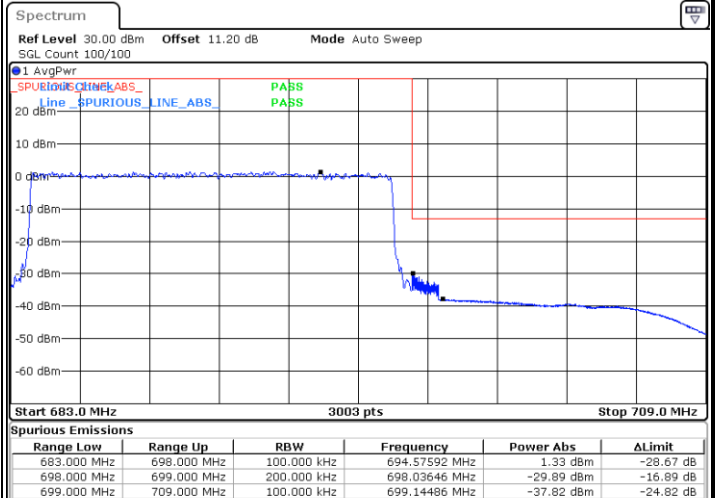

Date: 22.AUG.2022 23:37:34

Lowest Band Edge / Full RB

Date: 22.AUG.2022 23:28:39

Highest Band Edge / Full RB

Date: 22.AUG.2022 23:34:02

LTE Band 71 / 15MHz / QPSK

Lowest Band Edge / 1 RB

Date: 22.AUG.2022 18:05:02

Highest Band Edge / 1 RB

Date: 22.AUG.2022 18:13:08

Lowest Band Edge / Full RB

Date: 22.AUG.2022 18:07:00

Highest Band Edge / Full RB

Date: 22.AUG.2022 18:15:05

LTE Band 71 / 15MHz / 16QAM

Lowest Band Edge / 1 RB

Date: 22.AUG.2022 18:06:01

Highest Band Edge / 1 RB

Date: 22.AUG.2022 18:14:07

Lowest Band Edge / Full RB

Date: 22.AUG.2022 18:07:58

Highest Band Edge / Full RB

Date: 22.AUG.2022 18:16:04