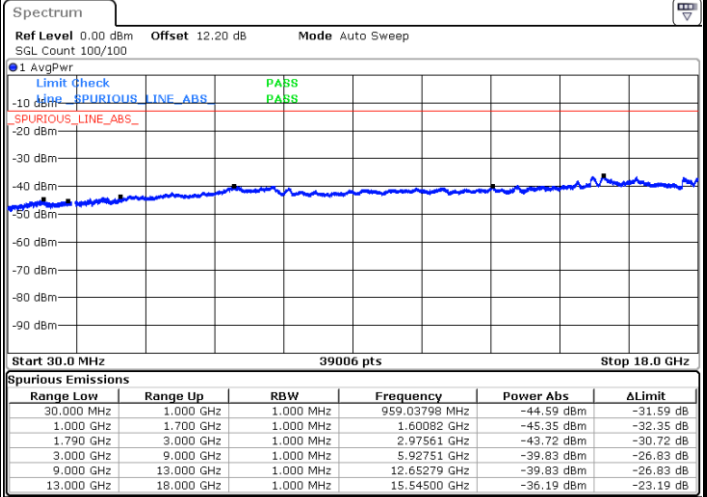

LTE Band 66C / 20MHz+5MHz

QPSK

Lowest Channel / 1RB0 and 1RB24

Lowest Channel / 1RB99 and 1RB0

Date: 5.SEP.2022 20:00:35

Date: 5.SEP.2022 19:59:18

Middle Channel / 1RB0 and 1RB24

Middle Channel / 1RB99 and 1RB0

Date: 5.SEP.2022 20:05:53

Date: 5.SEP.2022 20:07:10

LTE Band 66C / 20MHz+5MHz

QPSK

Highest Channel / 1RB0 and 1RB24

Highest Channel / 1RB99 and 1RB0

Date: 5.SEP.2022 20:20:03

Date: 5.SEP.2022 20:18:46

LTE Band 66C / 20MHz+10MHz

QPSK

Lowest Channel / 1RB0 and 1RB49

Lowest Channel / 1RB99 and 1RB0

Date: 3.SEP.2022 03:55:13

Date: 3.SEP.2022 03:53:56

Middle Channel / 1RB0 and 1RB49

Middle Channel / 1RB99 and 1RB0

Date: 3.SEP.2022 04:00:30

Date: 3.SEP.2022 04:01:47

LTE Band 66C / 20MHz+10MHz

QPSK

Highest Channel / 1RB0 and 1RB49

Highest Channel / 1RB99 and 1RB0

Date: 5.SEP.2022 18:12:59

Date: 5.SEP.2022 18:11:41