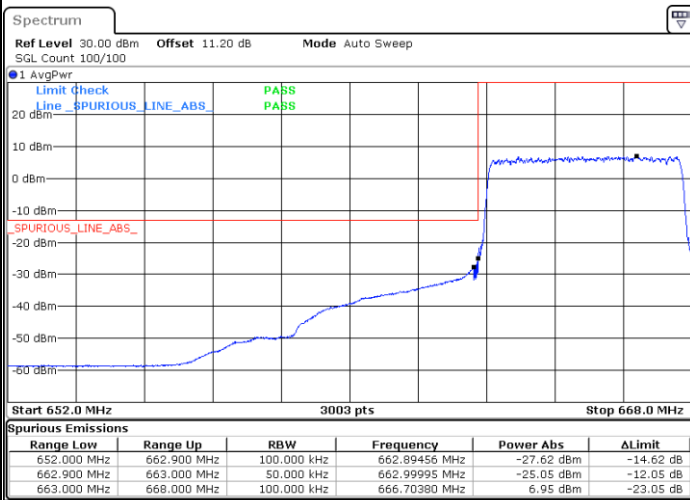

Date: 22.AUG.2022 18:19:39

Middle Channel / 20MHz / 64QAM

Date: 22.AUG.2022 18:13:30

LTE Band 71

Middle Channel / 5MHz / 256QAM

Middle Channel / 10MHz / 256QAM

Middle Channel / 15MHz / 256QAM

Middle Channel / 20MHz / 256QAM

Conducted Band Edge

LTE Band 71 / 5MHz / QPSK

Lowest Band Edge / 1 RB

Date: 22.AUG.2022 17:29:21

Highest Band Edge / 1 RB

Date: 22.AUG.2022 17:37:26

Lowest Band Edge / Full RB

Date: 22.AUG.2022 17:31:18

Highest Band Edge / Full RB

Date: 22.AUG.2022 17:39:23

LTE Band 71 / 5MHz / 16QAM

Lowest Band Edge / 1RB

Date: 22.AUG.2022 17:30:19

Highest Band Edge / 1 RB

Date: 22.AUG.2022 17:38:24

Lowest Band Edge / Full RB

Date: 22.AUG.2022 17:32:16

Highest Band Edge / Full RB

Date: 22.AUG.2022 17:40:21

LTE Band 71 / 5MHz / 64QAM

Lowest Band Edge / 1RB

Date: 22.AUG.2022 17:42:28

Highest Band Edge / 1 RB

Date: 22.AUG.2022 17:45:09