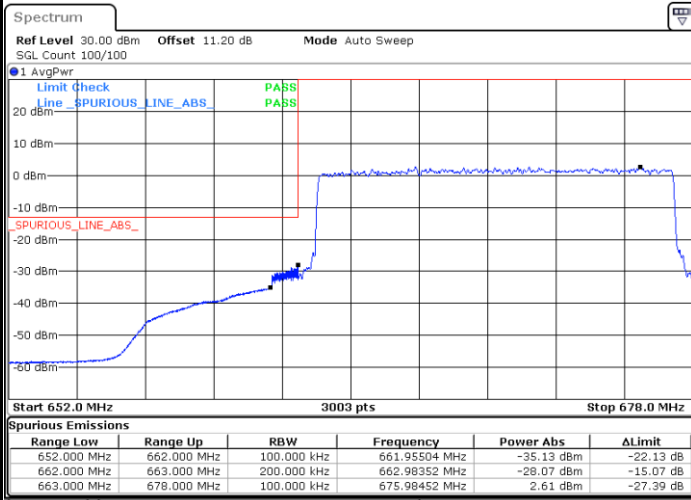

Lowest Band Edge / Full RB

Date: 22.AUG.2022 18:01:18

Highest Band Edge / Full RB

Date: 22.AUG.2022 18:03:59

LTE Band 71 / 10MHz / 256QAM

Lowest Band Edge / 1 RB

Date: 22.AUG.2022 23:27:31

Highest Band Edge / 1 RB

Date: 22.AUG.2022 23:37:34

Lowest Band Edge / Full RB

Date: 22.AUG.2022 23:28:39

Highest Band Edge / Full RB

Date: 22.AUG.2022 23:34:02

LTE Band 71 / 15MHz / QPSK

Lowest Band Edge / 1 RB

Date: 22.AUG.2022 18:05:02

Highest Band Edge / 1 RB

Date: 22.AUG.2022 18:13:08

Lowest Band Edge / Full RB

Date: 22.AUG.2022 18:07:00

Highest Band Edge / Full RB

Date: 22.AUG.2022 18:15:05

LTE Band 71 / 15MHz / 16QAM

Lowest Band Edge / 1 RB