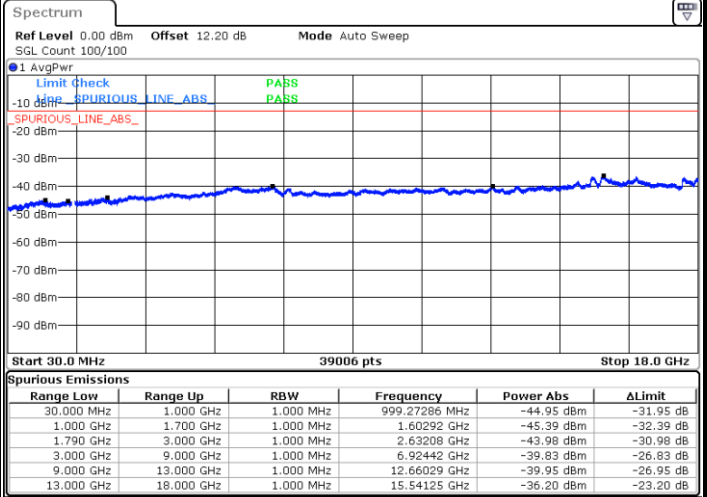

LTE Band 66C / 15MHz+20MHz

QPSK

Lowest Channel / 1RB0 and 1RB99

Lowest Channel / 1RB74 and 1RB0

Date: 5.SEP.2022 18:55:48

Date: 5.SEP.2022 18:54:31

Middle Channel / 1RB0 and 1RB99

Middle Channel / 1RB74 and 1RB0

Date: 5.SEP.2022 19:01:06

Date: 5.SEP.2022 19:02:24

LTE Band 66C / 15MHz+20MHz

QPSK

Highest Channel / 1RB0 and 1RB99

Highest Channel / 1RB74 and 1RB0

Date: 5.SEP.2022 19:15:17

Date: 5.SEP.2022 19:14:00

LTE Band 66C / 20MHz+5MHz

QPSK

Lowest Channel / 1RB0 and 1RB24

Lowest Channel / 1RB99 and 1RB0

Date: 5.SEP.2022 20:00:35

Date: 5.SEP.2022 19:59:18

Middle Channel / 1RB0 and 1RB24

Middle Channel / 1RB99 and 1RB0

Date: 5.SEP.2022 20:05:53

Date: 5.SEP.2022 20:07:10

LTE Band 66C / 20MHz+5MHz

QPSK

Highest Channel / 1RB0 and 1RB24

Highest Channel / 1RB99 and 1RB0

Date: 5.SEP.2022 20:20:03

Date: 5.SEP.2022 20:18:46