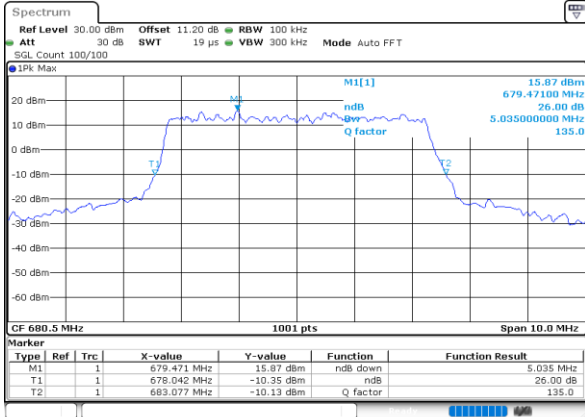

Date: 5.SEP.2022 21:10:15

Date: 5.SEP.2022 21:11:28

LTE Band 66C / 20MHz+20MHz

QPSK

Highest Channel / 1RB0 and 1RB99

Highest Channel / 1RB99 and 1RB0

Date: 5.SEP.2022 21:23:25

Date: 5.SEP.2022 21:22:12

LTE Band 71

Peak-to-Average Ratio

Mode	LTE Band 71 / 20MHz				
Mod.	QPSK	16QAM	64QAM	256QAM	Limit: 13dB
RB Size	Full RB	Full RB	Full RB	Full RB	Result
Middle CH	4.29	5.54	6.14	6.41	PASS

26dB Bandwidth

Mode	LTE Band 71 : 26dB BW(MHz)											
BW	1.4MHz		3MHz		5MHz		10MHz		15MHz		20MHz	
Mod.	QPSK	16QAM	QPSK	16QAM	QPSK	16QAM	QPSK	16QAM	QPSK	16QAM	QPSK	16QAM
Middle CH	-	-	-	-	5.04	4.97	9.89	10.11	14.51	14.39	19.14	19.18
Mode	LTE Band 71 : 26dB BW(MHz)											
BW	1.4MHz		3MHz		5MHz		10MHz		15MHz		20MHz	
Mod.	64QAM	256QAM	64QAM	256QAM	64QAM	256QAM	64QAM	256QAM	64QAM	256QAM	64QAM	256QAM
Middle CH	-	-	-	-	5.04	5.04	9.83	10.09	14.39	14.66	19.14	18.90

LTE Band 71

Middle Channel / 5MHz / QPSK

Date: 22.AUG.2022 17:34:51

Middle Channel / 5MHz / 16QAM

Date: 22.AUG.2022 17:35:20

Middle Channel / 10MHz / QPSK

Date: 22.AUG.2022 17:52:42

Middle Channel / 10MHz / 16QAM