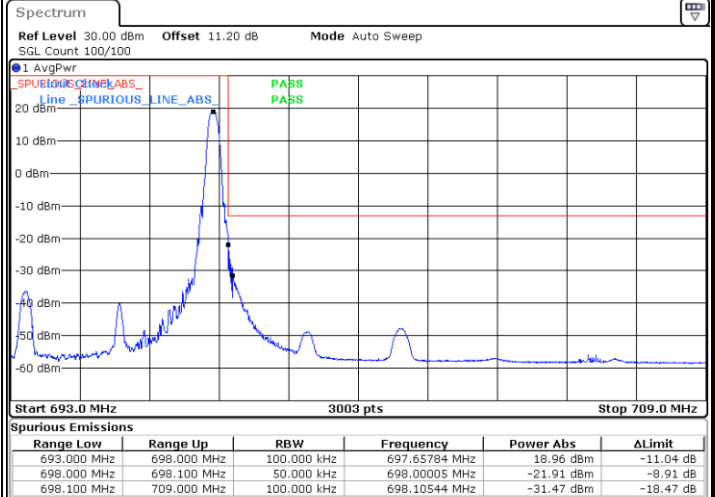

Highest Band Edge / Full RB

Date: 22.AUG.2022 17:39:23

LTE Band 71 / 5MHz / 16QAM

Lowest Band Edge / 1RB

Date: 22.AUG.2022 17:30:19

Highest Band Edge / 1 RB

Date: 22.AUG.2022 17:38:24

Lowest Band Edge / Full RB

Date: 22.AUG.2022 17:32:16

Highest Band Edge / Full RB

Date: 22.AUG.2022 17:40:21

LTE Band 71 / 5MHz / 64QAM

Lowest Band Edge / 1RB

Date: 22.AUG.2022 17:42:28

Highest Band Edge / 1 RB

Date: 22.AUG.2022 17:45:09

Lowest Band Edge / Full RB

Date: 22.AUG.2022 17:43:27

Highest Band Edge / Full RB

Date: 22.AUG.2022 17:46:07

LTE Band 71 / 5MHz / 256QAM

Lowest Band Edge / 1RB

Date: 23.AUG.2022 01:01:43

Highest Band Edge / 1 RB

Date: 22.AUG.2022 23:25:00

Lowest Band Edge / Full RB

Date: 22.AUG.2022 23:14:04

Highest Band Edge / Full RB

Date: 22.AUG.2022 23:20:45

LTE Band 71 / 10MHz / QPSK

Lowest Band Edge / 1 RB

Date: 22.AUG.2022 17:47:11