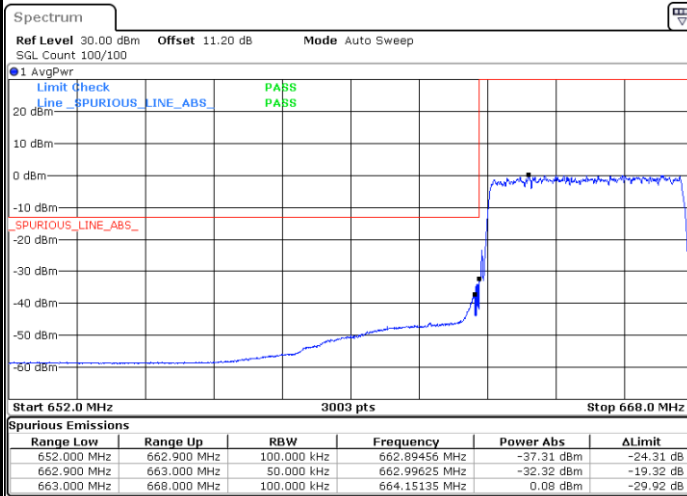

Date: 22.AUG.2022 17:32:16

Highest Band Edge / Full RB

Date: 22.AUG.2022 17:40:21

LTE Band 71 / 5MHz / 64QAM

Lowest Band Edge / 1RB

Date: 22.AUG.2022 17:42:28

Highest Band Edge / 1 RB

Date: 22.AUG.2022 17:45:09

Lowest Band Edge / Full RB

Date: 22.AUG.2022 17:43:27

Highest Band Edge / Full RB

Date: 22.AUG.2022 17:46:07

LTE Band 71 / 5MHz / 256QAM

Lowest Band Edge / 1RB

Date: 23.AUG.2022 01:01:43

Highest Band Edge / 1 RB

Date: 22.AUG.2022 23:25:00

Lowest Band Edge / Full RB

Date: 22.AUG.2022 23:14:04

Highest Band Edge / Full RB

Date: 22.AUG.2022 23:20:45

LTE Band 71 / 10MHz / QPSK

Lowest Band Edge / 1 RB

Date: 22.AUG.2022 17:47:11

Highest Band Edge / 1 RB

Date: 22.AUG.2022 17:55:16

Lowest Band Edge / Full RB

Date: 22.AUG.2022 17:49:08

Highest Band Edge / Full RB

Date: 22.AUG.2022 17:57:14

LTE Band 71 / 10MHz / 16QAM

Lowest Band Edge / 1 RB