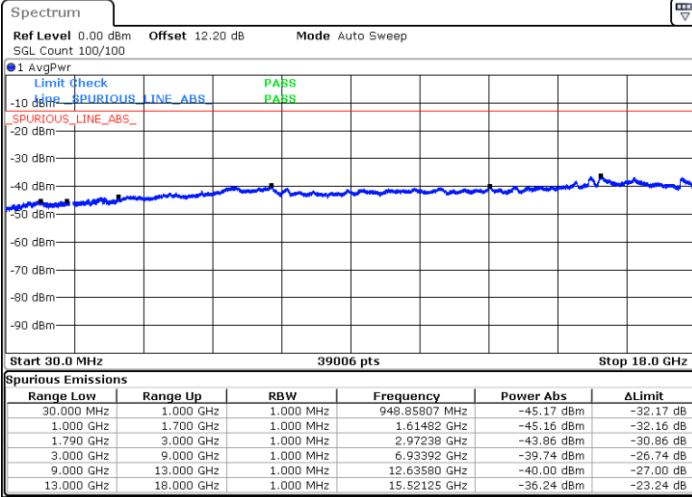

LTE Band 66C / 15MHz+20MHz

QPSK

Lowest Channel / 1RB0 and 1RB99

Lowest Channel / 1RB74 and 1RB0

Date: 5.SEP.2022 18:55:48

Date: 5.SEP.2022 18:54:31

Middle Channel / 1RB0 and 1RB99

Middle Channel / 1RB74 and 1RB0

Date: 5.SEP.2022 19:01:06

Date: 5.SEP.2022 19:02:24

LTE Band 66C / 15MHz+20MHz

QPSK

Highest Channel / 1RB0 and 1RB99

Highest Channel / 1RB74 and 1RB0

Date: 5.SEP.2022 19:15:17

Date: 5.SEP.2022 19:14:00

LTE Band 66C / 20MHz+5MHz

QPSK

Lowest Channel / 1RB0 and 1RB24

Lowest Channel / 1RB99 and 1RB0

Date: 5.SEP.2022 20:00:35

Date: 5.SEP.2022 19:59:18

Middle Channel / 1RB0 and 1RB24

Middle Channel / 1RB99 and 1RB0

Date: 5.SEP.2022 20:05:53

Date: 5.SEP.2022 20:07:10

LTE Band 66C / 20MHz+5MHz

QPSK

Highest Channel / 1RB0 and 1RB24

Highest Channel / 1RB99 and 1RB0

Date: 5.SEP.2022 20:20:03

Date: 5.SEP.2022 20:18:46