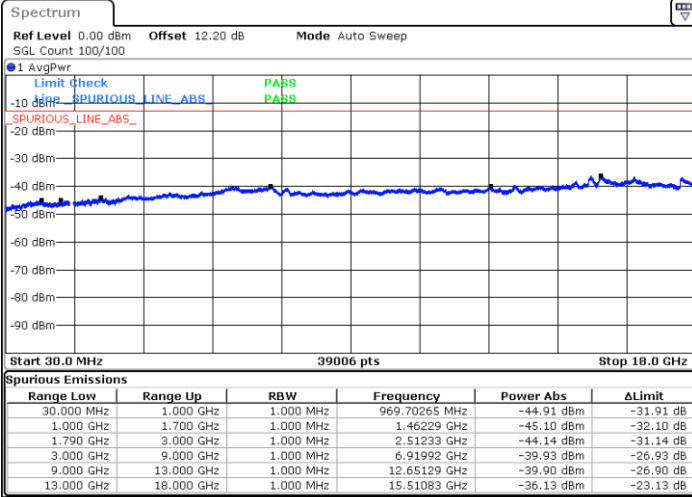

LTE Band 66C / 20MHz+15MHz

QPSK

Lowest Channel / 1RB0 and 1RB74

Lowest Channel / 1RB99 and 1RB0

Date: 5.SEP.2022 19:28:12

Date: 5.SEP.2022 19:26:54

Middle Channel / 1RB0 and 1RB74

Middle Channel / 1RB99 and 1RB0

Date: 5.SEP.2022 19:33:29

Date: 5.SEP.2022 19:34:47

LTE Band 66C / 20MHz+15MHz

QPSK

Highest Channel / 1RB0 and 1RB74

Highest Channel / 1RB99 and 1RB0

Date: 5.SEP.2022 19:47:40

Date: 5.SEP.2022 19:46:23

LTE Band 66C / 20MHz+20MHz

QPSK

Lowest Channel / 1RB0 and 1RB99

Lowest Channel / 1RB99 and 1RB0

Date: 5.SEP.2022 21:05:33

Date: 5.SEP.2022 21:04:20

MiddleChannel / 1RB0 and 1RB99

Middle Channel / 1RB99 and 1RB0

Date: 5.SEP.2022 21:10:15

Date: 5.SEP.2022 21:11:28

LTE Band 66C / 20MHz+20MHz

QPSK

Highest Channel / 1RB0 and 1RB99

Highest Channel / 1RB99 and 1RB0

Date: 5.SEP.2022 21:23:25

Date: 5.SEP.2022 21:22:12