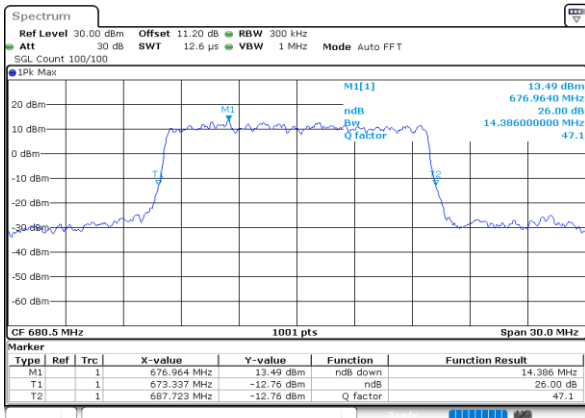

Middle Channel / 20MHz / 16QAM

Date: 22.AUG.2022 18:28:53

LTE Band 71

Middle Channel / 5MHz / 64QAM

Date: 22.AUG.2022 17:44:11

Middle Channel / 10MHz / 64QAM

Date: 22.AUG.2022 18:02:02

Middle Channel / 15MHz / 64QAM

Date: 22.AUG.2022 18:19:53

Middle Channel / 20MHz / 64QAM

Date: 22.AUG.2022 18:17:44

LTE Band 71

Middle Channel / 5MHz / 256QAM

Date: 22.AUG.2022 23:18:58

Middle Channel / 10MHz / 256QAM

Date: 22.AUG.2022 23:13:31