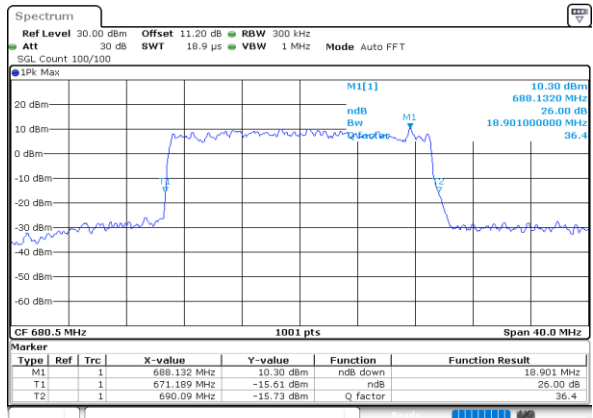

Date: 22.AUG.2022 18:19:53

Middle Channel / 20MHz / 64QAM

Date: 22.AUG.2022 18:17:44

LTE Band 71

Middle Channel / 5MHz / 256QAM

Date: 22.AUG.2022 23:18:58

Middle Channel / 10MHz / 256QAM

Date: 22.AUG.2022 23:13:31

Middle Channel / 15MHz / 256QAM

Date: 22.AUG.2022 23:43:14

Middle Channel / 20MHz / 256QAM

Date: 22.AUG.2022 23:59:56

Occupied Bandwidth

Mode	LTE Band 71 : 99%OBW(MHz)											
BW	1.4MHz		3MHz		5MHz		10MHz		15MHz		20MHz	
Mod.	QPSK	16QAM	QPSK	16QAM	QPSK	16QAM	QPSK	16QAM	QPSK	16QAM	QPSK	16QAM
Middle CH	-	-	-	-	4.51	4.50	9.05	9.03	13.40	13.43	17.86	17.82
Mode	LTE Band 71 : 99%OBW(MHz)											
BW	1.4MHz		3MHz		5MHz		10MHz		15MHz		20MHz	
Mod.	64QAM	256QAM	64QAM	256QAM	64QAM	256QAM	64QAM	256QAM	64QAM	256QAM	64QAM	256QAM
Middle CH	-	-	-	-	4.50	4.48	9.03	8.97	13.46	13.43	17.94	17.90