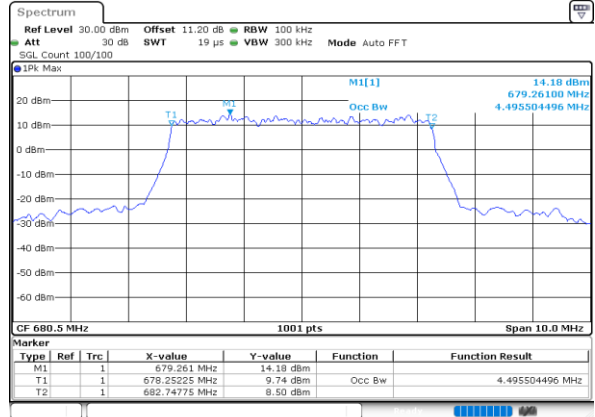

Middle Channel / 15MHz / 256QAM

Date: 22.AUG.2022 23:43:14

Middle Channel / 20MHz / 256QAM

Date: 22.AUG.2022 23:59:56

Occupied Bandwidth

Mode	LTE Band 71 : 99%OBW(MHz)											
BW	1.4MHz		3MHz		5MHz		10MHz		15MHz		20MHz	
Mod.	QPSK	16QAM	QPSK	16QAM	QPSK	16QAM	QPSK	16QAM	QPSK	16QAM	QPSK	16QAM
Middle CH	-	-	-	-	4.51	4.50	9.05	9.03	13.40	13.43	17.86	17.82
Mode	LTE Band 71 : 99%OBW(MHz)											
BW	1.4MHz		3MHz		5MHz		10MHz		15MHz		20MHz	
Mod.	64QAM	256QAM	64QAM	256QAM	64QAM	256QAM	64QAM	256QAM	64QAM	256QAM	64QAM	256QAM
Middle CH	-	-	-	-	4.50	4.48	9.03	8.97	13.46	13.43	17.94	17.90

LTE Band 71

Middle Channel / 5MHz / QPSK

Date: 22.AUG.2022 17:33:54

Middle Channel / 5MHz / 16QAM

Date: 22.AUG.2022 17:34:23

Middle Channel / 10MHz / QPSK

Date: 22.AUG.2022 17:51:44

Middle Channel / 10MHz / 16QAM