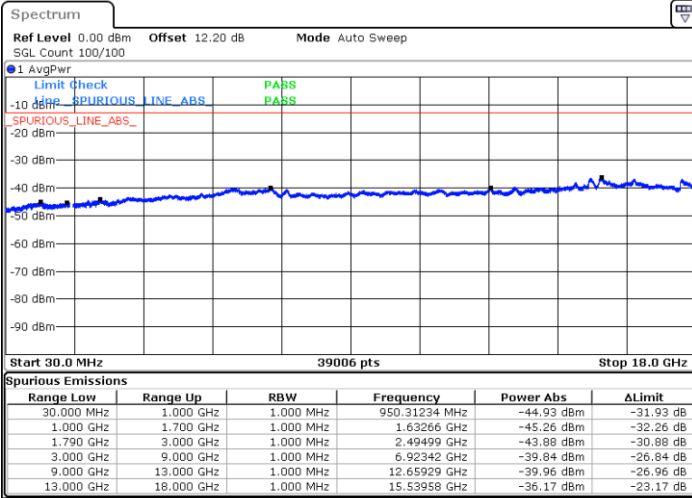

Date: 3.SEP.2022 04:00:30

Date: 3.SEP.2022 04:01:47

LTE Band 66C / 20MHz+10MHz

QPSK

Highest Channel / 1RB0 and 1RB49

Highest Channel / 1RB99 and 1RB0

Date: 5.SEP.2022 18:12:59

Date: 5.SEP.2022 18:11:41

LTE Band 66C / 20MHz+15MHz

QPSK

Lowest Channel / 1RB0 and 1RB74

Lowest Channel / 1RB99 and 1RB0

Date: 5.SEP.2022 19:28:12

Date: 5.SEP.2022 19:26:54

Middle Channel / 1RB0 and 1RB74

Middle Channel / 1RB99 and 1RB0

Date: 5.SEP.2022 19:33:29

Date: 5.SEP.2022 19:34:47

LTE Band 66C / 20MHz+15MHz

QPSK

Highest Channel / 1RB0 and 1RB74

Highest Channel / 1RB99 and 1RB0

Date: 5.SEP.2022 19:47:40

Date: 5.SEP.2022 19:46:23

LTE Band 66C / 20MHz+20MHz

QPSK

Lowest Channel / 1RB0 and 1RB99

Lowest Channel / 1RB99 and 1RB0

Date: 5.SEP.2022 21:05:33

Date: 5.SEP.2022 21:04:20

MiddleChannel / 1RB0 and 1RB99

Middle Channel / 1RB99 and 1RB0