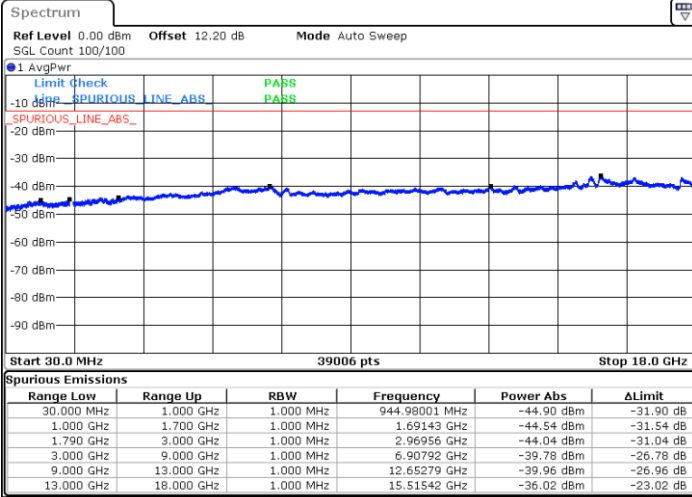

LTE Band 66C / 20MHz+15MHz

QPSK

Lowest Channel / 1RB0 and 1RB74

Lowest Channel / 1RB99 and 1RB0

Date: 5.SEP.2022 19:28:12

Date: 5.SEP.2022 19:26:54

Middle Channel / 1RB0 and 1RB74

Middle Channel / 1RB99 and 1RB0

Date: 5.SEP.2022 19:33:29

Date: 5.SEP.2022 19:34:47

LTE Band 66C / 20MHz+15MHz

QPSK

Highest Channel / 1RB0 and 1RB74

Highest Channel / 1RB99 and 1RB0

Date: 5.SEP.2022 19:47:40

Date: 5.SEP.2022 19:46:23

LTE Band 66C / 20MHz+20MHz

QPSK

Lowest Channel / 1RB0 and 1RB99

Lowest Channel / 1RB99 and 1RB0

Date: 5.SEP.2022 21:05:33

Date: 5.SEP.2022 21:04:20

MiddleChannel / 1RB0 and 1RB99

Middle Channel / 1RB99 and 1RB0

Date: 5.SEP.2022 21:10:15

Date: 5.SEP.2022 21:11:28

LTE Band 66C / 20MHz+20MHz

QPSK

Highest Channel / 1RB0 and 1RB99

Highest Channel / 1RB99 and 1RB0

Date: 5.SEP.2022 21:23:25

Date: 5.SEP.2022 21:22:12