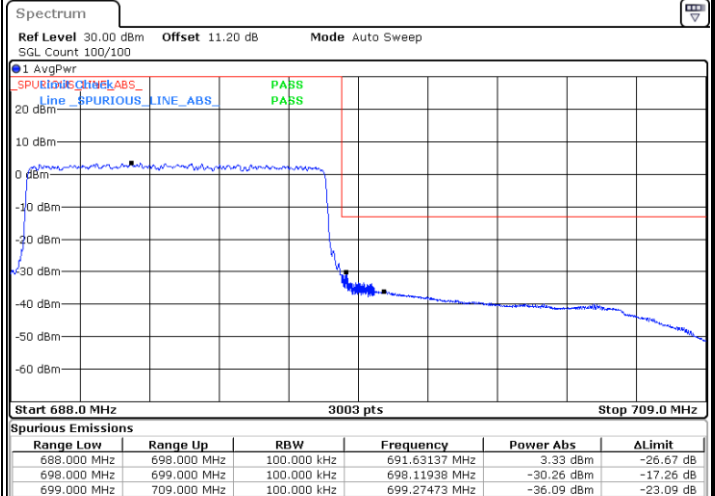

Date: 22.AUG.2022 23:25:00

Lowest Band Edge / Full RB

Date: 22.AUG.2022 23:14:04

Highest Band Edge / Full RB

Date: 22.AUG.2022 23:20:45

LTE Band 71 / 10MHz / QPSK

Lowest Band Edge / 1 RB

Date: 22.AUG.2022 17:47:11

Highest Band Edge / 1 RB

Date: 22.AUG.2022 17:55:16

Lowest Band Edge / Full RB

Date: 22.AUG.2022 17:49:08

Highest Band Edge / Full RB

Date: 22.AUG.2022 17:57:14

LTE Band 71 / 10MHz / 16QAM

Lowest Band Edge / 1 RB

Highest Band Edge / 1 RB

Lowest Band Edge / Full RB

Highest Band Edge / Full RB

LTE Band 71 / 10MHz / 64QAM

Lowest Band Edge / 1 RB

Date: 22.AUG.2022 18:00:20

Highest Band Edge / 1 RB

Date: 22.AUG.2022 18:03:00

Lowest Band Edge / Full RB

Date: 22.AUG.2022 18:01:18

Highest Band Edge / Full RB

Date: 22.AUG.2022 18:03:59

LTE Band 71 / 10MHz / 256QAM

Lowest Band Edge / 1 RB

Date: 22.AUG.2022 23:27:31

Highest Band Edge / 1 RB