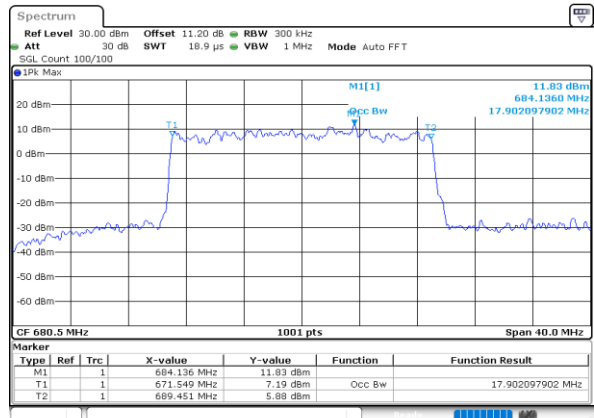

Date: 22.AUG.2022 18:19:39

Middle Channel / 20MHz / 64QAM

Date: 22.AUG.2022 18:13:30

LTE Band 71

Middle Channel / 5MHz / 256QAM

Middle Channel / 10MHz / 256QAM

Middle Channel / 15MHz / 256QAM

Middle Channel / 20MHz / 256QAM

Conducted Band Edge

LTE Band 71 / 5MHz / QPSK

Lowest Band Edge / 1 RB

Date: 22.AUG.2022 17:29:21

Highest Band Edge / 1 RB

Date: 22.AUG.2022 17:37:26

Lowest Band Edge / Full RB

Date: 22.AUG.2022 17:31:18