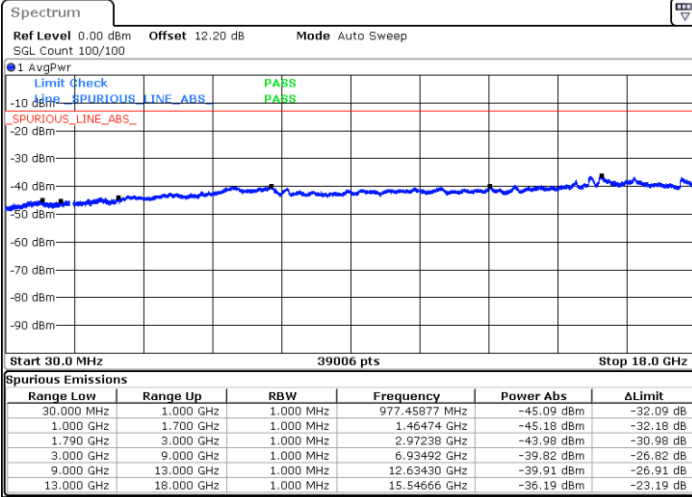

LTE Band 66C / 20MHz+5MHz

QPSK

Lowest Channel / 1RB0 and 1RB24

Lowest Channel / 1RB99 and 1RB0

Date: 5.SEP.2022 20:00:35

Date: 5.SEP.2022 19:59:18

Middle Channel / 1RB0 and 1RB24

Middle Channel / 1RB99 and 1RB0

Date: 5.SEP.2022 20:05:53

Date: 5.SEP.2022 20:07:10

LTE Band 66C / 20MHz+5MHz

QPSK

Highest Channel / 1RB0 and 1RB24

Highest Channel / 1RB99 and 1RB0

Date: 5.SEP.2022 20:20:03

Date: 5.SEP.2022 20:18:46

LTE Band 66C / 20MHz+10MHz

QPSK

Lowest Channel / 1RB0 and 1RB49

Lowest Channel / 1RB99 and 1RB0

Date: 3.SEP.2022 03:55:13

Date: 3.SEP.2022 03:53:56

Middle Channel / 1RB0 and 1RB49

Middle Channel / 1RB99 and 1RB0

Date: 3.SEP.2022 04:00:30

Date: 3.SEP.2022 04:01:47

LTE Band 66C / 20MHz+10MHz

QPSK

Highest Channel / 1RB0 and 1RB49

Highest Channel / 1RB99 and 1RB0

Date: 5.SEP.2022 18:12:59

Date: 5.SEP.2022 18:11:41