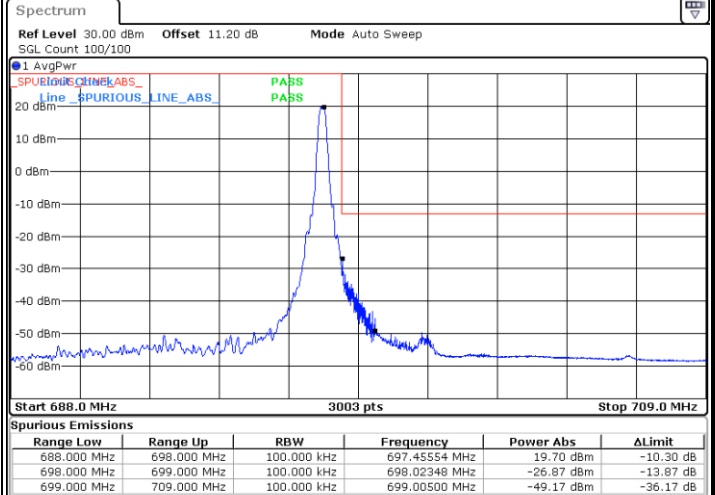

Date: 22.AUG.2022 23:25:00

Lowest Band Edge / Full RB

Date: 22.AUG.2022 23:14:04

Highest Band Edge / Full RB

Date: 22.AUG.2022 23:20:45

LTE Band 71 / 10MHz / QPSK

Lowest Band Edge / 1 RB

Date: 22.AUG.2022 17:47:11

Highest Band Edge / 1 RB

Date: 22.AUG.2022 17:55:16

Lowest Band Edge / Full RB

Date: 22.AUG.2022 17:49:08

Highest Band Edge / Full RB

Date: 22.AUG.2022 17:57:14

LTE Band 71 / 10MHz / 16QAM

Lowest Band Edge / 1 RB

Highest Band Edge / 1 RB

Lowest Band Edge / Full RB

Highest Band Edge / Full RB

LTE Band 71 / 10MHz / 64QAM

Lowest Band Edge / 1 RB

Date: 22.AUG.2022 18:00:20

Highest Band Edge / 1 RB

Date: 22.AUG.2022 18:03:00

Lowest Band Edge / Full RB

Date: 22.AUG.2022 18:01:18

Highest Band Edge / Full RB

Date: 22.AUG.2022 18:03:59

LTE Band 71 / 10MHz / 256QAM

Lowest Band Edge / 1 RB

Date: 22.AUG.2022 23:27:31

Highest Band Edge / 1 RB