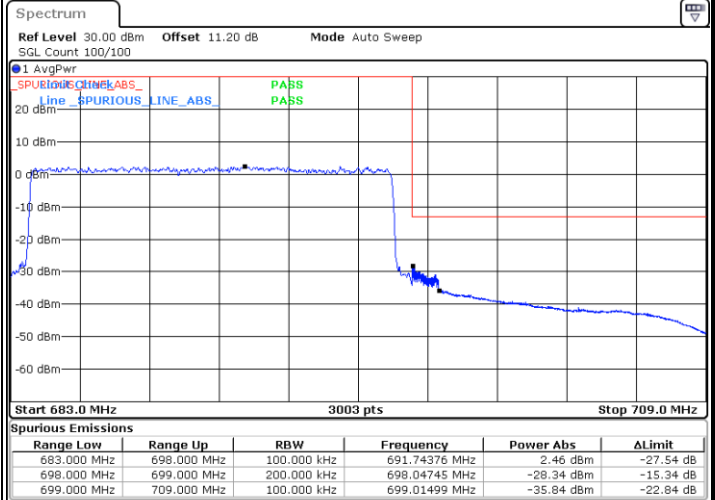

Lowest Band Edge / Full RB

Date: 22.AUG.2022 18:01:18

Highest Band Edge / Full RB

Date: 22.AUG.2022 18:03:59

LTE Band 71 / 10MHz / 256QAM

Lowest Band Edge / 1 RB

Date: 22.AUG.2022 23:27:31

Highest Band Edge / 1 RB

Date: 22.AUG.2022 23:37:34

Lowest Band Edge / Full RB

Date: 22.AUG.2022 23:28:39

Highest Band Edge / Full RB

Date: 22.AUG.2022 23:34:02

LTE Band 71 / 15MHz / QPSK

Lowest Band Edge / 1 RB

Date: 22.AUG.2022 18:05:02

Highest Band Edge / 1 RB

Date: 22.AUG.2022 18:13:08

Lowest Band Edge / Full RB

Date: 22.AUG.2022 18:07:00

Highest Band Edge / Full RB

Date: 22.AUG.2022 18:15:05

LTE Band 71 / 15MHz / 16QAM

Lowest Band Edge / 1 RB

Date: 22.AUG.2022 18:06:01

Highest Band Edge / 1 RB

Date: 22.AUG.2022 18:14:07

Lowest Band Edge / Full RB

Date: 22.AUG.2022 18:07:58

Highest Band Edge / Full RB

Date: 22.AUG.2022 18:16:04