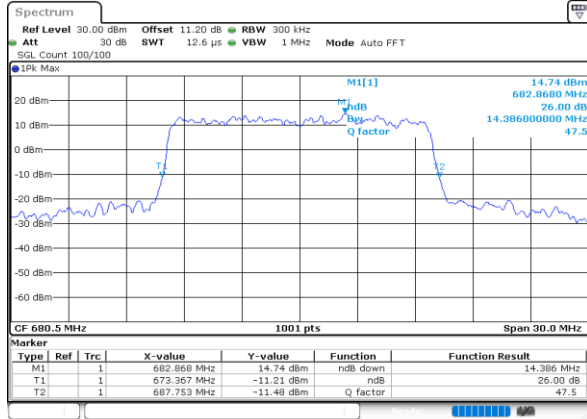

Date: 22.AUG.2022 17:53:11

LTE Band 71

Middle Channel / 15MHz / QPSK

Date: 22.AUG.2022 18:10:34

Middle Channel / 15MHz / 16QAM

Date: 22.AUG.2022 18:11:02

Middle Channel / 20MHz / QPSK

Date: 22.AUG.2022 18:28:24