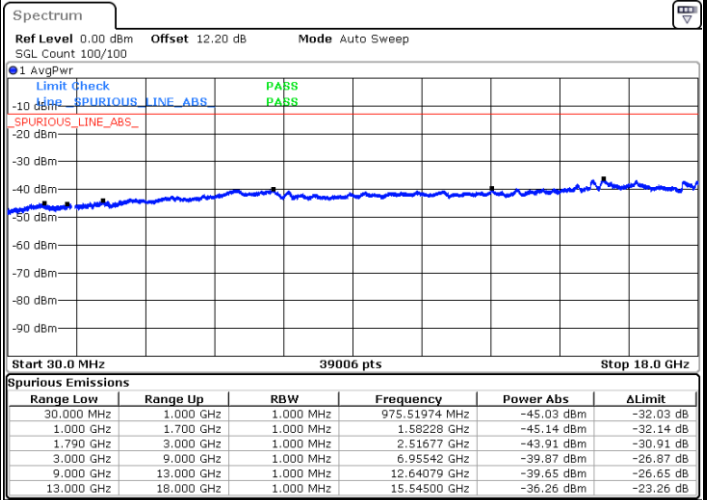

LTE Band 66C / 20MHz+10MHz

QPSK

Lowest Channel / 1RB0 and 1RB49

Lowest Channel / 1RB99 and 1RB0

Date: 3.SEP.2022 03:55:13

Date: 3.SEP.2022 03:53:56

Middle Channel / 1RB0 and 1RB49

Middle Channel / 1RB99 and 1RB0

Date: 3.SEP.2022 04:00:30

Date: 3.SEP.2022 04:01:47

LTE Band 66C / 20MHz+10MHz

QPSK

Highest Channel / 1RB0 and 1RB49

Highest Channel / 1RB99 and 1RB0

Date: 5.SEP.2022 18:12:59

Date: 5.SEP.2022 18:11:41

LTE Band 66C / 20MHz+15MHz

QPSK

Lowest Channel / 1RB0 and 1RB74

Lowest Channel / 1RB99 and 1RB0

Date: 5.SEP.2022 19:28:12

Date: 5.SEP.2022 19:26:54

Middle Channel / 1RB0 and 1RB74

Middle Channel / 1RB99 and 1RB0

Date: 5.SEP.2022 19:33:29

Date: 5.SEP.2022 19:34:47

LTE Band 66C / 20MHz+15MHz

QPSK

Highest Channel / 1RB0 and 1RB74

Highest Channel / 1RB99 and 1RB0

Date: 5.SEP.2022 19:47:40

Date: 5.SEP.2022 19:46:23