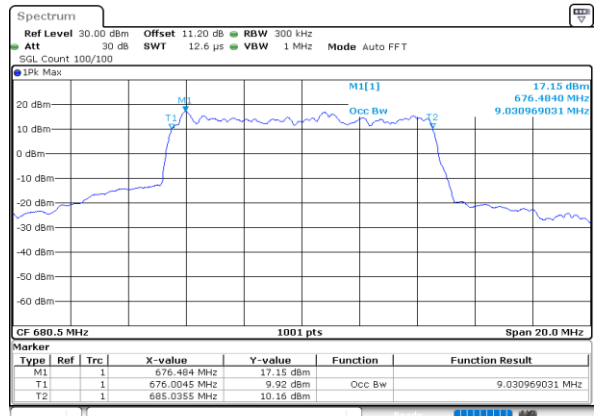

Middle Channel / 15MHz / 256QAM

Date: 22.AUG.2022 23:43:14

Middle Channel / 20MHz / 256QAM

Date: 22.AUG.2022 23:59:56

Occupied Bandwidth

Mode	LTE Band 71 : 99%OBW(MHz)											
BW	1.4MHz		3MHz		5MHz		10MHz		15MHz		20MHz	
Mod.	QPSK	16QAM	QPSK	16QAM	QPSK	16QAM	QPSK	16QAM	QPSK	16QAM	QPSK	16QAM
Middle CH	-	-	-	-	4.51	4.50	9.05	9.03	13.40	13.43	17.86	17.82
Mode	LTE Band 71 : 99%OBW(MHz)											
BW	1.4MHz		3MHz		5MHz		10MHz		15MHz		20MHz	
Mod.	64QAM	256QAM	64QAM	256QAM	64QAM	256QAM	64QAM	256QAM	64QAM	256QAM	64QAM	256QAM
Middle CH	-	-	-	-	4.50	4.48	9.03	8.97	13.46	13.43	17.94	17.90

LTE Band 71

Middle Channel / 5MHz / QPSK

Date: 22.AUG.2022 17:33:54

Middle Channel / 5MHz / 16QAM

Date: 22.AUG.2022 17:34:23

Middle Channel / 10MHz / QPSK

Date: 22.AUG.2022 17:51:44

Middle Channel / 10MHz / 16QAM

Date: 22.AUG.2022 17:52:13

LTE Band 71

Middle Channel / 15MHz / QPSK

Date: 22.AUG.2022 18:09:36

Middle Channel / 15MHz / 16QAM

Date: 22.AUG.2022 18:10:05

Middle Channel / 20MHz / QPSK

Date: 22.AUG.2022 18:27:27