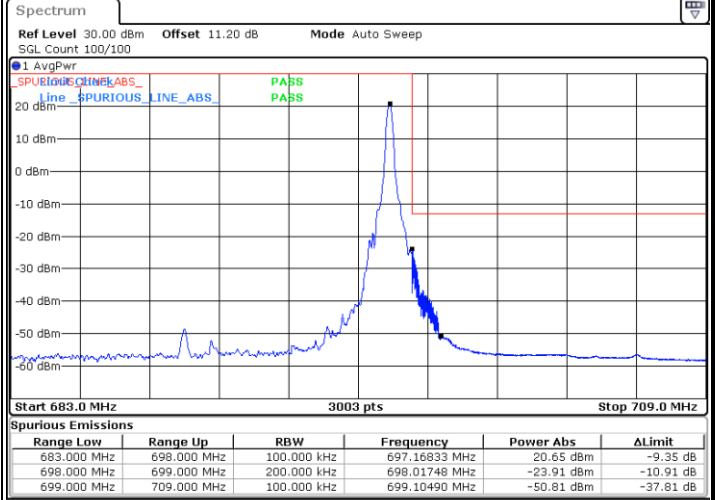

Highest Band Edge / 1 RB

Lowest Band Edge / Full RB

Highest Band Edge / Full RB

LTE Band 71 / 10MHz / 64QAM

Lowest Band Edge / 1 RB

Date: 22.AUG.2022 18:00:20

Highest Band Edge / 1 RB

Date: 22.AUG.2022 18:03:00

Lowest Band Edge / Full RB

Date: 22.AUG.2022 18:01:18

Highest Band Edge / Full RB

Date: 22.AUG.2022 18:03:59

LTE Band 71 / 10MHz / 256QAM

Lowest Band Edge / 1 RB

Date: 22.AUG.2022 23:27:31

Highest Band Edge / 1 RB

Date: 22.AUG.2022 23:37:34

Lowest Band Edge / Full RB

Date: 22.AUG.2022 23:28:39

Highest Band Edge / Full RB

Date: 22.AUG.2022 23:34:02

LTE Band 71 / 15MHz / QPSK

Lowest Band Edge / 1 RB

Date: 22.AUG.2022 18:05:02

Highest Band Edge / 1 RB

Date: 22.AUG.2022 18:13:08

Lowest Band Edge / Full RB

Date: 22.AUG.2022 18:07:00

Highest Band Edge / Full RB

Date: 22.AUG.2022 18:15:05

LTE Band 71 / 15MHz / 16QAM

Lowest Band Edge / 1 RB