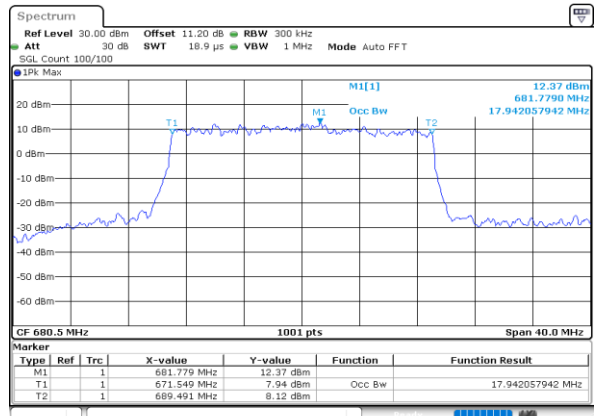

Middle Channel / 20MHz / 64QAM

Date: 22.AUG.2022 18:13:30