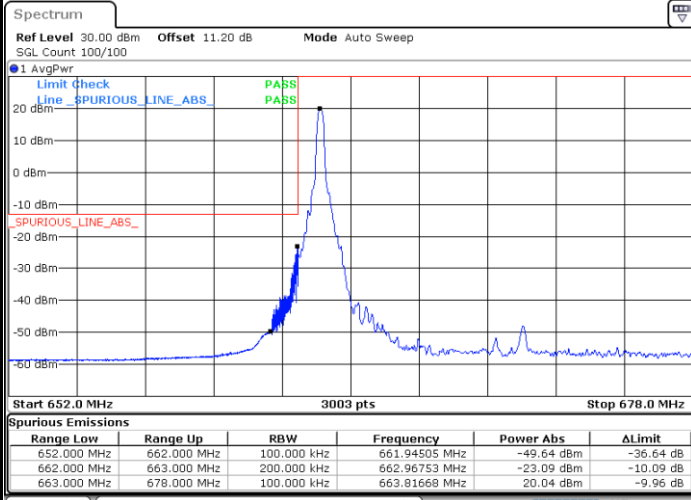

Highest Band Edge / 1 RB

Lowest Band Edge / Full RB

Highest Band Edge / Full RB

LTE Band 71 / 10MHz / 64QAM

Lowest Band Edge / 1 RB

Date: 22.AUG.2022 18:00:20

Highest Band Edge / 1 RB

Date: 22.AUG.2022 18:03:00

Lowest Band Edge / Full RB

Date: 22.AUG.2022 18:01:18

Highest Band Edge / Full RB

Date: 22.AUG.2022 18:03:59

LTE Band 71 / 10MHz / 256QAM

Lowest Band Edge / 1 RB

Date: 22.AUG.2022 23:27:31

Highest Band Edge / 1 RB

Date: 22.AUG.2022 23:37:34

Lowest Band Edge / Full RB

Date: 22.AUG.2022 23:28:39

Highest Band Edge / Full RB

Date: 22.AUG.2022 23:34:02

LTE Band 71 / 15MHz / QPSK

Lowest Band Edge / 1 RB

Date: 22.AUG.2022 18:05:02

Highest Band Edge / 1 RB

Date: 22.AUG.2022 18:13:08

Lowest Band Edge / Full RB

Date: 22.AUG.2022 18:07:00

Highest Band Edge / Full RB

Date: 22.AUG.2022 18:15:05

LTE Band 71 / 15MHz / 16QAM

Lowest Band Edge / 1 RB