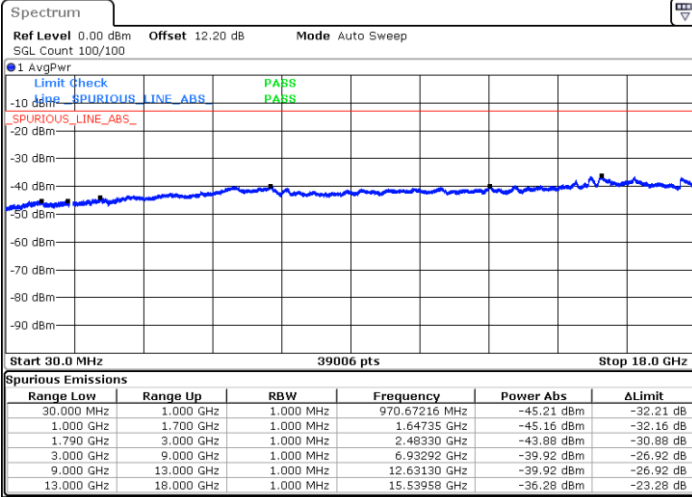

LTE Band 66C / 20MHz+10MHz

QPSK

Lowest Channel / 1RB0 and 1RB49

Lowest Channel / 1RB99 and 1RB0

Date: 3.SEP.2022 03:55:13

Date: 3.SEP.2022 03:53:56

Middle Channel / 1RB0 and 1RB49

Middle Channel / 1RB99 and 1RB0

Date: 3.SEP.2022 04:00:30

Date: 3.SEP.2022 04:01:47

LTE Band 66C / 20MHz+10MHz

QPSK

Highest Channel / 1RB0 and 1RB49

Highest Channel / 1RB99 and 1RB0

Date: 5.SEP.2022 18:12:59

Date: 5.SEP.2022 18:11:41

LTE Band 66C / 20MHz+15MHz

QPSK

Lowest Channel / 1RB0 and 1RB74

Lowest Channel / 1RB99 and 1RB0

Date: 5.SEP.2022 19:28:12

Date: 5.SEP.2022 19:26:54

Middle Channel / 1RB0 and 1RB74

Middle Channel / 1RB99 and 1RB0

Date: 5.SEP.2022 19:33:29

Date: 5.SEP.2022 19:34:47

LTE Band 66C / 20MHz+15MHz

QPSK

Highest Channel / 1RB0 and 1RB74

Highest Channel / 1RB99 and 1RB0

Date: 5.SEP.2022 19:47:40

Date: 5.SEP.2022 19:46:23