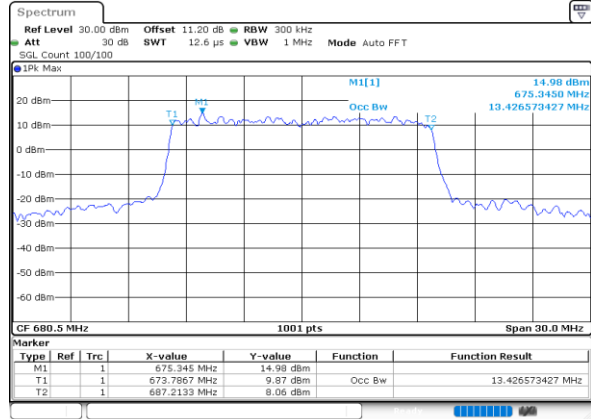

Date: 22.AUG.2022 17:52:13

LTE Band 71

Middle Channel / 15MHz / QPSK

Date: 22.AUG.2022 18:09:36

Middle Channel / 15MHz / 16QAM

Date: 22.AUG.2022 18:10:05

Middle Channel / 20MHz / QPSK

Date: 22.AUG.2022 18:27:27