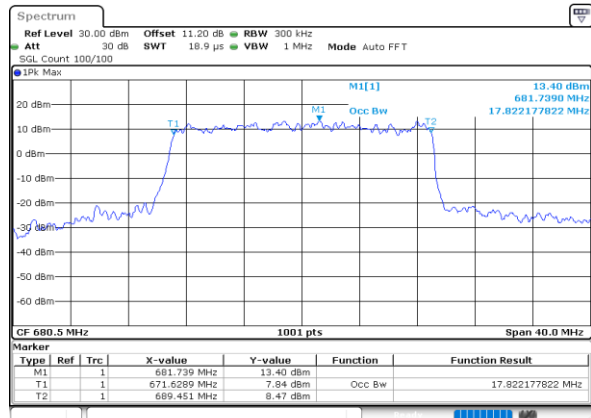

Middle Channel / 20MHz / 16QAM

Date: 22.AUG.2022 18:27:56