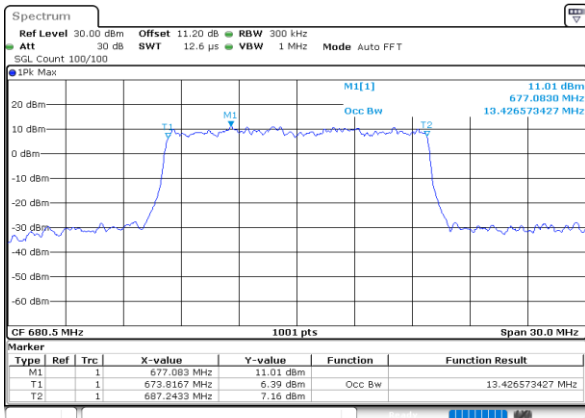

Date: 22.AUG.2022 18:19:39

Middle Channel / 20MHz / 64QAM

Date: 22.AUG.2022 18:13:30

LTE Band 71

Middle Channel / 5MHz / 256QAM

Middle Channel / 10MHz / 256QAM

Middle Channel / 15MHz / 256QAM

Middle Channel / 20MHz / 256QAM

Conducted Band Edge

LTE Band 71 / 5MHz / QPSK

Lowest Band Edge / 1 RB

Date: 22.AUG.2022 17:29:21

Highest Band Edge / 1 RB

Date: 22.AUG.2022 17:37:26

Lowest Band Edge / Full RB

Date: 22.AUG.2022 17:31:18