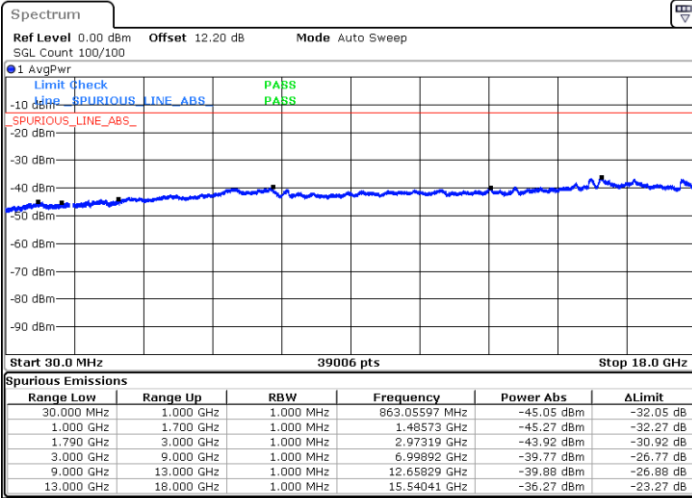

LTE Band 66C / 15MHz+20MHz

QPSK

Lowest Channel / 1RB0 and 1RB99

Lowest Channel / 1RB74 and 1RB0

Date: 5.SEP.2022 18:55:48

Date: 5.SEP.2022 18:54:31

Middle Channel / 1RB0 and 1RB99

Middle Channel / 1RB74 and 1RB0

Date: 5.SEP.2022 19:01:06

Date: 5.SEP.2022 19:02:24

LTE Band 66C / 15MHz+20MHz

QPSK

Highest Channel / 1RB0 and 1RB99

Highest Channel / 1RB74 and 1RB0

Date: 5.SEP.2022 19:15:17

Date: 5.SEP.2022 19:14:00

LTE Band 66C / 20MHz+5MHz

QPSK

Lowest Channel / 1RB0 and 1RB24

Lowest Channel / 1RB99 and 1RB0

Date: 5.SEP.2022 20:00:35

Date: 5.SEP.2022 19:59:18

Middle Channel / 1RB0 and 1RB24

Middle Channel / 1RB99 and 1RB0

Date: 5.SEP.2022 20:05:53

Date: 5.SEP.2022 20:07:10

LTE Band 66C / 20MHz+5MHz

QPSK

Highest Channel / 1RB0 and 1RB24

Highest Channel / 1RB99 and 1RB0

Date: 5.SEP.2022 20:20:03

Date: 5.SEP.2022 20:18:46