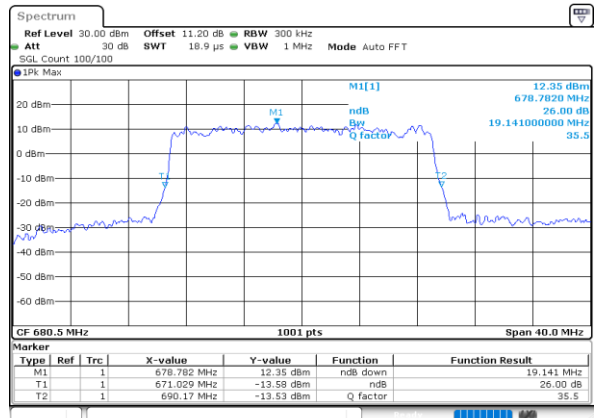

Middle Channel / 20MHz / 64QAM

Date: 22.AUG.2022 18:17:44