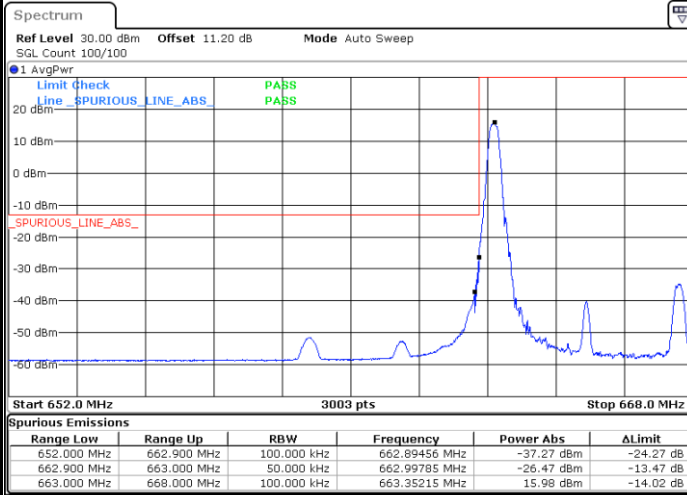

Date: 22.AUG.2022 17:32:16

Highest Band Edge / Full RB

Date: 22.AUG.2022 17:40:21

LTE Band 71 / 5MHz / 64QAM

Lowest Band Edge / 1RB

Date: 22.AUG.2022 17:42:28

Highest Band Edge / 1 RB

Date: 22.AUG.2022 17:45:09

Lowest Band Edge / Full RB

Date: 22.AUG.2022 17:43:27

Highest Band Edge / Full RB

Date: 22.AUG.2022 17:46:07

LTE Band 71 / 5MHz / 256QAM

Lowest Band Edge / 1RB

Date: 23.AUG.2022 01:01:43

Highest Band Edge / 1 RB

Date: 22.AUG.2022 23:25:00

Lowest Band Edge / Full RB

Date: 22.AUG.2022 23:14:04

Highest Band Edge / Full RB

Date: 22.AUG.2022 23:20:45

LTE Band 71 / 10MHz / QPSK

Lowest Band Edge / 1 RB

Date: 22.AUG.2022 17:47:11

Highest Band Edge / 1 RB

Date: 22.AUG.2022 17:55:16

Lowest Band Edge / Full RB

Date: 22.AUG.2022 17:49:08

Highest Band Edge / Full RB

Date: 22.AUG.2022 17:57:14

LTE Band 71 / 10MHz / 16QAM

Lowest Band Edge / 1 RB