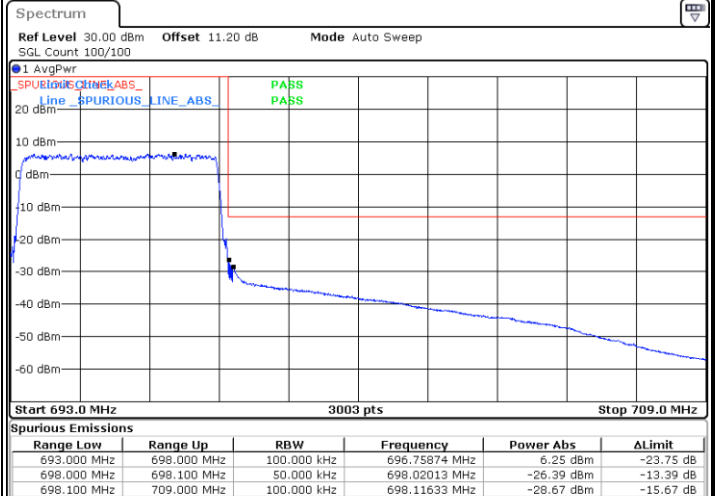

Conducted Band Edge

LTE Band 71 / 5MHz / QPSK

Lowest Band Edge / 1 RB

Date: 22.AUG.2022 17:29:21

Highest Band Edge / 1 RB

Date: 22.AUG.2022 17:37:26

Lowest Band Edge / Full RB

Date: 22.AUG.2022 17:31:18

Highest Band Edge / Full RB

Date: 22.AUG.2022 17:39:23

LTE Band 71 / 5MHz / 16QAM

Lowest Band Edge / 1RB

Date: 22.AUG.2022 17:30:19

Highest Band Edge / 1 RB

Date: 22.AUG.2022 17:38:24

Lowest Band Edge / Full RB

Date: 22.AUG.2022 17:32:16

Highest Band Edge / Full RB

Date: 22.AUG.2022 17:40:21

LTE Band 71 / 5MHz / 64QAM

Lowest Band Edge / 1RB

Date: 22.AUG.2022 17:42:28

Highest Band Edge / 1 RB

Date: 22.AUG.2022 17:45:09

Lowest Band Edge / Full RB

Date: 22.AUG.2022 17:43:27

Highest Band Edge / Full RB

Date: 22.AUG.2022 17:46:07

LTE Band 71 / 5MHz / 256QAM

Lowest Band Edge / 1RB

Date: 23.AUG.2022 01:01:43

Highest Band Edge / 1 RB