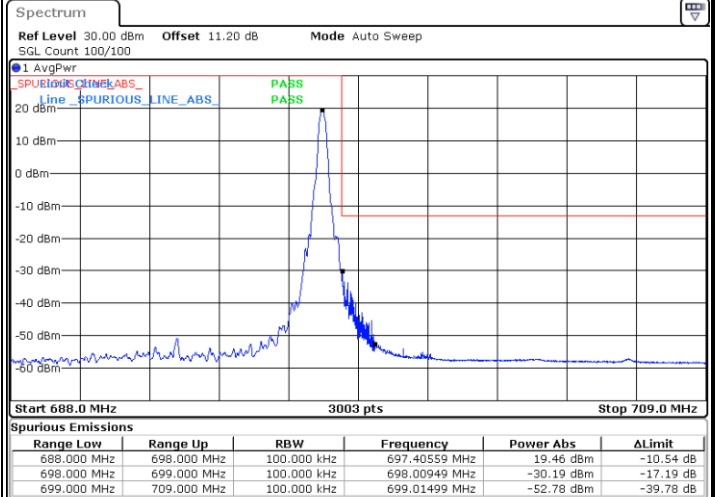

Highest Band Edge / 1 RB

Date: 22.AUG.2022 17:55:16

Lowest Band Edge / Full RB

Date: 22.AUG.2022 17:49:08

Highest Band Edge / Full RB

Date: 22.AUG.2022 17:57:14

LTE Band 71 / 10MHz / 16QAM

Lowest Band Edge / 1 RB

Highest Band Edge / 1 RB

Lowest Band Edge / Full RB

Highest Band Edge / Full RB

LTE Band 71 / 10MHz / 64QAM

Lowest Band Edge / 1 RB

Date: 22.AUG.2022 18:00:20

Highest Band Edge / 1 RB

Date: 22.AUG.2022 18:03:00

Lowest Band Edge / Full RB

Date: 22.AUG.2022 18:01:18

Highest Band Edge / Full RB

Date: 22.AUG.2022 18:03:59

LTE Band 71 / 10MHz / 256QAM

Lowest Band Edge / 1 RB

Date: 22.AUG.2022 23:27:31

Highest Band Edge / 1 RB

Date: 22.AUG.2022 23:37:34

Lowest Band Edge / Full RB

Date: 22.AUG.2022 23:28:39

Highest Band Edge / Full RB

Date: 22.AUG.2022 23:34:02

LTE Band 71 / 15MHz / QPSK

Lowest Band Edge / 1 RB

Date: 22.AUG.2022 18:05:02