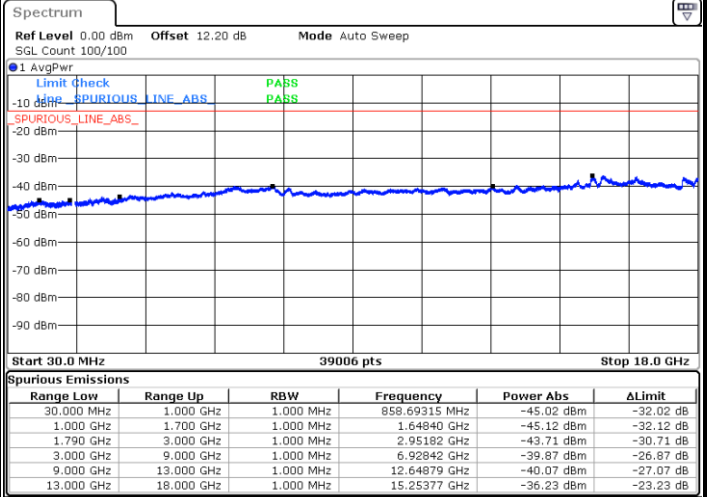

LTE Band 66C / 20MHz+15MHz

QPSK

Lowest Channel / 1RB0 and 1RB74

Lowest Channel / 1RB99 and 1RB0

Date: 5.SEP.2022 19:28:12

Date: 5.SEP.2022 19:26:54

Middle Channel / 1RB0 and 1RB74

Middle Channel / 1RB99 and 1RB0

Date: 5.SEP.2022 19:33:29

Date: 5.SEP.2022 19:34:47

LTE Band 66C / 20MHz+15MHz

QPSK

Highest Channel / 1RB0 and 1RB74

Highest Channel / 1RB99 and 1RB0

Date: 5.SEP.2022 19:47:40

Date: 5.SEP.2022 19:46:23

LTE Band 66C / 20MHz+20MHz

QPSK

Lowest Channel / 1RB0 and 1RB99

Lowest Channel / 1RB99 and 1RB0

Date: 5.SEP.2022 21:05:33

Date: 5.SEP.2022 21:04:20

MiddleChannel / 1RB0 and 1RB99

Middle Channel / 1RB99 and 1RB0

Date: 5.SEP.2022 21:10:15

Date: 5.SEP.2022 21:11:28

LTE Band 66C / 20MHz+20MHz

QPSK

Highest Channel / 1RB0 and 1RB99

Highest Channel / 1RB99 and 1RB0

Date: 5.SEP.2022 21:23:25

Date: 5.SEP.2022 21:22:12