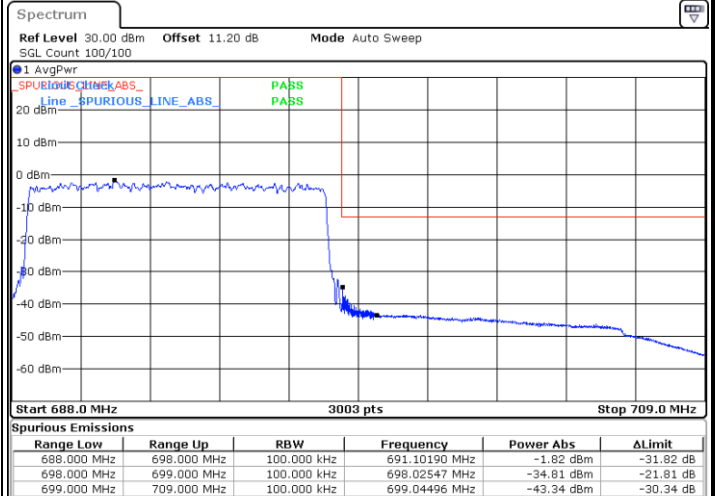

Highest Band Edge / 1 RB

Lowest Band Edge / Full RB

Highest Band Edge / Full RB

LTE Band 71 / 10MHz / 64QAM

Lowest Band Edge / 1 RB

Date: 22.AUG.2022 18:00:20

Highest Band Edge / 1 RB

Date: 22.AUG.2022 18:03:00

Lowest Band Edge / Full RB

Date: 22.AUG.2022 18:01:18

Highest Band Edge / Full RB

Date: 22.AUG.2022 18:03:59

LTE Band 71 / 10MHz / 256QAM

Lowest Band Edge / 1 RB

Date: 22.AUG.2022 23:27:31

Highest Band Edge / 1 RB

Date: 22.AUG.2022 23:37:34

Lowest Band Edge / Full RB

Date: 22.AUG.2022 23:28:39

Highest Band Edge / Full RB

Date: 22.AUG.2022 23:34:02

LTE Band 71 / 15MHz / QPSK

Lowest Band Edge / 1 RB

Date: 22.AUG.2022 18:05:02

Highest Band Edge / 1 RB

Date: 22.AUG.2022 18:13:08

Lowest Band Edge / Full RB

Date: 22.AUG.2022 18:07:00

Highest Band Edge / Full RB

Date: 22.AUG.2022 18:15:05

LTE Band 71 / 15MHz / 16QAM

Lowest Band Edge / 1 RB