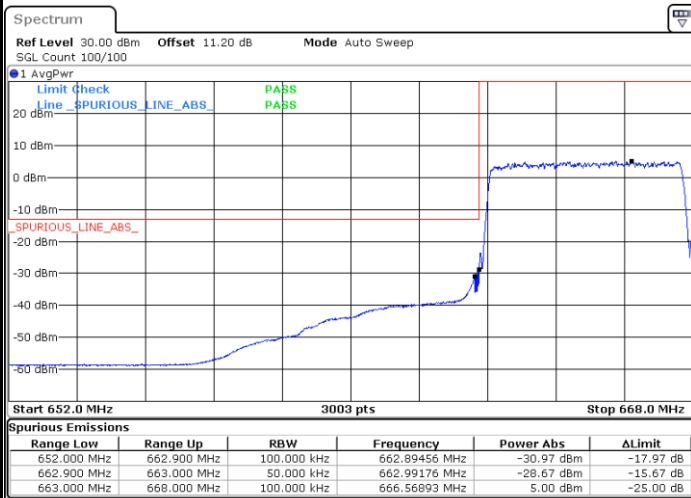

Highest Band Edge / Full RB

Date: 22.AUG.2022 17:39:23

LTE Band 71 / 5MHz / 16QAM

Lowest Band Edge / 1RB

Date: 22.AUG.2022 17:30:19

Highest Band Edge / 1 RB

Date: 22.AUG.2022 17:38:24

Lowest Band Edge / Full RB

Date: 22.AUG.2022 17:32:16

Highest Band Edge / Full RB

Date: 22.AUG.2022 17:40:21

LTE Band 71 / 5MHz / 64QAM

Lowest Band Edge / 1RB

Date: 22.AUG.2022 17:42:28

Highest Band Edge / 1 RB

Date: 22.AUG.2022 17:45:09

Lowest Band Edge / Full RB

Date: 22.AUG.2022 17:43:27

Highest Band Edge / Full RB

Date: 22.AUG.2022 17:46:07

LTE Band 71 / 5MHz / 256QAM

Lowest Band Edge / 1RB

Date: 23.AUG.2022 01:01:43

Highest Band Edge / 1 RB

Date: 22.AUG.2022 23:25:00

Lowest Band Edge / Full RB

Date: 22.AUG.2022 23:14:04

Highest Band Edge / Full RB

Date: 22.AUG.2022 23:20:45

LTE Band 71 / 10MHz / QPSK

Lowest Band Edge / 1 RB

Date: 22.AUG.2022 17:47:11