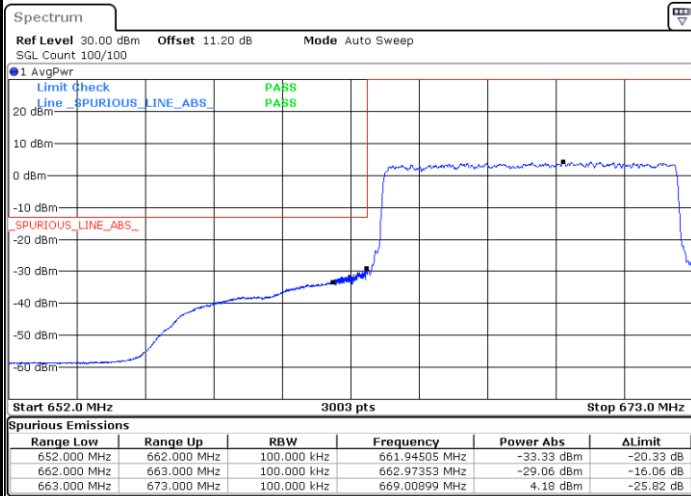

Lowest Band Edge / Full RB

Date: 22.AUG.2022 17:43:27

Highest Band Edge / Full RB

Date: 22.AUG.2022 17:46:07

LTE Band 71 / 5MHz / 256QAM

Lowest Band Edge / 1RB

Date: 23.AUG.2022 01:01:43

Highest Band Edge / 1 RB

Date: 22.AUG.2022 23:25:00

Lowest Band Edge / Full RB

Date: 22.AUG.2022 23:14:04

Highest Band Edge / Full RB

Date: 22.AUG.2022 23:20:45

LTE Band 71 / 10MHz / QPSK

Lowest Band Edge / 1 RB

Date: 22.AUG.2022 17:47:11

Highest Band Edge / 1 RB

Date: 22.AUG.2022 17:55:16

Lowest Band Edge / Full RB

Date: 22.AUG.2022 17:49:08

Highest Band Edge / Full RB

Date: 22.AUG.2022 17:57:14

LTE Band 71 / 10MHz / 16QAM

Lowest Band Edge / 1 RB

Highest Band Edge / 1 RB

Lowest Band Edge / Full RB

Highest Band Edge / Full RB

LTE Band 71 / 10MHz / 64QAM

Lowest Band Edge / 1 RB

Date: 22.AUG.2022 18:00:20

Highest Band Edge / 1 RB

Date: 22.AUG.2022 18:03:00