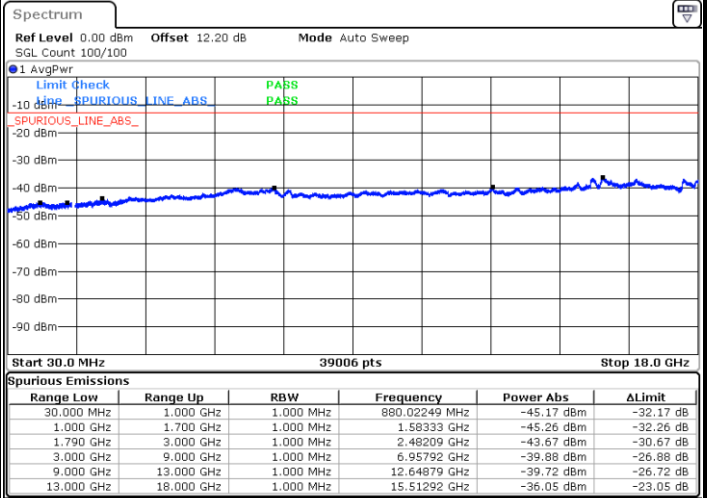

Date: 3.SEP.2022 04:00:30

Date: 3.SEP.2022 04:01:47

LTE Band 66C / 20MHz+10MHz

QPSK

Highest Channel / 1RB0 and 1RB49

Highest Channel / 1RB99 and 1RB0

Date: 5.SEP.2022 18:12:59

Date: 5.SEP.2022 18:11:41

LTE Band 66C / 20MHz+15MHz

QPSK

Lowest Channel / 1RB0 and 1RB74

Lowest Channel / 1RB99 and 1RB0

Date: 5.SEP.2022 19:28:12

Date: 5.SEP.2022 19:26:54

Middle Channel / 1RB0 and 1RB74

Middle Channel / 1RB99 and 1RB0

Date: 5.SEP.2022 19:33:29

Date: 5.SEP.2022 19:34:47

LTE Band 66C / 20MHz+15MHz

QPSK

Highest Channel / 1RB0 and 1RB74

Highest Channel / 1RB99 and 1RB0

Date: 5.SEP.2022 19:47:40

Date: 5.SEP.2022 19:46:23

LTE Band 66C / 20MHz+20MHz

QPSK

Lowest Channel / 1RB0 and 1RB99

Lowest Channel / 1RB99 and 1RB0

Date: 5.SEP.2022 21:05:33

Date: 5.SEP.2022 21:04:20

MiddleChannel / 1RB0 and 1RB99

Middle Channel / 1RB99 and 1RB0