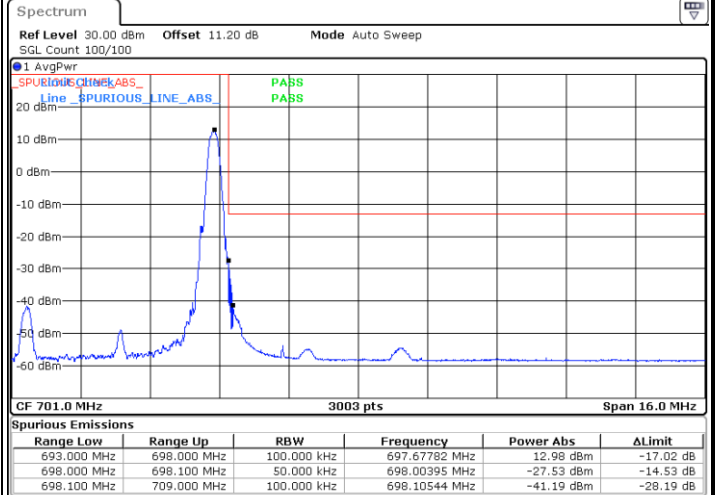

Date: 22.AUG.2022 17:32:16

Highest Band Edge / Full RB

Date: 22.AUG.2022 17:40:21

LTE Band 71 / 5MHz / 64QAM

Lowest Band Edge / 1RB

Date: 22.AUG.2022 17:42:28

Highest Band Edge / 1 RB

Date: 22.AUG.2022 17:45:09

Lowest Band Edge / Full RB

Date: 22.AUG.2022 17:43:27

Highest Band Edge / Full RB

Date: 22.AUG.2022 17:46:07

LTE Band 71 / 5MHz / 256QAM

Lowest Band Edge / 1RB

Date: 23.AUG.2022 01:01:43

Highest Band Edge / 1 RB

Date: 22.AUG.2022 23:25:00

Lowest Band Edge / Full RB

Date: 22.AUG.2022 23:14:04

Highest Band Edge / Full RB

Date: 22.AUG.2022 23:20:45

LTE Band 71 / 10MHz / QPSK

Lowest Band Edge / 1 RB

Date: 22.AUG.2022 17:47:11

Highest Band Edge / 1 RB

Date: 22.AUG.2022 17:55:16

Lowest Band Edge / Full RB

Date: 22.AUG.2022 17:49:08

Highest Band Edge / Full RB

Date: 22.AUG.2022 17:57:14

LTE Band 71 / 10MHz / 16QAM

Lowest Band Edge / 1 RB