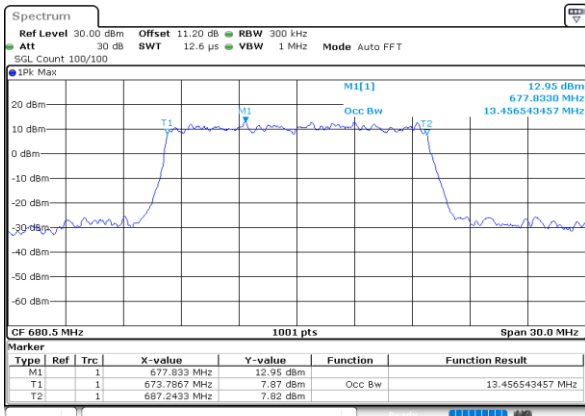

Middle Channel / 20MHz / 16QAM

Date: 22.AUG.2022 18:27:56

LTE Band 71

Middle Channel / 5MHz / 64QAM

Date: 22.AUG.2022 17:43:57

Middle Channel / 10MHz / 64QAM

Date: 22.AUG.2022 18:01:48

Middle Channel / 15MHz / 64QAM

Conducted Band Edge

LTE Band 71 / 5MHz / QPSK

Lowest Band Edge / 1 RB

Date: 22.AUG.2022 17:29:21

Highest Band Edge / 1 RB

Date: 22.AUG.2022 17:37:26

Lowest Band Edge / Full RB

Date: 22.AUG.2022 17:31:18