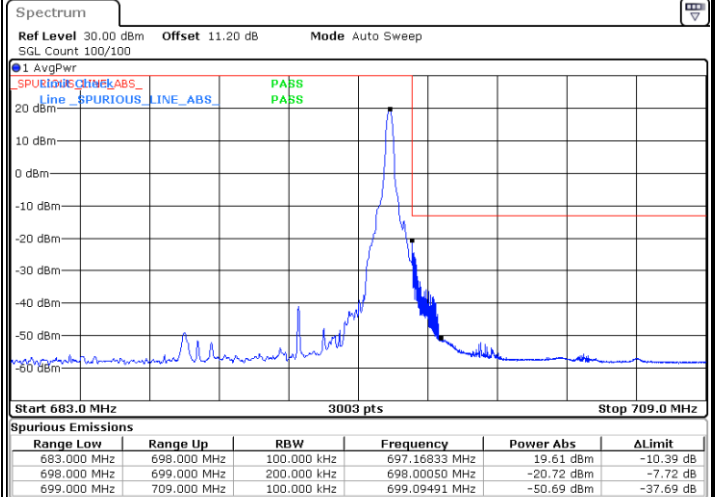

Lowest Band Edge / Full RB

Date: 22.AUG.2022 18:01:18

Highest Band Edge / Full RB

Date: 22.AUG.2022 18:03:59

LTE Band 71 / 10MHz / 256QAM

Lowest Band Edge / 1 RB

Date: 22.AUG.2022 23:27:31

Highest Band Edge / 1 RB

Date: 22.AUG.2022 23:37:34

Lowest Band Edge / Full RB

Date: 22.AUG.2022 23:28:39

Highest Band Edge / Full RB

Date: 22.AUG.2022 23:34:02

LTE Band 71 / 15MHz / QPSK

Lowest Band Edge / 1 RB

Date: 22.AUG.2022 18:05:02

Highest Band Edge / 1 RB

Date: 22.AUG.2022 18:13:08

Lowest Band Edge / Full RB

Date: 22.AUG.2022 18:07:00

Highest Band Edge / Full RB

Date: 22.AUG.2022 18:15:05

LTE Band 71 / 15MHz / 16QAM

Lowest Band Edge / 1 RB

Date: 22.AUG.2022 18:06:01

Highest Band Edge / 1 RB

Date: 22.AUG.2022 18:14:07

Lowest Band Edge / Full RB

Date: 22.AUG.2022 18:07:58

Highest Band Edge / Full RB

Date: 22.AUG.2022 18:16:04