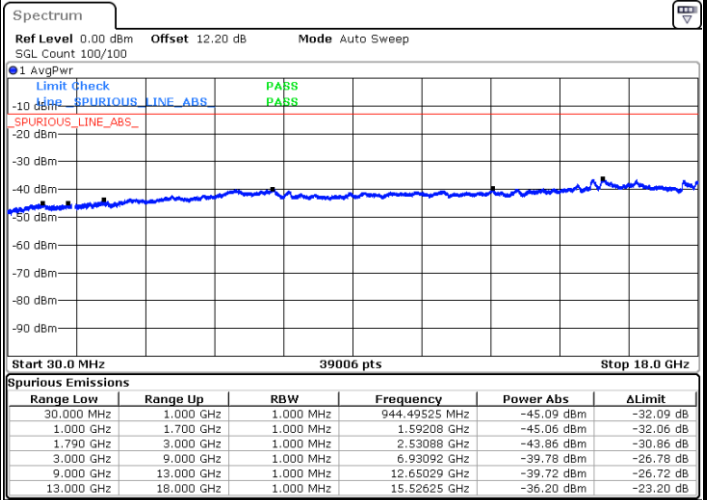

Date: 5.SEP.2022 19:33:29

Date: 5.SEP.2022 19:34:47

LTE Band 66C / 20MHz+15MHz

QPSK

Highest Channel / 1RB0 and 1RB74

Highest Channel / 1RB99 and 1RB0

Date: 5.SEP.2022 19:47:40

Date: 5.SEP.2022 19:46:23

LTE Band 66C / 20MHz+20MHz

QPSK

Lowest Channel / 1RB0 and 1RB99

Lowest Channel / 1RB99 and 1RB0

Date: 5.SEP.2022 21:05:33

Date: 5.SEP.2022 21:04:20

MiddleChannel / 1RB0 and 1RB99

Middle Channel / 1RB99 and 1RB0

Date: 5.SEP.2022 21:10:15

Date: 5.SEP.2022 21:11:28

LTE Band 66C / 20MHz+20MHz

QPSK

Highest Channel / 1RB0 and 1RB99

Highest Channel / 1RB99 and 1RB0

Date: 5.SEP.2022 21:23:25

Date: 5.SEP.2022 21:22:12

LTE Band 71

Peak-to-Average Ratio

Mode	LTE Band 71 / 20MHz				
Mod.	QPSK	16QAM	64QAM	256QAM	Limit: 13dB
RB Size	Full RB	Full RB	Full RB	Full RB	Result
Middle CH	4.29	5.54	6.14	6.41	PASS

26dB Bandwidth

Mode	LTE Band 71 : 26dB BW(MHz)											
BW	1.4MHz		3MHz		5MHz		10MHz		15MHz		20MHz	
Mod.	QPSK	16QAM	QPSK	16QAM	QPSK	16QAM	QPSK	16QAM	QPSK	16QAM	QPSK	16QAM
Middle CH	-	-	-	-	5.04	4.97	9.89	10.11	14.51	14.39	19.14	19.18
Mode	LTE Band 71 : 26dB BW(MHz)											
BW	1.4MHz		3MHz		5MHz		10MHz		15MHz		20MHz	
Mod.	64QAM	256QAM	64QAM	256QAM	64QAM	256QAM	64QAM	256QAM	64QAM	256QAM	64QAM	256QAM
Middle CH	-	-	-	-	5.04	5.04	9.83	10.09	14.39	14.66	19.14	18.90