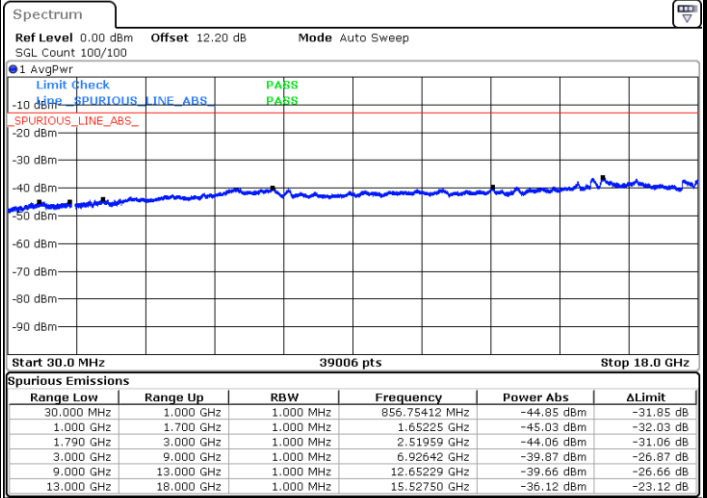

Date: 5.SEP.2022 19:01:06

Date: 5.SEP.2022 19:02:24

LTE Band 66C / 15MHz+20MHz

QPSK

Highest Channel / 1RB0 and 1RB99

Highest Channel / 1RB74 and 1RB0

Date: 5.SEP.2022 19:15:17

Date: 5.SEP.2022 19:14:00

LTE Band 66C / 20MHz+5MHz

QPSK

Lowest Channel / 1RB0 and 1RB24

Lowest Channel / 1RB99 and 1RB0

Date: 5.SEP.2022 20:00:35

Date: 5.SEP.2022 19:59:18

Middle Channel / 1RB0 and 1RB24

Middle Channel / 1RB99 and 1RB0

Date: 5.SEP.2022 20:05:53

Date: 5.SEP.2022 20:07:10

LTE Band 66C / 20MHz+5MHz

QPSK

Highest Channel / 1RB0 and 1RB24

Highest Channel / 1RB99 and 1RB0

Date: 5.SEP.2022 20:20:03

Date: 5.SEP.2022 20:18:46

LTE Band 66C / 20MHz+10MHz

QPSK

Lowest Channel / 1RB0 and 1RB49

Lowest Channel / 1RB99 and 1RB0

Date: 3.SEP.2022 03:55:13

Date: 3.SEP.2022 03:53:56

Middle Channel / 1RB0 and 1RB49

Middle Channel / 1RB99 and 1RB0