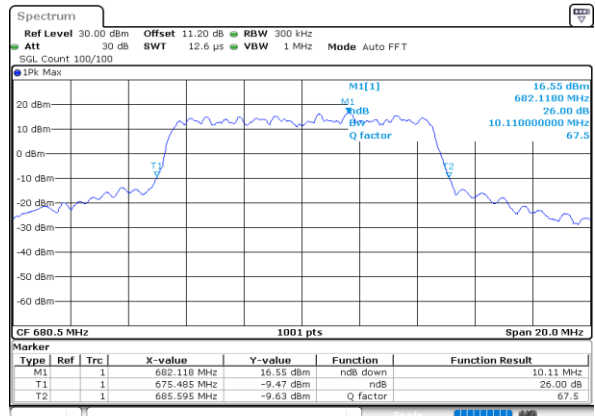

Date: 5.SEP.2022 21:10:15

Date: 5.SEP.2022 21:11:28

LTE Band 66C / 20MHz+20MHz

QPSK

Highest Channel / 1RB0 and 1RB99

Highest Channel / 1RB99 and 1RB0

Date: 5.SEP.2022 21:23:25

Date: 5.SEP.2022 21:22:12

LTE Band 71

Peak-to-Average Ratio

Mode	LTE Band 71 / 20MHz				
Mod.	QPSK	16QAM	64QAM	256QAM	Limit: 13dB
RB Size	Full RB	Full RB	Full RB	Full RB	Result
Middle CH	4.29	5.54	6.14	6.41	PASS

26dB Bandwidth

Mode	LTE Band 71 : 26dB BW(MHz)											
BW	1.4MHz		3MHz		5MHz		10MHz		15MHz		20MHz	
Mod.	QPSK	16QAM	QPSK	16QAM	QPSK	16QAM	QPSK	16QAM	QPSK	16QAM	QPSK	16QAM
Middle CH	-	-	-	-	5.04	4.97	9.89	10.11	14.51	14.39	19.14	19.18
Mode	LTE Band 71 : 26dB BW(MHz)											
BW	1.4MHz		3MHz		5MHz		10MHz		15MHz		20MHz	
Mod.	64QAM	256QAM	64QAM	256QAM	64QAM	256QAM	64QAM	256QAM	64QAM	256QAM	64QAM	256QAM
Middle CH	-	-	-	-	5.04	5.04	9.83	10.09	14.39	14.66	19.14	18.90

LTE Band 71

Middle Channel / 5MHz / QPSK

Date: 22.AUG.2022 17:34:51

Middle Channel / 5MHz / 16QAM

Date: 22.AUG.2022 17:35:20

Middle Channel / 10MHz / QPSK

Date: 22.AUG.2022 17:52:42

Middle Channel / 10MHz / 16QAM