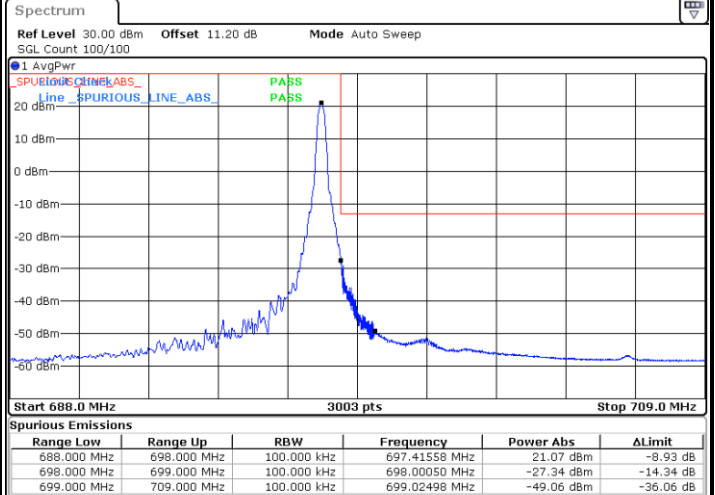

Lowest Band Edge / Full RB

Date: 22.AUG.2022 17:43:27

Highest Band Edge / Full RB

Date: 22.AUG.2022 17:46:07

LTE Band 71 / 5MHz / 256QAM

Lowest Band Edge / 1RB

Date: 23.AUG.2022 01:01:43

Highest Band Edge / 1 RB

Date: 22.AUG.2022 23:25:00

Lowest Band Edge / Full RB

Date: 22.AUG.2022 23:14:04

Highest Band Edge / Full RB

Date: 22.AUG.2022 23:20:45

LTE Band 71 / 10MHz / QPSK

Lowest Band Edge / 1 RB

Date: 22.AUG.2022 17:47:11

Highest Band Edge / 1 RB

Date: 22.AUG.2022 17:55:16

Lowest Band Edge / Full RB

Date: 22.AUG.2022 17:49:08

Highest Band Edge / Full RB

Date: 22.AUG.2022 17:57:14

LTE Band 71 / 10MHz / 16QAM

Lowest Band Edge / 1 RB

Highest Band Edge / 1 RB

Lowest Band Edge / Full RB

Highest Band Edge / Full RB

LTE Band 71 / 10MHz / 64QAM

Lowest Band Edge / 1 RB

Date: 22.AUG.2022 18:00:20

Highest Band Edge / 1 RB

Date: 22.AUG.2022 18:03:00