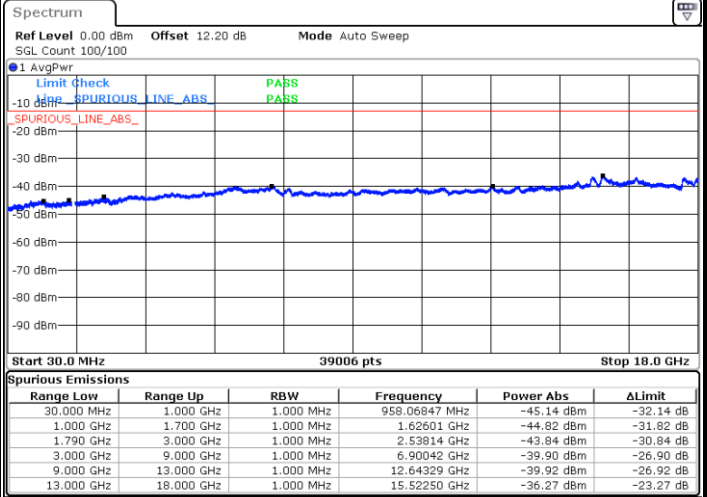

LTE Band 66C / 15MHz+20MHz

QPSK

Lowest Channel / 1RB0 and 1RB99

Lowest Channel / 1RB74 and 1RB0

Date: 5.SEP.2022 18:55:48

Date: 5.SEP.2022 18:54:31

Middle Channel / 1RB0 and 1RB99

Middle Channel / 1RB74 and 1RB0

Date: 5.SEP.2022 19:01:06

Date: 5.SEP.2022 19:02:24

LTE Band 66C / 15MHz+20MHz

QPSK

Highest Channel / 1RB0 and 1RB99

Highest Channel / 1RB74 and 1RB0

Date: 5.SEP.2022 19:15:17

Date: 5.SEP.2022 19:14:00

LTE Band 66C / 20MHz+5MHz

QPSK

Lowest Channel / 1RB0 and 1RB24

Lowest Channel / 1RB99 and 1RB0

Date: 5.SEP.2022 20:00:35

Date: 5.SEP.2022 19:59:18

Middle Channel / 1RB0 and 1RB24

Middle Channel / 1RB99 and 1RB0

Date: 5.SEP.2022 20:05:53

Date: 5.SEP.2022 20:07:10

LTE Band 66C / 20MHz+5MHz

QPSK

Highest Channel / 1RB0 and 1RB24

Highest Channel / 1RB99 and 1RB0

Date: 5.SEP.2022 20:20:03

Date: 5.SEP.2022 20:18:46