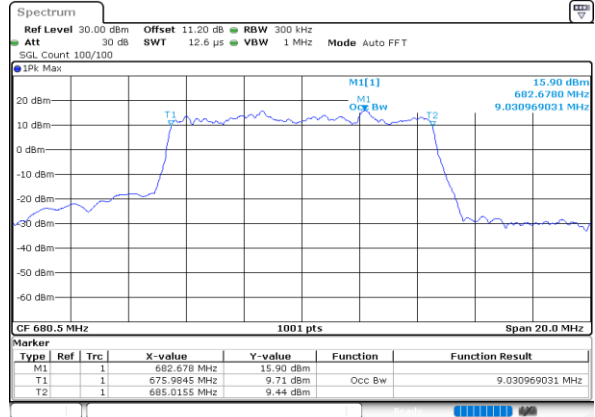

Middle Channel / 20MHz / 16QAM

Date: 22.AUG.2022 18:27:56

LTE Band 71

Middle Channel / 5MHz / 64QAM

Date: 22.AUG.2022 17:43:57

Middle Channel / 10MHz / 64QAM

Date: 22.AUG.2022 18:01:48

Middle Channel / 15MHz / 64QAM

Date: 22.AUG.2022 18:19:39

Middle Channel / 20MHz / 64QAM

Date: 22.AUG.2022 18:13:30

LTE Band 71

Middle Channel / 5MHz / 256QAM

Middle Channel / 10MHz / 256QAM

Middle Channel / 15MHz / 256QAM

Middle Channel / 20MHz / 256QAM

Conducted Band Edge

LTE Band 71 / 5MHz / QPSK

Lowest Band Edge / 1 RB

Date: 22.AUG.2022 17:29:21

Highest Band Edge / 1 RB

Date: 22.AUG.2022 17:37:26

Lowest Band Edge / Full RB

Date: 22.AUG.2022 17:31:18