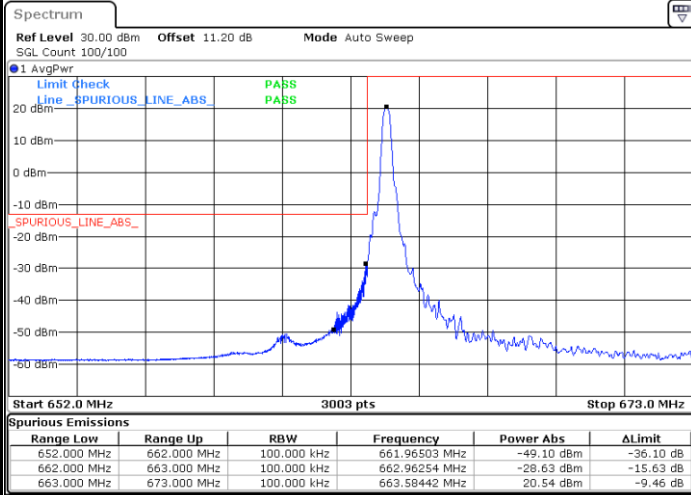

Lowest Band Edge / Full RB

Date: 22.AUG.2022 17:43:27

Highest Band Edge / Full RB

Date: 22.AUG.2022 17:46:07

LTE Band 71 / 5MHz / 256QAM

Lowest Band Edge / 1RB

Date: 23.AUG.2022 01:01:43

Highest Band Edge / 1 RB

Date: 22.AUG.2022 23:25:00

Lowest Band Edge / Full RB

Date: 22.AUG.2022 23:14:04

Highest Band Edge / Full RB

Date: 22.AUG.2022 23:20:45

LTE Band 71 / 10MHz / QPSK

Lowest Band Edge / 1 RB

Date: 22.AUG.2022 17:47:11

Highest Band Edge / 1 RB

Date: 22.AUG.2022 17:55:16

Lowest Band Edge / Full RB

Date: 22.AUG.2022 17:49:08

Highest Band Edge / Full RB

Date: 22.AUG.2022 17:57:14

LTE Band 71 / 10MHz / 16QAM

Lowest Band Edge / 1 RB

Highest Band Edge / 1 RB

Lowest Band Edge / Full RB

Highest Band Edge / Full RB

LTE Band 71 / 10MHz / 64QAM

Lowest Band Edge / 1 RB

Date: 22.AUG.2022 18:00:20

Highest Band Edge / 1 RB

Date: 22.AUG.2022 18:03:00