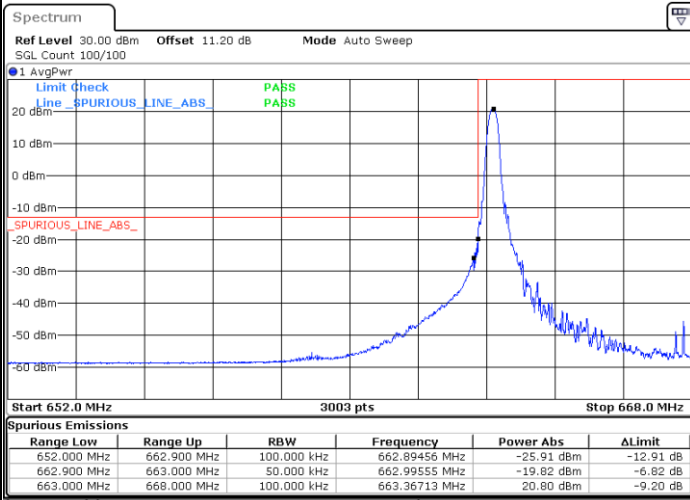

Middle Channel / 20MHz / 16QAM

Date: 22.AUG.2022 18:27:56

LTE Band 71

Middle Channel / 5MHz / 64QAM

Date: 22.AUG.2022 17:43:57

Middle Channel / 10MHz / 64QAM

Date: 22.AUG.2022 18:01:48

Middle Channel / 15MHz / 64QAM

Date: 22.AUG.2022 18:19:39

Middle Channel / 20MHz / 64QAM

Date: 22.AUG.2022 18:13:30

LTE Band 71

Middle Channel / 5MHz / 256QAM

Middle Channel / 10MHz / 256QAM

Middle Channel / 15MHz / 256QAM

Middle Channel / 20MHz / 256QAM

Conducted Band Edge

LTE Band 71 / 5MHz / QPSK

Lowest Band Edge / 1 RB

Date: 22.AUG.2022 17:29:21

Highest Band Edge / 1 RB

Date: 22.AUG.2022 17:37:26

Lowest Band Edge / Full RB

Date: 22.AUG.2022 17:31:18

Highest Band Edge / Full RB

Date: 22.AUG.2022 17:39:23

LTE Band 71 / 5MHz / 16QAM

Lowest Band Edge / 1RB

Date: 22.AUG.2022 17:30:19

Highest Band Edge / 1 RB

Date: 22.AUG.2022 17:38:24

Lowest Band Edge / Full RB