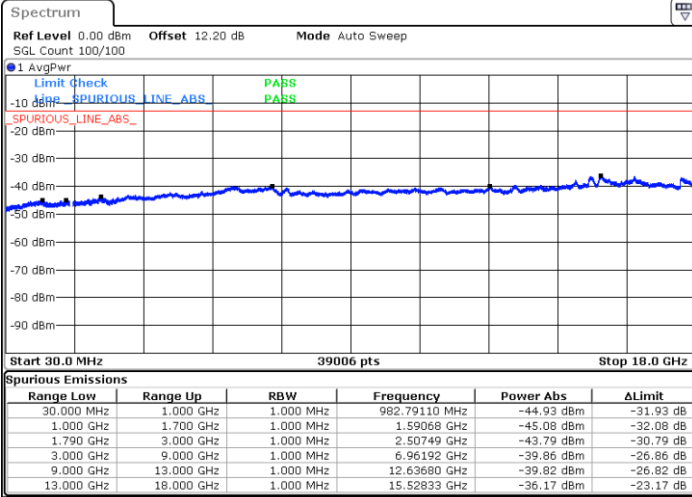

LTE Band 66C / 20MHz+5MHz

QPSK

Lowest Channel / 1RB0 and 1RB24

Lowest Channel / 1RB99 and 1RB0

Date: 5.SEP.2022 20:00:35

Date: 5.SEP.2022 19:59:18

Middle Channel / 1RB0 and 1RB24

Middle Channel / 1RB99 and 1RB0

Date: 5.SEP.2022 20:05:53

Date: 5.SEP.2022 20:07:10

LTE Band 66C / 20MHz+5MHz

QPSK

Highest Channel / 1RB0 and 1RB24

Highest Channel / 1RB99 and 1RB0

Date: 5.SEP.2022 20:20:03

Date: 5.SEP.2022 20:18:46

LTE Band 66C / 20MHz+10MHz

QPSK

Lowest Channel / 1RB0 and 1RB49

Lowest Channel / 1RB99 and 1RB0

Date: 3.SEP.2022 03:55:13

Date: 3.SEP.2022 03:53:56

Middle Channel / 1RB0 and 1RB49

Middle Channel / 1RB99 and 1RB0

Date: 3.SEP.2022 04:00:30

Date: 3.SEP.2022 04:01:47

LTE Band 66C / 20MHz+10MHz

QPSK

Highest Channel / 1RB0 and 1RB49

Highest Channel / 1RB99 and 1RB0

Date: 5.SEP.2022 18:12:59

Date: 5.SEP.2022 18:11:41