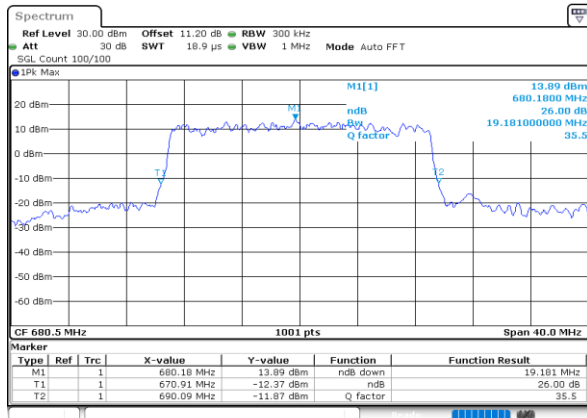

Middle Channel / 20MHz / 16QAM

Date: 22.AUG.2022 18:28:53