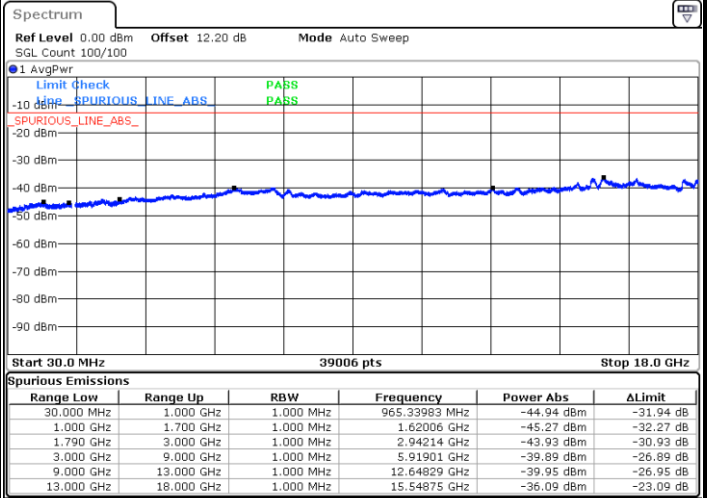

Date: 5.SEP.2022 19:33:29

Date: 5.SEP.2022 19:34:47

LTE Band 66C / 20MHz+15MHz

QPSK

Highest Channel / 1RB0 and 1RB74

Highest Channel / 1RB99 and 1RB0

Date: 5.SEP.2022 19:47:40

Date: 5.SEP.2022 19:46:23

LTE Band 66C / 20MHz+20MHz

QPSK

Lowest Channel / 1RB0 and 1RB99

Lowest Channel / 1RB99 and 1RB0

Date: 5.SEP.2022 21:05:33

Date: 5.SEP.2022 21:04:20

MiddleChannel / 1RB0 and 1RB99

Middle Channel / 1RB99 and 1RB0

Date: 5.SEP.2022 21:10:15

Date: 5.SEP.2022 21:11:28

LTE Band 66C / 20MHz+20MHz

QPSK

Highest Channel / 1RB0 and 1RB99

Highest Channel / 1RB99 and 1RB0

Date: 5.SEP.2022 21:23:25

Date: 5.SEP.2022 21:22:12

LTE Band 71

Peak-to-Average Ratio

Mode	LTE Band 71 / 20MHz				
Mod.	QPSK	16QAM	64QAM	256QAM	Limit: 13dB
RB Size	Full RB	Full RB	Full RB	Full RB	Result
Middle CH	4.29	5.54	6.14	6.41	PASS

26dB Bandwidth

Mode	LTE Band 71 : 26dB BW(MHz)											
BW	1.4MHz		3MHz		5MHz		10MHz		15MHz		20MHz	
Mod.	QPSK	16QAM	QPSK	16QAM	QPSK	16QAM	QPSK	16QAM	QPSK	16QAM	QPSK	16QAM
Middle CH	-	-	-	-	5.04	4.97	9.89	10.11	14.51	14.39	19.14	19.18
Mode	LTE Band 71 : 26dB BW(MHz)											
BW	1.4MHz		3MHz		5MHz		10MHz		15MHz		20MHz	
Mod.	64QAM	256QAM	64QAM	256QAM	64QAM	256QAM	64QAM	256QAM	64QAM	256QAM	64QAM	256QAM
Middle CH	-	-	-	-	5.04	5.04	9.83	10.09	14.39	14.66	19.14	18.90