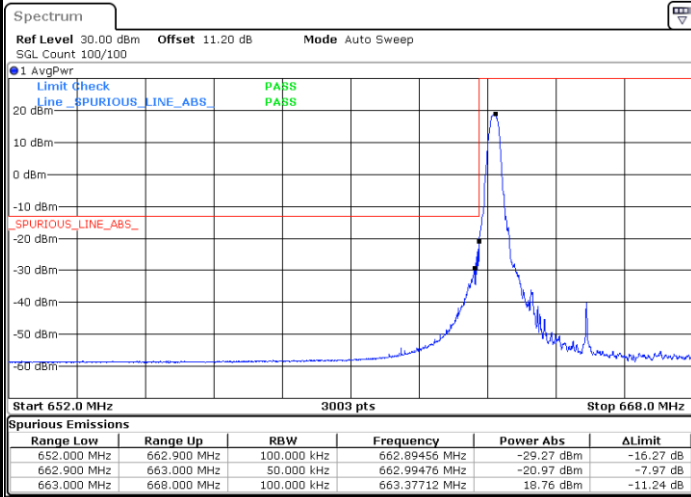

Highest Band Edge / Full RB

Date: 22.AUG.2022 17:39:23

LTE Band 71 / 5MHz / 16QAM

Lowest Band Edge / 1RB

Date: 22.AUG.2022 17:30:19

Highest Band Edge / 1 RB

Date: 22.AUG.2022 17:38:24

Lowest Band Edge / Full RB

Date: 22.AUG.2022 17:32:16

Highest Band Edge / Full RB

Date: 22.AUG.2022 17:40:21

LTE Band 71 / 5MHz / 64QAM

Lowest Band Edge / 1RB

Date: 22.AUG.2022 17:42:28

Highest Band Edge / 1 RB

Date: 22.AUG.2022 17:45:09

Lowest Band Edge / Full RB

Date: 22.AUG.2022 17:43:27

Highest Band Edge / Full RB

Date: 22.AUG.2022 17:46:07

LTE Band 71 / 5MHz / 256QAM

Lowest Band Edge / 1RB

Date: 23.AUG.2022 01:01:43

Highest Band Edge / 1 RB

Date: 22.AUG.2022 23:25:00

Lowest Band Edge / Full RB

Date: 22.AUG.2022 23:14:04

Highest Band Edge / Full RB

Date: 22.AUG.2022 23:20:45

LTE Band 71 / 10MHz / QPSK

Lowest Band Edge / 1 RB

Date: 22.AUG.2022 17:47:11