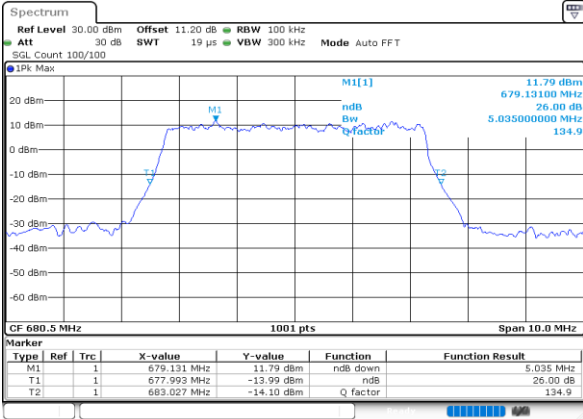

Date: 22.AUG.2022 18:19:53

Middle Channel / 20MHz / 64QAM

Date: 22.AUG.2022 18:17:44

LTE Band 71

Middle Channel / 5MHz / 256QAM

Date: 22.AUG.2022 23:18:58

Middle Channel / 10MHz / 256QAM

Date: 22.AUG.2022 23:13:31

Middle Channel / 15MHz / 256QAM

Date: 22.AUG.2022 23:43:14

Middle Channel / 20MHz / 256QAM

Date: 22.AUG.2022 23:59:56

Occupied Bandwidth

Mode	LTE Band 71 : 99%OBW(MHz)											
BW	1.4MHz		3MHz		5MHz		10MHz		15MHz		20MHz	
Mod.	QPSK	16QAM	QPSK	16QAM	QPSK	16QAM	QPSK	16QAM	QPSK	16QAM	QPSK	16QAM
Middle CH	-	-	-	-	4.51	4.50	9.05	9.03	13.40	13.43	17.86	17.82
Mode	LTE Band 71 : 99%OBW(MHz)											
BW	1.4MHz		3MHz		5MHz		10MHz		15MHz		20MHz	
Mod.	64QAM	256QAM	64QAM	256QAM	64QAM	256QAM	64QAM	256QAM	64QAM	256QAM	64QAM	256QAM
Middle CH	-	-	-	-	4.50	4.48	9.03	8.97	13.46	13.43	17.94	17.90