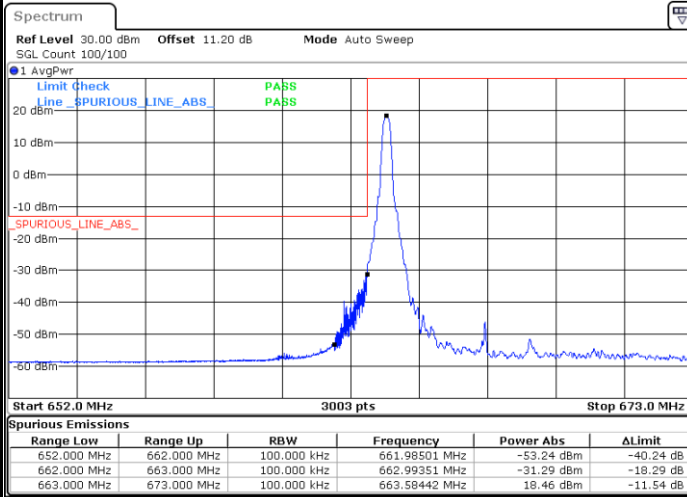

Highest Band Edge / 1 RB

Date: 22.AUG.2022 17:55:16

Lowest Band Edge / Full RB

Date: 22.AUG.2022 17:49:08

Highest Band Edge / Full RB

Date: 22.AUG.2022 17:57:14

LTE Band 71 / 10MHz / 16QAM

Lowest Band Edge / 1 RB

Highest Band Edge / 1 RB

Lowest Band Edge / Full RB

Highest Band Edge / Full RB

LTE Band 71 / 10MHz / 64QAM

Lowest Band Edge / 1 RB

Date: 22.AUG.2022 18:00:20

Highest Band Edge / 1 RB

Date: 22.AUG.2022 18:03:00

Lowest Band Edge / Full RB

Date: 22.AUG.2022 18:01:18

Highest Band Edge / Full RB

Date: 22.AUG.2022 18:03:59

LTE Band 71 / 10MHz / 256QAM

Lowest Band Edge / 1 RB

Date: 22.AUG.2022 23:27:31

Highest Band Edge / 1 RB

Date: 22.AUG.2022 23:37:34

Lowest Band Edge / Full RB

Date: 22.AUG.2022 23:28:39

Highest Band Edge / Full RB

Date: 22.AUG.2022 23:34:02

LTE Band 71 / 15MHz / QPSK

Lowest Band Edge / 1 RB

Date: 22.AUG.2022 18:05:02