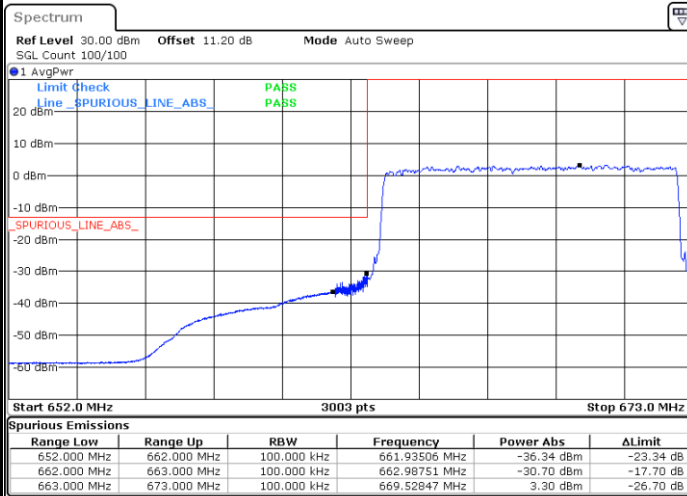

Date: 22.AUG.2022 23:25:00

Lowest Band Edge / Full RB

Date: 22.AUG.2022 23:14:04

Highest Band Edge / Full RB

Date: 22.AUG.2022 23:20:45

LTE Band 71 / 10MHz / QPSK

Lowest Band Edge / 1 RB

Date: 22.AUG.2022 17:47:11

Highest Band Edge / 1 RB

Date: 22.AUG.2022 17:55:16

Lowest Band Edge / Full RB

Date: 22.AUG.2022 17:49:08

Highest Band Edge / Full RB

Date: 22.AUG.2022 17:57:14

LTE Band 71 / 10MHz / 16QAM

Lowest Band Edge / 1 RB

Highest Band Edge / 1 RB

Lowest Band Edge / Full RB

Highest Band Edge / Full RB

LTE Band 71 / 10MHz / 64QAM

Lowest Band Edge / 1 RB

Date: 22.AUG.2022 18:00:20

Highest Band Edge / 1 RB

Date: 22.AUG.2022 18:03:00

Lowest Band Edge / Full RB

Date: 22.AUG.2022 18:01:18

Highest Band Edge / Full RB

Date: 22.AUG.2022 18:03:59

LTE Band 71 / 10MHz / 256QAM

Lowest Band Edge / 1 RB

Date: 22.AUG.2022 23:27:31

Highest Band Edge / 1 RB