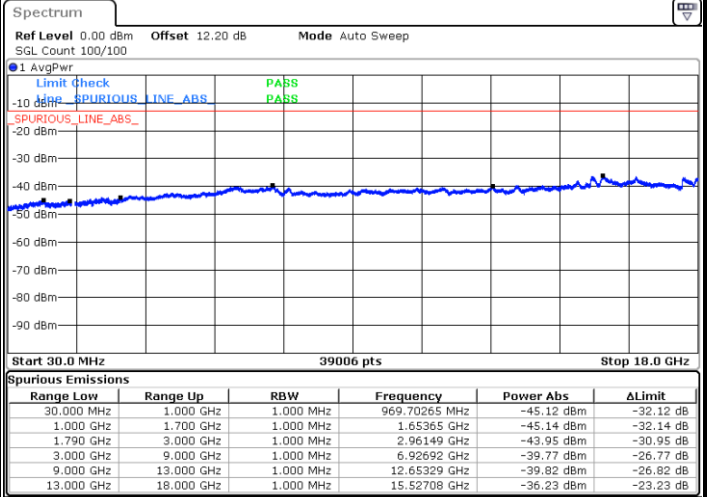

LTE Band 66C / 20MHz+15MHz

QPSK

Lowest Channel / 1RB0 and 1RB74

Lowest Channel / 1RB99 and 1RB0

Date: 5.SEP.2022 19:28:12

Date: 5.SEP.2022 19:26:54

Middle Channel / 1RB0 and 1RB74

Middle Channel / 1RB99 and 1RB0

Date: 5.SEP.2022 19:33:29

Date: 5.SEP.2022 19:34:47

LTE Band 66C / 20MHz+15MHz

QPSK

Highest Channel / 1RB0 and 1RB74

Highest Channel / 1RB99 and 1RB0

Date: 5.SEP.2022 19:47:40

Date: 5.SEP.2022 19:46:23

LTE Band 66C / 20MHz+20MHz

QPSK

Lowest Channel / 1RB0 and 1RB99

Lowest Channel / 1RB99 and 1RB0

Date: 5.SEP.2022 21:05:33

Date: 5.SEP.2022 21:04:20

MiddleChannel / 1RB0 and 1RB99

Middle Channel / 1RB99 and 1RB0

Date: 5.SEP.2022 21:10:15

Date: 5.SEP.2022 21:11:28

LTE Band 66C / 20MHz+20MHz

QPSK

Highest Channel / 1RB0 and 1RB99

Highest Channel / 1RB99 and 1RB0

Date: 5.SEP.2022 21:23:25

Date: 5.SEP.2022 21:22:12