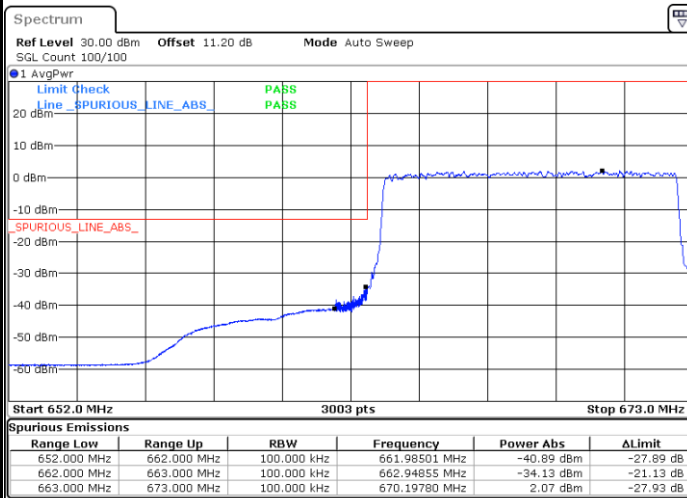

Highest Band Edge / 1 RB

Date: 22.AUG.2022 17:55:16

Lowest Band Edge / Full RB

Date: 22.AUG.2022 17:49:08

Highest Band Edge / Full RB

Date: 22.AUG.2022 17:57:14

LTE Band 71 / 10MHz / 16QAM

Lowest Band Edge / 1 RB

Highest Band Edge / 1 RB

Lowest Band Edge / Full RB

Highest Band Edge / Full RB

LTE Band 71 / 10MHz / 64QAM

Lowest Band Edge / 1 RB

Date: 22.AUG.2022 18:00:20

Highest Band Edge / 1 RB

Date: 22.AUG.2022 18:03:00

Lowest Band Edge / Full RB

Date: 22.AUG.2022 18:01:18

Highest Band Edge / Full RB

Date: 22.AUG.2022 18:03:59

LTE Band 71 / 10MHz / 256QAM

Lowest Band Edge / 1 RB

Date: 22.AUG.2022 23:27:31

Highest Band Edge / 1 RB

Date: 22.AUG.2022 23:37:34

Lowest Band Edge / Full RB

Date: 22.AUG.2022 23:28:39

Highest Band Edge / Full RB

Date: 22.AUG.2022 23:34:02

LTE Band 71 / 15MHz / QPSK

Lowest Band Edge / 1 RB

Date: 22.AUG.2022 18:05:02