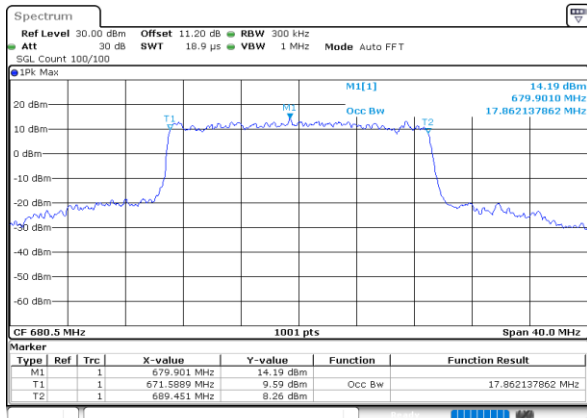

Date: 22.AUG.2022 17:52:13

LTE Band 71

Middle Channel / 15MHz / QPSK

Date: 22.AUG.2022 18:09:36

Middle Channel / 15MHz / 16QAM

Date: 22.AUG.2022 18:10:05

Middle Channel / 20MHz / QPSK

Date: 22.AUG.2022 18:27:27