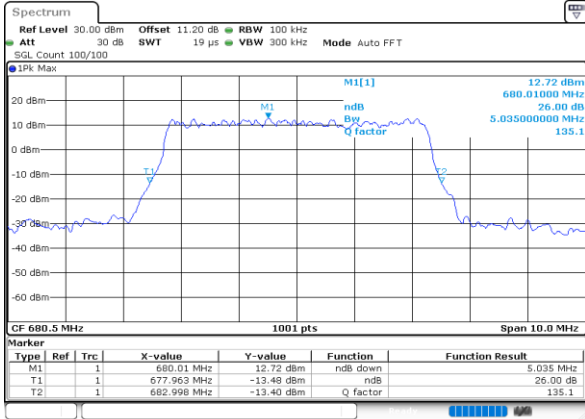

Middle Channel / 20MHz / 16QAM

Date: 22.AUG.2022 18:28:53

LTE Band 71

Middle Channel / 5MHz / 64QAM

Date: 22.AUG.2022 17:44:11

Middle Channel / 10MHz / 64QAM

Date: 22.AUG.2022 18:02:02

Middle Channel / 15MHz / 64QAM