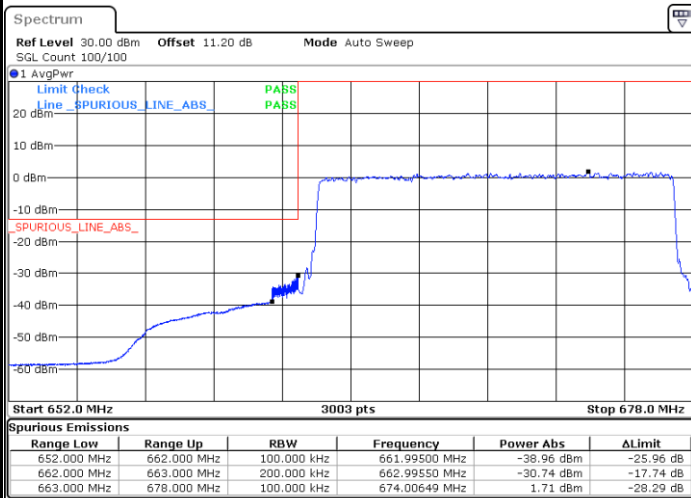

Date: 22.AUG.2022 23:37:34

Lowest Band Edge / Full RB

Date: 22.AUG.2022 23:28:39

Highest Band Edge / Full RB

Date: 22.AUG.2022 23:34:02

LTE Band 71 / 15MHz / QPSK

Lowest Band Edge / 1 RB

Date: 22.AUG.2022 18:05:02

Highest Band Edge / 1 RB

Date: 22.AUG.2022 18:13:08

Lowest Band Edge / Full RB

Date: 22.AUG.2022 18:07:00

Highest Band Edge / Full RB

Date: 22.AUG.2022 18:15:05

LTE Band 71 / 15MHz / 16QAM

Lowest Band Edge / 1 RB

Date: 22.AUG.2022 18:06:01

Highest Band Edge / 1 RB

Date: 22.AUG.2022 18:14:07

Lowest Band Edge / Full RB

Date: 22.AUG.2022 18:07:58

Highest Band Edge / Full RB

Date: 22.AUG.2022 18:16:04