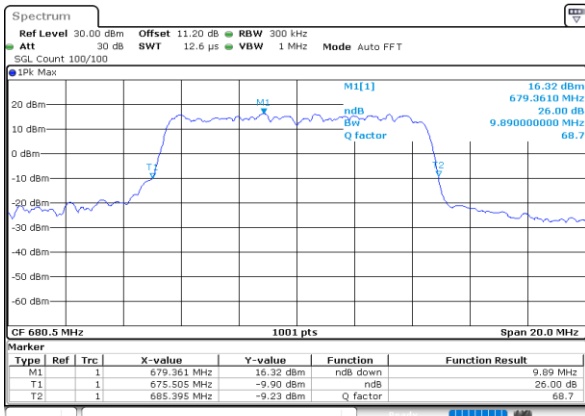

Date: 5.SEP.2022 21:10:15

Date: 5.SEP.2022 21:11:28

LTE Band 66C / 20MHz+20MHz

QPSK

Highest Channel / 1RB0 and 1RB99

Highest Channel / 1RB99 and 1RB0

Date: 5.SEP.2022 21:23:25

Date: 5.SEP.2022 21:22:12

LTE Band 71

Peak-to-Average Ratio

Mode	LTE Band 71 / 20MHz				
Mod.	QPSK	16QAM	64QAM	256QAM	Limit: 13dB
RB Size	Full RB	Full RB	Full RB	Full RB	Result
Middle CH	4.29	5.54	6.14	6.41	PASS

26dB Bandwidth

Mode	LTE Band 71 : 26dB BW(MHz)											
BW	1.4MHz		3MHz		5MHz		10MHz		15MHz		20MHz	
Mod.	QPSK	16QAM	QPSK	16QAM	QPSK	16QAM	QPSK	16QAM	QPSK	16QAM	QPSK	16QAM
Middle CH	-	-	-	-	5.04	4.97	9.89	10.11	14.51	14.39	19.14	19.18
Mode	LTE Band 71 : 26dB BW(MHz)											
BW	1.4MHz		3MHz		5MHz		10MHz		15MHz		20MHz	
Mod.	64QAM	256QAM	64QAM	256QAM	64QAM	256QAM	64QAM	256QAM	64QAM	256QAM	64QAM	256QAM
Middle CH	-	-	-	-	5.04	5.04	9.83	10.09	14.39	14.66	19.14	18.90

LTE Band 71

Middle Channel / 5MHz / QPSK

Date: 22.AUG.2022 17:34:51

Middle Channel / 5MHz / 16QAM

Date: 22.AUG.2022 17:35:20

Middle Channel / 10MHz / QPSK

Date: 22.AUG.2022 17:52:42

Middle Channel / 10MHz / 16QAM

Date: 22.AUG.2022 17:53:11

LTE Band 71

Middle Channel / 15MHz / QPSK

Date: 22.AUG.2022 18:10:34

Middle Channel / 15MHz / 16QAM

Date: 22.AUG.2022 18:11:02

Middle Channel / 20MHz / QPSK

Date: 22.AUG.2022 18:28:24