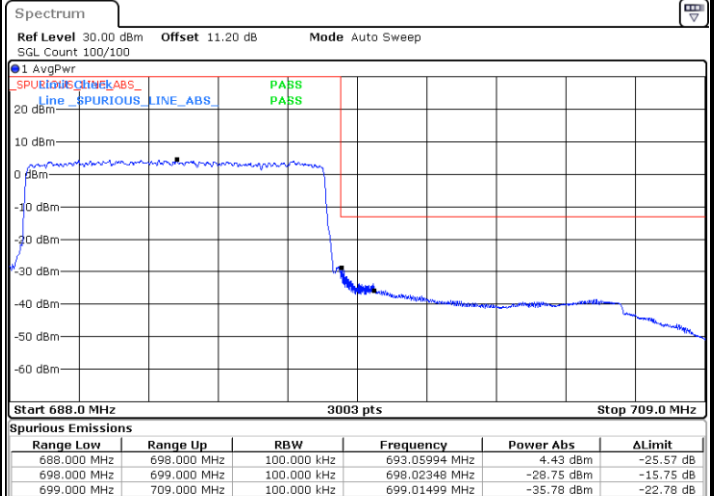

Date: 22.AUG.2022 23:25:00

Lowest Band Edge / Full RB

Date: 22.AUG.2022 23:14:04

Highest Band Edge / Full RB

Date: 22.AUG.2022 23:20:45

LTE Band 71 / 10MHz / QPSK

Lowest Band Edge / 1 RB

Date: 22.AUG.2022 17:47:11

Highest Band Edge / 1 RB

Date: 22.AUG.2022 17:55:16

Lowest Band Edge / Full RB

Date: 22.AUG.2022 17:49:08

Highest Band Edge / Full RB

Date: 22.AUG.2022 17:57:14

LTE Band 71 / 10MHz / 16QAM

Lowest Band Edge / 1 RB

Highest Band Edge / 1 RB

Lowest Band Edge / Full RB

Highest Band Edge / Full RB

LTE Band 71 / 10MHz / 64QAM

Lowest Band Edge / 1 RB

Date: 22.AUG.2022 18:00:20

Highest Band Edge / 1 RB

Date: 22.AUG.2022 18:03:00

Lowest Band Edge / Full RB

Date: 22.AUG.2022 18:01:18

Highest Band Edge / Full RB

Date: 22.AUG.2022 18:03:59

LTE Band 71 / 10MHz / 256QAM

Lowest Band Edge / 1 RB

Date: 22.AUG.2022 23:27:31

Highest Band Edge / 1 RB