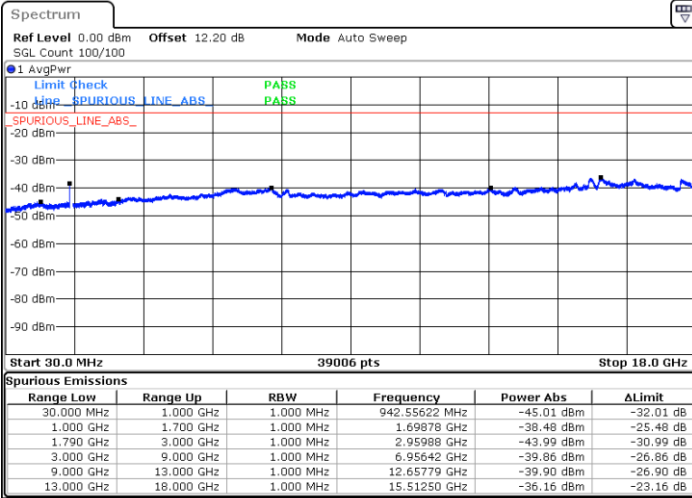

Date: 5.SEP.2022 19:33:29

Date: 5.SEP.2022 19:34:47

LTE Band 66C / 20MHz+15MHz

QPSK

Highest Channel / 1RB0 and 1RB74

Highest Channel / 1RB99 and 1RB0

Date: 5.SEP.2022 19:47:40

Date: 5.SEP.2022 19:46:23

LTE Band 66C / 20MHz+20MHz

QPSK

Lowest Channel / 1RB0 and 1RB99

Lowest Channel / 1RB99 and 1RB0

Date: 5.SEP.2022 21:05:33

Date: 5.SEP.2022 21:04:20

MiddleChannel / 1RB0 and 1RB99

Middle Channel / 1RB99 and 1RB0

Date: 5.SEP.2022 21:10:15

Date: 5.SEP.2022 21:11:28

LTE Band 66C / 20MHz+20MHz

QPSK

Highest Channel / 1RB0 and 1RB99

Highest Channel / 1RB99 and 1RB0

Date: 5.SEP.2022 21:23:25

Date: 5.SEP.2022 21:22:12

LTE Band 71

Peak-to-Average Ratio

Mode	LTE Band 71 / 20MHz				
Mod.	QPSK	16QAM	64QAM	256QAM	Limit: 13dB
RB Size	Full RB	Full RB	Full RB	Full RB	Result
Middle CH	4.29	5.54	6.14	6.41	PASS

26dB Bandwidth

Mode	LTE Band 71 : 26dB BW(MHz)											
BW	1.4MHz		3MHz		5MHz		10MHz		15MHz		20MHz	
Mod.	QPSK	16QAM	QPSK	16QAM	QPSK	16QAM	QPSK	16QAM	QPSK	16QAM	QPSK	16QAM
Middle CH	-	-	-	-	5.04	4.97	9.89	10.11	14.51	14.39	19.14	19.18
Mode	LTE Band 71 : 26dB BW(MHz)											
BW	1.4MHz		3MHz		5MHz		10MHz		15MHz		20MHz	
Mod.	64QAM	256QAM	64QAM	256QAM	64QAM	256QAM	64QAM	256QAM	64QAM	256QAM	64QAM	256QAM
Middle CH	-	-	-	-	5.04	5.04	9.83	10.09	14.39	14.66	19.14	18.90