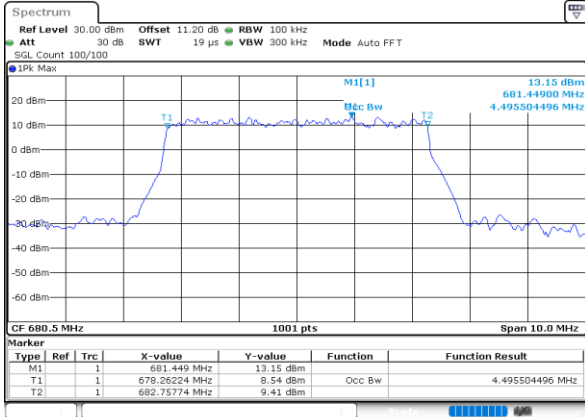

Middle Channel / 20MHz / 16QAM

Date: 22.AUG.2022 18:27:56

LTE Band 71

Middle Channel / 5MHz / 64QAM

Date: 22.AUG.2022 17:43:57

Middle Channel / 10MHz / 64QAM

Date: 22.AUG.2022 18:01:48

Middle Channel / 15MHz / 64QAM

Date: 22.AUG.2022 18:19:39

Middle Channel / 20MHz / 64QAM

Date: 22.AUG.2022 18:13:30

LTE Band 71

Middle Channel / 5MHz / 256QAM

Middle Channel / 10MHz / 256QAM

Middle Channel / 15MHz / 256QAM

Middle Channel / 20MHz / 256QAM

Conducted Band Edge

LTE Band 71 / 5MHz / QPSK

Lowest Band Edge / 1 RB

Date: 22.AUG.2022 17:29:21

Highest Band Edge / 1 RB

Date: 22.AUG.2022 17:37:26

Lowest Band Edge / Full RB

Date: 22.AUG.2022 17:31:18