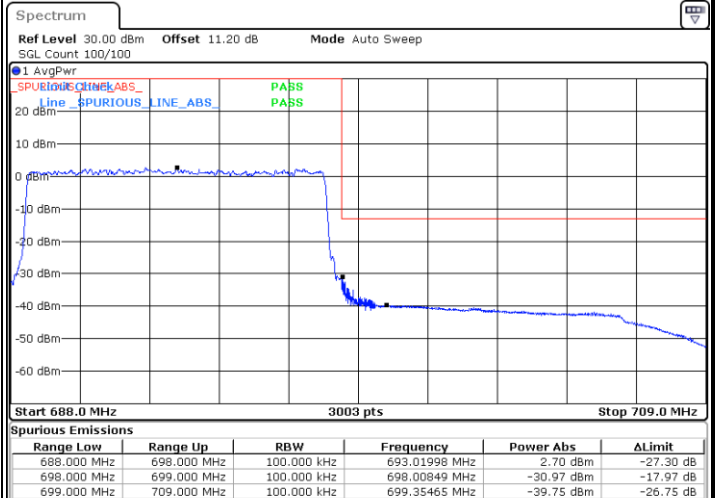

Highest Band Edge / 1 RB

Date: 22.AUG.2022 17:55:16

Lowest Band Edge / Full RB

Date: 22.AUG.2022 17:49:08

Highest Band Edge / Full RB

Date: 22.AUG.2022 17:57:14

LTE Band 71 / 10MHz / 16QAM

Lowest Band Edge / 1 RB

Highest Band Edge / 1 RB

Lowest Band Edge / Full RB

Highest Band Edge / Full RB

LTE Band 71 / 10MHz / 64QAM

Lowest Band Edge / 1 RB

Date: 22.AUG.2022 18:00:20

Highest Band Edge / 1 RB

Date: 22.AUG.2022 18:03:00

Lowest Band Edge / Full RB

Date: 22.AUG.2022 18:01:18

Highest Band Edge / Full RB

Date: 22.AUG.2022 18:03:59

LTE Band 71 / 10MHz / 256QAM

Lowest Band Edge / 1 RB

Date: 22.AUG.2022 23:27:31

Highest Band Edge / 1 RB

Date: 22.AUG.2022 23:37:34

Lowest Band Edge / Full RB

Date: 22.AUG.2022 23:28:39

Highest Band Edge / Full RB

Date: 22.AUG.2022 23:34:02

LTE Band 71 / 15MHz / QPSK

Lowest Band Edge / 1 RB

Date: 22.AUG.2022 18:05:02