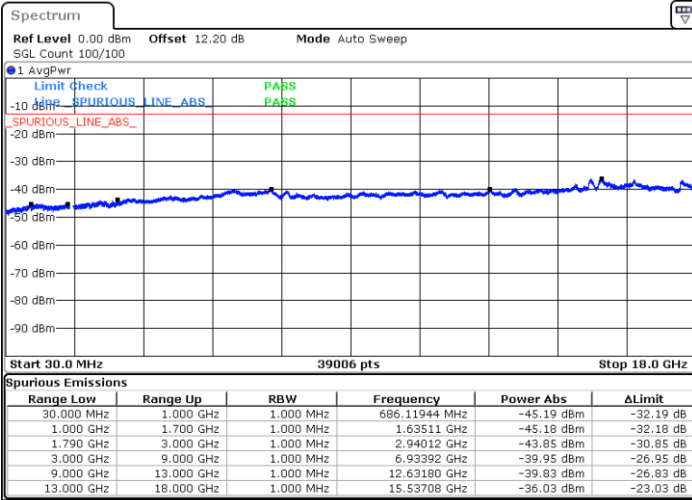

Date: 5.SEP.2022 19:33:29

Date: 5.SEP.2022 19:34:47

LTE Band 66C / 20MHz+15MHz

QPSK

Highest Channel / 1RB0 and 1RB74

Highest Channel / 1RB99 and 1RB0

Date: 5.SEP.2022 19:47:40

Date: 5.SEP.2022 19:46:23

LTE Band 66C / 20MHz+20MHz

QPSK

Lowest Channel / 1RB0 and 1RB99

Lowest Channel / 1RB99 and 1RB0

Date: 5.SEP.2022 21:05:33

Date: 5.SEP.2022 21:04:20

MiddleChannel / 1RB0 and 1RB99

Middle Channel / 1RB99 and 1RB0

Date: 5.SEP.2022 21:10:15

Date: 5.SEP.2022 21:11:28

LTE Band 66C / 20MHz+20MHz

QPSK

Highest Channel / 1RB0 and 1RB99

Highest Channel / 1RB99 and 1RB0

Date: 5.SEP.2022 21:23:25

Date: 5.SEP.2022 21:22:12

LTE Band 71

Peak-to-Average Ratio

Mode	LTE Band 71 / 20MHz				
Mod.	QPSK	16QAM	64QAM	256QAM	Limit: 13dB
RB Size	Full RB	Full RB	Full RB	Full RB	Result
Middle CH	4.29	5.54	6.14	6.41	PASS

26dB Bandwidth

Mode	LTE Band 71 : 26dB BW(MHz)											
BW	1.4MHz		3MHz		5MHz		10MHz		15MHz		20MHz	
Mod.	QPSK	16QAM	QPSK	16QAM	QPSK	16QAM	QPSK	16QAM	QPSK	16QAM	QPSK	16QAM
Middle CH	-	-	-	-	5.04	4.97	9.89	10.11	14.51	14.39	19.14	19.18
Mode	LTE Band 71 : 26dB BW(MHz)											
BW	1.4MHz		3MHz		5MHz		10MHz		15MHz		20MHz	
Mod.	64QAM	256QAM	64QAM	256QAM	64QAM	256QAM	64QAM	256QAM	64QAM	256QAM	64QAM	256QAM
Middle CH	-	-	-	-	5.04	5.04	9.83	10.09	14.39	14.66	19.14	18.90