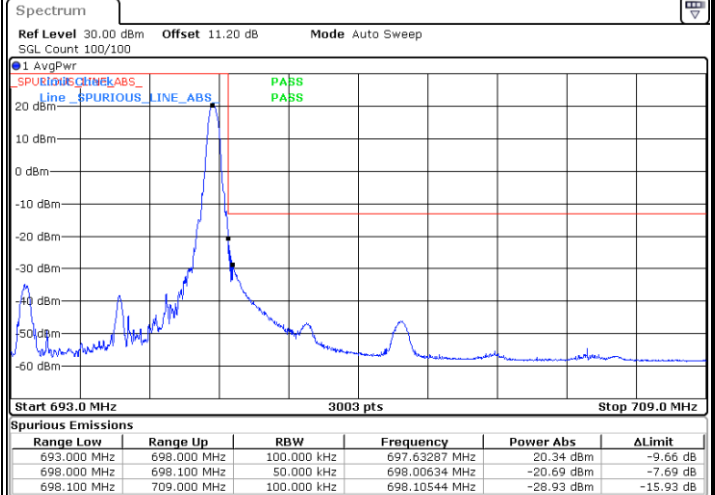

Conducted Band Edge

LTE Band 71 / 5MHz / QPSK

Lowest Band Edge / 1 RB

Date: 22.AUG.2022 17:29:21

Highest Band Edge / 1 RB

Date: 22.AUG.2022 17:37:26

Lowest Band Edge / Full RB

Date: 22.AUG.2022 17:31:18

Highest Band Edge / Full RB

Date: 22.AUG.2022 17:39:23

LTE Band 71 / 5MHz / 16QAM

Lowest Band Edge / 1RB

Date: 22.AUG.2022 17:30:19

Highest Band Edge / 1 RB

Date: 22.AUG.2022 17:38:24

Lowest Band Edge / Full RB

Date: 22.AUG.2022 17:32:16

Highest Band Edge / Full RB

Date: 22.AUG.2022 17:40:21

LTE Band 71 / 5MHz / 64QAM

Lowest Band Edge / 1RB

Date: 22.AUG.2022 17:42:28

Highest Band Edge / 1 RB

Date: 22.AUG.2022 17:45:09

Lowest Band Edge / Full RB

Date: 22.AUG.2022 17:43:27

Highest Band Edge / Full RB

Date: 22.AUG.2022 17:46:07

LTE Band 71 / 5MHz / 256QAM

Lowest Band Edge / 1RB

Date: 23.AUG.2022 01:01:43

Highest Band Edge / 1 RB