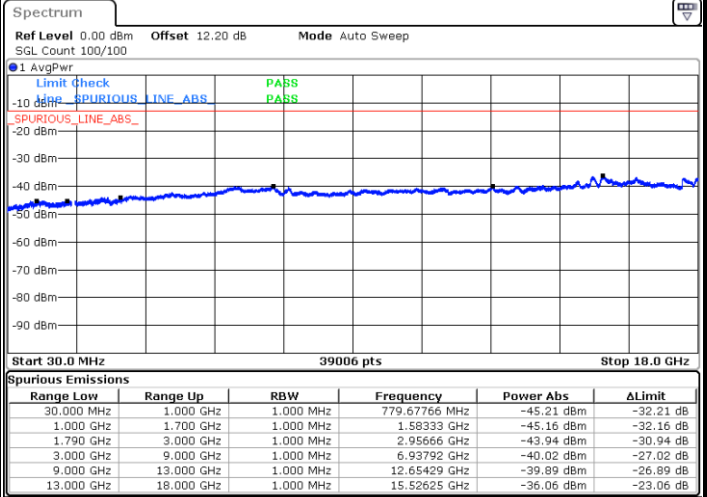

LTE Band 66C / 15MHz+20MHz

QPSK

Lowest Channel / 1RB0 and 1RB99

Lowest Channel / 1RB74 and 1RB0

Date: 5.SEP.2022 18:55:48

Date: 5.SEP.2022 18:54:31

Middle Channel / 1RB0 and 1RB99

Middle Channel / 1RB74 and 1RB0

Date: 5.SEP.2022 19:01:06

Date: 5.SEP.2022 19:02:24

LTE Band 66C / 15MHz+20MHz

QPSK

Highest Channel / 1RB0 and 1RB99

Highest Channel / 1RB74 and 1RB0

Date: 5.SEP.2022 19:15:17

Date: 5.SEP.2022 19:14:00

LTE Band 66C / 20MHz+5MHz

QPSK

Lowest Channel / 1RB0 and 1RB24

Lowest Channel / 1RB99 and 1RB0

Date: 5.SEP.2022 20:00:35

Date: 5.SEP.2022 19:59:18

Middle Channel / 1RB0 and 1RB24

Middle Channel / 1RB99 and 1RB0

Date: 5.SEP.2022 20:05:53

Date: 5.SEP.2022 20:07:10

LTE Band 66C / 20MHz+5MHz

QPSK

Highest Channel / 1RB0 and 1RB24

Highest Channel / 1RB99 and 1RB0

Date: 5.SEP.2022 20:20:03

Date: 5.SEP.2022 20:18:46