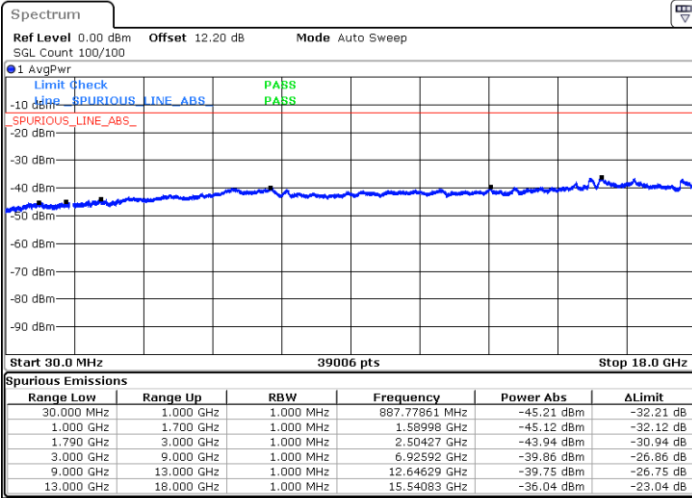

Date: 5.SEP.2022 20:05:53

Date: 5.SEP.2022 20:07:10

LTE Band 66C / 20MHz+5MHz

QPSK

Highest Channel / 1RB0 and 1RB24

Highest Channel / 1RB99 and 1RB0

Date: 5.SEP.2022 20:20:03

Date: 5.SEP.2022 20:18:46

LTE Band 66C / 20MHz+10MHz

QPSK

Lowest Channel / 1RB0 and 1RB49

Lowest Channel / 1RB99 and 1RB0

Date: 3.SEP.2022 03:55:13

Date: 3.SEP.2022 03:53:56

Middle Channel / 1RB0 and 1RB49

Middle Channel / 1RB99 and 1RB0

Date: 3.SEP.2022 04:00:30

Date: 3.SEP.2022 04:01:47

LTE Band 66C / 20MHz+10MHz

QPSK

Highest Channel / 1RB0 and 1RB49

Highest Channel / 1RB99 and 1RB0

Date: 5.SEP.2022 18:12:59

Date: 5.SEP.2022 18:11:41

LTE Band 66C / 20MHz+15MHz

QPSK

Lowest Channel / 1RB0 and 1RB74

Lowest Channel / 1RB99 and 1RB0

Date: 5.SEP.2022 19:28:12

Date: 5.SEP.2022 19:26:54

Middle Channel / 1RB0 and 1RB74

Middle Channel / 1RB99 and 1RB0