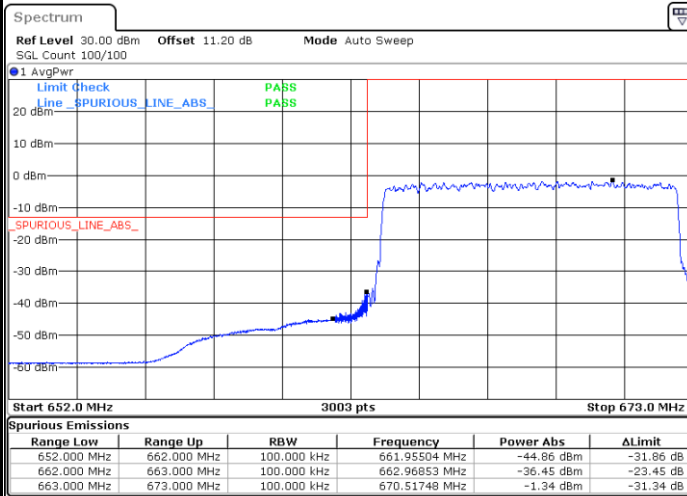

Highest Band Edge / 1 RB

Lowest Band Edge / Full RB

Highest Band Edge / Full RB

LTE Band 71 / 10MHz / 64QAM

Lowest Band Edge / 1 RB

Date: 22.AUG.2022 18:00:20

Highest Band Edge / 1 RB

Date: 22.AUG.2022 18:03:00

Lowest Band Edge / Full RB

Date: 22.AUG.2022 18:01:18

Highest Band Edge / Full RB

Date: 22.AUG.2022 18:03:59

LTE Band 71 / 10MHz / 256QAM

Lowest Band Edge / 1 RB

Date: 22.AUG.2022 23:27:31

Highest Band Edge / 1 RB

Date: 22.AUG.2022 23:37:34

Lowest Band Edge / Full RB

Date: 22.AUG.2022 23:28:39

Highest Band Edge / Full RB

Date: 22.AUG.2022 23:34:02

LTE Band 71 / 15MHz / QPSK

Lowest Band Edge / 1 RB

Date: 22.AUG.2022 18:05:02

Highest Band Edge / 1 RB

Date: 22.AUG.2022 18:13:08

Lowest Band Edge / Full RB

Date: 22.AUG.2022 18:07:00

Highest Band Edge / Full RB

Date: 22.AUG.2022 18:15:05

LTE Band 71 / 15MHz / 16QAM

Lowest Band Edge / 1 RB