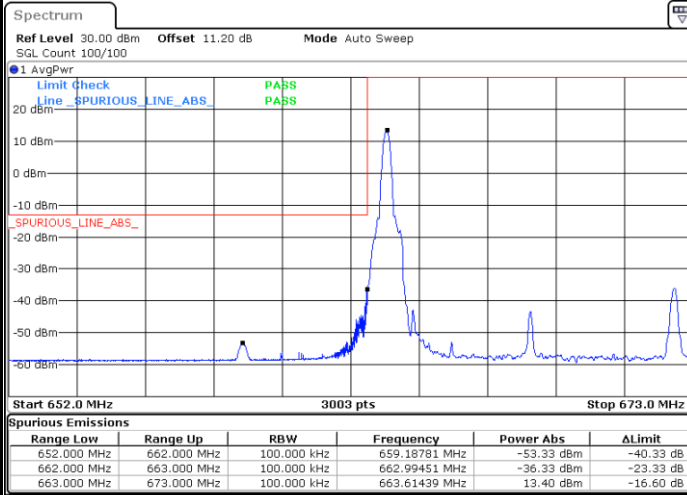

Highest Band Edge / 1 RB

Lowest Band Edge / Full RB

Highest Band Edge / Full RB

LTE Band 71 / 10MHz / 64QAM

Lowest Band Edge / 1 RB

Date: 22.AUG.2022 18:00:20

Highest Band Edge / 1 RB

Date: 22.AUG.2022 18:03:00

Lowest Band Edge / Full RB

Date: 22.AUG.2022 18:01:18

Highest Band Edge / Full RB

Date: 22.AUG.2022 18:03:59

LTE Band 71 / 10MHz / 256QAM

Lowest Band Edge / 1 RB

Date: 22.AUG.2022 23:27:31

Highest Band Edge / 1 RB

Date: 22.AUG.2022 23:37:34

Lowest Band Edge / Full RB

Date: 22.AUG.2022 23:28:39

Highest Band Edge / Full RB

Date: 22.AUG.2022 23:34:02

LTE Band 71 / 15MHz / QPSK

Lowest Band Edge / 1 RB

Date: 22.AUG.2022 18:05:02

Highest Band Edge / 1 RB

Date: 22.AUG.2022 18:13:08

Lowest Band Edge / Full RB

Date: 22.AUG.2022 18:07:00

Highest Band Edge / Full RB

Date: 22.AUG.2022 18:15:05

LTE Band 71 / 15MHz / 16QAM

Lowest Band Edge / 1 RB