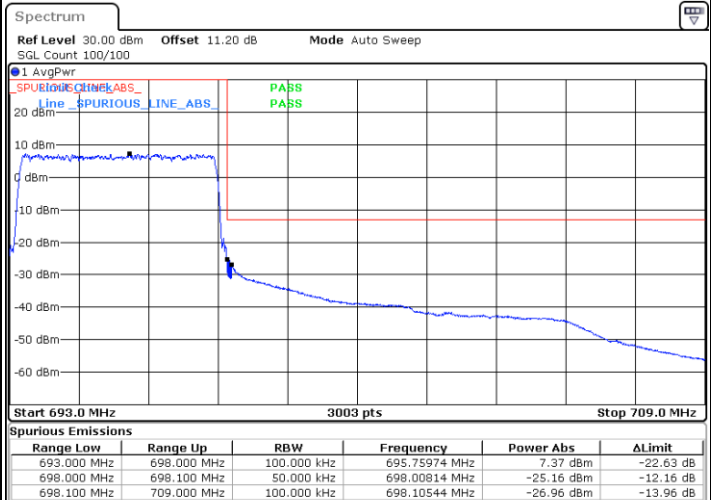

Conducted Band Edge

LTE Band 71 / 5MHz / QPSK

Lowest Band Edge / 1 RB

Date: 22.AUG.2022 17:29:21

Highest Band Edge / 1 RB

Date: 22.AUG.2022 17:37:26

Lowest Band Edge / Full RB

Date: 22.AUG.2022 17:31:18

Highest Band Edge / Full RB

Date: 22.AUG.2022 17:39:23

LTE Band 71 / 5MHz / 16QAM

Lowest Band Edge / 1RB

Date: 22.AUG.2022 17:30:19

Highest Band Edge / 1 RB

Date: 22.AUG.2022 17:38:24

Lowest Band Edge / Full RB