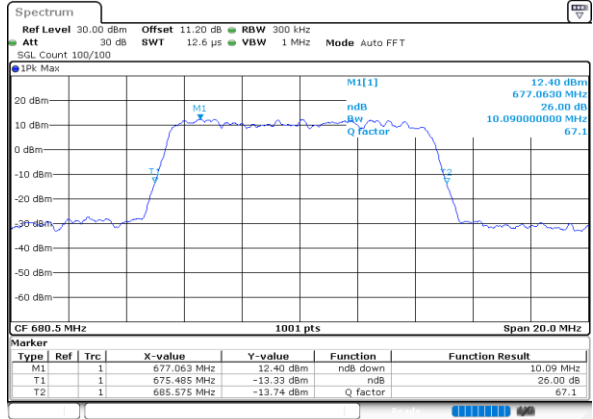

Date: 22.AUG.2022 18:19:53

Middle Channel / 20MHz / 64QAM

Date: 22.AUG.2022 18:17:44

LTE Band 71

Middle Channel / 5MHz / 256QAM

Date: 22.AUG.2022 23:18:58

Middle Channel / 10MHz / 256QAM

Date: 22.AUG.2022 23:13:31

Middle Channel / 15MHz / 256QAM

Date: 22.AUG.2022 23:43:14

Middle Channel / 20MHz / 256QAM

Date: 22.AUG.2022 23:59:56

Occupied Bandwidth

Mode	LTE Band 71 : 99%OBW(MHz)											
BW	1.4MHz		3MHz		5MHz		10MHz		15MHz		20MHz	
Mod.	QPSK	16QAM	QPSK	16QAM	QPSK	16QAM	QPSK	16QAM	QPSK	16QAM	QPSK	16QAM
Middle CH	-	-	-	-	4.51	4.50	9.05	9.03	13.40	13.43	17.86	17.82
Mode	LTE Band 71 : 99%OBW(MHz)											
BW	1.4MHz		3MHz		5MHz		10MHz		15MHz		20MHz	
Mod.	64QAM	256QAM	64QAM	256QAM	64QAM	256QAM	64QAM	256QAM	64QAM	256QAM	64QAM	256QAM
Middle CH	-	-	-	-	4.50	4.48	9.03	8.97	13.46	13.43	17.94	17.90