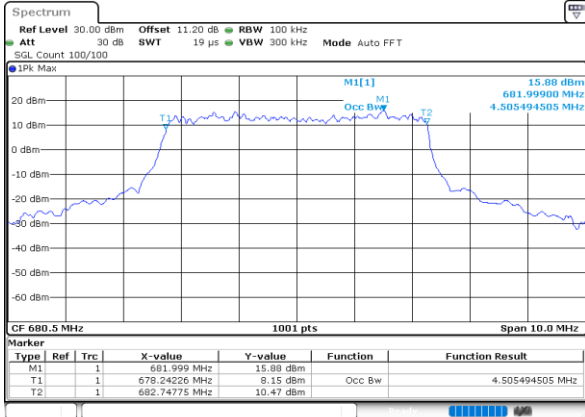

Middle Channel / 15MHz / 256QAM

Date: 22.AUG.2022 23:43:14

Middle Channel / 20MHz / 256QAM

Date: 22.AUG.2022 23:59:56

Occupied Bandwidth

Mode	LTE Band 71 : 99%OBW(MHz)											
BW	1.4MHz		3MHz		5MHz		10MHz		15MHz		20MHz	
Mod.	QPSK	16QAM	QPSK	16QAM	QPSK	16QAM	QPSK	16QAM	QPSK	16QAM	QPSK	16QAM
Middle CH	-	-	-	-	4.51	4.50	9.05	9.03	13.40	13.43	17.86	17.82
Mode	LTE Band 71 : 99%OBW(MHz)											
BW	1.4MHz		3MHz		5MHz		10MHz		15MHz		20MHz	
Mod.	64QAM	256QAM	64QAM	256QAM	64QAM	256QAM	64QAM	256QAM	64QAM	256QAM	64QAM	256QAM
Middle CH	-	-	-	-	4.50	4.48	9.03	8.97	13.46	13.43	17.94	17.90

LTE Band 71

Middle Channel / 5MHz / QPSK

Date: 22.AUG.2022 17:33:54

Middle Channel / 5MHz / 16QAM

Date: 22.AUG.2022 17:34:23

Middle Channel / 10MHz / QPSK

Date: 22.AUG.2022 17:51:44

Middle Channel / 10MHz / 16QAM