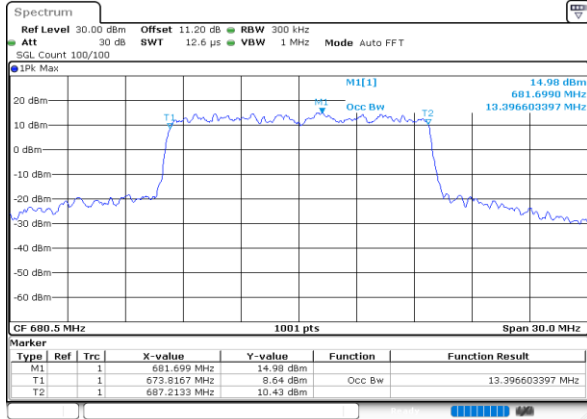

LTE Band 71

Middle Channel / 15MHz / QPSK

Date: 22.AUG.2022 18:09:36