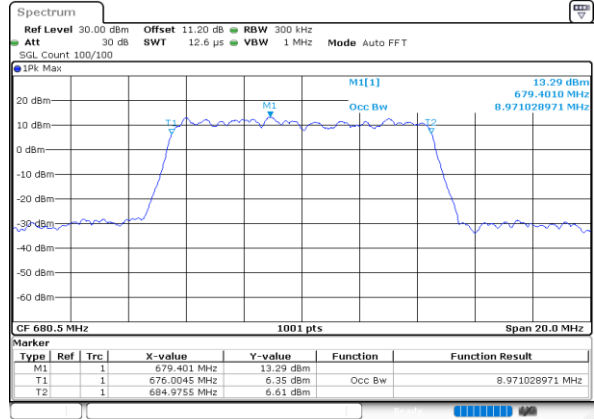

Date: 22.AUG.2022 18:19:39

Middle Channel / 20MHz / 64QAM

Date: 22.AUG.2022 18:13:30

LTE Band 71

Middle Channel / 5MHz / 256QAM

Middle Channel / 10MHz / 256QAM

Middle Channel / 15MHz / 256QAM

Middle Channel / 20MHz / 256QAM

Conducted Band Edge

LTE Band 71 / 5MHz / QPSK

Lowest Band Edge / 1 RB

Date: 22.AUG.2022 17:29:21

Highest Band Edge / 1 RB

Date: 22.AUG.2022 17:37:26

Lowest Band Edge / Full RB

Date: 22.AUG.2022 17:31:18