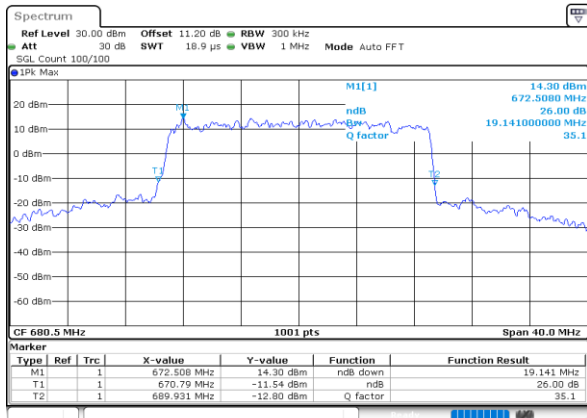

Date: 22.AUG.2022 17:53:11

LTE Band 71

Middle Channel / 15MHz / QPSK

Date: 22.AUG.2022 18:10:34

Middle Channel / 15MHz / 16QAM

Date: 22.AUG.2022 18:11:02

Middle Channel / 20MHz / QPSK

Date: 22.AUG.2022 18:28:24