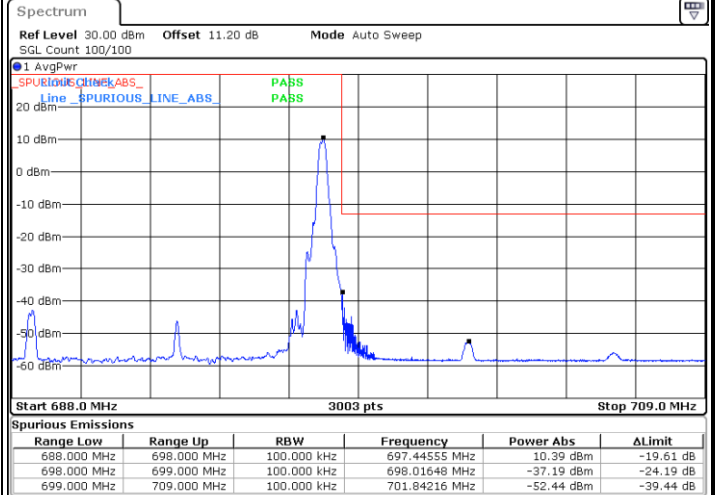

Highest Band Edge / 1 RB

Lowest Band Edge / Full RB

Highest Band Edge / Full RB

LTE Band 71 / 10MHz / 64QAM

Lowest Band Edge / 1 RB

Date: 22.AUG.2022 18:00:20

Highest Band Edge / 1 RB

Date: 22.AUG.2022 18:03:00

Lowest Band Edge / Full RB

Date: 22.AUG.2022 18:01:18

Highest Band Edge / Full RB

Date: 22.AUG.2022 18:03:59

LTE Band 71 / 10MHz / 256QAM

Lowest Band Edge / 1 RB

Date: 22.AUG.2022 23:27:31

Highest Band Edge / 1 RB

Date: 22.AUG.2022 23:37:34

Lowest Band Edge / Full RB

Date: 22.AUG.2022 23:28:39

Highest Band Edge / Full RB

Date: 22.AUG.2022 23:34:02

LTE Band 71 / 15MHz / QPSK

Lowest Band Edge / 1 RB

Date: 22.AUG.2022 18:05:02

Highest Band Edge / 1 RB

Date: 22.AUG.2022 18:13:08

Lowest Band Edge / Full RB

Date: 22.AUG.2022 18:07:00

Highest Band Edge / Full RB

Date: 22.AUG.2022 18:15:05

LTE Band 71 / 15MHz / 16QAM

Lowest Band Edge / 1 RB