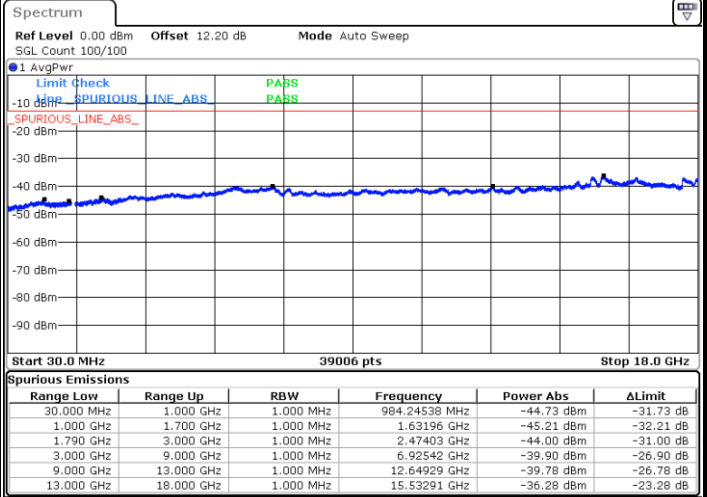

LTE Band 66C / 20MHz+10MHz

QPSK

Lowest Channel / 1RB0 and 1RB49

Lowest Channel / 1RB99 and 1RB0

Date: 3.SEP.2022 03:55:13

Date: 3.SEP.2022 03:53:56

Middle Channel / 1RB0 and 1RB49

Middle Channel / 1RB99 and 1RB0

Date: 3.SEP.2022 04:00:30

Date: 3.SEP.2022 04:01:47

LTE Band 66C / 20MHz+10MHz

QPSK

Highest Channel / 1RB0 and 1RB49

Highest Channel / 1RB99 and 1RB0

Date: 5.SEP.2022 18:12:59

Date: 5.SEP.2022 18:11:41

LTE Band 66C / 20MHz+15MHz

QPSK

Lowest Channel / 1RB0 and 1RB74

Lowest Channel / 1RB99 and 1RB0

Date: 5.SEP.2022 19:28:12

Date: 5.SEP.2022 19:26:54

Middle Channel / 1RB0 and 1RB74

Middle Channel / 1RB99 and 1RB0

Date: 5.SEP.2022 19:33:29

Date: 5.SEP.2022 19:34:47

LTE Band 66C / 20MHz+15MHz

QPSK

Highest Channel / 1RB0 and 1RB74

Highest Channel / 1RB99 and 1RB0

Date: 5.SEP.2022 19:47:40

Date: 5.SEP.2022 19:46:23