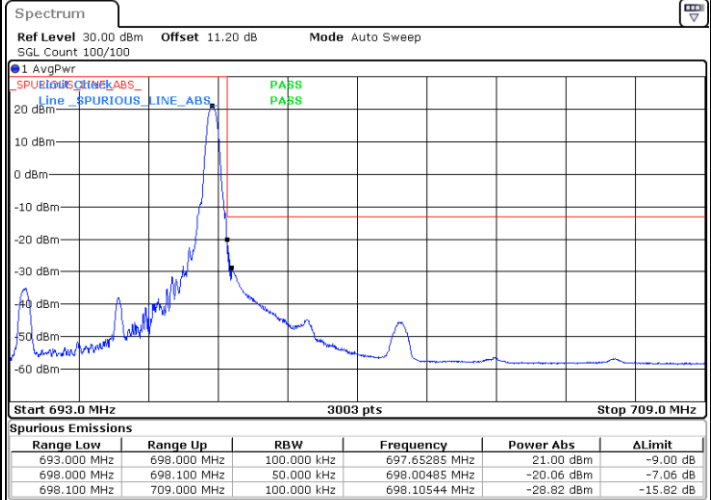

Date: 22.AUG.2022 18:19:39

Middle Channel / 20MHz / 64QAM

Date: 22.AUG.2022 18:13:30

LTE Band 71

Middle Channel / 5MHz / 256QAM

Middle Channel / 10MHz / 256QAM

Middle Channel / 15MHz / 256QAM

Middle Channel / 20MHz / 256QAM

Conducted Band Edge

LTE Band 71 / 5MHz / QPSK

Lowest Band Edge / 1 RB

Date: 22.AUG.2022 17:29:21

Highest Band Edge / 1 RB

Date: 22.AUG.2022 17:37:26

Lowest Band Edge / Full RB

Date: 22.AUG.2022 17:31:18

Highest Band Edge / Full RB

Date: 22.AUG.2022 17:39:23

LTE Band 71 / 5MHz / 16QAM

Lowest Band Edge / 1RB

Date: 22.AUG.2022 17:30:19

Highest Band Edge / 1 RB

Date: 22.AUG.2022 17:38:24

Lowest Band Edge / Full RB

Date: 22.AUG.2022 17:32:16

Highest Band Edge / Full RB

Date: 22.AUG.2022 17:40:21

LTE Band 71 / 5MHz / 64QAM

Lowest Band Edge / 1RB

Date: 22.AUG.2022 17:42:28

Highest Band Edge / 1 RB

Date: 22.AUG.2022 17:45:09