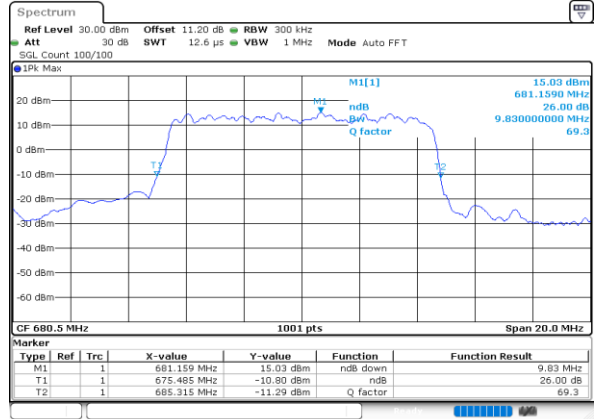

Middle Channel / 20MHz / 16QAM

Date: 22.AUG.2022 18:28:53

LTE Band 71

Middle Channel / 5MHz / 64QAM

Date: 22.AUG.2022 17:44:11

Middle Channel / 10MHz / 64QAM

Date: 22.AUG.2022 18:02:02

Middle Channel / 15MHz / 64QAM

Date: 22.AUG.2022 18:19:53

Middle Channel / 20MHz / 64QAM

Date: 22.AUG.2022 18:17:44

LTE Band 71

Middle Channel / 5MHz / 256QAM

Date: 22.AUG.2022 23:18:58

Middle Channel / 10MHz / 256QAM

Date: 22.AUG.2022 23:13:31