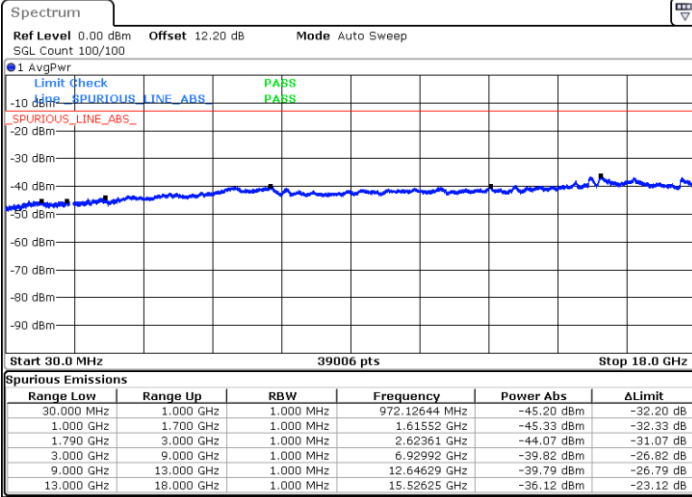

LTE Band 66C / 15MHz+20MHz

QPSK

Lowest Channel / 1RB0 and 1RB99

Lowest Channel / 1RB74 and 1RB0

Date: 5.SEP.2022 18:55:48

Date: 5.SEP.2022 18:54:31

Middle Channel / 1RB0 and 1RB99

Middle Channel / 1RB74 and 1RB0

Date: 5.SEP.2022 19:01:06

Date: 5.SEP.2022 19:02:24

LTE Band 66C / 15MHz+20MHz

QPSK

Highest Channel / 1RB0 and 1RB99

Highest Channel / 1RB74 and 1RB0

Date: 5.SEP.2022 19:15:17

Date: 5.SEP.2022 19:14:00

LTE Band 66C / 20MHz+5MHz

QPSK

Lowest Channel / 1RB0 and 1RB24

Lowest Channel / 1RB99 and 1RB0

Date: 5.SEP.2022 20:00:35

Date: 5.SEP.2022 19:59:18

Middle Channel / 1RB0 and 1RB24

Middle Channel / 1RB99 and 1RB0

Date: 5.SEP.2022 20:05:53

Date: 5.SEP.2022 20:07:10

LTE Band 66C / 20MHz+5MHz

QPSK

Highest Channel / 1RB0 and 1RB24

Highest Channel / 1RB99 and 1RB0

Date: 5.SEP.2022 20:20:03

Date: 5.SEP.2022 20:18:46