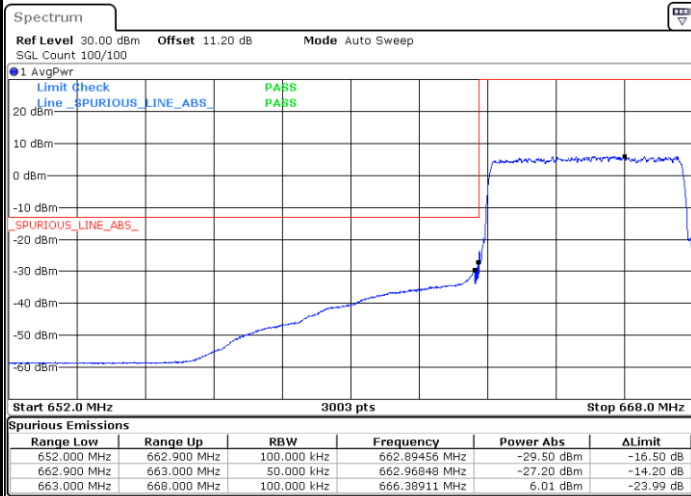

Conducted Band Edge

LTE Band 71 / 5MHz / QPSK

Lowest Band Edge / 1 RB

Date: 22.AUG.2022 17:29:21

Highest Band Edge / 1 RB

Date: 22.AUG.2022 17:37:26

Lowest Band Edge / Full RB

Date: 22.AUG.2022 17:31:18

Highest Band Edge / Full RB

Date: 22.AUG.2022 17:39:23

LTE Band 71 / 5MHz / 16QAM

Lowest Band Edge / 1RB

Date: 22.AUG.2022 17:30:19

Highest Band Edge / 1 RB

Date: 22.AUG.2022 17:38:24

Lowest Band Edge / Full RB

Date: 22.AUG.2022 17:32:16

Highest Band Edge / Full RB

Date: 22.AUG.2022 17:40:21

LTE Band 71 / 5MHz / 64QAM

Lowest Band Edge / 1RB

Date: 22.AUG.2022 17:42:28

Highest Band Edge / 1 RB

Date: 22.AUG.2022 17:45:09

Lowest Band Edge / Full RB

Date: 22.AUG.2022 17:43:27

Highest Band Edge / Full RB

Date: 22.AUG.2022 17:46:07

LTE Band 71 / 5MHz / 256QAM

Lowest Band Edge / 1RB

Date: 23.AUG.2022 01:01:43

Highest Band Edge / 1 RB