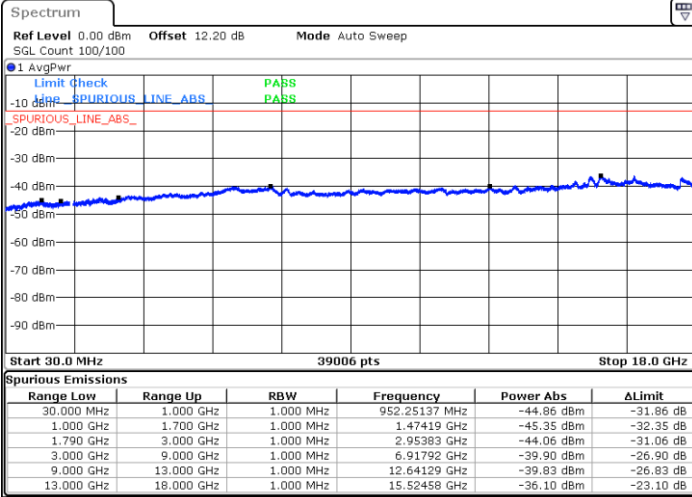

LTE Band 66C / 15MHz+20MHz

QPSK

Lowest Channel / 1RB0 and 1RB99

Lowest Channel / 1RB74 and 1RB0

Date: 5.SEP.2022 18:55:48

Date: 5.SEP.2022 18:54:31

Middle Channel / 1RB0 and 1RB99

Middle Channel / 1RB74 and 1RB0

Date: 5.SEP.2022 19:01:06

Date: 5.SEP.2022 19:02:24

LTE Band 66C / 15MHz+20MHz

QPSK

Highest Channel / 1RB0 and 1RB99

Highest Channel / 1RB74 and 1RB0

Date: 5.SEP.2022 19:15:17

Date: 5.SEP.2022 19:14:00

LTE Band 66C / 20MHz+5MHz

QPSK

Lowest Channel / 1RB0 and 1RB24

Lowest Channel / 1RB99 and 1RB0

Date: 5.SEP.2022 20:00:35

Date: 5.SEP.2022 19:59:18

Middle Channel / 1RB0 and 1RB24

Middle Channel / 1RB99 and 1RB0

Date: 5.SEP.2022 20:05:53

Date: 5.SEP.2022 20:07:10

LTE Band 66C / 20MHz+5MHz

QPSK

Highest Channel / 1RB0 and 1RB24

Highest Channel / 1RB99 and 1RB0

Date: 5.SEP.2022 20:20:03

Date: 5.SEP.2022 20:18:46