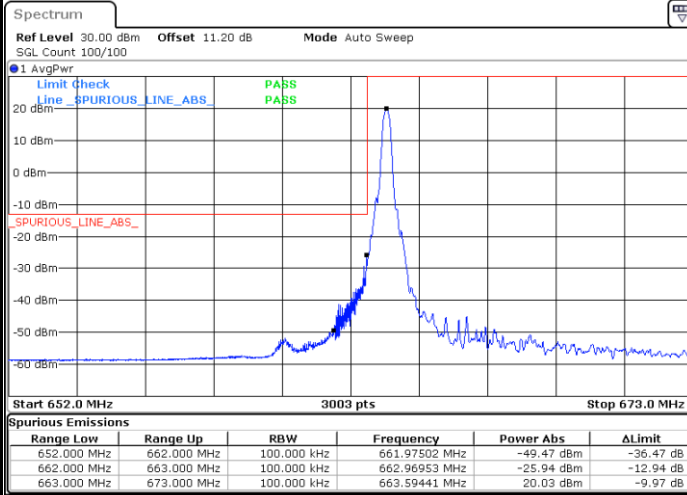

Date: 22.AUG.2022 23:25:00

Lowest Band Edge / Full RB

Date: 22.AUG.2022 23:14:04

Highest Band Edge / Full RB

Date: 22.AUG.2022 23:20:45

LTE Band 71 / 10MHz / QPSK

Lowest Band Edge / 1 RB

Date: 22.AUG.2022 17:47:11

Highest Band Edge / 1 RB

Date: 22.AUG.2022 17:55:16

Lowest Band Edge / Full RB

Date: 22.AUG.2022 17:49:08

Highest Band Edge / Full RB

Date: 22.AUG.2022 17:57:14

LTE Band 71 / 10MHz / 16QAM

Lowest Band Edge / 1 RB

Highest Band Edge / 1 RB

Lowest Band Edge / Full RB

Highest Band Edge / Full RB

LTE Band 71 / 10MHz / 64QAM

Lowest Band Edge / 1 RB

Date: 22.AUG.2022 18:00:20

Highest Band Edge / 1 RB

Date: 22.AUG.2022 18:03:00

Lowest Band Edge / Full RB

Date: 22.AUG.2022 18:01:18

Highest Band Edge / Full RB

Date: 22.AUG.2022 18:03:59

LTE Band 71 / 10MHz / 256QAM

Lowest Band Edge / 1 RB

Date: 22.AUG.2022 23:27:31

Highest Band Edge / 1 RB