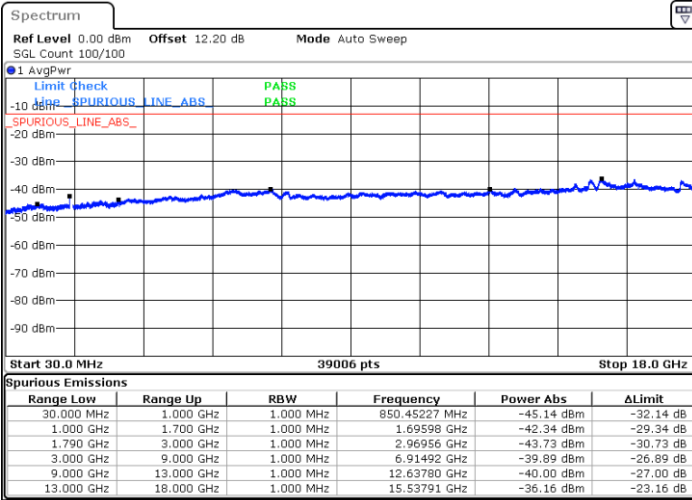

LTE Band 66C / 20MHz+10MHz

QPSK

Lowest Channel / 1RB0 and 1RB49

Lowest Channel / 1RB99 and 1RB0

Date: 3.SEP.2022 03:55:13

Date: 3.SEP.2022 03:53:56

Middle Channel / 1RB0 and 1RB49

Middle Channel / 1RB99 and 1RB0

Date: 3.SEP.2022 04:00:30

Date: 3.SEP.2022 04:01:47

LTE Band 66C / 20MHz+10MHz

QPSK

Highest Channel / 1RB0 and 1RB49

Highest Channel / 1RB99 and 1RB0

Date: 5.SEP.2022 18:12:59

Date: 5.SEP.2022 18:11:41

LTE Band 66C / 20MHz+15MHz

QPSK

Lowest Channel / 1RB0 and 1RB74

Lowest Channel / 1RB99 and 1RB0

Date: 5.SEP.2022 19:28:12

Date: 5.SEP.2022 19:26:54

Middle Channel / 1RB0 and 1RB74

Middle Channel / 1RB99 and 1RB0

Date: 5.SEP.2022 19:33:29

Date: 5.SEP.2022 19:34:47

LTE Band 66C / 20MHz+15MHz

QPSK

Highest Channel / 1RB0 and 1RB74

Highest Channel / 1RB99 and 1RB0

Date: 5.SEP.2022 19:47:40

Date: 5.SEP.2022 19:46:23