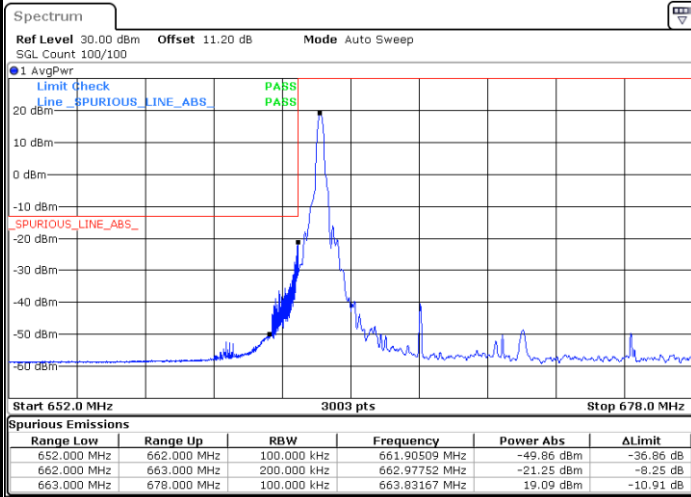

Lowest Band Edge / Full RB

Date: 22.AUG.2022 18:01:18

Highest Band Edge / Full RB

Date: 22.AUG.2022 18:03:59

LTE Band 71 / 10MHz / 256QAM

Lowest Band Edge / 1 RB

Date: 22.AUG.2022 23:27:31

Highest Band Edge / 1 RB

Date: 22.AUG.2022 23:37:34

Lowest Band Edge / Full RB

Date: 22.AUG.2022 23:28:39

Highest Band Edge / Full RB

Date: 22.AUG.2022 23:34:02

LTE Band 71 / 15MHz / QPSK

Lowest Band Edge / 1 RB

Date: 22.AUG.2022 18:05:02

Highest Band Edge / 1 RB

Date: 22.AUG.2022 18:13:08

Lowest Band Edge / Full RB

Date: 22.AUG.2022 18:07:00

Highest Band Edge / Full RB

Date: 22.AUG.2022 18:15:05

LTE Band 71 / 15MHz / 16QAM

Lowest Band Edge / 1 RB

Date: 22.AUG.2022 18:06:01

Highest Band Edge / 1 RB

Date: 22.AUG.2022 18:14:07

Lowest Band Edge / Full RB

Date: 22.AUG.2022 18:07:58

Highest Band Edge / Full RB

Date: 22.AUG.2022 18:16:04