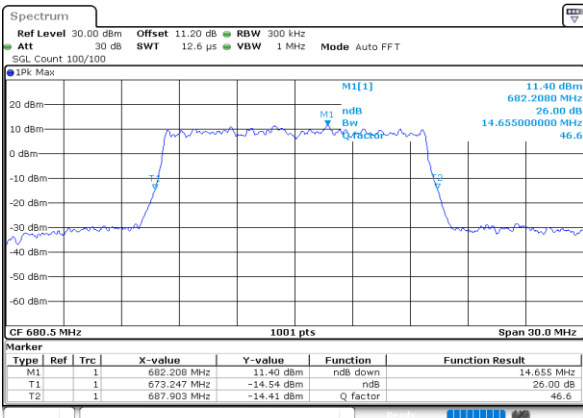

Date: 22.AUG.2022 18:19:53

Middle Channel / 20MHz / 64QAM

Date: 22.AUG.2022 18:17:44

LTE Band 71

Middle Channel / 5MHz / 256QAM

Date: 22.AUG.2022 23:18:58

Middle Channel / 10MHz / 256QAM

Date: 22.AUG.2022 23:13:31

Middle Channel / 15MHz / 256QAM

Date: 22.AUG.2022 23:43:14

Middle Channel / 20MHz / 256QAM

Date: 22.AUG.2022 23:59:56

Occupied Bandwidth

Mode	LTE Band 71 : 99%OBW(MHz)											
BW	1.4MHz		3MHz		5MHz		10MHz		15MHz		20MHz	
Mod.	QPSK	16QAM	QPSK	16QAM	QPSK	16QAM	QPSK	16QAM	QPSK	16QAM	QPSK	16QAM
Middle CH	-	-	-	-	4.51	4.50	9.05	9.03	13.40	13.43	17.86	17.82
Mode	LTE Band 71 : 99%OBW(MHz)											
BW	1.4MHz		3MHz		5MHz		10MHz		15MHz		20MHz	
Mod.	64QAM	256QAM	64QAM	256QAM	64QAM	256QAM	64QAM	256QAM	64QAM	256QAM	64QAM	256QAM
Middle CH	-	-	-	-	4.50	4.48	9.03	8.97	13.46	13.43	17.94	17.90