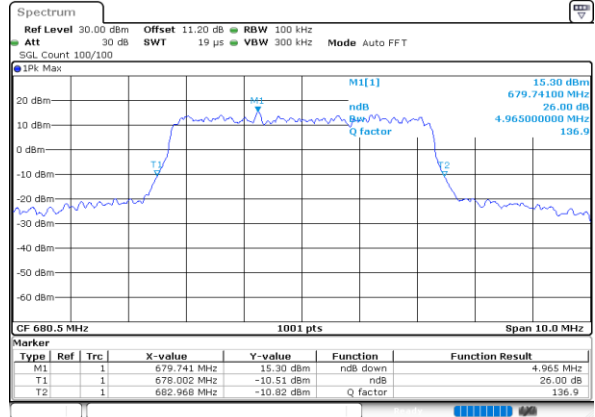

Date: 5.SEP.2022 21:10:15

Date: 5.SEP.2022 21:11:28

LTE Band 66C / 20MHz+20MHz

QPSK

Highest Channel / 1RB0 and 1RB99

Highest Channel / 1RB99 and 1RB0

Date: 5.SEP.2022 21:23:25

Date: 5.SEP.2022 21:22:12

LTE Band 71

Peak-to-Average Ratio

Mode	LTE Band 71 / 20MHz				
Mod.	QPSK	16QAM	64QAM	256QAM	Limit: 13dB
RB Size	Full RB	Full RB	Full RB	Full RB	Result
Middle CH	4.29	5.54	6.14	6.41	PASS

26dB Bandwidth

Mode	LTE Band 71 : 26dB BW(MHz)											
BW	1.4MHz		3MHz		5MHz		10MHz		15MHz		20MHz	
Mod.	QPSK	16QAM	QPSK	16QAM	QPSK	16QAM	QPSK	16QAM	QPSK	16QAM	QPSK	16QAM
Middle CH	-	-	-	-	5.04	4.97	9.89	10.11	14.51	14.39	19.14	19.18
Mode	LTE Band 71 : 26dB BW(MHz)											
BW	1.4MHz		3MHz		5MHz		10MHz		15MHz		20MHz	
Mod.	64QAM	256QAM	64QAM	256QAM	64QAM	256QAM	64QAM	256QAM	64QAM	256QAM	64QAM	256QAM
Middle CH	-	-	-	-	5.04	5.04	9.83	10.09	14.39	14.66	19.14	18.90

LTE Band 71

Middle Channel / 5MHz / QPSK

Date: 22.AUG.2022 17:34:51

Middle Channel / 5MHz / 16QAM

Date: 22.AUG.2022 17:35:20

Middle Channel / 10MHz / QPSK

Date: 22.AUG.2022 17:52:42

Middle Channel / 10MHz / 16QAM