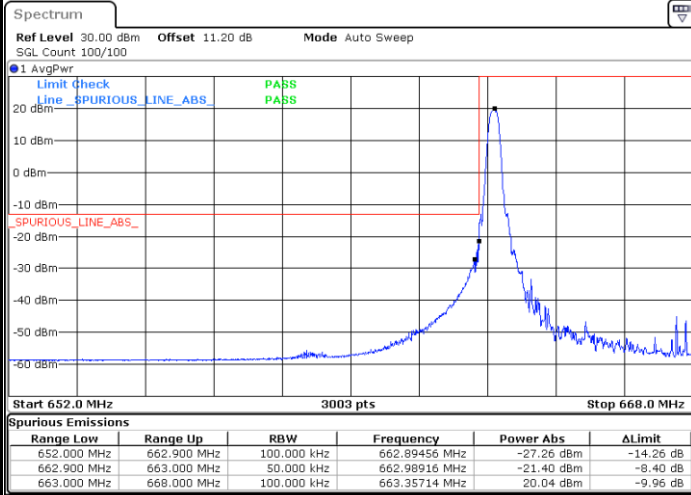

Conducted Band Edge

LTE Band 71 / 5MHz / QPSK

Lowest Band Edge / 1 RB

Date: 22.AUG.2022 17:29:21

Highest Band Edge / 1 RB

Date: 22.AUG.2022 17:37:26

Lowest Band Edge / Full RB

Date: 22.AUG.2022 17:31:18

Highest Band Edge / Full RB

Date: 22.AUG.2022 17:39:23

LTE Band 71 / 5MHz / 16QAM

Lowest Band Edge / 1RB

Date: 22.AUG.2022 17:30:19

Highest Band Edge / 1 RB

Date: 22.AUG.2022 17:38:24

Lowest Band Edge / Full RB

Date: 22.AUG.2022 17:32:16

Highest Band Edge / Full RB

Date: 22.AUG.2022 17:40:21

LTE Band 71 / 5MHz / 64QAM

Lowest Band Edge / 1RB

Date: 22.AUG.2022 17:42:28

Highest Band Edge / 1 RB

Date: 22.AUG.2022 17:45:09

Lowest Band Edge / Full RB

Date: 22.AUG.2022 17:43:27

Highest Band Edge / Full RB

Date: 22.AUG.2022 17:46:07

LTE Band 71 / 5MHz / 256QAM

Lowest Band Edge / 1RB

Date: 23.AUG.2022 01:01:43

Highest Band Edge / 1 RB