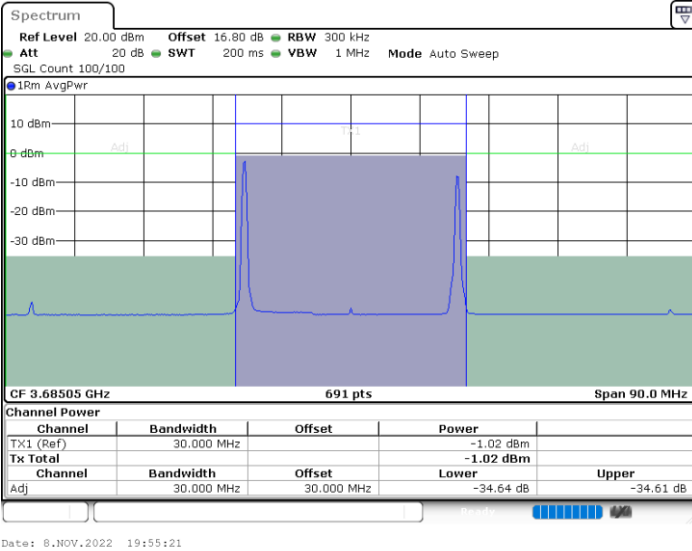

Lowest Channel / FullIRB

N/A

Date: 8.NOV.2022 18:35:49

LTE Band 48C / 10MHz+20MHz

64QAM

Middle Channel / 1RB0 and 1RB9

Middle Channel / 1RB49 and 1RB0

Middle Channel / FullIRB

N/A

LTE Band 48C / 10MHz+20MHz

64QAM

Highest Channel / 1RB0 and 1RB99

Highest Channel / 1RB49 and 1RB0

Highest Channel / FullIRB

N/A

LTE Band 48C / 15MHz+20MHz

64QAM

Lowest Channel / 1RB0 and 1RB9

Lowest Channel / 1RB74 and 1RB0

Lowest Channel / FullIRB

N/A

LTE Band 48C / 15MHz+20MHz

64QAM

Middle Channel / 1RB0 and 1RB9