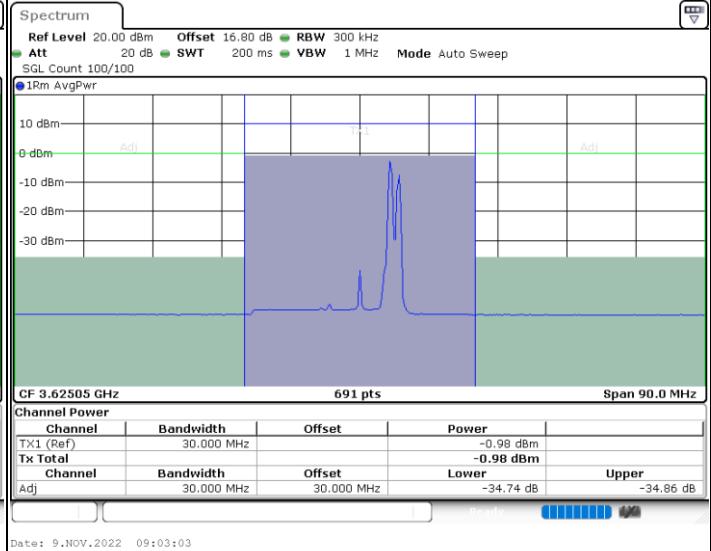

Middle Channel / 1RB99 and 1RB0

Middle Channel / FullIRB

N/A

LTE Band 48C / 20MHz+5MHz

16QAM

Highest Channel / 1RB0 and 1RB24

Highest Channel / 1RB99 and 1RB0

Highest Channel / FullIRB

N/A

LTE Band 48C / 20MHz+10MHz

16QAM

Lowest Channel / 1RB0 and 1RB49

Lowest Channel / 1RB99 and 1RB0

Lowest Channel / FullIRB

N/A

LTE Band 48C / 20MHz+10MHz

16QAM

Middle Channel / 1RB0 and 1RB49

Middle Channel / 1RB99 and 1RB0

Middle Channel / FullIRB

N/A

LTE Band 48C / 20MHz+10MHz

16QAM

Highest Channel / 1RB0 and 1RB49

Highest Channel / 1RB99 and 1RB0

Highest Channel / FullIRB

N/A

LTE Band 48C / 20MHz+15MHz

16QAM

Lowest Channel / 1RB0 and 1RB74

Lowest Channel / 1RB99 and 1RB0

Date: 9.NOV.2022 10:00:48