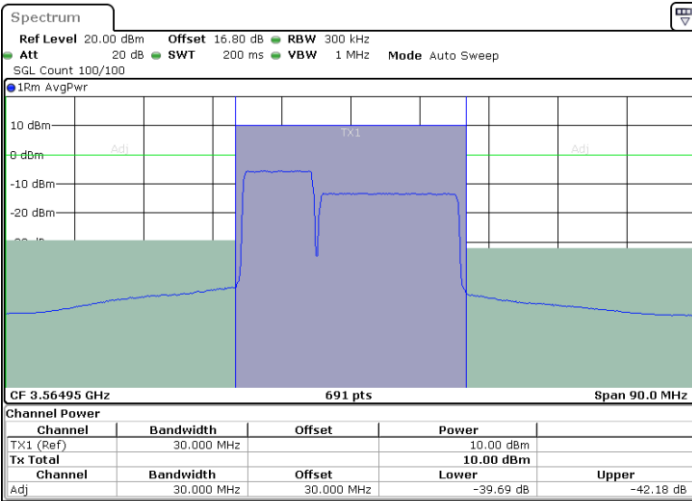

N/A

LTE Band 48C / 5MHz+20MHz

64QAM

Highest Channel / 1RB0 and 1RB99

Highest Channel / 1RB24 and 1RB0

Date: 8.NOV.2022 16:44:07

Date: 8.NOV.2022 17:04:54

Highest Channel / FullIRB

N/A

Date: 8.NOV.2022 16:33:45

LTE Band 48C / 10MHz+20MHz

64QAM

Lowest Channel / 1RB0 and 1RB9

Lowest Channel / 1RB49 and 1RB0

Date: 8.NOV.2022 18:46:11

Date: 8.NOV.2022 18:57:41

Lowest Channel / FullIRB

N/A

Date: 8.NOV.2022 18:35:49

LTE Band 48C / 10MHz+20MHz

64QAM

Middle Channel / 1RB0 and 1RB9

Middle Channel / 1RB49 and 1RB0

Middle Channel / FullIRB

N/A

LTE Band 48C / 10MHz+20MHz

64QAM

Highest Channel / 1RB0 and 1RB99

Highest Channel / 1RB49 and 1RB0

Highest Channel / FullIRB

N/A

LTE Band 48C / 15MHz+20MHz