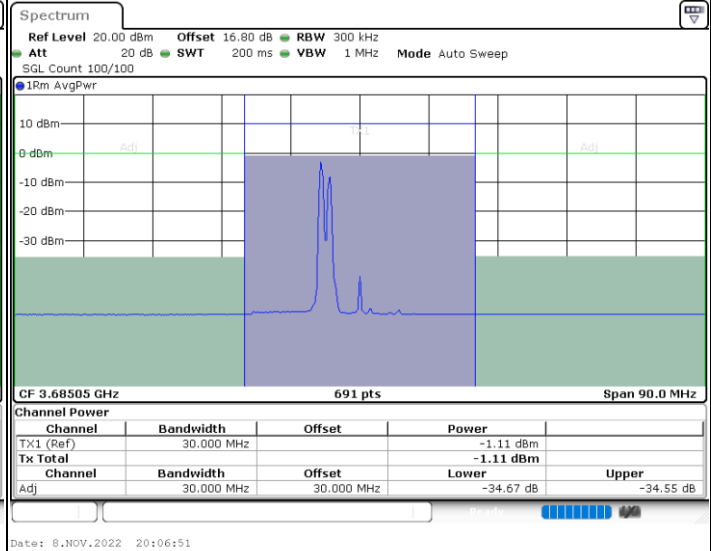

Lowest Channel / FullIRB

N/A

Date: 8.NOV.2022 18:35:49

LTE Band 48C / 10MHz+20MHz

64QAM

Middle Channel / 1RB0 and 1RB9

Middle Channel / 1RB49 and 1RB0

Middle Channel / FullIRB

N/A

LTE Band 48C / 10MHz+20MHz

64QAM

Highest Channel / 1RB0 and 1RB99

Highest Channel / 1RB49 and 1RB0

Highest Channel / FullIRB

N/A

LTE Band 48C / 15MHz+20MHz

64QAM

Lowest Channel / 1RB0 and 1RB9

Lowest Channel / 1RB74 and 1RB0

Lowest Channel / FullIRB

N/A

LTE Band 48C / 15MHz+20MHz

64QAM

Middle Channel / 1RB0 and 1RB9