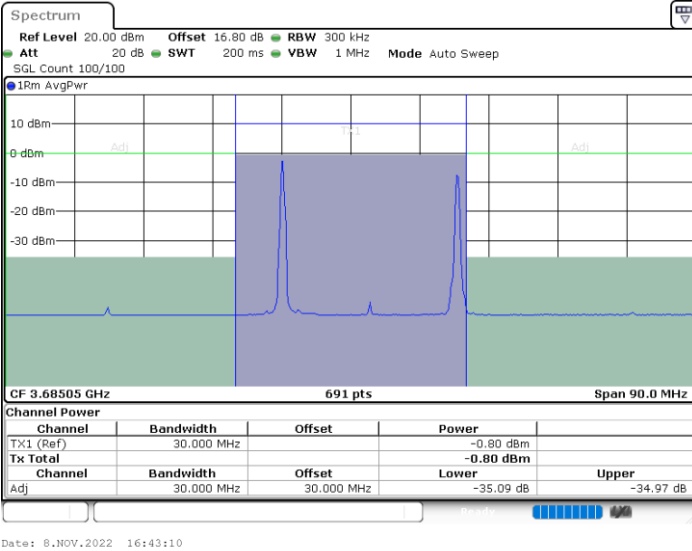

Highest Channel / 1RB99 and 1RB0

Highest Channel / FullIRB

N/A

LTE Band 48C / 5MHz+20MHz

16QAM

Lowest Channel / 1RB0 and 1RB9

Lowest Channel / 1RB24 and 1RB0

Lowest Channel / FullIRB

N/A

LTE Band 48C / 5MHz+20MHz

16QAM

Middle Channel / 1RB0 and 1RB9

Middle Channel / 1RB24 and 1RB0

Middle Channel / FullIRB

N/A

LTE Band 48C / 5MHz+20MHz

16QAM

Highest Channel / 1RB0 and 1RB99

Highest Channel / 1RB24 and 1RB0

Highest Channel / FullIRB

N/A

LTE Band 48C / 10MHz+20MHz

16QAM

Lowest Channel / 1RB0 and 1RB9