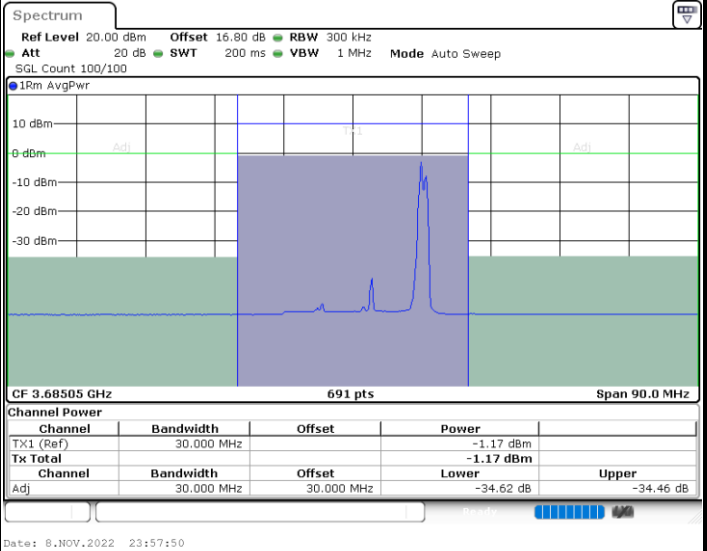

Highest Channel / 1RB0 and 1RB99

Highest Channel / 1RB74 and 1RB0

Highest Channel / FullIRB

N/A

LTE Band 48C / 20MHz+5MHz

64QAM

Lowest Channel / 1RB0 and 1RB24

Lowest Channel / 1RB99 and 1RB0

Lowest Channel / FullIRB

N/A

LTE Band 48C / 20MHz+5MHz

64QAM

Middle Channel / 1RB0 and 1RB24

Middle Channel / 1RB99 and 1RB0

Middle Channel / FullIRB

N/A

LTE Band 48C / 20MHz+5MHz

64QAM

Highest Channel / 1RB0 and 1RB24

Highest Channel / 1RB99 and 1RB0

Highest Channel / FullIRB

N/A

LTE Band 48C / 20MHz+10MHz

64QAM

Lowest Channel / 1RB0 and 1RB49

Lowest Channel / 1RB99 and 1RB0

Lowest Channel / FullIRB

N/A

LTE Band 48C / 20MHz+10MHz

64QAM

Middle Channel / 1RB0 and 1RB49

Middle Channel / 1RB99 and 1RB0