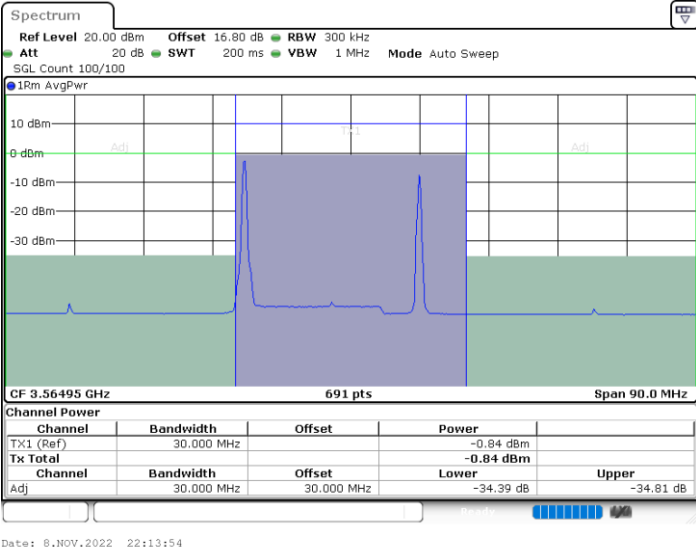

Highest Channel / 1RB0 and 1RB99

Highest Channel / 1RB74 and 1RB0

Highest Channel / FullIRB

N/A

LTE Band 48C / 20MHz+5MHz

64QAM

Lowest Channel / 1RB0 and 1RB24

Lowest Channel / 1RB99 and 1RB0

Lowest Channel / FullIRB

N/A

LTE Band 48C / 20MHz+5MHz

64QAM

Middle Channel / 1RB0 and 1RB24

Middle Channel / 1RB99 and 1RB0

Middle Channel / FullIRB

N/A

LTE Band 48C / 20MHz+5MHz

64QAM

Highest Channel / 1RB0 and 1RB24

Highest Channel / 1RB99 and 1RB0

Highest Channel / FullIRB

N/A

LTE Band 48C / 20MHz+10MHz

64QAM