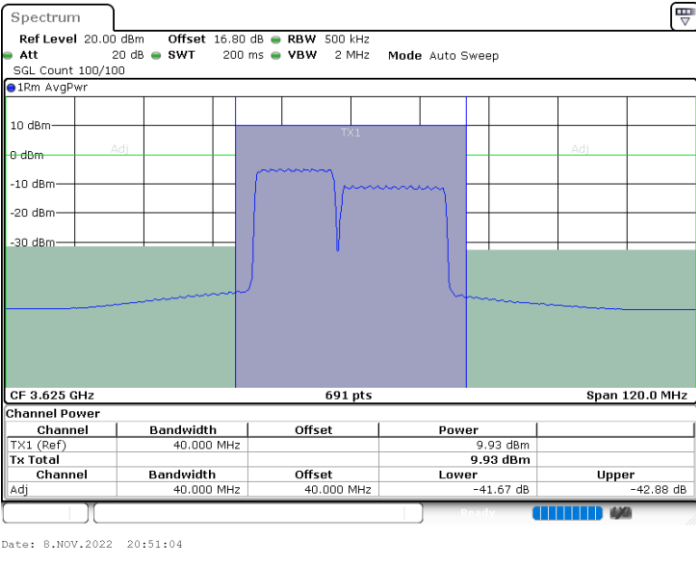

Lowest Channel / 1RB74 and 1RB0

Lowest Channel / FullIRB

N/A

LTE Band 48C / 15MHz+20MHz

16QAM

Middle Channel / 1RB0 and 1RB9

Middle Channel / 1RB74 and 1RB0

Middle Channel / FullIRB

N/A

LTE Band 48C / 15MHz+20MHz

16QAM

Highest Channel / 1RB0 and 1RB99

Highest Channel / 1RB74 and 1RB0

Highest Channel / FullIRB

N/A

LTE Band 48C / 20MHz+5MHz