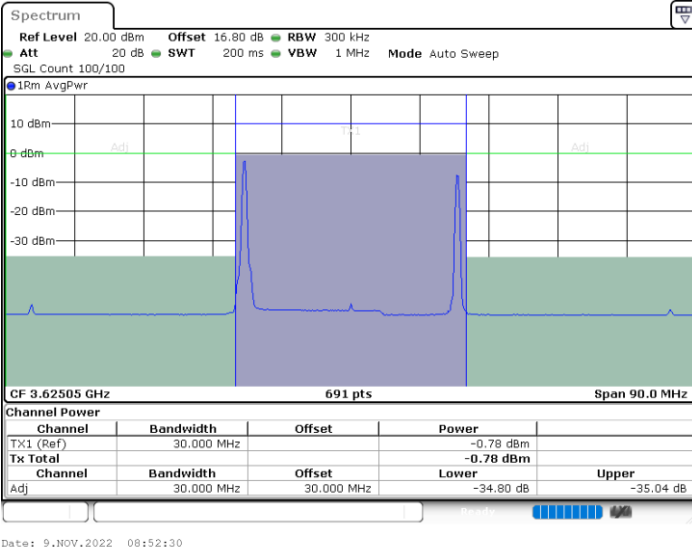

LTE Band 48C / 20MHz+5MHz

64QAM

Highest Channel / 1RB0 and 1RB24

Highest Channel / 1RB99 and 1RB0

Highest Channel / FullIRB

N/A

LTE Band 48C / 20MHz+10MHz

64QAM

Lowest Channel / 1RB0 and 1RB49

Lowest Channel / 1RB99 and 1RB0

Lowest Channel / FullIRB

N/A

LTE Band 48C / 20MHz+10MHz

64QAM

Middle Channel / 1RB0 and 1RB49

Middle Channel / 1RB99 and 1RB0

Middle Channel / FullIRB

N/A

LTE Band 48C / 20MHz+10MHz

64QAM

Highest Channel / 1RB0 and 1RB49

Highest Channel / 1RB99 and 1RB0

Date: 9.NOV.2022 09:27:06

Date: 9.NOV.2022 09:38:36