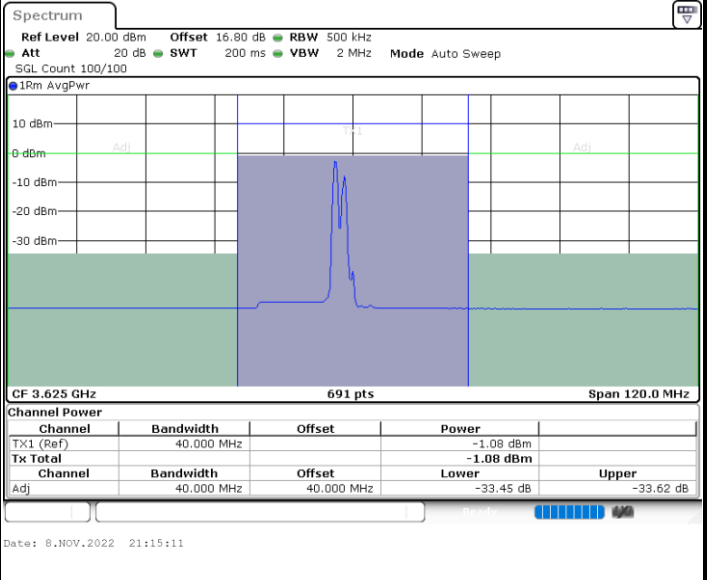

Lowest Channel / 1RB74 and 1RB0

Lowest Channel / FullIRB

N/A

LTE Band 48C / 15MHz+20MHz

16QAM

Middle Channel / 1RB0 and 1RB9

Middle Channel / 1RB74 and 1RB0

Middle Channel / FullIRB

N/A

LTE Band 48C / 15MHz+20MHz

16QAM

Highest Channel / 1RB0 and 1RB99

Highest Channel / 1RB74 and 1RB0

Highest Channel / FullIRB

N/A

LTE Band 48C / 20MHz+5MHz