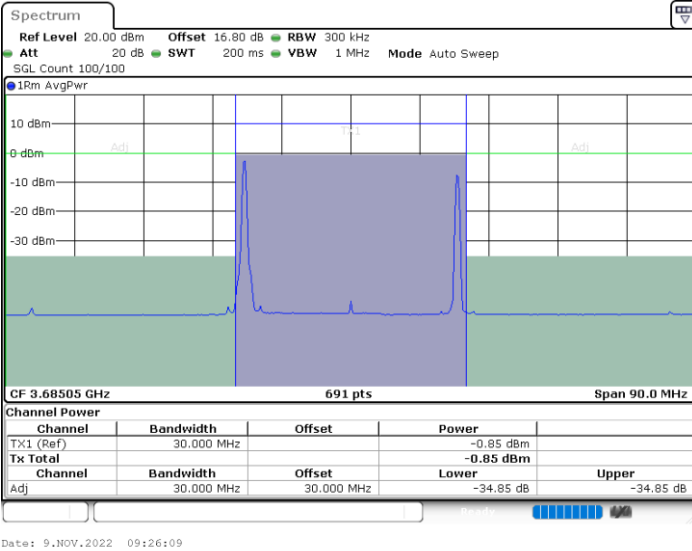

N/A

LTE Band 48C / 20MHz+10MHz

16QAM

Lowest Channel / 1RB0 and 1RB49

Lowest Channel / 1RB99 and 1RB0

Lowest Channel / FullIRB

N/A

LTE Band 48C / 20MHz+10MHz

16QAM

Middle Channel / 1RB0 and 1RB49

Middle Channel / 1RB99 and 1RB0

Middle Channel / FullIRB

N/A

LTE Band 48C / 20MHz+10MHz

16QAM

Highest Channel / 1RB0 and 1RB49

Highest Channel / 1RB99 and 1RB0

Highest Channel / FullIRB

N/A

LTE Band 48C / 20MHz+15MHz

16QAM

Lowest Channel / 1RB0 and 1RB74

Lowest Channel / 1RB99 and 1RB0

Date: 9.NOV.2022 10:00:48