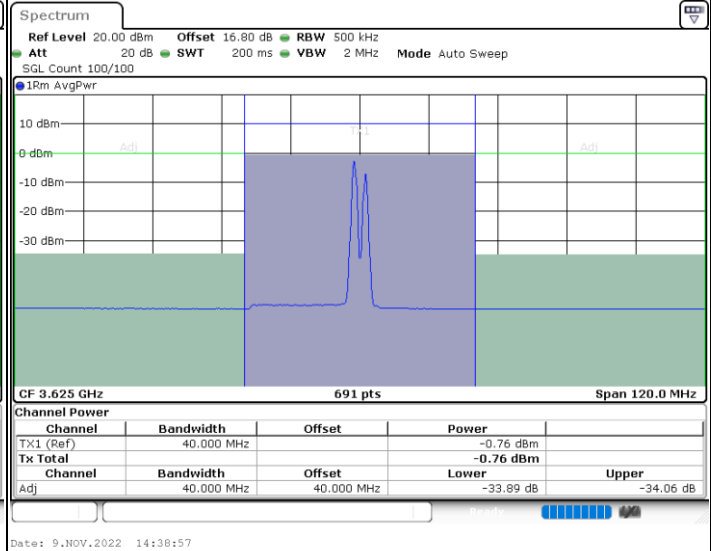

Date: 9.NOV.2022 13:44:35

LTE Band 48C / 20MHz+20MHz

16QAM

MiddleChannel / 1RB0 and 1RB9

Middle Channel / 1RB9 and 1RB0

Middle Channel / FullIRB

N/A

LTE Band 48C / 20MHz+20MHz

16QAM

Highest Channel / 1RB0 and 1RB99

Highest Channel / 1RB99 and 1RB0

Highest Channel / FullIRB

N/A

LTE Band 48C / 5MHz+20MHz

64QAM

Lowest Channel / 1RB0 and 1RB99