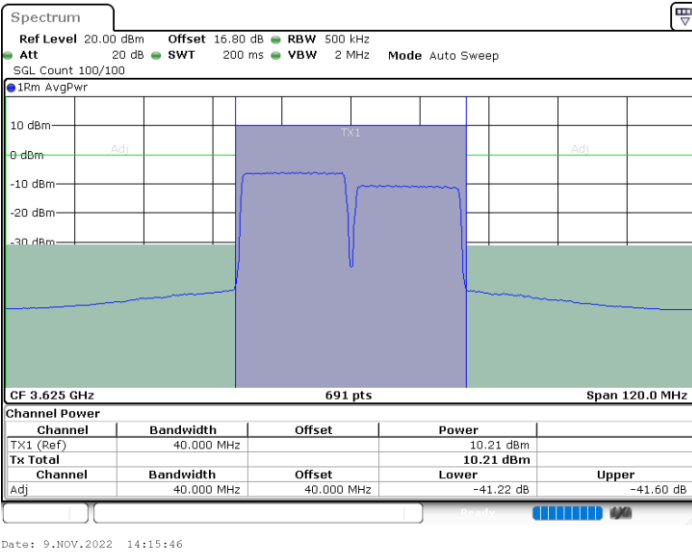

Lowest Channel / 1RB0 and 1RB9

Lowest Channel / 1RB99 and 1RB0

Date: 9.NOV.2022 13:51:19

Date: 9.NOV.2022 14:00:56

Lowest Channel / FullIRB

N/A

Date: 9.NOV.2022 13:43:43

LTE Band 48C / 20MHz+20MHz

QPSK

MiddleChannel / 1RB0 and 1RB9

Middle Channel / 1RB9 and 1RB0

Middle Channel / FullIRB

N/A

LTE Band 48C / 20MHz+20MHz

QPSK

Highest Channel / 1RB0 and 1RB99

Highest Channel / 1RB99 and 1RB0

Highest Channel / FullIRB

N/A

LTE Band 48C / 5MHz+20MHz

16QAM

Lowest Channel / 1RB0 and 1RB9

Lowest Channel / 1RB24 and 1RB0

Lowest Channel / FullIRB