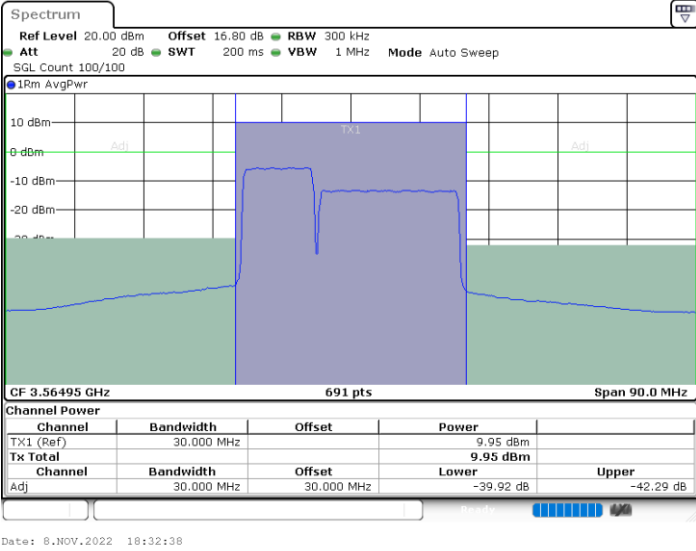

N/A

LTE Band 48C / 5MHz+20MHz

16QAM

Middle Channel / 1RB0 and 1RB9

Middle Channel / 1RB24 and 1RB0

Middle Channel / FullIRB

N/A

LTE Band 48C / 5MHz+20MHz

16QAM

Highest Channel / 1RB0 and 1RB99

Highest Channel / 1RB24 and 1RB0

Highest Channel / FullIRB

N/A

LTE Band 48C / 10MHz+20MHz

16QAM

Lowest Channel / 1RB0 and 1RB9

Lowest Channel / 1RB49 and 1RB0

Lowest Channel / FullIRB

N/A

LTE Band 48C / 10MHz+20MHz

16QAM

Middle Channel / 1RB0 and 1RB9

Middle Channel / 1RB49 and 1RB0

Date: 8.NOV.2022 19:19:49