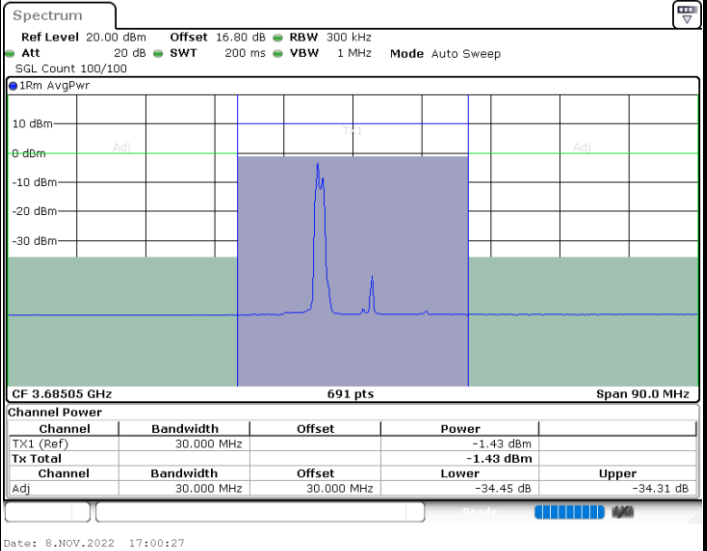

Highest Channel / 1RB99 and 1RB0

Highest Channel / FullIRB

N/A

LTE Band 48C / 5MHz+20MHz

16QAM

Lowest Channel / 1RB0 and 1RB9

Lowest Channel / 1RB24 and 1RB0

Lowest Channel / FullIRB

N/A

LTE Band 48C / 5MHz+20MHz

16QAM

Middle Channel / 1RB0 and 1RB9

Middle Channel / 1RB24 and 1RB0

Middle Channel / FullIRB

N/A

LTE Band 48C / 5MHz+20MHz

16QAM

Highest Channel / 1RB0 and 1RB99

Highest Channel / 1RB24 and 1RB0

Highest Channel / FullIRB

N/A

LTE Band 48C / 10MHz+20MHz

16QAM

Lowest Channel / 1RB0 and 1RB9