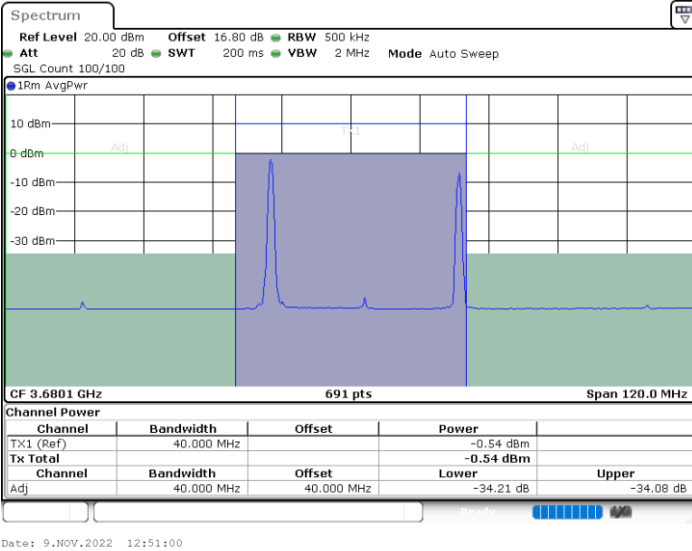

Middle Channel / FullIRB

N/A

LTE Band 48C / 20MHz+15MHz

16QAM

Highest Channel / 1RB0 and 1RB74

Highest Channel / 1RB99 and 1RB0

Highest Channel / FullIRB

N/A

LTE Band 48C / 20MHz+20MHz

16QAM

Lowest Channel / 1RB0 and 1RB9

Lowest Channel / 1RB99 and 1RB0

Date: 9.NOV.2022 13:56:15

Date: 9.NOV.2022 14:06:54

Lowest Channel / FullIRB

N/A