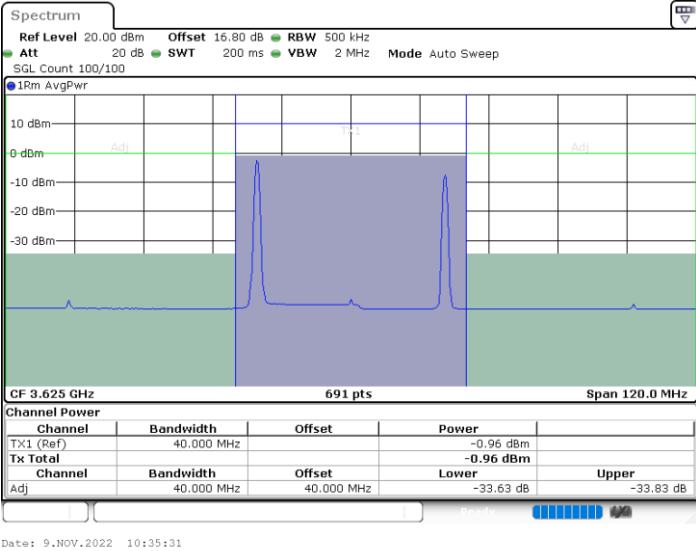

Highest Channel / 1RB99 and 1RB0

Highest Channel / FullIRB

N/A

LTE Band 48C / 20MHz+15MHz

16QAM

Lowest Channel / 1RB0 and 1RB74

Lowest Channel / 1RB99 and 1RB0

Date: 9.NOV.2022 10:00:48

Date: 9.NOV.2022 10:12:20

Lowest Channel / FullIRB

N/A

Date: 9.NOV.2022 09:48:10

LTE Band 48C / 20MHz+15MHz

16QAM

Middle Channel / 1RB0 and 1RB74

Middle Channel / 1RB99 and 1RB0

Middle Channel / FullIRB

N/A

LTE Band 48C / 20MHz+15MHz

16QAM

Highest Channel / 1RB0 and 1RB74

Highest Channel / 1RB99 and 1RB0

Highest Channel / FullIRB

N/A