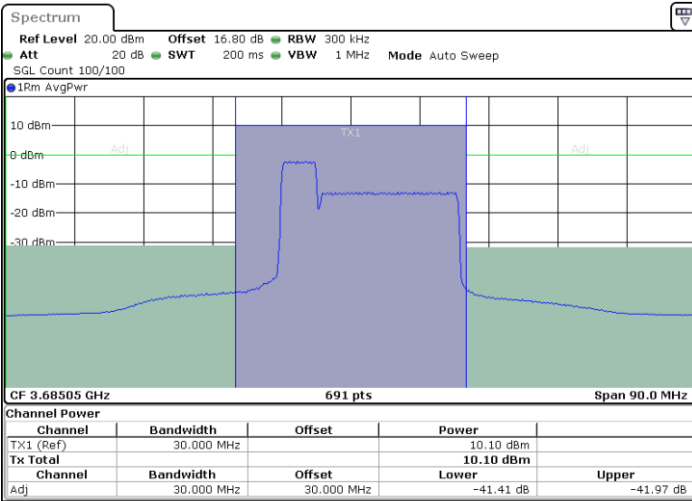

Lowest Channel / 1RB24 and 1RB0

Lowest Channel / FullIRB

N/A

LTE Band 48C / 5MHz+20MHz

64QAM

Middle Channel / 1RB0 and 1RB9

Middle Channel / 1RB24 and 1RB0

Middle Channel / FullIRB

N/A

LTE Band 48C / 5MHz+20MHz

64QAM

Highest Channel / 1RB0 and 1RB99

Highest Channel / 1RB24 and 1RB0

Date: 8.NOV.2022 16:44:07

Date: 8.NOV.2022 17:04:54

Highest Channel / FullIRB

N/A

Date: 8.NOV.2022 16:33:45

LTE Band 48C / 10MHz+20MHz

64QAM

Lowest Channel / 1RB0 and 1RB9

Lowest Channel / 1RB49 and 1RB0

Date: 8.NOV.2022 18:46:11

Date: 8.NOV.2022 18:57:41