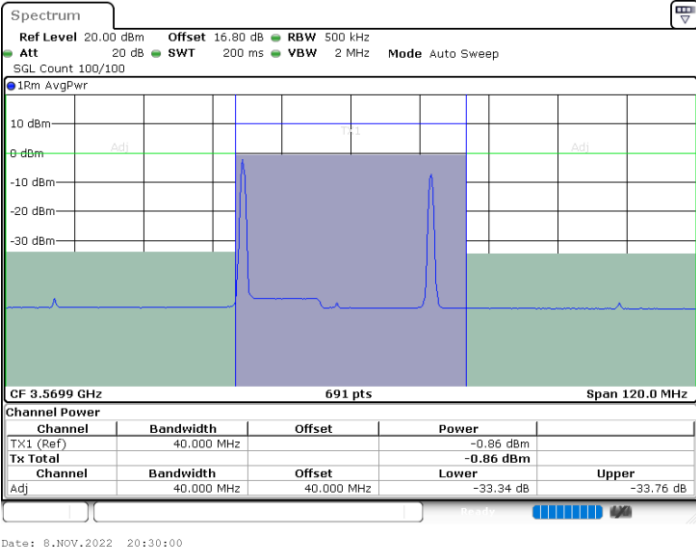

Lowest Channel / FullIRB

N/A

Date: 8.NOV.2022 18:35:49

LTE Band 48C / 10MHz+20MHz

64QAM

Middle Channel / 1RB0 and 1RB9

Middle Channel / 1RB49 and 1RB0

Middle Channel / FullIRB

N/A

LTE Band 48C / 10MHz+20MHz

64QAM

Highest Channel / 1RB0 and 1RB99

Highest Channel / 1RB49 and 1RB0

Highest Channel / FullIRB

N/A

LTE Band 48C / 15MHz+20MHz

64QAM

Lowest Channel / 1RB0 and 1RB9

Lowest Channel / 1RB74 and 1RB0

Lowest Channel / FullIRB

N/A

LTE Band 48C / 15MHz+20MHz

64QAM

Middle Channel / 1RB0 and 1RB9