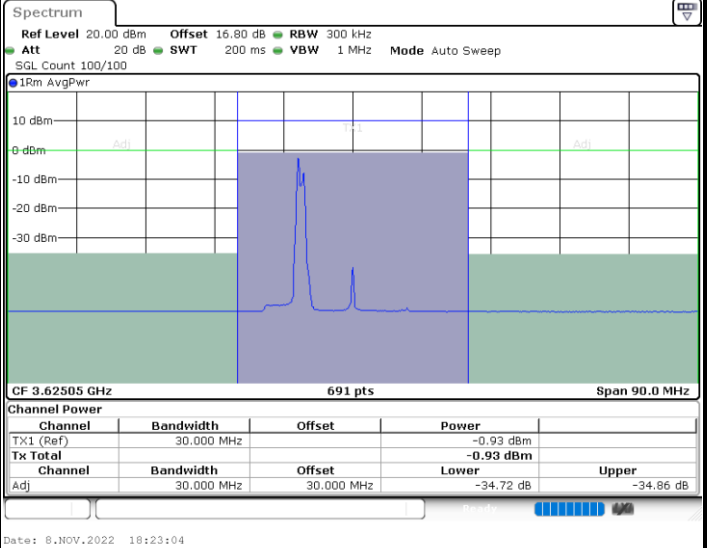

16QAM

Highest Channel / 1RB0 and 1RB99

Highest Channel / 1RB99 and 1RB0

Highest Channel / FullIRB

N/A

LTE Band 48C / 5MHz+20MHz

64QAM

Lowest Channel / 1RB0 and 1RB99

Lowest Channel / 1RB24 and 1RB0

Lowest Channel / FullIRB

N/A

LTE Band 48C / 5MHz+20MHz

64QAM

Middle Channel / 1RB0 and 1RB9

Middle Channel / 1RB24 and 1RB0

Middle Channel / FullIRB

N/A

LTE Band 48C / 5MHz+20MHz

64QAM

Highest Channel / 1RB0 and 1RB99

Highest Channel / 1RB24 and 1RB0

Date: 8.NOV.2022 16:44:07

Date: 8.NOV.2022 17:04:54

Highest Channel / FullIRB