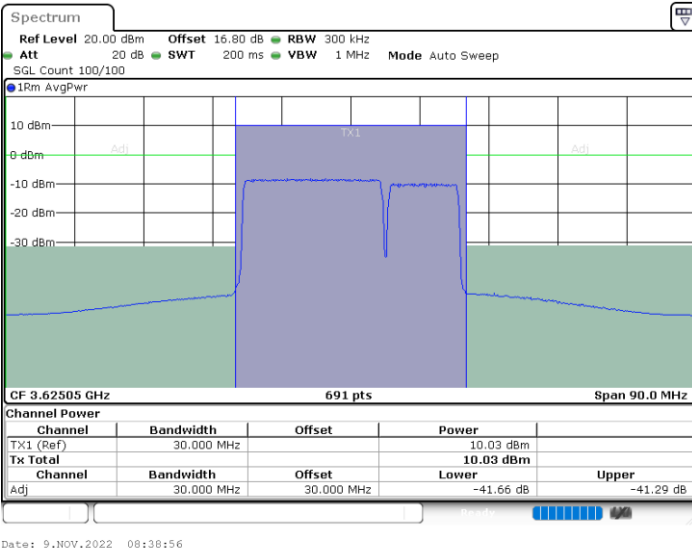

N/A

LTE Band 48C / 20MHz+10MHz

16QAM

Lowest Channel / 1RB0 and 1RB49

Lowest Channel / 1RB99 and 1RB0

Lowest Channel / FullIRB

N/A

LTE Band 48C / 20MHz+10MHz

16QAM

Middle Channel / 1RB0 and 1RB49

Middle Channel / 1RB99 and 1RB0

Middle Channel / FullIRB

N/A

LTE Band 48C / 20MHz+10MHz

16QAM

Highest Channel / 1RB0 and 1RB49

Highest Channel / 1RB99 and 1RB0

Highest Channel / FullIRB

N/A

LTE Band 48C / 20MHz+15MHz

16QAM

Lowest Channel / 1RB0 and 1RB74

Lowest Channel / 1RB99 and 1RB0

Date: 9.NOV.2022 10:00:48