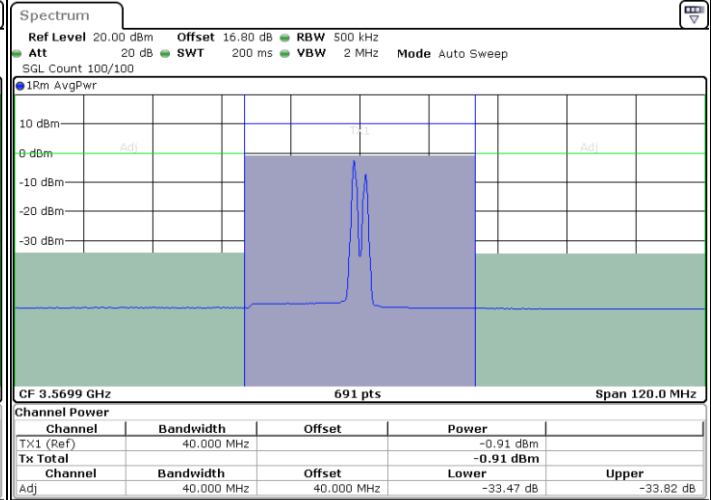

LTE Band 48C / 20MHz+15MHz

QPSK

Highest Channel / 1RB0 and 1RB74

Highest Channel / 1RB99 and 1RB0

Highest Channel / FullIRB

N/A

LTE Band 48C / 20MHz+20MHz

QPSK

Lowest Channel / 1RB0 and 1RB9

Lowest Channel / 1RB99 and 1RB0

Date: 9.NOV.2022 13:51:19

Date: 9.NOV.2022 14:00:56

Lowest Channel / FullIRB

N/A

Date: 9.NOV.2022 13:43:43

LTE Band 48C / 20MHz+20MHz