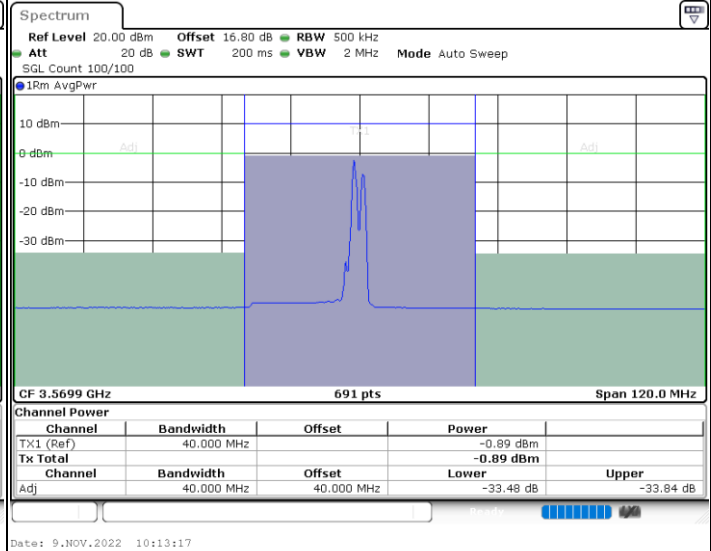

Middle Channel / FullIRB

N/A

LTE Band 48C / 20MHz+10MHz

64QAM

Highest Channel / 1RB0 and 1RB49

Highest Channel / 1RB99 and 1RB0

Date: 9.NOV.2022 09:27:06

Date: 9.NOV.2022 09:38:36

Highest Channel / FullIRB

N/A

Date: 9.NOV.2022 09:16:44

LTE Band 48C / 20MHz+15MHz

64QAM

Lowest Channel / 1RB0 and 1RB74

Lowest Channel / 1RB99 and 1RB0

Lowest Channel / FullIRB

N/A

LTE Band 48C / 20MHz+15MHz

64QAM

Middle Channel / 1RB0 and 1RB74

Middle Channel / 1RB99 and 1RB0

Middle Channel / FullIRB

N/A