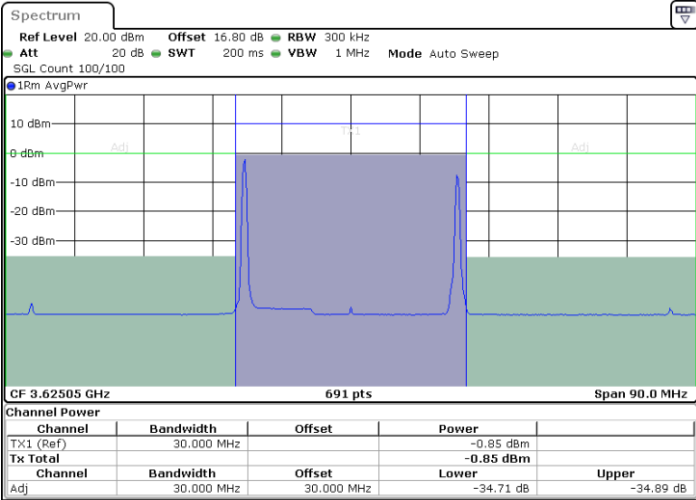

16QAM

Highest Channel / 1RB0 and 1RB99

Highest Channel / 1RB24 and 1RB0

Highest Channel / FullIRB

N/A

LTE Band 48C / 10MHz+20MHz

16QAM

Lowest Channel / 1RB0 and 1RB9

Lowest Channel / 1RB49 and 1RB0

Lowest Channel / FullIRB

N/A

LTE Band 48C / 10MHz+20MHz

16QAM

Middle Channel / 1RB0 and 1RB9

Middle Channel / 1RB49 and 1RB0

Date: 8.NOV.2022 19:19:49

Date: 8.NOV.2022 19:31:18

Middle Channel / FullIRB

N/A

Date: 8.NOV.2022 19:07:13

LTE Band 48C / 10MHz+20MHz

16QAM

Highest Channel / 1RB0 and 1RB99

Highest Channel / 1RB49 and 1RB0