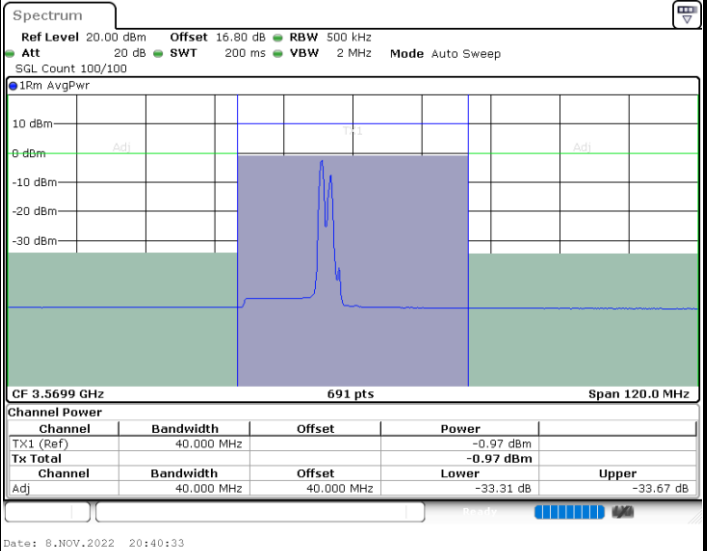

Date: 8.NOV.2022 19:31:18

Middle Channel / FullIRB

N/A

Date: 8.NOV.2022 19:07:13

LTE Band 48C / 10MHz+20MHz

16QAM

Highest Channel / 1RB0 and 1RB99

Highest Channel / 1RB49 and 1RB0

Date: 8.NOV.2022 19:54:24

Date: 8.NOV.2022 20:05:53

Highest Channel / FullIRB

N/A

Date: 8.NOV.2022 19:41:48

LTE Band 48C / 15MHz+20MHz

16QAM

Lowest Channel / 1RB0 and 1RB9

Lowest Channel / 1RB74 and 1RB0

Lowest Channel / FullIRB

N/A

LTE Band 48C / 15MHz+20MHz

16QAM

Middle Channel / 1RB0 and 1RB9

Middle Channel / 1RB74 and 1RB0

Middle Channel / FullIRB

N/A

LTE Band 48C / 15MHz+20MHz

16QAM

Highest Channel / 1RB0 and 1RB99

Highest Channel / 1RB74 and 1RB0

Highest Channel / FullIRB

N/A

LTE Band 48C / 20MHz+5MHz