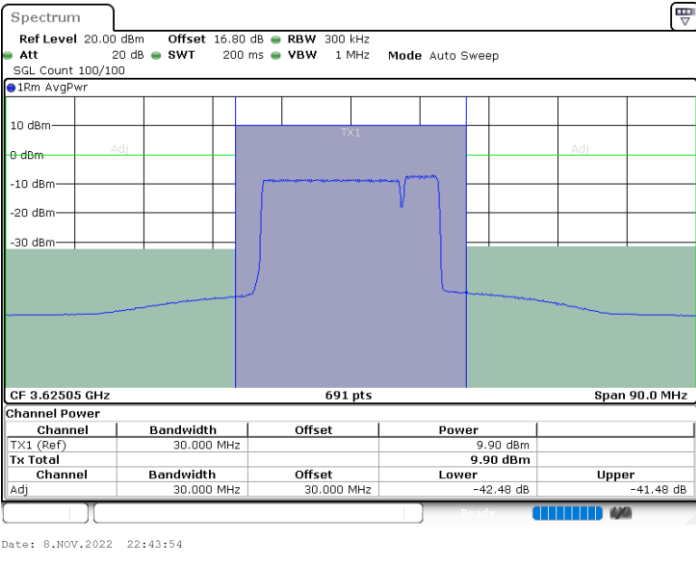

Highest Channel / 1RB0 and 1RB99

Highest Channel / 1RB74 and 1RB0

Highest Channel / FullIRB

N/A

LTE Band 48C / 20MHz+5MHz

64QAM

Lowest Channel / 1RB0 and 1RB24

Lowest Channel / 1RB99 and 1RB0

Lowest Channel / FullIRB

N/A

LTE Band 48C / 20MHz+5MHz

64QAM

Middle Channel / 1RB0 and 1RB24

Middle Channel / 1RB99 and 1RB0

Middle Channel / FullIRB

N/A

LTE Band 48C / 20MHz+5MHz

64QAM

Highest Channel / 1RB0 and 1RB24

Highest Channel / 1RB99 and 1RB0

Highest Channel / FullIRB

N/A

LTE Band 48C / 20MHz+10MHz

64QAM

Lowest Channel / 1RB0 and 1RB49

Lowest Channel / 1RB99 and 1RB0

Lowest Channel / FullIRB

N/A

LTE Band 48C / 20MHz+10MHz

64QAM

Middle Channel / 1RB0 and 1RB49

Middle Channel / 1RB99 and 1RB0