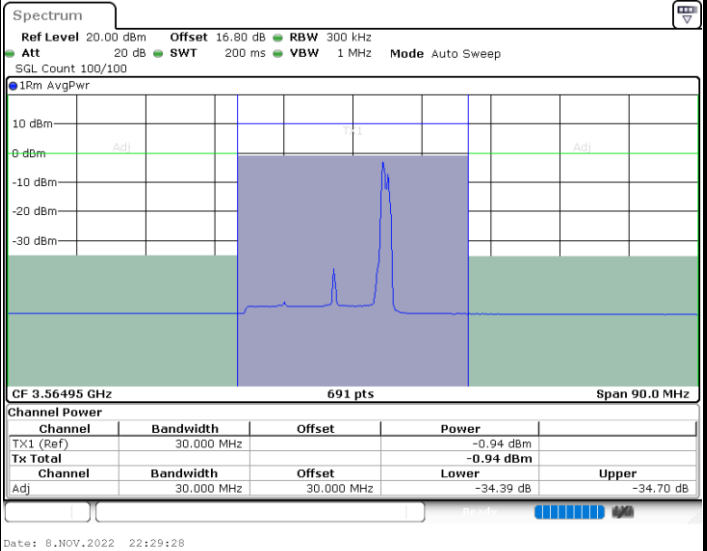

Middle Channel / 1RB74 and 1RB0

Date: 8.NOV.2022 21:04:39

Date: 8.NOV.2022 21:16:09

Middle Channel / FullIRB

N/A

Date: 8.NOV.2022 20:54:15

LTE Band 48C / 15MHz+20MHz

64QAM

Highest Channel / 1RB0 and 1RB99

Highest Channel / 1RB74 and 1RB0

Highest Channel / FullIRB

N/A

LTE Band 48C / 20MHz+5MHz

64QAM

Lowest Channel / 1RB0 and 1RB24

Lowest Channel / 1RB99 and 1RB0

Lowest Channel / FullIRB

N/A

LTE Band 48C / 20MHz+5MHz

64QAM

Middle Channel / 1RB0 and 1RB24

Middle Channel / 1RB99 and 1RB0

Middle Channel / FullIRB

N/A

LTE Band 48C / 20MHz+5MHz

64QAM

Highest Channel / 1RB0 and 1RB24

Highest Channel / 1RB99 and 1RB0

Highest Channel / FullIRB

N/A

LTE Band 48C / 20MHz+10MHz

64QAM