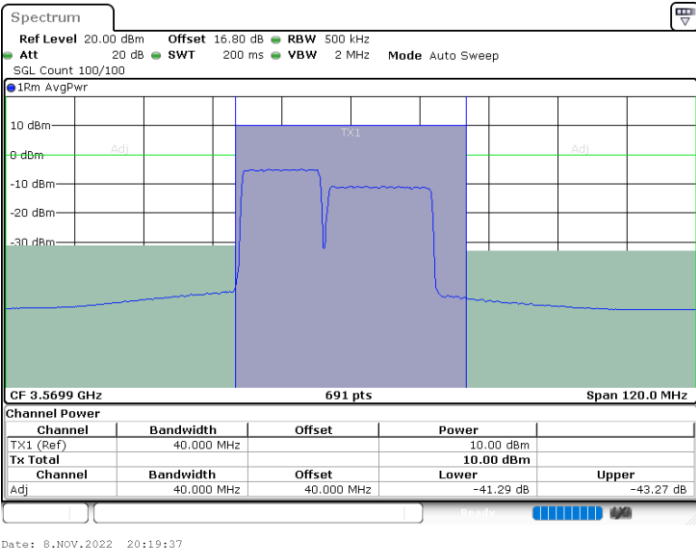

N/A

LTE Band 48C / 10MHz+20MHz

64QAM

Highest Channel / 1RB0 and 1RB99

Highest Channel / 1RB49 and 1RB0

Highest Channel / FullIRB

N/A

LTE Band 48C / 15MHz+20MHz

64QAM

Lowest Channel / 1RB0 and 1RB9

Lowest Channel / 1RB74 and 1RB0

Lowest Channel / FullIRB

N/A

LTE Band 48C / 15MHz+20MHz

64QAM

Middle Channel / 1RB0 and 1RB9

Middle Channel / 1RB74 and 1RB0

Date: 8.NOV.2022 21:04:39

Date: 8.NOV.2022 21:16:09

Middle Channel / FullIRB

N/A

Date: 8.NOV.2022 20:54:15

LTE Band 48C / 15MHz+20MHz

64QAM

Highest Channel / 1RB0 and 1RB99

Highest Channel / 1RB74 and 1RB0

Highest Channel / FullIRB

N/A

LTE Band 48C / 20MHz+5MHz

64QAM

Lowest Channel / 1RB0 and 1RB24

Lowest Channel / 1RB99 and 1RB0