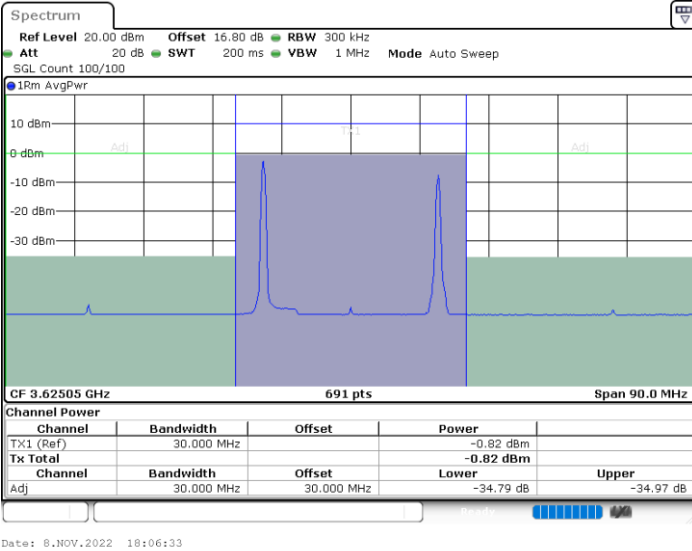

Highest Channel / 1RB99 and 1RB0

Highest Channel / FullIRB

N/A

LTE Band 48C / 5MHz+20MHz

16QAM

Lowest Channel / 1RB0 and 1RB9

Lowest Channel / 1RB24 and 1RB0

Lowest Channel / FullIRB

N/A

LTE Band 48C / 5MHz+20MHz

16QAM

Middle Channel / 1RB0 and 1RB9

Middle Channel / 1RB24 and 1RB0

Middle Channel / FullIRB

N/A

LTE Band 48C / 5MHz+20MHz

16QAM

Highest Channel / 1RB0 and 1RB99

Highest Channel / 1RB24 and 1RB0

Highest Channel / FullIRB

N/A

LTE Band 48C / 10MHz+20MHz

16QAM

Lowest Channel / 1RB0 and 1RB9