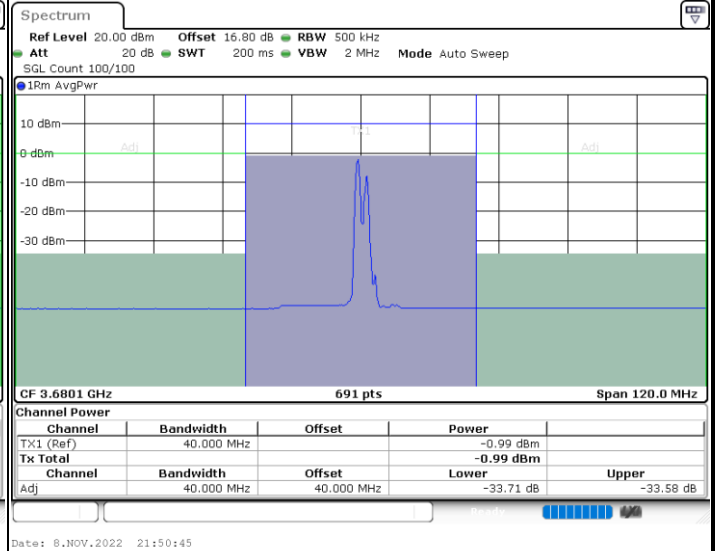

64QAM

Lowest Channel / 1RB0 and 1RB9

Lowest Channel / 1RB74 and 1RB0

Lowest Channel / FullIRB

N/A

LTE Band 48C / 15MHz+20MHz

64QAM

Middle Channel / 1RB0 and 1RB9

Middle Channel / 1RB74 and 1RB0

Date: 8.NOV.2022 21:04:39

Date: 8.NOV.2022 21:16:09

Middle Channel / FullIRB

N/A

Date: 8.NOV.2022 20:54:15

LTE Band 48C / 15MHz+20MHz

64QAM

Highest Channel / 1RB0 and 1RB99

Highest Channel / 1RB74 and 1RB0

Highest Channel / FullIRB

N/A

LTE Band 48C / 20MHz+5MHz

64QAM

Lowest Channel / 1RB0 and 1RB24

Lowest Channel / 1RB99 and 1RB0