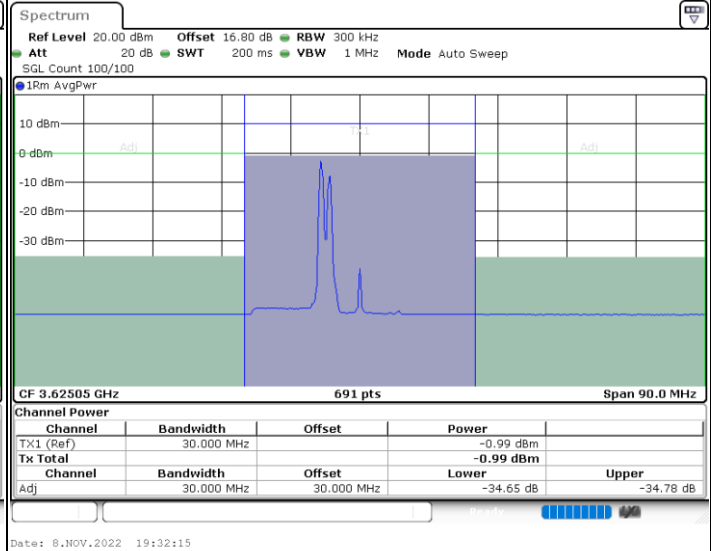

Lowest Channel / FullIRB

N/A

Date: 8.NOV.2022 18:35:49

LTE Band 48C / 10MHz+20MHz

64QAM

Middle Channel / 1RB0 and 1RB9

Middle Channel / 1RB49 and 1RB0

Middle Channel / FullIRB

N/A

LTE Band 48C / 10MHz+20MHz

64QAM

Highest Channel / 1RB0 and 1RB99

Highest Channel / 1RB49 and 1RB0

Highest Channel / FullIRB

N/A

LTE Band 48C / 15MHz+20MHz