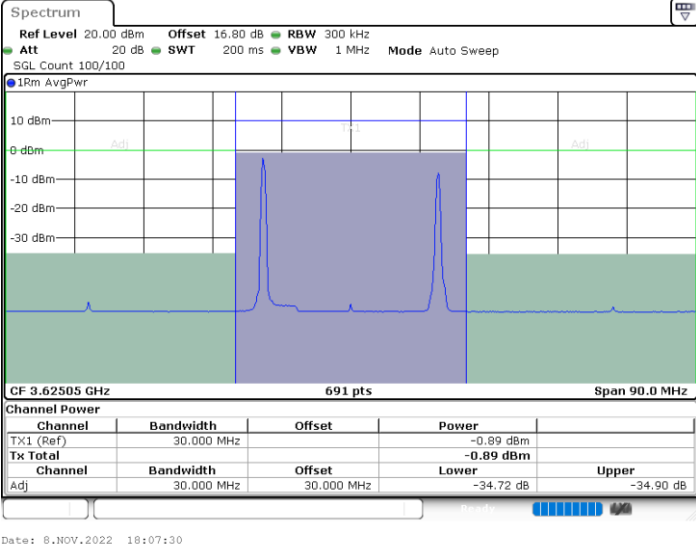

16QAM

Highest Channel / 1RB0 and 1RB99

Highest Channel / 1RB99 and 1RB0

Highest Channel / FullIRB

N/A

LTE Band 48C / 5MHz+20MHz

64QAM

Lowest Channel / 1RB0 and 1RB99

Lowest Channel / 1RB24 and 1RB0

Lowest Channel / FullIRB

N/A

LTE Band 48C / 5MHz+20MHz

64QAM

Middle Channel / 1RB0 and 1RB9

Middle Channel / 1RB24 and 1RB0

Middle Channel / FullIRB

N/A

LTE Band 48C / 5MHz+20MHz

64QAM

Highest Channel / 1RB0 and 1RB99

Highest Channel / 1RB24 and 1RB0

Date: 8.NOV.2022 16:44:07

Date: 8.NOV.2022 17:04:54

Highest Channel / FullIRB