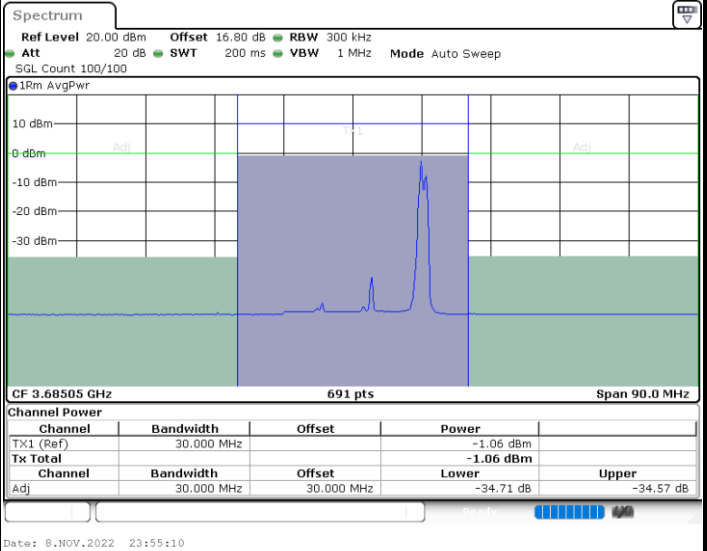

16QAM

Lowest Channel / 1RB0 and 1RB24

Lowest Channel / 1RB99 and 1RB0

Lowest Channel / FullIRB

N/A

LTE Band 48C / 20MHz+5MHz

16QAM

Middle Channel / 1RB0 and 1RB24

Middle Channel / 1RB99 and 1RB0

Middle Channel / FullIRB

N/A

LTE Band 48C / 20MHz+5MHz

16QAM

Highest Channel / 1RB0 and 1RB24

Highest Channel / 1RB99 and 1RB0

Highest Channel / FullIRB

N/A

LTE Band 48C / 20MHz+10MHz

16QAM

Lowest Channel / 1RB0 and 1RB49

Lowest Channel / 1RB99 and 1RB0

Lowest Channel / FullIRB

N/A

LTE Band 48C / 20MHz+10MHz

16QAM

Middle Channel / 1RB0 and 1RB49

Middle Channel / 1RB99 and 1RB0

Middle Channel / FullIRB

N/A

LTE Band 48C / 20MHz+10MHz

16QAM

Highest Channel / 1RB0 and 1RB49