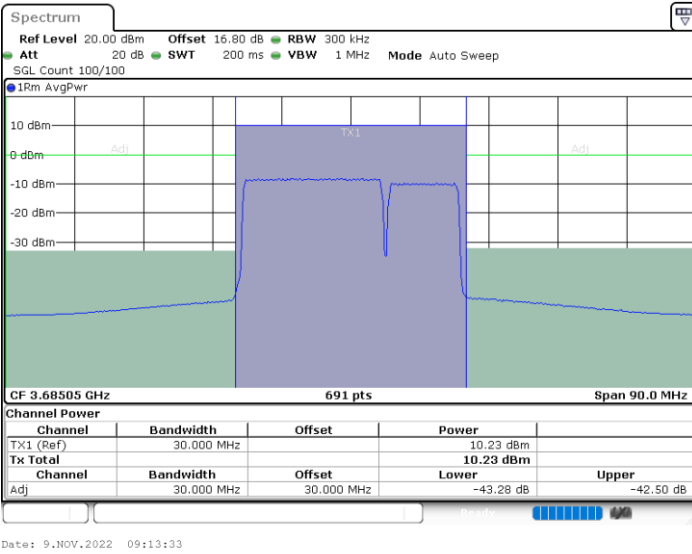

N/A

LTE Band 48C / 20MHz+10MHz

16QAM

Lowest Channel / 1RB0 and 1RB49

Lowest Channel / 1RB99 and 1RB0

Lowest Channel / FullIRB

N/A

LTE Band 48C / 20MHz+10MHz

16QAM

Middle Channel / 1RB0 and 1RB49

Middle Channel / 1RB99 and 1RB0

Middle Channel / FullIRB

N/A

LTE Band 48C / 20MHz+10MHz

16QAM

Highest Channel / 1RB0 and 1RB49

Highest Channel / 1RB99 and 1RB0

Highest Channel / FullIRB

N/A

LTE Band 48C / 20MHz+15MHz

16QAM

Lowest Channel / 1RB0 and 1RB74

Lowest Channel / 1RB99 and 1RB0

Date: 9.NOV.2022 10:00:48