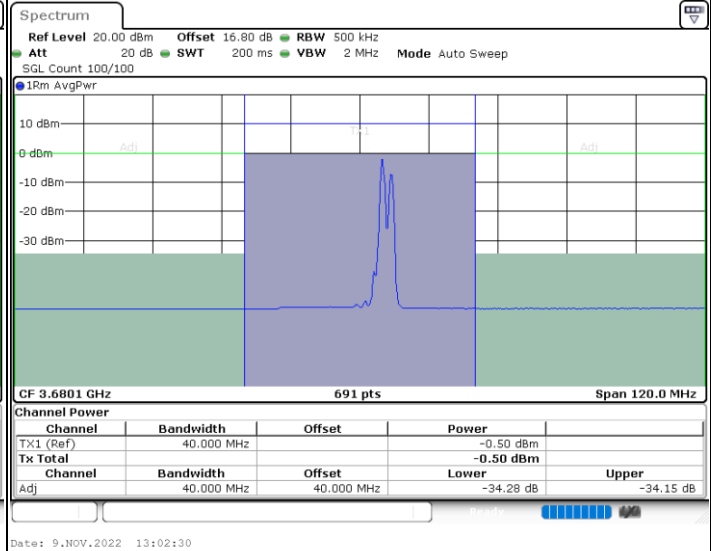

Middle Channel / FullIRB

N/A

LTE Band 48C / 20MHz+15MHz

16QAM

Highest Channel / 1RB0 and 1RB74

Highest Channel / 1RB99 and 1RB0

Highest Channel / FullIRB

N/A

LTE Band 48C / 20MHz+20MHz

16QAM

Lowest Channel / 1RB0 and 1RB9

Lowest Channel / 1RB99 and 1RB0

Date: 9.NOV.2022 13:56:15

Date: 9.NOV.2022 14:06:54

Lowest Channel / FullIRB

N/A