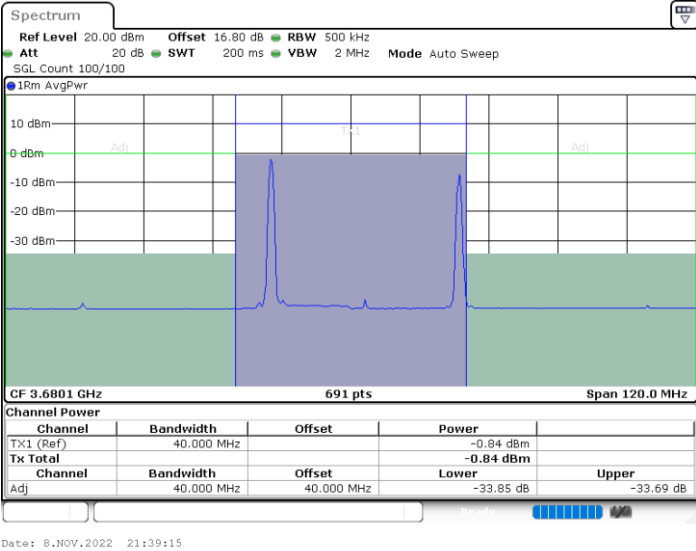

64QAM

Lowest Channel / 1RB0 and 1RB9

Lowest Channel / 1RB74 and 1RB0

Lowest Channel / FullIRB

N/A

LTE Band 48C / 15MHz+20MHz

64QAM

Middle Channel / 1RB0 and 1RB9

Middle Channel / 1RB74 and 1RB0

Date: 8.NOV.2022 21:04:39

Date: 8.NOV.2022 21:16:09

Middle Channel / FullIRB

N/A

Date: 8.NOV.2022 20:54:15

LTE Band 48C / 15MHz+20MHz

64QAM

Highest Channel / 1RB0 and 1RB99

Highest Channel / 1RB74 and 1RB0

Highest Channel / FullIRB

N/A

LTE Band 48C / 20MHz+5MHz

64QAM

Lowest Channel / 1RB0 and 1RB24

Lowest Channel / 1RB99 and 1RB0