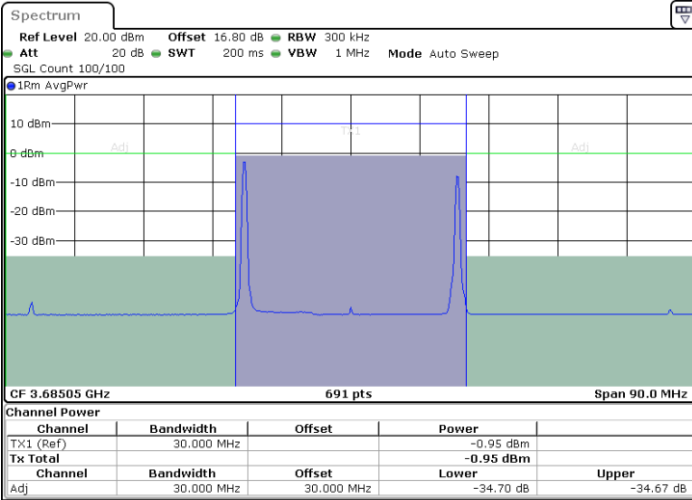

Date: 8.NOV.2022 19:31:18

Middle Channel / FullIRB

N/A

Date: 8.NOV.2022 19:07:13

LTE Band 48C / 10MHz+20MHz

16QAM

Highest Channel / 1RB0 and 1RB99

Highest Channel / 1RB49 and 1RB0

Date: 8.NOV.2022 19:54:24

Date: 8.NOV.2022 20:05:53

Highest Channel / FullIRB

N/A

Date: 8.NOV.2022 19:41:48

LTE Band 48C / 15MHz+20MHz

16QAM

Lowest Channel / 1RB0 and 1RB9