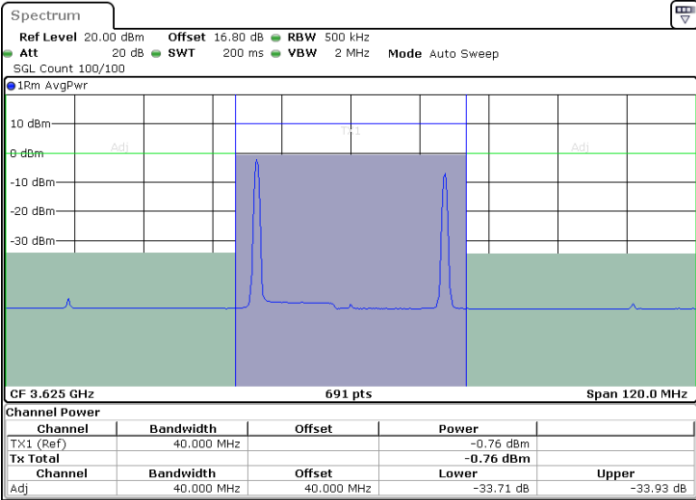

N/A

LTE Band 48C / 10MHz+20MHz

64QAM

Highest Channel / 1RB0 and 1RB99

Highest Channel / 1RB49 and 1RB0

Highest Channel / FullIRB

N/A

LTE Band 48C / 15MHz+20MHz

64QAM

Lowest Channel / 1RB0 and 1RB9

Lowest Channel / 1RB74 and 1RB0

Lowest Channel / FullIRB

N/A

LTE Band 48C / 15MHz+20MHz

64QAM

Middle Channel / 1RB0 and 1RB9

Middle Channel / 1RB74 and 1RB0

Date: 8.NOV.2022 21:04:39

Date: 8.NOV.2022 21:16:09

Middle Channel / FullIRB

N/A

Date: 8.NOV.2022 20:54:15

LTE Band 48C / 15MHz+20MHz

64QAM

Highest Channel / 1RB0 and 1RB99

Highest Channel / 1RB74 and 1RB0

Highest Channel / FullIRB

N/A

LTE Band 48C / 20MHz+5MHz

64QAM

Lowest Channel / 1RB0 and 1RB24

Lowest Channel / 1RB99 and 1RB0