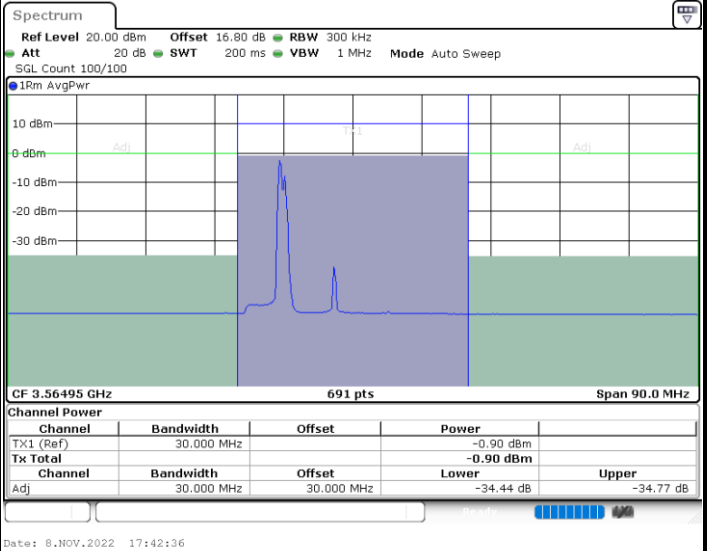

QPSK

MiddleChannel / 1RB0 and 1RB9

Middle Channel / 1RB9 and 1RB0

Middle Channel / FullIRB

N/A

LTE Band 48C / 20MHz+20MHz

QPSK

Highest Channel / 1RB0 and 1RB99

Highest Channel / 1RB99 and 1RB0

Highest Channel / FullIRB

N/A

LTE Band 48C / 5MHz+20MHz

16QAM

Lowest Channel / 1RB0 and 1RB9

Lowest Channel / 1RB24 and 1RB0

Lowest Channel / FullIRB

N/A

LTE Band 48C / 5MHz+20MHz

16QAM

Middle Channel / 1RB0 and 1RB9

Middle Channel / 1RB24 and 1RB0

Middle Channel / FullIRB

N/A

LTE Band 48C / 5MHz+20MHz

16QAM

Highest Channel / 1RB0 and 1RB99

Highest Channel / 1RB24 and 1RB0

Highest Channel / FullIRB

N/A

LTE Band 48C / 10MHz+20MHz

16QAM

Lowest Channel / 1RB0 and 1RB9