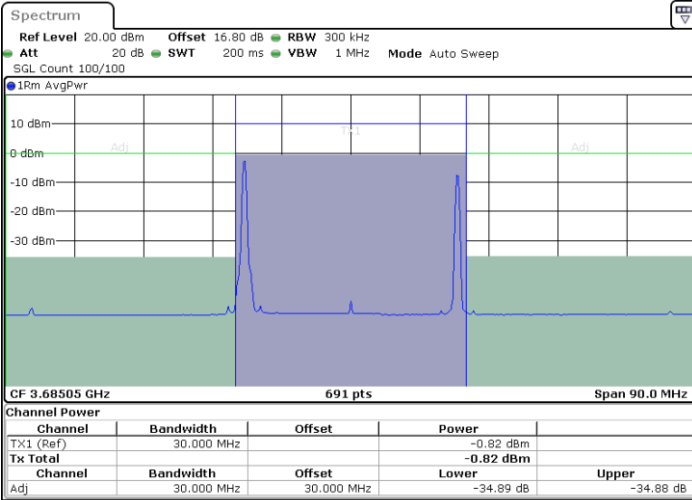

Lowest Channel / 1RB0 and 1RB49

Lowest Channel / 1RB99 and 1RB0

Lowest Channel / FullIRB

N/A

LTE Band 48C / 20MHz+10MHz

64QAM

Middle Channel / 1RB0 and 1RB49

Middle Channel / 1RB99 and 1RB0

Middle Channel / FullIRB

N/A

LTE Band 48C / 20MHz+10MHz

64QAM

Highest Channel / 1RB0 and 1RB49

Highest Channel / 1RB99 and 1RB0

Date: 9.NOV.2022 09:27:06

Date: 9.NOV.2022 09:38:36

Highest Channel / FullIRB

N/A

Date: 9.NOV.2022 09:16:44

LTE Band 48C / 20MHz+15MHz

64QAM

Lowest Channel / 1RB0 and 1RB74

Lowest Channel / 1RB99 and 1RB0

Lowest Channel / FullIRB