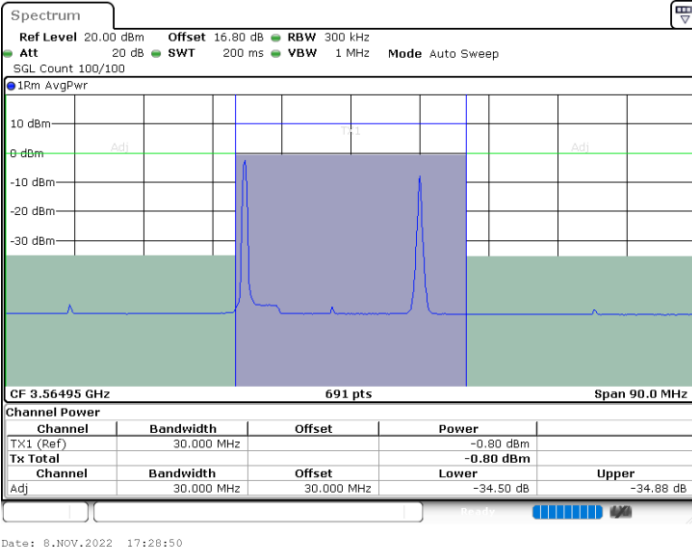

16QAM

Highest Channel / 1RB0 and 1RB99

Highest Channel / 1RB99 and 1RB0

Highest Channel / FullIRB

N/A

LTE Band 48C / 5MHz+20MHz

64QAM

Lowest Channel / 1RB0 and 1RB99

Lowest Channel / 1RB24 and 1RB0

Lowest Channel / FullIRB

N/A

LTE Band 48C / 5MHz+20MHz

64QAM

Middle Channel / 1RB0 and 1RB9

Middle Channel / 1RB24 and 1RB0

Middle Channel / FullIRB