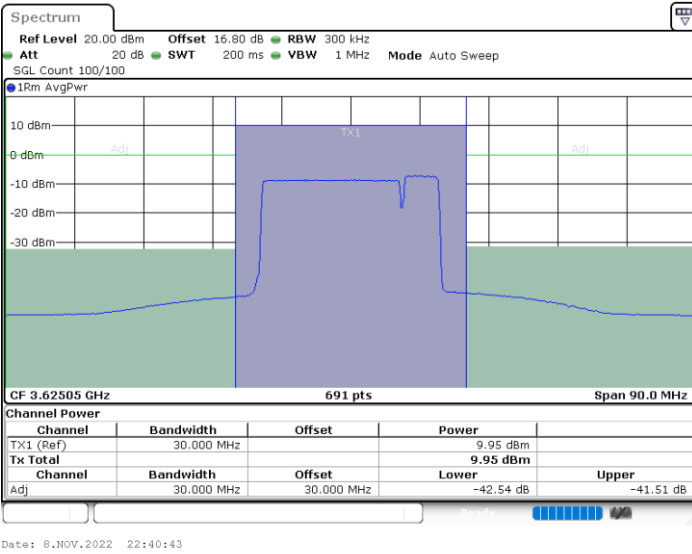

N/A

LTE Band 48C / 15MHz+20MHz

16QAM

Highest Channel / 1RB0 and 1RB99

Highest Channel / 1RB74 and 1RB0

Highest Channel / FullIRB

N/A

LTE Band 48C / 20MHz+5MHz

16QAM

Lowest Channel / 1RB0 and 1RB24

Lowest Channel / 1RB99 and 1RB0

Lowest Channel / FullIRB

N/A

LTE Band 48C / 20MHz+5MHz

16QAM

Middle Channel / 1RB0 and 1RB24

Middle Channel / 1RB99 and 1RB0

Middle Channel / FullIRB

N/A

LTE Band 48C / 20MHz+5MHz

16QAM

Highest Channel / 1RB0 and 1RB24

Highest Channel / 1RB99 and 1RB0

Highest Channel / FullIRB