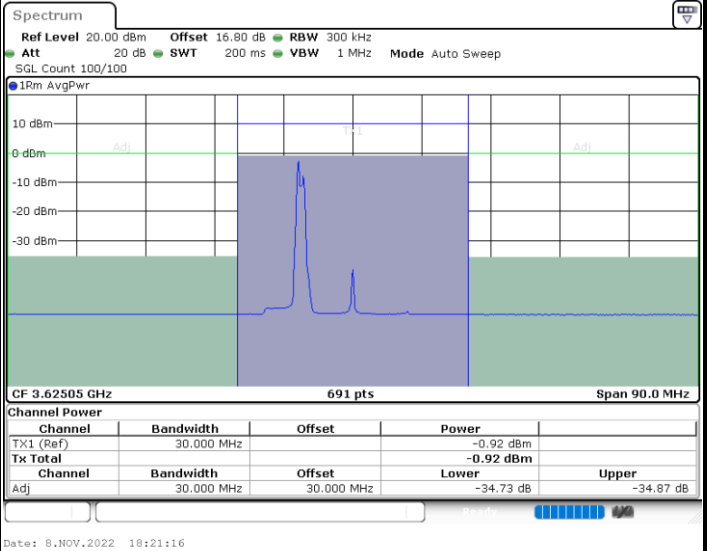

Highest Channel / 1RB99 and 1RB0

Highest Channel / FullIRB

N/A

LTE Band 48C / 5MHz+20MHz

16QAM

Lowest Channel / 1RB0 and 1RB9

Lowest Channel / 1RB24 and 1RB0

Lowest Channel / FullIRB

N/A

LTE Band 48C / 5MHz+20MHz

16QAM

Middle Channel / 1RB0 and 1RB9

Middle Channel / 1RB24 and 1RB0

Middle Channel / FullIRB

N/A

LTE Band 48C / 5MHz+20MHz

16QAM

Highest Channel / 1RB0 and 1RB99

Highest Channel / 1RB24 and 1RB0

Highest Channel / FullIRB

N/A

LTE Band 48C / 10MHz+20MHz

16QAM

Lowest Channel / 1RB0 and 1RB9