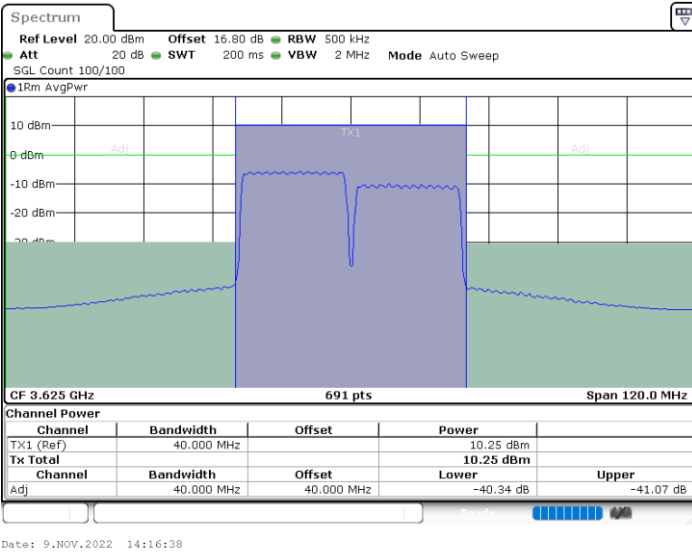

Date: 9.NOV.2022 13:44:35

LTE Band 48C / 20MHz+20MHz

16QAM

MiddleChannel / 1RB0 and 1RB9

Middle Channel / 1RB9 and 1RB0

Middle Channel / FullIRB

N/A

LTE Band 48C / 20MHz+20MHz

16QAM

Highest Channel / 1RB0 and 1RB99

Highest Channel / 1RB99 and 1RB0

Highest Channel / FullIRB

N/A

LTE Band 48C / 5MHz+20MHz

64QAM

Lowest Channel / 1RB0 and 1RB99