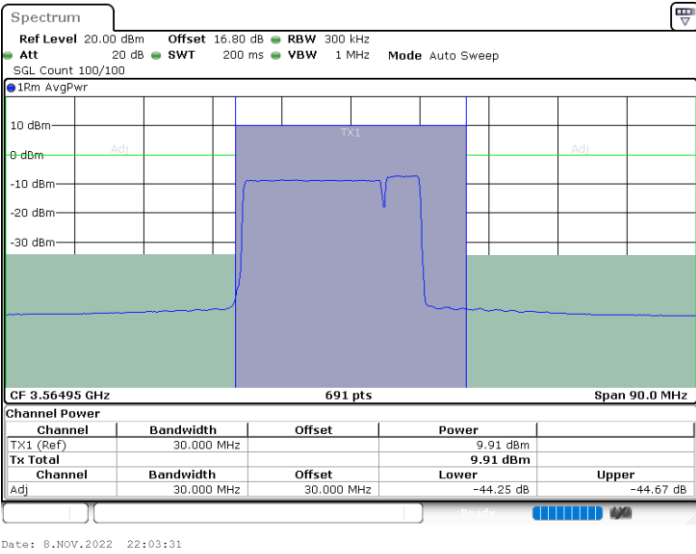

Highest Channel / 1RB0 and 1RB99

Highest Channel / 1RB74 and 1RB0

Highest Channel / FullIRB

N/A

LTE Band 48C / 20MHz+5MHz

64QAM

Lowest Channel / 1RB0 and 1RB24

Lowest Channel / 1RB99 and 1RB0

Lowest Channel / FullIRB

N/A

LTE Band 48C / 20MHz+5MHz

64QAM

Middle Channel / 1RB0 and 1RB24

Middle Channel / 1RB99 and 1RB0

Middle Channel / FullIRB

N/A