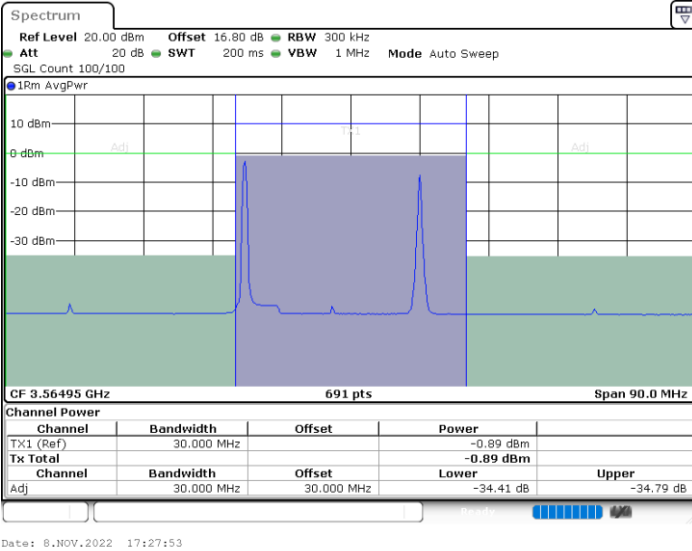

Highest Channel / 1RB99 and 1RB0

Highest Channel / FullIRB

N/A

LTE Band 48C / 5MHz+20MHz

16QAM

Lowest Channel / 1RB0 and 1RB9

Lowest Channel / 1RB24 and 1RB0

Lowest Channel / FullIRB

N/A

LTE Band 48C / 5MHz+20MHz

16QAM

Middle Channel / 1RB0 and 1RB9

Middle Channel / 1RB24 and 1RB0

Middle Channel / FullIRB

N/A

LTE Band 48C / 5MHz+20MHz

16QAM

Highest Channel / 1RB0 and 1RB99

Highest Channel / 1RB24 and 1RB0

Highest Channel / FullIRB

N/A

LTE Band 48C / 10MHz+20MHz

16QAM

Lowest Channel / 1RB0 and 1RB9