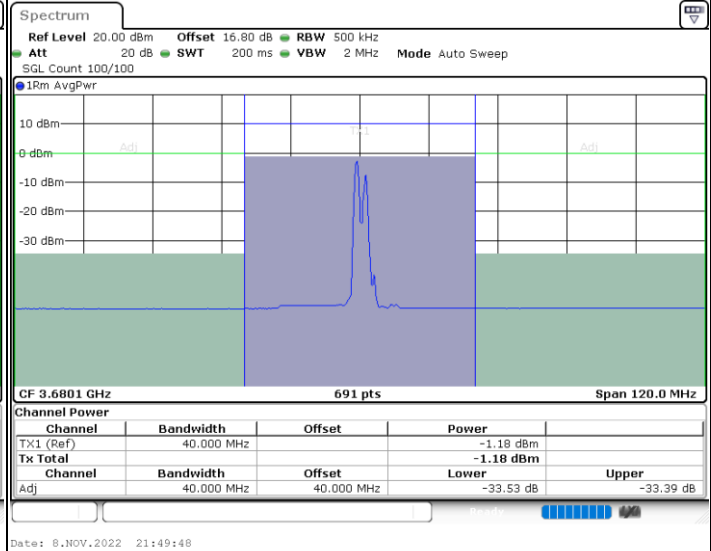

Lowest Channel / 1RB74 and 1RB0

Lowest Channel / FullIRB

N/A

LTE Band 48C / 15MHz+20MHz

16QAM

Middle Channel / 1RB0 and 1RB9

Middle Channel / 1RB74 and 1RB0

Middle Channel / FullIRB

N/A

LTE Band 48C / 15MHz+20MHz

16QAM

Highest Channel / 1RB0 and 1RB99

Highest Channel / 1RB74 and 1RB0

Highest Channel / FullIRB

N/A

LTE Band 48C / 20MHz+5MHz

16QAM

Lowest Channel / 1RB0 and 1RB24

Lowest Channel / 1RB99 and 1RB0

Lowest Channel / FullIRB

N/A

LTE Band 48C / 20MHz+5MHz

16QAM

Middle Channel / 1RB0 and 1RB24

Middle Channel / 1RB99 and 1RB0

Middle Channel / FullIRB

N/A

LTE Band 48C / 20MHz+5MHz

16QAM

Highest Channel / 1RB0 and 1RB24

Highest Channel / 1RB99 and 1RB0

Highest Channel / FullIRB