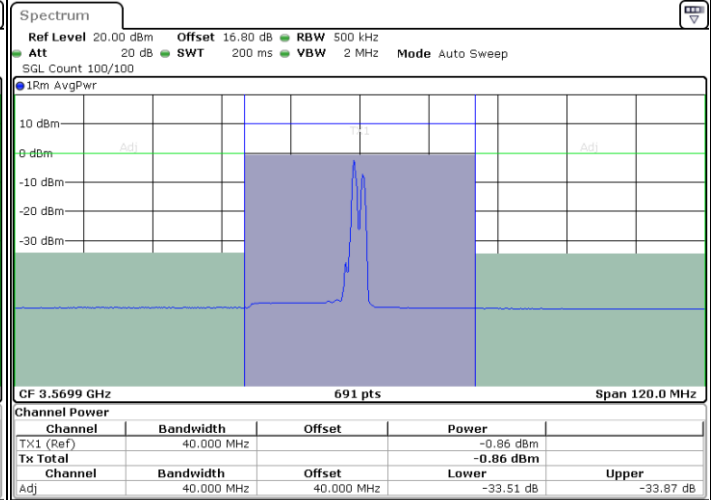

16QAM

Middle Channel / 1RB0 and 1RB49

Middle Channel / 1RB99 and 1RB0

Middle Channel / FullIRB

N/A

LTE Band 48C / 20MHz+10MHz

16QAM

Highest Channel / 1RB0 and 1RB49

Highest Channel / 1RB99 and 1RB0

Highest Channel / FullIRB

N/A

LTE Band 48C / 20MHz+15MHz

16QAM

Lowest Channel / 1RB0 and 1RB74

Lowest Channel / 1RB99 and 1RB0

Date: 9.NOV.2022 10:00:48

Date: 9.NOV.2022 10:12:20

Lowest Channel / FullIRB

N/A

Date: 9.NOV.2022 09:48:10

LTE Band 48C / 20MHz+15MHz

16QAM

Middle Channel / 1RB0 and 1RB74

Middle Channel / 1RB99 and 1RB0

Middle Channel / FullIRB

N/A

LTE Band 48C / 20MHz+15MHz

16QAM

Highest Channel / 1RB0 and 1RB74

Highest Channel / 1RB99 and 1RB0

Highest Channel / FullIRB

N/A