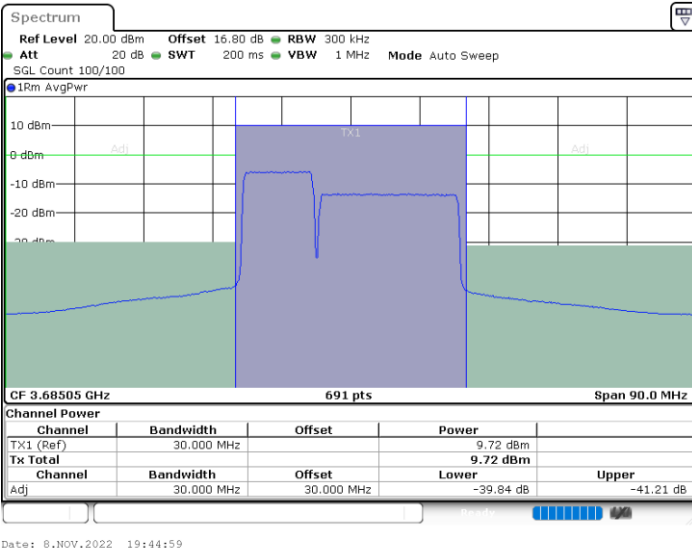

Lowest Channel / FullIRB

N/A

Date: 8.NOV.2022 18:35:49

LTE Band 48C / 10MHz+20MHz

64QAM

Middle Channel / 1RB0 and 1RB9

Middle Channel / 1RB49 and 1RB0

Middle Channel / FullIRB

N/A

LTE Band 48C / 10MHz+20MHz

64QAM

Highest Channel / 1RB0 and 1RB99

Highest Channel / 1RB49 and 1RB0

Highest Channel / FullIRB

N/A

LTE Band 48C / 15MHz+20MHz

64QAM

Lowest Channel / 1RB0 and 1RB9

Lowest Channel / 1RB74 and 1RB0

Lowest Channel / FullIRB

N/A

LTE Band 48C / 15MHz+20MHz

64QAM

Middle Channel / 1RB0 and 1RB9