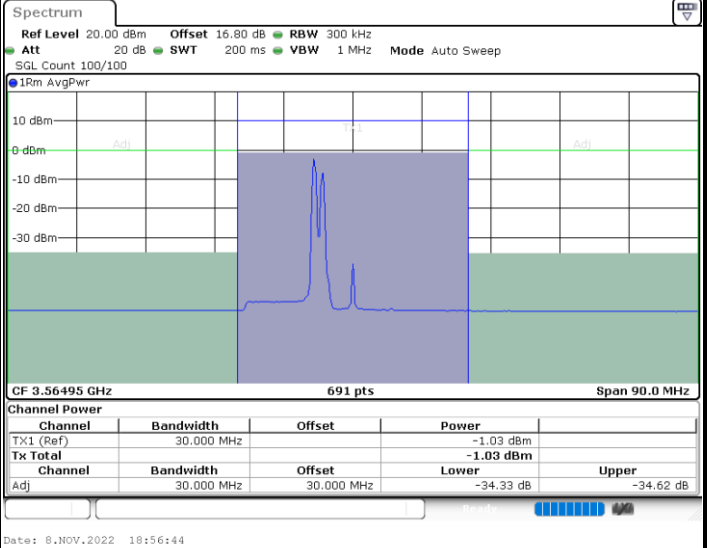

N/A

LTE Band 48C / 5MHz+20MHz

16QAM

Middle Channel / 1RB0 and 1RB9

Middle Channel / 1RB24 and 1RB0

Middle Channel / FullIRB

N/A

LTE Band 48C / 5MHz+20MHz

16QAM

Highest Channel / 1RB0 and 1RB99

Highest Channel / 1RB24 and 1RB0

Highest Channel / FullIRB

N/A

LTE Band 48C / 10MHz+20MHz

16QAM

Lowest Channel / 1RB0 and 1RB9

Lowest Channel / 1RB49 and 1RB0

Lowest Channel / FullIRB

N/A

LTE Band 48C / 10MHz+20MHz

16QAM

Middle Channel / 1RB0 and 1RB9

Middle Channel / 1RB49 and 1RB0

Date: 8.NOV.2022 19:19:49