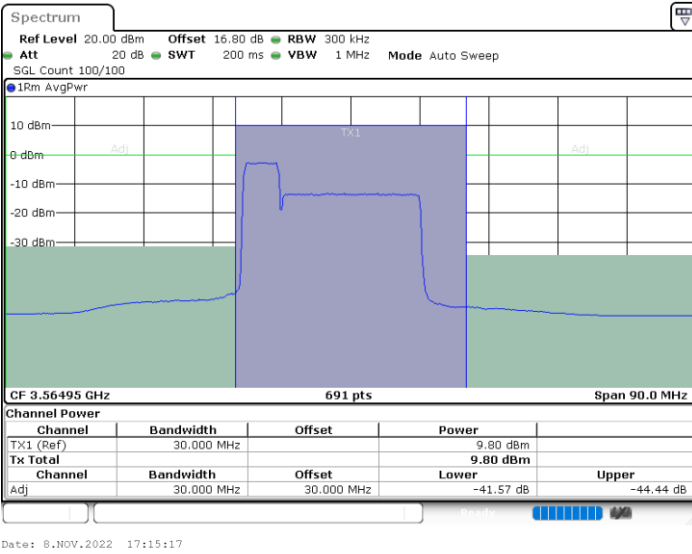

Highest Channel / 1RB99 and 1RB0

Highest Channel / FullIRB

N/A

LTE Band 48C / 5MHz+20MHz

16QAM

Lowest Channel / 1RB0 and 1RB9

Lowest Channel / 1RB24 and 1RB0

Lowest Channel / FullIRB

N/A

LTE Band 48C / 5MHz+20MHz

16QAM

Middle Channel / 1RB0 and 1RB9

Middle Channel / 1RB24 and 1RB0

Middle Channel / FullIRB

N/A

LTE Band 48C / 5MHz+20MHz