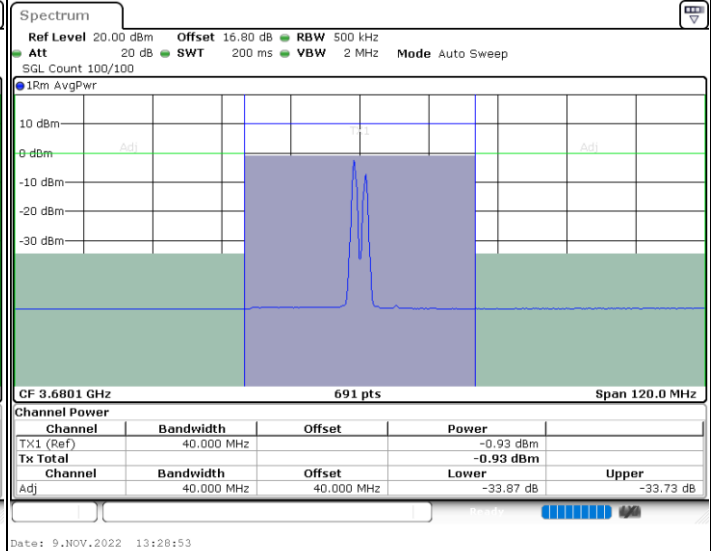

Lowest Channel / 1RB0 and 1RB9

Lowest Channel / 1RB99 and 1RB0

Date: 9.NOV.2022 13:51:19

Date: 9.NOV.2022 14:00:56

Lowest Channel / FullIRB

N/A

Date: 9.NOV.2022 13:43:43

LTE Band 48C / 20MHz+20MHz

QPSK

MiddleChannel / 1RB0 and 1RB9

Middle Channel / 1RB9 and 1RB0

Middle Channel / FullIRB

N/A

LTE Band 48C / 20MHz+20MHz

QPSK

Highest Channel / 1RB0 and 1RB99

Highest Channel / 1RB99 and 1RB0

Highest Channel / FullIRB

N/A

LTE Band 48C / 5MHz+20MHz

16QAM

Lowest Channel / 1RB0 and 1RB9

Lowest Channel / 1RB24 and 1RB0

Lowest Channel / FullIRB