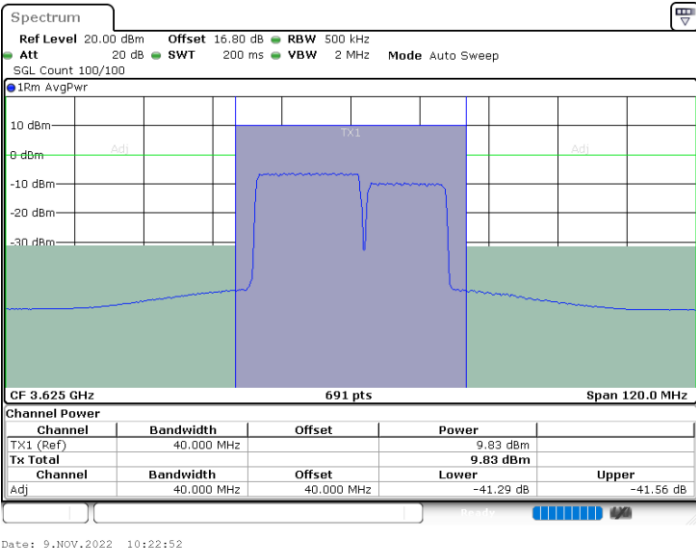

Highest Channel / 1RB99 and 1RB0

Highest Channel / FullIRB

N/A

LTE Band 48C / 20MHz+15MHz

16QAM

Lowest Channel / 1RB0 and 1RB74

Lowest Channel / 1RB99 and 1RB0

Date: 9.NOV.2022 10:00:48

Date: 9.NOV.2022 10:12:20

Lowest Channel / FullIRB

N/A

Date: 9.NOV.2022 09:48:10

LTE Band 48C / 20MHz+15MHz

16QAM

Middle Channel / 1RB0 and 1RB74

Middle Channel / 1RB99 and 1RB0

Middle Channel / FullIRB

N/A

LTE Band 48C / 20MHz+15MHz

16QAM

Highest Channel / 1RB0 and 1RB74

Highest Channel / 1RB99 and 1RB0

Highest Channel / FullIRB

N/A