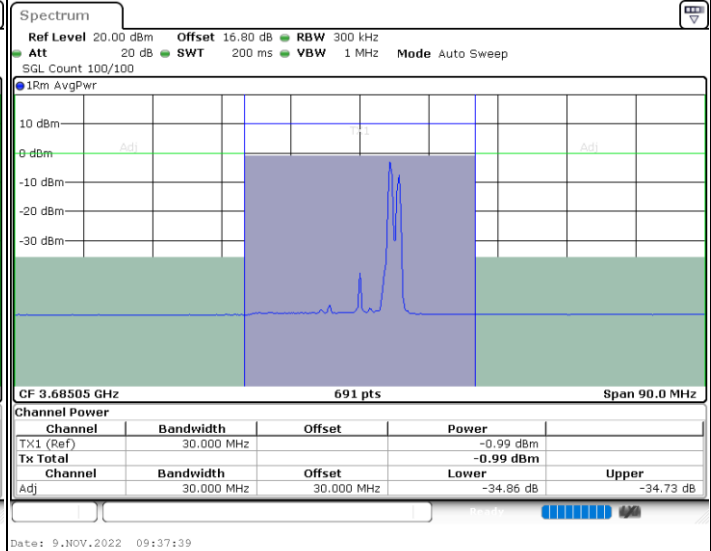

N/A

LTE Band 48C / 20MHz+10MHz

16QAM

Lowest Channel / 1RB0 and 1RB49

Lowest Channel / 1RB99 and 1RB0

Lowest Channel / FullIRB

N/A

LTE Band 48C / 20MHz+10MHz

16QAM

Middle Channel / 1RB0 and 1RB49

Middle Channel / 1RB99 and 1RB0

Middle Channel / FullIRB

N/A

LTE Band 48C / 20MHz+10MHz

16QAM

Highest Channel / 1RB0 and 1RB49

Highest Channel / 1RB99 and 1RB0

Highest Channel / FullIRB

N/A

LTE Band 48C / 20MHz+15MHz

16QAM

Lowest Channel / 1RB0 and 1RB74

Lowest Channel / 1RB99 and 1RB0

Date: 9.NOV.2022 10:00:48