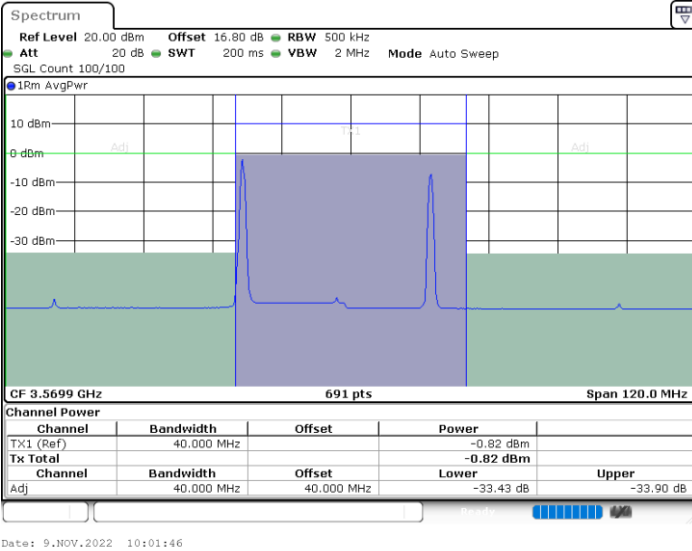

Middle Channel / FullIRB

N/A

LTE Band 48C / 20MHz+10MHz

64QAM

Highest Channel / 1RB0 and 1RB49

Highest Channel / 1RB99 and 1RB0

Date: 9.NOV.2022 09:27:06

Date: 9.NOV.2022 09:38:36

Highest Channel / FullIRB

N/A

Date: 9.NOV.2022 09:16:44

LTE Band 48C / 20MHz+15MHz

64QAM

Lowest Channel / 1RB0 and 1RB74

Lowest Channel / 1RB99 and 1RB0

Lowest Channel / FullIRB

N/A

LTE Band 48C / 20MHz+15MHz

64QAM

Middle Channel / 1RB0 and 1RB74

Middle Channel / 1RB99 and 1RB0

Middle Channel / FullIRB

N/A