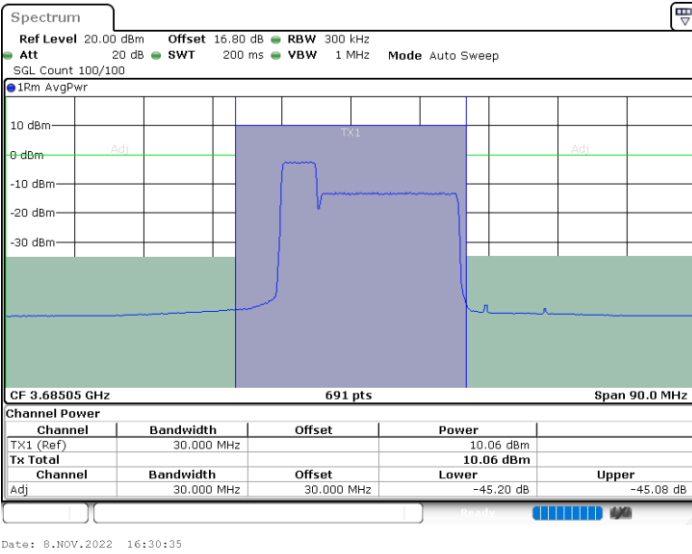

N/A

LTE Band 48C / 5MHz+20MHz

16QAM

Middle Channel / 1RB0 and 1RB9

Middle Channel / 1RB24 and 1RB0

Middle Channel / FullIRB

N/A

LTE Band 48C / 5MHz+20MHz

16QAM

Highest Channel / 1RB0 and 1RB99

Highest Channel / 1RB24 and 1RB0

Highest Channel / FullIRB

N/A

LTE Band 48C / 10MHz+20MHz

16QAM

Lowest Channel / 1RB0 and 1RB9

Lowest Channel / 1RB49 and 1RB0

Lowest Channel / FullIRB

N/A

LTE Band 48C / 10MHz+20MHz

16QAM

Middle Channel / 1RB0 and 1RB9

Middle Channel / 1RB49 and 1RB0

Date: 8.NOV.2022 19:19:49