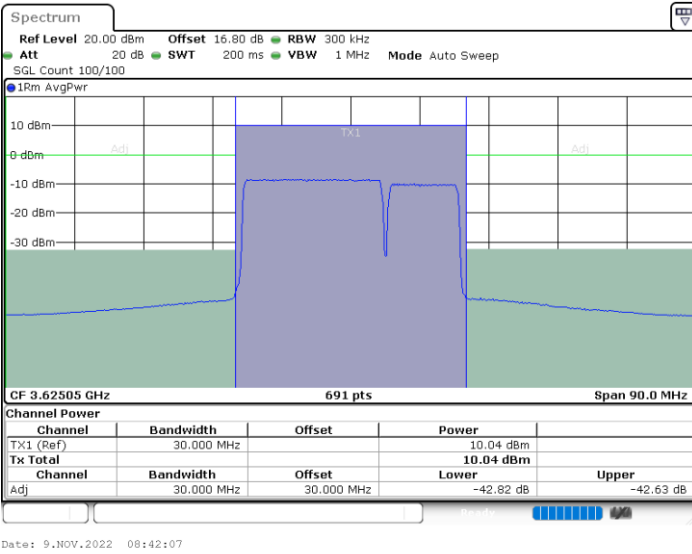

LTE Band 48C / 20MHz+5MHz

64QAM

Highest Channel / 1RB0 and 1RB24

Highest Channel / 1RB99 and 1RB0

Highest Channel / FullIRB

N/A

LTE Band 48C / 20MHz+10MHz

64QAM

Lowest Channel / 1RB0 and 1RB49

Lowest Channel / 1RB99 and 1RB0

Lowest Channel / FullIRB

N/A

LTE Band 48C / 20MHz+10MHz

64QAM

Middle Channel / 1RB0 and 1RB49

Middle Channel / 1RB99 and 1RB0

Middle Channel / FullIRB

N/A

LTE Band 48C / 20MHz+10MHz

64QAM

Highest Channel / 1RB0 and 1RB49

Highest Channel / 1RB99 and 1RB0

Date: 9.NOV.2022 09:27:06

Date: 9.NOV.2022 09:38:36