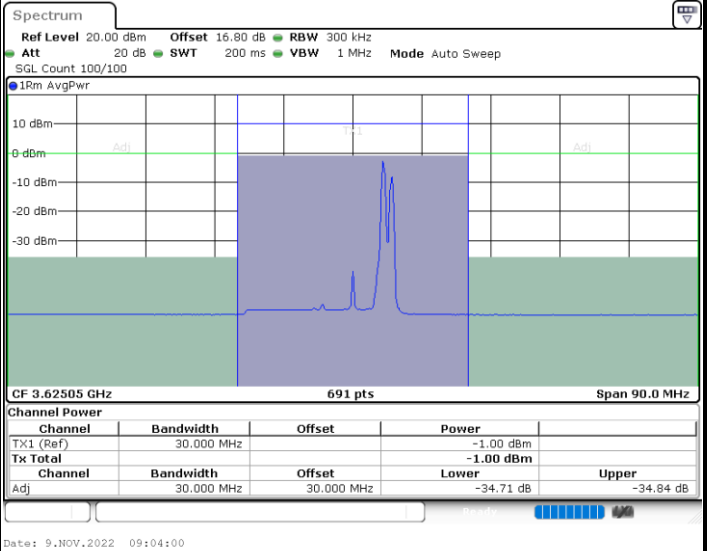

LTE Band 48C / 20MHz+5MHz

64QAM

Highest Channel / 1RB0 and 1RB24

Highest Channel / 1RB99 and 1RB0

Highest Channel / FullIRB

N/A

LTE Band 48C / 20MHz+10MHz

64QAM

Lowest Channel / 1RB0 and 1RB49

Lowest Channel / 1RB99 and 1RB0

Lowest Channel / FullIRB

N/A

LTE Band 48C / 20MHz+10MHz

64QAM

Middle Channel / 1RB0 and 1RB49

Middle Channel / 1RB99 and 1RB0

Middle Channel / FullIRB

N/A

LTE Band 48C / 20MHz+10MHz

64QAM

Highest Channel / 1RB0 and 1RB49

Highest Channel / 1RB99 and 1RB0

Date: 9.NOV.2022 09:27:06

Date: 9.NOV.2022 09:38:36

Highest Channel / FullIRB

N/A

Date: 9.NOV.2022 09:16:44

LTE Band 48C / 20MHz+15MHz

64QAM

Lowest Channel / 1RB0 and 1RB74

Lowest Channel / 1RB99 and 1RB0

Lowest Channel / FullIRB