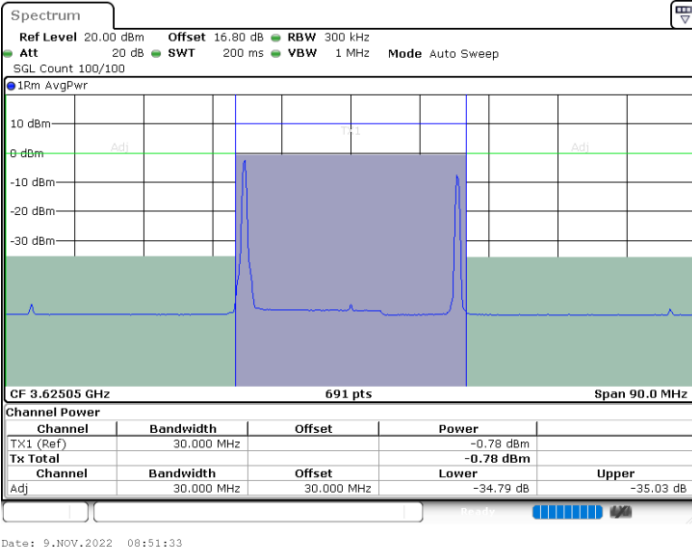

Middle Channel / 1RB99 and 1RB0

Middle Channel / FullIRB

N/A

LTE Band 48C / 20MHz+5MHz

16QAM

Highest Channel / 1RB0 and 1RB24

Highest Channel / 1RB99 and 1RB0

Highest Channel / FullIRB

N/A

LTE Band 48C / 20MHz+10MHz

16QAM

Lowest Channel / 1RB0 and 1RB49

Lowest Channel / 1RB99 and 1RB0

Lowest Channel / FullIRB

N/A

LTE Band 48C / 20MHz+10MHz

16QAM

Middle Channel / 1RB0 and 1RB49

Middle Channel / 1RB99 and 1RB0

Middle Channel / FullIRB

N/A

LTE Band 48C / 20MHz+10MHz

16QAM

Highest Channel / 1RB0 and 1RB49