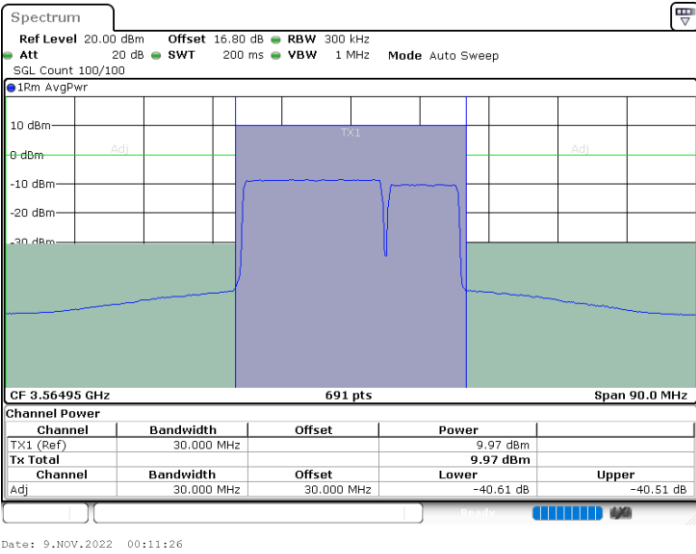

Lowest Channel / FullIRB

N/A

LTE Band 48C / 20MHz+5MHz

64QAM

Middle Channel / 1RB0 and 1RB24

Middle Channel / 1RB99 and 1RB0

Middle Channel / FullIRB

N/A

LTE Band 48C / 20MHz+5MHz

64QAM

Highest Channel / 1RB0 and 1RB24

Highest Channel / 1RB99 and 1RB0

Highest Channel / FullIRB

N/A

LTE Band 48C / 20MHz+10MHz

64QAM

Lowest Channel / 1RB0 and 1RB49

Lowest Channel / 1RB99 and 1RB0

Lowest Channel / FullIRB

N/A

LTE Band 48C / 20MHz+10MHz

64QAM

Middle Channel / 1RB0 and 1RB49

Middle Channel / 1RB99 and 1RB0