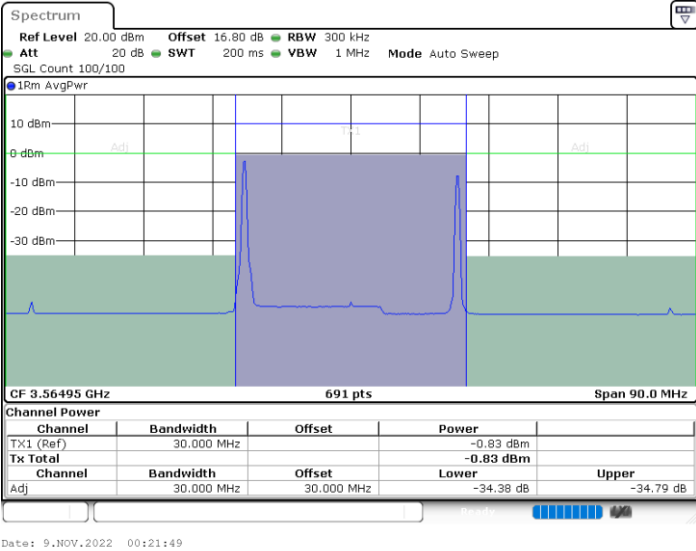

Lowest Channel / FullIRB

N/A

LTE Band 48C / 20MHz+5MHz

64QAM

Middle Channel / 1RB0 and 1RB24

Middle Channel / 1RB99 and 1RB0

Middle Channel / FullIRB

N/A

LTE Band 48C / 20MHz+5MHz

64QAM

Highest Channel / 1RB0 and 1RB24

Highest Channel / 1RB99 and 1RB0

Highest Channel / FullIRB

N/A

LTE Band 48C / 20MHz+10MHz

64QAM

Lowest Channel / 1RB0 and 1RB49

Lowest Channel / 1RB99 and 1RB0

Lowest Channel / FullIRB

N/A

LTE Band 48C / 20MHz+10MHz

64QAM

Middle Channel / 1RB0 and 1RB49

Middle Channel / 1RB99 and 1RB0