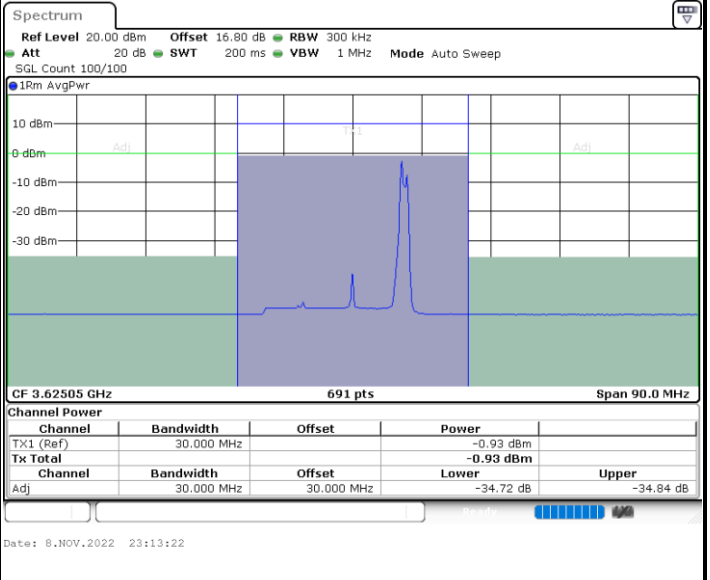

Highest Channel / 1RB0 and 1RB99

Highest Channel / 1RB74 and 1RB0

Highest Channel / FullIRB

N/A

LTE Band 48C / 20MHz+5MHz

64QAM

Lowest Channel / 1RB0 and 1RB24

Lowest Channel / 1RB99 and 1RB0

Lowest Channel / FullIRB

N/A

LTE Band 48C / 20MHz+5MHz

64QAM

Middle Channel / 1RB0 and 1RB24

Middle Channel / 1RB99 and 1RB0

Middle Channel / FullIRB

N/A

LTE Band 48C / 20MHz+5MHz

64QAM

Highest Channel / 1RB0 and 1RB24

Highest Channel / 1RB99 and 1RB0

Highest Channel / FullIRB

N/A

LTE Band 48C / 20MHz+10MHz

64QAM