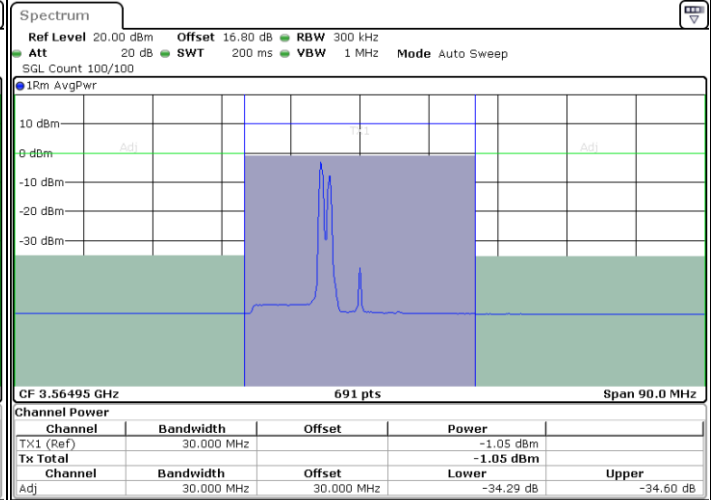

N/A

LTE Band 48C / 5MHz+20MHz

64QAM

Highest Channel / 1RB0 and 1RB99

Highest Channel / 1RB24 and 1RB0

Date: 8.NOV.2022 16:44:07

Date: 8.NOV.2022 17:04:54

Highest Channel / FullIRB

N/A

Date: 8.NOV.2022 16:33:45

LTE Band 48C / 10MHz+20MHz

64QAM

Lowest Channel / 1RB0 and 1RB9

Lowest Channel / 1RB49 and 1RB0

Date: 8.NOV.2022 18:46:11

Date: 8.NOV.2022 18:57:41

Lowest Channel / FullIRB

N/A

Date: 8.NOV.2022 18:35:49

LTE Band 48C / 10MHz+20MHz

64QAM

Middle Channel / 1RB0 and 1RB9

Middle Channel / 1RB49 and 1RB0

Middle Channel / FullIRB