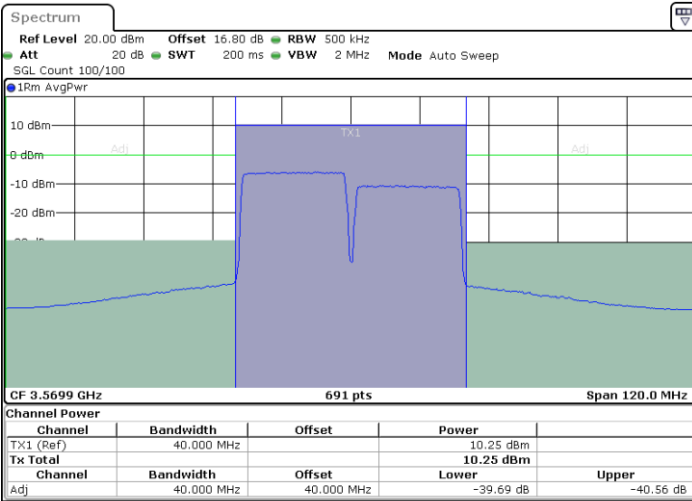

Middle Channel / FullIRB

N/A

LTE Band 48C / 20MHz+15MHz

16QAM

Highest Channel / 1RB0 and 1RB74

Highest Channel / 1RB99 and 1RB0

Highest Channel / FullIRB

N/A

LTE Band 48C / 20MHz+20MHz

16QAM

Lowest Channel / 1RB0 and 1RB9

Lowest Channel / 1RB99 and 1RB0

Date: 9.NOV.2022 13:56:15

Date: 9.NOV.2022 14:06:54

Lowest Channel / FullIRB

N/A

Date: 9.NOV.2022 13:44:35

LTE Band 48C / 20MHz+20MHz

16QAM

MiddleChannel / 1RB0 and 1RB9

Middle Channel / 1RB9 and 1RB0

Middle Channel / FullIRB

N/A

LTE Band 48C / 20MHz+20MHz

16QAM

Highest Channel / 1RB0 and 1RB99

Highest Channel / 1RB99 and 1RB0

Highest Channel / FullIRB

N/A

LTE Band 48C / 5MHz+20MHz

64QAM

Lowest Channel / 1RB0 and 1RB99