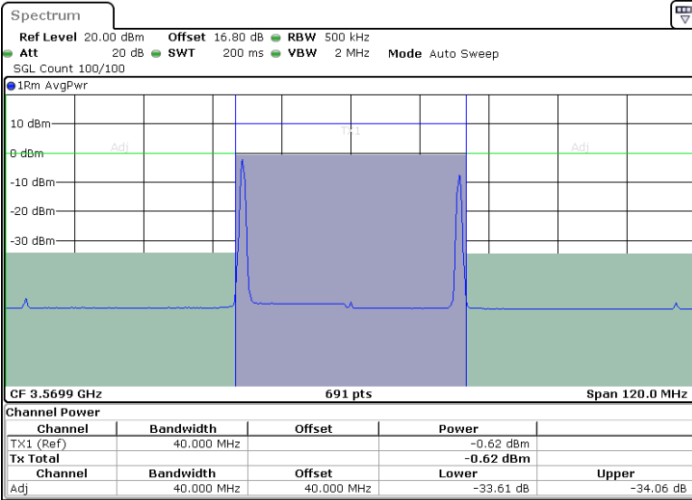

Middle Channel / FullIRB

N/A

LTE Band 48C / 20MHz+15MHz

16QAM

Highest Channel / 1RB0 and 1RB74

Highest Channel / 1RB99 and 1RB0

Highest Channel / FullIRB

N/A

LTE Band 48C / 20MHz+20MHz

16QAM

Lowest Channel / 1RB0 and 1RB9

Lowest Channel / 1RB99 and 1RB0

Date: 9.NOV.2022 13:56:15

Date: 9.NOV.2022 14:06:54

Lowest Channel / FullIRB

N/A