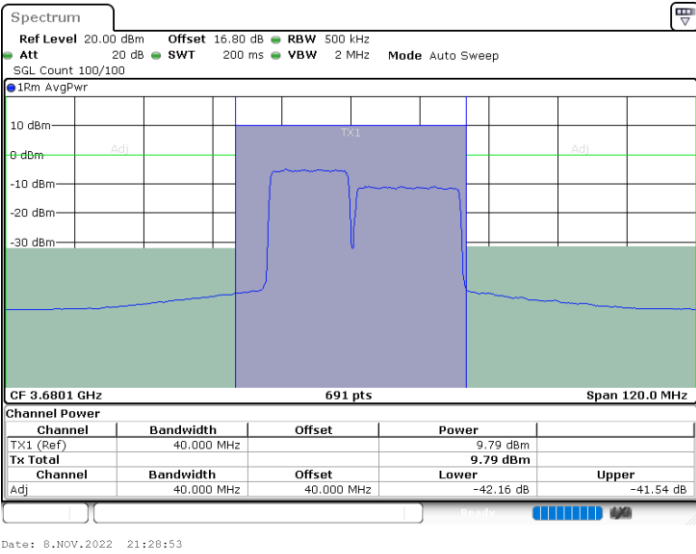

Middle Channel / 1RB74 and 1RB0

Date: 8.NOV.2022 21:04:39

Date: 8.NOV.2022 21:16:09

Middle Channel / FullIRB

N/A

Date: 8.NOV.2022 20:54:15

LTE Band 48C / 15MHz+20MHz

64QAM

Highest Channel / 1RB0 and 1RB99

Highest Channel / 1RB74 and 1RB0

Highest Channel / FullIRB

N/A

LTE Band 48C / 20MHz+5MHz

64QAM

Lowest Channel / 1RB0 and 1RB24

Lowest Channel / 1RB99 and 1RB0