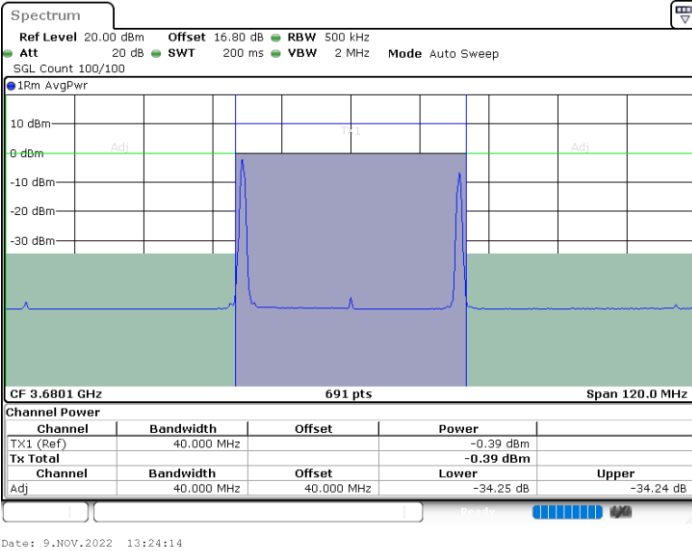

LTE Band 48C / 20MHz+20MHz

16QAM

Lowest Channel / 1RB0 and 1RB9

Lowest Channel / 1RB99 and 1RB0

Date: 9.NOV.2022 13:56:15

Date: 9.NOV.2022 14:06:54

Lowest Channel / FullIRB

N/A

Date: 9.NOV.2022 13:44:35

LTE Band 48C / 20MHz+20MHz

16QAM

MiddleChannel / 1RB0 and 1RB9

Middle Channel / 1RB9 and 1RB0

Middle Channel / FullIRB

N/A

LTE Band 48C / 20MHz+20MHz

16QAM

Highest Channel / 1RB0 and 1RB99

Highest Channel / 1RB99 and 1RB0

Highest Channel / FullIRB

N/A

LTE Band 48C / 5MHz+20MHz

64QAM

Lowest Channel / 1RB0 and 1RB99