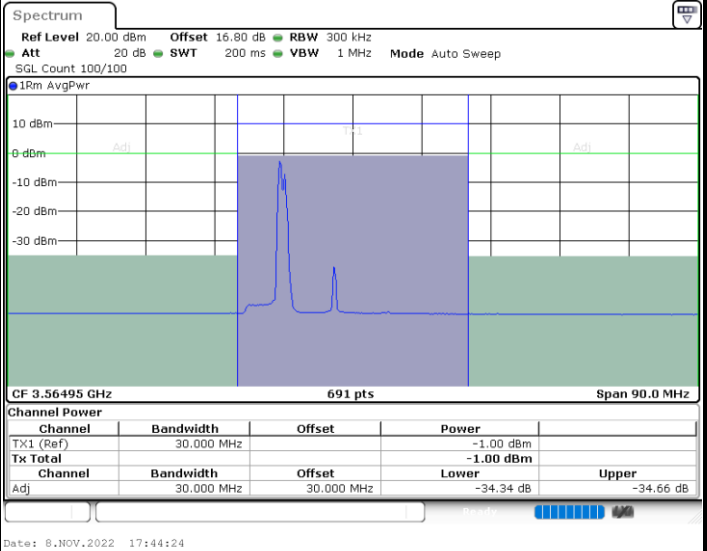

16QAM

Highest Channel / 1RB0 and 1RB99

Highest Channel / 1RB99 and 1RB0

Highest Channel / FullIRB

N/A

LTE Band 48C / 5MHz+20MHz

64QAM

Lowest Channel / 1RB0 and 1RB99

Lowest Channel / 1RB24 and 1RB0

Lowest Channel / FullIRB

N/A

LTE Band 48C / 5MHz+20MHz

64QAM

Middle Channel / 1RB0 and 1RB9

Middle Channel / 1RB24 and 1RB0

Middle Channel / FullIRB