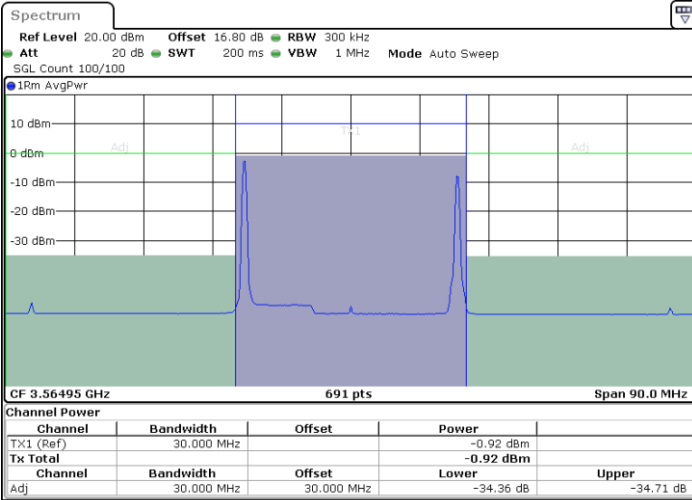

N/A

LTE Band 48C / 5MHz+20MHz

64QAM

Highest Channel / 1RB0 and 1RB99

Highest Channel / 1RB24 and 1RB0

Date: 8.NOV.2022 16:44:07

Date: 8.NOV.2022 17:04:54

Highest Channel / FullIRB

N/A

Date: 8.NOV.2022 16:33:45

LTE Band 48C / 10MHz+20MHz

64QAM

Lowest Channel / 1RB0 and 1RB9

Lowest Channel / 1RB49 and 1RB0

Date: 8.NOV.2022 18:46:11

Date: 8.NOV.2022 18:57:41

Lowest Channel / FullIRB

N/A

Date: 8.NOV.2022 18:35:49

LTE Band 48C / 10MHz+20MHz

64QAM

Middle Channel / 1RB0 and 1RB9

Middle Channel / 1RB49 and 1RB0

Middle Channel / FullIRB

N/A

LTE Band 48C / 10MHz+20MHz

64QAM

Highest Channel / 1RB0 and 1RB99

Highest Channel / 1RB49 and 1RB0

Highest Channel / FullIRB

N/A

LTE Band 48C / 15MHz+20MHz