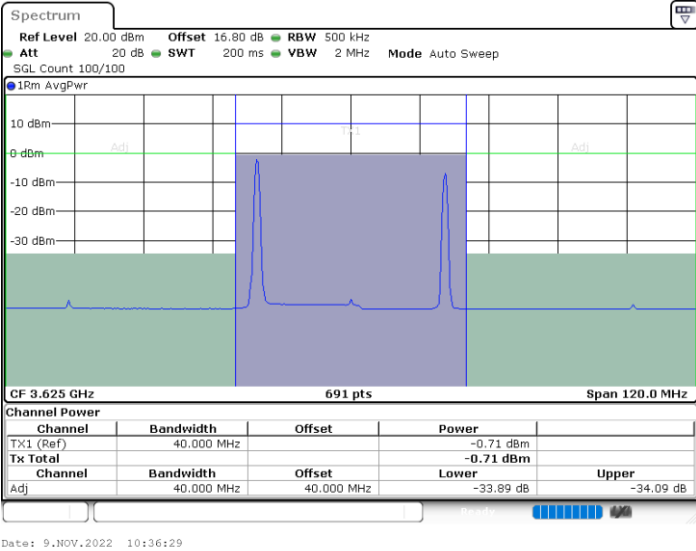

Highest Channel / FullIRB

N/A

Date: 9.NOV.2022 09:16:44

LTE Band 48C / 20MHz+15MHz

64QAM

Lowest Channel / 1RB0 and 1RB74

Lowest Channel / 1RB99 and 1RB0

Lowest Channel / FullIRB

N/A

LTE Band 48C / 20MHz+15MHz

64QAM

Middle Channel / 1RB0 and 1RB74

Middle Channel / 1RB99 and 1RB0

Middle Channel / FullIRB

N/A