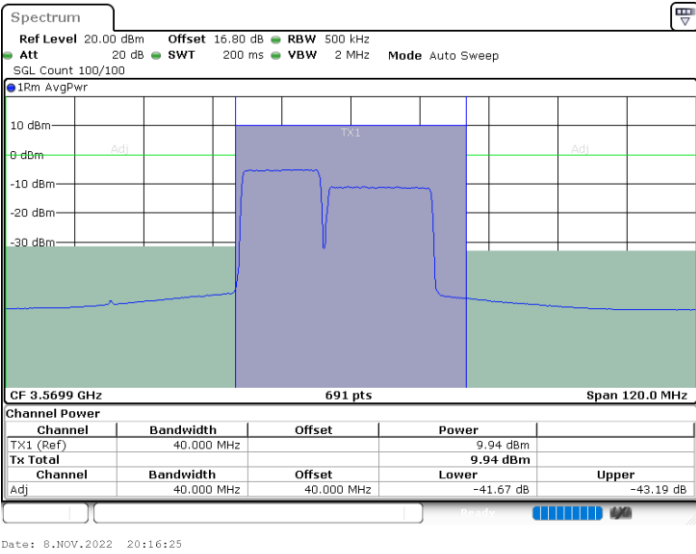

Date: 8.NOV.2022 19:54:24

Date: 8.NOV.2022 20:05:53

Highest Channel / FullIRB

N/A

Date: 8.NOV.2022 19:41:48

LTE Band 48C / 15MHz+20MHz

16QAM

Lowest Channel / 1RB0 and 1RB9

Lowest Channel / 1RB74 and 1RB0

Lowest Channel / FullIRB

N/A

LTE Band 48C / 15MHz+20MHz

16QAM

Middle Channel / 1RB0 and 1RB9

Middle Channel / 1RB74 and 1RB0

Middle Channel / FullIRB

N/A

LTE Band 48C / 15MHz+20MHz

16QAM

Highest Channel / 1RB0 and 1RB99

Highest Channel / 1RB74 and 1RB0

Highest Channel / FullIRB

N/A

LTE Band 48C / 20MHz+5MHz