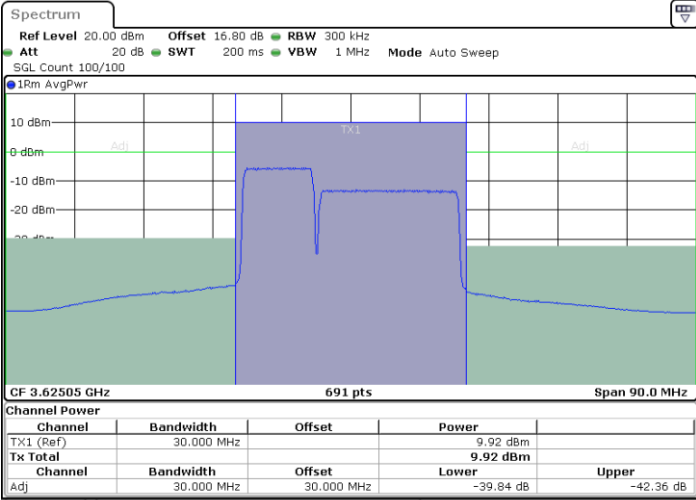

16QAM

Highest Channel / 1RB0 and 1RB99

Highest Channel / 1RB24 and 1RB0

Highest Channel / FullIRB

N/A

LTE Band 48C / 10MHz+20MHz

16QAM

Lowest Channel / 1RB0 and 1RB9

Lowest Channel / 1RB49 and 1RB0

Lowest Channel / FullIRB

N/A

LTE Band 48C / 10MHz+20MHz

16QAM

Middle Channel / 1RB0 and 1RB9

Middle Channel / 1RB49 and 1RB0

Date: 8.NOV.2022 19:19:49

Date: 8.NOV.2022 19:31:18

Middle Channel / FullIRB

N/A

Date: 8.NOV.2022 19:07:13

LTE Band 48C / 10MHz+20MHz

16QAM

Highest Channel / 1RB0 and 1RB99

Highest Channel / 1RB49 and 1RB0