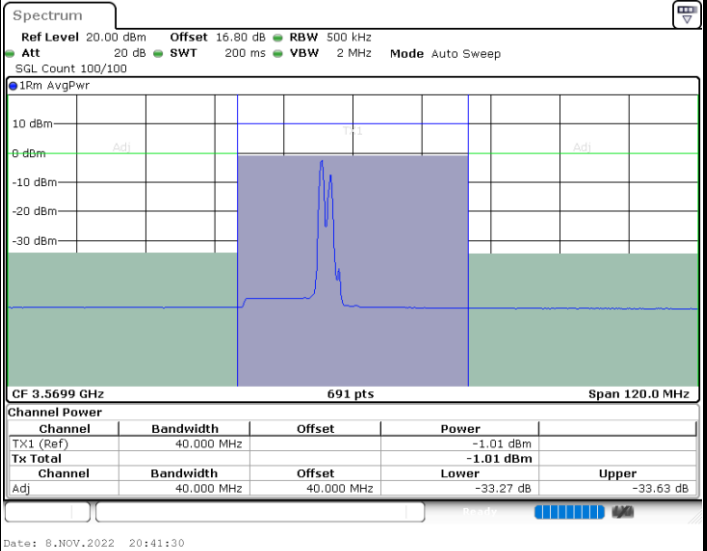

Lowest Channel / FullIRB

N/A

Date: 8.NOV.2022 18:35:49

LTE Band 48C / 10MHz+20MHz

64QAM

Middle Channel / 1RB0 and 1RB9

Middle Channel / 1RB49 and 1RB0

Middle Channel / FullIRB

N/A

LTE Band 48C / 10MHz+20MHz

64QAM

Highest Channel / 1RB0 and 1RB99

Highest Channel / 1RB49 and 1RB0

Highest Channel / FullIRB

N/A

LTE Band 48C / 15MHz+20MHz

64QAM

Lowest Channel / 1RB0 and 1RB9

Lowest Channel / 1RB74 and 1RB0

Lowest Channel / FullIRB

N/A

LTE Band 48C / 15MHz+20MHz

64QAM

Middle Channel / 1RB0 and 1RB9