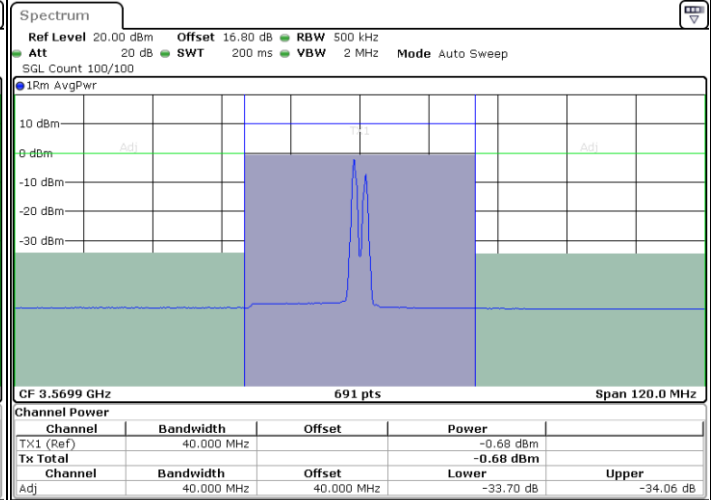

Middle Channel / FullIRB

N/A

LTE Band 48C / 20MHz+15MHz

16QAM

Highest Channel / 1RB0 and 1RB74

Highest Channel / 1RB99 and 1RB0

Highest Channel / FullIRB

N/A

LTE Band 48C / 20MHz+20MHz

16QAM

Lowest Channel / 1RB0 and 1RB9

Lowest Channel / 1RB99 and 1RB0

Date: 9.NOV.2022 13:56:15

Date: 9.NOV.2022 14:06:54

Lowest Channel / FullIRB

N/A

16QAM

Highest Channel / 1RB0 and 1RB99

Highest Channel / 1RB99 and 1RB0

Highest Channel / FullIRB

N/A

LTE Band 48C / 5MHz+20MHz

64QAM

Lowest Channel / 1RB0 and 1RB99