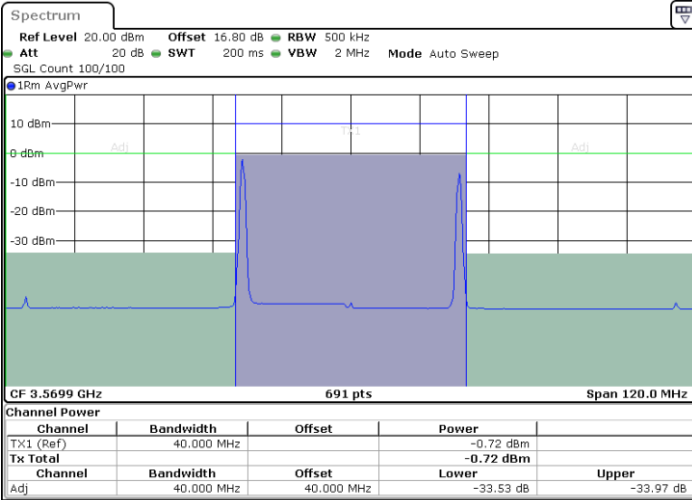

LTE Band 48C / 20MHz+15MHz

QPSK

Highest Channel / 1RB0 and 1RB74

Highest Channel / 1RB99 and 1RB0

Highest Channel / FullIRB

N/A

LTE Band 48C / 20MHz+20MHz

QPSK

Lowest Channel / 1RB0 and 1RB9

Lowest Channel / 1RB99 and 1RB0

Date: 9.NOV.2022 13:51:19

Date: 9.NOV.2022 14:00:56

Lowest Channel / FullIRB

N/A

Date: 9.NOV.2022 13:43:43

LTE Band 48C / 20MHz+20MHz