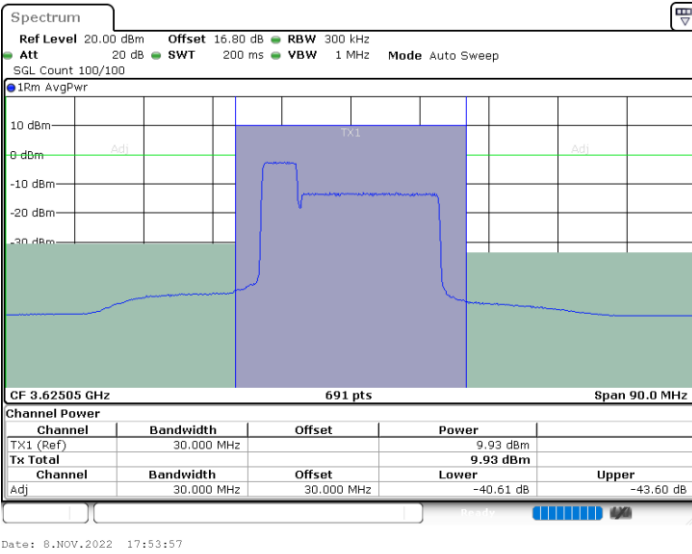

Highest Channel / 1RB99 and 1RB0

Highest Channel / FullIRB

N/A

LTE Band 48C / 5MHz+20MHz

16QAM

Lowest Channel / 1RB0 and 1RB9

Lowest Channel / 1RB24 and 1RB0

Lowest Channel / FullIRB

N/A

LTE Band 48C / 5MHz+20MHz

16QAM

Middle Channel / 1RB0 and 1RB9

Middle Channel / 1RB24 and 1RB0

Middle Channel / FullIRB

N/A

LTE Band 48C / 5MHz+20MHz

16QAM

Highest Channel / 1RB0 and 1RB99

Highest Channel / 1RB24 and 1RB0

Highest Channel / FullIRB

N/A

LTE Band 48C / 10MHz+20MHz

16QAM

Lowest Channel / 1RB0 and 1RB9