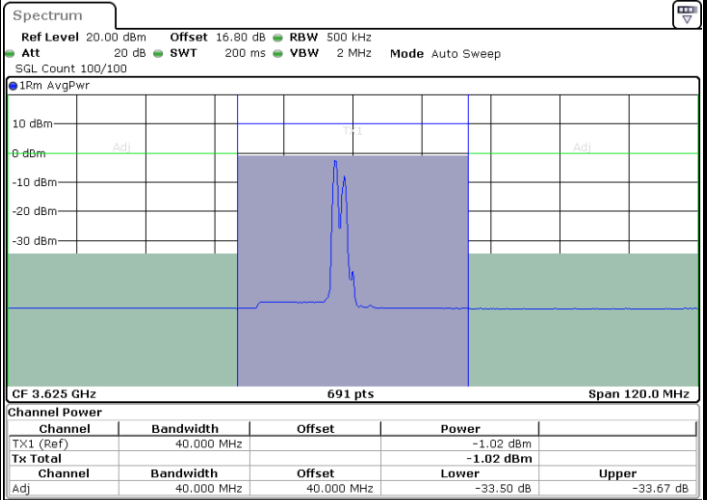

Date: 8.NOV.2022 21:16:09