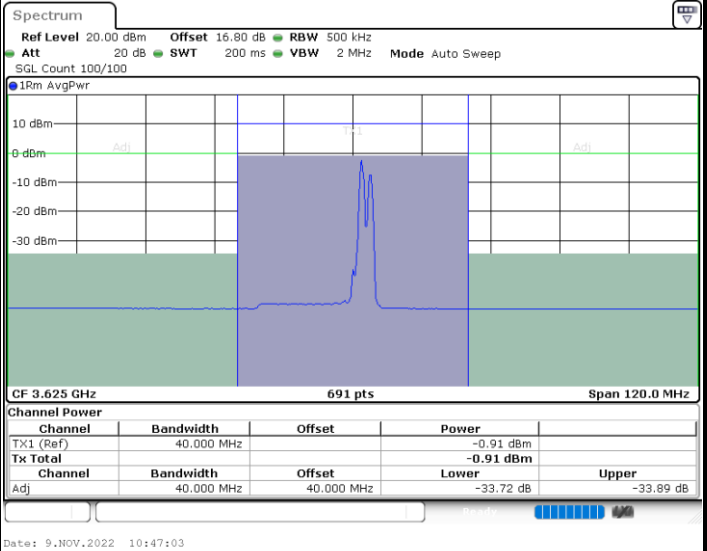

Highest Channel / 1RB99 and 1RB0

Highest Channel / FullIRB

N/A

LTE Band 48C / 20MHz+15MHz

16QAM

Lowest Channel / 1RB0 and 1RB74

Lowest Channel / 1RB99 and 1RB0

Date: 9.NOV.2022 10:00:48

Date: 9.NOV.2022 10:12:20

Lowest Channel / FullIRB

N/A

Date: 9.NOV.2022 09:48:10

LTE Band 48C / 20MHz+15MHz

16QAM

Middle Channel / 1RB0 and 1RB74

Middle Channel / 1RB99 and 1RB0

Middle Channel / FullIRB

N/A

LTE Band 48C / 20MHz+15MHz

16QAM

Highest Channel / 1RB0 and 1RB74

Highest Channel / 1RB99 and 1RB0

Highest Channel / FullIRB

N/A