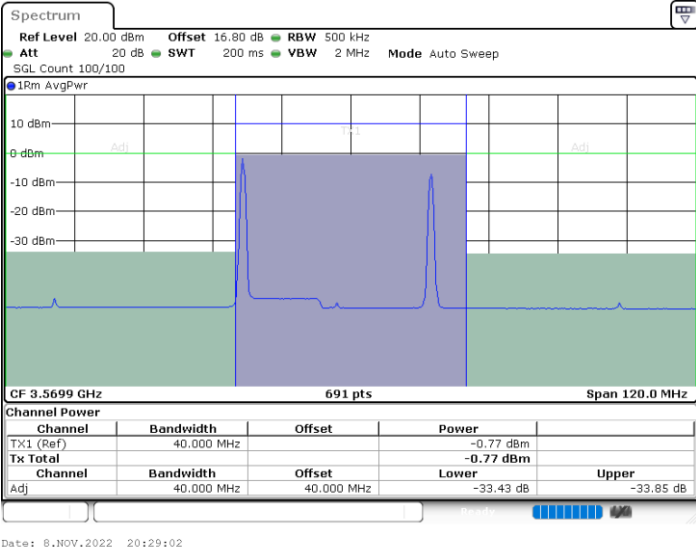

Date: 8.NOV.2022 19:54:24

Date: 8.NOV.2022 20:05:53

Highest Channel / FullIRB

N/A

Date: 8.NOV.2022 19:41:48

LTE Band 48C / 15MHz+20MHz

16QAM

Lowest Channel / 1RB0 and 1RB9

Lowest Channel / 1RB74 and 1RB0

Lowest Channel / FullIRB

N/A

LTE Band 48C / 15MHz+20MHz

16QAM

Middle Channel / 1RB0 and 1RB9

Middle Channel / 1RB74 and 1RB0

Middle Channel / FullIRB

N/A

LTE Band 48C / 15MHz+20MHz

16QAM

Highest Channel / 1RB0 and 1RB99

Highest Channel / 1RB74 and 1RB0

Highest Channel / FullIRB

N/A

LTE Band 48C / 20MHz+5MHz