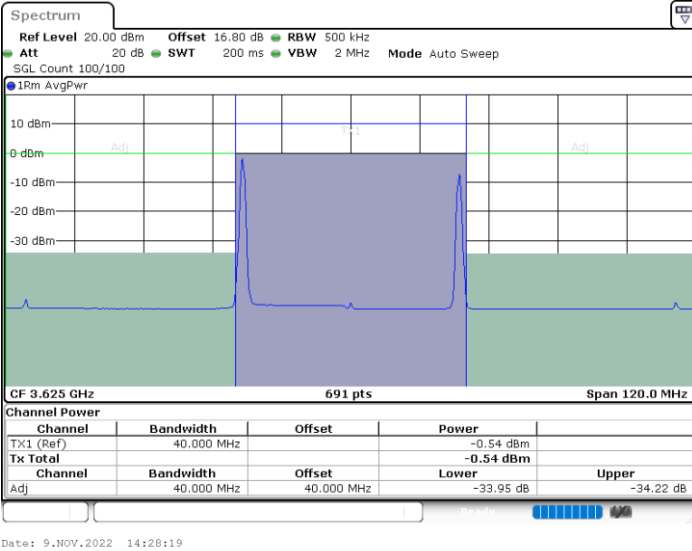

LTE Band 48C / 20MHz+20MHz

16QAM

Lowest Channel / 1RB0 and 1RB9

Lowest Channel / 1RB99 and 1RB0

Date: 9.NOV.2022 13:56:15

Date: 9.NOV.2022 14:06:54

Lowest Channel / FullIRB

N/A

Date: 9.NOV.2022 13:44:35

LTE Band 48C / 20MHz+20MHz

16QAM

MiddleChannel / 1RB0 and 1RB9

Middle Channel / 1RB9 and 1RB0

Middle Channel / FullIRB

N/A

LTE Band 48C / 20MHz+20MHz

16QAM

Highest Channel / 1RB0 and 1RB99

Highest Channel / 1RB99 and 1RB0

Highest Channel / FullIRB

N/A

LTE Band 48C / 5MHz+20MHz

64QAM

Lowest Channel / 1RB0 and 1RB99