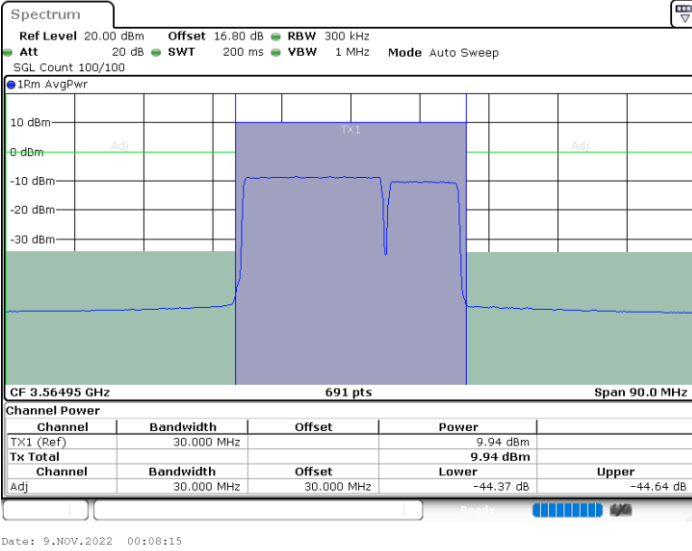

Middle Channel / 1RB99 and 1RB0

Middle Channel / FullIRB

N/A

LTE Band 48C / 20MHz+5MHz

16QAM

Highest Channel / 1RB0 and 1RB24

Highest Channel / 1RB99 and 1RB0

Highest Channel / FullIRB

N/A

LTE Band 48C / 20MHz+10MHz

16QAM

Lowest Channel / 1RB0 and 1RB49

Lowest Channel / 1RB99 and 1RB0

Lowest Channel / FullIRB

N/A

LTE Band 48C / 20MHz+10MHz

16QAM

Middle Channel / 1RB0 and 1RB49

Middle Channel / 1RB99 and 1RB0

Middle Channel / FullIRB

N/A

LTE Band 48C / 20MHz+10MHz

16QAM

Highest Channel / 1RB0 and 1RB49