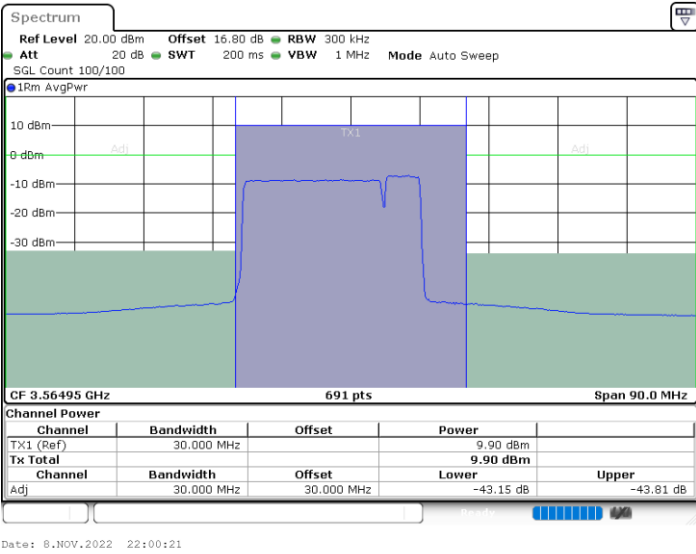

N/A

LTE Band 48C / 15MHz+20MHz

16QAM

Highest Channel / 1RB0 and 1RB99

Highest Channel / 1RB74 and 1RB0

Highest Channel / FullIRB

N/A

LTE Band 48C / 20MHz+5MHz

16QAM

Lowest Channel / 1RB0 and 1RB24

Lowest Channel / 1RB99 and 1RB0

Lowest Channel / FullIRB

N/A

LTE Band 48C / 20MHz+5MHz

16QAM

Middle Channel / 1RB0 and 1RB24

Middle Channel / 1RB99 and 1RB0

Middle Channel / FullIRB

N/A

LTE Band 48C / 20MHz+5MHz

16QAM

Highest Channel / 1RB0 and 1RB24

Highest Channel / 1RB99 and 1RB0

Highest Channel / FullIRB