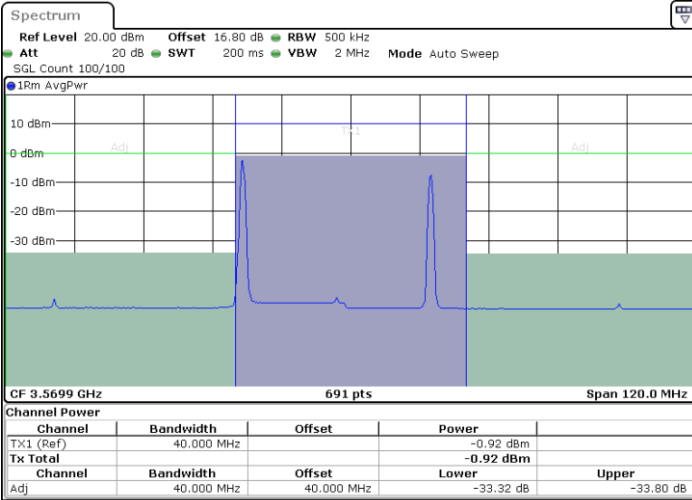

16QAM

Middle Channel / 1RB0 and 1RB49

Middle Channel / 1RB99 and 1RB0

Middle Channel / FullIRB

N/A

LTE Band 48C / 20MHz+10MHz

16QAM

Highest Channel / 1RB0 and 1RB49

Highest Channel / 1RB99 and 1RB0

Highest Channel / FullIRB

N/A

LTE Band 48C / 20MHz+15MHz

16QAM

Lowest Channel / 1RB0 and 1RB74

Lowest Channel / 1RB99 and 1RB0

Date: 9.NOV.2022 10:00:48

Date: 9.NOV.2022 10:12:20

Lowest Channel / FullIRB

N/A

Date: 9.NOV.2022 09:48:10

LTE Band 48C / 20MHz+15MHz

16QAM

Middle Channel / 1RB0 and 1RB74

Middle Channel / 1RB99 and 1RB0

Middle Channel / FullIRB

N/A

LTE Band 48C / 20MHz+15MHz

16QAM

Highest Channel / 1RB0 and 1RB74

Highest Channel / 1RB99 and 1RB0

Highest Channel / FullIRB

N/A