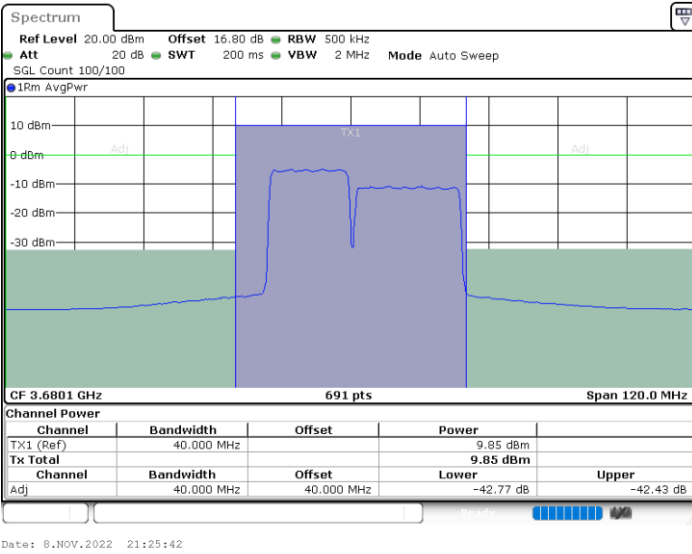

N/A

LTE Band 48C / 15MHz+20MHz

16QAM

Highest Channel / 1RB0 and 1RB99

Highest Channel / 1RB74 and 1RB0

Highest Channel / FullIRB

N/A

LTE Band 48C / 20MHz+5MHz

16QAM

Lowest Channel / 1RB0 and 1RB24

Lowest Channel / 1RB99 and 1RB0

Lowest Channel / FullIRB

N/A

LTE Band 48C / 20MHz+5MHz

16QAM

Middle Channel / 1RB0 and 1RB24

Middle Channel / 1RB99 and 1RB0

Middle Channel / FullIRB

N/A

LTE Band 48C / 20MHz+5MHz

16QAM

Highest Channel / 1RB0 and 1RB24

Highest Channel / 1RB99 and 1RB0

Highest Channel / FullIRB