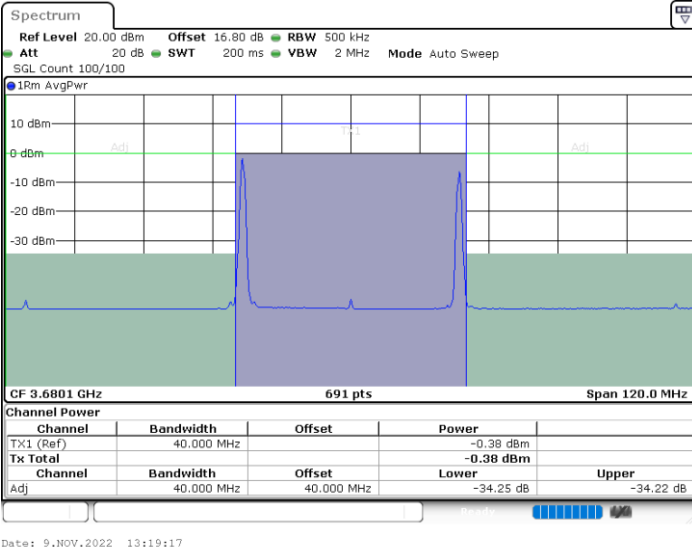

Lowest Channel / 1RB0 and 1RB9

Lowest Channel / 1RB99 and 1RB0

Date: 9.NOV.2022 13:51:19

Date: 9.NOV.2022 14:00:56

Lowest Channel / FullIRB

N/A

Date: 9.NOV.2022 13:43:43

LTE Band 48C / 20MHz+20MHz

QPSK

MiddleChannel / 1RB0 and 1RB9

Middle Channel / 1RB9 and 1RB0

Middle Channel / FullIRB

N/A

LTE Band 48C / 20MHz+20MHz

QPSK

Highest Channel / 1RB0 and 1RB99

Highest Channel / 1RB99 and 1RB0

Highest Channel / FullIRB

N/A

LTE Band 48C / 5MHz+20MHz

16QAM

Lowest Channel / 1RB0 and 1RB9

Lowest Channel / 1RB24 and 1RB0

Lowest Channel / FullIRB