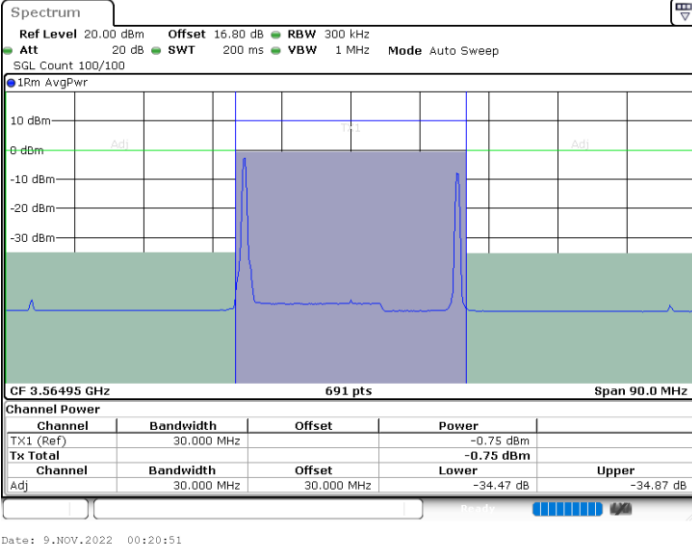

Middle Channel / 1RB99 and 1RB0

Middle Channel / FullIRB

N/A

LTE Band 48C / 20MHz+5MHz

16QAM

Highest Channel / 1RB0 and 1RB24

Highest Channel / 1RB99 and 1RB0

Highest Channel / FullIRB

N/A

LTE Band 48C / 20MHz+10MHz

16QAM

Lowest Channel / 1RB0 and 1RB49

Lowest Channel / 1RB99 and 1RB0

Lowest Channel / FullIRB

N/A

LTE Band 48C / 20MHz+10MHz

16QAM

Middle Channel / 1RB0 and 1RB49

Middle Channel / 1RB99 and 1RB0

Middle Channel / FullIRB

N/A

LTE Band 48C / 20MHz+10MHz

16QAM

Highest Channel / 1RB0 and 1RB49