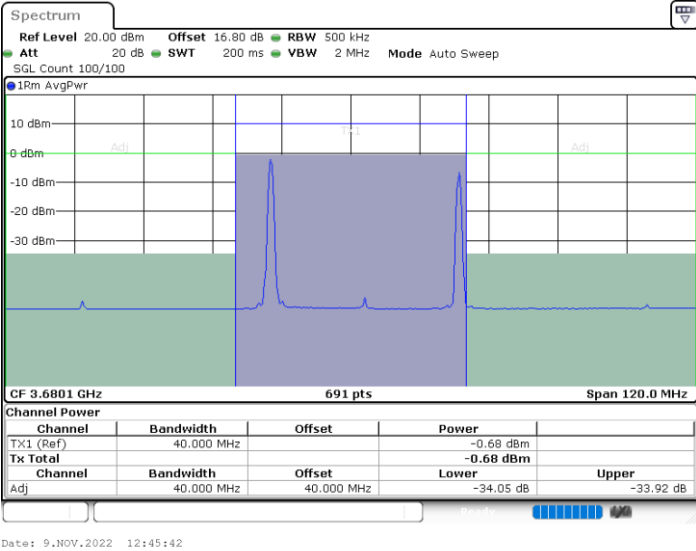

LTE Band 48C / 20MHz+15MHz

QPSK

Highest Channel / 1RB0 and 1RB74

Highest Channel / 1RB99 and 1RB0

Highest Channel / FullIRB

N/A

LTE Band 48C / 20MHz+20MHz

QPSK

Lowest Channel / 1RB0 and 1RB9

Lowest Channel / 1RB99 and 1RB0

Date: 9.NOV.2022 13:51:19

Date: 9.NOV.2022 14:00:56

Lowest Channel / FullIRB

N/A

Date: 9.NOV.2022 13:43:43

LTE Band 48C / 20MHz+20MHz