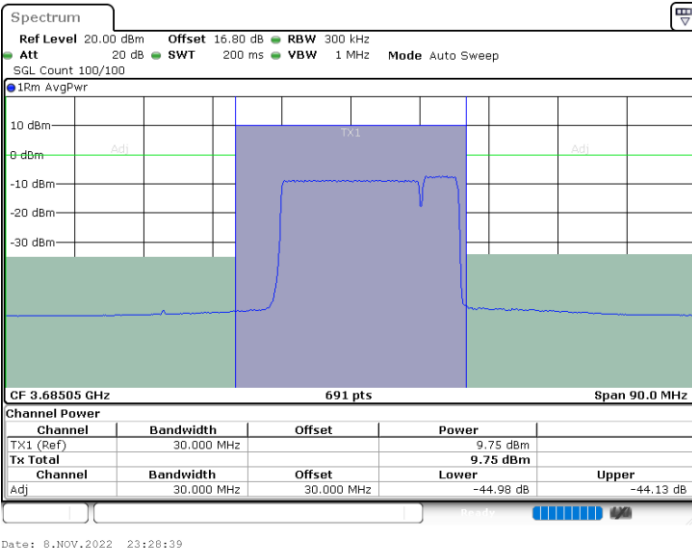

Lowest Channel / FullIRB

N/A

LTE Band 48C / 20MHz+5MHz

64QAM

Middle Channel / 1RB0 and 1RB24

Middle Channel / 1RB99 and 1RB0

Middle Channel / FullIRB

N/A

LTE Band 48C / 20MHz+5MHz

64QAM

Highest Channel / 1RB0 and 1RB24

Highest Channel / 1RB99 and 1RB0

Highest Channel / FullIRB

N/A

LTE Band 48C / 20MHz+10MHz

64QAM

Lowest Channel / 1RB0 and 1RB49

Lowest Channel / 1RB99 and 1RB0

Lowest Channel / FullIRB

N/A

LTE Band 48C / 20MHz+10MHz

64QAM

Middle Channel / 1RB0 and 1RB49

Middle Channel / 1RB99 and 1RB0