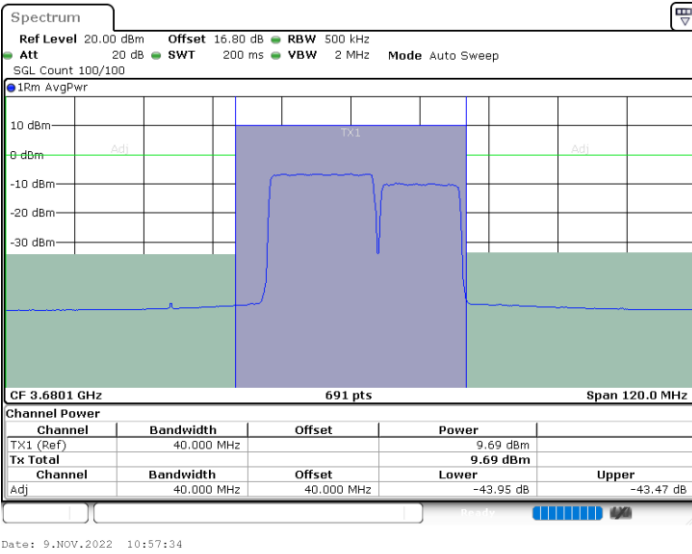

Middle Channel / FullIRB

N/A

LTE Band 48C / 20MHz+15MHz

16QAM

Highest Channel / 1RB0 and 1RB74

Highest Channel / 1RB99 and 1RB0

Highest Channel / FullIRB

N/A

LTE Band 48C / 20MHz+20MHz

16QAM

Lowest Channel / 1RB0 and 1RB9

Lowest Channel / 1RB99 and 1RB0

Date: 9.NOV.2022 13:56:15

Date: 9.NOV.2022 14:06:54

Lowest Channel / FullIRB

N/A