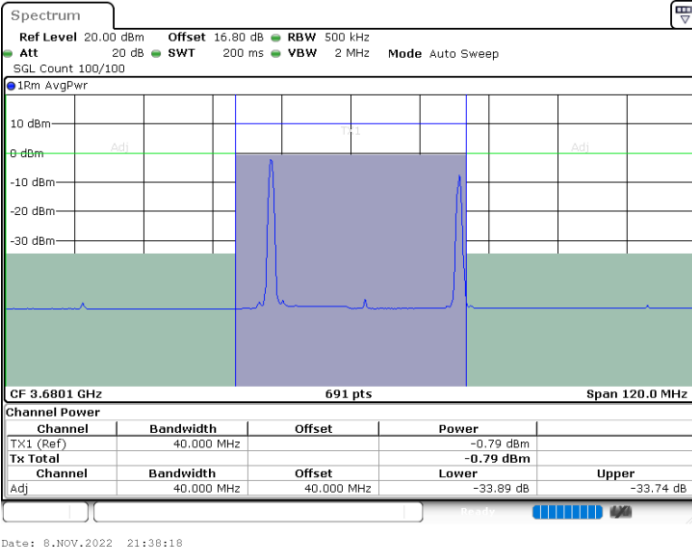

Lowest Channel / 1RB74 and 1RB0

Lowest Channel / FullIRB

N/A

LTE Band 48C / 15MHz+20MHz

16QAM

Middle Channel / 1RB0 and 1RB9

Middle Channel / 1RB74 and 1RB0

Middle Channel / FullIRB

N/A

LTE Band 48C / 15MHz+20MHz

16QAM

Highest Channel / 1RB0 and 1RB99

Highest Channel / 1RB74 and 1RB0

Highest Channel / FullIRB

N/A

LTE Band 48C / 20MHz+5MHz

16QAM

Lowest Channel / 1RB0 and 1RB24

Lowest Channel / 1RB99 and 1RB0

Lowest Channel / FullIRB

N/A

LTE Band 48C / 20MHz+5MHz

16QAM

Middle Channel / 1RB0 and 1RB24

Middle Channel / 1RB99 and 1RB0

Middle Channel / FullIRB

N/A

LTE Band 48C / 20MHz+5MHz

16QAM

Highest Channel / 1RB0 and 1RB24

Highest Channel / 1RB99 and 1RB0

Highest Channel / FullIRB