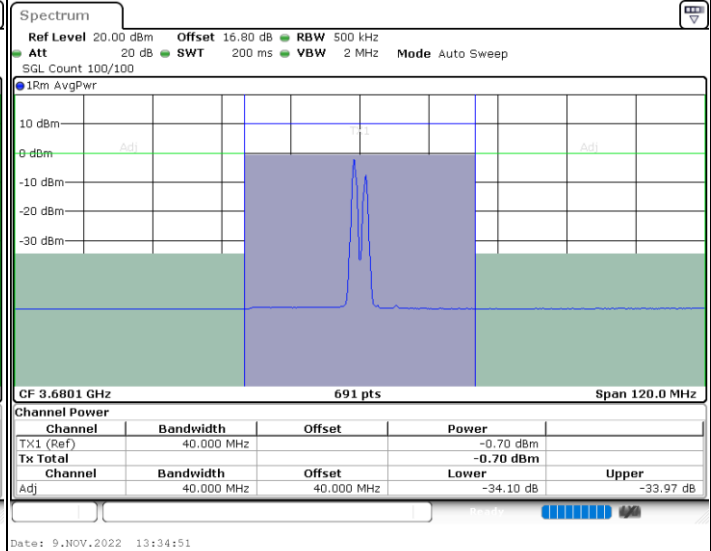

LTE Band 48C / 20MHz+20MHz

16QAM

Lowest Channel / 1RB0 and 1RB9

Lowest Channel / 1RB99 and 1RB0

Date: 9.NOV.2022 13:56:15

Date: 9.NOV.2022 14:06:54

Lowest Channel / FullIRB

N/A

Date: 9.NOV.2022 13:44:35

LTE Band 48C / 20MHz+20MHz

16QAM

MiddleChannel / 1RB0 and 1RB9

Middle Channel / 1RB9 and 1RB0

Middle Channel / FullIRB

N/A

LTE Band 48C / 20MHz+20MHz

16QAM

Highest Channel / 1RB0 and 1RB99

Highest Channel / 1RB99 and 1RB0

Highest Channel / FullIRB

N/A

LTE Band 48C / 5MHz+20MHz

64QAM

Lowest Channel / 1RB0 and 1RB99