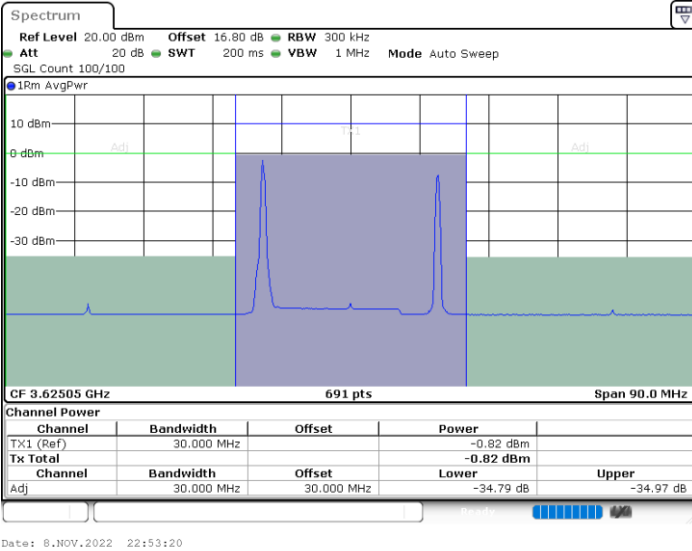

N/A

LTE Band 48C / 15MHz+20MHz

16QAM

Highest Channel / 1RB0 and 1RB99

Highest Channel / 1RB74 and 1RB0

Highest Channel / FullIRB

N/A

LTE Band 48C / 20MHz+5MHz

16QAM

Lowest Channel / 1RB0 and 1RB24

Lowest Channel / 1RB99 and 1RB0

Lowest Channel / FullIRB

N/A

LTE Band 48C / 20MHz+5MHz

16QAM

Middle Channel / 1RB0 and 1RB24

Middle Channel / 1RB99 and 1RB0

Middle Channel / FullIRB

N/A

LTE Band 48C / 20MHz+5MHz

16QAM

Highest Channel / 1RB0 and 1RB24

Highest Channel / 1RB99 and 1RB0

Highest Channel / FullIRB