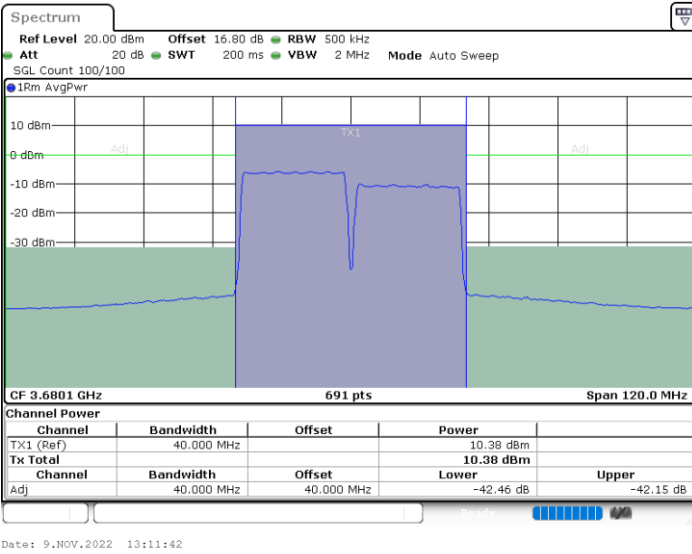

QPSK

MiddleChannel / 1RB0 and 1RB9

Middle Channel / 1RB9 and 1RB0

Middle Channel / FullIRB

N/A

LTE Band 48C / 20MHz+20MHz

QPSK

Highest Channel / 1RB0 and 1RB99

Highest Channel / 1RB99 and 1RB0

Highest Channel / FullIRB

N/A

LTE Band 48C / 5MHz+20MHz

16QAM

Lowest Channel / 1RB0 and 1RB9

Lowest Channel / 1RB24 and 1RB0

Lowest Channel / FullIRB