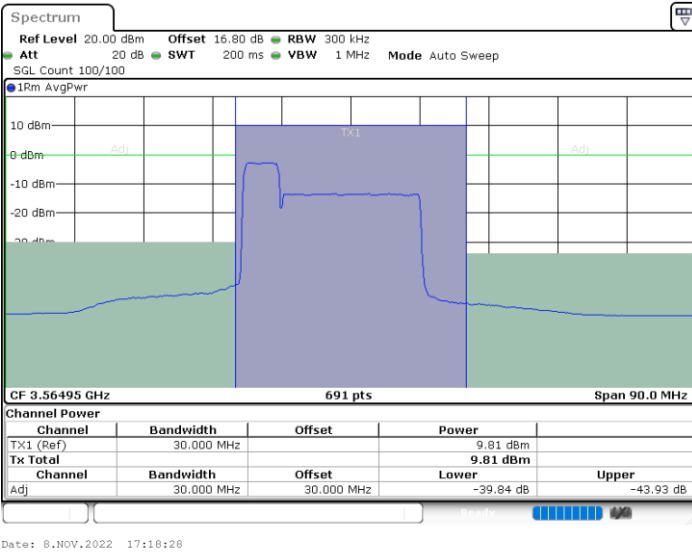

16QAM

Highest Channel / 1RB0 and 1RB99

Highest Channel / 1RB99 and 1RB0

Highest Channel / FullIRB

N/A

LTE Band 48C / 5MHz+20MHz

64QAM

Lowest Channel / 1RB0 and 1RB99

Lowest Channel / 1RB24 and 1RB0

Lowest Channel / FullIRB

N/A

LTE Band 48C / 5MHz+20MHz

64QAM

Middle Channel / 1RB0 and 1RB9

Middle Channel / 1RB24 and 1RB0

Middle Channel / FullIRB