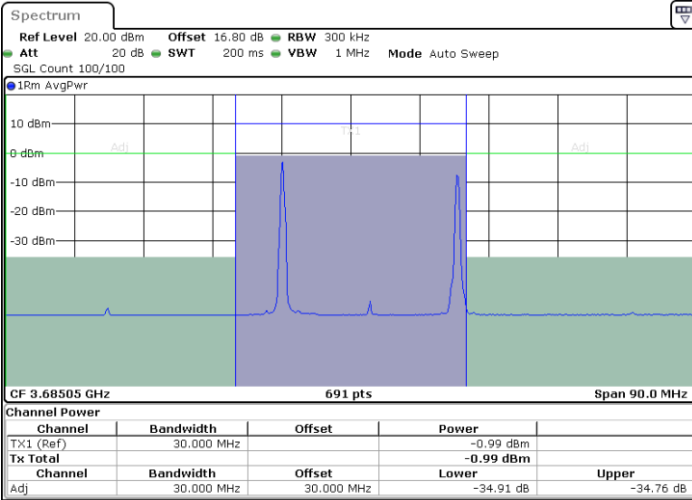

N/A

LTE Band 48C / 5MHz+20MHz

64QAM

Highest Channel / 1RB0 and 1RB99

Highest Channel / 1RB24 and 1RB0

Date: 8.NOV.2022 16:44:07

Date: 8.NOV.2022 17:04:54

Highest Channel / FullIRB

N/A

Date: 8.NOV.2022 16:33:45

LTE Band 48C / 10MHz+20MHz

64QAM

Lowest Channel / 1RB0 and 1RB9

Lowest Channel / 1RB49 and 1RB0

Date: 8.NOV.2022 18:46:11

Date: 8.NOV.2022 18:57:41