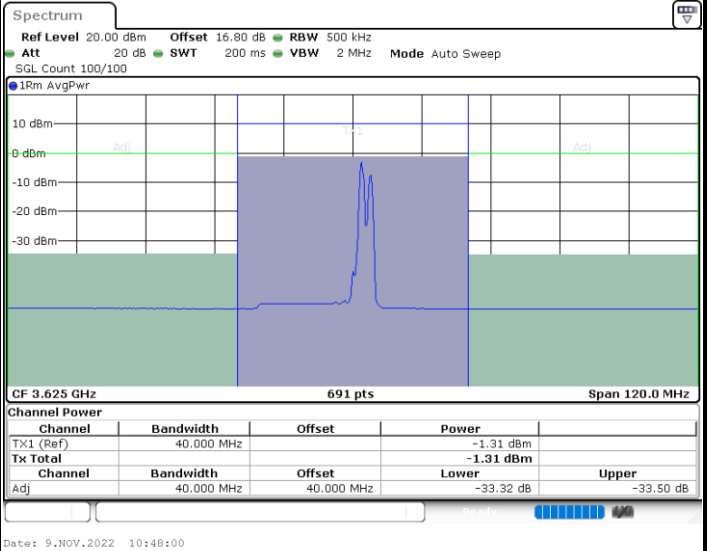

Highest Channel / FullIRB

N/A

Date: 9.NOV.2022 09:16:44

LTE Band 48C / 20MHz+15MHz

64QAM

Lowest Channel / 1RB0 and 1RB74

Lowest Channel / 1RB99 and 1RB0

Lowest Channel / FullIRB

N/A

LTE Band 48C / 20MHz+15MHz

64QAM

Middle Channel / 1RB0 and 1RB74

Middle Channel / 1RB99 and 1RB0

Middle Channel / FullIRB

N/A