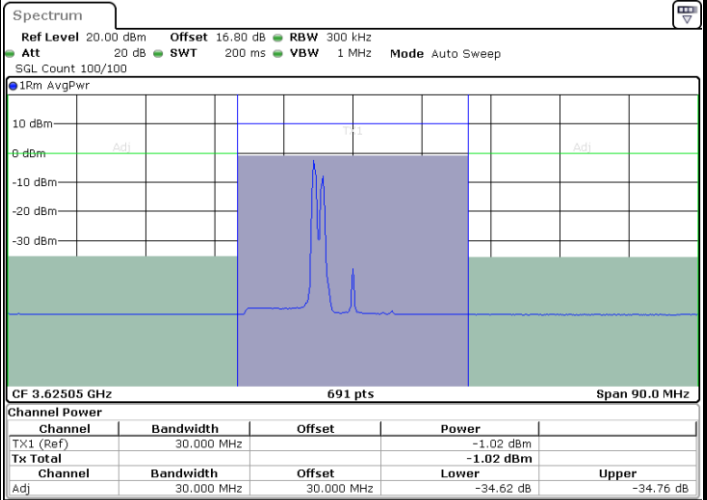

16QAM

Highest Channel / 1RB0 and 1RB99

Highest Channel / 1RB24 and 1RB0

Highest Channel / FullIRB

N/A

LTE Band 48C / 10MHz+20MHz

16QAM

Lowest Channel / 1RB0 and 1RB9

Lowest Channel / 1RB49 and 1RB0

Lowest Channel / FullIRB

N/A

LTE Band 48C / 10MHz+20MHz

16QAM

Middle Channel / 1RB0 and 1RB9

Middle Channel / 1RB49 and 1RB0

Date: 8.NOV.2022 19:19:49

Date: 8.NOV.2022 19:31:18

Middle Channel / FullIRB

N/A

Date: 8.NOV.2022 19:07:13

LTE Band 48C / 10MHz+20MHz

16QAM

Highest Channel / 1RB0 and 1RB99

Highest Channel / 1RB49 and 1RB0