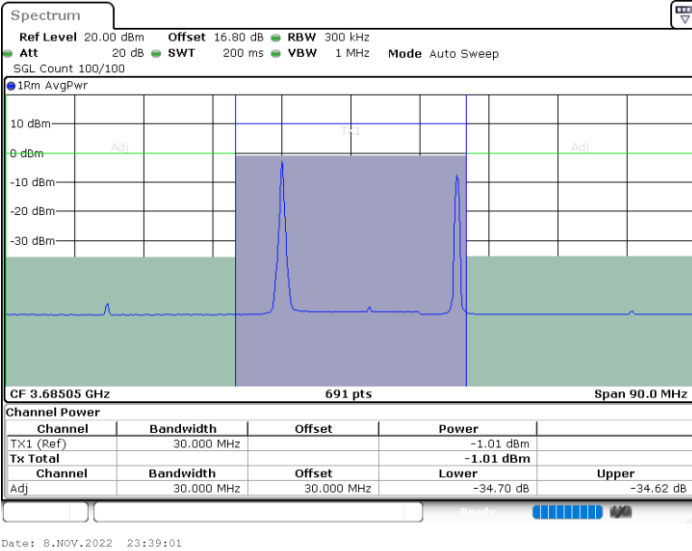

Highest Channel / 1RB0 and 1RB99

Highest Channel / 1RB74 and 1RB0

Highest Channel / FullIRB

N/A

LTE Band 48C / 20MHz+5MHz

64QAM

Lowest Channel / 1RB0 and 1RB24

Lowest Channel / 1RB99 and 1RB0

Lowest Channel / FullIRB

N/A

LTE Band 48C / 20MHz+5MHz

64QAM

Middle Channel / 1RB0 and 1RB24

Middle Channel / 1RB99 and 1RB0

Middle Channel / FullIRB

N/A

LTE Band 48C / 20MHz+5MHz

64QAM

Highest Channel / 1RB0 and 1RB24

Highest Channel / 1RB99 and 1RB0

Highest Channel / FullIRB

N/A

LTE Band 48C / 20MHz+10MHz

64QAM