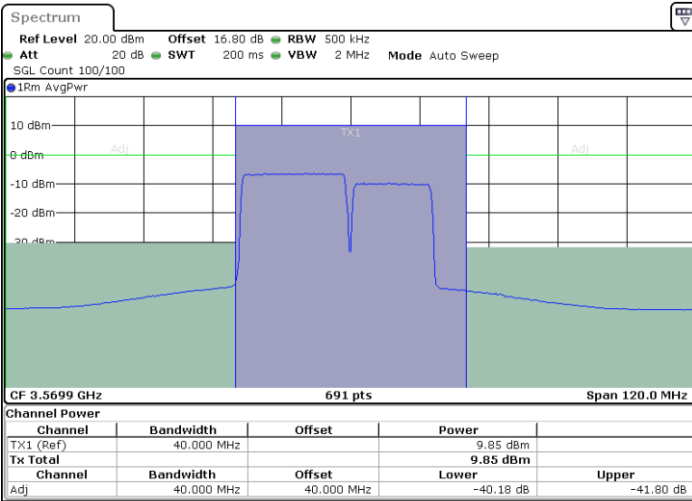

16QAM

Middle Channel / 1RB0 and 1RB49

Middle Channel / 1RB99 and 1RB0

Middle Channel / FullIRB

N/A

LTE Band 48C / 20MHz+10MHz

16QAM

Highest Channel / 1RB0 and 1RB49

Highest Channel / 1RB99 and 1RB0

Highest Channel / FullIRB

N/A

LTE Band 48C / 20MHz+15MHz

16QAM

Lowest Channel / 1RB0 and 1RB74

Lowest Channel / 1RB99 and 1RB0

Date: 9.NOV.2022 10:00:48

Date: 9.NOV.2022 10:12:20

Lowest Channel / FullIRB

N/A

Date: 9.NOV.2022 09:48:10

LTE Band 48C / 20MHz+15MHz

16QAM

Middle Channel / 1RB0 and 1RB74

Middle Channel / 1RB99 and 1RB0

Middle Channel / FullIRB

N/A

LTE Band 48C / 20MHz+15MHz

16QAM

Highest Channel / 1RB0 and 1RB74

Highest Channel / 1RB99 and 1RB0

Highest Channel / FullIRB

N/A