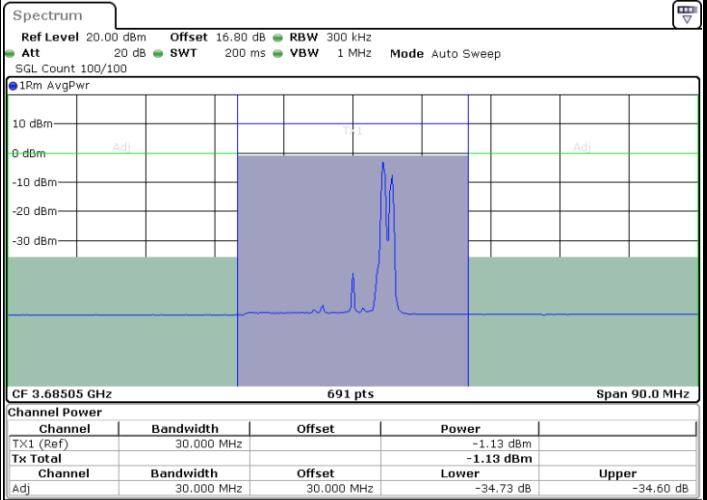

Lowest Channel / 1RB0 and 1RB49

Lowest Channel / 1RB99 and 1RB0

Lowest Channel / FullIRB

N/A

LTE Band 48C / 20MHz+10MHz

64QAM

Middle Channel / 1RB0 and 1RB49

Middle Channel / 1RB99 and 1RB0

Middle Channel / FullIRB

N/A

LTE Band 48C / 20MHz+10MHz

64QAM

Highest Channel / 1RB0 and 1RB49

Highest Channel / 1RB99 and 1RB0

Date: 9.NOV.2022 09:27:06

Date: 9.NOV.2022 09:38:36

Highest Channel / FullIRB

N/A

Date: 9.NOV.2022 09:16:44

LTE Band 48C / 20MHz+15MHz

64QAM

Lowest Channel / 1RB0 and 1RB74

Lowest Channel / 1RB99 and 1RB0

Lowest Channel / FullIRB