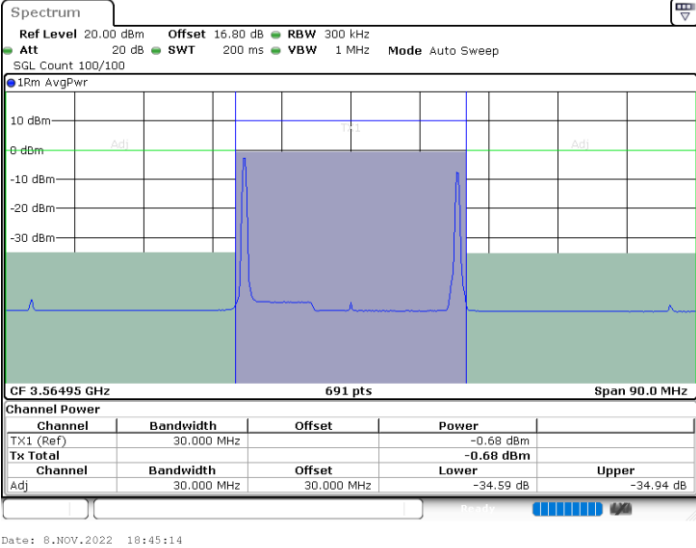

N/A

LTE Band 48C / 5MHz+20MHz

16QAM

Middle Channel / 1RB0 and 1RB9

Middle Channel / 1RB24 and 1RB0

Middle Channel / FullIRB

N/A

LTE Band 48C / 5MHz+20MHz

16QAM

Highest Channel / 1RB0 and 1RB99

Highest Channel / 1RB24 and 1RB0

Highest Channel / FullIRB

N/A

LTE Band 48C / 10MHz+20MHz

16QAM

Lowest Channel / 1RB0 and 1RB9

Lowest Channel / 1RB49 and 1RB0

Lowest Channel / FullIRB

N/A

LTE Band 48C / 10MHz+20MHz

16QAM

Middle Channel / 1RB0 and 1RB9

Middle Channel / 1RB49 and 1RB0

Date: 8.NOV.2022 19:19:49