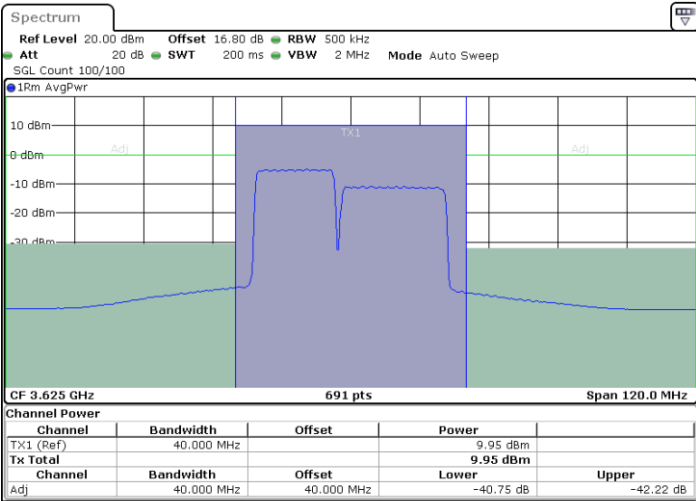

N/A

LTE Band 48C / 10MHz+20MHz

64QAM

Highest Channel / 1RB0 and 1RB99

Highest Channel / 1RB49 and 1RB0

Highest Channel / FullIRB

N/A

LTE Band 48C / 15MHz+20MHz

64QAM

Lowest Channel / 1RB0 and 1RB9

Lowest Channel / 1RB74 and 1RB0

Lowest Channel / FullIRB

N/A

LTE Band 48C / 15MHz+20MHz

64QAM

Middle Channel / 1RB0 and 1RB9

Middle Channel / 1RB74 and 1RB0

Date: 8.NOV.2022 21:04:39

Date: 8.NOV.2022 21:16:09

Middle Channel / FullIRB

N/A

Date: 8.NOV.2022 20:54:15

LTE Band 48C / 15MHz+20MHz

64QAM

Highest Channel / 1RB0 and 1RB99

Highest Channel / 1RB74 and 1RB0

Highest Channel / FullIRB

N/A

LTE Band 48C / 20MHz+5MHz

64QAM

Lowest Channel / 1RB0 and 1RB24

Lowest Channel / 1RB99 and 1RB0