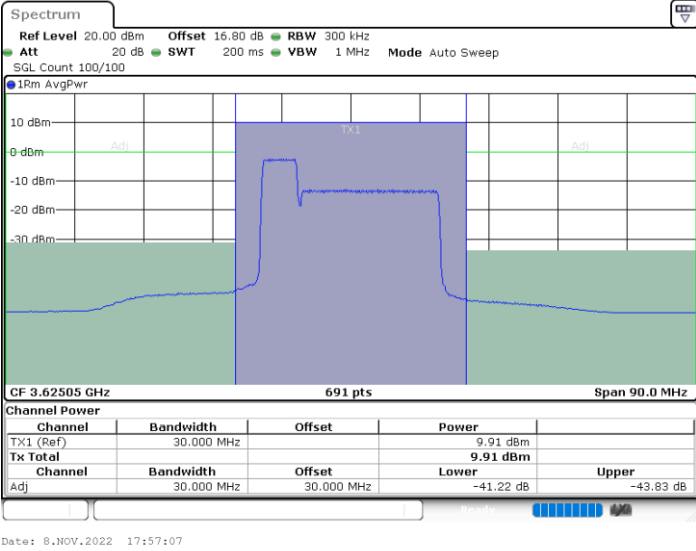

16QAM

Highest Channel / 1RB0 and 1RB99

Highest Channel / 1RB99 and 1RB0

Highest Channel / FullIRB

N/A

LTE Band 48C / 5MHz+20MHz

64QAM

Lowest Channel / 1RB0 and 1RB99

Lowest Channel / 1RB24 and 1RB0

Lowest Channel / FullIRB

N/A

LTE Band 48C / 5MHz+20MHz

64QAM

Middle Channel / 1RB0 and 1RB9

Middle Channel / 1RB24 and 1RB0

Middle Channel / FullIRB

N/A

LTE Band 48C / 5MHz+20MHz

64QAM

Highest Channel / 1RB0 and 1RB99

Highest Channel / 1RB24 and 1RB0

Date: 8.NOV.2022 16:44:07

Date: 8.NOV.2022 17:04:54

Highest Channel / FullIRB