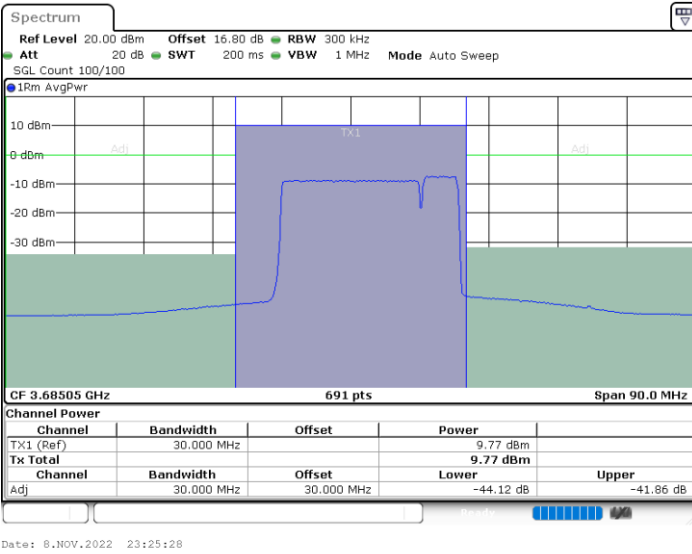

16QAM

Lowest Channel / 1RB0 and 1RB24

Lowest Channel / 1RB99 and 1RB0

Lowest Channel / FullIRB

N/A

LTE Band 48C / 20MHz+5MHz

16QAM

Middle Channel / 1RB0 and 1RB24

Middle Channel / 1RB99 and 1RB0

Middle Channel / FullIRB

N/A

LTE Band 48C / 20MHz+5MHz

16QAM

Highest Channel / 1RB0 and 1RB24

Highest Channel / 1RB99 and 1RB0

Highest Channel / FullIRB

N/A

LTE Band 48C / 20MHz+10MHz

16QAM

Lowest Channel / 1RB0 and 1RB49

Lowest Channel / 1RB99 and 1RB0

Lowest Channel / FullIRB

N/A

LTE Band 48C / 20MHz+10MHz