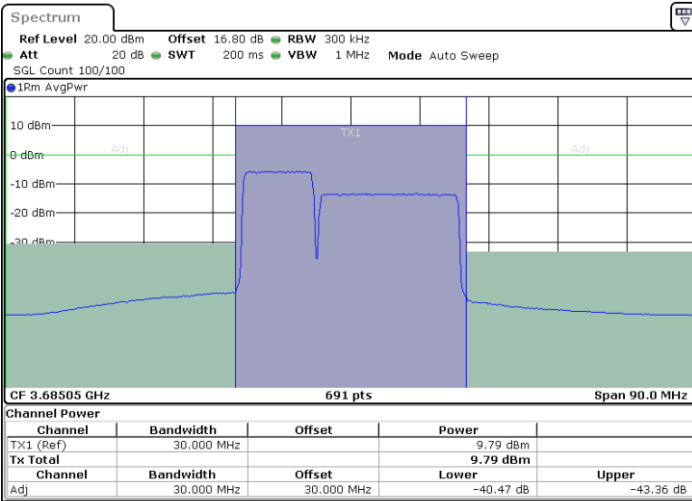

Lowest Channel / 1RB49 and 1RB0

Lowest Channel / FullIRB

N/A

LTE Band 48C / 10MHz+20MHz

16QAM

Middle Channel / 1RB0 and 1RB9

Middle Channel / 1RB49 and 1RB0

Date: 8.NOV.2022 19:19:49

Date: 8.NOV.2022 19:31:18

Middle Channel / FullIRB

N/A

Date: 8.NOV.2022 19:07:13

LTE Band 48C / 10MHz+20MHz

16QAM

Highest Channel / 1RB0 and 1RB99

Highest Channel / 1RB49 and 1RB0

Date: 8.NOV.2022 19:54:24

Date: 8.NOV.2022 20:05:53

Highest Channel / FullIRB

N/A

Date: 8.NOV.2022 19:41:48

LTE Band 48C / 15MHz+20MHz

16QAM

Lowest Channel / 1RB0 and 1RB9