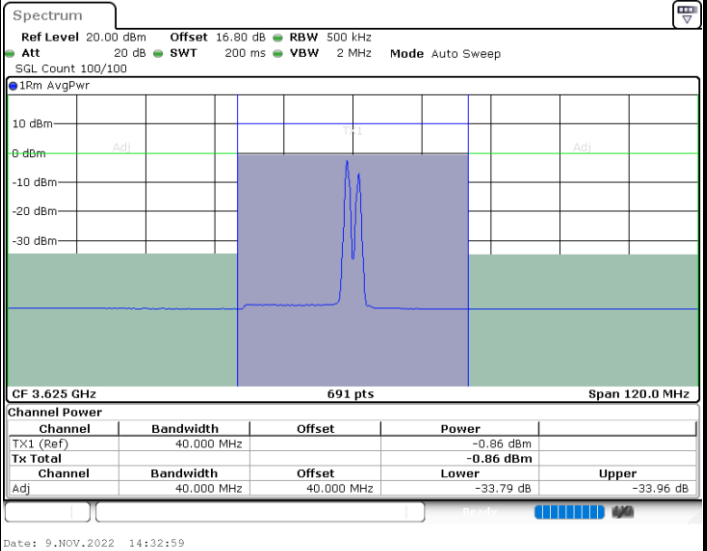

LTE Band 48C / 20MHz+15MHz

QPSK

Highest Channel / 1RB0 and 1RB74

Highest Channel / 1RB99 and 1RB0

Highest Channel / FullIRB

N/A

LTE Band 48C / 20MHz+20MHz

QPSK

Lowest Channel / 1RB0 and 1RB9

Lowest Channel / 1RB99 and 1RB0

Date: 9.NOV.2022 13:51:19

Date: 9.NOV.2022 14:00:56

Lowest Channel / FullIRB

N/A

Date: 9.NOV.2022 13:43:43

LTE Band 48C / 20MHz+20MHz

QPSK

MiddleChannel / 1RB0 and 1RB9

Middle Channel / 1RB9 and 1RB0

Middle Channel / FullIRB

N/A

LTE Band 48C / 20MHz+20MHz

QPSK

Highest Channel / 1RB0 and 1RB99

Highest Channel / 1RB99 and 1RB0

Highest Channel / FullIRB

N/A

LTE Band 48C / 5MHz+20MHz

16QAM

Lowest Channel / 1RB0 and 1RB9

Lowest Channel / 1RB24 and 1RB0

Lowest Channel / FullIRB