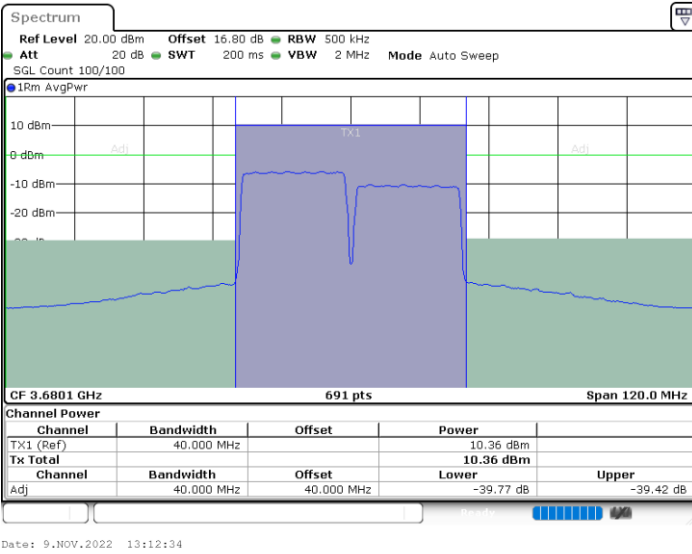

16QAM

Highest Channel / 1RB0 and 1RB99

Highest Channel / 1RB99 and 1RB0

Highest Channel / FullIRB

N/A

LTE Band 48C / 5MHz+20MHz

64QAM

Lowest Channel / 1RB0 and 1RB99

Lowest Channel / 1RB24 and 1RB0

Lowest Channel / FullIRB

N/A

LTE Band 48C / 5MHz+20MHz

64QAM

Middle Channel / 1RB0 and 1RB9

Middle Channel / 1RB24 and 1RB0

Middle Channel / FullIRB