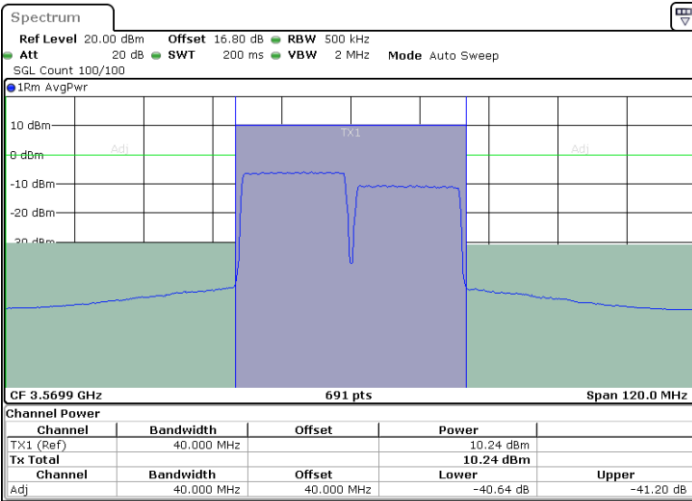

LTE Band 48C / 20MHz+15MHz

QPSK

Highest Channel / 1RB0 and 1RB74

Highest Channel / 1RB99 and 1RB0

Highest Channel / FullIRB

N/A

LTE Band 48C / 20MHz+20MHz

QPSK

Lowest Channel / 1RB0 and 1RB9

Lowest Channel / 1RB99 and 1RB0

Date: 9.NOV.2022 13:51:19

Date: 9.NOV.2022 14:00:56

Lowest Channel / FullIRB

N/A

Date: 9.NOV.2022 13:43:43

LTE Band 48C / 20MHz+20MHz

QPSK

MiddleChannel / 1RB0 and 1RB9

Middle Channel / 1RB9 and 1RB0

Middle Channel / FullIRB

N/A

LTE Band 48C / 20MHz+20MHz

QPSK

Highest Channel / 1RB0 and 1RB99

Highest Channel / 1RB99 and 1RB0

Highest Channel / FullIRB

N/A

LTE Band 48C / 5MHz+20MHz

16QAM

Lowest Channel / 1RB0 and 1RB9

Lowest Channel / 1RB24 and 1RB0

Lowest Channel / FullIRB