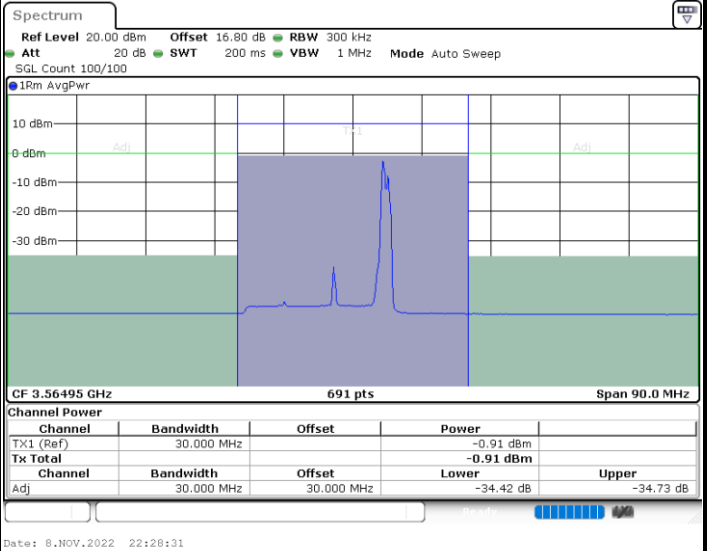

Lowest Channel / 1RB74 and 1RB0

Lowest Channel / FullIRB

N/A

LTE Band 48C / 15MHz+20MHz

16QAM

Middle Channel / 1RB0 and 1RB9

Middle Channel / 1RB74 and 1RB0

Middle Channel / FullIRB

N/A

LTE Band 48C / 15MHz+20MHz

16QAM

Highest Channel / 1RB0 and 1RB99

Highest Channel / 1RB74 and 1RB0

Highest Channel / FullIRB

N/A

LTE Band 48C / 20MHz+5MHz

16QAM

Lowest Channel / 1RB0 and 1RB24

Lowest Channel / 1RB99 and 1RB0

Lowest Channel / FullIRB

N/A

LTE Band 48C / 20MHz+5MHz

16QAM

Middle Channel / 1RB0 and 1RB24

Middle Channel / 1RB99 and 1RB0

Middle Channel / FullIRB

N/A

LTE Band 48C / 20MHz+5MHz

16QAM

Highest Channel / 1RB0 and 1RB24

Highest Channel / 1RB99 and 1RB0

Highest Channel / FullIRB