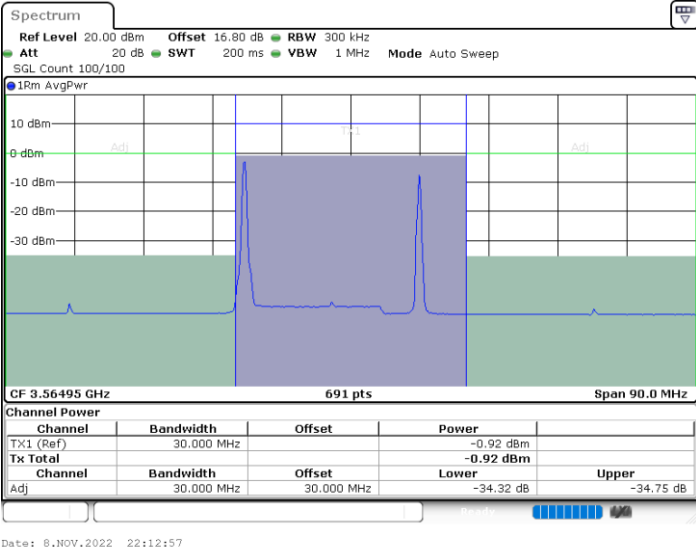

N/A

LTE Band 48C / 15MHz+20MHz

16QAM

Highest Channel / 1RB0 and 1RB99

Highest Channel / 1RB74 and 1RB0

Highest Channel / FullIRB

N/A

LTE Band 48C / 20MHz+5MHz

16QAM

Lowest Channel / 1RB0 and 1RB24

Lowest Channel / 1RB99 and 1RB0

Lowest Channel / FullIRB

N/A

LTE Band 48C / 20MHz+5MHz

16QAM

Middle Channel / 1RB0 and 1RB24

Middle Channel / 1RB99 and 1RB0

Middle Channel / FullIRB

N/A

LTE Band 48C / 20MHz+5MHz

16QAM

Highest Channel / 1RB0 and 1RB24

Highest Channel / 1RB99 and 1RB0

Highest Channel / FullIRB