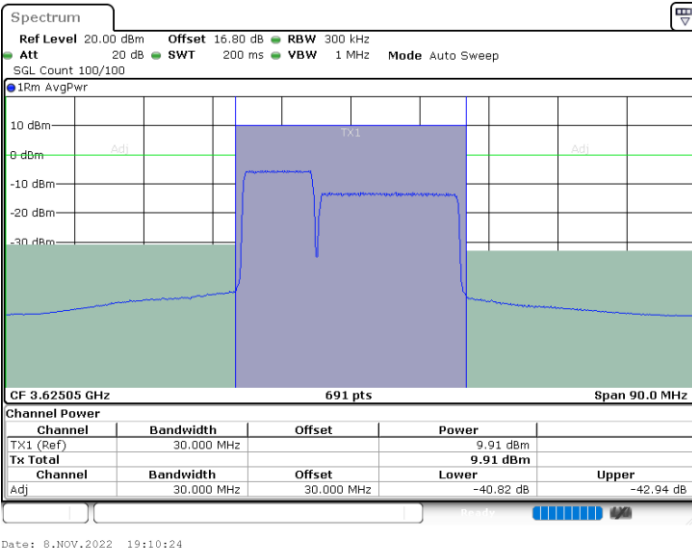

Lowest Channel / FullIRB

N/A

Date: 8.NOV.2022 18:35:49

LTE Band 48C / 10MHz+20MHz

64QAM

Middle Channel / 1RB0 and 1RB9

Middle Channel / 1RB49 and 1RB0

Middle Channel / FullIRB

N/A

LTE Band 48C / 10MHz+20MHz

64QAM

Highest Channel / 1RB0 and 1RB99

Highest Channel / 1RB49 and 1RB0

Highest Channel / FullIRB

N/A

LTE Band 48C / 15MHz+20MHz