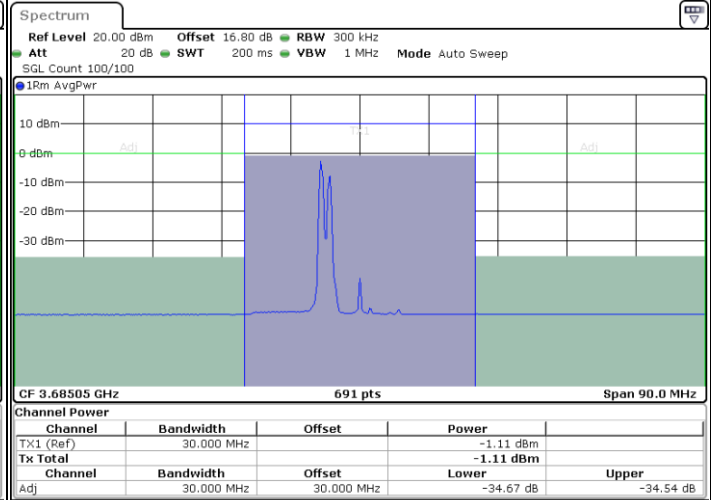

Date: 8.NOV.2022 19:31:18

Middle Channel / FullIRB

N/A

Date: 8.NOV.2022 19:07:13

LTE Band 48C / 10MHz+20MHz

16QAM

Highest Channel / 1RB0 and 1RB99

Highest Channel / 1RB49 and 1RB0

Date: 8.NOV.2022 19:54:24

Date: 8.NOV.2022 20:05:53

Highest Channel / FullIRB

N/A

Date: 8.NOV.2022 19:41:48

LTE Band 48C / 15MHz+20MHz

16QAM

Lowest Channel / 1RB0 and 1RB9