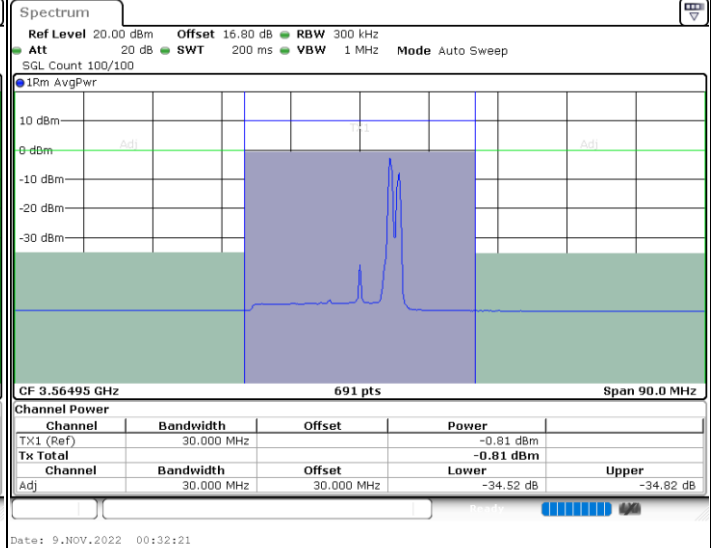

Middle Channel / 1RB99 and 1RB0

Middle Channel / FullIRB

N/A

LTE Band 48C / 20MHz+5MHz

16QAM

Highest Channel / 1RB0 and 1RB24

Highest Channel / 1RB99 and 1RB0

Highest Channel / FullIRB

N/A

LTE Band 48C / 20MHz+10MHz

16QAM

Lowest Channel / 1RB0 and 1RB49

Lowest Channel / 1RB99 and 1RB0

Lowest Channel / FullIRB

N/A

LTE Band 48C / 20MHz+10MHz

16QAM

Middle Channel / 1RB0 and 1RB49

Middle Channel / 1RB99 and 1RB0

Middle Channel / FullIRB

N/A

LTE Band 48C / 20MHz+10MHz

16QAM

Highest Channel / 1RB0 and 1RB49

Highest Channel / 1RB99 and 1RB0

Highest Channel / FullIRB

N/A

LTE Band 48C / 20MHz+15MHz

16QAM

Lowest Channel / 1RB0 and 1RB74

Lowest Channel / 1RB99 and 1RB0

Date: 9.NOV.2022 10:00:48