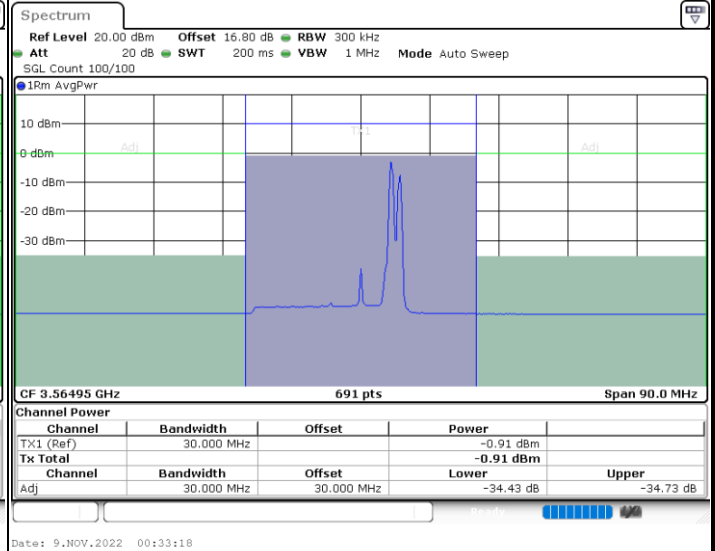

Lowest Channel / FullIRB

N/A

LTE Band 48C / 20MHz+5MHz

64QAM

Middle Channel / 1RB0 and 1RB24

Middle Channel / 1RB99 and 1RB0

Middle Channel / FullIRB

N/A

LTE Band 48C / 20MHz+5MHz

64QAM

Highest Channel / 1RB0 and 1RB24

Highest Channel / 1RB99 and 1RB0

Highest Channel / FullIRB

N/A

LTE Band 48C / 20MHz+10MHz

64QAM

Lowest Channel / 1RB0 and 1RB49

Lowest Channel / 1RB99 and 1RB0

Lowest Channel / FullIRB

N/A

LTE Band 48C / 20MHz+10MHz

64QAM

Middle Channel / 1RB0 and 1RB49

Middle Channel / 1RB99 and 1RB0