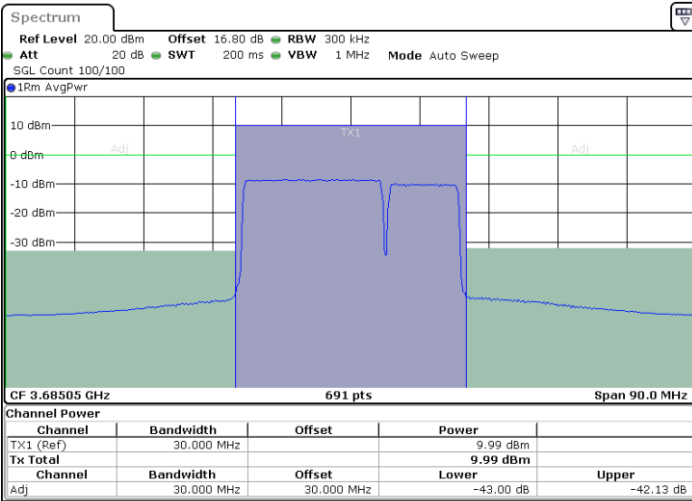

LTE Band 48C / 20MHz+5MHz

64QAM

Highest Channel / 1RB0 and 1RB24

Highest Channel / 1RB99 and 1RB0

Highest Channel / FullIRB

N/A

LTE Band 48C / 20MHz+10MHz

64QAM

Lowest Channel / 1RB0 and 1RB49

Lowest Channel / 1RB99 and 1RB0

Lowest Channel / FullIRB

N/A

LTE Band 48C / 20MHz+10MHz

64QAM

Middle Channel / 1RB0 and 1RB49

Middle Channel / 1RB99 and 1RB0

Middle Channel / FullIRB

N/A

LTE Band 48C / 20MHz+10MHz

64QAM

Highest Channel / 1RB0 and 1RB49

Highest Channel / 1RB99 and 1RB0

Date: 9.NOV.2022 09:27:06

Date: 9.NOV.2022 09:38:36

Highest Channel / FullIRB

N/A

Date: 9.NOV.2022 09:16:44

LTE Band 48C / 20MHz+15MHz

64QAM

Lowest Channel / 1RB0 and 1RB74

Lowest Channel / 1RB99 and 1RB0

Lowest Channel / FullIRB