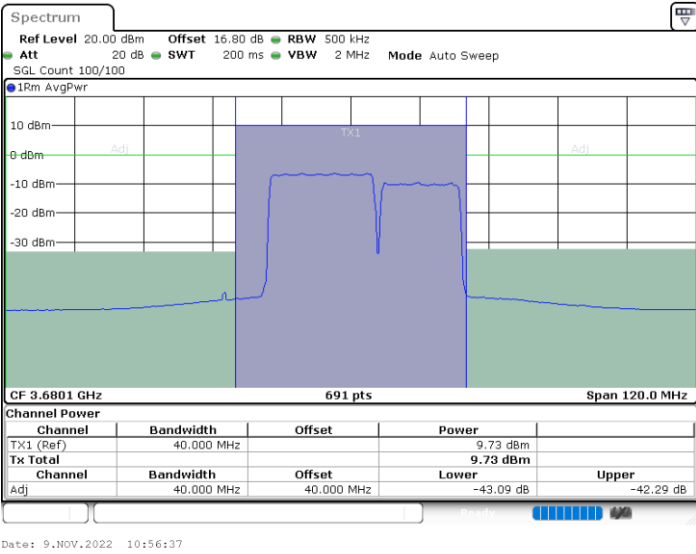

LTE Band 48C / 20MHz+15MHz

QPSK

Highest Channel / 1RB0 and 1RB74

Highest Channel / 1RB99 and 1RB0

Highest Channel / FullIRB

N/A

LTE Band 48C / 20MHz+20MHz

QPSK

Lowest Channel / 1RB0 and 1RB9

Lowest Channel / 1RB99 and 1RB0

Date: 9.NOV.2022 13:51:19

Date: 9.NOV.2022 14:00:56

Lowest Channel / FullIRB

N/A

Date: 9.NOV.2022 13:43:43

LTE Band 48C / 20MHz+20MHz