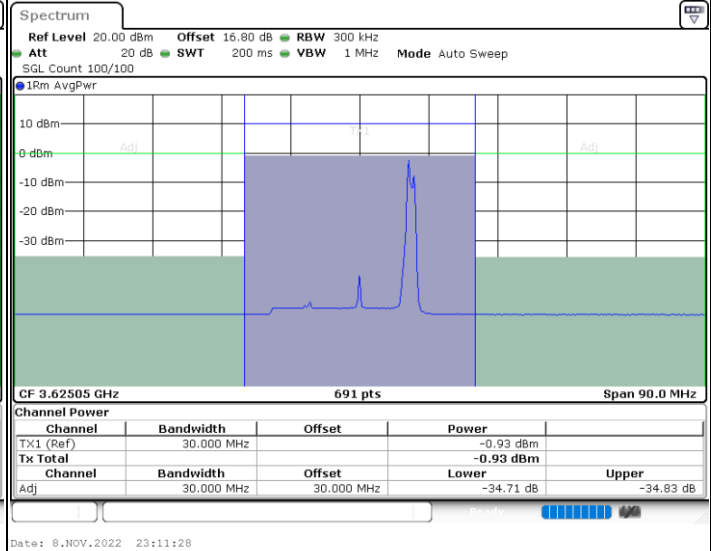

N/A

LTE Band 48C / 15MHz+20MHz

16QAM

Highest Channel / 1RB0 and 1RB99

Highest Channel / 1RB74 and 1RB0

Highest Channel / FullIRB

N/A

LTE Band 48C / 20MHz+5MHz

16QAM

Lowest Channel / 1RB0 and 1RB24

Lowest Channel / 1RB99 and 1RB0

Lowest Channel / FullIRB

N/A

LTE Band 48C / 20MHz+5MHz

16QAM

Middle Channel / 1RB0 and 1RB24

Middle Channel / 1RB99 and 1RB0

Middle Channel / FullIRB

N/A

LTE Band 48C / 20MHz+5MHz

16QAM

Highest Channel / 1RB0 and 1RB24

Highest Channel / 1RB99 and 1RB0

Highest Channel / FullIRB

N/A

LTE Band 48C / 20MHz+10MHz

16QAM

Lowest Channel / 1RB0 and 1RB49

Lowest Channel / 1RB99 and 1RB0

Lowest Channel / FullIRB

N/A

LTE Band 48C / 20MHz+10MHz