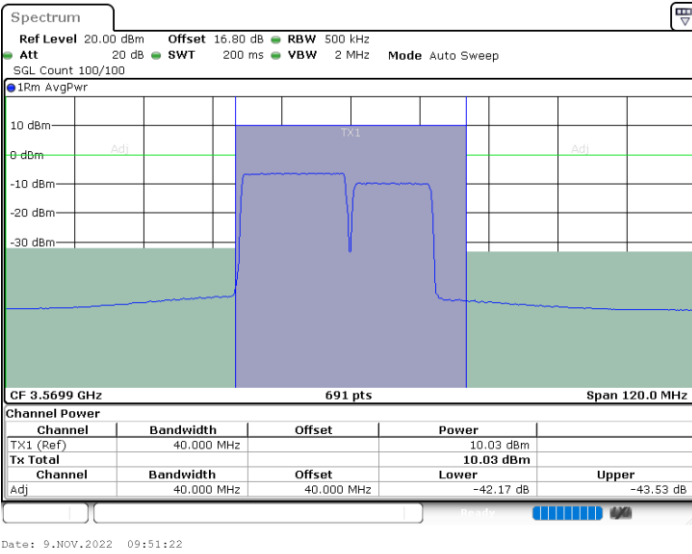

Middle Channel / FullIRB

N/A

LTE Band 48C / 20MHz+10MHz

64QAM

Highest Channel / 1RB0 and 1RB49

Highest Channel / 1RB99 and 1RB0

Date: 9.NOV.2022 09:27:06

Date: 9.NOV.2022 09:38:36

Highest Channel / FullIRB

N/A

Date: 9.NOV.2022 09:16:44

LTE Band 48C / 20MHz+15MHz

64QAM

Lowest Channel / 1RB0 and 1RB74

Lowest Channel / 1RB99 and 1RB0

Lowest Channel / FullIRB

N/A

LTE Band 48C / 20MHz+15MHz

64QAM

Middle Channel / 1RB0 and 1RB74

Middle Channel / 1RB99 and 1RB0

Middle Channel / FullIRB

N/A