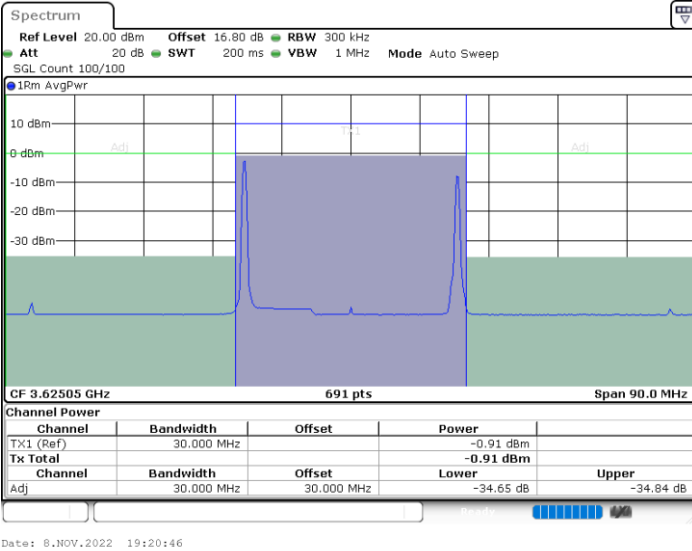

Lowest Channel / FullIRB

N/A

Date: 8.NOV.2022 18:35:49

LTE Band 48C / 10MHz+20MHz

64QAM

Middle Channel / 1RB0 and 1RB9

Middle Channel / 1RB49 and 1RB0

Middle Channel / FullIRB

N/A

LTE Band 48C / 10MHz+20MHz

64QAM

Highest Channel / 1RB0 and 1RB99

Highest Channel / 1RB49 and 1RB0

Highest Channel / FullIRB

N/A

LTE Band 48C / 15MHz+20MHz