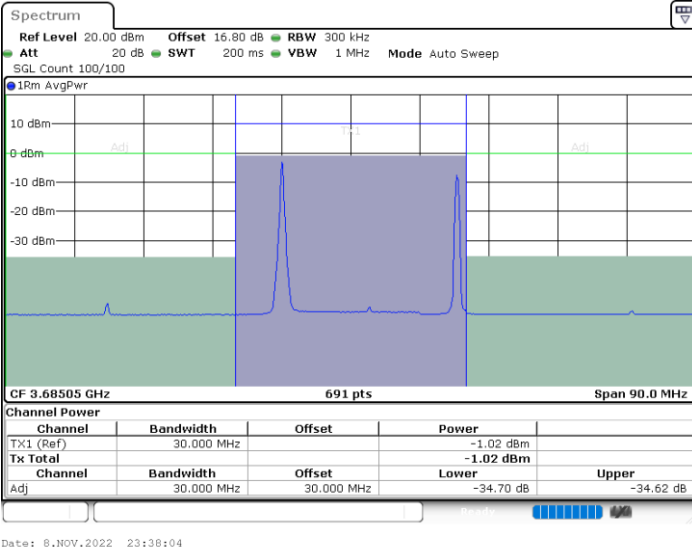

16QAM

Lowest Channel / 1RB0 and 1RB24

Lowest Channel / 1RB99 and 1RB0

Lowest Channel / FullIRB

N/A

LTE Band 48C / 20MHz+5MHz

16QAM

Middle Channel / 1RB0 and 1RB24

Middle Channel / 1RB99 and 1RB0

Middle Channel / FullIRB

N/A

LTE Band 48C / 20MHz+5MHz

16QAM

Highest Channel / 1RB0 and 1RB24

Highest Channel / 1RB99 and 1RB0

Highest Channel / FullIRB

N/A

LTE Band 48C / 20MHz+10MHz

16QAM

Lowest Channel / 1RB0 and 1RB49

Lowest Channel / 1RB99 and 1RB0

Lowest Channel / FullIRB

N/A

LTE Band 48C / 20MHz+10MHz