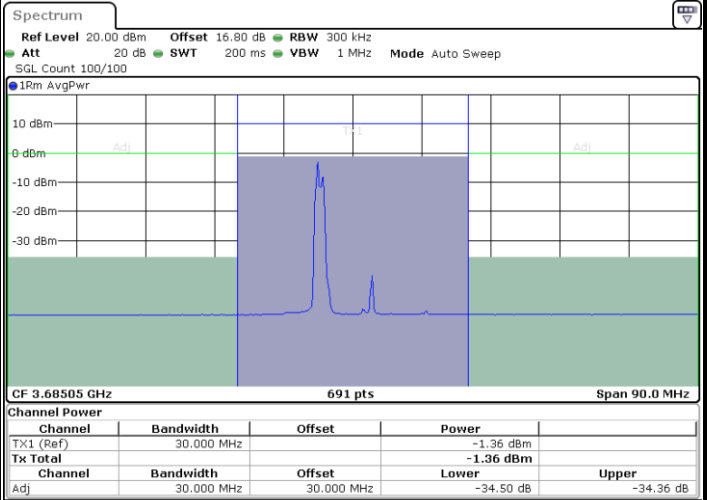

N/A

LTE Band 48C / 5MHz+20MHz

64QAM

Highest Channel / 1RB0 and 1RB99

Highest Channel / 1RB24 and 1RB0

Date: 8.NOV.2022 16:44:07

Date: 8.NOV.2022 17:04:54

Highest Channel / FullIRB